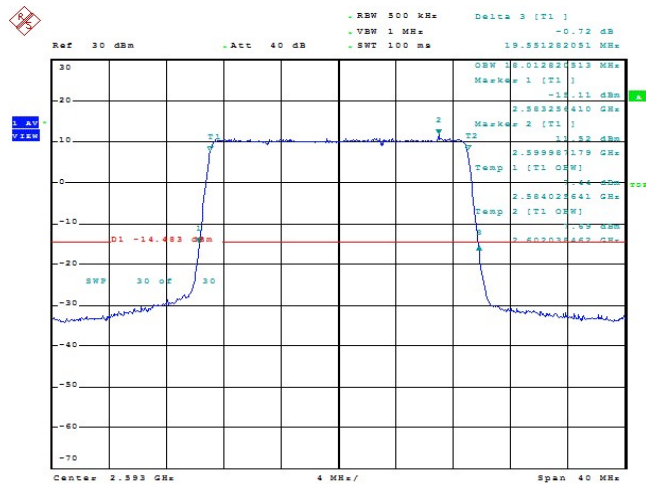

Date: 23.FEB.2022 13:53:56

Band41-15MHz-16QAM-41515-75RB#0-13.51

Date: 23.FEB.2022 13:56:07

Band41-20MHz-QPSK-39750-100RB#0-18.013

Date: 23.FEB.2022 13:56:36

Band41-20MHz-QPSK-40620-100RB#0-18.013

Date: 23.FEB.2022 13:57:05