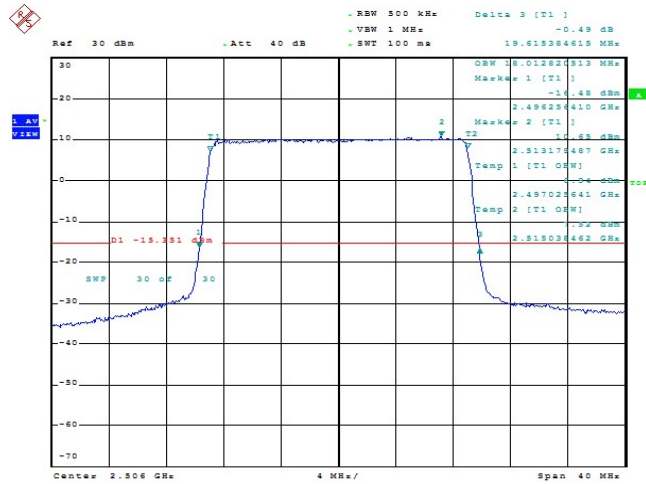

Date: 23.FEB.2022 13:53:56

Band41-15MHz-16QAM-41515-75RB#0-13.51

Date: 23.FEB.2022 13:56:07

Band41-20MHz-QPSK-39750-100RB#0-18.013

Date: 23.FEB.2022 13:56:36

Band41-20MHz-QPSK-40620-100RB#0-18.013

Date: 23.FEB.2022 13:57:05

Band41-20MHz-QPSK-41490-100RB#0-18.077

Date: 23.FEB.2022 13:56:21

Band41-20MHz-16QAM-39750-100RB#0-18.013

Date: 23.FEB.2022 13:56:49

Band41-20MHz-16QAM-40620-100RB#0-18.013

Band41-20MHz-16QAM-41490-100RB#0-18.077