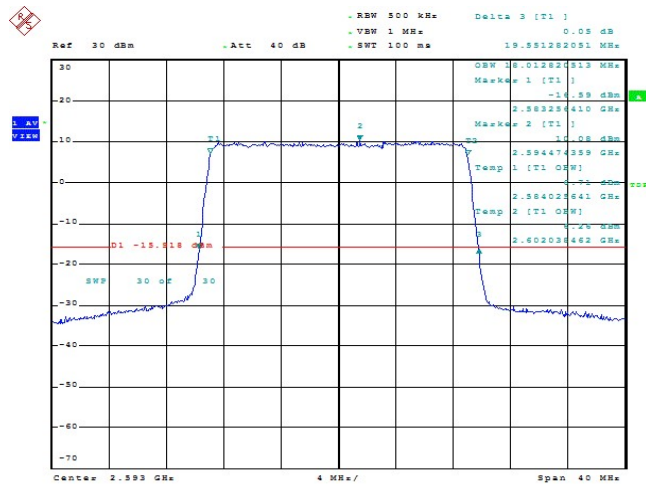

Band41-20MHz-16QAM-39750-100RB#0-18.013

Date: 23.FEB.2022 13:56:49

Band41-20MHz-16QAM-40620-100RB#0-18.013