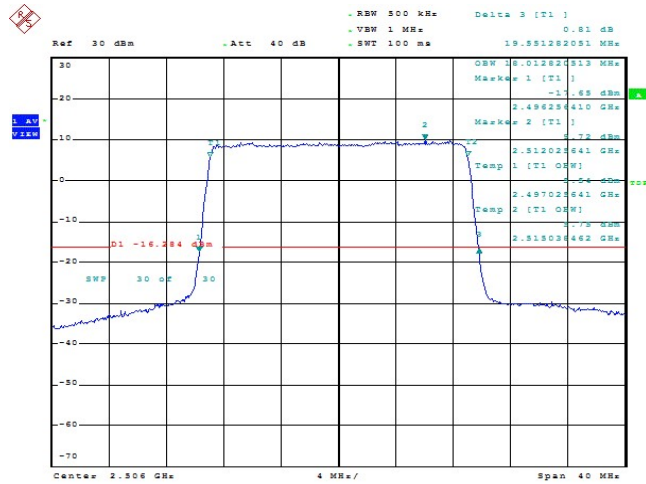

Band41-20MHz-QPSK-41490-100RB#0-18.077

Date: 23.FEB.2022 13:56:21