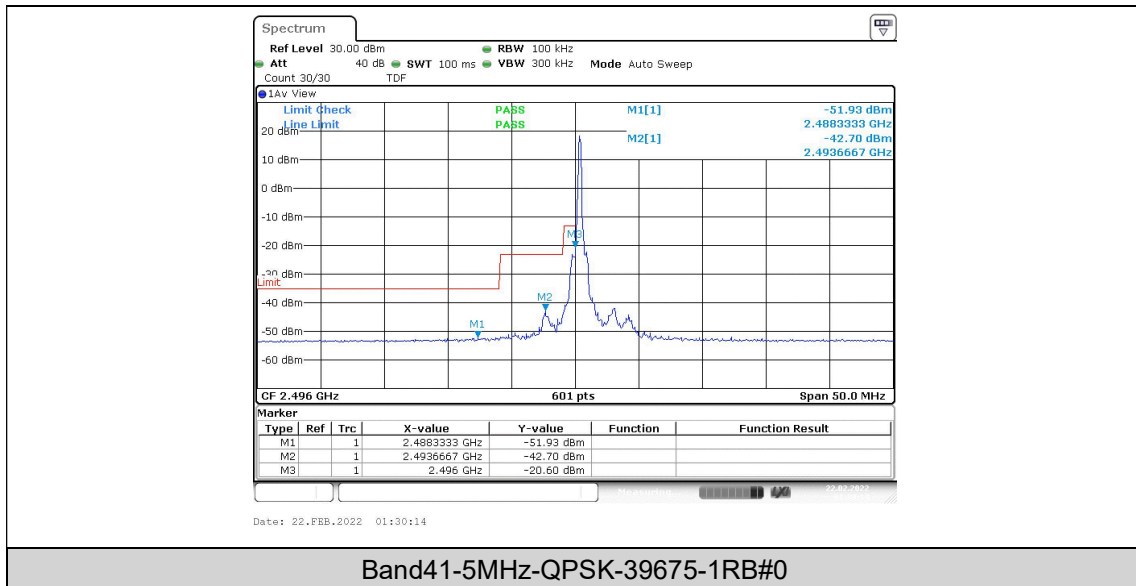

Band4 1	20MHz	QPSK	41490	1RB#0	-45.32,-45.41,-45.01,-45.4 5	PASS
Band4 1	20MHz	QPSK	41490	1RB#99	-26.77,-37.46,-43.96,-45.4 2	PASS
Band4 1	20MHz	QPSK	41490	100RB#0	-34.02,-37.25,-38.50,-41.8 4	PASS
Band4 1	20MHz	16QAM	39750	1RB#0	-46.43,-38.58,-27.45	PASS
Band4 1	20MHz	16QAM	39750	1RB#99	-46.41,-46.32,-46.16	PASS
Band4 1	20MHz	16QAM	39750	100RB#0	-45.34,-33.07,-32.52	PASS
Band4 1	20MHz	16QAM	41490	1RB#0	-45.31,-45.40,-45.26,-45.4 2	PASS
Band4 1	20MHz	16QAM	41490	1RB#99	-28.42,-38.07,-44.09,-45.4 2	PASS
Band4 1	20MHz	16QAM	41490	100RB#0	-33.87,-36.26,-37.06,-41.6 2	PASS

Test Graphs