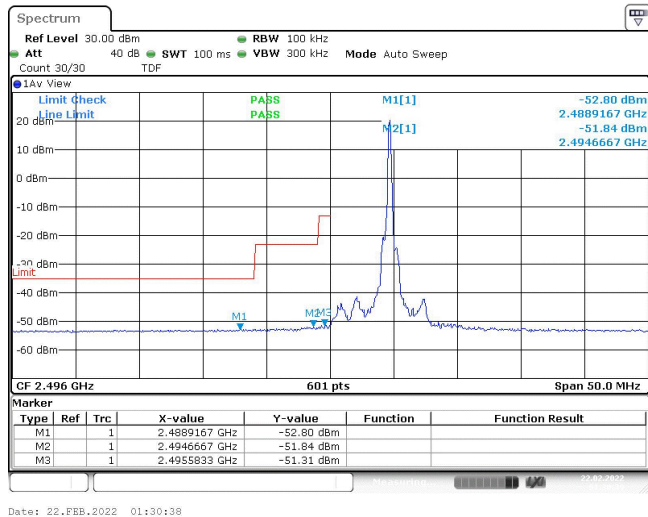

Band41-5MHz-QPSK-39675-1RB#24

Band41-5MHz-QPSK-39675-25RB#0

Band41-5MHz-QPSK-41565-1RB#0