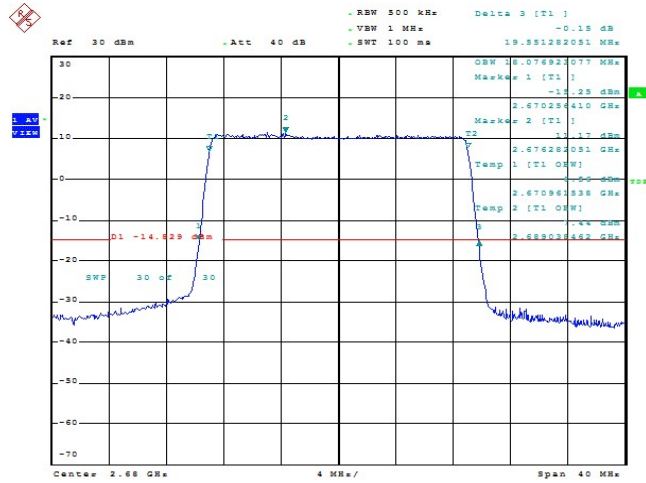

Date: 23.FEB.2022 13:53:56

Band41-15MHz-16QAM-41515-75RB#0-13.51

Date: 23.FEB.2022 13:56:07

Band41-20MHz-QPSK-39750-100RB#0-18.013

Date: 23.FEB.2022 13:56:36

Band41-20MHz-QPSK-40620-100RB#0-18.013

Date: 23.FEB.2022 13:57:05