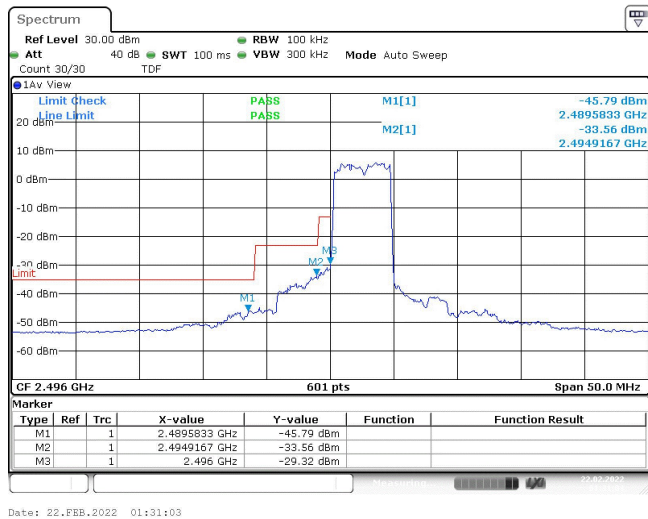

Band41-5MHz-QPSK-39675-1RB#24