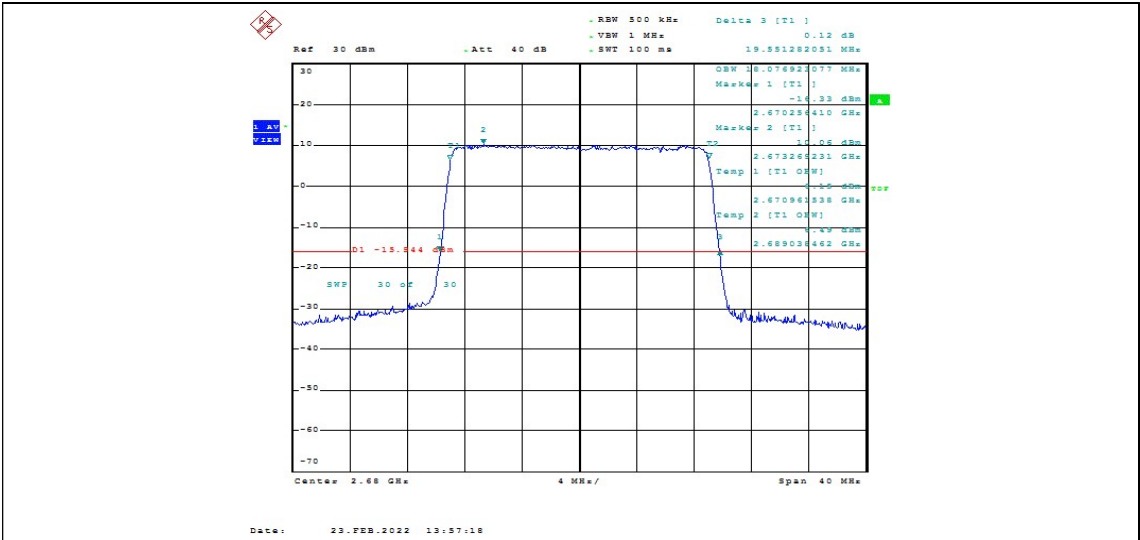

Band41-20MHz-QPSK-41490-100RB#0-18.077

Date: 23.FEB.2022 13:56:21

Band41-20MHz-16QAM-39750-100RB#0-18.013

Date: 23.FEB.2022 13:56:49

Band41-20MHz-16QAM-40620-100RB#0-18.013

Band41-20MHz-16QAM-41490-100RB#0-18.077

Appendix D: Band Edge

Test Result

Band	Bandwidth	Modulation	Channel	RB Configuration	Result(dBm)	Verdict
Band4 1	5MHz	QPSK	39675	1RB#0	-51.93,-42.70,-20.60	PASS
Band4 1	5MHz	QPSK	39675	1RB#24	-52.80,-51.84,-51.31	PASS
Band4 1	5MHz	QPSK	39675	25RB#0	-45.79,-33.56,-29.32	PASS
Band4 1	5MHz	QPSK	41565	1RB#0	-49.46,-50.39,-51.23,-51.5 2	PASS
Band4 1	5MHz	QPSK	41565	1RB#24	-22.53,-42.08,-49.89,-51.0 2	PASS
Band4 1	5MHz	QPSK	41565	25RB#0	-29.55,-39.50,-44.67,-44.8 7	PASS
Band4 1	5MHz	16QAM	39675	1RB#0	-52.38,-44.44,-24.08	PASS
Band4 1	5MHz	16QAM	39675	1RB#24	-52.87,-51.73,-50.70	PASS
Band4 1	5MHz	16QAM	39675	25RB#0	-46.54,-32.41,-31.28	PASS
Band4 1	5MHz	16QAM	41565	1RB#0	-49.41,-50.54,-51.34,-51.6 6	PASS
Band4 1	5MHz	16QAM	41565	1RB#24	-23.49,-42.81,-50.20,-50.8 1	PASS
Band4 1	5MHz	16QAM	41565	25RB#0	-29.77,-37.25,-44.68,-45.1 4	PASS
Band4 1	10MHz	QPSK	39700	1RB#0	-49.82,-41.06,-22.81	PASS
Band4 1	10MHz	QPSK	39700	1RB#49	-50.14,-49.64,-48.16	PASS
Band4 1	10MHz	QPSK	39700	50RB#0	-45.24,-34.56,-29.49	PASS
Band4 1	10MHz	QPSK	41540	1RB#0	-48.02,-48.71,-48.23,-49.2 7	PASS
Band4 1	10MHz	QPSK	41540	1RB#49	-29.63,-39.98,-47.80,-48.8 2	PASS
Band4	10MHz	QPSK	41540	50RB#0	-33.22,-38.81,-40.45,-43.2	PASS