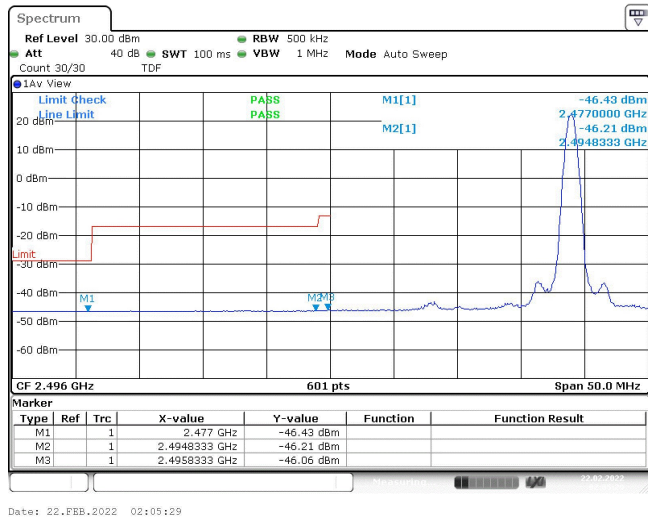

Band41-20MHz-QPSK-39750-1RB#99

Band41-20MHz-QPSK-39750-100RB#0

Band41-20MHz-QPSK-41490-1RB#0