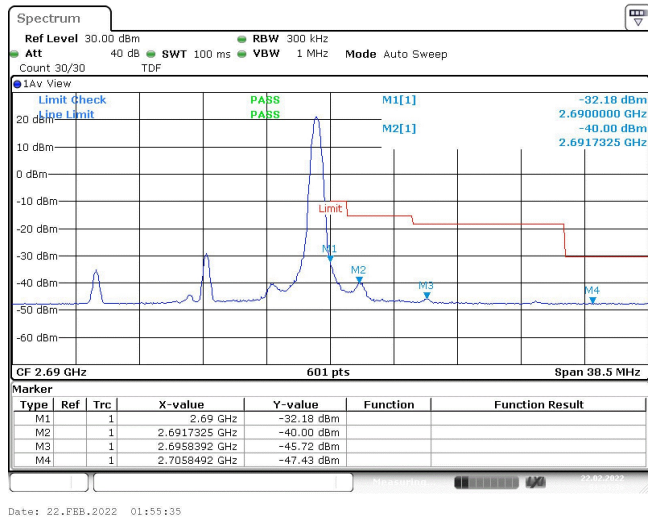

Band41-15MHz-QPSK-41515-1RB#74

Band41-15MHz-QPSK-41515-75RB#0

Band41-15MHz-16QAM-39725-1RB#0

Band41-15MHz-16QAM-39725-1RB#74

Band41-15MHz-16QAM-39725-75RB#0

Band41-15MHz-16QAM-41515-1RB#0

Band41-15MHz-16QAM-41515-1RB#74