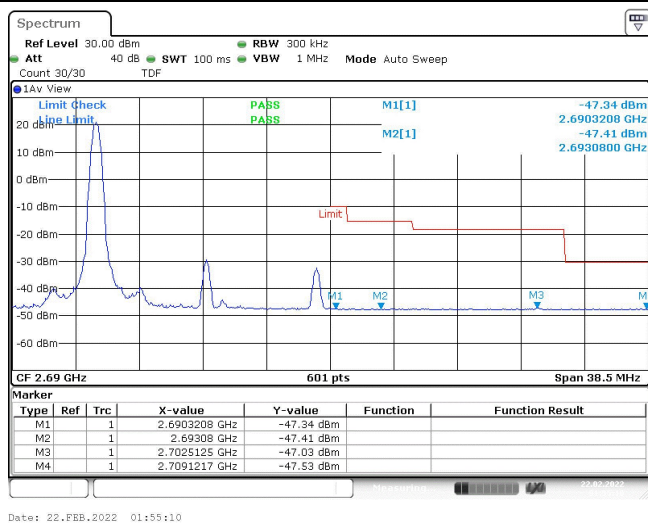

Band41-15MHz-QPSK-41515-1RB#74

Band41-15MHz-QPSK-41515-75RB#0

Band41-15MHz-16QAM-39725-1RB#0

Band41-15MHz-16QAM-39725-1RB#74

Band41-15MHz-16QAM-39725-75RB#0

Band41-15MHz-16QAM-41515-1RB#0

Band41-15MHz-16QAM-41515-1RB#74