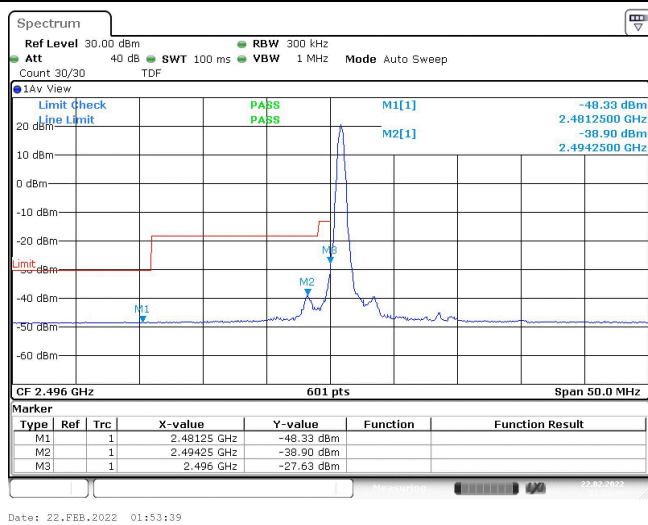

Band41-15MHz-QPSK-41515-1RB#74

Band41-15MHz-QPSK-41515-75RB#0

Band41-15MHz-16QAM-39725-1RB#0

Band41-15MHz-16QAM-39725-1RB#74

Band41-15MHz-16QAM-39725-75RB#0

Band41-15MHz-16QAM-41515-1RB#0

Band41-15MHz-16QAM-41515-1RB#74