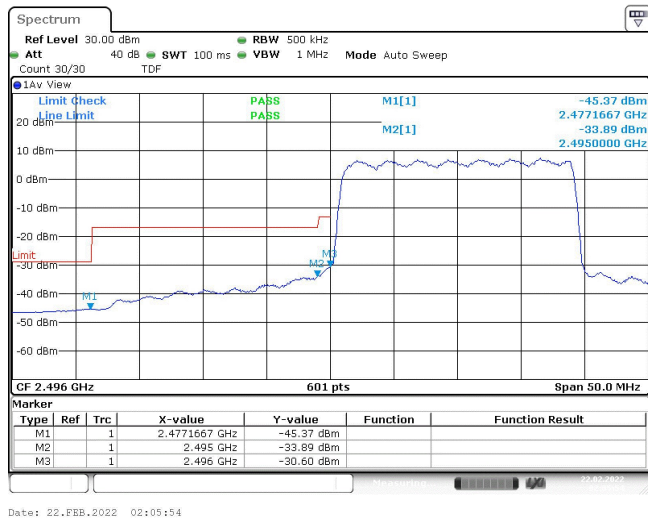

Band41-20MHz-QPSK-39750-1RB#99