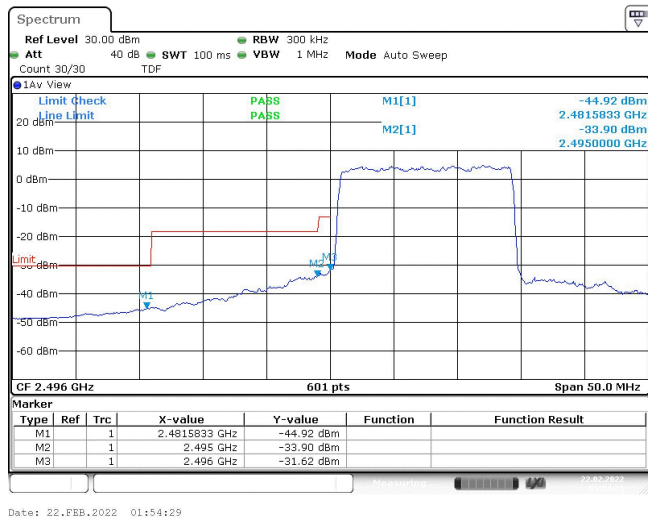

Band41-15MHz-QPSK-41515-1RB#74

Band41-15MHz-QPSK-41515-75RB#0

Band41-15MHz-16QAM-39725-1RB#0

Band41-15MHz-16QAM-39725-1RB#74

Band41-15MHz-16QAM-39725-75RB#0

Band41-15MHz-16QAM-41515-1RB#0

Band41-15MHz-16QAM-41515-1RB#74