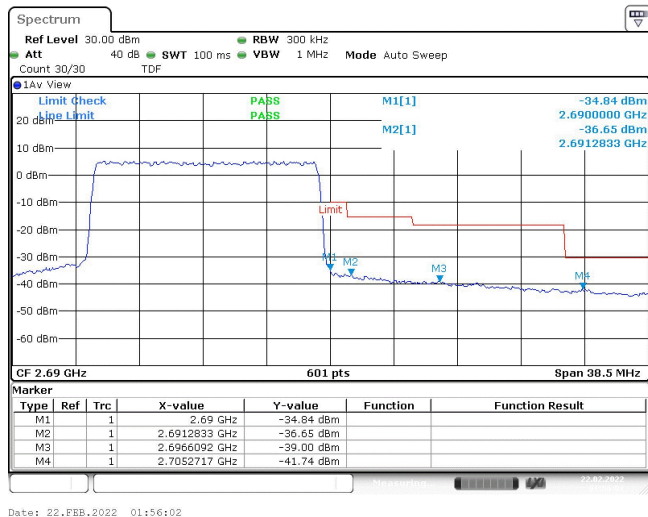

Band41-15MHz-QPSK-41515-1RB#74

Band41-15MHz-QPSK-41515-75RB#0

Band41-15MHz-16QAM-39725-1RB#0

Band41-15MHz-16QAM-39725-1RB#74

Band41-15MHz-16QAM-39725-75RB#0

Band41-15MHz-16QAM-41515-1RB#0

Band41-15MHz-16QAM-41515-1RB#74