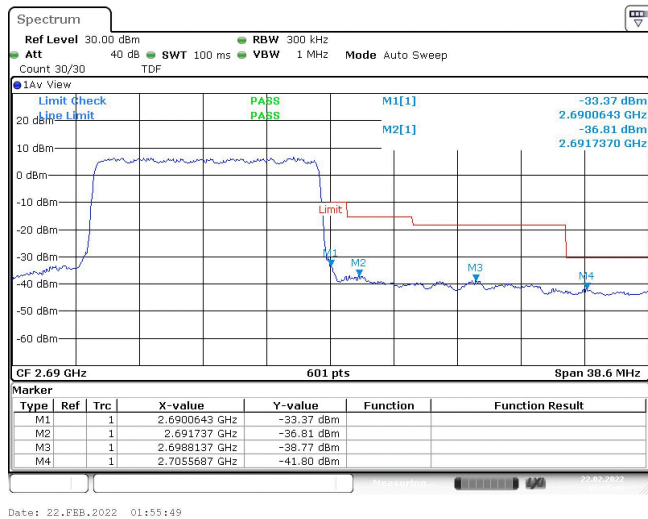

Band41-15MHz-QPSK-41515-1RB#74

Band41-15MHz-QPSK-41515-75RB#0

Band41-15MHz-16QAM-39725-1RB#0

Band41-15MHz-16QAM-39725-1RB#74

Band41-15MHz-16QAM-39725-75RB#0

Band41-15MHz-16QAM-41515-1RB#0

Band41-15MHz-16QAM-41515-1RB#74