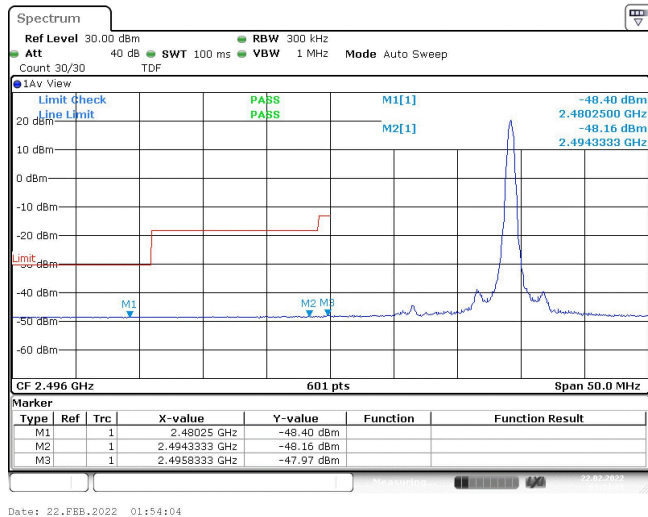

Band41-15MHz-QPSK-41515-1RB#74

Band41-15MHz-QPSK-41515-75RB#0

Band41-15MHz-16QAM-39725-1RB#0

Band41-15MHz-16QAM-39725-1RB#74

Band41-15MHz-16QAM-39725-75RB#0

Band41-15MHz-16QAM-41515-1RB#0

Band41-15MHz-16QAM-41515-1RB#74