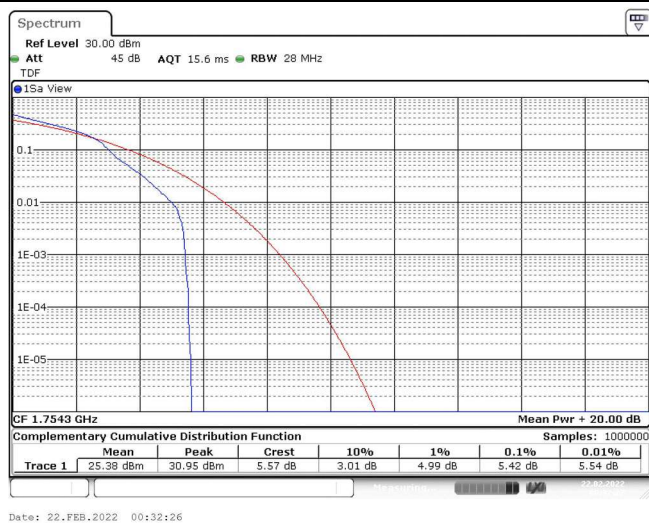

Band4-1.4MHz-16QAM-20175-6RB#0

Band4-1.4MHz-16QAM-20393-1RB#0