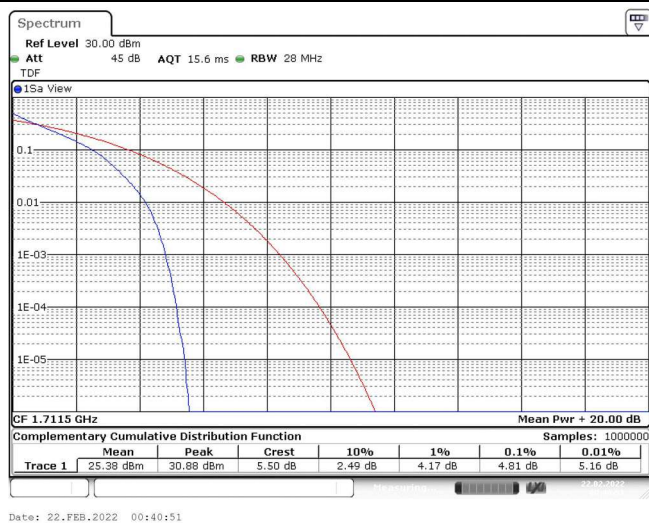

Band4-3MHz-QPSK-19965-1RB#0

Band4-3MHz-QPSK-19965-15RB#0