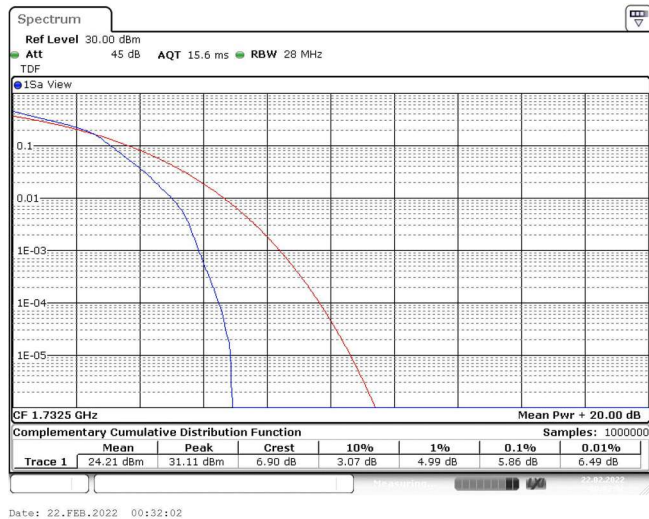

Band4-1.4MHz-16QAM-20175-1RB#0

Band4-1.4MHz-16QAM-20175-6RB#0