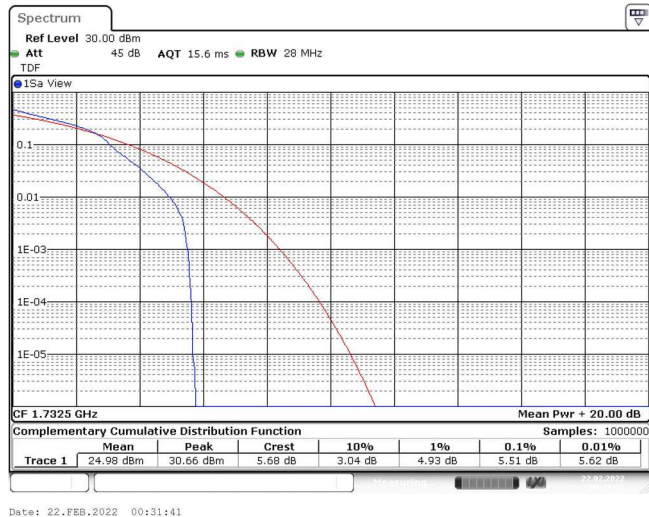

Band4-1.4MHz-16QAM-19957-6RB#0

Band4-1.4MHz-16QAM-20175-1RB#0