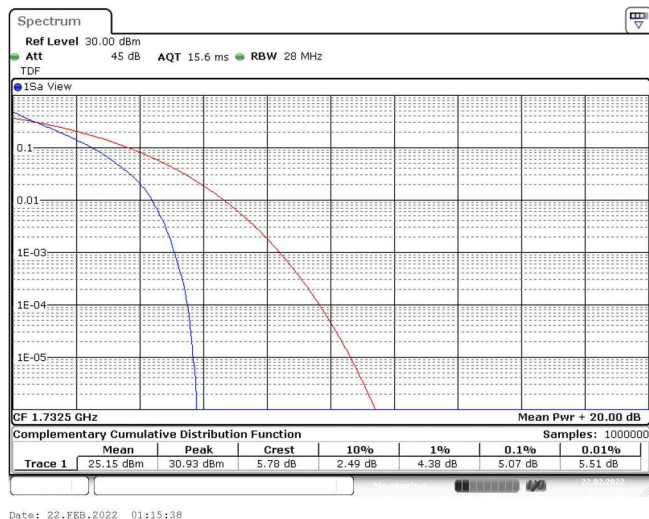

Band4-10MHz-16QAM-20175-1RB#0

Band4-10MHz-16QAM-20175-50RB#0

Band4-10MHz-16QAM-20350-1RB#0

Band4-10MHz-16QAM-20350-50RB#0

Band4-15MHz-QPSK-20025-1RB#0

Band4-15MHz-QPSK-20025-75RB#0

Band4-15MHz-QPSK-20175-1RB#0