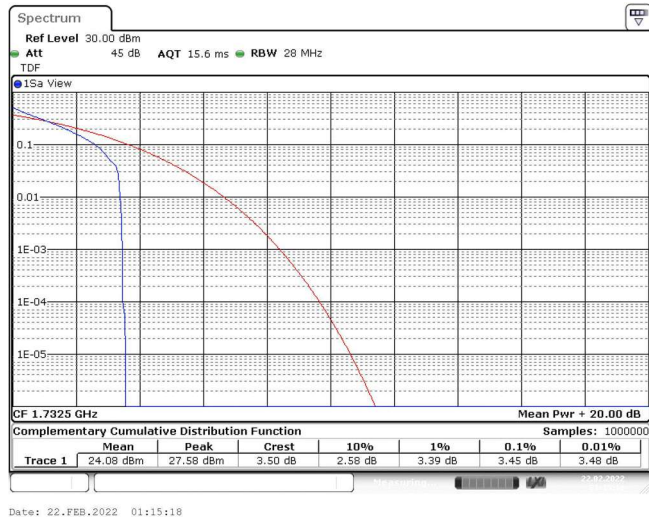

Band4-10MHz-16QAM-20175-1RB#0

Band4-10MHz-16QAM-20175-50RB#0

Band4-10MHz-16QAM-20350-1RB#0

Band4-10MHz-16QAM-20350-50RB#0

Band4-15MHz-QPSK-20025-1RB#0

Band4-15MHz-QPSK-20025-75RB#0

Band4-15MHz-QPSK-20175-1RB#0