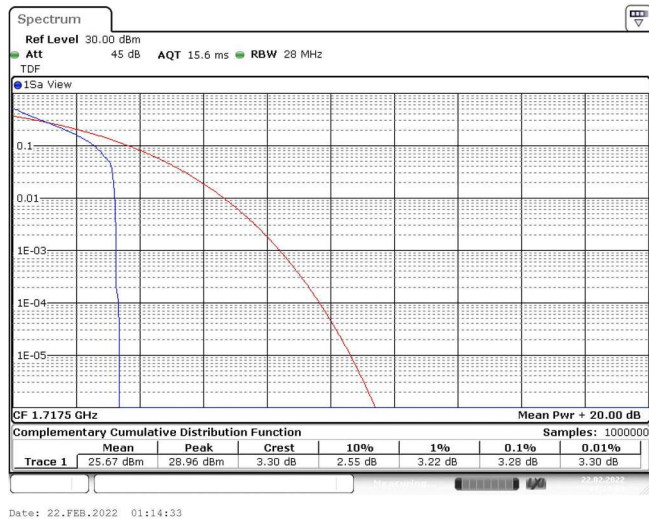

Band4-10MHz-16QAM-20175-1RB#0

Band4-10MHz-16QAM-20175-50RB#0

Band4-10MHz-16QAM-20350-1RB#0

Band4-10MHz-16QAM-20350-50RB#0

Band4-15MHz-QPSK-20025-1RB#0

Band4-15MHz-QPSK-20025-75RB#0

Band4-15MHz-QPSK-20175-1RB#0