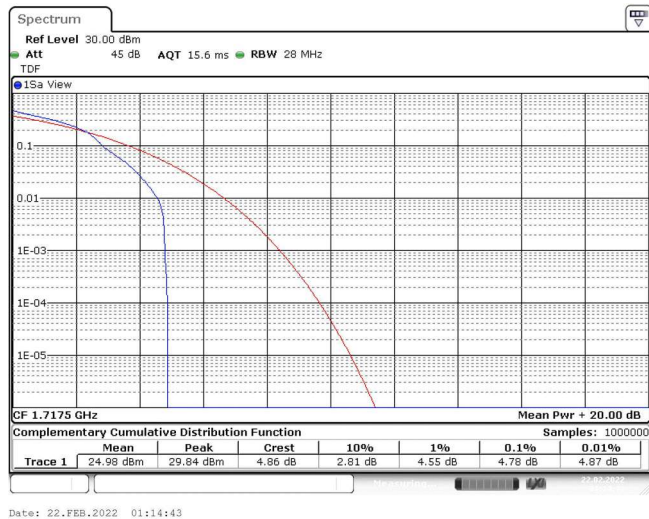

Band4-15MHz-QPSK-20325-75RB#0