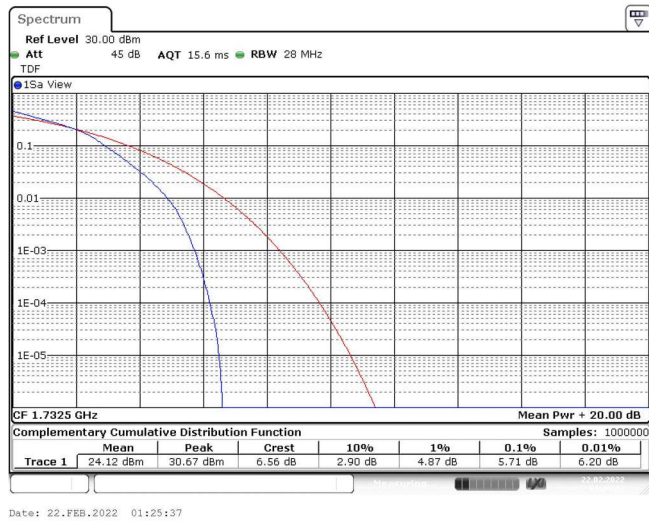

Band4-20MHz-16QAM-20050-100RB#0

Band4-20MHz-16QAM-20175-1RB#0

Band4-20MHz-16QAM-20175-100RB#0

Band4-20MHz-16QAM-20300-1RB#0

Band4-20MHz-16QAM-20300-100RB#0

Appendix C: 26dB Bandwidth and Occupied Bandwidth