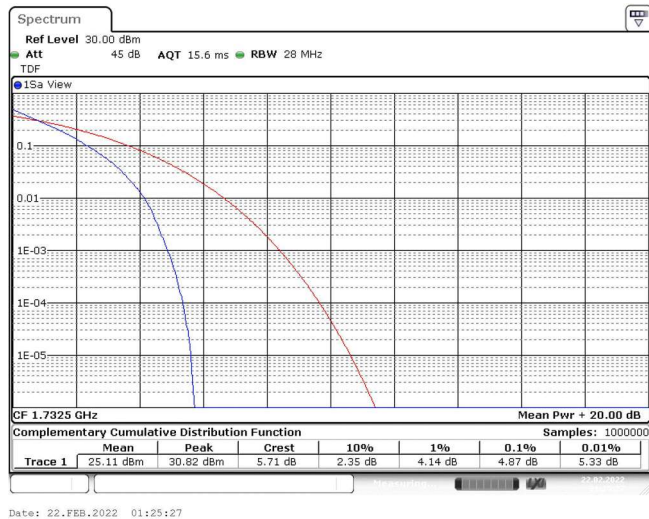

Band4-20MHz-QPSK-20175-1RB#0