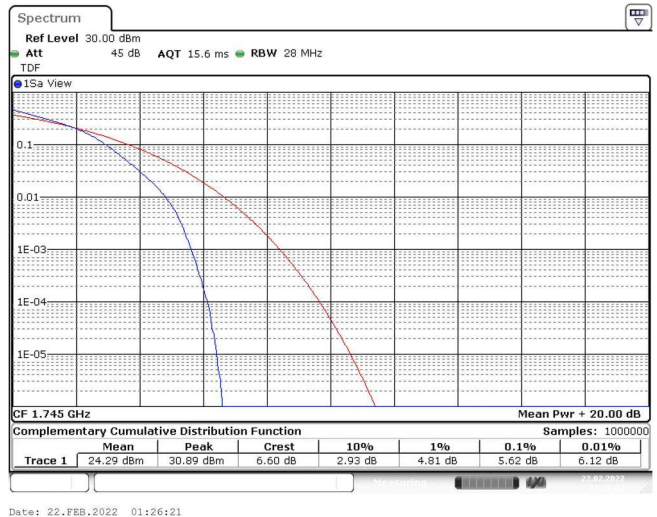

Band4-20MHz-16QAM-20050-100RB#0

Band4-20MHz-16QAM-20175-1RB#0

Band4-20MHz-16QAM-20175-100RB#0

Band4-20MHz-16QAM-20300-1RB#0

Band4-20MHz-16QAM-20300-100RB#0

Appendix C: 26dB Bandwidth and Occupied Bandwidth

Test Result

Band	Bandwidth	Modulation	Channel	RB Configuration	Occupied Bandwidth (MHz)	26dB Bandwidth (MHz)	Verdict
Band4	1.4MHz	QPSK	19957	6RB#0	1.091	1.212	PASS
Band4	1.4MHz	QPSK	20175	6RB#0	1.091	1.207	PASS
Band4	1.4MHz	QPSK	20393	6RB#0	1.091	1.207	PASS
Band4	1.4MHz	16QAM	19957	6RB#0	1.091	1.207	PASS
Band4	1.4MHz	16QAM	20175	6RB#0	1.091	1.221	PASS
Band4	1.4MHz	16QAM	20393	6RB#0	1.091	1.197	PASS
Band4	3MHz	QPSK	19965	15RB#0	2.696	2.860	PASS
Band4	3MHz	QPSK	20175	15RB#0	2.696	2.860	PASS
Band4	3MHz	QPSK	20385	15RB#0	2.696	2.850	PASS
Band4	3MHz	16QAM	19965	15RB#0	2.696	2.880	PASS
Band4	3MHz	16QAM	20175	15RB#0	2.696	2.860	PASS
Band4	3MHz	16QAM	20385	15RB#0	2.696	2.870	PASS
Band4	5MHz	QPSK	19975	25RB#0	4.505	4.780	PASS
Band4	5MHz	QPSK	20175	25RB#0	4.496	4.780	PASS
Band4	5MHz	QPSK	20375	25RB#0	4.496	4.800	PASS
Band4	5MHz	16QAM	19975	25RB#0	4.496	4.790	PASS
Band4	5MHz	16QAM	20175	25RB#0	4.505	4.780	PASS
Band4	5MHz	16QAM	20375	25RB#0	4.515	4.780	PASS
Band4	10MHz	QPSK	20000	50RB#0	8.985	9.533	PASS
Band4	10MHz	QPSK	20175	50RB#0	8.985	9.533	PASS
Band4	10MHz	QPSK	20350	50RB#0	8.985	9.600	PASS
Band4	10MHz	16QAM	20000	50RB#0	8.985	9.533	PASS
Band4	10MHz	16QAM	20175	50RB#0	8.985	9.533	PASS
Band4	10MHz	16QAM	20350	50RB#0	8.985	9.533	PASS
Band4	15MHz	QPSK	20025	75RB#0	13.478	14.300	PASS
Band4	15MHz	QPSK	20175	75RB#0	13.478	14.300	PASS
Band4	15MHz	QPSK	20325	75RB#0	13.478	14.300	PASS
Band4	15MHz	16QAM	20025	75RB#0	13.478	14.300	PASS
Band4	15MHz	16QAM	20175	75RB#0	13.478	14.300	PASS
Band4	15MHz	16QAM	20325	75RB#0	13.478	14.300	PASS
Band4	20MHz	QPSK	20050	100RB#0	18.037	19.333	PASS
Band4	20MHz	QPSK	20175	100RB#0	18.037	19.333	PASS
Band4	20MHz	QPSK	20300	100RB#0	18.037	19.333	PASS