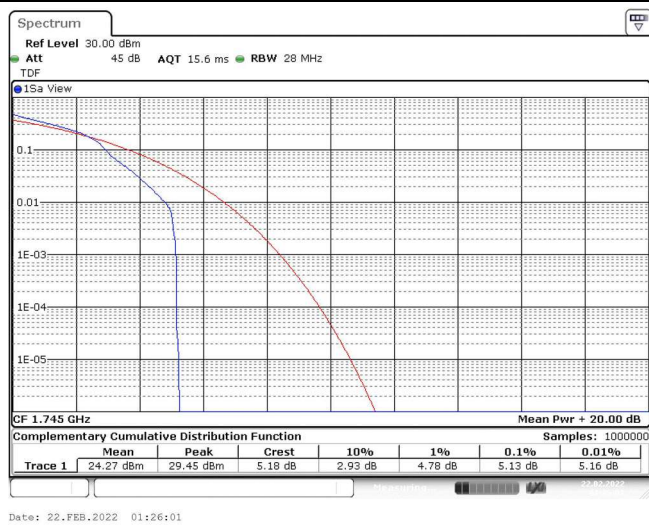

Band4-20MHz-16QAM-20050-100RB#0

Band4-20MHz-16QAM-20175-1RB#0

Band4-20MHz-16QAM-20175-100RB#0

Band4-20MHz-16QAM-20300-1RB#0

Band4-20MHz-16QAM-20300-100RB#0

Appendix C: 26dB Bandwidth and Occupied Bandwidth