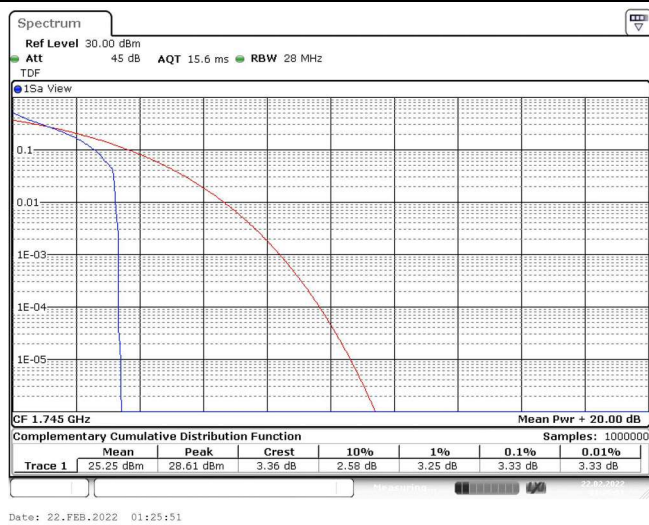

Band4-20MHz-QPSK-20175-100RB#0

Band4-20MHz-QPSK-20300-1RB#0