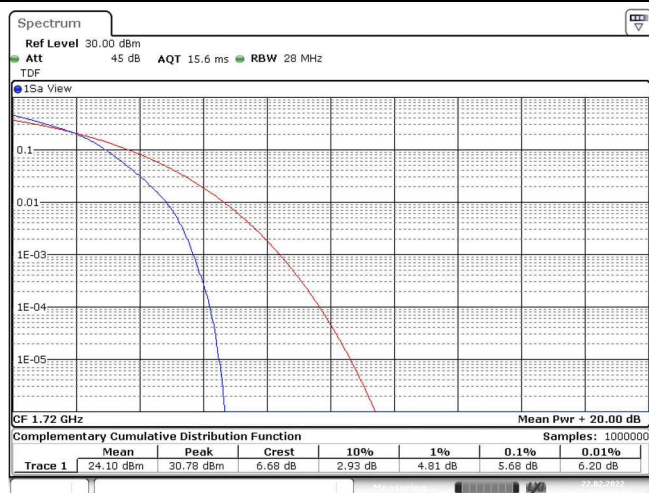

Band4-20MHz-16QAM-20050-1RB#0

Date: 22.FEB.2022 01:24:52

Band4-20MHz-16QAM-20050-100RB#0