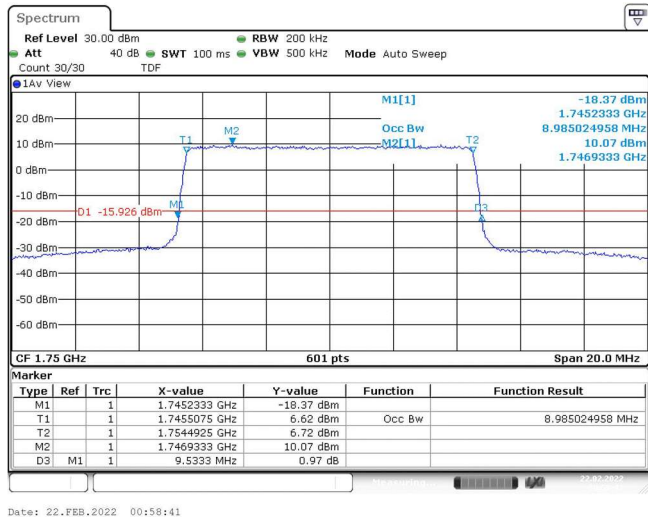

Band4-10MHz-16QAM-20350-50RB#0-8.985

Band4-15MHz-QPSK-20025-75RB#0-13.478

Band4-15MHz-QPSK-20175-75RB#0-13.478