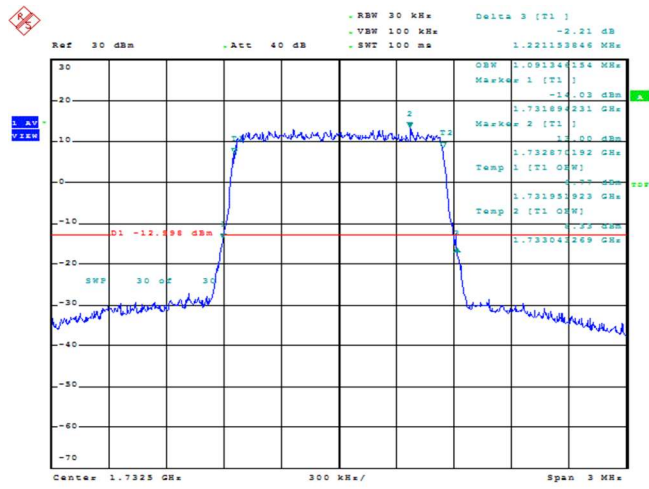

Band4-1.4MHz-16QAM-19957-6RB#0-1.091

Band4-1.4MHz-16QAM-20175-6RB#0-1.091