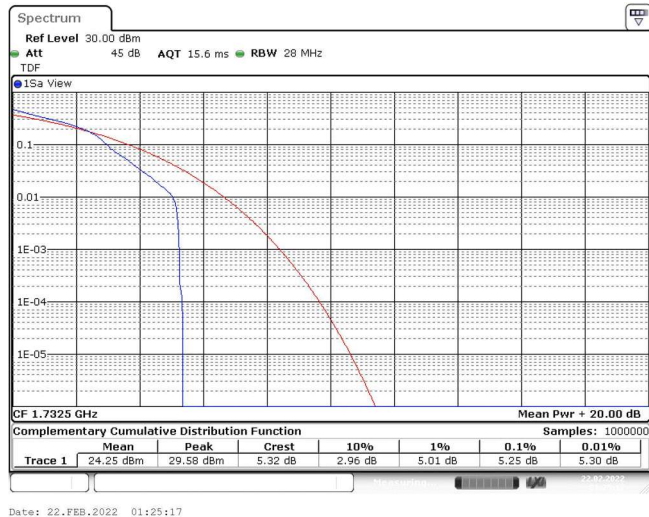

Band4-20MHz-16QAM-20050-100RB#0

Band4-20MHz-16QAM-20175-1RB#0

Band4-20MHz-16QAM-20175-100RB#0

Band4-20MHz-16QAM-20300-1RB#0

Band4-20MHz-16QAM-20300-100RB#0

Appendix C: 26dB Bandwidth and Occupied Bandwidth