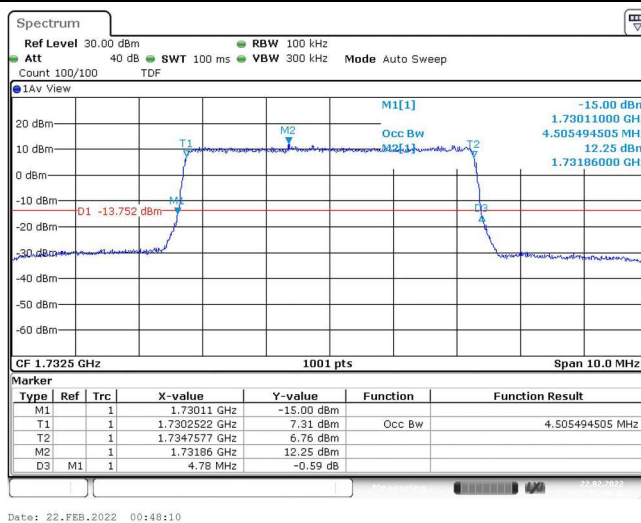

Band4-5MHz-16QAM-19975-25RB#0-4.496

Band4-5MHz-16QAM-20175-25RB#0-4.505