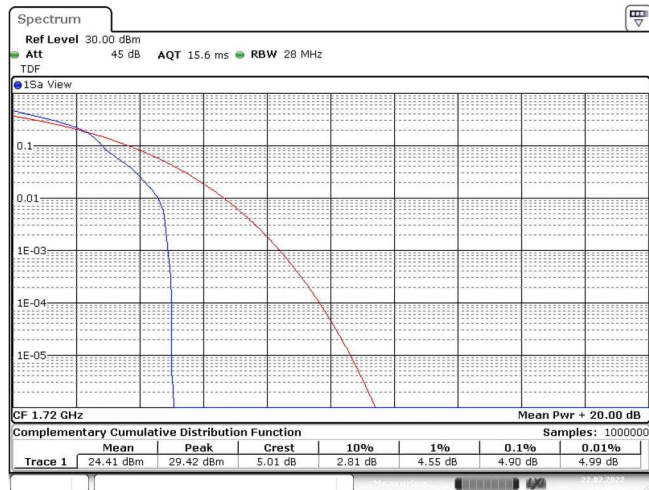

Band4-20MHz-QPSK-20300-100RB#0

Date: 22.FEB.2022 01:24:32