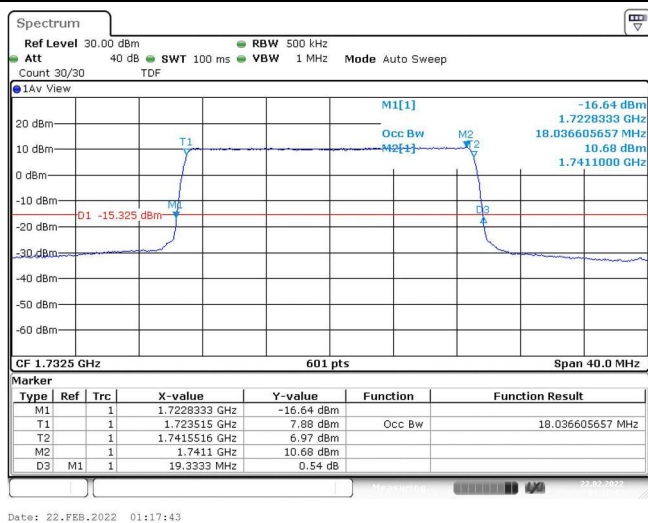

Band4-15MHz-QPSK-20325-75RB#0-13.478

Band4-15MHz-16QAM-20025-75RB#0-13.478

Band4-15MHz-16QAM-20175-75RB#0-13.478

Band4-15MHz-16QAM-20325-75RB#0-13.478

Band4-20MHz-QPSK-20050-100RB#0-18.037

Band4-20MHz-QPSK-20175-100RB#0-18.037