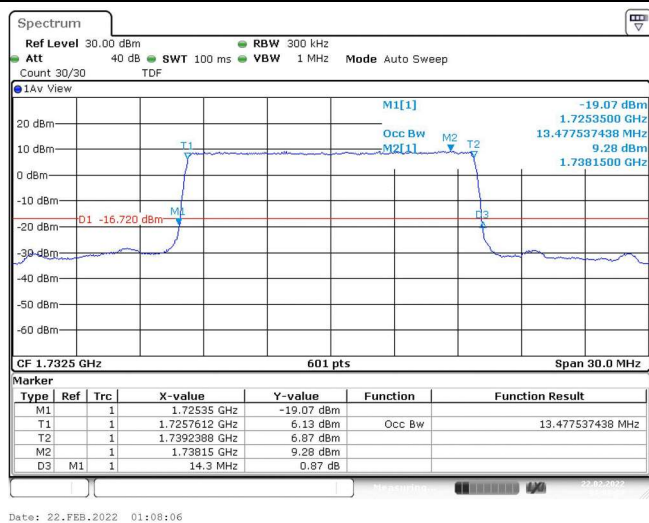

Band4-15MHz-16QAM-20025-75RB#0-13.478

Band4-15MHz-16QAM-20175-75RB#0-13.478