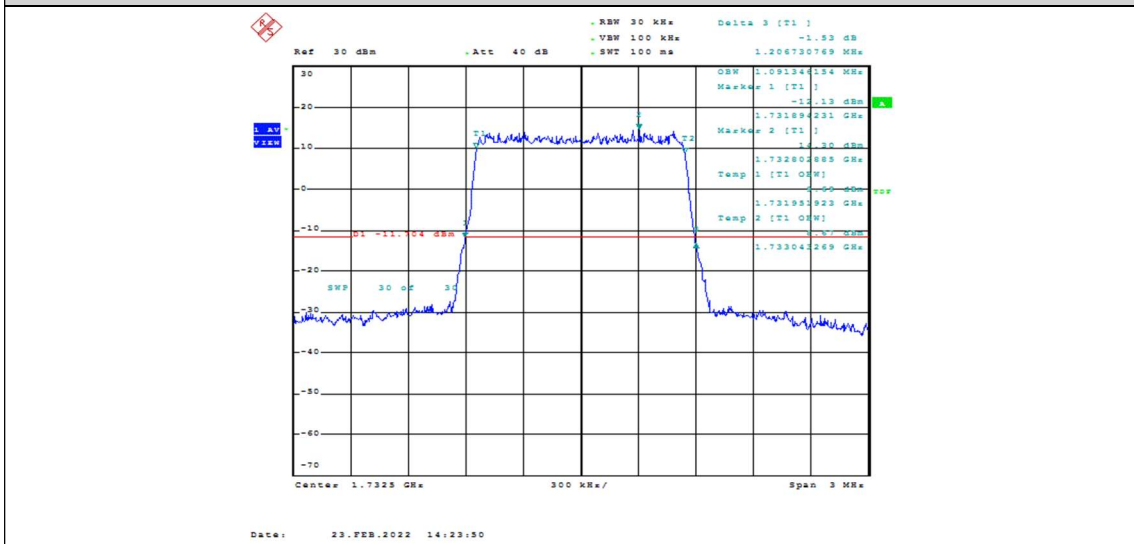

Test Result

Band	Bandwidth	Modulation	Channel	RB Configuration	Occupied Bandwidth (MHz)	26dB Bandwidth (MHz)	Verdict
Band4	1.4MHz	QPSK	19957	6RB#0	1.091	1.212	PASS
Band4	1.4MHz	QPSK	20175	6RB#0	1.091	1.207	PASS
Band4	1.4MHz	QPSK	20393	6RB#0	1.091	1.207	PASS
Band4	1.4MHz	16QAM	19957	6RB#0	1.091	1.207	PASS
Band4	1.4MHz	16QAM	20175	6RB#0	1.091	1.221	PASS
Band4	1.4MHz	16QAM	20393	6RB#0	1.091	1.197	PASS
Band4	3MHz	QPSK	19965	15RB#0	2.696	2.860	PASS
Band4	3MHz	QPSK	20175	15RB#0	2.696	2.860	PASS
Band4	3MHz	QPSK	20385	15RB#0	2.696	2.850	PASS
Band4	3MHz	16QAM	19965	15RB#0	2.696	2.880	PASS
Band4	3MHz	16QAM	20175	15RB#0	2.696	2.860	PASS
Band4	3MHz	16QAM	20385	15RB#0	2.696	2.870	PASS
Band4	5MHz	QPSK	19975	25RB#0	4.505	4.780	PASS
Band4	5MHz	QPSK	20175	25RB#0	4.496	4.780	PASS
Band4	5MHz	QPSK	20375	25RB#0	4.496	4.800	PASS
Band4	5MHz	16QAM	19975	25RB#0	4.496	4.790	PASS
Band4	5MHz	16QAM	20175	25RB#0	4.505	4.780	PASS
Band4	5MHz	16QAM	20375	25RB#0	4.515	4.780	PASS
Band4	10MHz	QPSK	20000	50RB#0	8.985	9.533	PASS
Band4	10MHz	QPSK	20175	50RB#0	8.985	9.533	PASS
Band4	10MHz	QPSK	20350	50RB#0	8.985	9.600	PASS
Band4	10MHz	16QAM	20000	50RB#0	8.985	9.533	PASS
Band4	10MHz	16QAM	20175	50RB#0	8.985	9.533	PASS
Band4	10MHz	16QAM	20350	50RB#0	8.985	9.533	PASS
Band4	15MHz	QPSK	20025	75RB#0	13.478	14.300	PASS
Band4	15MHz	QPSK	20175	75RB#0	13.478	14.300	PASS
Band4	15MHz	QPSK	20325	75RB#0	13.478	14.300	PASS
Band4	15MHz	16QAM	20025	75RB#0	13.478	14.300	PASS
Band4	15MHz	16QAM	20175	75RB#0	13.478	14.300	PASS
Band4	15MHz	16QAM	20325	75RB#0	13.478	14.300	PASS
Band4	20MHz	QPSK	20050	100RB#0	18.037	19.333	PASS
Band4	20MHz	QPSK	20175	100RB#0	18.037	19.333	PASS
Band4	20MHz	QPSK	20300	100RB#0	18.037	19.333	PASS

Band4	20MHz	16QAM	20050	100RB#0	18.037	19.333	PASS
Band4	20MHz	16QAM	20175	100RB#0	18.037	19.333	PASS
Band4	20MHz	16QAM	20300	100RB#0	18.037	19.333	PASS

Test Graphs

Band4-1.4MHz-QPSK-19957-6RB#0-1.091

Band4-1.4MHz-QPSK-20175-6RB#0-1.091