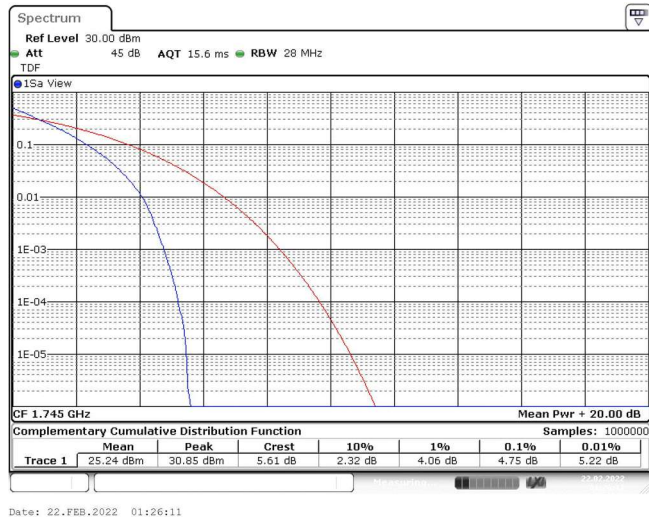

Date: 22.FEB.2022 01:26:11