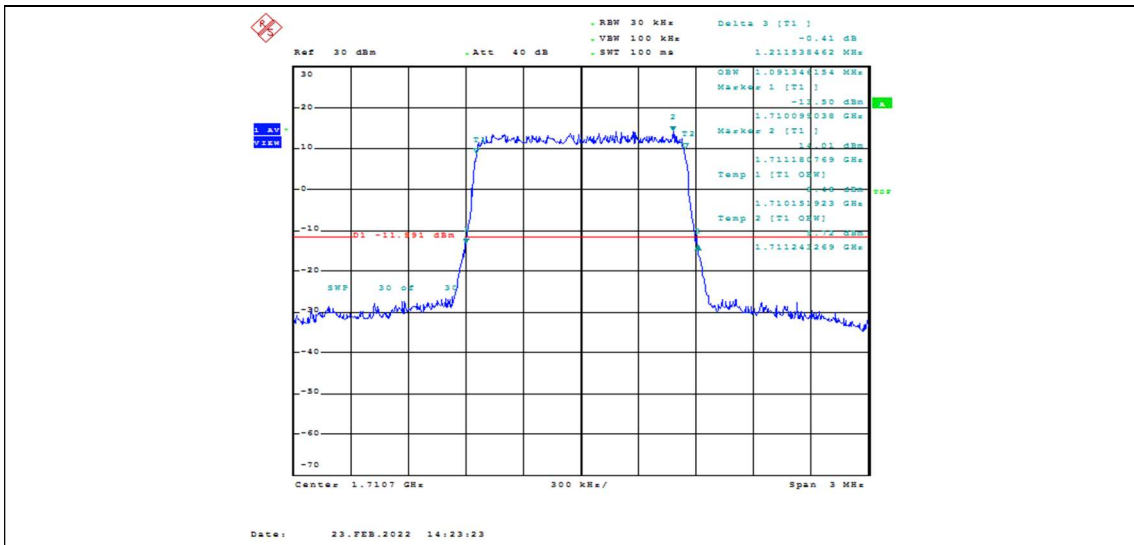

Test Graphs

Band4-1.4MHz-QPSK-19957-6RB#0-1.091