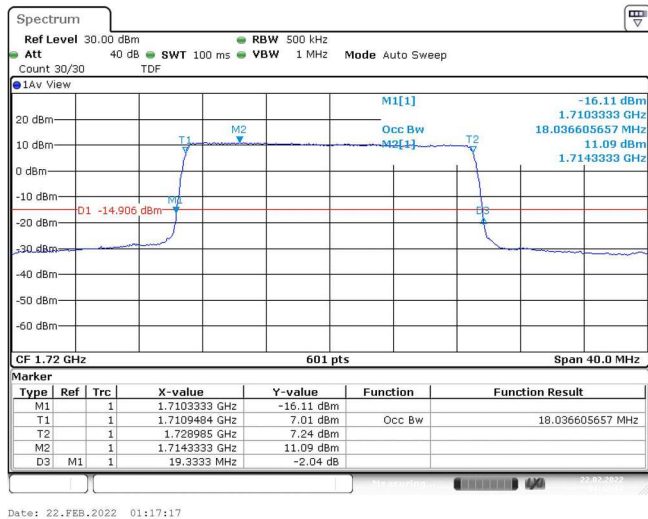

Band4-15MHz-QPSK-20325-75RB#0-13.478

Band4-15MHz-16QAM-20025-75RB#0-13.478

Band4-15MHz-16QAM-20175-75RB#0-13.478

Band4-15MHz-16QAM-20325-75RB#0-13.478

Band4-20MHz-QPSK-20050-100RB#0-18.037

Band4-20MHz-QPSK-20175-100RB#0-18.037