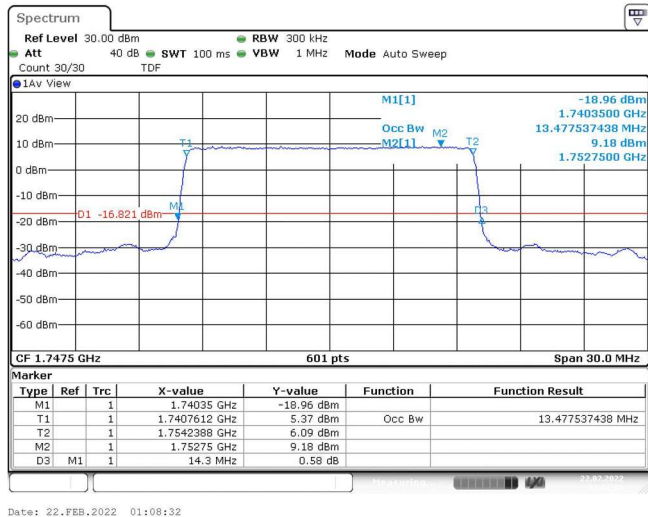

Band4-15MHz-16QAM-20325-75RB#0-13.478

Band4-20MHz-QPSK-20050-100RB#0-18.037

Band4-20MHz-QPSK-20175-100RB#0-18.037