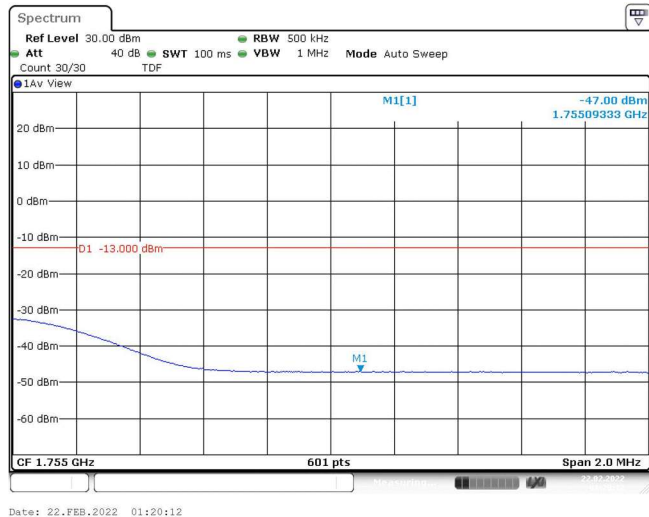

Band4-20MHz-16QAM-20300-1RB#0

Band4-20MHz-16QAM-20300-1RB#99

Band4-20MHz-16QAM-20300-100RB#0