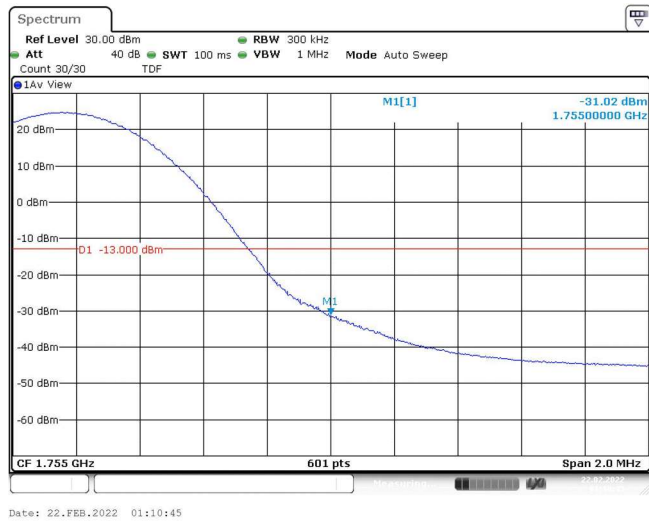

Band4-15MHz-16QAM-20025-1RB#0

Band4-15MHz-16QAM-20025-1RB#74

Band4-15MHz-16QAM-20025-75RB#0

Band4-15MHz-16QAM-20325-1RB#0

Band4-15MHz-16QAM-20325-1RB#74

Band4-15MHz-16QAM-20325-75RB#0

Band4-20MHz-QPSK-20050-1RB#0