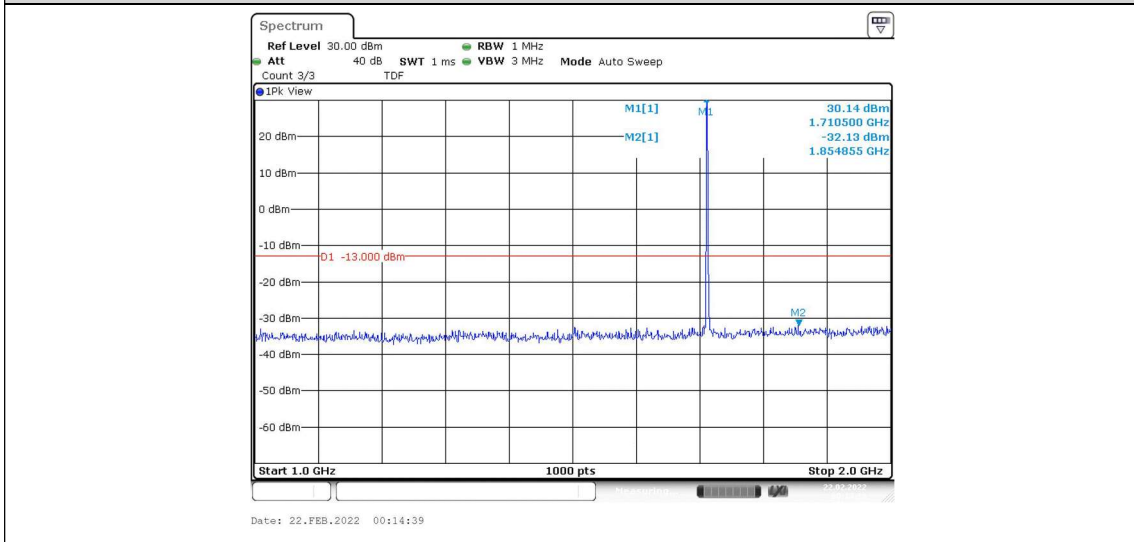

Band4-1.4MHz-QPSK-19957-1RB#0-Range2:1000~2000MHz