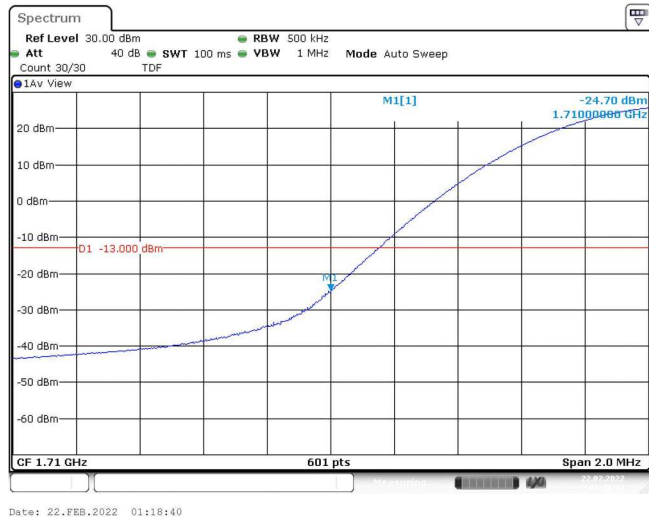

Band4-15MHz-16QAM-20025-1RB#0

Band4-15MHz-16QAM-20025-1RB#74

Band4-15MHz-16QAM-20025-75RB#0

Band4-15MHz-16QAM-20325-1RB#0

Band4-15MHz-16QAM-20325-1RB#74

Band4-15MHz-16QAM-20325-75RB#0

Band4-20MHz-QPSK-20050-1RB#0