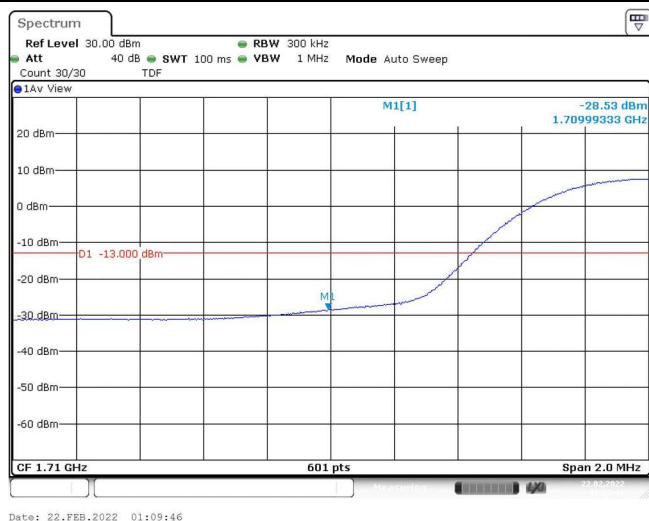

Band4-15MHz-16QAM-20025-1RB#0

Band4-15MHz-16QAM-20025-1RB#74

Band4-15MHz-16QAM-20025-75RB#0

Band4-15MHz-16QAM-20325-1RB#0

Band4-15MHz-16QAM-20325-1RB#74

Band4-15MHz-16QAM-20325-75RB#0

Band4-20MHz-QPSK-20050-1RB#0