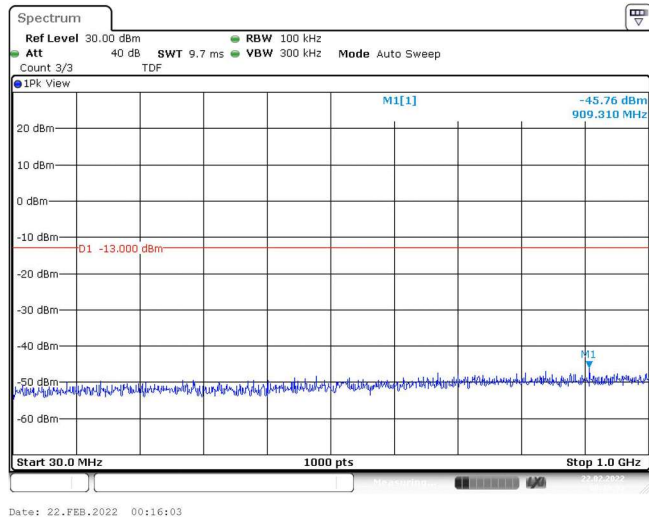

Band4-1.4MHz-16QAM-20175-1RB#0-Range1:30~1000MHz