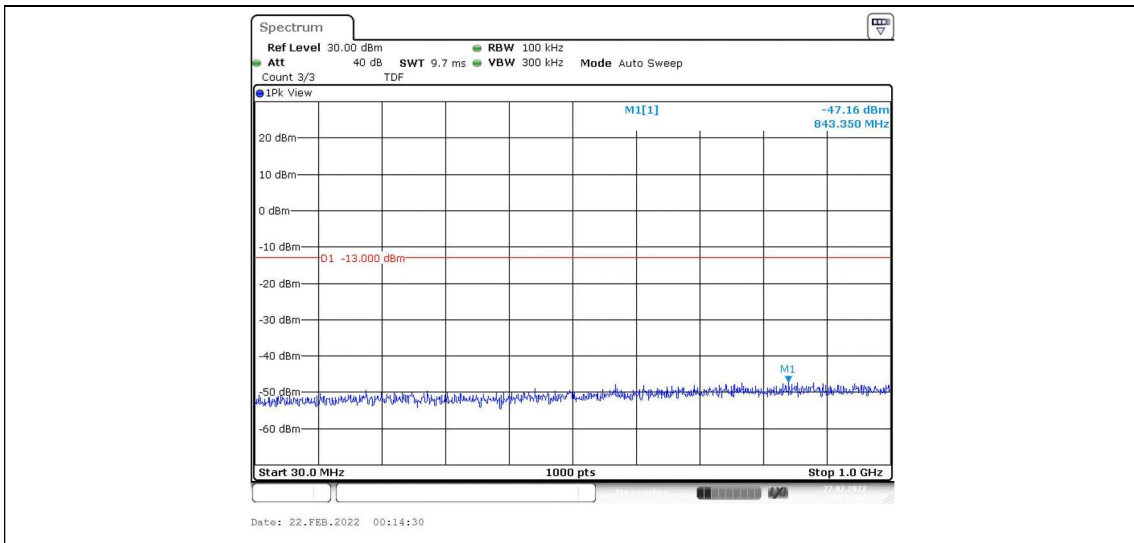

Test Graphs

Band4-1.4MHz-QPSK-19957-1RB#0-Range1:30~1000MHz