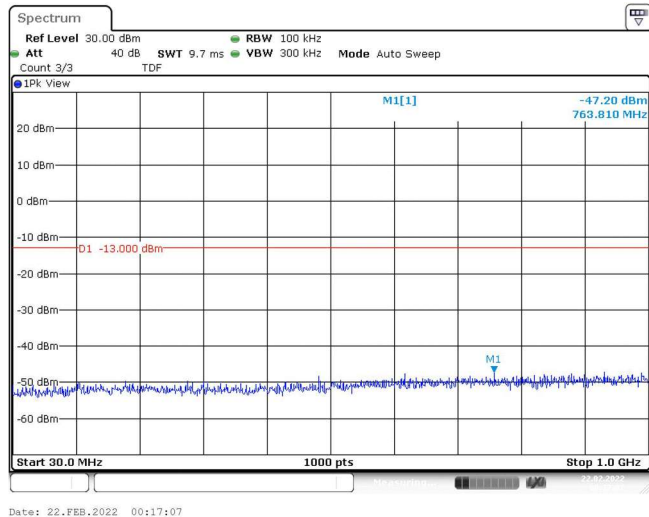

Band4-1.4MHz-16QAM-20393-1RB#0-Range1:30~1000MHz