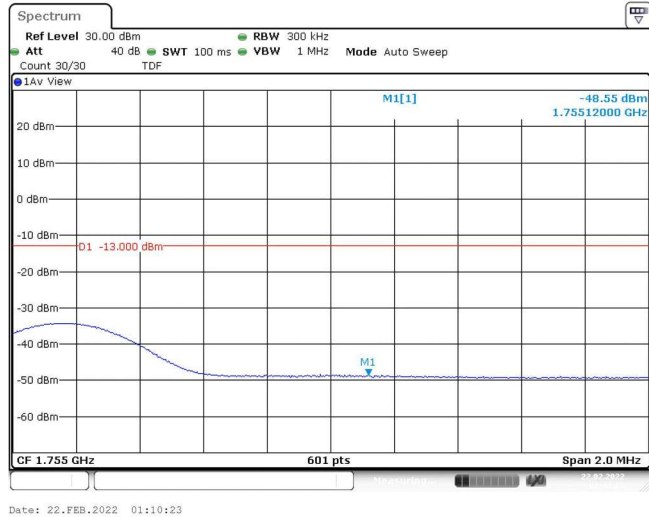

Band4-15MHz-16QAM-20025-1RB#0

Band4-15MHz-16QAM-20025-1RB#74

Band4-15MHz-16QAM-20025-75RB#0

Band4-15MHz-16QAM-20325-1RB#0

Band4-15MHz-16QAM-20325-1RB#74

Band4-15MHz-16QAM-20325-75RB#0

Band4-20MHz-QPSK-20050-1RB#0