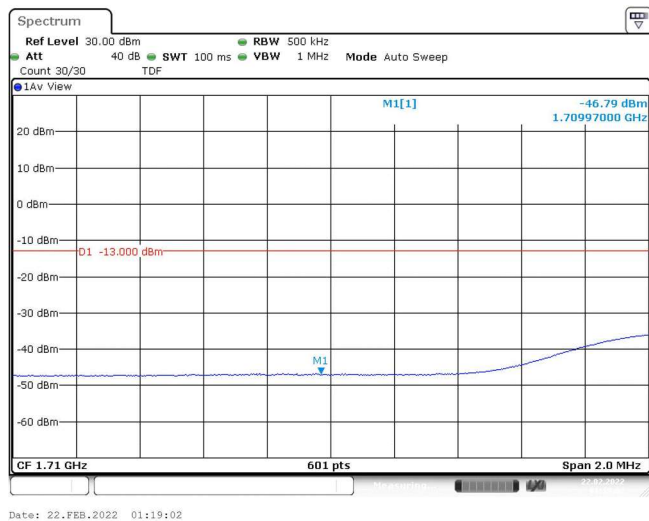

Band4-15MHz-16QAM-20025-1RB#0

Band4-15MHz-16QAM-20025-1RB#74

Band4-15MHz-16QAM-20025-75RB#0

Band4-15MHz-16QAM-20325-1RB#0

Band4-15MHz-16QAM-20325-1RB#74

Band4-15MHz-16QAM-20325-75RB#0

Band4-20MHz-QPSK-20050-1RB#0