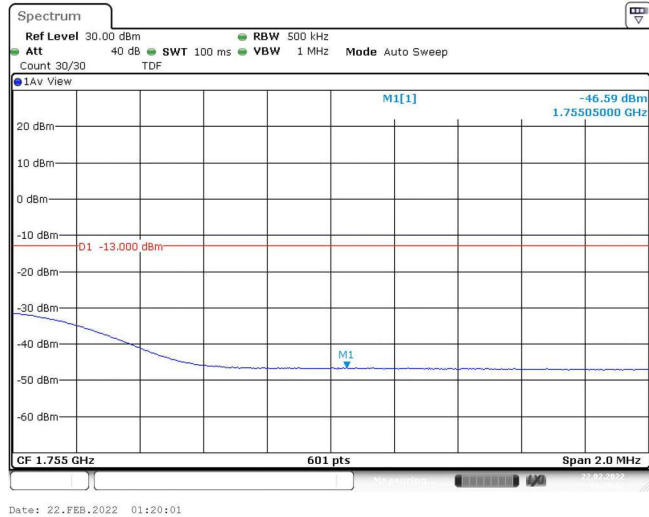

Band4-20MHz-QPSK-20300-1RB#0

Band4-20MHz-QPSK-20300-1RB#99

Band4-20MHz-QPSK-20300-100RB#0