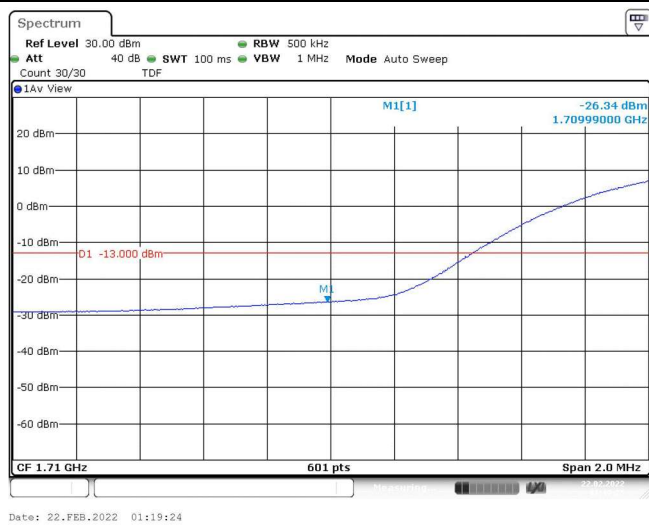

Band4-20MHz-QPSK-20050-1RB#99

Band4-20MHz-QPSK-20050-100RB#0