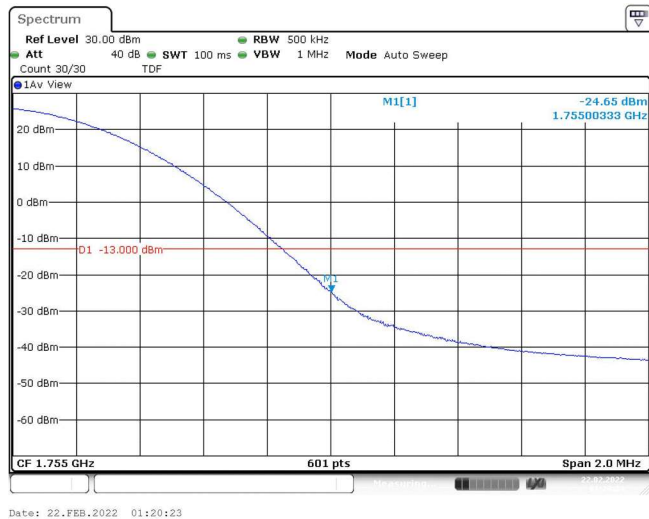

Band4-20MHz-QPSK-20300-1RB#0