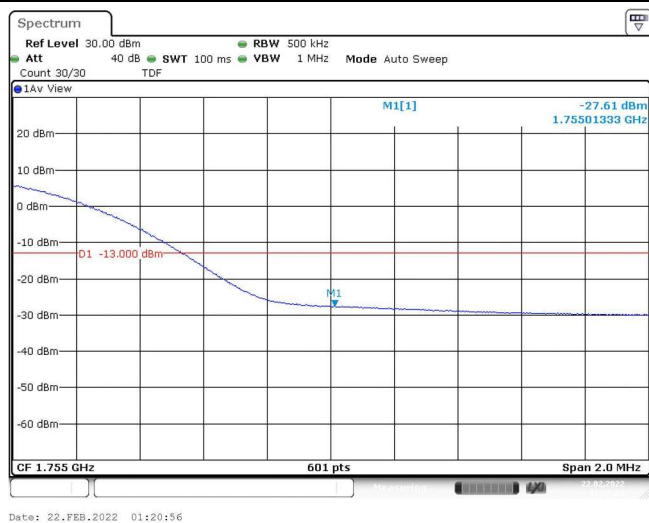

Band4-20MHz-16QAM-20300-1RB#99

Band4-20MHz-16QAM-20300-100RB#0