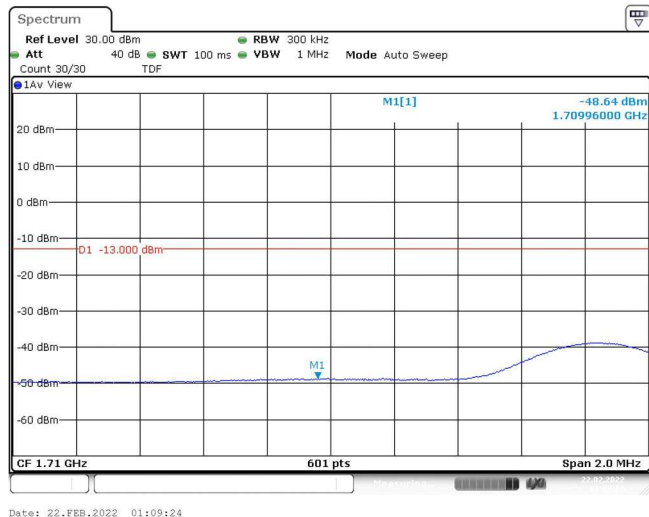

Band4-15MHz-16QAM-20025-1RB#0

Band4-15MHz-16QAM-20025-1RB#74

Band4-15MHz-16QAM-20025-75RB#0

Band4-15MHz-16QAM-20325-1RB#0

Band4-15MHz-16QAM-20325-1RB#74

Band4-15MHz-16QAM-20325-75RB#0

Band4-20MHz-QPSK-20050-1RB#0