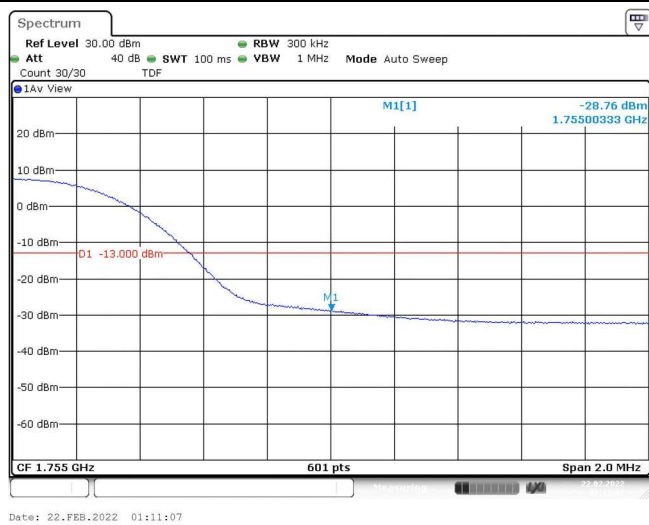

Band4-15MHz-16QAM-20025-1RB#0

Band4-15MHz-16QAM-20025-1RB#74

Band4-15MHz-16QAM-20025-75RB#0

Band4-15MHz-16QAM-20325-1RB#0

Band4-15MHz-16QAM-20325-1RB#74

Band4-15MHz-16QAM-20325-75RB#0

Band4-20MHz-QPSK-20050-1RB#0