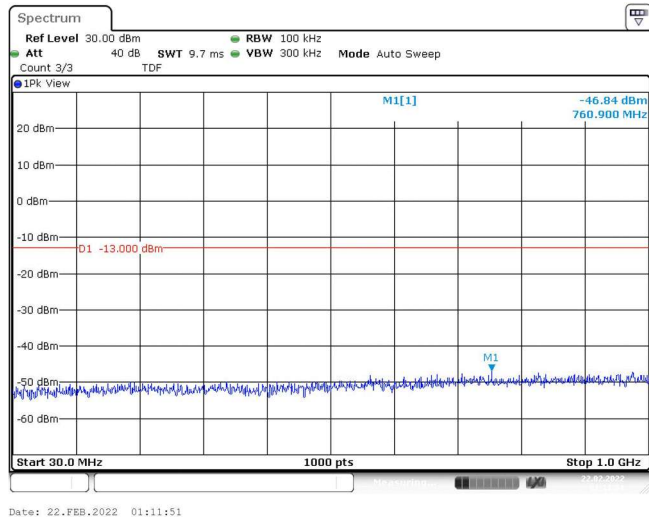

Band4-15MHz-16QAM-20025-1RB#0-Range1:30~1000MHz