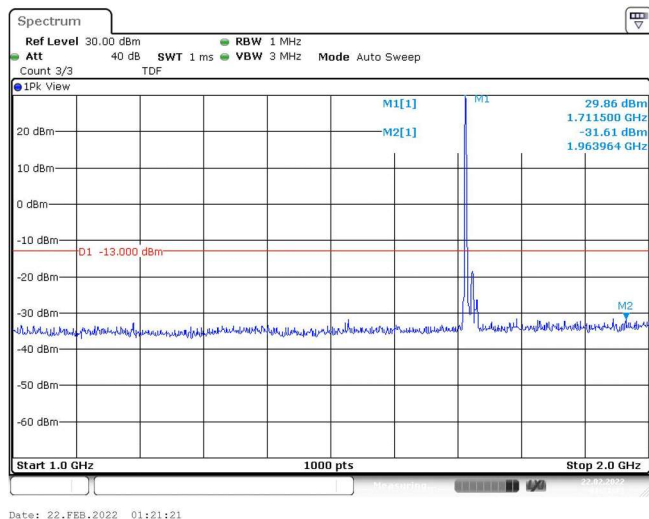

Band4-20MHz-QPSK-20050-1RB#0-Range2:1000~2000MHz