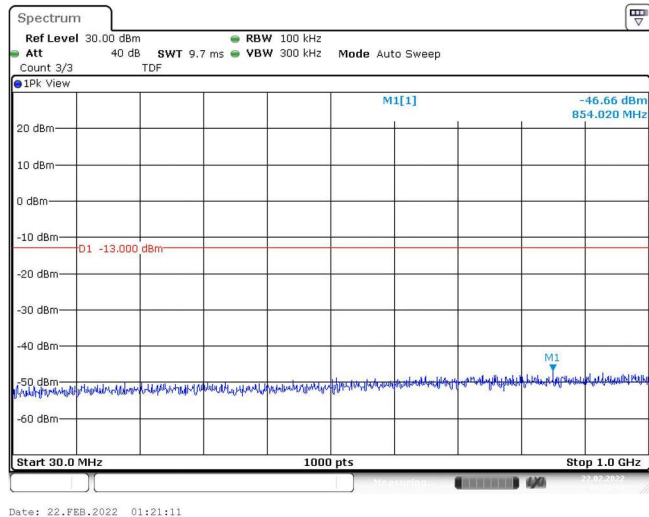

Band4-20MHz-QPSK-20050-1RB#0-Range1:30~1000MHz