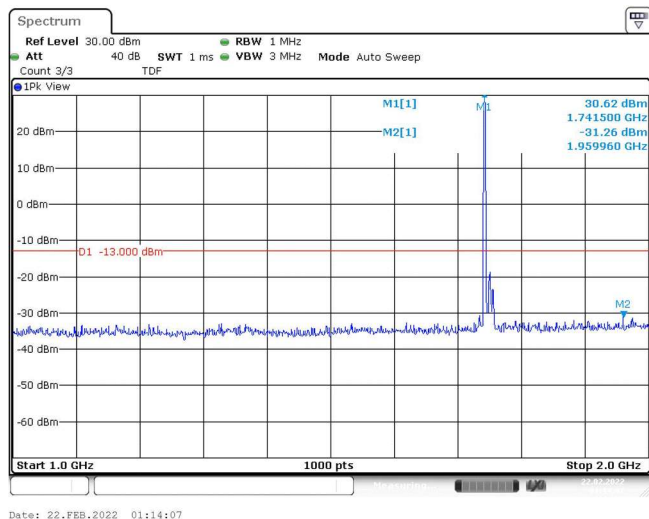

Band4-15MHz-16QAM-20175-1RB#0-Range1:30~1000MHz

Band4-15MHz-16QAM-20175-1RB#0-Range2:1000~2000MHz

Band4-15MHz-16QAM-20175-1RB#0-Range3:2000~20000MHz

Band4-15MHz-16QAM-20325-1RB#0-Range1:30~1000MHz

Band4-15MHz-16QAM-20325-1RB#0-Range2:1000~2000MHz