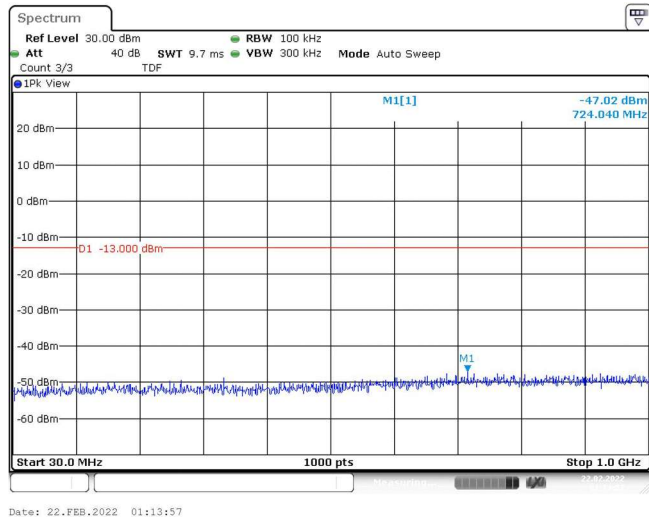

Band4-15MHz-16QAM-20175-1RB#0-Range1:30~1000MHz

Band4-15MHz-16QAM-20175-1RB#0-Range2:1000~2000MHz

Band4-15MHz-16QAM-20175-1RB#0-Range3:2000~20000MHz

Band4-15MHz-16QAM-20325-1RB#0-Range1:30~1000MHz

Band4-15MHz-16QAM-20325-1RB#0-Range2:1000~2000MHz