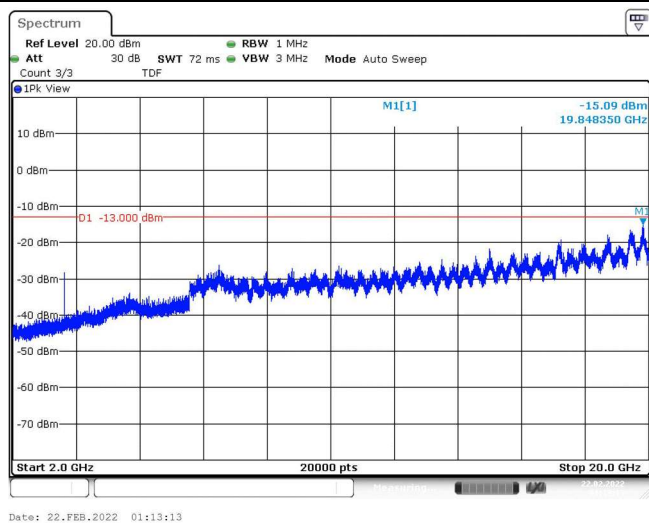

Band4-15MHz-16QAM-20175-1RB#0-Range3:2000~20000MHz