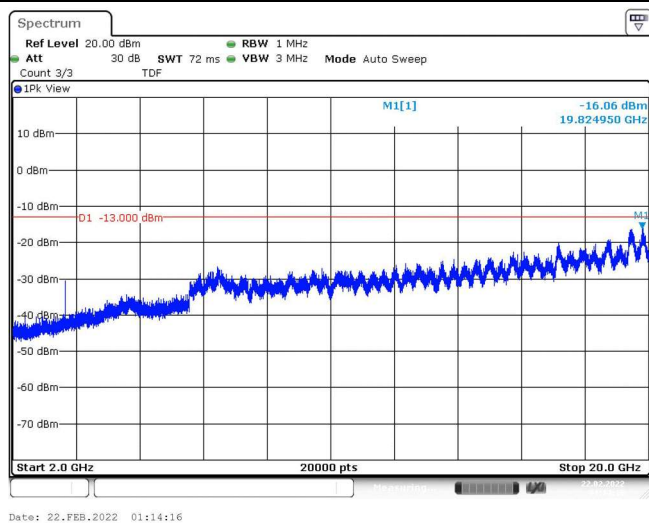

Band4-15MHz-16QAM-20175-1RB#0-Range1:30~1000MHz

Band4-15MHz-16QAM-20175-1RB#0-Range2:1000~2000MHz

Band4-15MHz-16QAM-20175-1RB#0-Range3:2000~20000MHz

Band4-15MHz-16QAM-20325-1RB#0-Range1:30~1000MHz

Band4-15MHz-16QAM-20325-1RB#0-Range2:1000~2000MHz