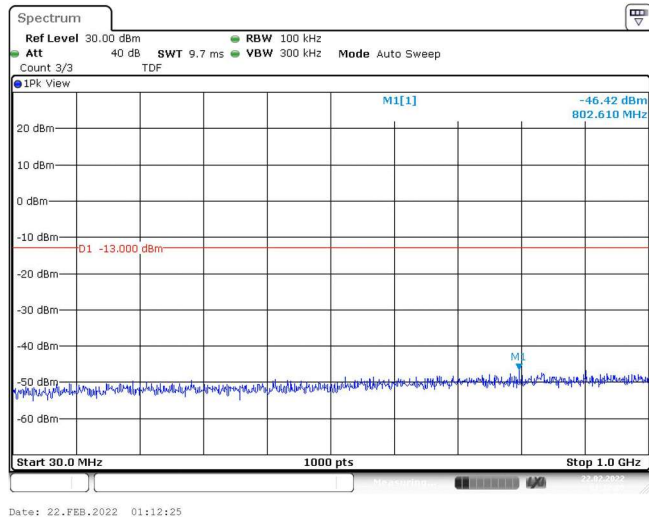

Band4-15MHz-QPSK-20175-1RB#0-Range1:30~1000MHz