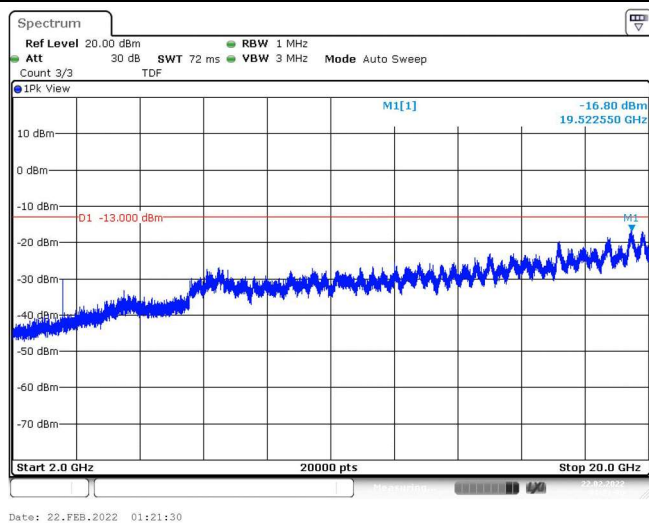

Band4-20MHz-QPSK-20050-1RB#0-Range3:2000~20000MHz