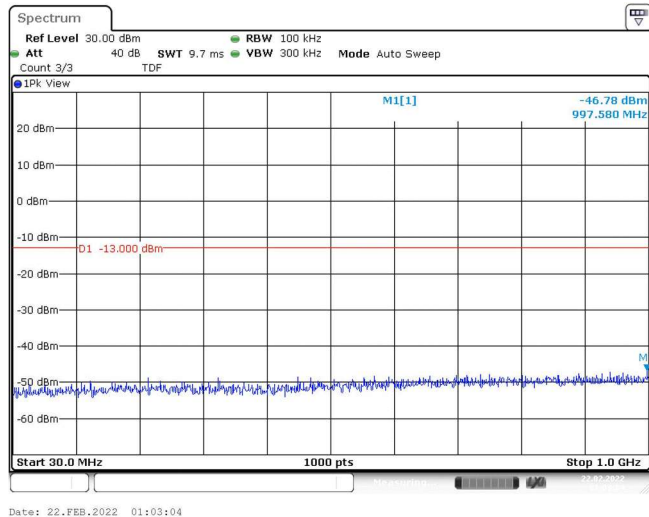

Band4-10MHz-16QAM-20175-1RB#0-Range1:30~1000MHz