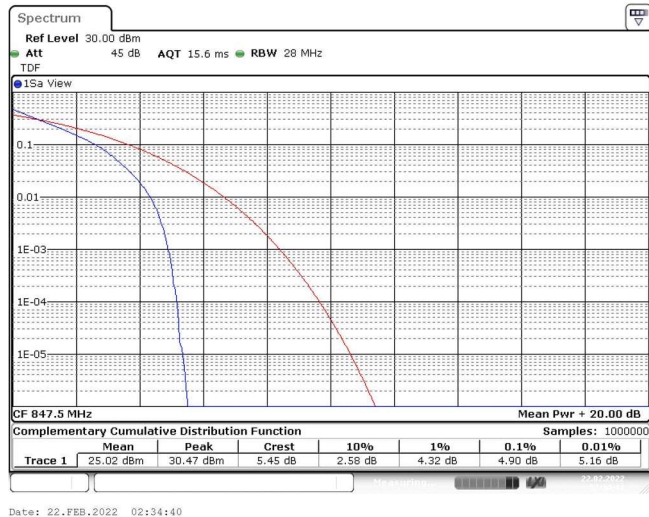

Band5-3MHz-QPSK-20635-15RB#0

Band5-3MHz-16QAM-20415-1RB#0

Band5-3MHz-16QAM-20415-15RB#0