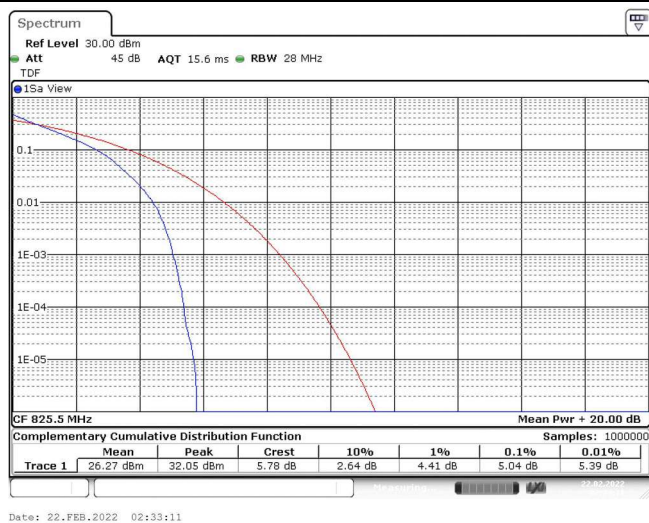

Band5-3MHz-QPSK-20415-1RB#0

Band5-3MHz-QPSK-20415-15RB#0