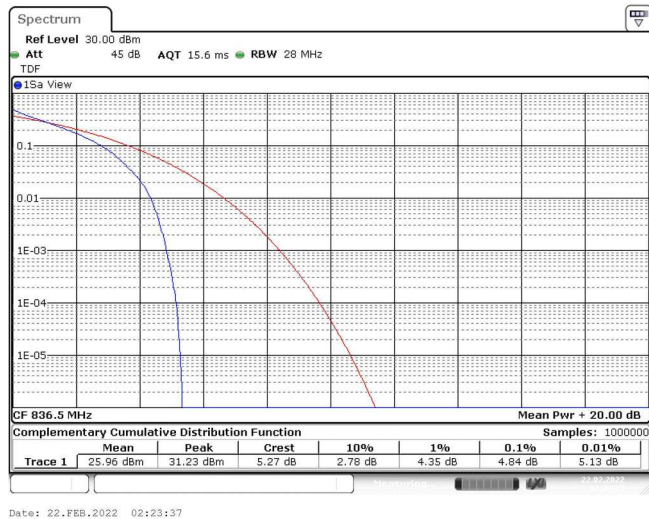

# Test Graphs

Band5-1.4MHz-QPSK-20407-1RB#0

Band5-1.4MHz-QPSK-20407-6RB#0

Band5-1.4MHz-QPSK-20525-1RB#0

Band5-1.4MHz-QPSK-20525-6RB#0

Band5-1.4MHz-QPSK-20643-1RB#0

Band5-1.4MHz-QPSK-20643-6RB#0

Band5-1.4MHz-16QAM-20407-1RB#0