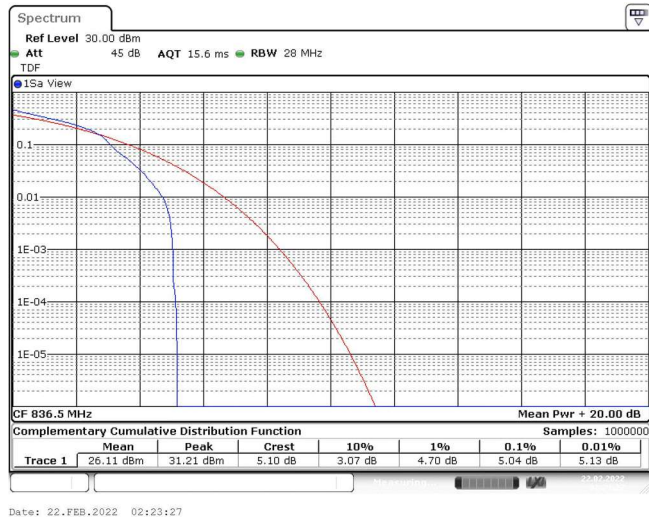

Band5-1.4MHz-16QAM-20525-1RB#0

Band5-1.4MHz-16QAM-20525-6RB#0

Band5-1.4MHz-16QAM-20643-1RB#0