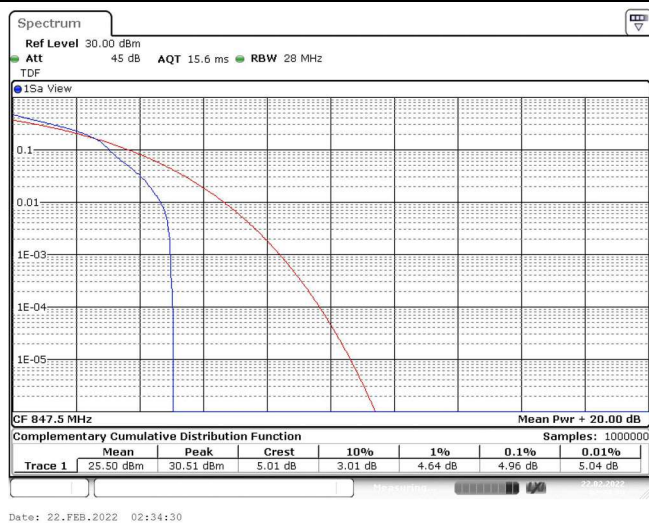

Band5-3MHz-16QAM-20525-15RB#0

Band5-3MHz-16QAM-20635-1RB#0