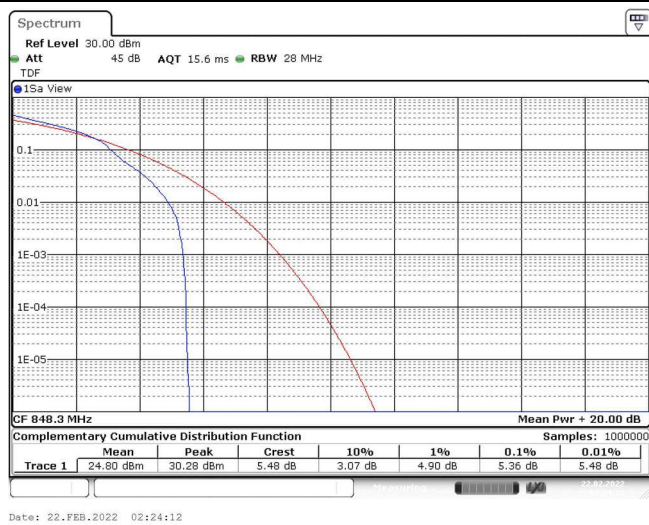

Band5-1.4MHz-16QAM-20525-6RB#0

Band5-1.4MHz-16QAM-20643-1RB#0