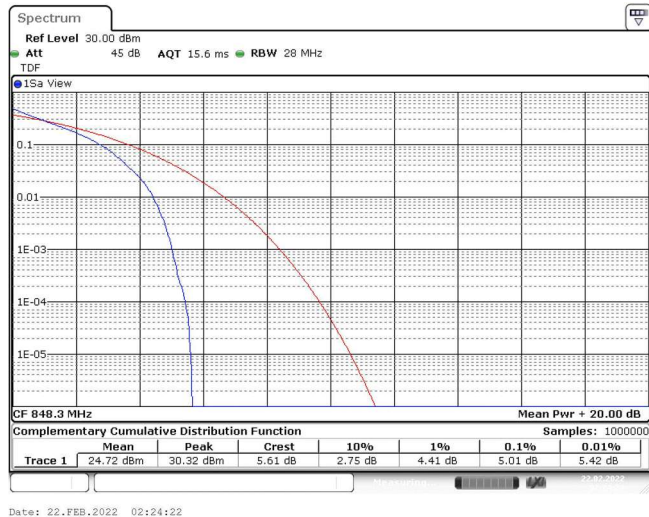

# Test Graphs

Band5-1.4MHz-QPSK-20407-1RB#0

Band5-1.4MHz-QPSK-20407-6RB#0

Band5-1.4MHz-QPSK-20525-1RB#0

Band5-1.4MHz-QPSK-20525-6RB#0

Band5-1.4MHz-QPSK-20643-1RB#0

Band5-1.4MHz-QPSK-20643-6RB#0

Band5-1.4MHz-16QAM-20407-1RB#0