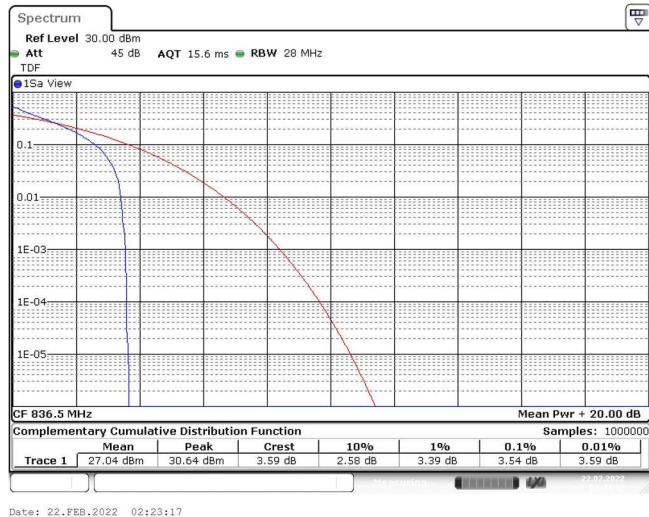

Band5-1.4MHz-QPSK-20525-1RB#0

Band5-1.4MHz-QPSK-20525-6RB#0

Band5-1.4MHz-QPSK-20643-1RB#0