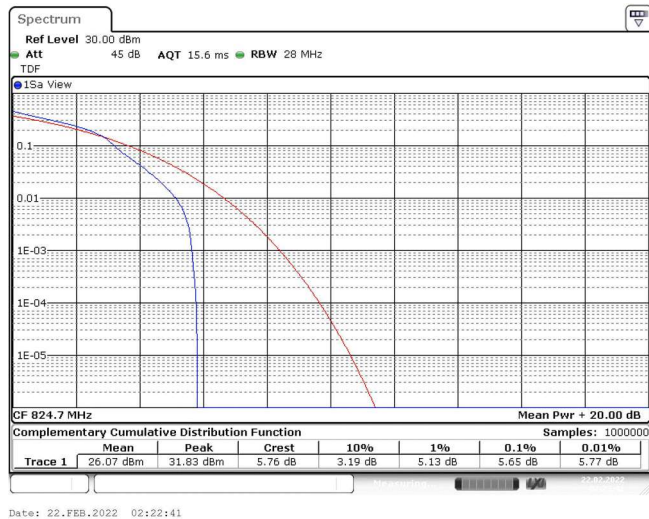

# Test Graphs

Band5-1.4MHz-QPSK-20407-1RB#0

Band5-1.4MHz-QPSK-20407-6RB#0

Band5-1.4MHz-QPSK-20525-1RB#0

Band5-1.4MHz-QPSK-20525-6RB#0

Band5-1.4MHz-QPSK-20643-1RB#0

Band5-1.4MHz-QPSK-20643-6RB#0

Band5-1.4MHz-16QAM-20407-1RB#0