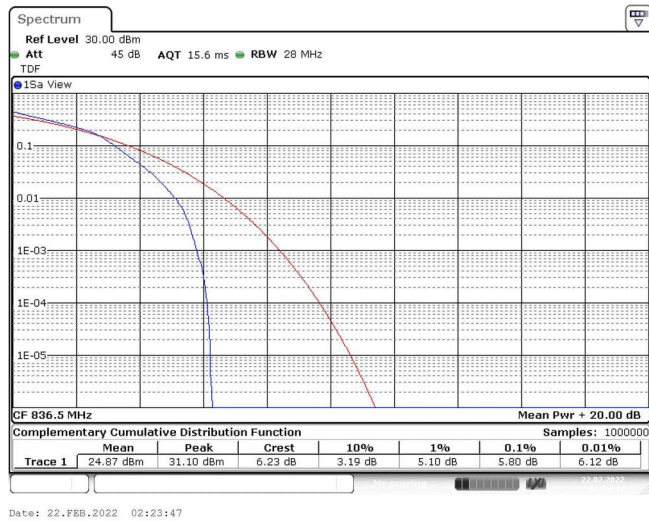

Band5-1.4MHz-16QAM-20525-1RB#0