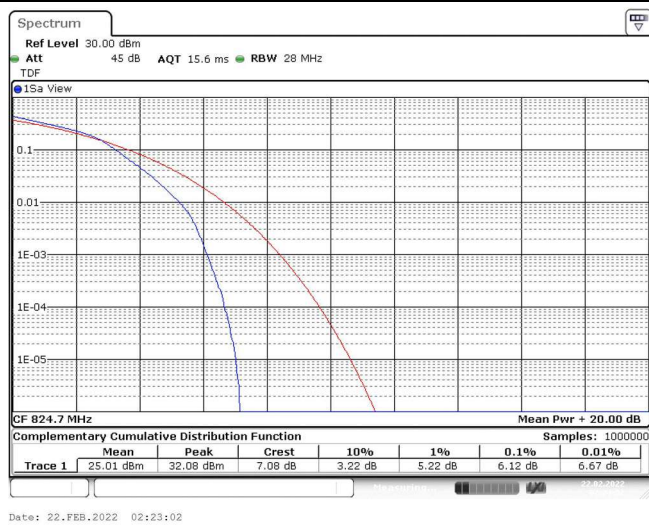

# Test Graphs

Band5-1.4MHz-QPSK-20407-1RB#0

Band5-1.4MHz-QPSK-20407-6RB#0

Band5-1.4MHz-QPSK-20525-1RB#0

Band5-1.4MHz-QPSK-20525-6RB#0

Band5-1.4MHz-QPSK-20643-1RB#0

Band5-1.4MHz-QPSK-20643-6RB#0

Band5-1.4MHz-16QAM-20407-1RB#0