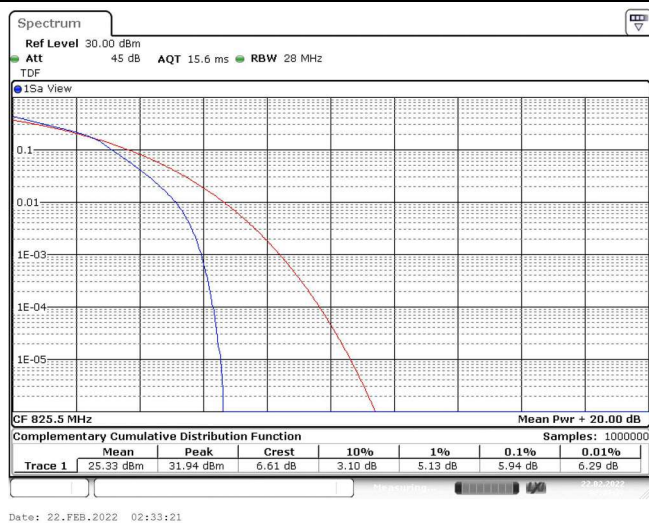

Band5-3MHz-16QAM-20415-1RB#0

Band5-3MHz-16QAM-20415-15RB#0