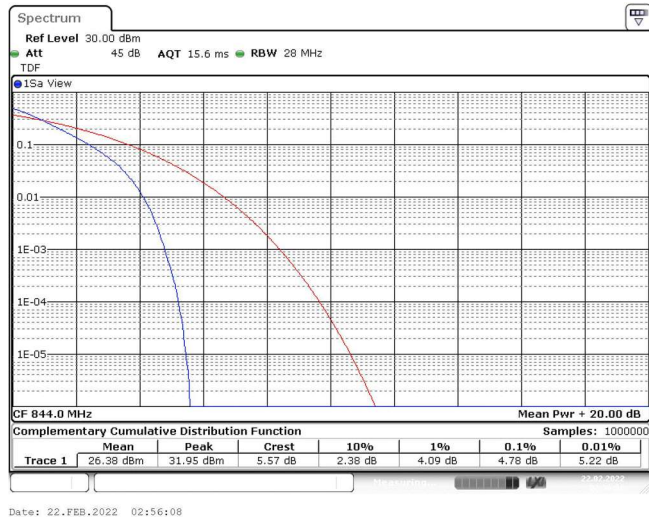

Band5-10MHz-QPSK-20600-50RB#0

Band5-10MHz-16QAM-20450-1RB#0

Band5-10MHz-16QAM-20450-50RB#0