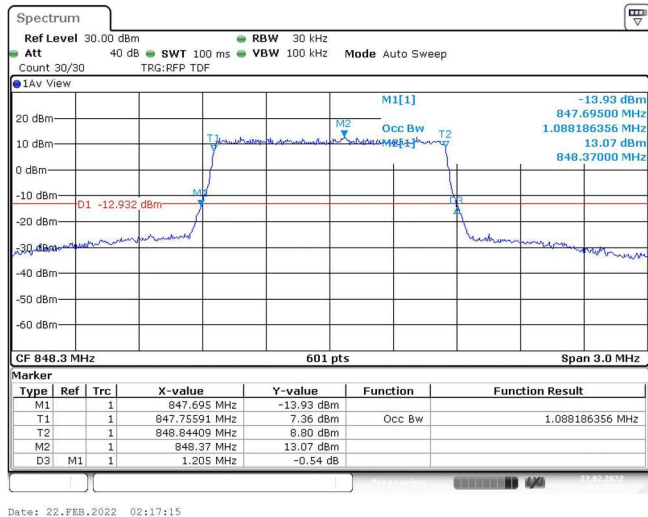

Band5-10MHz-16QAM-20525-1RB#0

Band5-10MHz-16QAM-20525-50RB#0

Band5-10MHz-16QAM-20600-1RB#0

Band5-10MHz-16QAM-20600-50RB#0

Appendix C: 26dB Bandwidth and Occupied Bandwidth

Test Result

Band	Bandwidth	Modulation	Channel	RB Configuration	Occupied Bandwidth (MHz)	26dB Bandwidth (MHz)	Verdict
Band5	1.4MHz	QPSK	20407	6RB#0	1.088	1.205	PASS
Band5	1.4MHz	QPSK	20525	6RB#0	1.088	1.200	PASS
Band5	1.4MHz	QPSK	20643	6RB#0	1.093	1.205	PASS
Band5	1.4MHz	16QAM	20407	6RB#0	1.088	1.225	PASS
Band5	1.4MHz	16QAM	20525	6RB#0	1.088	1.195	PASS
Band5	1.4MHz	16QAM	20643	6RB#0	1.088	1.205	PASS
Band5	3MHz	QPSK	20415	15RB#0	2.696	2.880	PASS
Band5	3MHz	QPSK	20525	15RB#0	2.696	2.870	PASS
Band5	3MHz	QPSK	20635	15RB#0	2.696	2.870	PASS
Band5	3MHz	16QAM	20415	15RB#0	2.696	2.880	PASS
Band5	3MHz	16QAM	20525	15RB#0	2.696	2.870	PASS
Band5	3MHz	16QAM	20635	15RB#0	2.696	2.880	PASS
Band5	5MHz	QPSK	20425	25RB#0	4.505	4.800	PASS
Band5	5MHz	QPSK	20525	25RB#0	4.505	4.790	PASS
Band5	5MHz	QPSK	20625	25RB#0	4.496	4.790	PASS
Band5	5MHz	16QAM	20425	25RB#0	4.496	4.780	PASS
Band5	5MHz	16QAM	20525	25RB#0	4.515	4.780	PASS
Band5	5MHz	16QAM	20625	25RB#0	4.505	4.780	PASS
Band5	10MHz	QPSK	20450	50RB#0	8.985	9.533	PASS
Band5	10MHz	QPSK	20525	50RB#0	8.952	9.533	PASS
Band5	10MHz	QPSK	20600	50RB#0	8.952	9.533	PASS
Band5	10MHz	16QAM	20450	50RB#0	8.985	9.533	PASS
Band5	10MHz	16QAM	20525	50RB#0	8.985	9.533	PASS
Band5	10MHz	16QAM	20600	50RB#0	8.952	9.533	PASS

Test Graphs

Band5-1.4MHz-QPSK-20407-6RB#0-1.088

Band5-1.4MHz-QPSK-20525-6RB#0-1.088

Band5-1.4MHz-QPSK-20643-6RB#0-1.093

Band5-1.4MHz-16QAM-20407-6RB#0-1.088

Band5-1.4MHz-16QAM-20525-6RB#0-1.088

Band5-1.4MHz-16QAM-20643-6RB#0-1.088