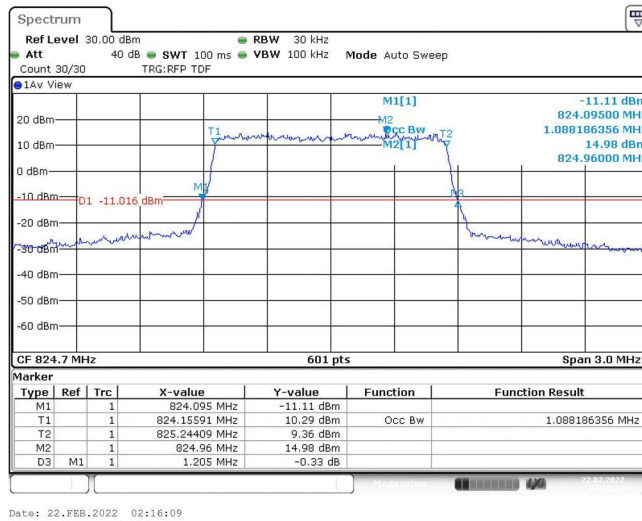

Band5-10MHz-16QAM-20525-1RB#0

Band5-10MHz-16QAM-20525-50RB#0

Band5-10MHz-16QAM-20600-1RB#0

Band5-10MHz-16QAM-20600-50RB#0

Appendix C: 26dB Bandwidth and Occupied Bandwidth

Test Result

Band	Bandwidth	Modulation	Channel	RB Configuration	Occupied Bandwidth (MHz)	26dB Bandwidth (MHz)	Verdict
Band5	1.4MHz	QPSK	20407	6RB#0	1.088	1.205	PASS
Band5	1.4MHz	QPSK	20525	6RB#0	1.088	1.200	PASS
Band5	1.4MHz	QPSK	20643	6RB#0	1.093	1.205	PASS
Band5	1.4MHz	16QAM	20407	6RB#0	1.088	1.225	PASS
Band5	1.4MHz	16QAM	20525	6RB#0	1.088	1.195	PASS
Band5	1.4MHz	16QAM	20643	6RB#0	1.088	1.205	PASS
Band5	3MHz	QPSK	20415	15RB#0	2.696	2.880	PASS
Band5	3MHz	QPSK	20525	15RB#0	2.696	2.870	PASS
Band5	3MHz	QPSK	20635	15RB#0	2.696	2.870	PASS
Band5	3MHz	16QAM	20415	15RB#0	2.696	2.880	PASS
Band5	3MHz	16QAM	20525	15RB#0	2.696	2.870	PASS
Band5	3MHz	16QAM	20635	15RB#0	2.696	2.880	PASS
Band5	5MHz	QPSK	20425	25RB#0	4.505	4.800	PASS
Band5	5MHz	QPSK	20525	25RB#0	4.505	4.790	PASS
Band5	5MHz	QPSK	20625	25RB#0	4.496	4.790	PASS
Band5	5MHz	16QAM	20425	25RB#0	4.496	4.780	PASS
Band5	5MHz	16QAM	20525	25RB#0	4.515	4.780	PASS
Band5	5MHz	16QAM	20625	25RB#0	4.505	4.780	PASS
Band5	10MHz	QPSK	20450	50RB#0	8.985	9.533	PASS
Band5	10MHz	QPSK	20525	50RB#0	8.952	9.533	PASS
Band5	10MHz	QPSK	20600	50RB#0	8.952	9.533	PASS
Band5	10MHz	16QAM	20450	50RB#0	8.985	9.533	PASS
Band5	10MHz	16QAM	20525	50RB#0	8.985	9.533	PASS
Band5	10MHz	16QAM	20600	50RB#0	8.952	9.533	PASS

Test Graphs

Band5-1.4MHz-QPSK-20407-6RB#0-1.088

Band5-1.4MHz-QPSK-20525-6RB#0-1.088

Band5-1.4MHz-QPSK-20643-6RB#0-1.093

Band5-1.4MHz-16QAM-20407-6RB#0-1.088

Band5-1.4MHz-16QAM-20525-6RB#0-1.088

Band5-1.4MHz-16QAM-20643-6RB#0-1.088