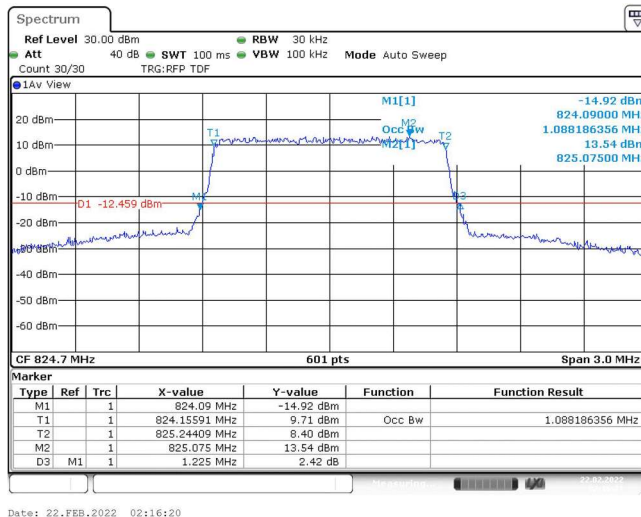

Band5-10MHz-16QAM-20525-1RB#0

Band5-10MHz-16QAM-20525-50RB#0

Band5-10MHz-16QAM-20600-1RB#0

Band5-10MHz-16QAM-20600-50RB#0

Appendix C: 26dB Bandwidth and Occupied Bandwidth

Test Result

Band	Bandwidth	Modulation	Channel	RB Configuration	Occupied Bandwidth (MHz)	26dB Bandwidth (MHz)	Verdict
Band5	1.4MHz	QPSK	20407	6RB#0	1.088	1.205	PASS
Band5	1.4MHz	QPSK	20525	6RB#0	1.088	1.200	PASS
Band5	1.4MHz	QPSK	20643	6RB#0	1.093	1.205	PASS
Band5	1.4MHz	16QAM	20407	6RB#0	1.088	1.225	PASS
Band5	1.4MHz	16QAM	20525	6RB#0	1.088	1.195	PASS
Band5	1.4MHz	16QAM	20643	6RB#0	1.088	1.205	PASS
Band5	3MHz	QPSK	20415	15RB#0	2.696	2.880	PASS
Band5	3MHz	QPSK	20525	15RB#0	2.696	2.870	PASS
Band5	3MHz	QPSK	20635	15RB#0	2.696	2.870	PASS
Band5	3MHz	16QAM	20415	15RB#0	2.696	2.880	PASS
Band5	3MHz	16QAM	20525	15RB#0	2.696	2.870	PASS
Band5	3MHz	16QAM	20635	15RB#0	2.696	2.880	PASS
Band5	5MHz	QPSK	20425	25RB#0	4.505	4.800	PASS
Band5	5MHz	QPSK	20525	25RB#0	4.505	4.790	PASS
Band5	5MHz	QPSK	20625	25RB#0	4.496	4.790	PASS
Band5	5MHz	16QAM	20425	25RB#0	4.496	4.780	PASS
Band5	5MHz	16QAM	20525	25RB#0	4.515	4.780	PASS
Band5	5MHz	16QAM	20625	25RB#0	4.505	4.780	PASS
Band5	10MHz	QPSK	20450	50RB#0	8.985	9.533	PASS
Band5	10MHz	QPSK	20525	50RB#0	8.952	9.533	PASS
Band5	10MHz	QPSK	20600	50RB#0	8.952	9.533	PASS
Band5	10MHz	16QAM	20450	50RB#0	8.985	9.533	PASS
Band5	10MHz	16QAM	20525	50RB#0	8.985	9.533	PASS
Band5	10MHz	16QAM	20600	50RB#0	8.952	9.533	PASS

Test Graphs

Band5-1.4MHz-QPSK-20407-6RB#0-1.088

Band5-1.4MHz-QPSK-20525-6RB#0-1.088

Band5-1.4MHz-QPSK-20643-6RB#0-1.093

Band5-1.4MHz-16QAM-20407-6RB#0-1.088

Band5-1.4MHz-16QAM-20525-6RB#0-1.088

Band5-1.4MHz-16QAM-20643-6RB#0-1.088