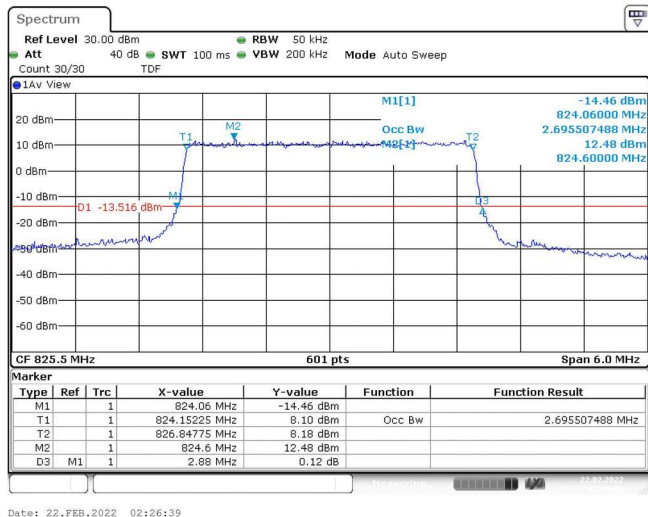

Test Graphs

Band5-1.4MHz-QPSK-20407-6RB#0-1.088

Band5-1.4MHz-QPSK-20525-6RB#0-1.088

Band5-1.4MHz-QPSK-20643-6RB#0-1.093

Band5-1.4MHz-16QAM-20407-6RB#0-1.088

Band5-1.4MHz-16QAM-20525-6RB#0-1.088

Band5-1.4MHz-16QAM-20643-6RB#0-1.088