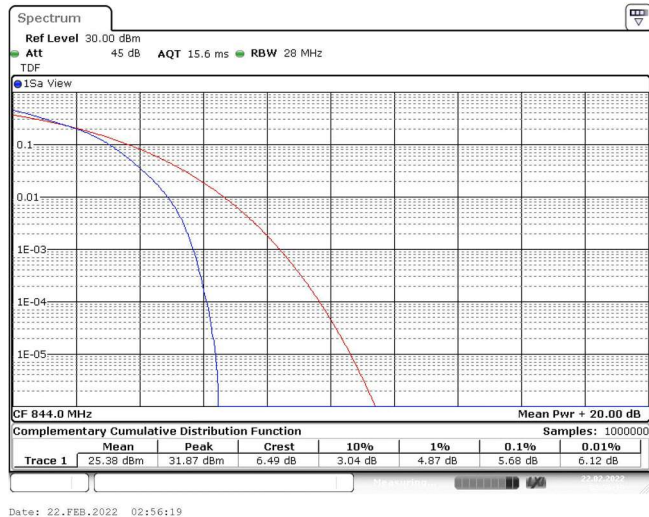

Band5-10MHz-16QAM-20525-1RB#0

Band5-10MHz-16QAM-20525-50RB#0

Band5-10MHz-16QAM-20600-1RB#0

Band5-10MHz-16QAM-20600-50RB#0

Appendix C: 26dB Bandwidth and Occupied Bandwidth

Test Result

Band	Bandwidth	Modulation	Channel	RB Configuration	Occupied Bandwidth (MHz)	26dB Bandwidth (MHz)	Verdict
Band5	1.4MHz	QPSK	20407	6RB#0	1.088	1.205	PASS
Band5	1.4MHz	QPSK	20525	6RB#0	1.088	1.200	PASS
Band5	1.4MHz	QPSK	20643	6RB#0	1.093	1.205	PASS
Band5	1.4MHz	16QAM	20407	6RB#0	1.088	1.225	PASS
Band5	1.4MHz	16QAM	20525	6RB#0	1.088	1.195	PASS
Band5	1.4MHz	16QAM	20643	6RB#0	1.088	1.205	PASS
Band5	3MHz	QPSK	20415	15RB#0	2.696	2.880	PASS
Band5	3MHz	QPSK	20525	15RB#0	2.696	2.870	PASS
Band5	3MHz	QPSK	20635	15RB#0	2.696	2.870	PASS
Band5	3MHz	16QAM	20415	15RB#0	2.696	2.880	PASS
Band5	3MHz	16QAM	20525	15RB#0	2.696	2.870	PASS
Band5	3MHz	16QAM	20635	15RB#0	2.696	2.880	PASS
Band5	5MHz	QPSK	20425	25RB#0	4.505	4.800	PASS
Band5	5MHz	QPSK	20525	25RB#0	4.505	4.790	PASS
Band5	5MHz	QPSK	20625	25RB#0	4.496	4.790	PASS
Band5	5MHz	16QAM	20425	25RB#0	4.496	4.780	PASS
Band5	5MHz	16QAM	20525	25RB#0	4.515	4.780	PASS
Band5	5MHz	16QAM	20625	25RB#0	4.505	4.780	PASS
Band5	10MHz	QPSK	20450	50RB#0	8.985	9.533	PASS
Band5	10MHz	QPSK	20525	50RB#0	8.952	9.533	PASS
Band5	10MHz	QPSK	20600	50RB#0	8.952	9.533	PASS
Band5	10MHz	16QAM	20450	50RB#0	8.985	9.533	PASS
Band5	10MHz	16QAM	20525	50RB#0	8.985	9.533	PASS
Band5	10MHz	16QAM	20600	50RB#0	8.952	9.533	PASS