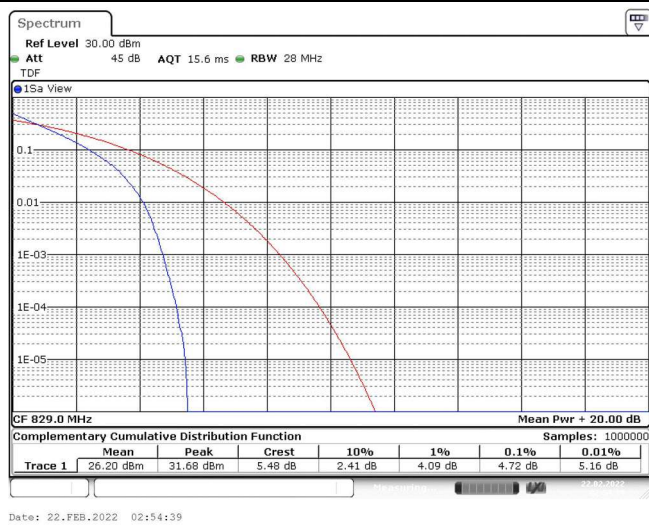

Band5-5MHz-QPSK-20625-25RB#0

Band5-5MHz-16QAM-20425-1RB#0

Band5-5MHz-16QAM-20425-25RB#0

Band5-5MHz-16QAM-20525-1RB#0

Band5-5MHz-16QAM-20525-25RB#0

Band5-5MHz-16QAM-20625-1RB#0

Band5-5MHz-16QAM-20625-25RB#0

Band5-10MHz-QPSK-20450-1RB#0