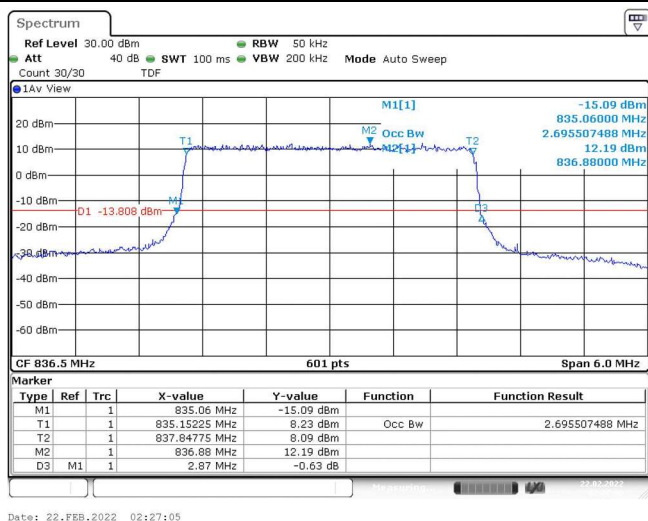

Band5-3MHz-QPSK-20415-15RB#0-2.696

Band5-3MHz-QPSK-20525-15RB#0-2.696