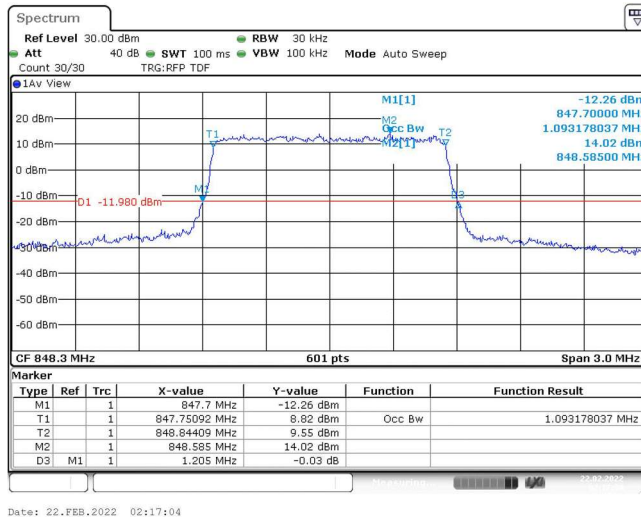

Band5-10MHz-16QAM-20525-1RB#0

Band5-10MHz-16QAM-20525-50RB#0

Band5-10MHz-16QAM-20600-1RB#0

Band5-10MHz-16QAM-20600-50RB#0

Appendix C: 26dB Bandwidth and Occupied Bandwidth

Test Result

Band	Bandwidth	Modulation	Channel	RB Configuration	Occupied Bandwidth (MHz)	26dB Bandwidth (MHz)	Verdict
Band5	1.4MHz	QPSK	20407	6RB#0	1.088	1.205	PASS
Band5	1.4MHz	QPSK	20525	6RB#0	1.088	1.200	PASS
Band5	1.4MHz	QPSK	20643	6RB#0	1.093	1.205	PASS
Band5	1.4MHz	16QAM	20407	6RB#0	1.088	1.225	PASS
Band5	1.4MHz	16QAM	20525	6RB#0	1.088	1.195	PASS
Band5	1.4MHz	16QAM	20643	6RB#0	1.088	1.205	PASS
Band5	3MHz	QPSK	20415	15RB#0	2.696	2.880	PASS
Band5	3MHz	QPSK	20525	15RB#0	2.696	2.870	PASS
Band5	3MHz	QPSK	20635	15RB#0	2.696	2.870	PASS
Band5	3MHz	16QAM	20415	15RB#0	2.696	2.880	PASS
Band5	3MHz	16QAM	20525	15RB#0	2.696	2.870	PASS
Band5	3MHz	16QAM	20635	15RB#0	2.696	2.880	PASS
Band5	5MHz	QPSK	20425	25RB#0	4.505	4.800	PASS
Band5	5MHz	QPSK	20525	25RB#0	4.505	4.790	PASS
Band5	5MHz	QPSK	20625	25RB#0	4.496	4.790	PASS
Band5	5MHz	16QAM	20425	25RB#0	4.496	4.780	PASS
Band5	5MHz	16QAM	20525	25RB#0	4.515	4.780	PASS
Band5	5MHz	16QAM	20625	25RB#0	4.505	4.780	PASS
Band5	10MHz	QPSK	20450	50RB#0	8.985	9.533	PASS
Band5	10MHz	QPSK	20525	50RB#0	8.952	9.533	PASS
Band5	10MHz	QPSK	20600	50RB#0	8.952	9.533	PASS
Band5	10MHz	16QAM	20450	50RB#0	8.985	9.533	PASS
Band5	10MHz	16QAM	20525	50RB#0	8.985	9.533	PASS
Band5	10MHz	16QAM	20600	50RB#0	8.952	9.533	PASS

Test Graphs

Band5-1.4MHz-QPSK-20407-6RB#0-1.088

Band5-1.4MHz-QPSK-20525-6RB#0-1.088

Band5-1.4MHz-QPSK-20643-6RB#0-1.093

Band5-1.4MHz-16QAM-20407-6RB#0-1.088

Band5-1.4MHz-16QAM-20525-6RB#0-1.088

Band5-1.4MHz-16QAM-20643-6RB#0-1.088