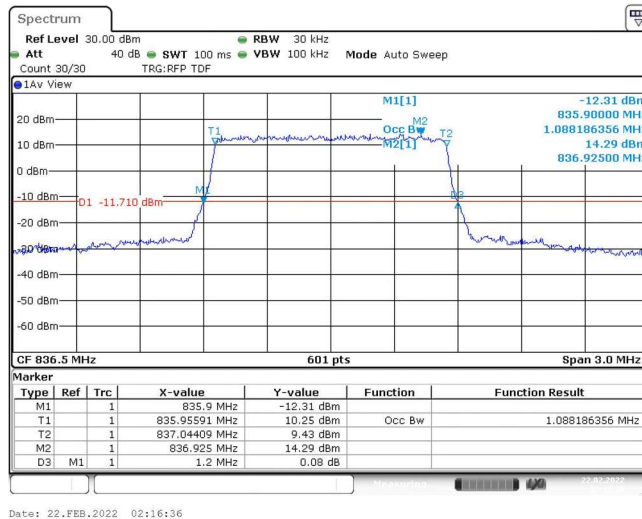

Band5-10MHz-16QAM-20525-1RB#0

Band5-10MHz-16QAM-20525-50RB#0

Band5-10MHz-16QAM-20600-1RB#0

Band5-10MHz-16QAM-20600-50RB#0

Appendix C: 26dB Bandwidth and Occupied Bandwidth

Test Result

Band	Bandwidth	Modulation	Channel	RB Configuration	Occupied Bandwidth (MHz)	26dB Bandwidth (MHz)	Verdict
Band5	1.4MHz	QPSK	20407	6RB#0	1.088	1.205	PASS
Band5	1.4MHz	QPSK	20525	6RB#0	1.088	1.200	PASS
Band5	1.4MHz	QPSK	20643	6RB#0	1.093	1.205	PASS
Band5	1.4MHz	16QAM	20407	6RB#0	1.088	1.225	PASS
Band5	1.4MHz	16QAM	20525	6RB#0	1.088	1.195	PASS
Band5	1.4MHz	16QAM	20643	6RB#0	1.088	1.205	PASS
Band5	3MHz	QPSK	20415	15RB#0	2.696	2.880	PASS
Band5	3MHz	QPSK	20525	15RB#0	2.696	2.870	PASS
Band5	3MHz	QPSK	20635	15RB#0	2.696	2.870	PASS
Band5	3MHz	16QAM	20415	15RB#0	2.696	2.880	PASS
Band5	3MHz	16QAM	20525	15RB#0	2.696	2.870	PASS
Band5	3MHz	16QAM	20635	15RB#0	2.696	2.880	PASS
Band5	5MHz	QPSK	20425	25RB#0	4.505	4.800	PASS
Band5	5MHz	QPSK	20525	25RB#0	4.505	4.790	PASS
Band5	5MHz	QPSK	20625	25RB#0	4.496	4.790	PASS
Band5	5MHz	16QAM	20425	25RB#0	4.496	4.780	PASS
Band5	5MHz	16QAM	20525	25RB#0	4.515	4.780	PASS
Band5	5MHz	16QAM	20625	25RB#0	4.505	4.780	PASS
Band5	10MHz	QPSK	20450	50RB#0	8.985	9.533	PASS
Band5	10MHz	QPSK	20525	50RB#0	8.952	9.533	PASS
Band5	10MHz	QPSK	20600	50RB#0	8.952	9.533	PASS
Band5	10MHz	16QAM	20450	50RB#0	8.985	9.533	PASS
Band5	10MHz	16QAM	20525	50RB#0	8.985	9.533	PASS
Band5	10MHz	16QAM	20600	50RB#0	8.952	9.533	PASS

Test Graphs

Band5-1.4MHz-QPSK-20407-6RB#0-1.088

Band5-1.4MHz-QPSK-20525-6RB#0-1.088

Band5-1.4MHz-QPSK-20643-6RB#0-1.093

Band5-1.4MHz-16QAM-20407-6RB#0-1.088

Band5-1.4MHz-16QAM-20525-6RB#0-1.088

Band5-1.4MHz-16QAM-20643-6RB#0-1.088