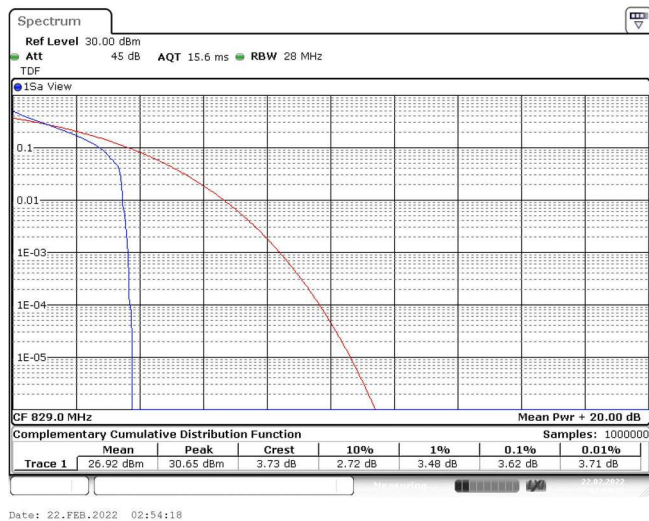

Band5-5MHz-QPSK-20625-25RB#0

Band5-5MHz-16QAM-20425-1RB#0

Band5-5MHz-16QAM-20425-25RB#0

Band5-5MHz-16QAM-20525-1RB#0

Band5-5MHz-16QAM-20525-25RB#0

Band5-5MHz-16QAM-20625-1RB#0

Band5-5MHz-16QAM-20625-25RB#0

Band5-10MHz-QPSK-20450-1RB#0