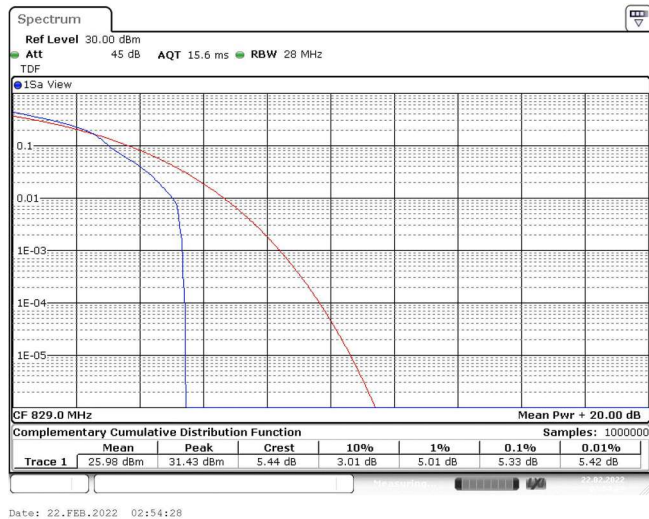

Band5-10MHz-QPSK-20600-50RB#0