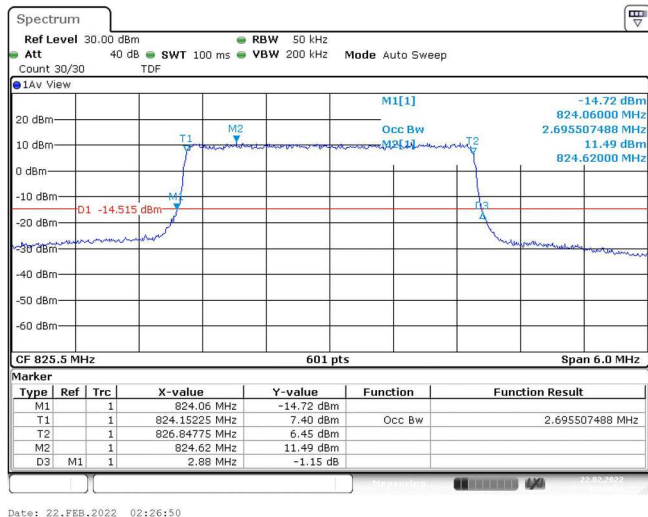

Band5-3MHz-QPSK-20635-15RB#0-2.696