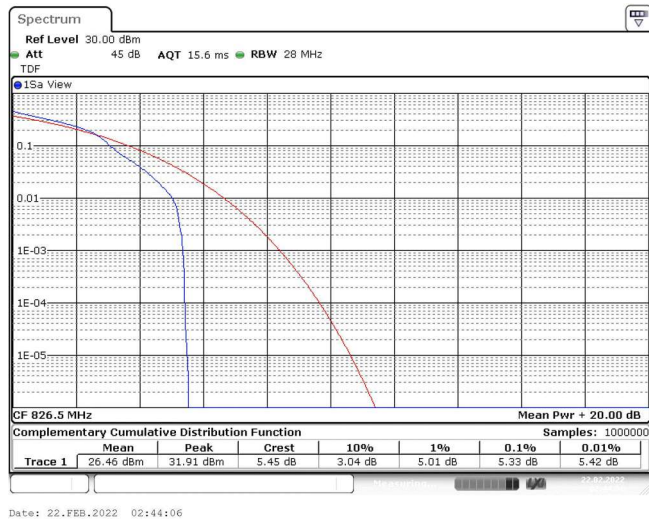

Band5-5MHz-QPSK-20625-25RB#0

Band5-5MHz-16QAM-20425-1RB#0

Band5-5MHz-16QAM-20425-25RB#0

Band5-5MHz-16QAM-20525-1RB#0

Band5-5MHz-16QAM-20525-25RB#0

Band5-5MHz-16QAM-20625-1RB#0

Band5-5MHz-16QAM-20625-25RB#0

Band5-10MHz-QPSK-20450-1RB#0