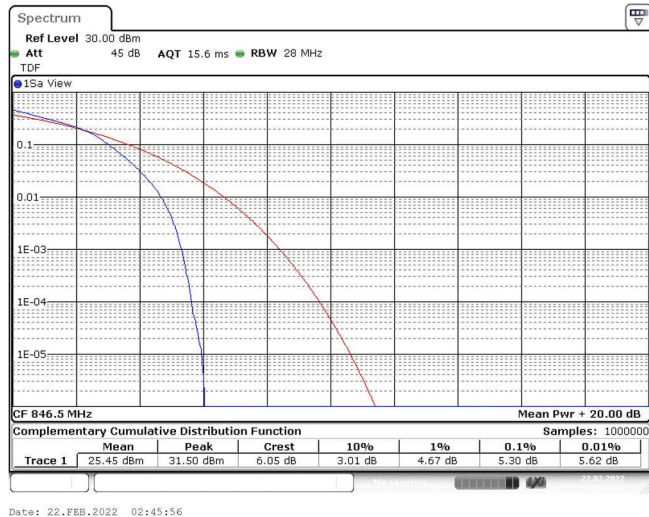

Band5-5MHz-QPSK-20625-25RB#0

Band5-5MHz-16QAM-20425-1RB#0

Band5-5MHz-16QAM-20425-25RB#0

Band5-5MHz-16QAM-20525-1RB#0

Band5-5MHz-16QAM-20525-25RB#0

Band5-5MHz-16QAM-20625-1RB#0

Band5-5MHz-16QAM-20625-25RB#0

Band5-10MHz-QPSK-20450-1RB#0