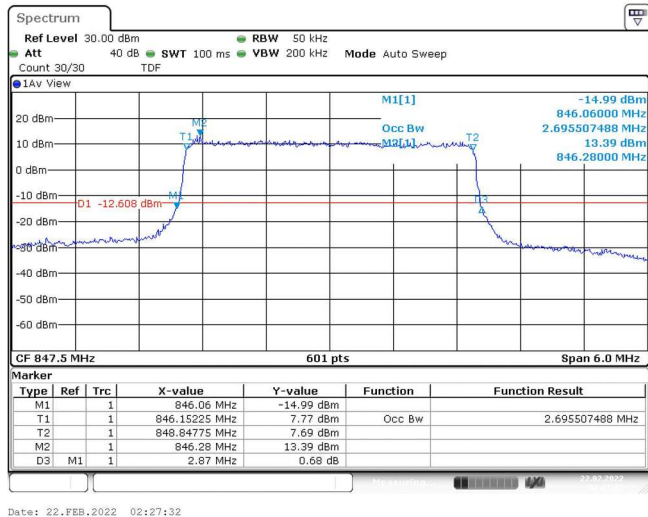

Band5-3MHz-QPSK-20635-15RB#0-2.696

Band5-3MHz-16QAM-20415-15RB#0-2.696

Band5-3MHz-16QAM-20525-15RB#0-2.696