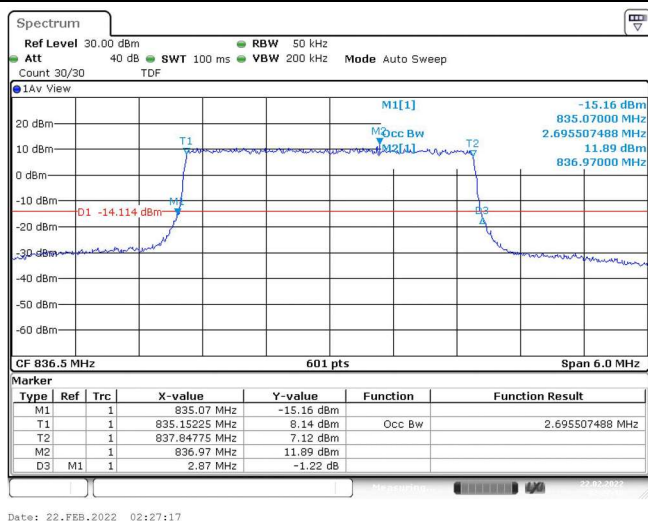

Band5-3MHz-16QAM-20415-15RB#0-2.696

Band5-3MHz-16QAM-20525-15RB#0-2.696