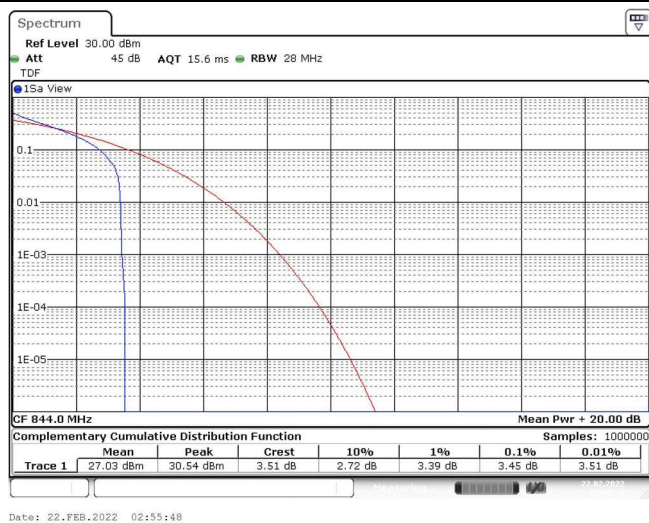

Band5-10MHz-QPSK-20525-50RB#0

Band5-10MHz-QPSK-20600-1RB#0