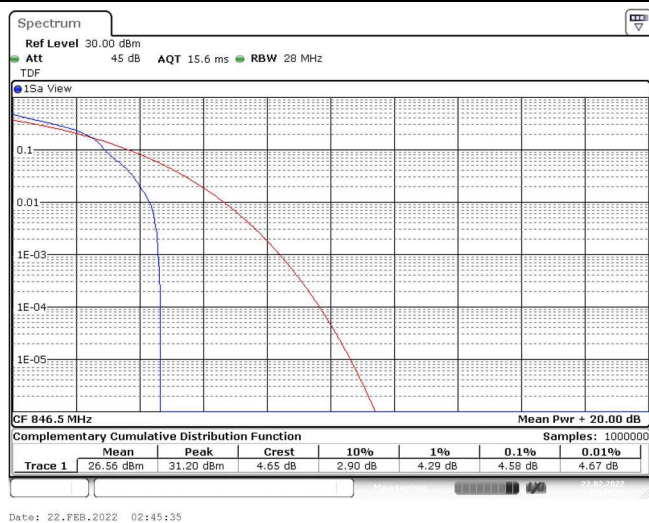

Band5-5MHz-QPSK-20625-25RB#0

Band5-5MHz-16QAM-20425-1RB#0

Band5-5MHz-16QAM-20425-25RB#0

Band5-5MHz-16QAM-20525-1RB#0

Band5-5MHz-16QAM-20525-25RB#0

Band5-5MHz-16QAM-20625-1RB#0

Band5-5MHz-16QAM-20625-25RB#0

Band5-10MHz-QPSK-20450-1RB#0