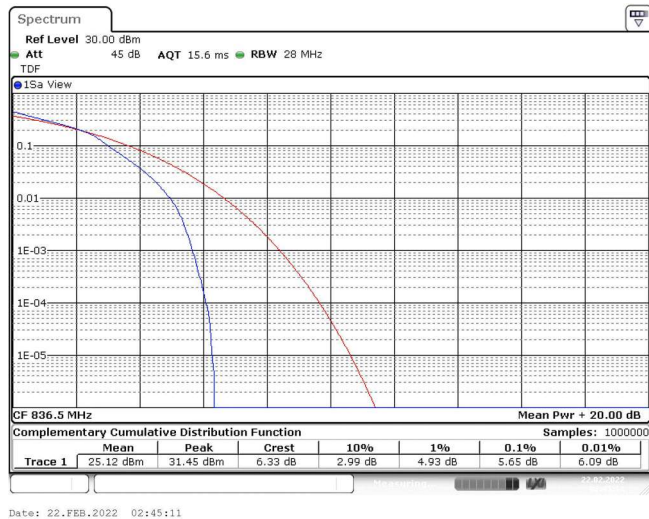

Band5-5MHz-QPSK-20625-25RB#0

Band5-5MHz-16QAM-20425-1RB#0

Band5-5MHz-16QAM-20425-25RB#0

Band5-5MHz-16QAM-20525-1RB#0

Band5-5MHz-16QAM-20525-25RB#0

Band5-5MHz-16QAM-20625-1RB#0

Band5-5MHz-16QAM-20625-25RB#0

Band5-10MHz-QPSK-20450-1RB#0