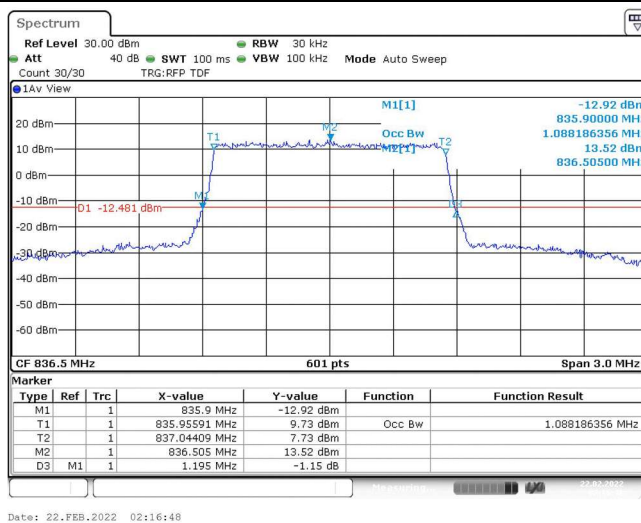

Test Graphs

Band5-1.4MHz-QPSK-20407-6RB#0-1.088

Band5-1.4MHz-QPSK-20525-6RB#0-1.088

Band5-1.4MHz-QPSK-20643-6RB#0-1.093

Band5-1.4MHz-16QAM-20407-6RB#0-1.088

Band5-1.4MHz-16QAM-20525-6RB#0-1.088

Band5-1.4MHz-16QAM-20643-6RB#0-1.088