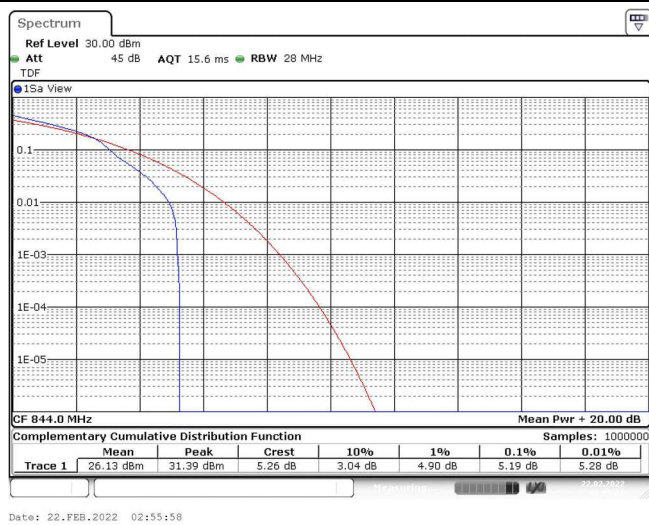

Band5-10MHz-16QAM-20525-1RB#0

Band5-10MHz-16QAM-20525-50RB#0

Band5-10MHz-16QAM-20600-1RB#0

Band5-10MHz-16QAM-20600-50RB#0

Appendix C: 26dB Bandwidth and Occupied Bandwidth

Test Result

Band	Bandwidth	Modulation	Channel	RB Configuration	Occupied Bandwidth (MHz)	26dB Bandwidth (MHz)	Verdict
Band5	1.4MHz	QPSK	20407	6RB#0	1.088	1.205	PASS
Band5	1.4MHz	QPSK	20525	6RB#0	1.088	1.200	PASS
Band5	1.4MHz	QPSK	20643	6RB#0	1.093	1.205	PASS
Band5	1.4MHz	16QAM	20407	6RB#0	1.088	1.225	PASS
Band5	1.4MHz	16QAM	20525	6RB#0	1.088	1.195	PASS
Band5	1.4MHz	16QAM	20643	6RB#0	1.088	1.205	PASS
Band5	3MHz	QPSK	20415	15RB#0	2.696	2.880	PASS
Band5	3MHz	QPSK	20525	15RB#0	2.696	2.870	PASS
Band5	3MHz	QPSK	20635	15RB#0	2.696	2.870	PASS
Band5	3MHz	16QAM	20415	15RB#0	2.696	2.880	PASS
Band5	3MHz	16QAM	20525	15RB#0	2.696	2.870	PASS
Band5	3MHz	16QAM	20635	15RB#0	2.696	2.880	PASS
Band5	5MHz	QPSK	20425	25RB#0	4.505	4.800	PASS
Band5	5MHz	QPSK	20525	25RB#0	4.505	4.790	PASS
Band5	5MHz	QPSK	20625	25RB#0	4.496	4.790	PASS
Band5	5MHz	16QAM	20425	25RB#0	4.496	4.780	PASS
Band5	5MHz	16QAM	20525	25RB#0	4.515	4.780	PASS
Band5	5MHz	16QAM	20625	25RB#0	4.505	4.780	PASS
Band5	10MHz	QPSK	20450	50RB#0	8.985	9.533	PASS
Band5	10MHz	QPSK	20525	50RB#0	8.952	9.533	PASS
Band5	10MHz	QPSK	20600	50RB#0	8.952	9.533	PASS
Band5	10MHz	16QAM	20450	50RB#0	8.985	9.533	PASS
Band5	10MHz	16QAM	20525	50RB#0	8.985	9.533	PASS
Band5	10MHz	16QAM	20600	50RB#0	8.952	9.533	PASS