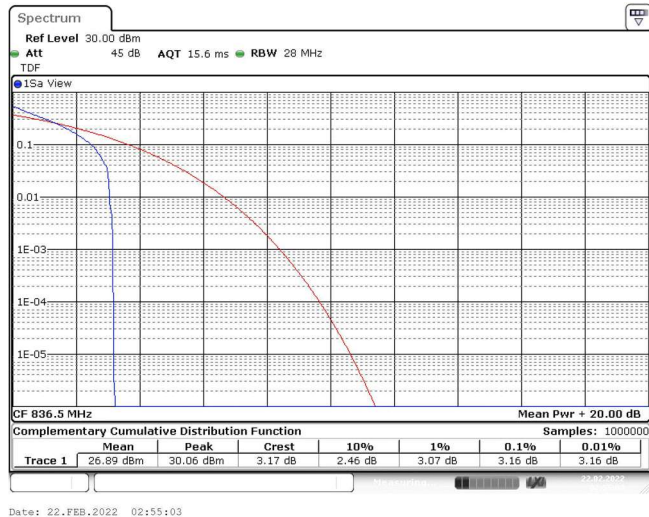

Band5-10MHz-QPSK-20525-1RB#0

Band5-10MHz-QPSK-20525-50RB#0

Band5-10MHz-QPSK-20600-1RB#0