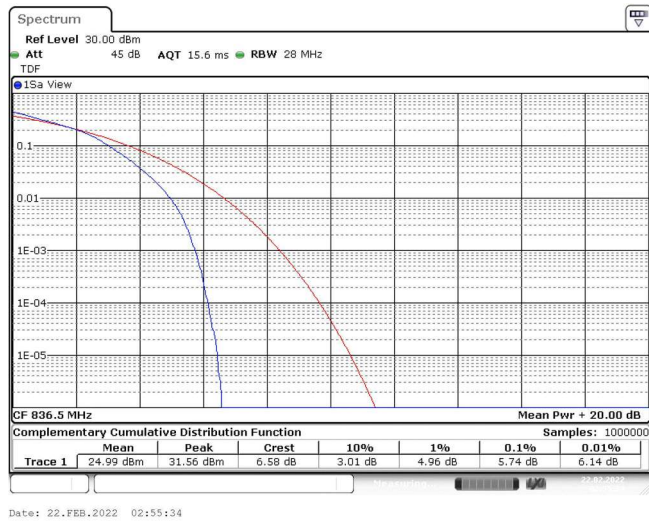

Band5-10MHz-16QAM-20525-1RB#0

Band5-10MHz-16QAM-20525-50RB#0

Band5-10MHz-16QAM-20600-1RB#0

Band5-10MHz-16QAM-20600-50RB#0

Appendix C: 26dB Bandwidth and Occupied Bandwidth

Test Result

Band	Bandwidth	Modulation	Channel	RB Configuration	Occupied Bandwidth (MHz)	26dB Bandwidth (MHz)	Verdict
Band5	1.4MHz	QPSK	20407	6RB#0	1.088	1.205	PASS
Band5	1.4MHz	QPSK	20525	6RB#0	1.088	1.200	PASS
Band5	1.4MHz	QPSK	20643	6RB#0	1.093	1.205	PASS
Band5	1.4MHz	16QAM	20407	6RB#0	1.088	1.225	PASS
Band5	1.4MHz	16QAM	20525	6RB#0	1.088	1.195	PASS
Band5	1.4MHz	16QAM	20643	6RB#0	1.088	1.205	PASS
Band5	3MHz	QPSK	20415	15RB#0	2.696	2.880	PASS
Band5	3MHz	QPSK	20525	15RB#0	2.696	2.870	PASS
Band5	3MHz	QPSK	20635	15RB#0	2.696	2.870	PASS
Band5	3MHz	16QAM	20415	15RB#0	2.696	2.880	PASS
Band5	3MHz	16QAM	20525	15RB#0	2.696	2.870	PASS
Band5	3MHz	16QAM	20635	15RB#0	2.696	2.880	PASS
Band5	5MHz	QPSK	20425	25RB#0	4.505	4.800	PASS
Band5	5MHz	QPSK	20525	25RB#0	4.505	4.790	PASS
Band5	5MHz	QPSK	20625	25RB#0	4.496	4.790	PASS
Band5	5MHz	16QAM	20425	25RB#0	4.496	4.780	PASS
Band5	5MHz	16QAM	20525	25RB#0	4.515	4.780	PASS
Band5	5MHz	16QAM	20625	25RB#0	4.505	4.780	PASS
Band5	10MHz	QPSK	20450	50RB#0	8.985	9.533	PASS
Band5	10MHz	QPSK	20525	50RB#0	8.952	9.533	PASS
Band5	10MHz	QPSK	20600	50RB#0	8.952	9.533	PASS
Band5	10MHz	16QAM	20450	50RB#0	8.985	9.533	PASS
Band5	10MHz	16QAM	20525	50RB#0	8.985	9.533	PASS
Band5	10MHz	16QAM	20600	50RB#0	8.952	9.533	PASS