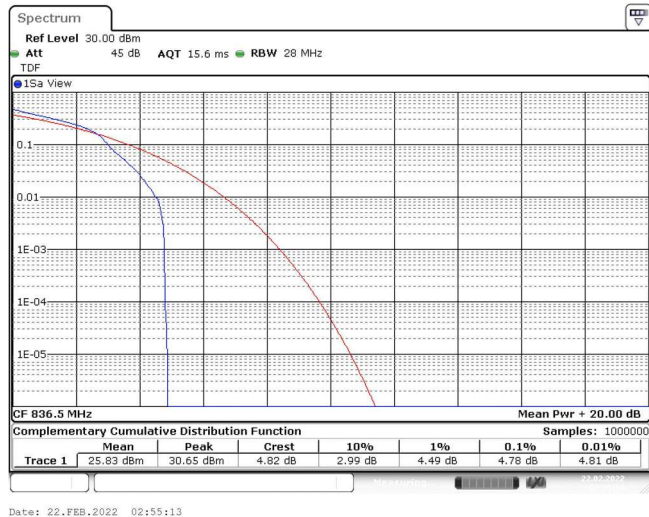

Band5-10MHz-16QAM-20525-1RB#0

Band5-10MHz-16QAM-20525-50RB#0

Band5-10MHz-16QAM-20600-1RB#0

Band5-10MHz-16QAM-20600-50RB#0

Appendix C: 26dB Bandwidth and Occupied Bandwidth

Test Result

Band	Bandwidth	Modulation	Channel	RB Configuration	Occupied Bandwidth (MHz)	26dB Bandwidth (MHz)	Verdict
Band5	1.4MHz	QPSK	20407	6RB#0	1.088	1.205	PASS
Band5	1.4MHz	QPSK	20525	6RB#0	1.088	1.200	PASS
Band5	1.4MHz	QPSK	20643	6RB#0	1.093	1.205	PASS
Band5	1.4MHz	16QAM	20407	6RB#0	1.088	1.225	PASS
Band5	1.4MHz	16QAM	20525	6RB#0	1.088	1.195	PASS
Band5	1.4MHz	16QAM	20643	6RB#0	1.088	1.205	PASS
Band5	3MHz	QPSK	20415	15RB#0	2.696	2.880	PASS
Band5	3MHz	QPSK	20525	15RB#0	2.696	2.870	PASS
Band5	3MHz	QPSK	20635	15RB#0	2.696	2.870	PASS
Band5	3MHz	16QAM	20415	15RB#0	2.696	2.880	PASS
Band5	3MHz	16QAM	20525	15RB#0	2.696	2.870	PASS
Band5	3MHz	16QAM	20635	15RB#0	2.696	2.880	PASS
Band5	5MHz	QPSK	20425	25RB#0	4.505	4.800	PASS
Band5	5MHz	QPSK	20525	25RB#0	4.505	4.790	PASS
Band5	5MHz	QPSK	20625	25RB#0	4.496	4.790	PASS
Band5	5MHz	16QAM	20425	25RB#0	4.496	4.780	PASS
Band5	5MHz	16QAM	20525	25RB#0	4.515	4.780	PASS
Band5	5MHz	16QAM	20625	25RB#0	4.505	4.780	PASS
Band5	10MHz	QPSK	20450	50RB#0	8.985	9.533	PASS
Band5	10MHz	QPSK	20525	50RB#0	8.952	9.533	PASS
Band5	10MHz	QPSK	20600	50RB#0	8.952	9.533	PASS
Band5	10MHz	16QAM	20450	50RB#0	8.985	9.533	PASS
Band5	10MHz	16QAM	20525	50RB#0	8.985	9.533	PASS
Band5	10MHz	16QAM	20600	50RB#0	8.952	9.533	PASS