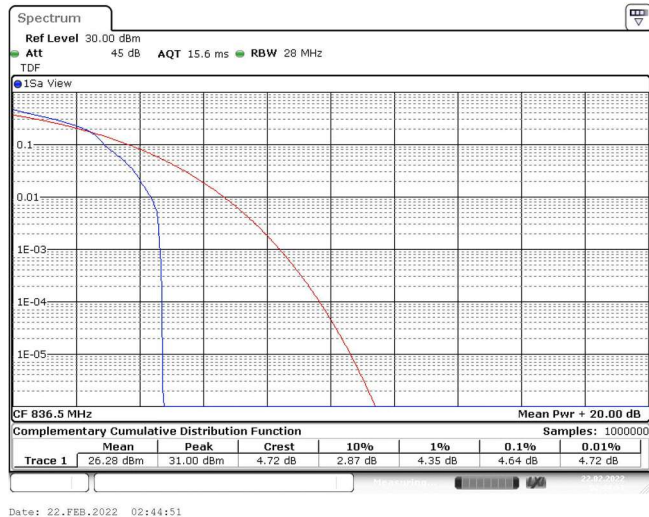

Band5-5MHz-QPSK-20625-25RB#0

Band5-5MHz-16QAM-20425-1RB#0

Band5-5MHz-16QAM-20425-25RB#0

Band5-5MHz-16QAM-20525-1RB#0

Band5-5MHz-16QAM-20525-25RB#0

Band5-5MHz-16QAM-20625-1RB#0

Band5-5MHz-16QAM-20625-25RB#0

Band5-10MHz-QPSK-20450-1RB#0