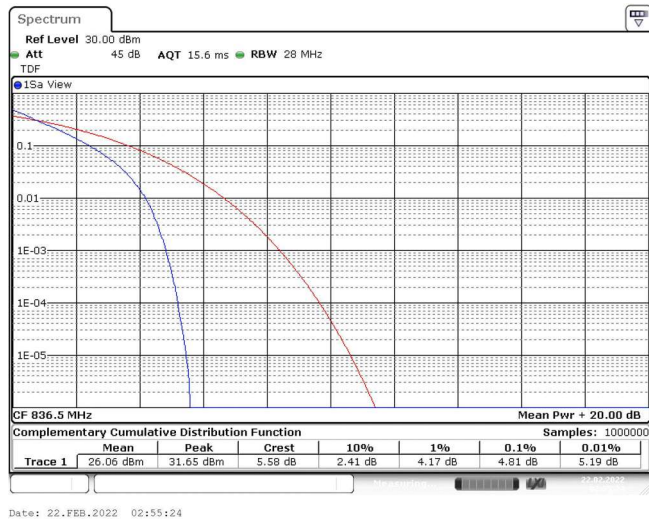

Band5-10MHz-QPSK-20525-1RB#0