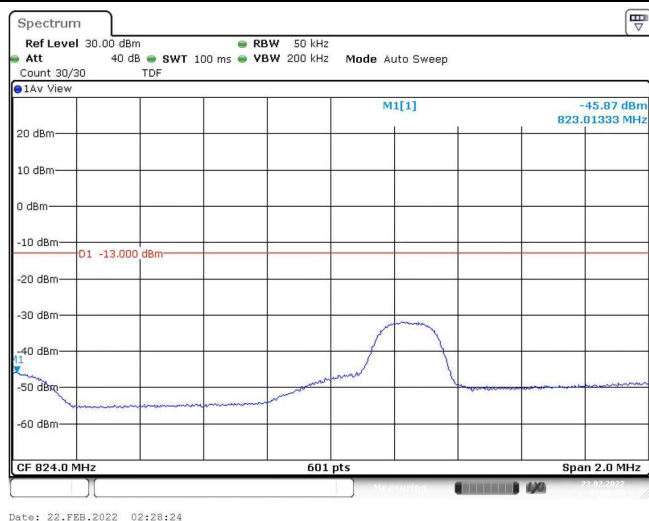

Band5-1.4MHz-16QAM-20407-1RB#5

Band5-1.4MHz-16QAM-20407-6RB#0

Band5-1.4MHz-16QAM-20643-1RB#0

Band5-1.4MHz-16QAM-20643-1RB#5

Band5-1.4MHz-16QAM-20643-6RB#0

Band5-3MHz-QPSK-20415-1RB#0

Band5-3MHz-QPSK-20415-1RB#14