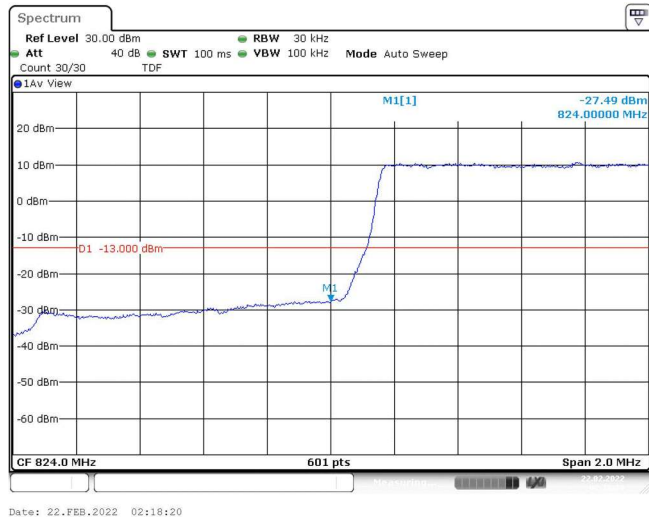

Band5-1.4MHz-QPSK-20407-1RB#5