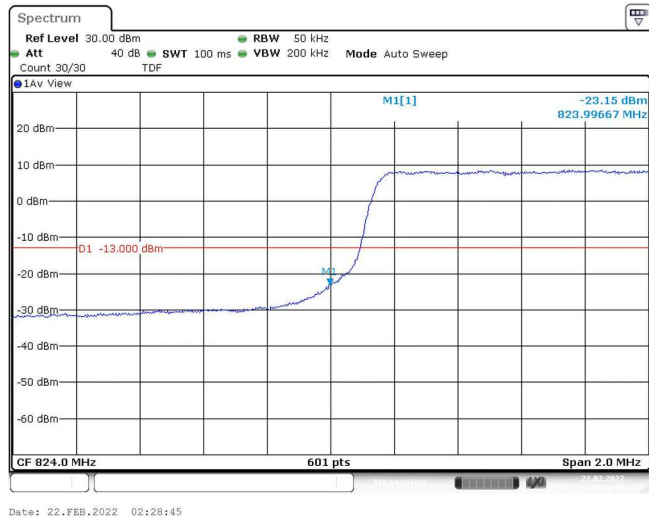

Band5-1.4MHz-16QAM-20407-1RB#5

Band5-1.4MHz-16QAM-20407-6RB#0

Band5-1.4MHz-16QAM-20643-1RB#0

Band5-1.4MHz-16QAM-20643-1RB#5

Band5-1.4MHz-16QAM-20643-6RB#0

Band5-3MHz-QPSK-20415-1RB#0

Band5-3MHz-QPSK-20415-1RB#14