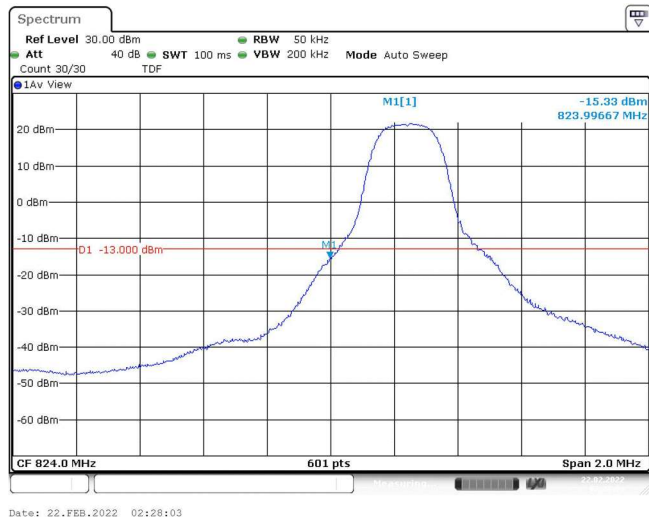

Band5-1.4MHz-16QAM-20407-1RB#5

Band5-1.4MHz-16QAM-20407-6RB#0

Band5-1.4MHz-16QAM-20643-1RB#0

Band5-1.4MHz-16QAM-20643-1RB#5

Band5-1.4MHz-16QAM-20643-6RB#0

Band5-3MHz-QPSK-20415-1RB#0

Band5-3MHz-QPSK-20415-1RB#14