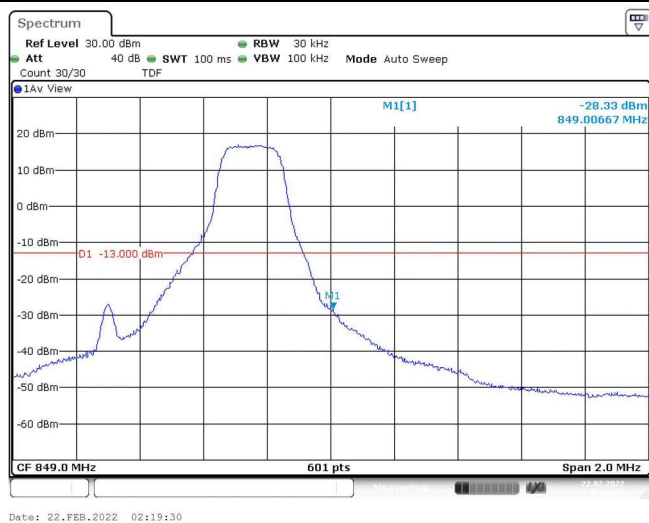

Band5-1.4MHz-16QAM-20643-1RB#0

Band5-1.4MHz-16QAM-20643-1RB#5