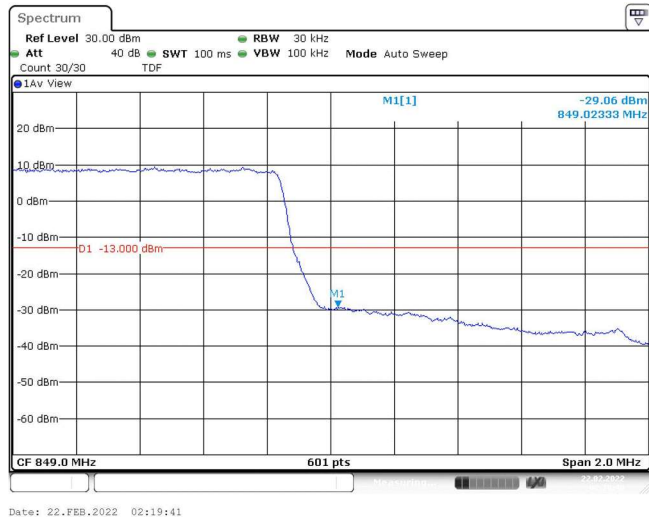

Test Graphs

Band5-1.4MHz-QPSK-20407-1RB#0

Band5-1.4MHz-QPSK-20407-1RB#5

Band5-1.4MHz-QPSK-20407-6RB#0

Band5-1.4MHz-QPSK-20643-1RB#0

Band5-1.4MHz-QPSK-20643-1RB#5

Band5-1.4MHz-QPSK-20643-6RB#0

Band5-1.4MHz-16QAM-20407-1RB#0