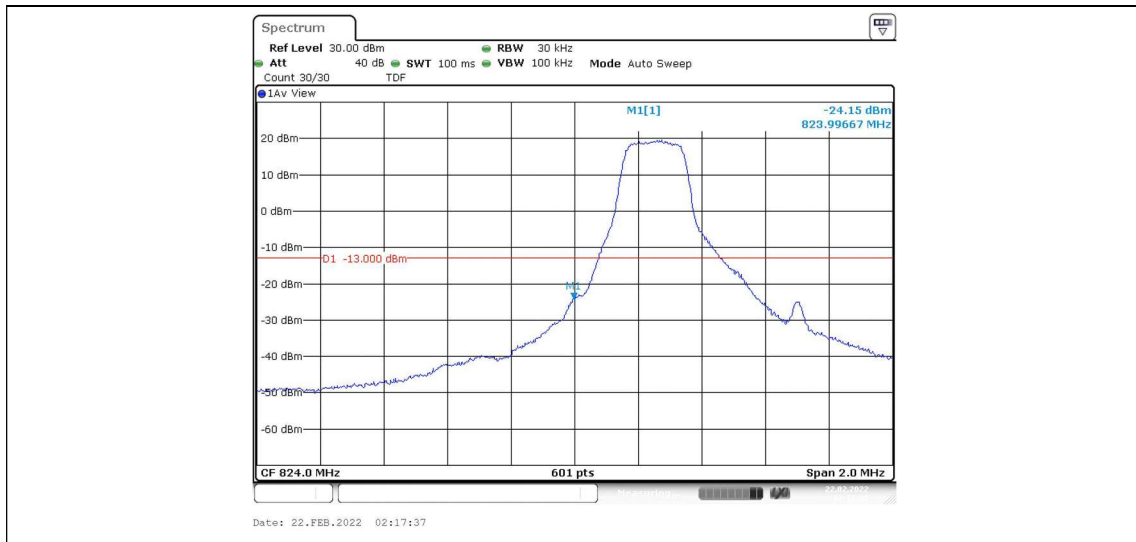

Band5	10MHz	QPSK	20450	1RB#0	-27.48	PASS
Band5	10MHz	QPSK	20450	1RB#49	-49.36	PASS
Band5	10MHz	QPSK	20450	50RB#0	-26.81	PASS
Band5	10MHz	QPSK	20600	1RB#0	-50.28	PASS
Band5	10MHz	QPSK	20600	1RB#49	-27.76	PASS
Band5	10MHz	QPSK	20600	50RB#0	-28.63	PASS
Band5	10MHz	16QAM	20450	1RB#0	-29.86	PASS
Band5	10MHz	16QAM	20450	1RB#49	-51.91	PASS
Band5	10MHz	16QAM	20450	50RB#0	-27.59	PASS
Band5	10MHz	16QAM	20600	1RB#0	-51.95	PASS
Band5	10MHz	16QAM	20600	1RB#49	-30.11	PASS
Band5	10MHz	16QAM	20600	50RB#0	-29.74	PASS

Test Graphs

Band5-1.4MHz-QPSK-20407-1RB#0