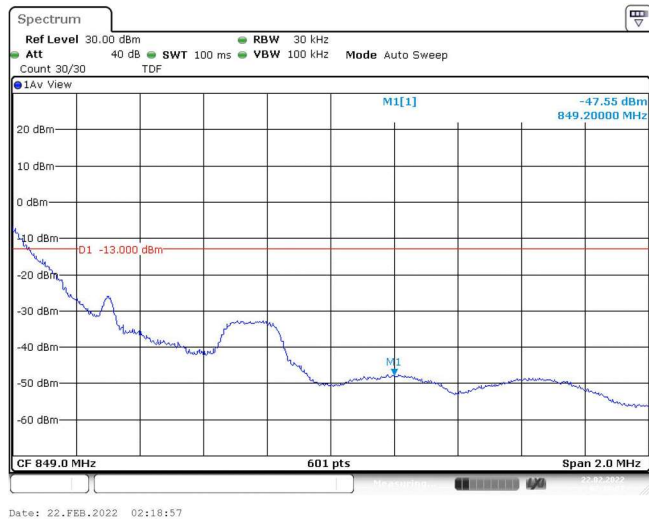

Test Graphs

Band5-1.4MHz-QPSK-20407-1RB#0

Band5-1.4MHz-QPSK-20407-1RB#5

Band5-1.4MHz-QPSK-20407-6RB#0

Band5-1.4MHz-QPSK-20643-1RB#0

Band5-1.4MHz-QPSK-20643-1RB#5

Band5-1.4MHz-QPSK-20643-6RB#0

Band5-1.4MHz-16QAM-20407-1RB#0