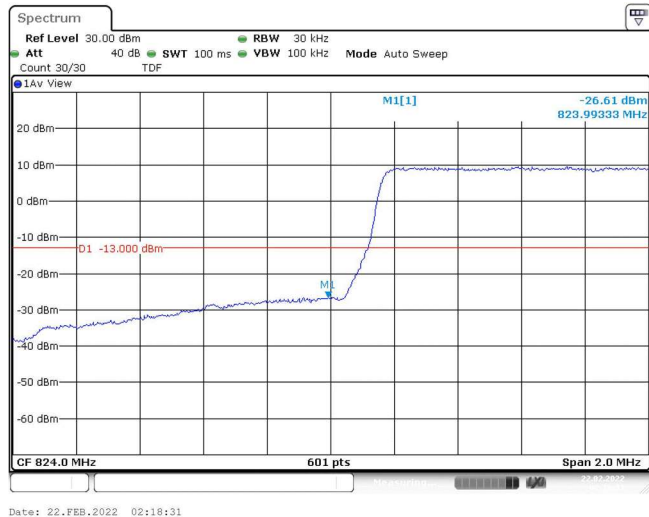

Band5-1.4MHz-16QAM-20407-6RB#0