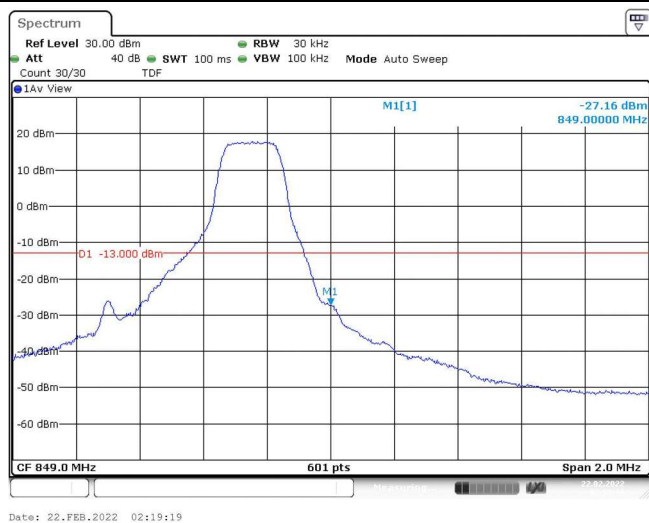

Test Graphs

Band5-1.4MHz-QPSK-20407-1RB#0

Band5-1.4MHz-QPSK-20407-1RB#5

Band5-1.4MHz-QPSK-20407-6RB#0

Band5-1.4MHz-QPSK-20643-1RB#0

Band5-1.4MHz-QPSK-20643-1RB#5

Band5-1.4MHz-QPSK-20643-6RB#0

Band5-1.4MHz-16QAM-20407-1RB#0