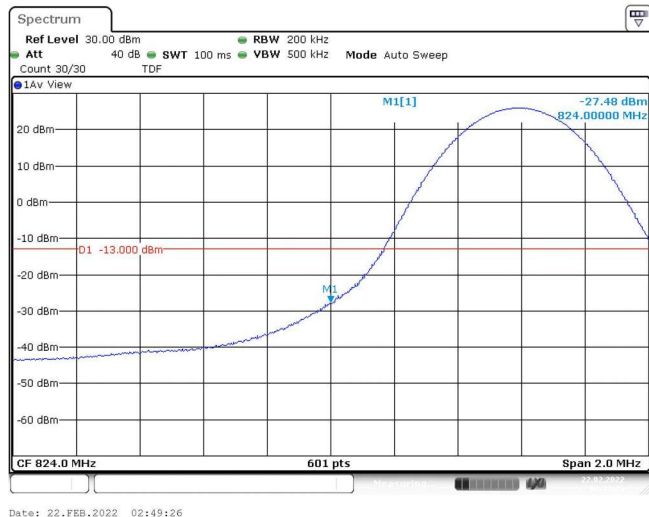

Band5-5MHz-16QAM-20425-1RB#0

Band5-5MHz-16QAM-20425-1RB#24

Band5-5MHz-16QAM-20425-25RB#0

Band5-5MHz-16QAM-20625-1RB#0

Band5-5MHz-16QAM-20625-1RB#24

Band5-5MHz-16QAM-20625-25RB#0

Band5-10MHz-QPSK-20450-1RB#0