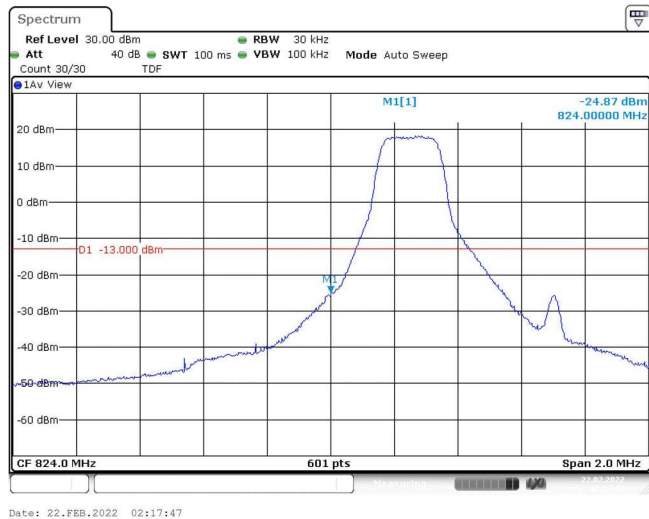

Test Graphs

Band5-1.4MHz-QPSK-20407-1RB#0

Band5-1.4MHz-QPSK-20407-1RB#5

Band5-1.4MHz-QPSK-20407-6RB#0

Band5-1.4MHz-QPSK-20643-1RB#0

Band5-1.4MHz-QPSK-20643-1RB#5

Band5-1.4MHz-QPSK-20643-6RB#0

Band5-1.4MHz-16QAM-20407-1RB#0