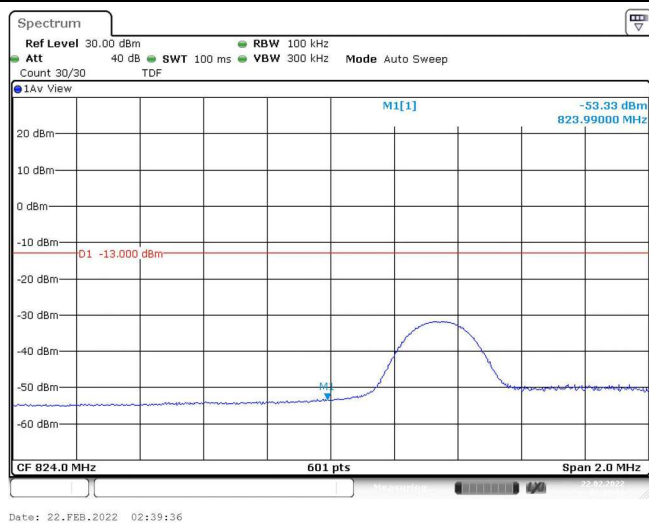

Band5-5MHz-16QAM-20425-1RB#0

Band5-5MHz-16QAM-20425-1RB#24