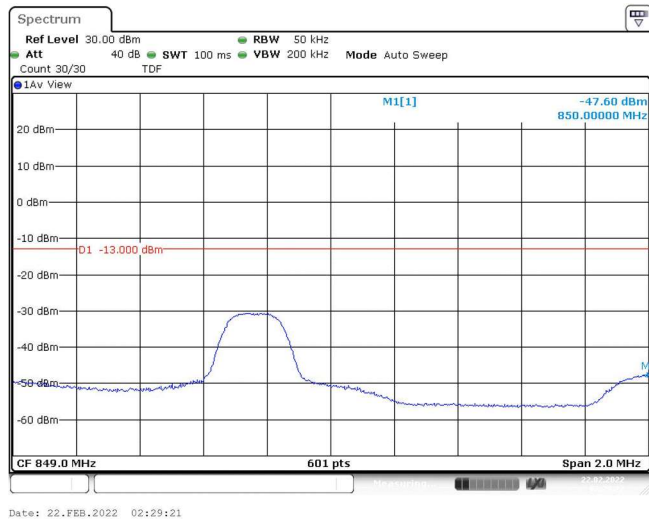

Band5-3MHz-QPSK-20415-15RB#0

Band5-3MHz-QPSK-20635-1RB#0