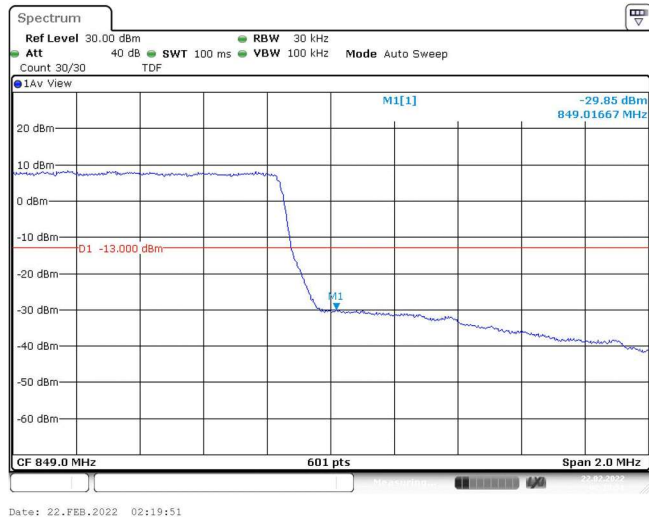

Band5-1.4MHz-16QAM-20407-1RB#5

Band5-1.4MHz-16QAM-20407-6RB#0

Band5-1.4MHz-16QAM-20643-1RB#0

Band5-1.4MHz-16QAM-20643-1RB#5

Band5-1.4MHz-16QAM-20643-6RB#0

Band5-3MHz-QPSK-20415-1RB#0

Band5-3MHz-QPSK-20415-1RB#14