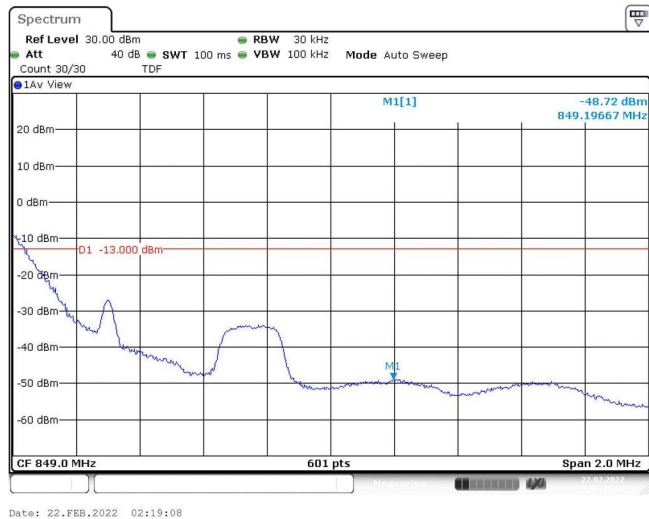

Band5-1.4MHz-16QAM-20407-6RB#0

Band5-1.4MHz-16QAM-20643-1RB#0