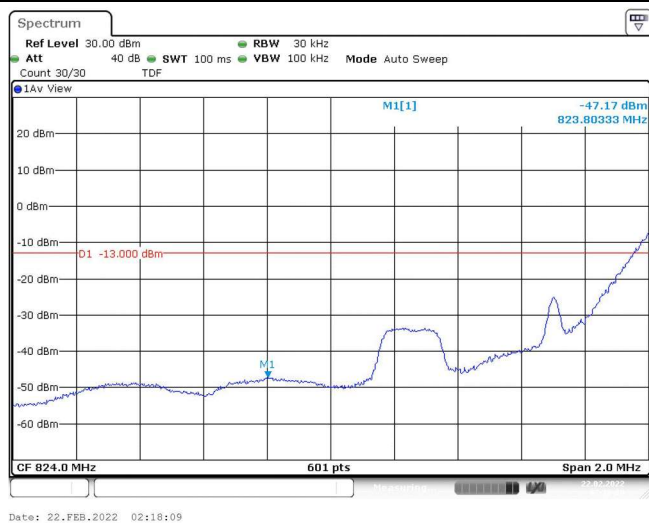

Test Graphs

Band5-1.4MHz-QPSK-20407-1RB#0

Band5-1.4MHz-QPSK-20407-1RB#5

Band5-1.4MHz-QPSK-20407-6RB#0

Band5-1.4MHz-QPSK-20643-1RB#0

Band5-1.4MHz-QPSK-20643-1RB#5

Band5-1.4MHz-QPSK-20643-6RB#0

Band5-1.4MHz-16QAM-20407-1RB#0