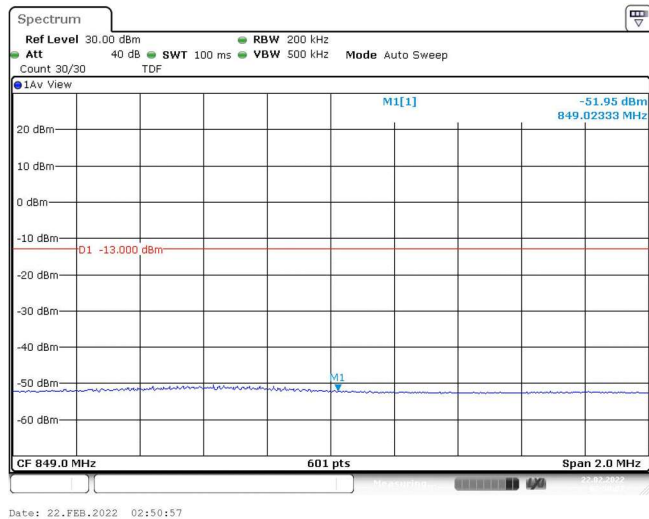

Band5-10MHz-16QAM-20450-50RB#0

Band5-10MHz-16QAM-20600-1RB#0