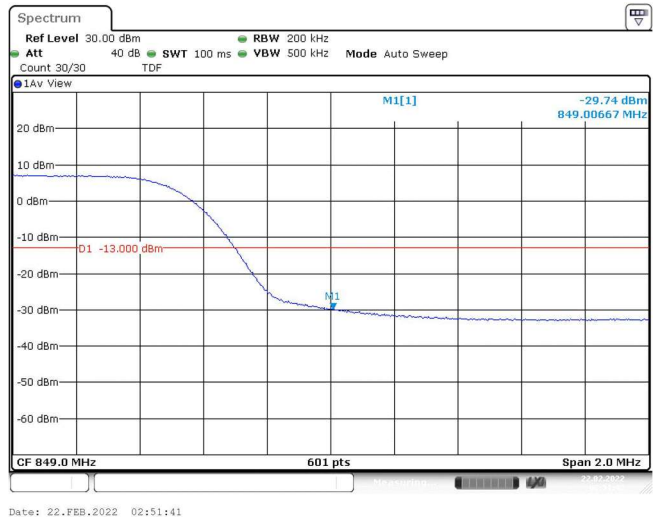

Band5-10MHz-16QAM-20600-1RB#49

Band5-10MHz-16QAM-20600-50RB#0