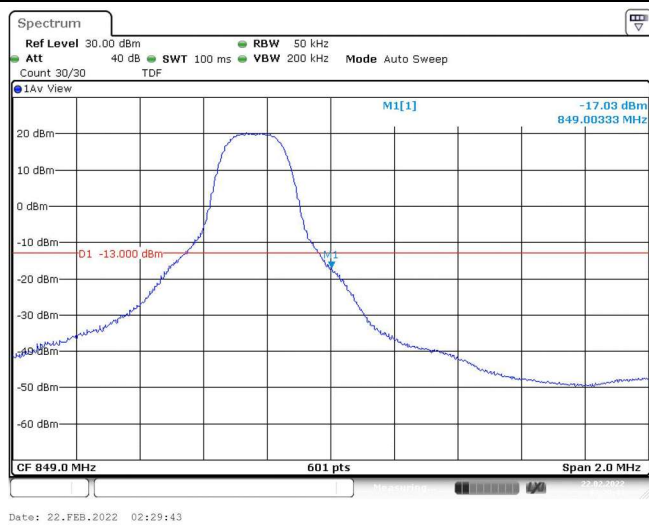

Band5-3MHz-QPSK-20635-1RB#0

Band5-3MHz-QPSK-20635-1RB#14