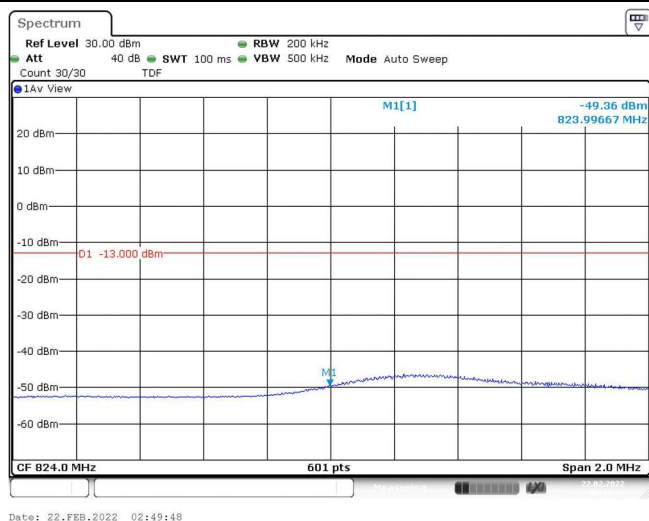

Band5-5MHz-16QAM-20425-1RB#0

Band5-5MHz-16QAM-20425-1RB#24

Band5-5MHz-16QAM-20425-25RB#0

Band5-5MHz-16QAM-20625-1RB#0

Band5-5MHz-16QAM-20625-1RB#24

Band5-5MHz-16QAM-20625-25RB#0

Band5-10MHz-QPSK-20450-1RB#0