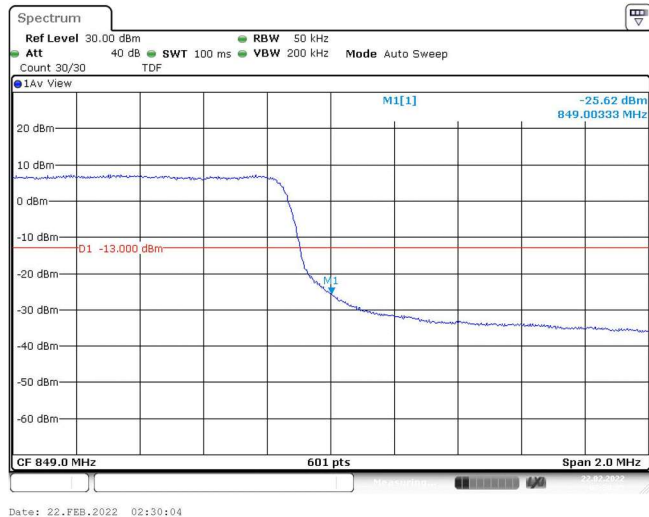

Band5-3MHz-QPSK-20635-1RB#14

Band5-3MHz-QPSK-20635-15RB#0