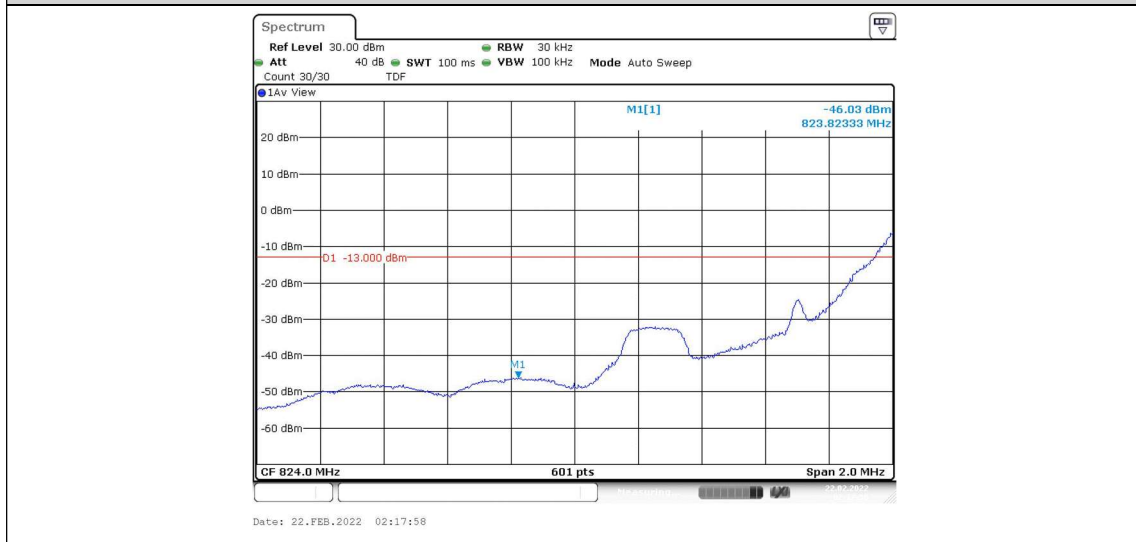

Band5-1.4MHz-QPSK-20407-1RB#0

Band5-1.4MHz-QPSK-20407-1RB#5