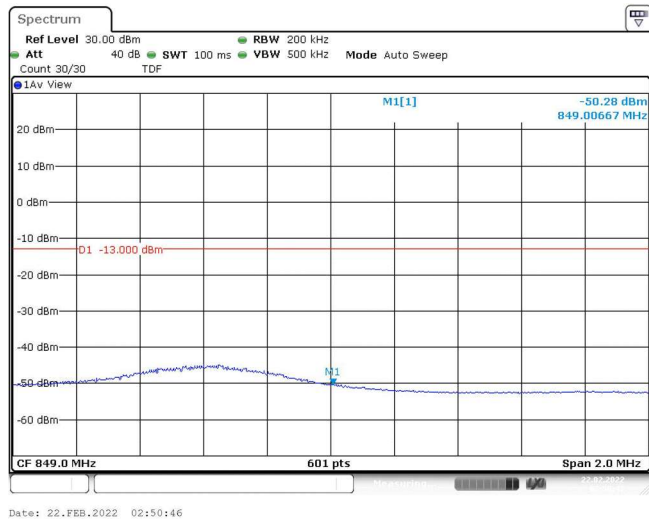

Band5-10MHz-QPSK-20450-50RB#0