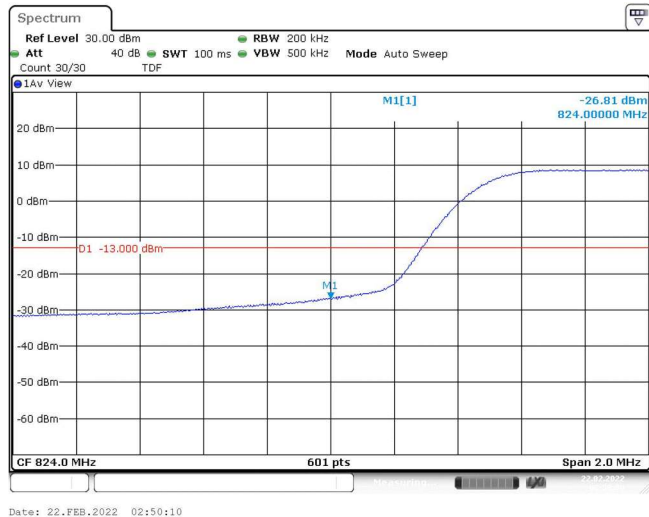

Band5-10MHz-QPSK-20450-50RB#0

Band5-10MHz-QPSK-20600-1RB#0

Band5-10MHz-QPSK-20600-1RB#49