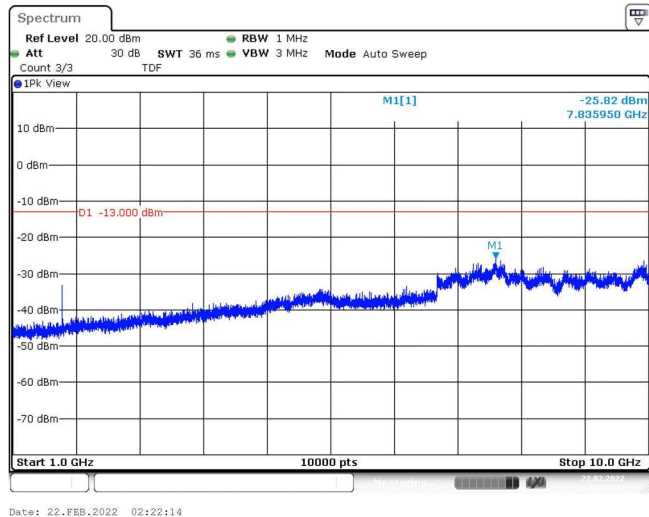

Band5-1.4MHz-16QAM-20643-1RB#0-Range1:30~1000MHz

Band5-1.4MHz-16QAM-20643-1RB#0-Range2:1000~10000MHz