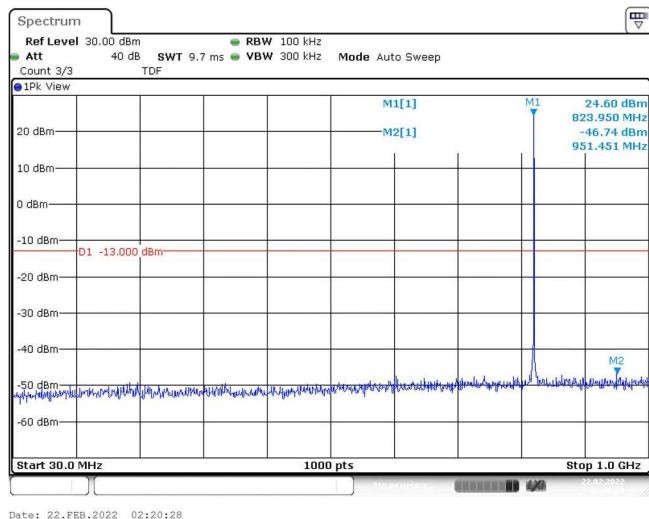

Band5-1.4MHz-QPSK-20643-1RB#0-Range2:1000~10000MHz

Band5-1.4MHz-16QAM-20407-1RB#0-Range1:30~1000MHz