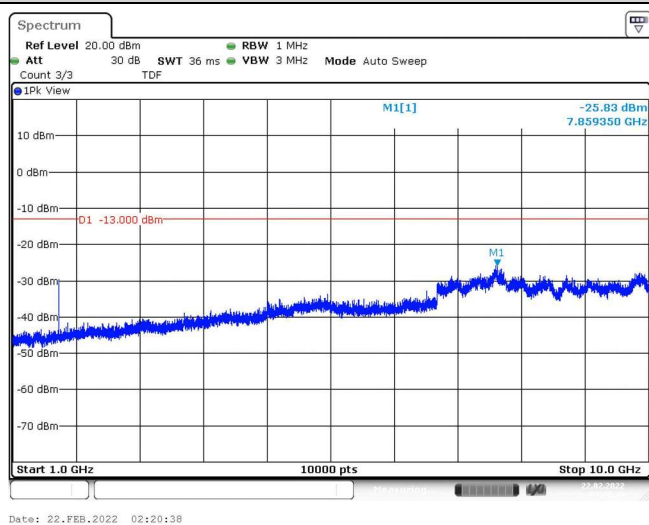

Band5-1.4MHz-16QAM-20407-1RB#0-Range1:30~1000MHz

Band5-1.4MHz-16QAM-20407-1RB#0-Range2:1000~10000MHz