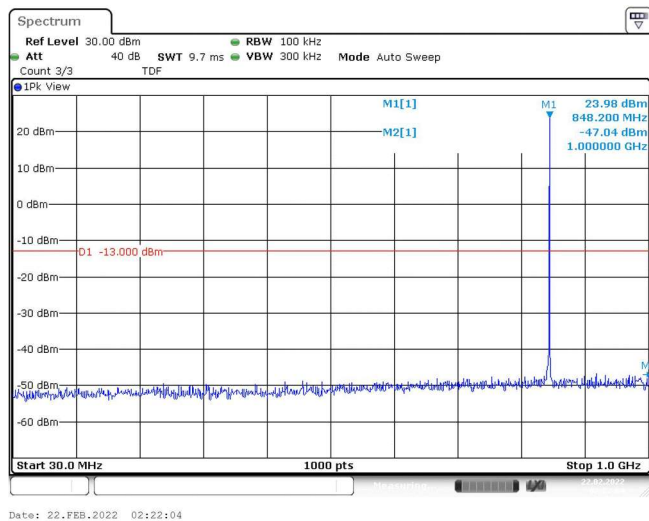

Band5-1.4MHz-16QAM-20525-1RB#0-Range2:1000~10000MHz

Band5-1.4MHz-16QAM-20643-1RB#0-Range1:30~1000MHz