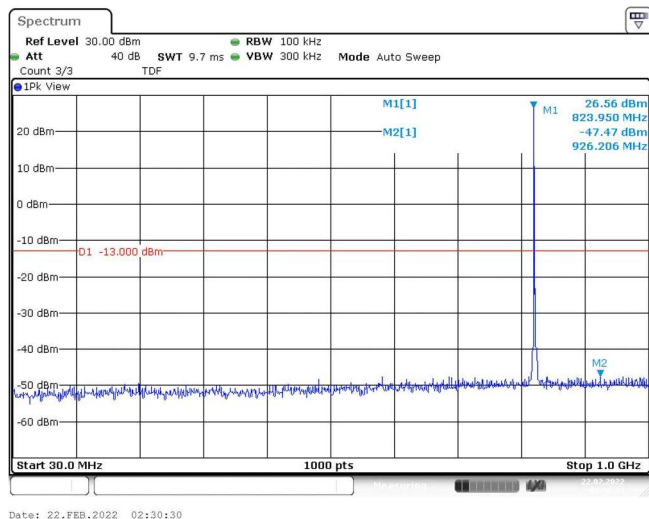

Band5-1.4MHz-16QAM-20643-1RB#0-Range2:1000~10000MHz

Band5-3MHz-QPSK-20415-1RB#0-Range1:30~1000MHz