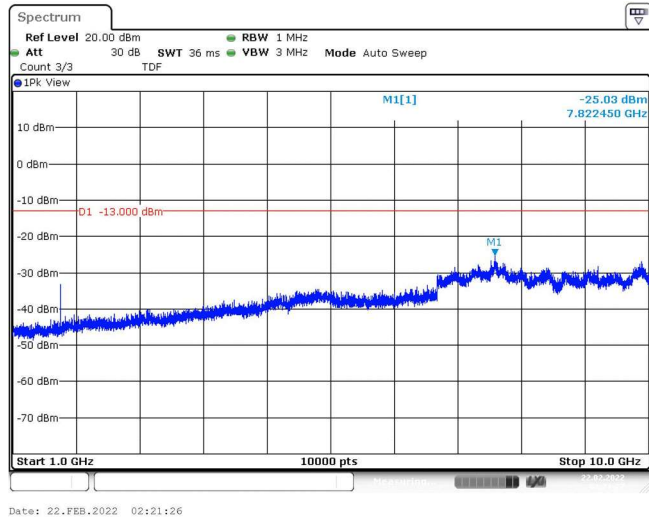

Band5-1.4MHz-QPSK-20643-1RB#0-Range1:30~1000MHz

Band5-1.4MHz-QPSK-20643-1RB#0-Range2:1000~10000MHz

Band5-1.4MHz-16QAM-20407-1RB#0-Range1:30~1000MHz

Band5-1.4MHz-16QAM-20407-1RB#0-Range2:1000~10000MHz

Band5-1.4MHz-16QAM-20525-1RB#0-Range1:30~1000MHz