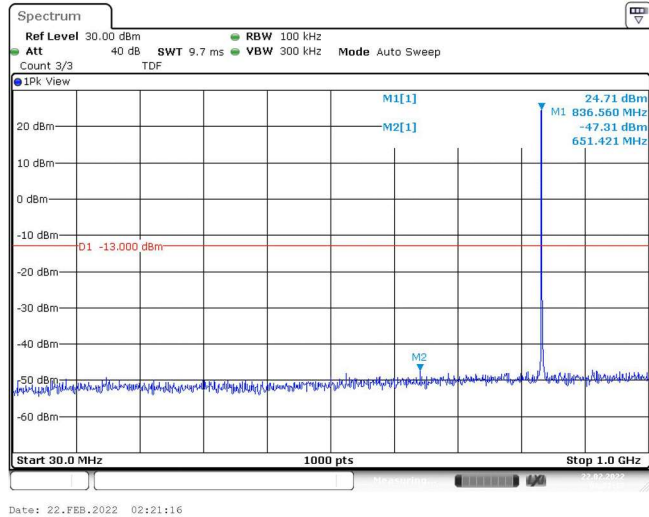

Band5-1.4MHz-QPSK-20643-1RB#0-Range1:30~1000MHz

Band5-1.4MHz-QPSK-20643-1RB#0-Range2:1000~10000MHz

Band5-1.4MHz-16QAM-20407-1RB#0-Range1:30~1000MHz

Band5-1.4MHz-16QAM-20407-1RB#0-Range2:1000~10000MHz

Band5-1.4MHz-16QAM-20525-1RB#0-Range1:30~1000MHz