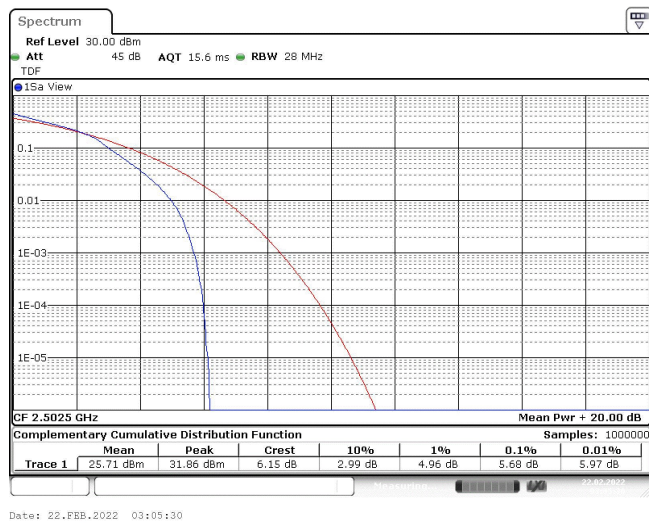

Band7-5MHz-16QAM-20775-1RB#0

Band7-5MHz-16QAM-20775-25RB#0