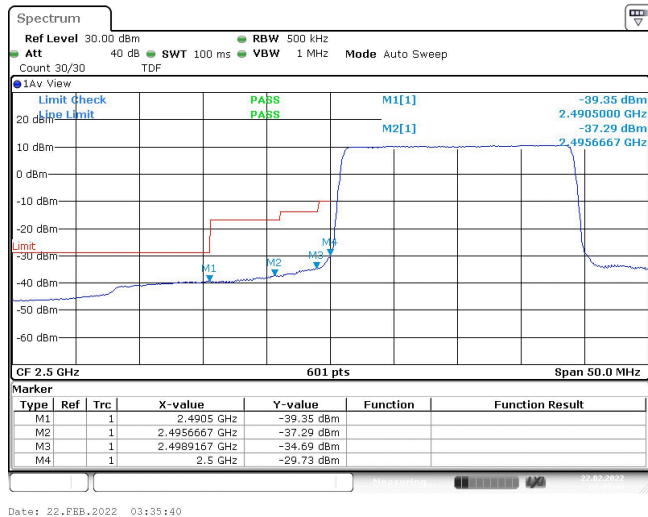

Band7-15MHz-QPSK-21375-75RB#0

Band7-15MHz-16QAM-20825-1RB#0

Band7-15MHz-16QAM-20825-1RB#74

Band7-15MHz-16QAM-20825-75RB#0

Band7-15MHz-16QAM-21375-1RB#0

Band7-15MHz-16QAM-21375-1RB#74

Band7-15MHz-16QAM-21375-75RB#0

Band7-20MHz-QPSK-20850-1RB#0

Band7-20MHz-QPSK-20850-1RB#99

Band7-20MHz-QPSK-20850-100RB#0

Band7-20MHz-QPSK-21350-1RB#0

Band7-20MHz-QPSK-21350-1RB#99

Band7-20MHz-QPSK-21350-100RB#0

Band7-20MHz-16QAM-20850-1RB#0

Band7-20MHz-16QAM-20850-1RB#99