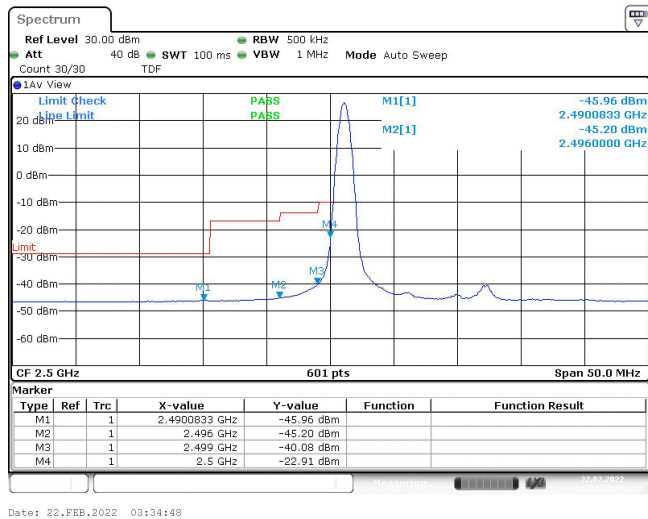

Band7-15MHz-QPSK-21375-75RB#0

Band7-15MHz-16QAM-20825-1RB#0

Band7-15MHz-16QAM-20825-1RB#74

Band7-15MHz-16QAM-20825-75RB#0

Band7-15MHz-16QAM-21375-1RB#0

Band7-15MHz-16QAM-21375-1RB#74

Band7-15MHz-16QAM-21375-75RB#0

Band7-20MHz-QPSK-20850-1RB#0

Band7-20MHz-QPSK-20850-1RB#99

Band7-20MHz-QPSK-20850-100RB#0

Band7-20MHz-QPSK-21350-1RB#0

Band7-20MHz-QPSK-21350-1RB#99

Band7-20MHz-QPSK-21350-100RB#0

Band7-20MHz-16QAM-20850-1RB#0