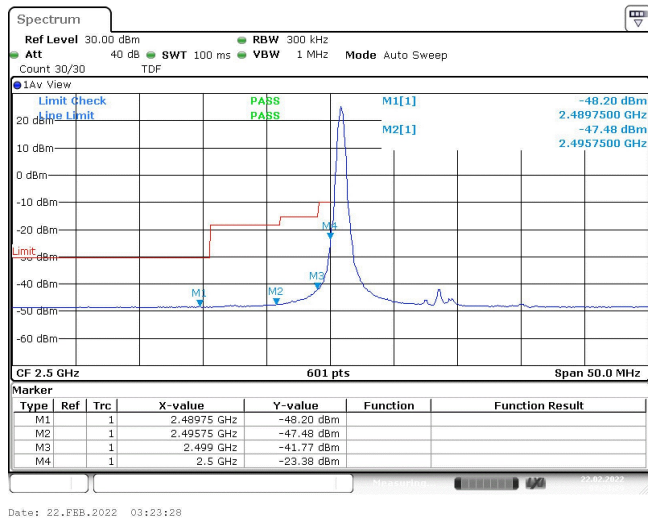

Band7-15MHz-QPSK-21375-75RB#0

Band7-15MHz-16QAM-20825-1RB#0

Band7-15MHz-16QAM-20825-1RB#74

Band7-15MHz-16QAM-20825-75RB#0

Band7-15MHz-16QAM-21375-1RB#0

Band7-15MHz-16QAM-21375-1RB#74

Band7-15MHz-16QAM-21375-75RB#0

Band7-20MHz-QPSK-20850-1RB#0

Band7-20MHz-QPSK-20850-1RB#99

Band7-20MHz-QPSK-20850-100RB#0

Band7-20MHz-QPSK-21350-1RB#0

Band7-20MHz-QPSK-21350-1RB#99

Band7-20MHz-QPSK-21350-100RB#0

Band7-20MHz-16QAM-20850-1RB#0