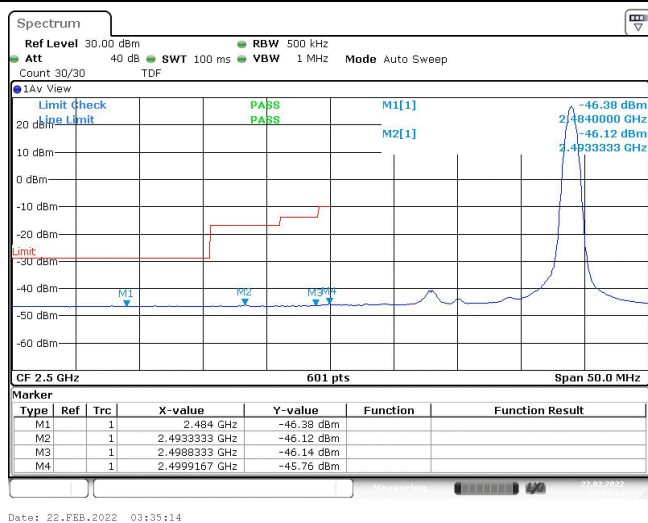

Band7-20MHz-QPSK-20850-1RB#0

Band7-20MHz-QPSK-20850-1RB#99