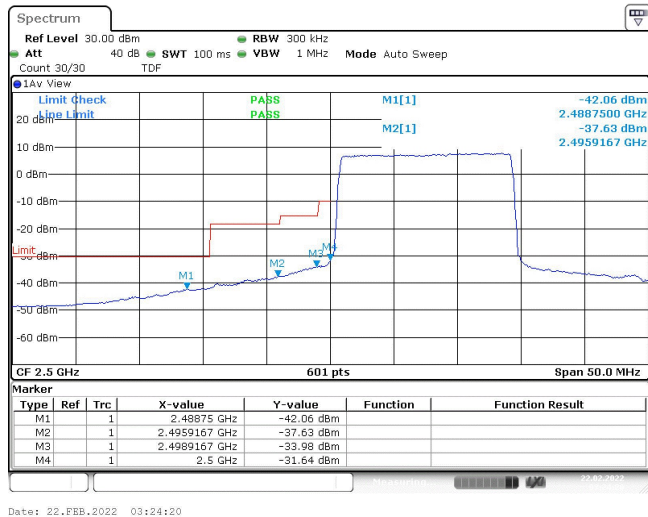

Band7-15MHz-QPSK-21375-75RB#0

Band7-15MHz-16QAM-20825-1RB#0

Band7-15MHz-16QAM-20825-1RB#74

Band7-15MHz-16QAM-20825-75RB#0

Band7-15MHz-16QAM-21375-1RB#0

Band7-15MHz-16QAM-21375-1RB#74

Band7-15MHz-16QAM-21375-75RB#0

Band7-20MHz-QPSK-20850-1RB#0

Band7-20MHz-QPSK-20850-1RB#99

Band7-20MHz-QPSK-20850-100RB#0

Band7-20MHz-QPSK-21350-1RB#0

Band7-20MHz-QPSK-21350-1RB#99

Band7-20MHz-QPSK-21350-100RB#0

Band7-20MHz-16QAM-20850-1RB#0

Band7-20MHz-16QAM-20850-1RB#99