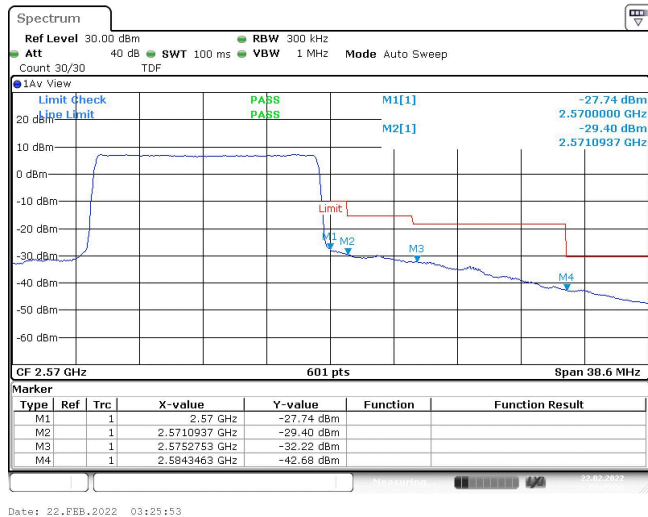

Band7-15MHz-QPSK-21375-75RB#0

Band7-15MHz-16QAM-20825-1RB#0

Band7-15MHz-16QAM-20825-1RB#74

Band7-15MHz-16QAM-20825-75RB#0

Band7-15MHz-16QAM-21375-1RB#0

Band7-15MHz-16QAM-21375-1RB#74

Band7-15MHz-16QAM-21375-75RB#0

Band7-20MHz-QPSK-20850-1RB#0

Band7-20MHz-QPSK-20850-1RB#99

Band7-20MHz-QPSK-20850-100RB#0

Band7-20MHz-QPSK-21350-1RB#0

Band7-20MHz-QPSK-21350-1RB#99

Band7-20MHz-QPSK-21350-100RB#0

Band7-20MHz-16QAM-20850-1RB#0

Band7-20MHz-16QAM-20850-1RB#99