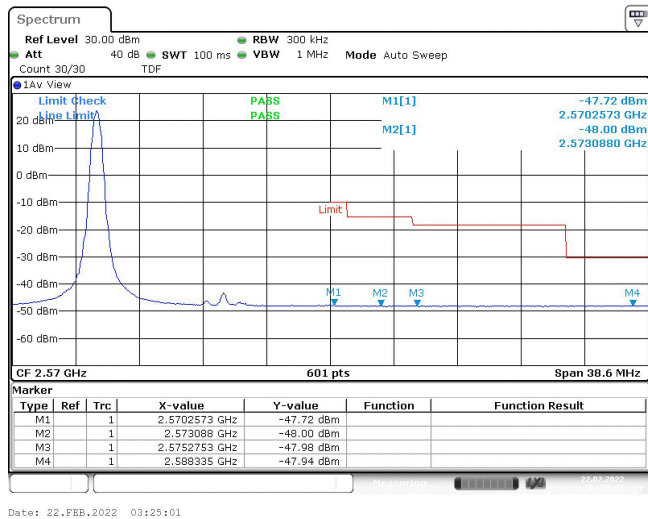

Band7-15MHz-QPSK-21375-75RB#0

Band7-15MHz-16QAM-20825-1RB#0

Band7-15MHz-16QAM-20825-1RB#74

Band7-15MHz-16QAM-20825-75RB#0

Band7-15MHz-16QAM-21375-1RB#0

Band7-15MHz-16QAM-21375-1RB#74

Band7-15MHz-16QAM-21375-75RB#0

Band7-20MHz-QPSK-20850-1RB#0

Band7-20MHz-QPSK-20850-1RB#99

Band7-20MHz-QPSK-20850-100RB#0

Band7-20MHz-QPSK-21350-1RB#0

Band7-20MHz-QPSK-21350-1RB#99

Band7-20MHz-QPSK-21350-100RB#0

Band7-20MHz-16QAM-20850-1RB#0

Band7-20MHz-16QAM-20850-1RB#99