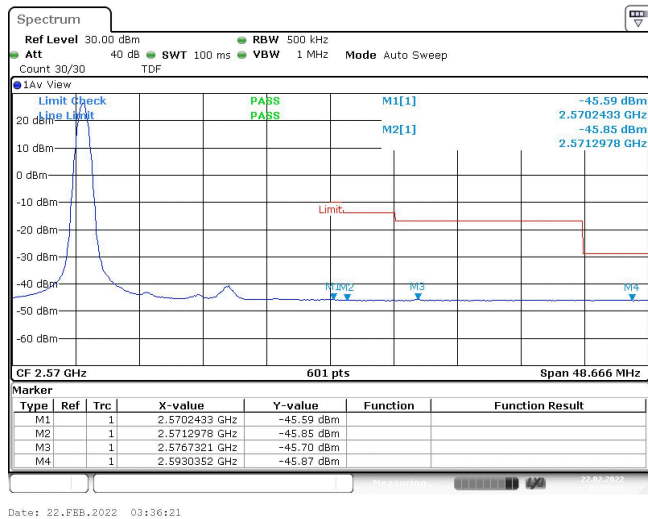

Band7-15MHz-QPSK-21375-75RB#0

Band7-15MHz-16QAM-20825-1RB#0

Band7-15MHz-16QAM-20825-1RB#74

Band7-15MHz-16QAM-20825-75RB#0

Band7-15MHz-16QAM-21375-1RB#0

Band7-15MHz-16QAM-21375-1RB#74

Band7-15MHz-16QAM-21375-75RB#0

Band7-20MHz-QPSK-20850-1RB#0

Band7-20MHz-QPSK-20850-1RB#99

Band7-20MHz-QPSK-20850-100RB#0

Band7-20MHz-QPSK-21350-1RB#0

Band7-20MHz-QPSK-21350-1RB#99

Band7-20MHz-QPSK-21350-100RB#0

Band7-20MHz-16QAM-20850-1RB#0