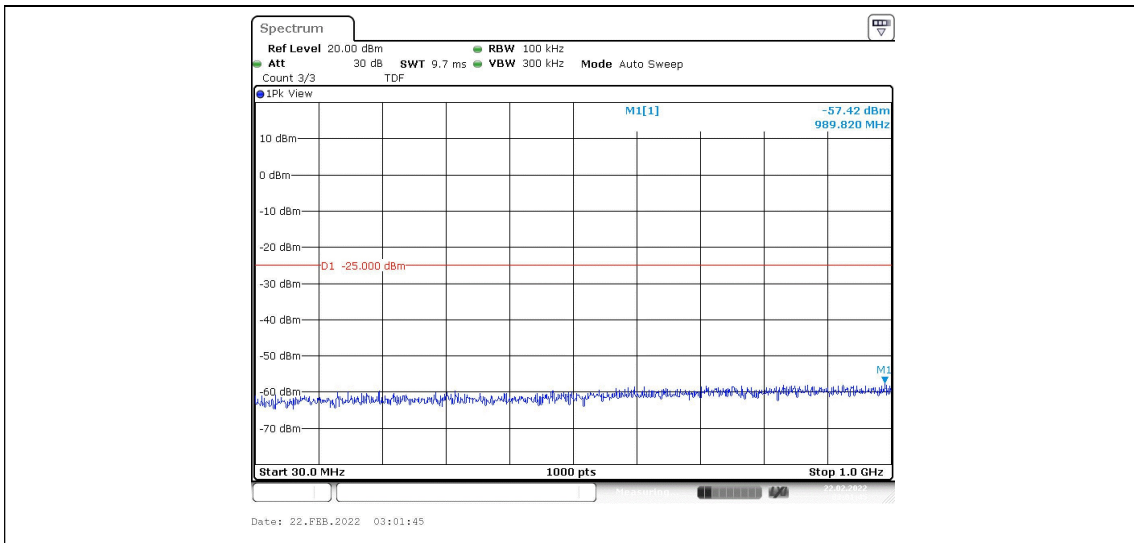

Test Graphs

Band7-5MHz-QPSK-20775-1RB#0-Range1:30~1000MHz