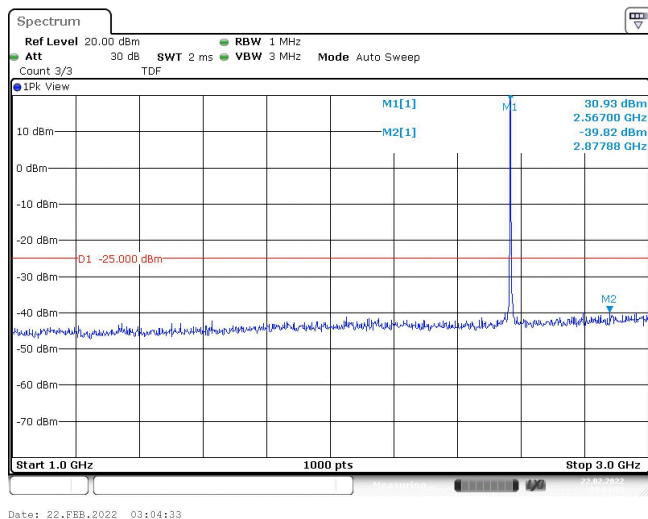

Band7-5MHz-16QAM-21425-1RB#0-Range1:30~1000MHz