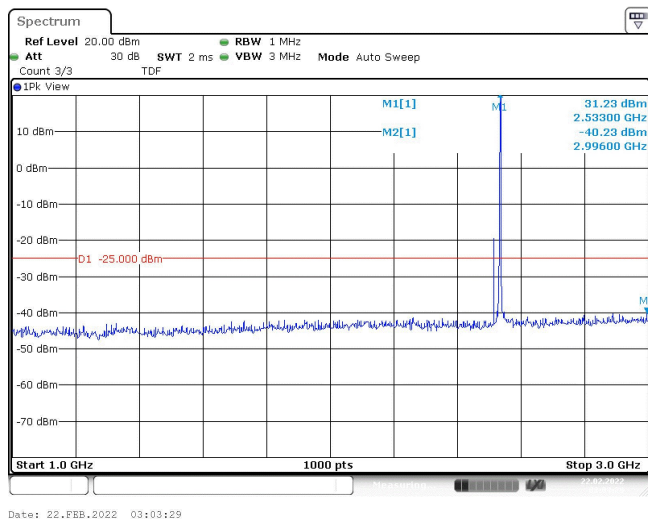

Band7-5MHz-16QAM-21100-1RB#0-Range1:30~1000MHz