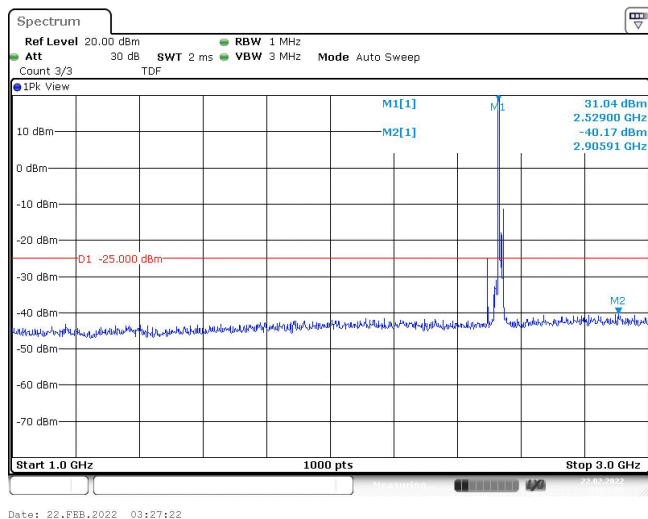

Band7-15MHz-QPSK-21100-1RB#0-Range1:30~1000MHz