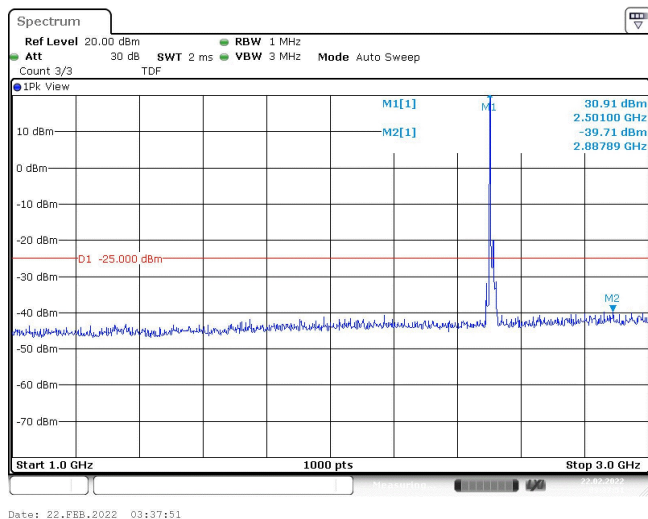

Band7-20MHz-QPSK-20850-1RB#0-Range1:30~1000MHz