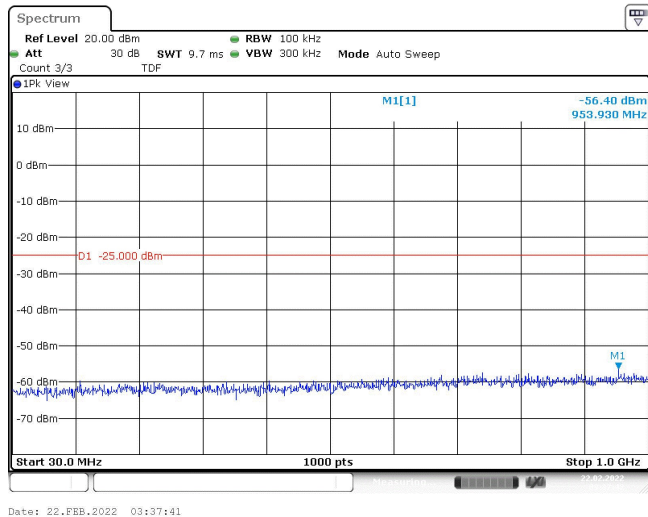

Band7-20MHz-QPSK-20850-1RB#0-Range1:30~1000MHz

Band7-20MHz-QPSK-20850-1RB#0-Range2:1000~3000MHz

Band7-20MHz-QPSK-20850-1RB#0-Range1:3000~26500MHz