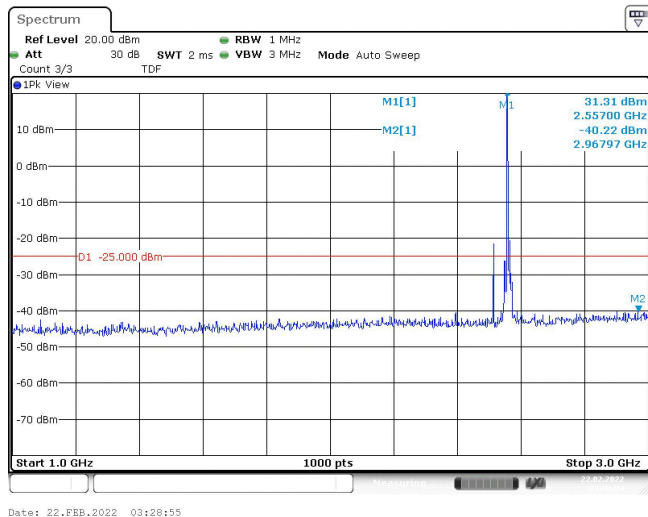

Band7-15MHz-16QAM-20825-1RB#0-Range1:3000~26500MHz

Band7-15MHz-16QAM-21100-1RB#0-Range1:30~1000MHz

Band7-15MHz-16QAM-21100-1RB#0-Range2:1000~3000MHz

Band7-15MHz-16QAM-21100-1RB#0-Range1:3000~26500MHz

Band7-15MHz-16QAM-21375-1RB#0-Range1:30~1000MHz