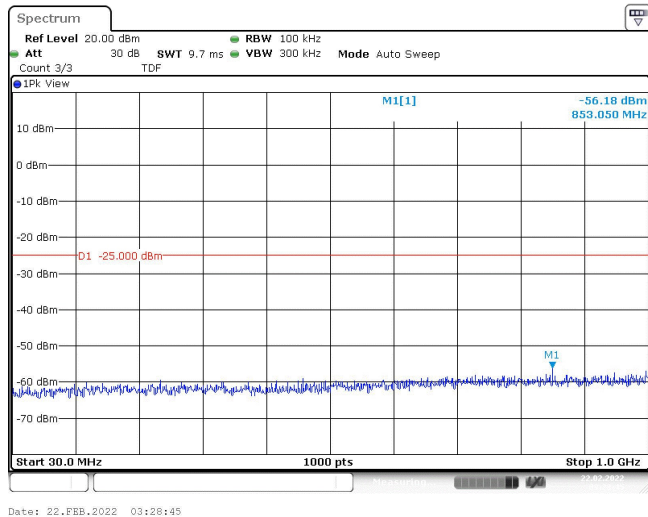

Band7-15MHz-16QAM-20825-1RB#0-Range1:3000~26500MHz

Band7-15MHz-16QAM-21100-1RB#0-Range1:30~1000MHz

Band7-15MHz-16QAM-21100-1RB#0-Range2:1000~3000MHz

Band7-15MHz-16QAM-21100-1RB#0-Range1:3000~26500MHz

Band7-15MHz-16QAM-21375-1RB#0-Range1:30~1000MHz