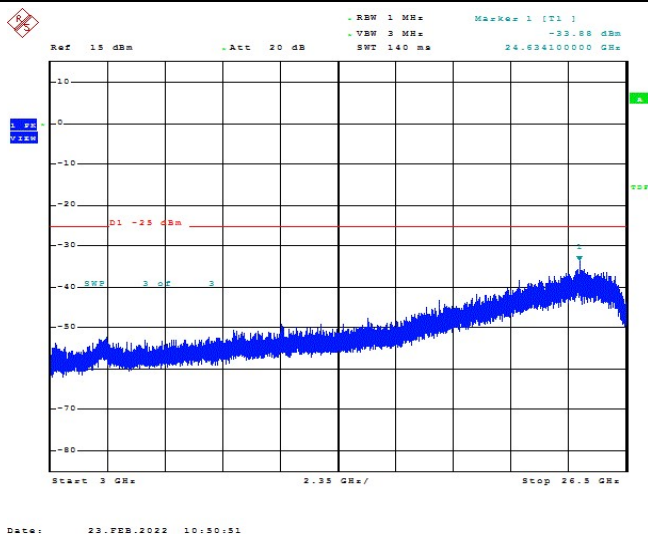

Band7-15MHz-16QAM-21375-1RB#0-Range1:3000~26500MHz