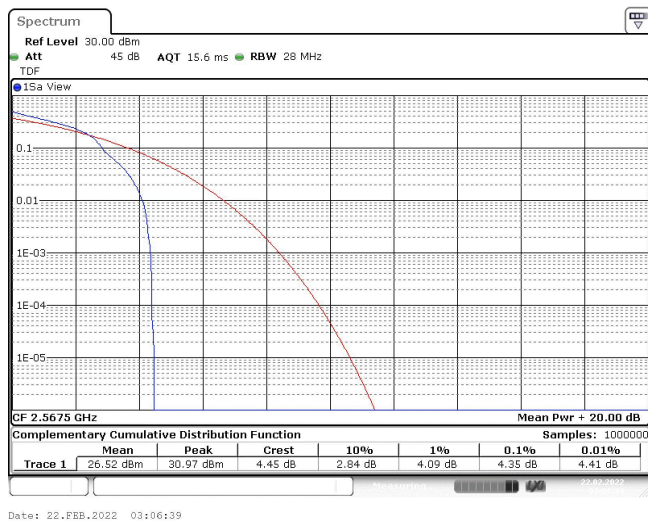

Band7-5MHz-16QAM-21100-25RB#0

Band7-5MHz-16QAM-21425-1RB#0