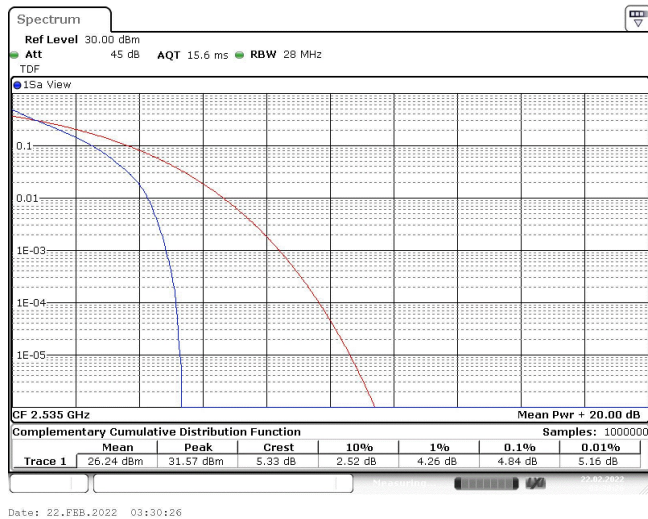

Band7-15MHz-QPSK-21100-1RB#0

Band7-15MHz-QPSK-21100-75RB#0

Band7-15MHz-QPSK-21375-1RB#0

Band7-15MHz-QPSK-21375-75RB#0

Band7-15MHz-16QAM-20825-1RB#0

Band7-15MHz-16QAM-20825-75RB#0

Band7-15MHz-16QAM-21100-1RB#0