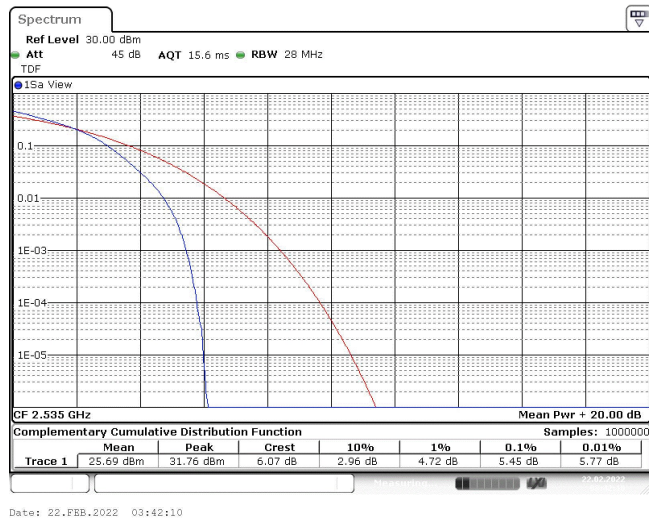

Band7-20MHz-16QAM-21100-1RB#0

Band7-20MHz-16QAM-21100-100RB#0

Band7-20MHz-16QAM-21350-1RB#0

Band7-20MHz-16QAM-21350-100RB#0

Appendix C: 26dB Bandwidth and Occupied Bandwidth

Test Result

Band	Bandwidth	Modulation	Channel	RB Configuration	Occupied Bandwidth (MHz)	26dB Bandwidth (MHz)	Verdict
Band7	5MHz	QPSK	20775	25RB#0	4.505	4.780	PASS
Band7	5MHz	QPSK	21100	25RB#0	4.496	4.780	PASS
Band7	5MHz	QPSK	21425	25RB#0	4.496	4.790	PASS
Band7	5MHz	16QAM	20775	25RB#0	4.505	4.780	PASS
Band7	5MHz	16QAM	21100	25RB#0	4.505	4.780	PASS
Band7	5MHz	16QAM	21425	25RB#0	4.505	4.780	PASS
Band7	10MHz	QPSK	20800	50RB#0	8.985	9.533	PASS
Band7	10MHz	QPSK	21100	50RB#0	8.985	9.533	PASS
Band7	10MHz	QPSK	21400	50RB#0	8.985	9.533	PASS
Band7	10MHz	16QAM	20800	50RB#0	8.985	9.533	PASS
Band7	10MHz	16QAM	21100	50RB#0	8.985	9.533	PASS
Band7	10MHz	16QAM	21400	50RB#0	8.985	9.567	PASS
Band7	15MHz	QPSK	20825	75RB#0	13.478	14.300	PASS
Band7	15MHz	QPSK	21100	75RB#0	13.478	14.300	PASS
Band7	15MHz	QPSK	21375	75RB#0	13.478	14.350	PASS
Band7	15MHz	16QAM	20825	75RB#0	13.428	14.300	PASS
Band7	15MHz	16QAM	21100	75RB#0	13.478	14.300	PASS
Band7	15MHz	16QAM	21375	75RB#0	13.478	14.300	PASS
Band7	20MHz	QPSK	20850	100RB#0	17.97	19.333	PASS
Band7	20MHz	QPSK	21100	100RB#0	17.97	19.333	PASS
Band7	20MHz	QPSK	21350	100RB#0	17.97	19.333	PASS
Band7	20MHz	16QAM	20850	100RB#0	18.037	19.333	PASS
Band7	20MHz	16QAM	21100	100RB#0	18.037	19.333	PASS
Band7	20MHz	16QAM	21350	100RB#0	18.037	19.333	PASS