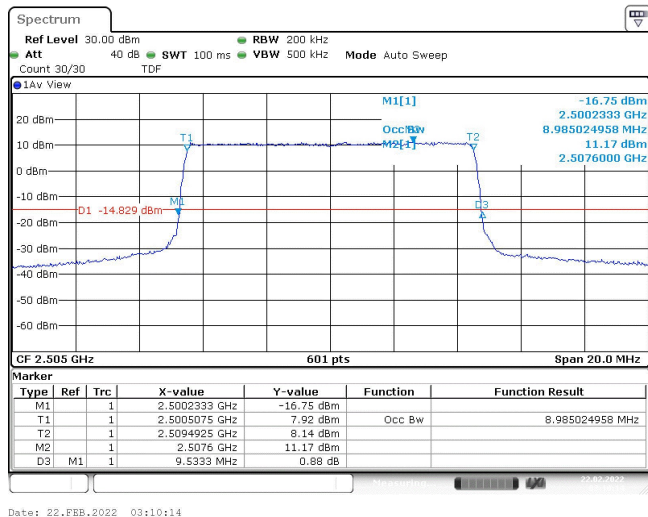

Test Graphs

Band7-5MHz-QPSK-20775-25RB#0-4.505

Band7-5MHz-QPSK-21100-25RB#0-4.496

Band7-5MHz-QPSK-21425-25RB#0-4.496

Band7-5MHz-16QAM-20775-25RB#0-4.505

Band7-5MHz-16QAM-21100-25RB#0-4.505

Band7-5MHz-16QAM-21425-25RB#0-4.505