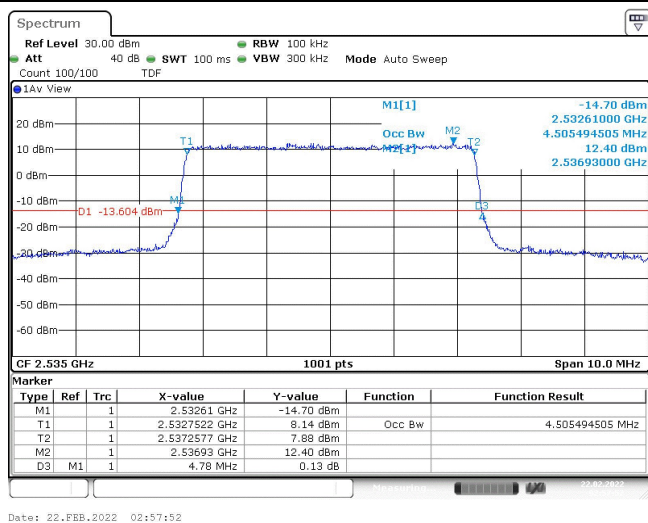

Band7-20MHz-16QAM-21100-1RB#0

Band7-20MHz-16QAM-21100-100RB#0

Band7-20MHz-16QAM-21350-1RB#0

Band7-20MHz-16QAM-21350-100RB#0

Appendix C: 26dB Bandwidth and Occupied Bandwidth

Test Result

Band	Bandwidth	Modulation	Channel	RB Configuration	Occupied Bandwidth (MHz)	26dB Bandwidth (MHz)	Verdict
Band7	5MHz	QPSK	20775	25RB#0	4.505	4.780	PASS
Band7	5MHz	QPSK	21100	25RB#0	4.496	4.780	PASS
Band7	5MHz	QPSK	21425	25RB#0	4.496	4.790	PASS
Band7	5MHz	16QAM	20775	25RB#0	4.505	4.780	PASS
Band7	5MHz	16QAM	21100	25RB#0	4.505	4.780	PASS
Band7	5MHz	16QAM	21425	25RB#0	4.505	4.780	PASS
Band7	10MHz	QPSK	20800	50RB#0	8.985	9.533	PASS
Band7	10MHz	QPSK	21100	50RB#0	8.985	9.533	PASS
Band7	10MHz	QPSK	21400	50RB#0	8.985	9.533	PASS
Band7	10MHz	16QAM	20800	50RB#0	8.985	9.533	PASS
Band7	10MHz	16QAM	21100	50RB#0	8.985	9.533	PASS
Band7	10MHz	16QAM	21400	50RB#0	8.985	9.567	PASS
Band7	15MHz	QPSK	20825	75RB#0	13.478	14.300	PASS
Band7	15MHz	QPSK	21100	75RB#0	13.478	14.300	PASS
Band7	15MHz	QPSK	21375	75RB#0	13.478	14.350	PASS
Band7	15MHz	16QAM	20825	75RB#0	13.428	14.300	PASS
Band7	15MHz	16QAM	21100	75RB#0	13.478	14.300	PASS
Band7	15MHz	16QAM	21375	75RB#0	13.478	14.300	PASS
Band7	20MHz	QPSK	20850	100RB#0	17.97	19.333	PASS
Band7	20MHz	QPSK	21100	100RB#0	17.97	19.333	PASS
Band7	20MHz	QPSK	21350	100RB#0	17.97	19.333	PASS
Band7	20MHz	16QAM	20850	100RB#0	18.037	19.333	PASS
Band7	20MHz	16QAM	21100	100RB#0	18.037	19.333	PASS
Band7	20MHz	16QAM	21350	100RB#0	18.037	19.333	PASS

Test Graphs

Band7-5MHz-QPSK-20775-25RB#0-4.505

Band7-5MHz-QPSK-21100-25RB#0-4.496

Band7-5MHz-QPSK-21425-25RB#0-4.496

Band7-5MHz-16QAM-20775-25RB#0-4.505

Band7-5MHz-16QAM-21100-25RB#0-4.505

Band7-5MHz-16QAM-21425-25RB#0-4.505