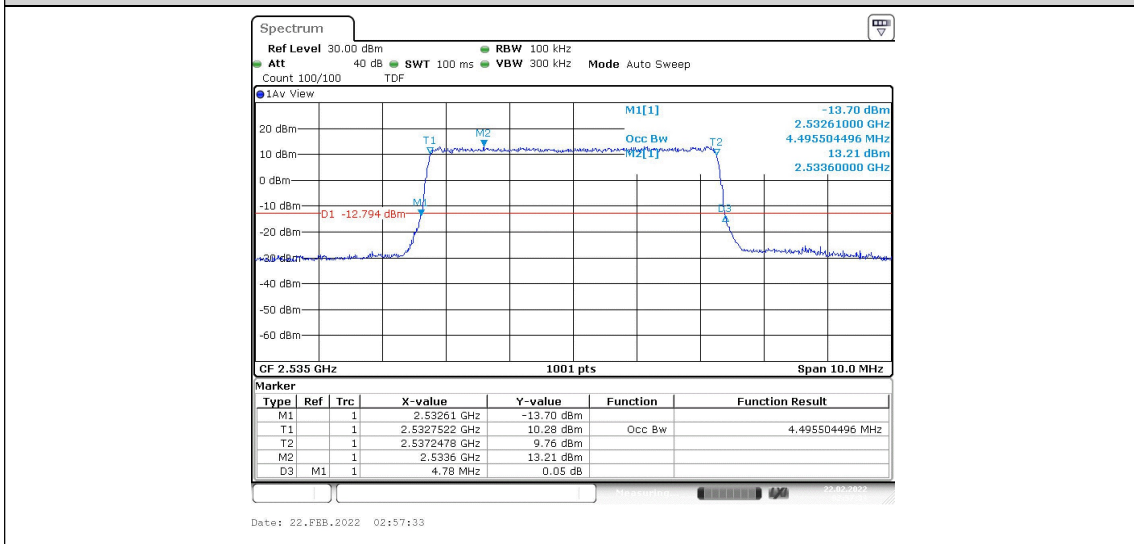

Band7-20MHz-16QAM-21100-1RB#0

Band7-20MHz-16QAM-21100-100RB#0

Band7-20MHz-16QAM-21350-1RB#0

Band7-20MHz-16QAM-21350-100RB#0

Appendix C: 26dB Bandwidth and Occupied Bandwidth

Test Result

Band	Bandwidth	Modulation	Channel	RB Configuration	Occupied Bandwidth (MHz)	26dB Bandwidth (MHz)	Verdict
Band7	5MHz	QPSK	20775	25RB#0	4.505	4.780	PASS
Band7	5MHz	QPSK	21100	25RB#0	4.496	4.780	PASS
Band7	5MHz	QPSK	21425	25RB#0	4.496	4.790	PASS
Band7	5MHz	16QAM	20775	25RB#0	4.505	4.780	PASS
Band7	5MHz	16QAM	21100	25RB#0	4.505	4.780	PASS
Band7	5MHz	16QAM	21425	25RB#0	4.505	4.780	PASS
Band7	10MHz	QPSK	20800	50RB#0	8.985	9.533	PASS
Band7	10MHz	QPSK	21100	50RB#0	8.985	9.533	PASS
Band7	10MHz	QPSK	21400	50RB#0	8.985	9.533	PASS
Band7	10MHz	16QAM	20800	50RB#0	8.985	9.533	PASS
Band7	10MHz	16QAM	21100	50RB#0	8.985	9.533	PASS
Band7	10MHz	16QAM	21400	50RB#0	8.985	9.567	PASS
Band7	15MHz	QPSK	20825	75RB#0	13.478	14.300	PASS
Band7	15MHz	QPSK	21100	75RB#0	13.478	14.300	PASS
Band7	15MHz	QPSK	21375	75RB#0	13.478	14.350	PASS
Band7	15MHz	16QAM	20825	75RB#0	13.428	14.300	PASS
Band7	15MHz	16QAM	21100	75RB#0	13.478	14.300	PASS
Band7	15MHz	16QAM	21375	75RB#0	13.478	14.300	PASS
Band7	20MHz	QPSK	20850	100RB#0	17.97	19.333	PASS
Band7	20MHz	QPSK	21100	100RB#0	17.97	19.333	PASS
Band7	20MHz	QPSK	21350	100RB#0	17.97	19.333	PASS
Band7	20MHz	16QAM	20850	100RB#0	18.037	19.333	PASS
Band7	20MHz	16QAM	21100	100RB#0	18.037	19.333	PASS
Band7	20MHz	16QAM	21350	100RB#0	18.037	19.333	PASS

Test Graphs

Band7-5MHz-QPSK-20775-25RB#0-4.505

Band7-5MHz-QPSK-21100-25RB#0-4.496

Band7-5MHz-QPSK-21425-25RB#0-4.496

Band7-5MHz-16QAM-20775-25RB#0-4.505

Band7-5MHz-16QAM-21100-25RB#0-4.505

Band7-5MHz-16QAM-21425-25RB#0-4.505