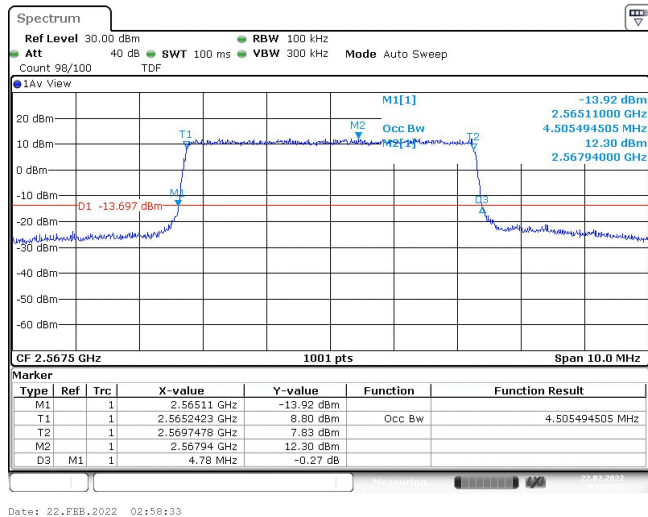

Test Graphs

Band7-5MHz-QPSK-20775-25RB#0-4.505

Band7-5MHz-QPSK-21100-25RB#0-4.496

Band7-5MHz-QPSK-21425-25RB#0-4.496

Band7-5MHz-16QAM-20775-25RB#0-4.505

Band7-5MHz-16QAM-21100-25RB#0-4.505

Band7-5MHz-16QAM-21425-25RB#0-4.505