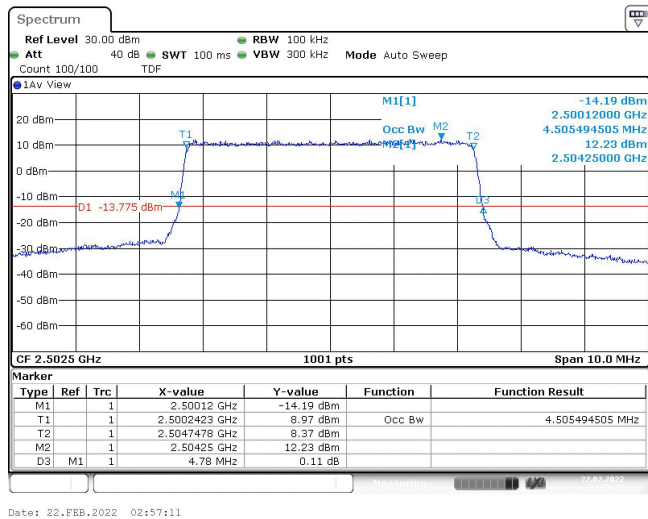

Test Graphs

Band7-5MHz-QPSK-20775-25RB#0-4.505

Band7-5MHz-QPSK-21100-25RB#0-4.496

Band7-5MHz-QPSK-21425-25RB#0-4.496

Band7-5MHz-16QAM-20775-25RB#0-4.505

Band7-5MHz-16QAM-21100-25RB#0-4.505

Band7-5MHz-16QAM-21425-25RB#0-4.505