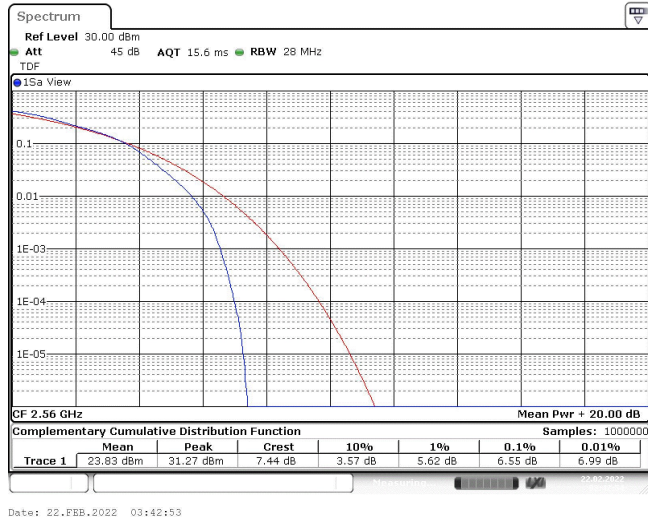

Band7-20MHz-16QAM-21100-1RB#0

Band7-20MHz-16QAM-21100-100RB#0

Band7-20MHz-16QAM-21350-1RB#0

Band7-20MHz-16QAM-21350-100RB#0

Appendix C: 26dB Bandwidth and Occupied Bandwidth

Test Result

Band	Bandwidth	Modulation	Channel	RB Configuration	Occupied Bandwidth (MHz)	26dB Bandwidth (MHz)	Verdict
Band7	5MHz	QPSK	20775	25RB#0	4.505	4.780	PASS
Band7	5MHz	QPSK	21100	25RB#0	4.496	4.780	PASS
Band7	5MHz	QPSK	21425	25RB#0	4.496	4.790	PASS
Band7	5MHz	16QAM	20775	25RB#0	4.505	4.780	PASS
Band7	5MHz	16QAM	21100	25RB#0	4.505	4.780	PASS
Band7	5MHz	16QAM	21425	25RB#0	4.505	4.780	PASS
Band7	10MHz	QPSK	20800	50RB#0	8.985	9.533	PASS
Band7	10MHz	QPSK	21100	50RB#0	8.985	9.533	PASS
Band7	10MHz	QPSK	21400	50RB#0	8.985	9.533	PASS
Band7	10MHz	16QAM	20800	50RB#0	8.985	9.533	PASS
Band7	10MHz	16QAM	21100	50RB#0	8.985	9.533	PASS
Band7	10MHz	16QAM	21400	50RB#0	8.985	9.567	PASS
Band7	15MHz	QPSK	20825	75RB#0	13.478	14.300	PASS
Band7	15MHz	QPSK	21100	75RB#0	13.478	14.300	PASS
Band7	15MHz	QPSK	21375	75RB#0	13.478	14.350	PASS
Band7	15MHz	16QAM	20825	75RB#0	13.428	14.300	PASS
Band7	15MHz	16QAM	21100	75RB#0	13.478	14.300	PASS
Band7	15MHz	16QAM	21375	75RB#0	13.478	14.300	PASS
Band7	20MHz	QPSK	20850	100RB#0	17.97	19.333	PASS
Band7	20MHz	QPSK	21100	100RB#0	17.97	19.333	PASS
Band7	20MHz	QPSK	21350	100RB#0	17.97	19.333	PASS
Band7	20MHz	16QAM	20850	100RB#0	18.037	19.333	PASS
Band7	20MHz	16QAM	21100	100RB#0	18.037	19.333	PASS
Band7	20MHz	16QAM	21350	100RB#0	18.037	19.333	PASS

Test Graphs

Band7-5MHz-QPSK-20775-25RB#0-4.505

Band7-5MHz-QPSK-21100-25RB#0-4.496

Band7-5MHz-QPSK-21425-25RB#0-4.496

Band7-5MHz-16QAM-20775-25RB#0-4.505

Band7-5MHz-16QAM-21100-25RB#0-4.505

Band7-5MHz-16QAM-21425-25RB#0-4.505