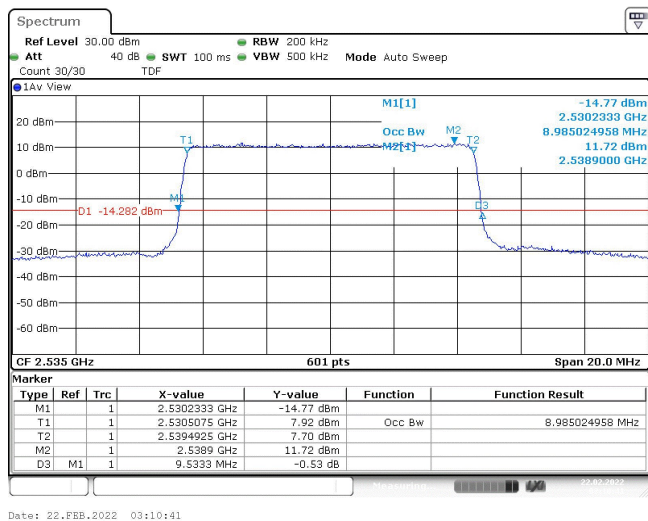

Band7-10MHz-QPSK-20800-50RB#0-8.985

Band7-10MHz-QPSK-21100-50RB#0-8.985