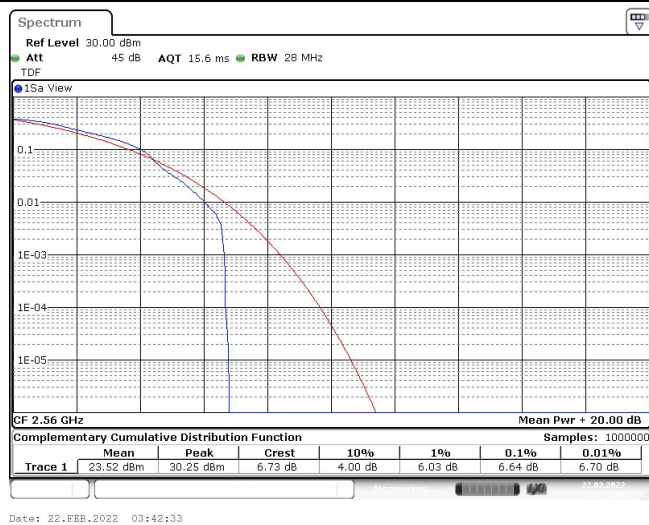

Band7-20MHz-16QAM-21100-1RB#0

Band7-20MHz-16QAM-21100-100RB#0

Band7-20MHz-16QAM-21350-1RB#0

Band7-20MHz-16QAM-21350-100RB#0

Appendix C: 26dB Bandwidth and Occupied Bandwidth

Test Result

Band	Bandwidth	Modulation	Channel	RB Configuration	Occupied Bandwidth (MHz)	26dB Bandwidth (MHz)	Verdict
Band7	5MHz	QPSK	20775	25RB#0	4.505	4.780	PASS
Band7	5MHz	QPSK	21100	25RB#0	4.496	4.780	PASS
Band7	5MHz	QPSK	21425	25RB#0	4.496	4.790	PASS
Band7	5MHz	16QAM	20775	25RB#0	4.505	4.780	PASS
Band7	5MHz	16QAM	21100	25RB#0	4.505	4.780	PASS
Band7	5MHz	16QAM	21425	25RB#0	4.505	4.780	PASS
Band7	10MHz	QPSK	20800	50RB#0	8.985	9.533	PASS
Band7	10MHz	QPSK	21100	50RB#0	8.985	9.533	PASS
Band7	10MHz	QPSK	21400	50RB#0	8.985	9.533	PASS
Band7	10MHz	16QAM	20800	50RB#0	8.985	9.533	PASS
Band7	10MHz	16QAM	21100	50RB#0	8.985	9.533	PASS
Band7	10MHz	16QAM	21400	50RB#0	8.985	9.567	PASS
Band7	15MHz	QPSK	20825	75RB#0	13.478	14.300	PASS
Band7	15MHz	QPSK	21100	75RB#0	13.478	14.300	PASS
Band7	15MHz	QPSK	21375	75RB#0	13.478	14.350	PASS
Band7	15MHz	16QAM	20825	75RB#0	13.428	14.300	PASS
Band7	15MHz	16QAM	21100	75RB#0	13.478	14.300	PASS
Band7	15MHz	16QAM	21375	75RB#0	13.478	14.300	PASS
Band7	20MHz	QPSK	20850	100RB#0	17.97	19.333	PASS
Band7	20MHz	QPSK	21100	100RB#0	17.97	19.333	PASS
Band7	20MHz	QPSK	21350	100RB#0	17.97	19.333	PASS
Band7	20MHz	16QAM	20850	100RB#0	18.037	19.333	PASS
Band7	20MHz	16QAM	21100	100RB#0	18.037	19.333	PASS
Band7	20MHz	16QAM	21350	100RB#0	18.037	19.333	PASS

Test Graphs

Band7-5MHz-QPSK-20775-25RB#0-4.505

Band7-5MHz-QPSK-21100-25RB#0-4.496

Band7-5MHz-QPSK-21425-25RB#0-4.496

Band7-5MHz-16QAM-20775-25RB#0-4.505

Band7-5MHz-16QAM-21100-25RB#0-4.505

Band7-5MHz-16QAM-21425-25RB#0-4.505