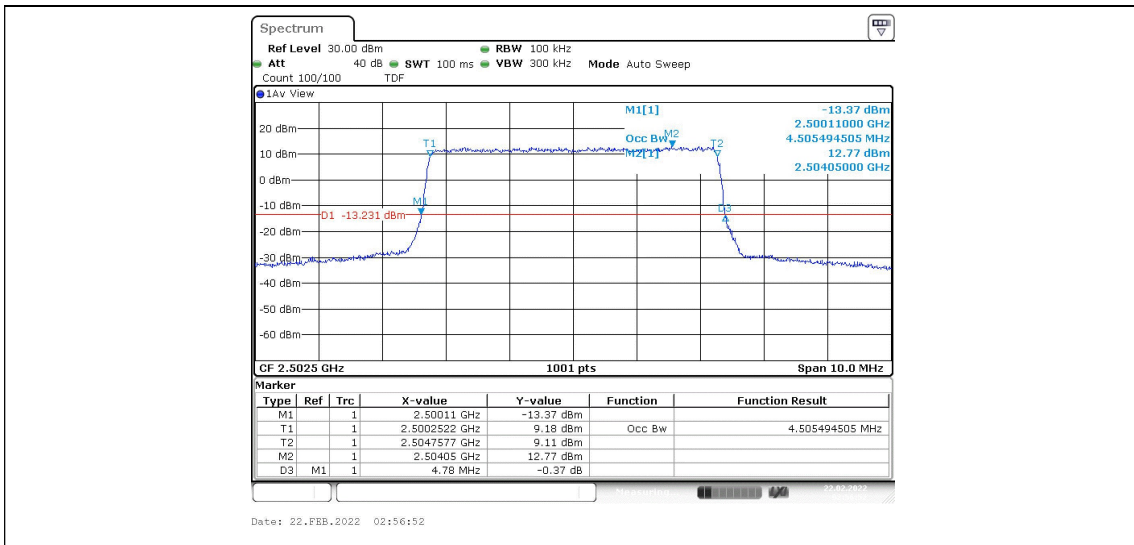

Band7-20MHz-16QAM-21100-1RB#0

Band7-20MHz-16QAM-21100-100RB#0

Band7-20MHz-16QAM-21350-1RB#0

Band7-20MHz-16QAM-21350-100RB#0

Appendix C: 26dB Bandwidth and Occupied Bandwidth

Test Result

Band	Bandwidth	Modulation	Channel	RB Configuration	Occupied Bandwidth (MHz)	26dB Bandwidth (MHz)	Verdict
Band7	5MHz	QPSK	20775	25RB#0	4.505	4.780	PASS
Band7	5MHz	QPSK	21100	25RB#0	4.496	4.780	PASS
Band7	5MHz	QPSK	21425	25RB#0	4.496	4.790	PASS
Band7	5MHz	16QAM	20775	25RB#0	4.505	4.780	PASS
Band7	5MHz	16QAM	21100	25RB#0	4.505	4.780	PASS
Band7	5MHz	16QAM	21425	25RB#0	4.505	4.780	PASS
Band7	10MHz	QPSK	20800	50RB#0	8.985	9.533	PASS
Band7	10MHz	QPSK	21100	50RB#0	8.985	9.533	PASS
Band7	10MHz	QPSK	21400	50RB#0	8.985	9.533	PASS
Band7	10MHz	16QAM	20800	50RB#0	8.985	9.533	PASS
Band7	10MHz	16QAM	21100	50RB#0	8.985	9.533	PASS
Band7	10MHz	16QAM	21400	50RB#0	8.985	9.567	PASS
Band7	15MHz	QPSK	20825	75RB#0	13.478	14.300	PASS
Band7	15MHz	QPSK	21100	75RB#0	13.478	14.300	PASS
Band7	15MHz	QPSK	21375	75RB#0	13.478	14.350	PASS
Band7	15MHz	16QAM	20825	75RB#0	13.428	14.300	PASS
Band7	15MHz	16QAM	21100	75RB#0	13.478	14.300	PASS
Band7	15MHz	16QAM	21375	75RB#0	13.478	14.300	PASS
Band7	20MHz	QPSK	20850	100RB#0	17.97	19.333	PASS
Band7	20MHz	QPSK	21100	100RB#0	17.97	19.333	PASS
Band7	20MHz	QPSK	21350	100RB#0	17.97	19.333	PASS
Band7	20MHz	16QAM	20850	100RB#0	18.037	19.333	PASS
Band7	20MHz	16QAM	21100	100RB#0	18.037	19.333	PASS
Band7	20MHz	16QAM	21350	100RB#0	18.037	19.333	PASS

Test Graphs

Band7-5MHz-QPSK-20775-25RB#0-4.505

Band7-5MHz-QPSK-21100-25RB#0-4.496

Band7-5MHz-QPSK-21425-25RB#0-4.496

Band7-5MHz-16QAM-20775-25RB#0-4.505

Band7-5MHz-16QAM-21100-25RB#0-4.505

Band7-5MHz-16QAM-21425-25RB#0-4.505