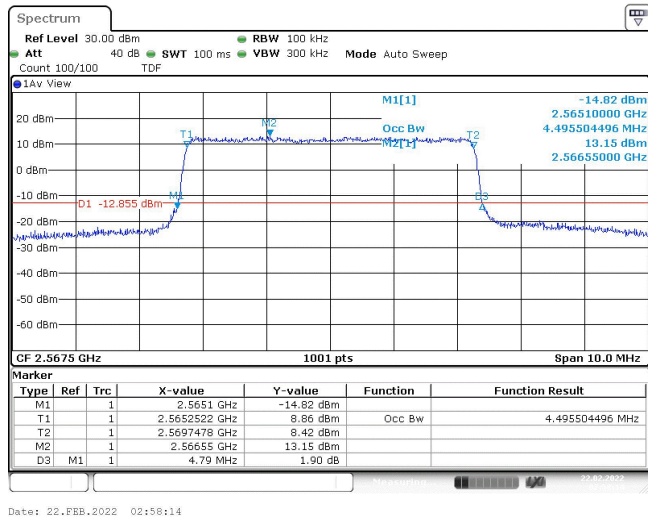

Band7-20MHz-16QAM-21100-1RB#0

Band7-20MHz-16QAM-21100-100RB#0

Band7-20MHz-16QAM-21350-1RB#0

Band7-20MHz-16QAM-21350-100RB#0

Appendix C: 26dB Bandwidth and Occupied Bandwidth

Test Result

Band	Bandwidth	Modulation	Channel	RB Configuration	Occupied Bandwidth (MHz)	26dB Bandwidth (MHz)	Verdict
Band7	5MHz	QPSK	20775	25RB#0	4.505	4.780	PASS
Band7	5MHz	QPSK	21100	25RB#0	4.496	4.780	PASS
Band7	5MHz	QPSK	21425	25RB#0	4.496	4.790	PASS
Band7	5MHz	16QAM	20775	25RB#0	4.505	4.780	PASS
Band7	5MHz	16QAM	21100	25RB#0	4.505	4.780	PASS
Band7	5MHz	16QAM	21425	25RB#0	4.505	4.780	PASS
Band7	10MHz	QPSK	20800	50RB#0	8.985	9.533	PASS
Band7	10MHz	QPSK	21100	50RB#0	8.985	9.533	PASS
Band7	10MHz	QPSK	21400	50RB#0	8.985	9.533	PASS
Band7	10MHz	16QAM	20800	50RB#0	8.985	9.533	PASS
Band7	10MHz	16QAM	21100	50RB#0	8.985	9.533	PASS
Band7	10MHz	16QAM	21400	50RB#0	8.985	9.567	PASS
Band7	15MHz	QPSK	20825	75RB#0	13.478	14.300	PASS
Band7	15MHz	QPSK	21100	75RB#0	13.478	14.300	PASS
Band7	15MHz	QPSK	21375	75RB#0	13.478	14.350	PASS
Band7	15MHz	16QAM	20825	75RB#0	13.428	14.300	PASS
Band7	15MHz	16QAM	21100	75RB#0	13.478	14.300	PASS
Band7	15MHz	16QAM	21375	75RB#0	13.478	14.300	PASS
Band7	20MHz	QPSK	20850	100RB#0	17.97	19.333	PASS
Band7	20MHz	QPSK	21100	100RB#0	17.97	19.333	PASS
Band7	20MHz	QPSK	21350	100RB#0	17.97	19.333	PASS
Band7	20MHz	16QAM	20850	100RB#0	18.037	19.333	PASS
Band7	20MHz	16QAM	21100	100RB#0	18.037	19.333	PASS
Band7	20MHz	16QAM	21350	100RB#0	18.037	19.333	PASS

Test Graphs

Band7-5MHz-QPSK-20775-25RB#0-4.505

Band7-5MHz-QPSK-21100-25RB#0-4.496

Band7-5MHz-QPSK-21425-25RB#0-4.496

Band7-5MHz-16QAM-20775-25RB#0-4.505

Band7-5MHz-16QAM-21100-25RB#0-4.505

Band7-5MHz-16QAM-21425-25RB#0-4.505