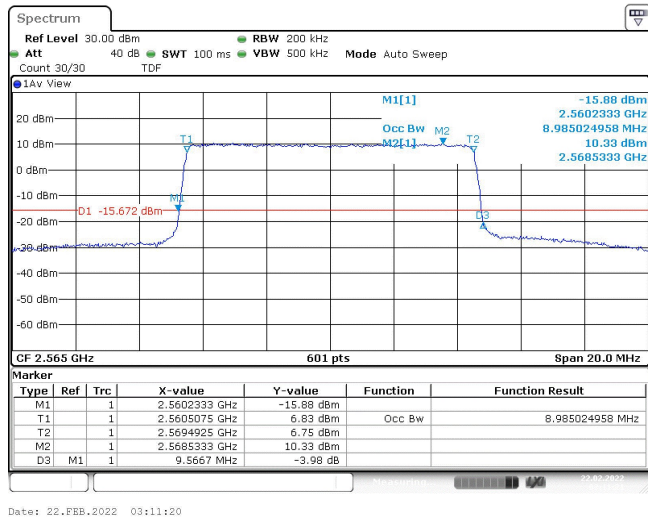

Band7-10MHz-QPSK-21400-50RB#0-8.985

Band7-10MHz-16QAM-20800-50RB#0-8.985

Band7-10MHz-16QAM-21100-50RB#0-8.985

Band7-10MHz-16QAM-21400-50RB#0-8.985

Band7-15MHz-QPSK-20825-75RB#0-13.478

Band7-15MHz-QPSK-21100-75RB#0-13.478

Band7-15MHz-QPSK-21375-75RB#0-13.478

Band7-15MHz-16QAM-20825-75RB#0-13.428

Band7-15MHz-16QAM-21100-75RB#0-13.478

Band7-15MHz-16QAM-21375-75RB#0-13.478

Band7-20MHz-QPSK-20850-100RB#0-17.97

Band7-20MHz-QPSK-21100-100RB#0-17.97