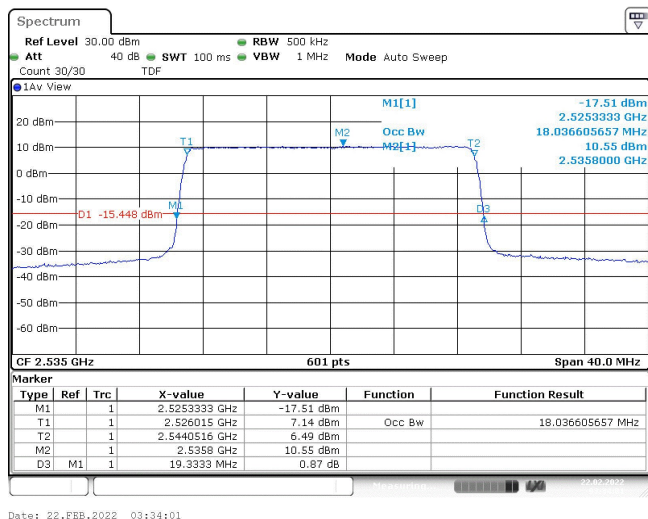

Band7-20MHz-16QAM-20850-100RB#0-18.037

Band7-20MHz-16QAM-21100-100RB#0-18.037