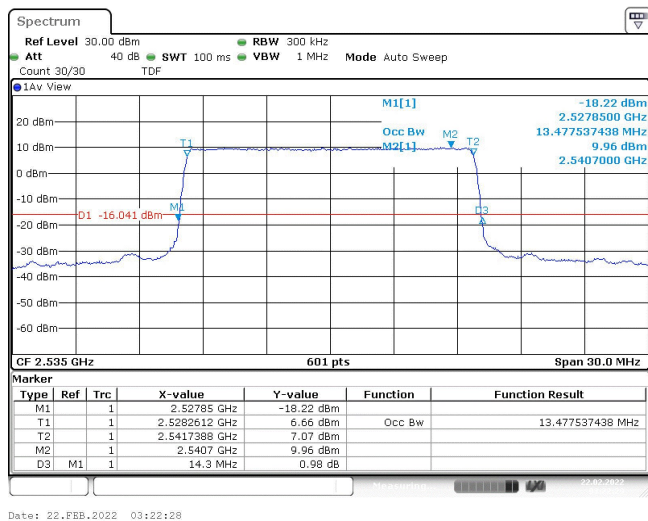

Band7-15MHz-16QAM-20825-75RB#0-13.428

Band7-15MHz-16QAM-21100-75RB#0-13.478