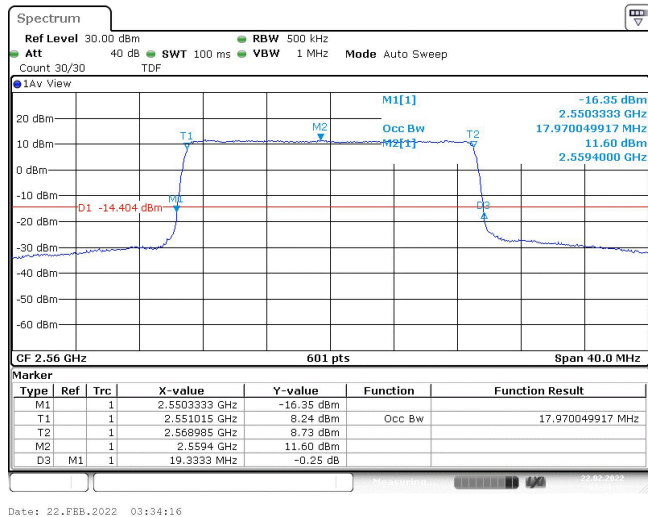

Band7-15MHz-QPSK-21375-75RB#0-13.478

Band7-15MHz-16QAM-20825-75RB#0-13.428

Band7-15MHz-16QAM-21100-75RB#0-13.478

Band7-15MHz-16QAM-21375-75RB#0-13.478

Band7-20MHz-QPSK-20850-100RB#0-17.97

Band7-20MHz-QPSK-21100-100RB#0-17.97