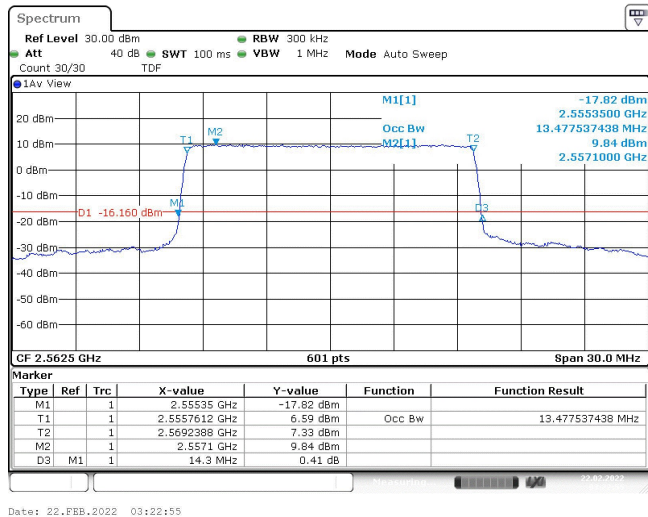

Band7-10MHz-QPSK-21400-50RB#0-8.985

Band7-10MHz-16QAM-20800-50RB#0-8.985

Band7-10MHz-16QAM-21100-50RB#0-8.985

Band7-10MHz-16QAM-21400-50RB#0-8.985

Band7-15MHz-QPSK-20825-75RB#0-13.478

Band7-15MHz-QPSK-21100-75RB#0-13.478

Band7-15MHz-QPSK-21375-75RB#0-13.478

Band7-15MHz-16QAM-20825-75RB#0-13.428

Band7-15MHz-16QAM-21100-75RB#0-13.478

Band7-15MHz-16QAM-21375-75RB#0-13.478

Band7-20MHz-QPSK-20850-100RB#0-17.97

Band7-20MHz-QPSK-21100-100RB#0-17.97