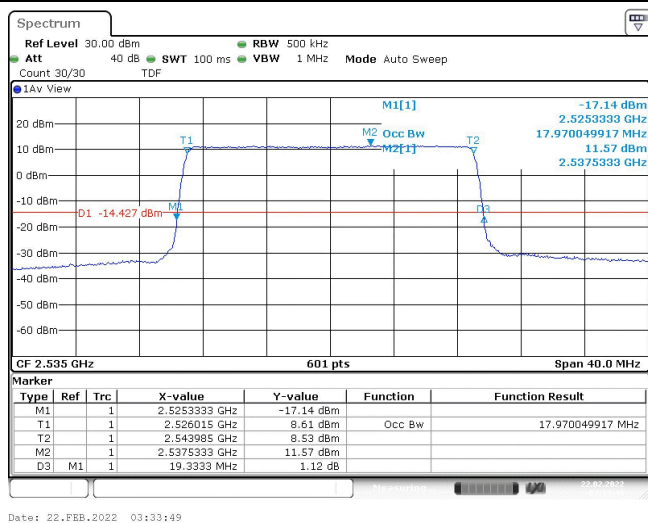

Band7-15MHz-QPSK-21375-75RB#0-13.478

Band7-15MHz-16QAM-20825-75RB#0-13.428

Band7-15MHz-16QAM-21100-75RB#0-13.478

Band7-15MHz-16QAM-21375-75RB#0-13.478

Band7-20MHz-QPSK-20850-100RB#0-17.97

Band7-20MHz-QPSK-21100-100RB#0-17.97