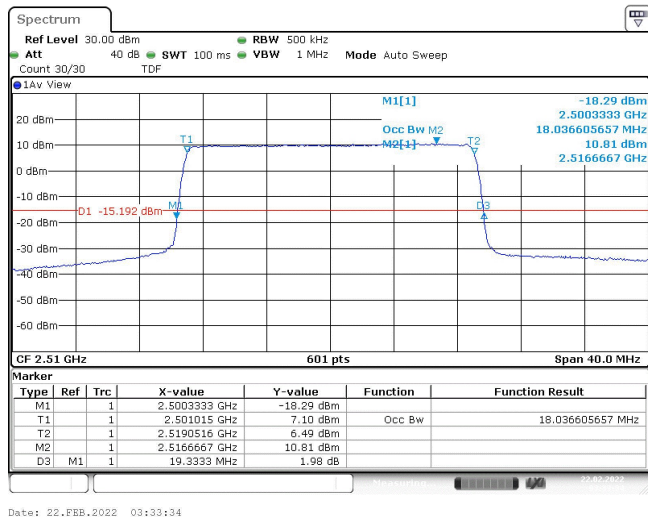

Band7-20MHz-QPSK-21350-100RB#0-17.97