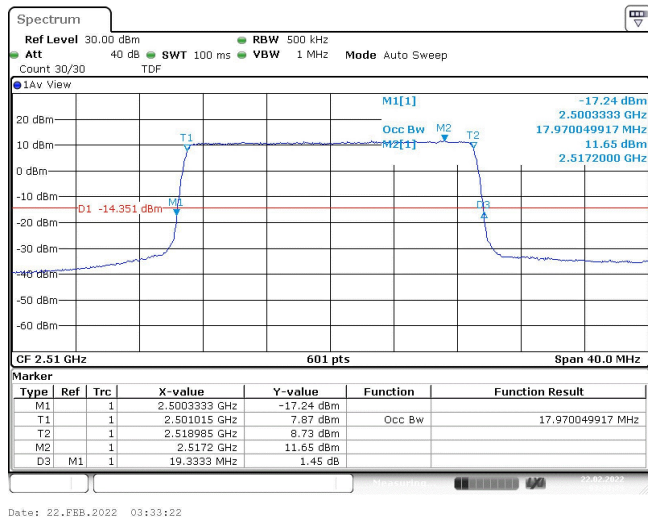

Band7-15MHz-QPSK-21375-75RB#0-13.478

Band7-15MHz-16QAM-20825-75RB#0-13.428

Band7-15MHz-16QAM-21100-75RB#0-13.478

Band7-15MHz-16QAM-21375-75RB#0-13.478

Band7-20MHz-QPSK-20850-100RB#0-17.97

Band7-20MHz-QPSK-21100-100RB#0-17.97