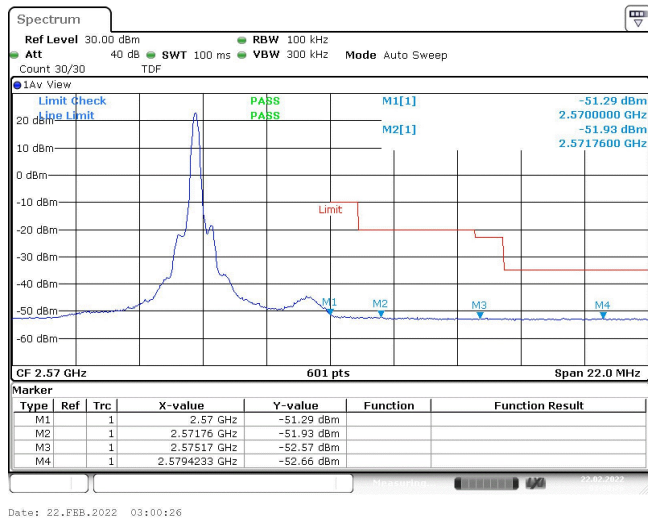

Test Graphs

Band7-5MHz-QPSK-20775-1RB#0

Band7-5MHz-QPSK-20775-1RB#24

Band7-5MHz-QPSK-20775-25RB#0

Band7-5MHz-QPSK-21425-1RB#0

Band7-5MHz-QPSK-21425-1RB#24

Band7-5MHz-QPSK-21425-25RB#0

Band7-5MHz-16QAM-20775-1RB#0