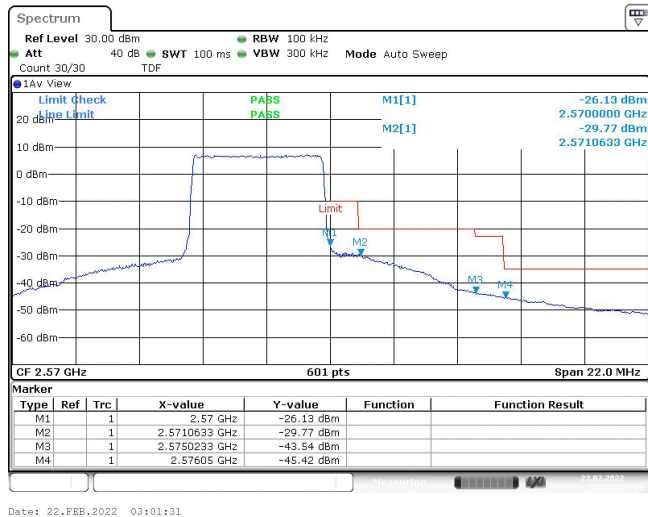

Band7-5MHz-16QAM-20775-1RB#24

Band7-5MHz-16QAM-20775-25RB#0

Band7-5MHz-16QAM-21425-1RB#0

Band7-5MHz-16QAM-21425-1RB#24

Band7-5MHz-16QAM-21425-25RB#0

Band7-10MHz-QPSK-20800-1RB#0

Band7-10MHz-QPSK-20800-1RB#49