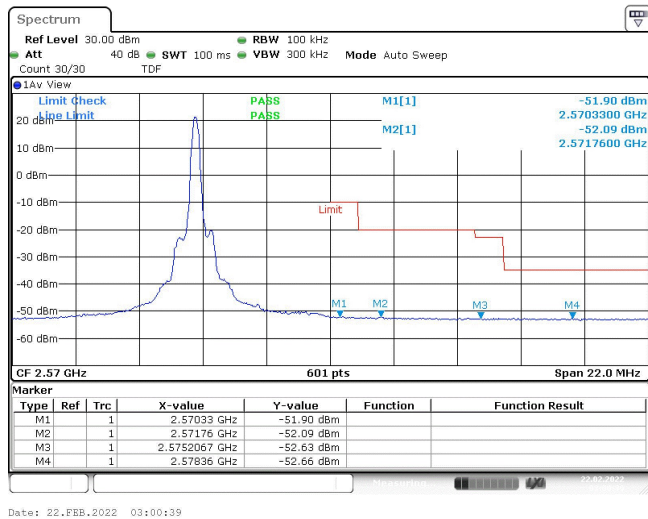

Band7-5MHz-16QAM-20775-25RB#0