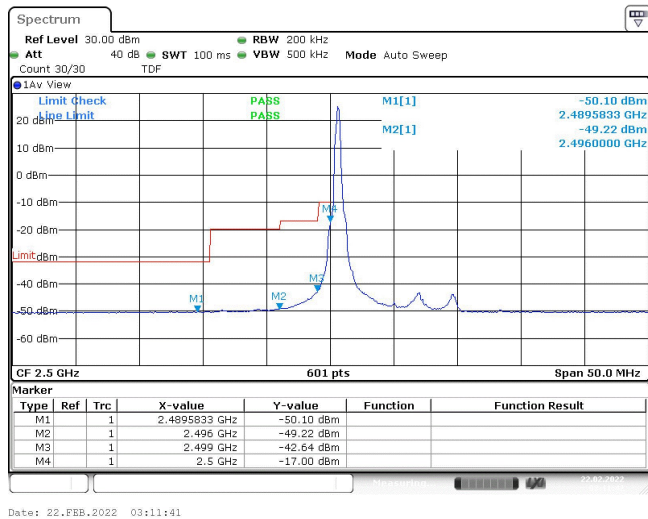

Band7-5MHz-16QAM-20775-1RB#24

Band7-5MHz-16QAM-20775-25RB#0

Band7-5MHz-16QAM-21425-1RB#0

Band7-5MHz-16QAM-21425-1RB#24

Band7-5MHz-16QAM-21425-25RB#0

Band7-10MHz-QPSK-20800-1RB#0

Band7-10MHz-QPSK-20800-1RB#49