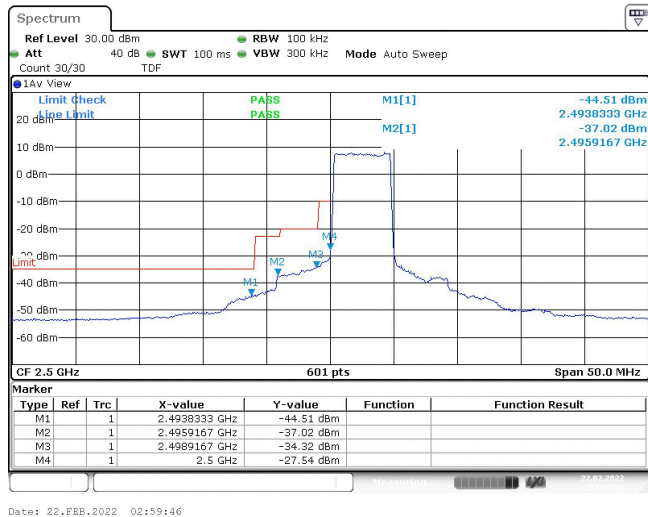

Band7	15MHz	16QAM	21375	75RB#0	-27.74,-29.40,-32.22,-42.68	PASS
Band7	20MHz	QPSK	20850	1RB#0	-45.96,-45.20,-40.08,-22.91	PASS
Band7	20MHz	QPSK	20850	1RB#99	-46.38,-46.12,-46.14,-45.76	PASS
Band7	20MHz	QPSK	20850	100RB#0	-39.35,-37.29,-34.69,-29.73	PASS
Band7	20MHz	QPSK	21350	1RB#0	-45.59,-45.85,-45.70,-45.87	PASS
Band7	20MHz	QPSK	21350	1RB#99	-24.03,-41.53,-45.42,-45.94	PASS
Band7	20MHz	QPSK	21350	100RB#0	-25.51,-28.03,-29.75,-45.27	PASS
Band7	20MHz	16QAM	20850	1RB#0	-46.01,-45.33,-40.70,-23.85	PASS
Band7	20MHz	16QAM	20850	1RB#99	-46.40,-46.09,-46.29,-46.22	PASS
Band7	20MHz	16QAM	20850	100RB#0	-39.91,-37.16,-34.47,-31.70	PASS
Band7	20MHz	16QAM	21350	1RB#0	-46.00,-45.96,-45.80,-45.88	PASS
Band7	20MHz	16QAM	21350	1RB#99	-25.53,-42.13,-45.62,-45.95	PASS
Band7	20MHz	16QAM	21350	100RB#0	-29.13,-31.32,-32.38,-45.04	PASS

Test Graphs

Band7-5MHz-QPSK-20775-1RB#0

Band7-5MHz-QPSK-20775-1RB#24

Band7-5MHz-QPSK-20775-25RB#0

Band7-5MHz-QPSK-21425-1RB#0

Band7-5MHz-QPSK-21425-1RB#24

Band7-5MHz-QPSK-21425-25RB#0

Band7-5MHz-16QAM-20775-1RB#0