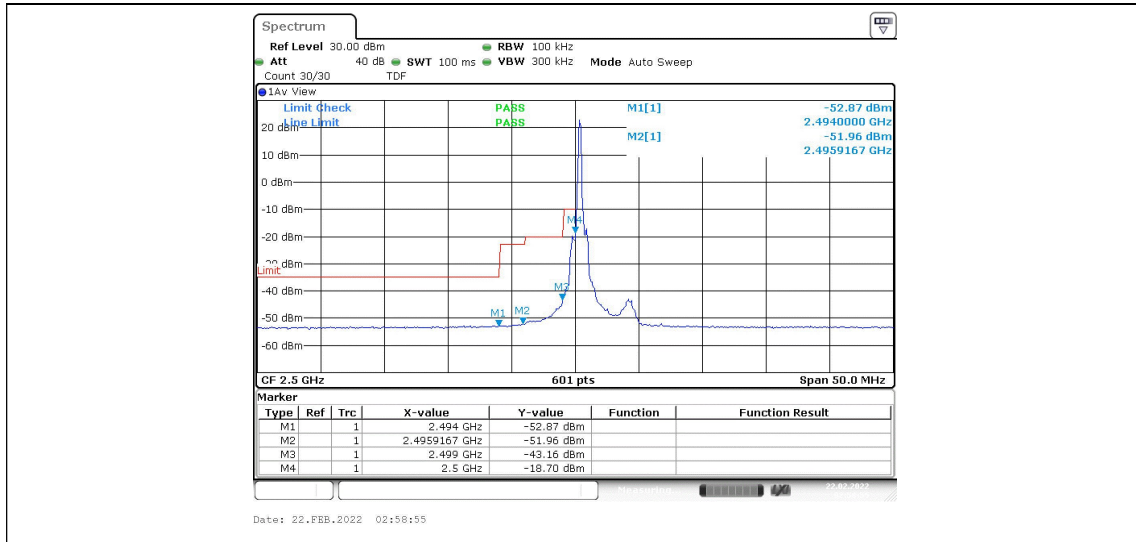

Band7	15MHz	16QAM	21375	75RB#0	-27.74,-29.40,-32.22,-42.68	PASS
Band7	20MHz	QPSK	20850	1RB#0	-45.96,-45.20,-40.08,-22.91	PASS
Band7	20MHz	QPSK	20850	1RB#99	-46.38,-46.12,-46.14,-45.76	PASS
Band7	20MHz	QPSK	20850	100RB#0	-39.35,-37.29,-34.69,-29.73	PASS
Band7	20MHz	QPSK	21350	1RB#0	-45.59,-45.85,-45.70,-45.87	PASS
Band7	20MHz	QPSK	21350	1RB#99	-24.03,-41.53,-45.42,-45.94	PASS
Band7	20MHz	QPSK	21350	100RB#0	-25.51,-28.03,-29.75,-45.27	PASS
Band7	20MHz	16QAM	20850	1RB#0	-46.01,-45.33,-40.70,-23.85	PASS
Band7	20MHz	16QAM	20850	1RB#99	-46.40,-46.09,-46.29,-46.22	PASS
Band7	20MHz	16QAM	20850	100RB#0	-39.91,-37.16,-34.47,-31.70	PASS
Band7	20MHz	16QAM	21350	1RB#0	-46.00,-45.96,-45.80,-45.88	PASS
Band7	20MHz	16QAM	21350	1RB#99	-25.53,-42.13,-45.62,-45.95	PASS
Band7	20MHz	16QAM	21350	100RB#0	-29.13,-31.32,-32.38,-45.04	PASS

Test Graphs

Band7-5MHz-QPSK-20775-1RB#0