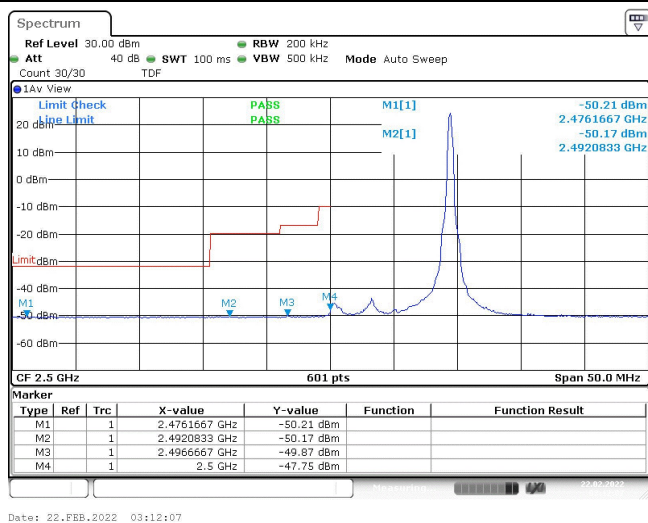

Band7-10MHz-QPSK-20800-1RB#0

Band7-10MHz-QPSK-20800-1RB#49