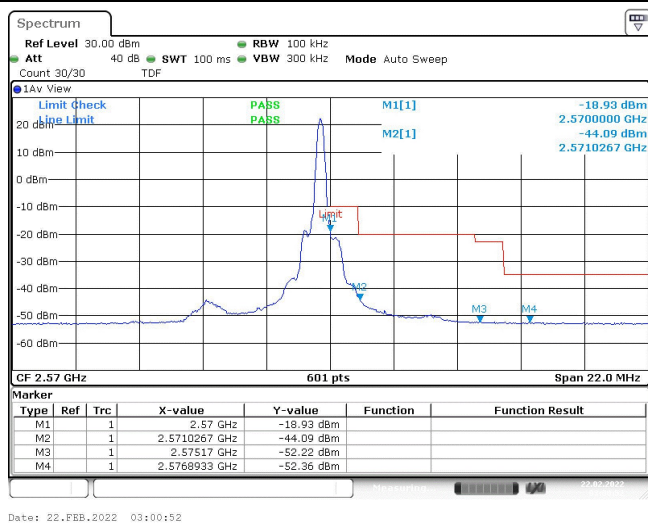

Test Graphs

Band7-5MHz-QPSK-20775-1RB#0

Band7-5MHz-QPSK-20775-1RB#24

Band7-5MHz-QPSK-20775-25RB#0

Band7-5MHz-QPSK-21425-1RB#0

Band7-5MHz-QPSK-21425-1RB#24

Band7-5MHz-QPSK-21425-25RB#0

Band7-5MHz-16QAM-20775-1RB#0