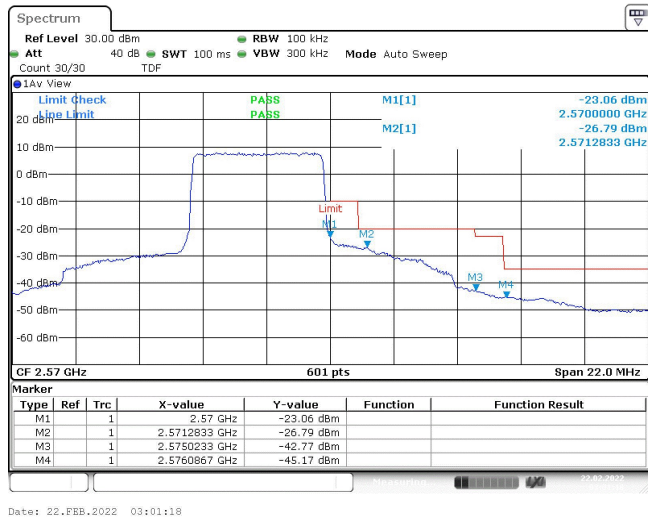

Test Graphs

Band7-5MHz-QPSK-20775-1RB#0

Band7-5MHz-QPSK-20775-1RB#24

Band7-5MHz-QPSK-20775-25RB#0

Band7-5MHz-QPSK-21425-1RB#0

Band7-5MHz-QPSK-21425-1RB#24

Band7-5MHz-QPSK-21425-25RB#0

Band7-5MHz-16QAM-20775-1RB#0