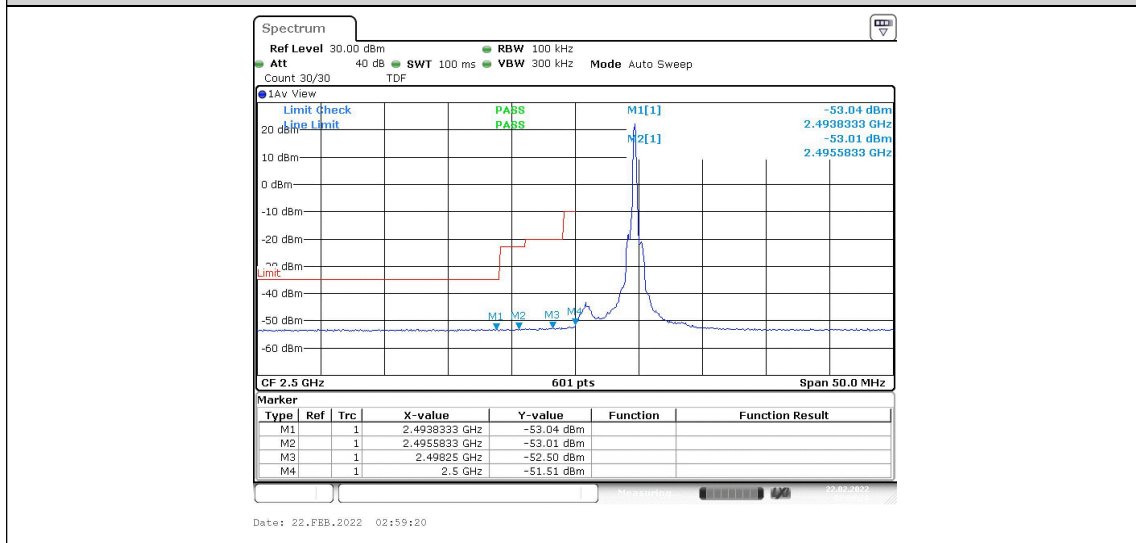

Band7-5MHz-QPSK-20775-1RB#0

Band7-5MHz-QPSK-20775-1RB#24