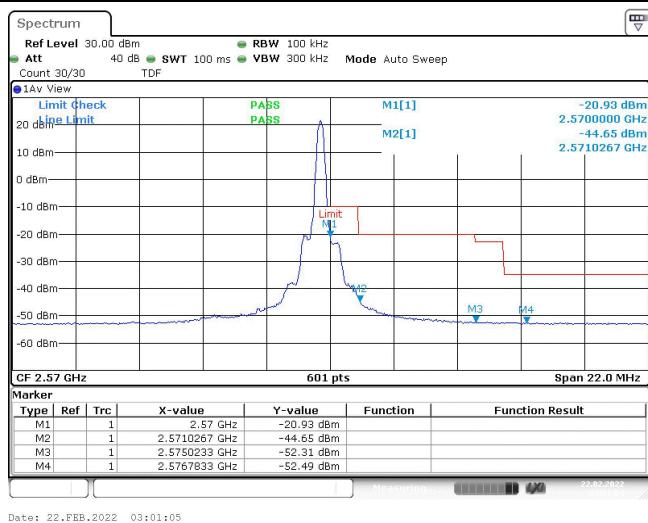

Band7-5MHz-16QAM-21425-1RB#0

Band7-5MHz-16QAM-21425-1RB#24