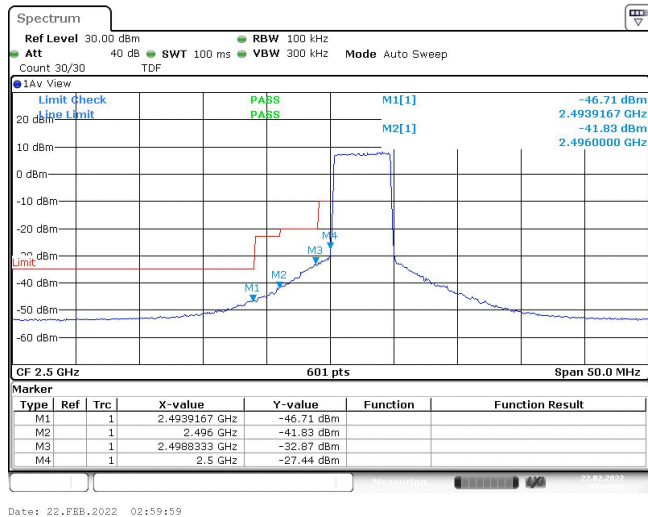

Band7-5MHz-16QAM-20775-25RB#0

Band7-5MHz-16QAM-21425-1RB#0

Band7-5MHz-16QAM-21425-1RB#24