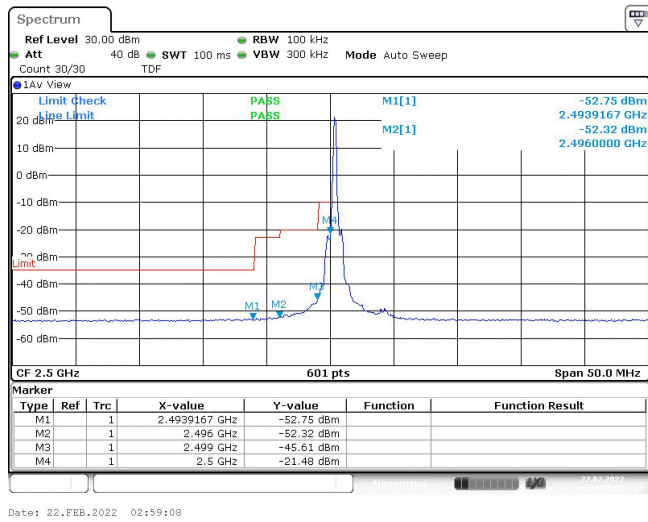

Test Graphs

Band7-5MHz-QPSK-20775-1RB#0

Band7-5MHz-QPSK-20775-1RB#24

Band7-5MHz-QPSK-20775-25RB#0

Band7-5MHz-QPSK-21425-1RB#0

Band7-5MHz-QPSK-21425-1RB#24

Band7-5MHz-QPSK-21425-25RB#0

Band7-5MHz-16QAM-20775-1RB#0