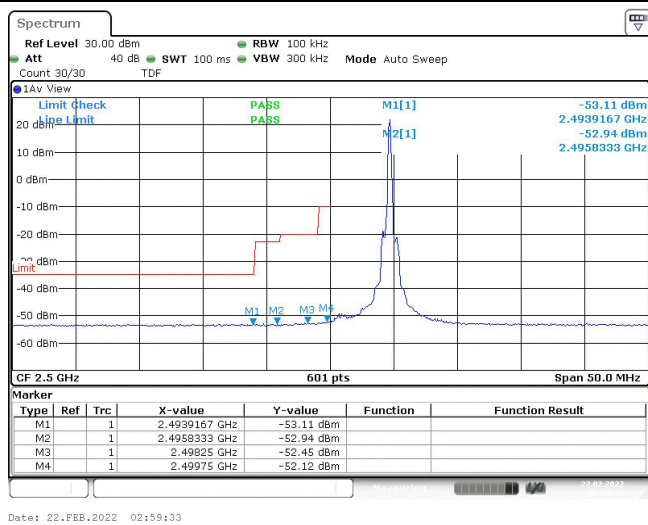

Test Graphs

Band7-5MHz-QPSK-20775-1RB#0

Band7-5MHz-QPSK-20775-1RB#24

Band7-5MHz-QPSK-20775-25RB#0

Band7-5MHz-QPSK-21425-1RB#0

Band7-5MHz-QPSK-21425-1RB#24

Band7-5MHz-QPSK-21425-25RB#0

Band7-5MHz-16QAM-20775-1RB#0