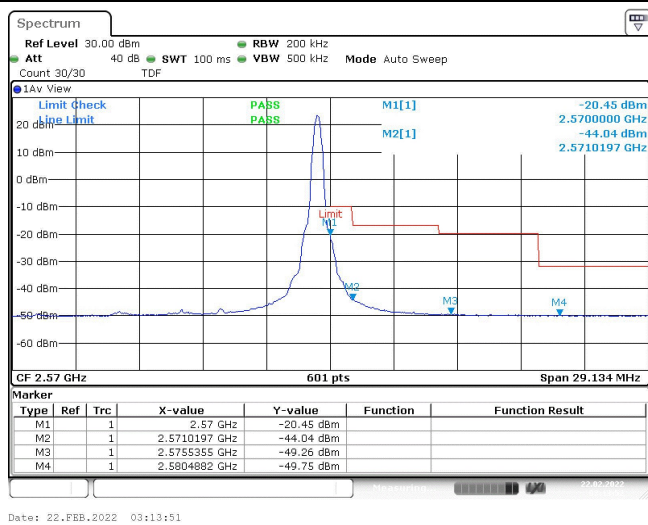

Band7-10MHz-16QAM-21400-1RB#0

Band7-10MHz-16QAM-21400-1RB#49