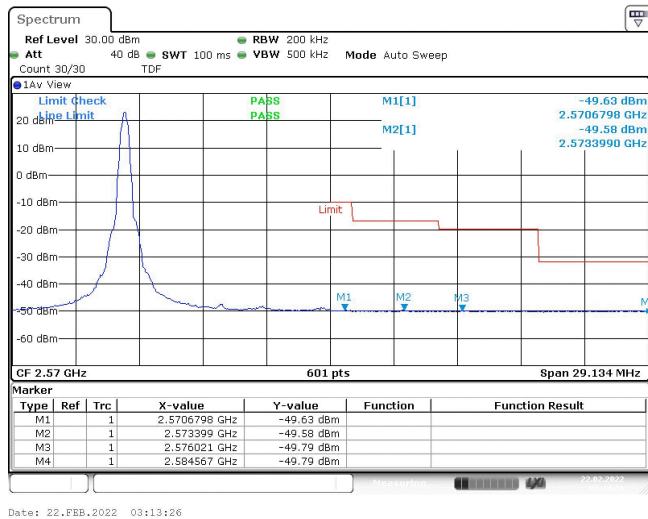

Band7-10MHz-QPSK-20800-50RB#0

Band7-10MHz-QPSK-21400-1RB#0

Band7-10MHz-QPSK-21400-1RB#49

Band7-10MHz-QPSK-21400-50RB#0

Band7-10MHz-16QAM-20800-1RB#0

Band7-10MHz-16QAM-20800-1RB#49

Band7-10MHz-16QAM-20800-50RB#0

Band7-10MHz-16QAM-21400-1RB#0

Band7-10MHz-16QAM-21400-1RB#49

Band7-10MHz-16QAM-21400-50RB#0

Band7-15MHz-QPSK-20825-1RB#0

Band7-15MHz-QPSK-20825-1RB#74

Band7-15MHz-QPSK-20825-75RB#0

Band7-15MHz-QPSK-21375-1RB#0