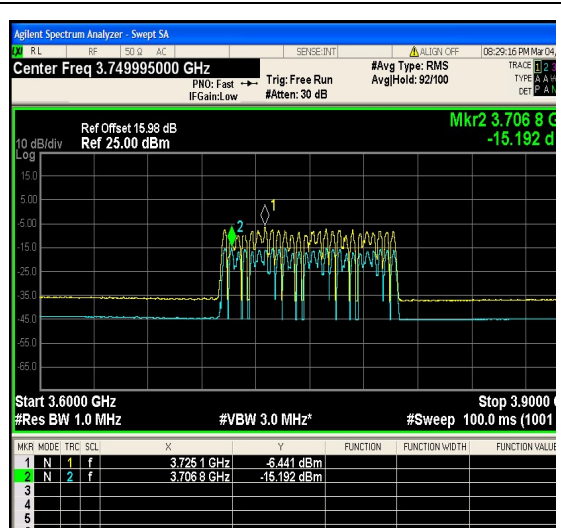

1-DC_2A_n77A-3700-3980-PC3-30-5+100-M
+L-1-N/A-N/A-N/A-DFT-PI2BPSK-Outer_Full-
270@0-8.69-100%-0.00-8.69-PASS-≤13