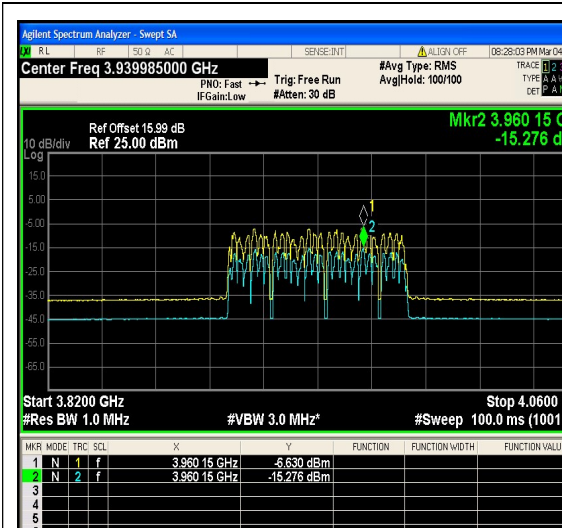

1-DC_2A_n77A-3700-3980-PC3-30-5+80-M+
H-9-N/A-N/A-N/A-CP-256QAM-Outer_Full-21
7@0-8.65-100%-0.00-8.65-PASS-≤13