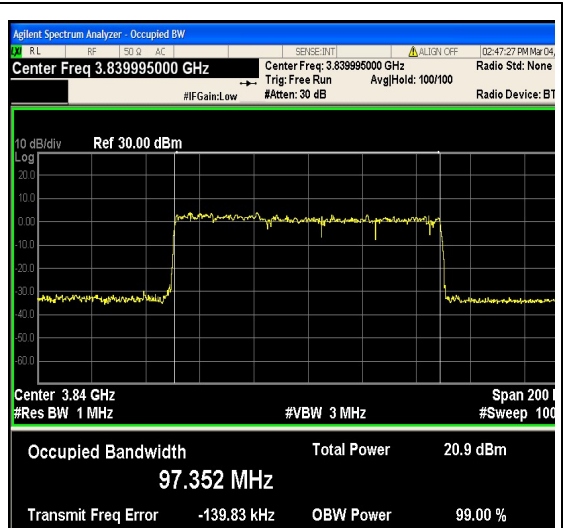

1-DC_2A_n77A-3700-3980-PC3-30-5+100-M
+M-6-N/A-N/A-N/A-CP-16QAM-Outer_Full-27
3@0-Ant1-97.352-100.6-≤100-PASS