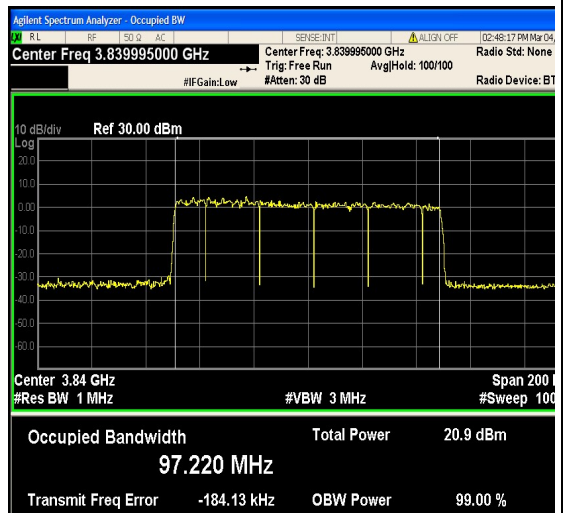

1-DC_2A_n77A-3700-3980-PC3-30-5+100-M
+M-8-N/A-N/A-N/A-CP-256QAM-Outer_Full-2
73@0-Ant1-97.220-100.6-≤100-PASS