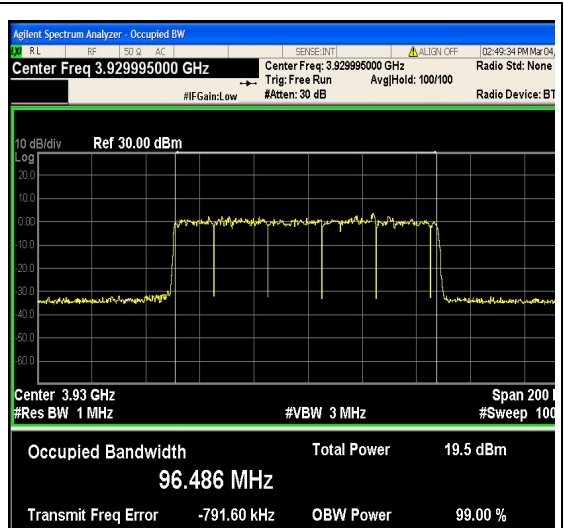

1-DC_2A_n77A-3700-3980-PC3-30-5+100-M
+H-2-N/A-N/A-N/A-DFT-PI2BPSK-Outer_Full
-270@0-Ant1-96.486-99.56-≤100-PASS