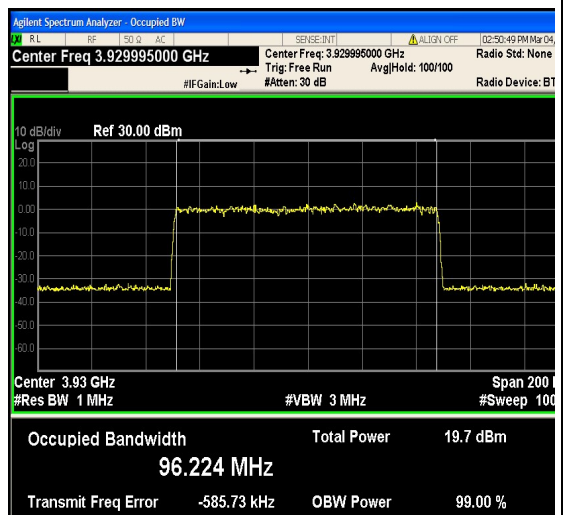

1-DC_2A_n77A-3700-3980-PC3-30-5+100-M
+H-4-N/A-N/A-N/A-DFT-64QAM-Outer_Full-2
70@0-Ant1-96.224-99.69-≤100-PASS