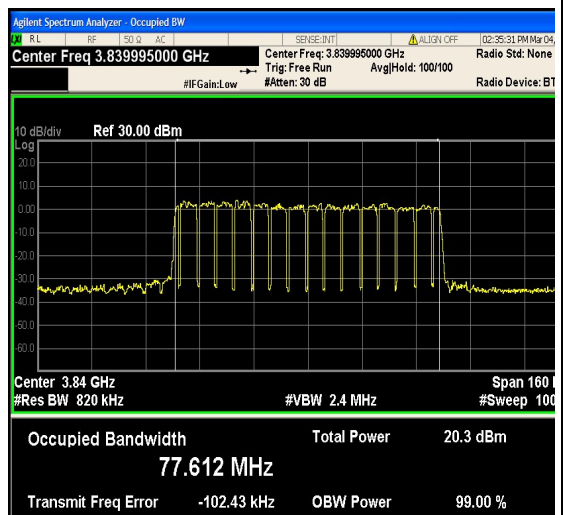

1-DC_2A_n77A-3700-3980-PC3-30-5+80-M+M-8-N/A-N/A-N/A-CP-256QAM-Outer_Full-217 @0-Ant1-77.612-80.01-<80-PASS