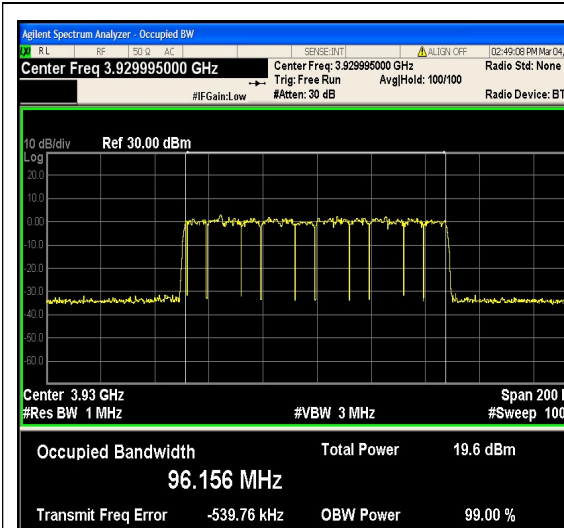

1-DC_2A_n77A-3700-3980-PC3-30-5+100-M
+H-1-N/A-N/A-N/A-DFT-QPSK-Outer_Full-27
0@0-Ant1-96.156-99.61-≤100-PASS