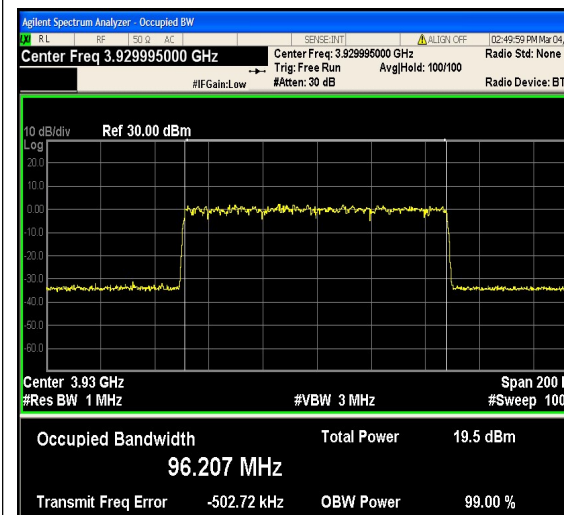

1-DC_2A_n77A-3700-3980-PC3-30-5+100-M
+H-3-N/A-N/A-N/A-DFT-16QAM-Outer_Full-2
70@0-Ant1-96.207-99.68-≤100-PASS