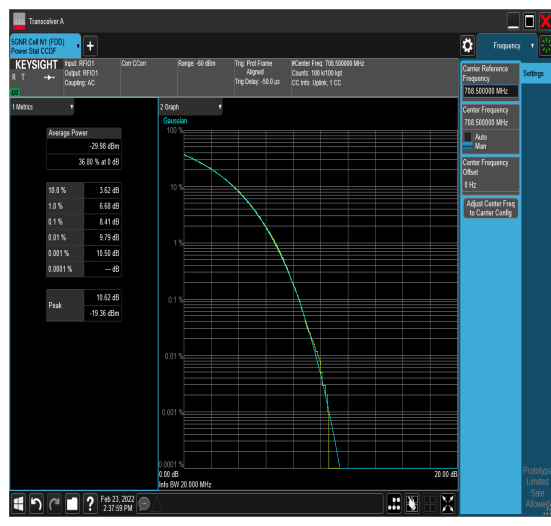

1-N12-PC3-15-15-H-5-DFT-256QAM-Outer_
Full-75@0-8.33-100%-0.00-8.33-PASS-≤13