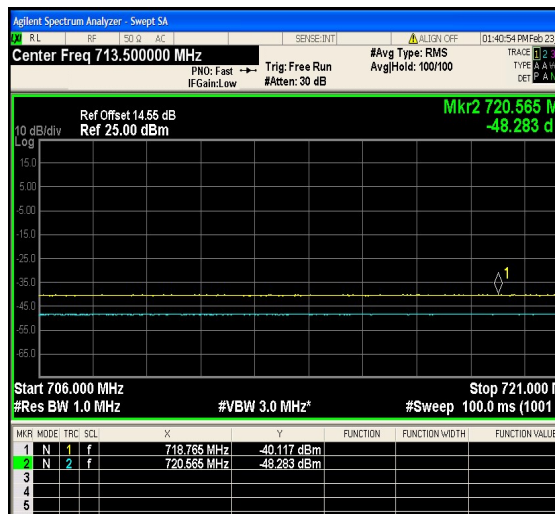

1-N12-PC3-15-5-H-5-DFT-256QAM-Outer_Full-25@0-Ant1-5.71-100%-0.00-5.71-PASS-≤13

1-N12-PC3-15-5-H-6-CP-QPSK-Outer_Full-25@0-Ant1-8.16-100%-0.00-8.16-PASS-≤13