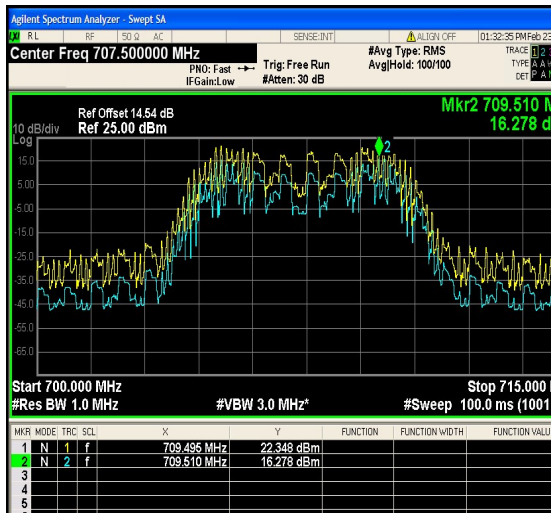

1-N12-PC3-15-5-L-9-CP-256QAM-Outer_Full-25@0-Ant1-5.72-100%-0.00-5.72-PASS-≤13

1-N12-PC3-15-5-M-1-DFT-PI2BPSK-Outer_Full-25@0-Ant1-6.03-100%-0.00-6.03-PASS-≤13

1-N12-PC3-15-5-M-2-DFT-QPSK-Outer_Full-25@0-Ant1-6.07-100%-0.00-6.07-PASS-≤13

1-N12-PC3-15-5-M-3-DFT-16QAM-Outer_Full-25@0-Ant1-6.36-100%-0.00-6.36-PASS-≤13