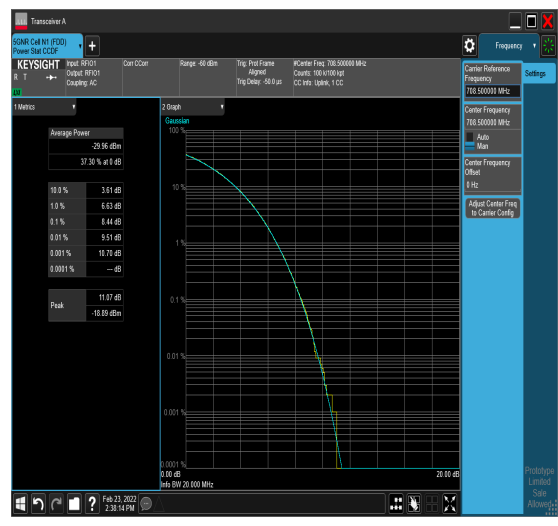

1-N12-PC3-15-15-H-6-CP-QPSK-Outer_Full-
79@0-8.43-100%-0.00-8.43-PASS-≤13