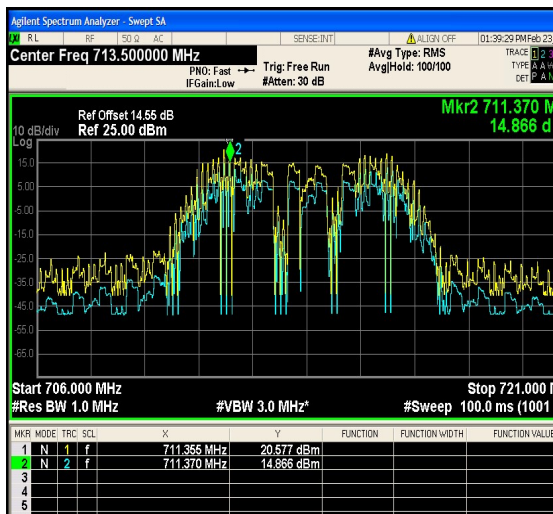

1-N12-PC3-15-5-H-4-DFT-64QAM-Outer_Full-25@0-Ant1-8.26-100%-0.00-8.26-PASS-≤13