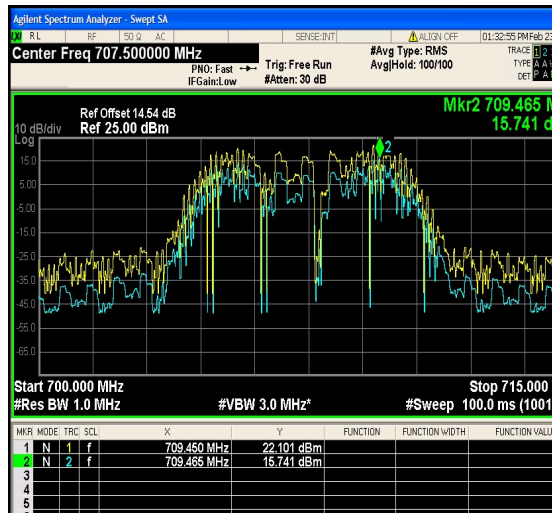

1-N12-PC3-15-5-L-9-CP-256QAM-Outer_Full-25@0-Ant1-5.72-100%-0.00-5.72-PASS-≤13

1-N12-PC3-15-5-M-1-DFT-PI2BPSK-Outer_Full-25@0-Ant1-6.03-100%-0.00-6.03-PASS-≤13

1-N12-PC3-15-5-M-2-DFT-QPSK-Outer_Full-25@0-Ant1-6.07-100%-0.00-6.07-PASS-≤13

1-N12-PC3-15-5-M-3-DFT-16QAM-Outer_Full-25@0-Ant1-6.36-100%-0.00-6.36-PASS-≤13