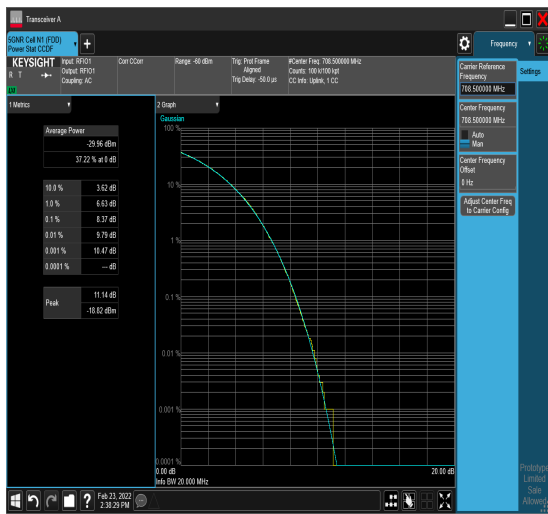

1-N12-PC3-15-15-H-8-CP-64QAM-Outer_Full
I-79@0-8.44-100%-0.00-8.44-PASS-≤13

1-N12-PC3-15-15-H-9-CP-256QAM-Outer_Full
I-79@0-8.37-100%-0.00-8.37-PASS-≤13

Peak-to-Average Ratio(PAPR)

Test Result

Band	SCS	Bandwidth h	Modulation	Cha nnel	RB Config	DutyCy cle	Facto r	Resul t	Limit	Verdict
N12	15	5	DFT-PI2BPSK	L	Outer_Full	100%	0.00	5.95	≤13	PASS
N12	15	5	DFT-QPSK	L	Outer_Full	100%	0.00	8.21	≤13	PASS
N12	15	5	DFT-16QAM	L	Outer_Full	100%	0.00	5.10	≤13	PASS
N12	15	5	DFT-64QAM	L	Outer_Full	100%	0.00	8.17	≤13	PASS
N12	15	5	DFT-256QAM	L	Outer_Full	100%	0.00	6.05	≤13	PASS
N12	15	5	CP-QPSK	L	Outer_Full	100%	0.00	8.22	≤13	PASS
N12	15	5	CP-16QAM	L	Outer_Full	100%	0.00	5.73	≤13	PASS
N12	15	5	CP-64QAM	L	Outer_Full	100%	0.00	8.21	≤13	PASS
N12	15	5	CP-256QAM	L	Outer_Full	100%	0.00	5.72	≤13	PASS
N12	15	5	DFT-PI2BPSK	M	Outer_Full	100%	0.00	6.03	≤13	PASS
N12	15	5	DFT-QPSK	M	Outer_Full	100%	0.00	6.07	≤13	PASS
N12	15	5	DFT-16QAM	M	Outer_Full	100%	0.00	6.36	≤13	PASS
N12	15	5	DFT-64QAM	M	Outer_Full	100%	0.00	6.08	≤13	PASS
N12	15	5	DFT-256QAM	M	Outer_Full	100%	0.00	6.14	≤13	PASS
N12	15	5	CP-QPSK	M	Outer_Full	100%	0.00	5.99	≤13	PASS
N12	15	5	CP-16QAM	M	Outer_Full	100%	0.00	6.19	≤13	PASS
N12	15	5	CP-64QAM	M	Outer_Full	100%	0.00	6.04	≤13	PASS
N12	15	5	CP-256QAM	M	Outer_Full	100%	0.00	6.02	≤13	PASS
N12	15	5	DFT-PI2BPSK	H	Outer_Full	100%	0.00	5.68	≤13	PASS
N12	15	5	DFT-QPSK	H	Outer_Full	100%	0.00	8.24	≤13	PASS
N12	15	5	DFT-16QAM	H	Outer_Full	100%	0.00	5.60	≤13	PASS
N12	15	5	DFT-64QAM	H	Outer_Full	100%	0.00	8.26	≤13	PASS
N12	15	5	DFT-256QAM	H	Outer_Full	100%	0.00	5.71	≤13	PASS
N12	15	5	CP-QPSK	H	Outer_Full	100%	0.00	8.16	≤13	PASS
N12	15	5	CP-16QAM	H	Outer_Full	100%	0.00	6.31	≤13	PASS
N12	15	5	CP-64QAM	H	Outer_Full	100%	0.00	8.15	≤13	PASS
N12	15	5	CP-256QAM	H	Outer_Full	100%	0.00	6.45	≤13	PASS
N12	15	10	DFT-PI2BPSK	L	Outer_Full	100%	0.00	6.63	≤13	PASS
N12	15	10	DFT-QPSK	L	Outer_Full	100%	0.00	6.15	≤13	PASS
N12	15	10	DFT-16QAM	L	Outer_Full	100%	0.00	6.62	≤13	PASS
N12	15	10	DFT-64QAM	L	Outer_Full	100%	0.00	6.41	≤13	PASS
N12	15	10	DFT-256QAM	L	Outer_Full	100%	0.00	6.53	≤13	PASS
N12	15	10	CP-QPSK	L	Outer_Full	100%	0.00	6.04	≤13	PASS
N12	15	10	CP-16QAM	L	Outer_Full	100%	0.00	6.53	≤13	PASS
N12	15	10	CP-64QAM	L	Outer_Full	100%	0.00	6.31	≤13	PASS
N12	15	10	CP-256QAM	L	Outer_Full	100%	0.00	6.50	≤13	PASS