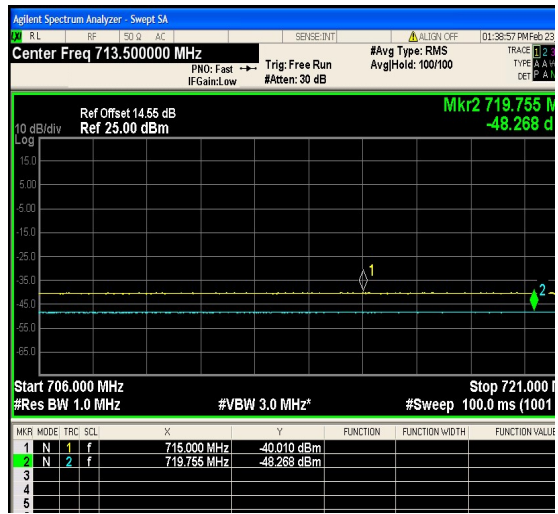

1-N12-PC3-15-5-M-5-DFT-256QAM-Outer_Full-25@0-Ant1-6.14-100%-0.00-6.14-PASS-≤13

3

13

1-N12-PC3-15-5-H-1-DFT-PI2BPSK-Outer_Full-25@0-Ant1-5.68-100%-0.00-5.68-PASS-≤13

1-N12-PC3-15-5-H-2-DFT-QPSK-Outer_Full-25@0-Ant1-8.24-100%-0.00-8.24-PASS-≤13