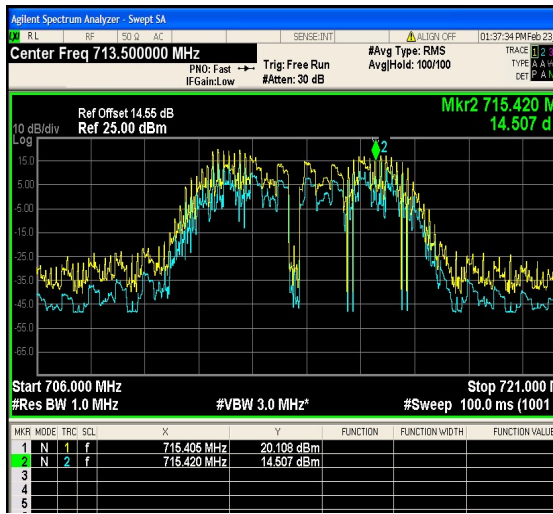

1-N12-PC3-15-5-H-1-DFT-PI2BPSK-Outer_Full-25@0-Ant1-5.68-100%-0.00-5.68-PASS-≤13

1-N12-PC3-15-5-H-2-DFT-QPSK-Outer_Full-25@0-Ant1-8.24-100%-0.00-8.24-PASS-≤13