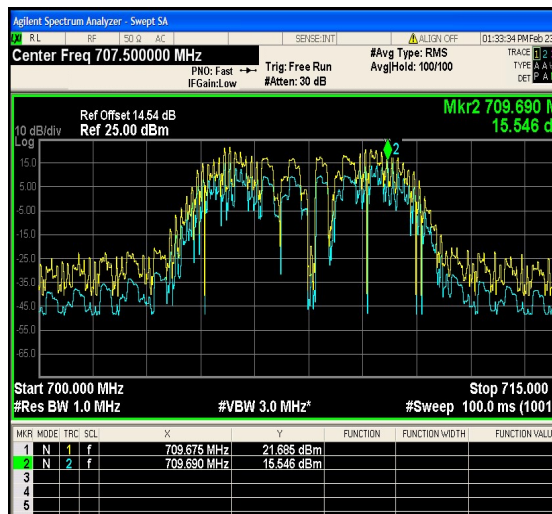

1-N12-PC3-15-5-M-4-DFT-64QAM-Outer_Full-25@0-Ant1-6.08-100%-0.00-6.08-PASS-≤13

1-N12-PC3-15-5-M-5-DFT-256QAM-Outer_Full-25@0-Ant1-6.14-100%-0.00-6.14-PASS-≤13

3

13