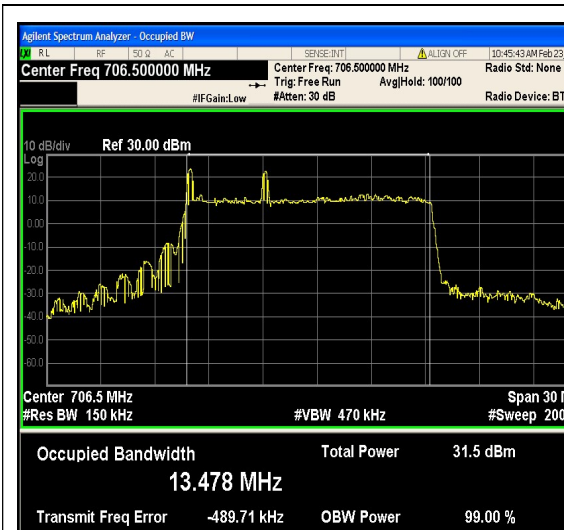

1-N12-PC3-15-15-L-5-CP-QPSK-Outer_Full-79@0-Ant1-13.478-14.09-≤15-PASS