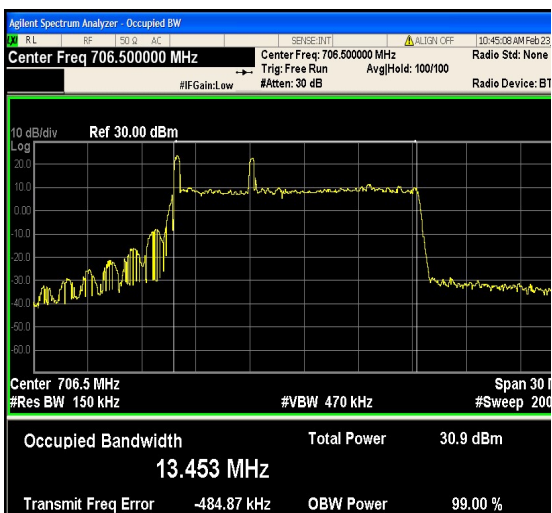

1-N12-PC3-15-15-L-3-DFT-16QAM-Outer_Full-75@0-Ant1-13.502-14.04-≤15-PASS

1-N12-PC3-15-15-L-4-DFT-64QAM-Outer_Full-75@0-Ant1-13.453-14.07-≤15-PASS