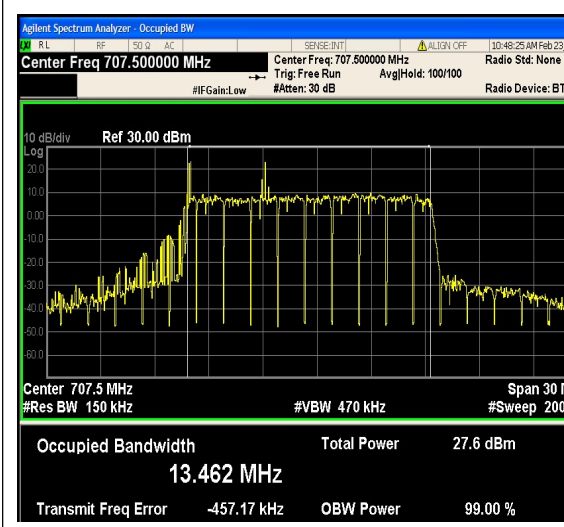

I-75@0-Ant1-13.462-14.02-≤15-PASS

1-N12-PC3-15-15-M-1-DFT-QPSK-Outer_Full-79@0-Ant1-13.462-14.06-≤15-PASS