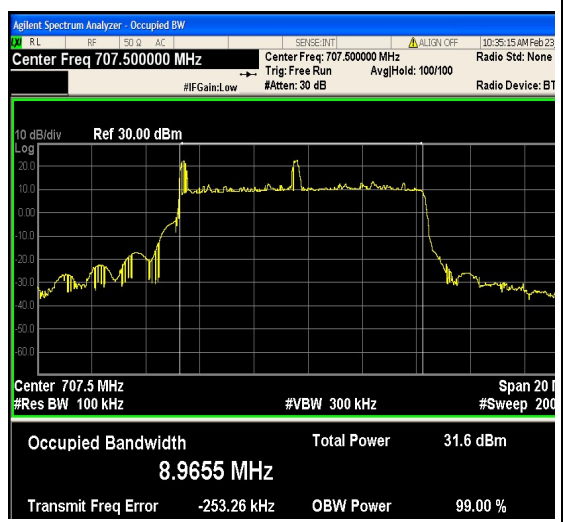

1-N12-PC3-15-10-M-8-CP-256QAM-Outer_Full-52@0-Ant1-8.9655-9.335-≤10-PASS