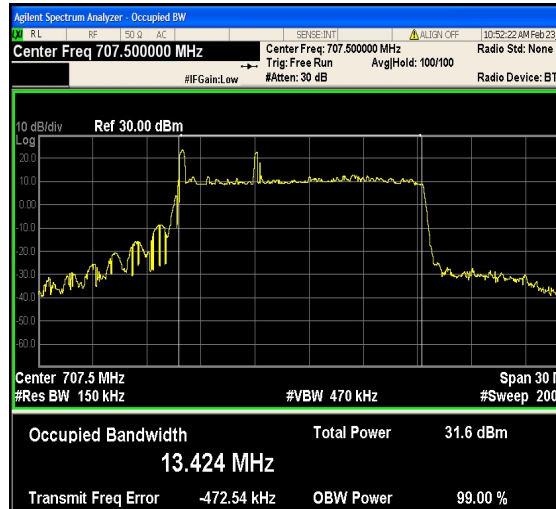

1-N12-PC3-15-15-M-6-CP-16QAM-Outer_Full-79@0-Ant1-13.424-14.07-≤15-PASS