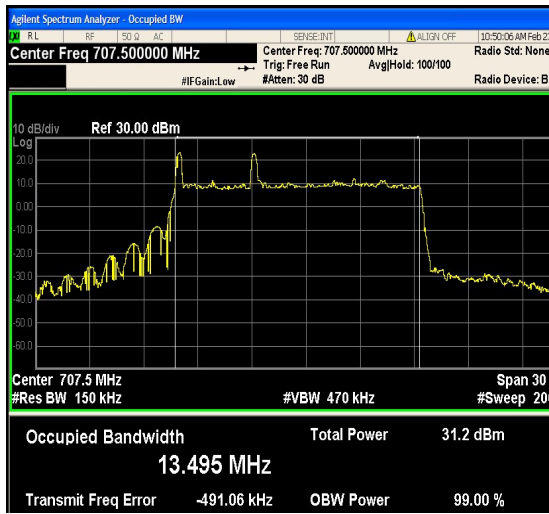

1-N12-PC3-15-15-M-2-DFT-PI2BPSK-Outer_Full-79@0-Ant1-13.491-14.06-≤15-PASS

I-75@0-Ant1-13.462-14.02-≤15-PASS

Full-75@0-Ant1-13.491-13.90-≤15-PASS

1-N12-PC3-15-15-M-3-DFT-16QAM-Outer_Full-75@0-Ant1-13.495-14.09-≤15-PASS