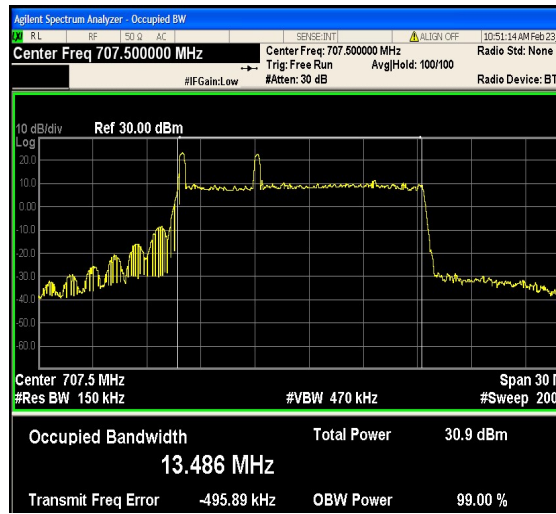

1-N12-PC3-15-15-M-2-DFT-PI2BPSK-Outer_Full-79@0-Ant1-13.491-14.06-≤15-PASS

I-75@0-Ant1-13.462-14.02-≤15-PASS

Full-75@0-Ant1-13.491-13.90-≤15-PASS

1-N12-PC3-15-15-M-3-DFT-16QAM-Outer_Full-75@0-Ant1-13.495-14.09-≤15-PASS