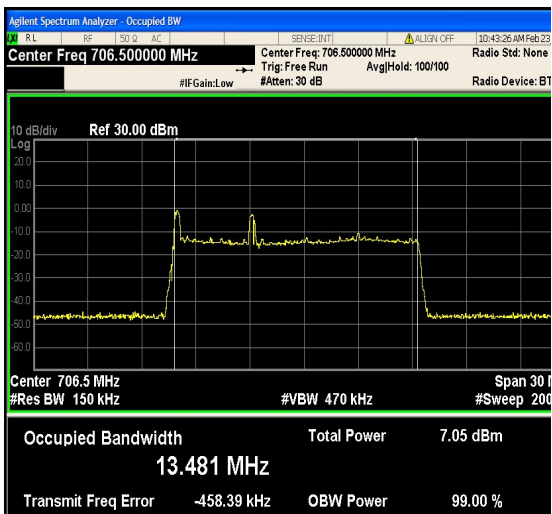

1-N12-PC3-15-15-L-1-DFT-QPSK-Outer_Full-75@0-Ant1-13.468-13.90-≤15-PASS