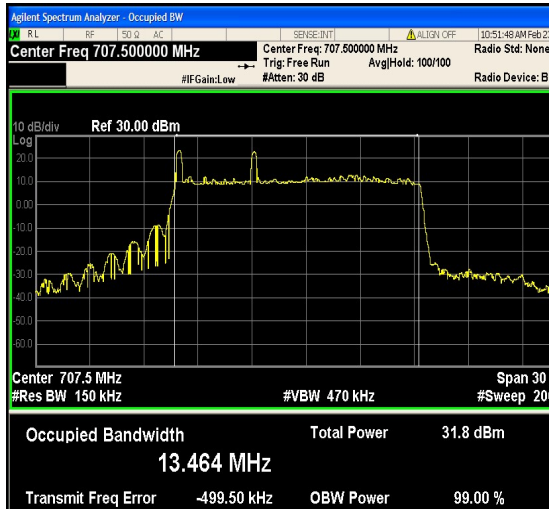

1-N12-PC3-15-15-M-2-DFT-PI2BPSK-Outer_Full-79@0-Ant1-13.491-14.06-≤15-PASS

I-75@0-Ant1-13.462-14.02-≤15-PASS

Full-75@0-Ant1-13.491-13.90-≤15-PASS

1-N12-PC3-15-15-M-3-DFT-16QAM-Outer_Full-75@0-Ant1-13.495-14.09-≤15-PASS