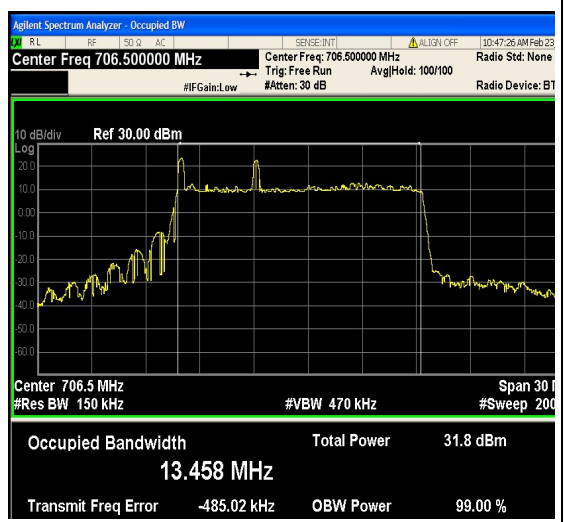

1-N12-PC3-15-15-L-8-CP-256QAM-Outer_Full-79@0-Ant1-13.458-14.06-≤15-PASS