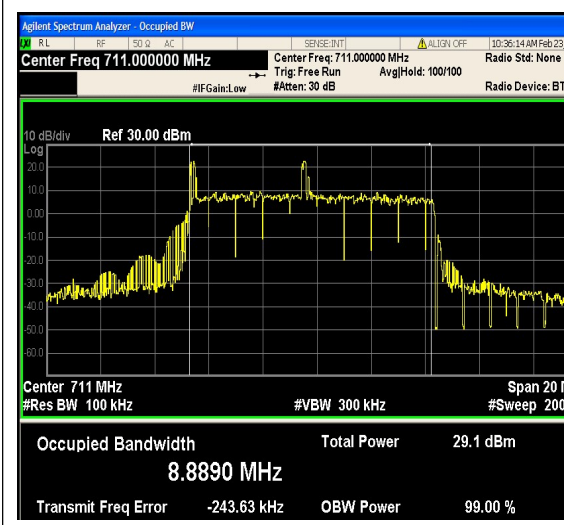

1-N12-PC3-15-10-H-1-DFT-QPSK-Outer_Full