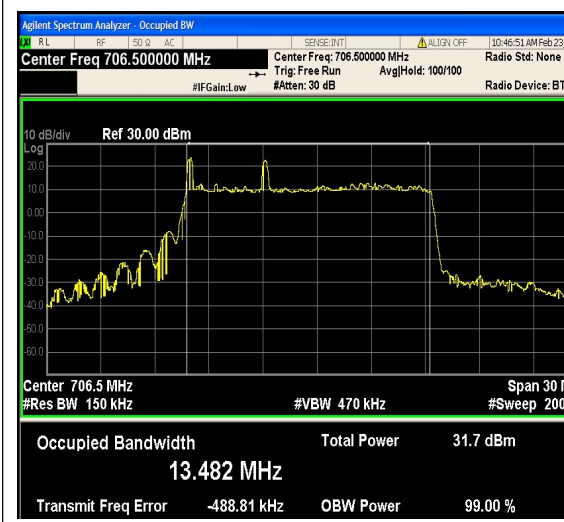

1-N12-PC3-15-15-L-7-CP-64QAM-Outer_Full-79@0-Ant1-13.482-14.08-≤15-PASS