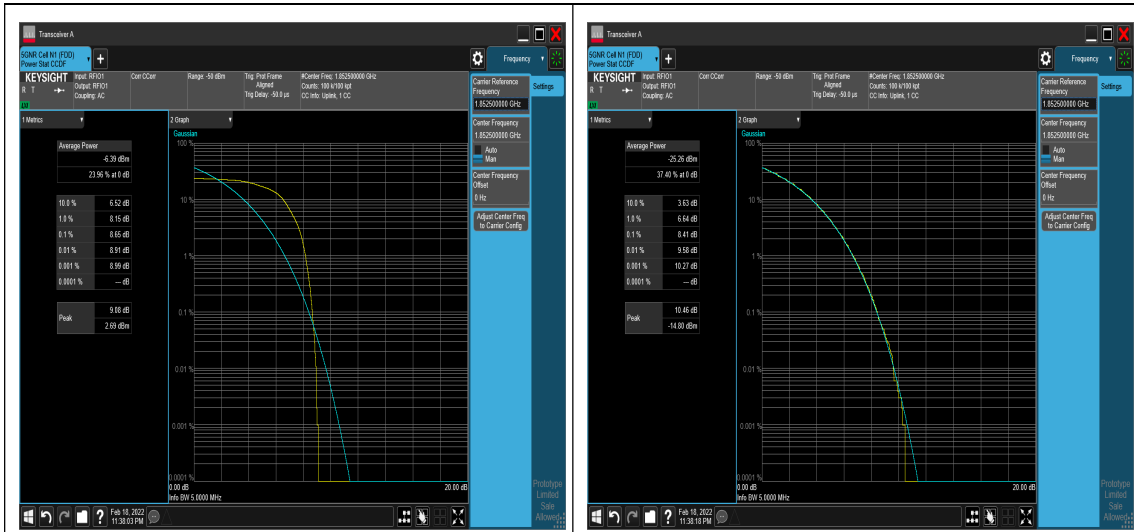

Test Graphs

1-N25-PC3-15-5-L-1-DFT-PI2BPSK-Outer_Full-25@0-8.65-100%-0.00-8.65-PASS-≤13

1-N25-PC3-15-5-L-2-DFT-QPSK-Outer_Full-25@0-8.41-100%-0.00-8.41-PASS-≤13