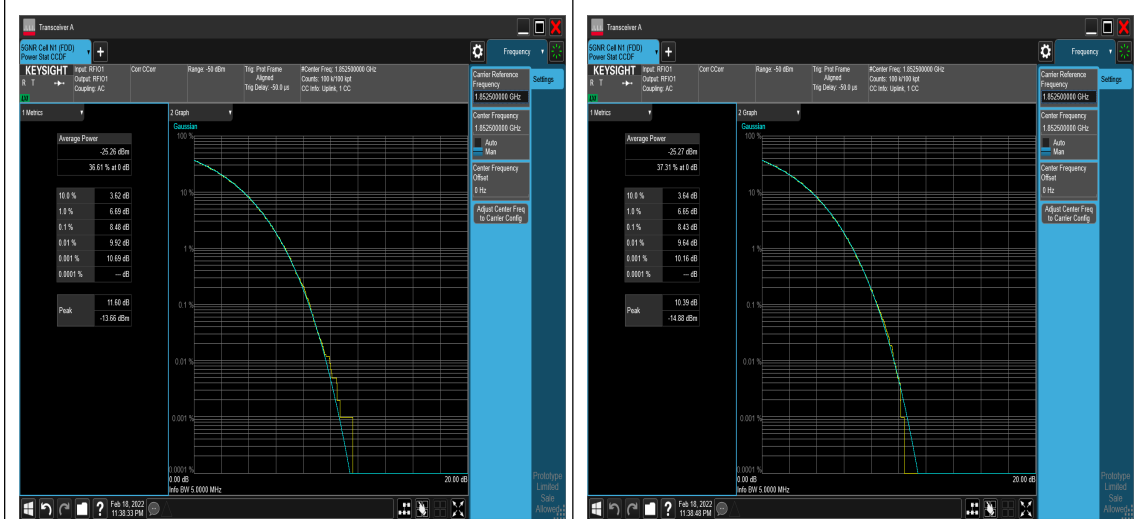

1-N25-PC3-15-5-L-3-DFT-16QAM-Outer_Full-25@0-8.48-100%-0.00-8.48-PASS-≤13

1-N25-PC3-15-5-L-4-DFT-64QAM-Outer_Full-25@0-8.43-100%-0.00-8.43-PASS-≤13