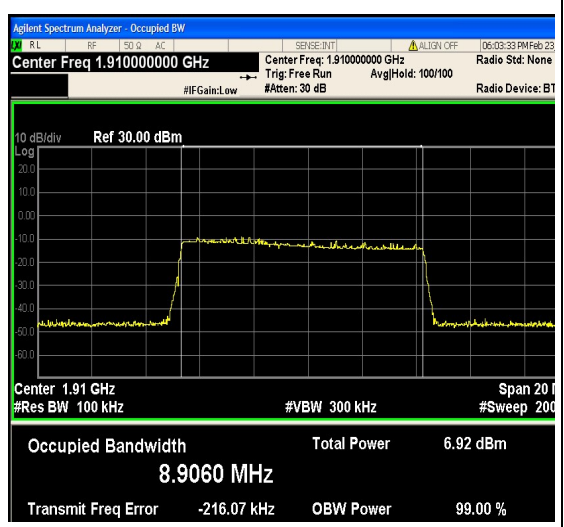

1-N25-PC3-15-10-H-2-DFT-PI2BPSK-Outer_Full