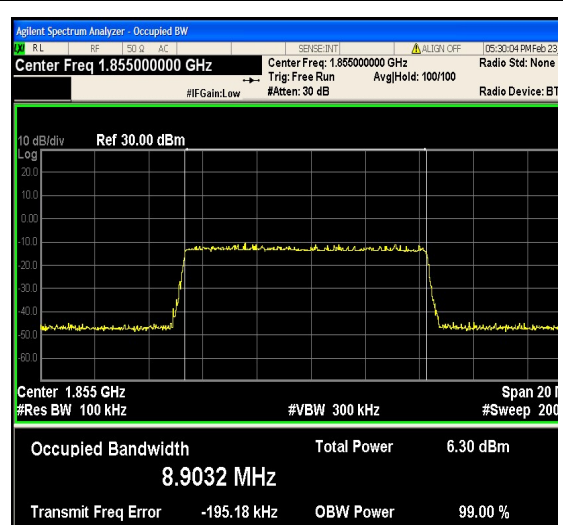

1-N25-PC3-15-10-L-2-DFT-PI2BPSK-Outer_Full