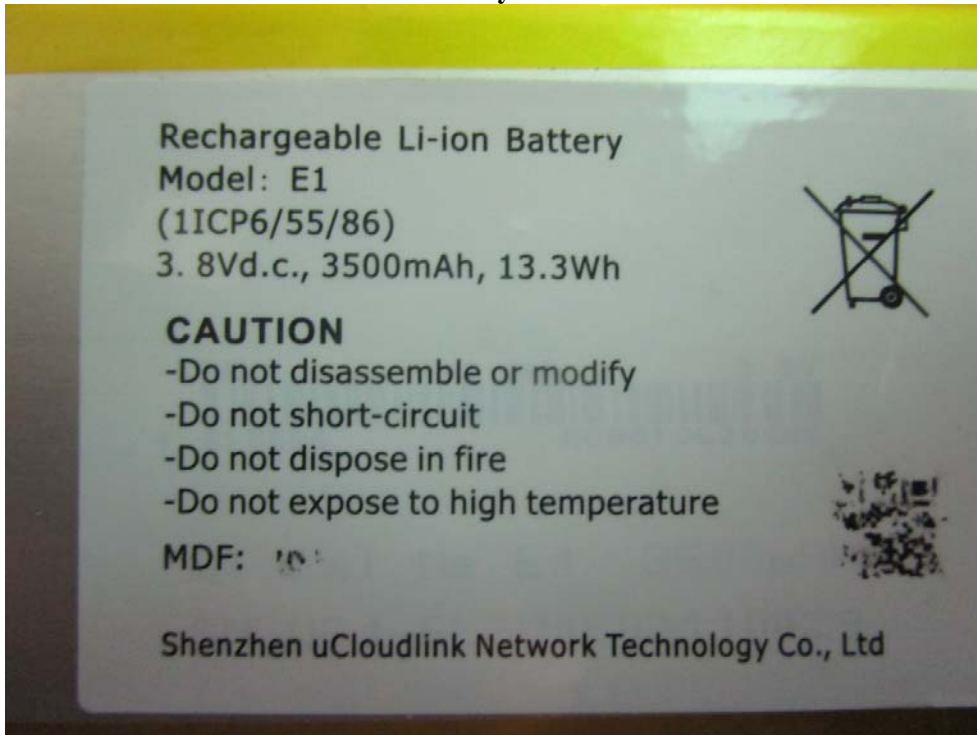

## **EXHIBIT C - EUT INTERNAL PHOTOGRAPHS**

---

**EUT – Uncover View**

**EUT – Uncover View**

**EUT -LTE/WCDMA/GSM/BT/WIFI Antenna View**

**EUT - LTE DW Antenna View**

EUT – Uncover View

EUT – Battery View

**EUT – Battery View**

**EUT – Battery Label View**

**EUT – Pcb Top View**

**EUT – Pcb Back View**

**EUT – Pcb Top Without Cover View**

**EUT – Pcb Back Without Cover View**

**EUT – BT/WIFI Chip View**

**EUT – LTE Chip View**