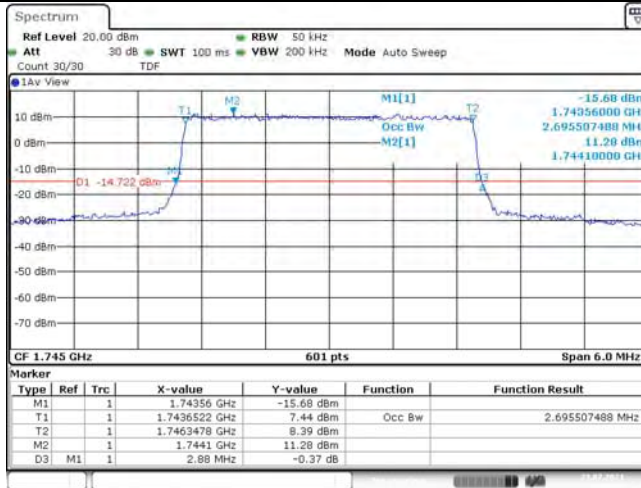

Band66-3MHz-16QAM-132322-15RB#0-2.696

Date: 23.JUL.2021 10:46:57