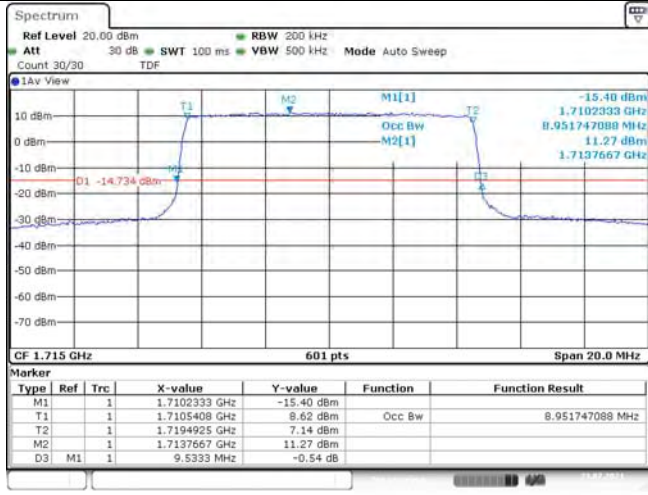

Date: 23.JUL.2021 11:09:58