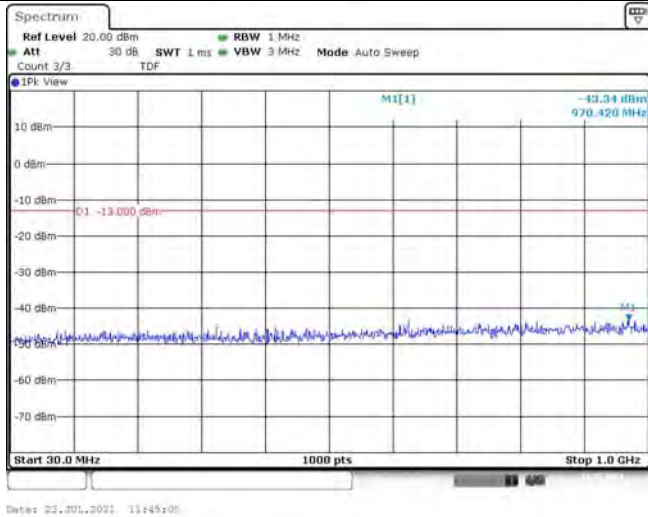

Band66-1.4MHz-16QAM-132655-1RB#0-Range1:30~1000MHz