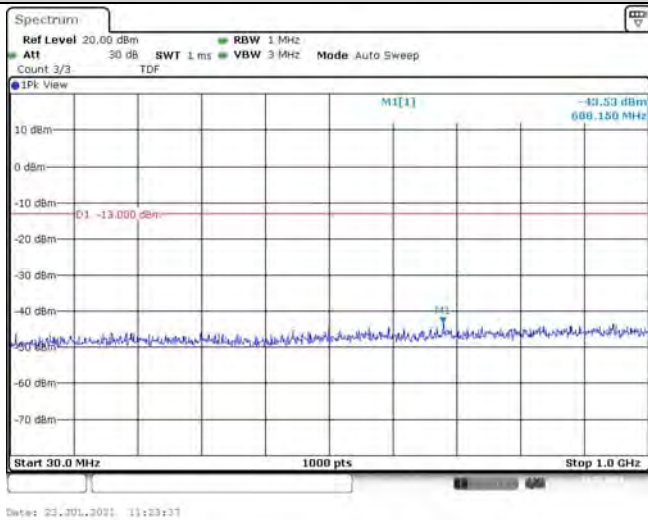

Band66-15MHz-16QAM-132047-1RB#0-Range1:30~1000MHz