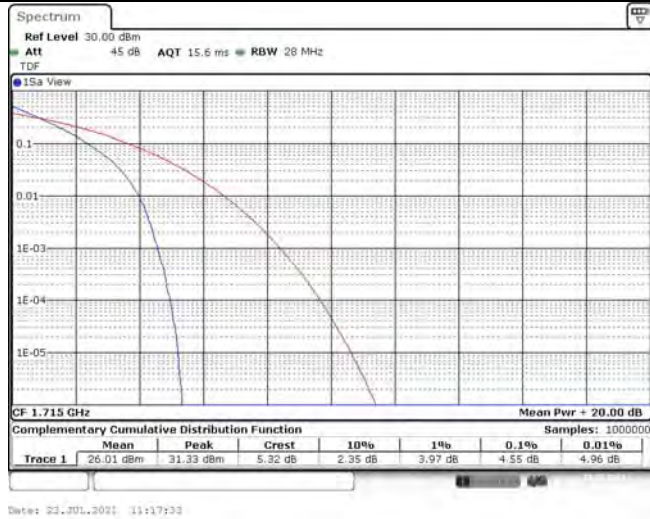

Band66-10MHz-QPSK-132022-50RB#0