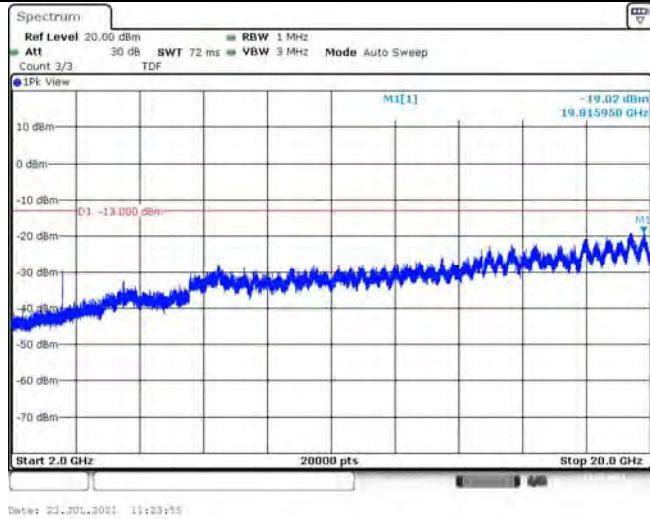

Band66-15MHz-QPSK-132322-1RB#0-Range3:2000~132022MHz

Band66-15MHz-16QAM-132047-1RB#0-Range1:30~1000MHz

Band66-15MHz-16QAM-132047-1RB#0-Range2:1000~2000MHz

Band66-15MHz-16QAM-132047-1RB#0-Range3:2000~132022MHz