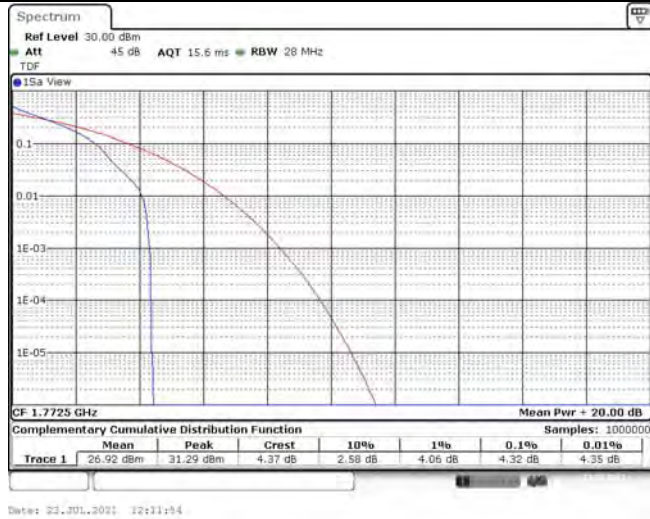

Band66-15MHz-QPSK-132597-1RB#0