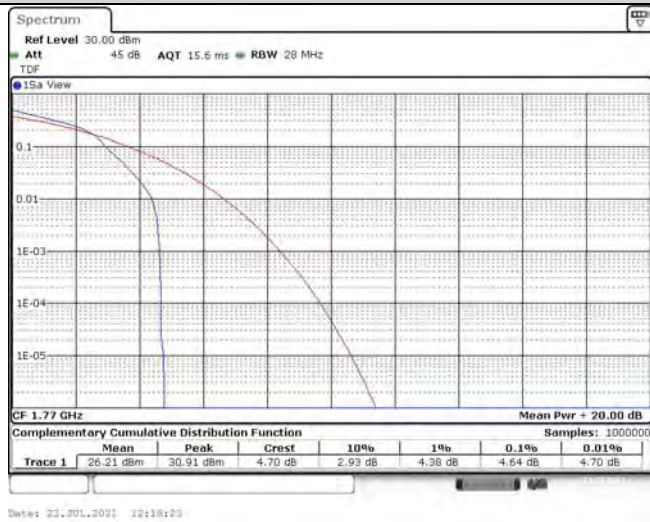

Band66-20MHz-16QAM-132572-1RB#0