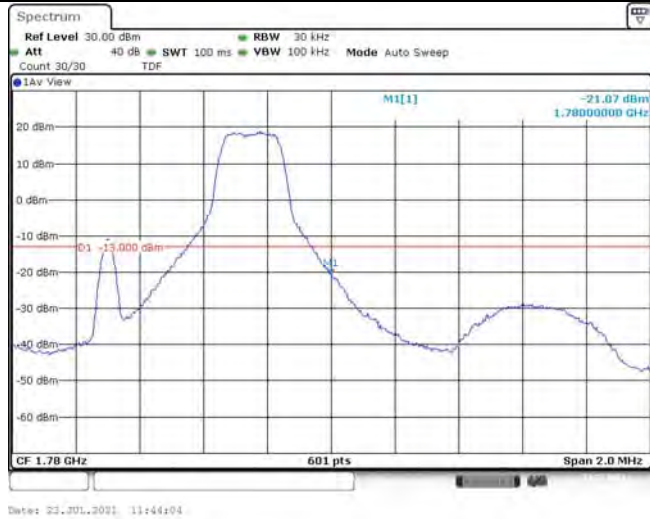

Band66-20MHz-16QAM-132322-1RB#99

Band66-20MHz-16QAM-132322-100RB#0

Band66-1.4MHz-QPSK-132655-1RB#0

Band66-1.4MHz-QPSK-132655-1RB#5

Band66-1.4MHz-QPSK-132655-6RB#0

Band66-1.4MHz-16QAM-132655-1RB#0

Band66-1.4MHz-16QAM-132655-1RB#5