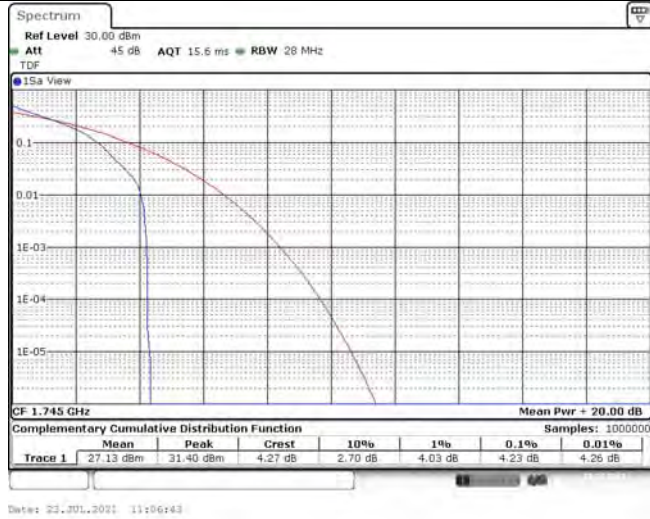

Band66-5MHz-QPSK-132322-1RB#0