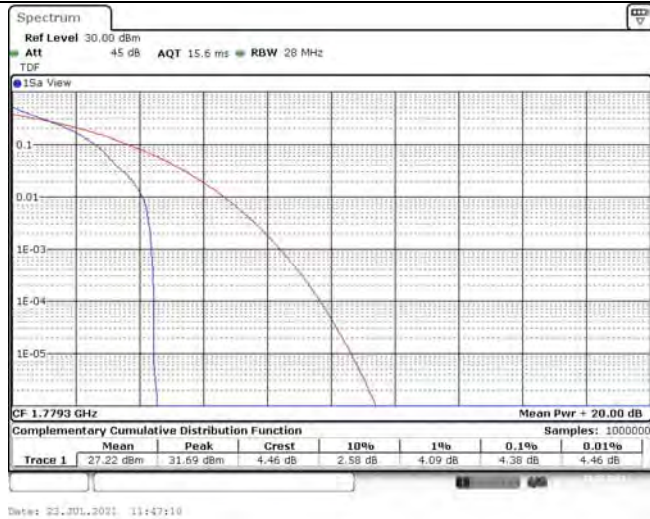

Band66-1.4MHz-QPSK-132655-1RB#0