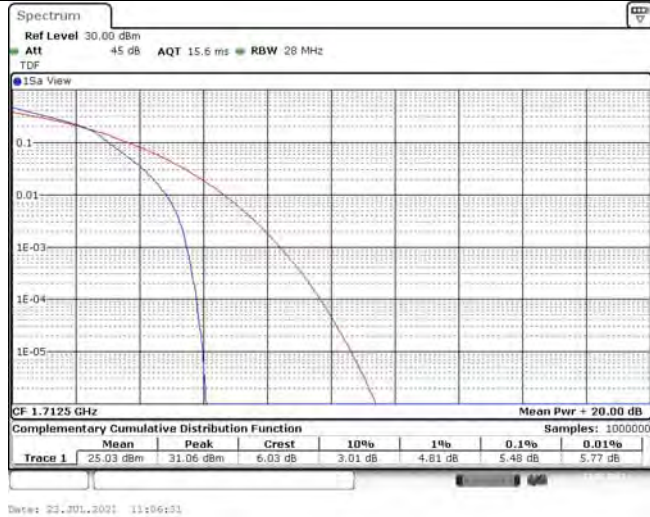

Band66-5MHz-16QAM-131997-25RB#0