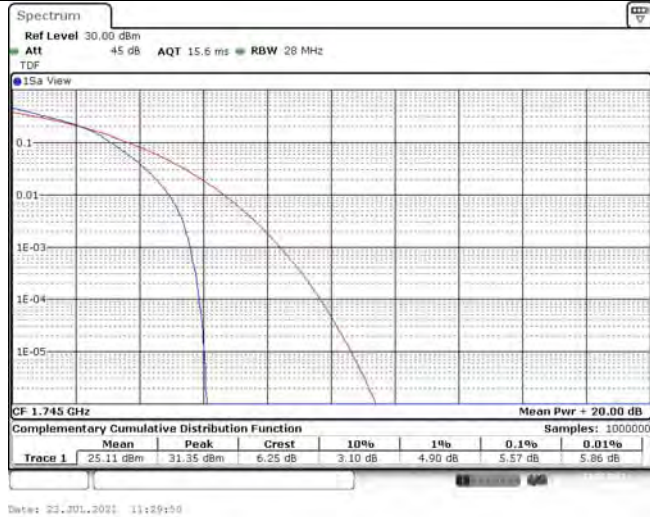

Band66-15MHz-16QAM-132322-75RB#0