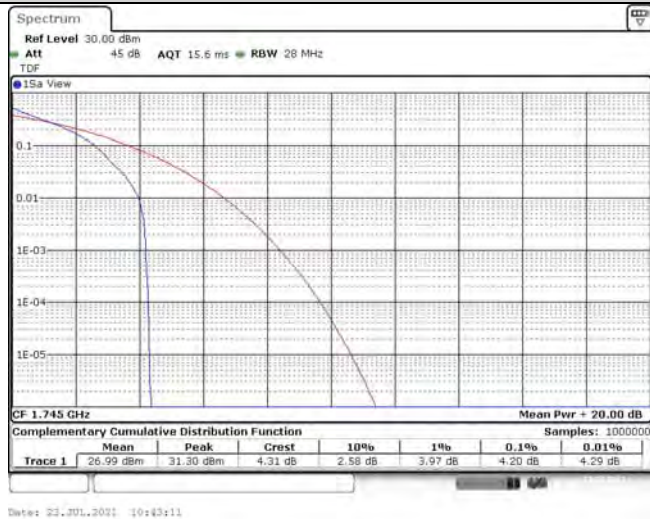

Band66-1.4MHz-QPSK-132322-1RB#0