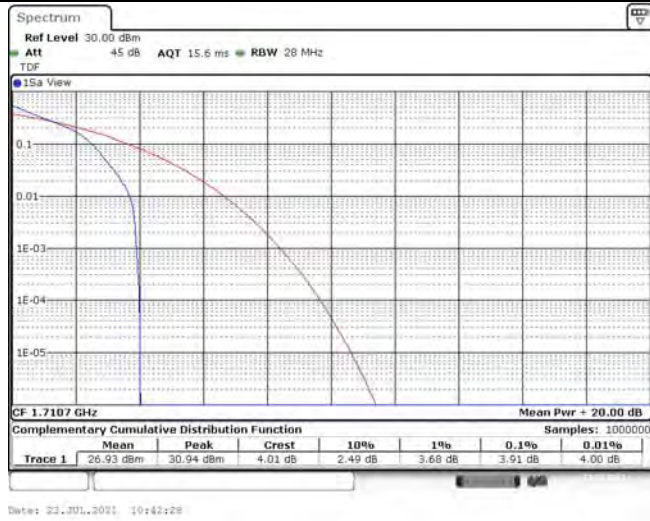

Test Graphs

Band66-1.4MHz-QPSK-131979-1RB#0