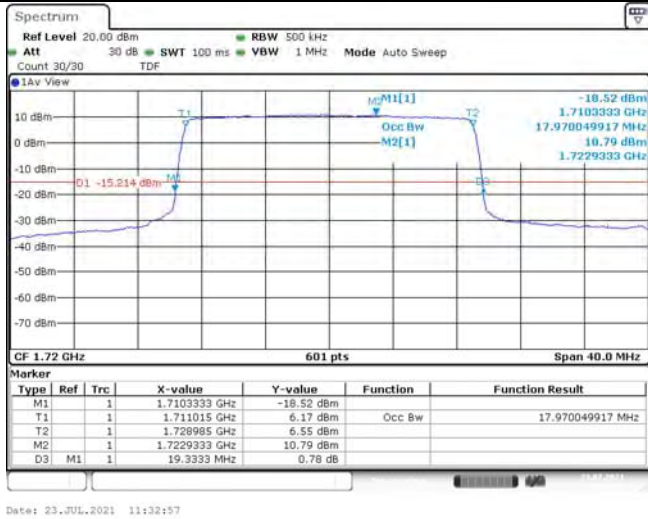

Band66-20MHz-16QAM-132072-100RB#0-17.97