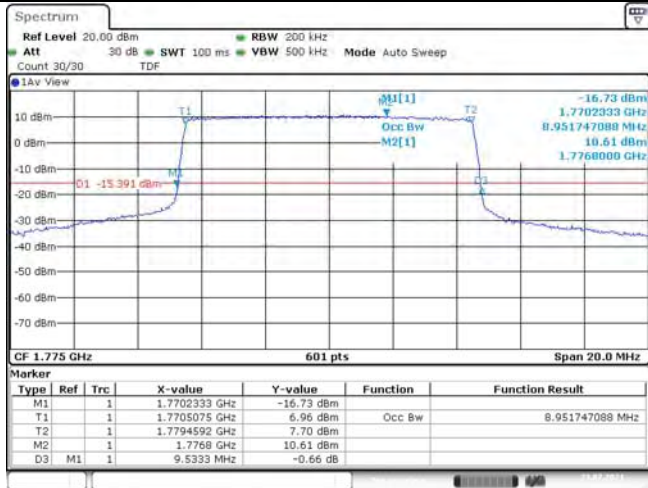

Band66-10MHz-16QAM-132622-50RB#0-8.952

Date: 23.JUL.2021 12:01:38