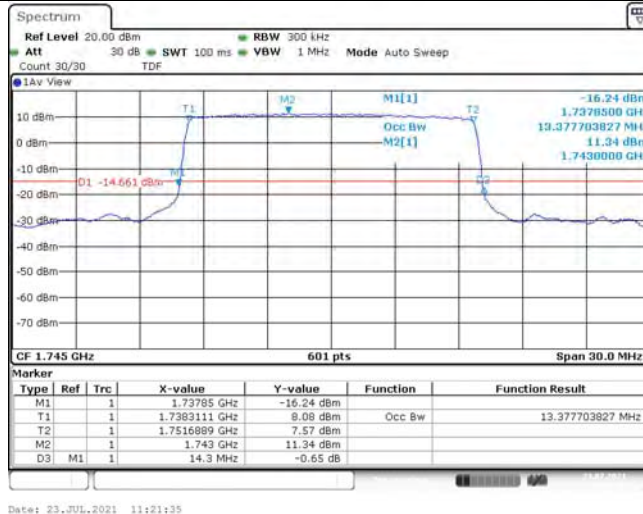

Band66-15MHz-QPSK-132322-75RB#0-13.378

Band66-15MHz-16QAM-132047-75RB#0-13.378