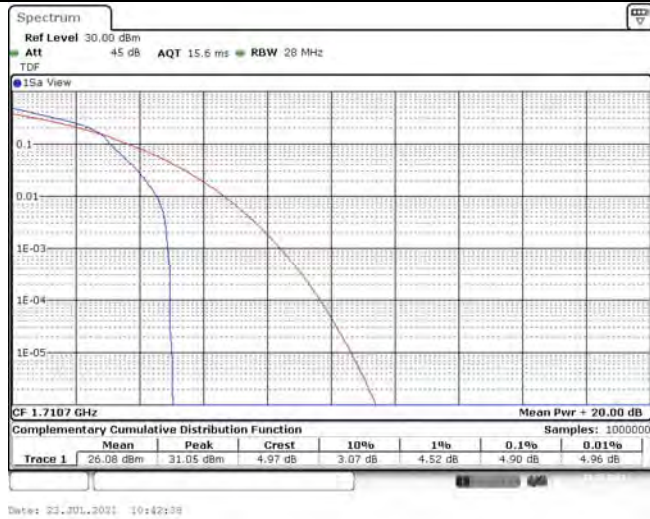

Band66-1.4MHz-16QAM-131979-1RB#0