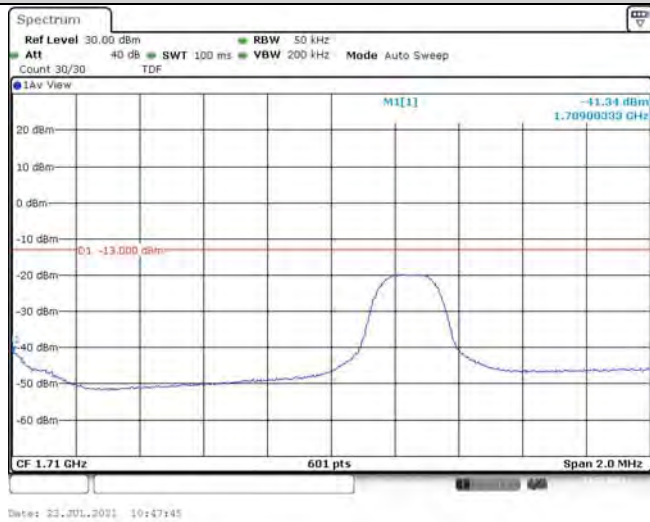

Band66-3MHz-16QAM-131987-1RB#14