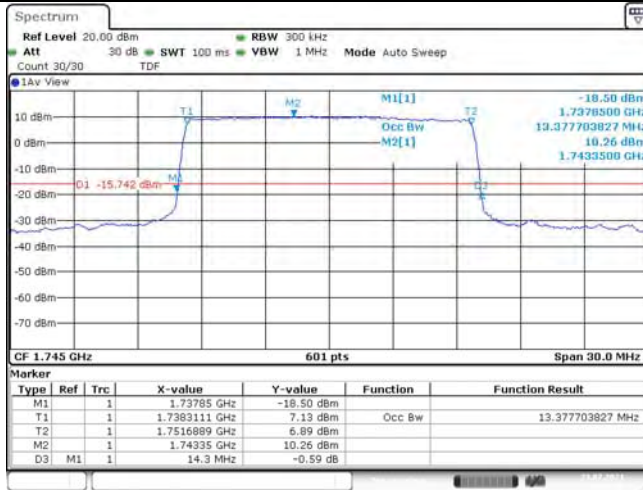

Band66-15MHz-16QAM-132322-75RB#0-13.378