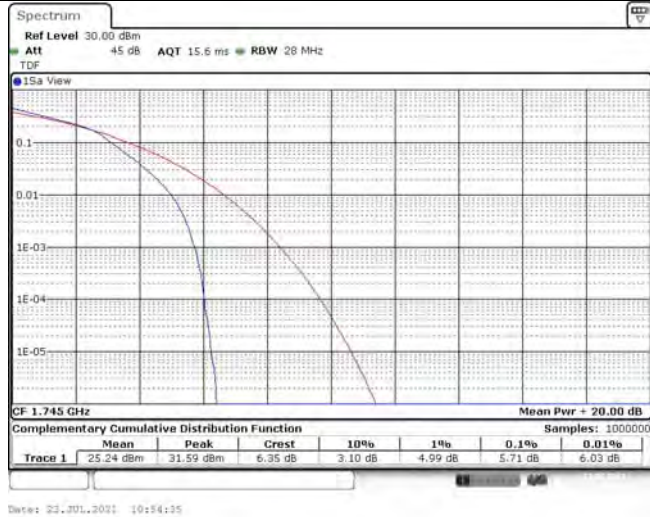

Band66-3MHz-16QAM-132322-15RB#0