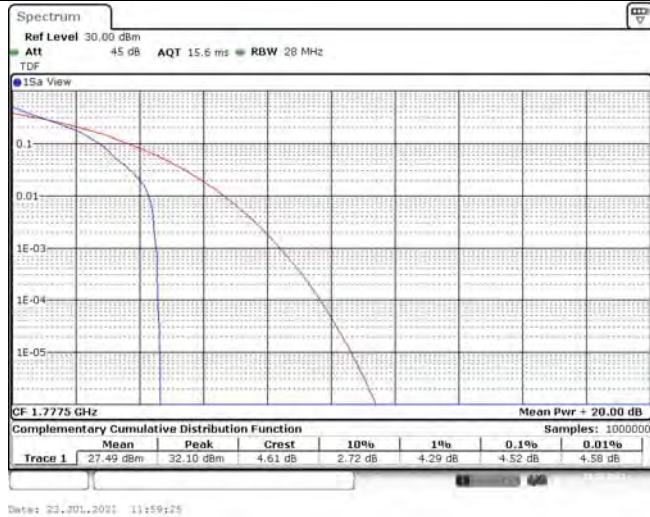

Band66-5MHz-QPSK-132647-1RB#0

Band66-5MHz-QPSK-132647-25RB#0