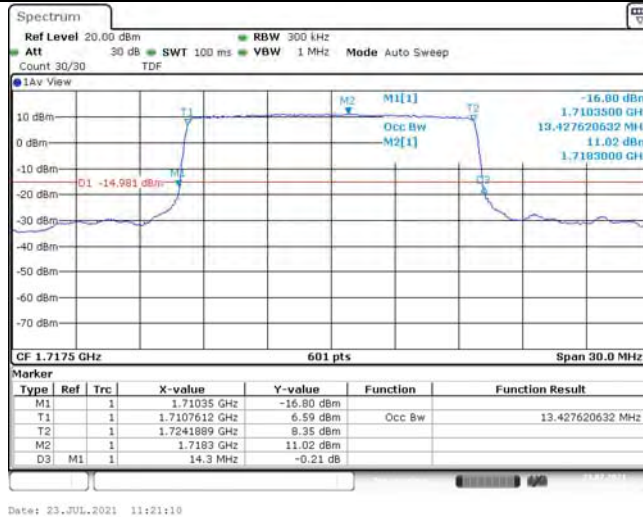

Band66-15MHz-QPSK-132047-75RB#0-13.428