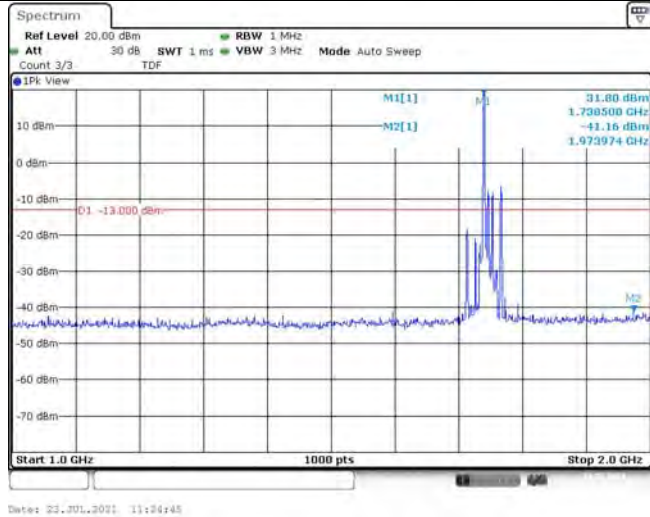

Band66-15MHz-16QAM-132322-1RB#0-Range2:1000~2000MHz