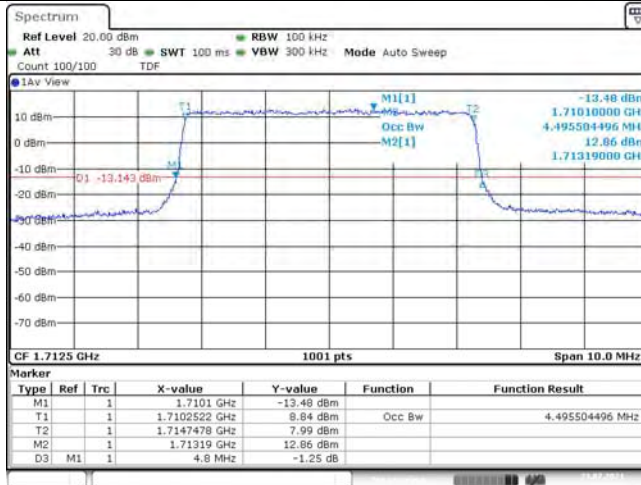

Band66-5MHz-QPSK-131997-25RB#0-4.496

Date: 23.JUL.2021 10:57:26

Band66-5MHz-QPSK-132322-25RB#0-4.496