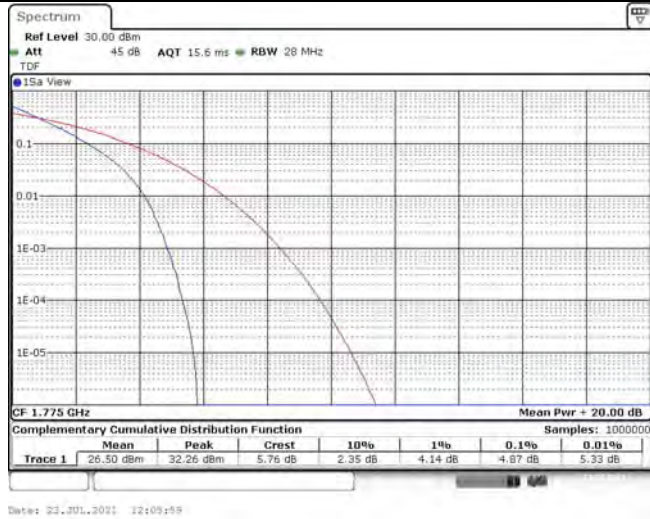

Band66-10MHz-QPSK-132622-50RB#0