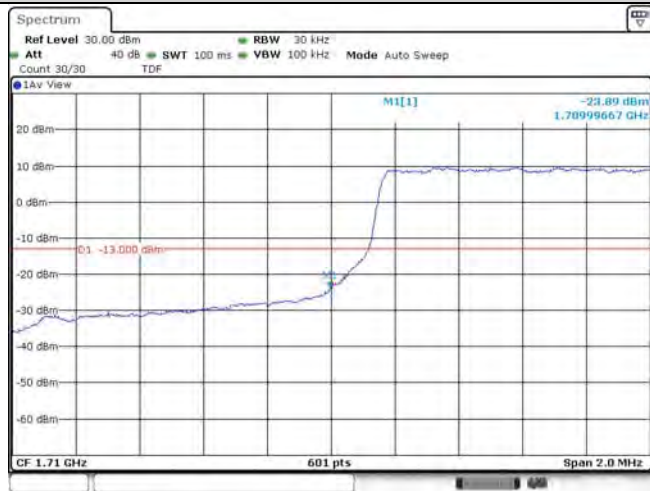

Band66-1.4MHz-16QAM-131979-6RB#0

Band66-3MHz-QPSK-131987-1RB#0