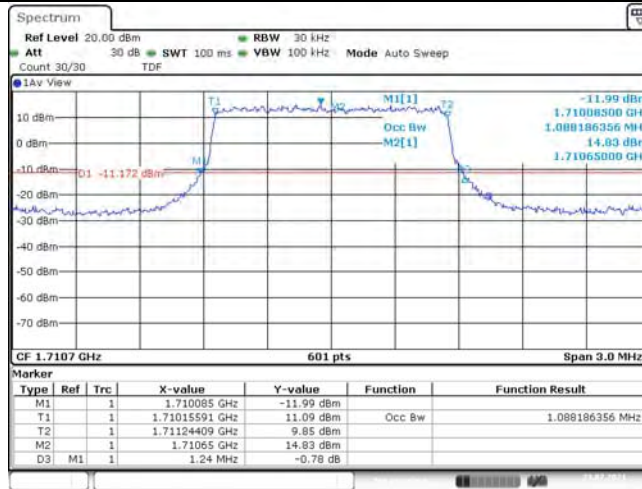

Test Graphs

Band66-1.4MHz-QPSK-131979-6RB#0-1.088