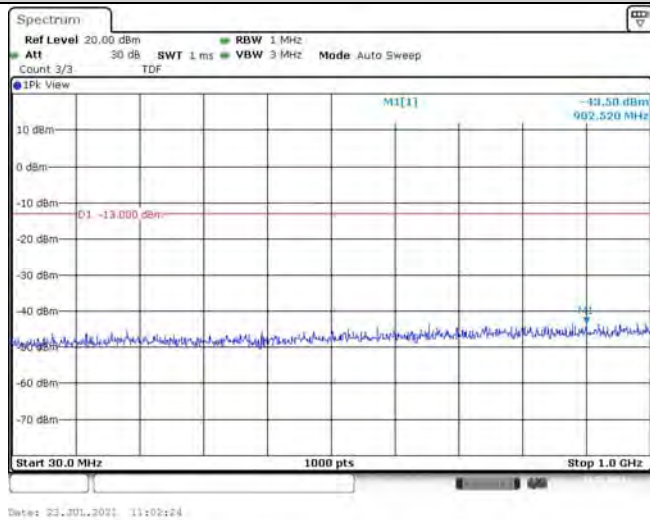

Band66-5MHz-16QAM-132322-1RB#0-Range1:30~1000MHz