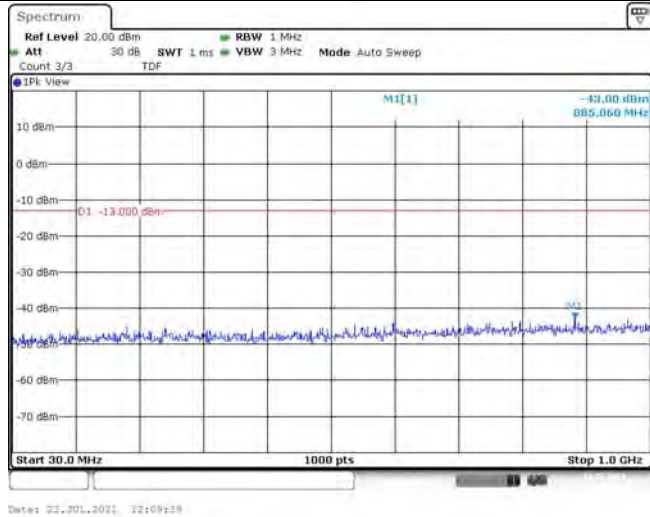

Band66-15MHz-16QAM-132597-1RB#0-Range1:30~1000MHz