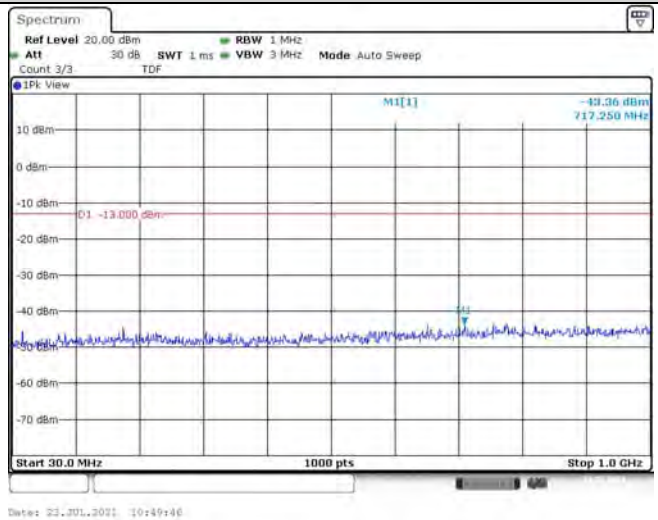

Band66-3MHz-16QAM-132322-1RB#0-Range1:30~1000MHz