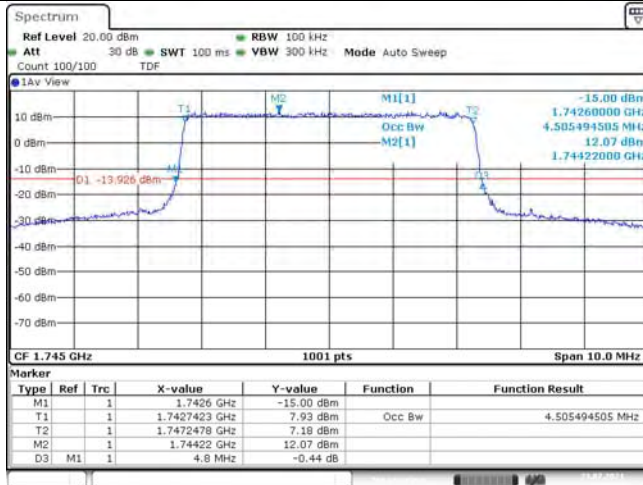

Band66-5MHz-16QAM-132322-25RB#0-4.505

Date: 23.JUL.2021 10:58:25

Band66-10MHz-QPSK-132022-50RB#0-8.952