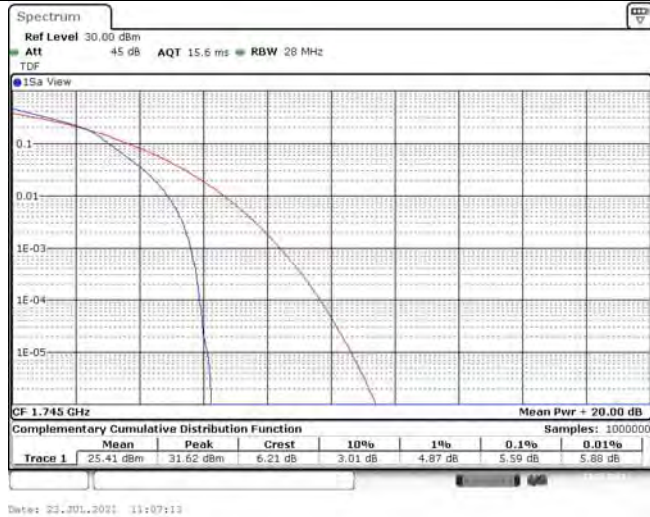

Band66-5MHz-16QAM-132322-25RB#0