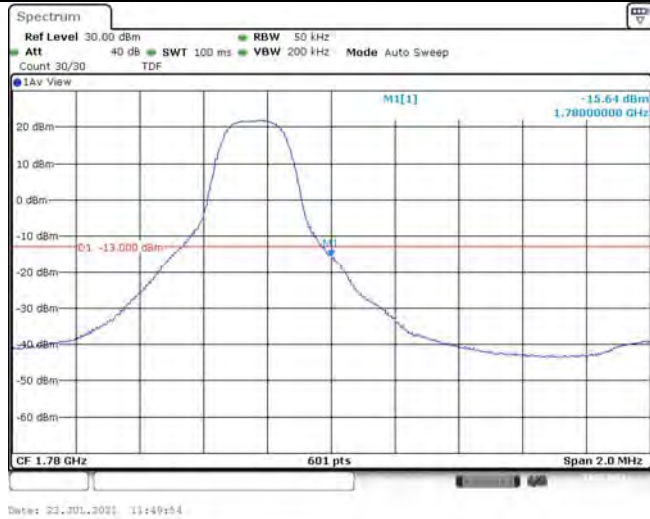

Band66-3MHz-QPSK-132657-1RB#14