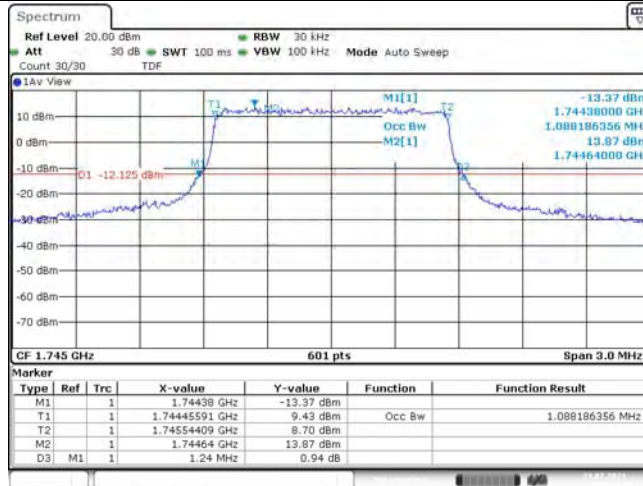

Band66-1.4MHz-16QAM-132322-6RB#0-1.088