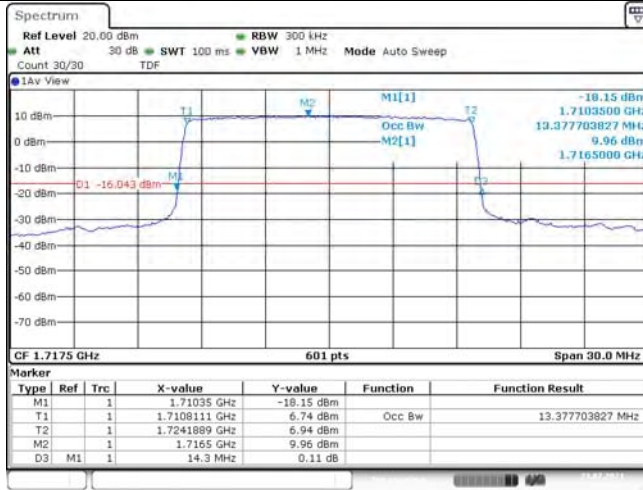

Band66-15MHz-16QAM-132322-75RB#0-13.378

Band66-20MHz-QPSK-132072-100RB#0-17.97

Band66-20MHz-QPSK-132322-100RB#0-17.97