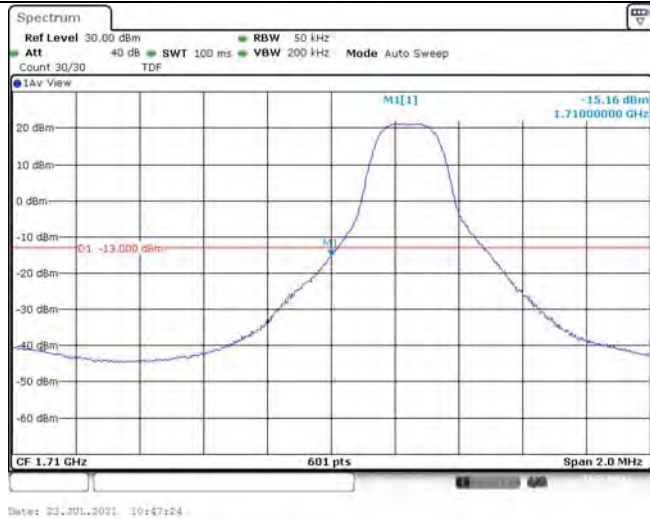

Band66-3MHz-16QAM-131987-1RB#0