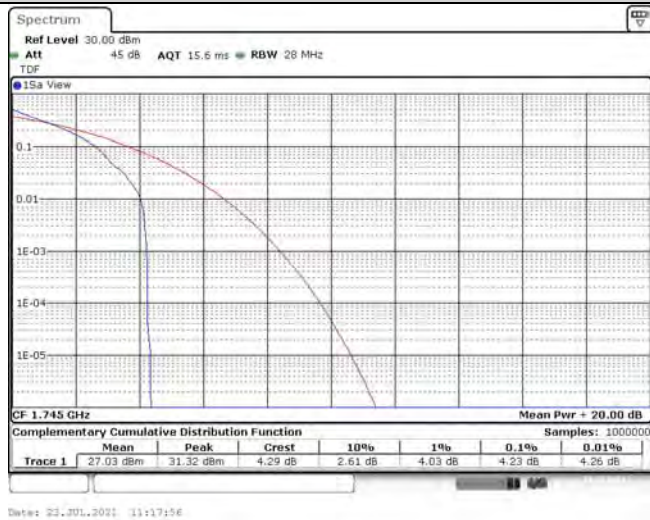

Band66-10MHz-QPSK-132322-1RB#0