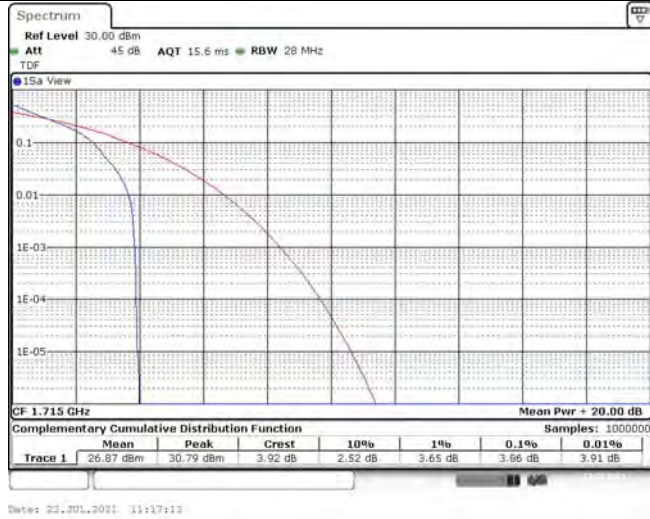

Band66-10MHz-QPSK-132022-1RB#0