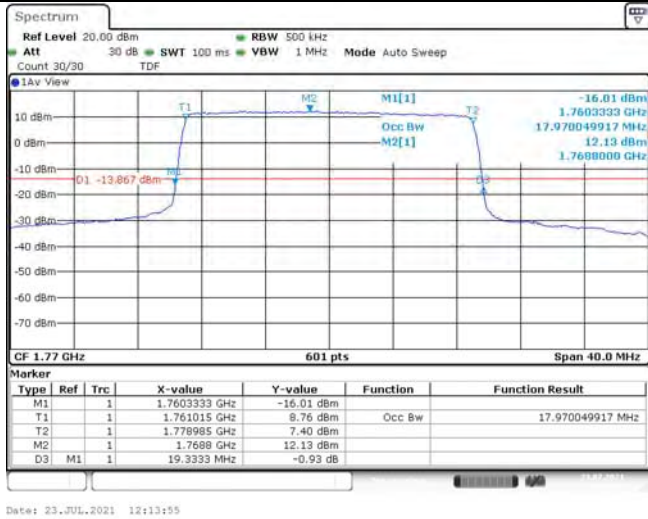

Band66-20MHz-QPSK-132572-100RB#0-17.97