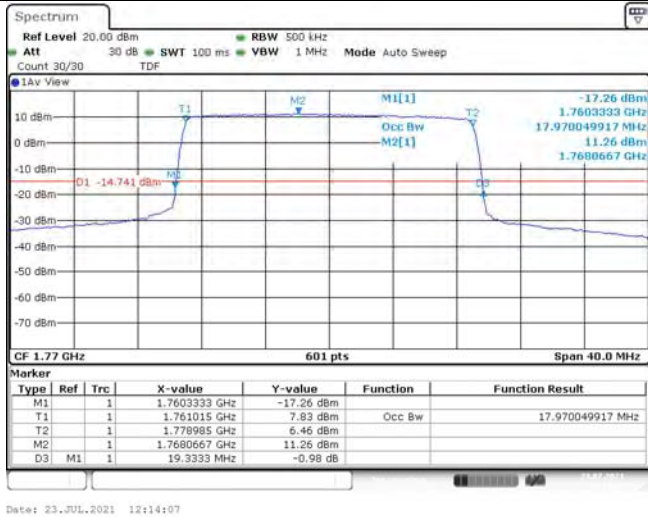

Band66-20MHz-16QAM-132572-100RB#0-17.97