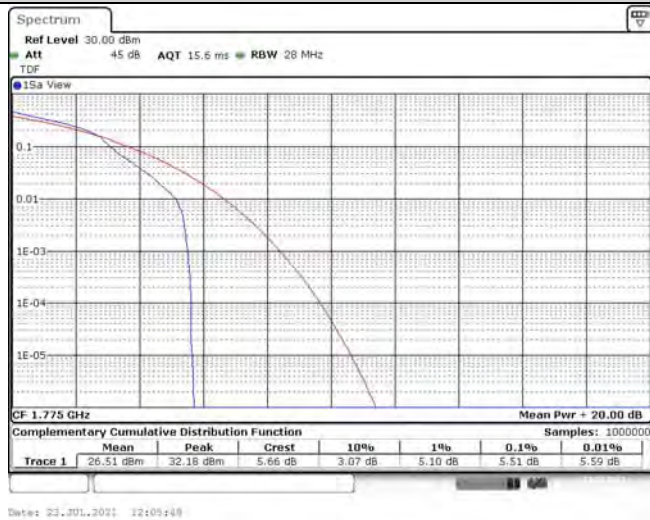

Band66-10MHz-16QAM-132622-1RB#0