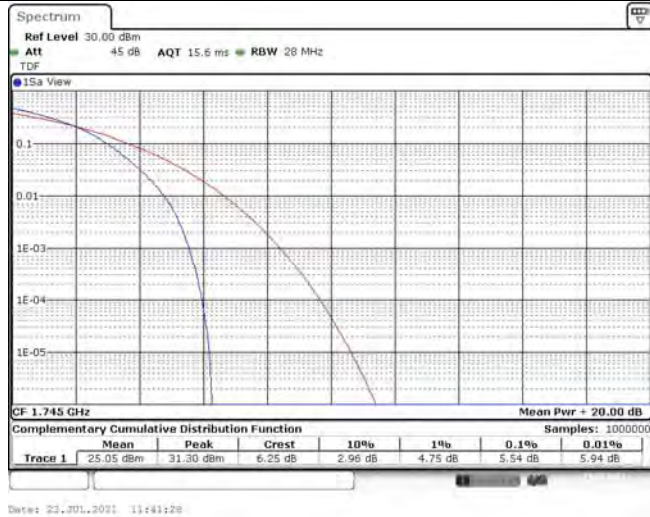

Band66-20MHz-16QAM-132322-100RB#0