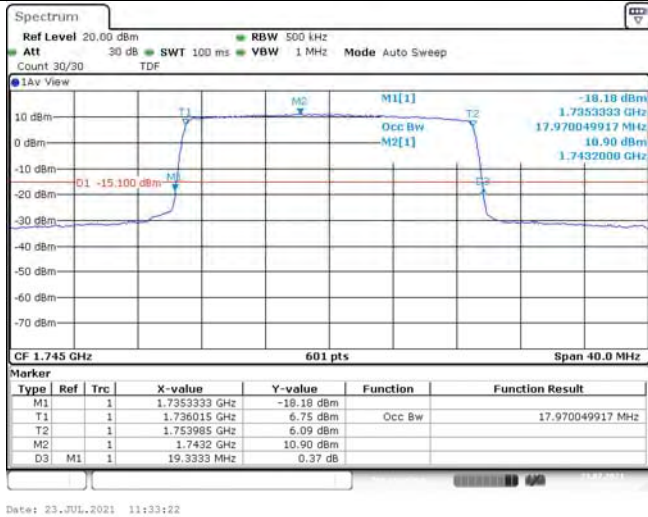

Band66-20MHz-16QAM-132322-100RB#0-17.97

Band66-1.4MHz-QPSK-132655-6RB#0-1.088