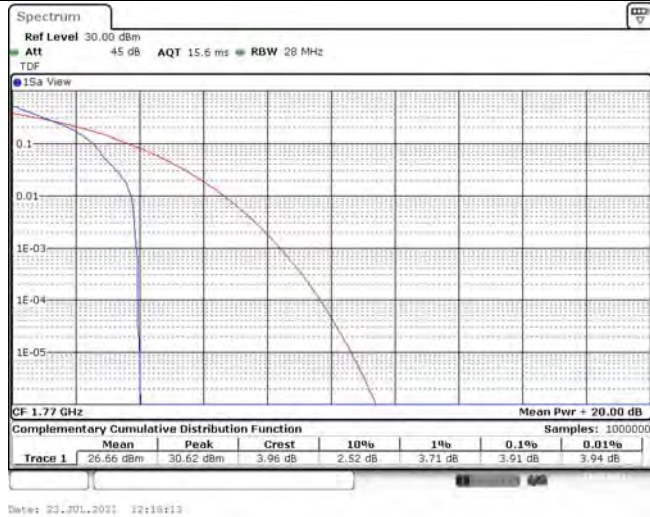

Band66-20MHz-QPSK-132572-1RB#0