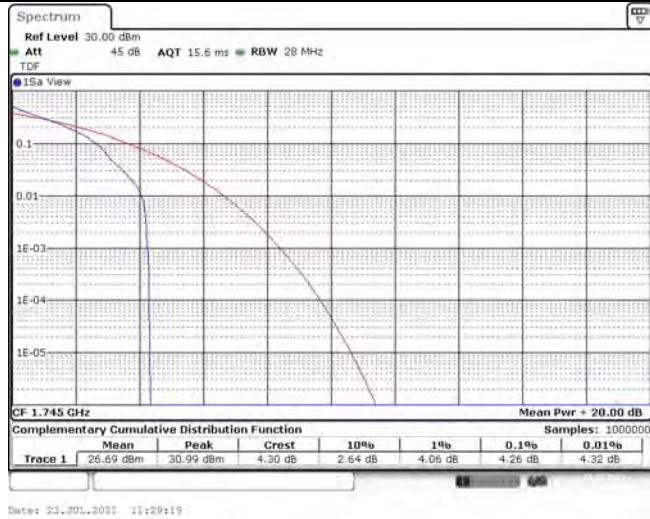

Band66-15MHz-QPSK-132322-1RB#0