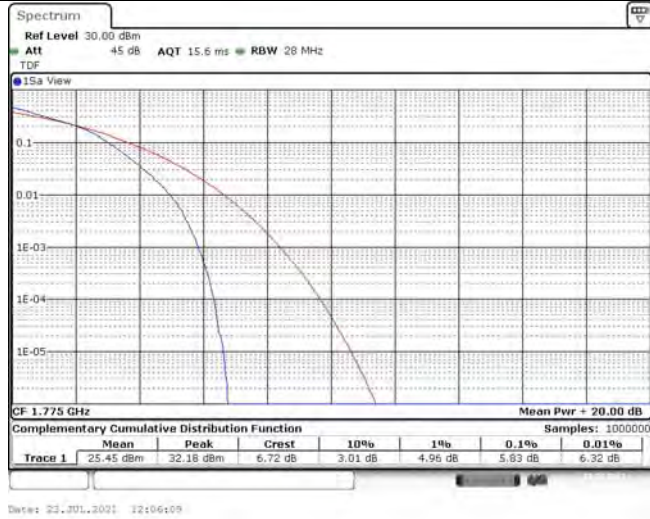

Band66-10MHz-16QAM-132622-50RB#0