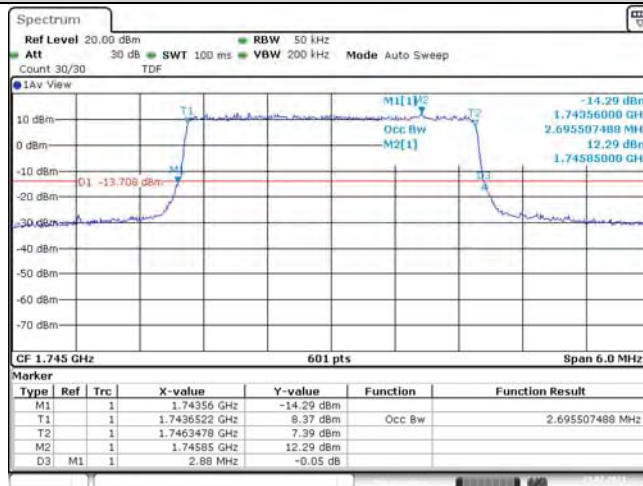

Band66-3MHz-QPSK-132322-15RB#0-2.696

Band66-3MHz-16QAM-131987-15RB#0-2.696