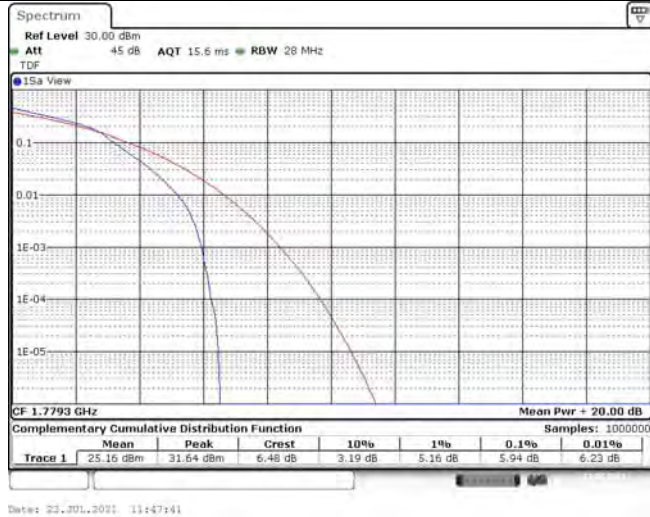

Band66-1.4MHz-16QAM-132655-6RB#0