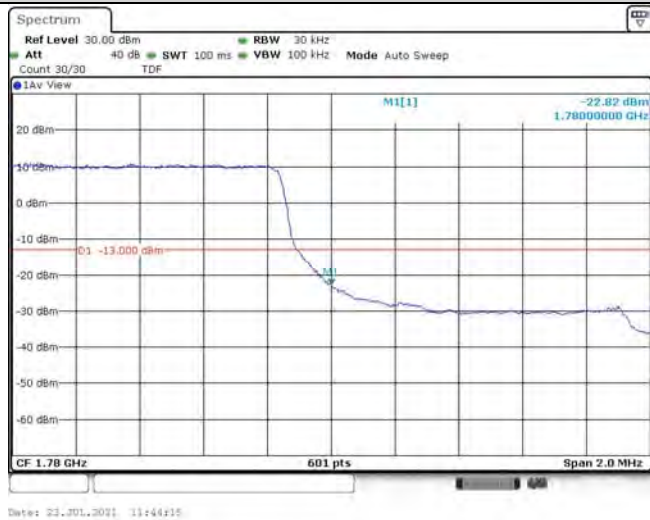

Band66-20MHz-16QAM-132322-1RB#99

Band66-20MHz-16QAM-132322-100RB#0

Band66-1.4MHz-QPSK-132655-1RB#0

Band66-1.4MHz-QPSK-132655-1RB#5

Band66-1.4MHz-QPSK-132655-6RB#0

Band66-1.4MHz-16QAM-132655-1RB#0

Band66-1.4MHz-16QAM-132655-1RB#5