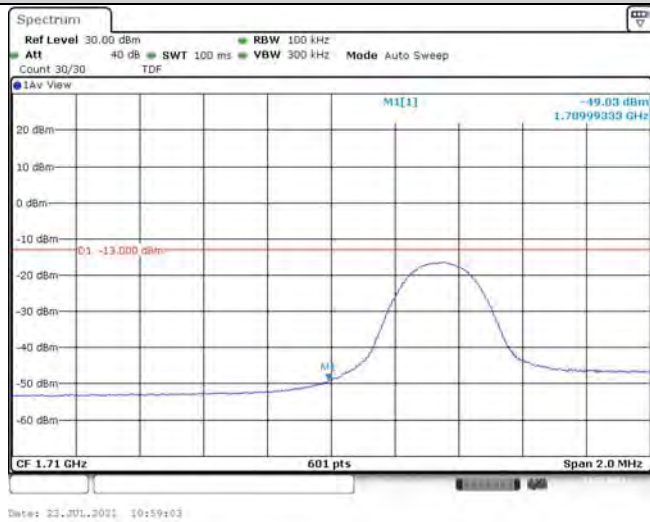

Band66-5MHz-QPSK-131997-1RB#24