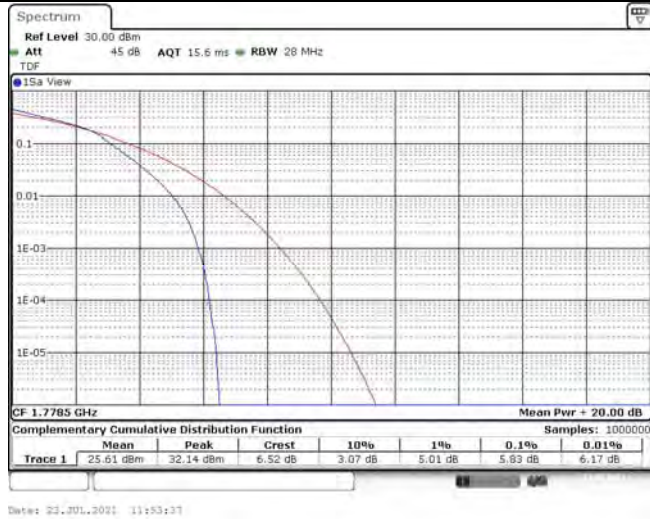

Band66-3MHz-16QAM-132657-15RB#0