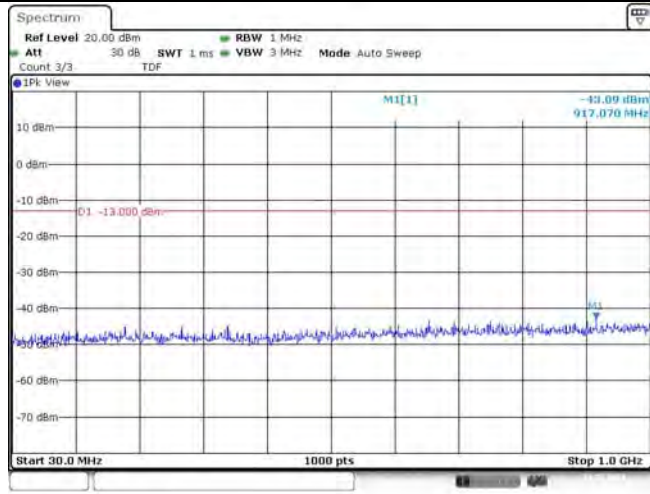

Test Graphs

Band66-1.4MHz-QPSK-131979-1RB#0-Range1:30~1000MHz

Date: 23.JUL.2021 10:37:55