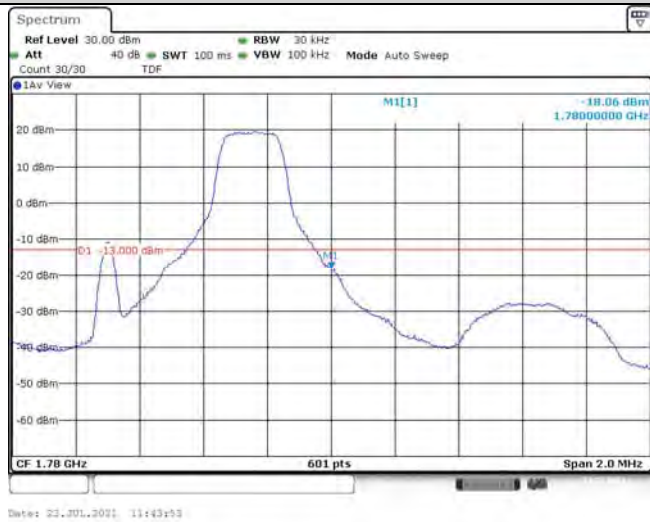

Band66-20MHz-16QAM-132322-1RB#99

Band66-20MHz-16QAM-132322-100RB#0

Band66-1.4MHz-QPSK-132655-1RB#0

Band66-1.4MHz-QPSK-132655-1RB#5

Band66-1.4MHz-QPSK-132655-6RB#0

Band66-1.4MHz-16QAM-132655-1RB#0

Band66-1.4MHz-16QAM-132655-1RB#5