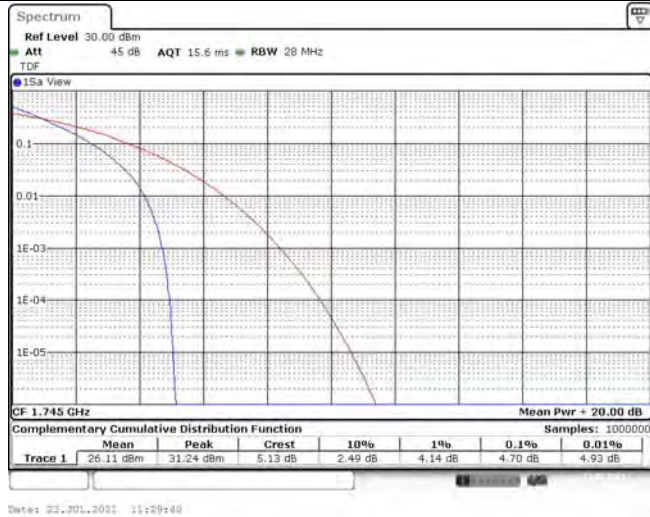

Band66-15MHz-QPSK-132322-75RB#0