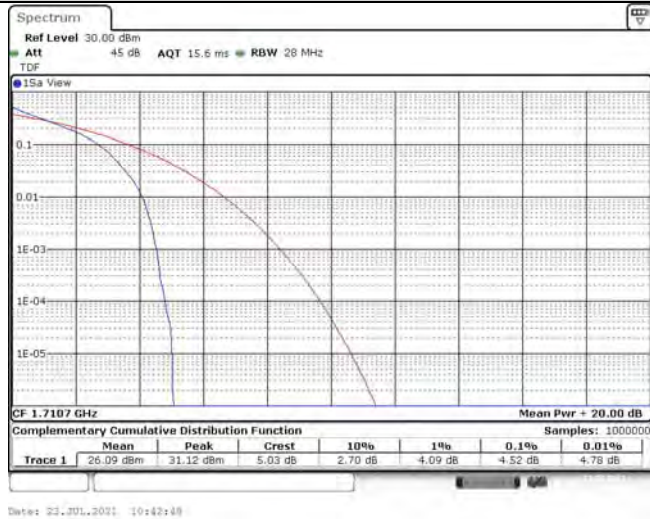

Band66-1.4MHz-QPSK-131979-6RB#0