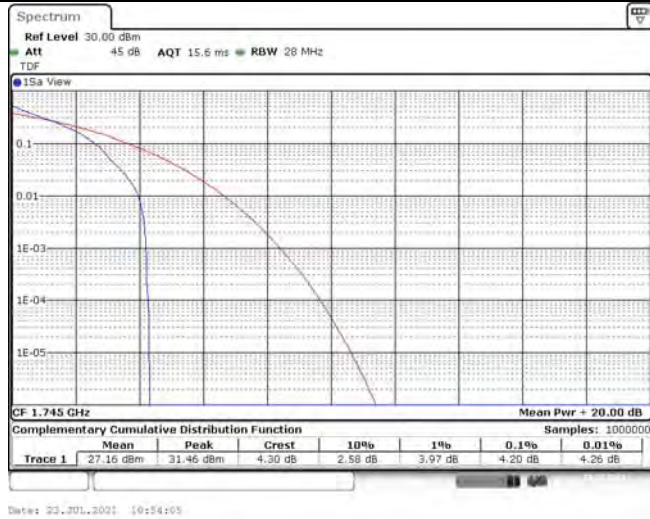

Band66-3MHz-QPSK-132322-1RB#0