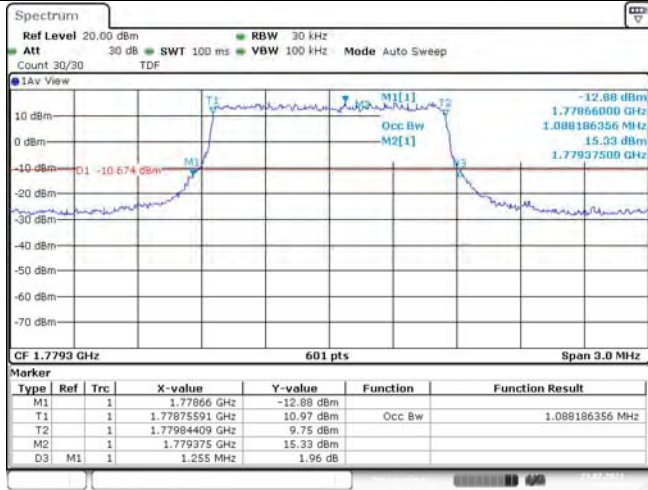

Date: 23.JUL.2021 11:43:06