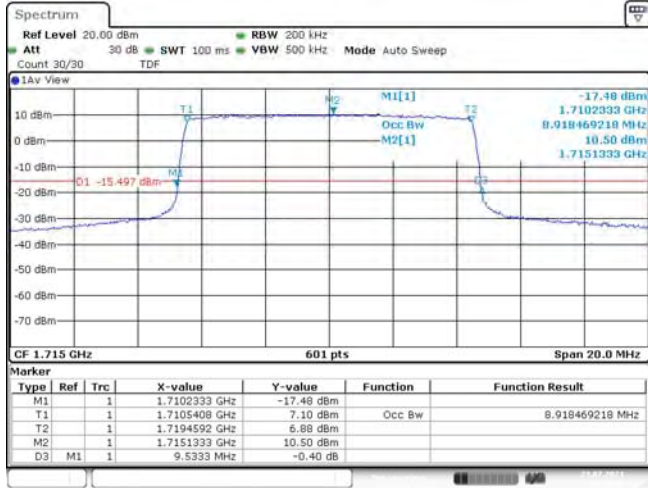

Band66-10MHz-16QAM-132022-50RB#0-8.918

Date: 23.JUL.2021 11:10:10

Band66-10MHz-16QAM-132322-50RB#0-8.952