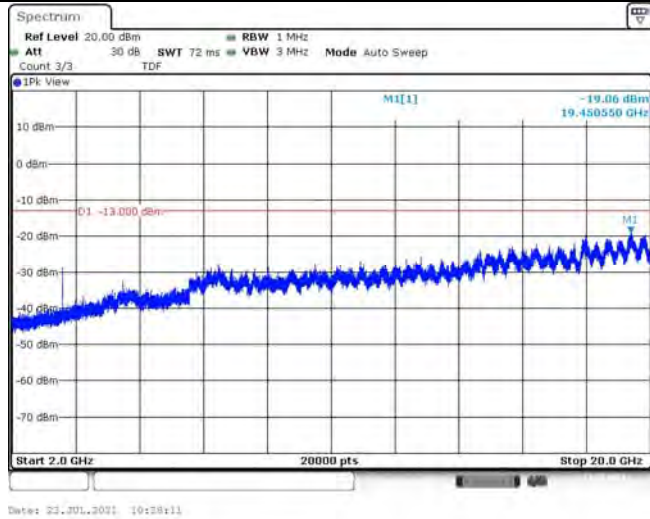

Band66-1.4MHz-16QAM-131979-1RB#0-Range3:2000~132022MHz