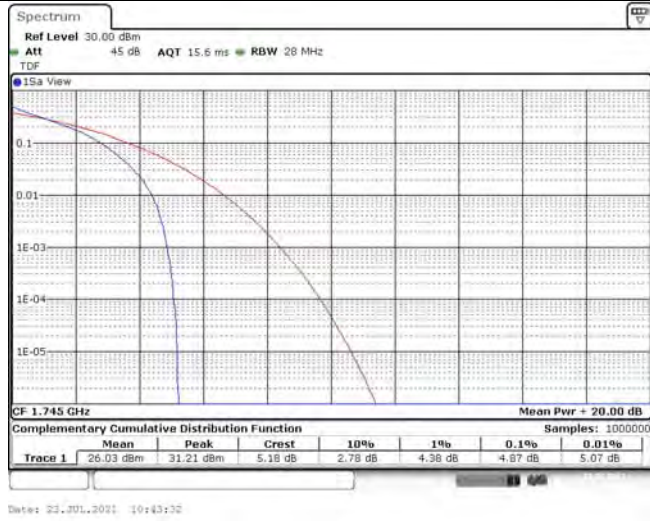

Band66-1.4MHz-QPSK-132322-6RB#0