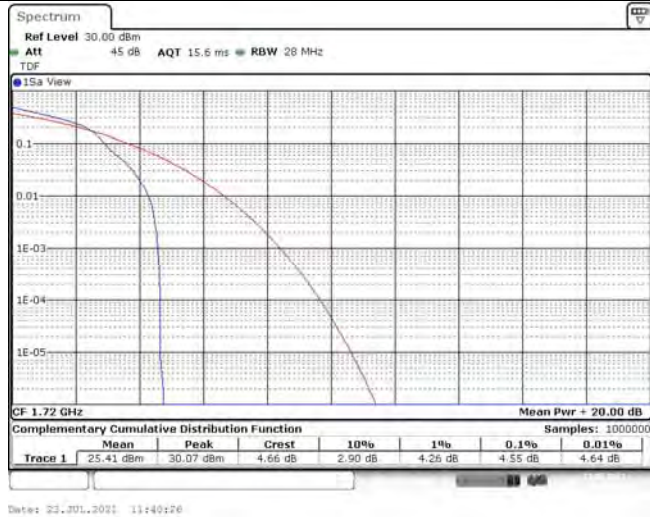

Band66-20MHz-16QAM-132072-1RB#0