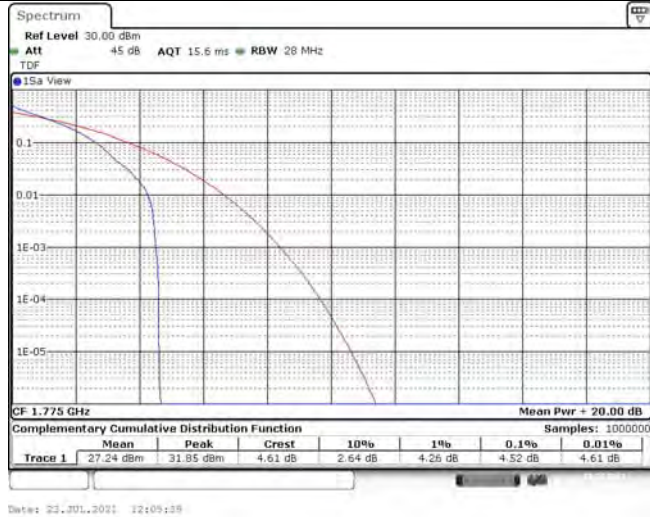

Band66-10MHz-QPSK-132622-1RB#0