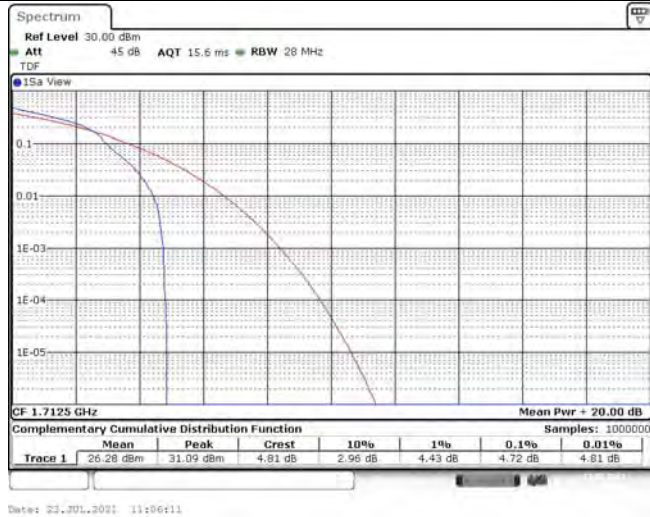

Band66-5MHz-16QAM-131997-1RB#0