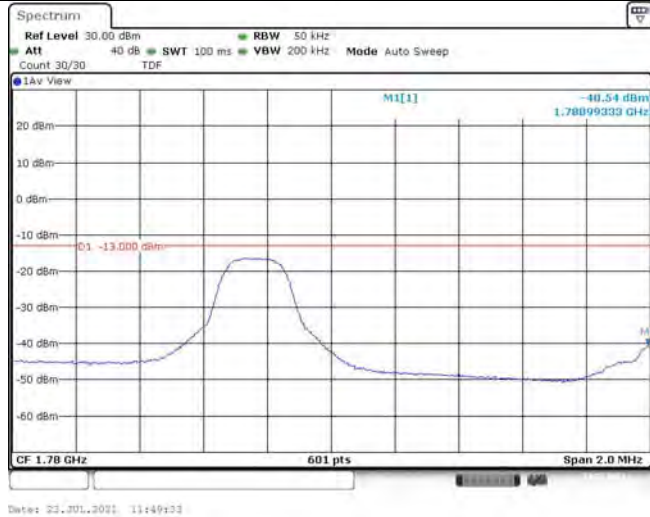

Band66-3MHz-QPSK-132657-1RB#0