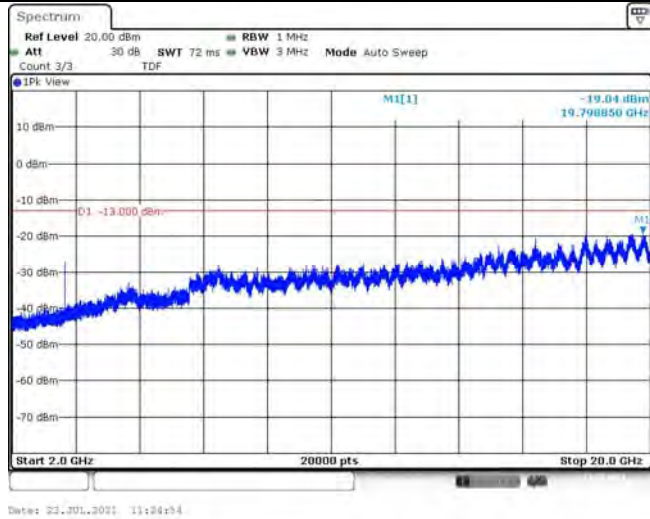

Band66-15MHz-16QAM-132322-1RB#0-Range3:2000~132022MHz