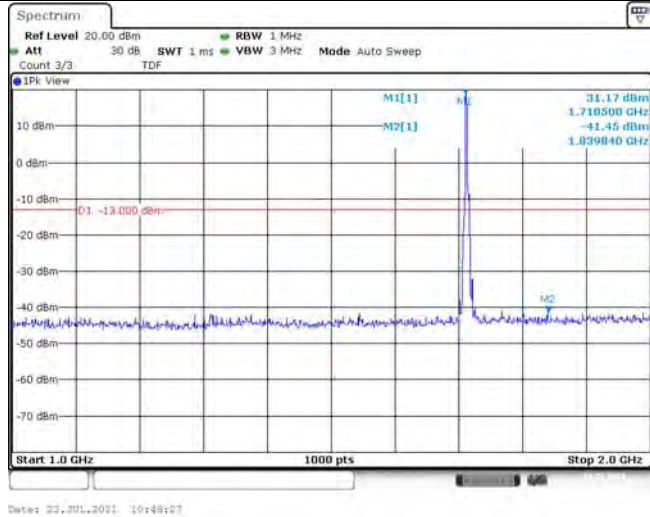

Band66-3MHz-QPSK-131987-1RB#0-Range2:1000~2000MHz