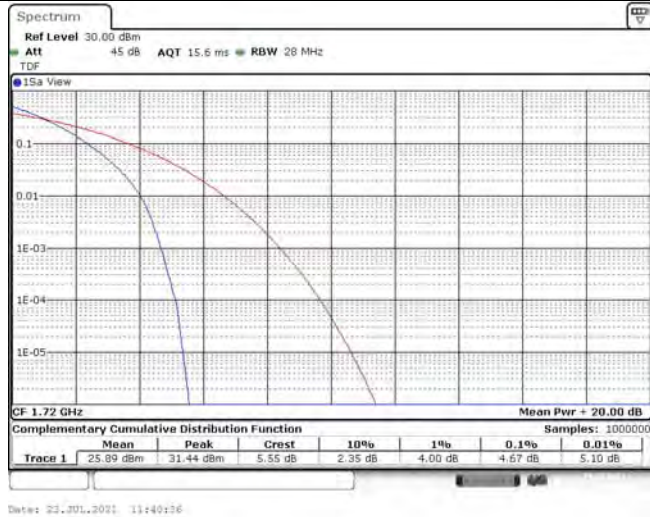

Band66-20MHz-QPSK-132072-100RB#0