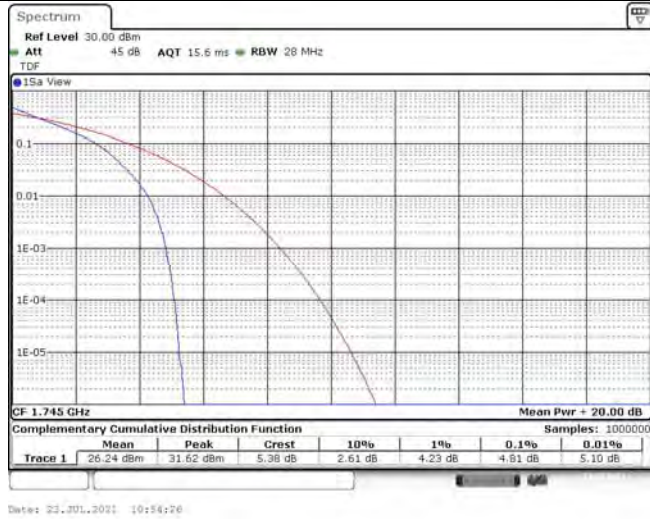

Band66-3MHz-QPSK-132322-15RB#0