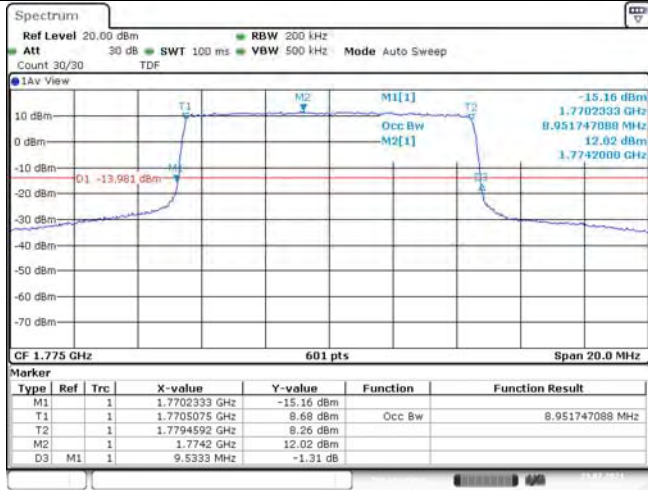

Date: 23.JUL.2021 12:01:27