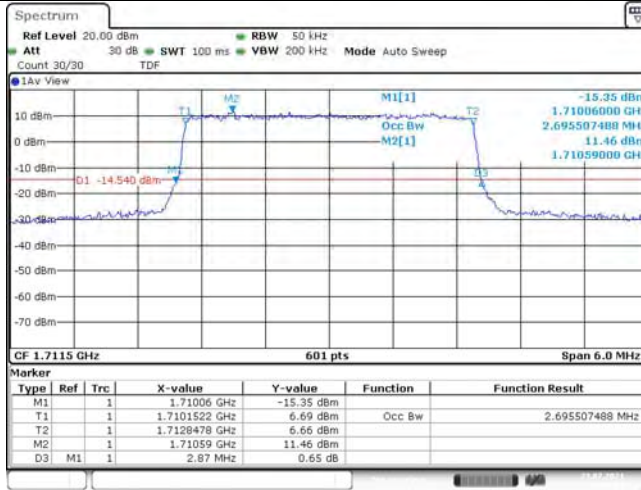

Date: 23.JUL.2021 10:46:31