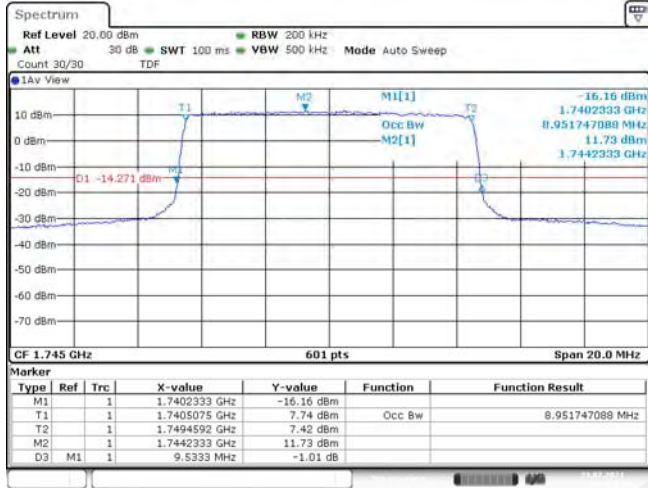

Band66-10MHz-QPSK-132322-50RB#0-8.952

Date: 23.JUL.2021 11:10:24