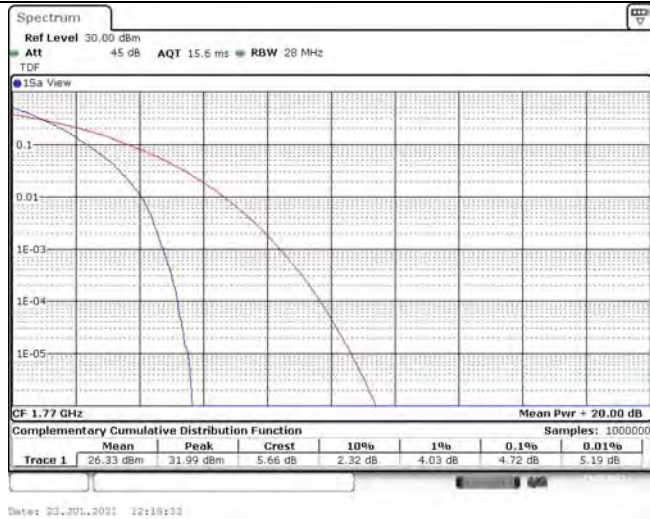

Band66-20MHz-QPSK-132572-100RB#0