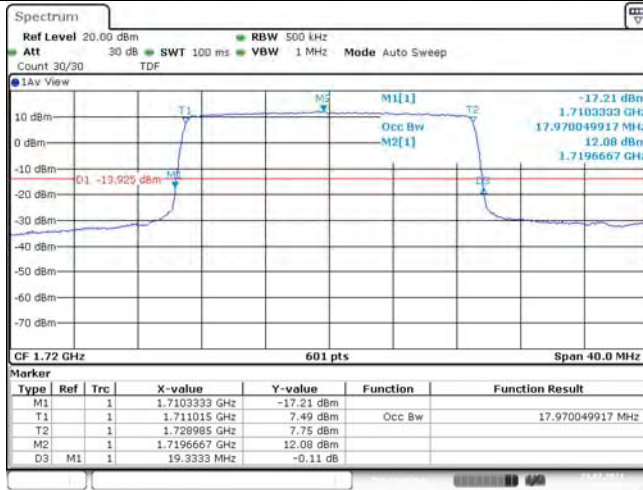

Band66-20MHz-QPSK-132072-100RB#0-17.97

Band66-20MHz-QPSK-132322-100RB#0-17.97