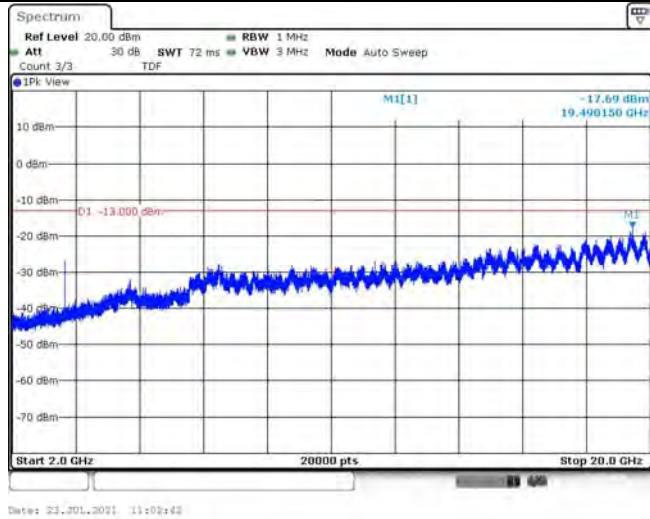

Band66-5MHz-16QAM-132322-1RB#0-Range3:2000~132022MHz