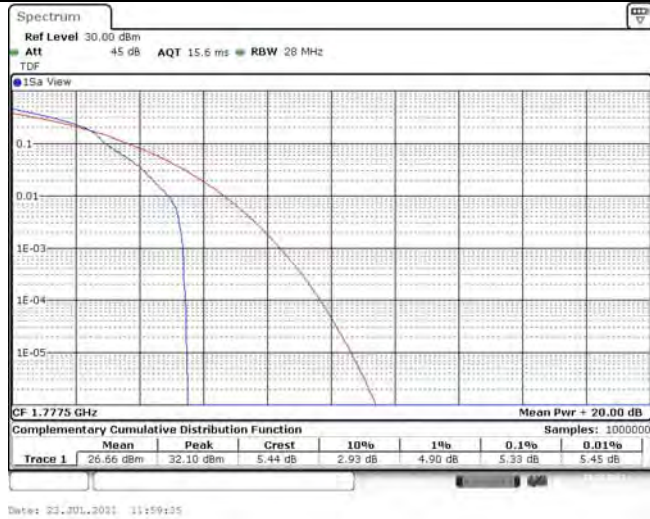

Band66-5MHz-16QAM-132647-1RB#0