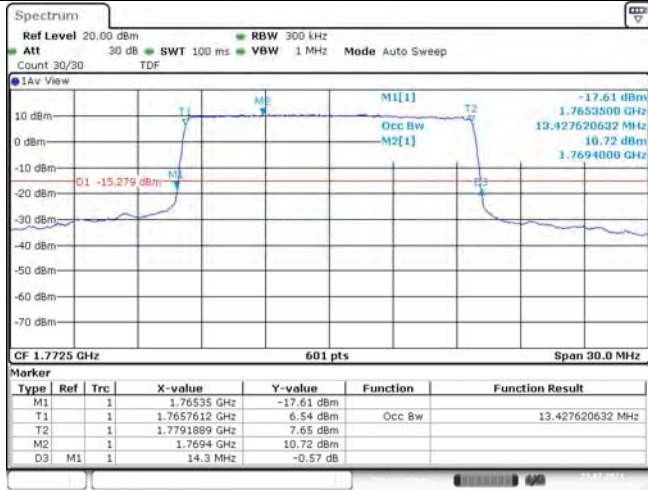

Band66-20MHz-QPSK-132572-100RB#0-17.97

Band66-20MHz-16QAM-132572-100RB#0-17.97