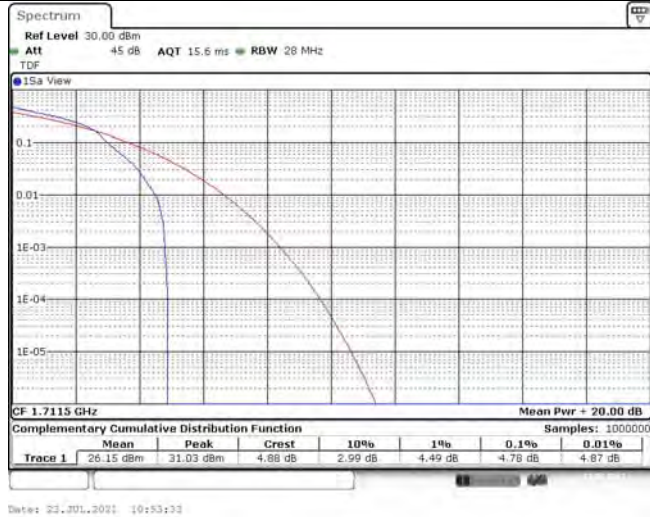

Band66-3MHz-16QAM-131987-1RB#0