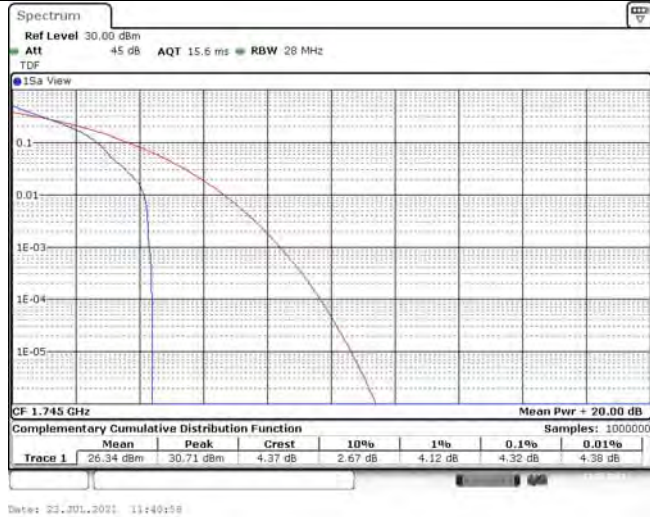

Band66-20MHz-QPSK-132322-1RB#0