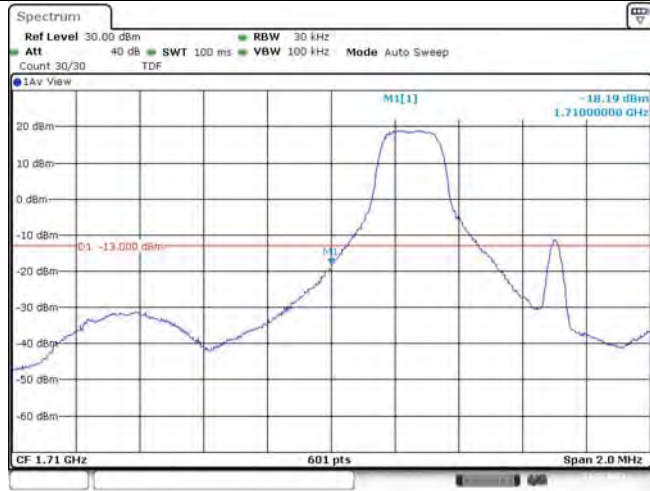

Test Graphs

Band66-1.4MHz-QPSK-131979-1RB#0

Date: 23.01.2021 10:36:38

Band66-1.4MHz-QPSK-131979-1RB#5

Date: 23.01.2021 10:36:41

Band66-1.4MHz-QPSK-131979-6RB#0

Date: 23.01.2021 10:37:03

Band66-1.4MHz-16QAM-131979-1RB#0