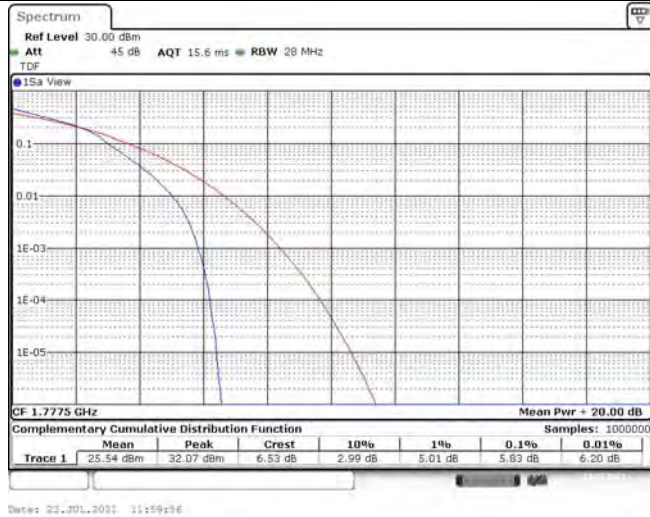

Band66-5MHz-16QAM-132647-25RB#0