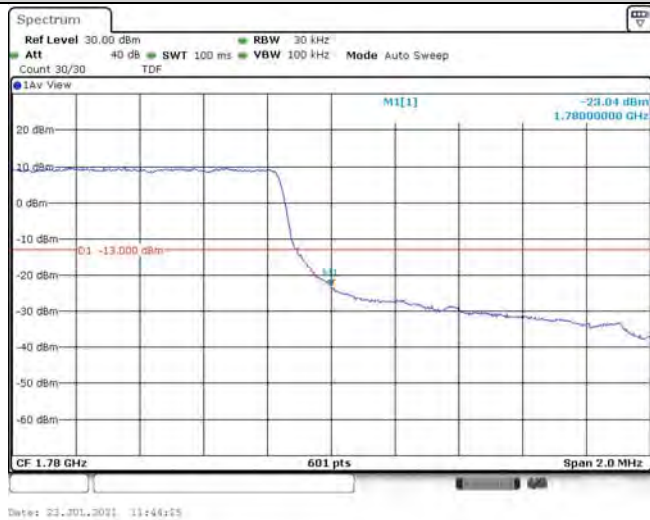

Band66-1.4MHz-16QAM-132655-6RB#0