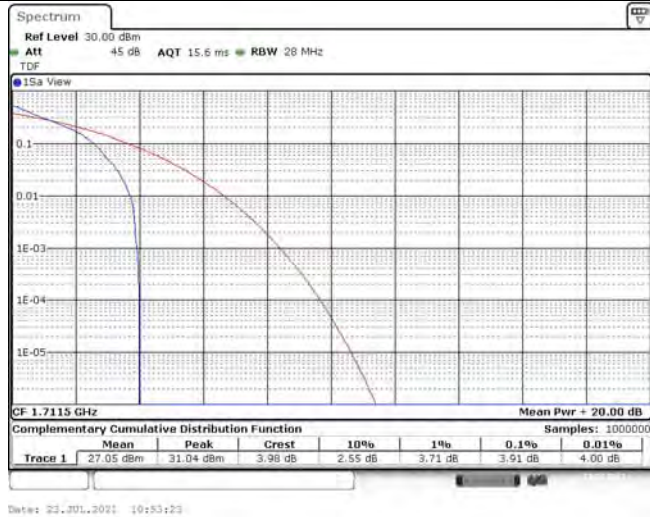

Band66-3MHz-QPSK-131987-1RB#0