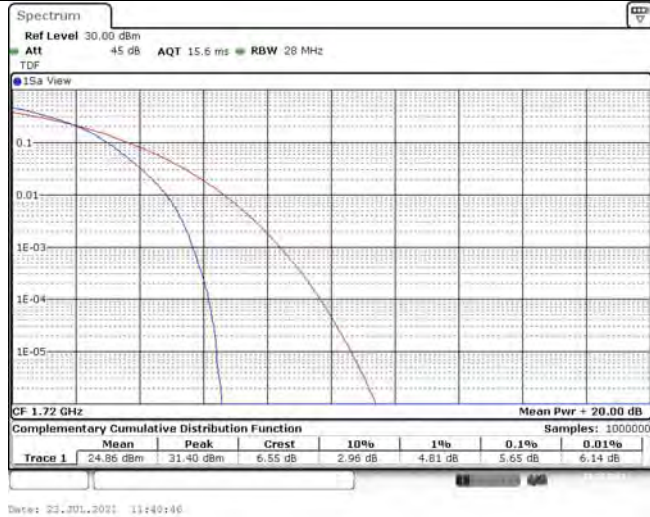

Band66-20MHz-16QAM-132072-100RB#0