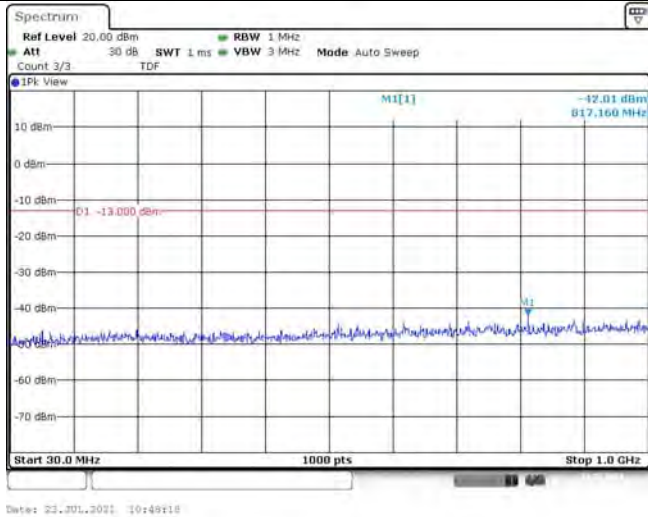

Band66-3MHz-QPSK-131987-1RB#0-Range1:30~1000MHz