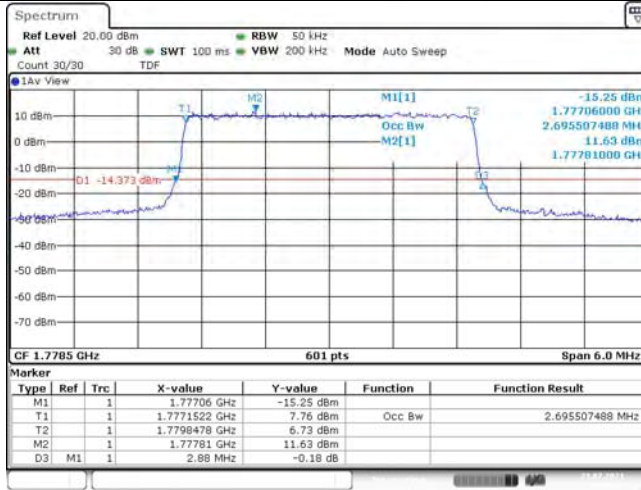

Date: 23.JUL.2021 11:49:18