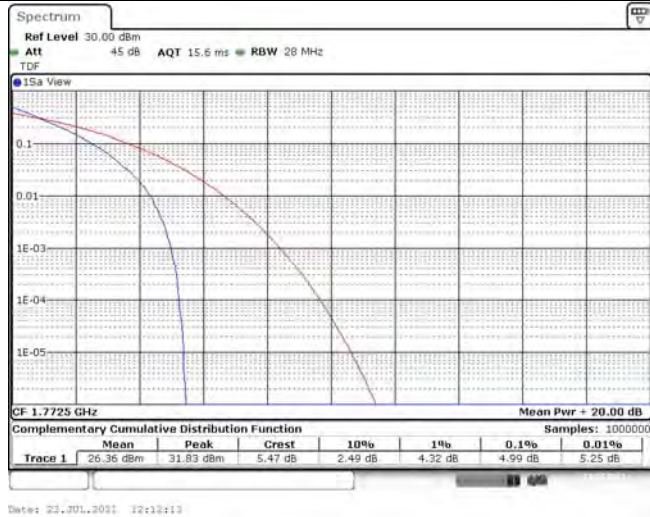

Band66-15MHz-QPSK-132597-75RB#0