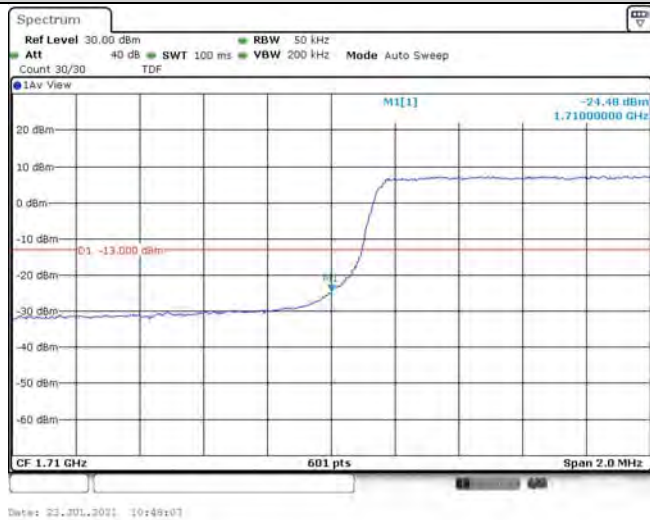

Band66-3MHz-16QAM-131987-15RB#0