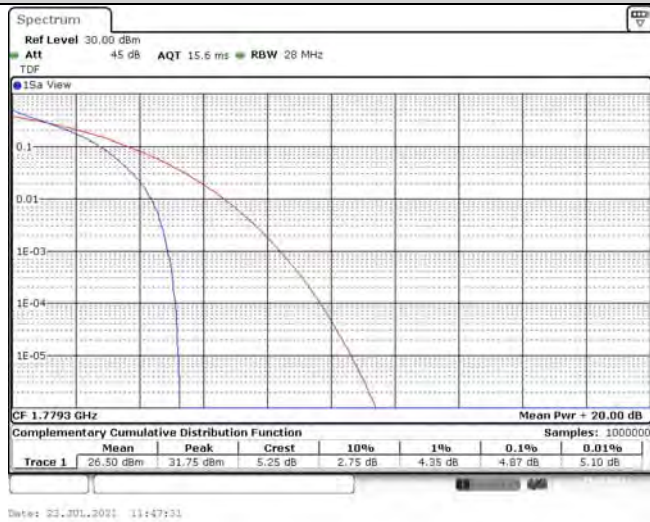

Band66-1.4MHz-QPSK-132655-6RB#0