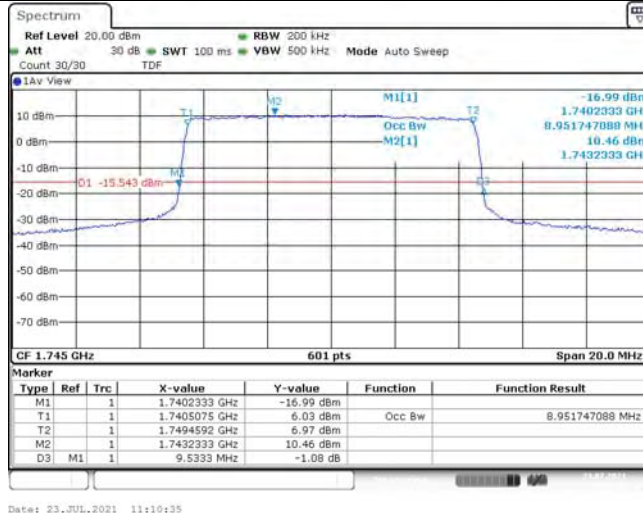

Band66-15MHz-QPSK-132047-75RB#0-13.428

Band66-15MHz-QPSK-132322-75RB#0-13.378

Band66-15MHz-16QAM-132047-75RB#0-13.378