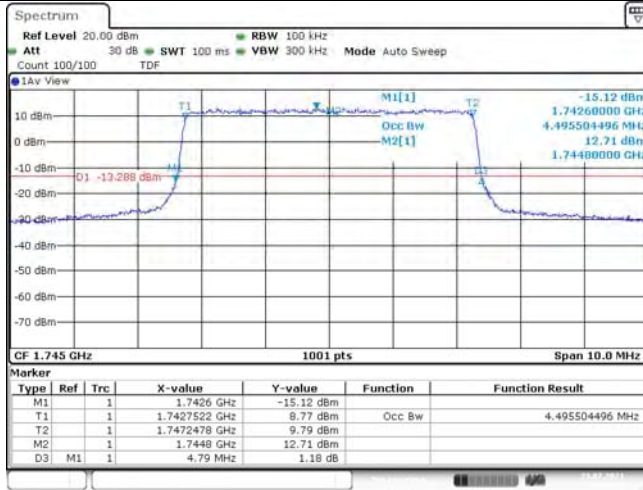

Date: 23.JUL.2021 10:58:06