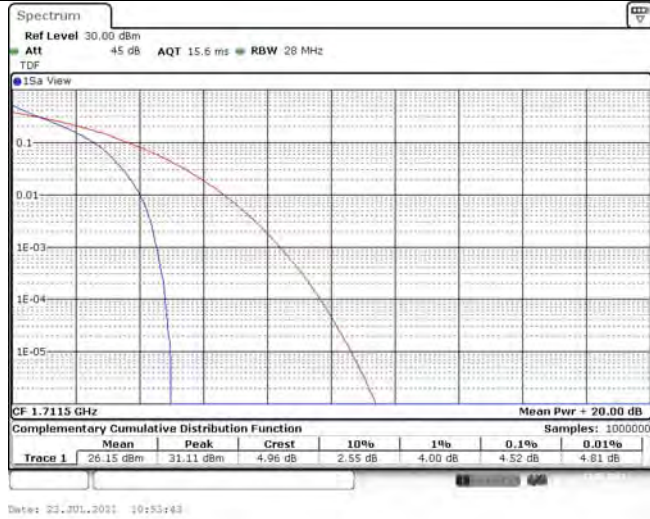

Band66-3MHz-QPSK-131987-15RB#0