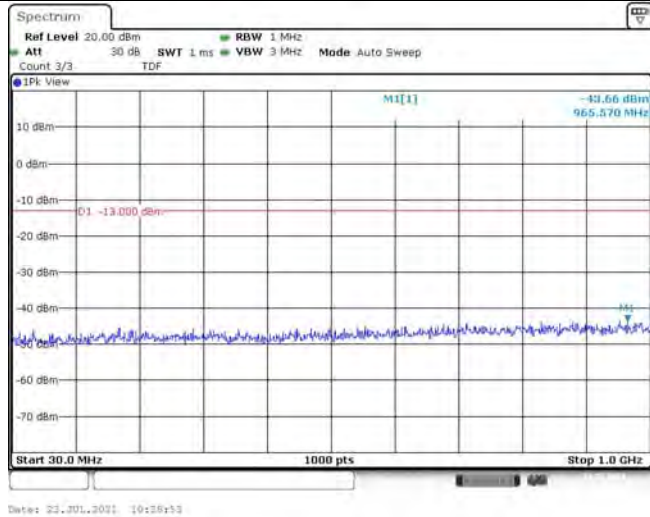

Band66-1.4MHz-16QAM-132322-1RB#0-Range1:30~1000MHz