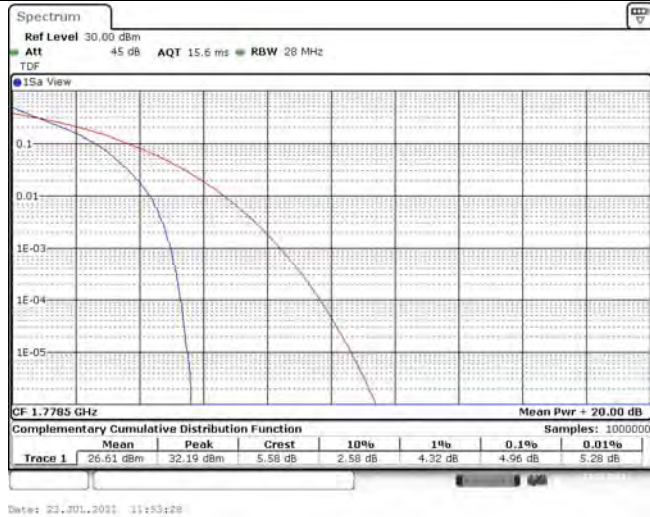

Band66-3MHz-QPSK-132657-15RB#0