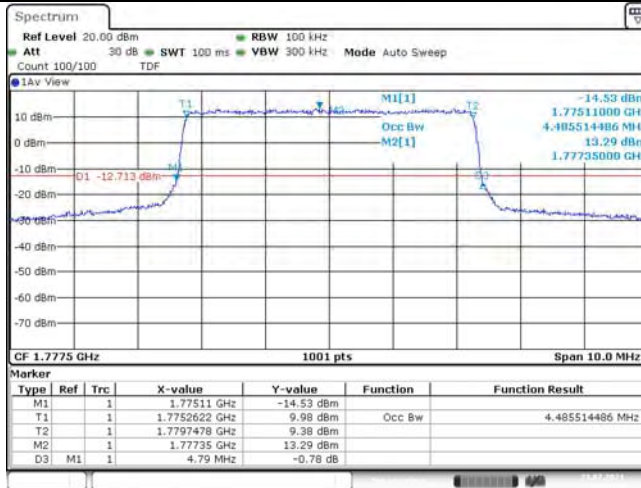

Band66-5MHz-QPSK-132647-25RB#0-4.486

Date: 23.JUL.2021 11:55:15