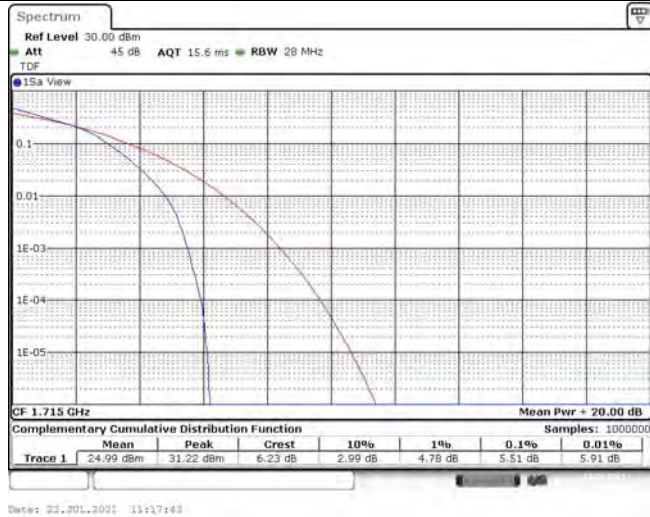

Band66-10MHz-16QAM-132022-50RB#0