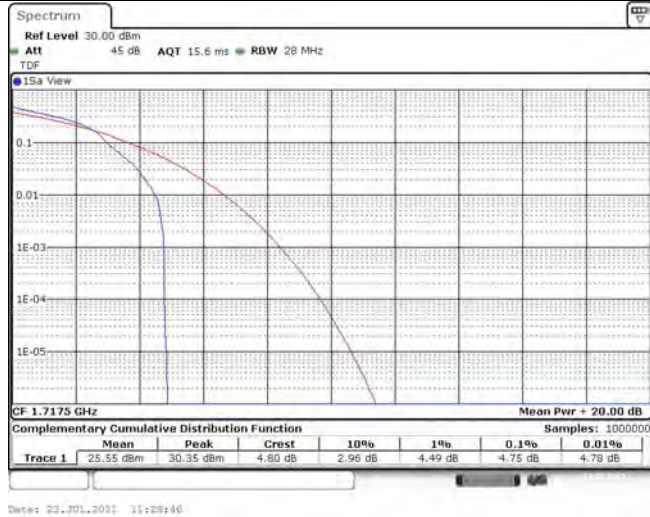

Band66-15MHz-16QAM-132047-1RB#0