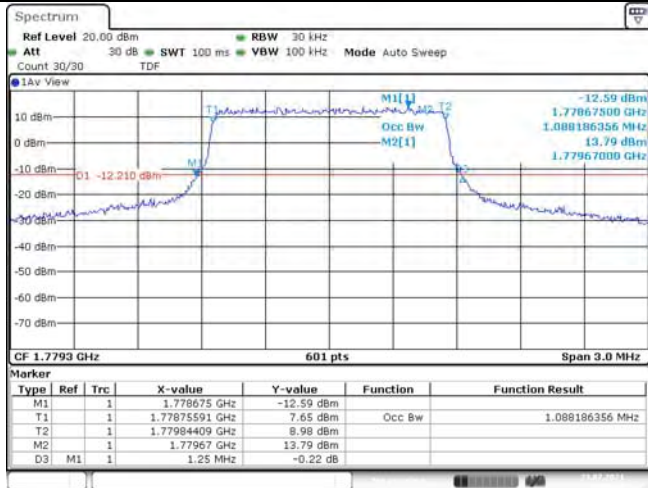

Band66-1.4MHz-16QAM-132655-6RB#0-1.088

Date: 23.JUL.2021 11:43:17