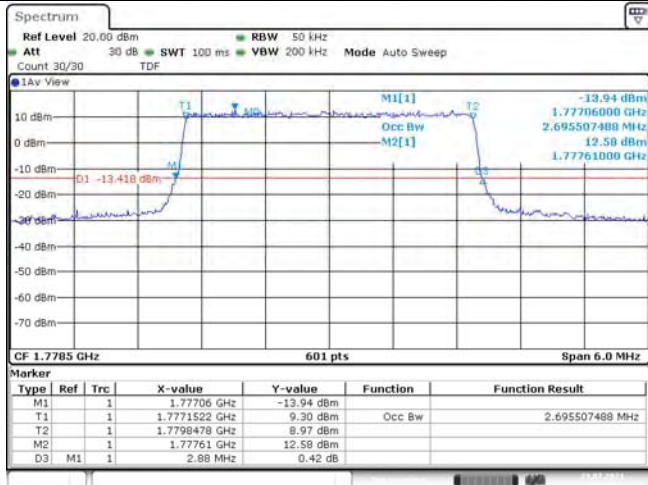

Band66-3MHz-QPSK-132657-15RB#0-2.696

Date: 23.JUL.2021 11:49:07

Band66-3MHz-16QAM-132657-15RB#0-2.696