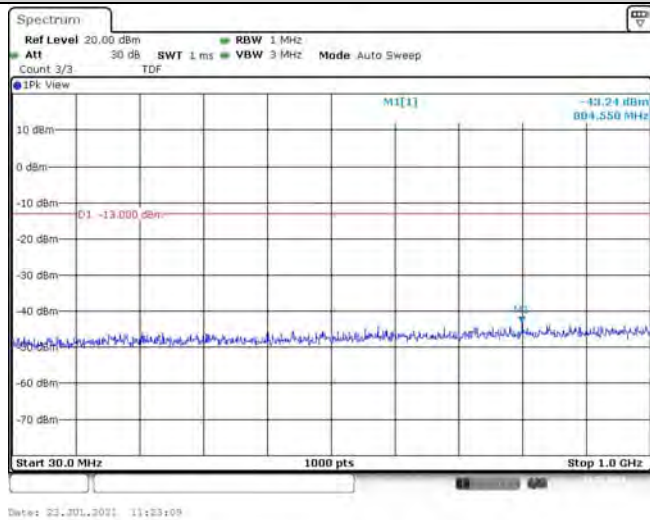

Band66-15MHz-QPSK-132047-1RB#0-Range1:30~1000MHz