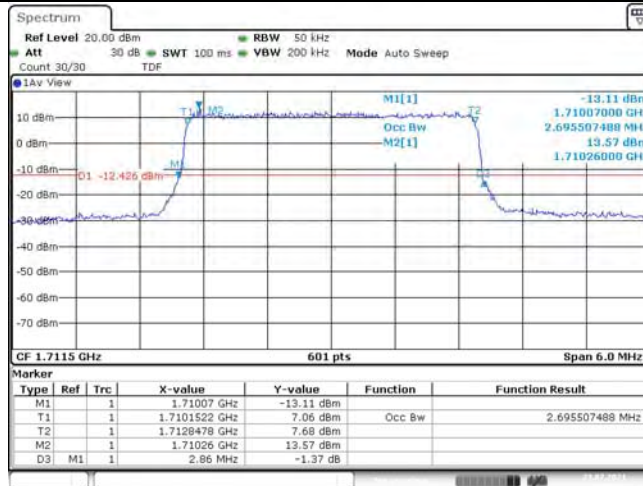

Band66-3MHz-QPSK-131987-15RB#0-2.696