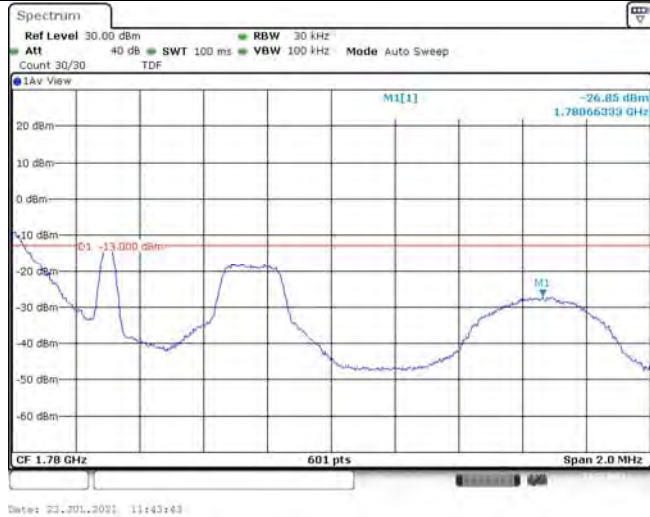

Band66-20MHz-16QAM-132322-1RB#99

Band66-20MHz-16QAM-132322-100RB#0

Band66-1.4MHz-QPSK-132655-1RB#0

Band66-1.4MHz-QPSK-132655-1RB#5

Band66-1.4MHz-QPSK-132655-6RB#0

Band66-1.4MHz-16QAM-132655-1RB#0

Band66-1.4MHz-16QAM-132655-1RB#5