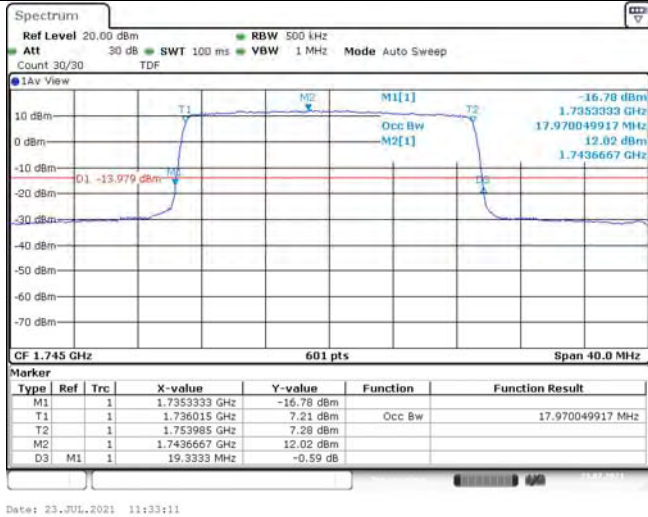

Band66-20MHz-16QAM-132072-100RB#0-17.97

Band66-20MHz-16QAM-132322-100RB#0-17.97

Band66-1.4MHz-QPSK-132655-6RB#0-1.088