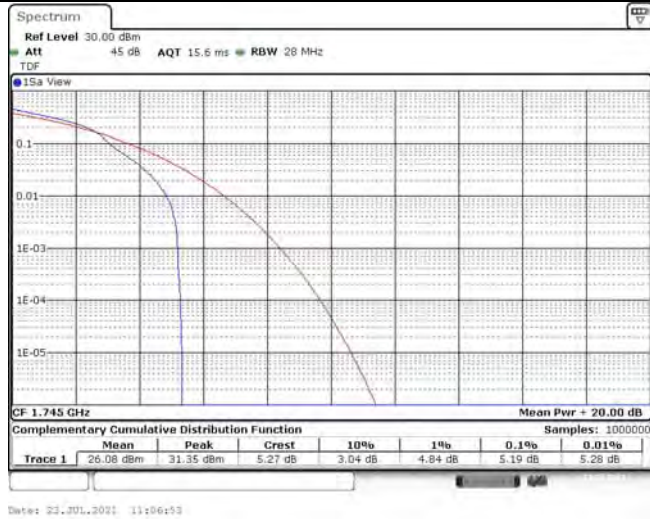

Band66-5MHz-16QAM-132322-1RB#0