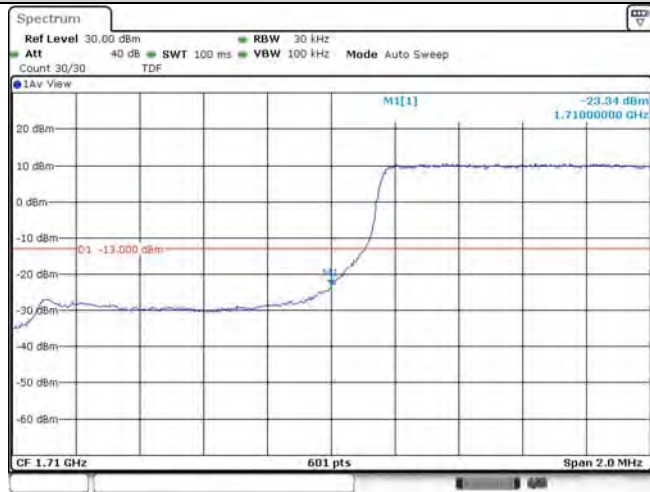

Test Graphs

Band66-1.4MHz-QPSK-131979-1RB#0

Date: 23.01.2021 10:36:38

Band66-1.4MHz-QPSK-131979-1RB#5

Date: 23.01.2021 10:36:41

Band66-1.4MHz-QPSK-131979-6RB#0

Date: 23.01.2021 10:37:03

Band66-1.4MHz-16QAM-131979-1RB#0