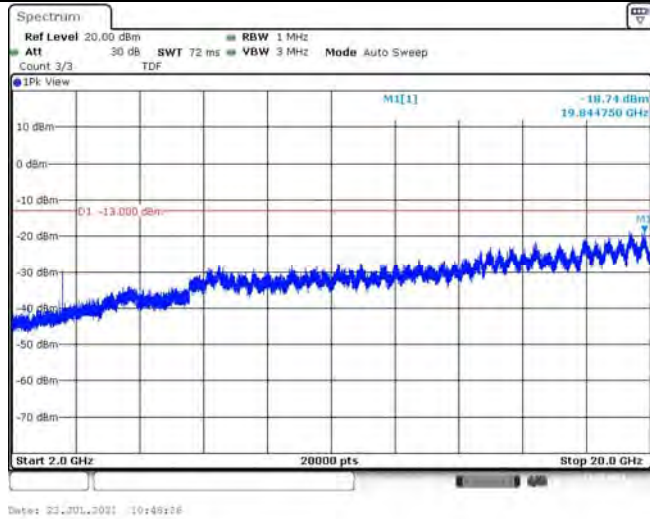

Band66-3MHz-QPSK-131987-1RB#0-Range3:2000~132022MHz