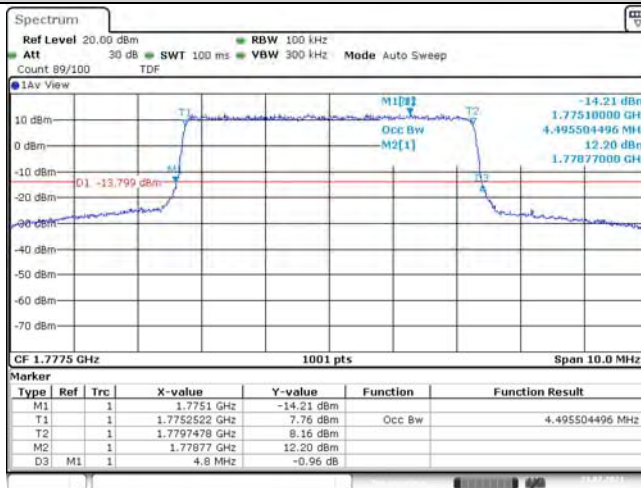

Band66-5MHz-16QAM-132647-25RB#0-4.496

Date: 23.JUL.2021 11:55:33

Band66-10MHz-QPSK-132622-50RB#0-8.952