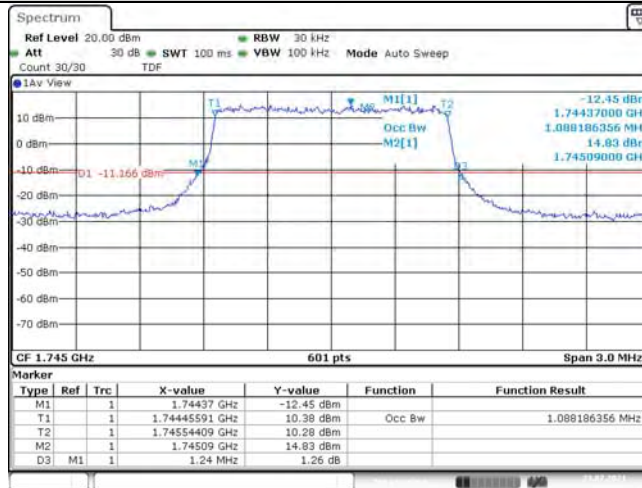

Band66-1.4MHz-QPSK-132322-6RB#0-1.088