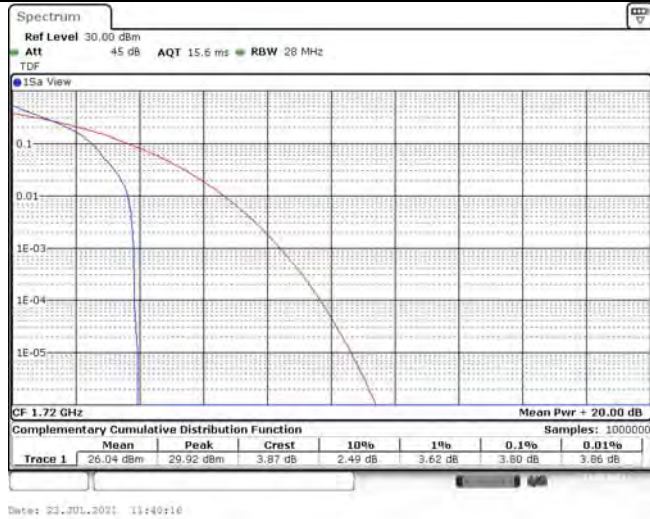

Band66-20MHz-QPSK-132072-1RB#0