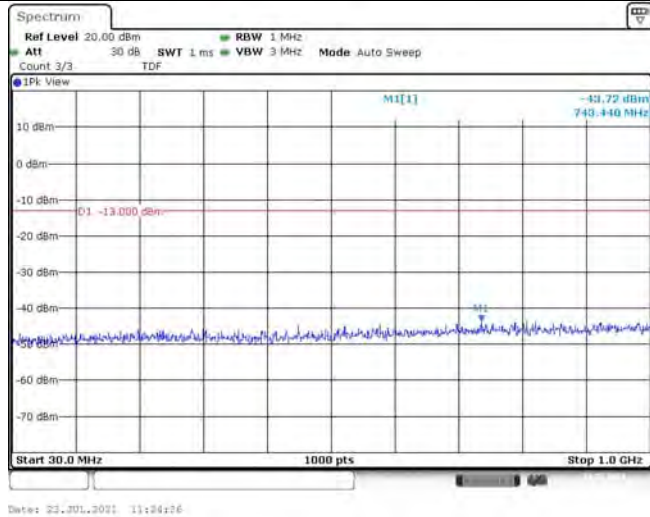

Band66-15MHz-16QAM-132322-1RB#0-Range1:30~1000MHz