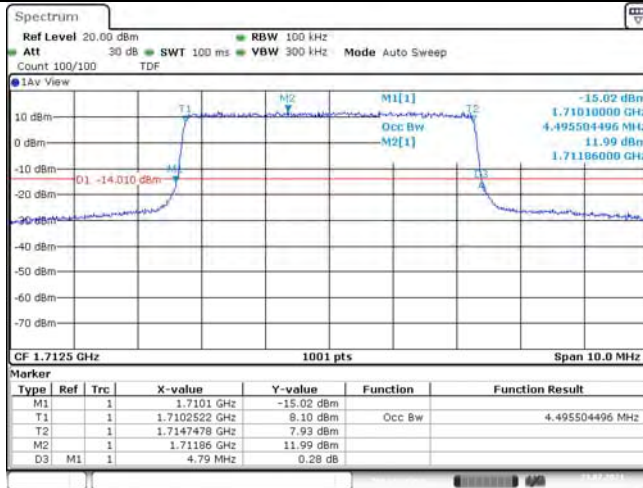

Band66-5MHz-16QAM-131997-25RB#0-4.496

Date: 23.JUL.2021 10:57:45