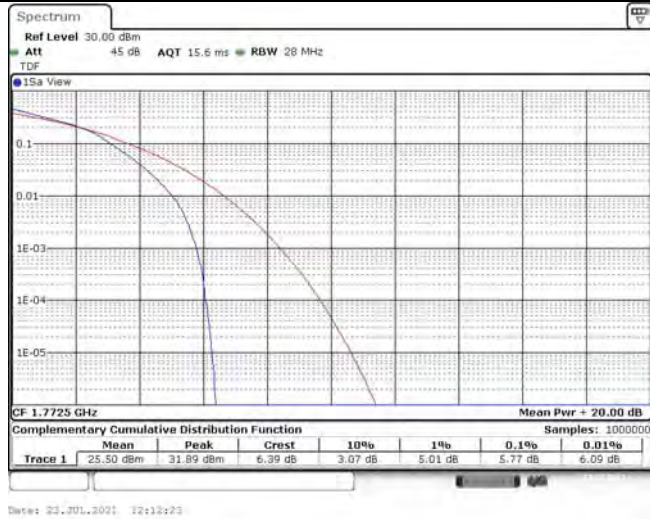

Band66-15MHz-16QAM-132597-75RB#0