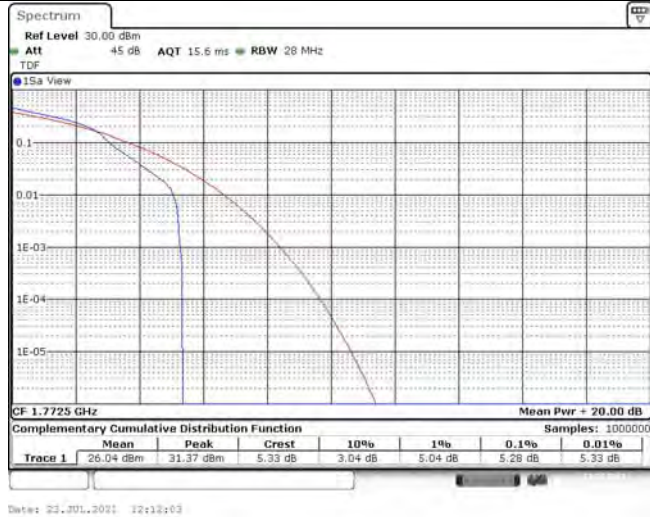

Band66-15MHz-16QAM-132597-1RB#0