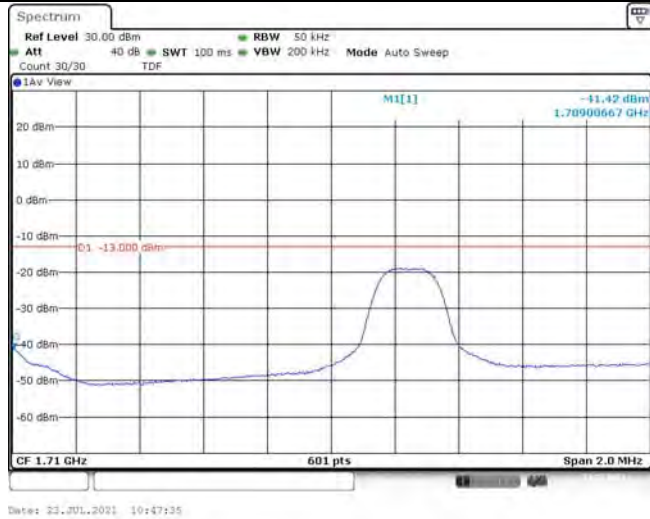

Band66-3MHz-QPSK-131987-1RB#14