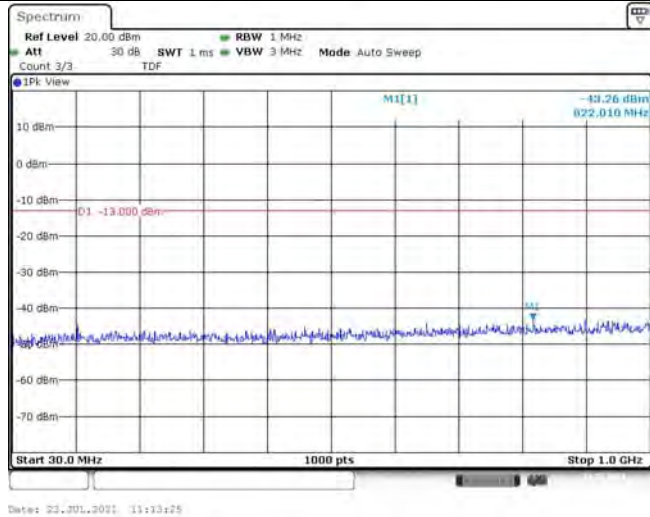

Band66-10MHz-16QAM-132322-1RB#0-Range1:30~1000MHz