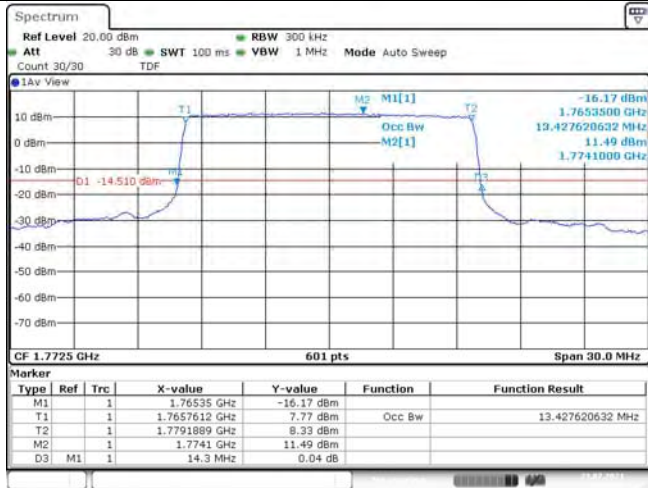

Band66-15MHz-QPSK-132597-75RB#0-13.428

Date: 23.JUL.2021 12:07:39

Band66-15MHz-16QAM-132597-75RB#0-13.428