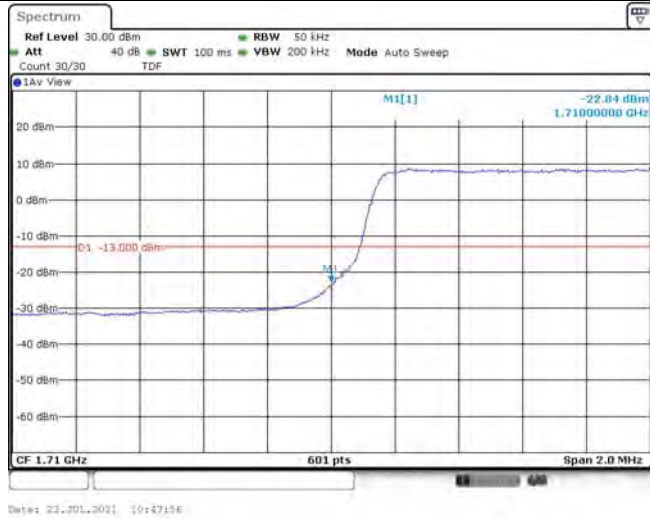

Band66-3MHz-QPSK-131987-15RB#0