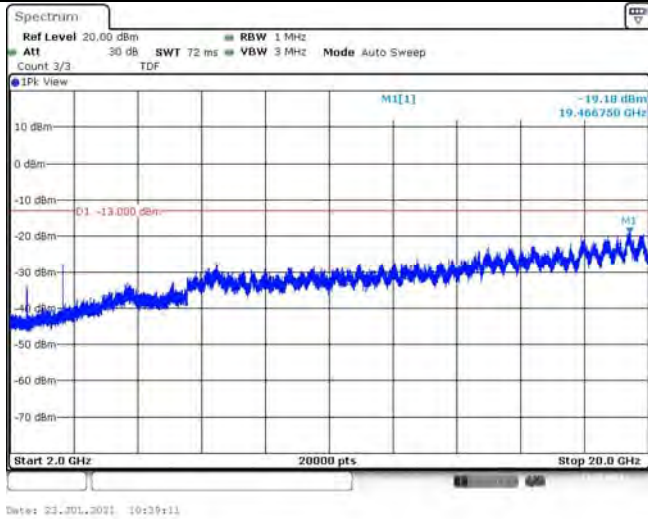

Band66-1.4MHz-16QAM-131979-1RB#0-Range3:2000~132022MHz

Band66-1.4MHz-16QAM-132322-1RB#0-Range1:30~1000MHz

Band66-1.4MHz-16QAM-132322-1RB#0-Range2:1000~2000MHz

Band66-1.4MHz-16QAM-132322-1RB#0-Range3:2000~132022MHz