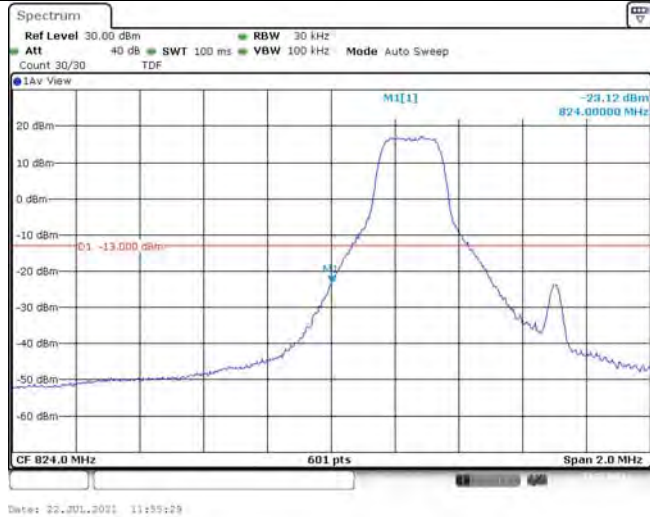

Band26-1.4MHz-16QAM-26797-1RB#0