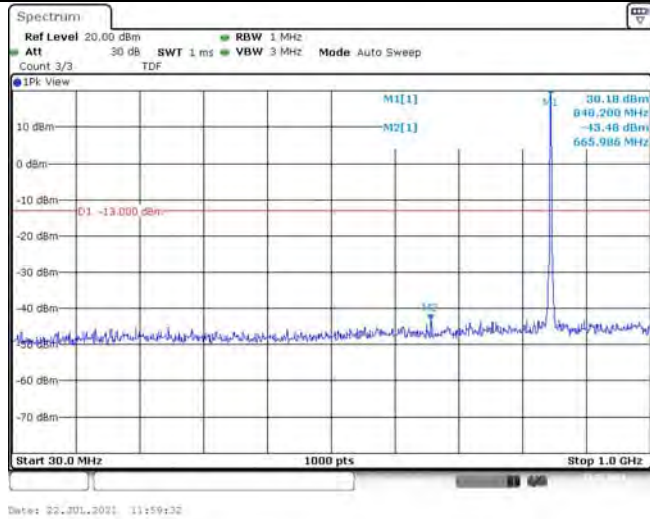

Band26-1.4MHz-16QAM-27033-1RB#0-Range1:30~1000MHz