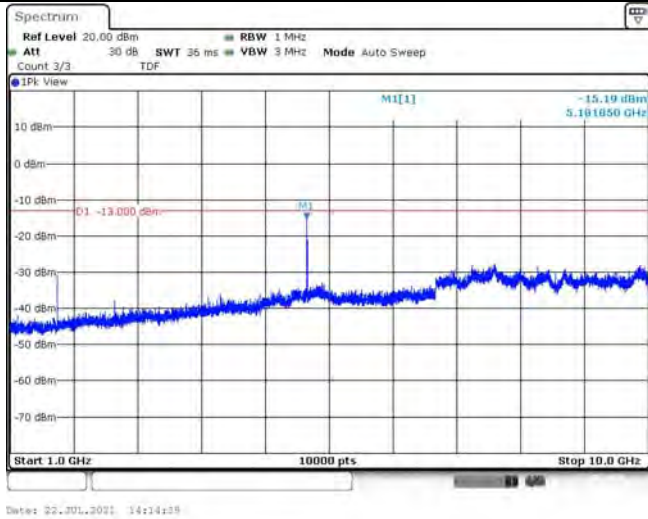

Band26-15MHz-16QAM-26865-1RB#0-Range1:30~1000MHz

Band26-15MHz-16QAM-26865-1RB#0-Range2:1000~10000MHz

Band26-15MHz-16QAM-26915-1RB#0-Range1:30~1000MHz

Band26-15MHz-16QAM-26915-1RB#0-Range2:1000~10000MHz

Band26-15MHz-16QAM-26965-1RB#0-Range1:30~1000MHz