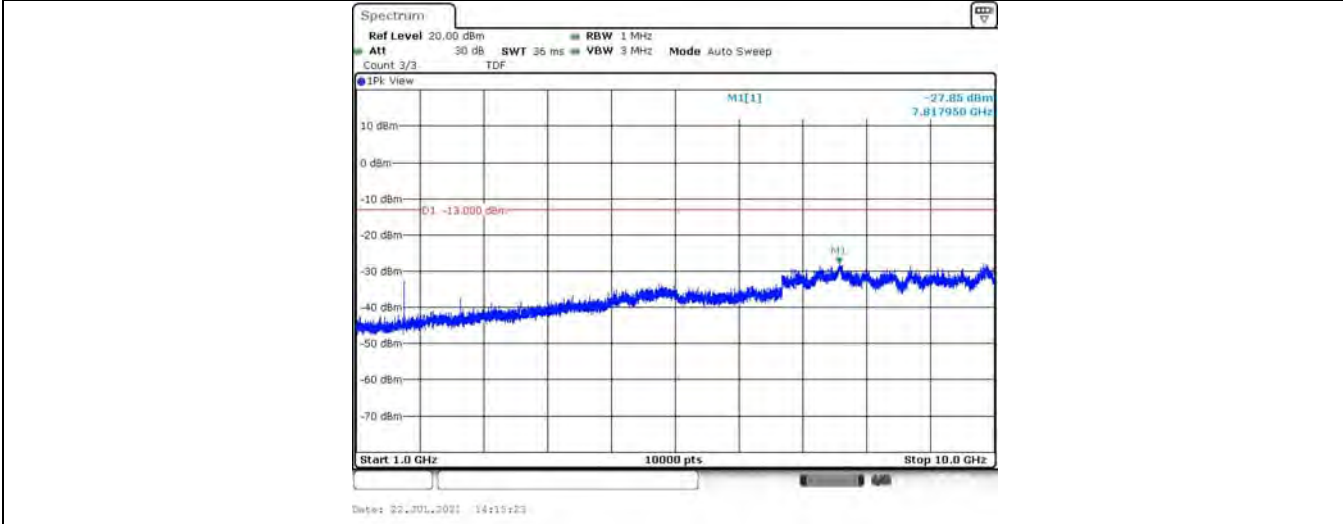

Band26-15MHz-16QAM-26965-1RB#0-Range2:1000~10000MHz