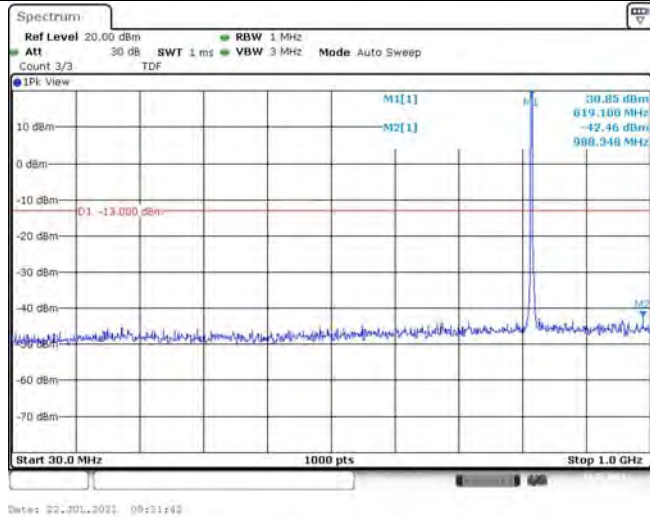

Band26-1.4MHz-16QAM-26740-1RB#0-Range1:30~1000MHz