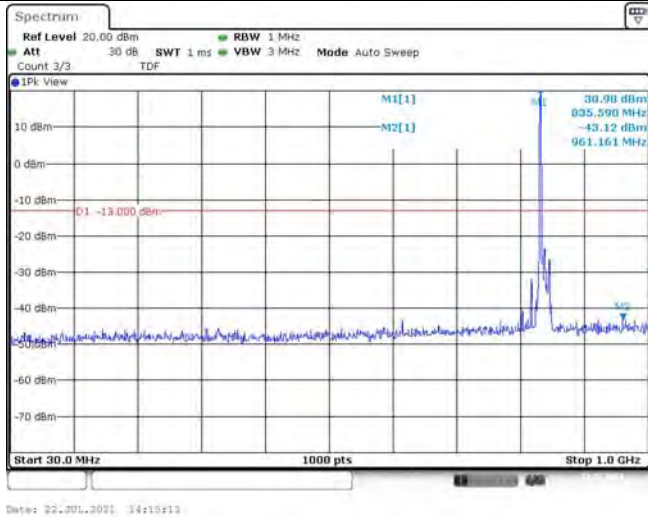

Band26-15MHz-16QAM-26865-1RB#0-Range1:30~1000MHz

Band26-15MHz-16QAM-26865-1RB#0-Range2:1000~10000MHz

Band26-15MHz-16QAM-26915-1RB#0-Range1:30~1000MHz

Band26-15MHz-16QAM-26915-1RB#0-Range2:1000~10000MHz

Band26-15MHz-16QAM-26965-1RB#0-Range1:30~1000MHz