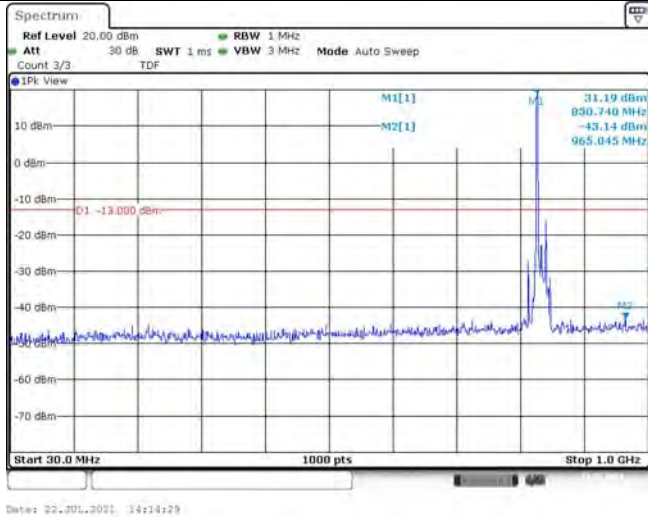

Band26-15MHz-16QAM-26915-1RB#0-Range1:30~1000MHz