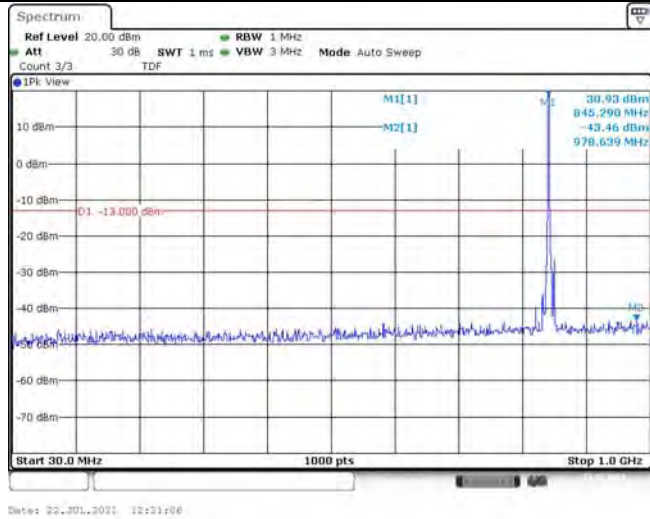

Band26-5MHz-16QAM-27015-1RB#0-Range1:30~1000MHz