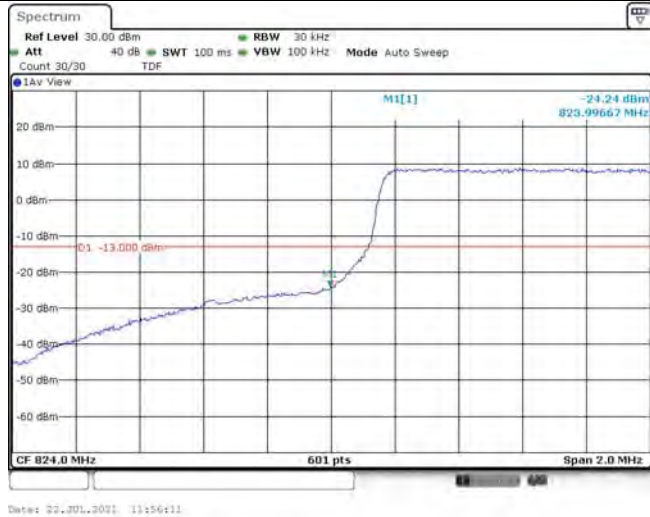

Band26-1.4MHz-16QAM-26797-6RB#0