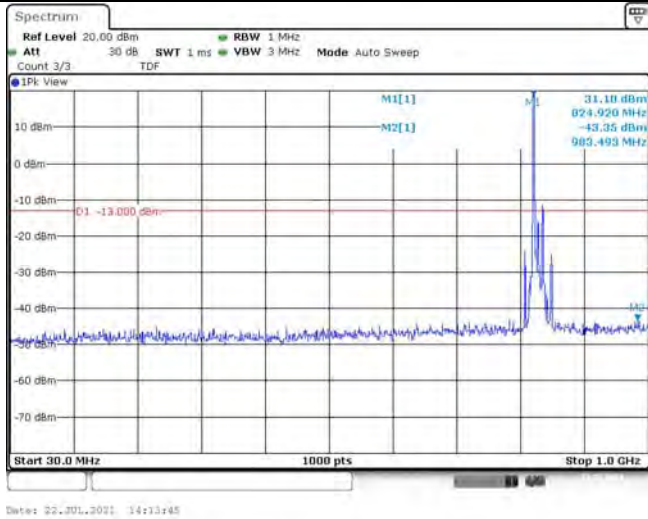

Band26-15MHz-16QAM-26865-1RB#0-Range1:30~1000MHz