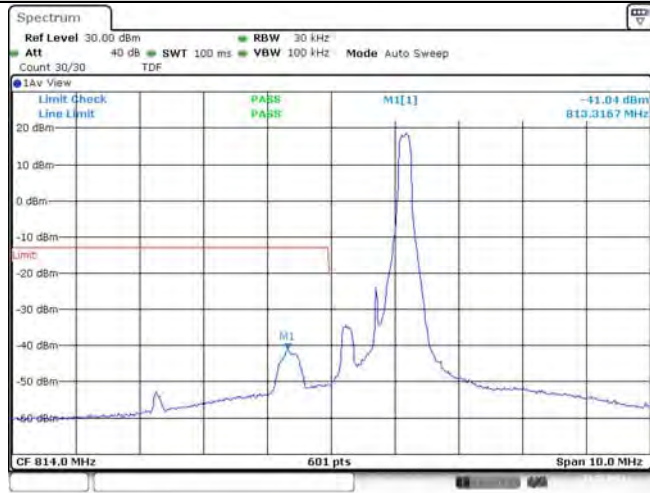

Band26-1.4MHz-QPSK-26697-1RB#5

Date: 22.JUL.2021 09:25:03