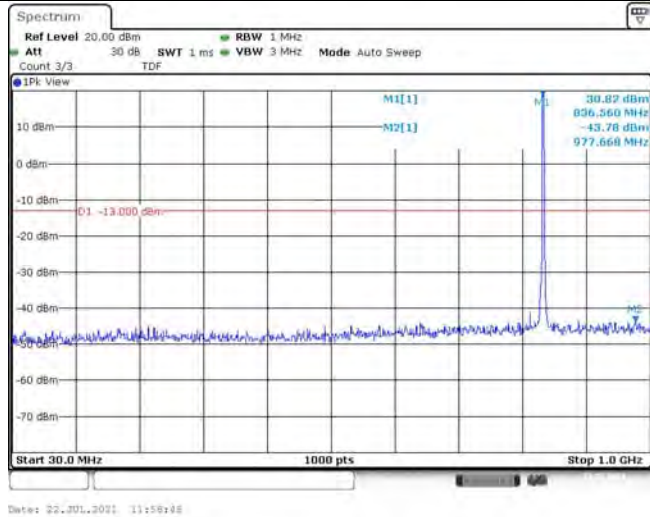

Band26-1.4MHz-16QAM-26915-1RB#0-Range1:30~1000MHz