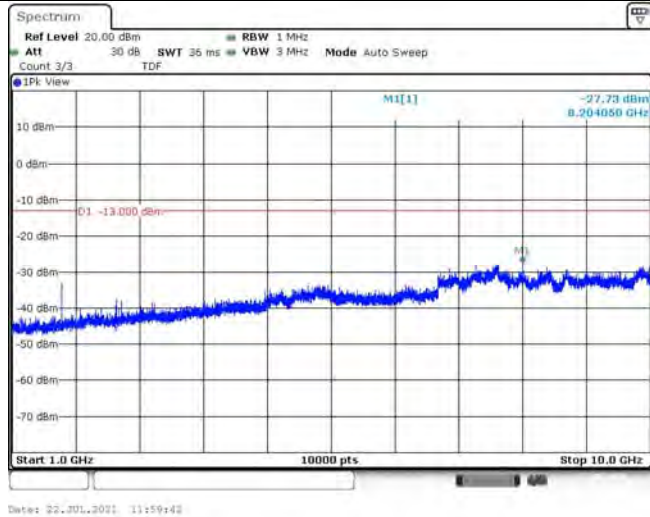

Band26-1.4MHz-16QAM-26915-1RB#0-Range1:30~1000MHz

Band26-1.4MHz-16QAM-26915-1RB#0-Range2:1000~10000MHz

Band26-1.4MHz-16QAM-27033-1RB#0-Range1:30~1000MHz

Band26-1.4MHz-16QAM-27033-1RB#0-Range2:1000~10000MHz