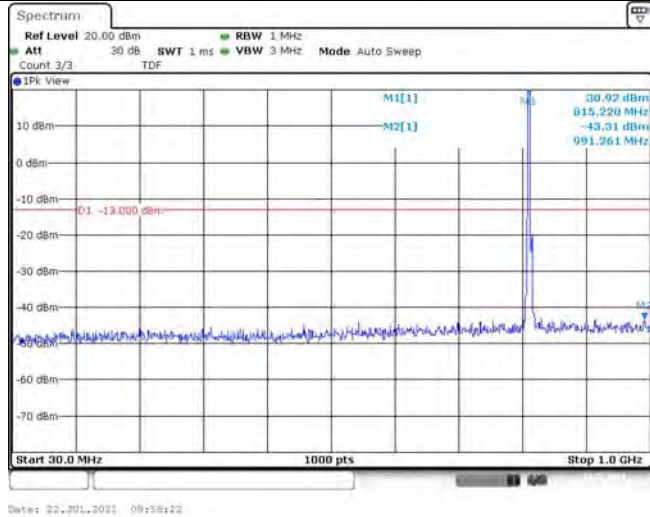

Band26-3MHz-QPSK-26705-1RB#0-Range1:30~1000MHz