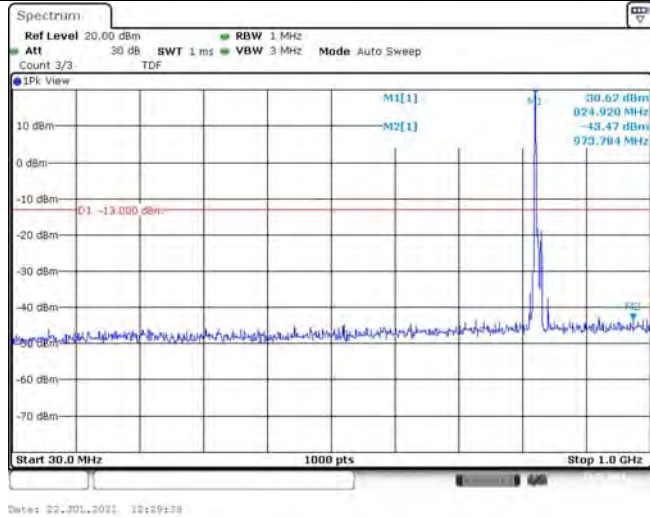

Band26-5MHz-16QAM-26815-1RB#0-Range1:30~1000MHz