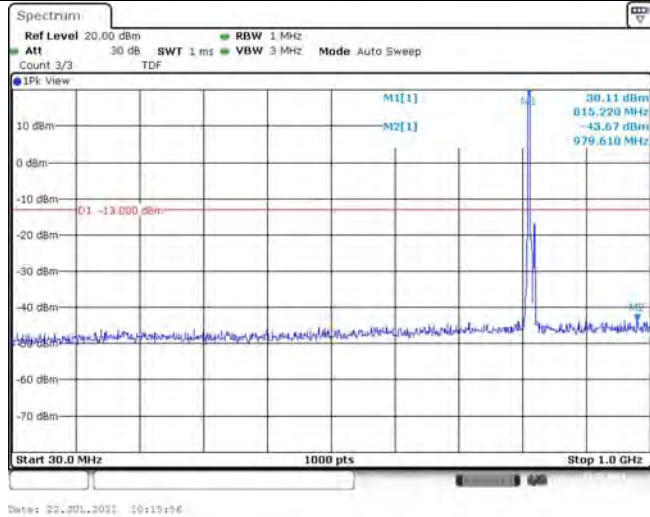

Band26-5MHz-16QAM-26715-1RB#0-Range1:30~1000MHz