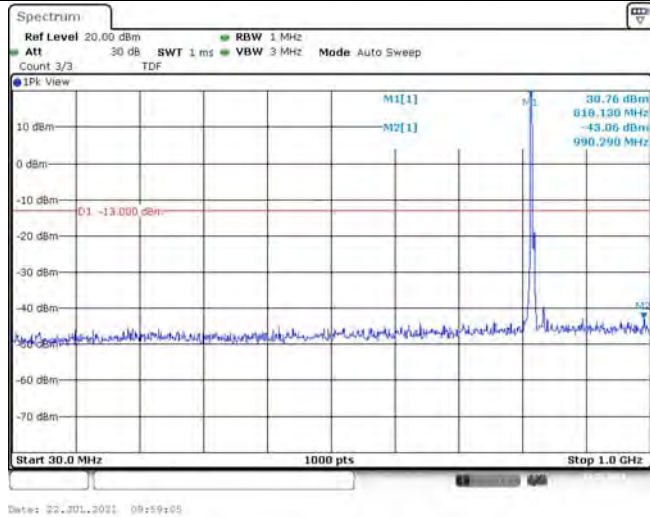

Band26-3MHz-QPSK-26740-1RB#0-Range1:30~1000MHz