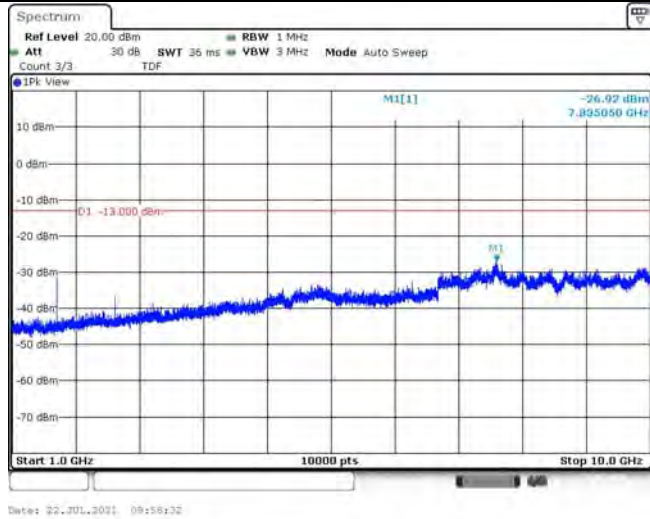

Band26-3MHz-QPSK-26705-1RB#0-Range2:1000~10000MHz