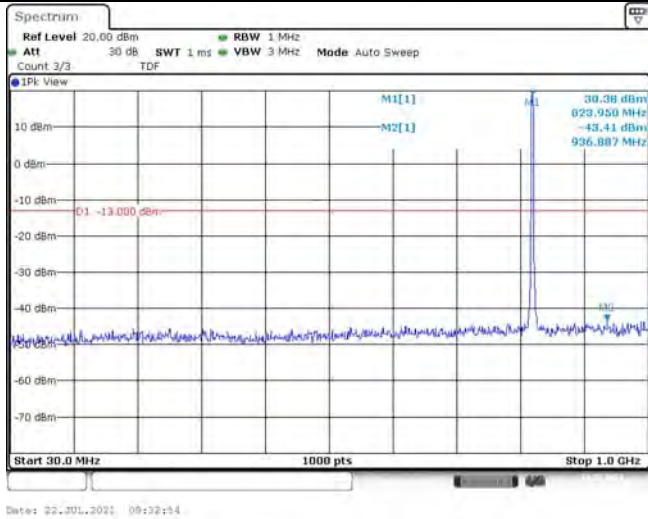

Band26-1.4MHz-16QAM-26783-1RB#0-Range1:30~1000MHz