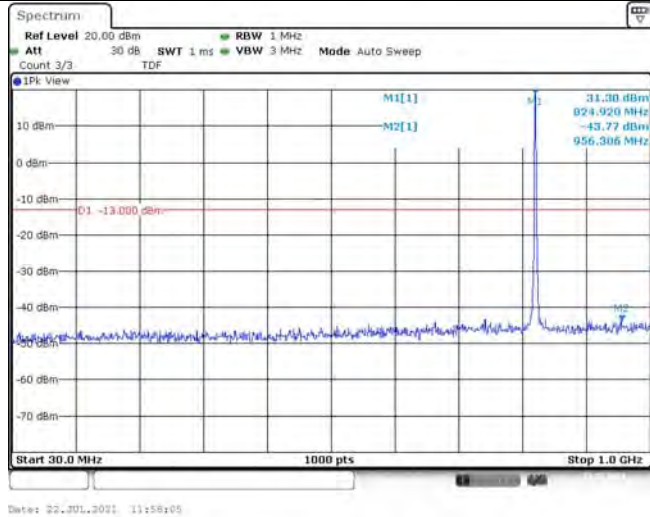

Band26-1.4MHz-16QAM-26797-1RB#0-Range1:30~1000MHz