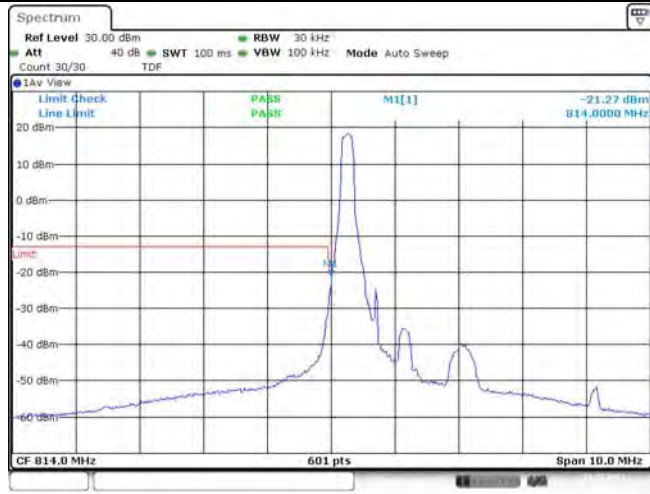

Test Graphs

Band26-1.4MHz-QPSK-26697-1RB#0

Date: 22.JUL.2021 09:24:42