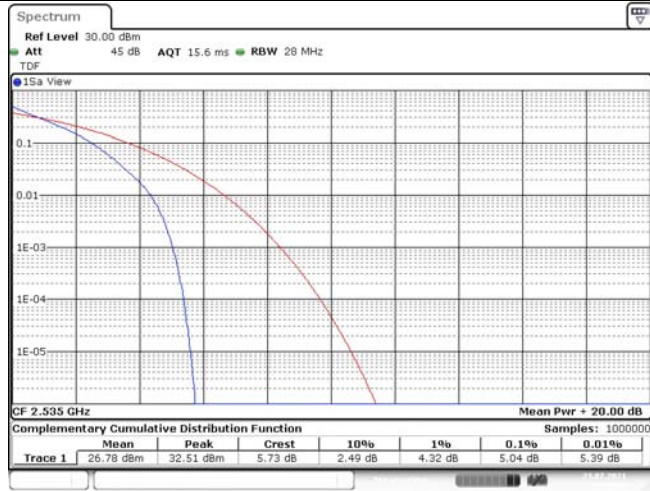

Band7-5MHz-QPSK-21100-25RB#0

Date: 23.JUL.2021 14:07:05