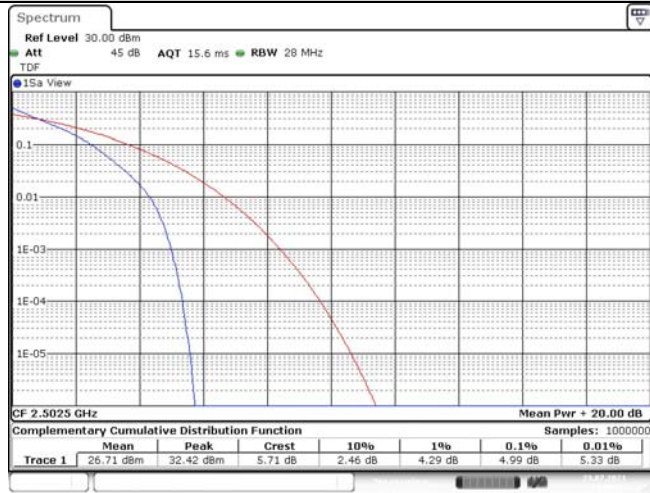

Band7-5MHz-QPSK-20775-25RB#0

Date: 23.JUL.2021 14:06:23