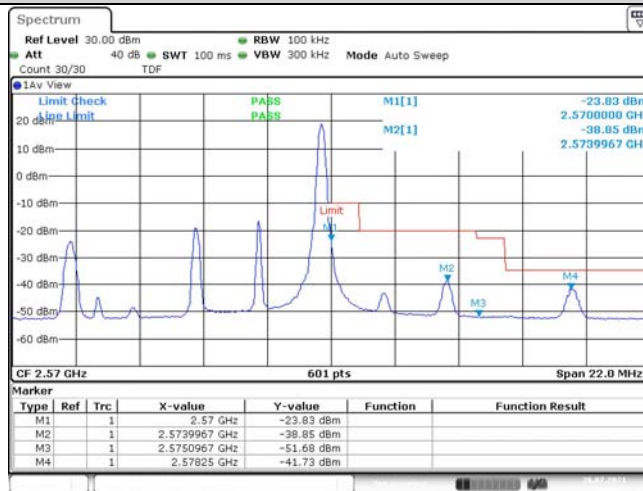

Band7-5MHz-16QAM-21425-1RB#24

Date: 26.JUL.2021 17:28:08