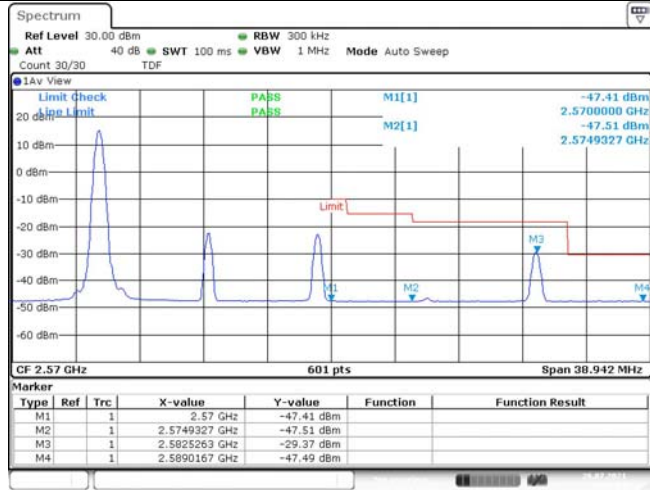

Date: 26.JUL.2021 17:53:21