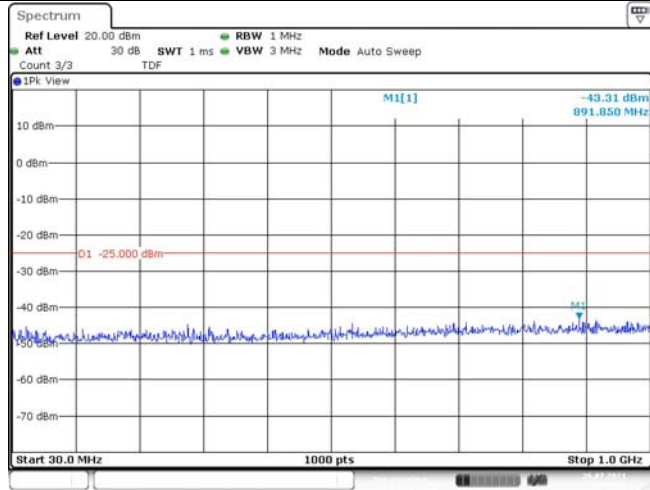

Date: 26.JUL.2021 17:48:19