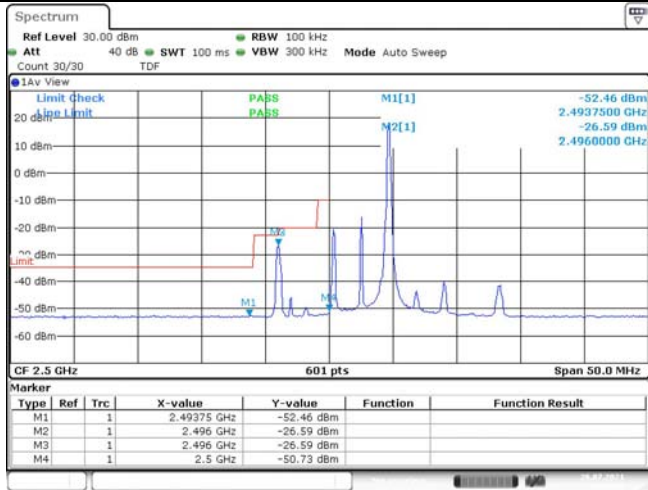

Band7-5MHz-16QAM-20775-1RB#24

Date: 26.JUL.2021 17:26:39