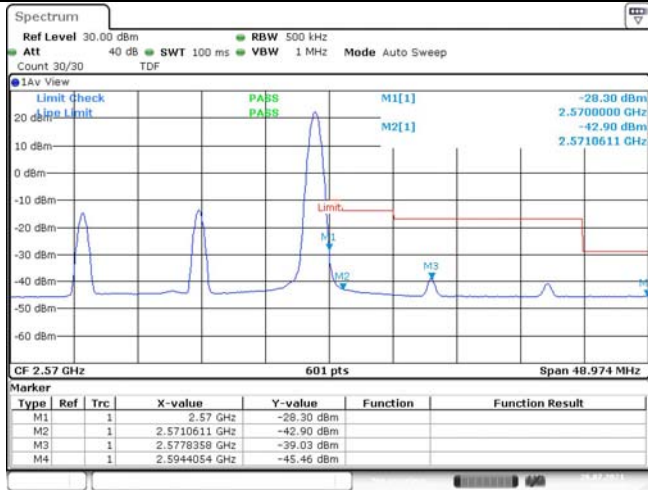

Band7-20MHz-QPSK-21350-1RB#99