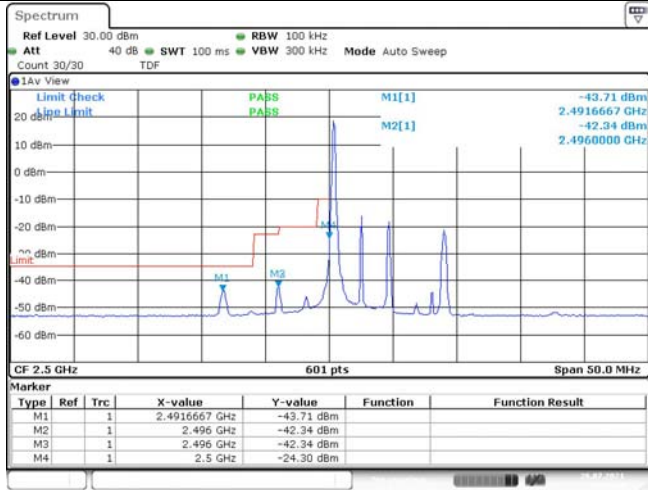

Date: 26.JUL.2021 17:26:13