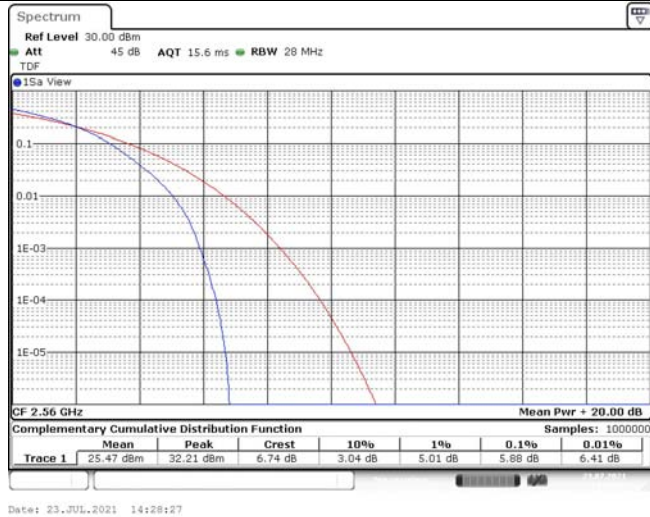

Band7-20MHz-16QAM-21350-100RB#0