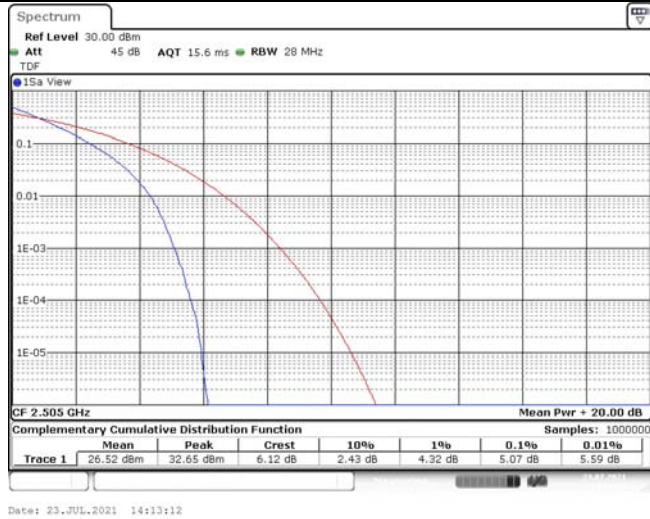

Band7-10MHz-QPSK-20800-50RB#0