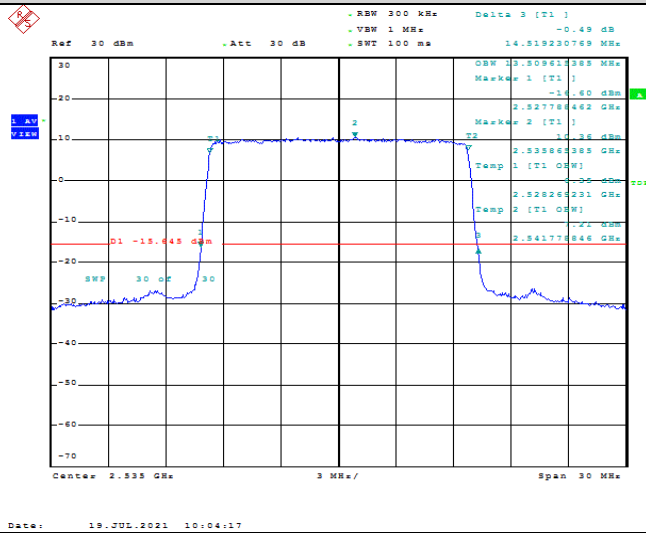

Band7-15MHz-16QAM-21375-75RB#0-13.51