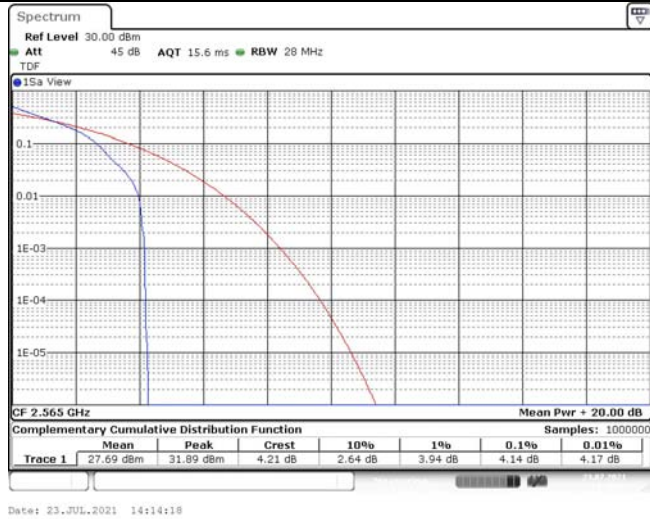

Band7-10MHz-QPSK-21400-1RB#0