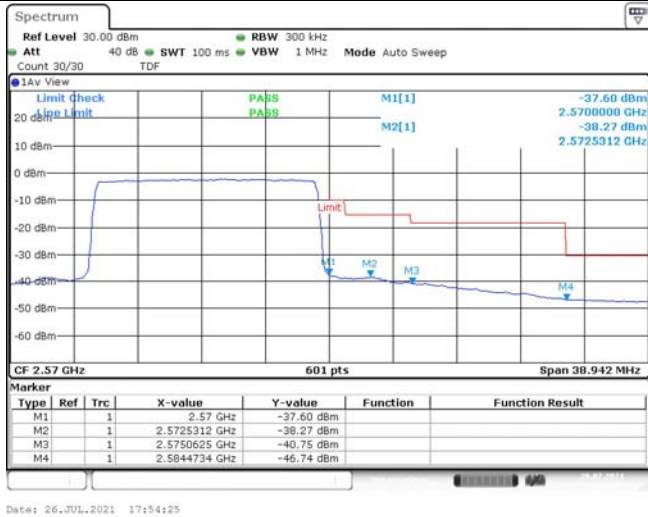

Band7-15MHz-16QAM-21375-75RB#0

Band7-20MHz-QPSK-20850-1RB#0