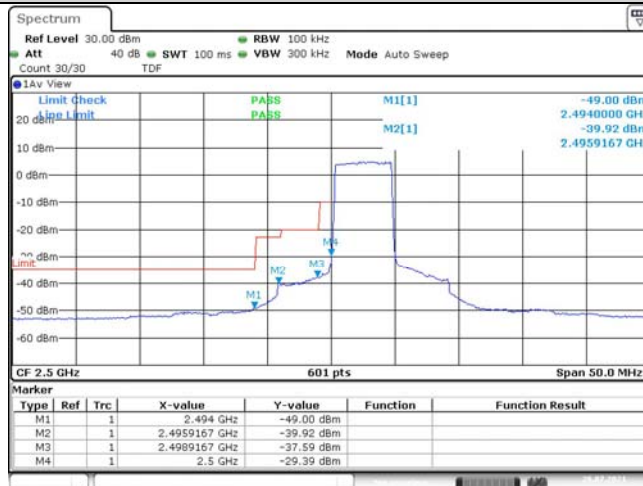

Model: GLMR21A02

FCC ID: 2AC88-GLMR21A02

TABLE OF CONTENTS

1	Summary of Test Results Data and Graph	3
1.1.	Appendix A: Conducted Power Output Data	3
1.2.	Appendix B: Peak-to-Average Ratio(CCDF)	8
1.3.	Appendix C: 26dB Bandwidth and Occupied Bandwidth	26
1.4.	Appendix D: Band Edge	35
1.5.	Appendix E: Conducted Spurious Emission	53
1.6.	Appendix F: Frequency Stability	80

Test Graphs

Band7-5MHz-QPSK-20775-1RB#0

Date: 26.JUL.2021 17:26:01

Band7-5MHz-QPSK-20775-1RB#24

Date: 26.JUL.2021 17:26:26

Band7-5MHz-QPSK-20775-25RB#0

Date: 26.JUL.2021 17:26:52

Band7-5MHz-QPSK-21425-1RB#0