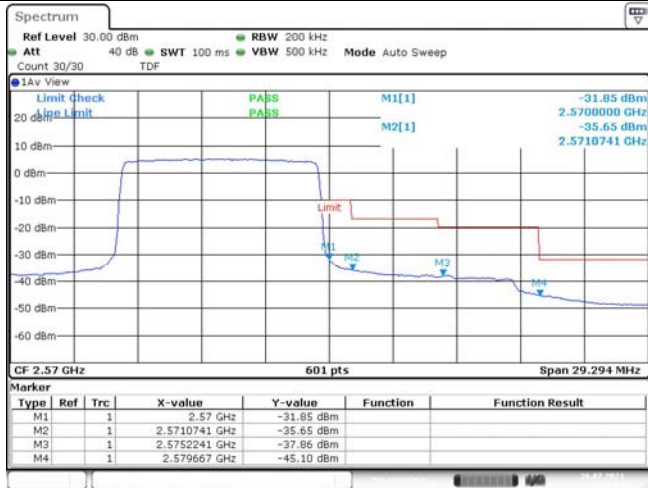

Band7-10MHz-QPSK-21400-50RB#0

Date: 26.JUL.2021 17:34:03

Band7-10MHz-16QAM-20800-1RB#0