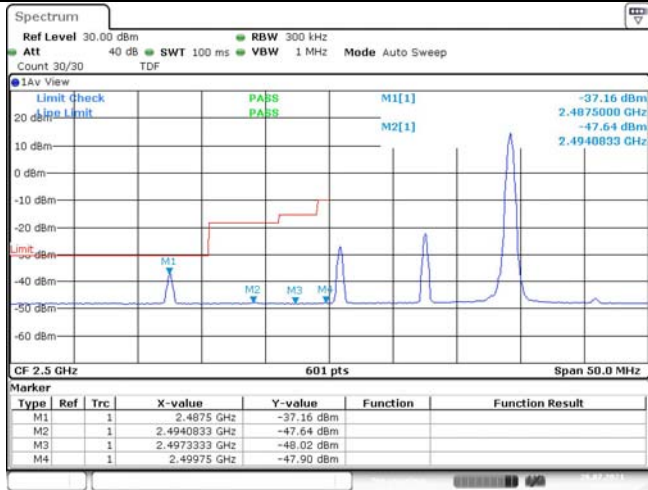

Band7-15MHz-16QAM-20825-1RB#74

Date: 26.JUL.2021 17:52:33