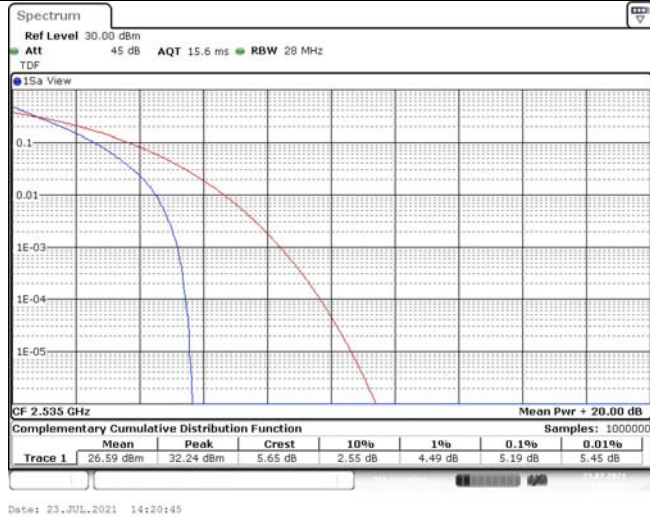

Band7-15MHz-QPSK-21100-75RB#0