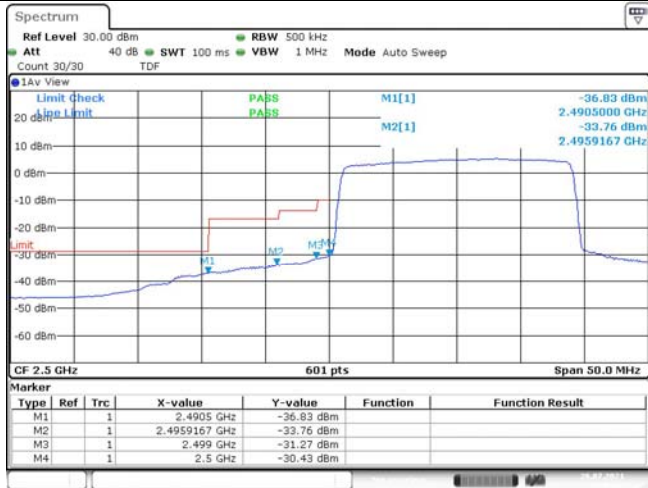

Band7-20MHz-16QAM-20850-100RB#0

Date: 26.JUL.2021 17:46:42

Band7-20MHz-16QAM-21350-1RB#0