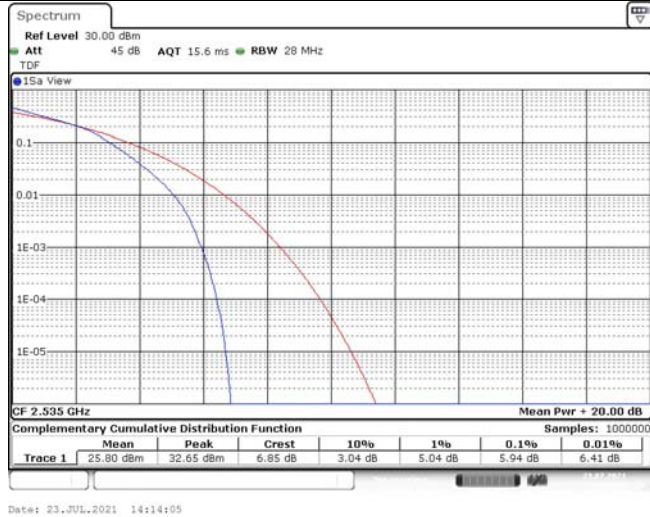

Band7-10MHz-16QAM-21100-50RB#0