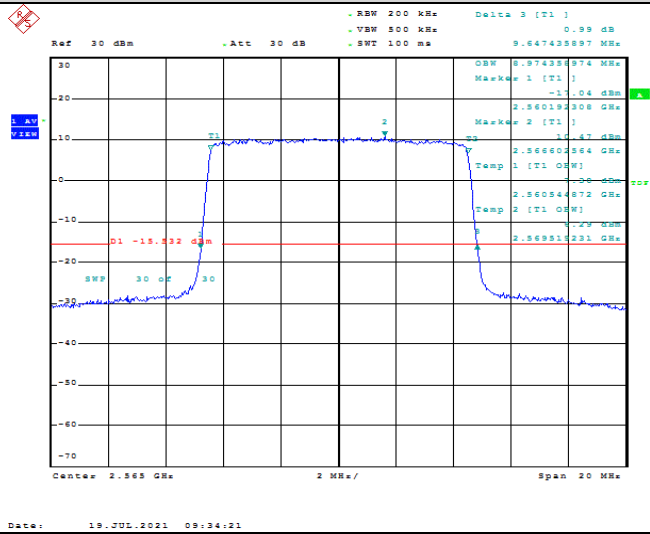

Band7-15MHz-QPSK-20825-75RB#0-13.51