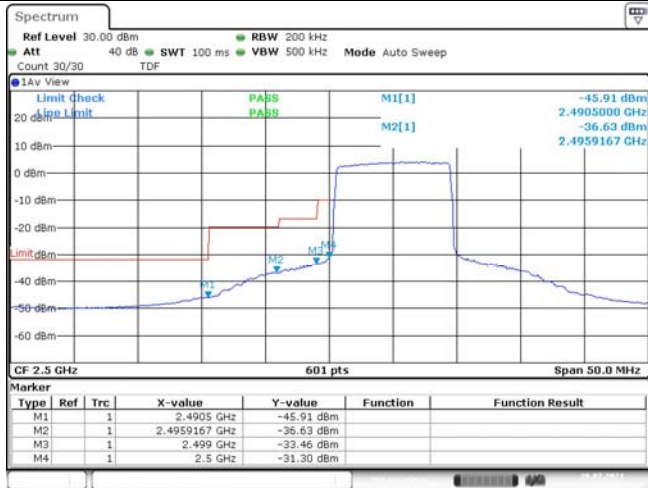

Band7-10MHz-16QAM-20800-50RB#0

Date: 26.JUL.2021 17:32:52

Band7-10MHz-16QAM-21400-1RB#0