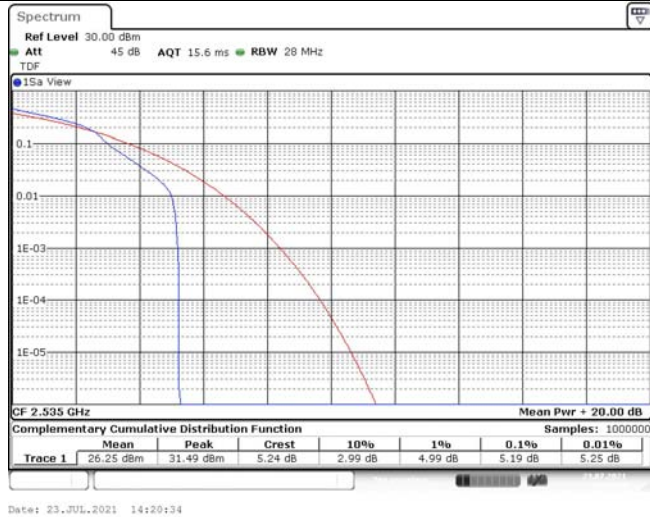

Band7-15MHz-16QAM-21100-1RB#0