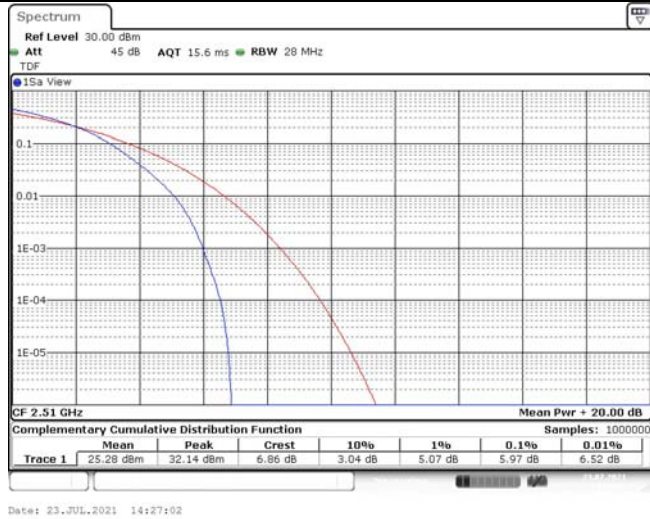

Band7-20MHz-16QAM-20850-100RB#0