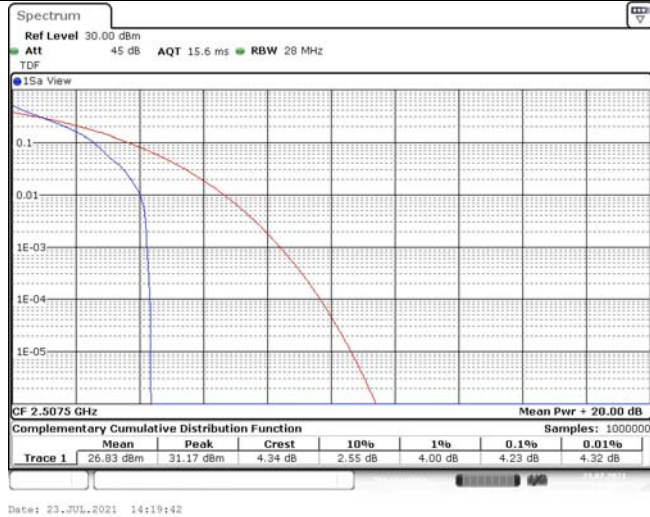

Band7-15MHz-QPSK-20825-1RB#0