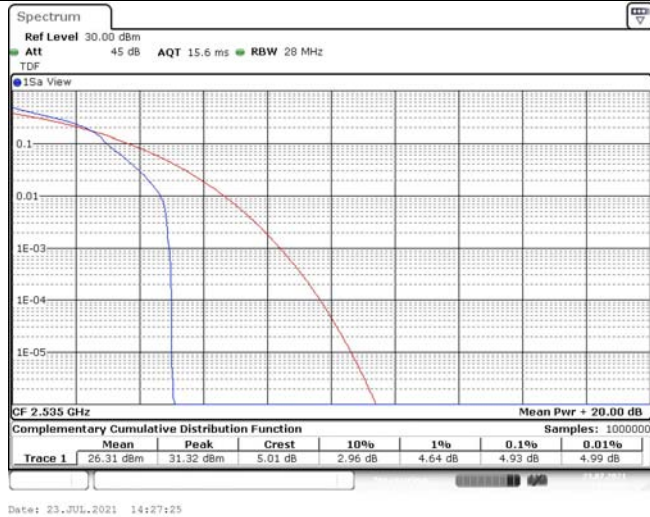

Band7-20MHz-16QAM-21100-1RB#0