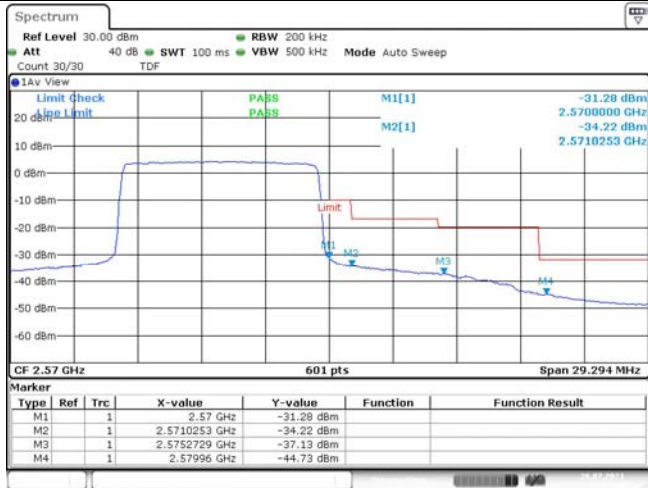

Band7-10MHz-16QAM-21400-50RB#0

Date: 26.JUL.2021 17:34:16

Band7-15MHz-QPSK-20825-1RB#0