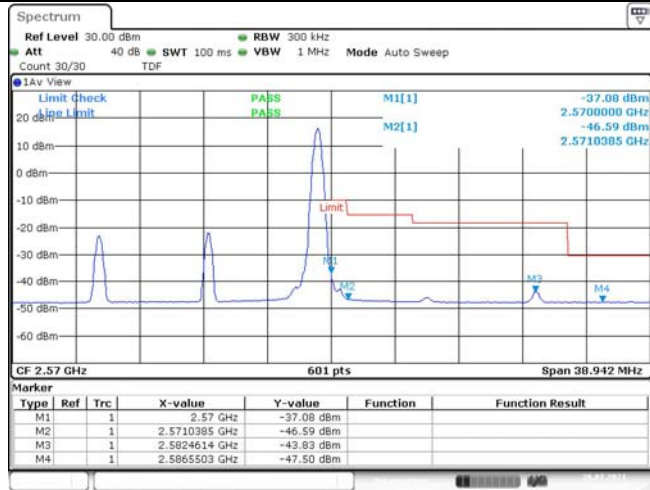

Band7-15MHz-QPSK-21375-1RB#74

Date: 26.JUL.2021 17:53:46