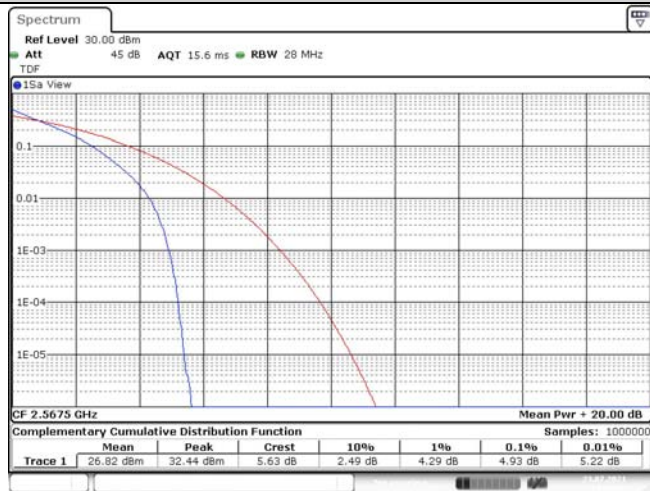

Band7-5MHz-QPSK-21425-25RB#0

Date: 23.JUL.2021 14:07:49

Band7-5MHz-16QAM-20775-1RB#0