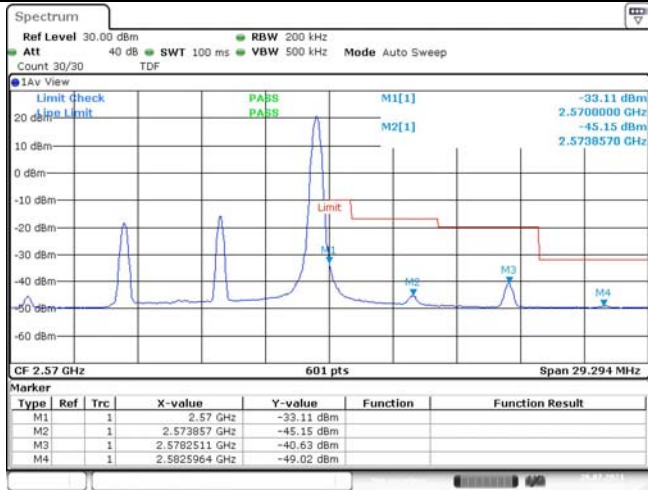

Band7-10MHz-16QAM-21400-1RB#49

Date: 26.JUL.2021 17:33:50