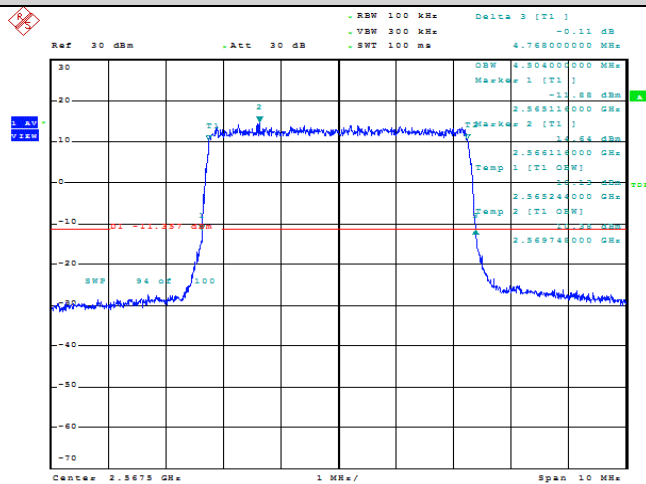

Model: GLMR21A02

FCC ID: 2AC88-GLMR21A02

TABLE OF CONTENTS

1	Summary of Test Results Data and Graph	3
1.1.	Appendix A: Conducted Power Output Data	3
1.2.	Appendix B: Peak-to-Average Ratio(CCDF)	8
1.3.	Appendix C: 26dB Bandwidth and Occupied Bandwidth	26
1.4.	Appendix D: Band Edge	35
1.5.	Appendix E: Conducted Spurious Emission	53
1.6.	Appendix F: Frequency Stability	80

Test Graphs

Band7-5MHz-QPSK-20775-25RB#0-4.504

Date: 19 JUL 2021 09:12:55

Band7-5MHz-QPSK-21100-25RB#0-4.504

Date: 19 JUL 2021 09:13:35

Band7-5MHz-QPSK-21425-25RB#0-4.504

Date: 19 JUL 2021 09:14:14

Band7-5MHz-16QAM-20775-25RB#0-4.504