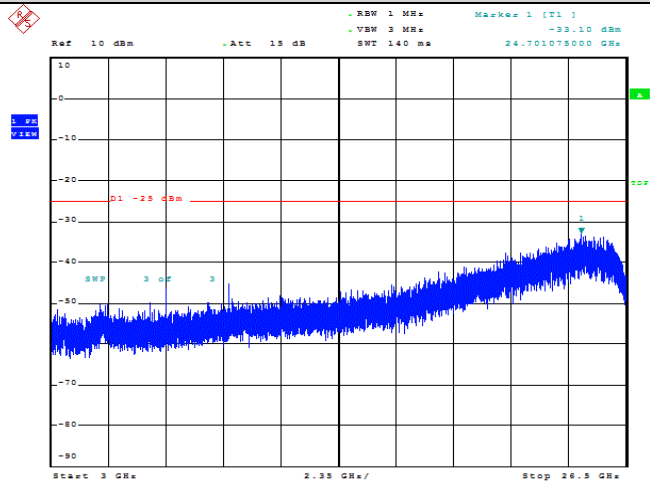

Band7-15MHz-16QAM-21375-1RB#0-Range3:3000~26500MHz

Date: 19.JUL.2021 10:11:11

Band7-20MHz-QPSK-20850-1RB#0-Range1:30~1000MHz