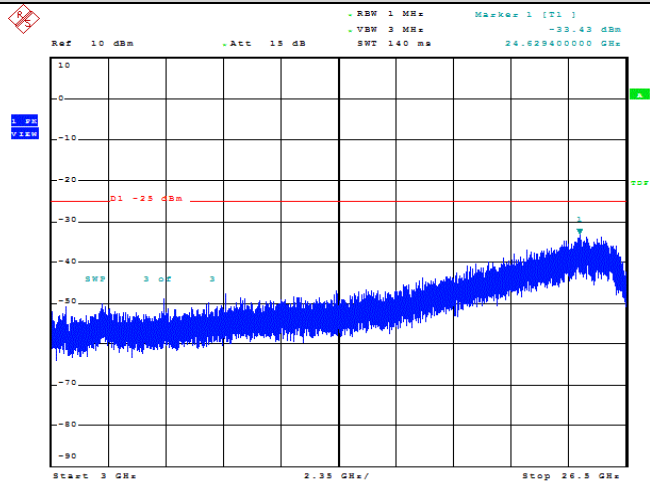

Band7-15MHz-16QAM-21100-1RB#0-Range3:3000~26500MHz

Date: 19.JUL.2021 10:10:00

Band7-15MHz-16QAM-21375-1RB#0-Range1:30~1000MHz