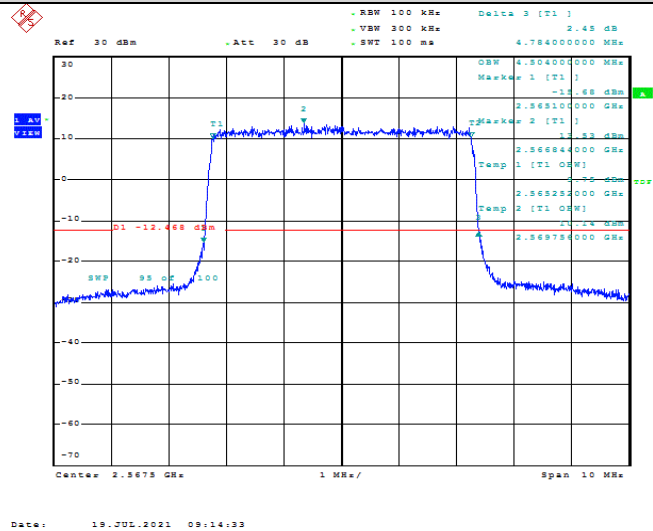

Band7-5MHz-16QAM-21425-25RB#0-4.504

Band7-10MHz-QPSK-20800-50RB#0-9.006