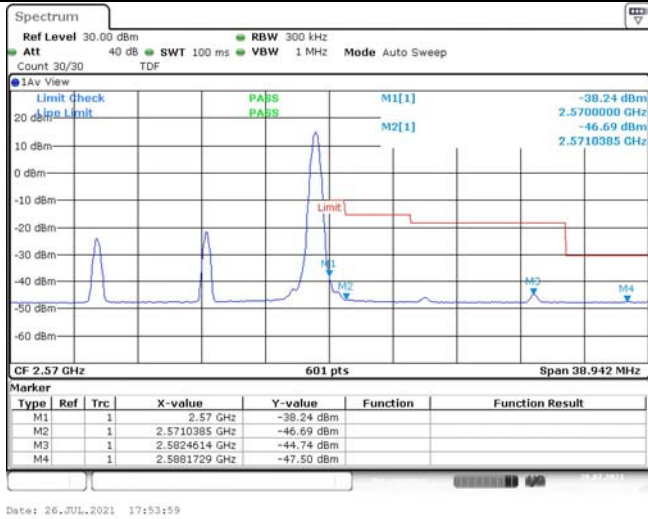

Band7-15MHz-16QAM-21375-1RB#74