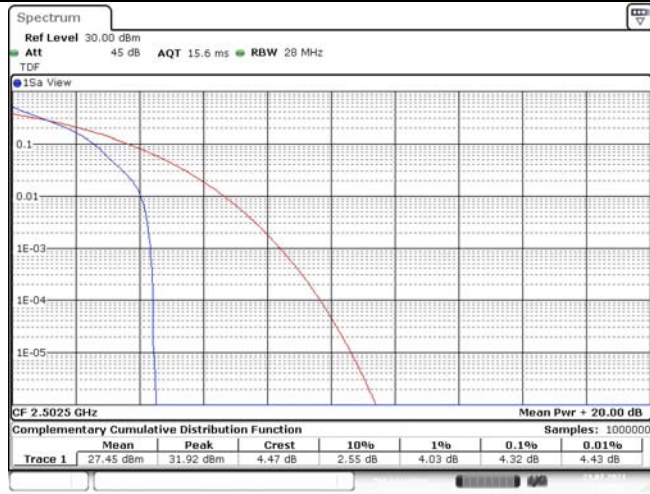

Test Graphs

Band7-5MHz-QPSK-20775-1RB#0

Date: 23.JUL.2021 14:06:02