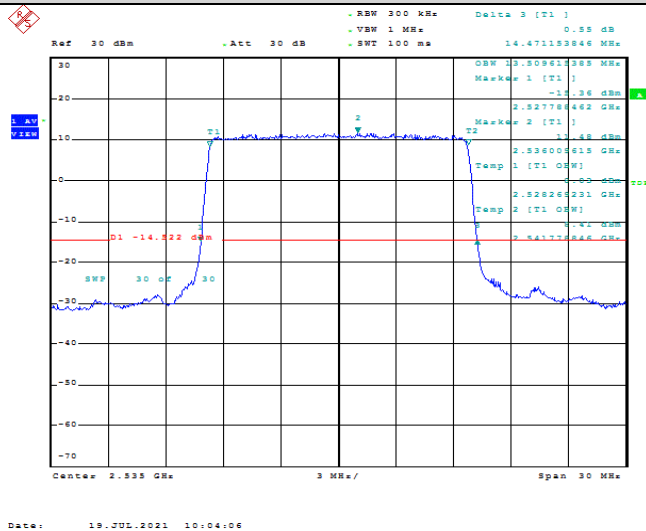

Model: GLMR21A02

FCC ID: 2AC88-GLMR21A02

TABLE OF CONTENTS

1	Summary of Test Results Data and Graph	3
1.1.	Appendix A: Conducted Power Output Data	3
1.2.	Appendix B: Peak-to-Average Ratio(CCDF)	8
1.3.	Appendix C: 26dB Bandwidth and Occupied Bandwidth	26
1.4.	Appendix D: Band Edge	35
1.5.	Appendix E: Conducted Spurious Emission	53
1.6.	Appendix F: Frequency Stability	80

Band7-10MHz-16QAM-2100-50RB#0-8.974

Band7-10MHz-16QAM-21400-50RB#0-8.974

Band7-15MHz-QPSK-20825-75RB#0-13.51

Date: 19.JUL.2021 10:03:41

Band7-15MHz-QPSK-21100-75RB#0-13.51

Date: 19.JUL.2021 10:04:06

Band7-15MHz-QPSK-21375-75RB#0-13.51