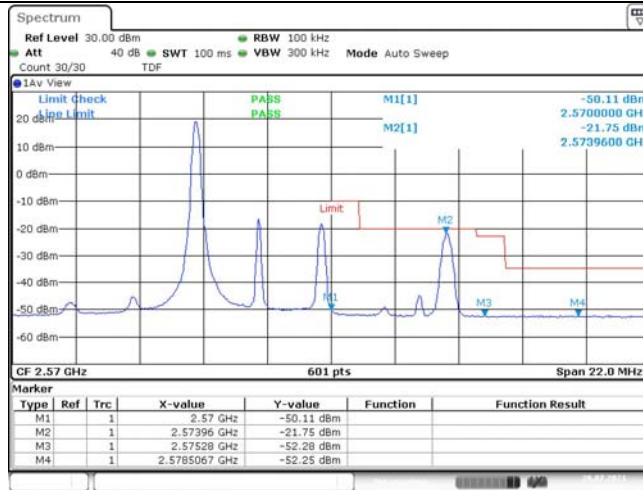

Date: 26.JUL.2021 17:27:43