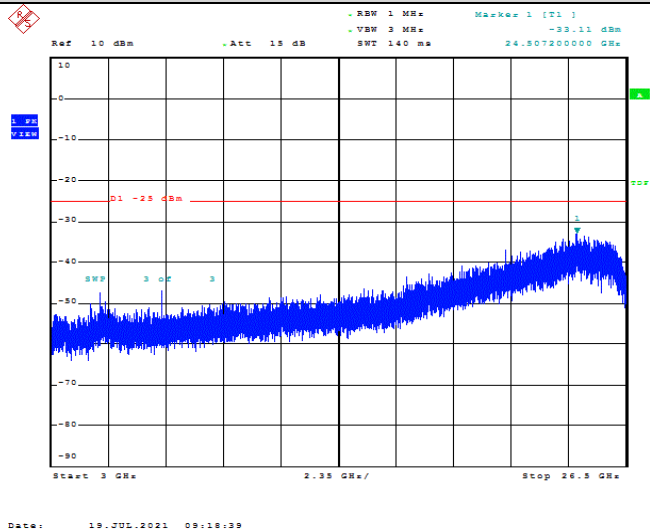

Band7-5MHz-16QAM-20775-1RB#0-Range3:3000~26500MHz

Band7-5MHz-16QAM-21100-1RB#0-Range1:30~1000MHz