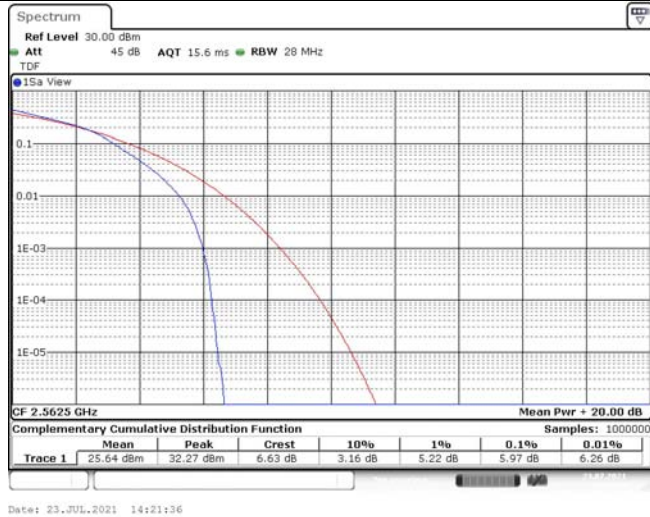

Band7-15MHz-16QAM-21375-75RB#0