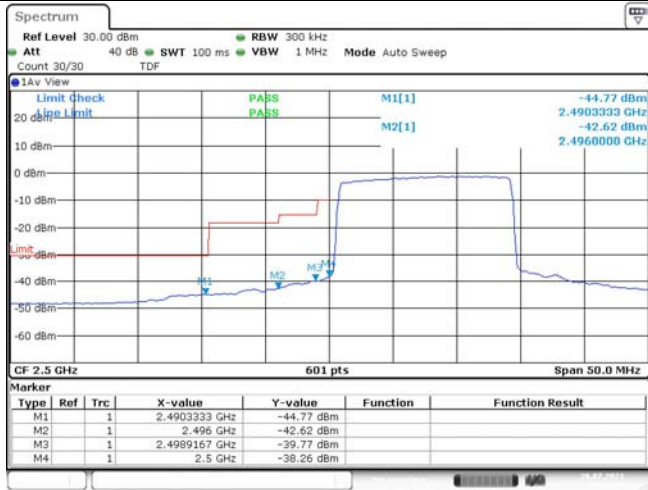

Band7-15MHz-QPSK-20825-75RB#0

Band7-15MHz-QPSK-21375-1RB#0