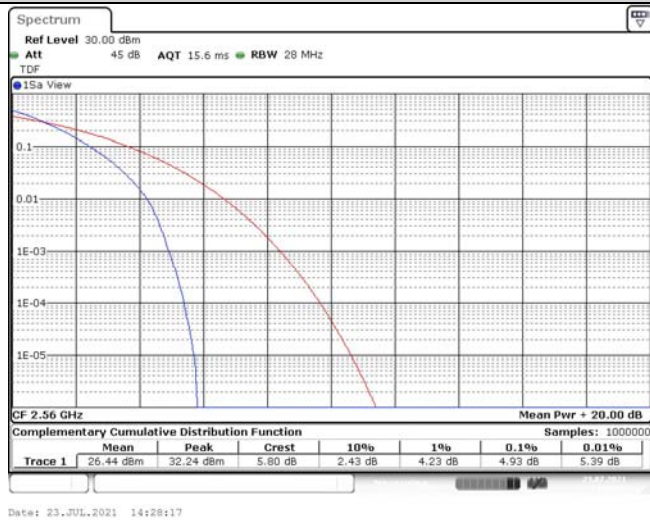

Band7-20MHz-QPSK-21350-100RB#0

Band7-20MHz-16QAM-20850-1RB#0