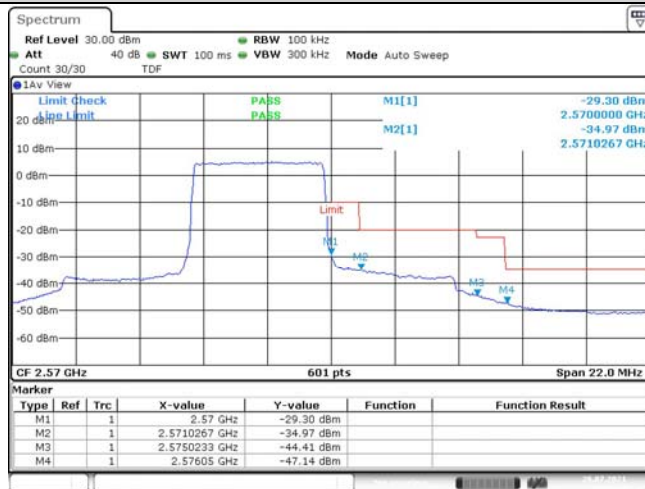

Band7-5MHz-QPSK-21425-25RB#0

Date: 26.JUL.2021 17:28:21

Band7-5MHz-16QAM-20775-1RB#0