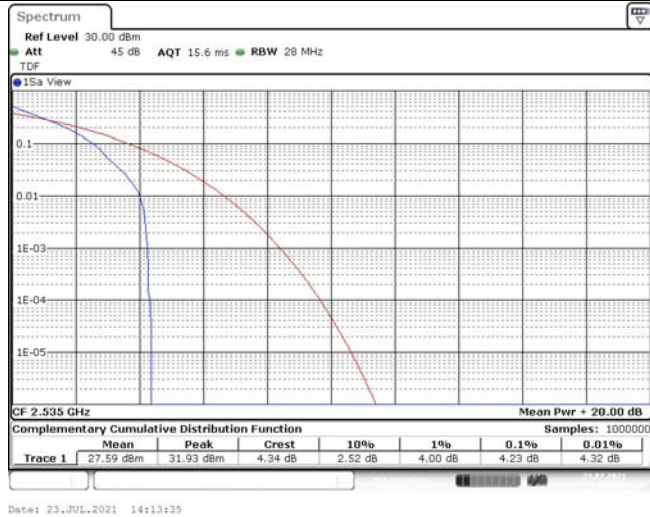

Band7-10MHz-QPSK-21100-1RB#0

Band7-10MHz-QPSK-21100-50RB#0