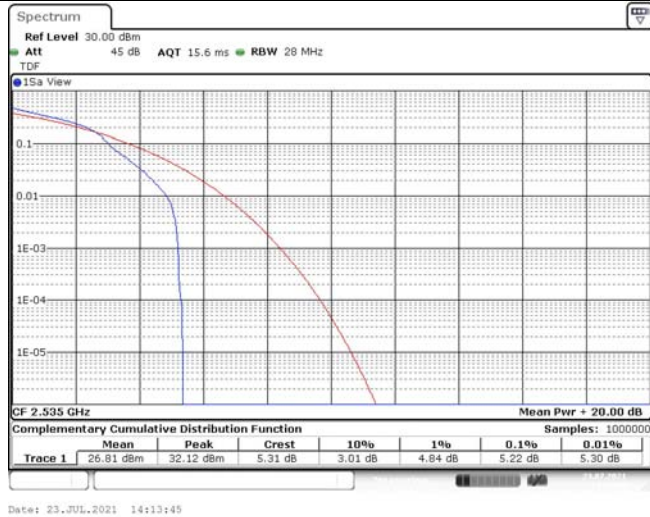

Band7-10MHz-16QAM-21100-1RB#0