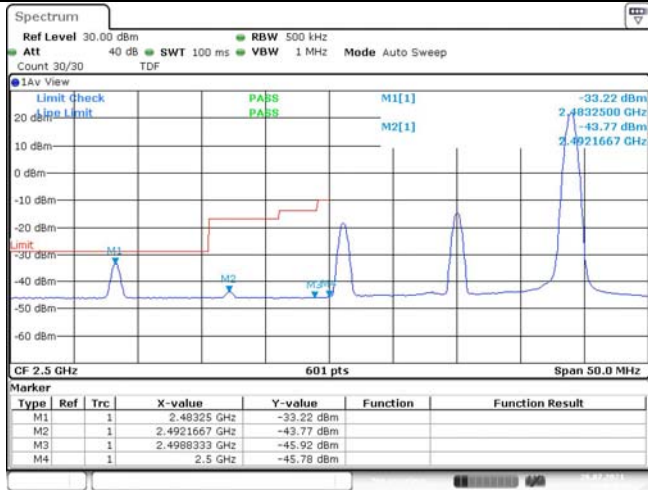

Band7-20MHz-QPSK-20850-1RB#99

Date: 26.JUL.2021 17:46:03