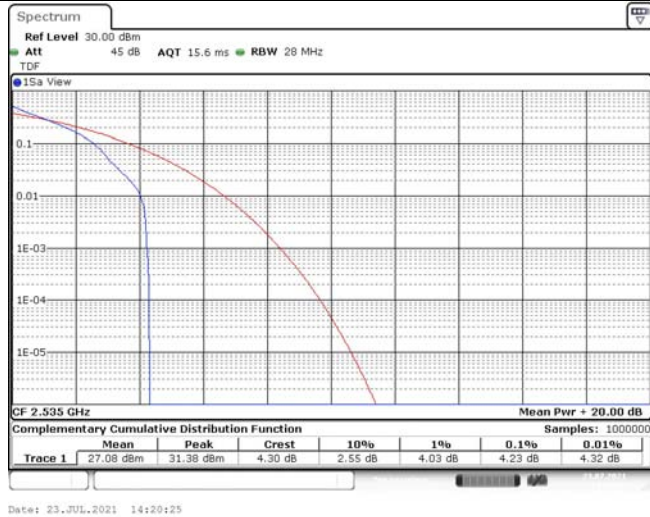

Band7-15MHz-QPSK-21100-1RB#0