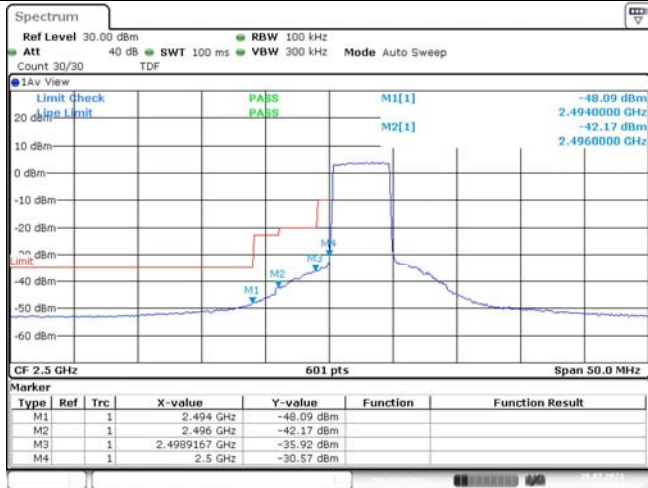

Band7-5MHz-16QAM-20775-25RB#0

Date: 26.JUL.2021 17:27:04

Band7-5MHz-16QAM-21425-1RB#0