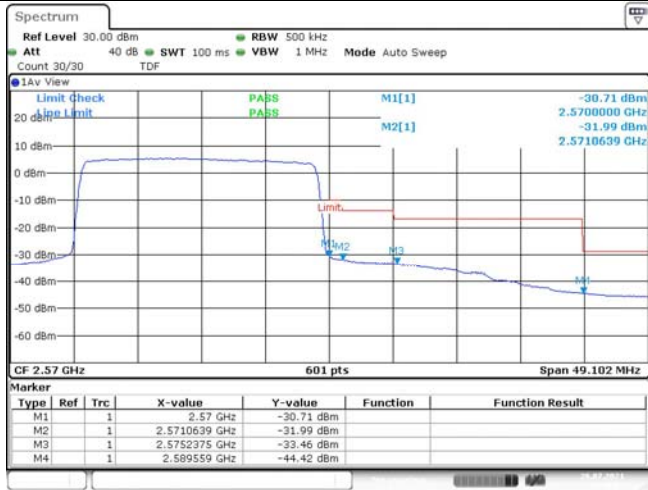

Band7-20MHz-16QAM-20850-100RB#0

Date: 26.JUL.2021 17:46:42

Band7-20MHz-16QAM-21350-1RB#0

Band7-20MHz-16QAM-21350-1RB#99

Band7-20MHz-16QAM-21350-100RB#0

1.5. Appendix E: Conducted Spurious Emission

Test Result