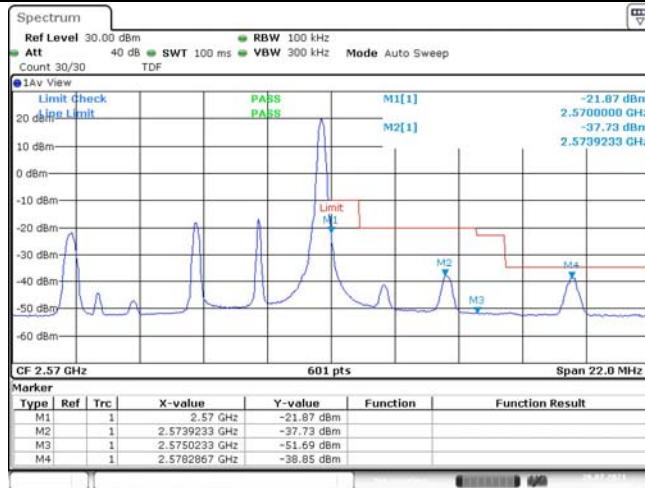

Band7-5MHz-QPSK-21425-1RB#24

Date: 26.JUL.2021 17:27:56