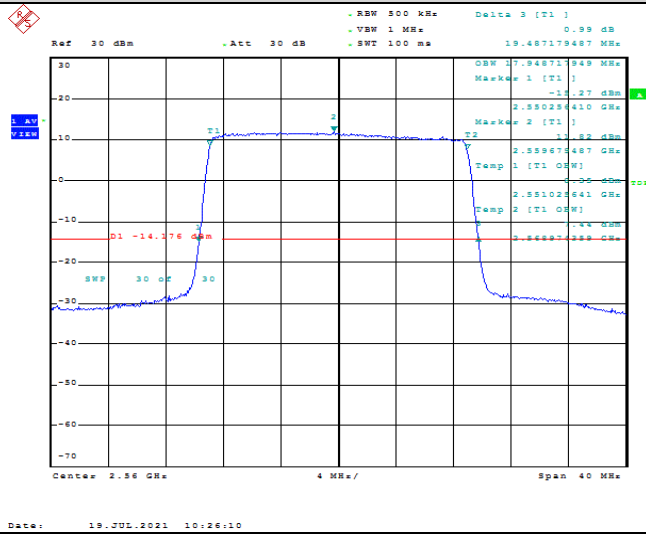

Band7-20MHz-QPSK-21350-100RB#0-17.949

Band7-20MHz-16QAM-20850-100RB#0-17.949