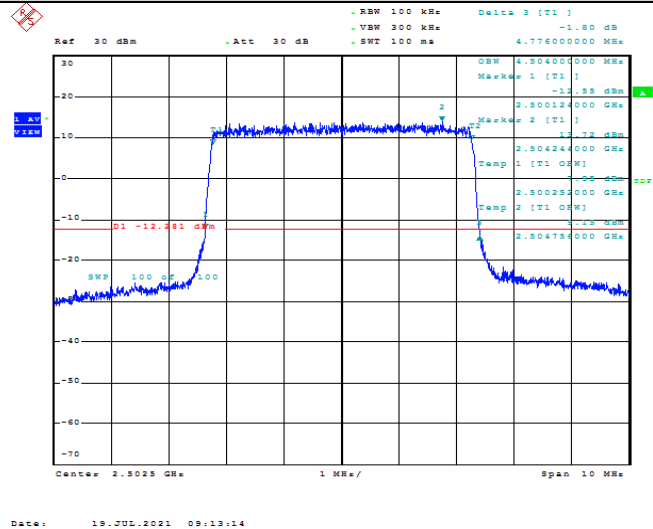

Model: GLMR21A02

FCC ID: 2AC88-GLMR21A02

TABLE OF CONTENTS

1	Summary of Test Results Data and Graph	3
1.1.	Appendix A: Conducted Power Output Data	3
1.2.	Appendix B: Peak-to-Average Ratio(CCDF)	8
1.3.	Appendix C: 26dB Bandwidth and Occupied Bandwidth	26
1.4.	Appendix D: Band Edge	35
1.5.	Appendix E: Conducted Spurious Emission	53
1.6.	Appendix F: Frequency Stability	80

Test Graphs

Band7-5MHz-QPSK-20775-25RB#0-4.504

Date: 19 JUL 2021 09:12:55

Band7-5MHz-QPSK-21100-25RB#0-4.504

Date: 19 JUL 2021 09:13:35

Band7-5MHz-QPSK-21425-25RB#0-4.504

Date: 19 JUL 2021 09:14:14

Band7-5MHz-16QAM-20775-25RB#0-4.504