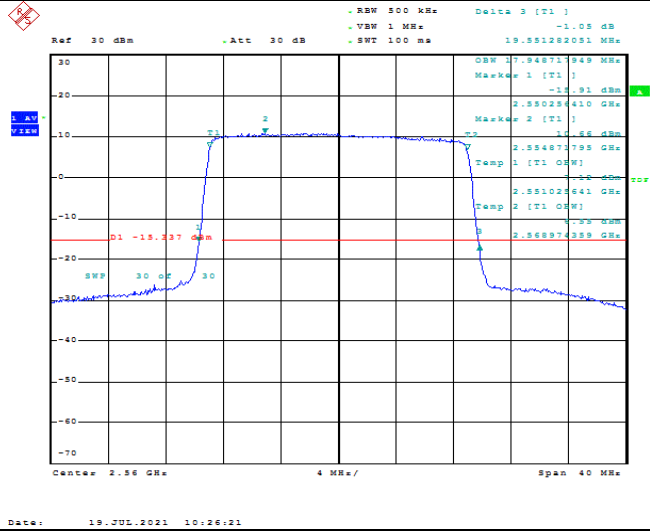

Band7-20MHz-16QAM-21350-100RB#0-17.949