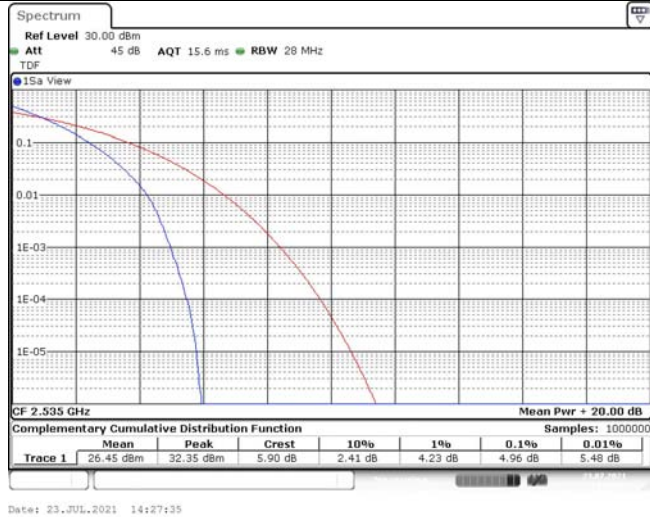

Band7-20MHz-QPSK-21350-1RB#0

Band7-20MHz-QPSK-21350-100RB#0

Band7-20MHz-16QAM-20850-1RB#0