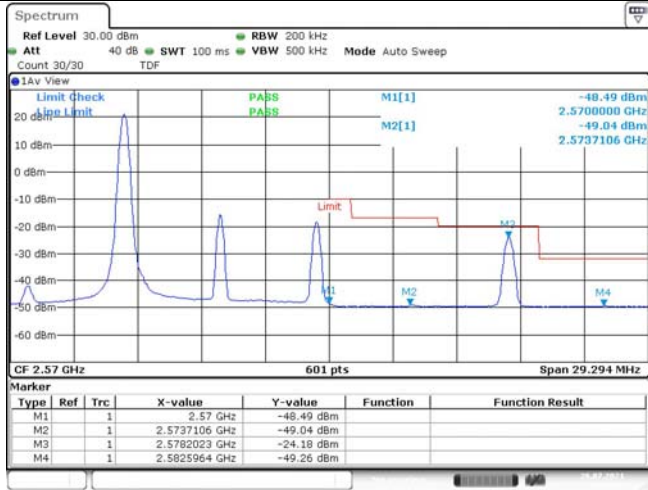

Date: 26.JUL.2021 17:33:25