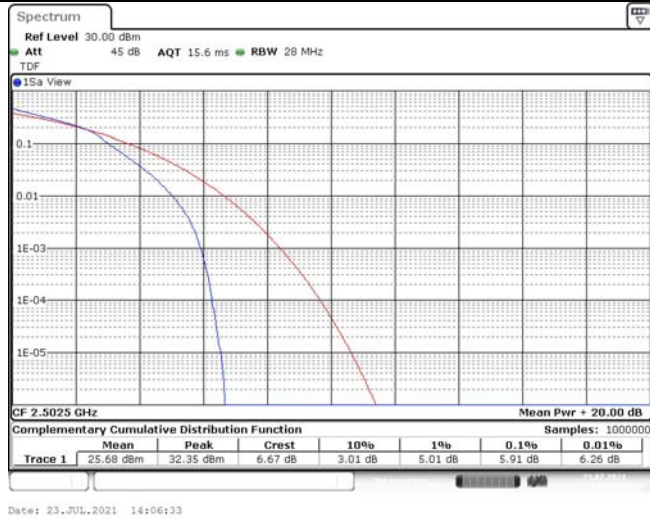

Band7-5MHz-16QAM-20775-25RB#0