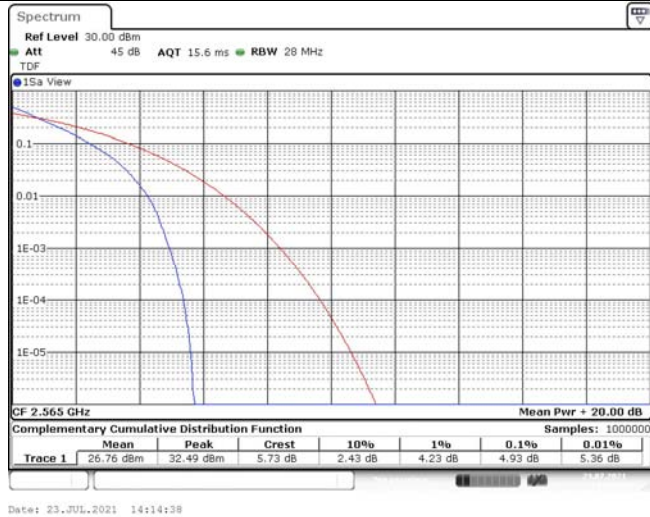

Band7-10MHz-QPSK-21400-50RB#0