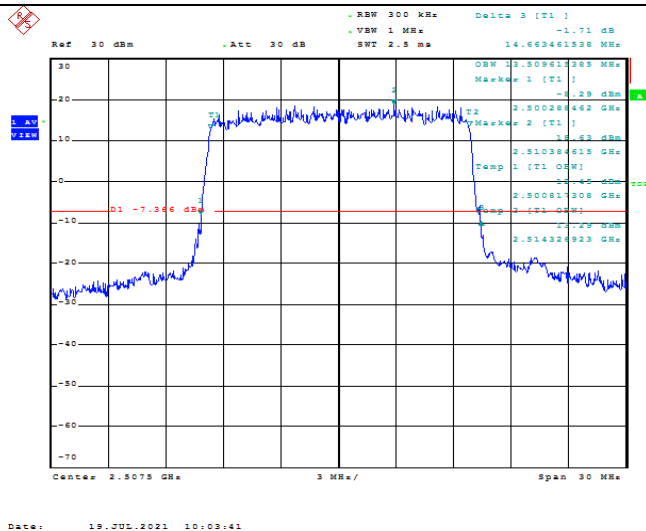

Date: 19.JUL.2021 10:03:41