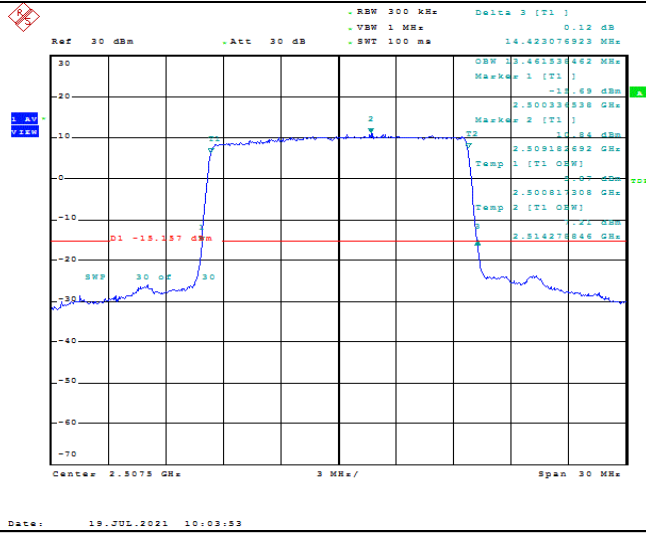

Band7-15MHz-16QAM-21100-75RB#0-13.51