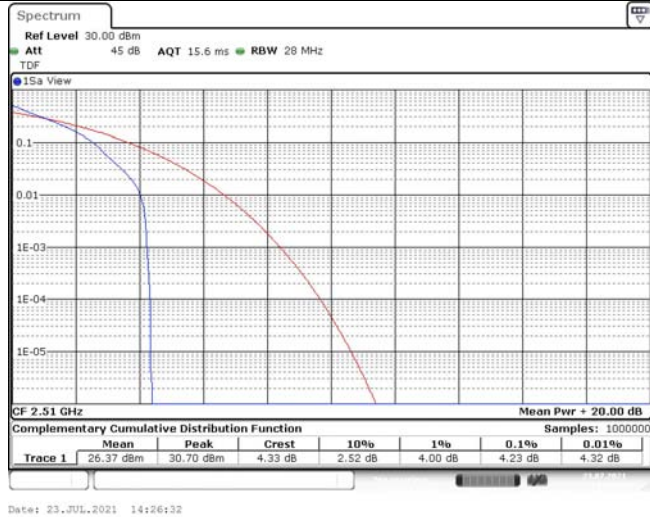

Band7-20MHz-QPSK-20850-1RB#0