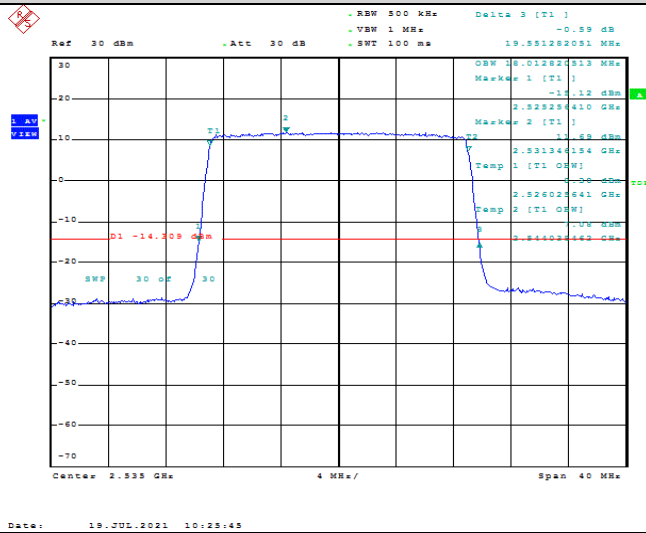

Band7-20MHz-QPSK-21100-100RB#0-18.013