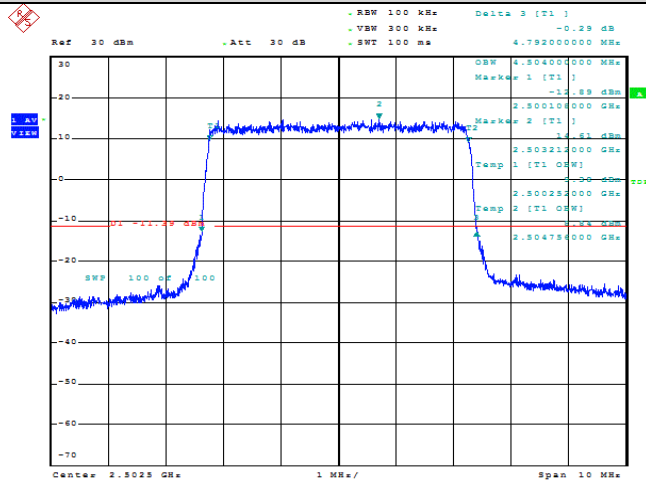

Test Graphs

Band7-5MHz-QPSK-20775-25RB#0-4.504

Date: 19 JUL 2021 09:12:55