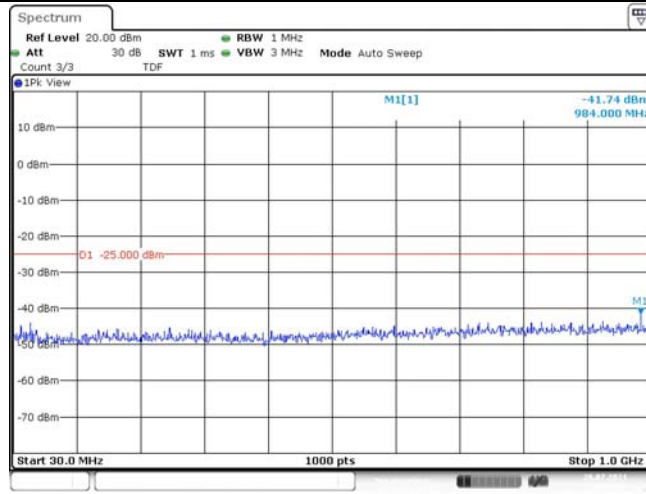

Test Graphs

Band7-5MHz-QPSK-20775-1RB#0-Range1:30~1000MHz

Date: 26.JUL.2021 17:28:47