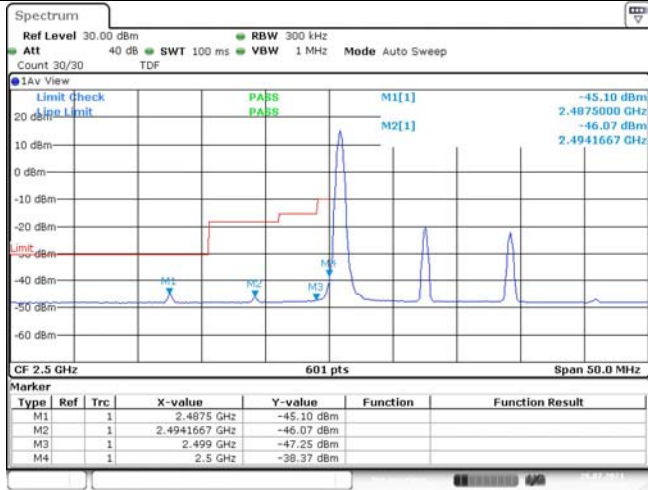

Band7-15MHz-QPSK-20825-1RB#74

Band7-15MHz-QPSK-20825-75RB#0

Band7-15MHz-QPSK-21375-1RB#0