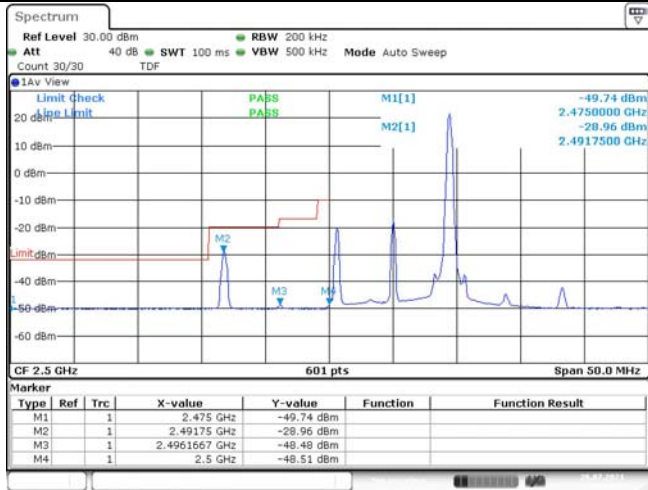

Band7-10MHz-QPSK-20800-1RB#49

Date: 26.JUL.2021 17:32:13