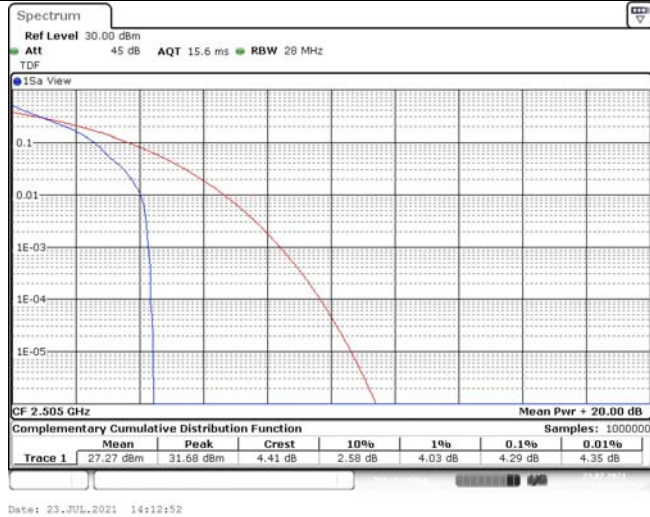

Band7-10MHz-QPSK-20800-50RB#0

Band7-10MHz-QPSK-21100-1RB#0

Band7-10MHz-QPSK-21100-50RB#0