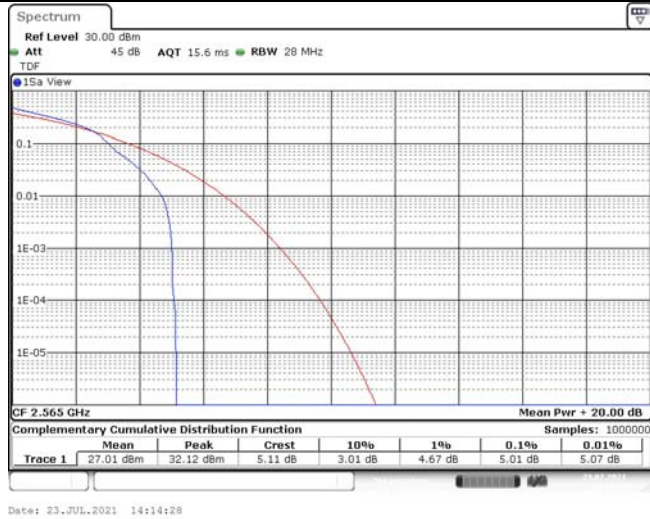

Band7-10MHz-16QAM-21400-1RB#0