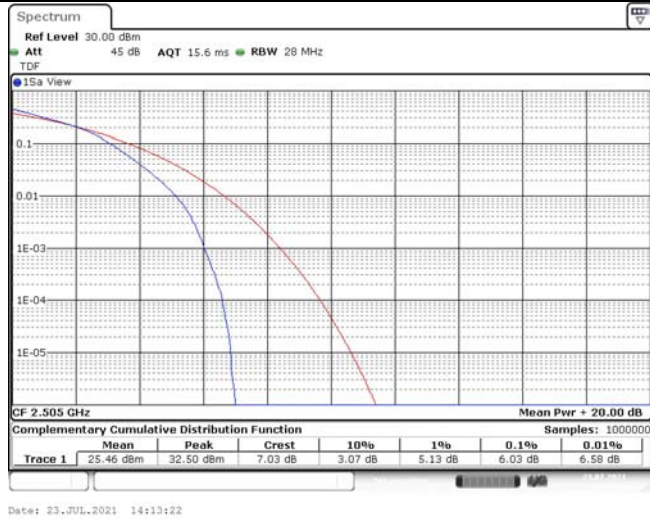

Band7-10MHz-16QAM-20800-50RB#0