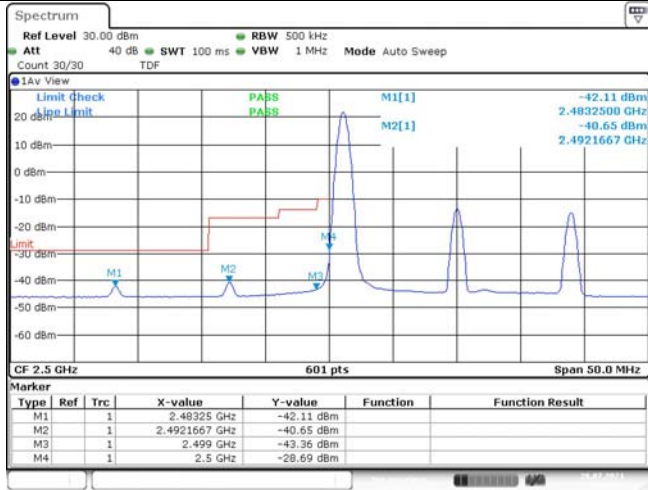

Date: 26.JUL.2021 17:45:38