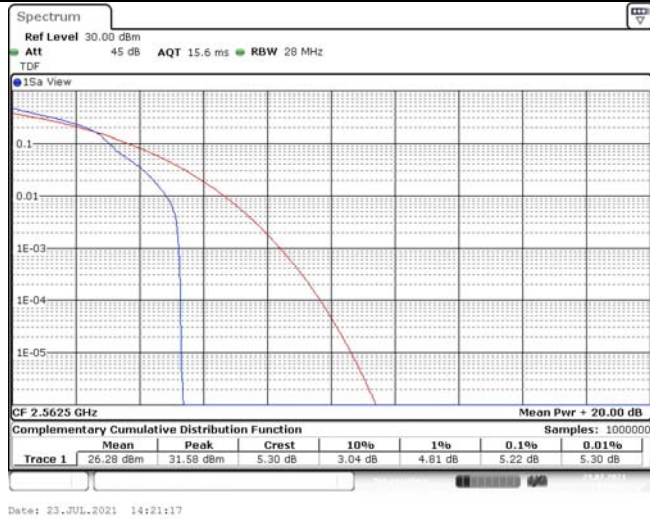

Band7-15MHz-16QAM-21375-1RB#0