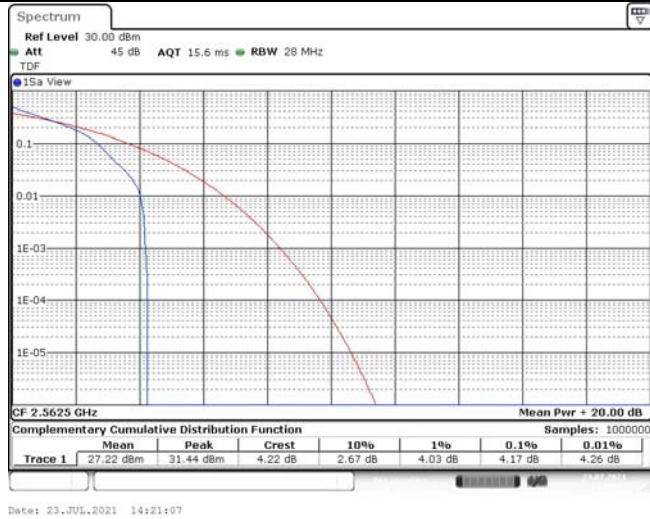

Band7-15MHz-QPSK-21375-1RB#0