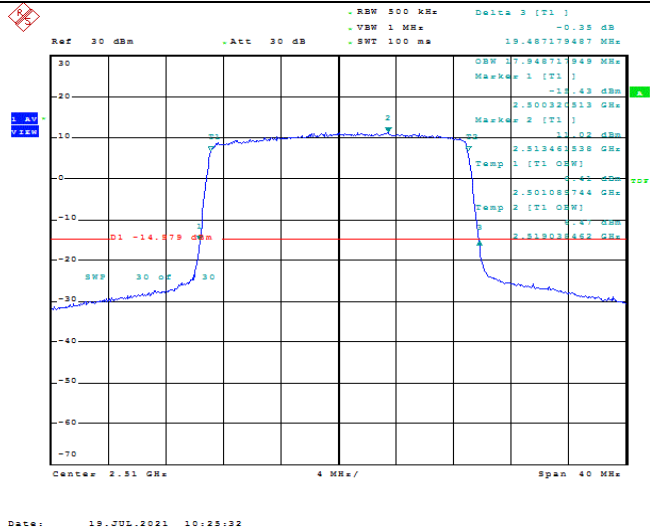

Band7-20MHz-16QAM-21100-100RB#0-18.013

Band7-20MHz-16QAM-21350-100RB#0-17.949