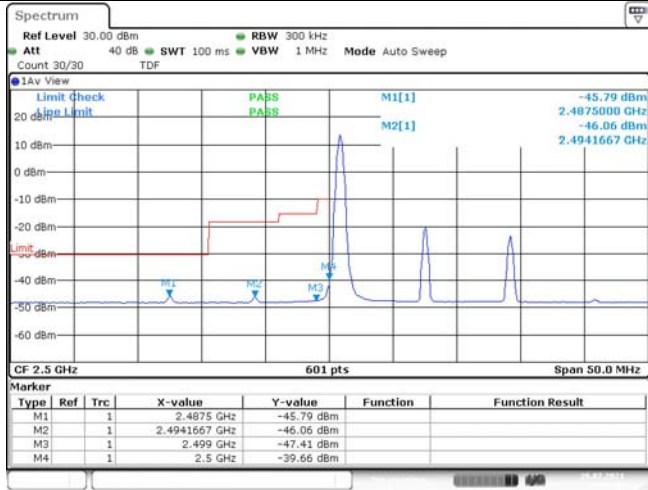

Date: 26.JUL.2021 17:52:07