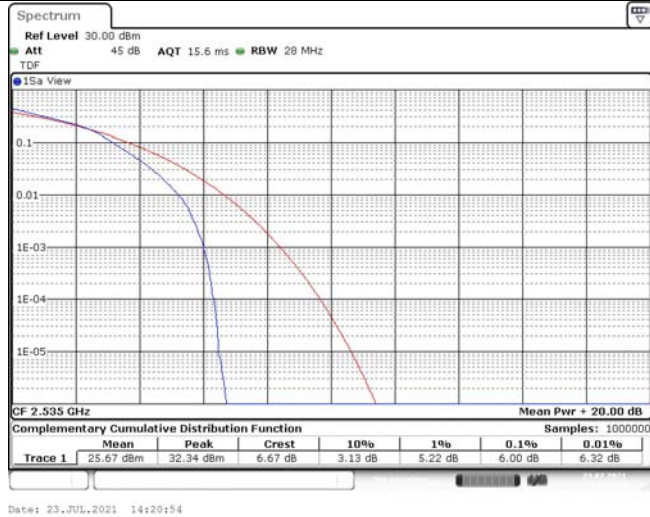

Band7-15MHz-16QAM-21100-75RB#0