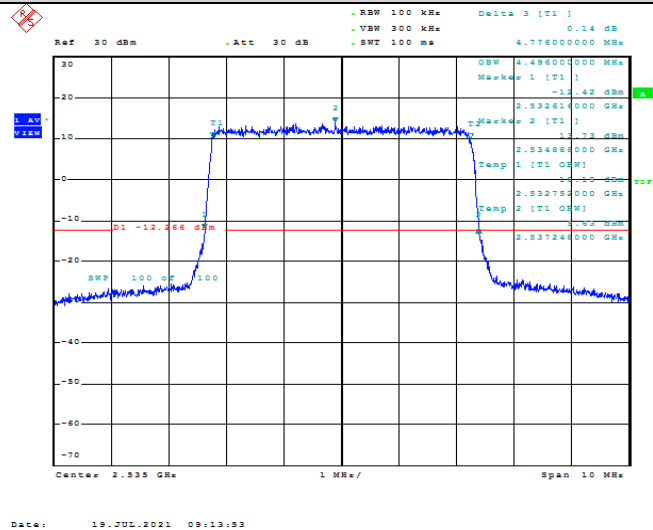

Band7-5MHz-16QAM-21100-25RB#0-4.496