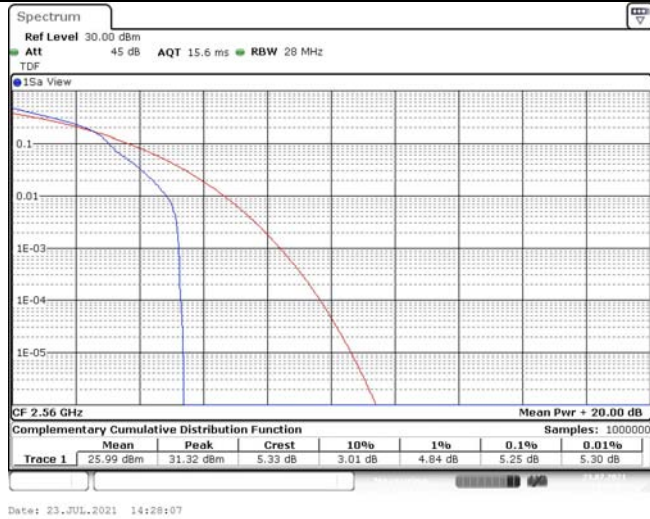

Band7-20MHz-16QAM-21350-1RB#0