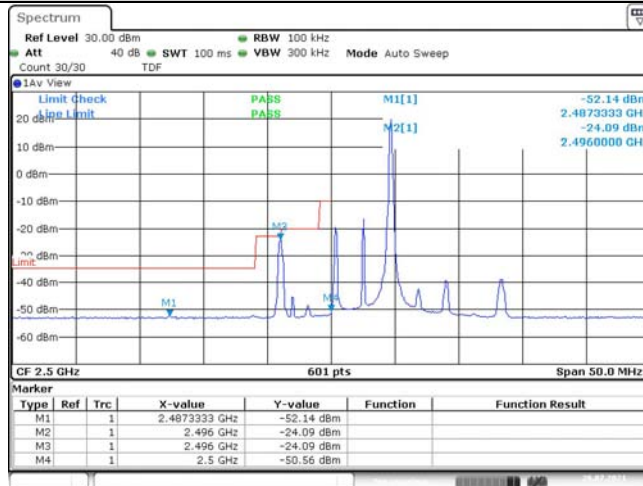

Band7-5MHz-QPSK-20775-1RB#24

Date: 26.JUL.2021 17:26:26