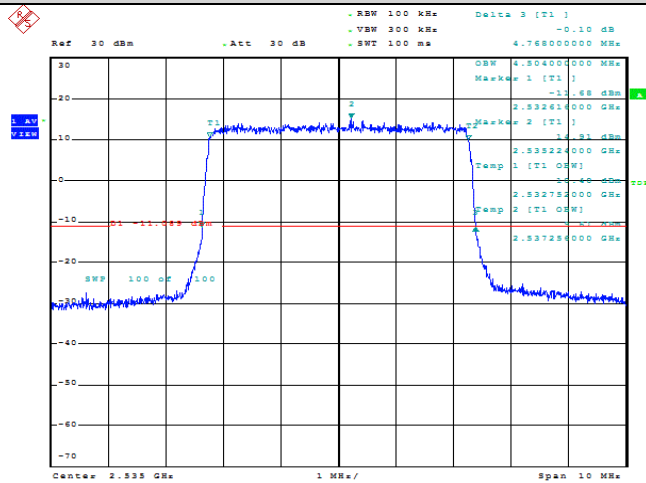

Band7-5MHz-QPSK-21100-25RB#0-4.504

Date: 19 JUL 2021 09:13:35