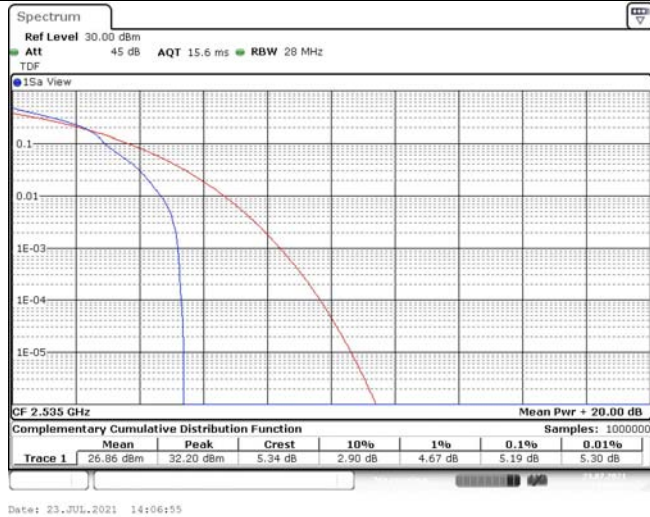

Band7-5MHz-16QAM-21100-1RB#0

Band7-5MHz-16QAM-21100-25RB#0