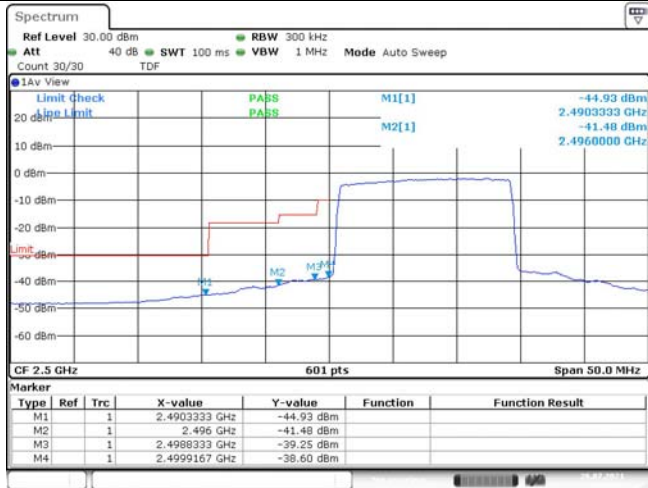

Band7-15MHz-16QAM-20825-75RB#0

Date: 26.JUL.2021 17:52:58

Band7-15MHz-16QAM-21375-1RB#0