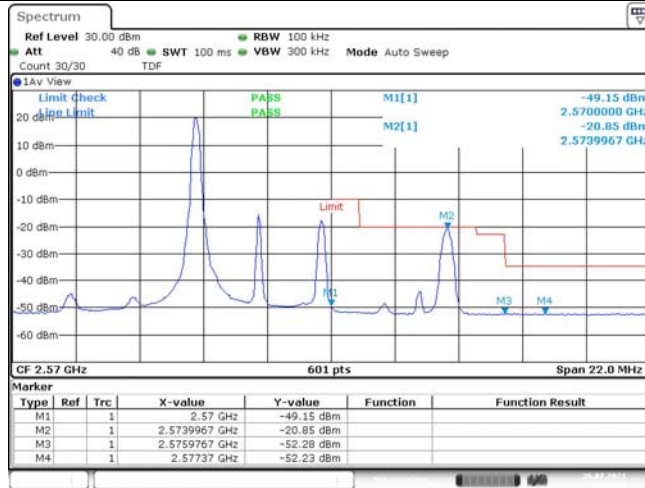

Model: GLMR21A02

FCC ID: 2AC88-GLMR21A02

TABLE OF CONTENTS

1	Summary of Test Results Data and Graph	3
1.1.	Appendix A: Conducted Power Output Data	3
1.2.	Appendix B: Peak-to-Average Ratio(CCDF)	8
1.3.	Appendix C: 26dB Bandwidth and Occupied Bandwidth	26
1.4.	Appendix D: Band Edge	35
1.5.	Appendix E: Conducted Spurious Emission	53
1.6.	Appendix F: Frequency Stability	80

Test Graphs

Band7-5MHz-QPSK-20775-1RB#0

Date: 26.JUL.2021 17:26:01

Band7-5MHz-QPSK-20775-1RB#24

Date: 26.JUL.2021 17:26:26

Band7-5MHz-QPSK-20775-25RB#0

Date: 26.JUL.2021 17:26:52

Band7-5MHz-QPSK-21425-1RB#0