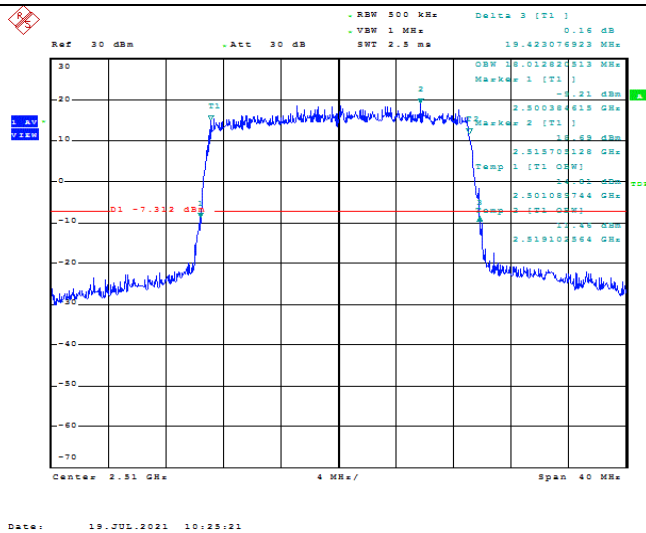

Band7-20MHz-QPSK-21100-100RB#0-18.013

Band7-20MHz-QPSK-21350-100RB#0-17.949

Band7-20MHz-16QAM-20850-100RB#0-17.949