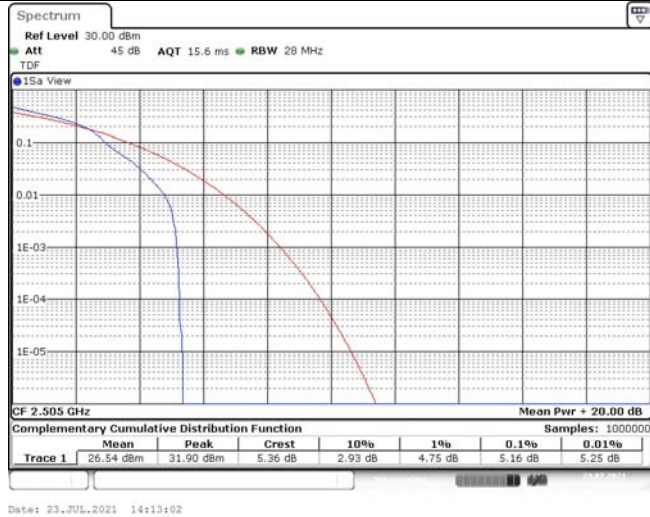

Band7-10MHz-16QAM-20800-1RB#0