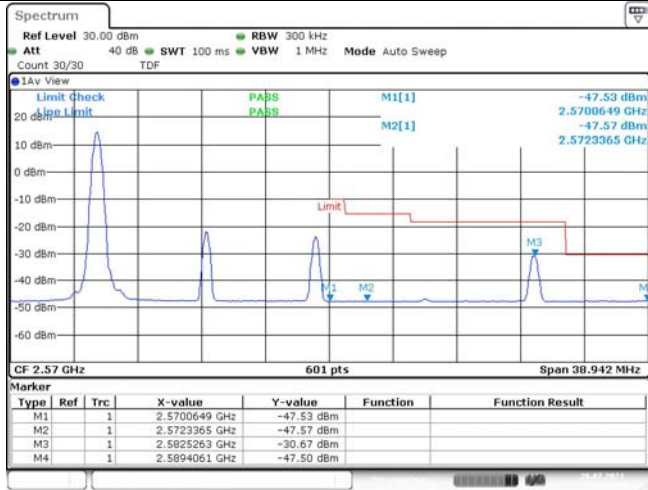

Band7-15MHz-16QAM-21375-1RB#74

Band7-15MHz-16QAM-21375-75RB#0

Band7-20MHz-QPSK-20850-1RB#0