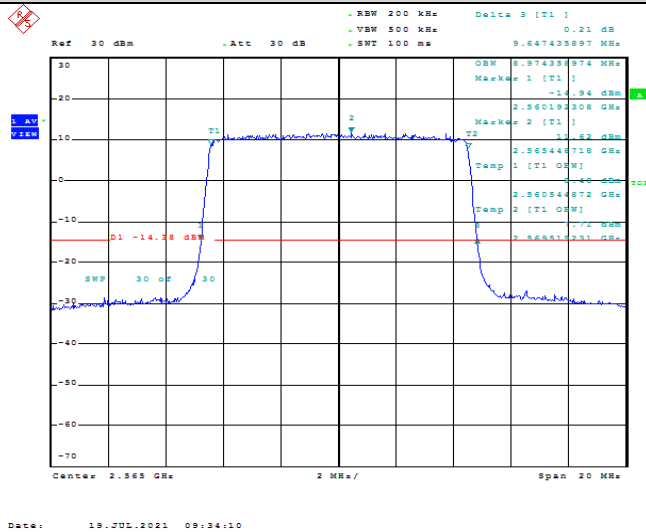

Band7-10MHz-16QAM-20800-50RB#0-8.974