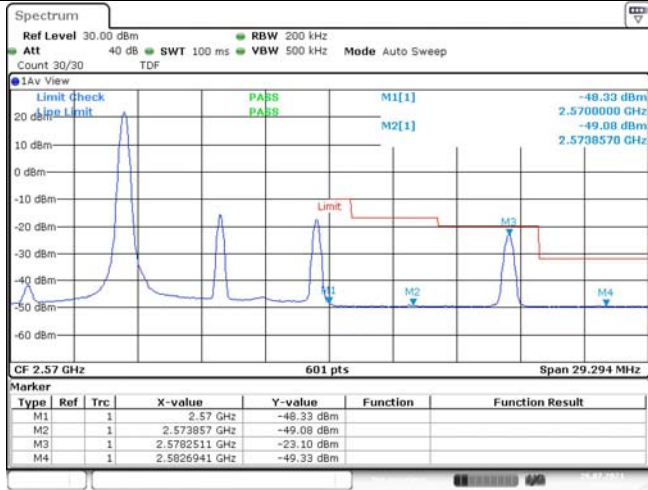

Date: 26.JUL.2021 17:33:12