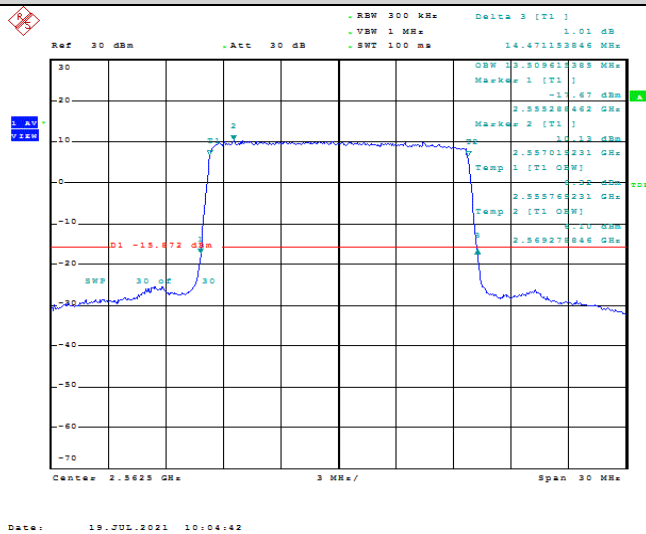

Band7-20MHz-QPSK-20850-100RB#0-18.013