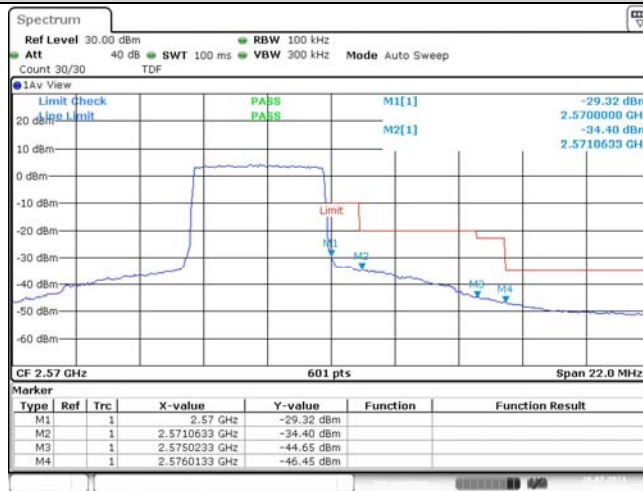

Band7-5MHz-16QAM-21425-25RB#0

Date: 26.JUL.2021 17:28:34

Band7-10MHz-QPSK-20800-1RB#0