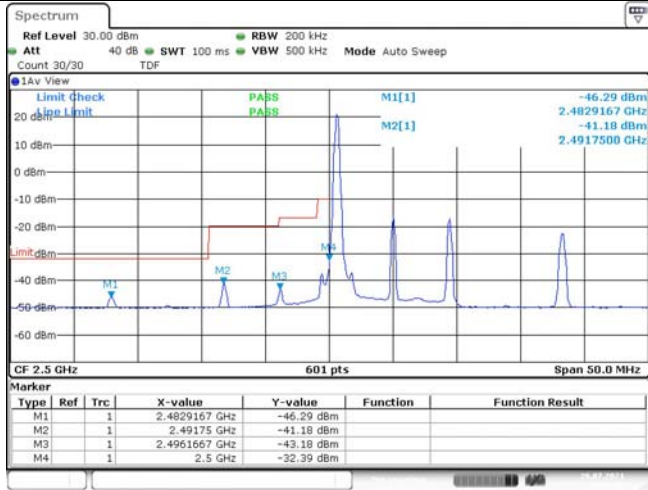

Date: 26.JUL.2021 17:31:48