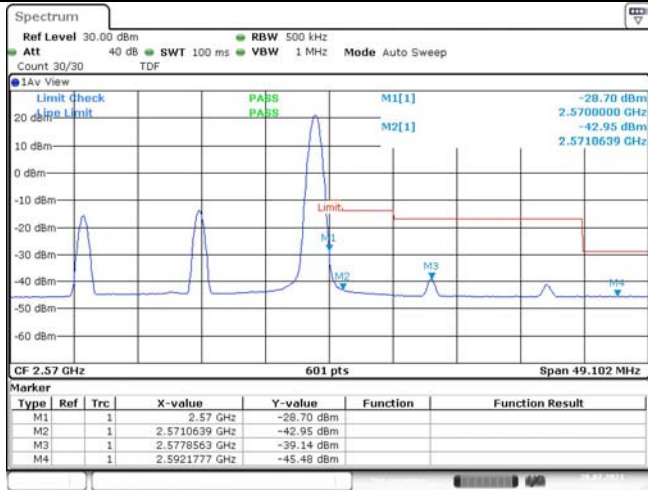

Band7-20MHz-16QAM-20850-100RB#0

Date: 26.JUL.2021 17:46:42

Band7-20MHz-16QAM-21350-1RB#0

Band7-20MHz-16QAM-21350-1RB#99

Band7-20MHz-16QAM-21350-100RB#0

1.5. Appendix E: Conducted Spurious Emission

Test Result