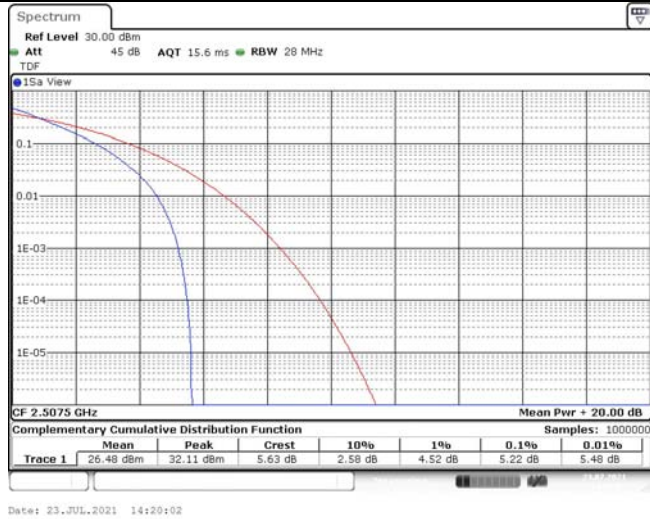

Band7-15MHz-QPSK-20825-75RB#0