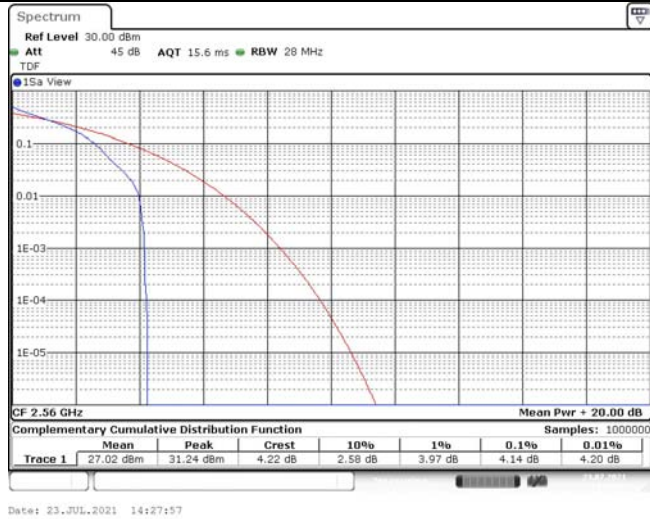

Band7-20MHz-QPSK-21350-1RB#0