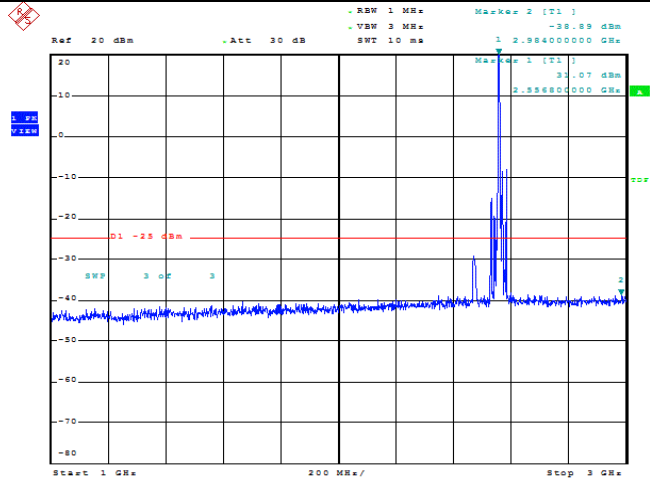

Date: 19.JUL.2021 10:09:50

Band7-15MHz-16QAM-21100-1RB#0-Range3:3000~26500MHz

Date: 19.JUL.2021 10:10:00

Band7-15MHz-16QAM-21375-1RB#0-Range1:30~1000MHz

Date: 26.JUL.2021 17:41:39

Band7-15MHz-16QAM-21375-1RB#0-Range2:1000~3000MHz