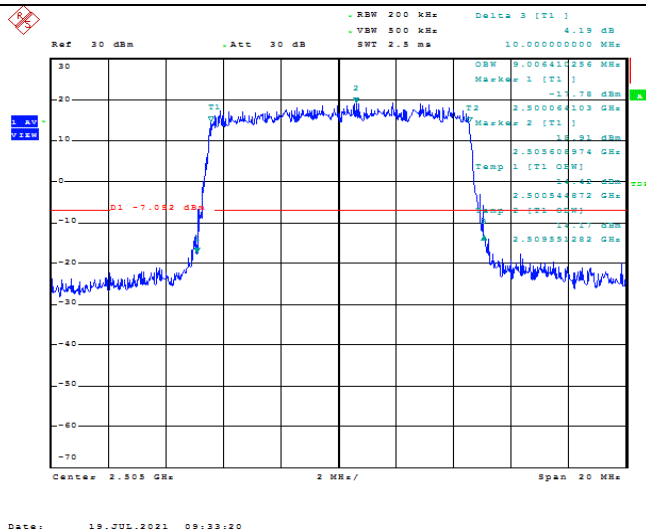

Band7-10MHz-QPSK-21100-50RB#0-8.974