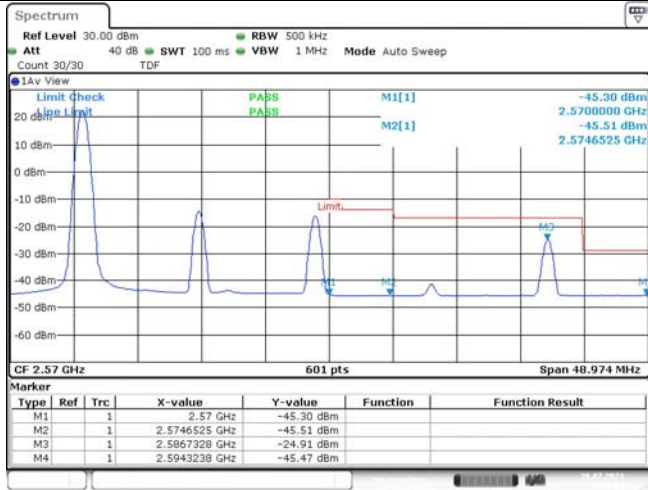

Band7-20MHz-QPSK-21350-1RB#99

Band7-20MHz-QPSK-21350-100RB#0

Band7-20MHz-16QAM-20850-1RB#0