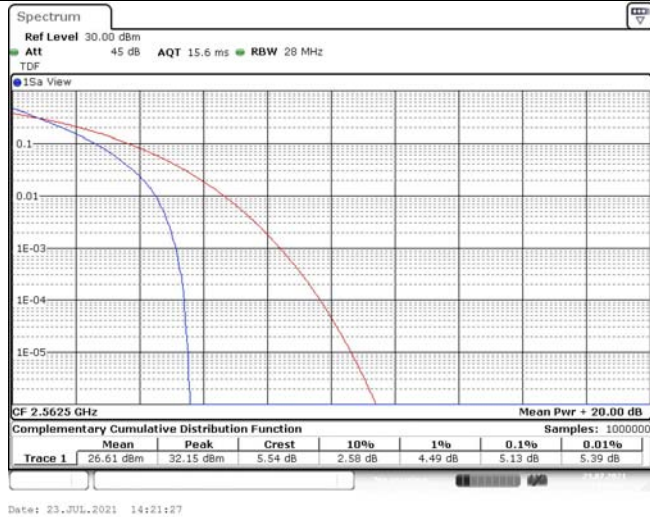

Band7-15MHz-QPSK-21375-75RB#0

Band7-15MHz-16QAM-20825-1RB#0