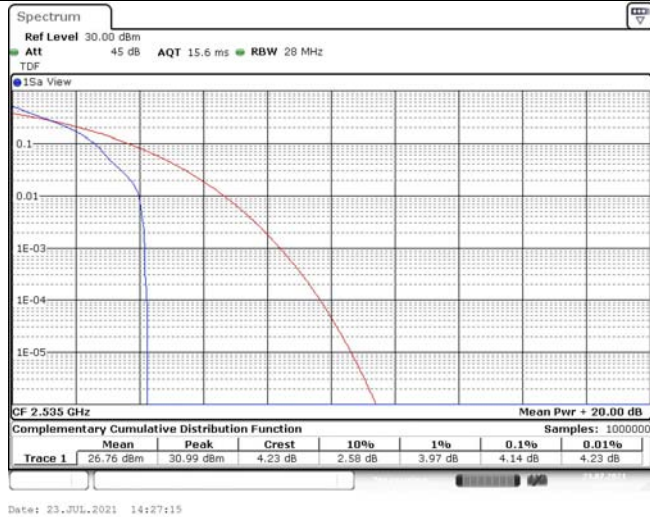

Band7-20MHz-QPSK-21100-1RB#0

Band7-20MHz-QPSK-21100-100RB#0