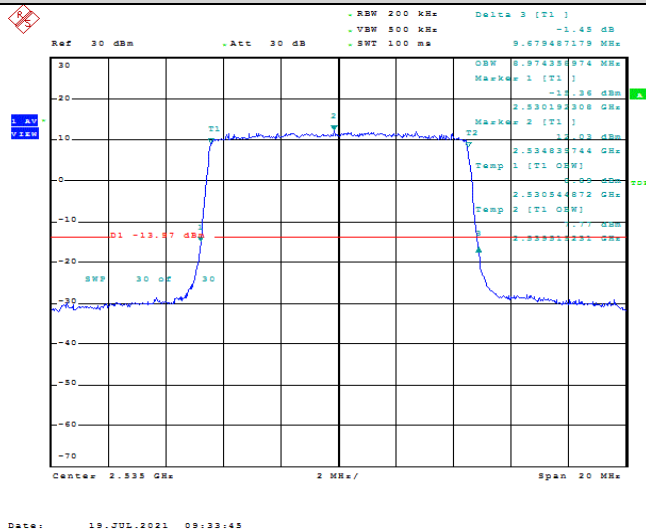

Band7-10MHz-QPSK-21400-50RB#0-8.974