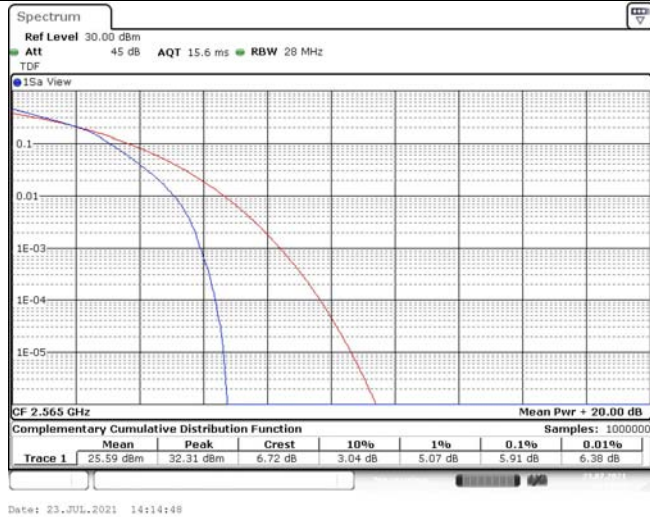

Band7-10MHz-16QAM-21400-50RB#0