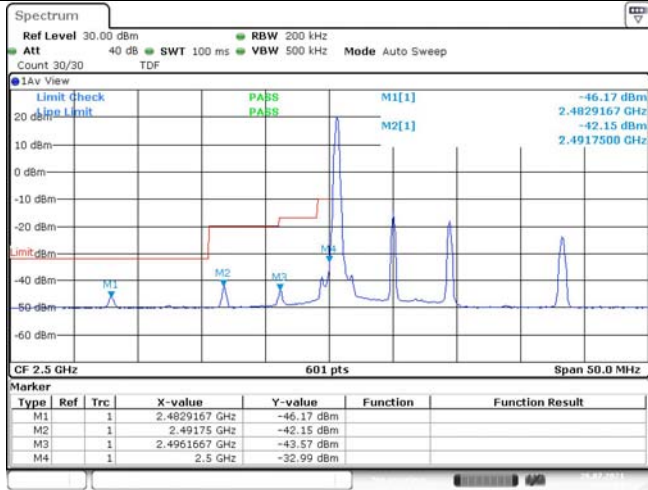

Date: 26.JUL.2021 17:32:01