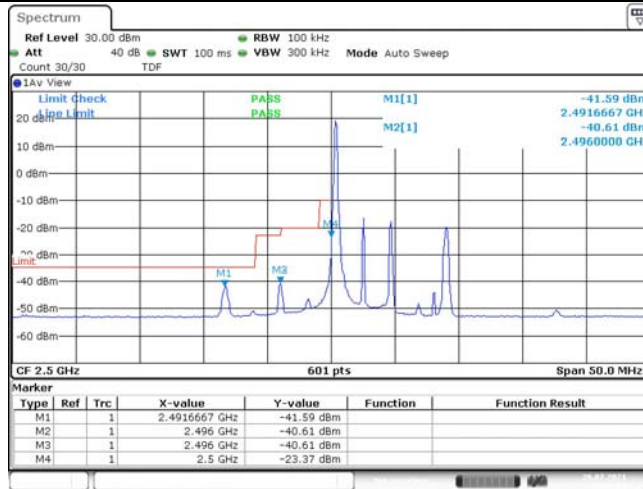

Test Graphs

Band7-5MHz-QPSK-20775-1RB#0

Date: 26.JUL.2021 17:26:01