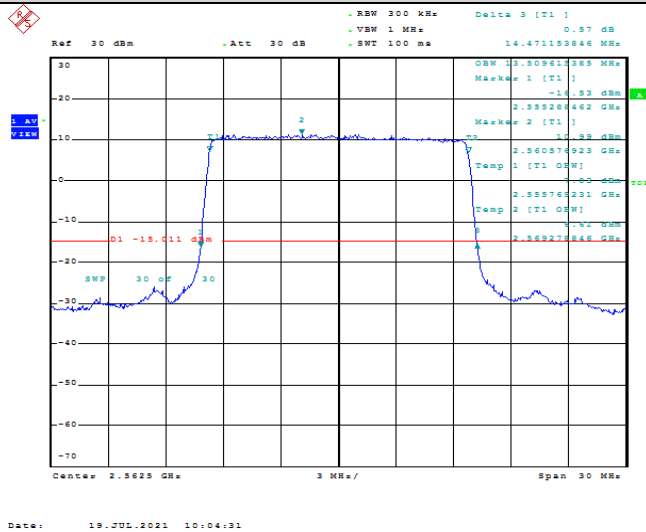

Model: GLMR21A02

FCC ID: 2AC88-GLMR21A02

TABLE OF CONTENTS

1	Summary of Test Results Data and Graph	3
1.1.	Appendix A: Conducted Power Output Data	3
1.2.	Appendix B: Peak-to-Average Ratio(CCDF)	8
1.3.	Appendix C: 26dB Bandwidth and Occupied Bandwidth	26
1.4.	Appendix D: Band Edge	35
1.5.	Appendix E: Conducted Spurious Emission	53
1.6.	Appendix F: Frequency Stability	80

Band7-10MHz-16QAM-2100-50RB#0-8.974

Band7-10MHz-16QAM-21400-50RB#0-8.974

Band7-15MHz-QPSK-20825-75RB#0-13.51

Date: 19.JUL.2021 10:03:41

Band7-15MHz-QPSK-21100-75RB#0-13.51

Date: 19.JUL.2021 10:04:06

Band7-15MHz-QPSK-21375-75RB#0-13.51