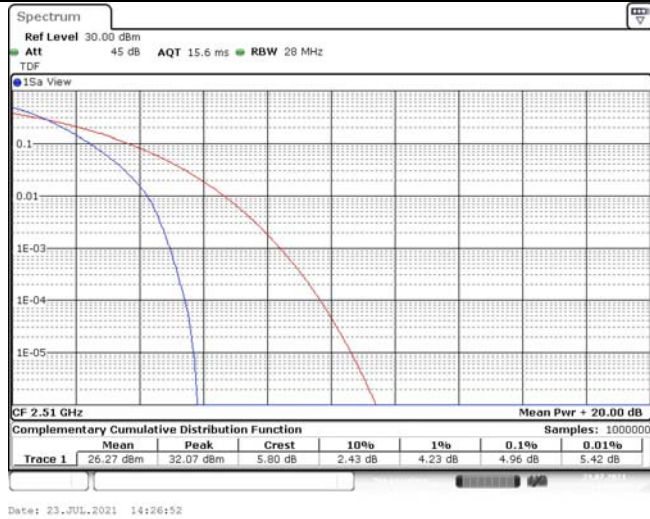

Band7-20MHz-QPSK-20850-100RB#0