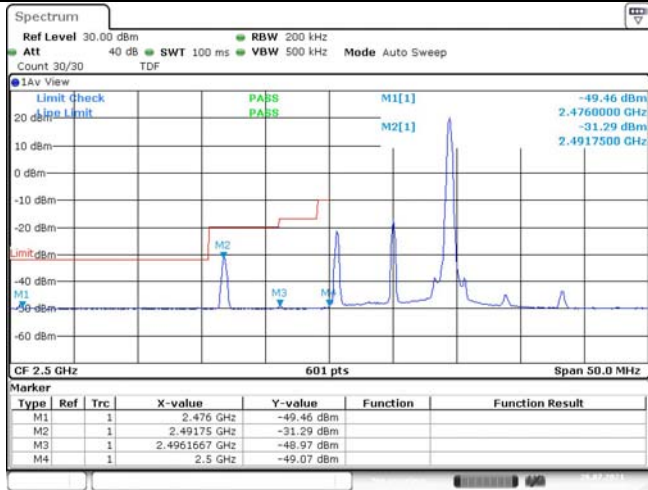

Band7-10MHz-16QAM-20800-1RB#49

Date: 26.JUL.2021 17:32:26