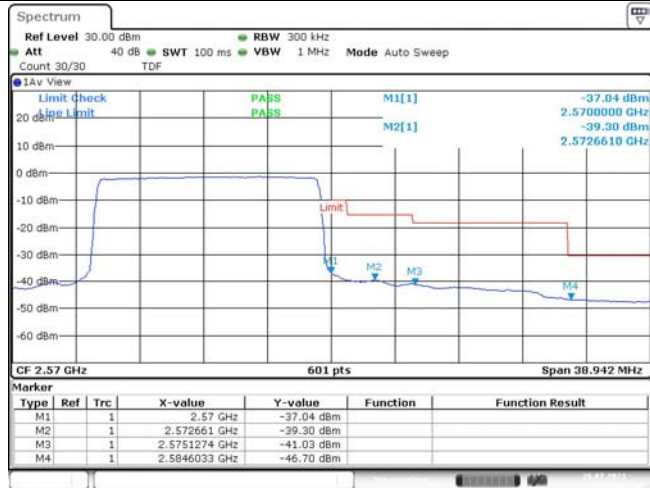

Band7-15MHz-QPSK-21375-75RB#0

Date: 26.JUL.2021 17:54:12

Band7-15MHz-16QAM-20825-1RB#0