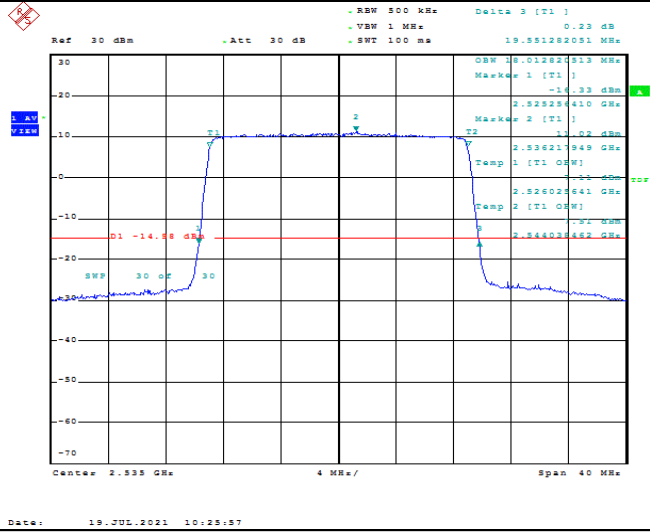

Band7-20MHz-16QAM-21100-100RB#0-18.013