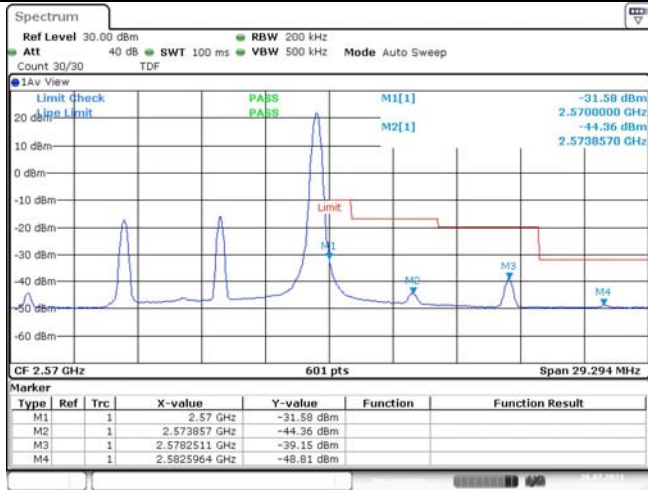

Band7-10MHz-QPSK-21400-1RB#49

Date: 26.JUL.2021 17:33:37