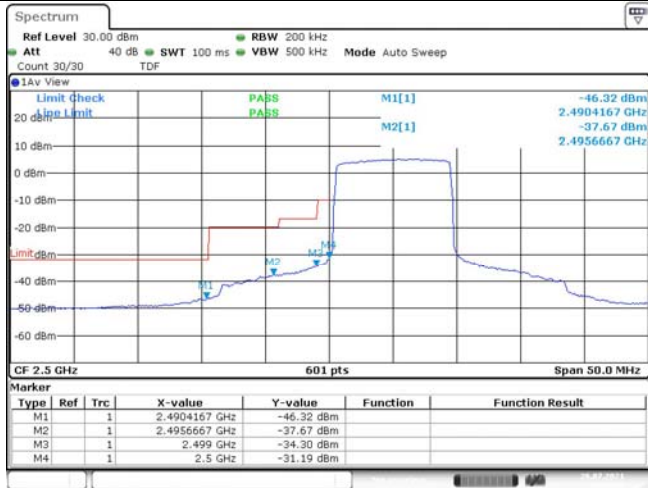

Model: GLMR21A02

FCC ID: 2AC88-GLMR21A02

TABLE OF CONTENTS

1	Summary of Test Results Data and Graph	3
1.1.	Appendix A: Conducted Power Output Data	3
1.2.	Appendix B: Peak-to-Average Ratio(CCDF)	8
1.3.	Appendix C: 26dB Bandwidth and Occupied Bandwidth	26
1.4.	Appendix D: Band Edge	35
1.5.	Appendix E: Conducted Spurious Emission	53
1.6.	Appendix F: Frequency Stability	80

Date: 26.JUL.2021 17:28:34

Band7-10MHz-QPSK-20800-1RB#0

Date: 26.JUL.2021 17:31:48

Band7-10MHz-QPSK-20800-1RB#49

Date: 26.JUL.2021 17:32:13

Band7-10MHz-QPSK-20800-50RB#0

Date: 26.JUL.2021 17:32:39

Band7-10MHz-QPSK-21400-1RB#0