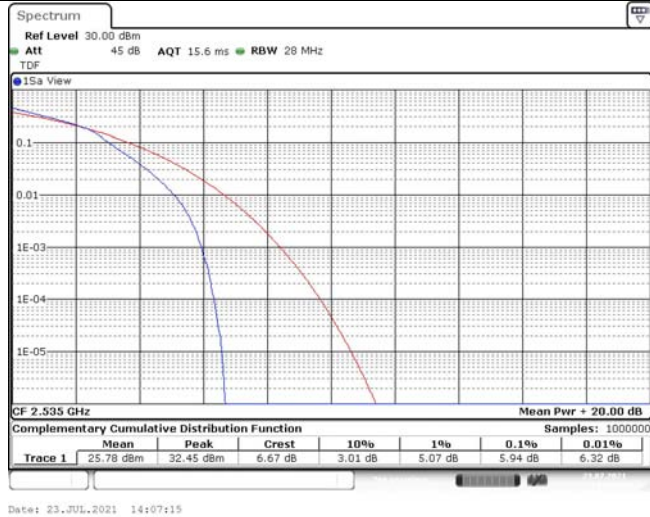

Band7-5MHz-16QAM-21425-1RB#0

Band7-5MHz-16QAM-21425-25RB#0

Band7-10MHz-QPSK-20800-1RB#0