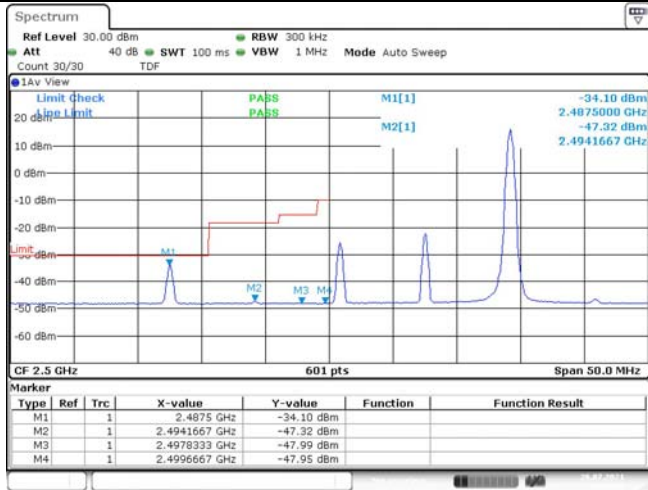

Band7-15MHz-QPSK-20825-1RB#74