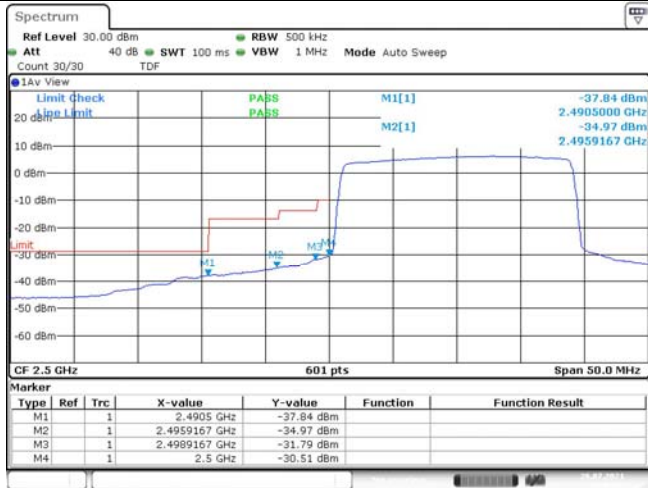

Band7-20MHz-QPSK-20850-100RB#0

Date: 26.JUL.2021 17:46:29

Band7-20MHz-QPSK-21350-1RB#0