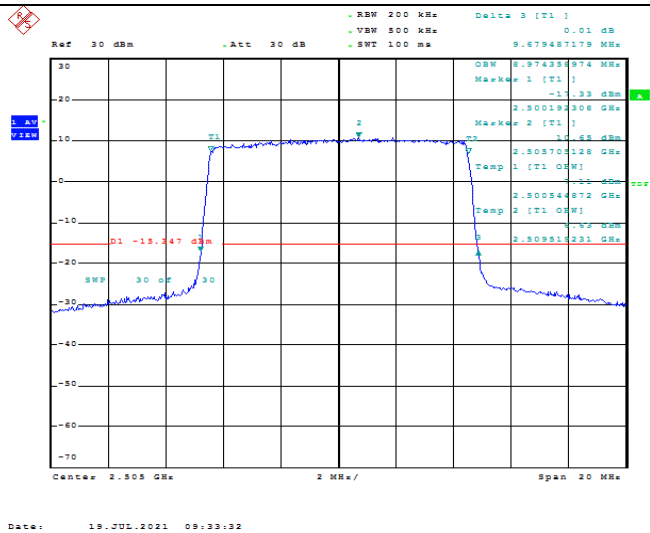

Band7-10MHz-16QAM-2100-50RB#0-8.974