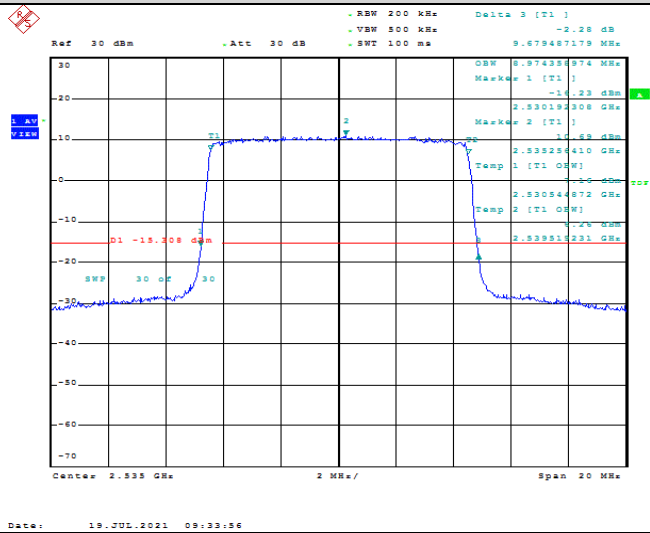

Band7-10MHz-16QAM-21400-50RB#0-8.974