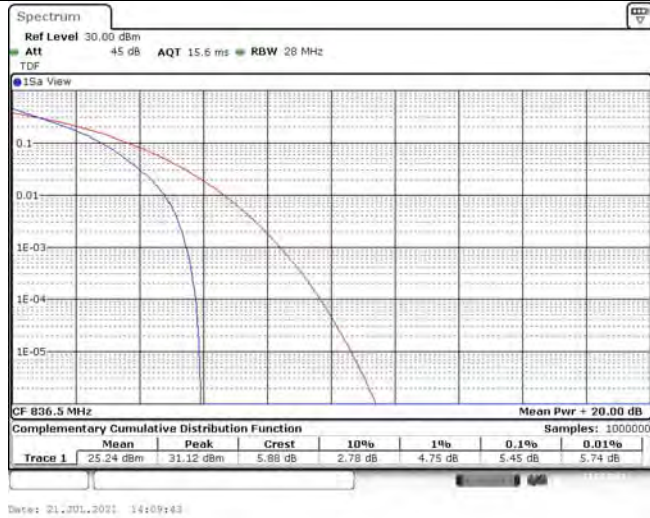

Band5-1.4MHz-QPSK-20525-6RB#0