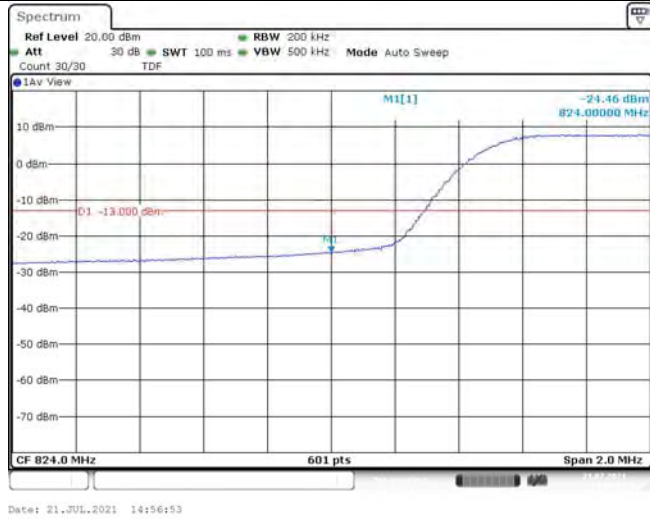

Band5-5MHz-16QAM-20425-25RB#0

Date: 21.JUL.2021 14:38:39

Band5-5MHz-16QAM-20625-1RB#0

Band5-5MHz-16QAM-20625-1RB#24

Band5-5MHz-16QAM-20625-25RB#0

Band5-10MHz-QPSK-20450-1RB#0

Band5-10MHz-QPSK-20450-1RB#49

Band5-10MHz-QPSK-20450-50RB#0