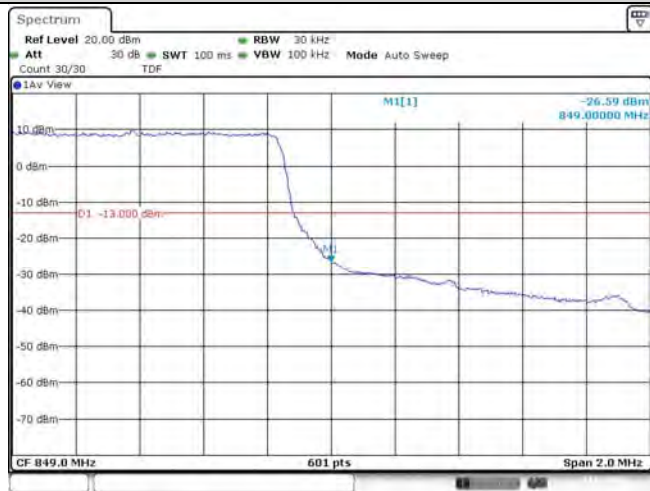

## Band5-1.4MHz-QPSK-20407-6RB#0

Date: 21.JUL.2021 13:51:38

Band5-1.4MHz-QPSK-20643-1RB#0

Date: 21.JUL.2021 13:52:42

Band5-1.4MHz-QPSK-20643-1RB#5

Date: 21.JUL.2021 13:53:04

Band5-1.4MHz-QPSK-20643-6RB#0

Date: 21.JUL.2021 13:53:15