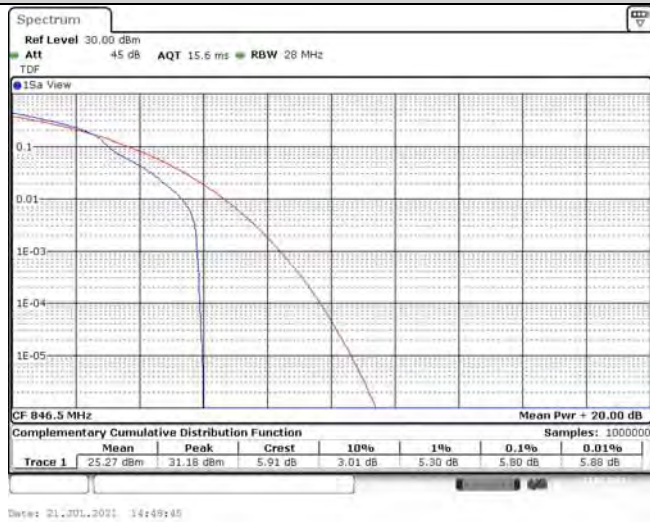

Band5-5MHz-16QAM-20625-1RB#0