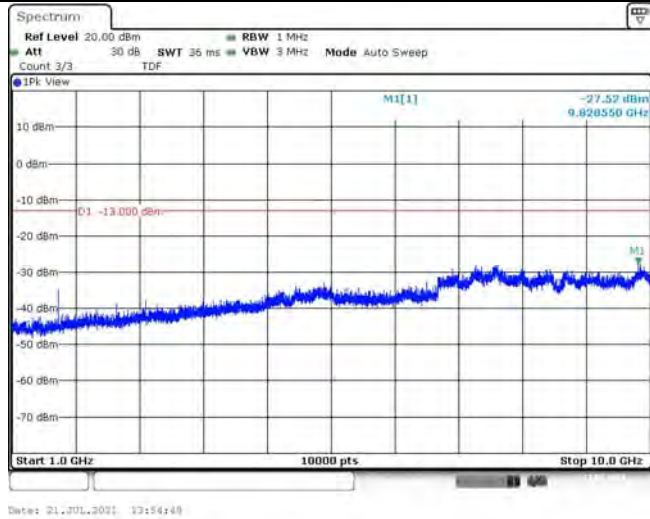

Band5-1.4MHz-QPSK-20643-1RB#0-Range1:30~1000MHz

Band5-1.4MHz-QPSK-20643-1RB#0-Range2:1000~10000MHz

Band5-1.4MHz-16QAM-20407-1RB#0-Range1:30~1000MHz

Band5-1.4MHz-16QAM-20407-1RB#0-Range2:1000~10000MHz

Band5-1.4MHz-16QAM-20525-1RB#0-Range1:30~1000MHz