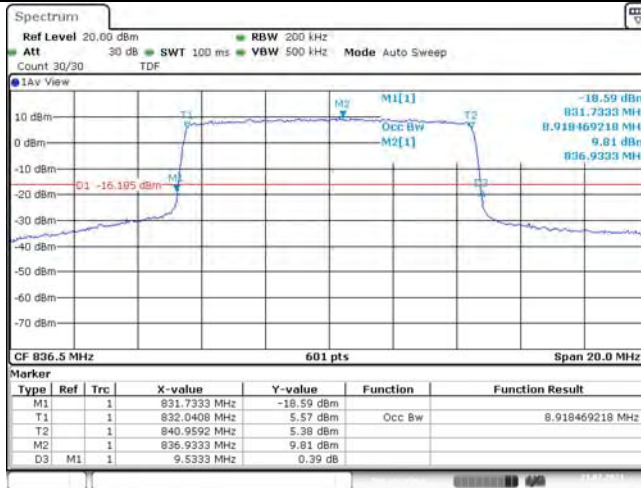

Band5-10MHz-16QAM-20525-50RB#0-8.918

Date: 21.JUL.2021 14:55:27