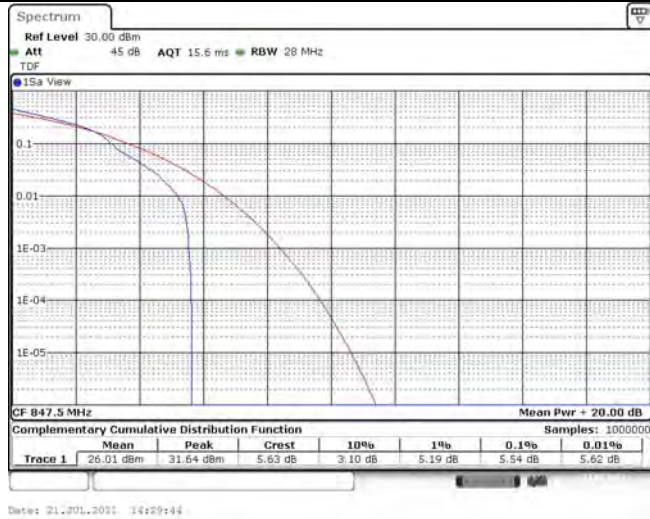

Band5-3MHz-16QAM-20635-1RB#0