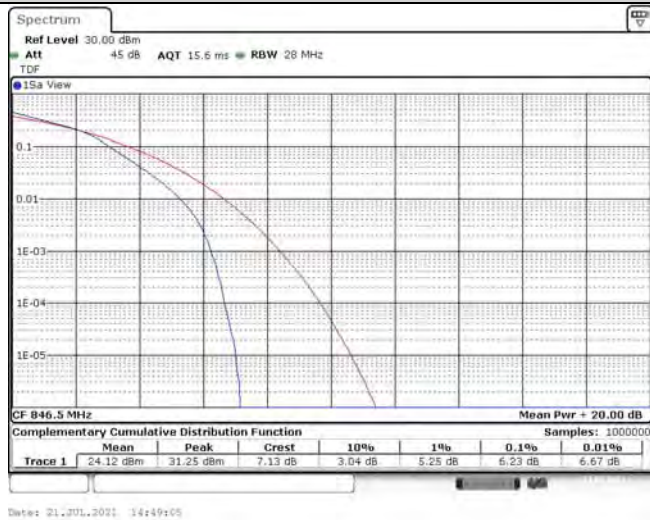

Band5-5MHz-16QAM-20625-25RB#0