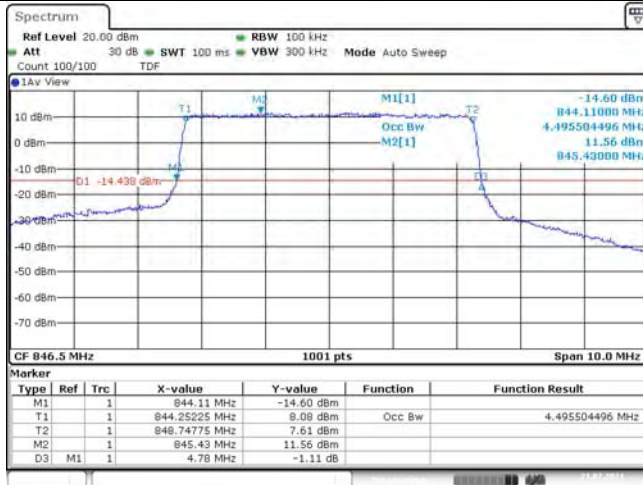

Band5-5MHz-QPSK-20625-25RB#0-4.496

Date: 21.JUL.2021 14:37:09

Band5-5MHz-16QAM-20425-25RB#0-4.496