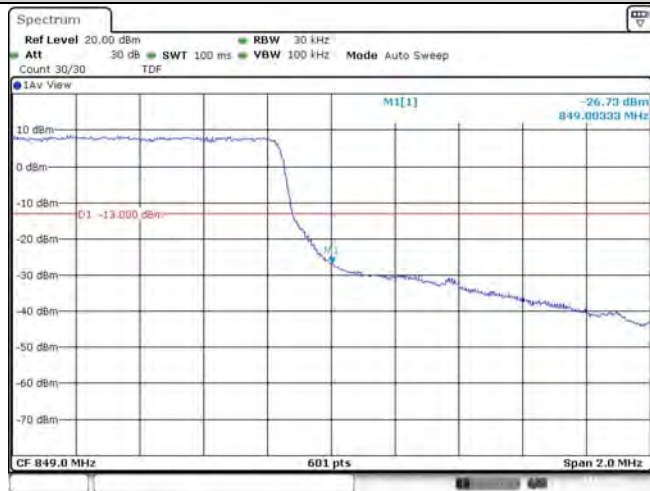

Band5-1.4MHz-16QAM-20643-6RB#0

Date: 21.JUL.2021 13:53:56

Band5-3MHz-QPSK-20415-1RB#0