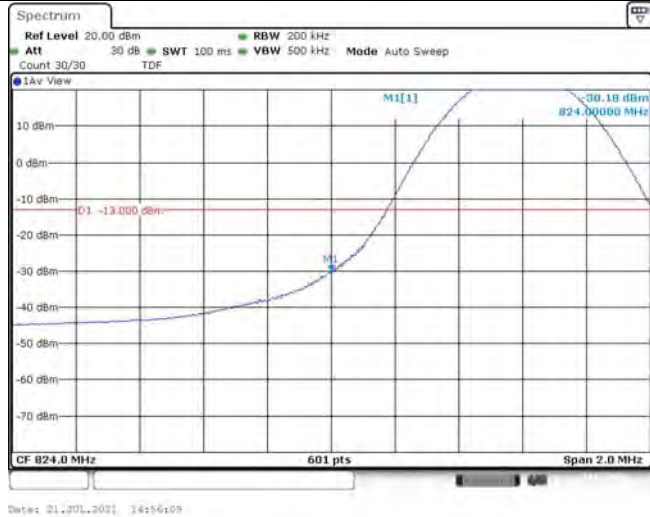

Band5-5MHz-16QAM-20425-25RB#0

Date: 21.JUL.2021 14:38:39

Band5-5MHz-16QAM-20625-1RB#0

Band5-5MHz-16QAM-20625-1RB#24

Band5-5MHz-16QAM-20625-25RB#0

Band5-10MHz-QPSK-20450-1RB#0

Band5-10MHz-QPSK-20450-1RB#49

Band5-10MHz-QPSK-20450-50RB#0