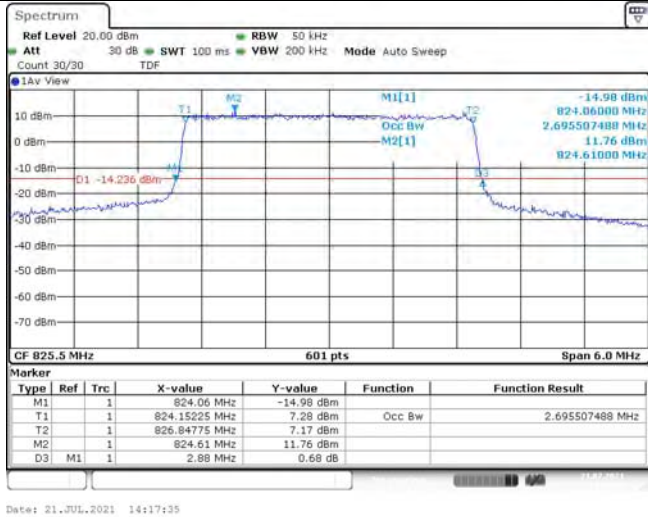

Band5-3MHz-QPSK-20525-15RB#0-2.696

Band5-3MHz-QPSK-20635-15RB#0-2.696

Band5-3MHz-16QAM-20415-15RB#0-2.696