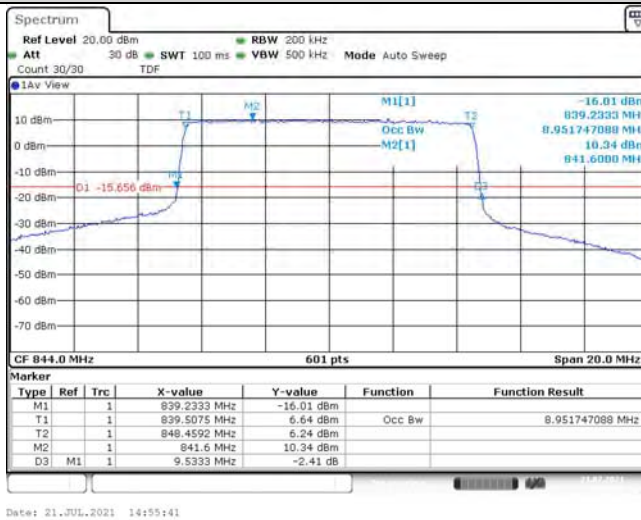

Band5-10MHz-QPSK-20600-50RB#0-8.952

Band5-10MHz-16QAM-20450-50RB#0-8.985