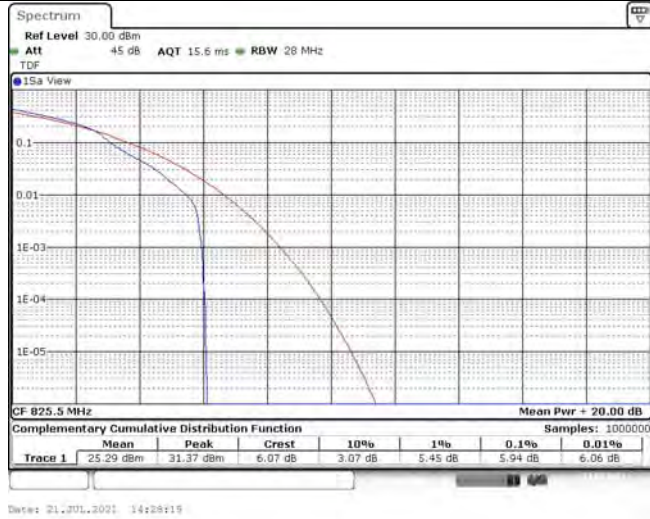

Band5-3MHz-16QAM-20415-1RB#0