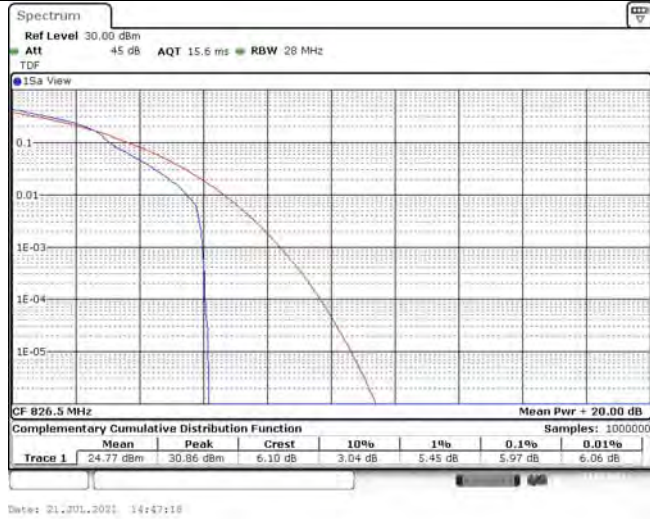

Band5-5MHz-16QAM-20425-1RB#0