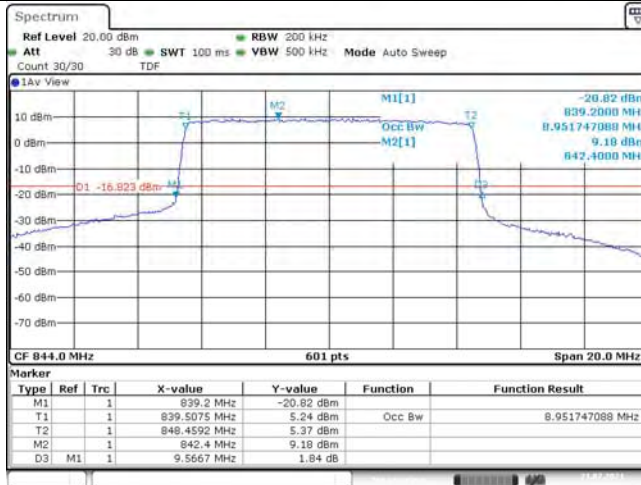

Band5-10MHz-16QAM-20600-50RB#0-8.952

Date: 21.JUL.2021 14:55:52