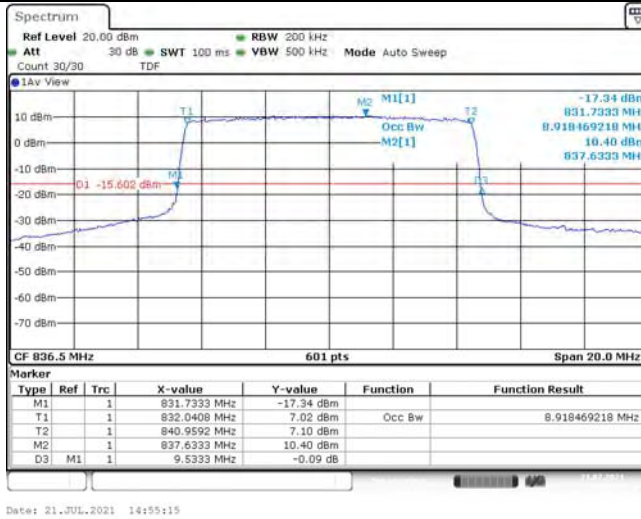

Band5-10MHz-QPSK-20525-50RB#0-8.918