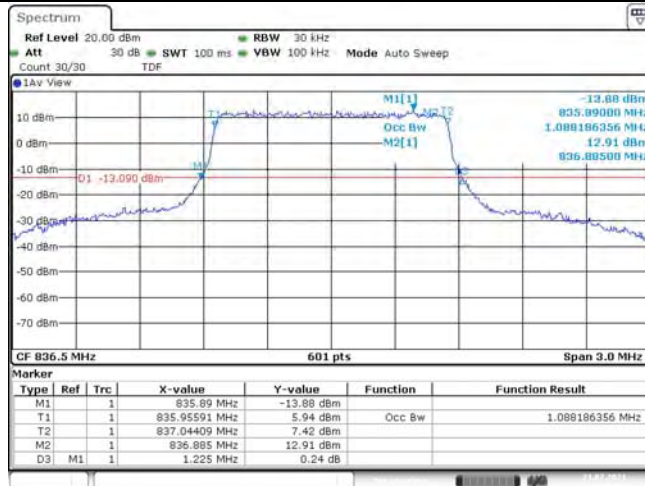

Band5-1.4MHz-16QAM-20525-6RB#0-1.088

Date: 21.JUL.2021 13:46:35