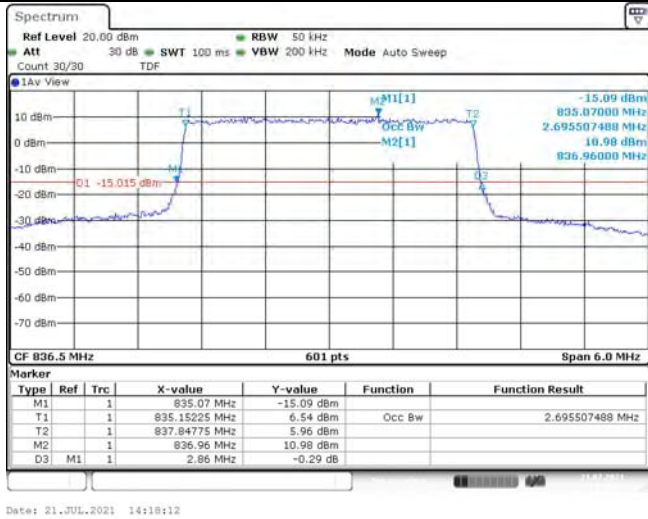

Band5-3MHz-16QAM-20525-15RB#0-2.696