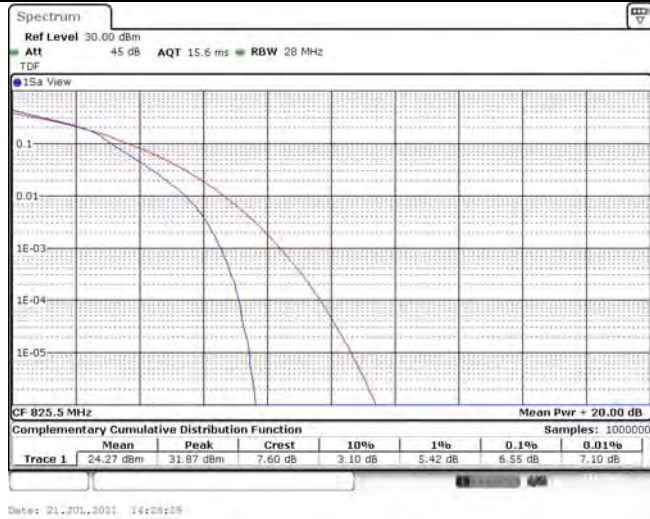

Band5-3MHz-16QAM-20415-15RB#0