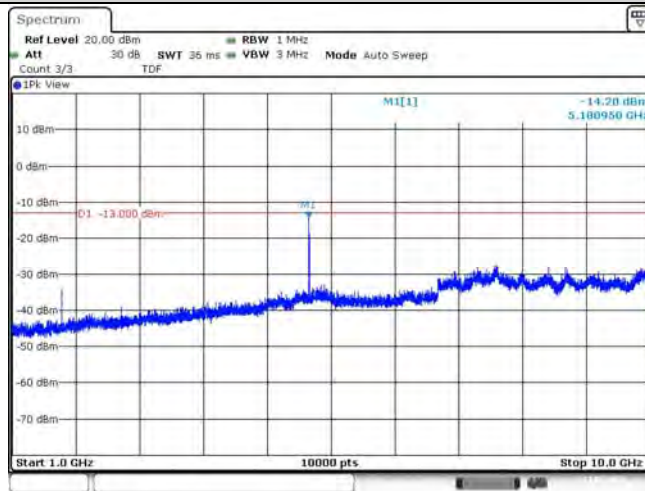

Band5-1.4MHz-QPSK-20643-1RB#0-Range2:1000~10000MHz

Band5-1.4MHz-16QAM-20407-1RB#0-Range1:30~1000MHz