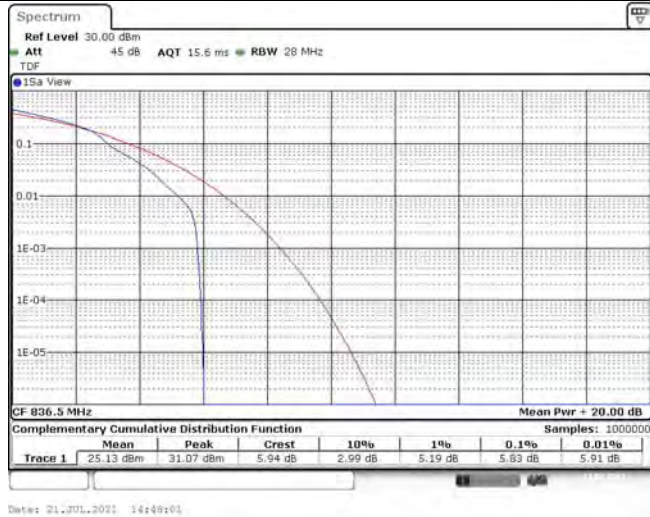

Band5-5MHz-16QAM-20525-1RB#0