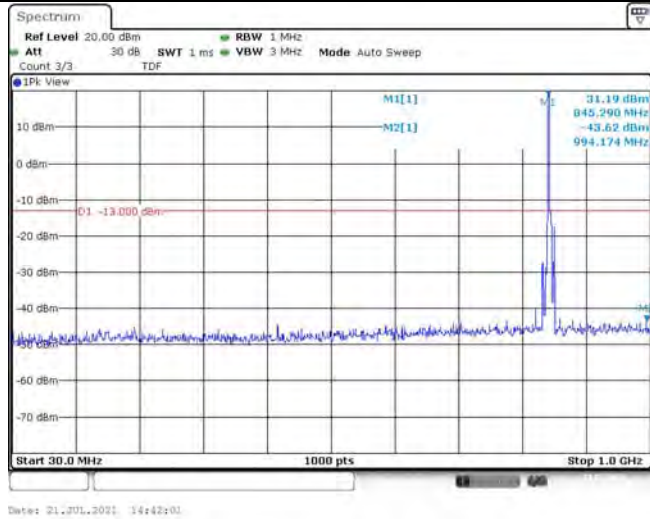

Band5-5MHz-16QAM-20625-1RB#0-Range1:30~1000MHz