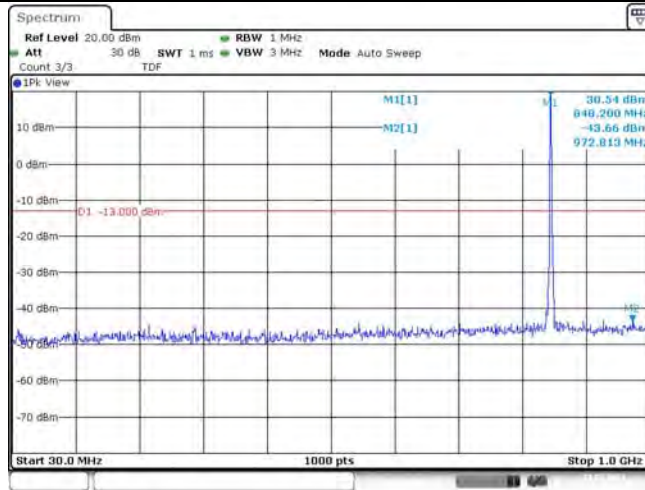

Band5-1.4MHz-QPSK-20643-1RB#0-Range1:30~1000MHz