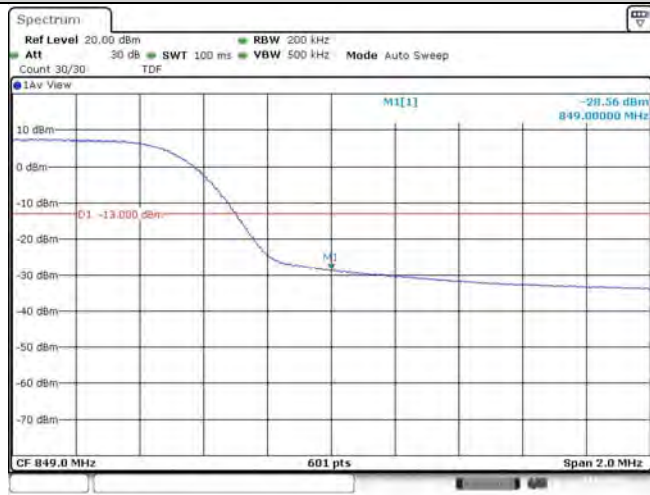

Band5-10MHz-QPSK-20600-1RB#0

Date: 21.JUL.2021 14:57:28

Band5-10MHz-QPSK-20600-1RB#49

Date: 21.JUL.2021 14:57:50

Band5-10MHz-QPSK-20600-50RB#0

Date: 21.JUL.2021 14:58:13

Band5-10MHz-16QAM-20450-1RB#0

Band5-10MHz-16QAM-20450-1RB#49