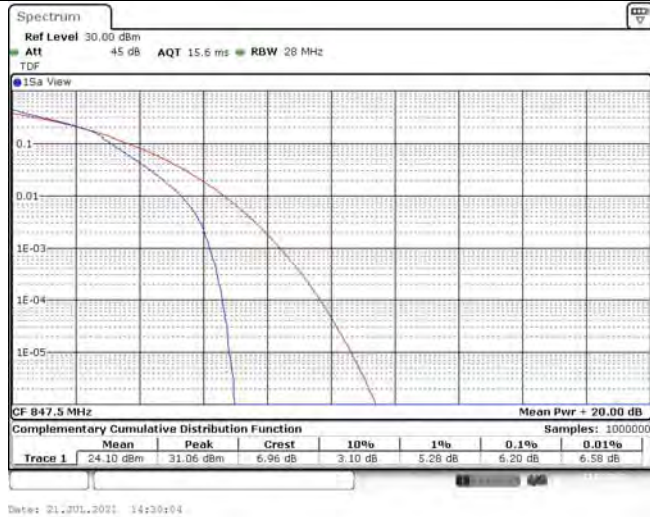

Band5-3MHz-16QAM-20635-15RB#0