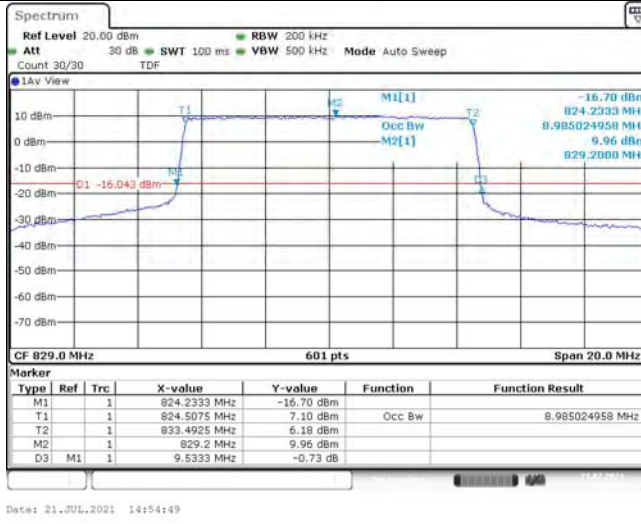

Band5-10MHz-QPSK-20525-50RB#0-8.918

Band5-10MHz-QPSK-20600-50RB#0-8.952

Band5-10MHz-16QAM-20450-50RB#0-8.985