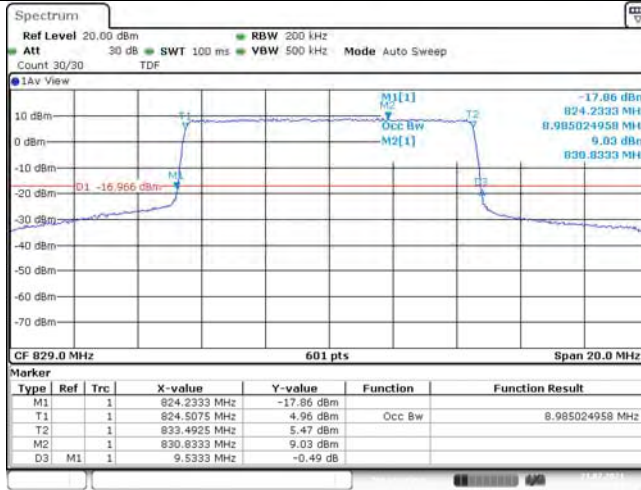

Date: 21.JUL.2021 14:55:01