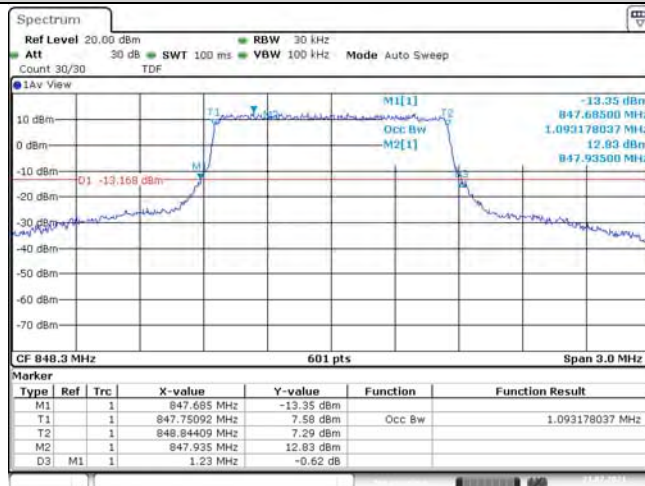

Band5-1.4MHz-16QAM-20643-6RB#0-1.093

Date: 21.JUL.2021 13:47:29

Band5-3MHz-QPSK-20415-15RB#0-2.696