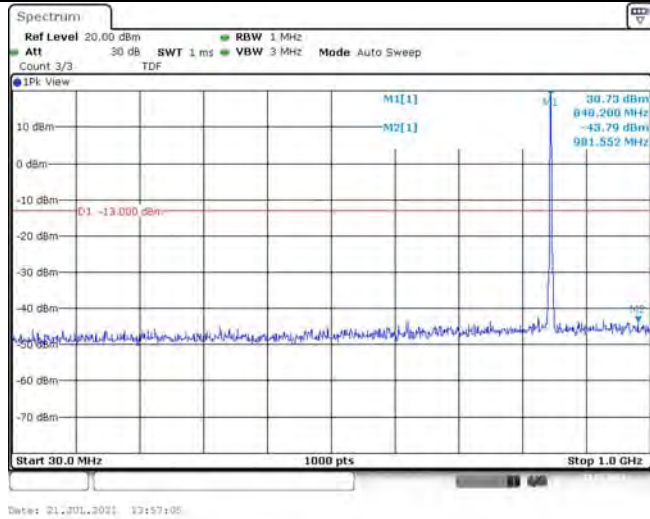

Band5-1.4MHz-16QAM-20643-1RB#0-Range1:30~1000MHz