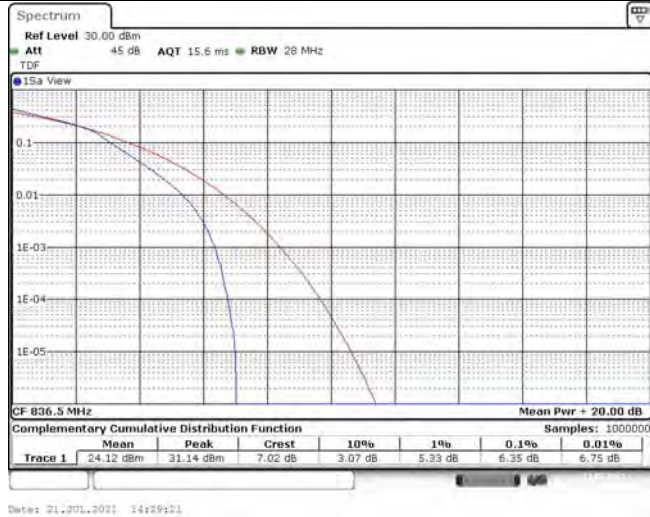

Band5-3MHz-16QAM-20525-15RB#0