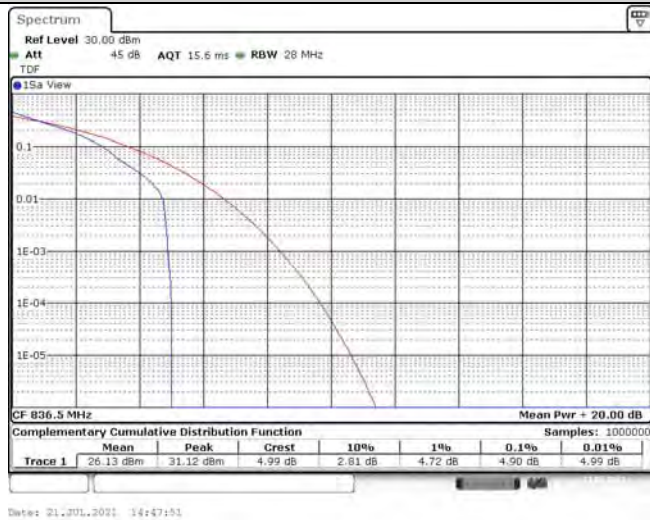

Band5-5MHz-QPSK-20525-1RB#0