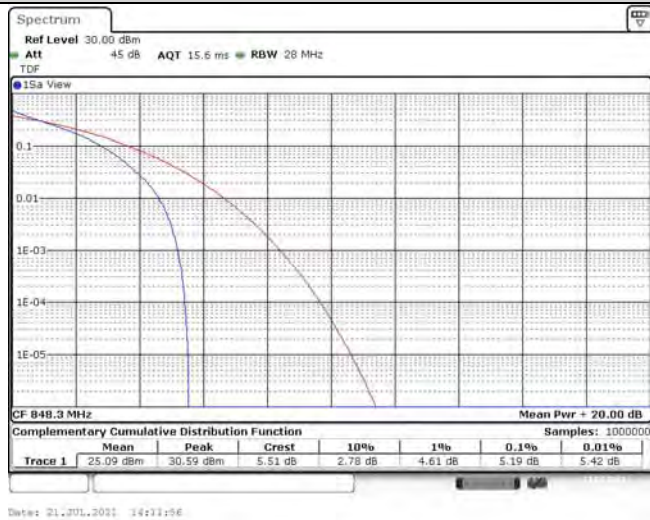

Band5-1.4MHz-QPSK-20643-6RB#0

Band5-1.4MHz-16QAM-20407-1RB#0