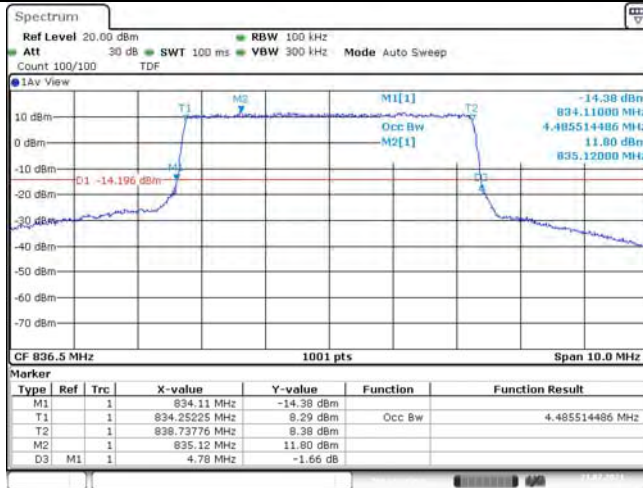

Band5-5MHz-QPSK-20525-25RB#0-4.486

Date: 21.JUL.2021 14:36:30