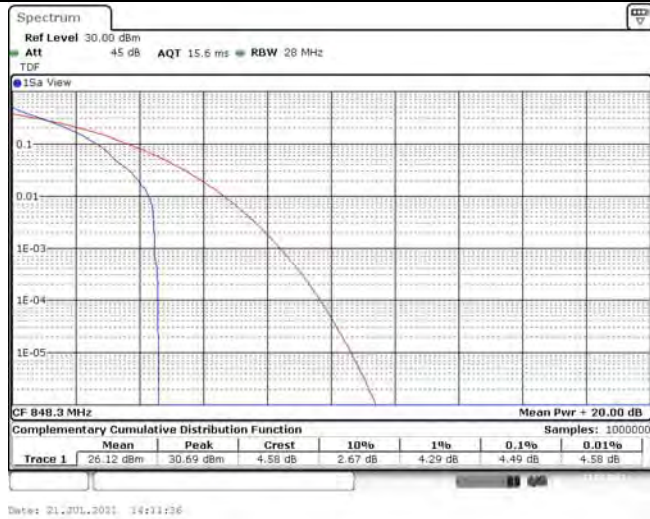

Band5-1.4MHz-QPSK-20643-1RB#0