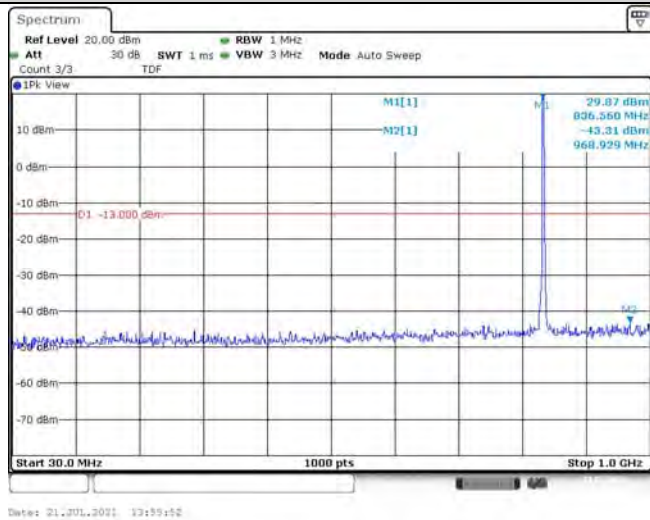

Band5-1.4MHz-QPSK-20643-1RB#0-Range1:30~1000MHz

Band5-1.4MHz-QPSK-20643-1RB#0-Range2:1000~10000MHz

Band5-1.4MHz-16QAM-20407-1RB#0-Range1:30~1000MHz

Band5-1.4MHz-16QAM-20407-1RB#0-Range2:1000~10000MHz

Band5-1.4MHz-16QAM-20525-1RB#0-Range1:30~1000MHz