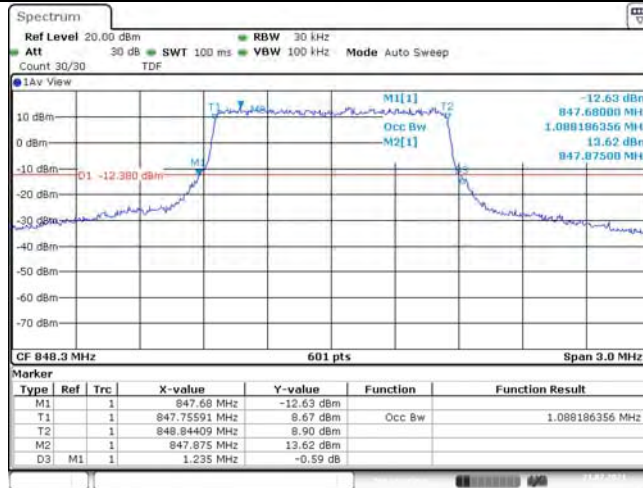

# Test Graphs

Band5-1.4MHz-QPSK-20407-6RB#0-1.093

Date: 21.JUL.2021 13:45:29

Band5-1.4MHz-QPSK-20525-6RB#0-1.088

Date: 21.JUL.2021 13:46:23

Band5-1.4MHz-QPSK-20643-6RB#0-1.088

Date: 21.JUL.2021 13:47:17

Band5-1.4MHz-16QAM-20407-6RB#0-1.088