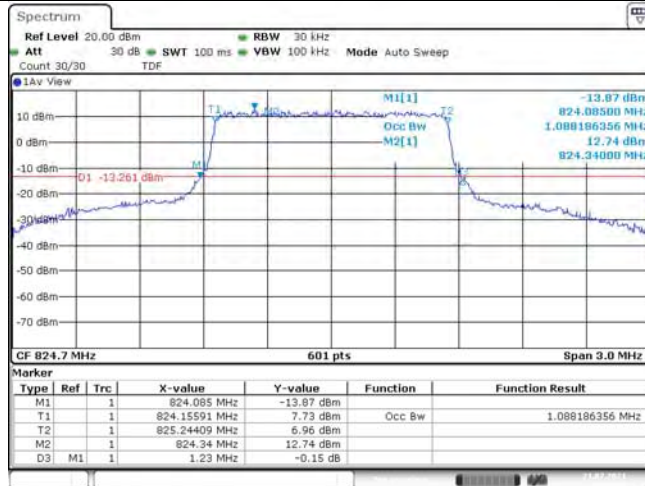

# Test Graphs

Band5-1.4MHz-QPSK-20407-6RB#0-1.093

Date: 21.JUL.2021 13:45:29

Band5-1.4MHz-QPSK-20525-6RB#0-1.088

Date: 21.JUL.2021 13:46:23

Band5-1.4MHz-QPSK-20643-6RB#0-1.088

Date: 21.JUL.2021 13:47:17

Band5-1.4MHz-16QAM-20407-6RB#0-1.088