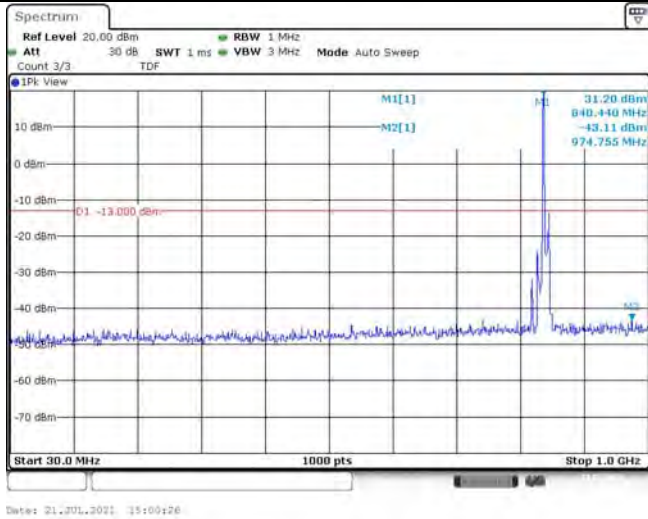

Band5-10MHz-16QAM-20600-1RB#0-Range1:30~1000MHz