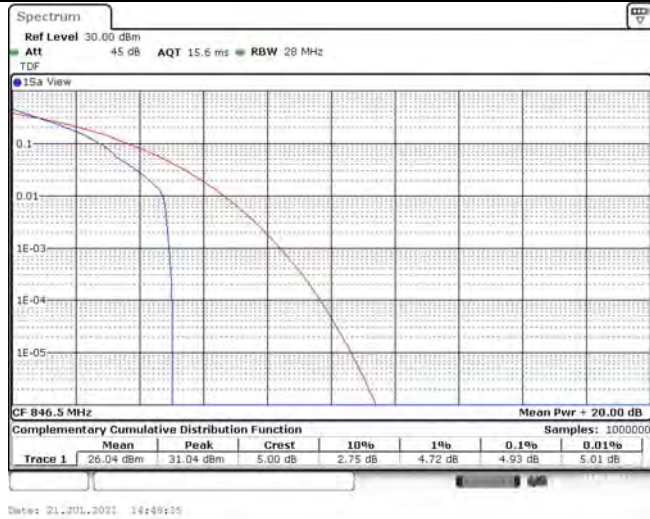

Band5-5MHz-QPSK-20625-1RB#0