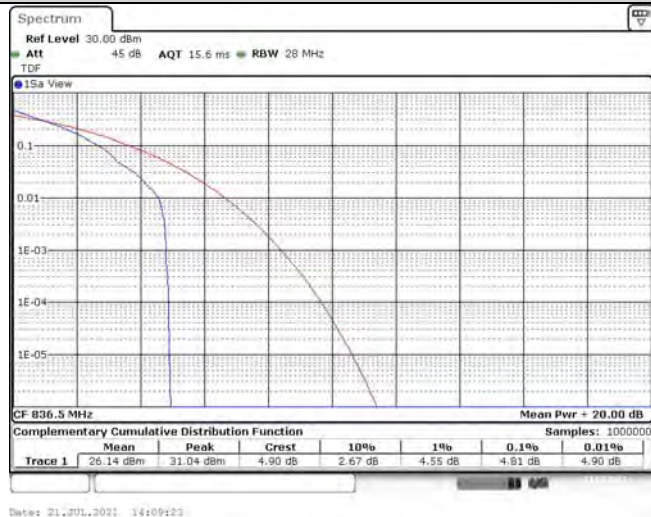

# Test Graphs

Band5-1.4MHz-QPSK-20407-1RB#0

Date: 21.JUL.2021 14:07:18

Band5-1.4MHz-QPSK-20407-6RB#0

Date: 21.JUL.2021 14:07:31

Band5-1.4MHz-QPSK-20525-1RB#0

Date: 21.JUL.2021 14:09:23