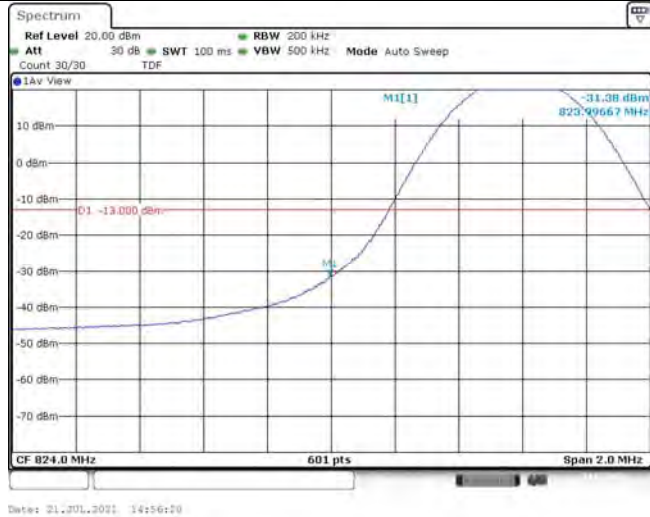

Band5-10MHz-QPSK-20600-1RB#0

Date: 21.JUL.2021 14:57:28

Band5-10MHz-QPSK-20600-1RB#49

Date: 21.JUL.2021 14:57:50

Band5-10MHz-QPSK-20600-50RB#0

Date: 21.JUL.2021 14:58:13

Band5-10MHz-16QAM-20450-1RB#0

Band5-10MHz-16QAM-20450-1RB#49