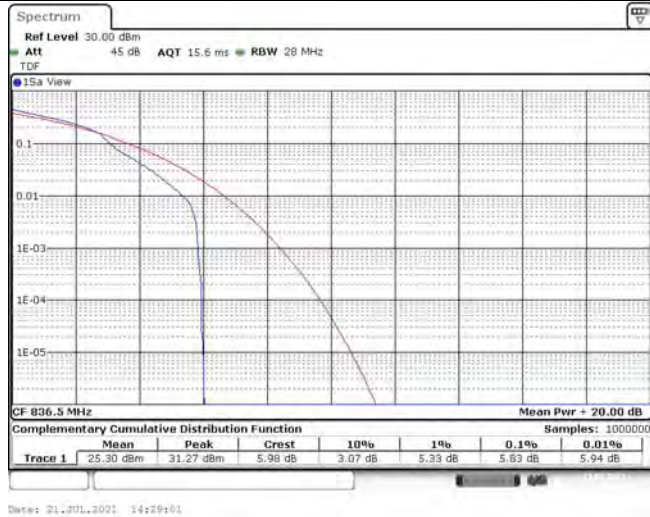

Band5-3MHz-16QAM-20525-1RB#0