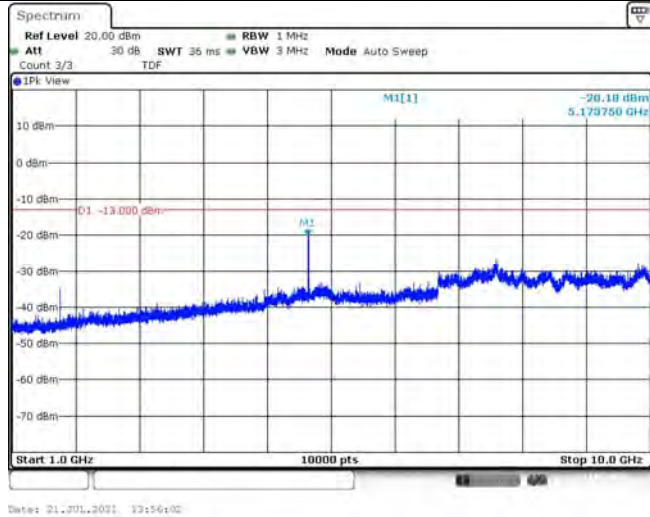

Band5-1.4MHz-16QAM-20525-1RB#0-Range2:1000~10000MHz