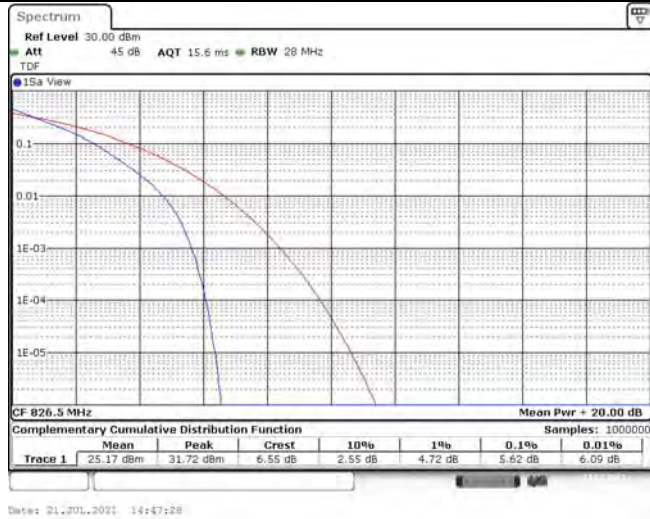

Band5-5MHz-QPSK-20425-25RB#0