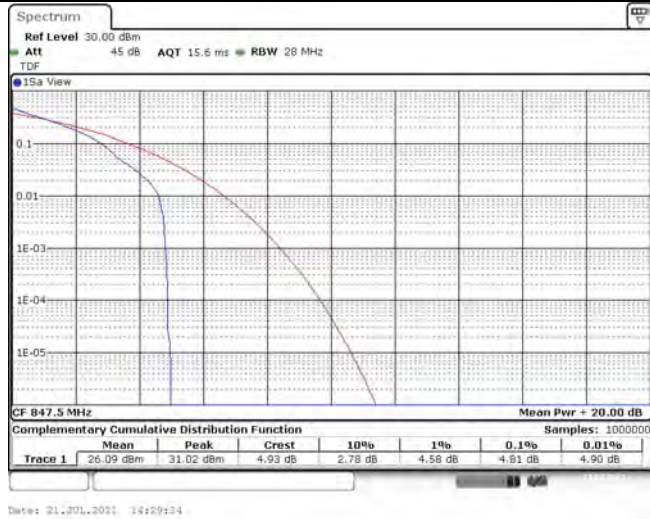

Band5-3MHz-QPSK-20635-1RB#0