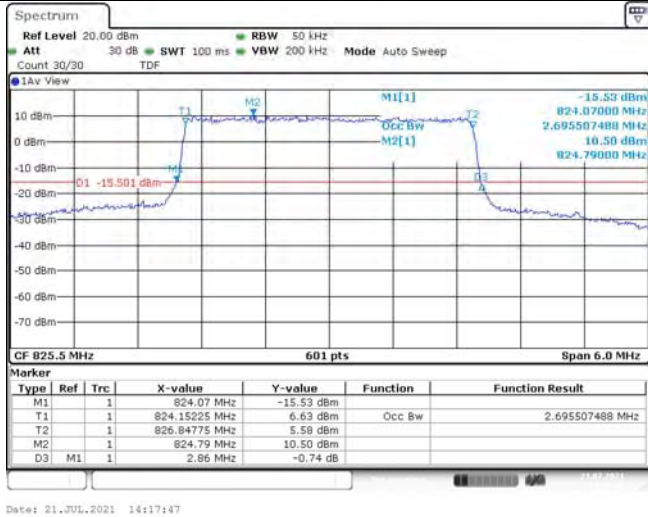

Band5-3MHz-16QAM-20525-15RB#0-2.696

Band5-3MHz-16QAM-20635-15RB#0-2.696

Band5-5MHz-QPSK-20425-25RB#0-4.496