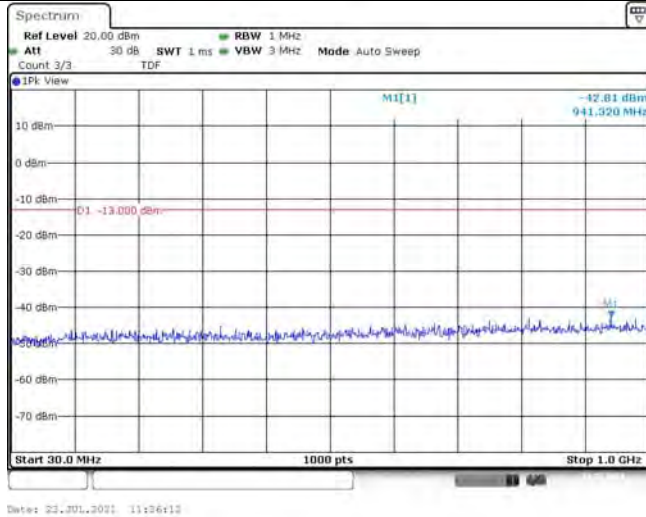

Band4-20MHz-16QAM-20300-1RB#0-Range1:30~1000MHz