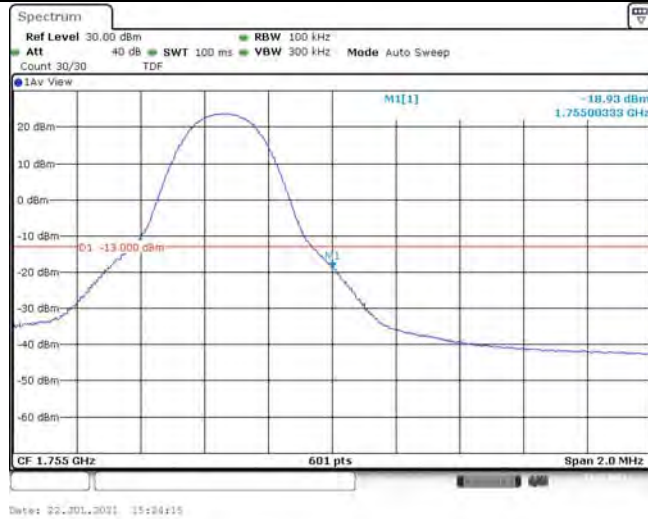

Band4-5MHz-16QAM-20300-1RB#24

Band4-5MHz-16QAM-20300-25RB#0

Band4-5MHz-16QAM-20375-1RB#0

Band4-5MHz-16QAM-20375-1RB#24

Band4-5MHz-16QAM-20375-25RB#0

Band4-10MHz-QPSK-20000-1RB#0

Band4-10MHz-QPSK-20000-1RB#49