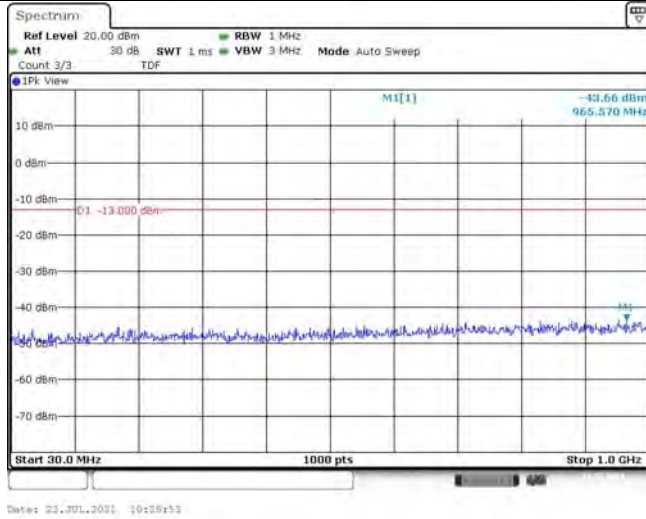

Band4-1.4MHz-16QAM-20300-1RB#0-Range1:30~1000MHz