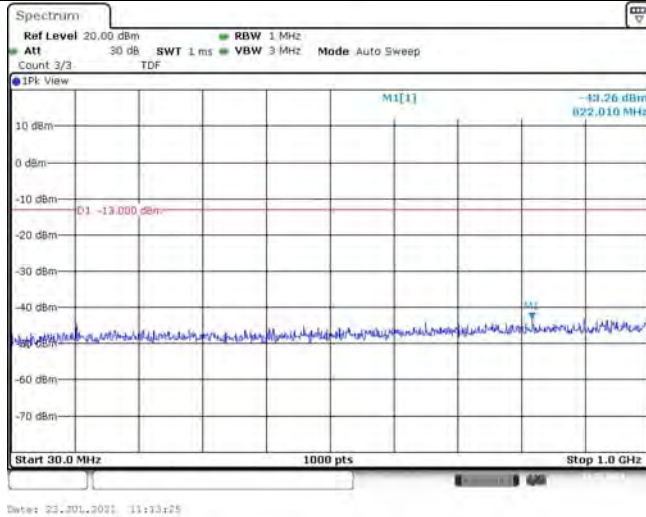

Band4-10MHz-16QAM-20300-1RB#0-Range1:30~1000MHz