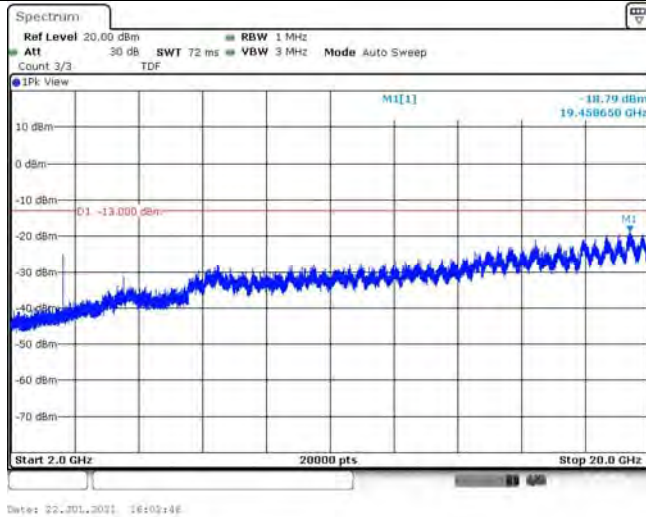

Band4-15MHz-16QAM-20175-1RB#0-Range3:2000~20000MHz