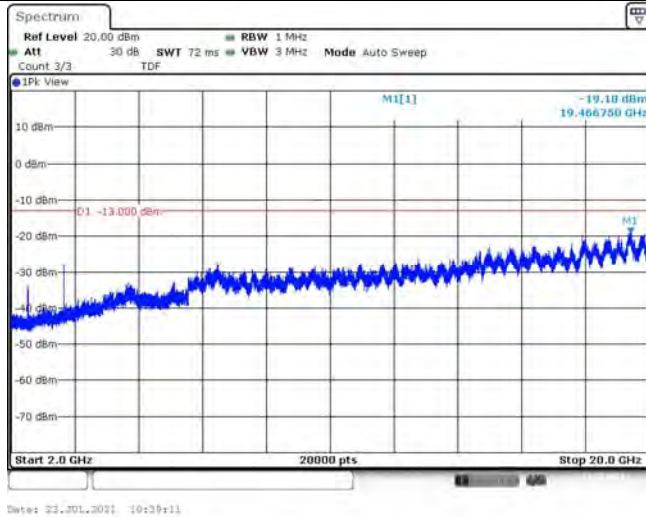

Band4-1.4MHz-16QAM-20300-1RB#0-Range3:2000~20000MHz