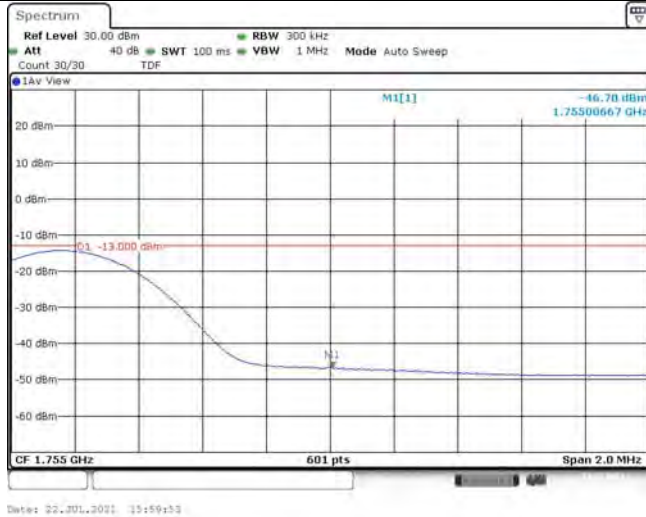

Band4-10MHz-16QAM-20350-1RB#0

Band4-10MHz-16QAM-20350-1RB#49

Band4-10MHz-16QAM-20350-50RB#0

Band4-15MHz-QPSK-20025-1RB#0

Band4-15MHz-QPSK-20025-1RB#74

Band4-15MHz-QPSK-20025-75RB#0

Band4-15MHz-QPSK-20325-1RB#0