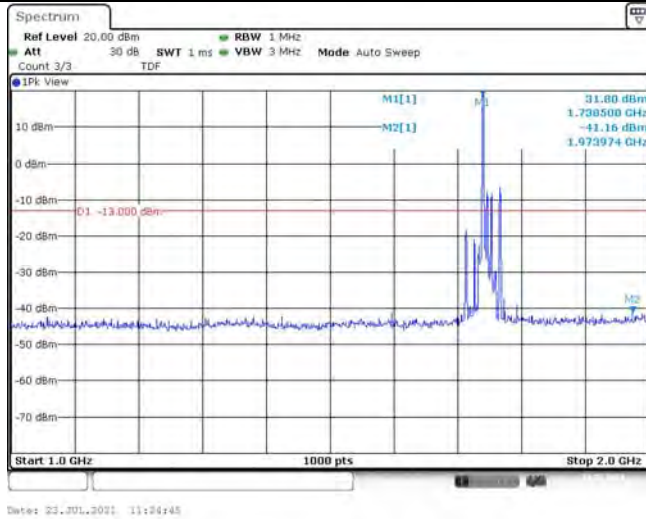

Band4-15MHz-16QAM-20175-1RB#0-Range3:2000~20000MHz

Band4-15MHz-16QAM-20300-1RB#0-Range1:30~1000MHz

Band4-15MHz-16QAM-20300-1RB#0-Range2:1000~2000MHz

Band4-15MHz-16QAM-20300-1RB#0-Range3:2000~20000MHz

Band4-15MHz-16QAM-20325-1RB#0-Range1:30~1000MHz