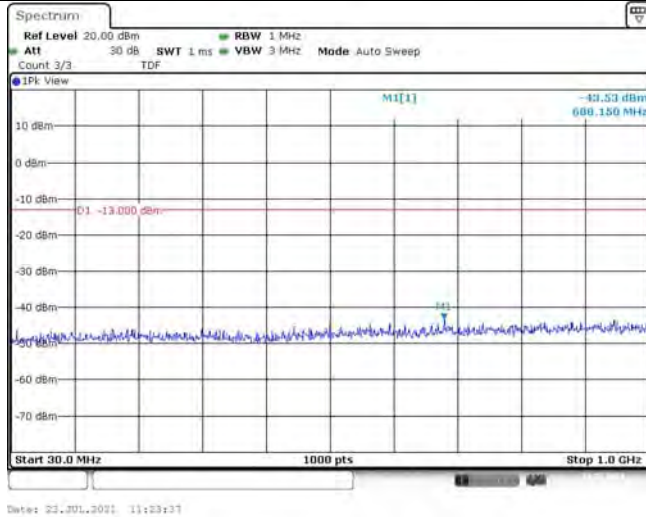

Band4-15MHz-16QAM-20025-1RB#0-Range1:30~1000MHz