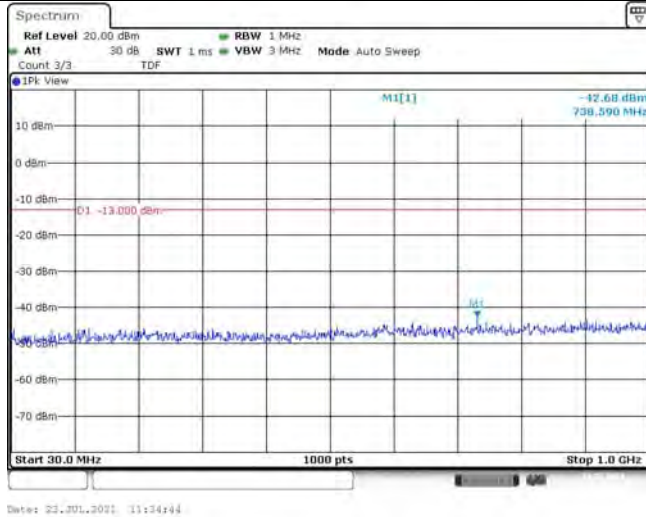

Band4-20MHz-QPSK-20050-1RB#0-Range1:30~1000MHz