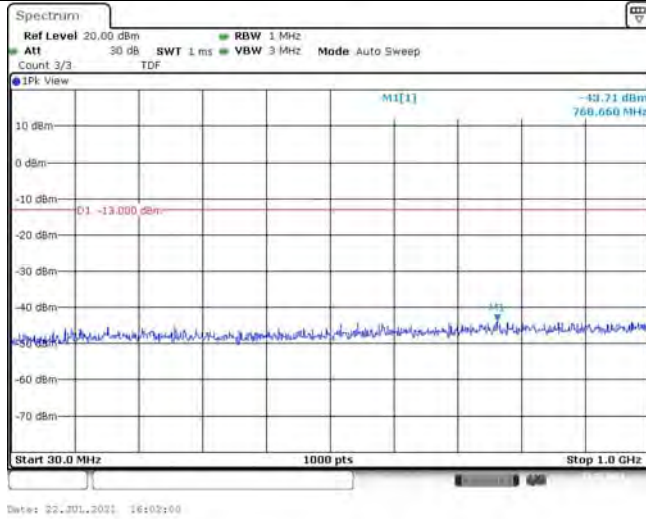

Band4-15MHz-QPSK-20175-1RB#0-Range1:30~1000MHz