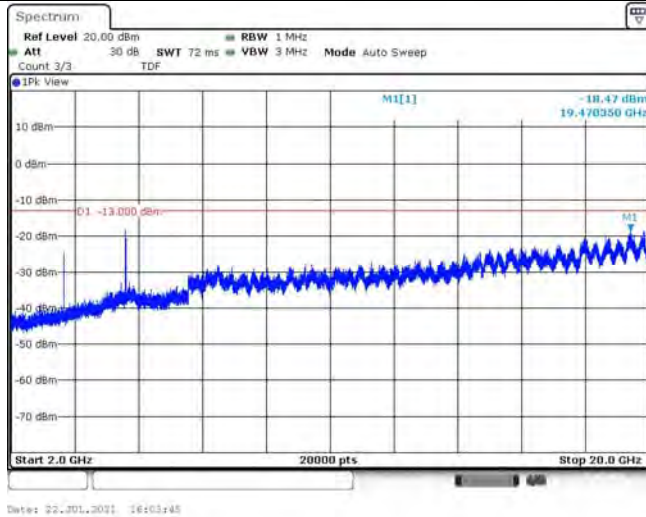

Band4-15MHz-16QAM-20325-1RB#0-Range3:2000~20000MHz