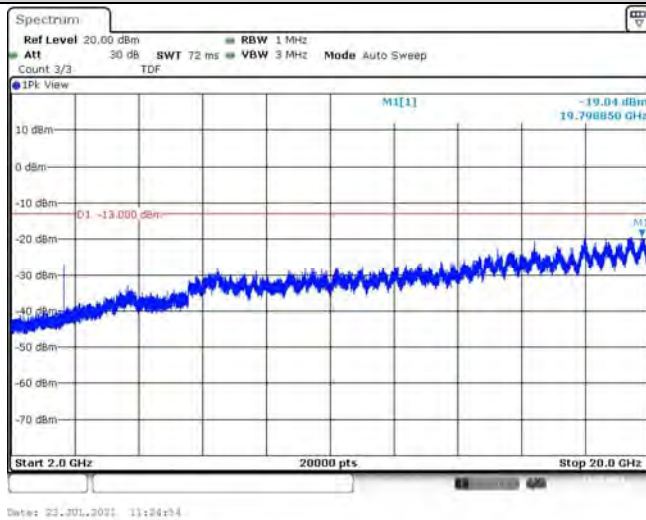

Band4-15MHz-16QAM-20175-1RB#0-Range3:2000~20000MHz

Band4-15MHz-16QAM-20300-1RB#0-Range1:30~1000MHz

Band4-15MHz-16QAM-20300-1RB#0-Range2:1000~2000MHz

Band4-15MHz-16QAM-20300-1RB#0-Range3:2000~20000MHz

Band4-15MHz-16QAM-20325-1RB#0-Range1:30~1000MHz