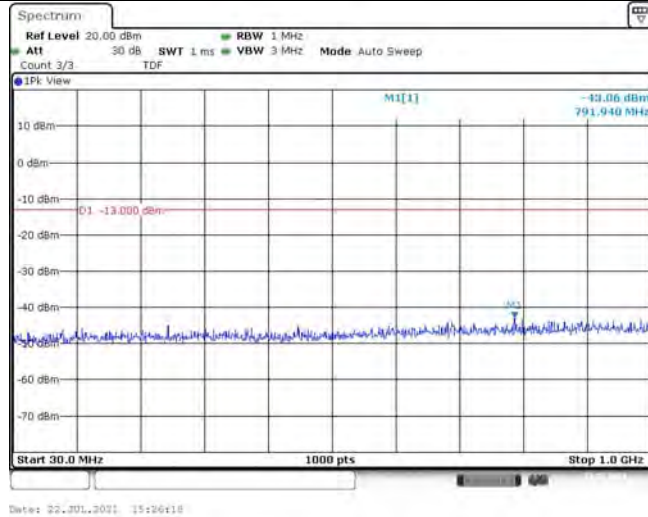

Band4-5MHz-16QAM-20175-1RB#0-Range1:30~1000MHz