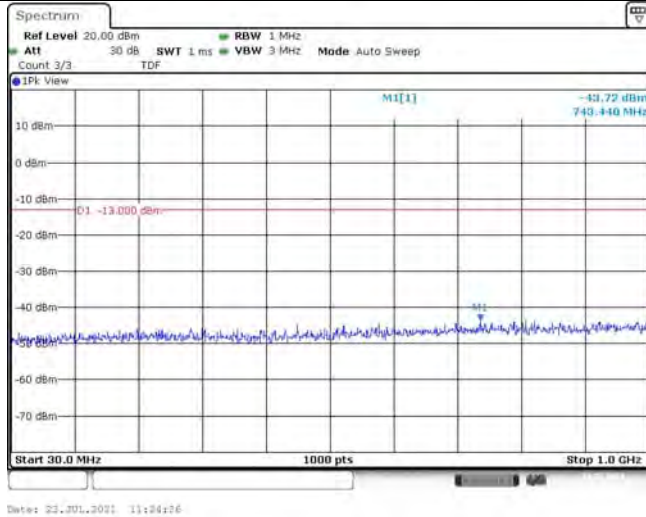

Band4-15MHz-16QAM-20300-1RB#0-Range1:30~1000MHz