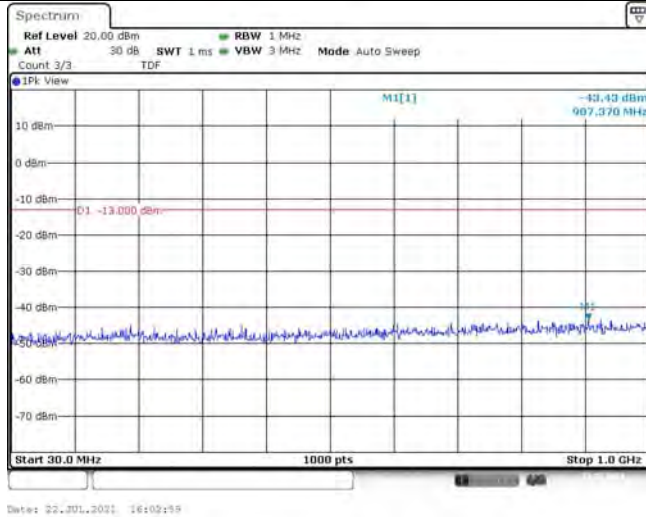

Band4-15MHz-QPSK-20325-1RB#0-Range1:30~1000MHz