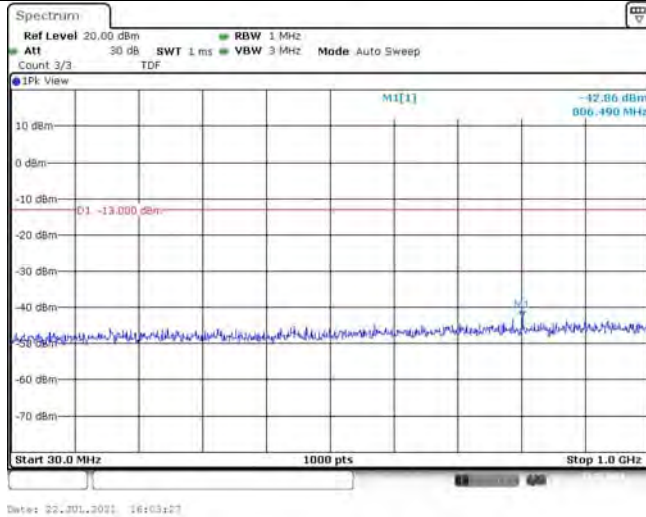

Band4-15MHz-16QAM-20175-1RB#0-Range3:2000~20000MHz

Band4-15MHz-16QAM-20300-1RB#0-Range1:30~1000MHz

Band4-15MHz-16QAM-20300-1RB#0-Range2:1000~2000MHz

Band4-15MHz-16QAM-20300-1RB#0-Range3:2000~20000MHz

Band4-15MHz-16QAM-20325-1RB#0-Range1:30~1000MHz