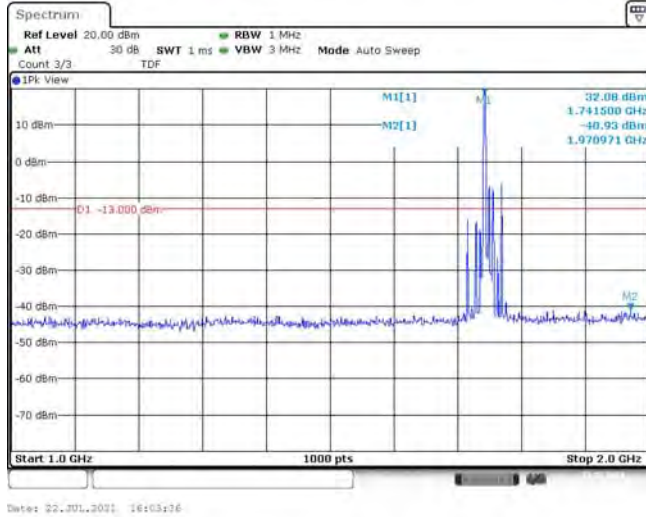

Band4-15MHz-16QAM-20325-1RB#0-Range2:1000~2000MHz