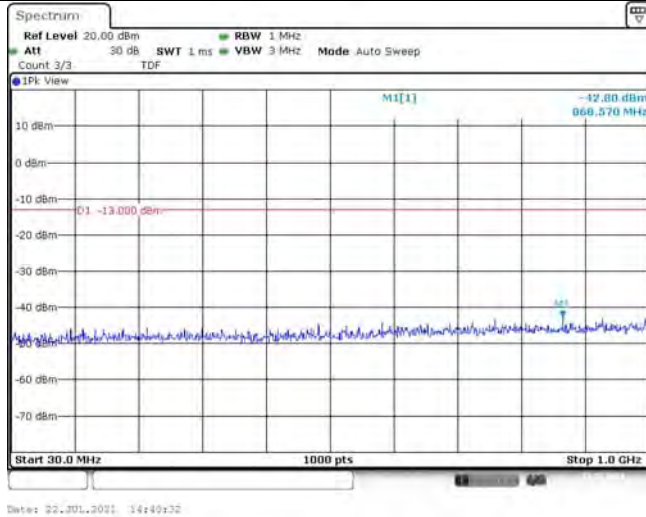

Band4-1.4MHz-16QAM-20175-1RB#0-Range1:30~1000MHz