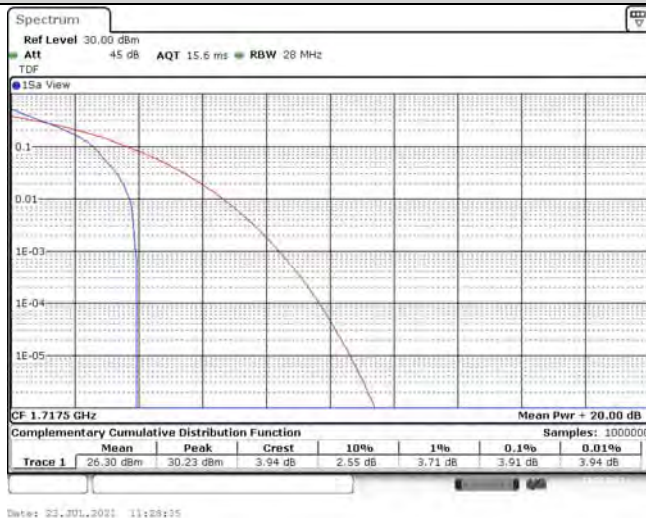

Band4-15MHz-QPSK-20025-1RB#0