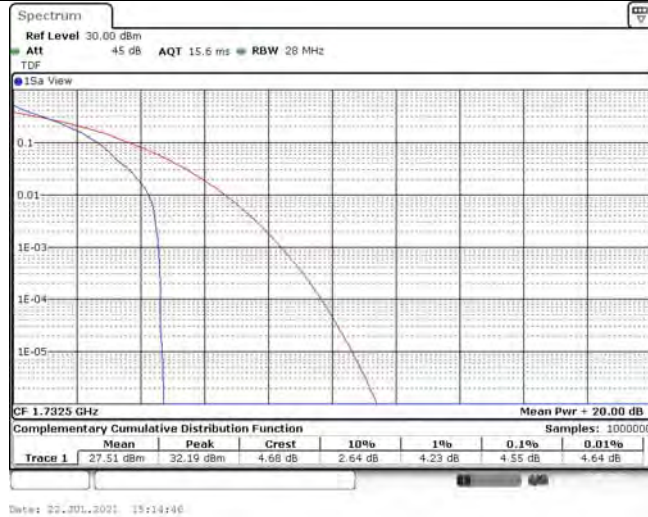

Band4-3MHz-QPSK-20175-1RB#0