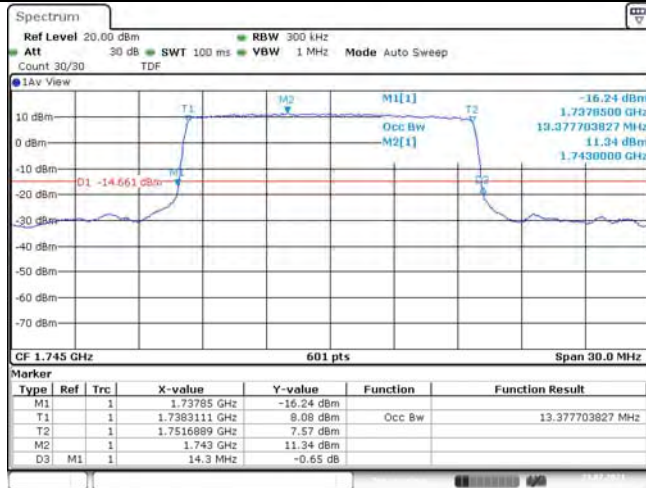

Band4-15MHz-QPSK-20300-75RB#0-13.378

Date: 23.JUL.2021 11:21:35