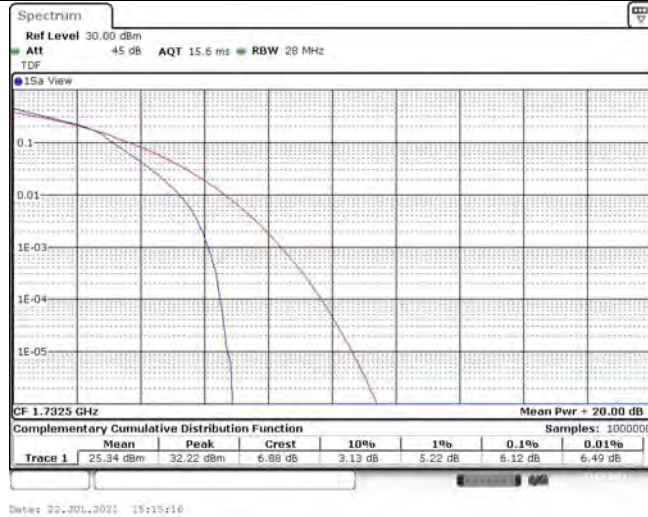

Band4-3MHz-16QAM-20175-15RB#0