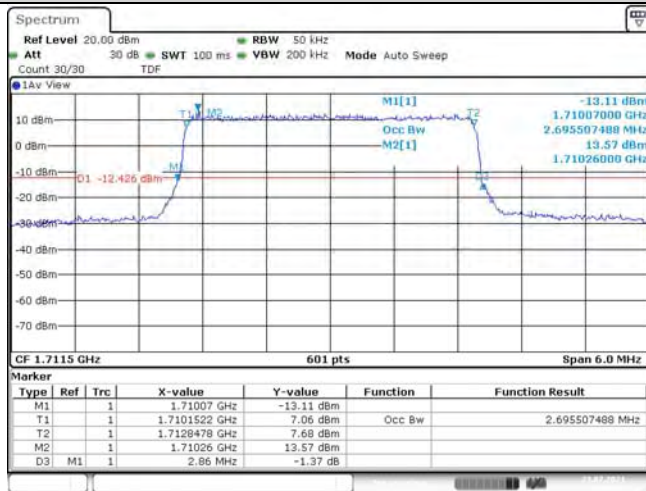

Band4-3MHz-QPSK-19965-15RB#0-2.696

Date: 23.JUL.2021 10:46:20

Band4-3MHz-QPSK-20175-15RB#0-2.696