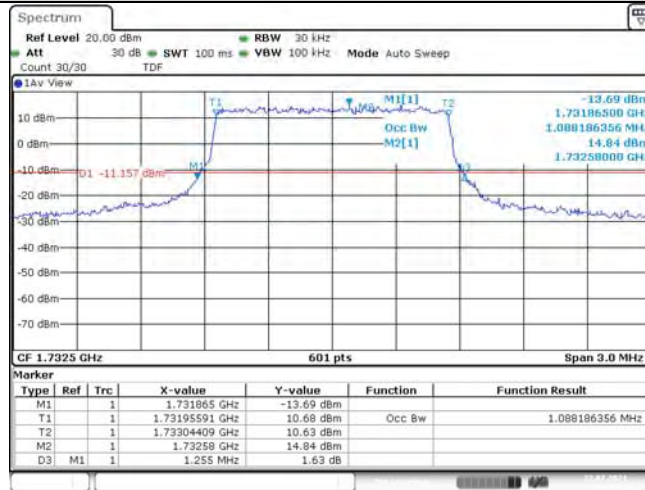

Band4-1.4MHz-QPSK-20175-6RB#0-1.088

Date: 22.JUL.2021 14:31:22