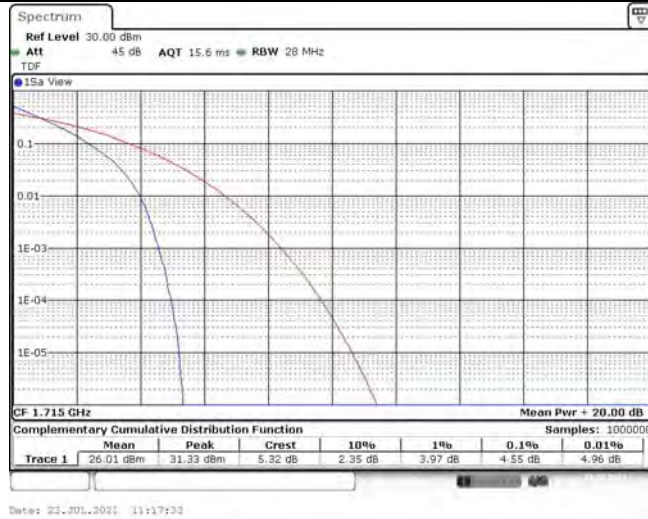

Band4-10MHz-QPSK-20000-50RB#0