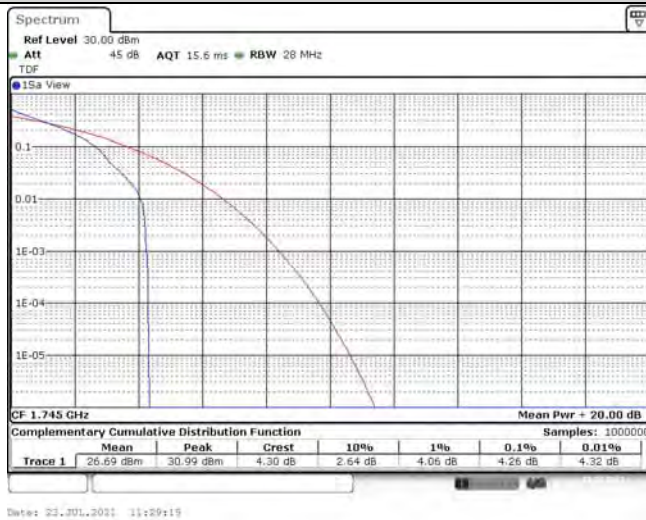

Band4-15MHz-QPSK-20300-1RB#0