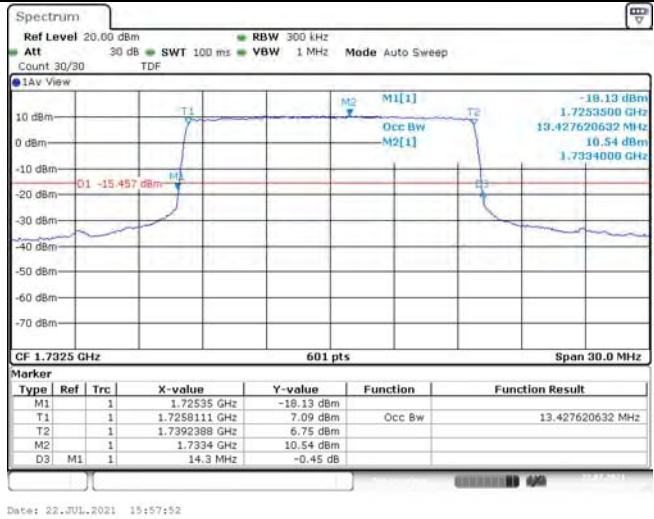

Band4-15MHz-16QAM-20175-75RB#0-13.428