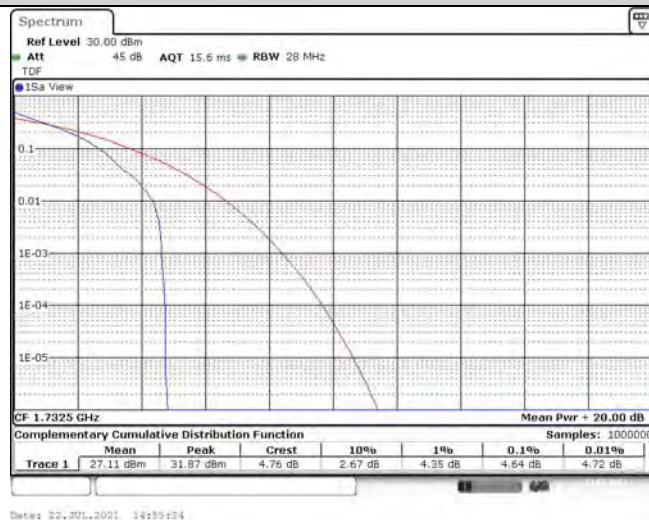

# Test Graphs

Band4-1.4MHz-QPSK-19957-1RB#0

Date: 23.JUL.2021 10:42:28

Band4-1.4MHz-QPSK-19957-6RB#0

Date: 23.JUL.2021 10:42:48

Band4-1.4MHz-QPSK-20175-1RB#0

Date: 23.JUL.2021 14:55:24

Band4-1.4MHz-QPSK-20175-6RB#0