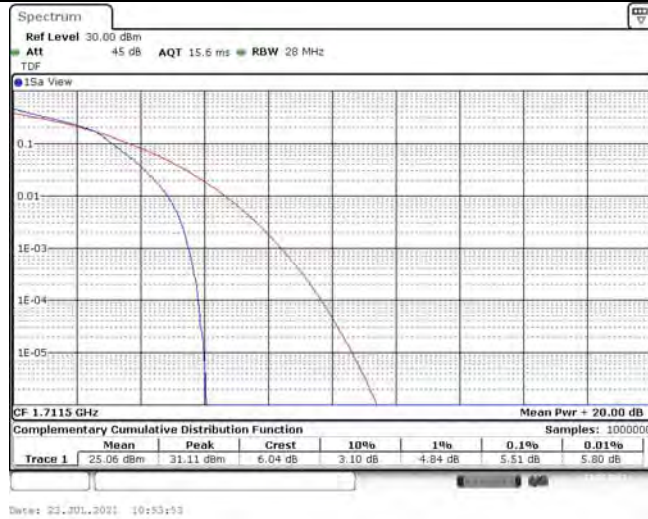

Band4-3MHz-16QAM-19965-15RB#0