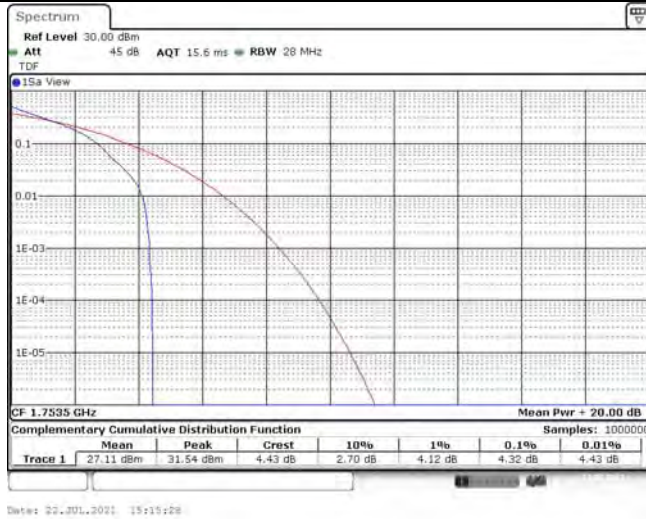

Band4-3MHz-QPSK-20385-1RB#0