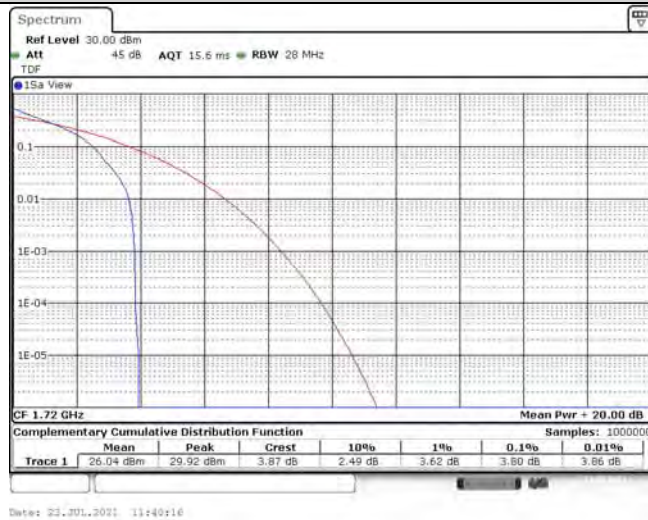

Band4-20MHz-QPSK-20050-1RB#0