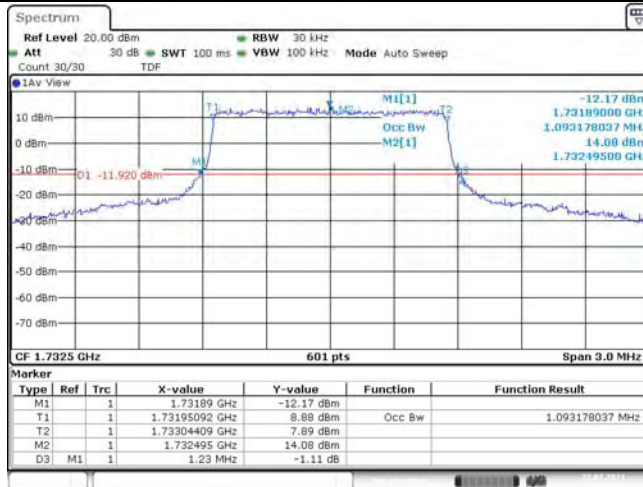

Band4-1.4MHz-16QAM-20175-6RB#0-1.093

Date: 22.JUL.2021 14:31:34

Band4-1.4MHz-16QAM-20300-6RB#0-1.088