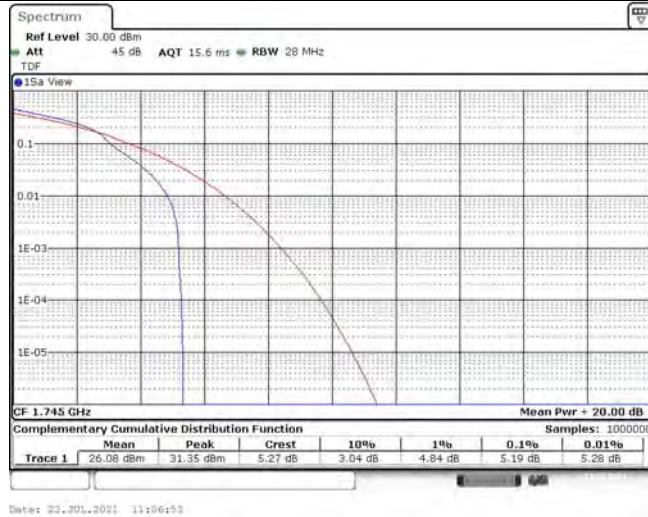

Band4-5MHz-16QAM-20300-1RB#0