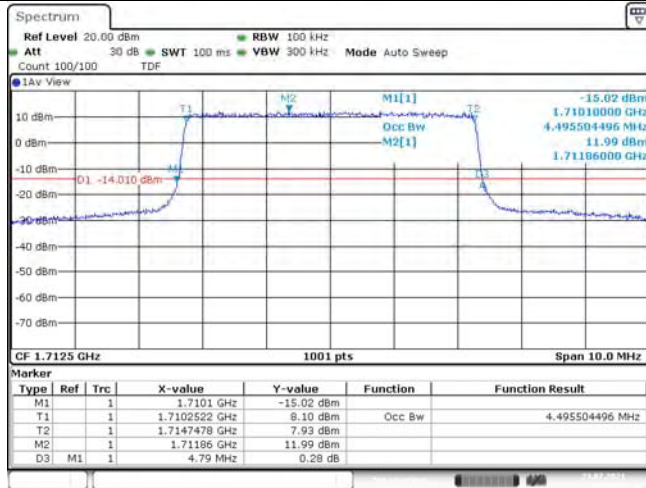

Band4-5MHz-16QAM-19975-25RB#0-4.496

Date: 23.JUL.2021 10:57:45

Band4-5MHz-16QAM-20175-25RB#0-4.505