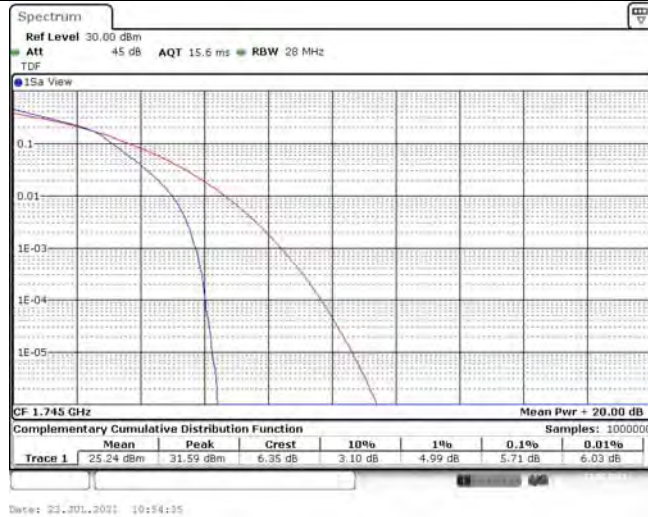

Band4-3MHz-16QAM-20300-15RB#0