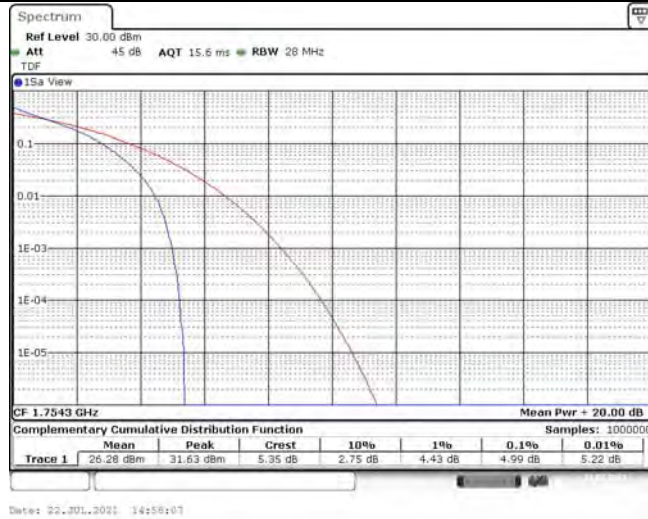

Band4-1.4MHz-QPSK-20393-6RB#0