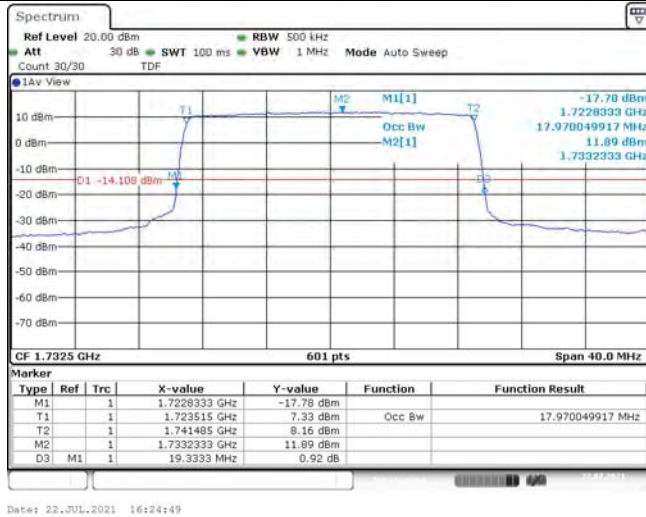

### Band4-15MHz-16QAM-20025-75RB#0-13.378

Band4-15MHz-16QAM-20175-75RB#0-13.428

Band4-15MHz-16QAM-20300-75RB#0-13.378

Band4-15MHz-16QAM-20325-75RB#0-13.428

Band4-20MHz-QPSK-20050-100RB#0-17.97

Band4-20MHz-QPSK-20175-100RB#0-17.97