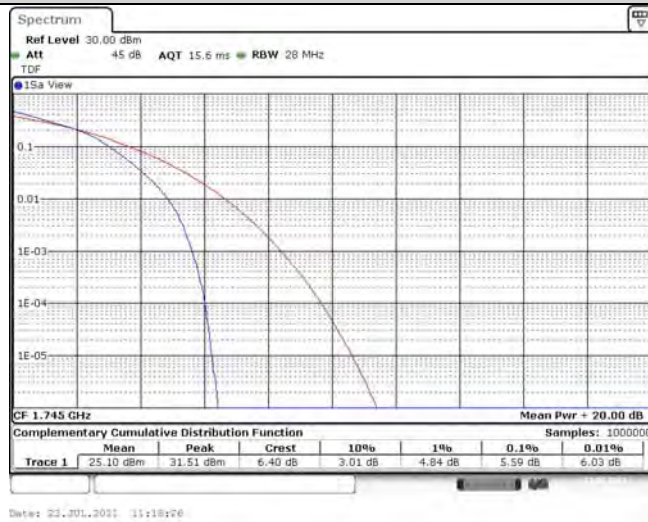

Band4-10MHz-16QAM-20300-50RB#0