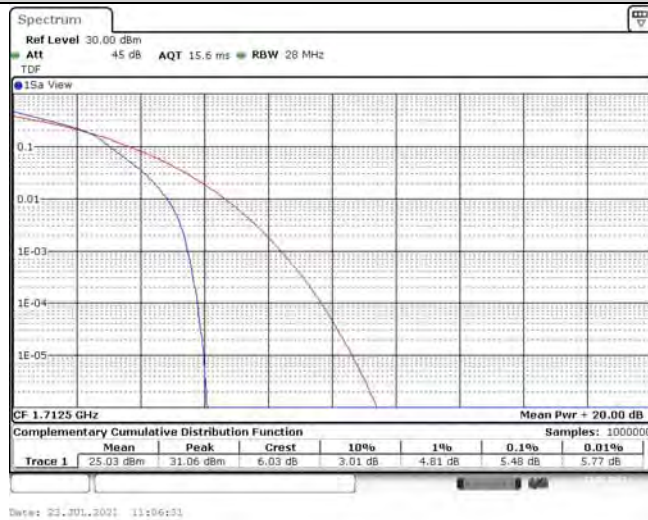

Band4-5MHz-16QAM-19975-25RB#0