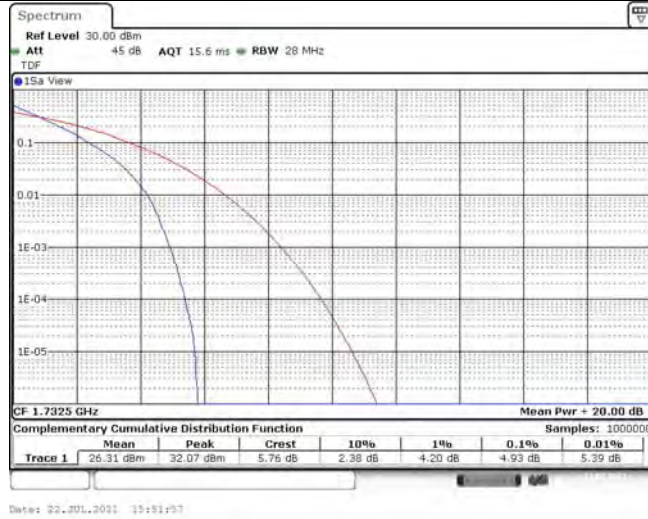

Band4-10MHz-QPSK-20175-50RB#0