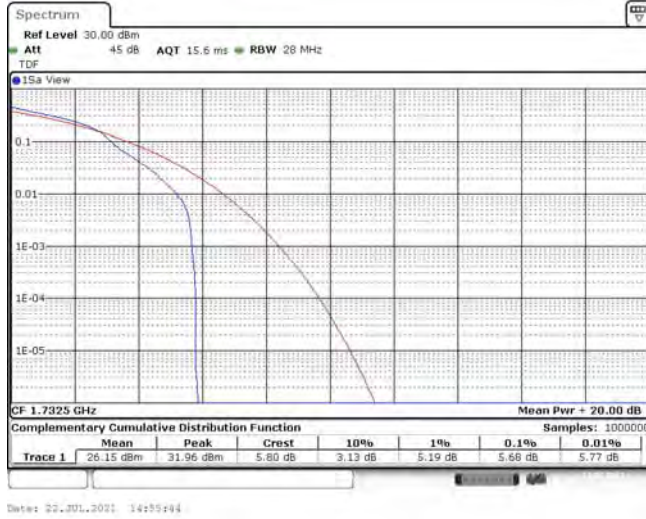

Band4-1.4MHz-16QAM-20175-1RB#0