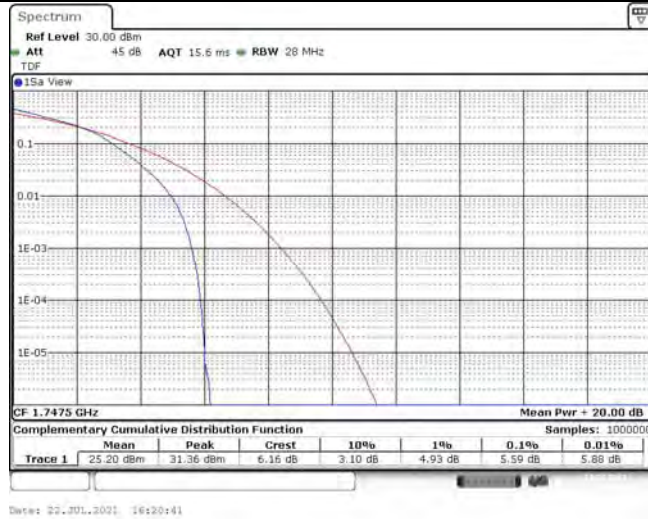

Band4-15MHz-16QAM-20325-75RB#0