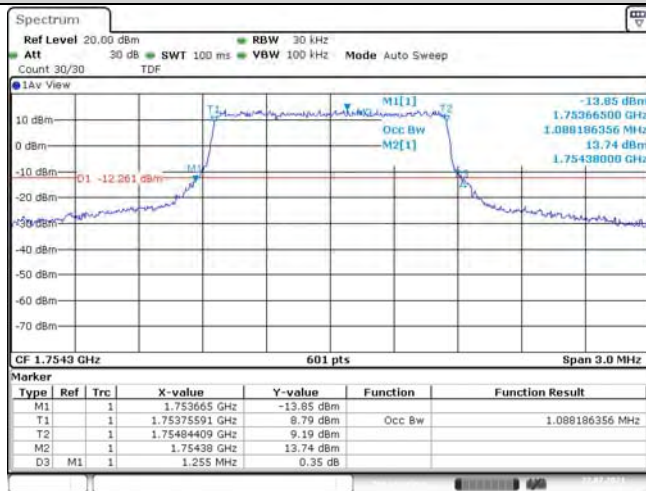

Band4-1.4MHz-16QAM-20393-6RB#0-1.088

Date: 22.JUL.2021 14:31:59