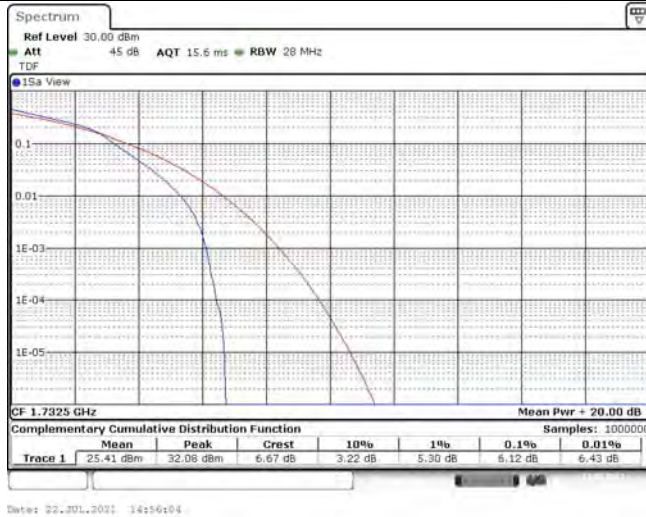

Band4-1.4MHz-16QAM-20175-6RB#0