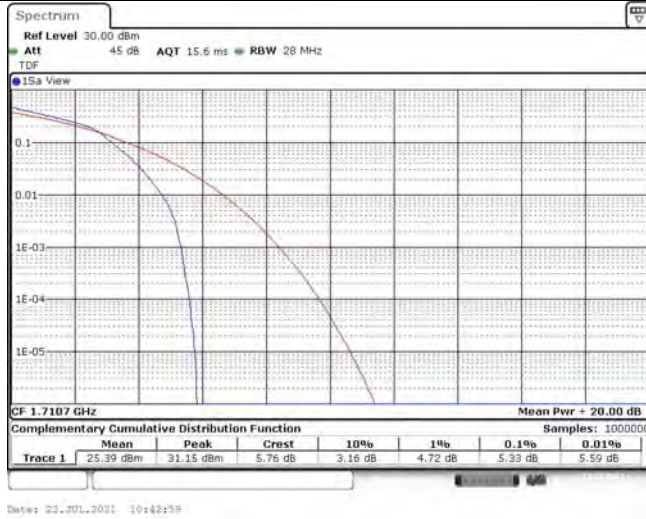

Band4-1.4MHz-16QAM-19957-6RB#0