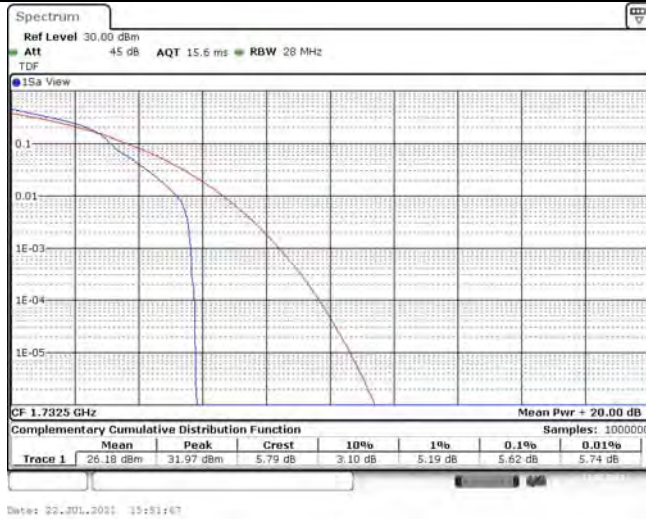

Band4-10MHz-16QAM-20175-1RB#0