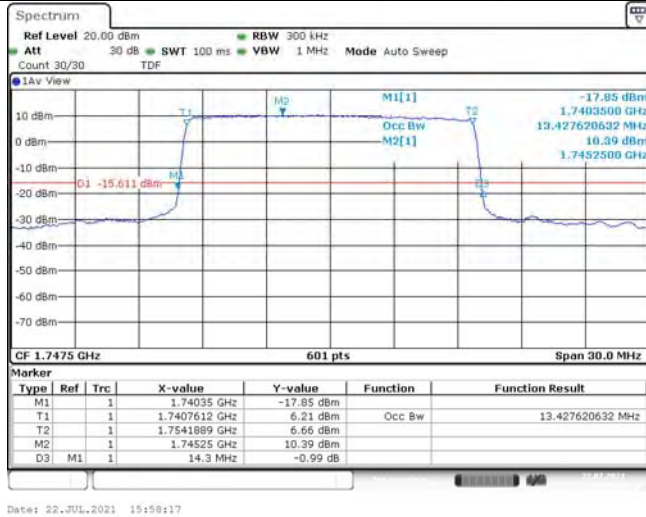

### Band4-15MHz-16QAM-20025-75RB#0-13.378

Band4-15MHz-16QAM-20175-75RB#0-13.428

Band4-15MHz-16QAM-20300-75RB#0-13.378

Band4-15MHz-16QAM-20325-75RB#0-13.428

Band4-20MHz-QPSK-20050-100RB#0-17.97

Band4-20MHz-QPSK-20175-100RB#0-17.97