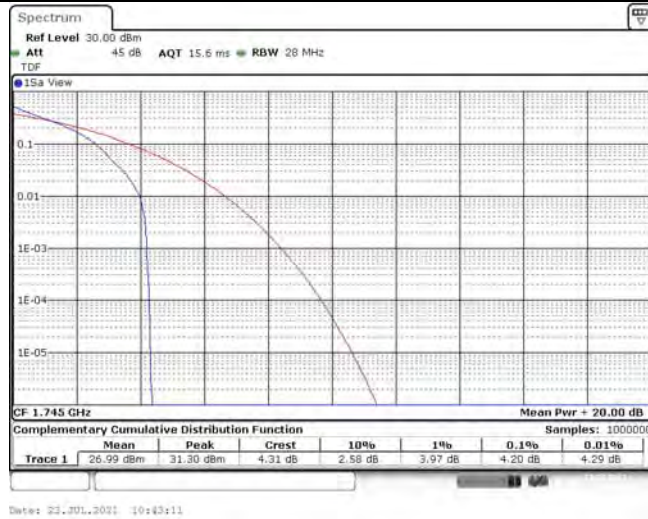

Band4-1.4MHz-QPSK-20300-1RB#0