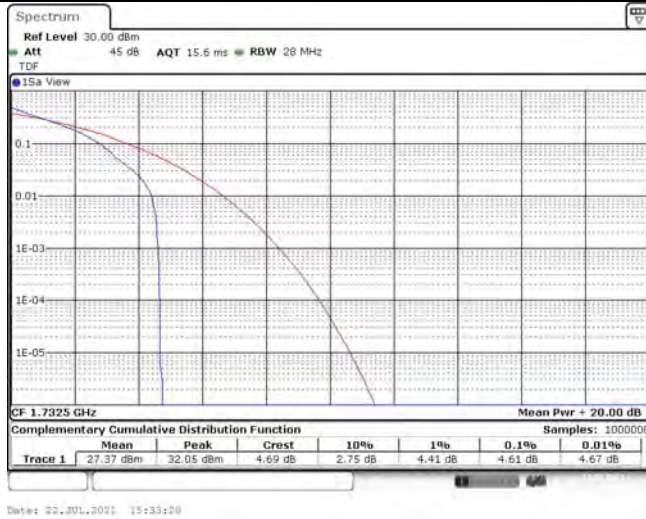

Band4-5MHz-QPSK-20175-1RB#0