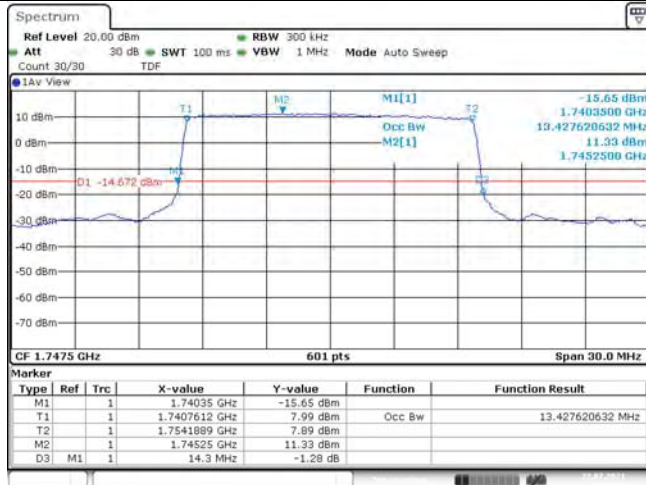

Band4-15MHz-QPSK-20325-75RB#0-13.428

Date: 22.JUL.2021 15:58:06

Band4-15MHz-16QAM-20025-75RB#0-13.378