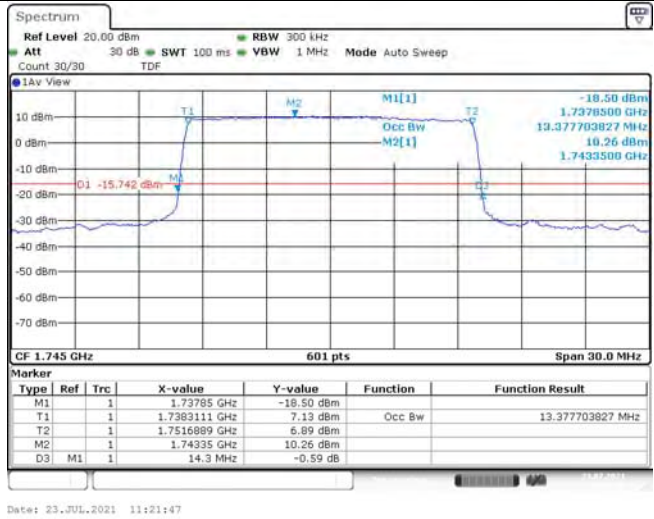

Band4-15MHz-16QAM-20300-75RB#0-13.378

Band4-15MHz-16QAM-20325-75RB#0-13.428