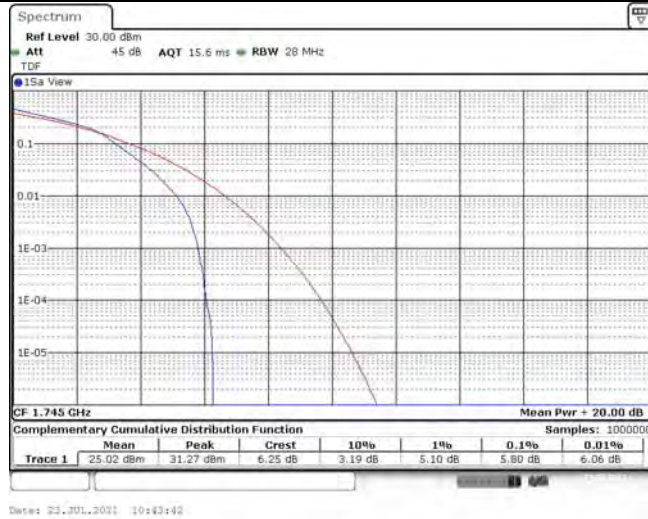

Band4-1.4MHz-16QAM-20300-6RB#0