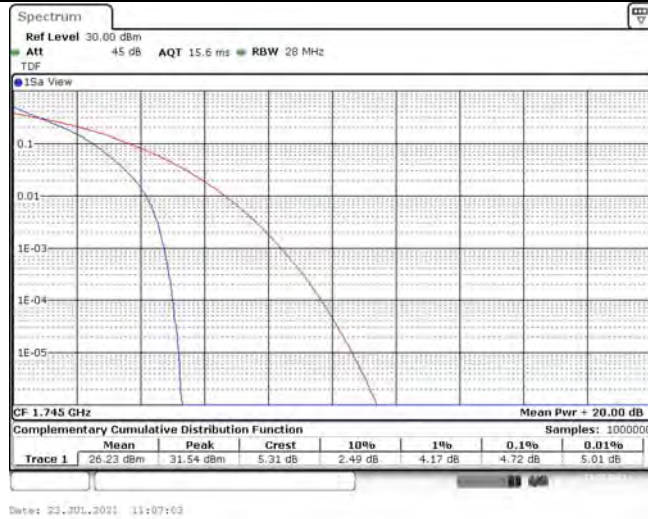

Band4-5MHz-QPSK-20300-25RB#0