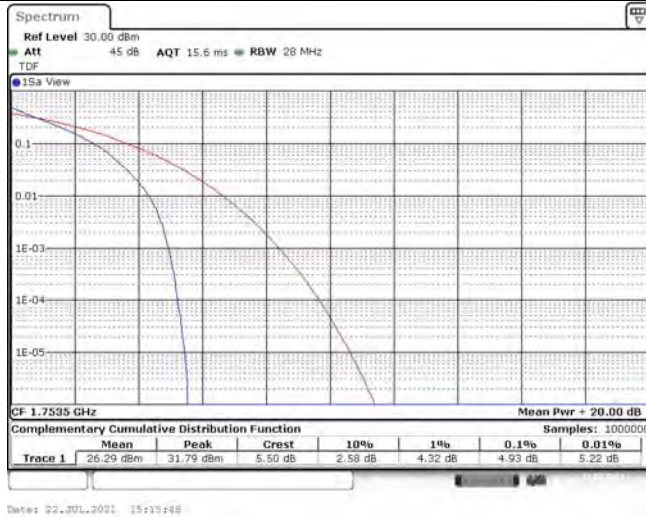

Band4-3MHz-QPSK-20385-15RB#0