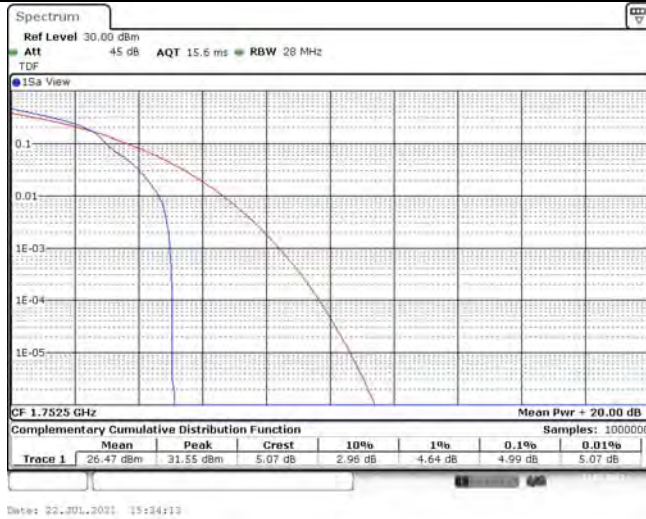

Band4-5MHz-16QAM-20375-1RB#0