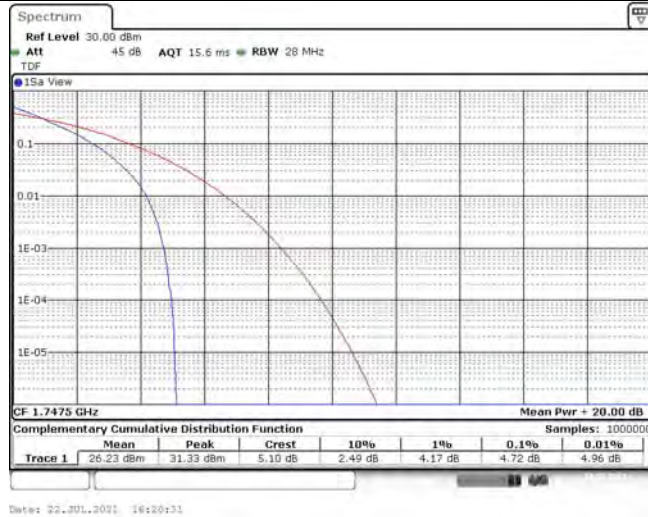

Band4-15MHz-QPSK-20325-75RB#0