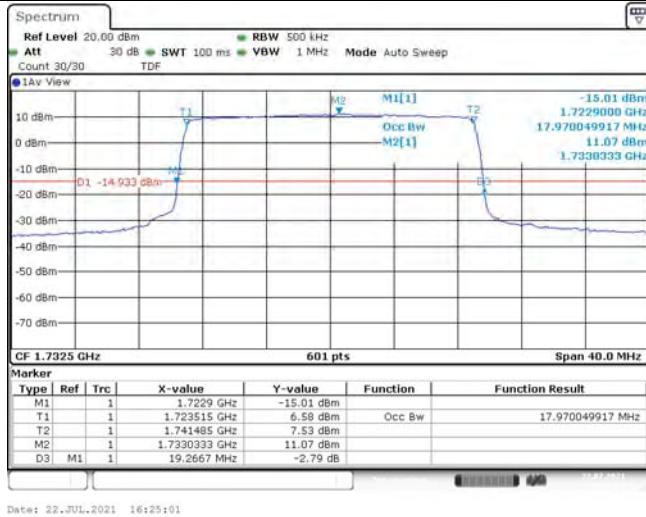

Band4-20MHz-16QAM-20175-100RB#0-17.97

Band4-20MHz-16QAM-20300-100RB#0-17.97