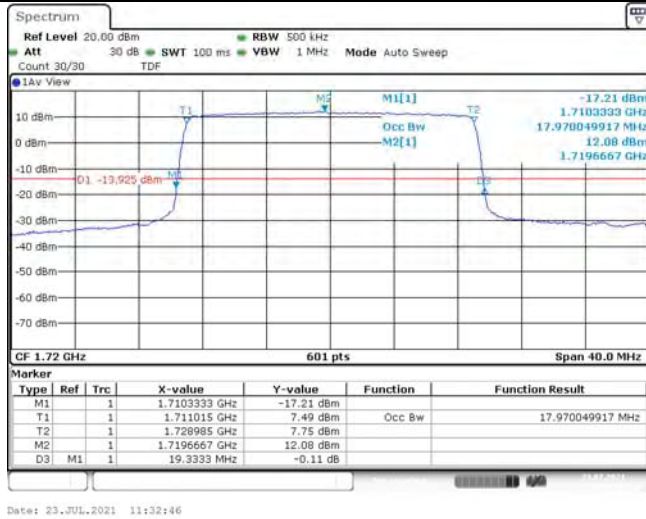

### Band4-15MHz-16QAM-20025-75RB#0-13.378

Band4-15MHz-16QAM-20175-75RB#0-13.428

Band4-15MHz-16QAM-20300-75RB#0-13.378

Band4-15MHz-16QAM-20325-75RB#0-13.428

Band4-20MHz-QPSK-20050-100RB#0-17.97

Band4-20MHz-QPSK-20175-100RB#0-17.97