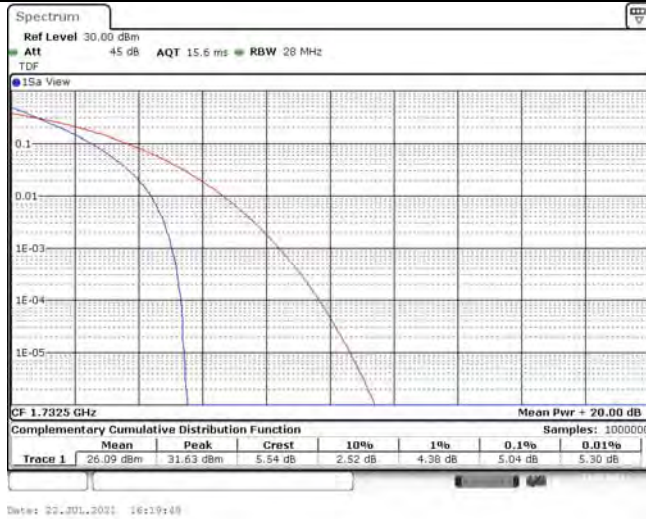

Band4-15MHz-QPSK-20175-75RB#0