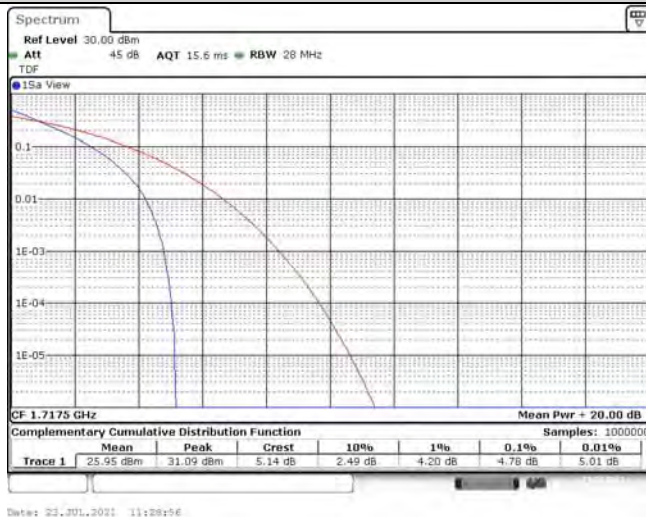

Band4-15MHz-QPSK-20025-75RB#0