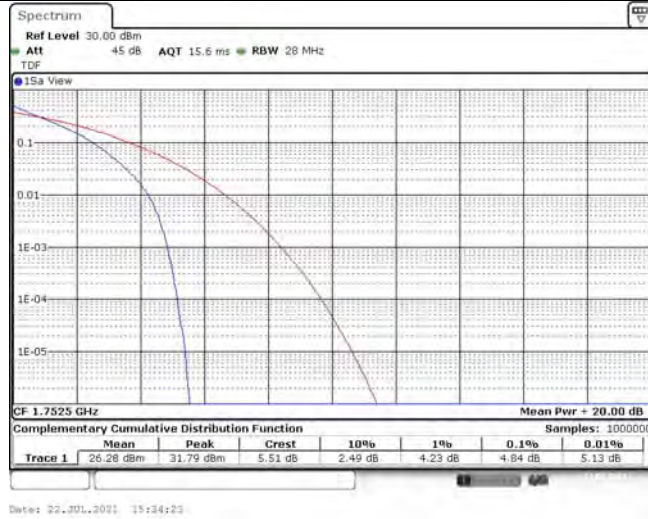

Band4-5MHz-QPSK-20375-25RB#0