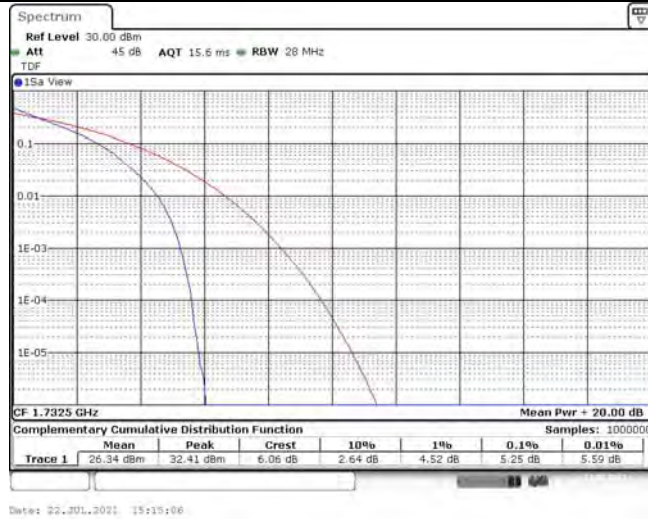

Band4-3MHz-QPSK-20175-15RB#0