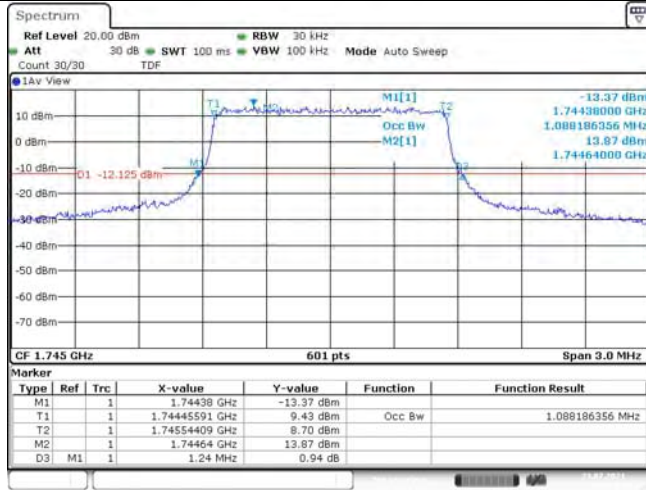

Date: 22.JUL.2021 14:31:48

Band4-1.4MHz-16QAM-19957-6RB#0-1.088

Date: 23.JUL.2021 10:35:37

Band4-1.4MHz-16QAM-20175-6RB#0-1.093

Date: 22.JUL.2021 14:31:34

Band4-1.4MHz-16QAM-20300-6RB#0-1.088

Date: 23.JUL.2021 10:36:03