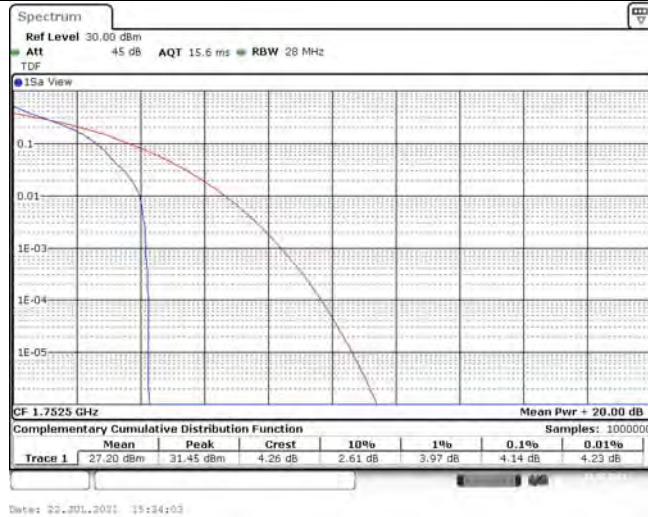

Band4-5MHz-QPSK-20375-1RB#0