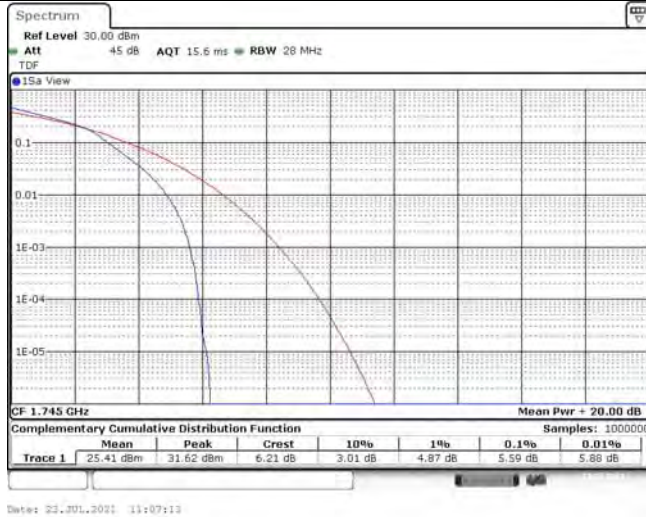

Band4-5MHz-16QAM-20300-25RB#0