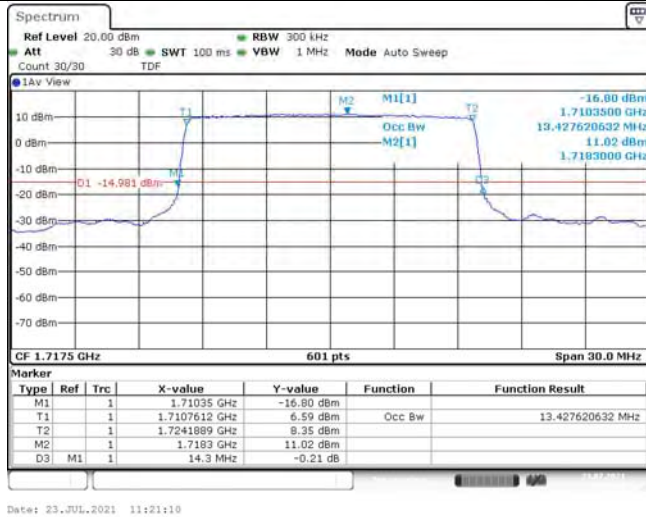

Band4-15MHz-QPSK-20025-75RB#0-13.428

Band4-15MHz-QPSK-20175-75RB#0-13.478