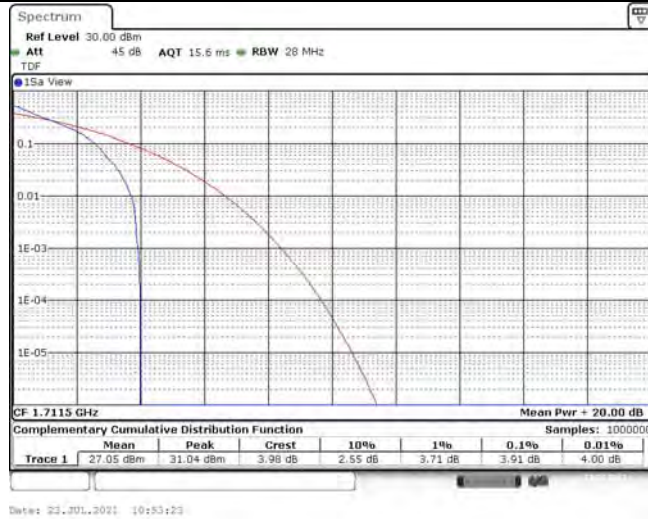

Band4-3MHz-QPSK-19965-1RB#0