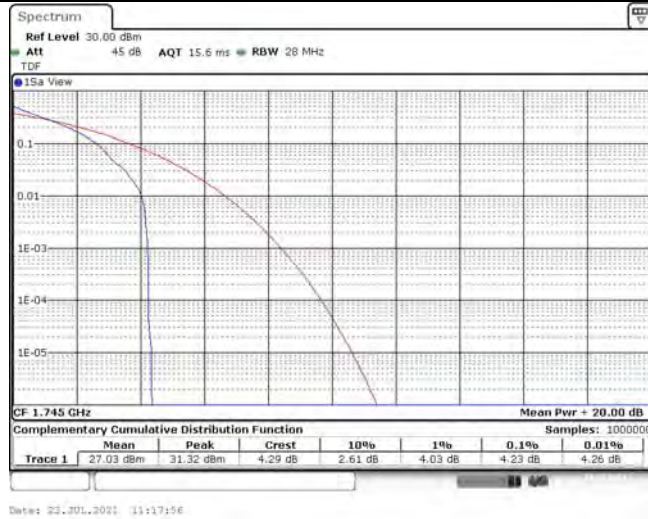

Band4-10MHz-QPSK-20300-1RB#0