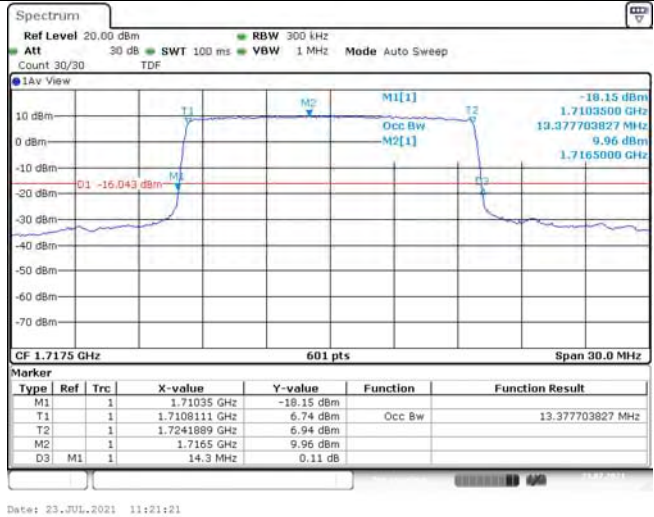

Band4-15MHz-16QAM-20175-75RB#0-13.428

Band4-15MHz-16QAM-20300-75RB#0-13.378

Band4-15MHz-16QAM-20325-75RB#0-13.428