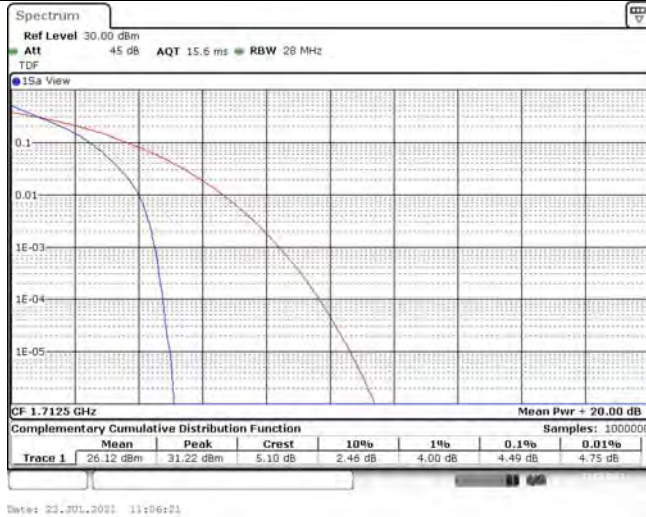

Band4-5MHz-QPSK-19975-25RB#0