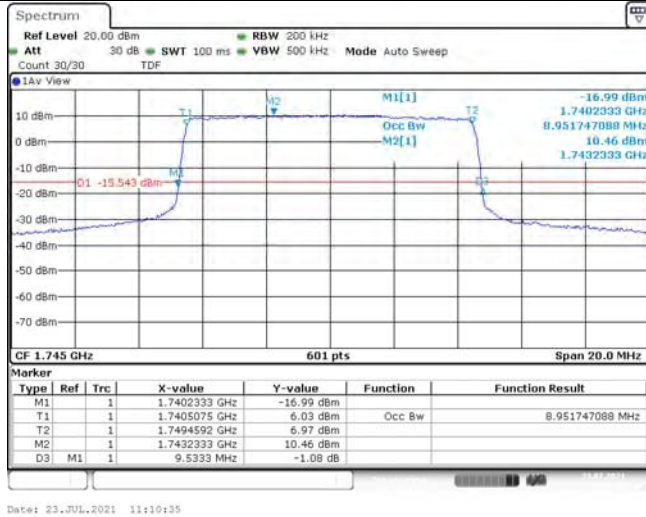

Band4-10MHz-16QAM-20350-50RB#0-8.952

Band4-15MHz-QPSK-20025-75RB#0-13.428

Band4-15MHz-QPSK-20175-75RB#0-13.478