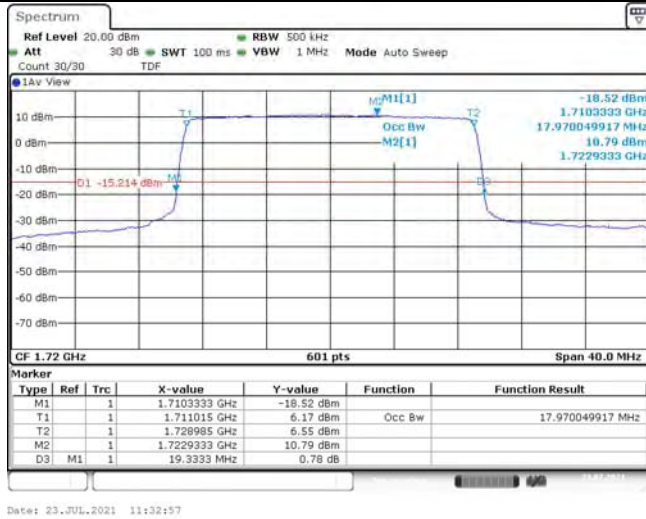

Band4-20MHz-16QAM-20050-100RB#0-17.97