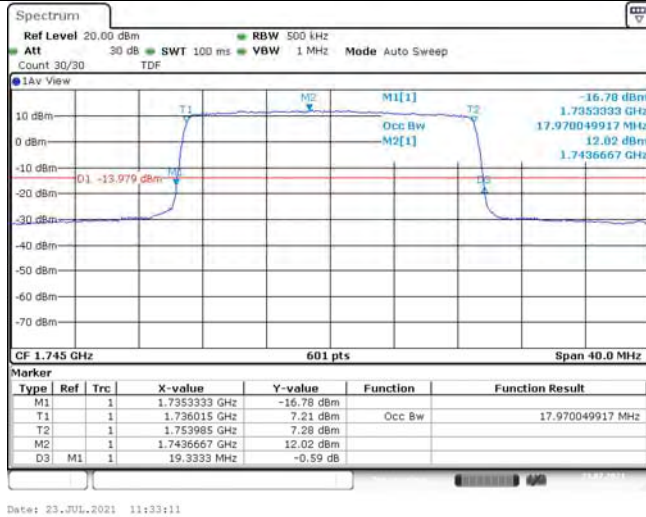

Band4-20MHz-16QAM-20050-100RB#0-17.97

Band4-20MHz-16QAM-20175-100RB#0-17.97

Band4-20MHz-16QAM-20300-100RB#0-17.97