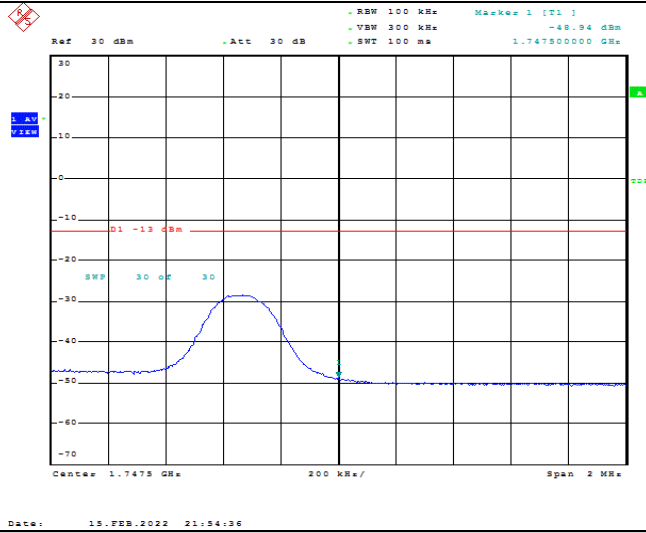

Band66-5MHz-QPSK-132322-1RB#0

Band66-5MHz-QPSK-132322-1RB#24

Band66-5MHz-QPSK-132322-25RB#0

Band66-5MHz-16QAM-131997-1RB#0

Band66-5MHz-16QAM-131997-1RB#24

Band66-5MHz-16QAM-131997-25RB#0

Band66-5MHz-16QAM-132322-1RB#0