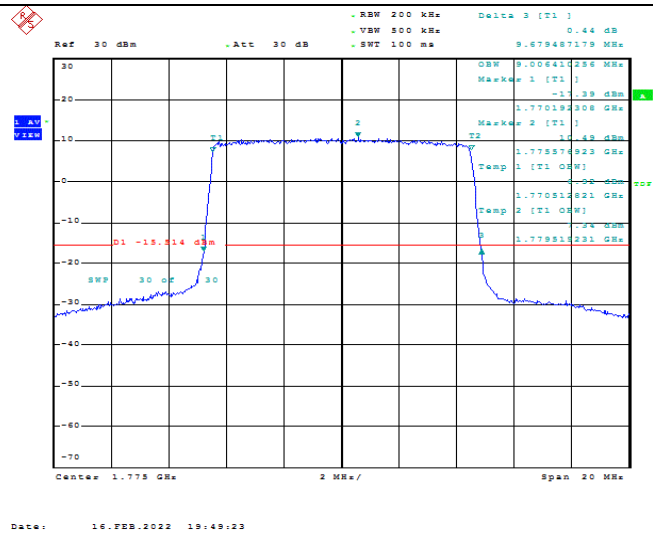

Band66-10MHz-16QAM-132622-50RB#0-8.974

Band66-15MHz-QPSK-132597-75RB#0-13.462

Band66-15MHz-16QAM-132597-75RB#0-13.462