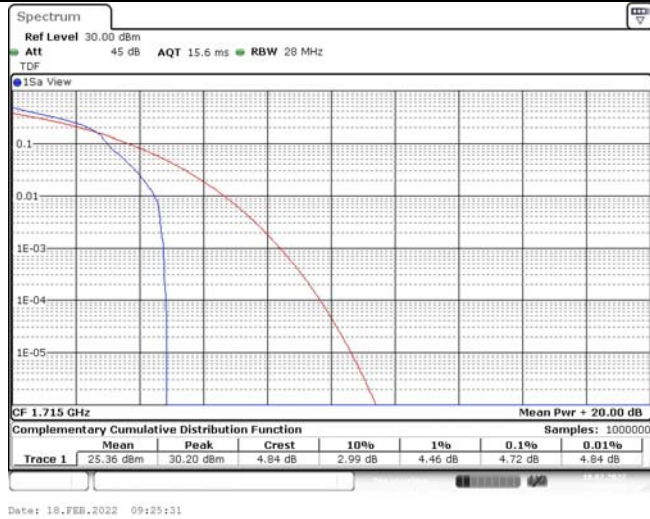

Band66-10MHz-16QAM-132022-1RB#0