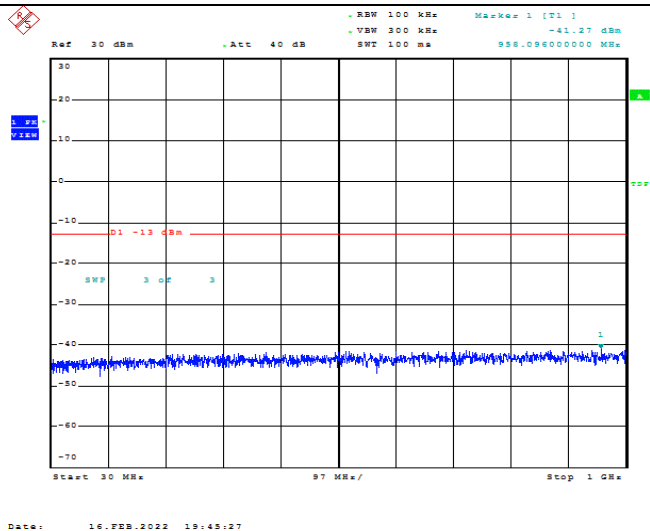

Date: 16.FEB.2022 19:45:27