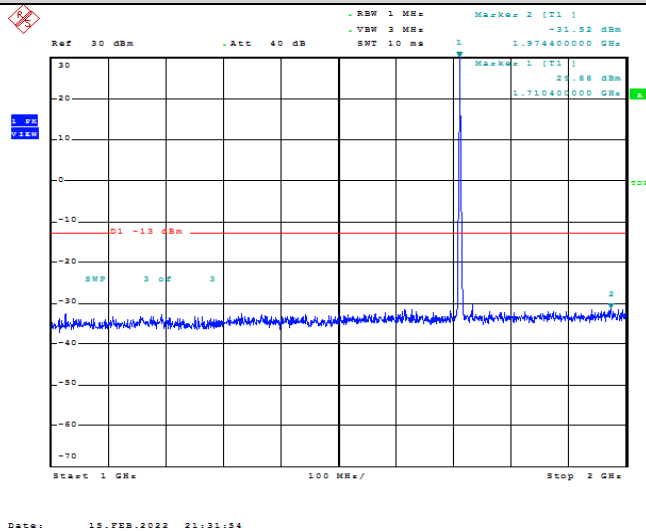

Band66-1.4MHz-16QAM-131979-1RB#0-Range2:1000~2000MHz

Date: 15.FEB.2022 21:31:54