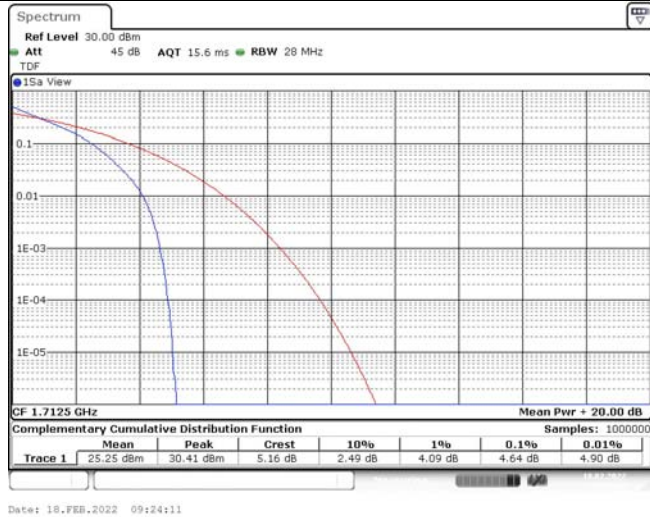

Band66-5MHz-QPSK-131997-25RB#0

Band66-5MHz-QPSK-132322-1RB#0