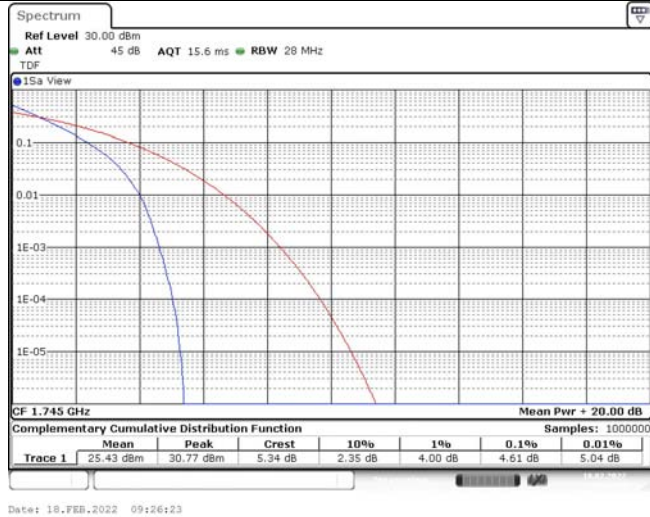

Band66-10MHz-QPSK-132322-50RB#0