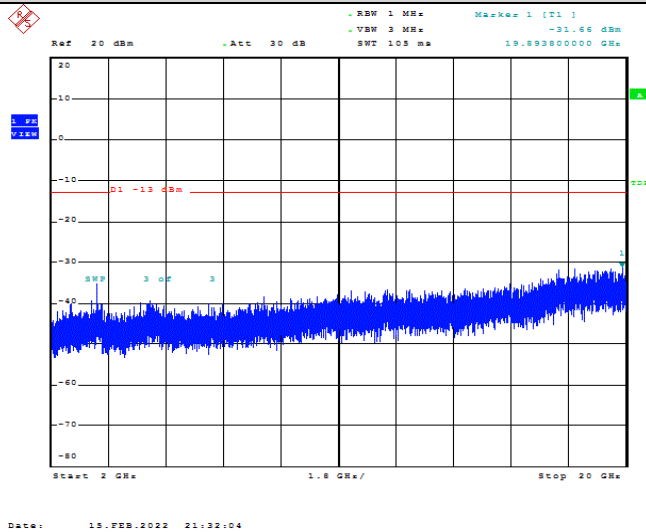

Band66-1.4MHz-16QAM-131979-1RB#0-Range3:2000~132022MHz

Date: 15.FEB.2022 21:32:04

Band66-1.4MHz-16QAM-132322-1RB#0-Range1:30~1000MHz