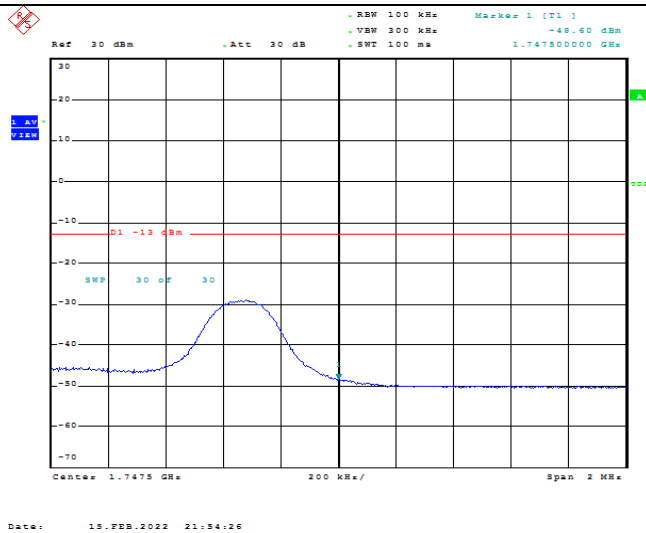

Band66-5MHz-QPSK-132322-1RB#24