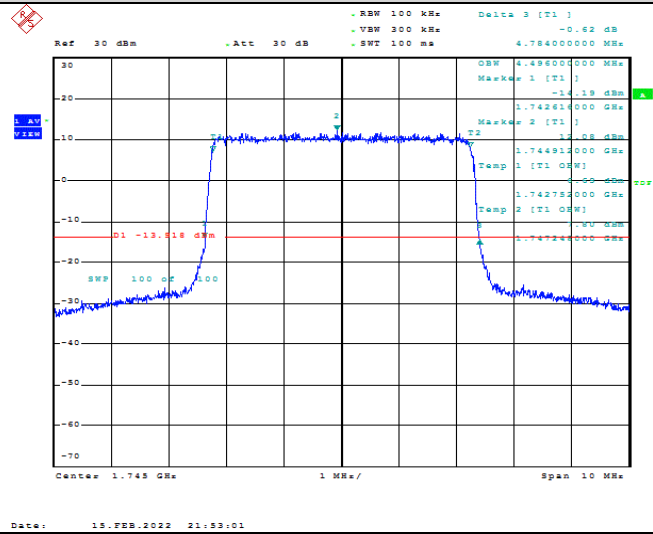

Band66-10MHz-QPSK-132022-50RB#0-8.974