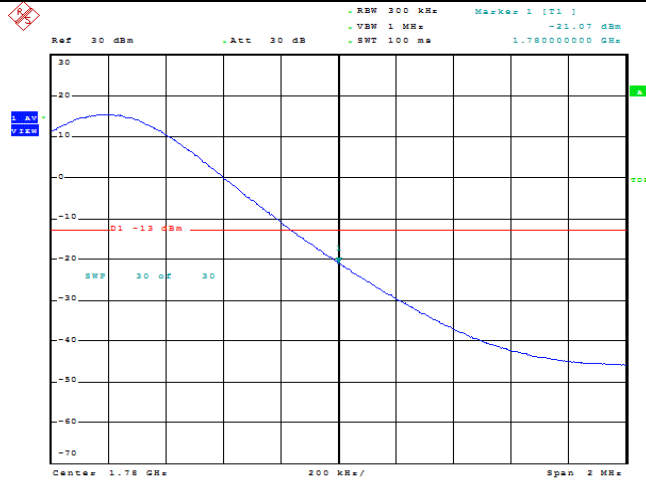

Band66-15MHz-QPSK-132597-1RB#74

Date: 17.FEB.2022 17:29:50