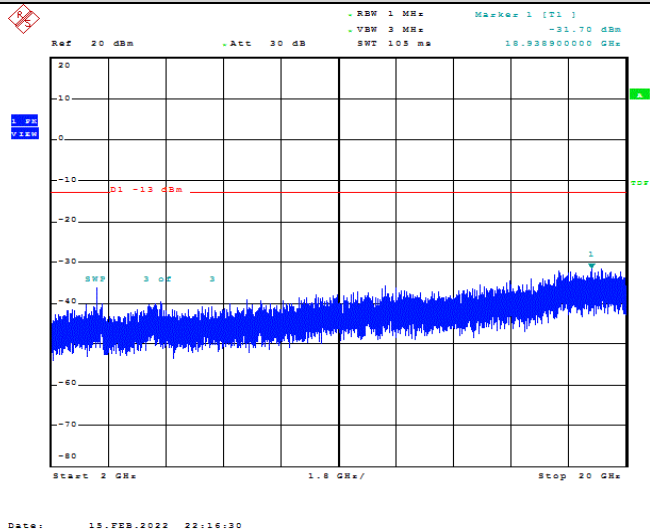

Date: 15.FEB.2022 22:17:07

Band66-15MHz-16QAM-132047-1RB#0-Range1:30~1000MHz

Date: 15.FEB.2022 22:16:10

Band66-15MHz-16QAM-132047-1RB#0-Range2:1000~2000MHz

Date: 15.FEB.2022 22:16:20

Band66-15MHz-16QAM-132047-1RB#0-Range3:2000~132022MHz