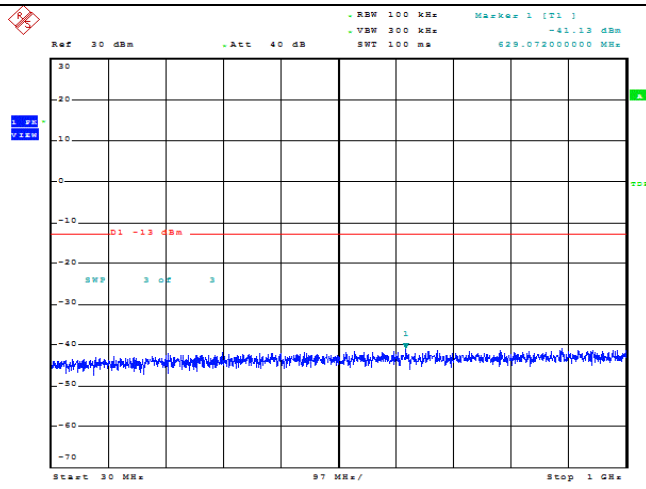

Date: 16.FEB.2022 19:30:55