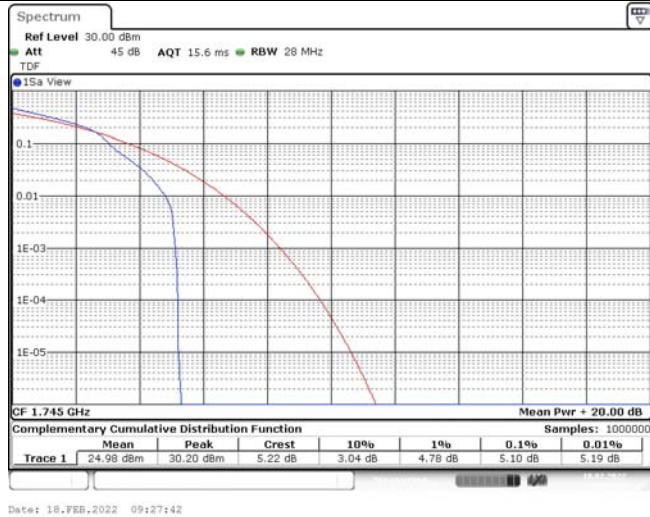

Band66-15MHz-16QAM-132322-1RB#0