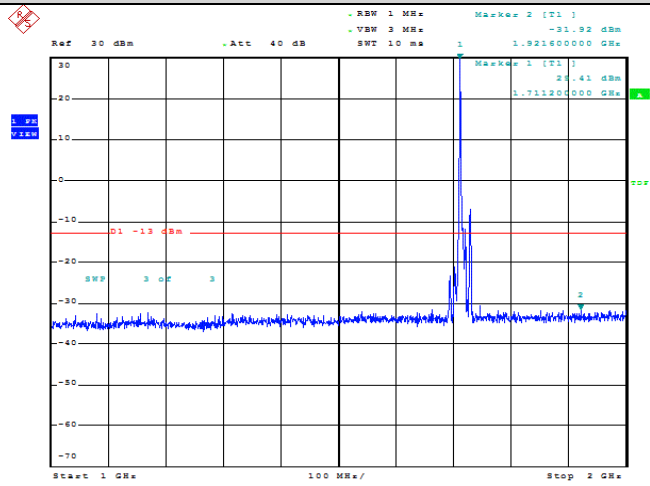

Band66-10MHz-QPSK-132022-1RB#0-Range2:1000~2000MHz

Date: 15.FEB.2022 22:05:37