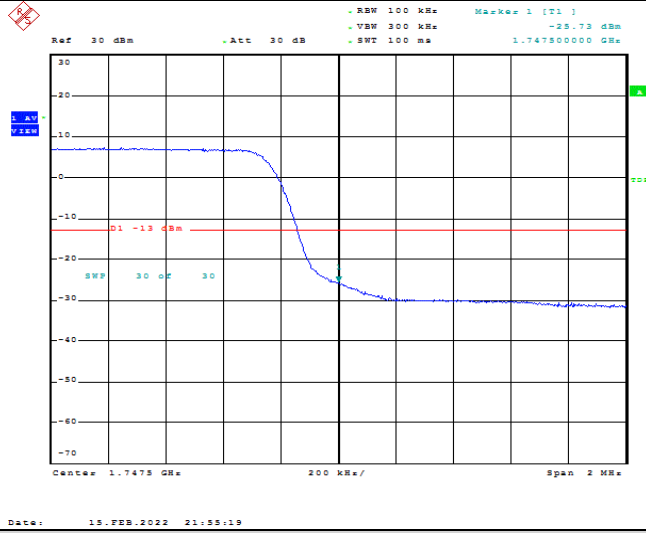

Band66-10MHz-QPSK-132022-1RB#0