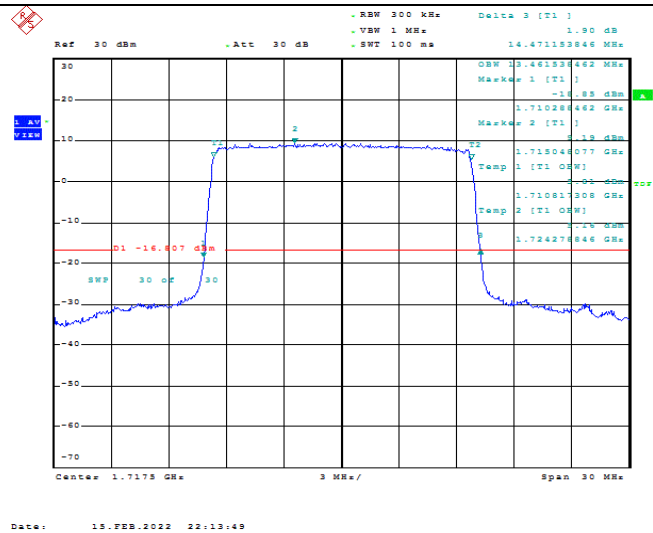

Band66-15MHz-16QAM-132322-75RB#0-13.413