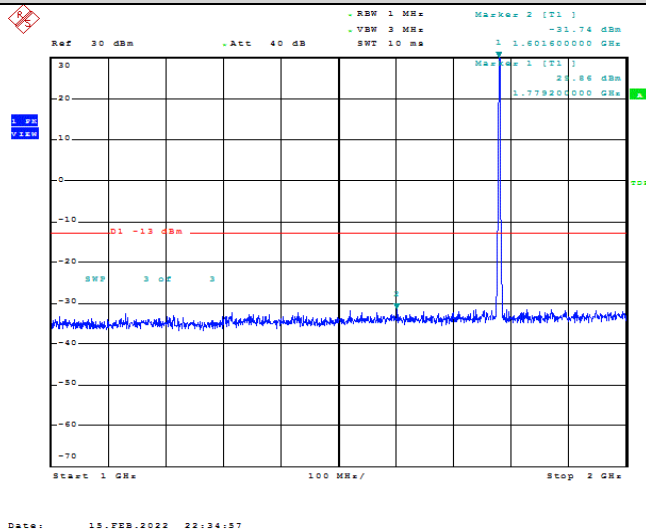

Band66-1.4MHz-QPSK-132665-1RB#0-Range2:1000~2000MHz