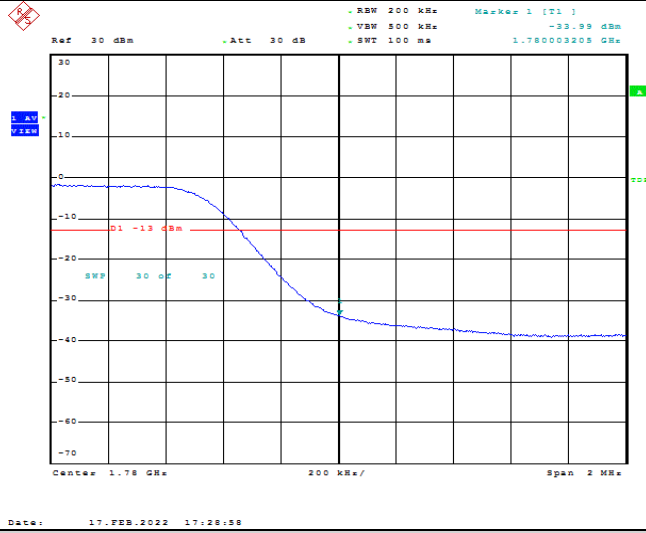

Band66-10MHz-16QAM-132622-1RB#0