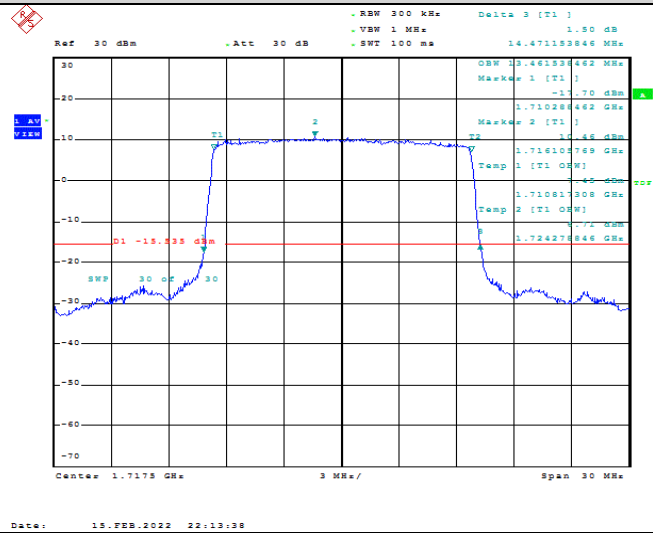

Band66-15MHz-QPSK-132322-75RB#0-13.413