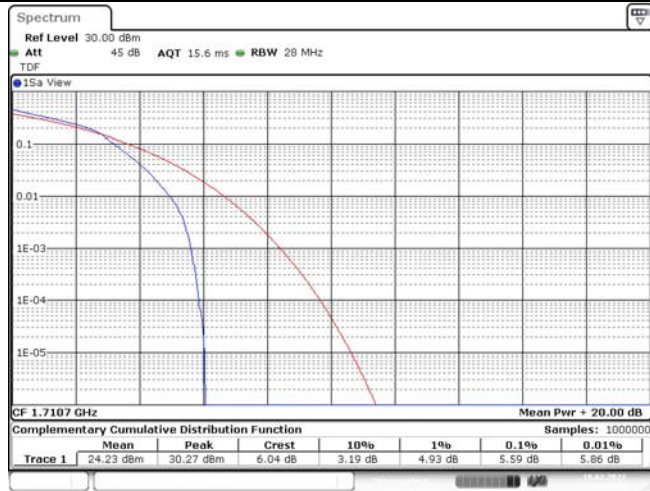

Band66-1.4MHz-16QAM-131979-6RB#0

Date: 18.FEB.2022 09:21:23

Band66-1.4MHz-16QAM-132322-1RB#0