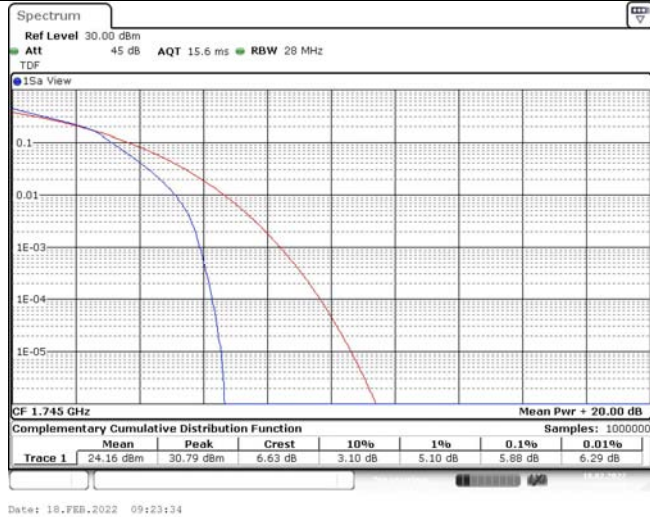

Band66-3MHz-16QAM-132322-15RB#0