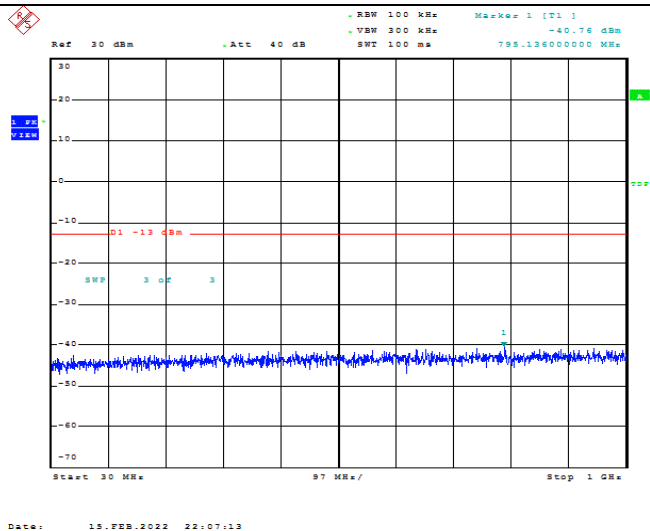

Date: 15.FEB.2022 22:07:13