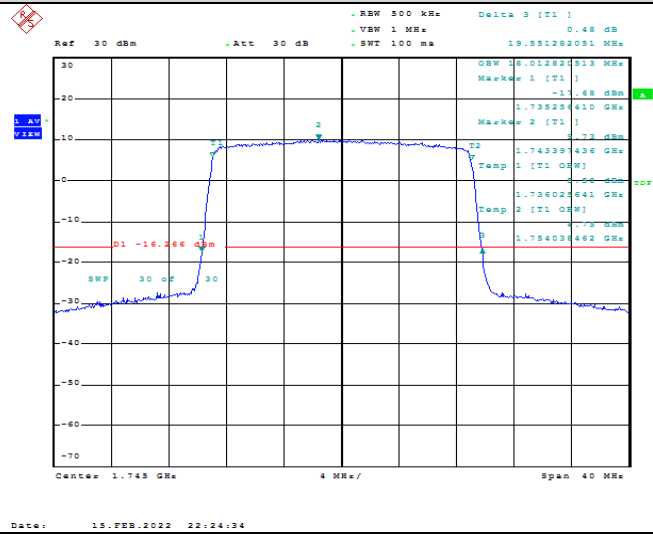

Band66-1.4MHz-QPSK-132665-6RB#0-1.091