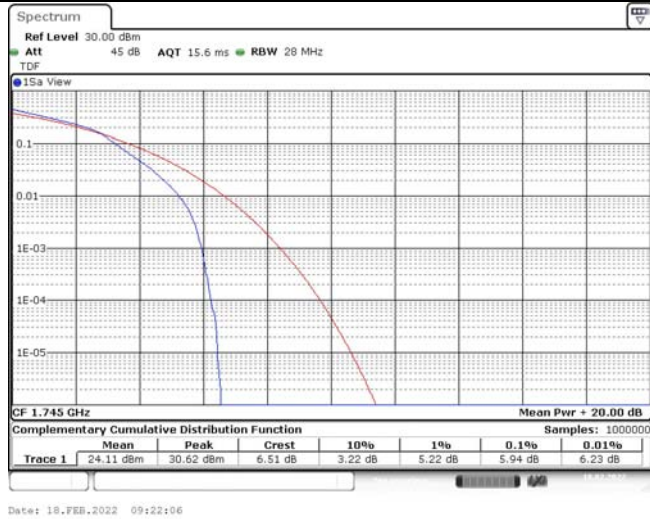

Band66-1.4MHz-16QAM-132322-6RB#0