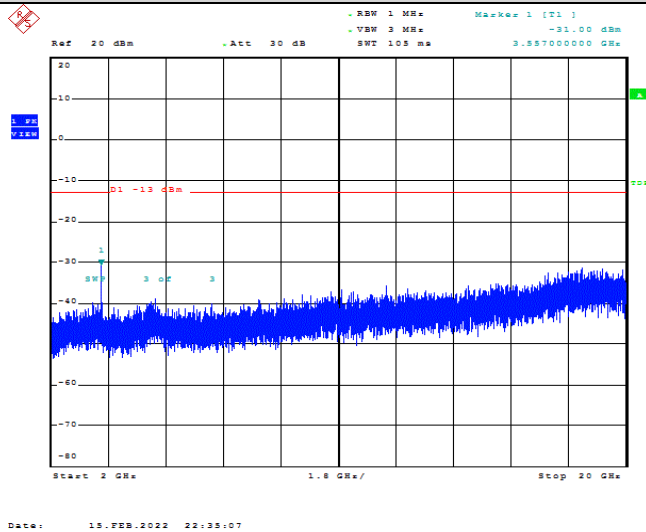

Band66-1.4MHz-QPSK-132665-1RB#0-Range3:2000~132022MHz

Band66-1.4MHz-16QAM-132665-1RB#0-Range1:30~1000MHz