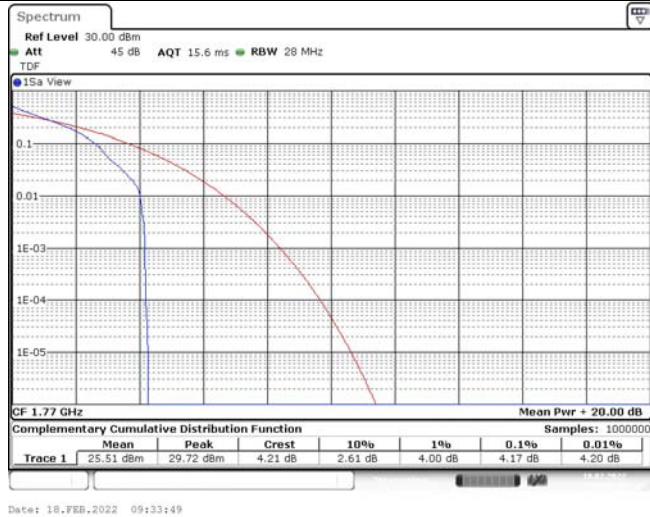

Band66-20MHz-QPSK-132572-1RB#0