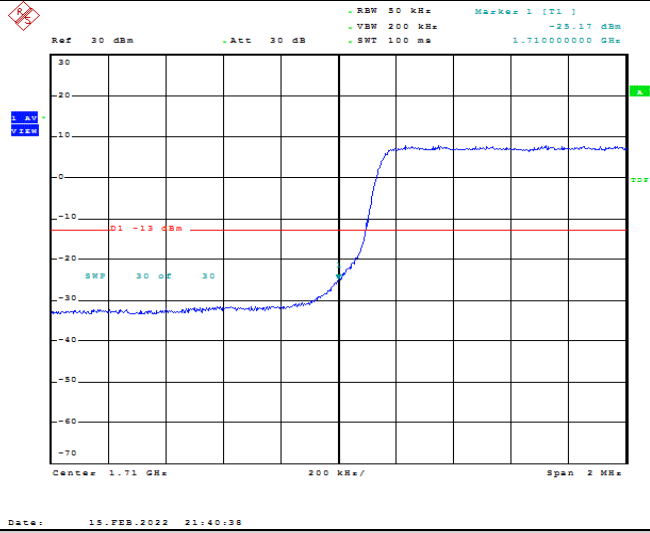

Band66-3MHz-16QAM-131987-1RB#0