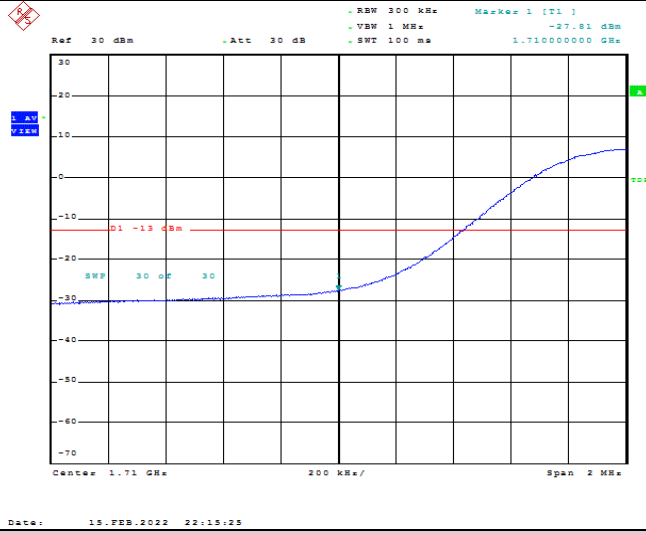

Band66-20MHz-QPSK-132072-1RB#0