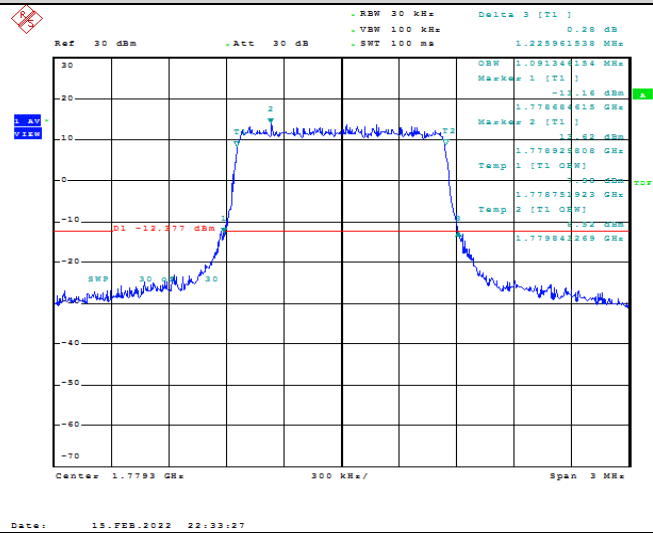

Band66-1.4MHz-16QAM-132665-6RB#0-1.091