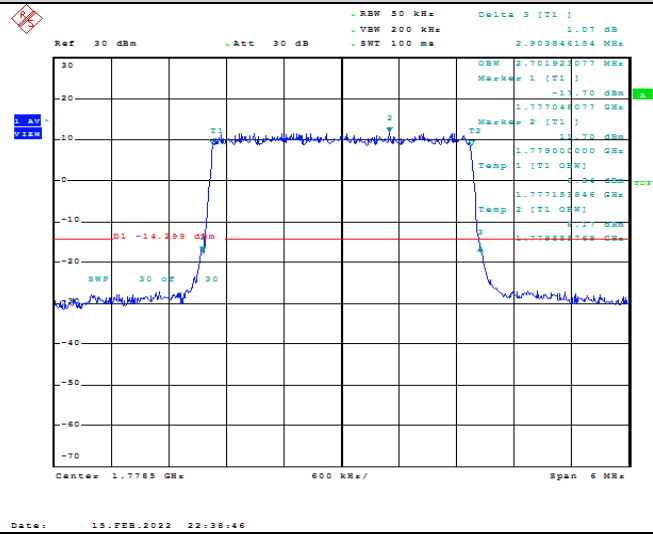

Band66-3MHz-16QAM-132657-15RB#0-2.692

Band66-3MHz-16QAM-132657-15RB#0-2.692