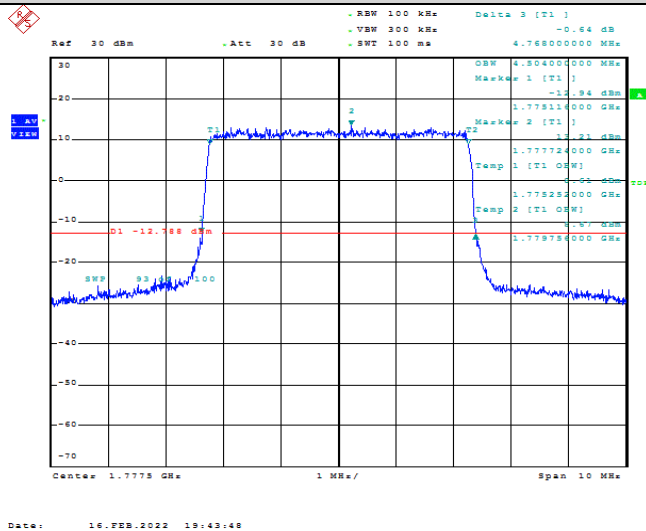

Band66-5MHz-QPSK-132647-25RB#0-4.504