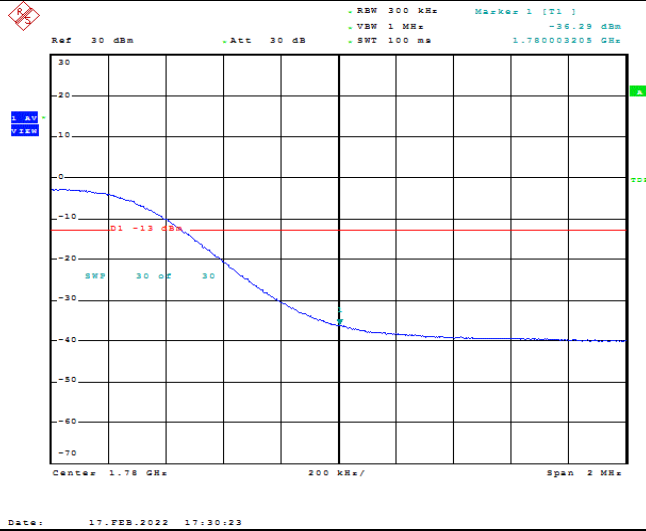

Band66-15MHz-QPSK-132597-1RB#74

Date: 17.FEB.2022 17:29:50

Band66-15MHz-QPSK-132597-75RB#0

Date: 17.FEB.2022 17:30:12

Band66-15MHz-16QAM-132597-1RB#0

Band66-15MHz-16QAM-132597-1RB#74

Band66-15MHz-16QAM-132597-75RB#0