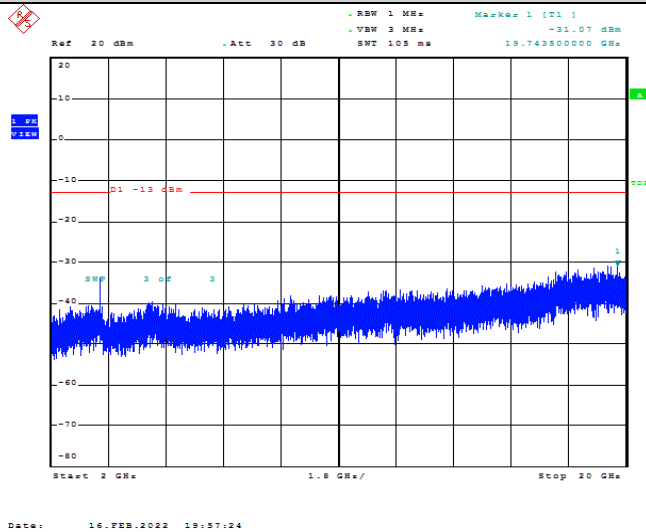

Band66-15MHz-16QAM-132597-1RB#0-Range3:2000~132022MHz

Date: 16.FEB.2022 19:57:24

Band66-20MHz-QPSK-132572-1RB#0-Range1:30~1000MHz