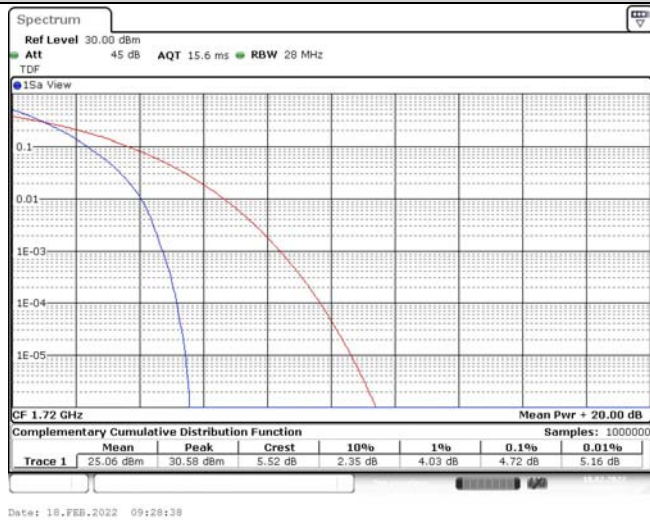

Band66-20MHz-QPSK-132072-100RB#0