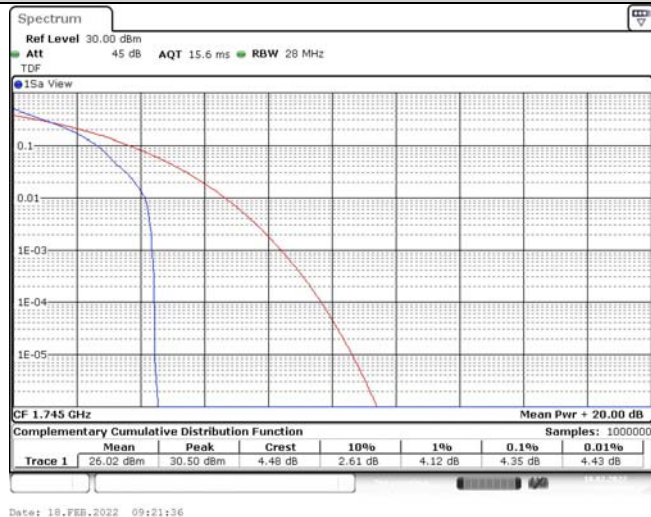

Band66-1.4MHz-QPSK-132322-1RB#0

Date: 18.FEB.2022 09:21:36