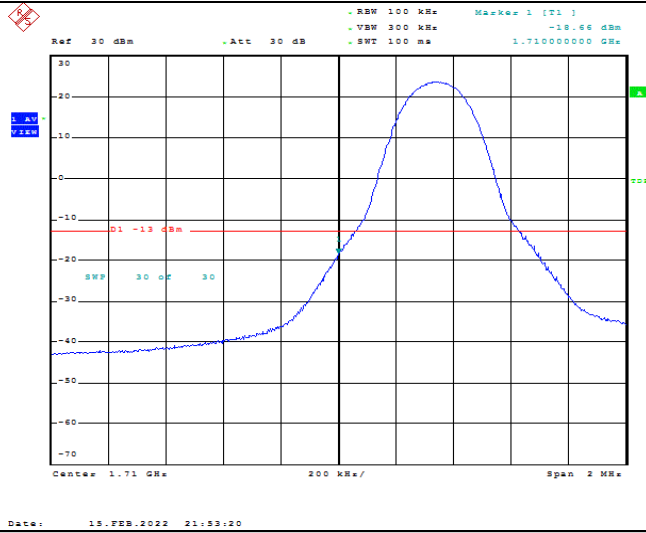

Band66-5MHz-QPSK-131997-1RB#24