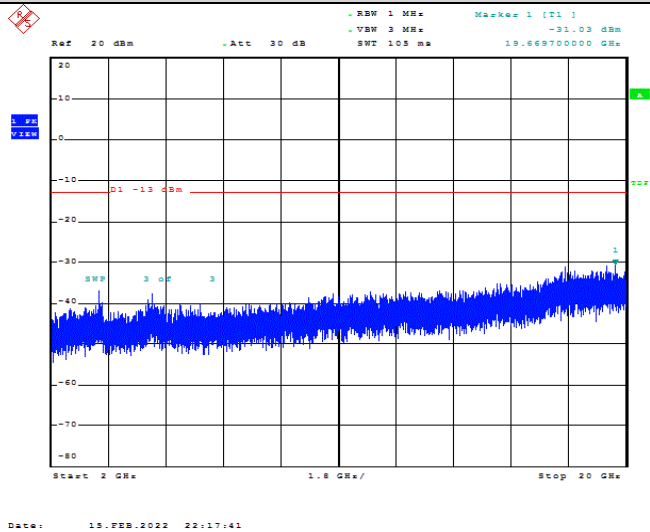

Date: 15.FEB.2022 22:16:30

Band66-15MHz-16QAM-132322-1RB#0-Range1:30~1000MHz

Band66-15MHz-16QAM-132322-1RB#0-Range2:1000~2000MHz

Band66-15MHz-16QAM-132322-1RB#0-Range3:2000~132022MHz

Band66-20MHz-QPSK-132072-1RB#0-Range1:30~1000MHz