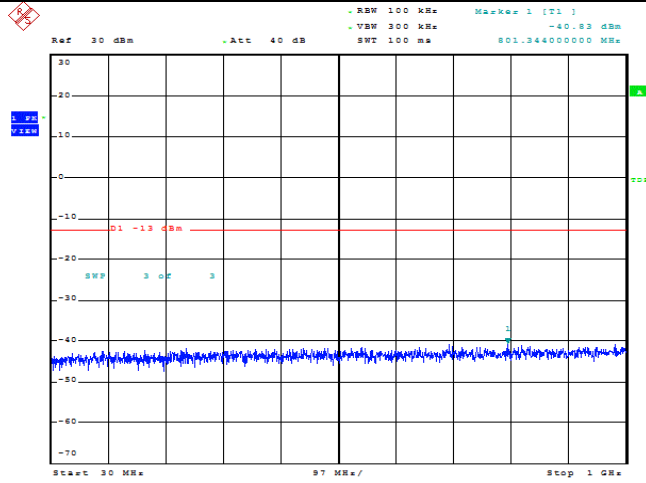

Test Graphs

Band66-1.4MHz-QPSK-131979-1RB#0-Range1:30~100MHz

Date: 15.FEB.2022 21:31:10