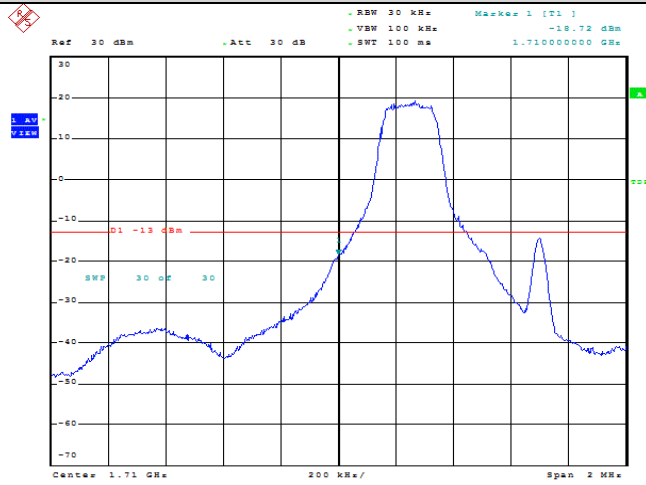

Test Graphs

Band66-1.4MHz-QPSK-131979-1RB#0

Date: 15.FEB.2022 21:30:06