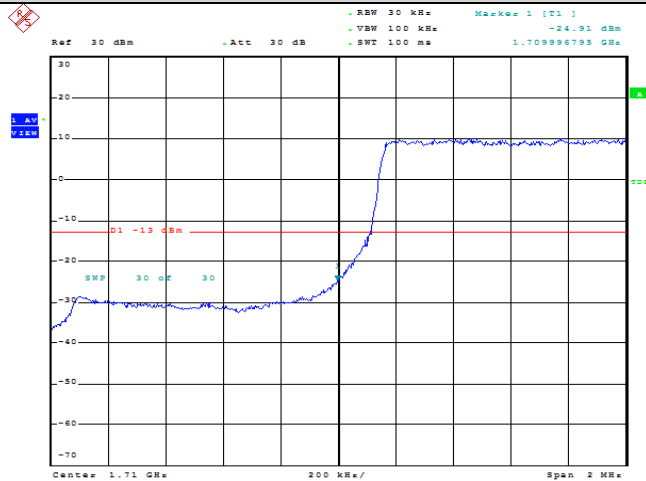

Test Graphs

Band66-1.4MHz-QPSK-131979-1RB#0

Date: 15.FEB.2022 21:30:06

Band66-1.4MHz-QPSK-131979-1RB#5

Date: 15.FEB.2022 21:30:27

Band66-1.4MHz-QPSK-131979-6RB#0

Date: 15.FEB.2022 21:30:49

Band66-1.4MHz-16QAM-131979-1RB#0