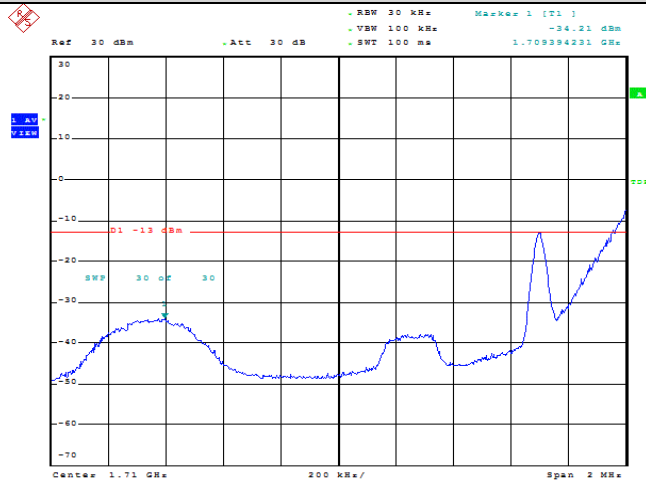

Band66-1.4MHz-16QAM-131979-1RB#5

Date: 15.FEB.2022 21:30:38