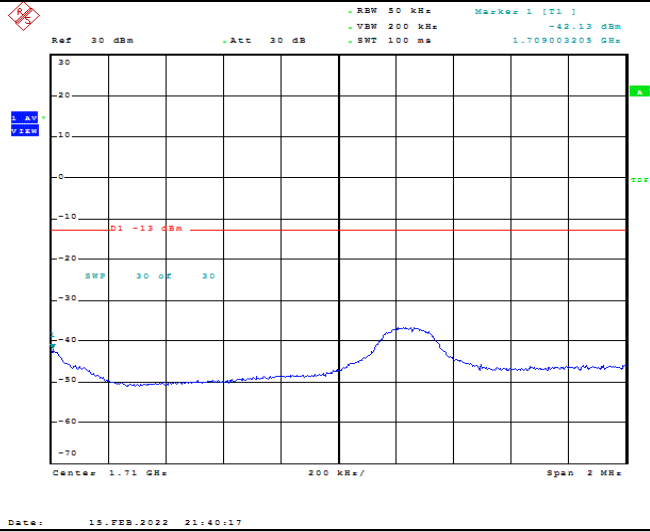

Date: 15.FEB.2022 21:30:17

Band66-1.4MHz-16QAM-131979-1RB#5

Date: 15.FEB.2022 21:30:38

Band66-1.4MHz-16QAM-131979-6RB#0

Date: 15.FEB.2022 21:30:59

Band66-3MHz-QPSK-131987-1RB#0

Band66-3MHz-QPSK-131987-1RB#14