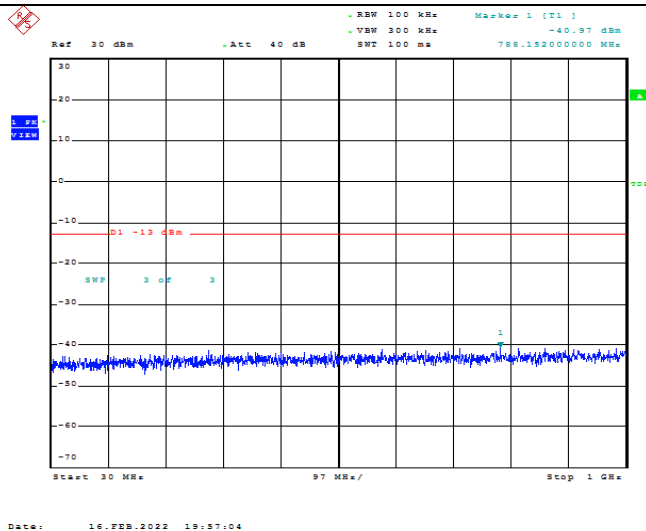

Date: 16.FEB.2022 19:57:04