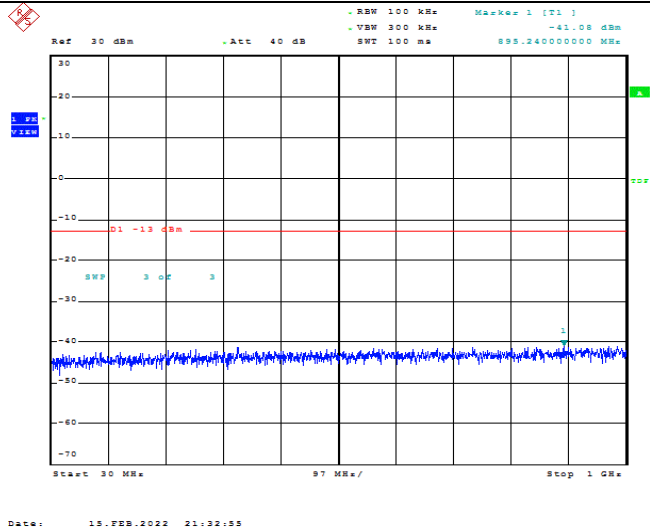

Date: 15.FEB.2022 21:31:44

Band66-1.4MHz-16QAM-131979-1RB#0-Range2:1000~2000MHz

Date: 15.FEB.2022 21:31:54

Band66-1.4MHz-16QAM-131979-1RB#0-Range3:2000~132022MHz

Date: 15.FEB.2022 21:32:04

Band66-1.4MHz-16QAM-132322-1RB#0-Range1:30~1000MHz