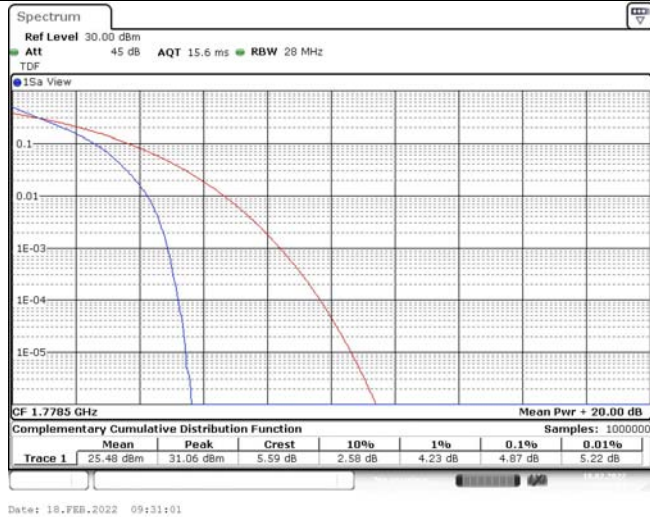

Band66-3MHz-QPSK-132657-15RB#0

Band66-3MHz-16QAM-132657-1RB#0