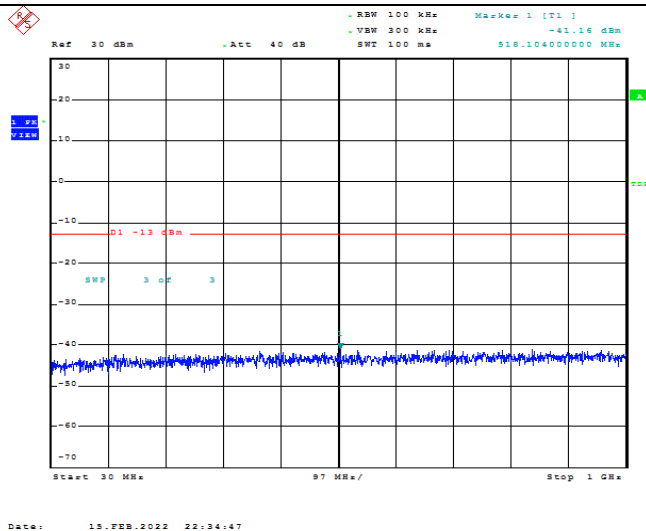

Date: 15.FEB.2022 22:27:42

Band66-20MHz-16QAM-132322-1RB#0-Range2:1000~2000MHz

Date: 15.FEB.2022 22:27:51

Band66-20MHz-16QAM-132322-1RB#0-Range3:2000~132022MHz

Date: 15.FEB.2022 22:28:02

Band66-1.4MHz-QPSK-132665-1RB#0-Range1:30~100MHz