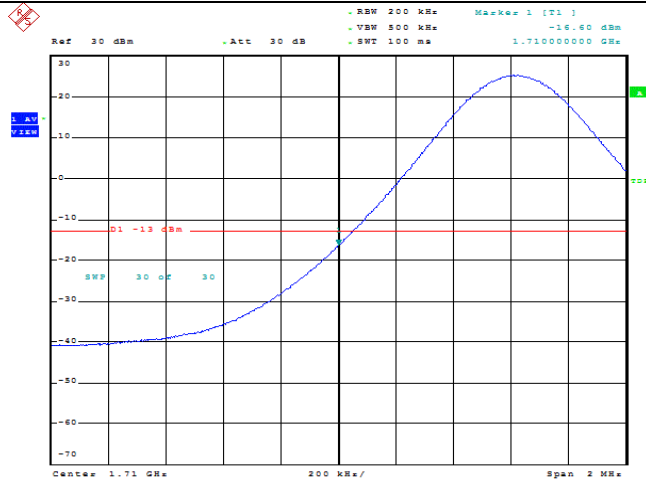

Date: 15.FEB.2022 22:04:22