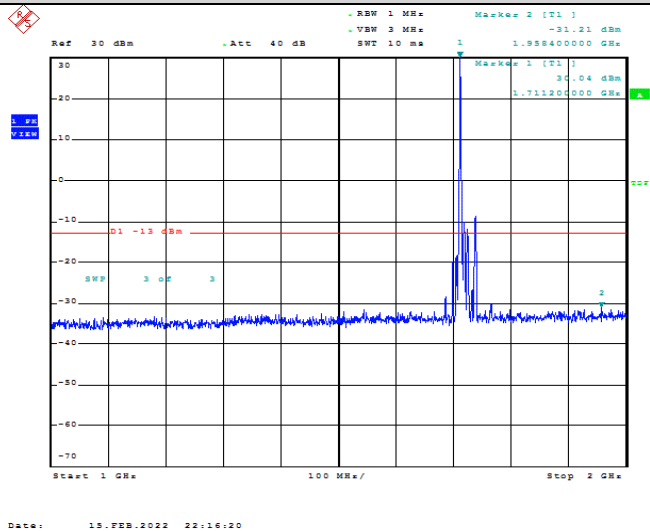

Band66-15MHz-16QAM-132047-1RB#0-Range2:1000~2000MHz

Date: 15.FEB.2022 22:16:20