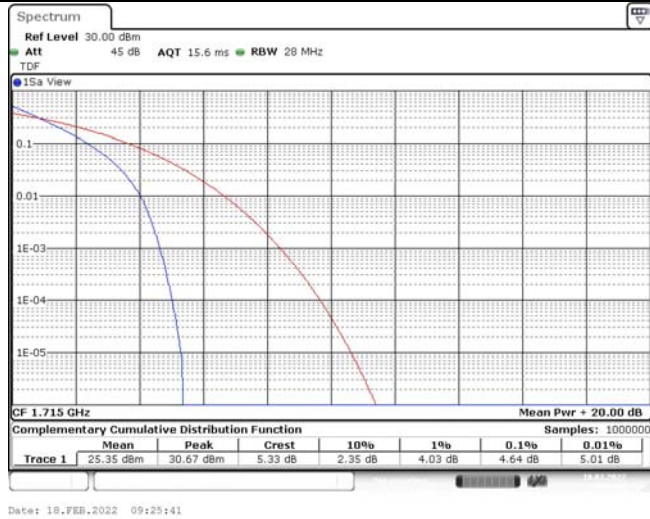

Band66-10MHz-QPSK-132022-50RB#0