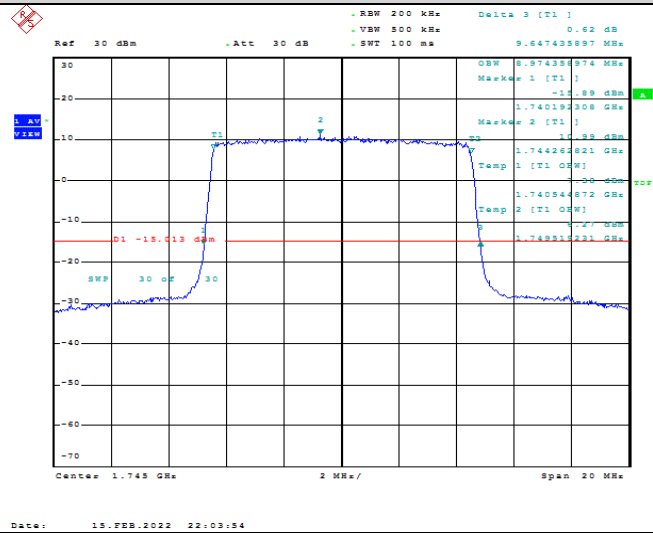

Band66-10MHz-16QAM-132022-50RB#0-8.974