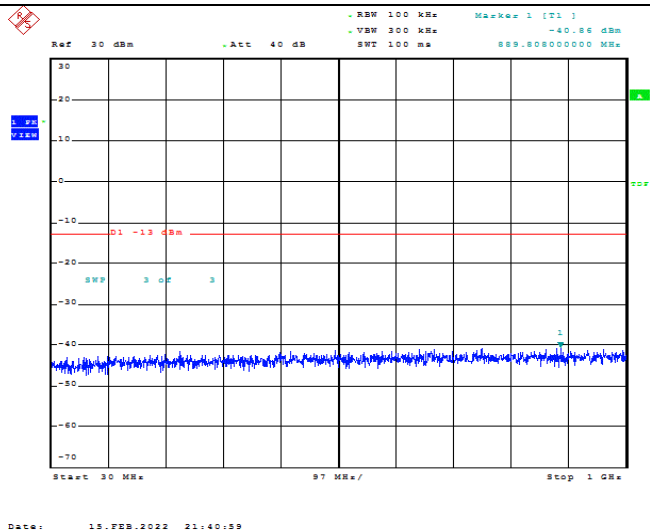

Date: 15.FEB.2022 21:40:59