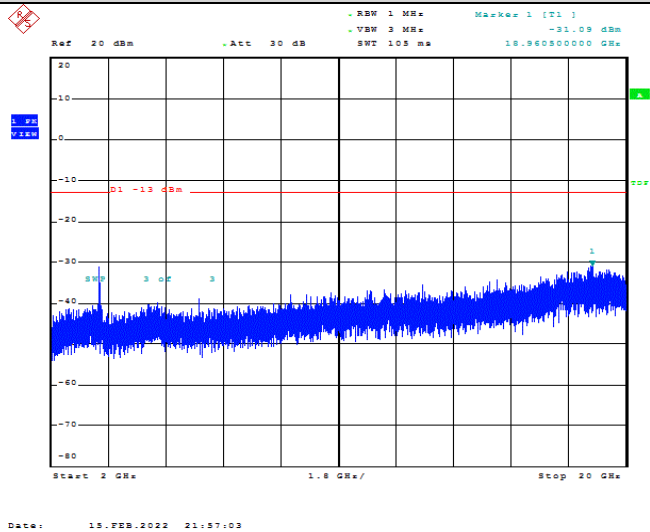

Date: 15.FEB.2022 21:55:52

Band66-5MHz-QPSK-132322-1RB#0-Range1:30~1000MHz

Date: 15.FEB.2022 21:56:43

Band66-5MHz-QPSK-132322-1RB#0-Range2:1000~2000MHz

Date: 15.FEB.2022 21:56:53

Band66-5MHz-QPSK-132322-1RB#0-Range3:2000~132022MHz