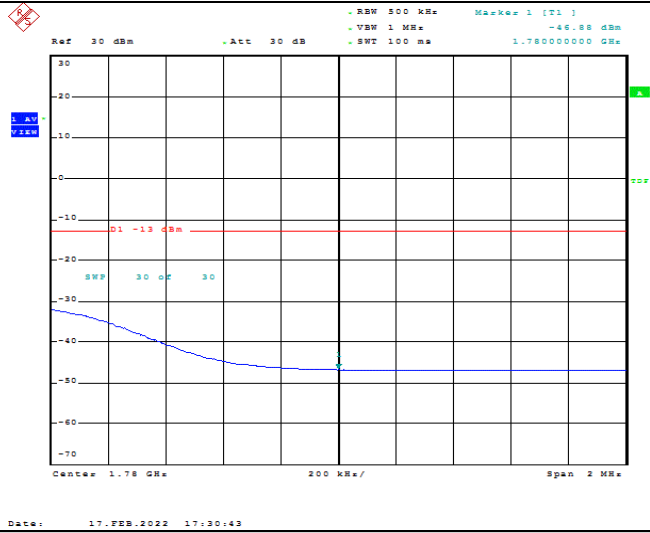

Band66-20MHz-QPSK-132572-1RB#99