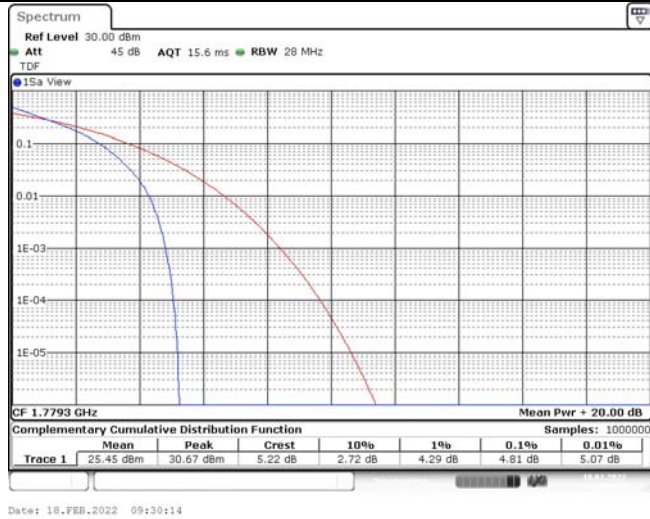

Band66-1.4MHz-QPSK-132665-6RB#0