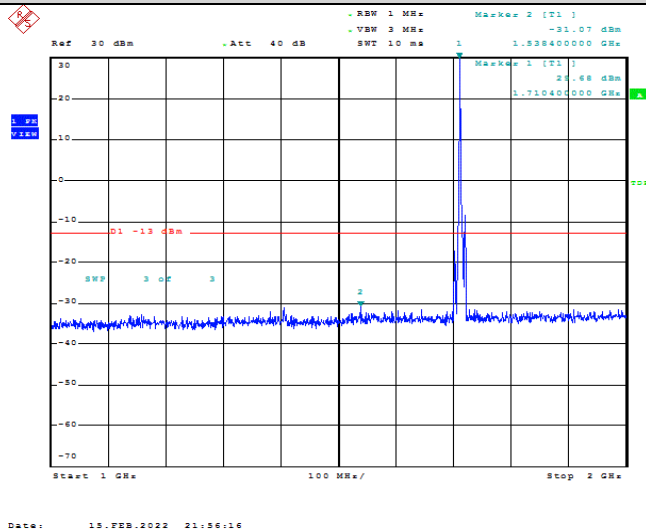

Band66-5MHz-16QAM-131997-1RB#0-Range2:1000~2000MHz

Date: 15.FEB.2022 21:56:16