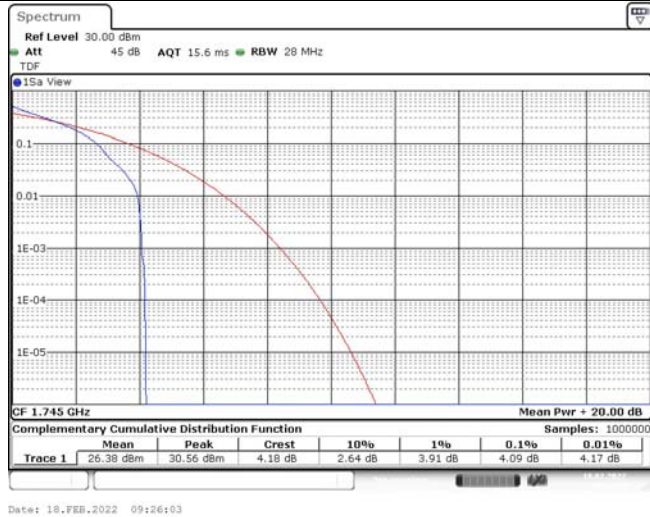

Band66-10MHz-QPSK-132322-1RB#0