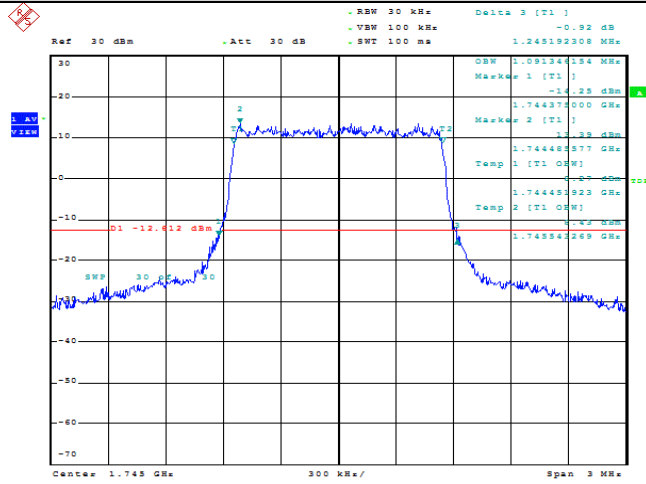

Model: GLMM20A01

FCC ID: 2AC88-GLMM20A01

TABLE OF CONTENTS

1	Summary of Test Results Data and Graph	3
1.1.	Appendix A: Conducted Power Output Data	3
1.2.	Appendix B: Peak-to-Average Ratio(CCDF)	10
1.3.	Appendix C: 26dB Bandwidth and Occupied Bandwidth	36
1.4.	Appendix D: Band Edge	50
1.5.	Appendix E: Conducted Spurious Emission	79
1.6.	Appendix F: Frequency Stability	118

Date: 15.FEB.2022 21:29:12

Band66-1.4MHz-QPSK-132322-6RB#0-1.096

Date: 15.FEB.2022 21:29:37

Band66-1.4MHz-16QAM-131979-6RB#0-1.091

Date: 15.FEB.2022 21:29:23

Band66-1.4MHz-16QAM-132322-6RB#0-1.091

Date: 15.FEB.2022 21:29:48