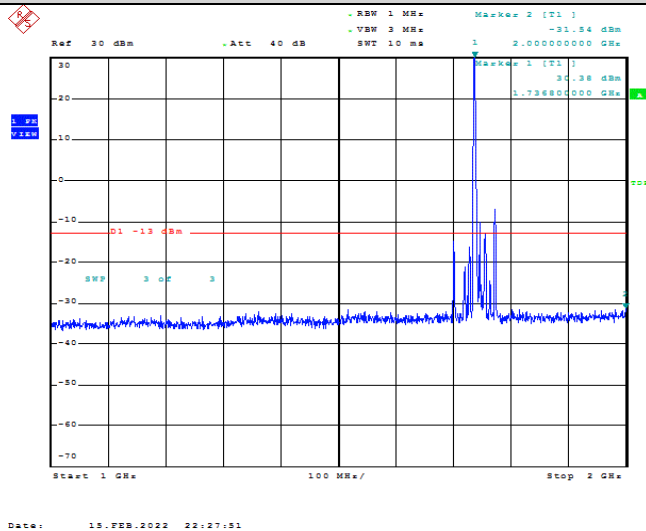

Band66-20MHz-16QAM-132322-1RB#0-Range2:1000~2000MHz

Date: 15.FEB.2022 22:27:51