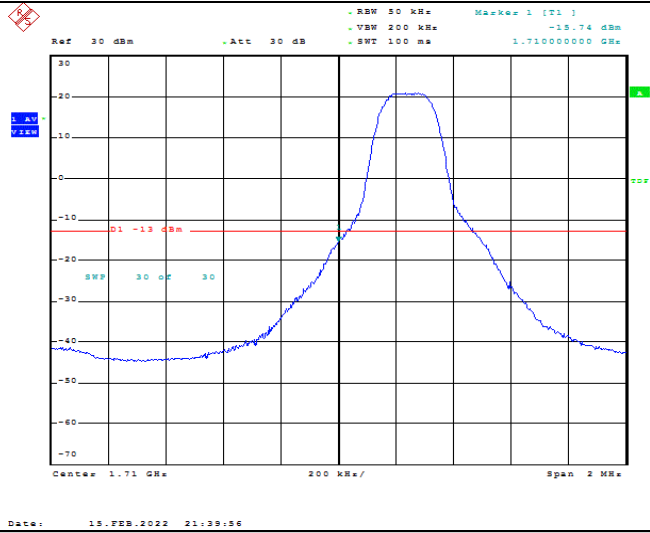

Date: 15.FEB.2022 21:30:17

Band66-1.4MHz-16QAM-131979-1RB#5

Date: 15.FEB.2022 21:30:38

Band66-1.4MHz-16QAM-131979-6RB#0

Date: 15.FEB.2022 21:30:59

Band66-3MHz-QPSK-131987-1RB#0

Band66-3MHz-QPSK-131987-1RB#14