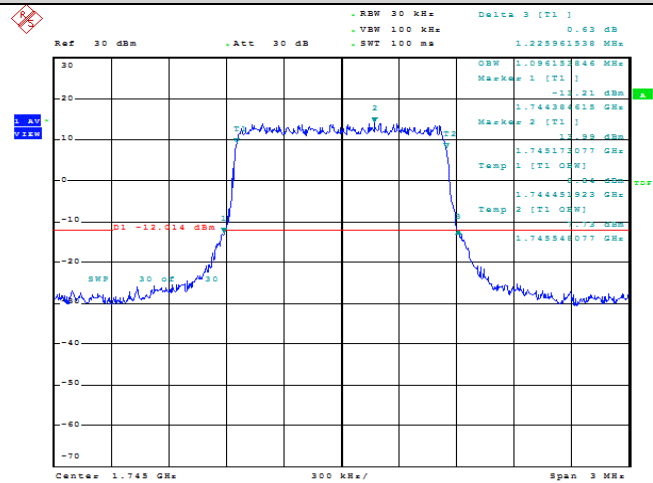

Band66-1.4MHz-QPSK-132322-6RB#0-1.096

Date: 15.FEB.2022 21:29:37