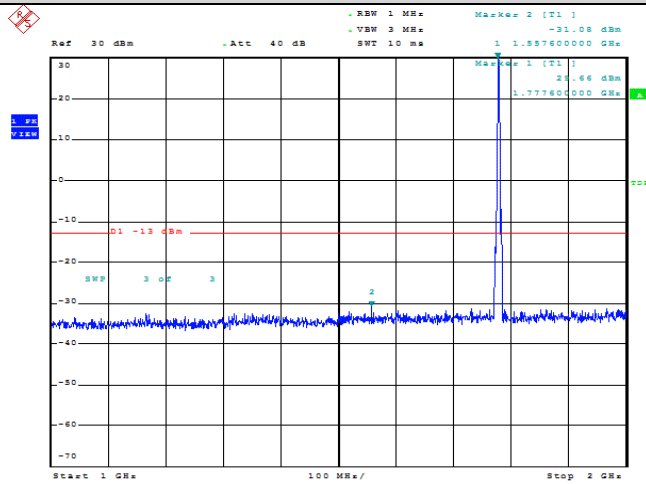

Date: 16.FEB.2022 19:38:53

Band66-3MHz-QPSK-132657-1RB#0-Range3:2000~132022MHz

Date: 16.FEB.2022 19:39:04

Band66-3MHz-16QAM-132657-1RB#0-Range1:30~1000MHz

Date: 16.FEB.2022 19:39:18

Band66-3MHz-16QAM-132657-1RB#0-Range2:1000~2000MHz