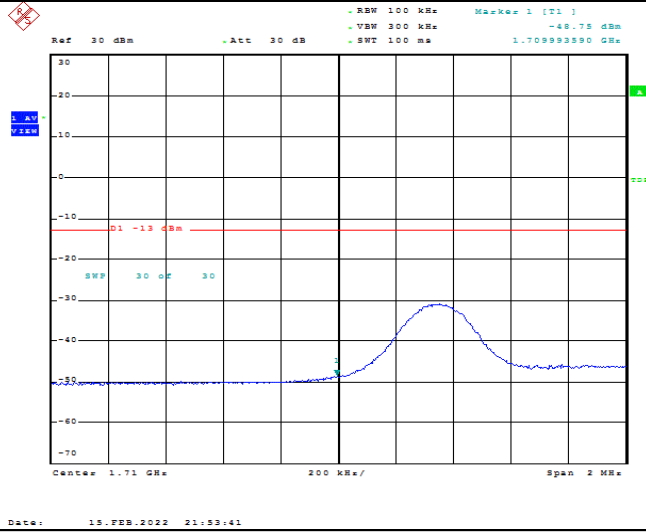

Band66-5MHz-QPSK-131997-25RB#0