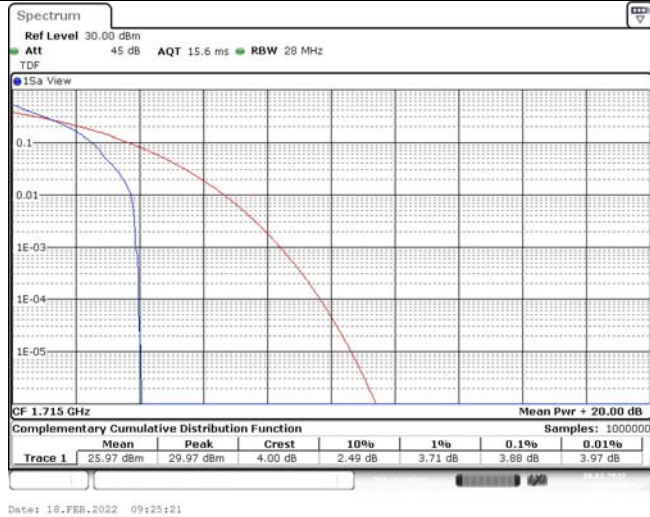

Band66-10MHz-QPSK-132022-1RB#0