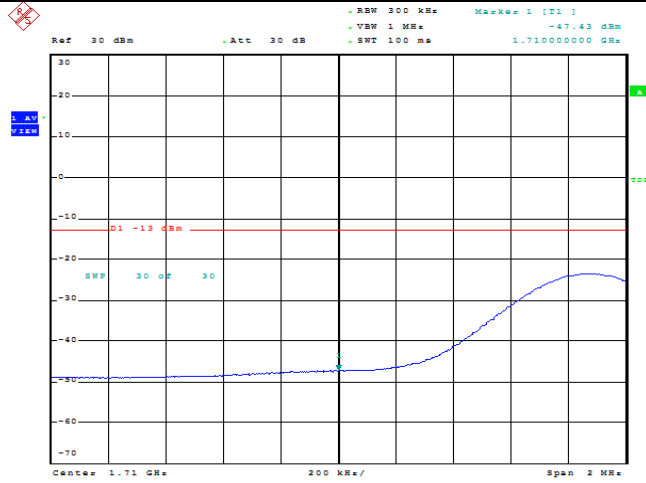

Band66-15MHz-QPSK-132047-1RB#74

Date: 15.FEB.2022 22:14:52