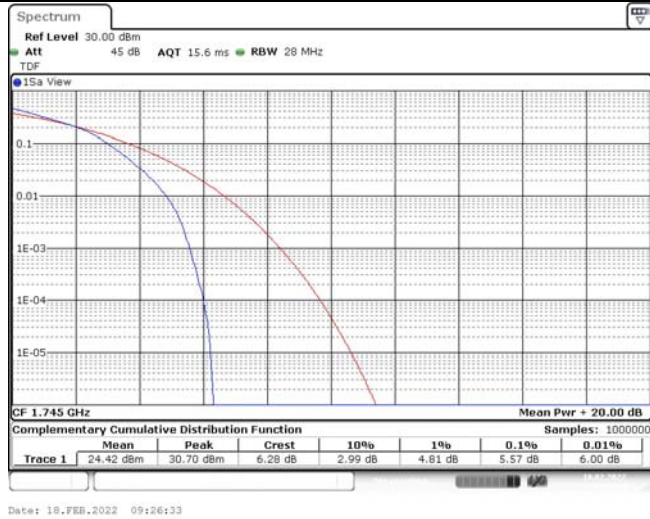

Band66-10MHz-16QAM-132322-50RB#0