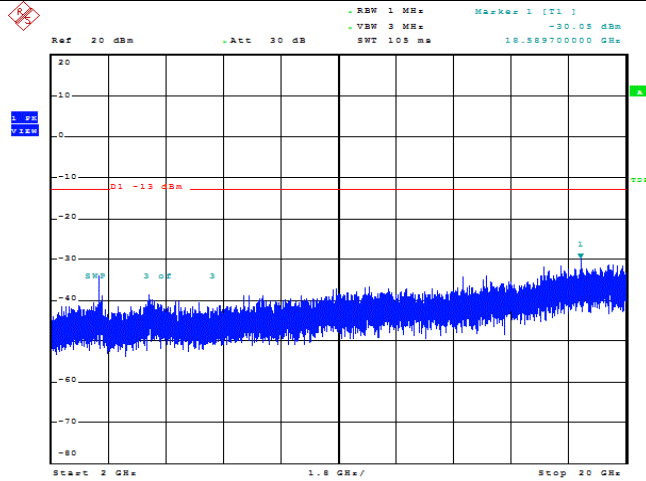

Date: 15.FEB.2022 22:15:56

Band66-15MHz-QPSK-132322-1RB#0-Range1:30~1000MHz

Date: 15.FEB.2022 22:16:47

Band66-15MHz-QPSK-132322-1RB#0-Range2:1000~2000MHz

Date: 15.FEB.2022 22:16:56

Band66-15MHz-QPSK-132322-1RB#0-Range3:2000~132022MHz