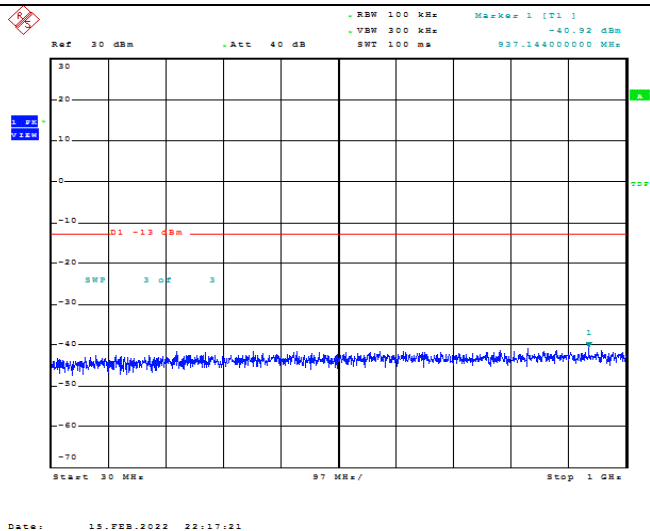

Band66-15MHz-16QAM-132322-1RB#0-Range2:1000~2000MHz

Band66-15MHz-16QAM-132322-1RB#0-Range3:2000~132022MHz

Band66-20MHz-QPSK-132072-1RB#0-Range1:30~1000MHz