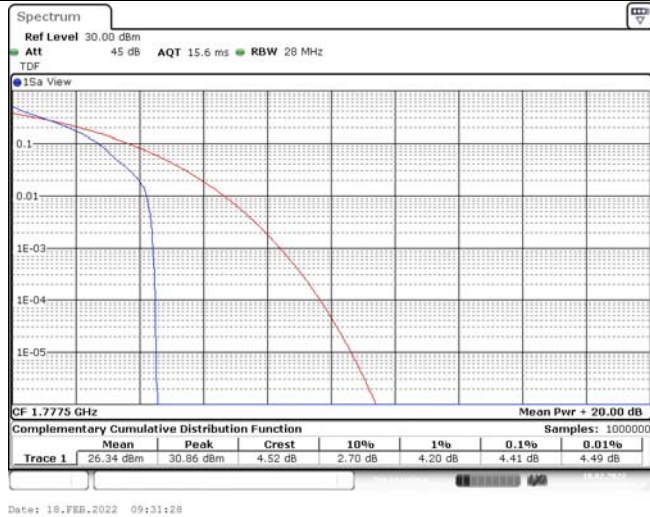

Band66-5MHz-QPSK-132647-1RB#0