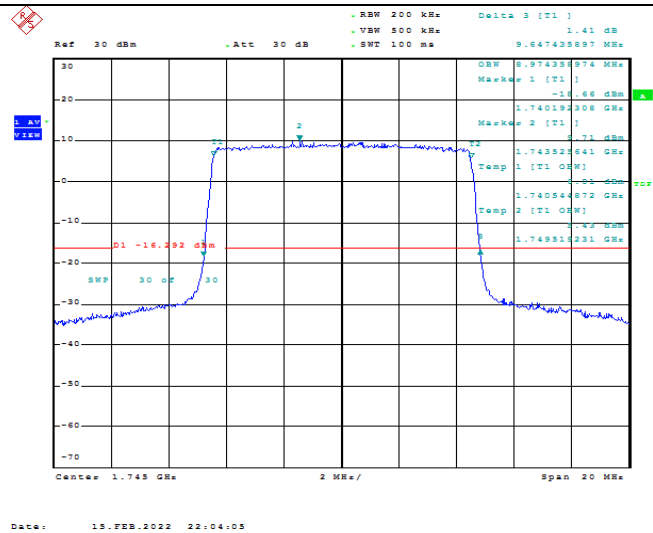

Band66-15MHz-QPSK-132047-75RB#0-13.462