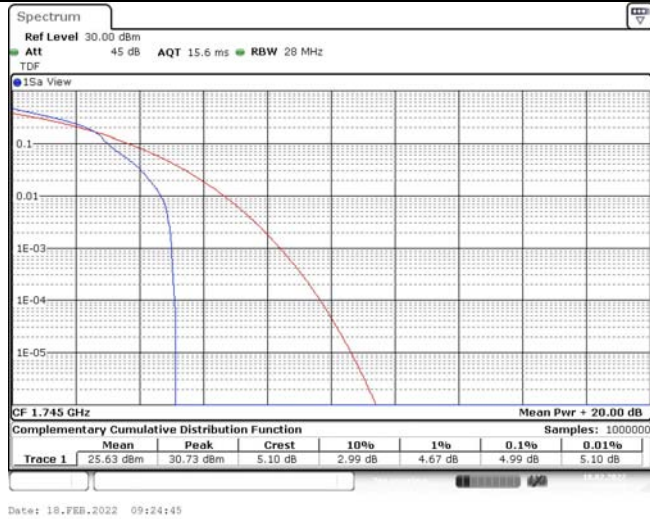

Band66-5MHz-16QAM-132322-1RB#0