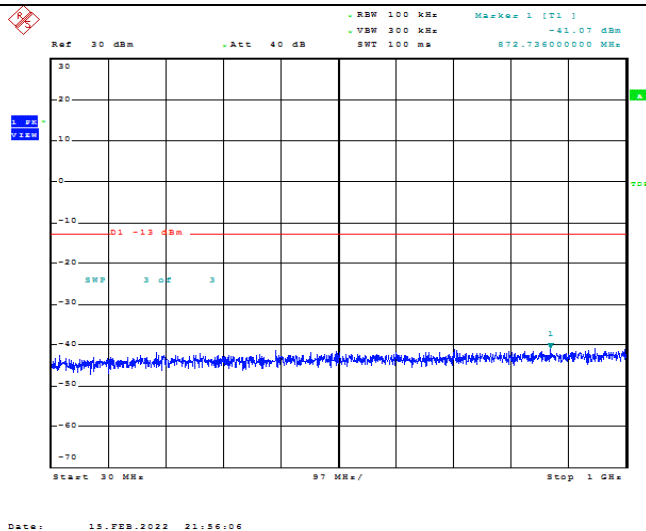

Date: 15.FEB.2022 21:56:06