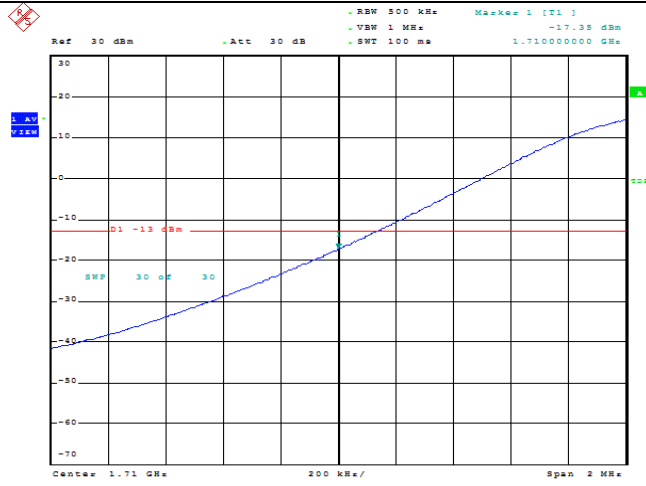

Date: 17.FEB.2022 17:26:52