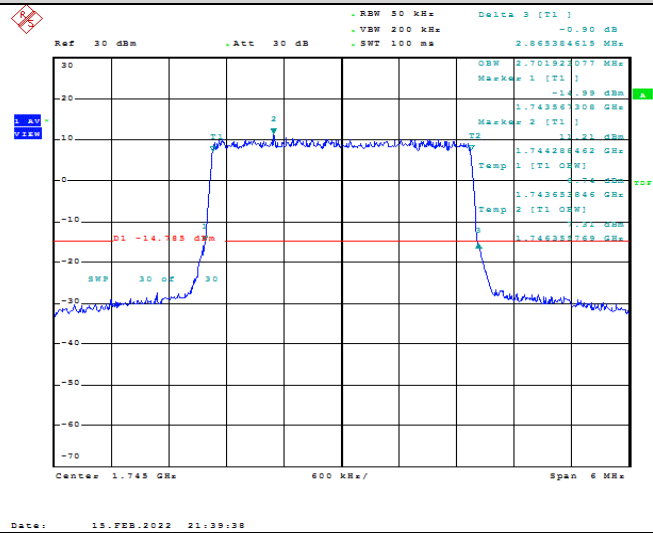

Band66-5MHz-QPSK-131997-25RB#0-4.504