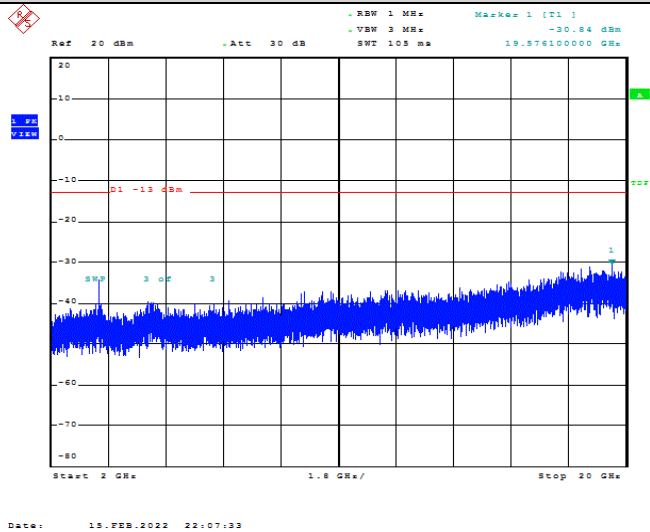

Date: 15.FEB.2022 22:06:22

Band66-10MHz-16QAM-132322-1RB#0-Range1:30~1000MHz

Date: 15.FEB.2022 22:07:13

Band66-10MHz-16QAM-132322-1RB#0-Range2:1000~2000MHz

Date: 15.FEB.2022 22:07:22

Band66-10MHz-16QAM-132322-1RB#0-Range3:2000~132022MHz