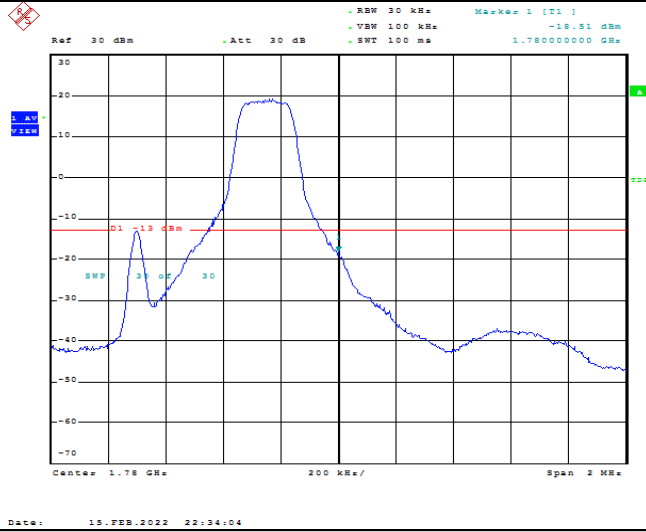

Band66-1.4MHz-QPSK-132665-6RB#0