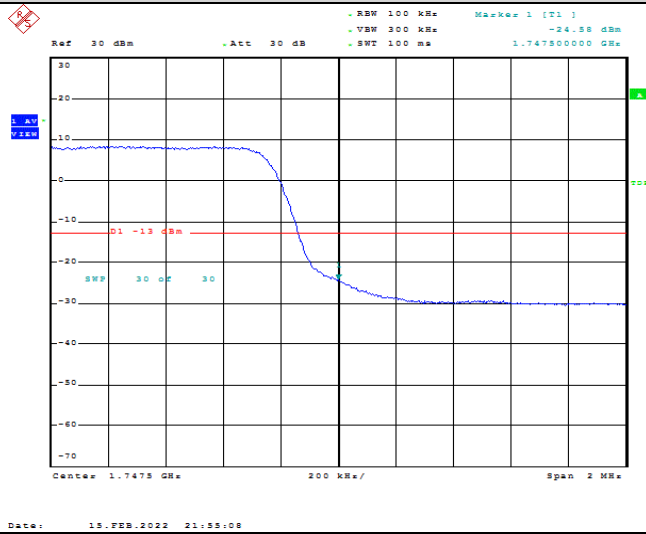

Band66-5MHz-16QAM-131997-1RB#0