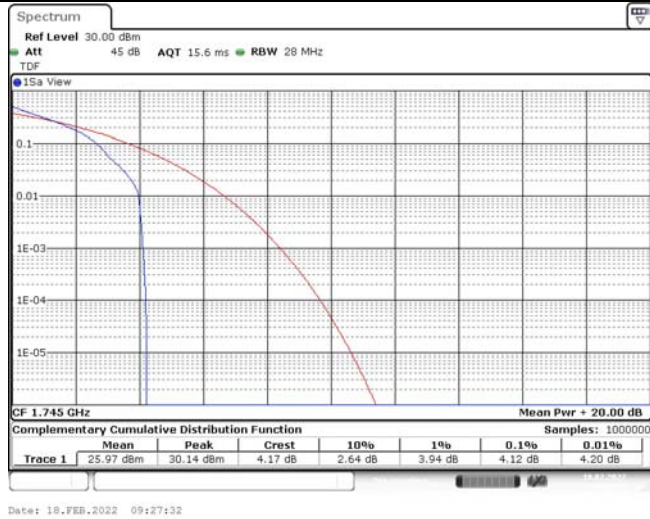

Band66-15MHz-QPSK-132322-1RB#0

Date: 18.FEB.2022 09:27:32