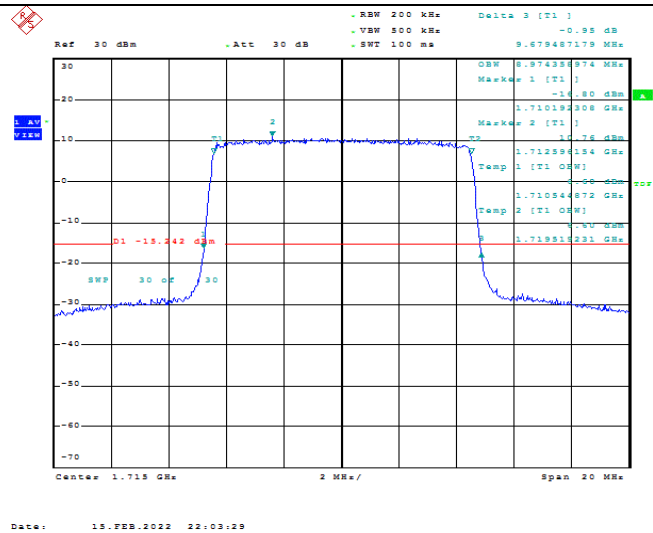

Band66-10MHz-QPSK-132322-50RB#0-8.974