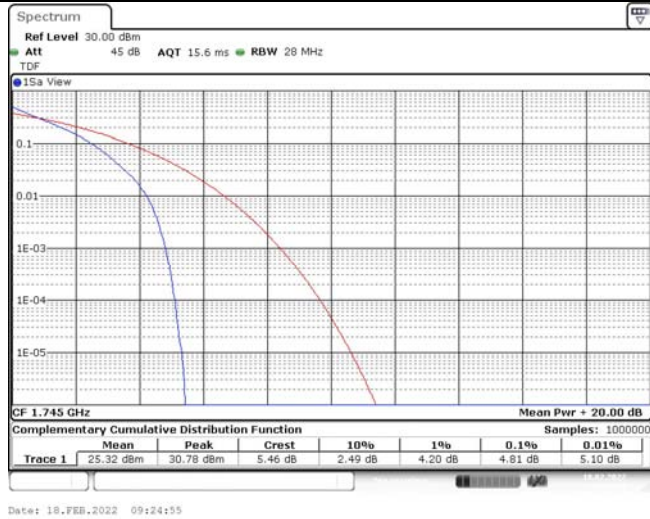

Band66-5MHz-QPSK-132322-25RB#0