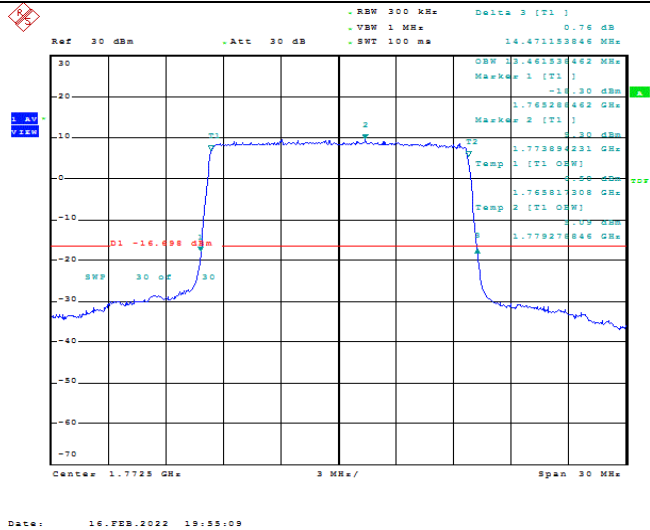

Band66-20MHz-QPSK-132572-100RB#0-18.013

Band66-20MHz-16QAM-132572-100RB#0-18.013