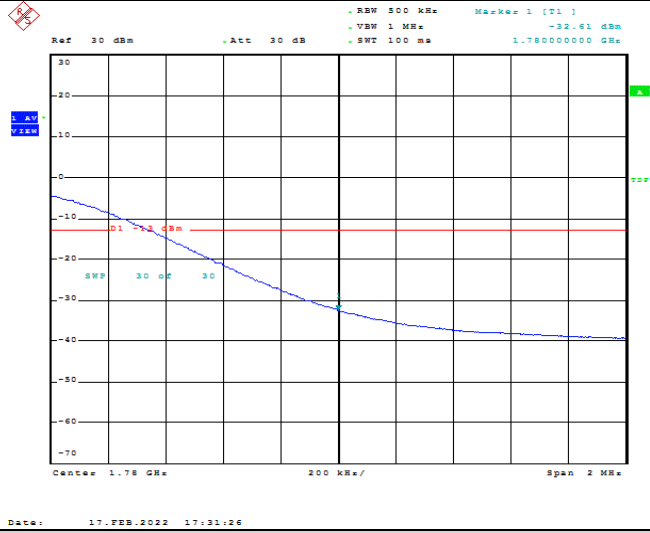

Band66-20MHz-16QAM-132572-1RB#0