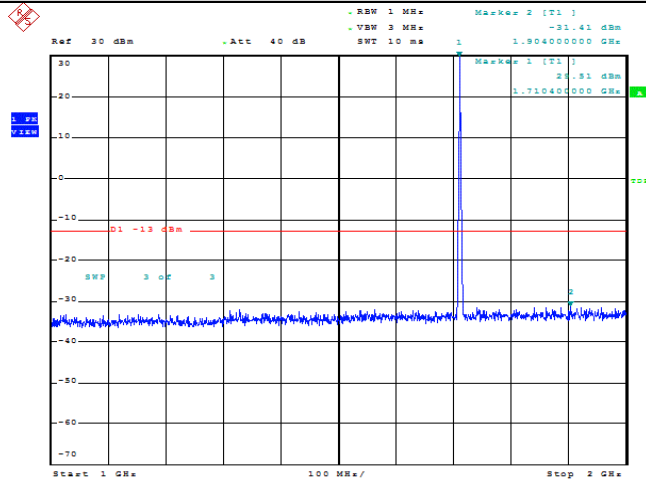

Test Graphs

Band66-1.4MHz-QPSK-131979-1RB#0-Range1:30~100MHz

Date: 15.FEB.2022 21:31:10

Band66-1.4MHz-QPSK-131979-1RB#0-Range2:1000~2000MHz

Date: 15.FEB.2022 21:31:20

Band66-1.4MHz-QPSK-131979-1RB#0-Range3:2000~13202MHz