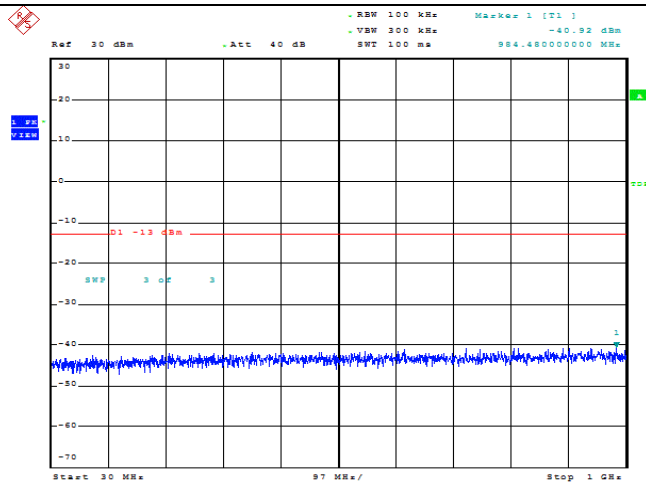

Date: 15.FEB.2022 22:16:47