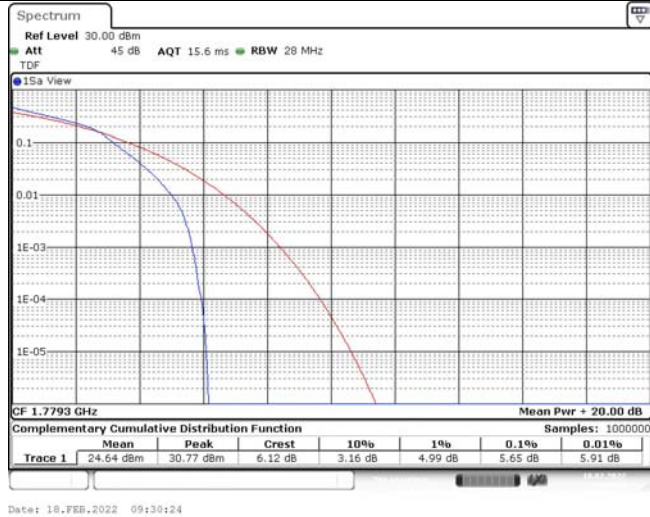

Band66-1.4MHz-16QAM-132665-6RB#0