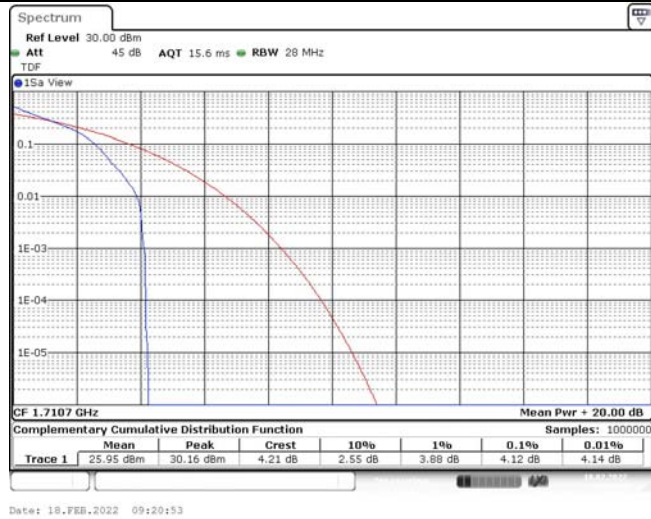

Test Graphs

Band66-1.4MHz-QPSK-131979-1RB#0

Date: 18.FEB.2022 09:20:53