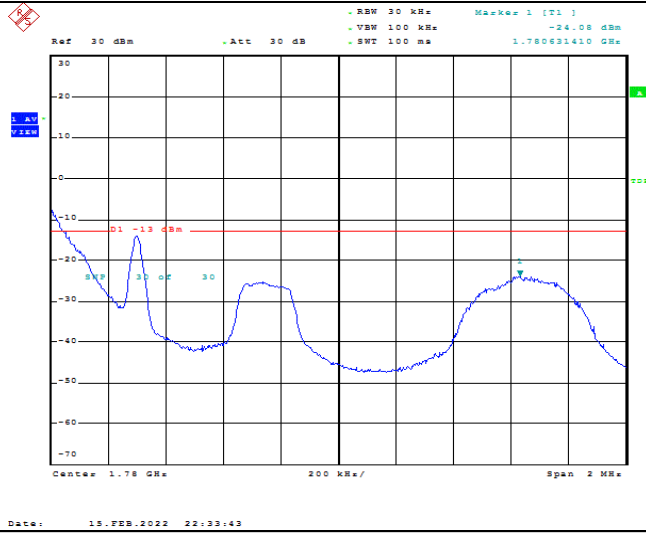

Band66-20MHz-16QAM-132072-1RB#0

Date: 17.FEB.2022 17:27:03

Band66-20MHz-16QAM-132072-1RB#99

Date: 17.FEB.2022 17:27:24

Band66-20MHz-16QAM-132072-100RB#0

Date: 17.FEB.2022 17:27:46

Band66-1.4MHz-QPSK-132665-1RB#0