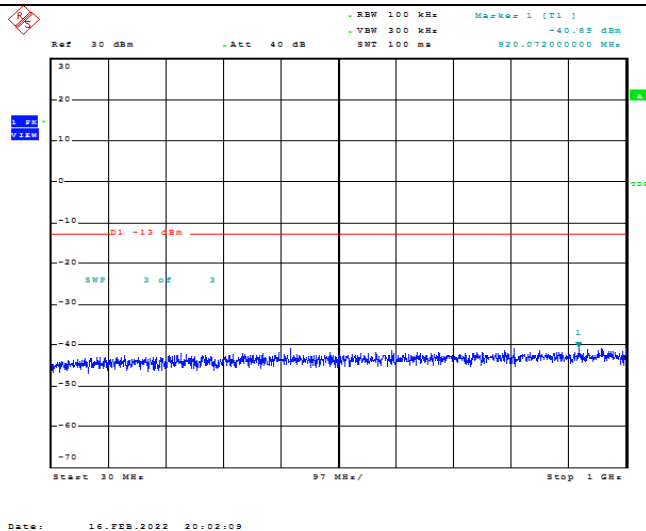

Band66-20MHz-QPSK-132572-1RB#0-Range2:1000~2000MHz