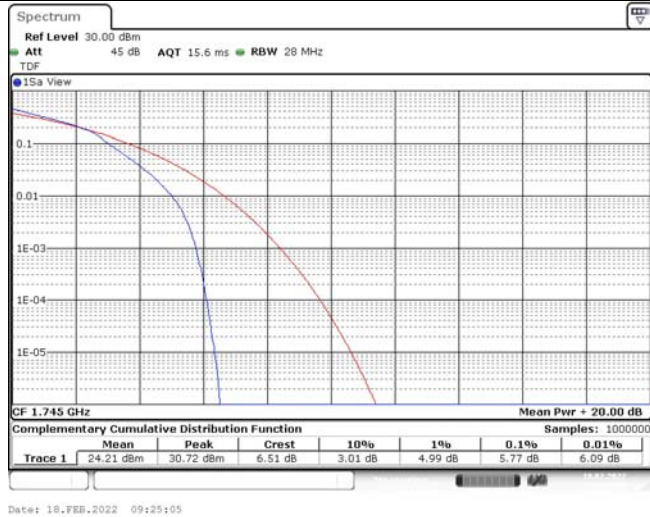

Band66-5MHz-16QAM-132322-25RB#0