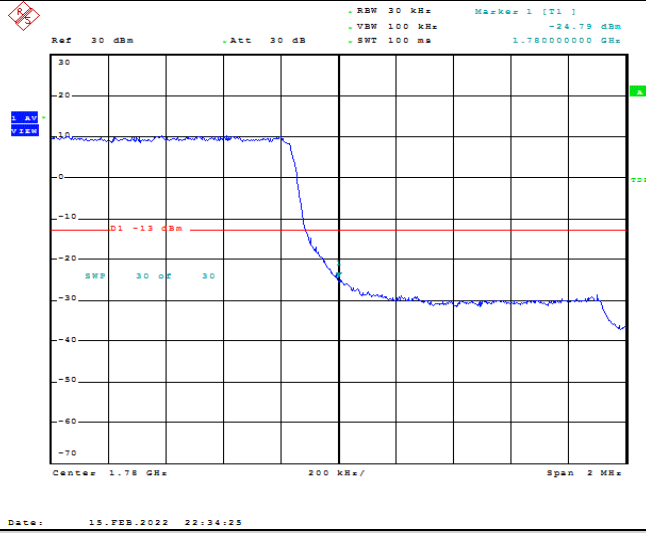

Band66-1.4MHz-16QAM-132665-1RB#0