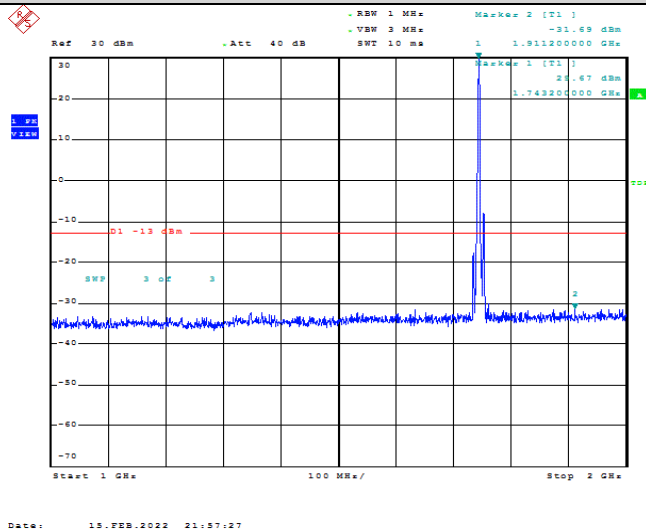

Band66-5MHz-16QAM-132322-1RB#0-Range2:1000~2000MHz

Date: 15.FEB.2022 21:57:27