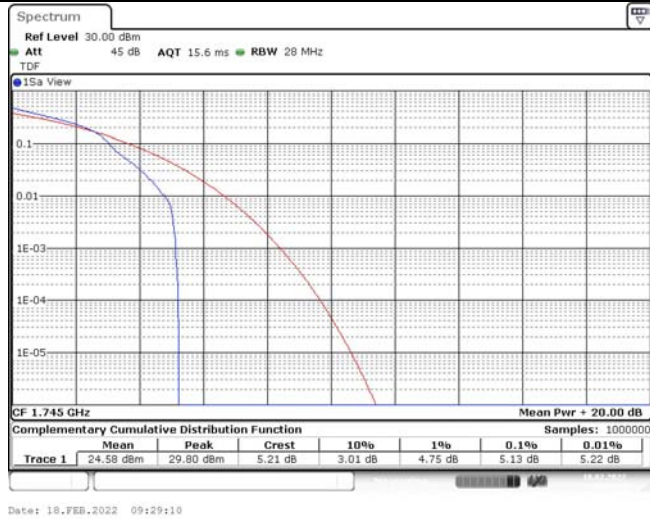

Band66-20MHz-16QAM-132322-1RB#0