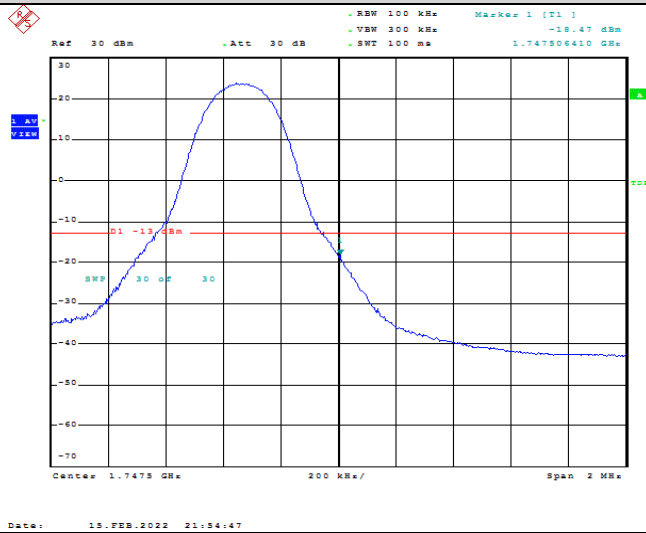

Band66-5MHz-QPSK-132322-25RB#0