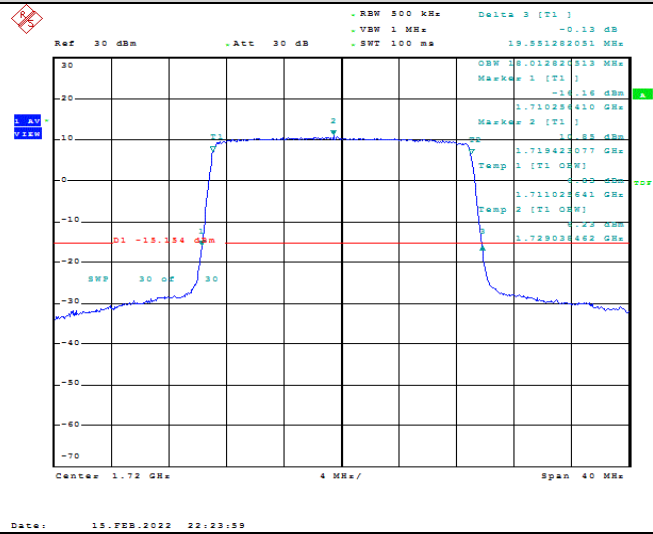

Band66-20MHz-QPSK-132322-100RB#0-17.949