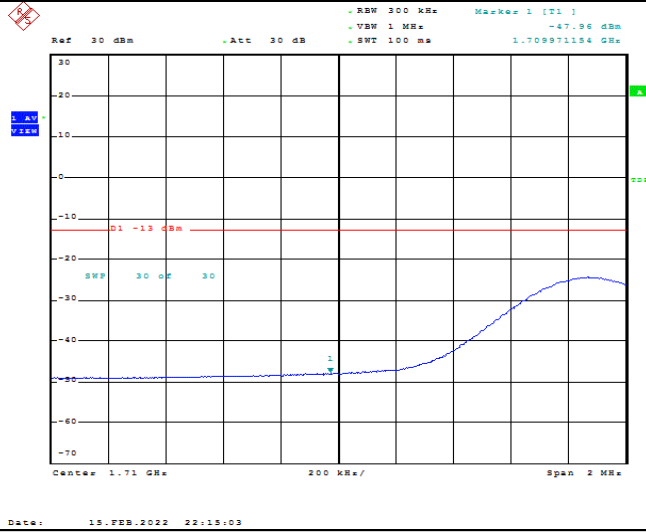

Date: 15.FEB.2022 22:14:31

Band66-15MHz-QPSK-132047-1RB#74

Date: 15.FEB.2022 22:14:52

Band66-15MHz-QPSK-132047-75RB#0

Date: 15.FEB.2022 22:15:14

Band66-15MHz-16QAM-132047-1RB#0

Band66-15MHz-16QAM-132047-1RB#74