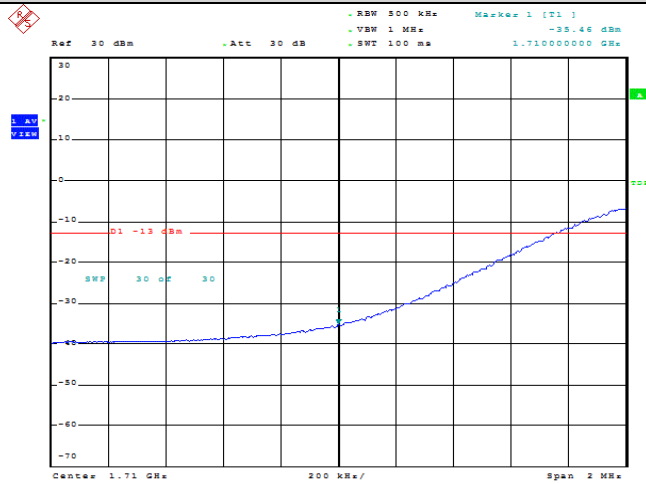

Band66-20MHz-16QAM-132072-1RB#0

Date: 17.FEB.2022 17:27:03

Band66-20MHz-16QAM-132072-1RB#99

Date: 17.FEB.2022 17:27:24

Band66-20MHz-16QAM-132072-100RB#0

Date: 17.FEB.2022 17:27:46

Band66-1.4MHz-QPSK-132665-1RB#0