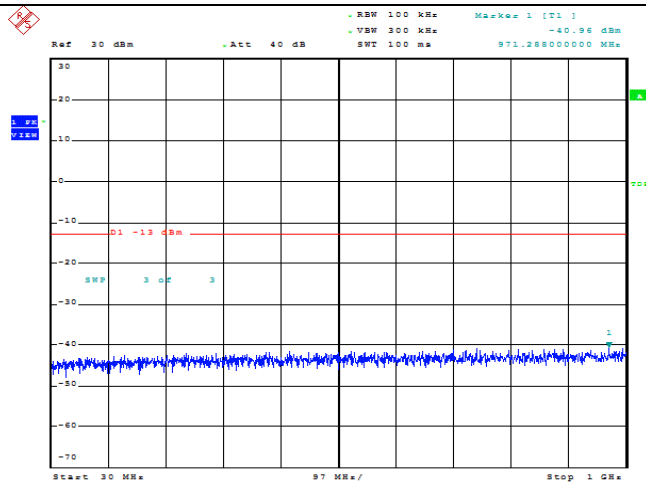

Date: 15.FEB.2022 22:16:30

Band66-15MHz-16QAM-132322-1RB#0-Range1:30~1000MHz

Band66-15MHz-16QAM-132322-1RB#0-Range2:1000~2000MHz

Band66-15MHz-16QAM-132322-1RB#0-Range3:2000~132022MHz

Band66-20MHz-QPSK-132072-1RB#0-Range1:30~1000MHz