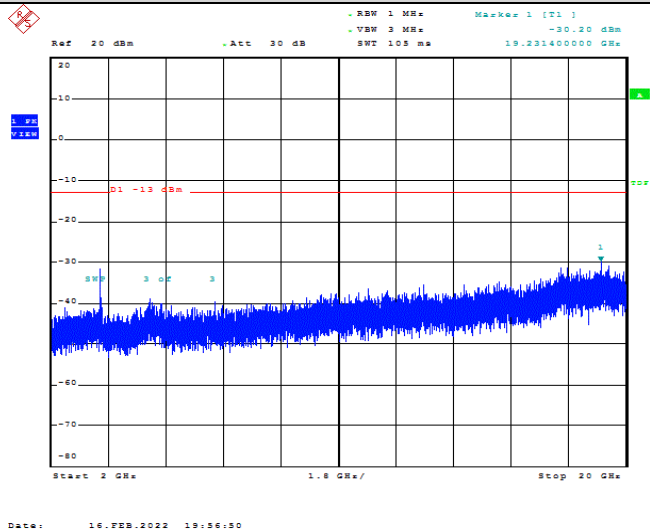

Band66-15MHz-QPSK-132597-1RB#0-Range3:2000~132022MHz

Date: 16.FEB.2022 19:56:50

Band66-15MHz-16QAM-132597-1RB#0-Range1:30~1000MHz