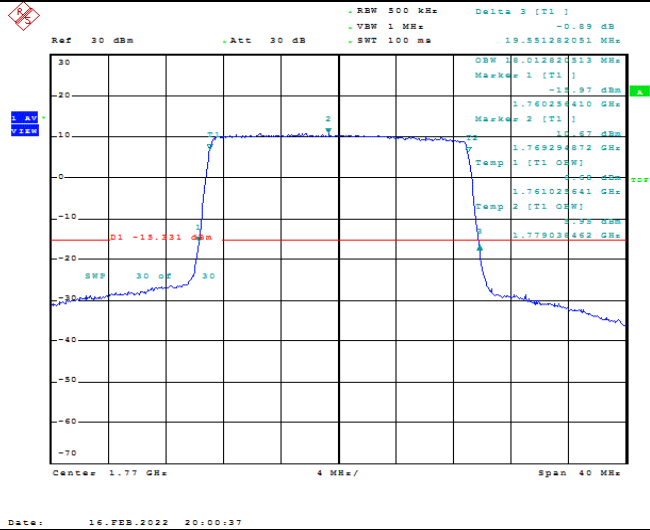

Band66-20MHz-QPSK-132572-100RB#0-18.013