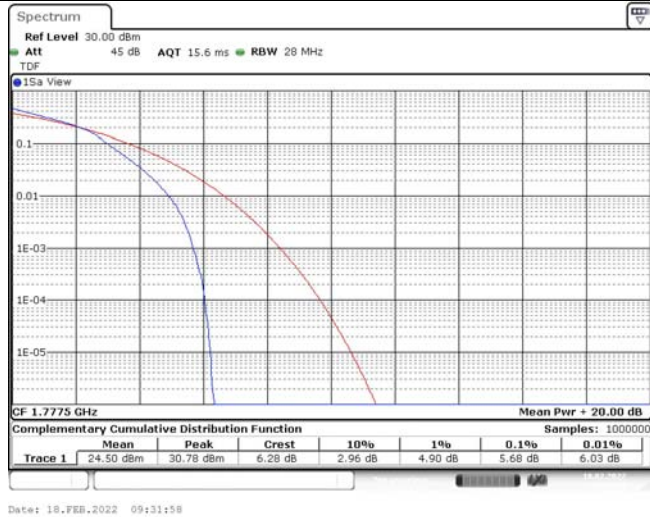

Band66-5MHz-16QAM-132647-25RB#0