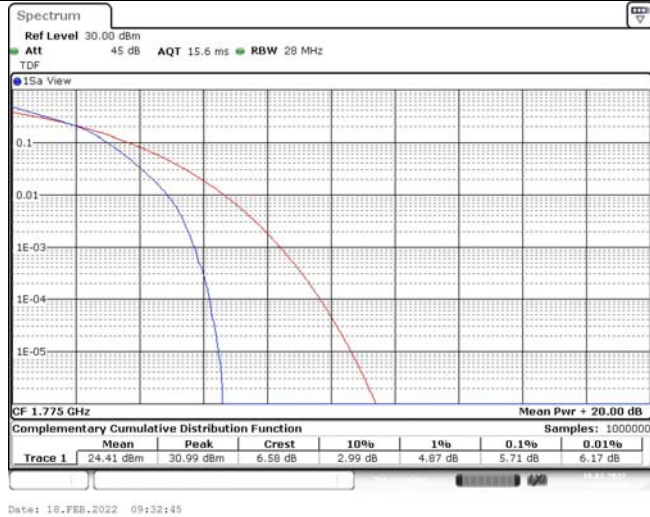

Band66-10MHz-16QAM-132622-50RB#0