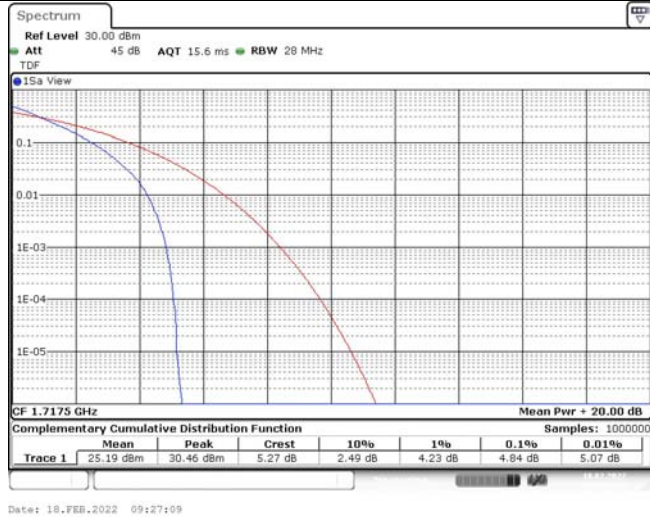

Band66-15MHz-QPSK-132047-75RB#0

Date: 18.FEB.2022 09:27:09