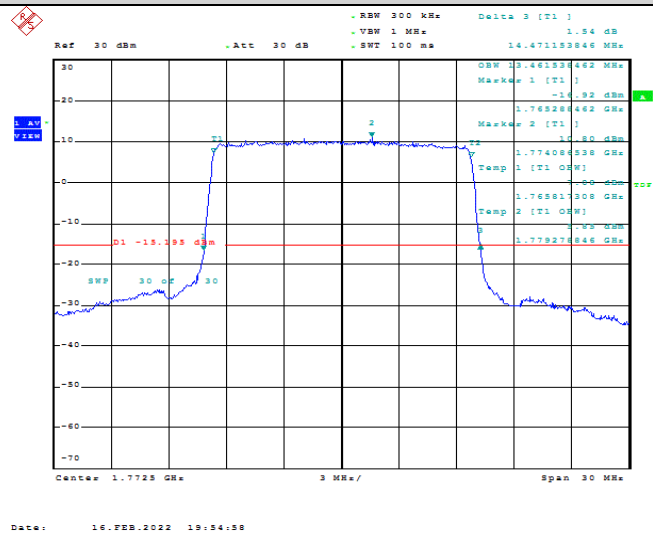

Band66-15MHz-16QAM-132597-75RB#0-13.462