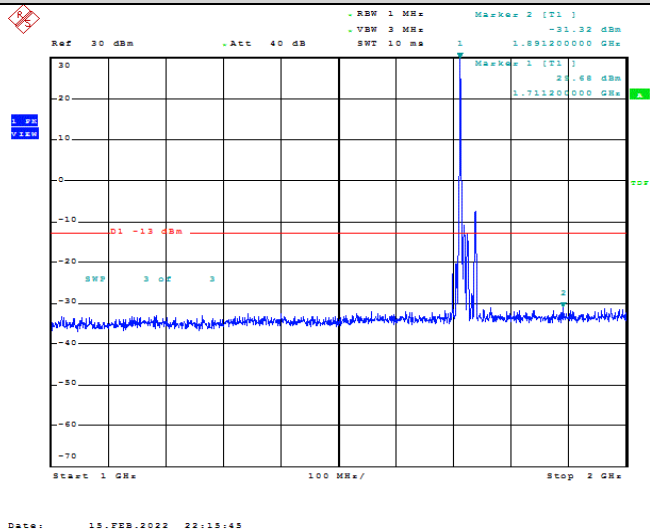

Band66-15MHz-QPSK-132047-1RB#0-Range2:1000~2000MHz

Date: 15.FEB.2022 22:15:45