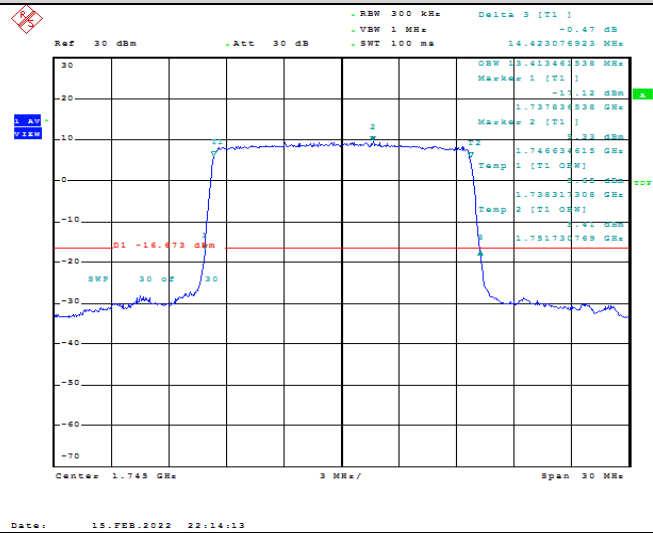

Band66-20MHz-QPSK-132072-100RB#0-18.013