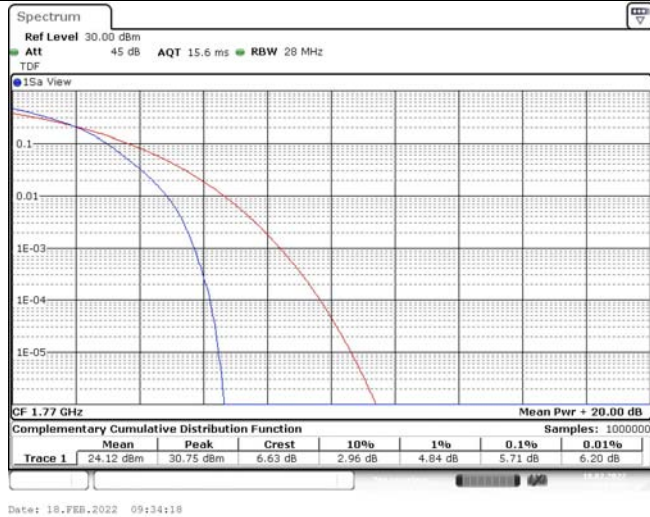

Band66-20MHz-16QAM-132572-100RB#0