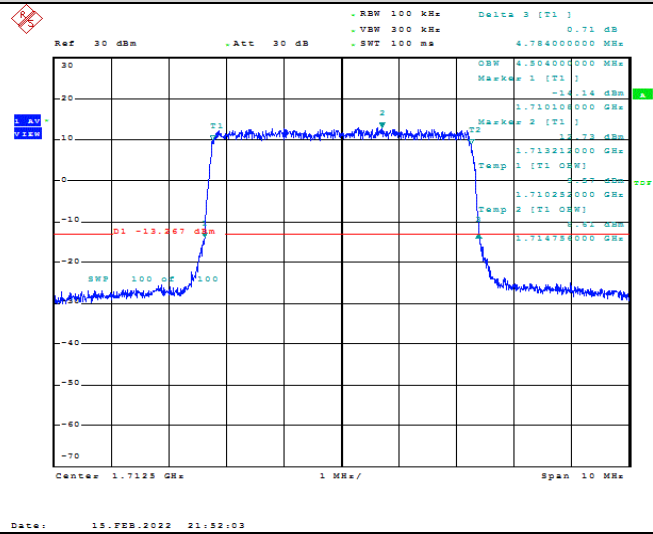

Band66-5MHz-QPSK-132322-25RB#0-4.504