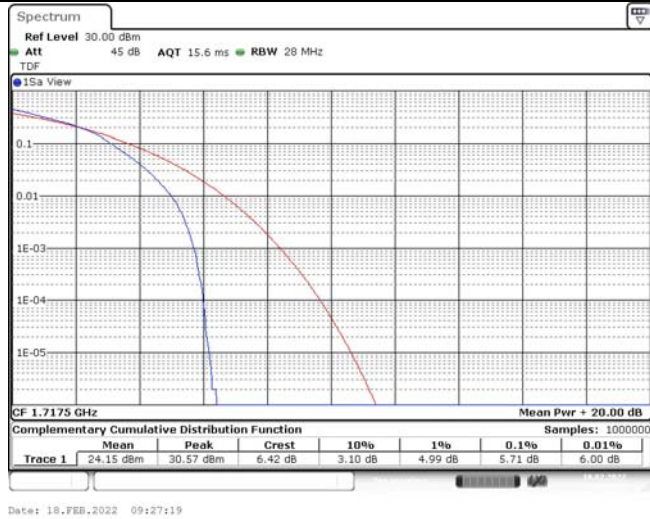

Band66-15MHz-16QAM-132047-75RB#0