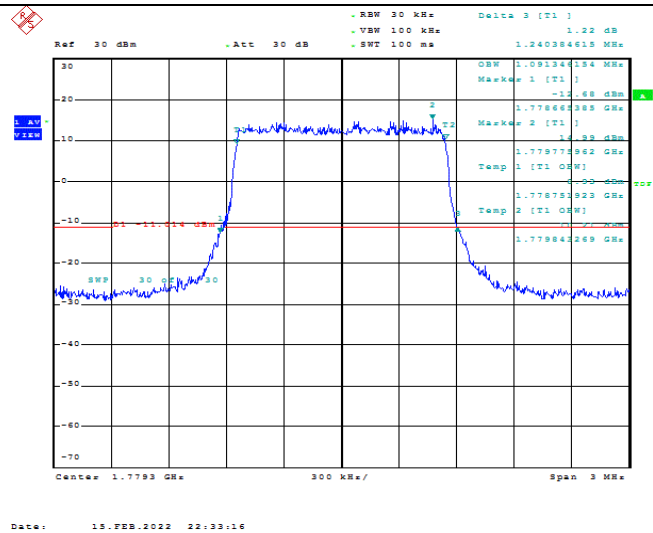

Band66-1.4MHz-16QAM-132665-6RB#0-1.091

Band66-3MHz-16QAM-132657-15RB#0-2.692

Band66-3MHz-16QAM-132657-15RB#0-2.692