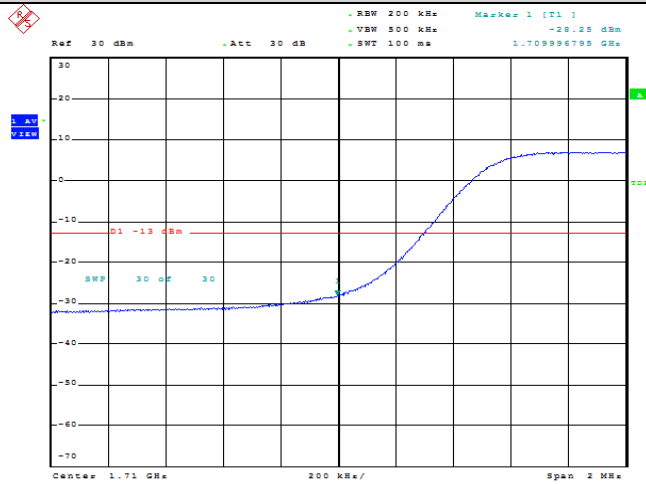

Date: 15.FEB.2022 22:05:05

Band66-10MHz-16QAM-132022-1RB#0

Date: 15.FEB.2022 22:04:33

Band66-10MHz-16QAM-132022-1RB#49

Date: 15.FEB.2022 22:04:54

Band66-10MHz-16QAM-132022-50RB#0

Date: 15.FEB.2022 22:05:16

Band66-15MHz-QPSK-132047-1RB#0