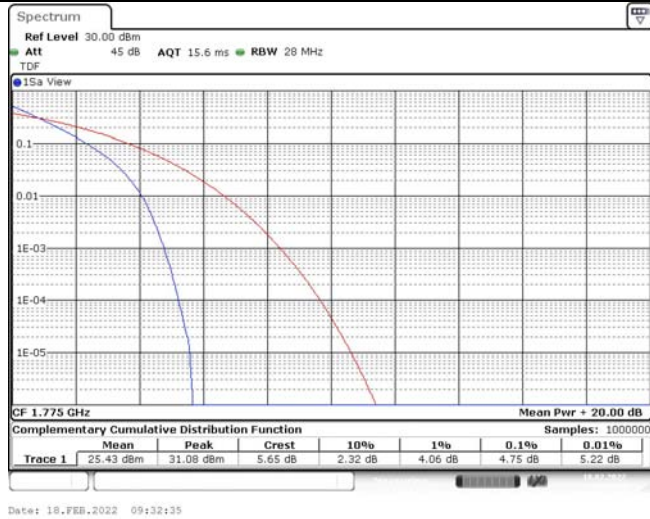

Band66-10MHz-QPSK-132622-50RB#0