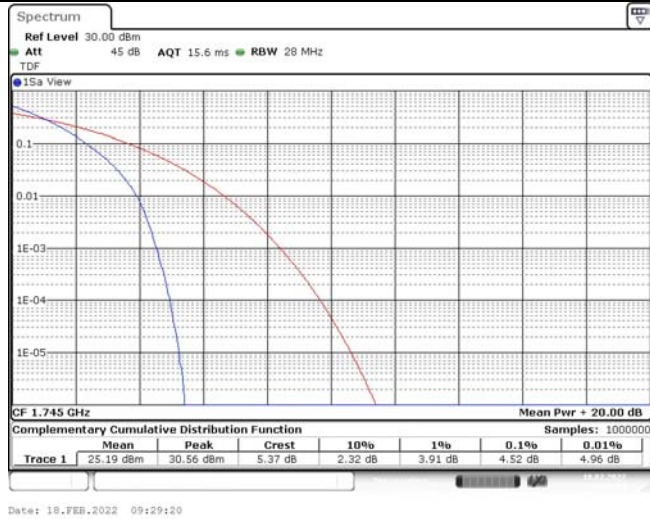

Band66-20MHz-QPSK-132322-100RB#0