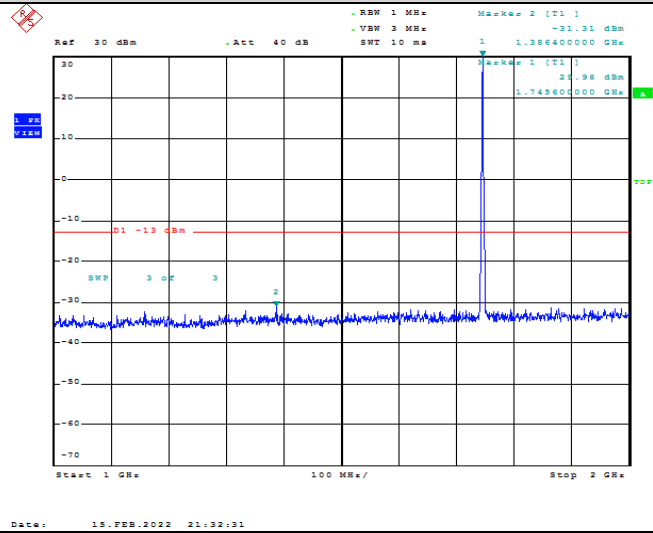

Band66-1.4MHz-QPSK-132322-1RB#0-Range2:1000~2000MHz