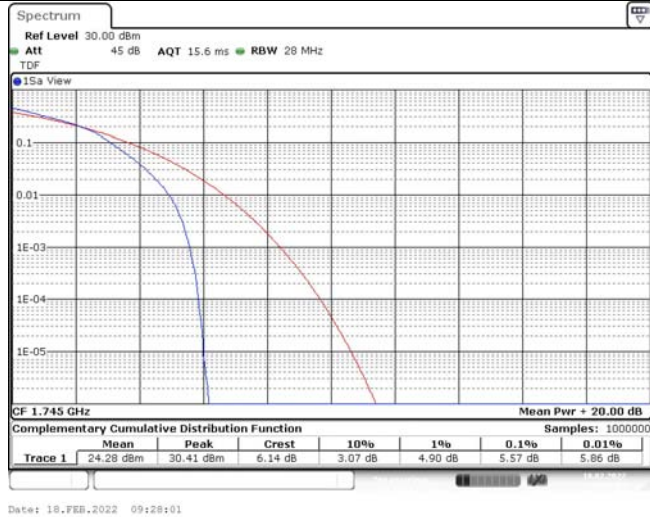

Band66-15MHz-16QAM-132322-75RB#0