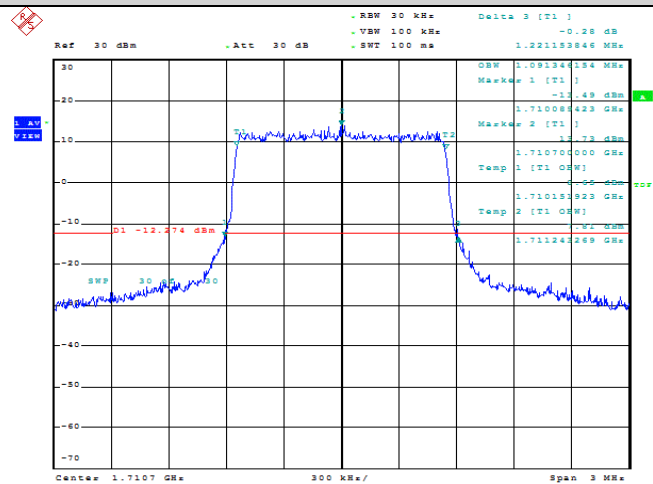

Band66-1.4MHz-16QAM-131979-6RB#0-1.091

Date: 15.FEB.2022 21:29:23