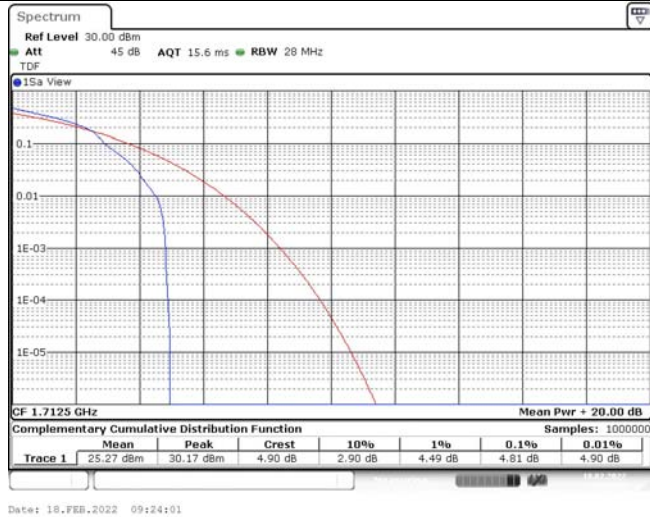

Band66-5MHz-16QAM-131997-1RB#0

Band66-5MHz-16QAM-131997-25RB#0