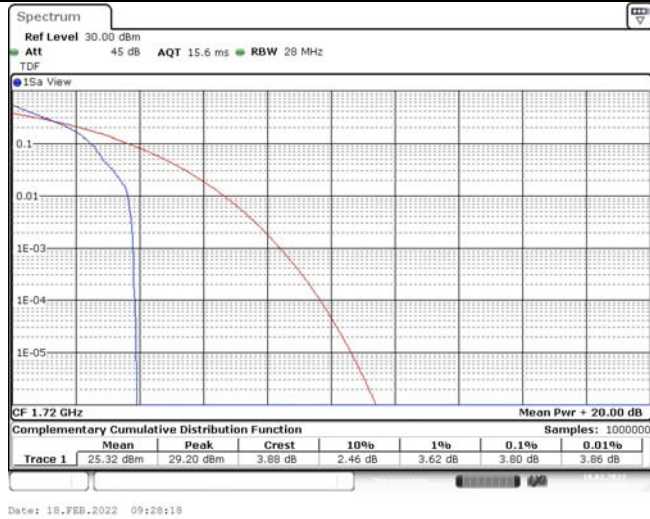

Band66-20MHz-QPSK-132072-1RB#0