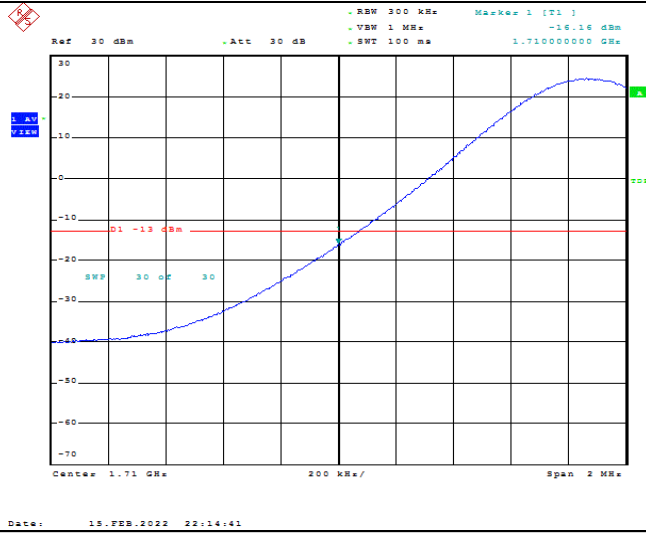

Date: 15.FEB.2022 22:14:31

Band66-15MHz-QPSK-132047-1RB#74

Date: 15.FEB.2022 22:14:52

Band66-15MHz-QPSK-132047-75RB#0

Date: 15.FEB.2022 22:15:14

Band66-15MHz-16QAM-132047-1RB#0

Band66-15MHz-16QAM-132047-1RB#74