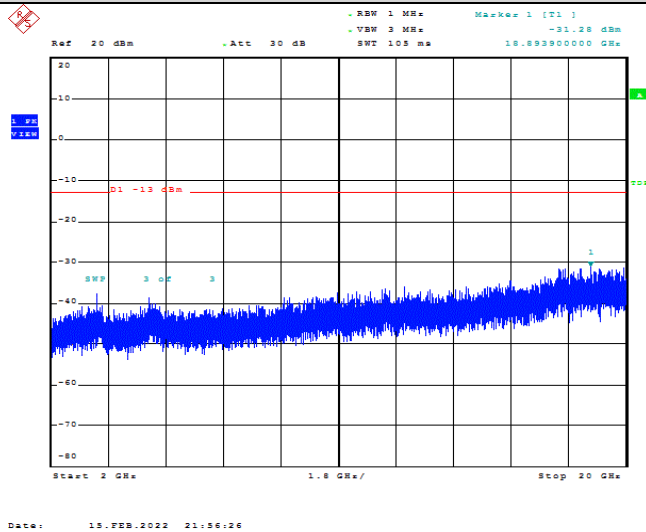

Date: 15.FEB.2022 21:57:03

Band66-5MHz-16QAM-131997-1RB#0-Range1:30~1000MHz

Date: 15.FEB.2022 21:56:06

Band66-5MHz-16QAM-131997-1RB#0-Range2:1000~2000MHz

Date: 15.FEB.2022 21:56:16

Band66-5MHz-16QAM-131997-1RB#0-Range3:2000~132022MHz