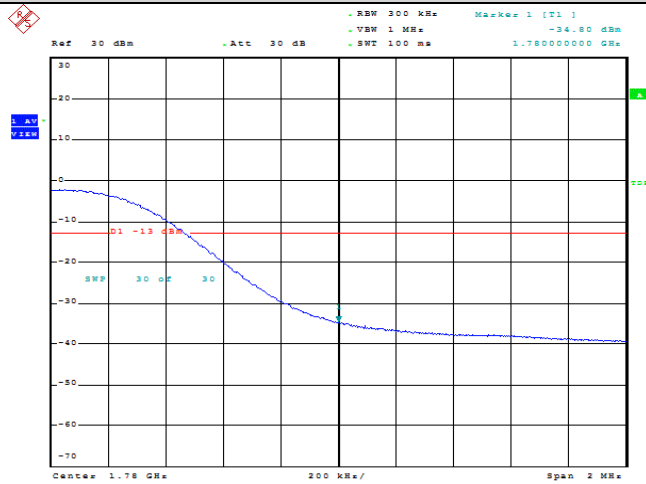

Band66-15MHz-QPSK-132597-75RB#0

Date: 17.FEB.2022 17:30:12

Band66-15MHz-16QAM-132597-1RB#0