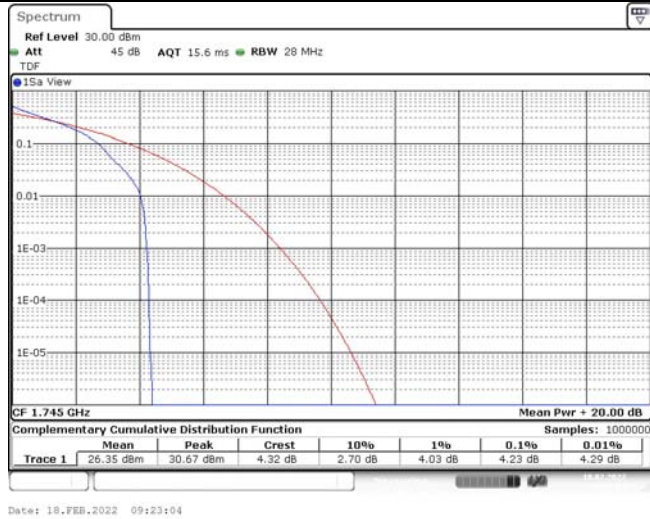

Band66-3MHz-QPSK-132322-1RB#0