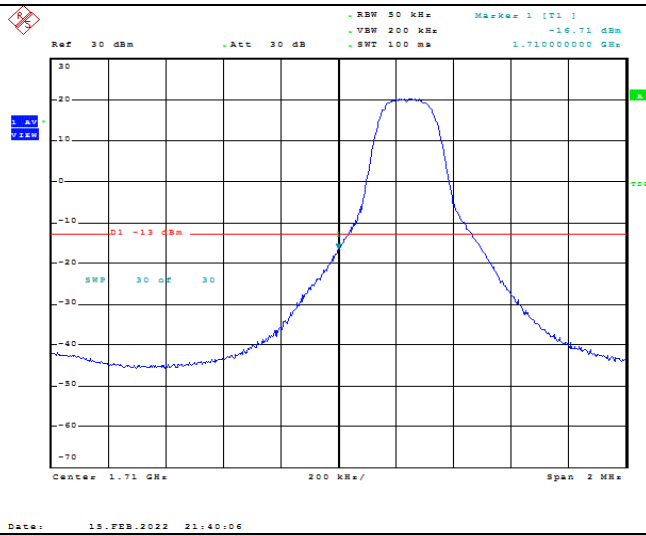

Band66-3MHz-16QAM-131987-1RB#14