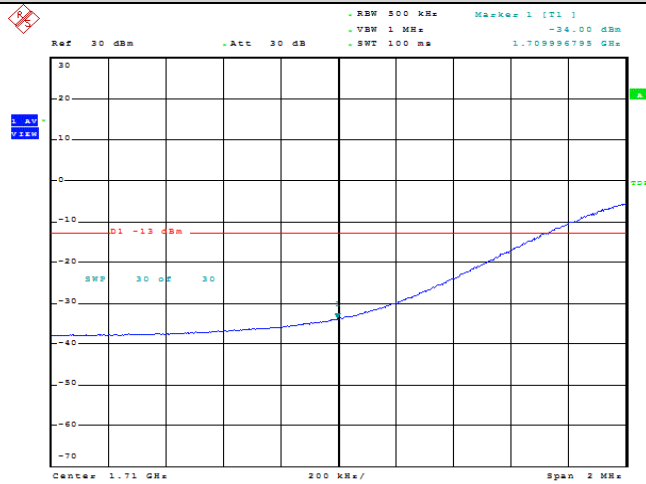

Band66-15MHz-16QAM-132047-75RB#0

Band66-20MHz-QPSK-132072-1RB#0

Date: 17.FEB.2022 17:26:52

Band66-20MHz-QPSK-132072-1RB#99

Date: 17.FEB.2022 17:27:14

Band66-20MHz-QPSK-132072-100RB#0

Date: 17.FEB.2022 17:27:35