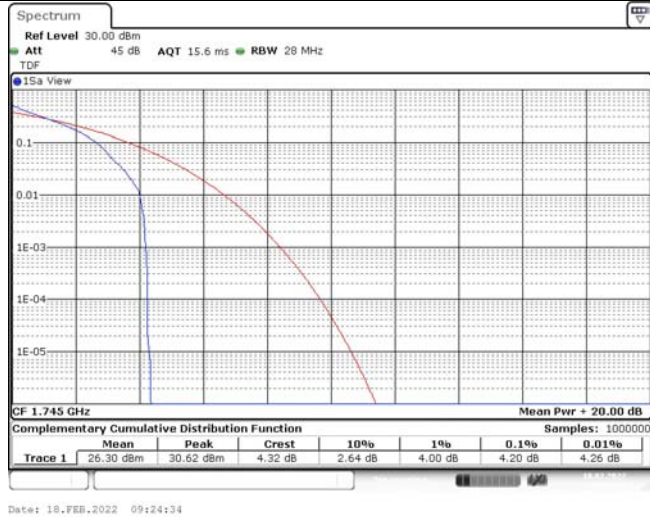

Band66-5MHz-QPSK-132322-25RB#0

Band66-5MHz-16QAM-131997-1RB#0

Band66-5MHz-16QAM-131997-25RB#0