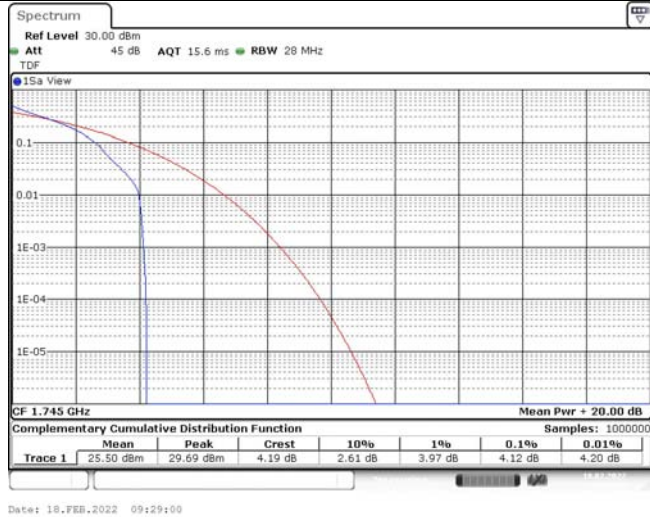

Band66-20MHz-QPSK-132322-1RB#0