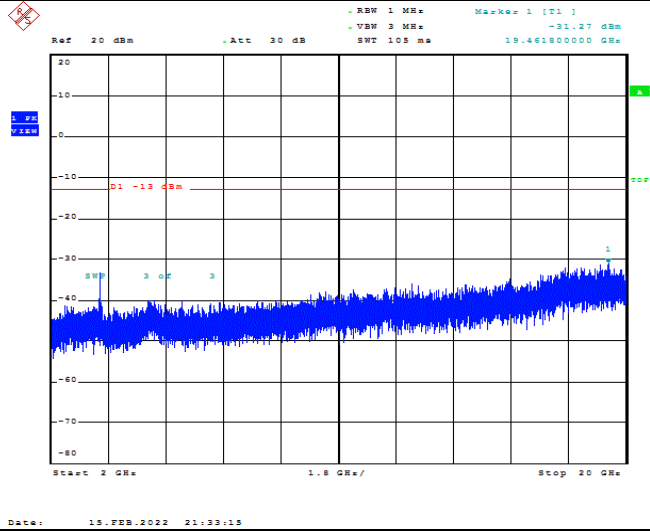

Band66-1.4MHz-16QAM-132322-1RB#0-Range3:2000~132022MHz

Band66-3MHz-QPSK-131987-1RB#0-Range1:30~1000MHz