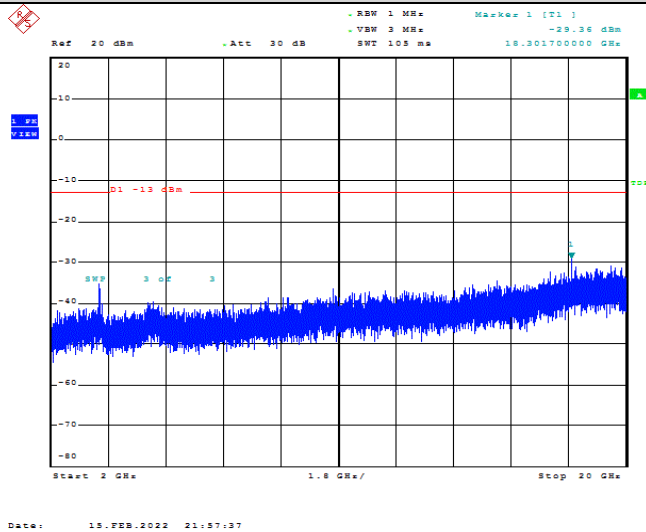

Date: 15.FEB.2022 21:56:26

Band66-5MHz-16QAM-132322-1RB#0-Range1:30~1000MHz

Date: 15.FEB.2022 21:57:17

Band66-5MHz-16QAM-132322-1RB#0-Range2:1000~2000MHz

Date: 15.FEB.2022 21:57:27

Band66-5MHz-16QAM-132322-1RB#0-Range3:2000~132022MHz