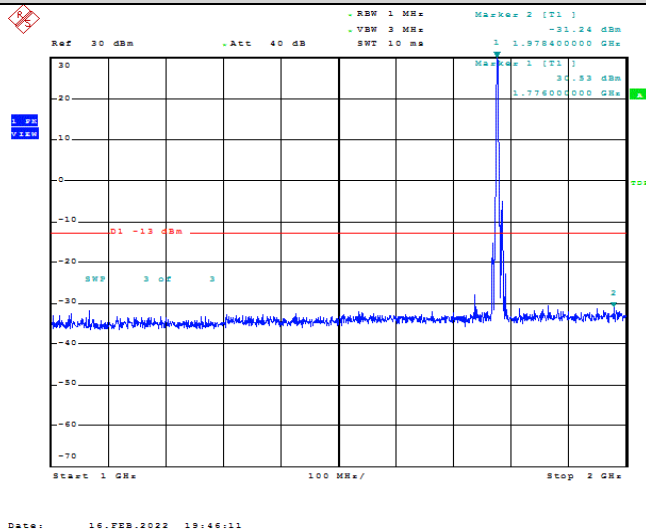

Date: 16.FEB.2022 19:45:36

Band66-5MHz-QPSK-132647-1RB#0-Range3:2000~132022MHz

Date: 16.FEB.2022 19:45:47

Band66-5MHz-16QAM-132647-1RB#0-Range1:30~1000MHz

Date: 16.FEB.2022 19:46:01

Band66-5MHz-16QAM-132647-1RB#0-Range2:1000~2000MHz