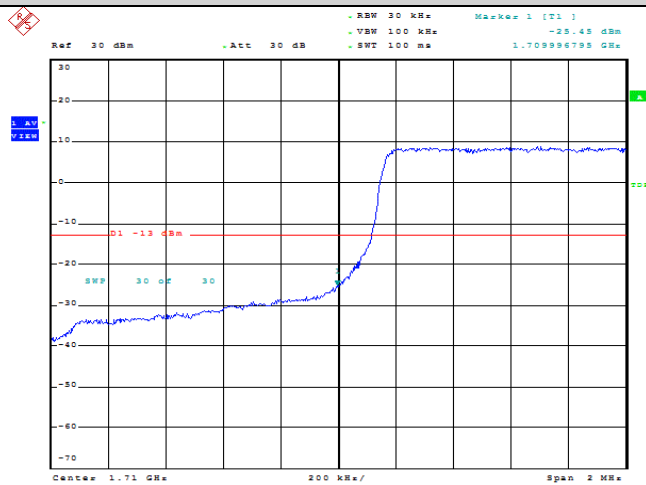

Band66-1.4MHz-16QAM-131979-6RB#0

Date: 15.FEB.2022 21:30:59

Band66-3MHz-QPSK-131987-1RB#0