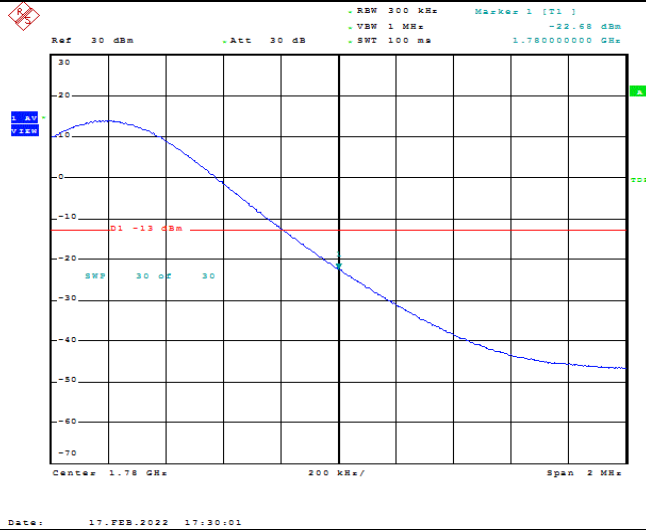

Band66-15MHz-QPSK-132597-1RB#74

Date: 17.FEB.2022 17:29:50

Band66-15MHz-QPSK-132597-75RB#0

Date: 17.FEB.2022 17:30:12

Band66-15MHz-16QAM-132597-1RB#0

Band66-15MHz-16QAM-132597-1RB#74

Band66-15MHz-16QAM-132597-75RB#0