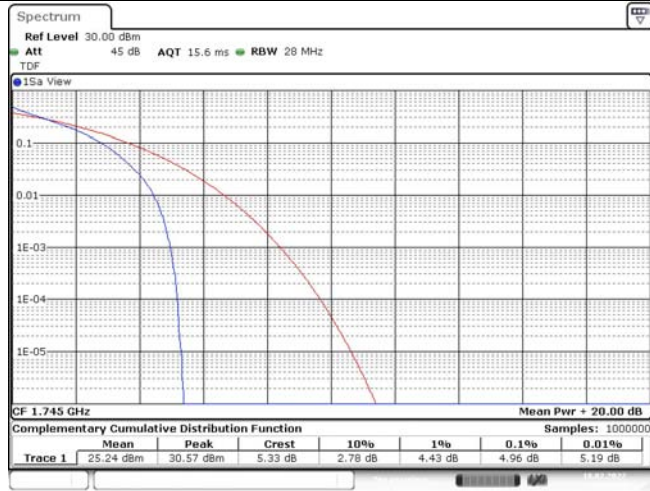

Band66-1.4MHz-QPSK-132322-6RB#0

Date: 18.FEB.2022 09:21:56