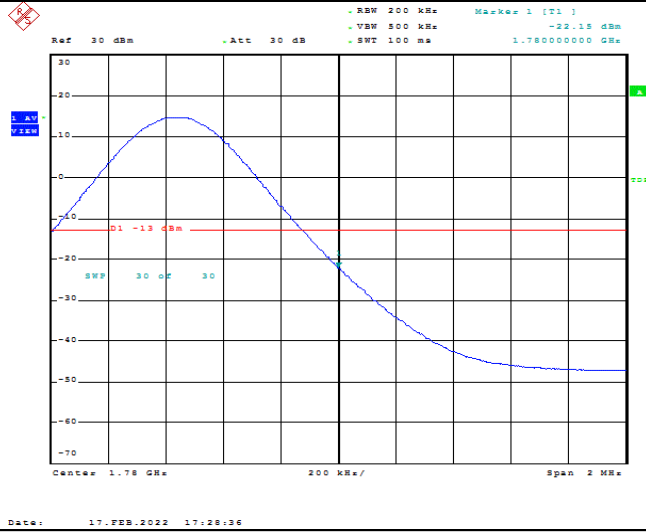

Band66-10MHz-QPSK-132622-50RB#0