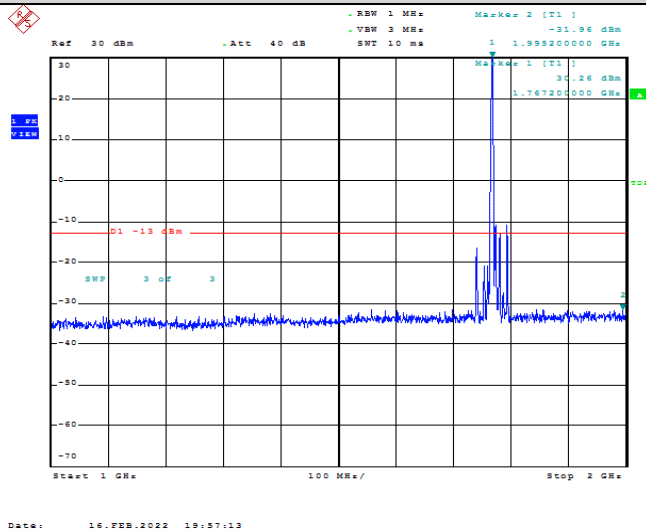

Date: 16.FEB.2022 19:56:39

Band66-15MHz-QPSK-132597-1RB#0-Range3:2000~132022MHz

Date: 16.FEB.2022 19:56:50

Band66-15MHz-16QAM-132597-1RB#0-Range1:30~1000MHz

Date: 16.FEB.2022 19:57:04

Band66-15MHz-16QAM-132597-1RB#0-Range2:1000~2000MHz