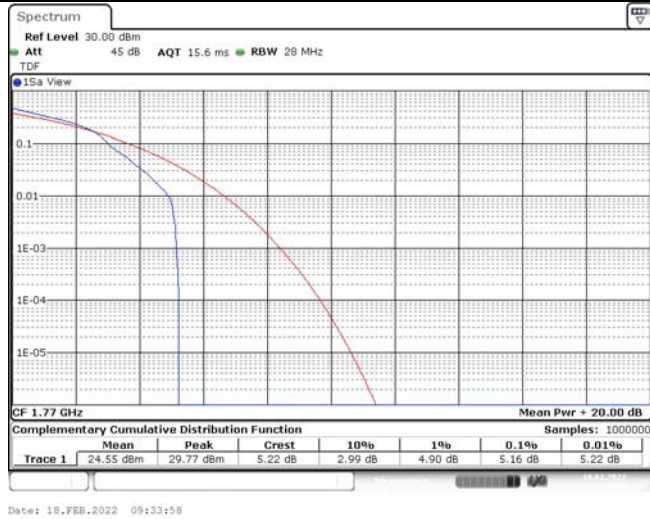

Band66-20MHz-16QAM-132572-1RB#0