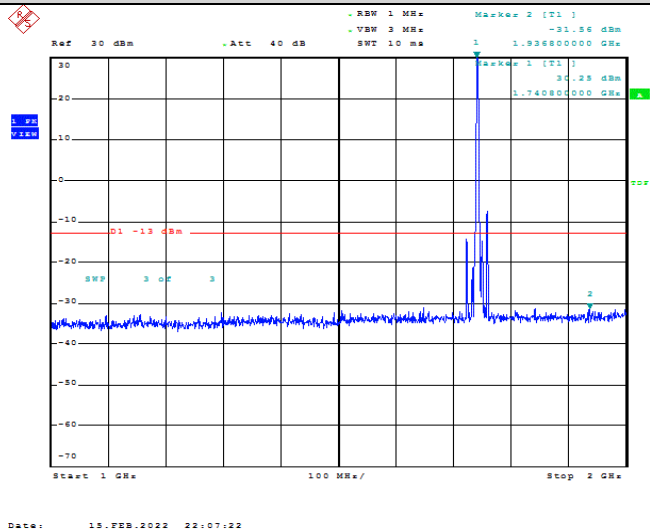

Band66-10MHz-16QAM-132322-1RB#0-Range2:1000~2000MHz

Date: 15.FEB.2022 22:07:22