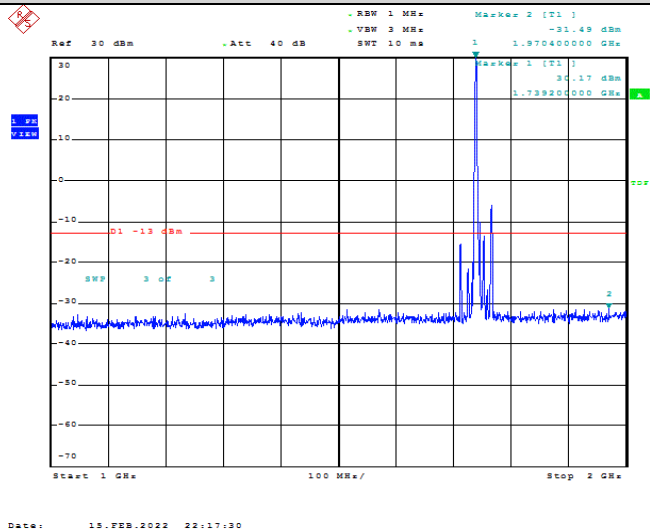

Band66-15MHz-16QAM-132322-1RB#0-Range2:1000~2000MHz