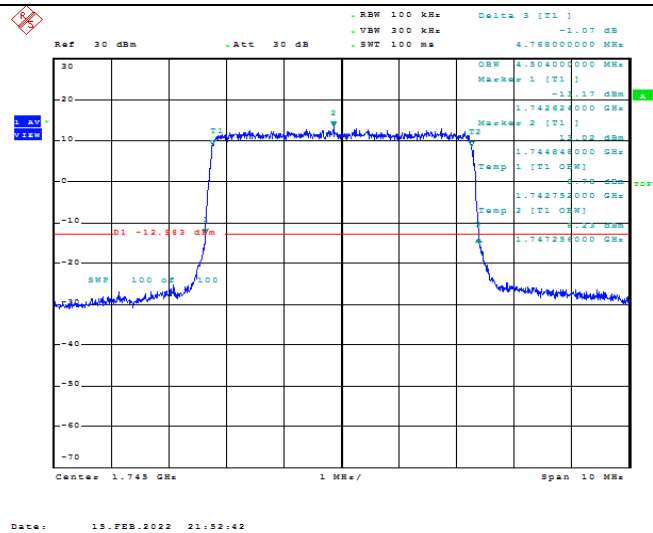

Band66-5MHz-16QAM-131997-25RB#0-4.52