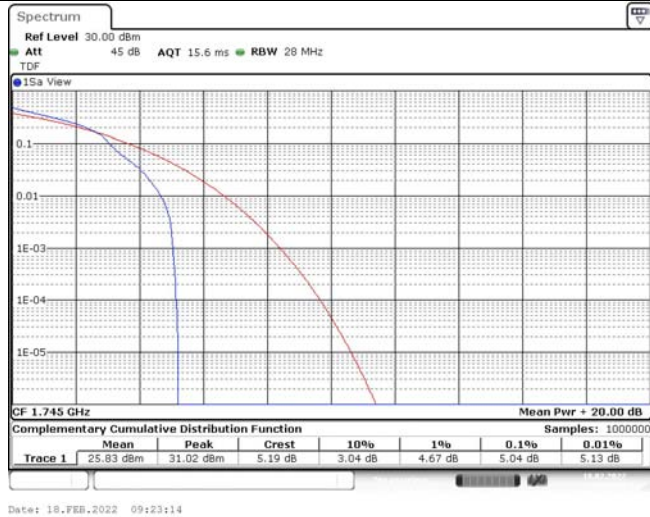

Band66-3MHz-16QAM-132322-1RB#0