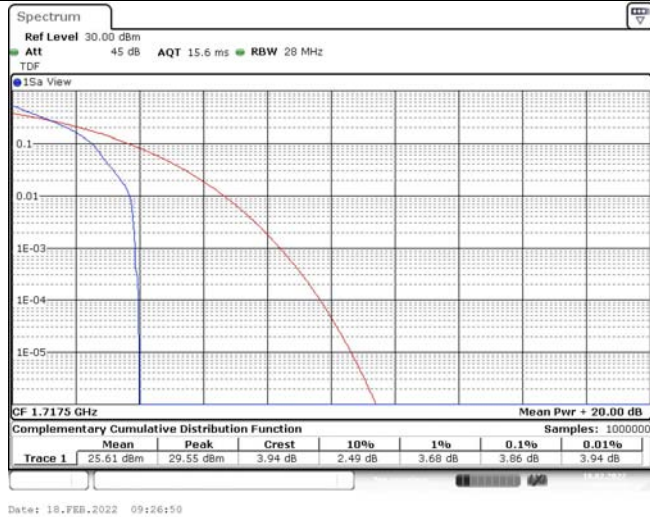

Band66-15MHz-QPSK-132047-1RB#0