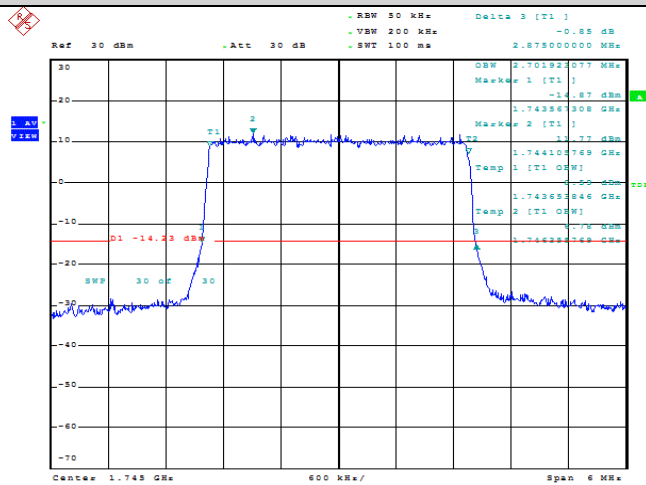

Band66-3MHz-QPSK-132322-15RB#0-2.702

Date: 15.FEB.2022 21:39:27

Band66-3MHz-16QAM-131987-15RB#0-2.702