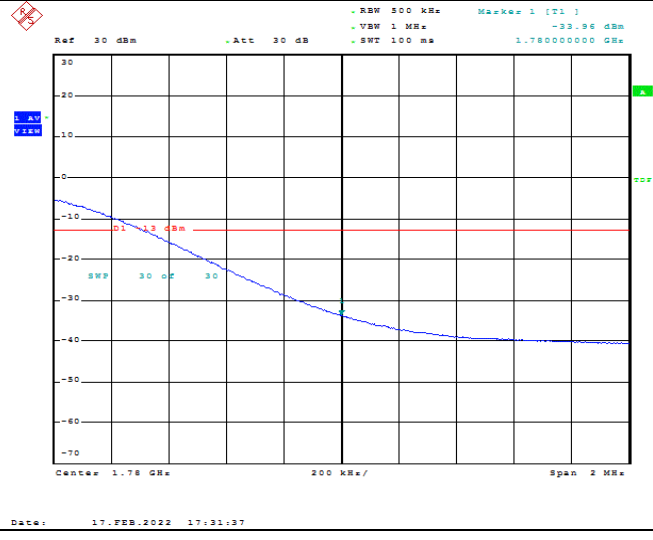

Band66-20MHz-16QAM-132572-100RB#0