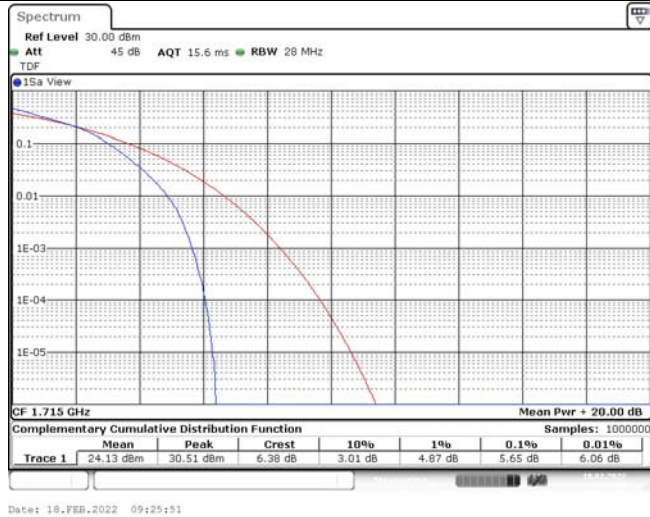

Band66-10MHz-16QAM-132022-50RB#0