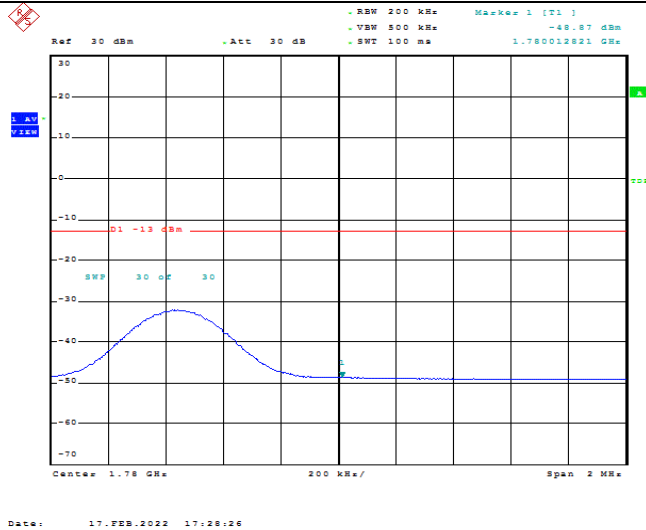

Band66-10MHz-16QAM-132622-1RB#49