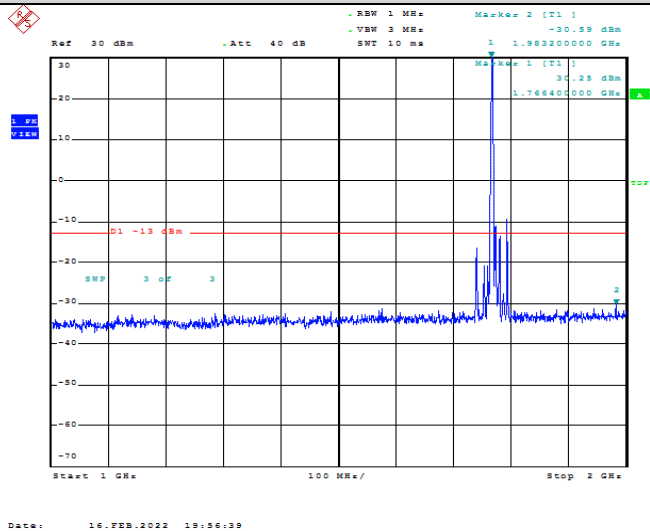

Date: 16.FEB.2022 19:51:39

Band66-10MHz-16QAM-132622-1RB#0-Range3:2000~132022MHz

Date: 16.FEB.2022 19:51:50

Band66-15MHz-QPSK-132597-1RB#0-Range1:30~1000MHz

Date: 16.FEB.2022 19:56:30

Band66-15MHz-QPSK-132597-1RB#0-Range2:1000~2000MHz