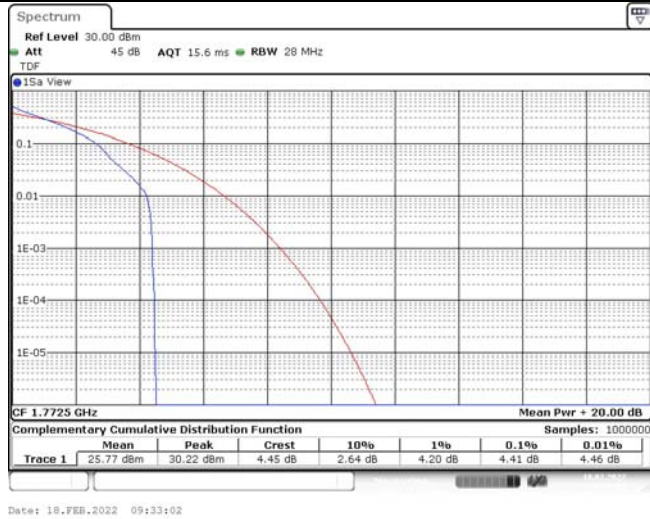

Band66-15MHz-QPSK-132597-1RB#0