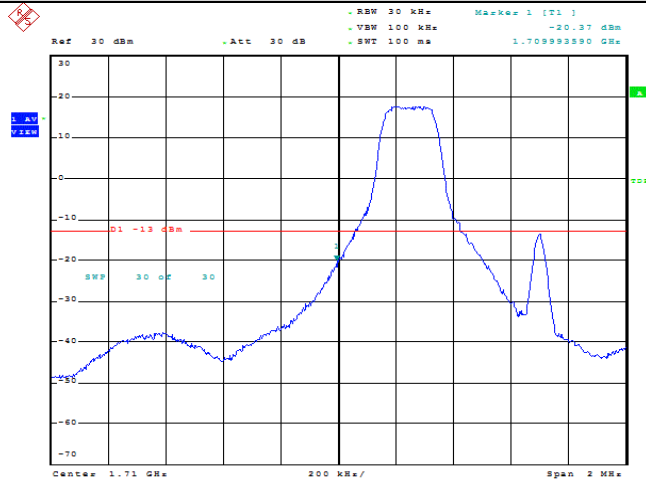

Test Graphs

Band66-1.4MHz-QPSK-131979-1RB#0

Date: 15.FEB.2022 21:30:06

Band66-1.4MHz-QPSK-131979-1RB#5

Date: 15.FEB.2022 21:30:27

Band66-1.4MHz-QPSK-131979-6RB#0

Date: 15.FEB.2022 21:30:49

Band66-1.4MHz-16QAM-131979-1RB#0