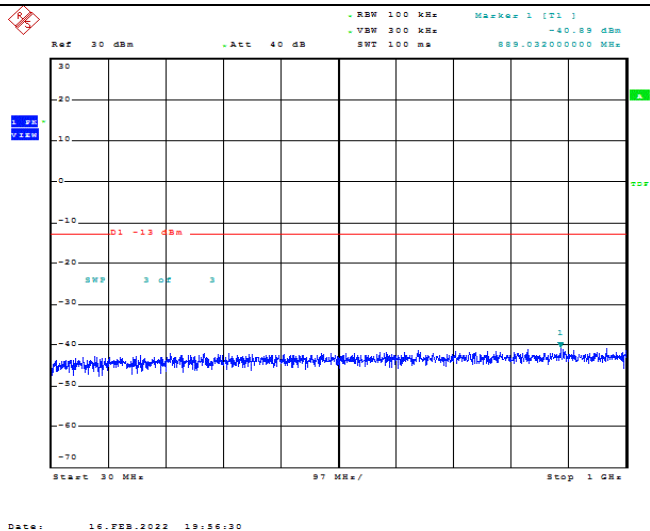

Date: 16.FEB.2022 19:56:30