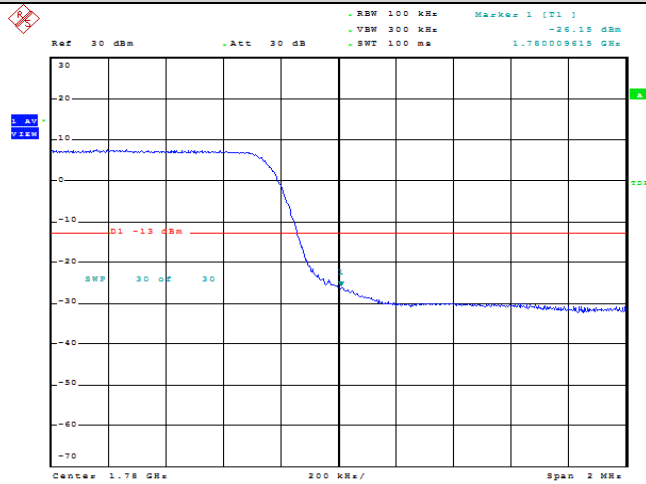

Band66-5MHz-16QAM-132647-1RB#0

Date: 16.FEB.2022 19:44:33

Band66-5MHz-16QAM-132647-1RB#24

Date: 16.FEB.2022 19:44:54

Band66-5MHz-16QAM-132647-25RB#0

Date: 16.FEB.2022 19:45:15

Band66-10MHz-QPSK-132622-1RB#0