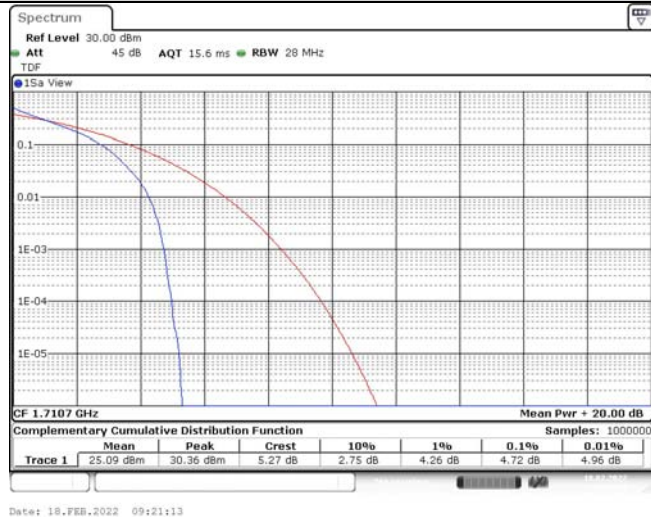

Band66-1.4MHz-QPSK-131979-6RB#0

Date: 18.FEB.2022 09:21:13