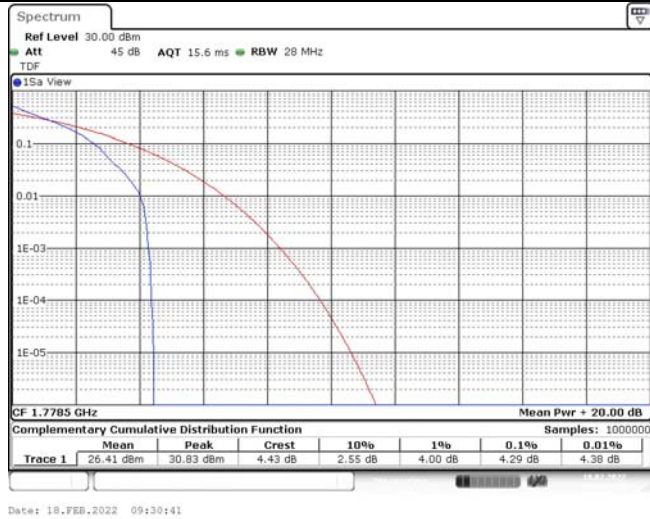

Band66-3MHz-QPSK-132657-1RB#0