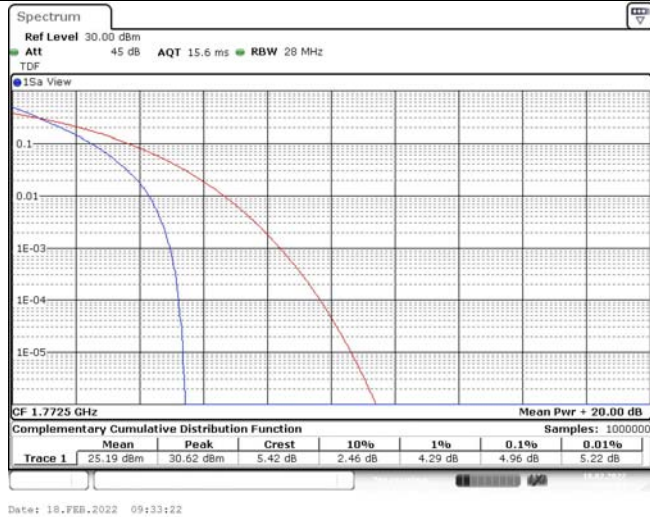

Band66-15MHz-QPSK-132597-75RB#0