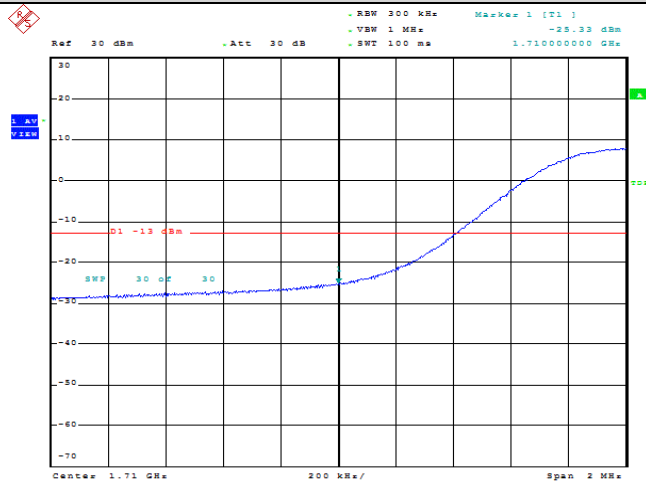

Band66-15MHz-QPSK-132047-75RB#0

Date: 15.FEB.2022 22:15:14

Band66-15MHz-16QAM-132047-1RB#0