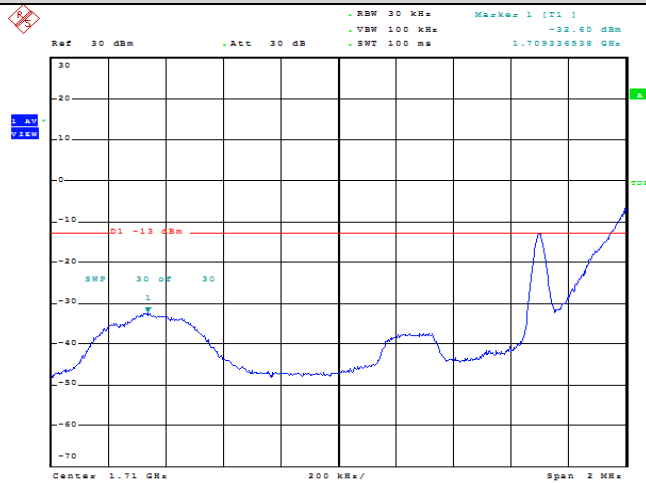

Band66-1.4MHz-QPSK-131979-1RB#5

Date: 15.FEB.2022 21:30:27