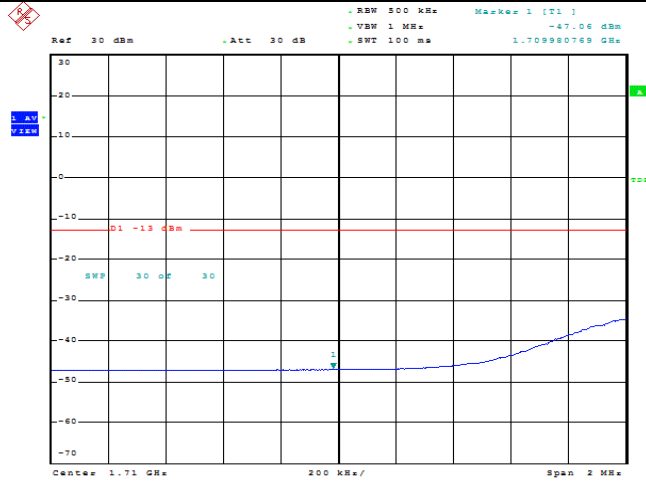

Band66-20MHz-16QAM-132072-1RB#99

Date: 17.FEB.2022 17:27:24