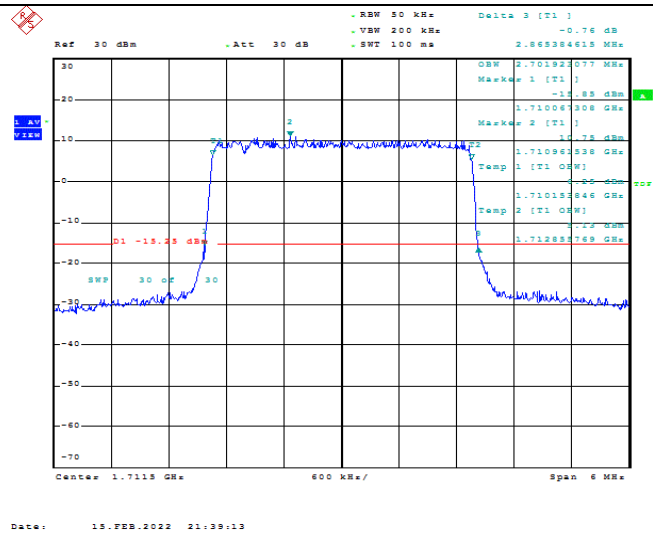

Band66-3MHz-16QAM-132322-15RB#0-2.702