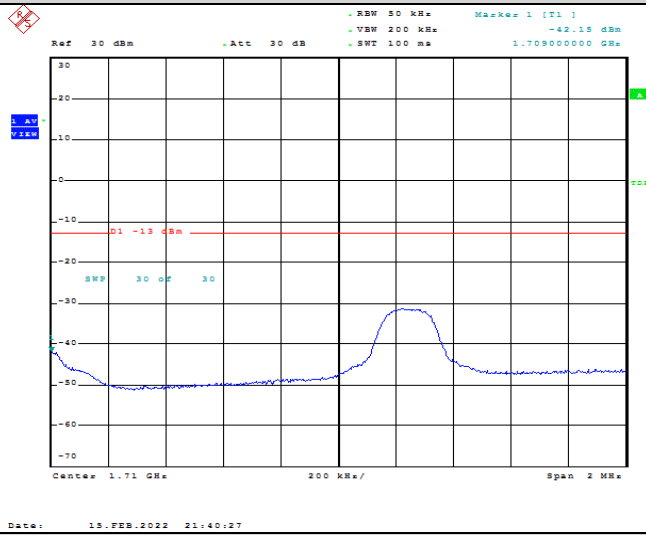

Band66-3MHz-16QAM-131987-15RB#0