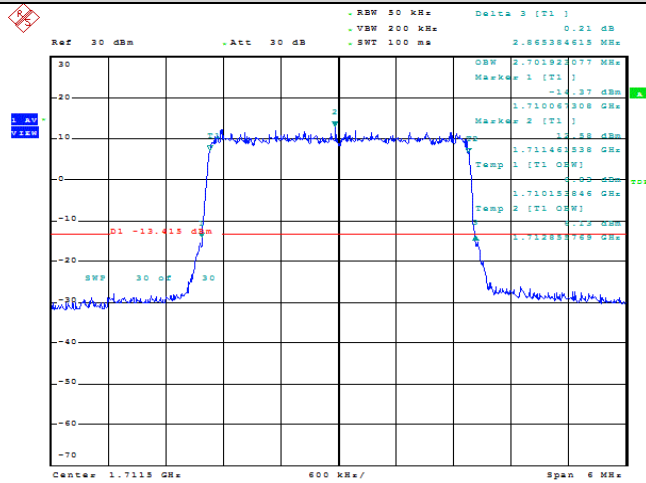

Band66-3MHz-QPSK-131987-15RB#0-2.702

Date: 15.FEB.2022 21:39:02