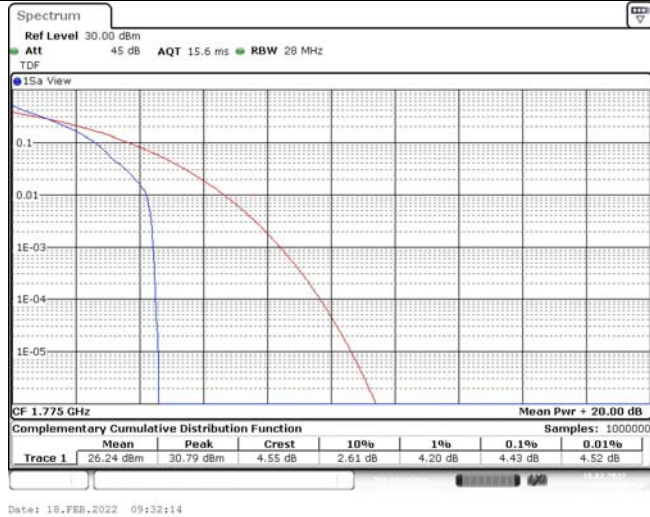

Band66-10MHz-QPSK-132622-1RB#0