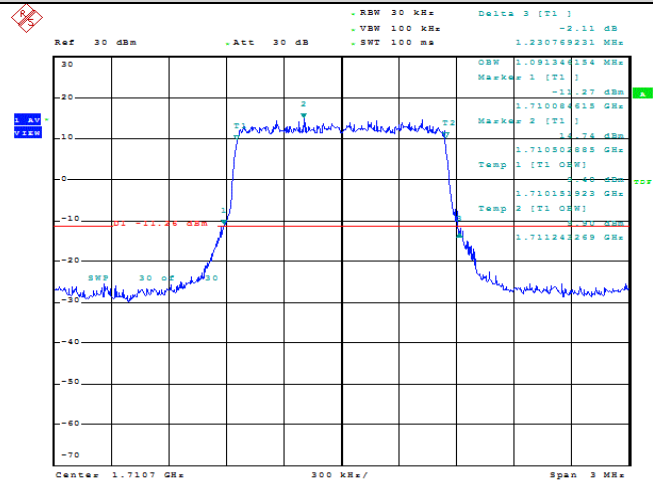

Test Graphs

Band66-1.4MHz-QPSK-131979-6RB#0-1.091

Date: 15.FEB.2022 21:29:12