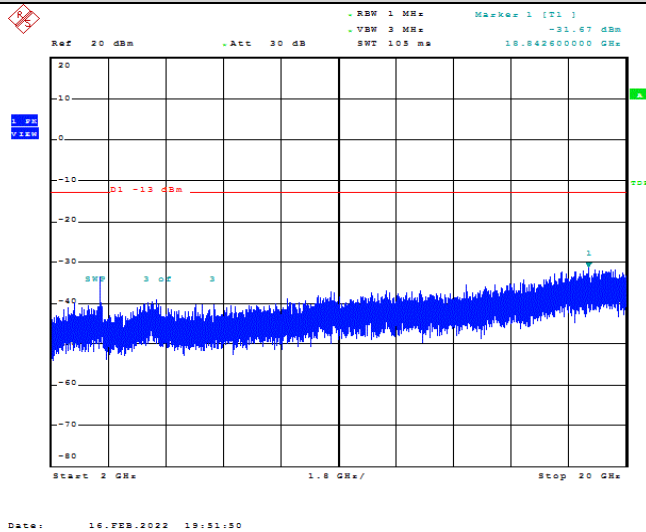

Band66-10MHz-16QAM-132622-1RB#0-Range3:2000~132022MHz

Date: 16.FEB.2022 19:51:50

Band66-15MHz-QPSK-132597-1RB#0-Range1:30~1000MHz