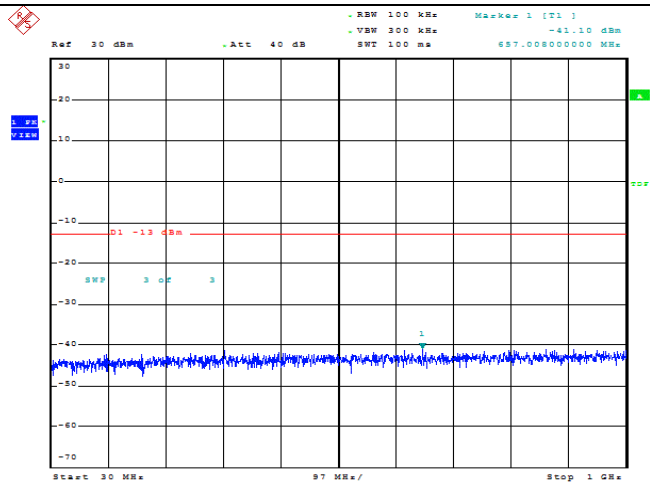

Date: 15.FEB.2022 22:05:28