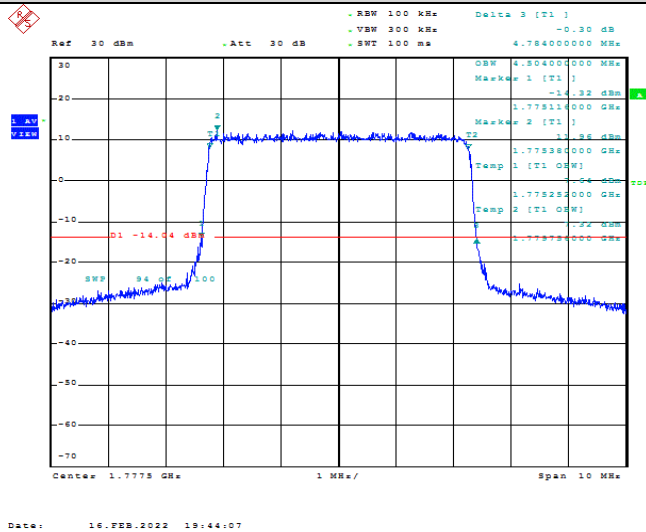

Band66-5MHz-16QAM-132647-25RB#0-4.504

Band66-10MHz-QPSK-132622-50RB#0-9.006