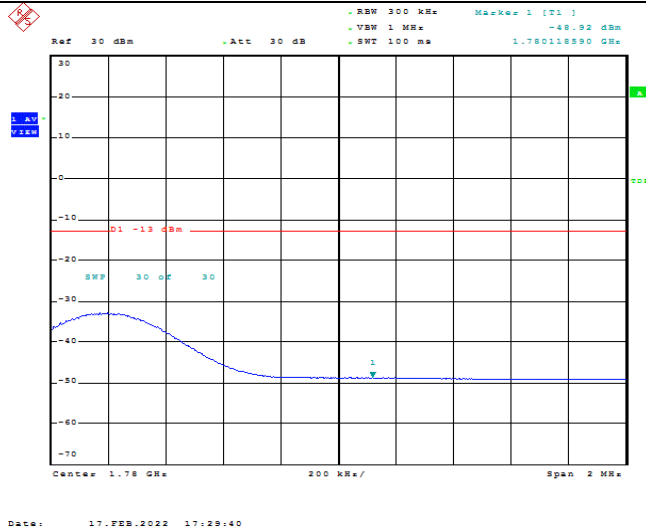

Band66-15MHz-QPSK-132597-1RB#74

Date: 17.FEB.2022 17:29:50

Band66-15MHz-QPSK-132597-75RB#0

Date: 17.FEB.2022 17:30:12

Band66-15MHz-16QAM-132597-1RB#0

Band66-15MHz-16QAM-132597-1RB#74

Band66-15MHz-16QAM-132597-75RB#0