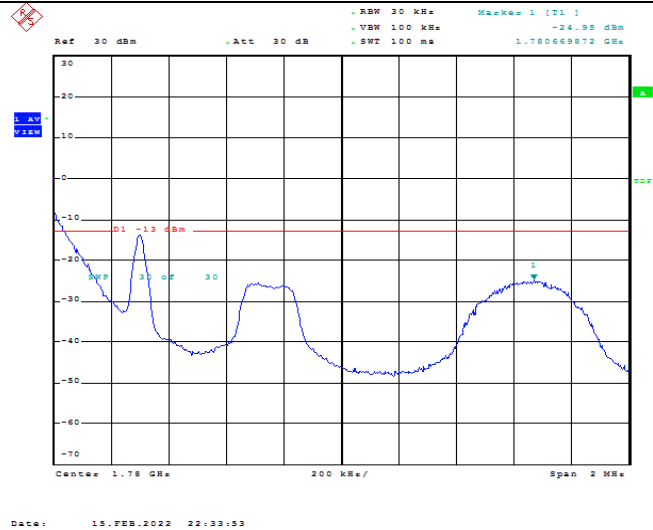

Band66-1.4MHz-16QAM-132665-1RB#5