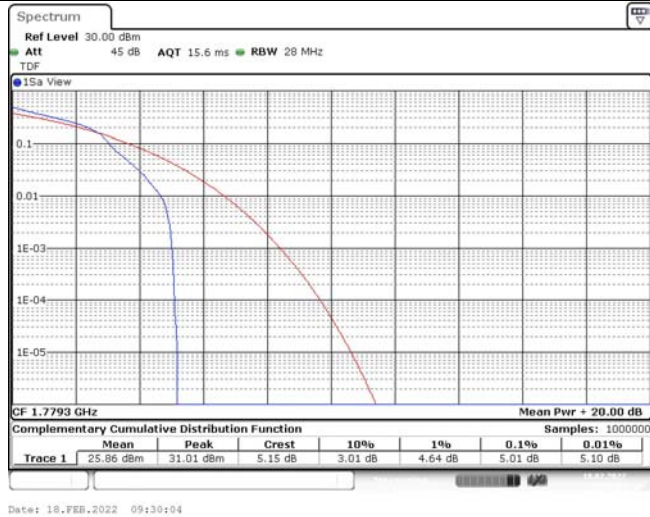

Band66-1.4MHz-16QAM-132665-1RB#0