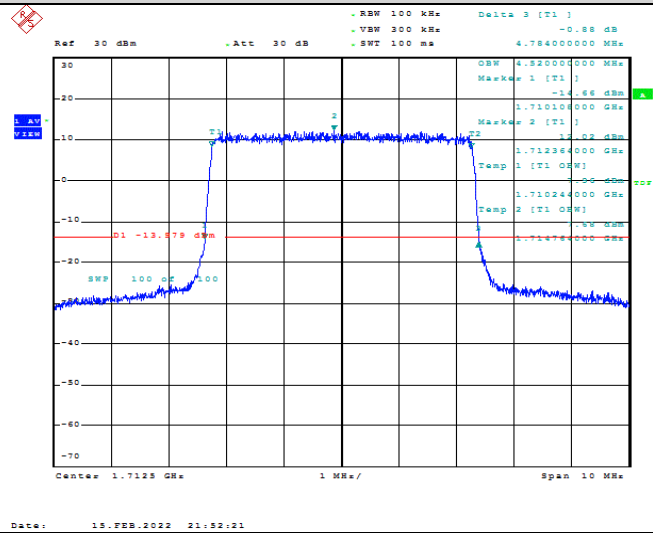

Band66-5MHz-16QAM-132322-25RB#0-4.496