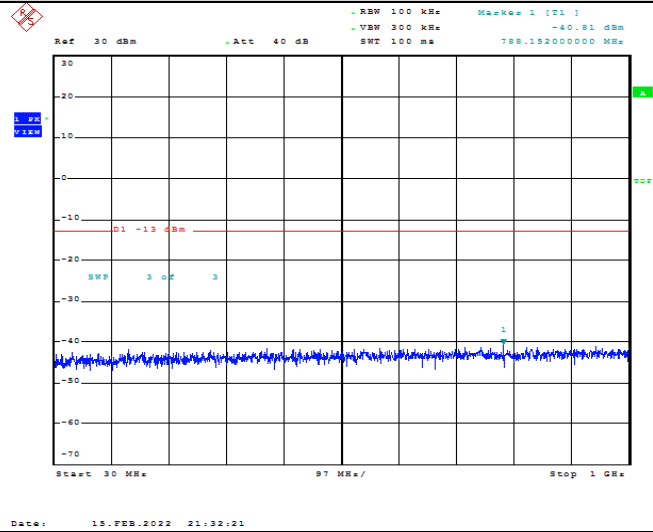

Band66-1.4MHz-QPSK-132322-1RB#0-Range1:30~1000MHz