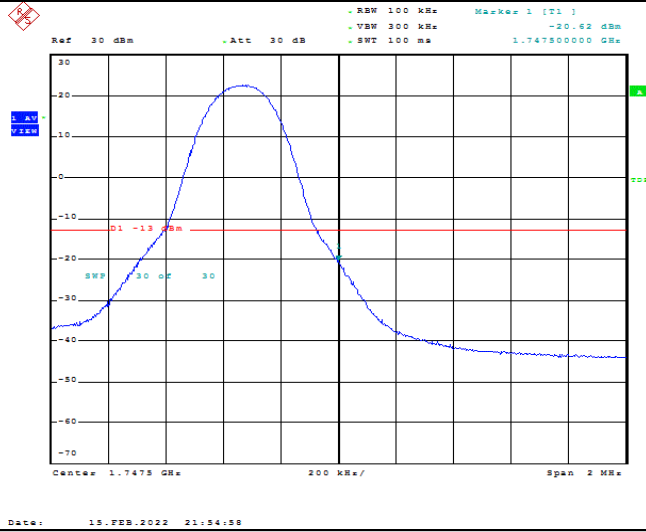

Band66-5MHz-16QAM-132322-25RB#0