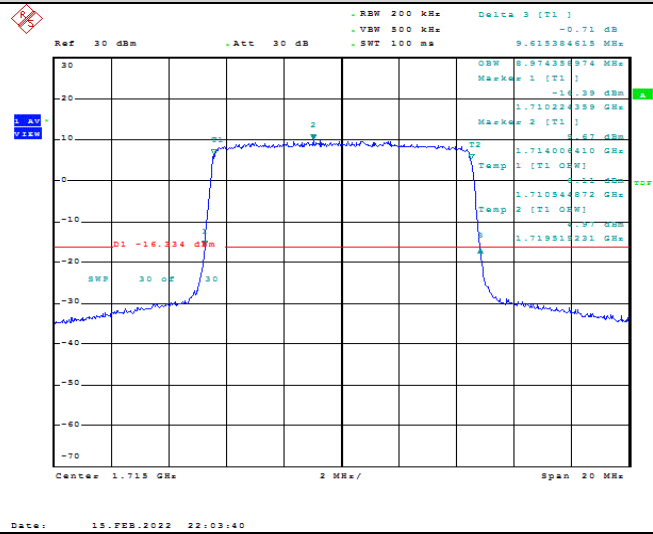

Band66-10MHz-16QAM-132322-50RB#0-8.974