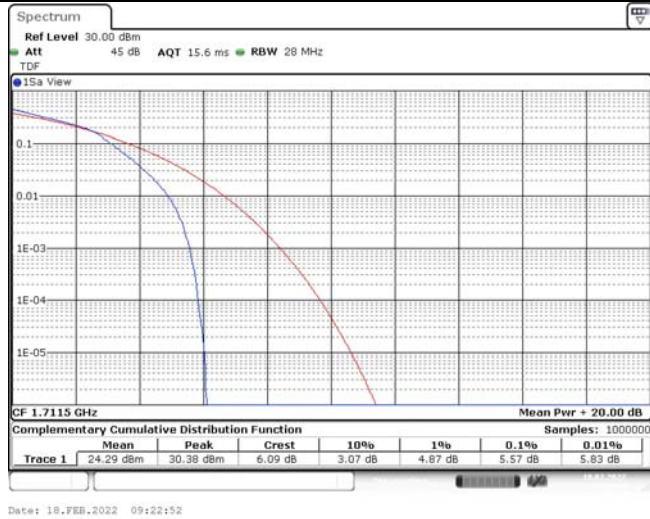

Band66-3MHz-16QAM-131987-15RB#0