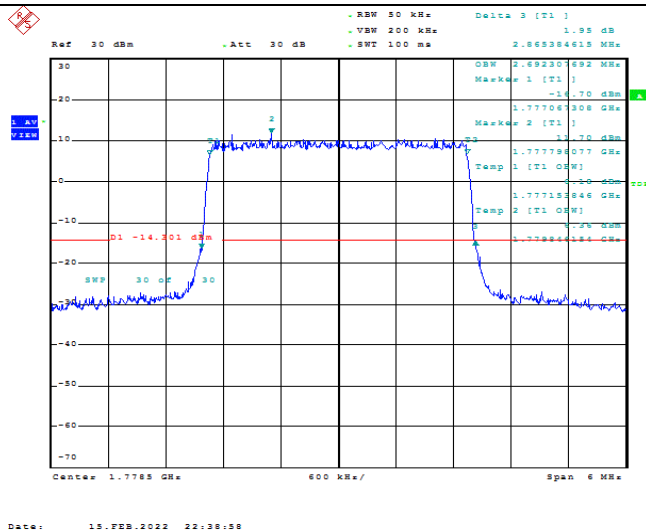

Band66-5MHz-QPSK-132647-25RB#0-4.504

Band66-5MHz-16QAM-132647-25RB#0-4.504

Band66-10MHz-QPSK-132622-50RB#0-9.006