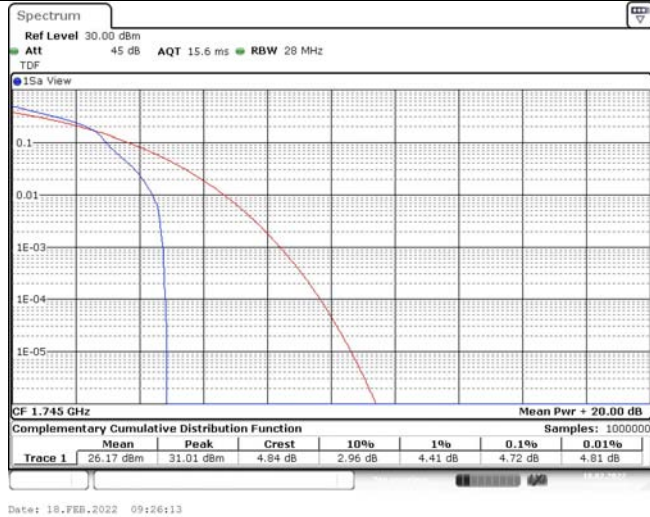

Band66-10MHz-16QAM-132322-1RB#0