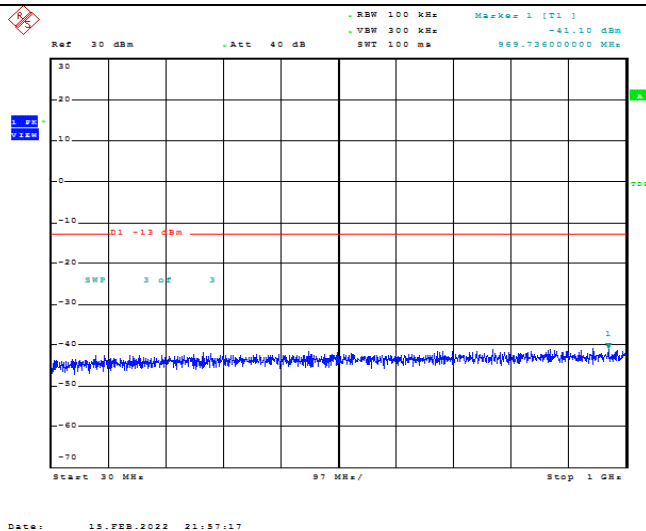

Date: 15.FEB.2022 21:57:17