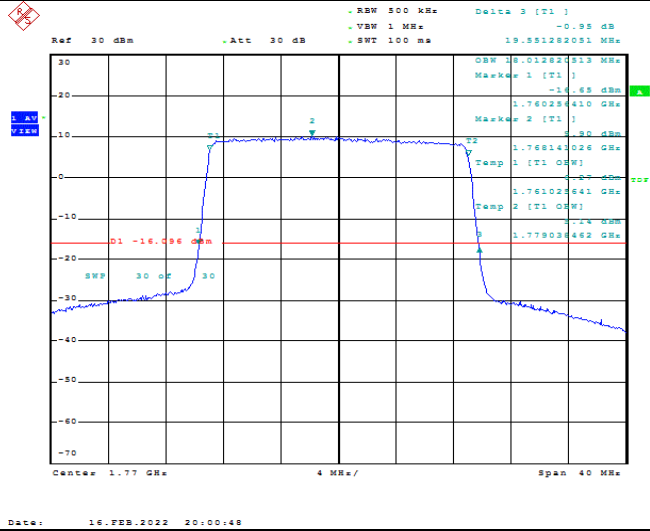

Band66-20MHz-16QAM-132572-100RB#0-18.013