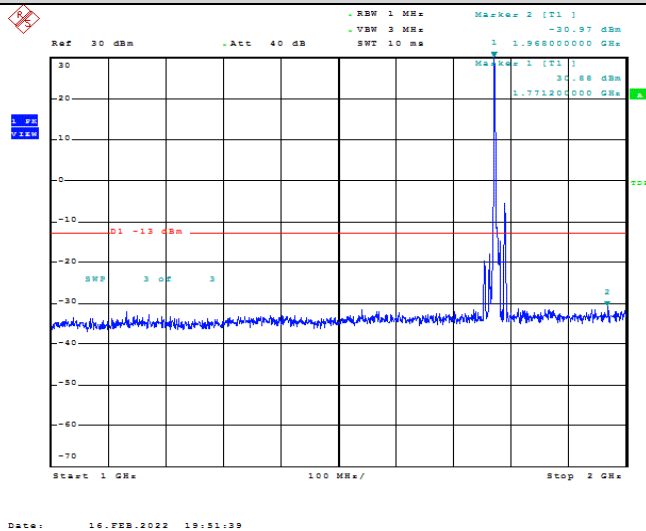

Date: 16.FEB.2022 19:31:05

Band66-10MHz-QPSK-132622-1RB#0-Range3:2000~132022MHz

Date: 16.FEB.2022 19:31:15

Band66-10MHz-16QAM-132622-1RB#0-Range1:30~1000MHz

Date: 16.FEB.2022 19:51:29

Band66-10MHz-16QAM-132622-1RB#0-Range2:1000~2000MHz