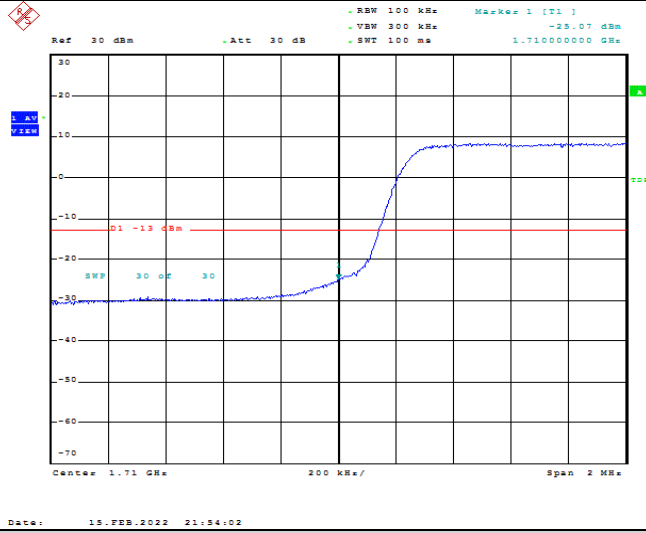

Band66-5MHz-QPSK-132322-1RB#0