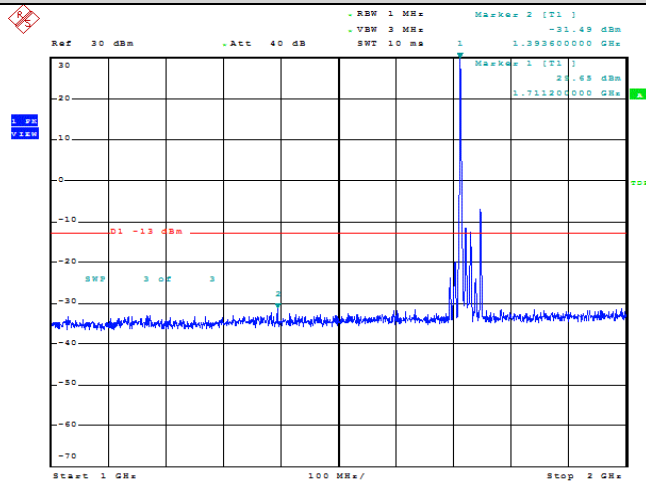

Band66-20MHz-QPSK-132072-1RB#0-Range2:1000~2000MHz

Date: 15.FEB.2022 22:26:07