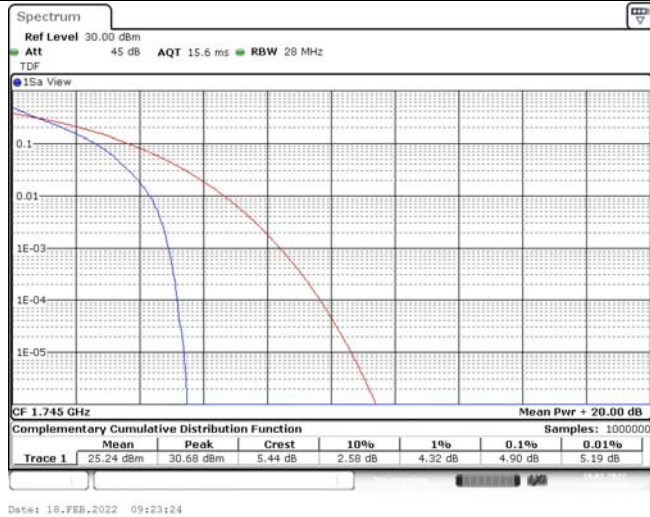

Band66-3MHz-QPSK-132322-15RB#0