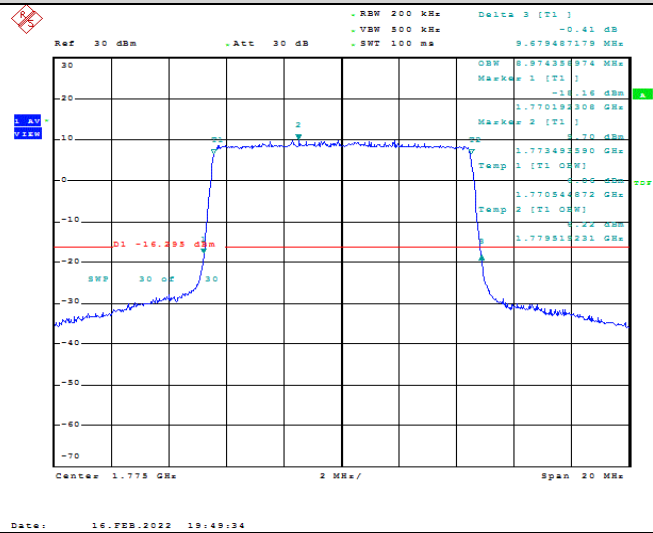

Band66-10MHz-16QAM-132622-50RB#0-8.974

Band66-15MHz-QPSK-132597-75RB#0-13.462