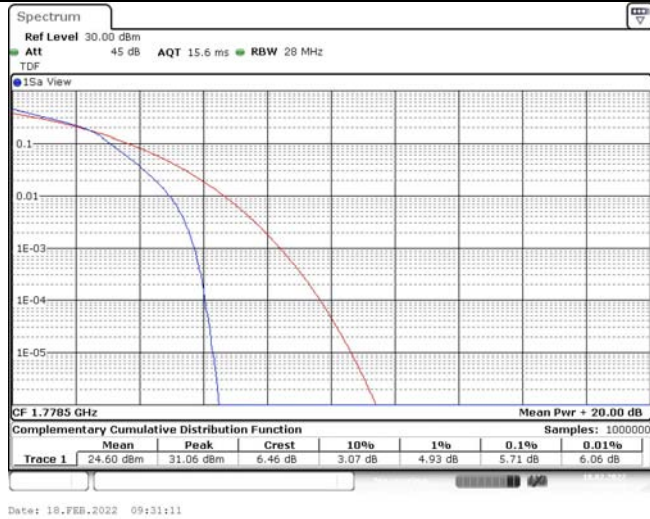

Band66-3MHz-16QAM-132657-15RB#0