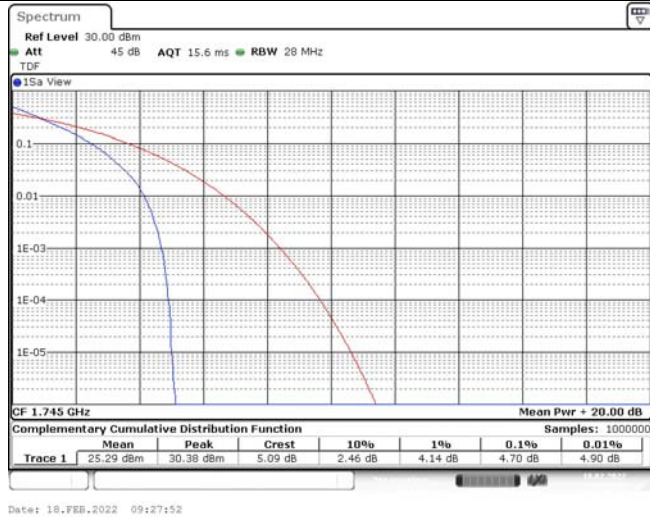

Band66-15MHz-QPSK-132322-75RB#0

Date: 18.FEB.2022 09:27:52

Band66-15MHz-16QAM-132047-1RB#0