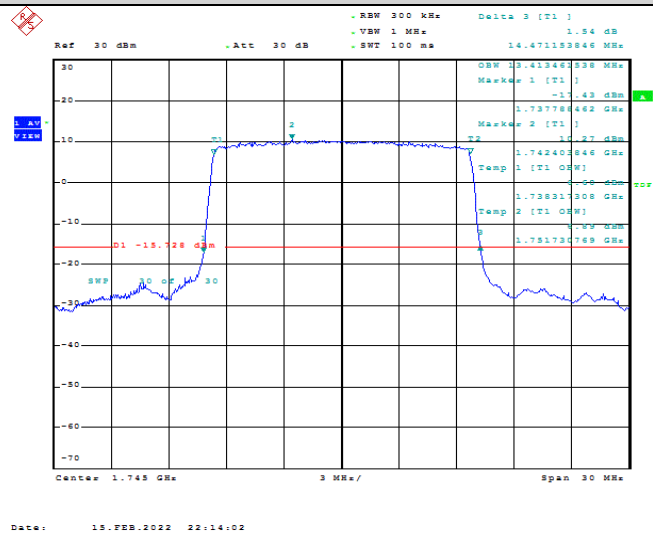

Band66-15MHz-16QAM-132047-75RB#0-13.462