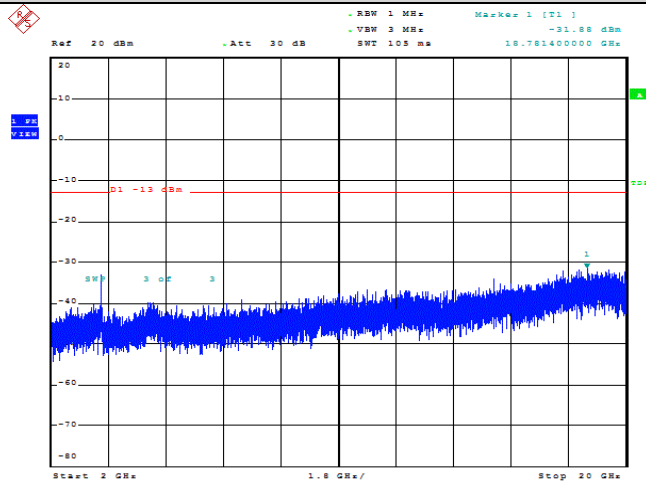

Band66-3MHz-16QAM-132657-1RB#0-Range3:2000~132022MHz

Date: 16.FEB.2022 19:39:38

Band66-5MHz-QPSK-132647-1RB#0-Range1:30~1000MHz