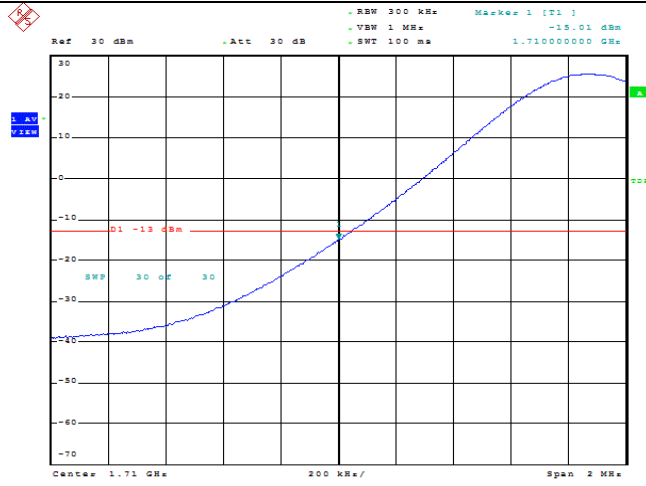

Date: 15.FEB.2022 22:05:05

Band66-10MHz-16QAM-132022-1RB#0

Date: 15.FEB.2022 22:04:33

Band66-10MHz-16QAM-132022-1RB#49

Date: 15.FEB.2022 22:04:54

Band66-10MHz-16QAM-132022-50RB#0

Date: 15.FEB.2022 22:05:16

Band66-15MHz-QPSK-132047-1RB#0