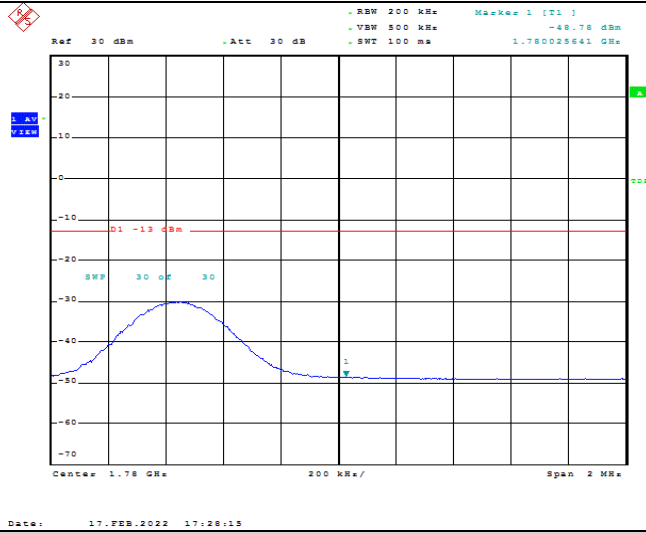

Band66-5MHz-16QAM-132647-1RB#0

Date: 16.FEB.2022 19:44:33

Band66-5MHz-16QAM-132647-1RB#24

Date: 16.FEB.2022 19:44:54

Band66-5MHz-16QAM-132647-25RB#0

Date: 16.FEB.2022 19:45:15

Band66-10MHz-QPSK-132622-1RB#0