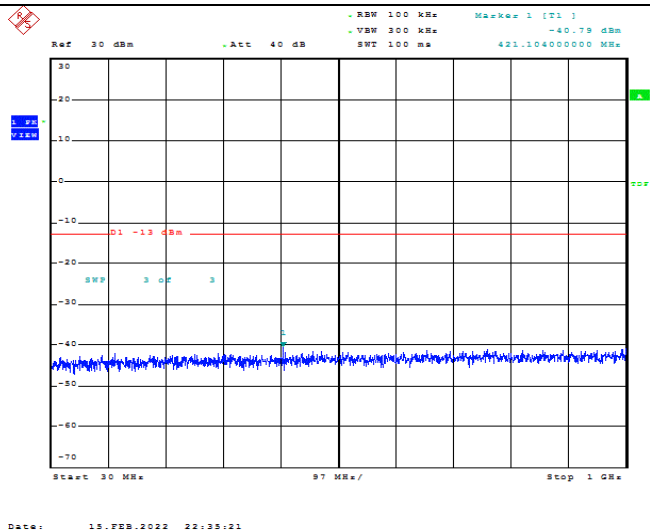

Date: 15.FEB.2022 22:33:21