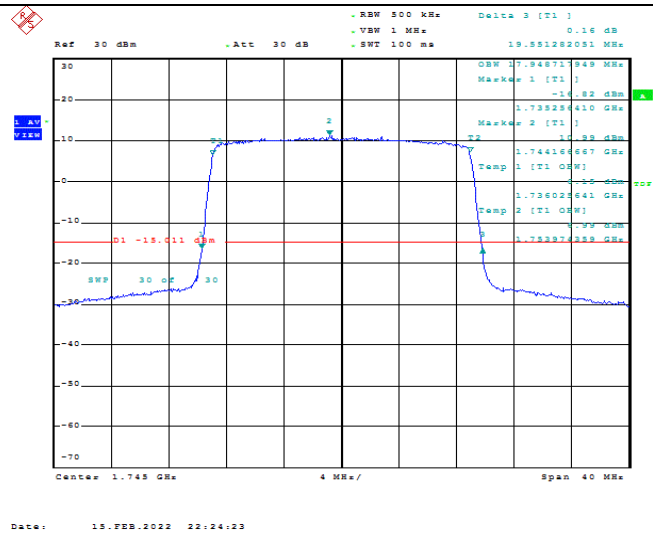

Band66-20MHz-16QAM-132072-100RB#0-18.013