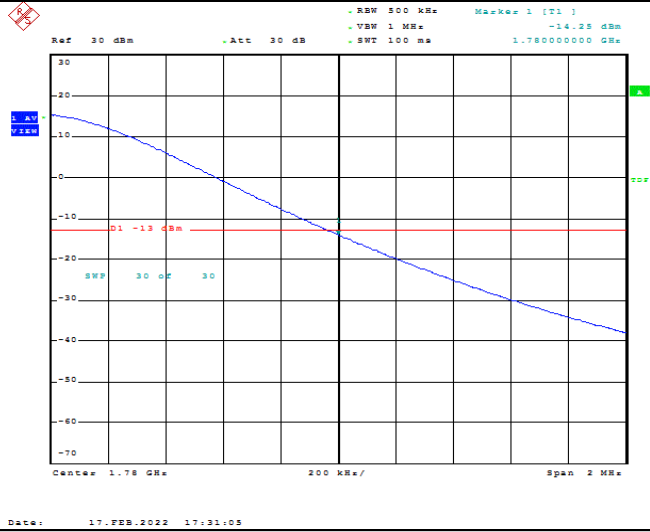

Band66-20MHz-QPSK-132572-100RB#0