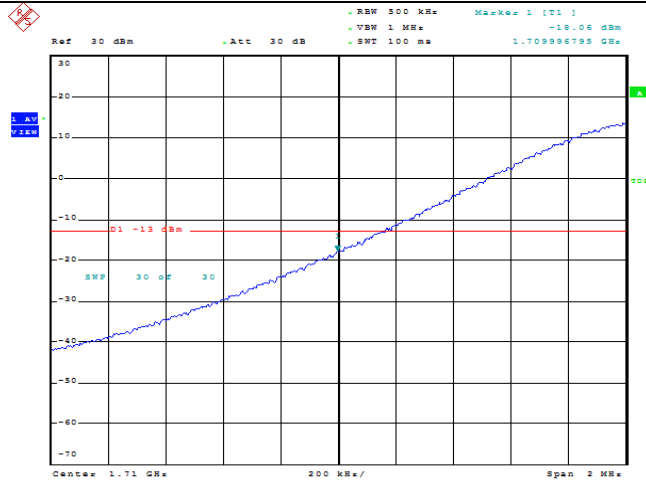

Date: 17.FEB.2022 17:27:03