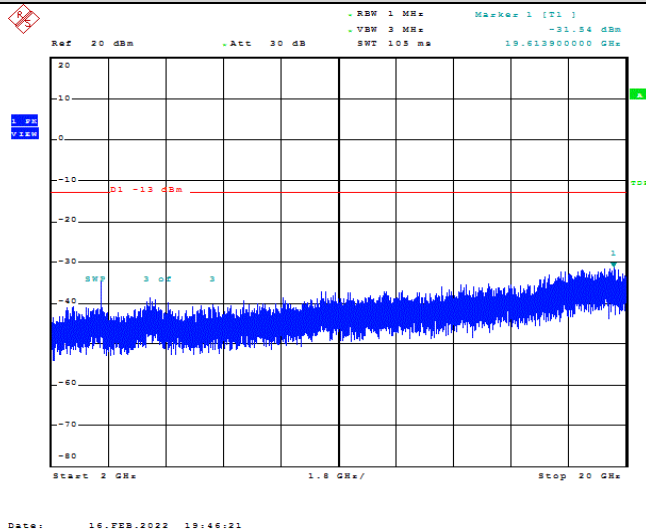

Band66-5MHz-16QAM-132647-1RB#0-Range3:2000~132022MHz

Date: 16.FEB.2022 19:46:21

Band66-10MHz-QPSK-132622-1RB#0-Range1:30~1000MHz