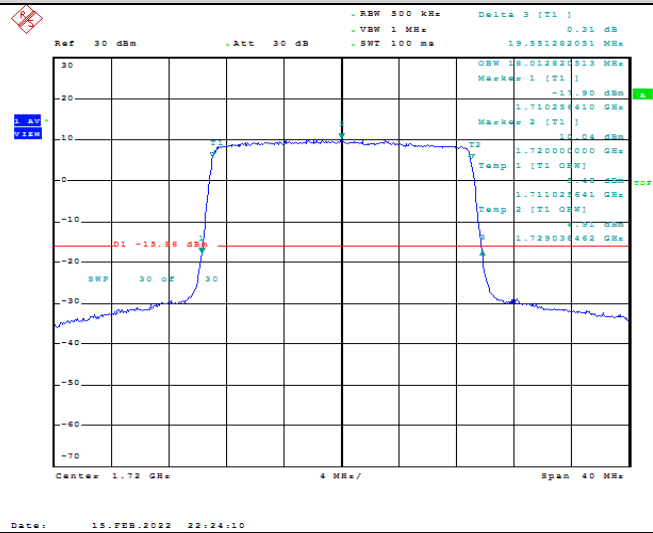

Band66-20MHz-16QAM-132322-100RB#0-18.013