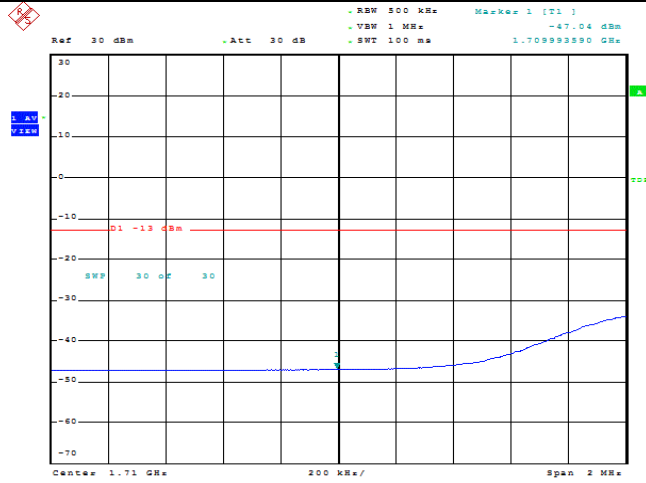

Band66-15MHz-16QAM-132047-75RB#0

Band66-20MHz-QPSK-132072-1RB#0

Date: 17.FEB.2022 17:26:52

Band66-20MHz-QPSK-132072-1RB#99

Date: 17.FEB.2022 17:27:14

Band66-20MHz-QPSK-132072-100RB#0

Date: 17.FEB.2022 17:27:35