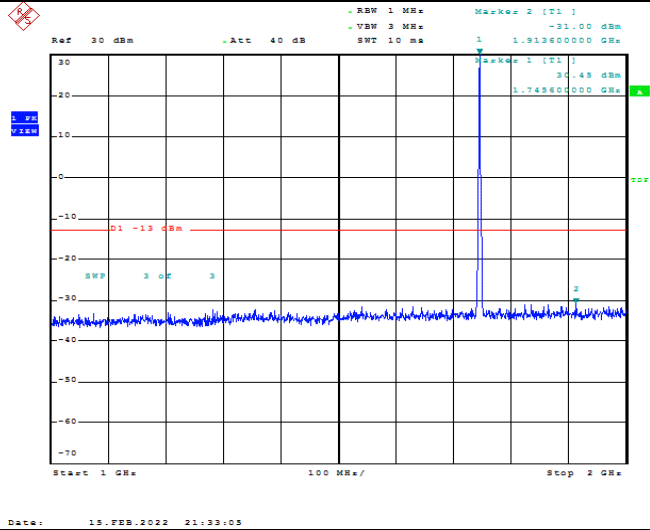

Band66-1.4MHz-16QAM-132322-1RB#0-Range2:1000~2000MHz