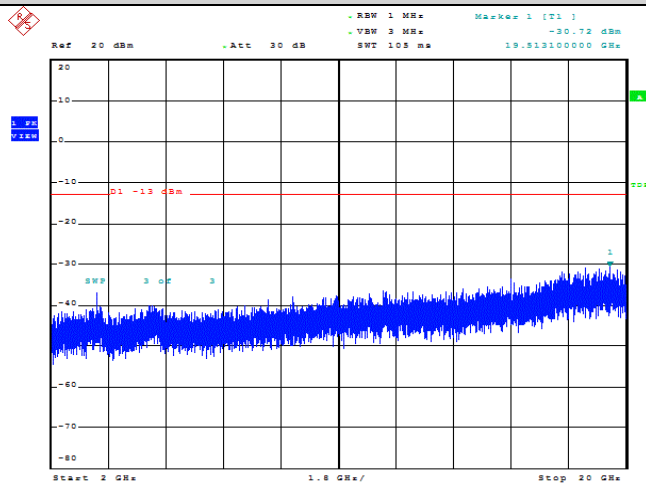

Band66-20MHz-QPSK-132072-1RB#0-Range3:2000~132022MHz

Date: 15.FEB.2022 22:26:17

Band66-20MHz-QPSK-132322-1RB#0-Range1:30~1000MHz