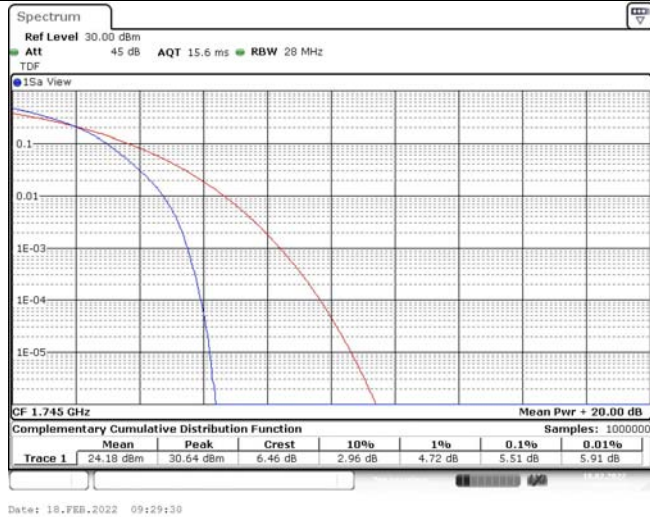

Band66-20MHz-16QAM-132322-100RB#0

Band66-1.4MHz-QPSK-132665-1RB#0