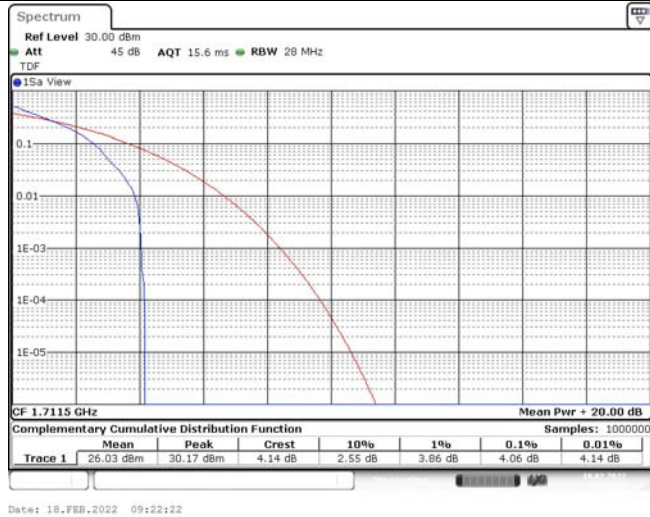

Band66-3MHz-QPSK-131987-1RB#0