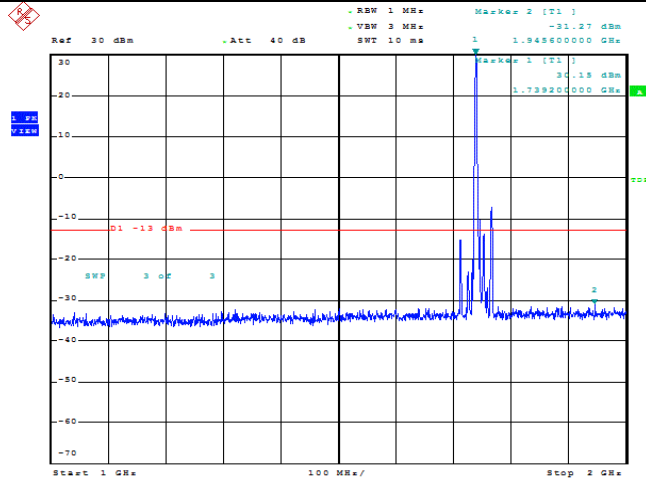

Band66-15MHz-QPSK-132322-1RB#0-Range2:1000~2000MHz

Date: 15.FEB.2022 22:16:56