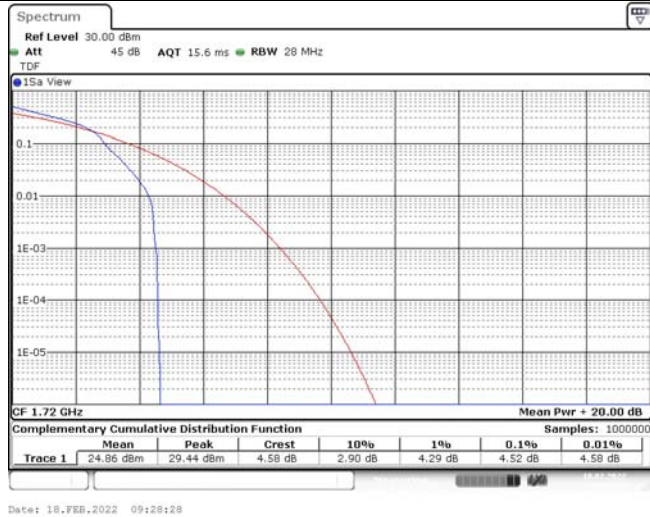

Band66-20MHz-16QAM-132072-1RB#0