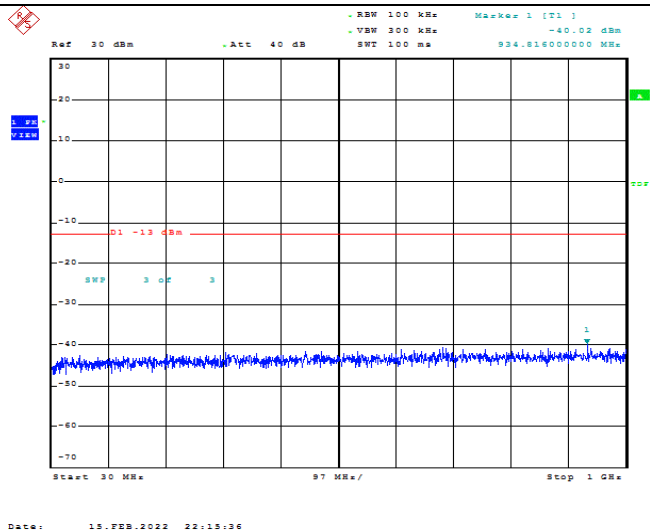

Date: 15.FEB.2022 22:15:36