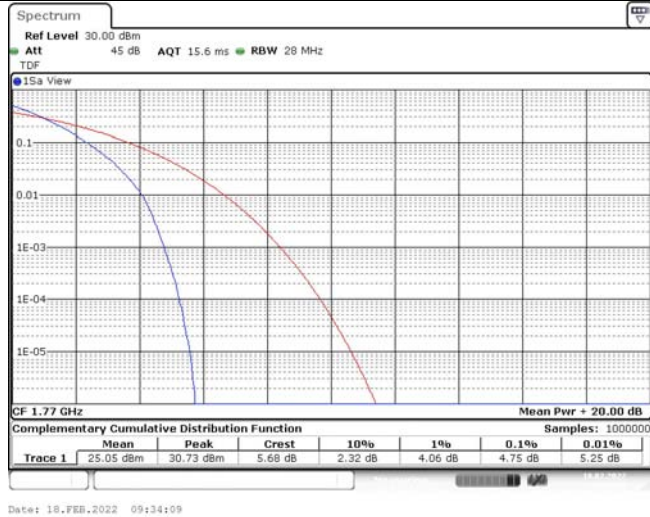

Band66-20MHz-QPSK-132572-100RB#0