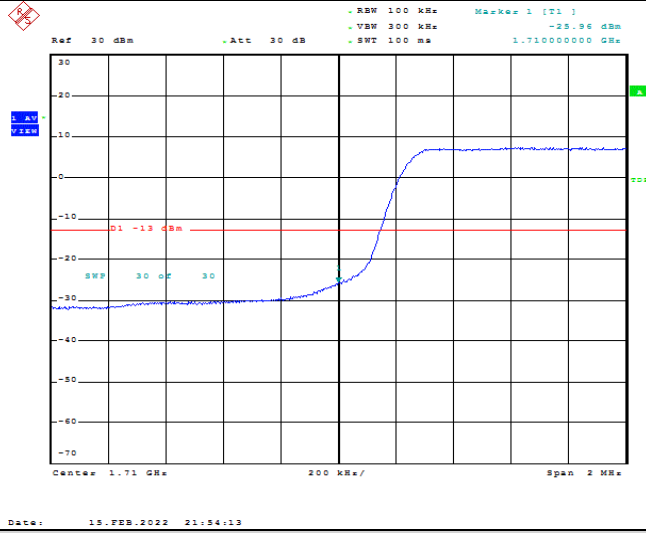

Band66-5MHz-QPSK-132322-1RB#0

Band66-5MHz-QPSK-132322-1RB#24

Band66-5MHz-QPSK-132322-25RB#0

Band66-5MHz-16QAM-131997-1RB#0

Band66-5MHz-16QAM-131997-1RB#24

Band66-5MHz-16QAM-131997-25RB#0

Band66-5MHz-16QAM-132322-1RB#0