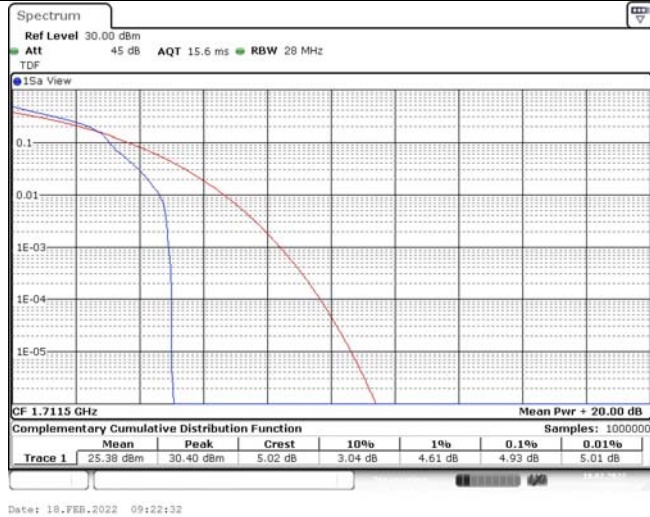

Band66-3MHz-16QAM-131987-1RB#0