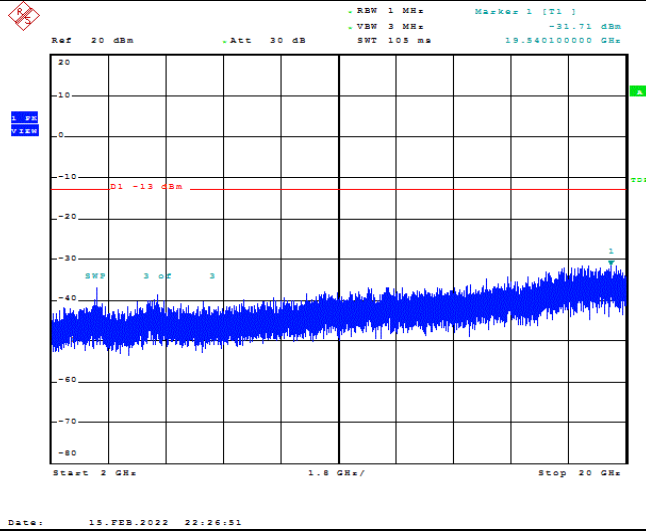

Date: 15.FEB.2022 22:26:51

Band66-20MHz-16QAM-132322-1RB#0-Range1:30~1000MHz