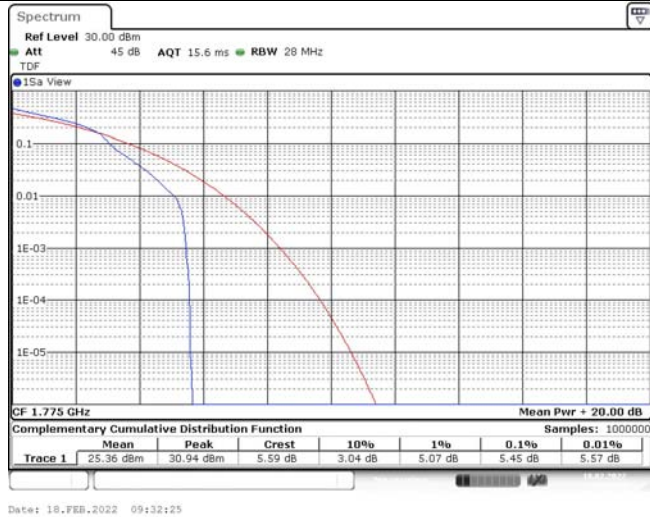

Band66-10MHz-16QAM-132622-1RB#0