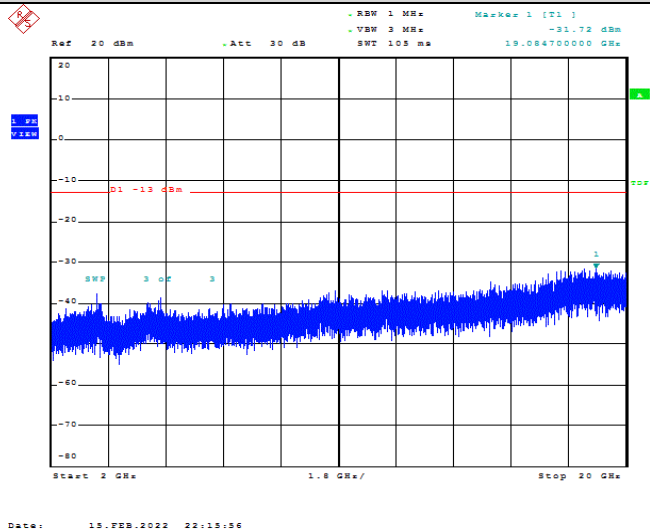

Date: 15.FEB.2022 22:07:33

Band66-15MHz-QPSK-132047-1RB#0-Range1:30~1000MHz

Date: 15.FEB.2022 22:15:36

Band66-15MHz-QPSK-132047-1RB#0-Range2:1000~2000MHz

Date: 15.FEB.2022 22:15:45

Band66-15MHz-QPSK-132047-1RB#0-Range3:2000~132022MHz