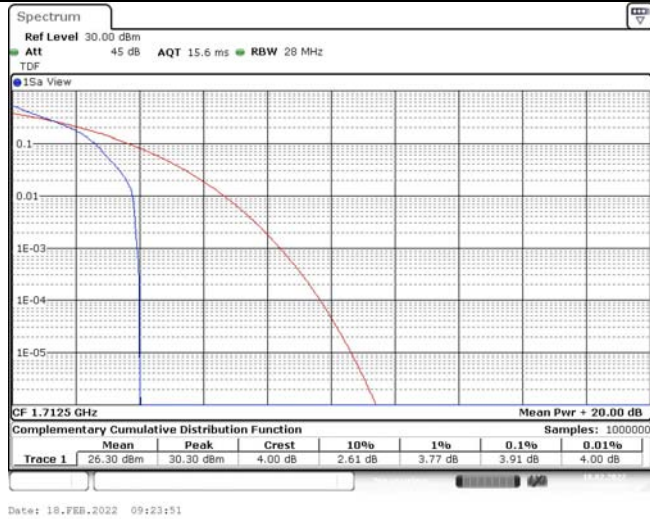

Band66-5MHz-QPSK-131997-1RB#0