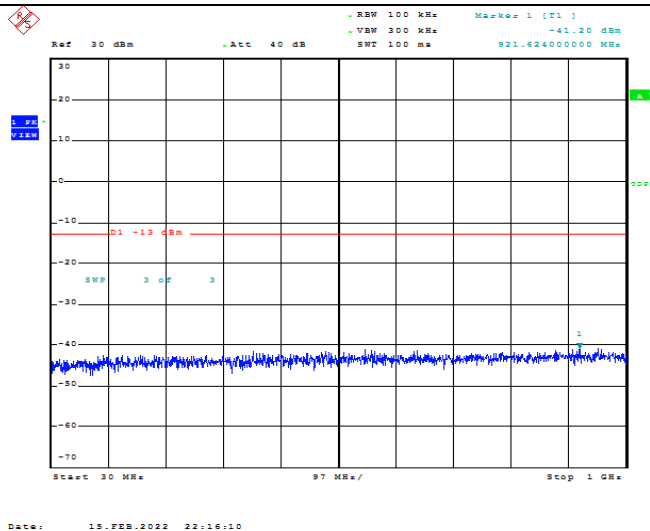

Date: 15.FEB.2022 22:16:10