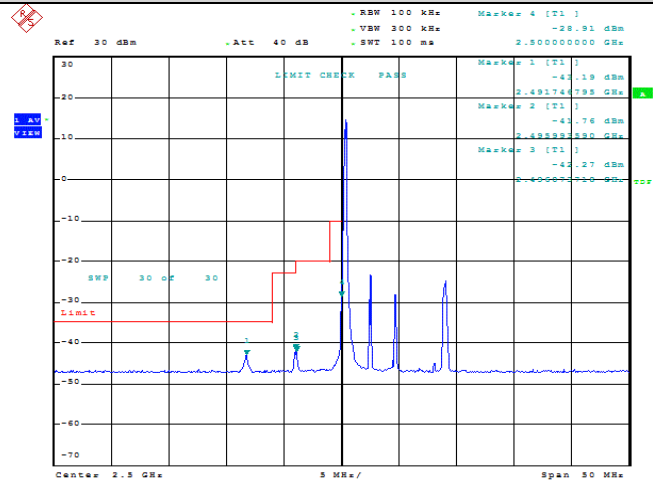

Test Graphs

Band7-5MHz-QPSK-20775-1RB#0

Date: 17.FEB.2022 17:21:40