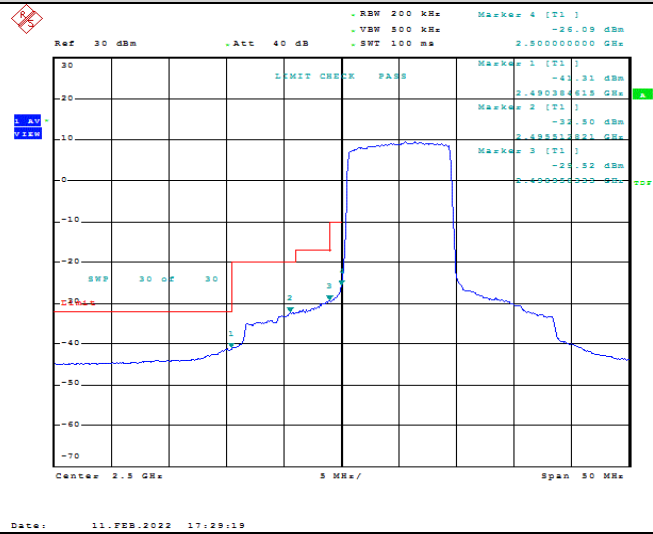

Band7-10MHz-QPSK-21400-1RB#0