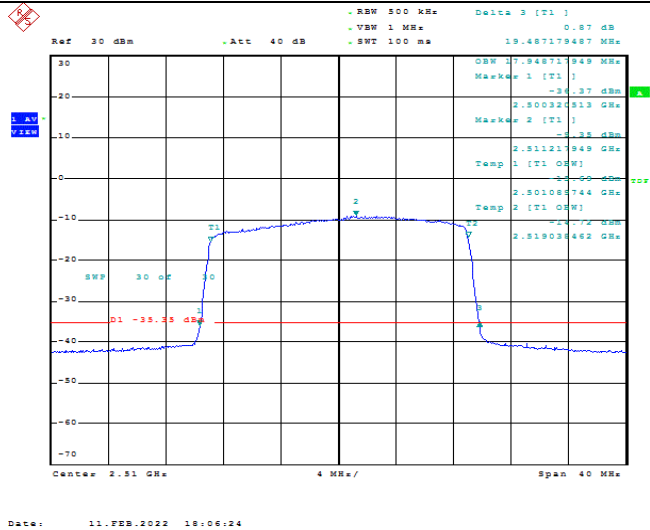

Band7-20MHz-16QAM-21100-100RB#0-18.141

Band7-20MHz-16QAM-21350-100RB#0-17.949