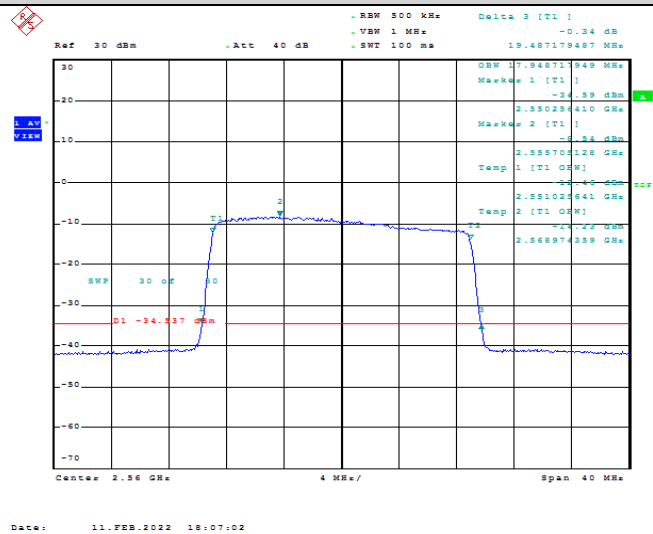

Band7-20MHz-16QAM-20850-100RB#0-17.949