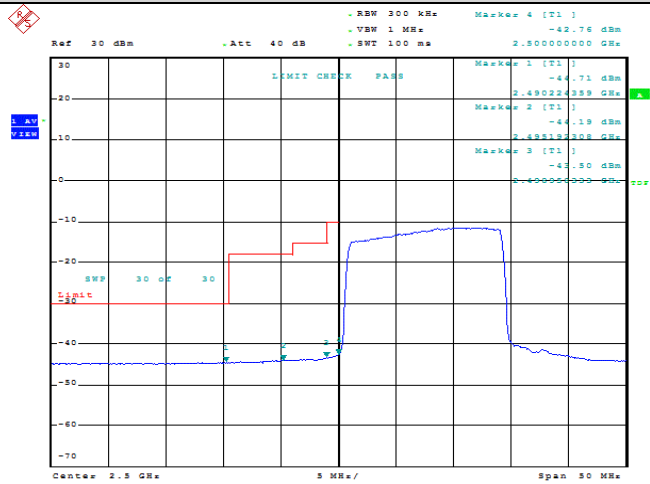

Band7-15MHz-QPSK-20825-75RB#0

Date: 11.FEB.2022 17:48:38

Band7-15MHz-QPSK-21375-1RB#0