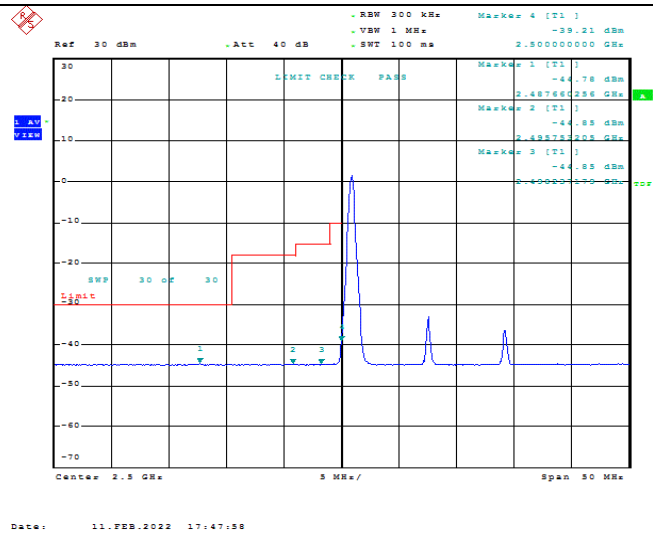

Band7-15MHz-16QAM-20825-1RB#74