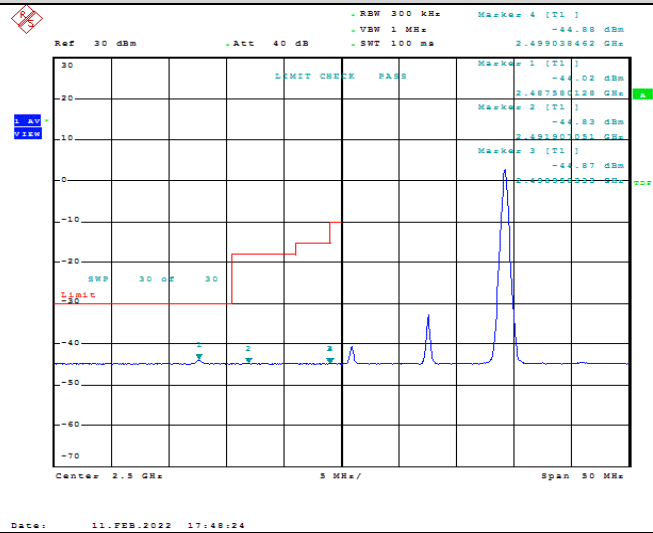

Band7-15MHz-16QAM-20825-75RB#0