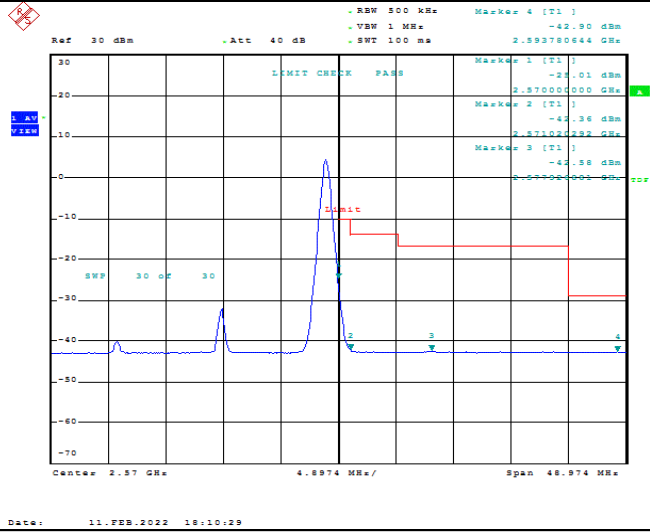

Band7-20MHz-QPSK-21350-100RB#0