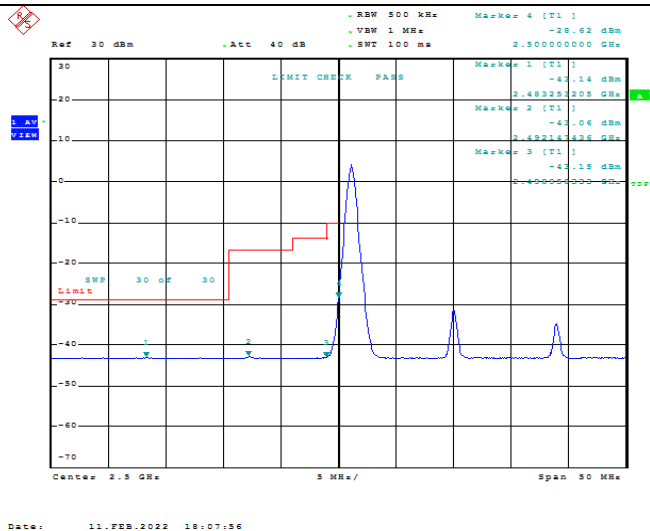

Band7-20MHz-QPSK-20850-1RB#99