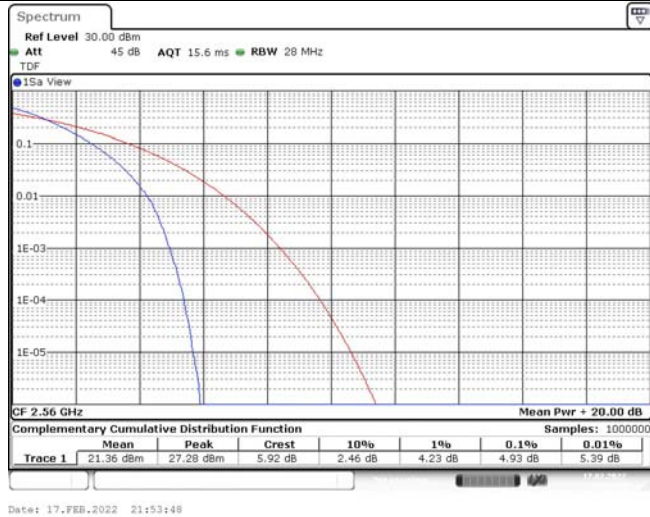

Band7-20MHz-QPSK-21350-100RB#0

Band7-20MHz-16QAM-20850-1RB#0