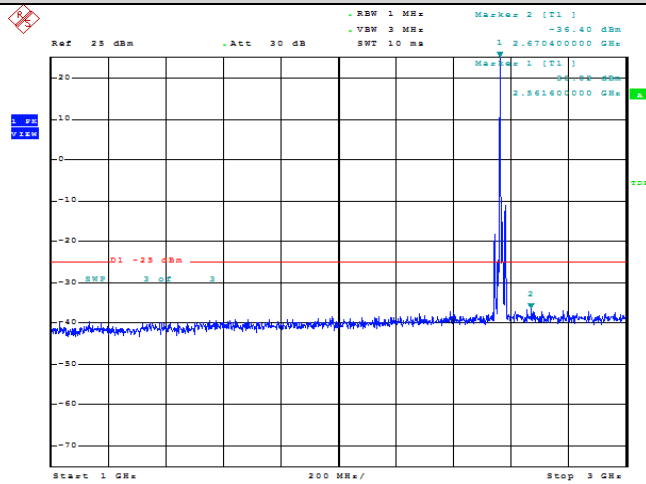

Band7-10MHz-16QAM-21400-1RB#0-Range2:1000~3000MHz

Date: 11.FEB.2022 17:34:23