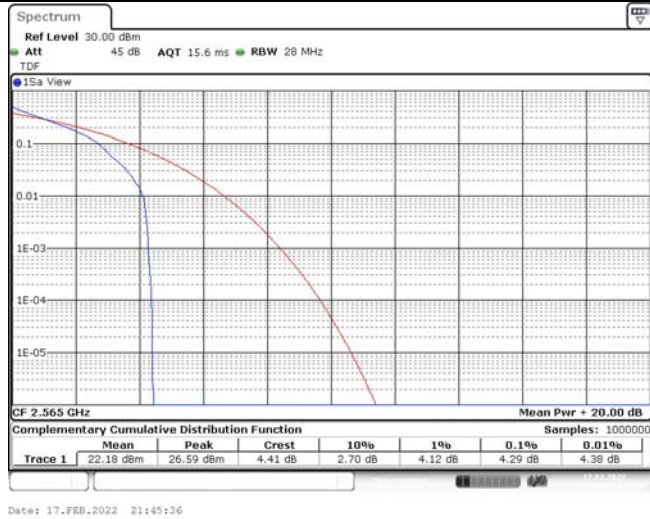

Band7-10MHz-QPSK-21400-1RB#0