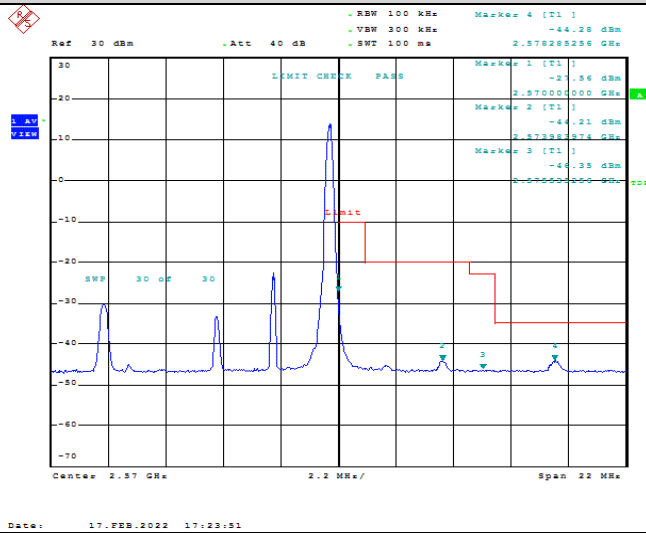

Band7-5MHz-16QAM-21425-25RB#0