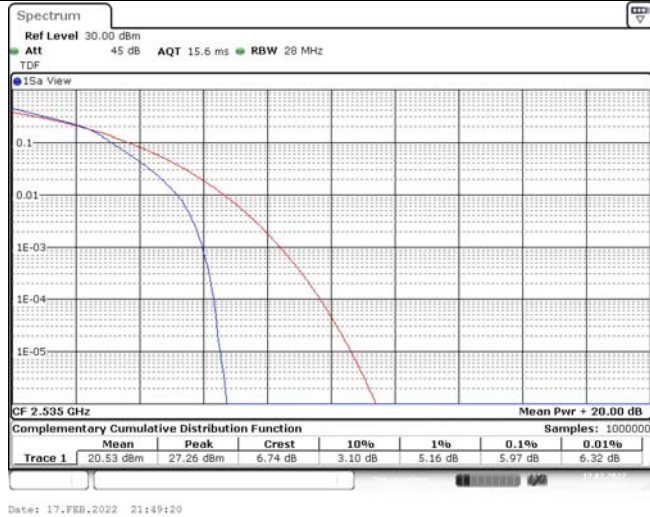

Band7-15MHz-16QAM-21375-1RB#0

Band7-15MHz-16QAM-21375-75RB#0

Band7-20MHz-QPSK-20850-1RB#0