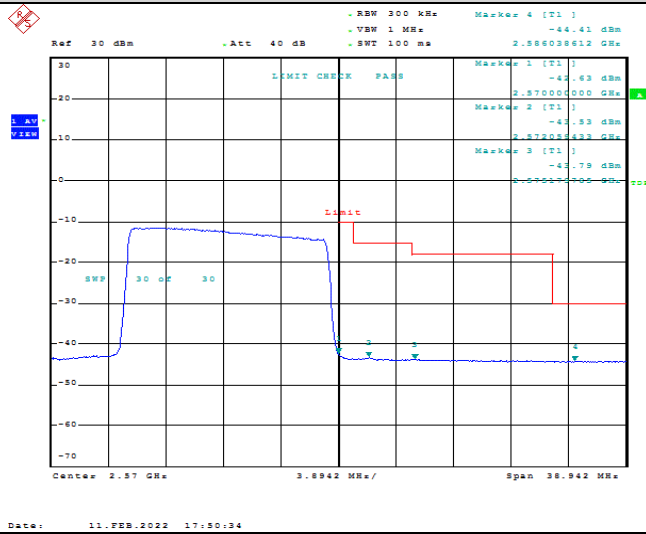

Band7-15MHz-16QAM-20825-1RB#0