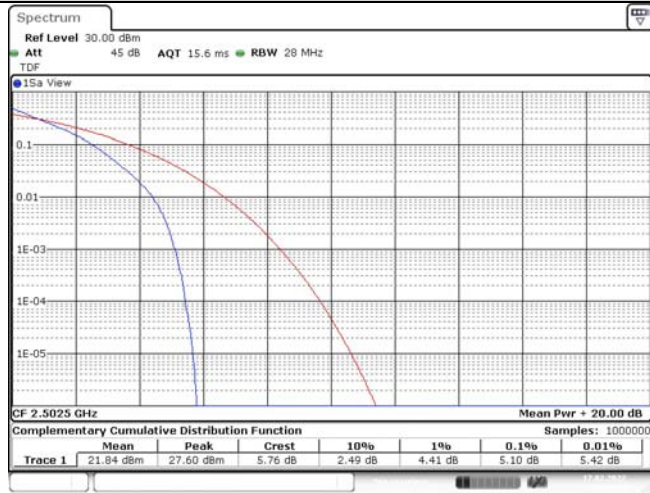

Band7-5MHz-QPSK-20775-25RB#0

Date: 17.FEB.2022 21:41:33