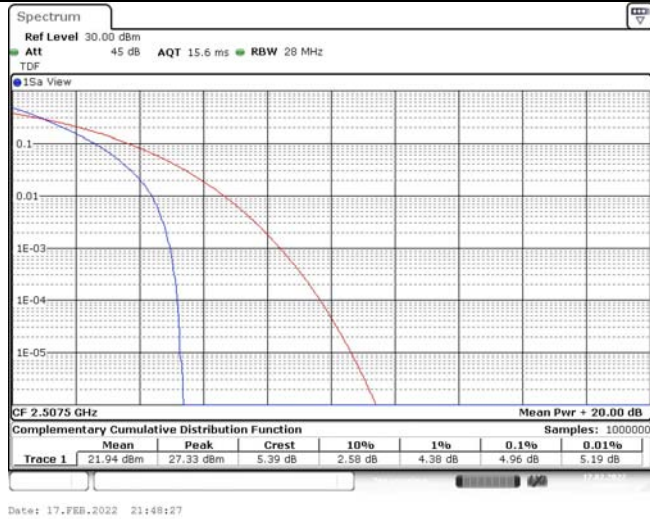

Band7-15MHz-QPSK-20825-75RB#0