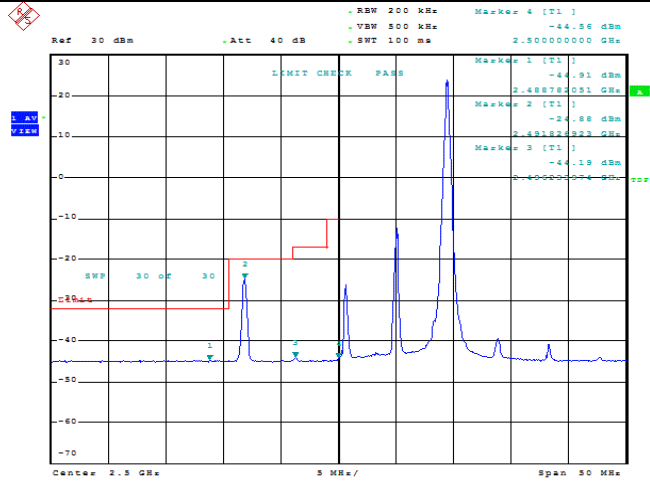

Band7-10MHz-16QAM-20800-1RB#49

Date: 11.FEB.2022 17:29:05