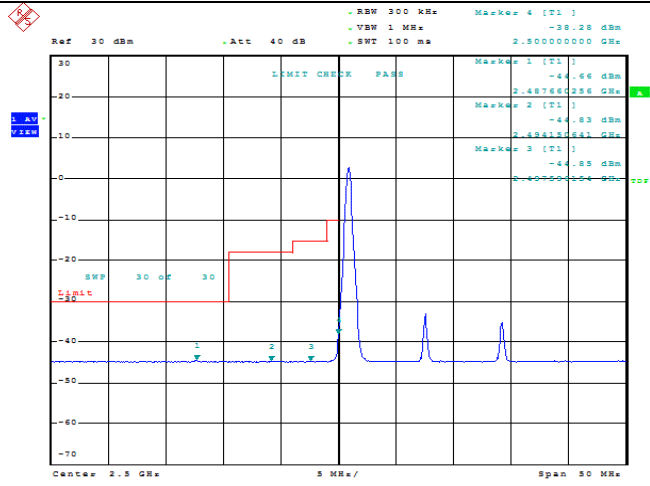

Date: 11.FEB.2022 17:47:45