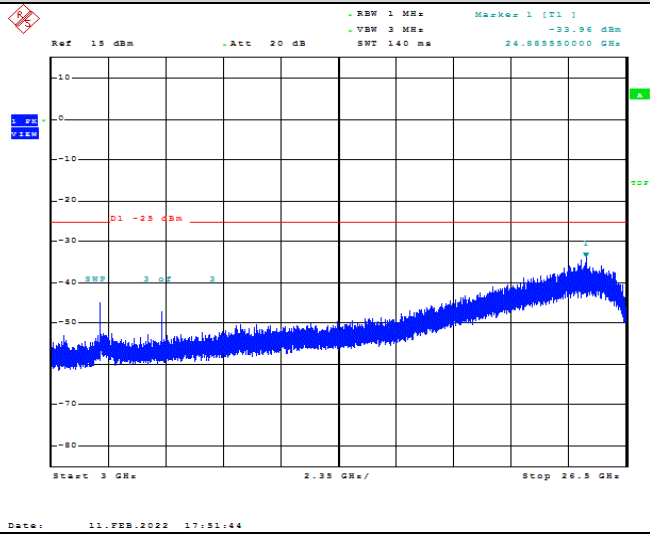

Band7-15MHz-QPSK-20825-1RB#0-Range3:3000~26500MHz

Band7-15MHz-QPSK-21100-1RB#0-Range1:30~1000MHz