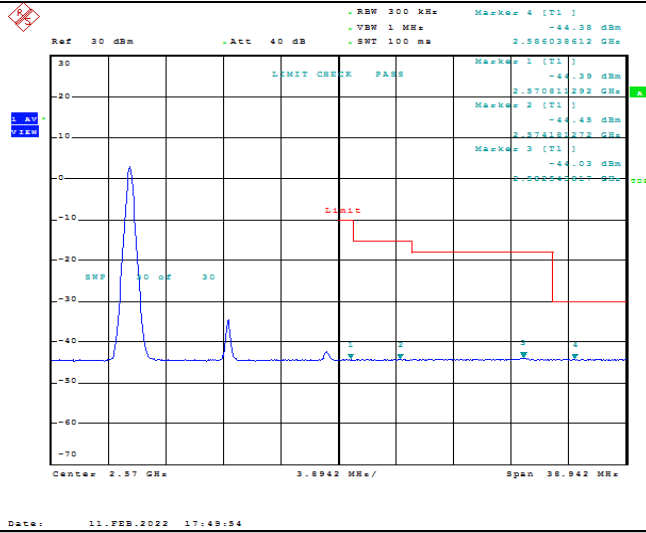

Band7-15MHz-16QAM-21375-1RB#74