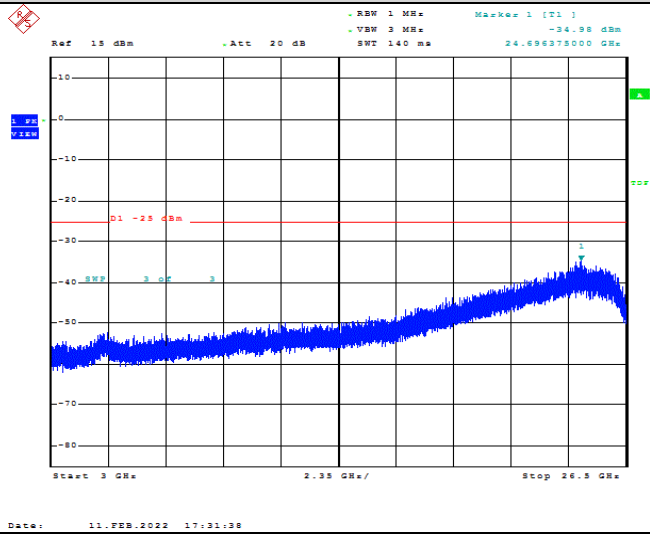

Band7-10MHz-QPSK-20800-1RB#0-Range3:3000~26500MHz

Band7-10MHz-QPSK-21100-1RB#0-Range1:30~1000MHz