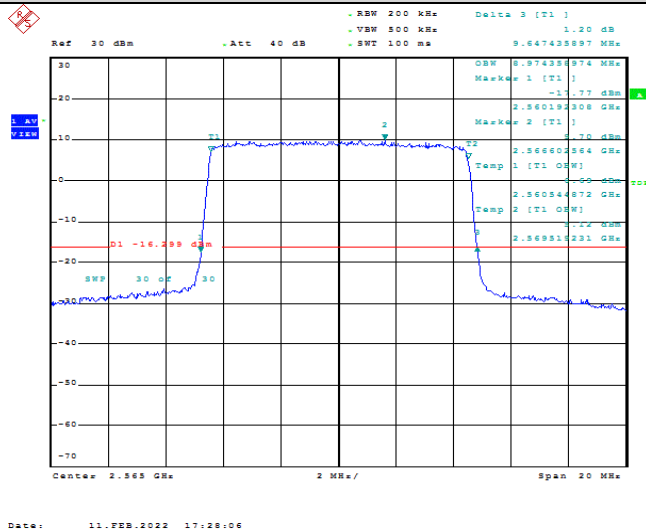

Band7-15MHz-QPSK-20825-75RB#0-13.51