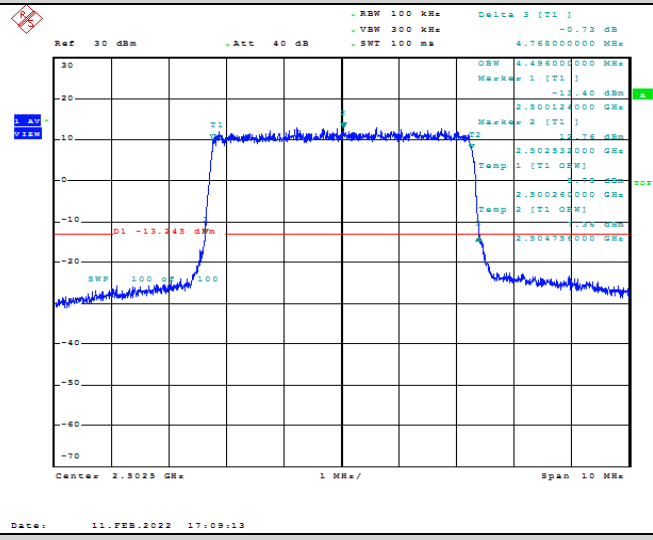

Model: GLMM20A01

FCC ID: 2AC88-GLMM20A01

TABLE OF CONTENTS

1	Summary of Test Results Data and Graph	3
1.1.	Appendix A: Conducted Power Output Data	3
1.2.	Appendix B: Peak-to-Average Ratio(CCDF)	8
1.3.	Appendix C: 26dB Bandwidth and Occupied Bandwidth	26
1.4.	Appendix D: Band Edge	35
1.5.	Appendix E: Conducted Spurious Emission	53
1.6.	Appendix F: Frequency Stability	80

Test Graphs

Band7-5MHz-QPSK-20775-25RB#0-4.504

Date: 11.FEB.2022 17:08:53

Band7-5MHz-QPSK-21100-25RB#0-4.504

Date: 11.FEB.2022 17:09:34

Band7-5MHz-QPSK-21425-25RB#0-4.496

Date: 11.FEB.2022 17:10:13

Band7-5MHz-16QAM-20775-25RB#0-4.496