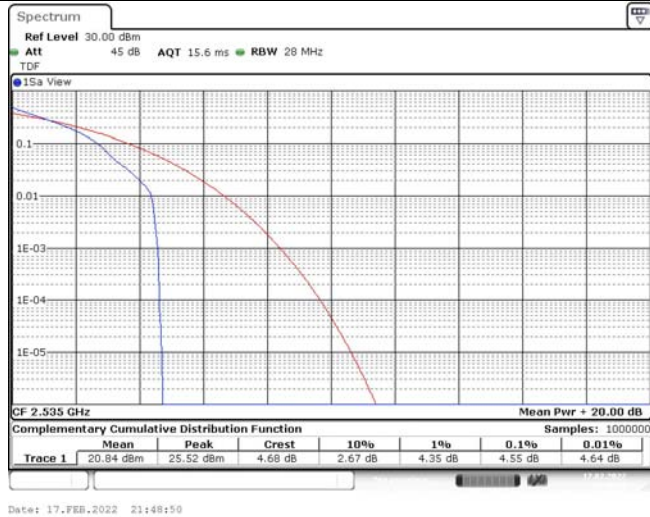

Band7-15MHz-QPSK-21100-1RB#0

Band7-15MHz-QPSK-21100-75RB#0