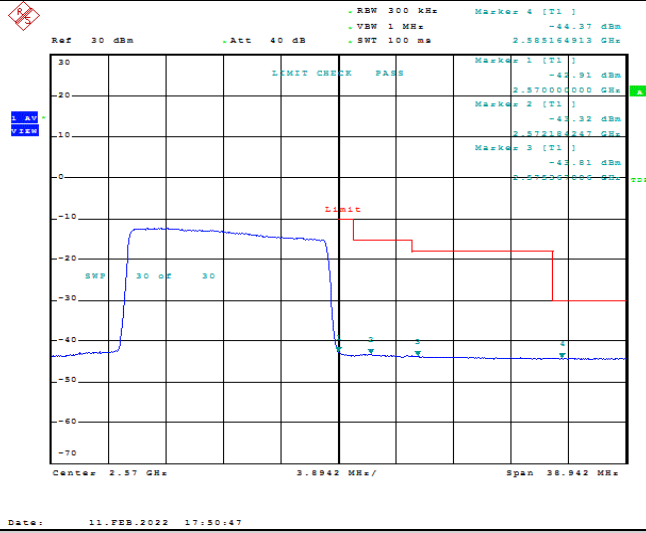

Band7-20MHz-QPSK-20850-1RB#0