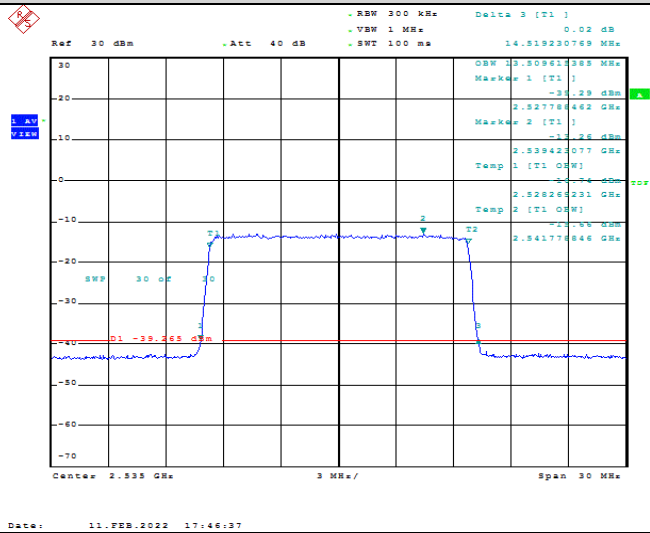

Band7-15MHz-16QAM-21100-75RB#0-13.51