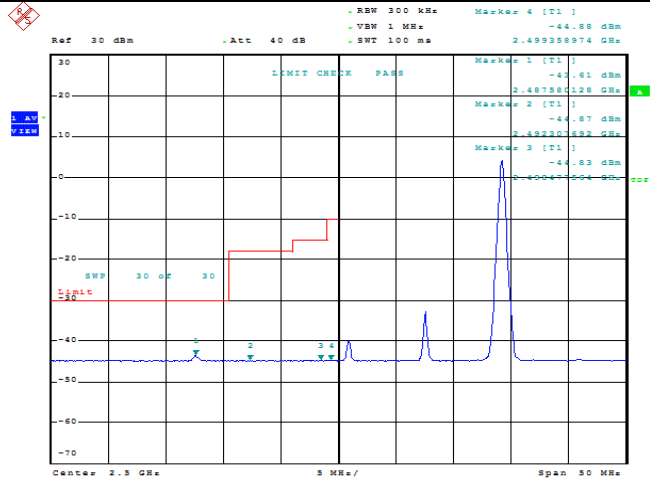

Band7-15MHz-QPSK-20825-1RB#74

Date: 11.FEB.2022 17:48:11