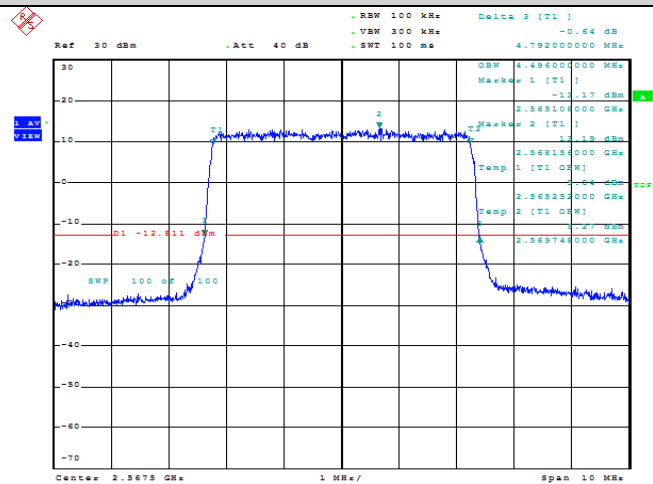

Model: GLMM20A01

FCC ID: 2AC88-GLMM20A01

TABLE OF CONTENTS

1	Summary of Test Results Data and Graph	3
1.1.	Appendix A: Conducted Power Output Data	3
1.2.	Appendix B: Peak-to-Average Ratio(CCDF)	8
1.3.	Appendix C: 26dB Bandwidth and Occupied Bandwidth	26
1.4.	Appendix D: Band Edge	35
1.5.	Appendix E: Conducted Spurious Emission	53
1.6.	Appendix F: Frequency Stability	80

Test Graphs

Band7-5MHz-QPSK-20775-25RB#0-4.504

Date: 11.FEB.2022 17:08:53

Band7-5MHz-QPSK-21100-25RB#0-4.504

Date: 11.FEB.2022 17:09:34

Band7-5MHz-QPSK-21425-25RB#0-4.496

Date: 11.FEB.2022 17:10:13

Band7-5MHz-16QAM-20775-25RB#0-4.496