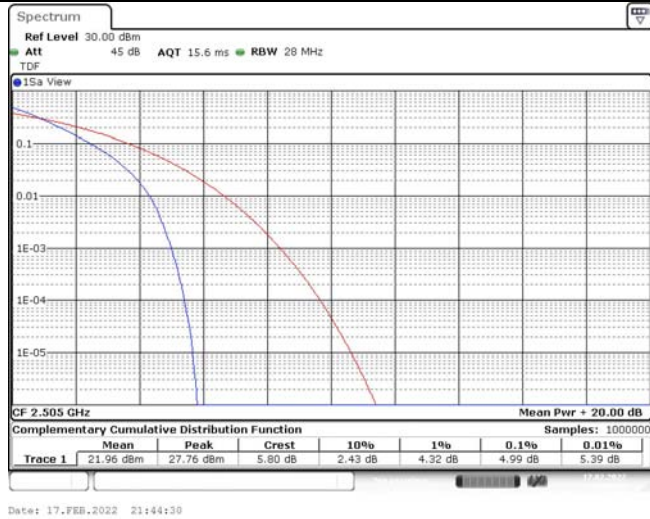

Band7-10MHz-QPSK-20800-50RB#0