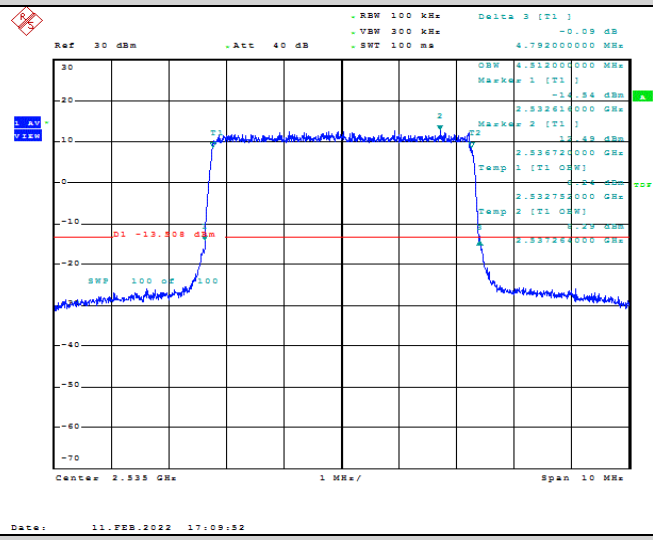

Band7-5MHz-16QAM-21425-25RB#0-4.512