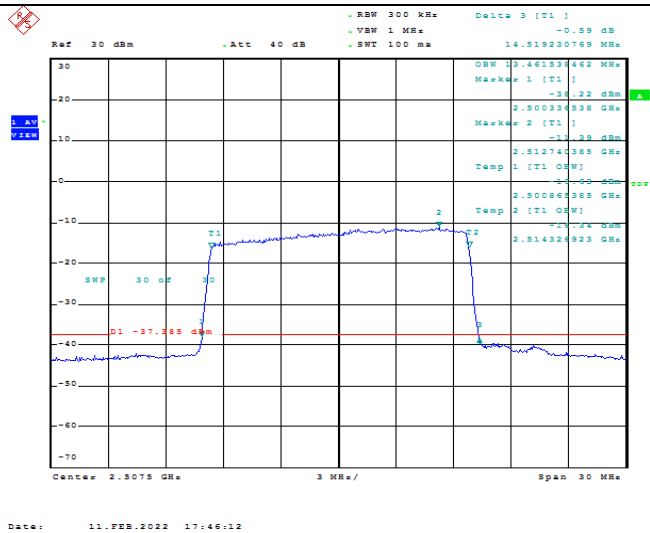

Band7-15MHz-16QAM-21100-75RB#0-13.51

Band7-15MHz-16QAM-21375-75RB#0-13.462

Band7-20MHz-QPSK-20850-100RB#0-17.949