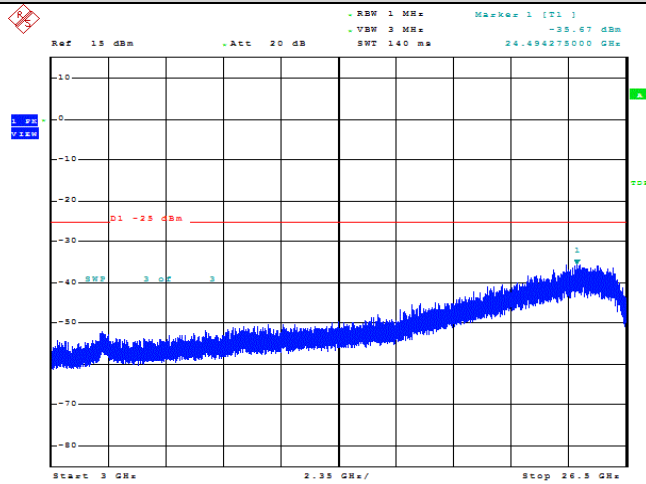

Band7-10MHz-16QAM-21400-1RB#0-Range1:30~1000MHz

Date: 11.FEB.2022 17:34:14

Band7-10MHz-16QAM-21400-1RB#0-Range2:1000~3000MHz

Date: 11.FEB.2022 17:34:23

Band7-10MHz-16QAM-21400-1RB#0-Range3:3000~26500MHz

Date: 11.FEB.2022 17:34:34