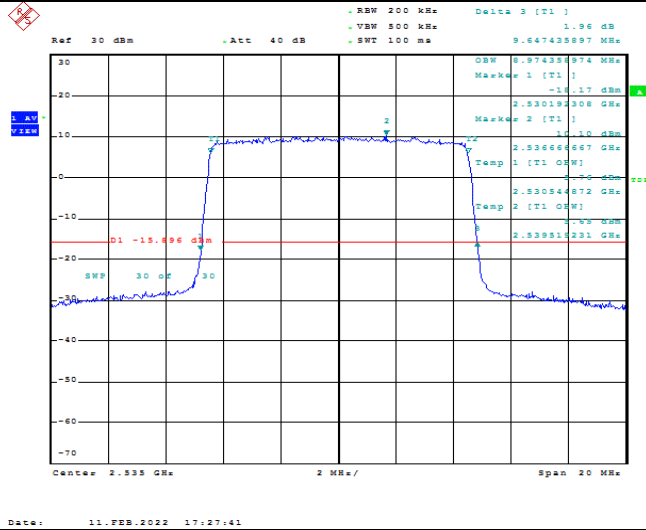

Band7-10MHz-16QAM-21400-50RB#0-8.974