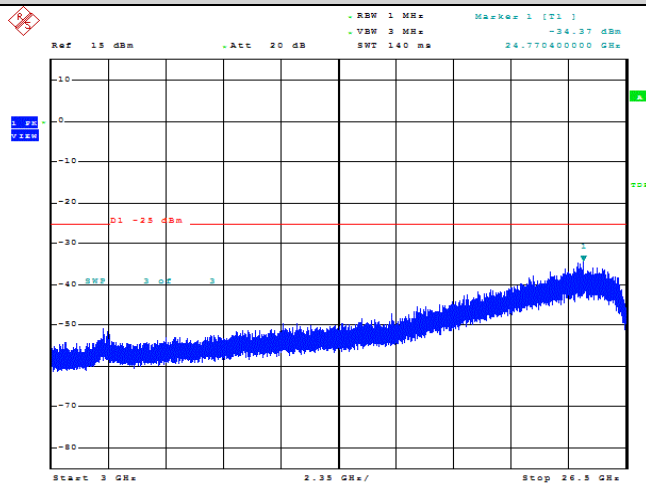

Band7-20MHz-16QAM-21350-1RB#0-Range3:3000~26500MHz

Date: 11.FEB.2022 18:16:01