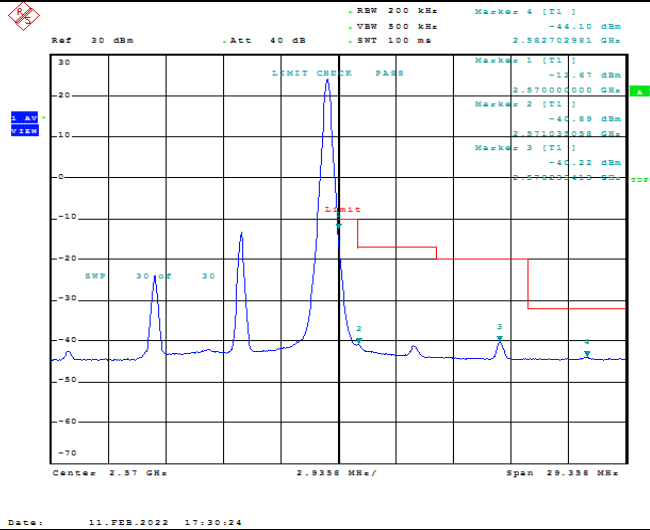

Band7-10MHz-QPSK-21400-50RB#0