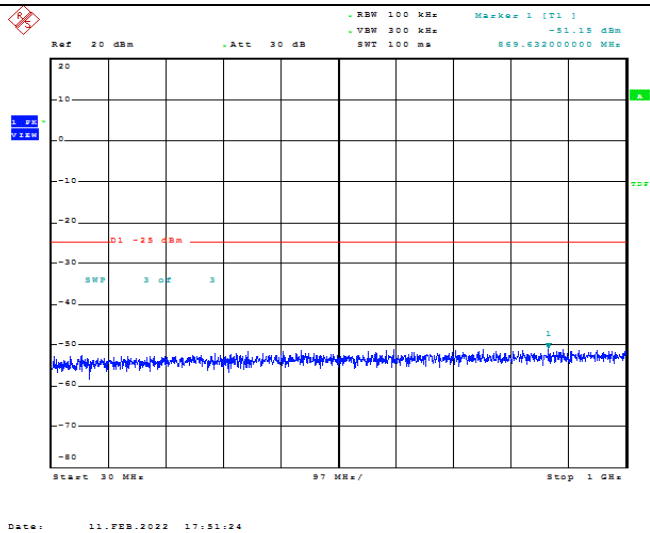

Band7-15MHz-QPSK-20825-1RB#0-Range2:1000~3000MHz

Band7-15MHz-QPSK-20825-1RB#0-Range3:3000~26500MHz

Band7-15MHz-QPSK-21100-1RB#0-Range1:30~1000MHz