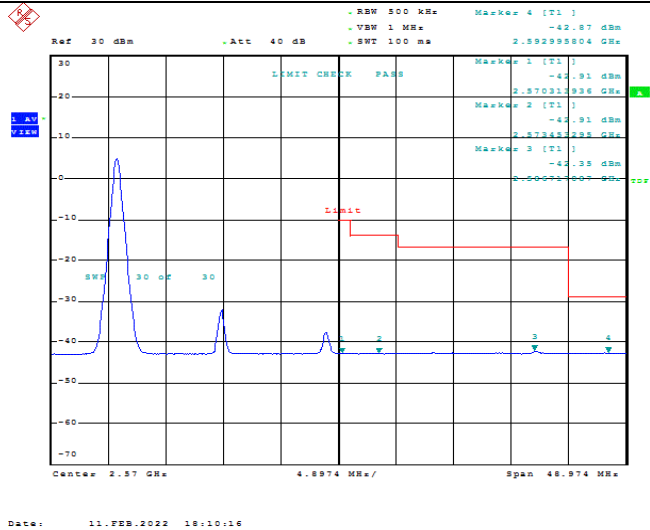

Band7-20MHz-16QAM-21350-1RB#99

Band7-20MHz-16QAM-21350-100RB#0