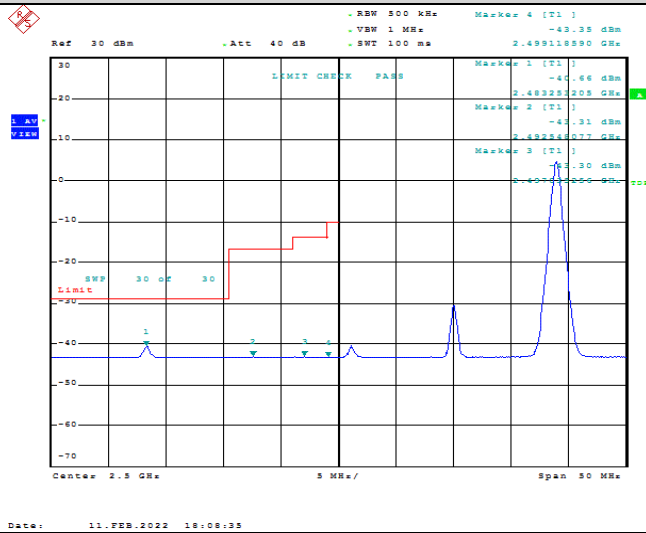

Band7-20MHz-16QAM-20850-100RB#0