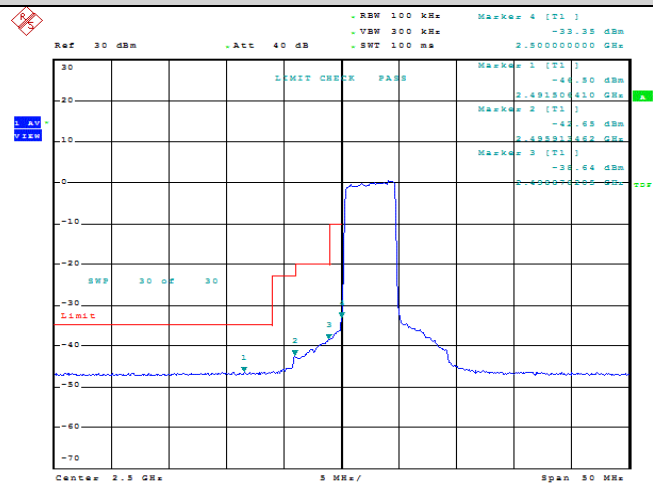

Model: GLMM20A01

FCC ID: 2AC88-GLMM20A01

TABLE OF CONTENTS

1	Summary of Test Results Data and Graph	3
1.1.	Appendix A: Conducted Power Output Data	3
1.2.	Appendix B: Peak-to-Average Ratio(CCDF)	8
1.3.	Appendix C: 26dB Bandwidth and Occupied Bandwidth	26
1.4.	Appendix D: Band Edge	35
1.5.	Appendix E: Conducted Spurious Emission	53
1.6.	Appendix F: Frequency Stability	80

Test Graphs

Band7-5MHz-QPSK-20775-1RB#0

Date: 17.FEB.2022 17:21:40

Band7-5MHz-QPSK-20775-1RB#24

Date: 17.FEB.2022 17:22:06

Band7-5MHz-QPSK-20775-25RB#0

Date: 17.FEB.2022 17:22:32

Band7-5MHz-QPSK-21425-1RB#0