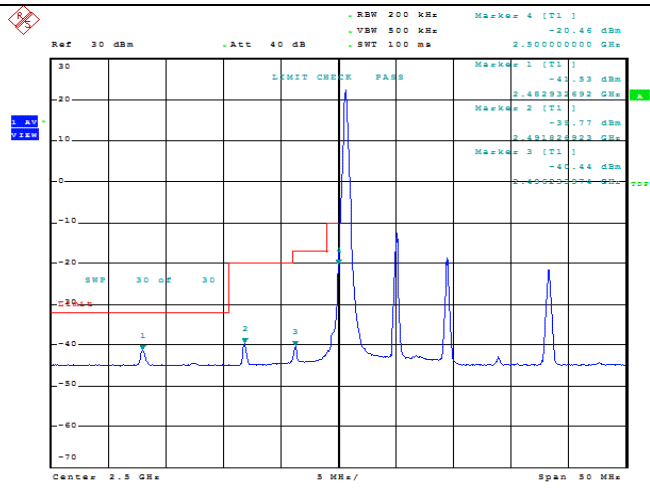

Date: 11.FEB.2022 17:28:39