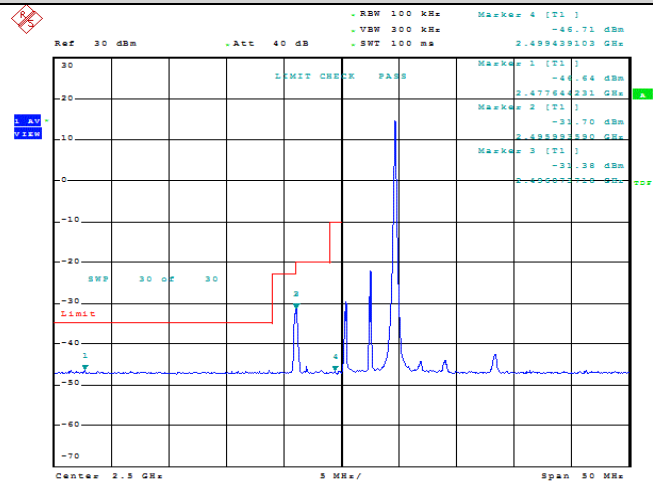

Band7-5MHz-QPSK-20775-1RB#24

Date: 17.FEB.2022 17:22:06