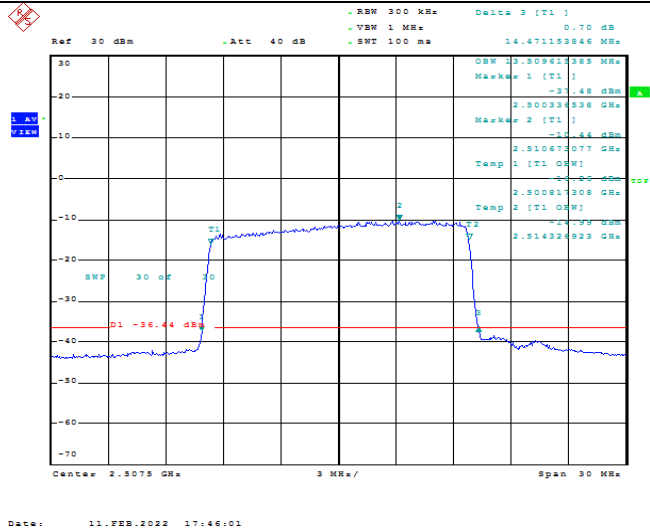

Band7-15MHz-QPSK-21100-75RB#0-13.51