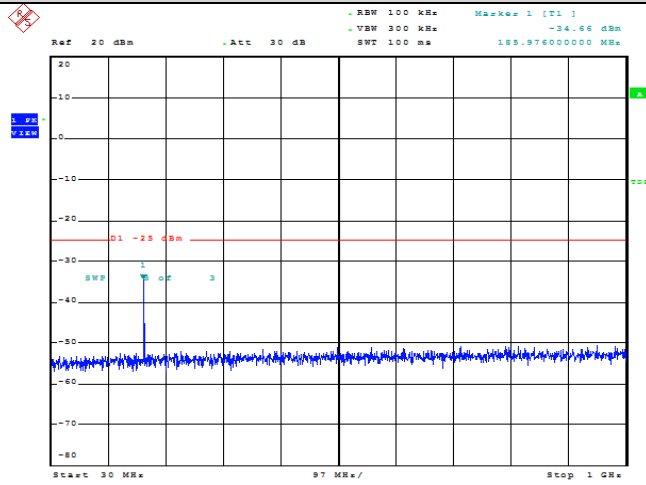

Test Graphs

Band7-5MHz-QPSK-20775-1RB#0-Range1:30~1000MHz

Date: 11.FEB.2022 17:14:44