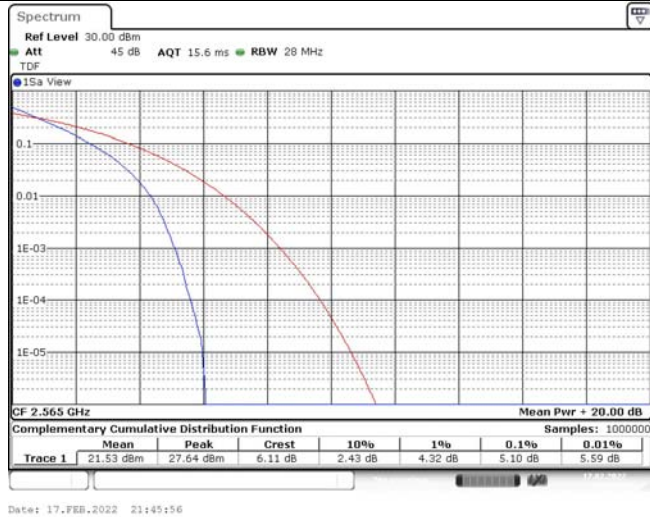

Band7-10MHz-QPSK-21400-50RB#0