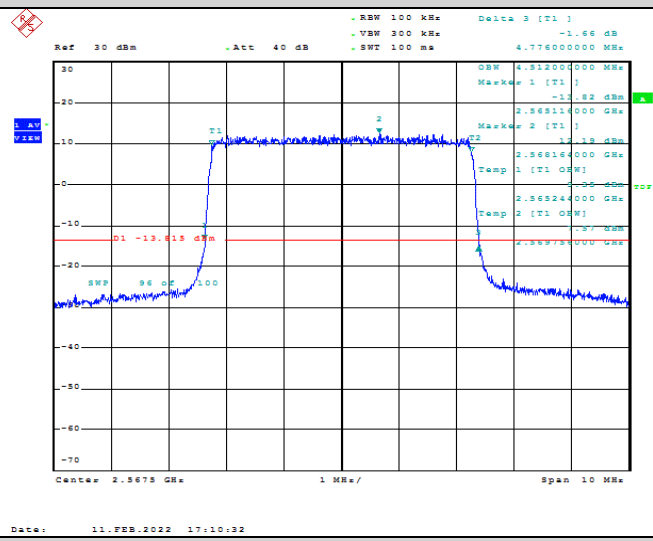

Band7-10MHz-QPSK-20800-50RB#0-8.974