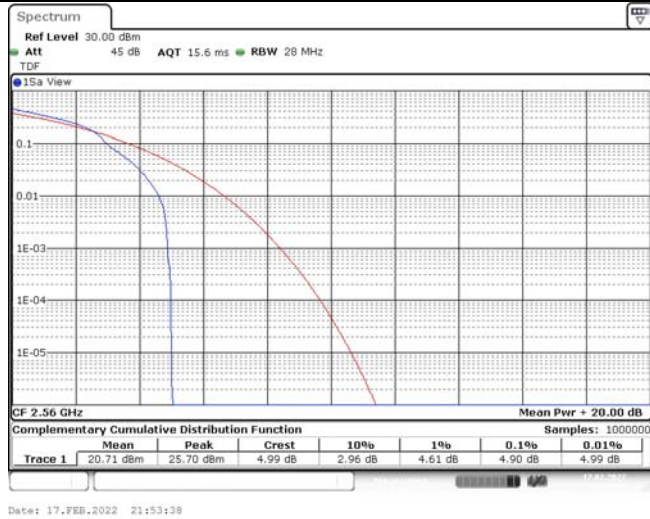

Band7-20MHz-16QAM-21350-1RB#0