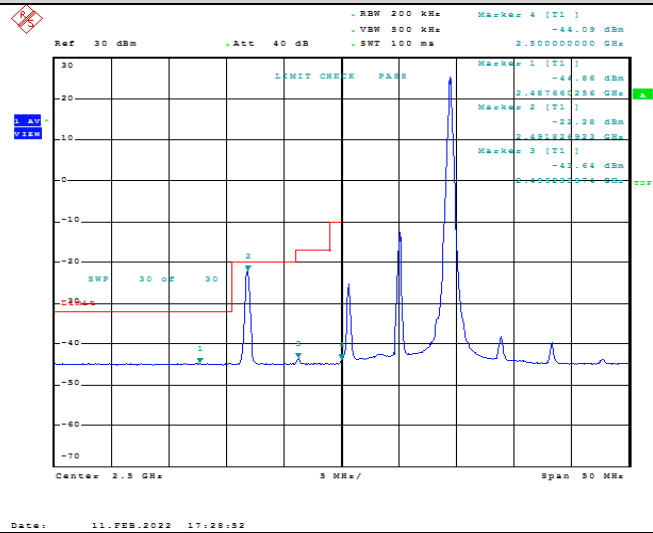

Band7-10MHz-QPSK-20800-50RB#0