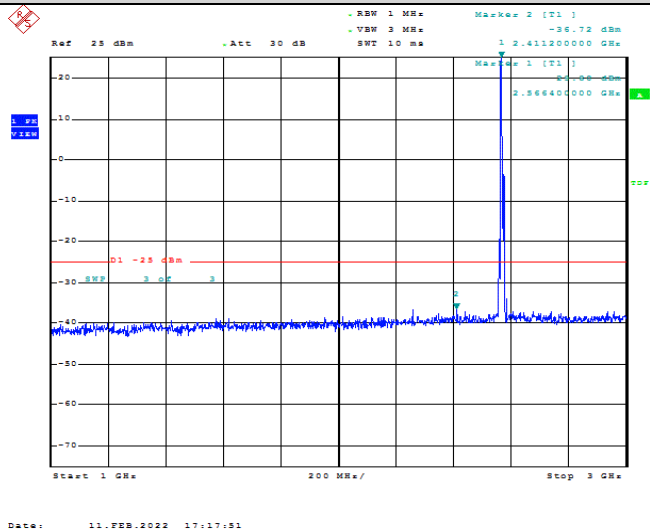

Date: 11.FEB.2022 17:16:40

Band7-5MHz-16QAM-21100-1RB#0-Range3:3000~26500MHz

Date: 11.FEB.2022 17:16:50

Band7-5MHz-16QAM-21425-1RB#0-Range1:30~1000MHz

Band7-5MHz-16QAM-21425-1RB#0-Range2:1000~3000MHz

Band7-5MHz-16QAM-21425-1RB#0-Range3:3000~26500MHz