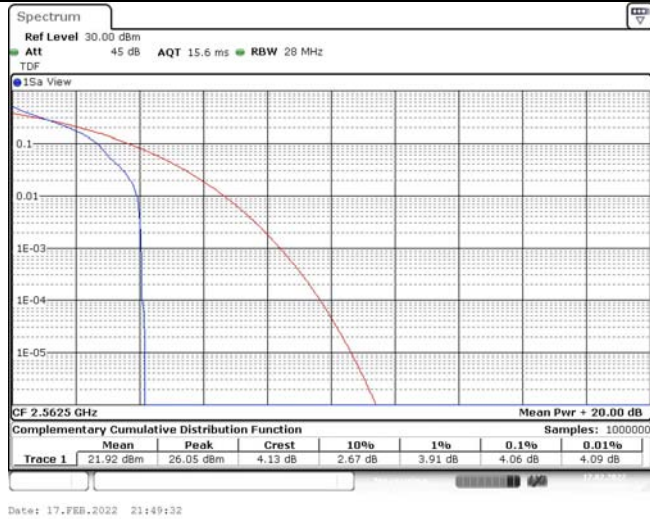

Band7-15MHz-QPSK-21375-1RB#0