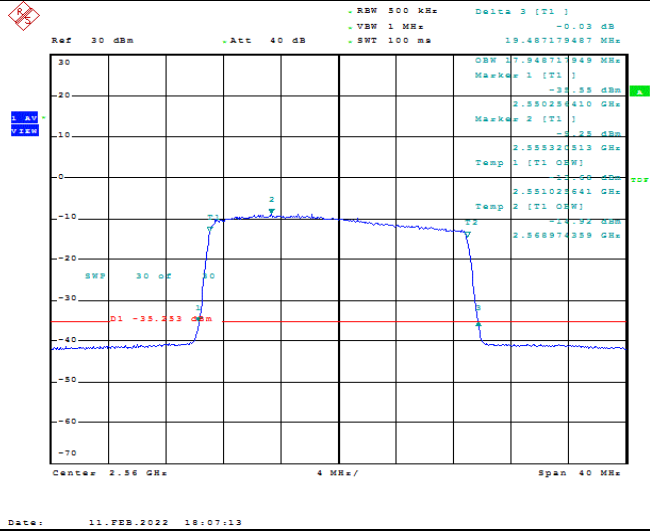

Band7-20MHz-16QAM-21350-100RB#0-17.949