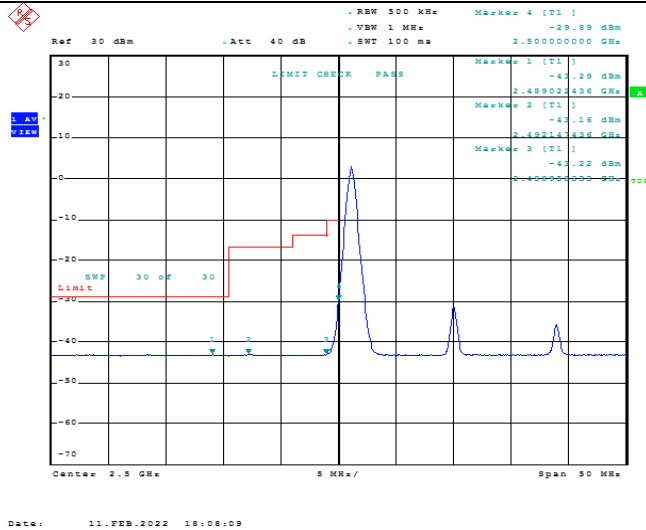

Band7-20MHz-16QAM-20850-1RB#99