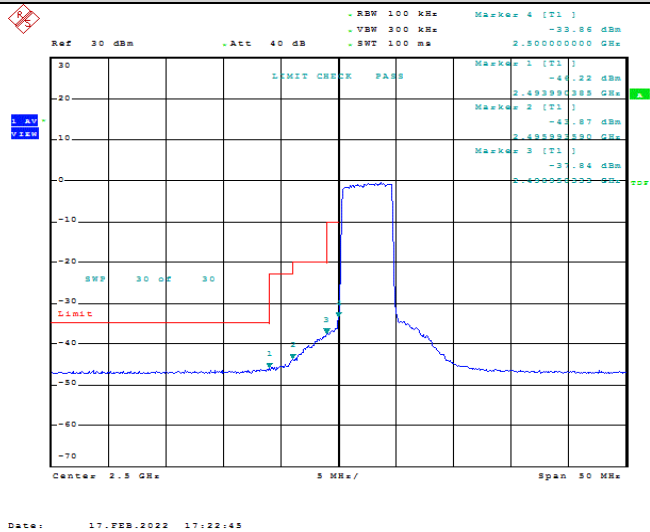

Band7-5MHz-16QAM-20775-25RB#0

Date: 17.FEB.2022 17:22:45

Band7-5MHz-16QAM-21425-1RB#0