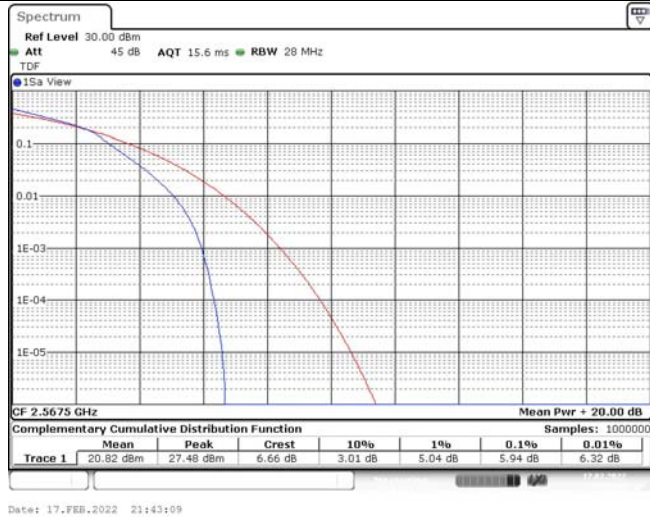

Band7-5MHz-16QAM-21425-25RB#0