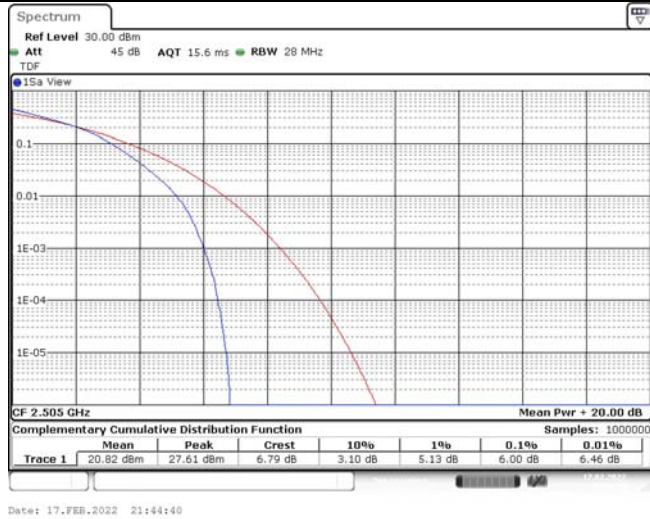

Band7-10MHz-16QAM-20800-50RB#0