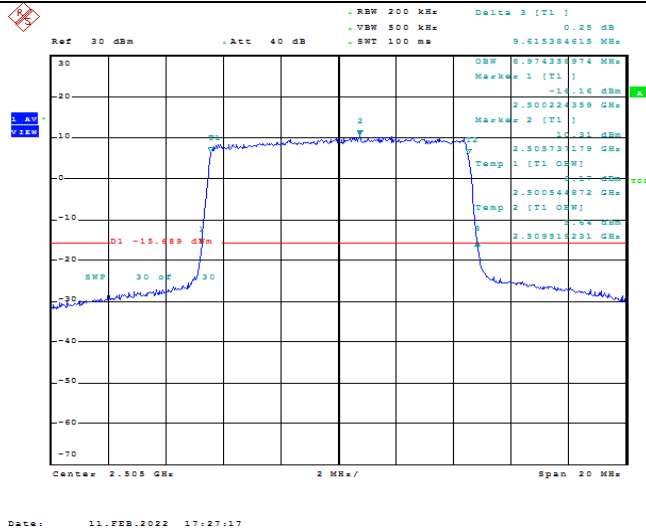

Band7-10MHz-16QAM-2100-50RB#0-8.974