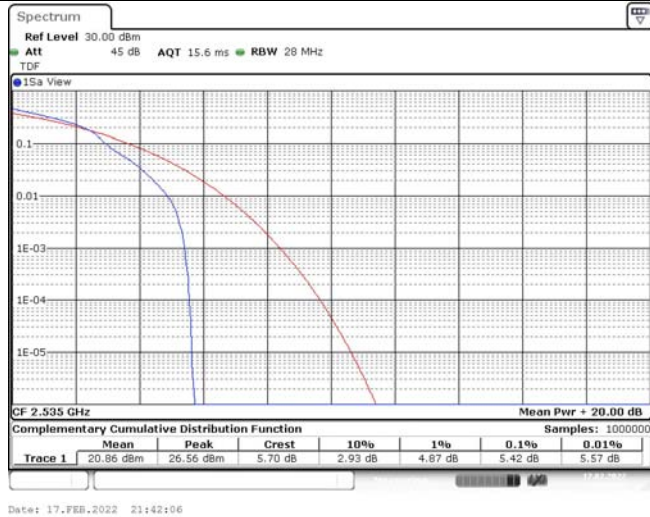

Band7-5MHz-16QAM-21100-1RB#0

Band7-5MHz-16QAM-21100-25RB#0