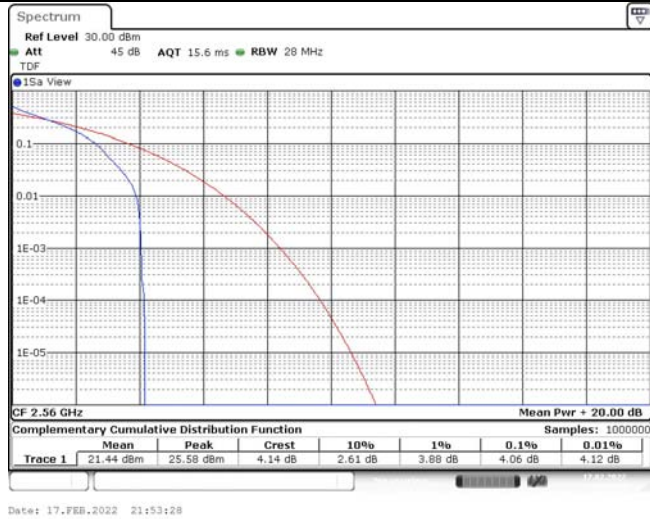

Band7-20MHz-QPSK-21350-1RB#0