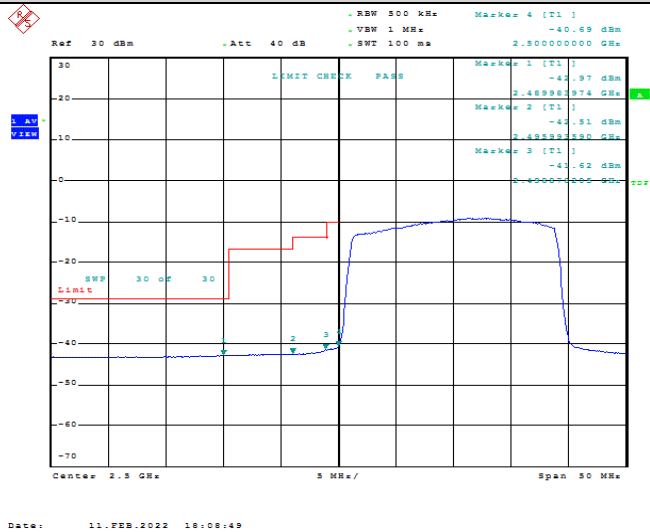

Band7-20MHz-QPSK-21350-1RB#0