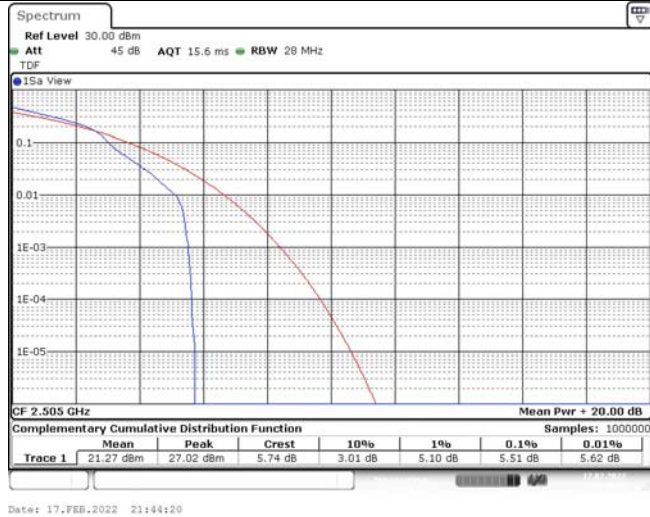

Band7-10MHz-16QAM-20800-1RB#0