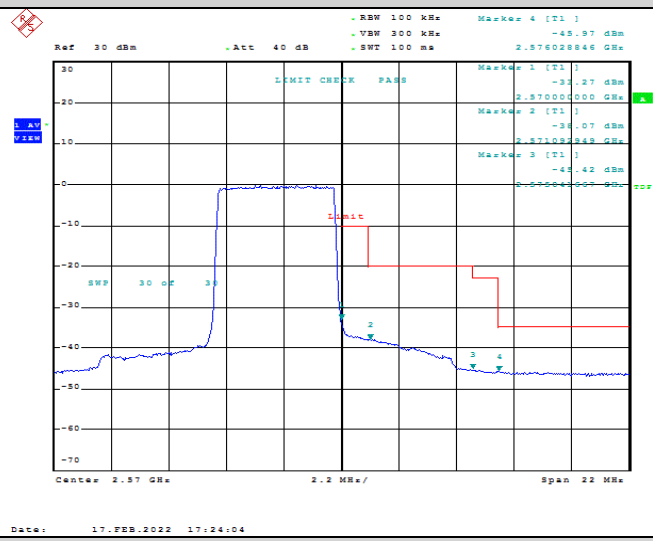

Band7-5MHz-16QAM-20775-1RB#0