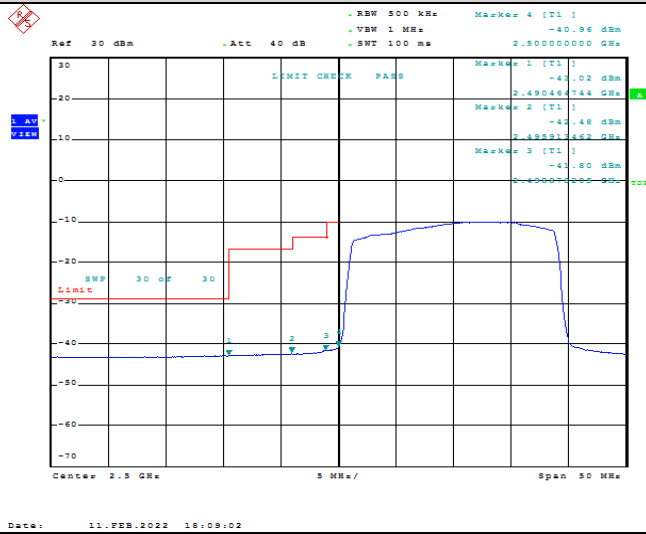

Band7-20MHz-16QAM-21350-1RB#0