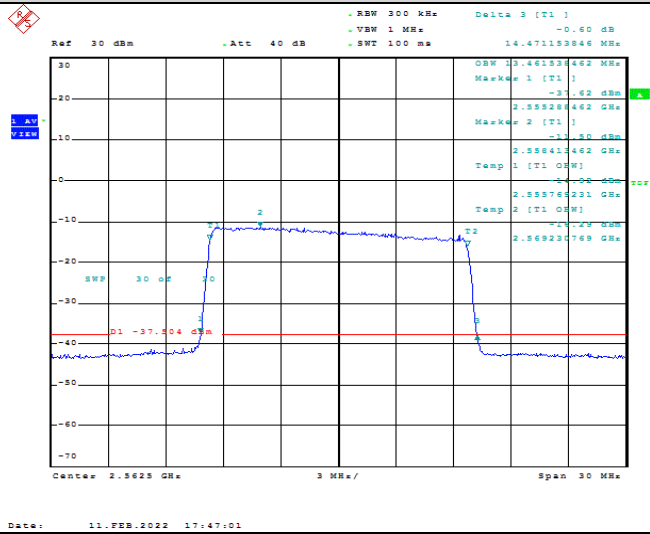

Band7-15MHz-16QAM-21375-75RB#0-13.462

Band7-20MHz-QPSK-20850-100RB#0-17.949