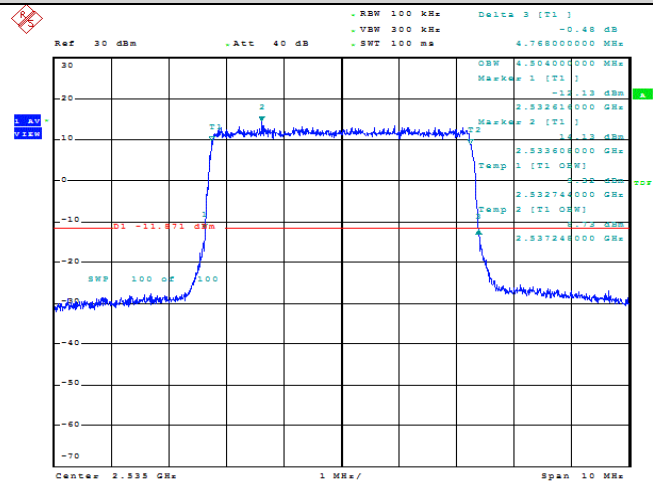

Band7-5MHz-QPSK-21100-25RB#0-4.504

Date: 11.FEB.2022 17:09:34