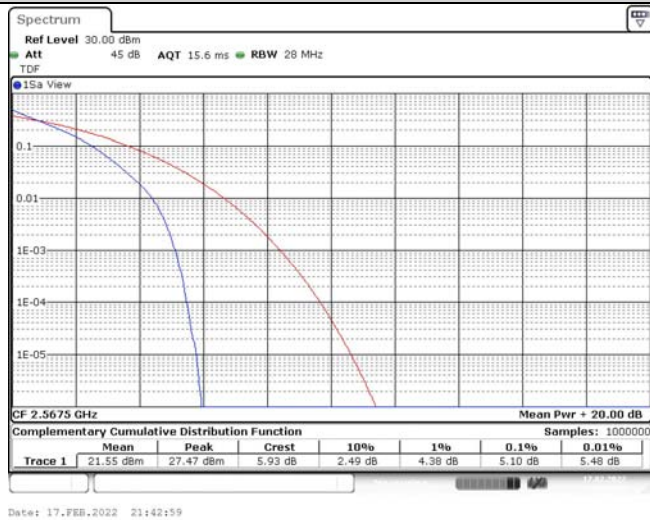

Band7-5MHz-QPSK-21425-25RB#0

Band7-5MHz-16QAM-20775-1RB#0