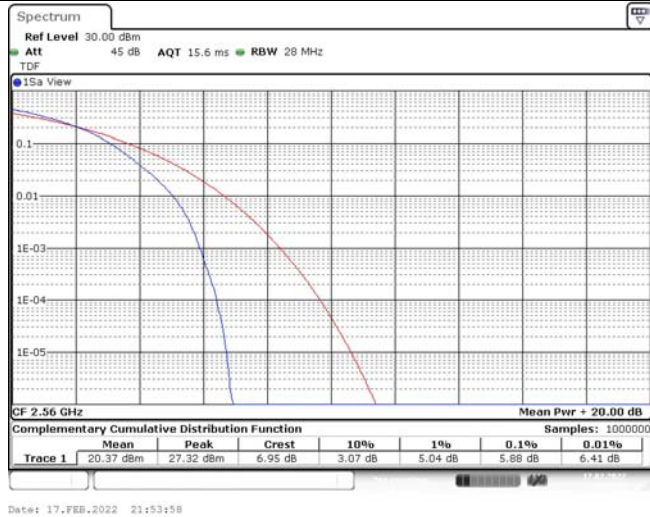

Band7-20MHz-16QAM-21350-100RB#0