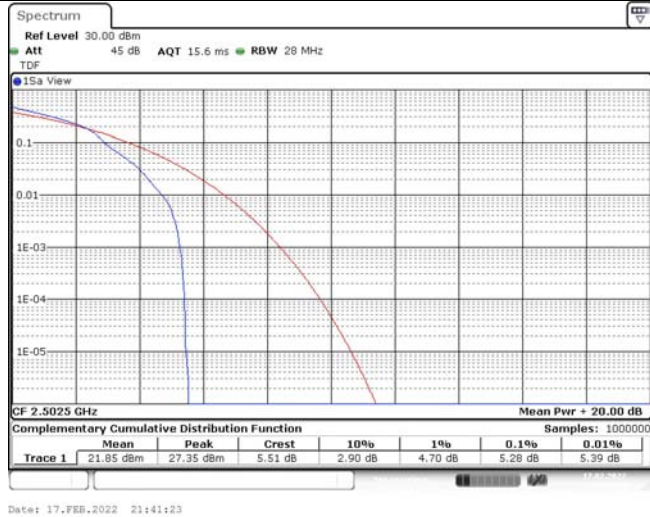

Band7-5MHz-16QAM-20775-25RB#0

Band7-5MHz-16QAM-21100-1RB#0

Band7-5MHz-16QAM-21100-25RB#0