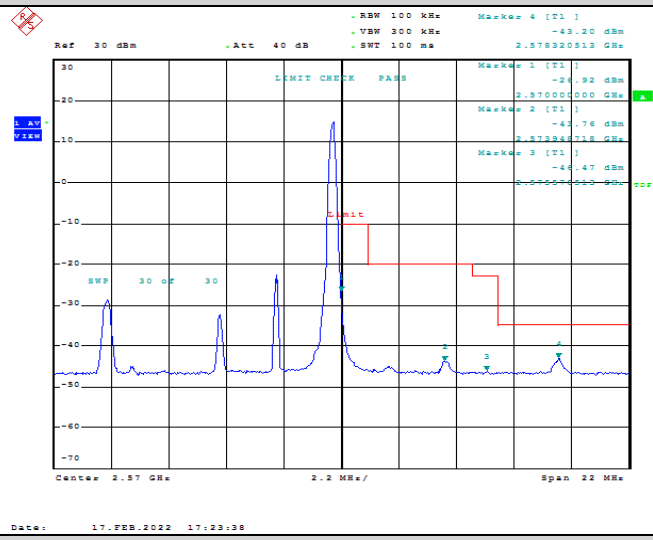

Band7-5MHz-QPSK-21425-25RB#0