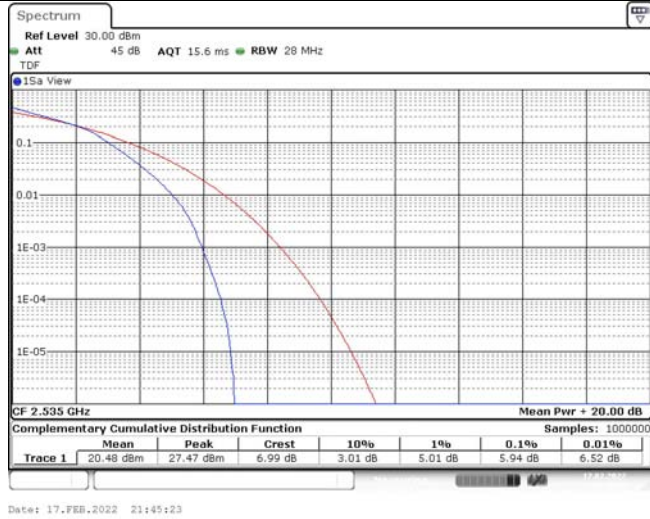

Band7-10MHz-16QAM-21400-1RB#0

Band7-10MHz-16QAM-21400-50RB#0

Band7-15MHz-QPSK-20825-1RB#0