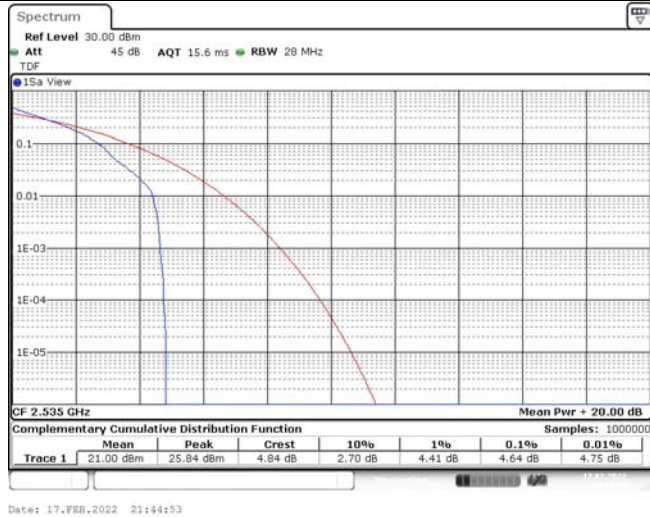

Band7-10MHz-QPSK-21100-1RB#0

Band7-10MHz-QPSK-21100-50RB#0