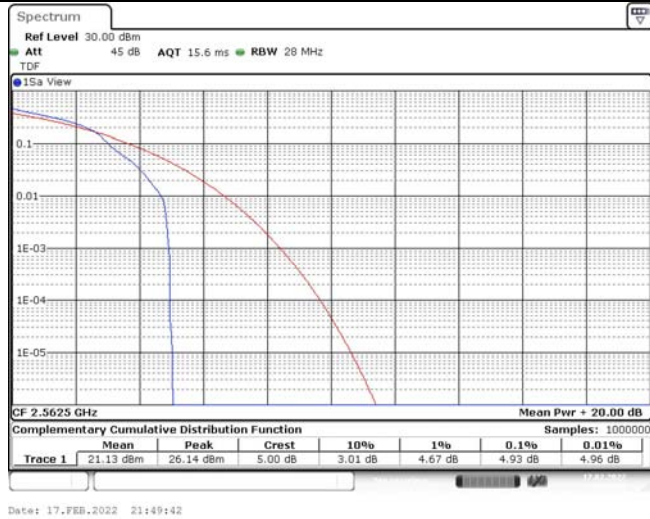

Band7-15MHz-16QAM-21375-1RB#0