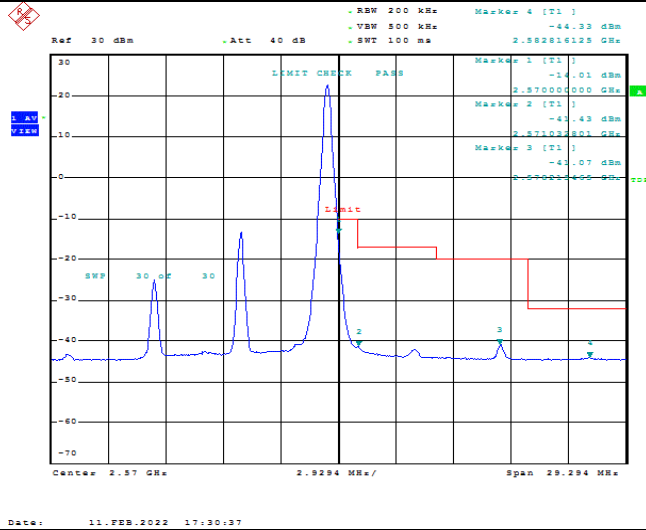

Band7-10MHz-16QAM-21400-50RB#0