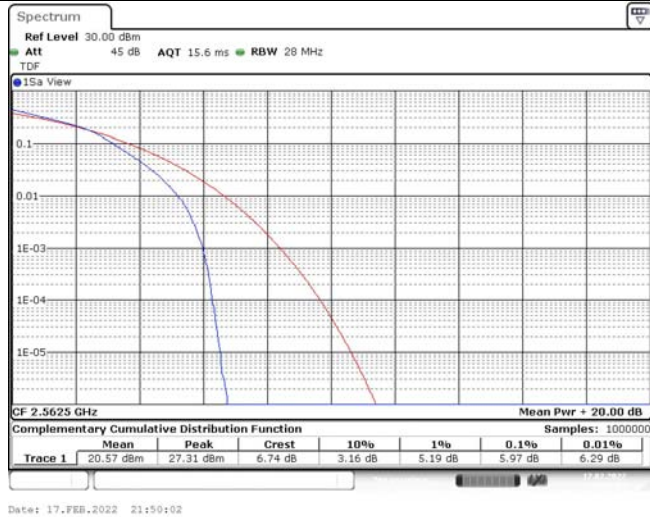

Band7-15MHz-16QAM-21375-75RB#0

Band7-20MHz-QPSK-20850-1RB#0