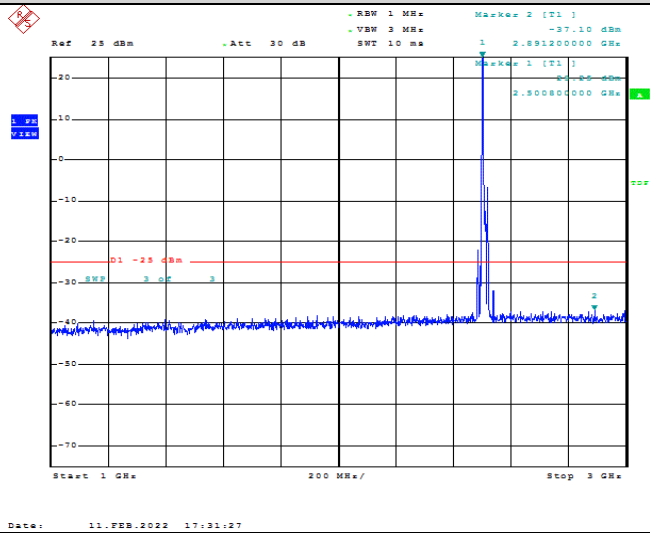

Band7-10MHz-QPSK-20800-1RB#0-Range2:1000~3000MHz