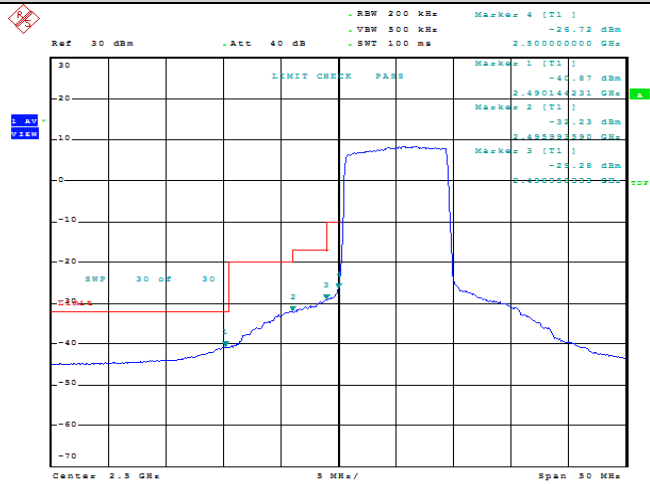

Band7-10MHz-16QAM-20800-50RB#0

Date: 11.FEB.2022 17:29:32

Band7-10MHz-16QAM-21400-1RB#0