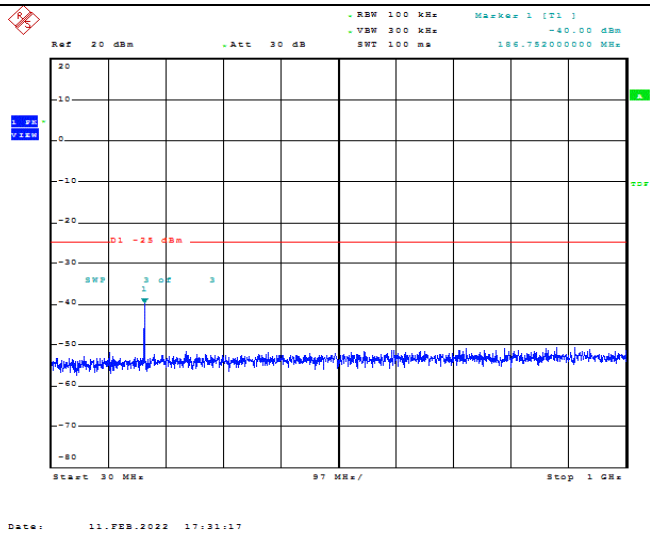

Band7-10MHz-QPSK-20800-1RB#0-Range2:1000~3000MHz

Band7-10MHz-QPSK-20800-1RB#0-Range3:3000~26500MHz

Band7-10MHz-QPSK-21100-1RB#0-Range1:30~1000MHz