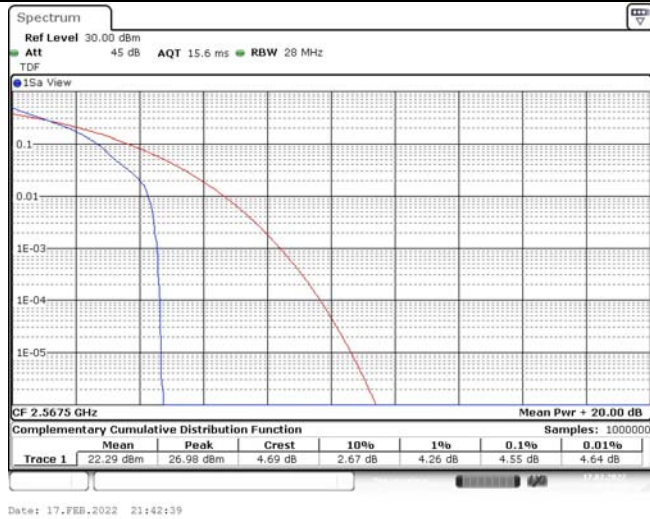

Band7-5MHz-QPSK-21425-1RB#0