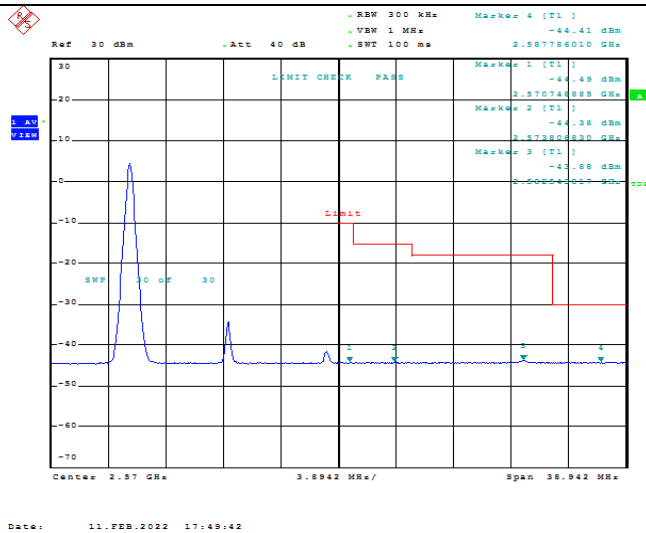

Band7-15MHz-QPSK-21375-1RB#74