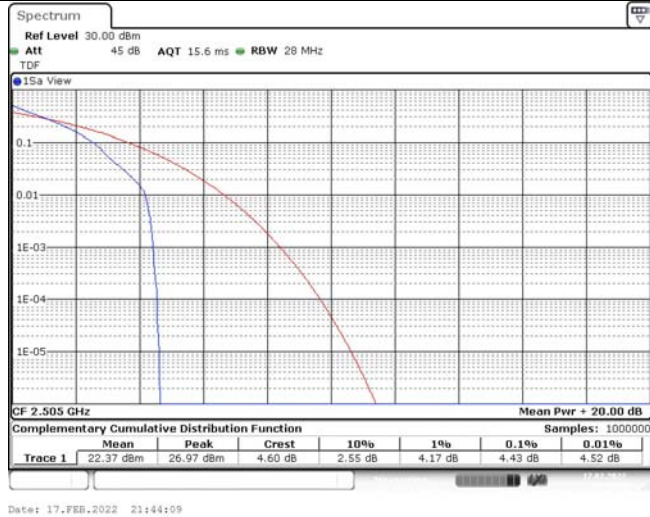

Band7-10MHz-QPSK-20800-1RB#0