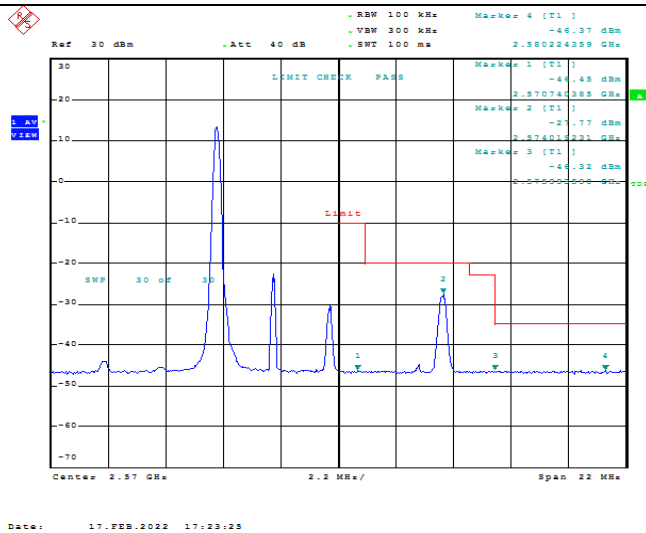

Band7-5MHz-16QAM-21425-1RB#24