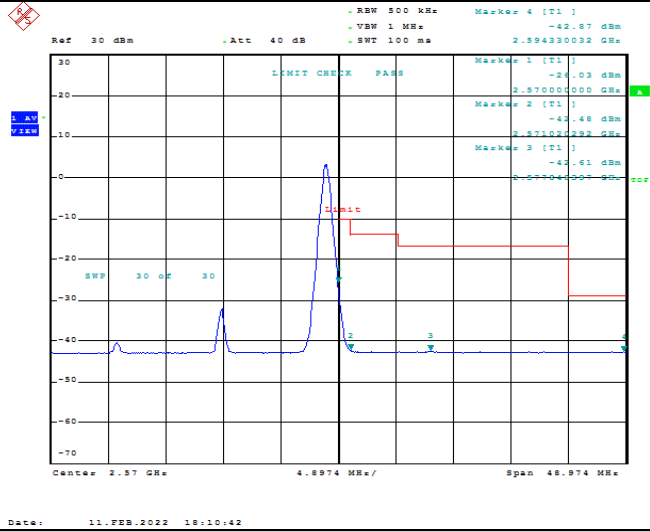

Band7-20MHz-16QAM-21350-1RB#99