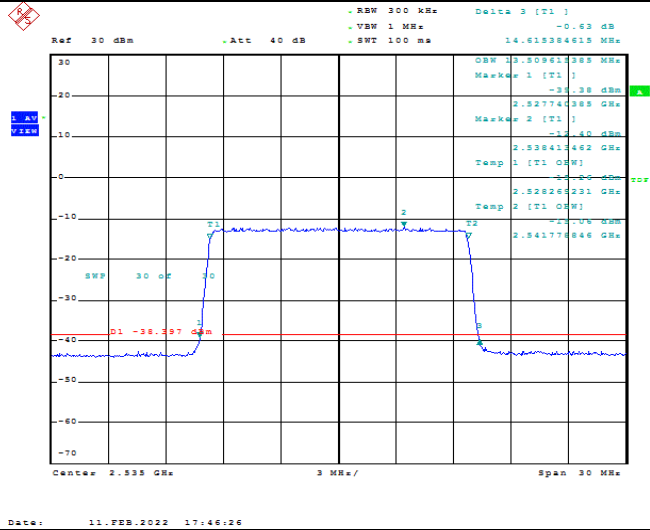

Band7-15MHz-QPSK-21375-75RB#0-13.462