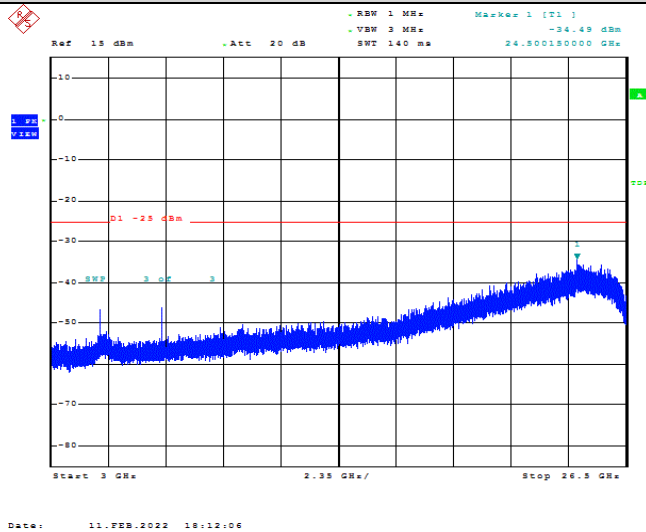

Band7-20MHz-QPSK-20850-1RB#0-Range3:3000~26500MHz

Date: 11.FEB.2022 18:12:06

Band7-20MHz-QPSK-21100-1RB#0-Range1:30~1000MHz