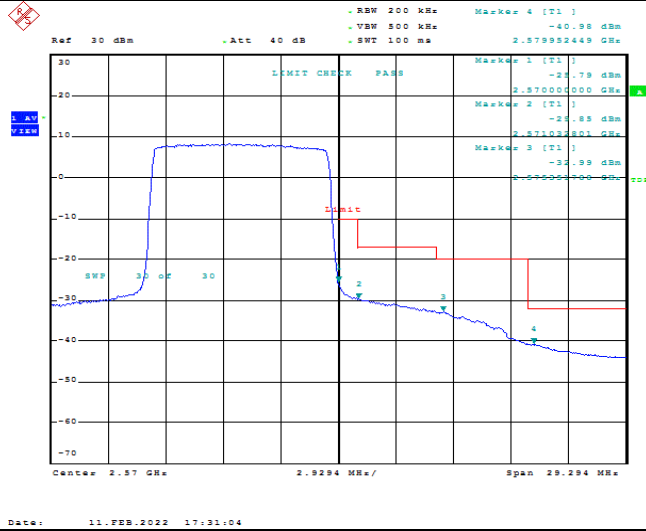

Band7-15MHz-QPSK-20825-1RB#0