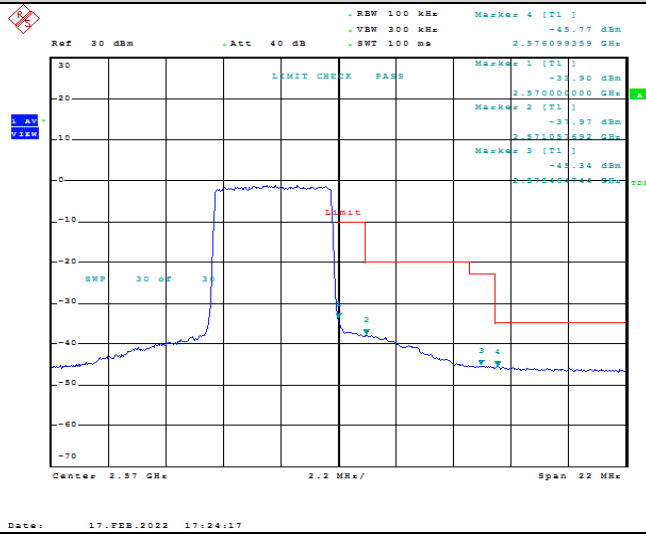

Band7-10MHz-QPSK-20800-1RB#0