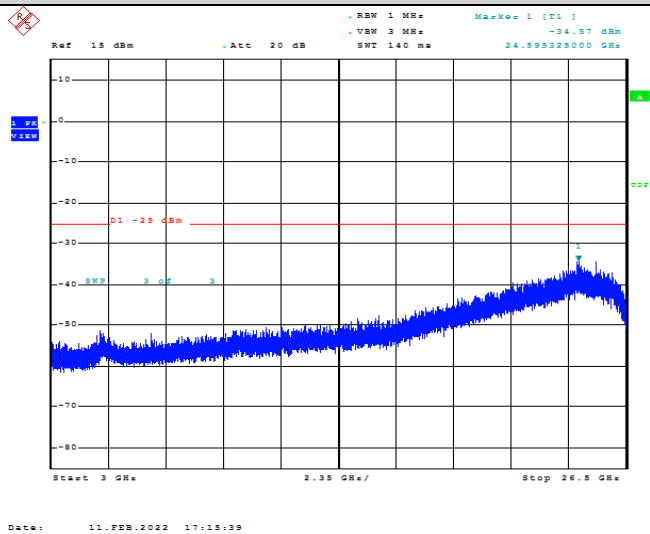

Band7-5MHz-16QAM-20775-1RB#0-Range3:3000~26500MHz

Band7-5MHz-16QAM-21100-1RB#0-Range1:30~1000MHz