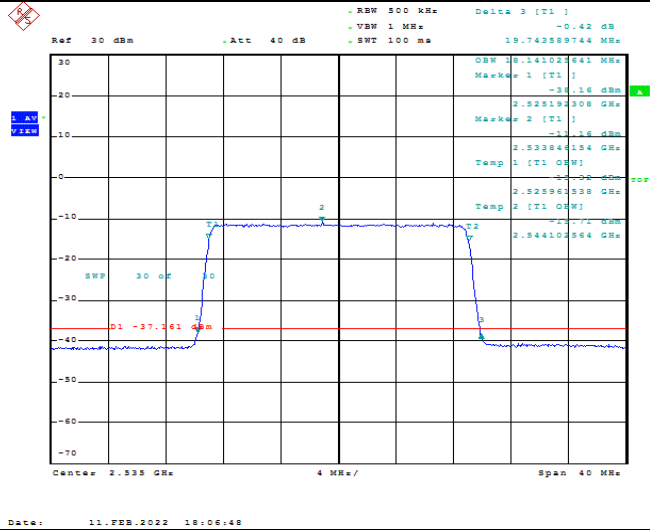

Band7-20MHz-16QAM-21100-100RB#0-18.141