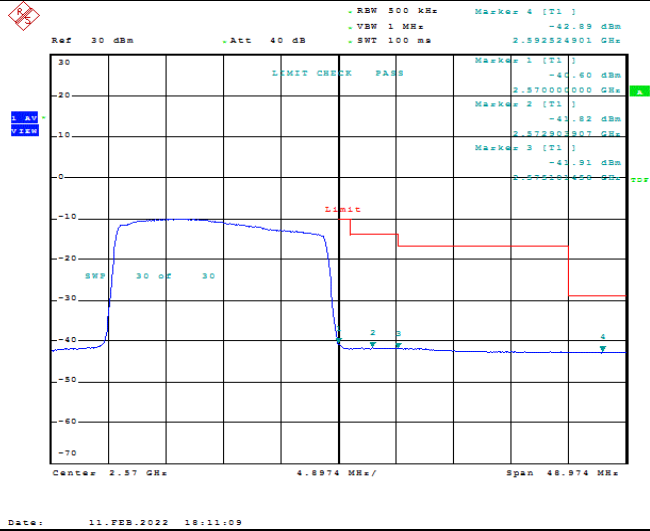

Band7-20MHz-16QAM-21350-100RB#0