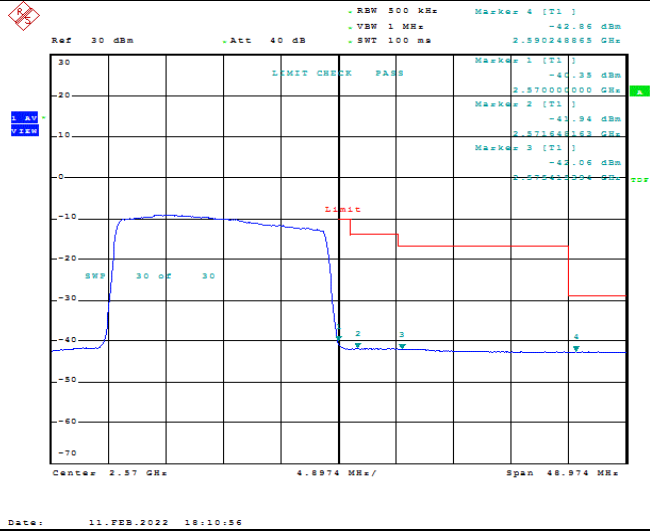

Band7-20MHz-16QAM-20850-1RB#0