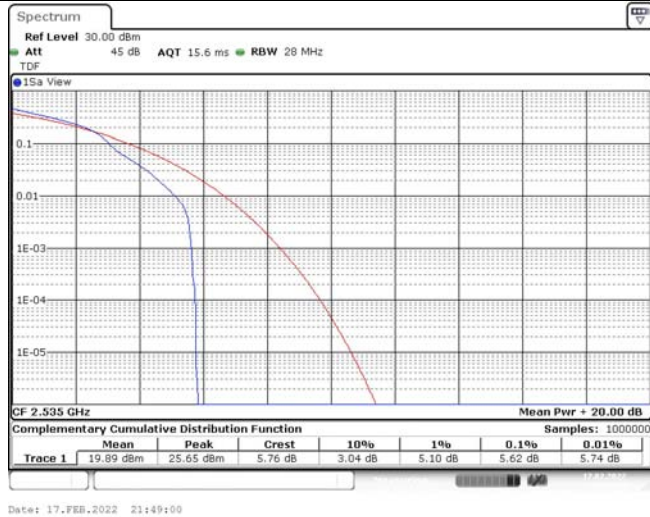

Band7-15MHz-16QAM-21100-1RB#0

Date: 17.FEB.2022 21:49:00

Band7-15MHz-16QAM-21100-75RB#0