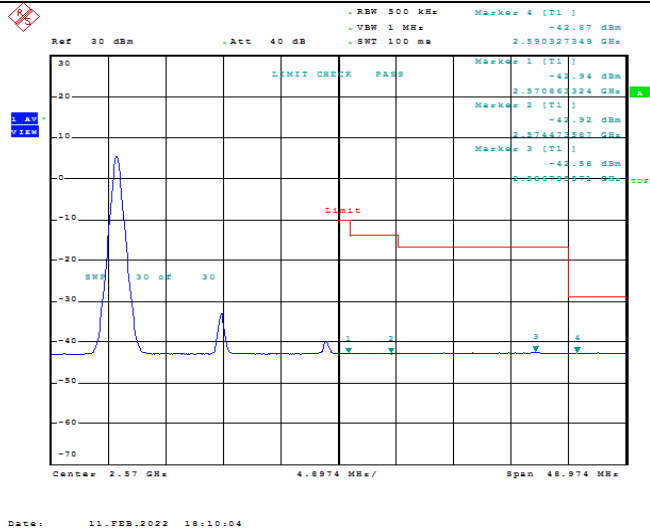

Band7-20MHz-QPSK-21350-1RB#99