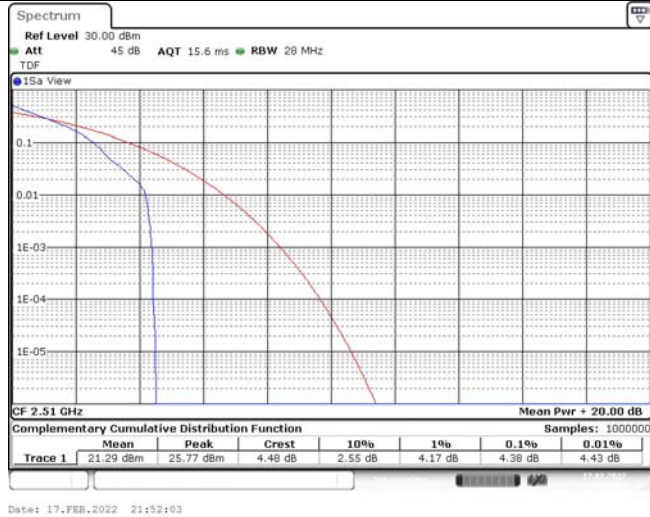

Band7-20MHz-QPSK-20850-100RB#0

Band7-20MHz-QPSK-21100-1RB#0

Band7-20MHz-QPSK-21100-100RB#0