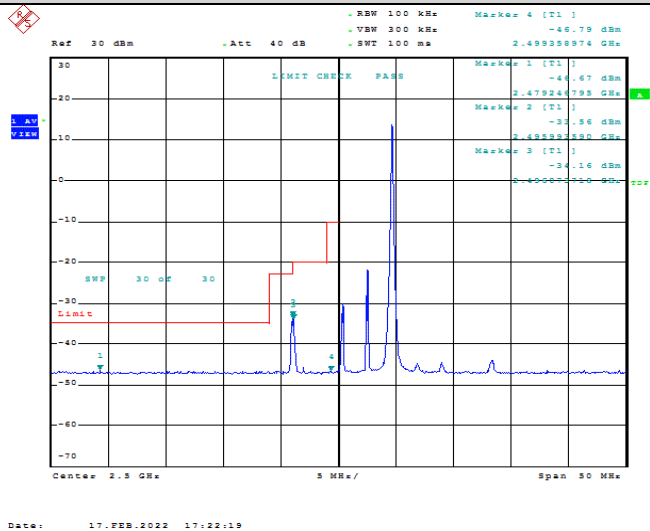

Band7-5MHz-16QAM-20775-1RB#24

Date: 17.FEB.2022 17:22:19