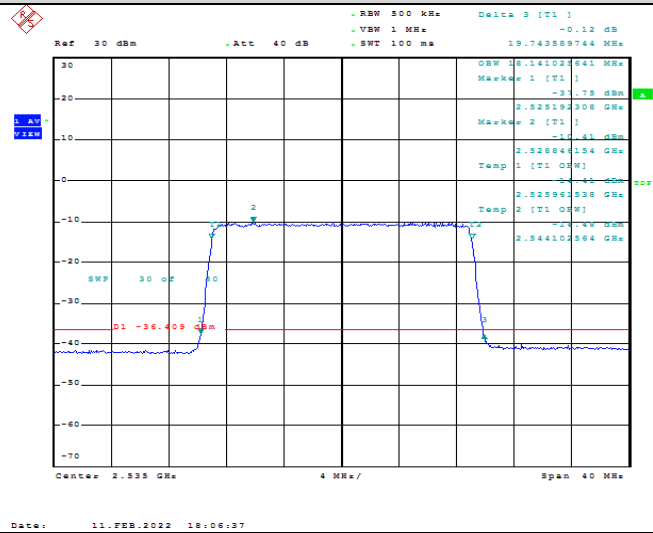

Band7-20MHz-QPSK-21100-100RB#0-18.141

Band7-20MHz-QPSK-21350-100RB#0-17.949