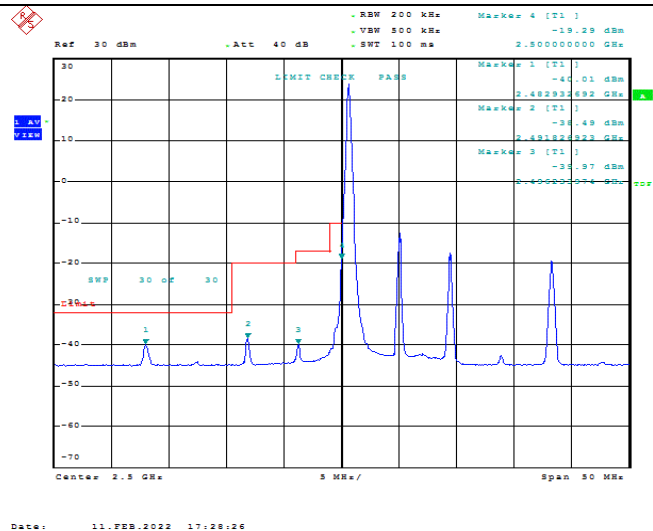

Band7-10MHz-QPSK-20800-1RB#49