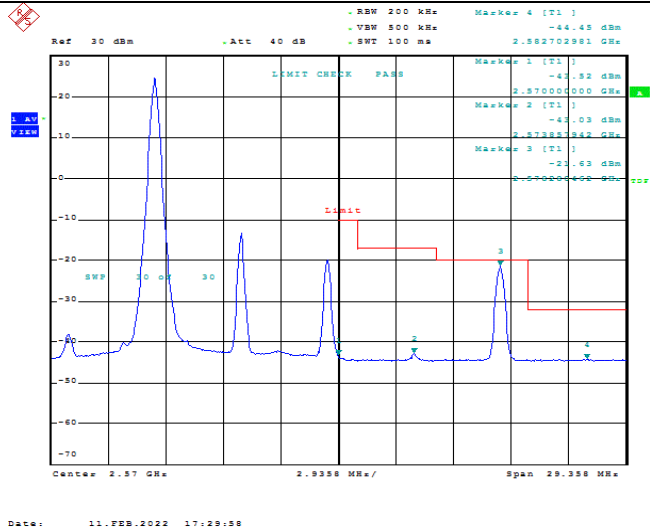

Band7-10MHz-QPSK-21400-1RB#49