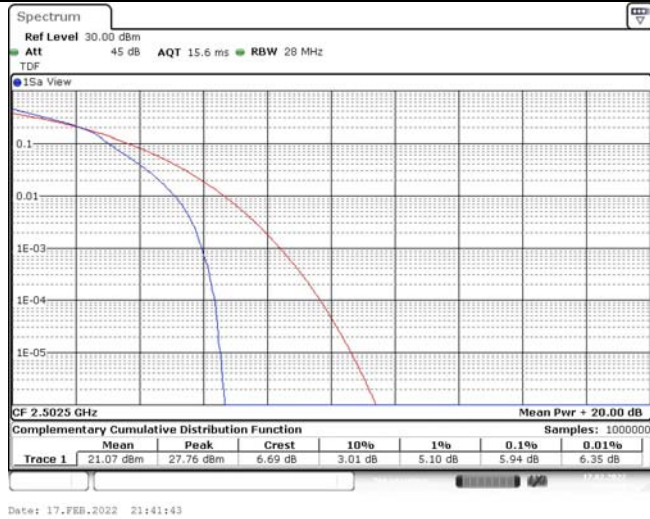

Band7-5MHz-16QAM-20775-25RB#0