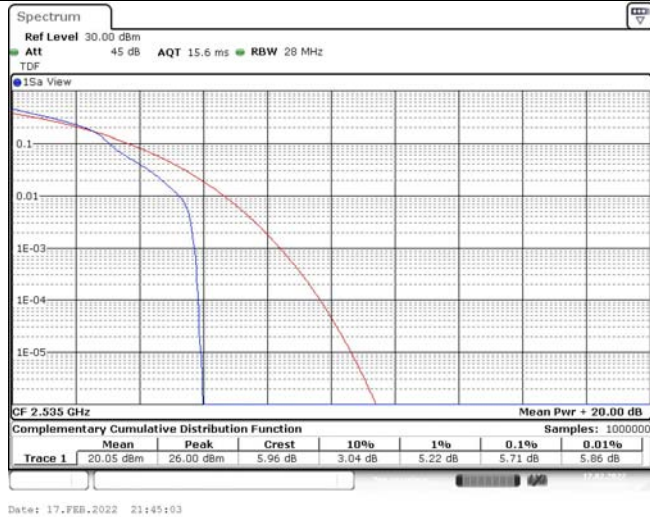

Band7-10MHz-16QAM-21100-1RB#0

Band7-10MHz-16QAM-21100-50RB#0