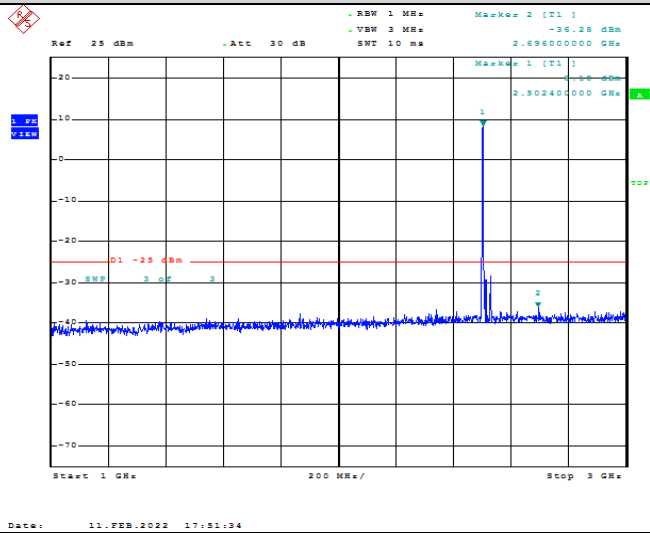

Band7-15MHz-QPSK-20825-1RB#0-Range2:1000~3000MHz