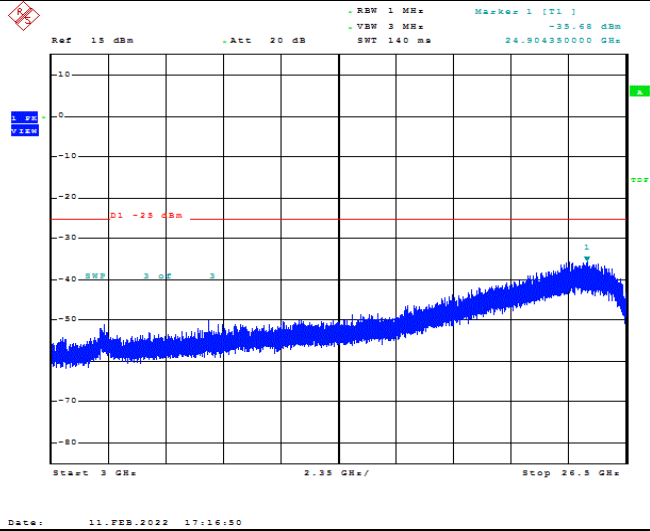

Date: 11.FEB.2022 17:16:50

Band7-5MHz-16QAM-21425-1RB#0-Range1:30~1000MHz