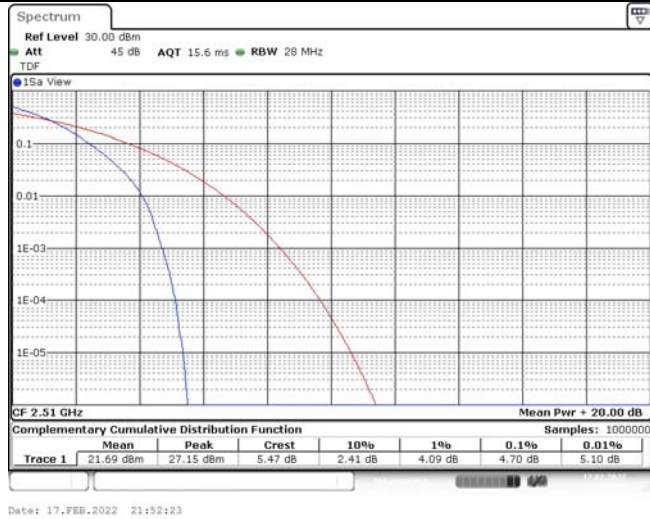

Band7-20MHz-QPSK-20850-100RB#0