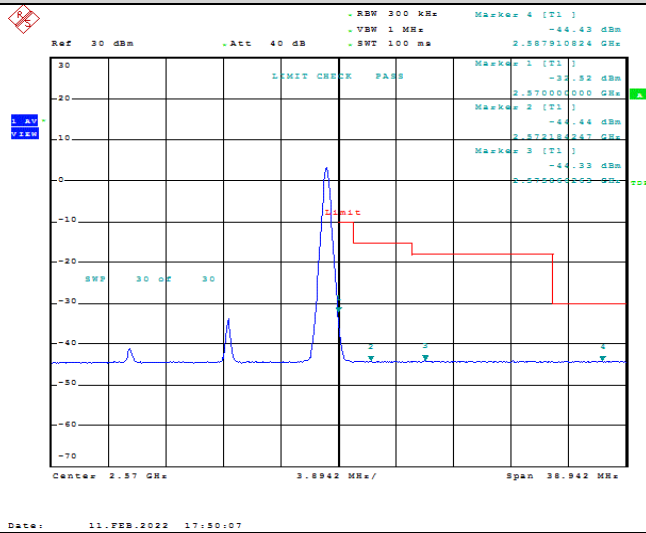

Band7-15MHz-QPSK-21375-75RB#0