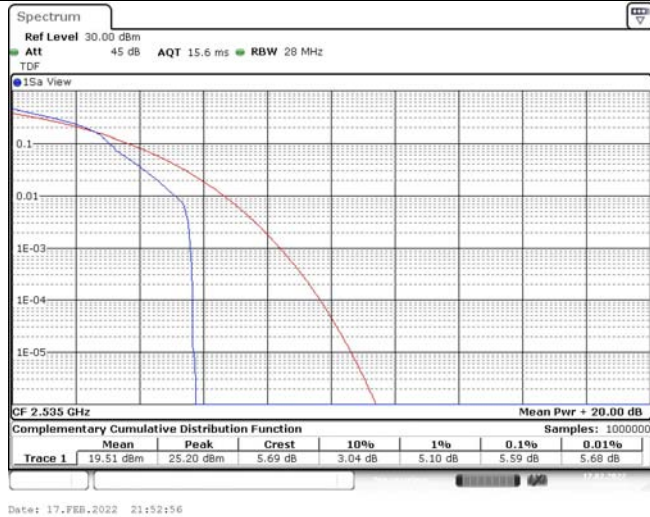

Band7-20MHz-16QAM-21100-1RB#0