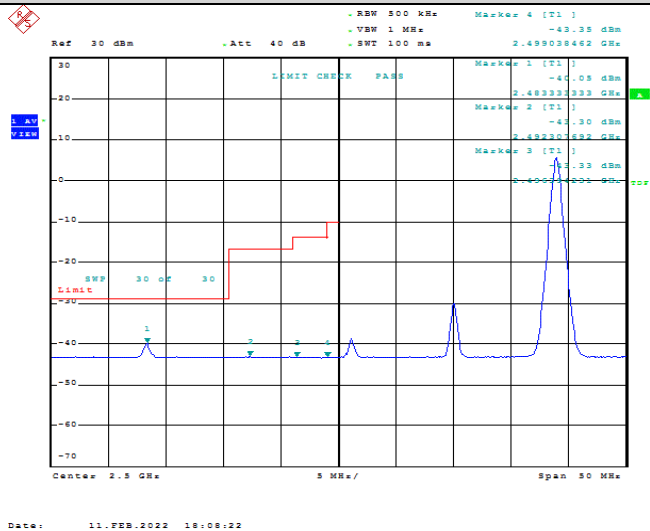

Band7-20MHz-QPSK-20850-100RB#0