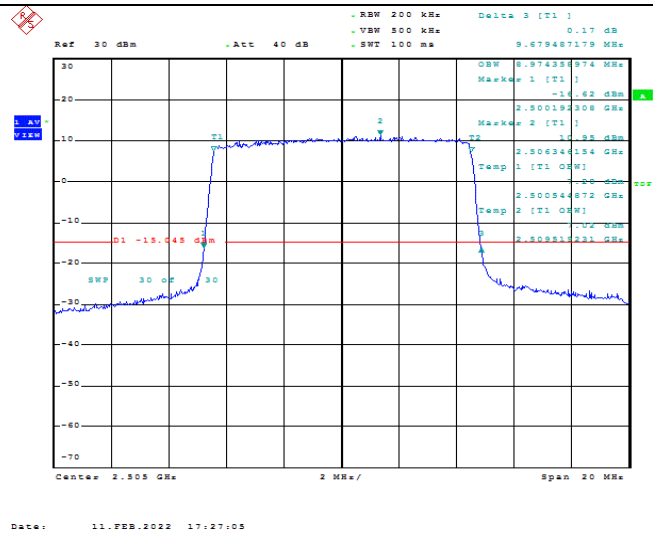

Band7-10MHz-QPSK-21100-50RB#0-8.974