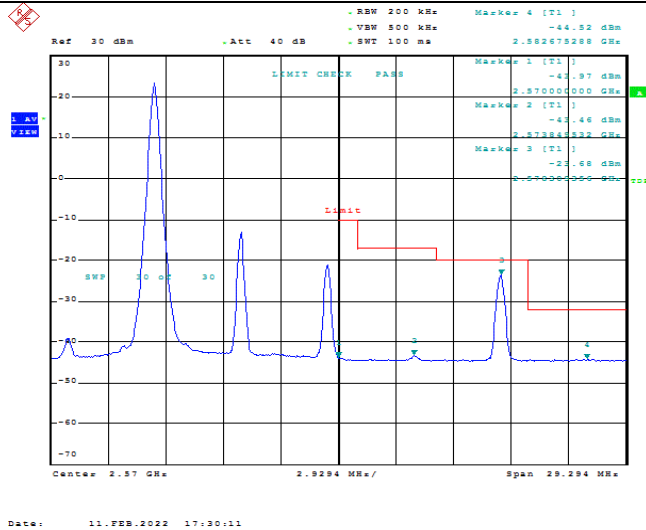

Band7-10MHz-16QAM-21400-1RB#49