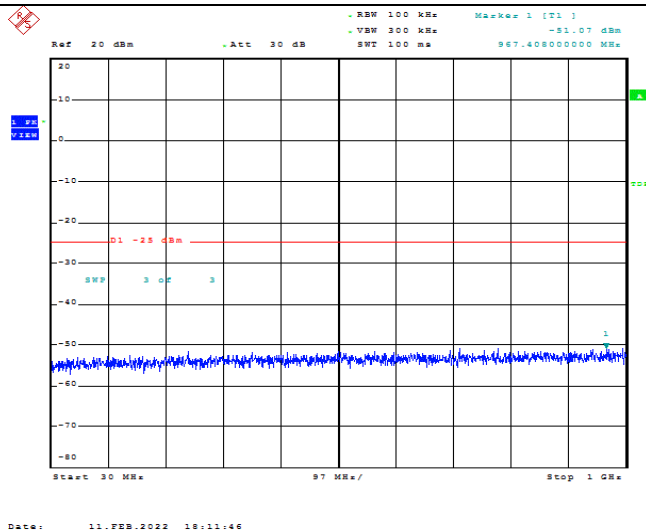

Band7-15MHz-16QAM-21375-1RB#0-Range1:30~1000MHz

Band7-15MHz-16QAM-21375-1RB#0-Range2:1000~3000MHz

Band7-15MHz-16QAM-21375-1RB#0-Range3:3000~26500MHz

Band7-20MHz-QPSK-20850-1RB#0-Range1:30~1000MHz

Date: 11.FEB.2022 18:11:46