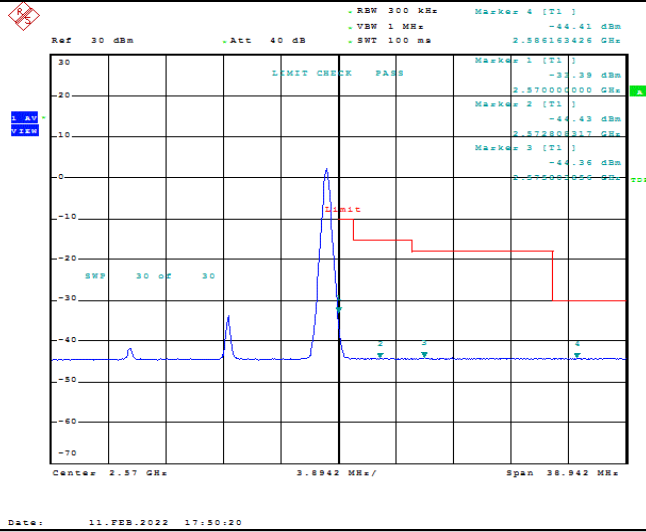

Band7-15MHz-16QAM-21375-75RB#0