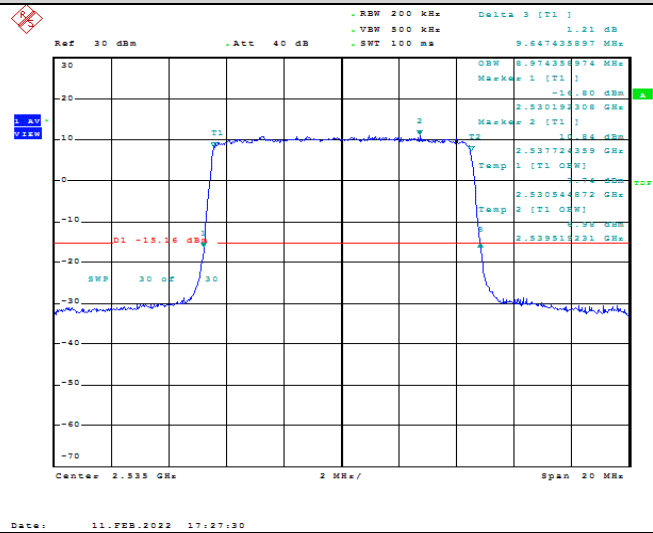

Band7-10MHz-QPSK-21400-50RB#0-8.974