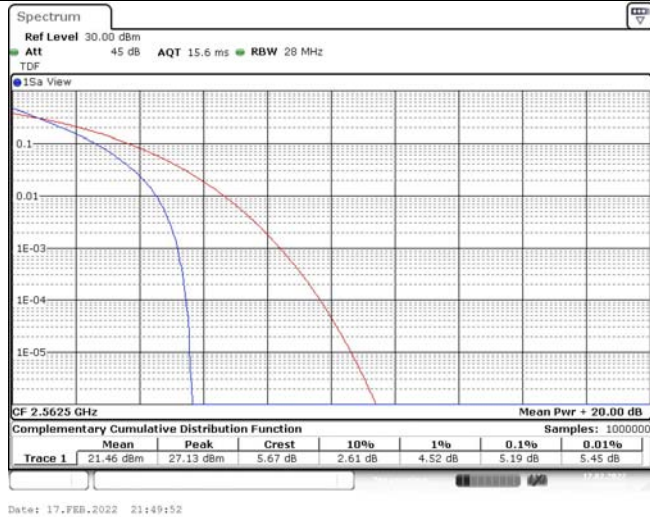

Band7-15MHz-QPSK-21375-75RB#0