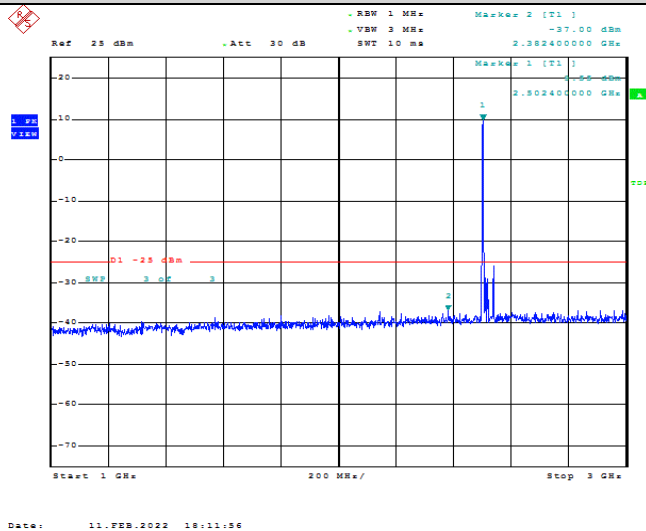

Band7-20MHz-QPSK-20850-1RB#0-Range2:1000~3000MHz

Date: 11.FEB.2022 18:11:56