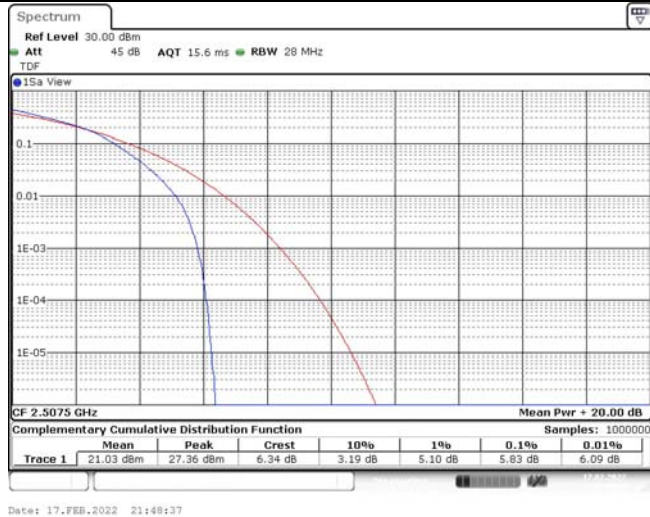

Band7-15MHz-16QAM-20825-75RB#0

Date: 17.FEB.2022 21:48:37