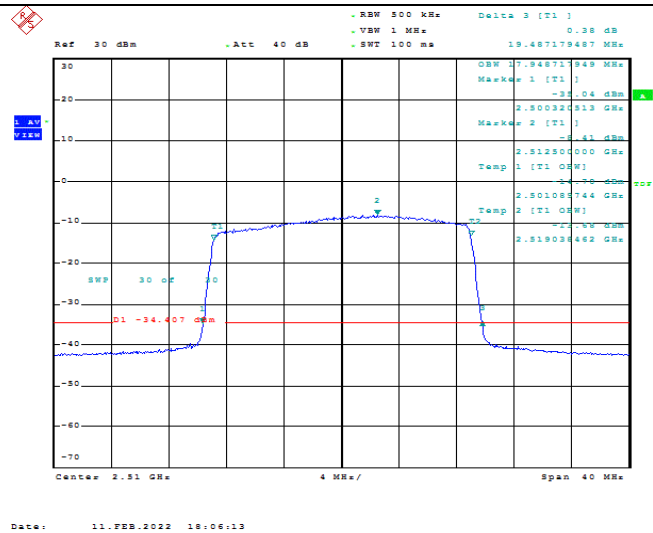

Band7-20MHz-QPSK-21100-100RB#0-18.141

Band7-20MHz-QPSK-21350-100RB#0-17.949

Band7-20MHz-16QAM-20850-100RB#0-17.949