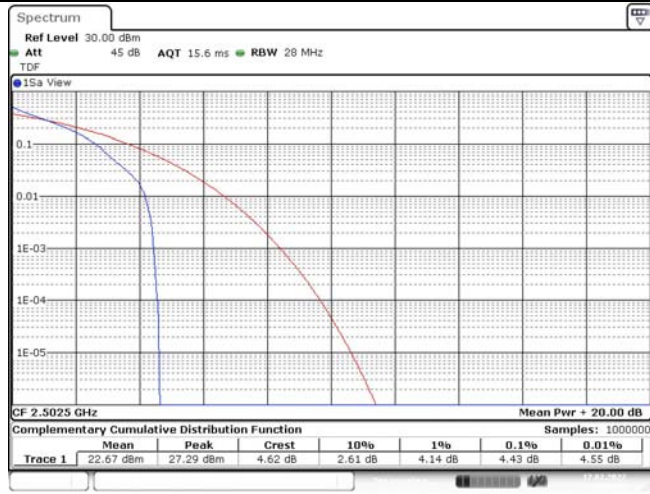

Test Graphs

Band7-5MHz-QPSK-20775-1RB#0

Date: 17.FEB.2022 21:41:13