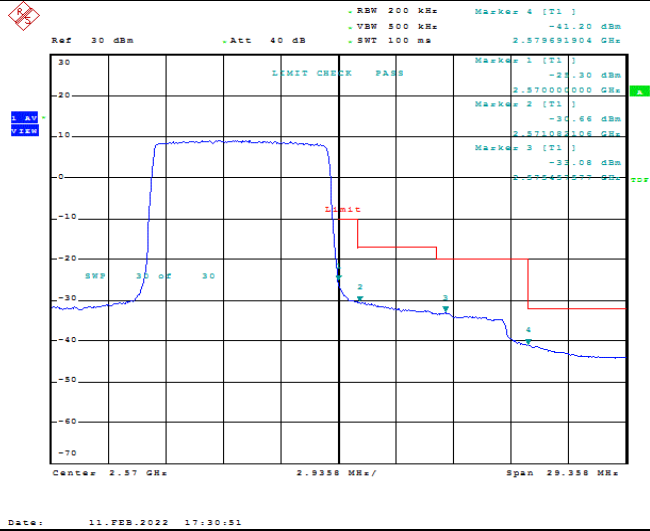

Band7-10MHz-16QAM-20800-1RB#0