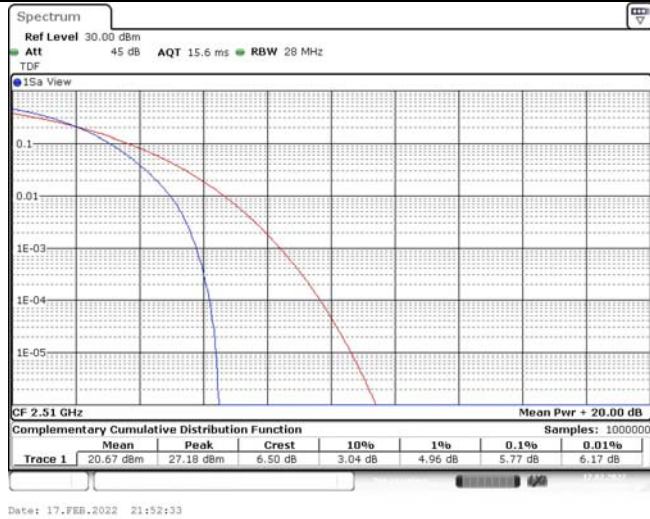

Band7-20MHz-16QAM-20850-100RB#0