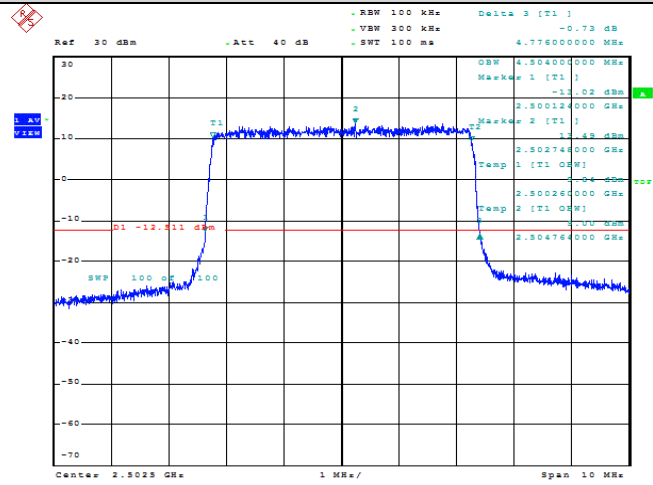

Test Graphs

Band7-5MHz-QPSK-20775-25RB#0-4.504

Date: 11.FEB.2022 17:08:53