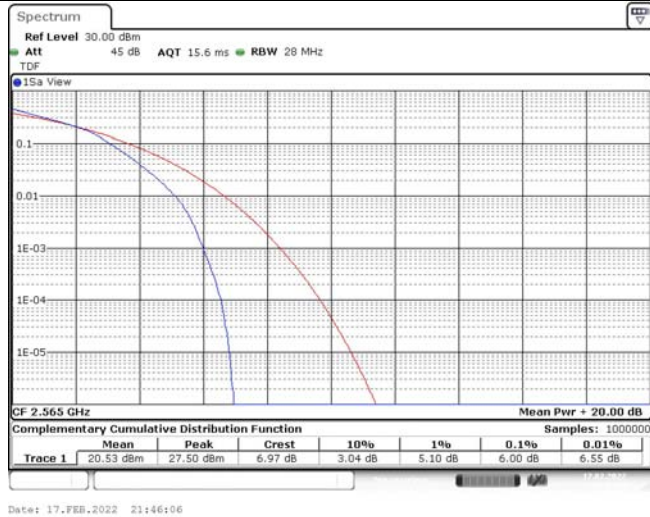

Band7-10MHz-16QAM-21400-50RB#0

Band7-15MHz-QPSK-20825-1RB#0