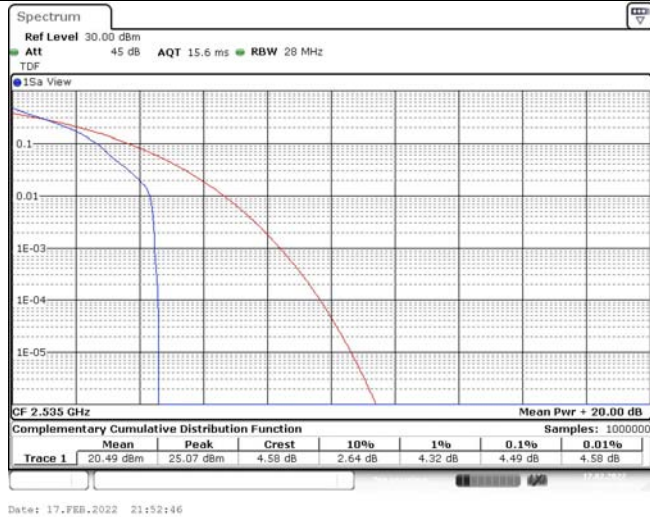

Band7-20MHz-QPSK-21100-1RB#0

Band7-20MHz-QPSK-21100-100RB#0