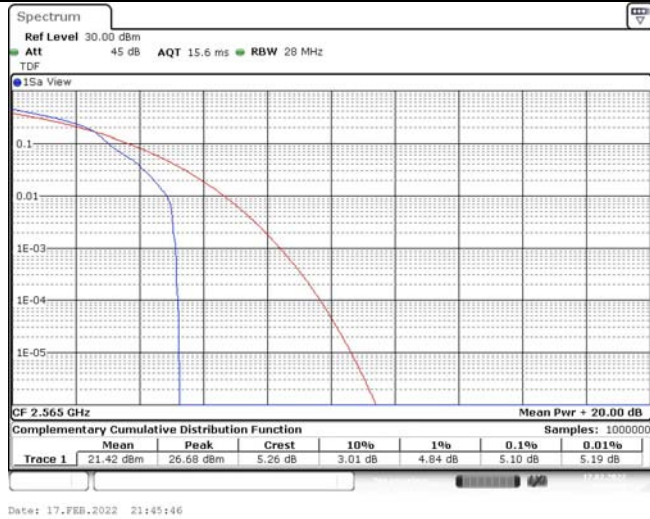

Band7-10MHz-16QAM-21400-1RB#0