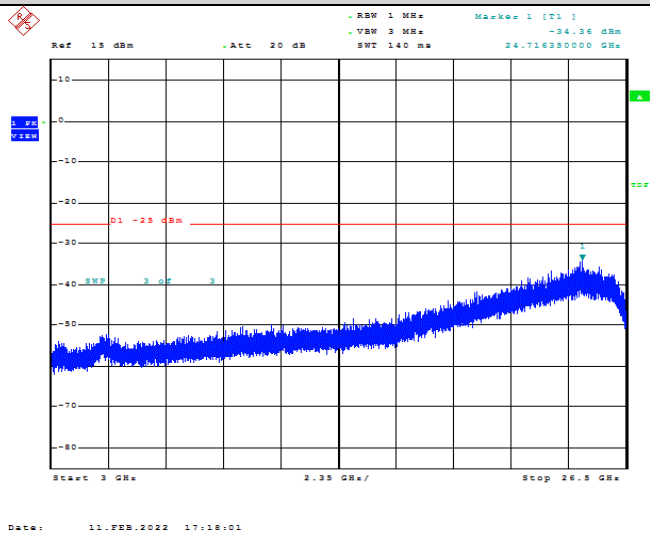

Date: 11.FEB.2022 17:16:40

Band7-5MHz-16QAM-21100-1RB#0-Range3:3000~26500MHz

Date: 11.FEB.2022 17:16:50

Band7-5MHz-16QAM-21425-1RB#0-Range1:30~1000MHz

Band7-5MHz-16QAM-21425-1RB#0-Range2:1000~3000MHz

Band7-5MHz-16QAM-21425-1RB#0-Range3:3000~26500MHz