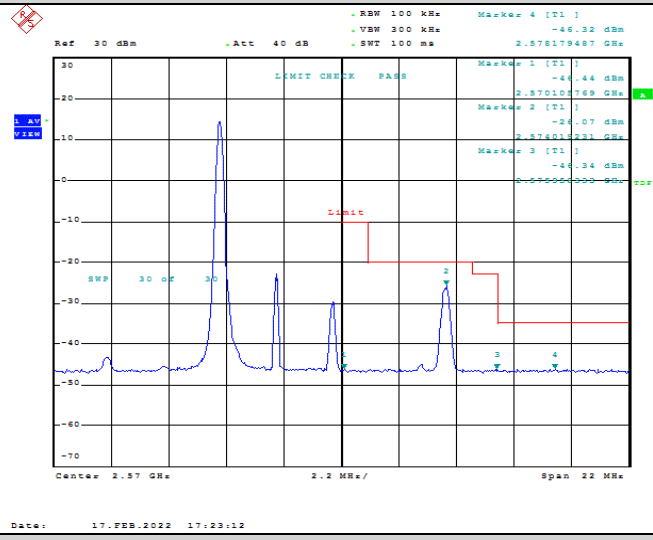

Model: GLMM20A01

FCC ID: 2AC88-GLMM20A01

TABLE OF CONTENTS

1	Summary of Test Results Data and Graph	3
1.1.	Appendix A: Conducted Power Output Data	3
1.2.	Appendix B: Peak-to-Average Ratio(CCDF)	8
1.3.	Appendix C: 26dB Bandwidth and Occupied Bandwidth	26
1.4.	Appendix D: Band Edge	35
1.5.	Appendix E: Conducted Spurious Emission	53
1.6.	Appendix F: Frequency Stability	80

Test Graphs

Band7-5MHz-QPSK-20775-1RB#0

Date: 17.FEB.2022 17:21:40

Band7-5MHz-QPSK-20775-1RB#24

Date: 17.FEB.2022 17:22:06

Band7-5MHz-QPSK-20775-25RB#0

Date: 17.FEB.2022 17:22:32

Band7-5MHz-QPSK-21425-1RB#0