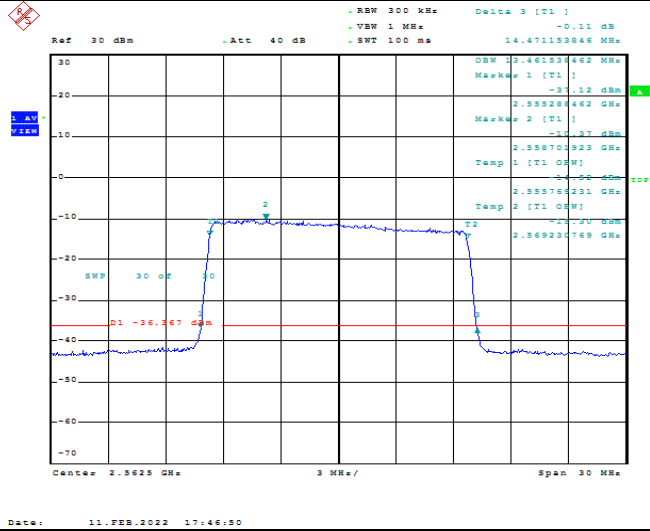

Band7-15MHz-16QAM-20825-75RB#0-13.462