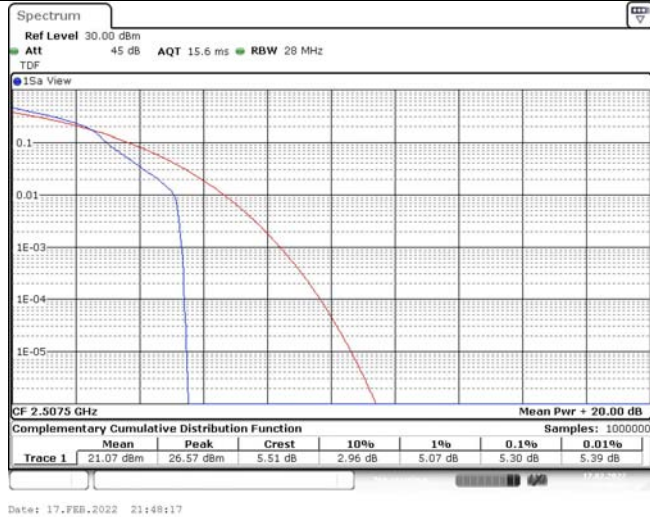

Band7-15MHz-16QAM-20825-1RB#0

Date: 17.FEB.2022 21:48:17