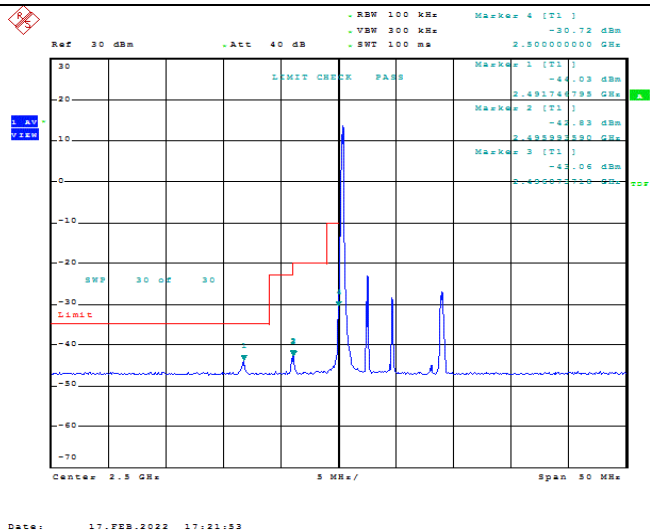

Date: 17.FEB.2022 17:21:53