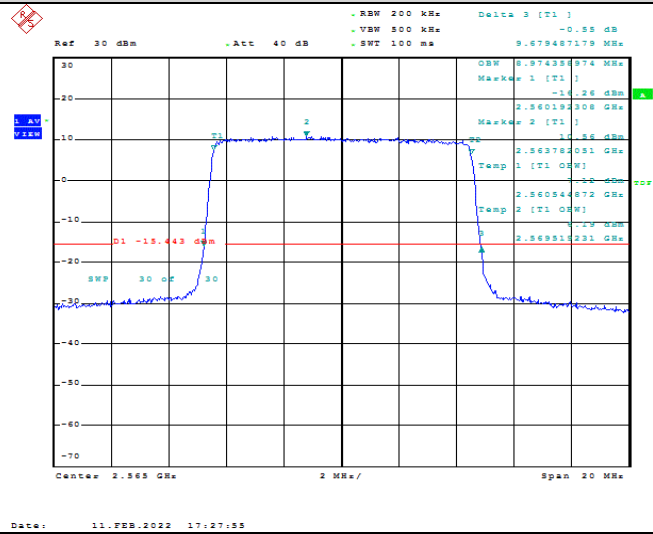

Band7-10MHz-16QAM-20800-50RB#0-8.974