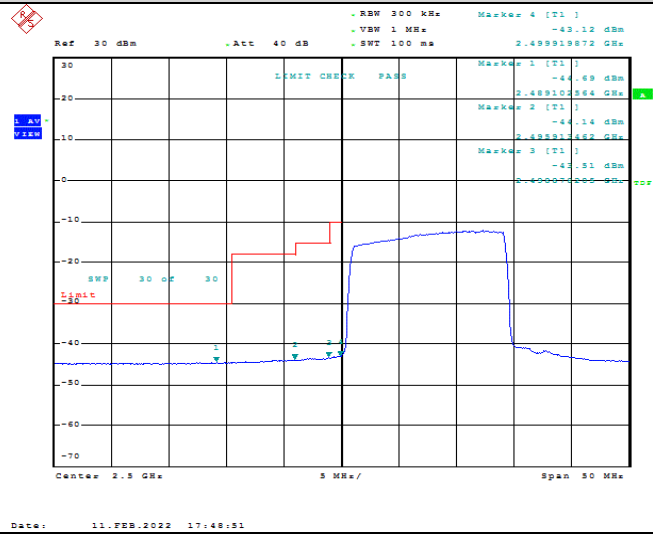

Band7-15MHz-16QAM-21375-1RB#0