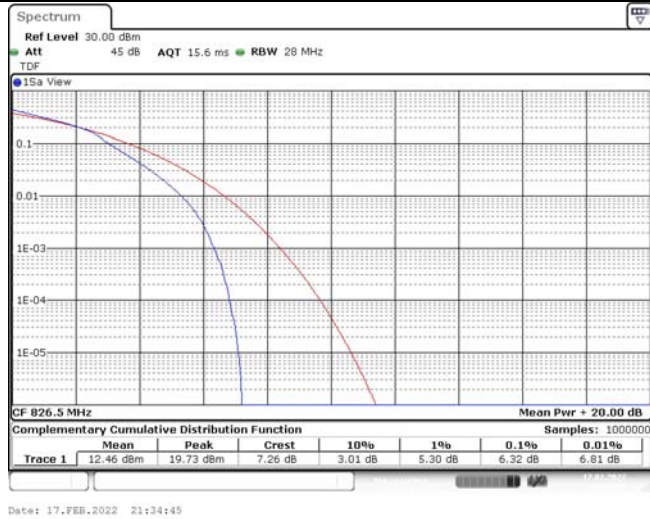

Band5-5MHz-16QAM-20425-25RB#0