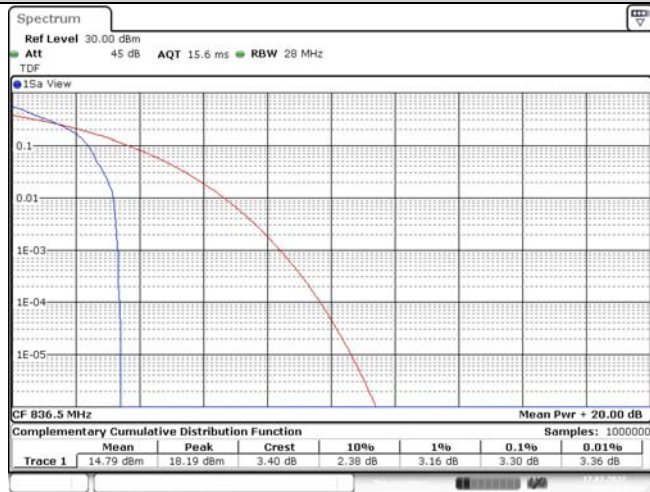

# Test Graphs

Band5-1.4MHz-QPSK-20407-1RB#0

Date: 17.FEB.2022 21:26:19

Band5-1.4MHz-QPSK-20407-6RB#0

Date: 17.FEB.2022 21:26:40

Band5-1.4MHz-QPSK-20525-1RB#0

Date: 17.FEB.2022 21:27:03

Band5-1.4MHz-QPSK-20525-6RB#0