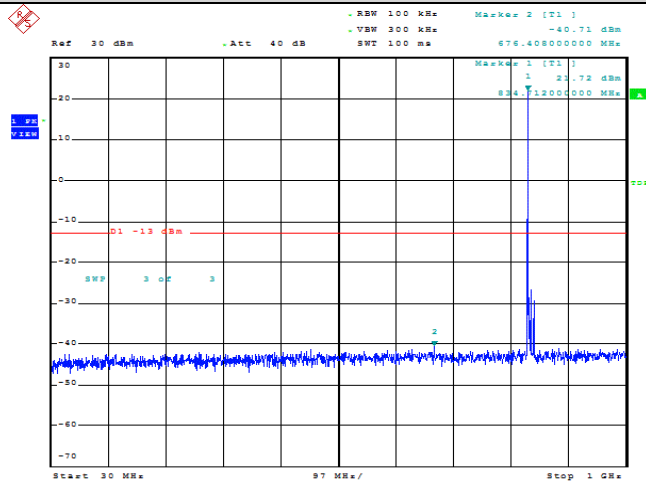

Band5-5MHz-16QAM-20525-1RB#0-Range1:30~1000MHz

Date: 13.FEB.2022 22:28:10

Band5-5MHz-16QAM-20525-1RB#0-Range2:1000~10000MHz