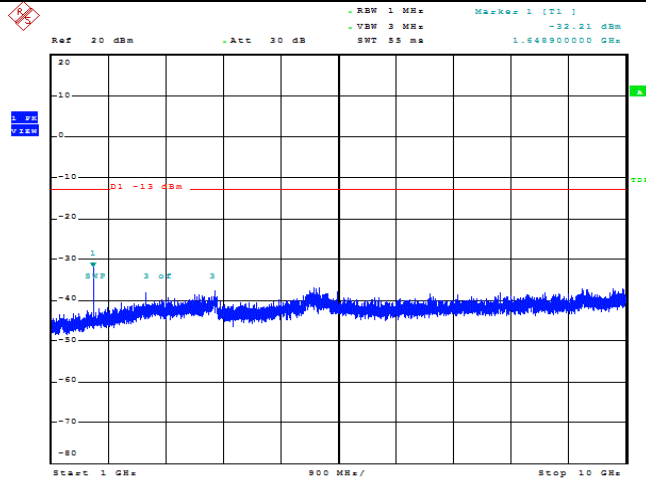

Band5-5MHz-16QAM-20425-1RB#0-Range2:1000~10000MHz

Date: 13.FEB.2022 22:27:32