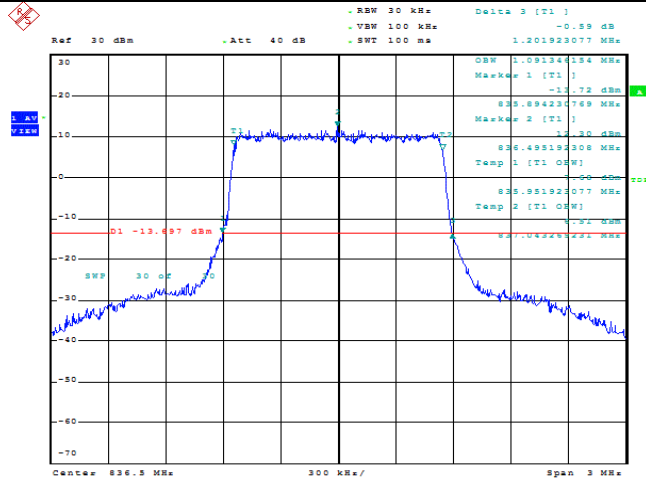

Band5-1.4MHz-16QAM-20525-6RB#0-1.091

Date: 13.FEB.2022 20:46:35