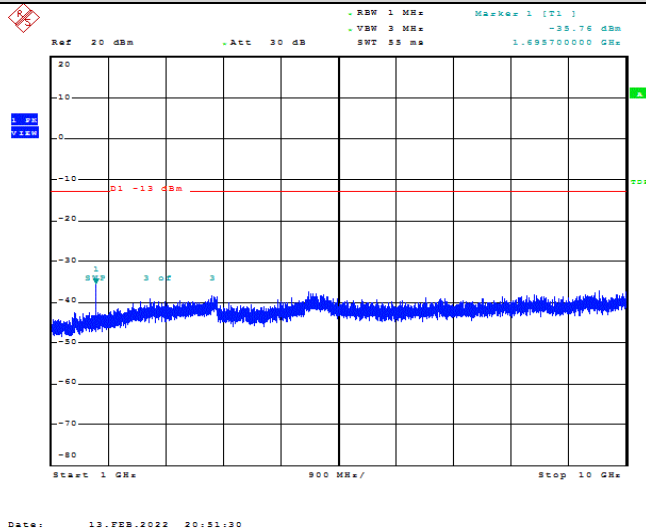

Date: 13.FEB.2022 20:50:32

Band5-1.4MHz-QPSK-20525-1RB#0-Range2:1000~10000MHz

Band5-1.4MHz-QPSK-20643-1RB#0-Range1:30~1000MHz

Band5-1.4MHz-QPSK-20643-1RB#0-Range2:1000~10000MHz

Band5-1.4MHz-16QAM-20407-1RB#0-Range1:30~1000MHz