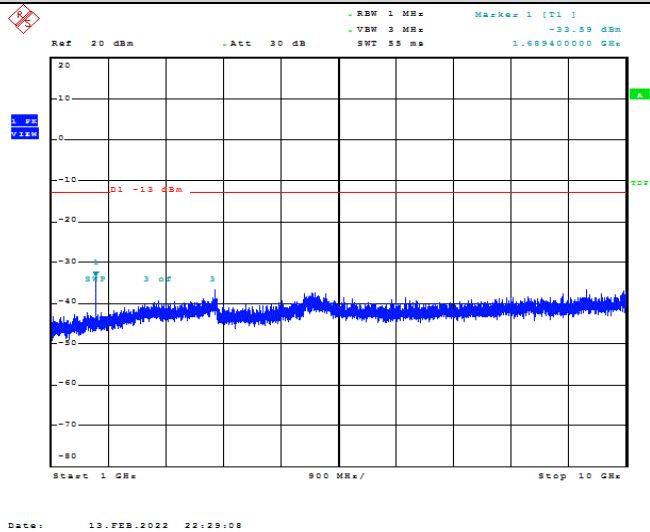

Band5-5MHz-16QAM-20625-1RB#0-Range2:1000~10000MHz

Band5-10MHz-QPSK-20450-1RB#0-Range1:30~1000MHz