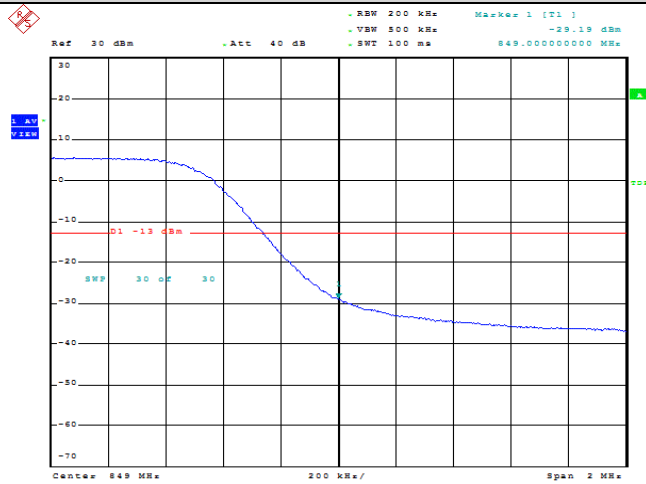

Band5-10MHz-16QAM-20600-50RB#0

Date: 13.FEB.2022 22:43:14