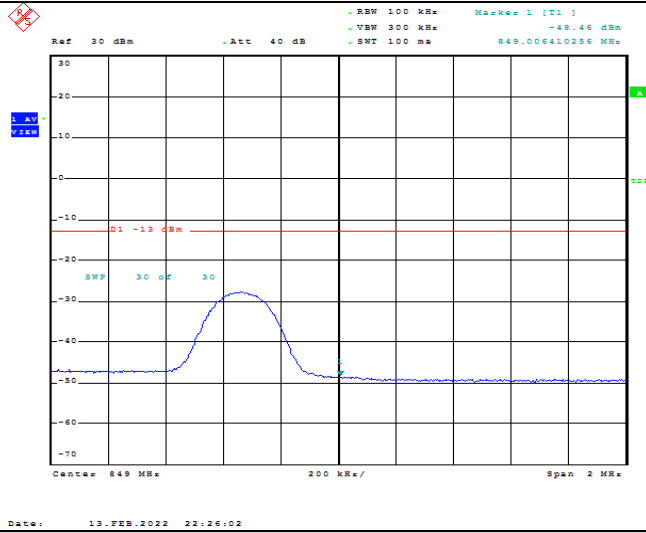

Date: 13.FEB.2022 22:24:45

**Band5-5MHz-16QAM-20425-1RB#24**

Date: 13.FEB.2022 22:25:06

**Band5-5MHz-16QAM-20425-25RB#0**

Date: 13.FEB.2022 22:25:27

**Band5-5MHz-16QAM-20625-1RB#0**

**Band5-5MHz-16QAM-20625-1RB#24**