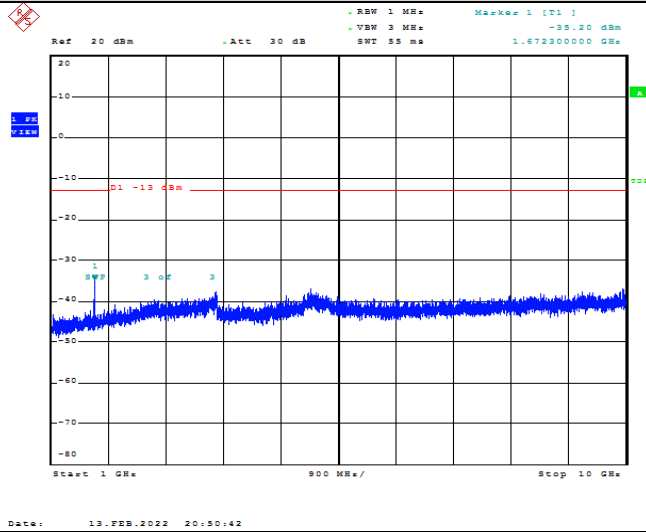

Band5-1.4MHz-QPSK-20525-1RB#0-Range2:1000~10000MHz