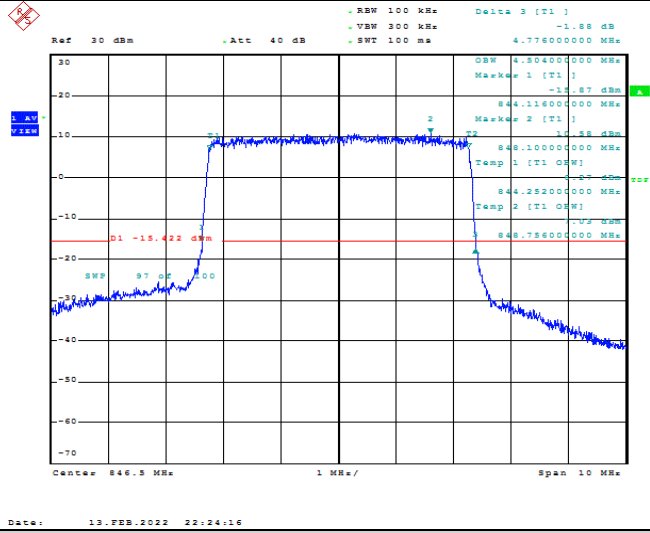

Band5-10MHz-QPSK-20450-50RB#0-9.038