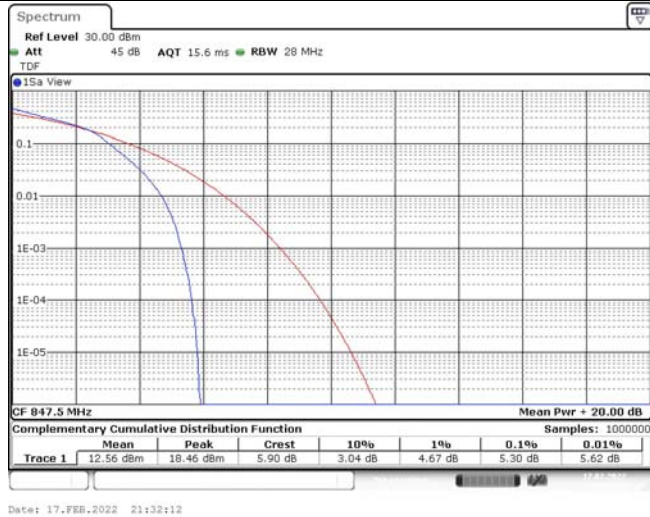

Band5-3MHz-16QAM-20635-15RB#0

Band5-5MHz-QPSK-20425-1RB#0