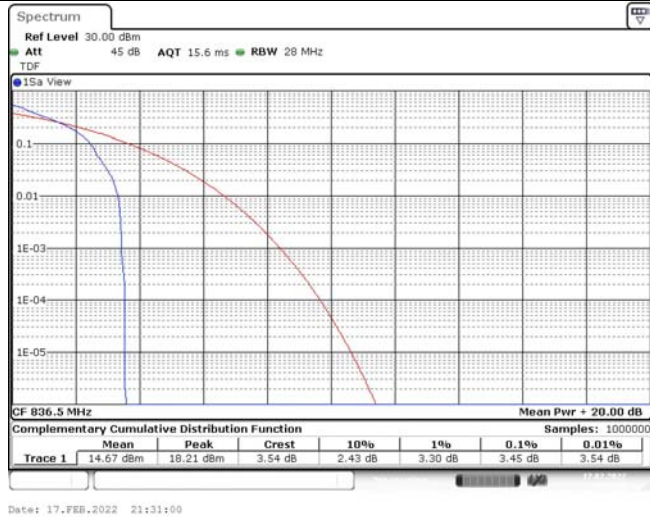

Band5-3MHz-QPSK-20525-1RB#0

Band5-3MHz-QPSK-20525-15RB#0