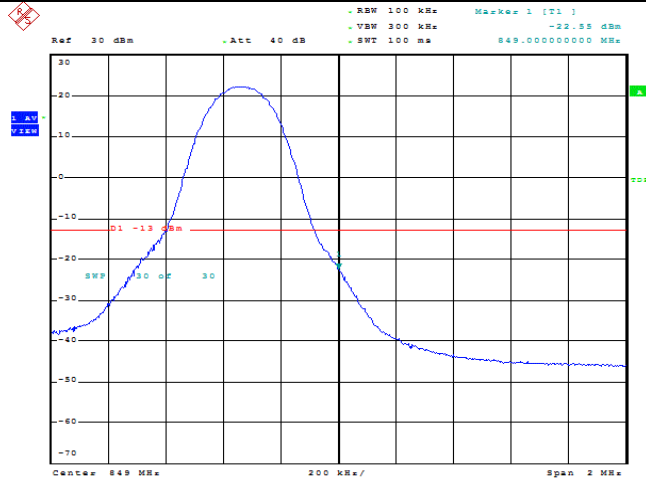

Band5-5MHz-QPSK-20625-1RB#24

Date: 13.FEB.2022 22:26:13