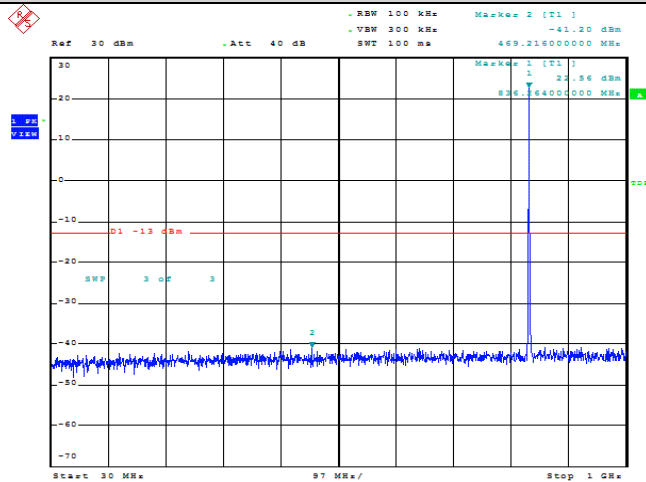

Band5-1.4MHz-16QAM-20525-1RB#0-Range1:30~1000MHz

Date: 13.FEB.2022 20:50:54

Band5-1.4MHz-16QAM-20525-1RB#0-Range2:1000~10000MHz