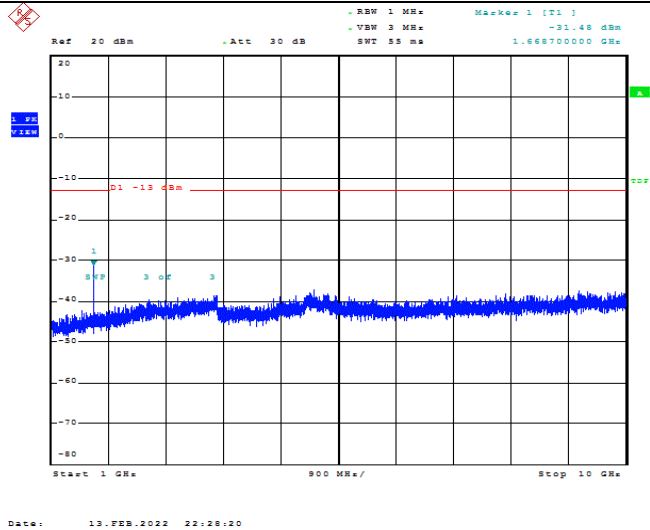

Date: 13.FEB.2022 22:27:22

Band5-5MHz-16QAM-20425-1RB#0-Range2:1000~10000MHz

Date: 13.FEB.2022 22:27:32

Band5-5MHz-16QAM-20525-1RB#0-Range1:30~1000MHz

Date: 13.FEB.2022 22:28:10

Band5-5MHz-16QAM-20525-1RB#0-Range2:1000~10000MHz