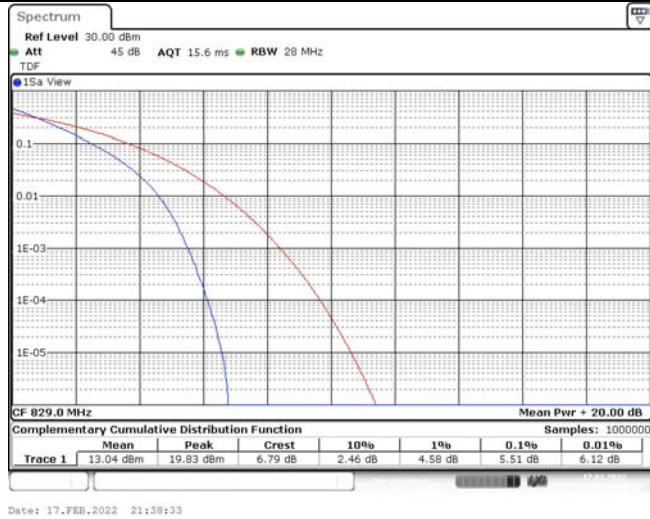

Band5-10MHz-QPSK-20450-50RB#0