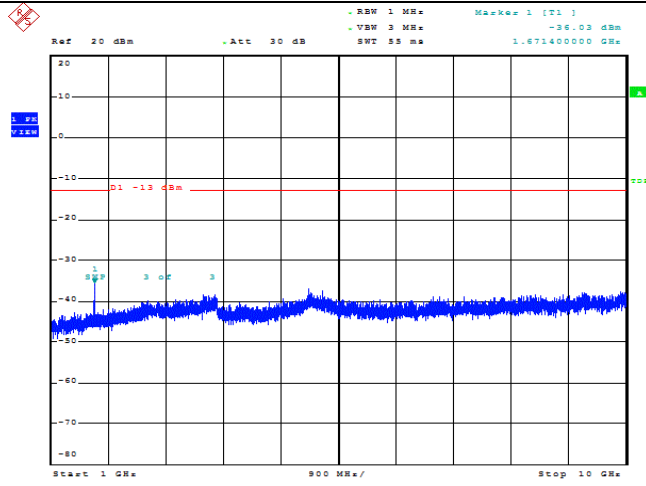

Date: 13.FEB.2022 20:50:07

Band5-1.4MHz-16QAM-20407-1RB#0-Range2:1000~10000MHz

Date: 13.FEB.2022 20:50:16

Band5-1.4MHz-16QAM-20525-1RB#0-Range1:30~1000MHz

Date: 13.FEB.2022 20:50:54

Band5-1.4MHz-16QAM-20525-1RB#0-Range2:1000~10000MHz