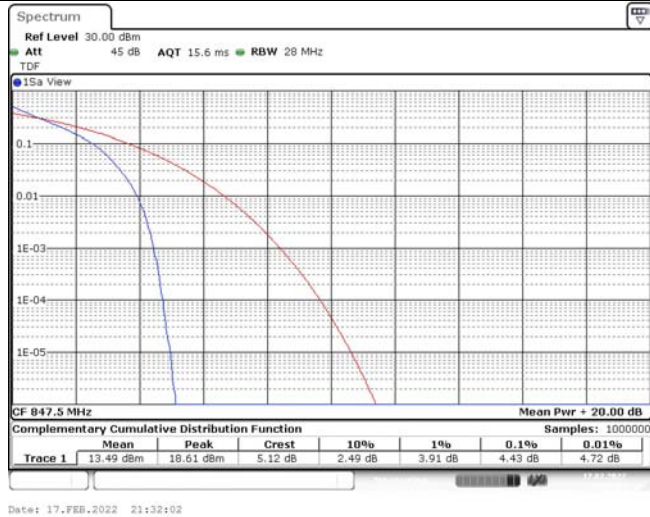

Band5-3MHz-QPSK-20635-15RB#0