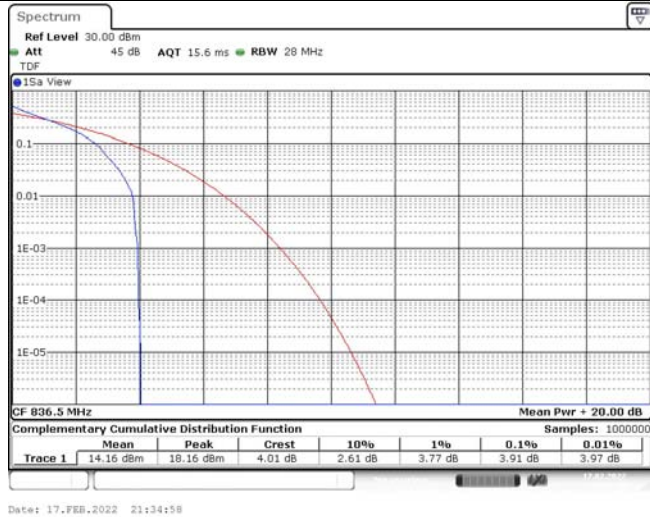

Band5-5MHz-QPSK-20525-1RB#0

Band5-5MHz-QPSK-20525-25RB#0