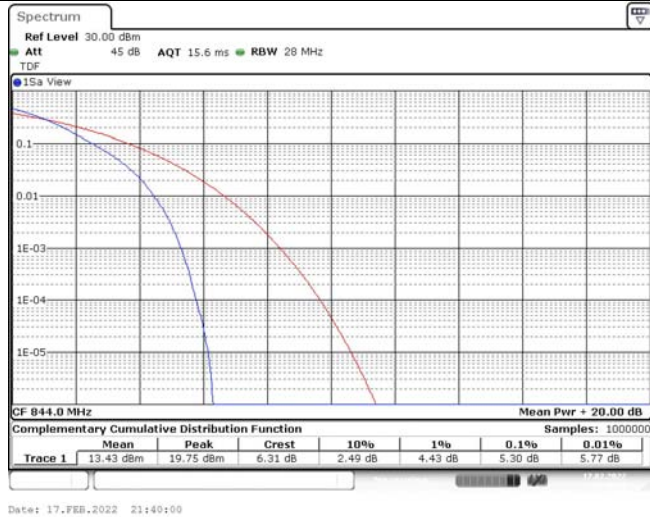

Band5-10MHz-QPSK-20600-50RB#0