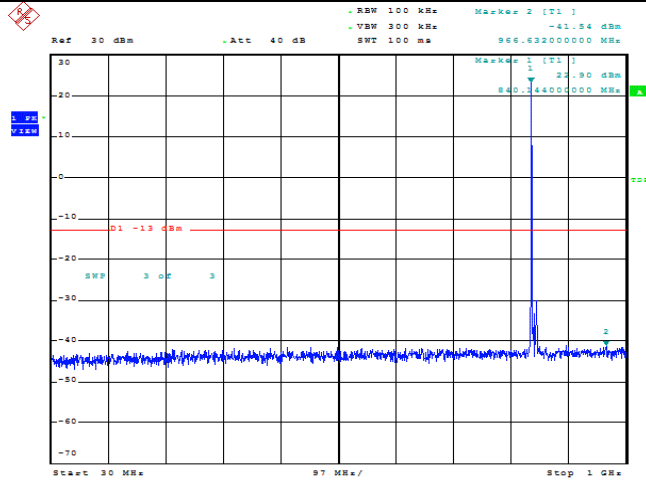

Band5-10MHz-16QAM-20600-1RB#0-Range1:30~1000MHz

Date: 13.FEB.2022 22:45:27