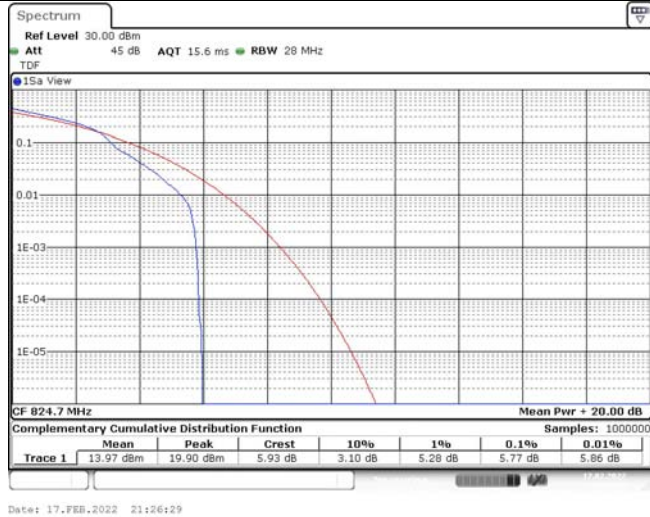

Band5-1.4MHz-16QAM-20407-6RB#0

Band5-1.4MHz-16QAM-20525-1RB#0

Band5-1.4MHz-16QAM-20525-6RB#0