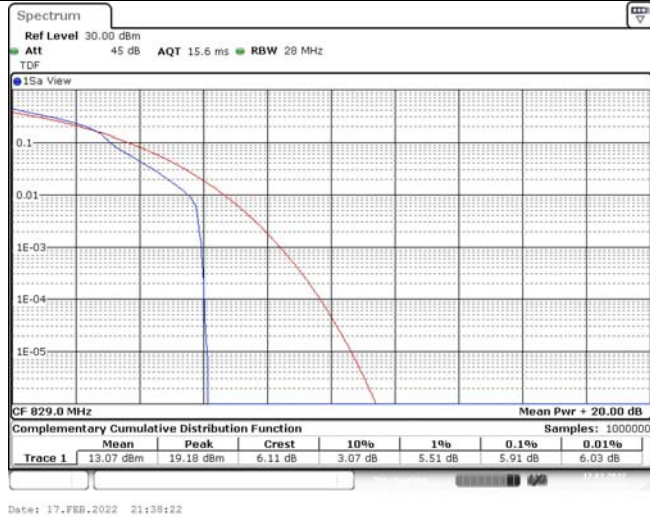

Band5-10MHz-16QAM-20450-1RB#0