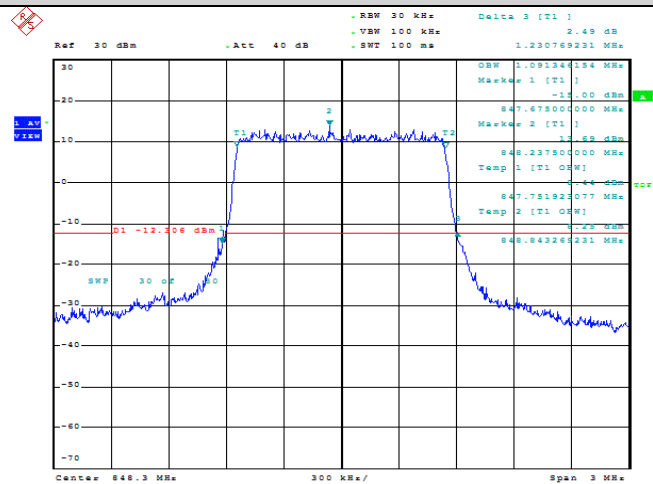

Band5-1.4MHz-QPSK-20643-6RB#0-1.091

Date: 13.FEB.2022 20:46:49