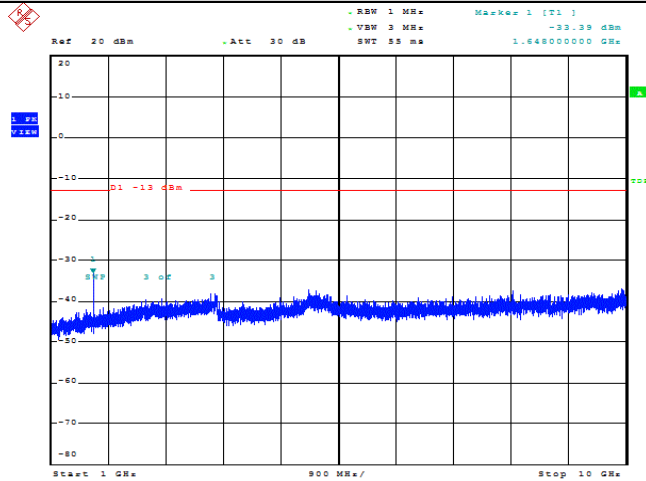

Band5-1.4MHz-QPSK-20407-1RB#0-Range2:1000~10000MHz

Date: 13.FEB.2022 20:49:54