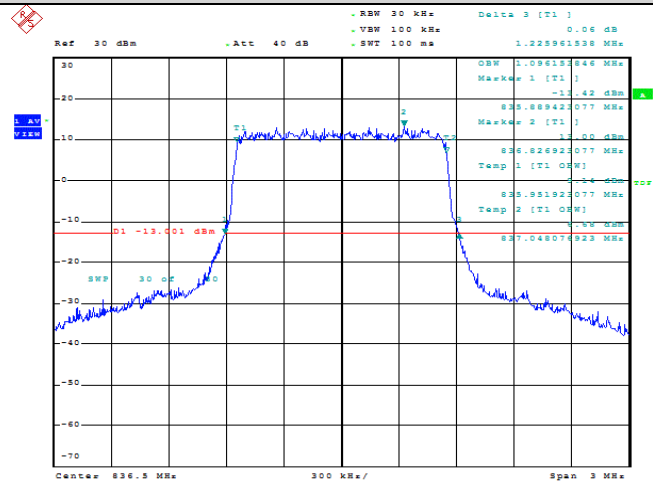

Band5-1.4MHz-QPSK-20525-6RB#0-1.096

Date: 13.FEB.2022 20:46:24