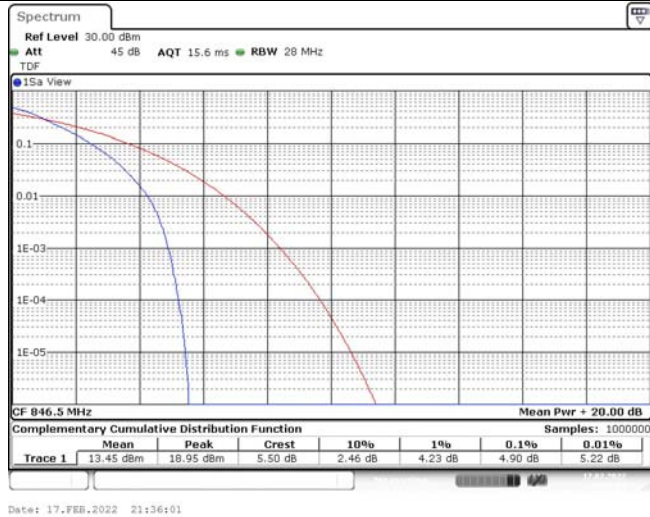

Band5-5MHz-QPSK-20625-25RB#0