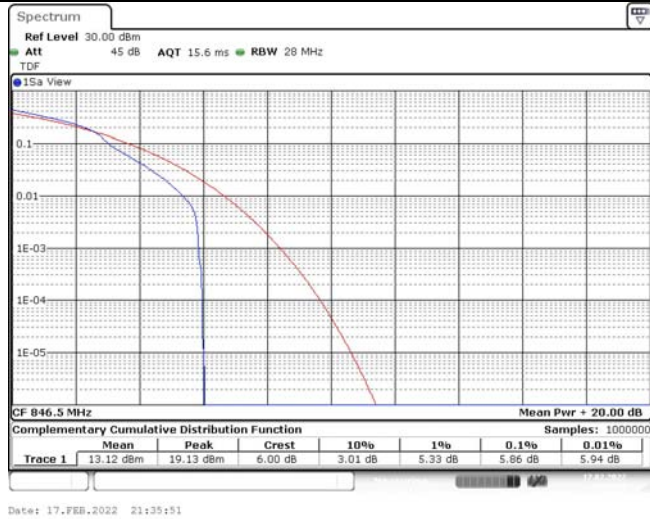

Band5-5MHz-16QAM-20625-1RB#0