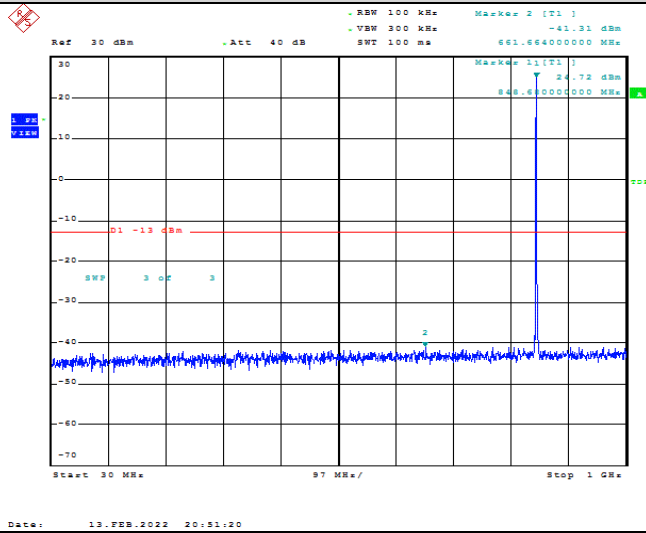

Band5-1.4MHz-QPSK-20643-1RB#0-Range1:30~1000MHz