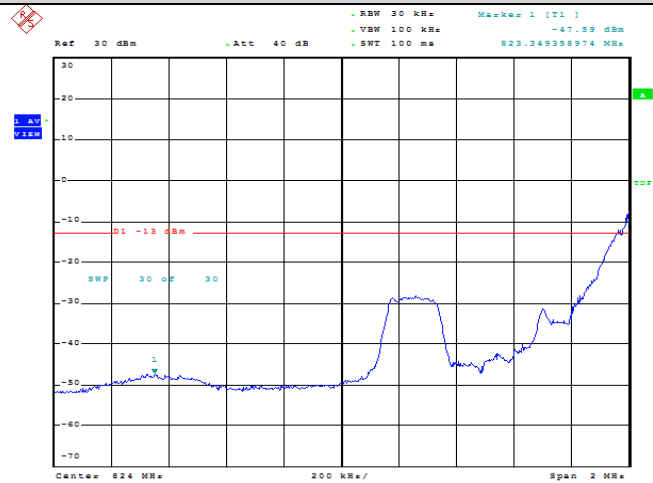

Band5-1.4MHz-QPSK-20407-1RB#5

Date: 13.FEB.2022 20:47:40