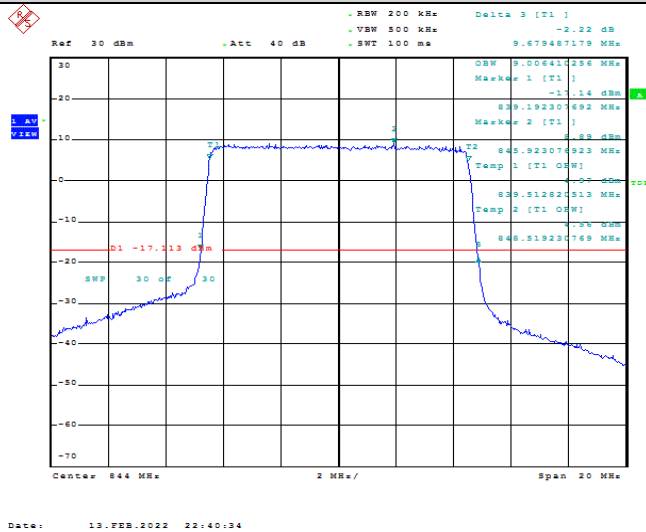

**Band5-10MHz-QPSK-20450-50RB#0-9.038**

Date: 13.FEB.2022 22:39:44

Band5-10MHz-QPSK-20525-50RB#0-8.974

Date: 13.FEB.2022 22:40:09

Band5-10MHz-QPSK-20600-50RB#0-9.006

Date: 13.FEB.2022 22:40:34

Band5-10MHz-16QAM-20450-50RB#0-9.006