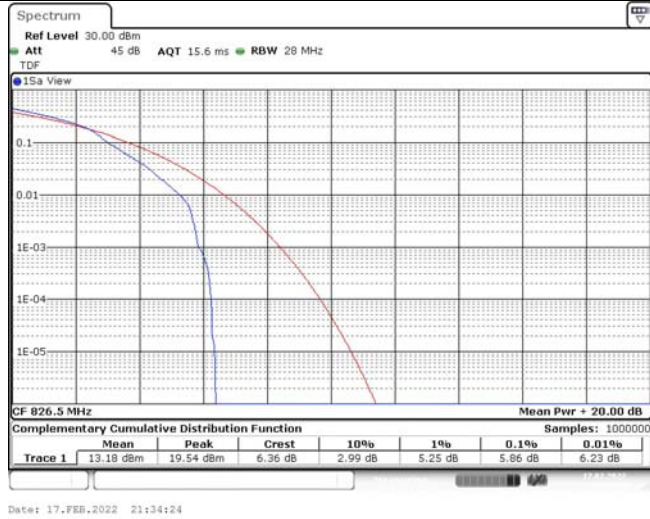

Band5-5MHz-16QAM-20425-1RB#0