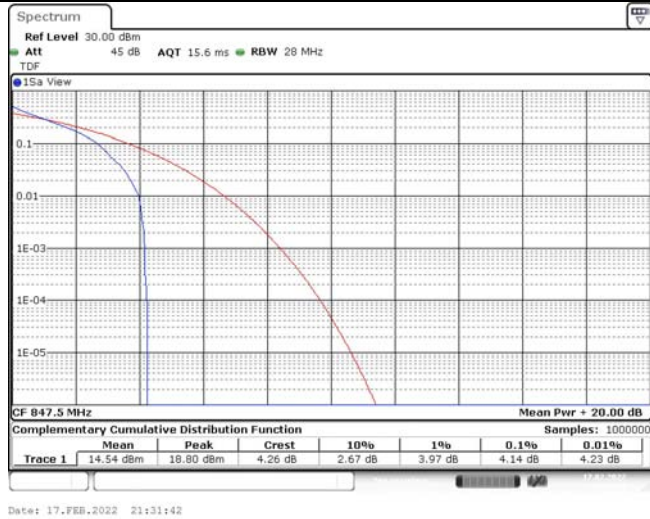

Band5-3MHz-QPSK-20635-1RB#0