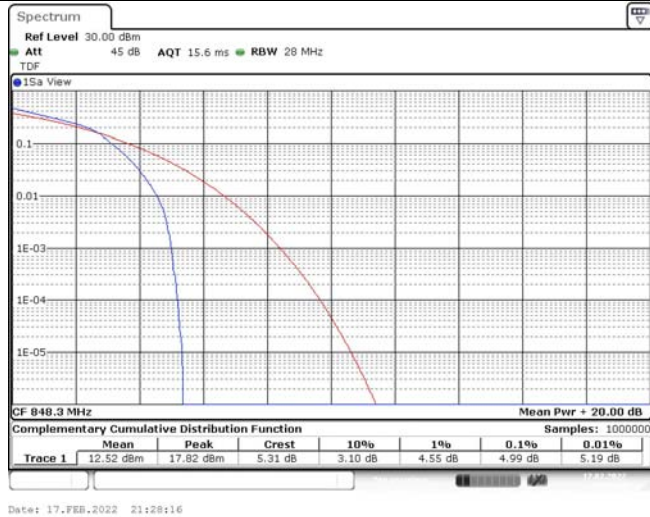

Band5-1.4MHz-16QAM-20643-6RB#0