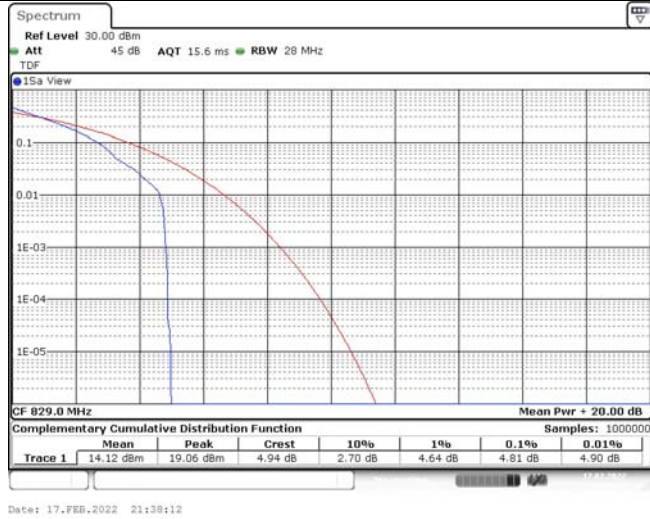

Band5-10MHz-QPSK-20450-1RB#0