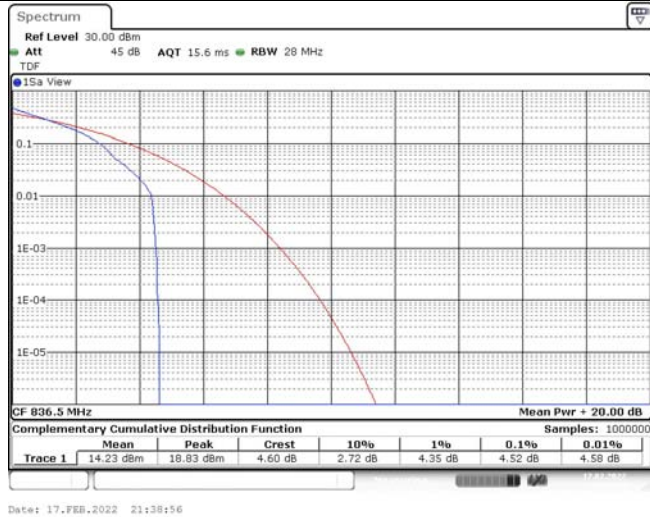

Band5-10MHz-QPSK-20525-1RB#0