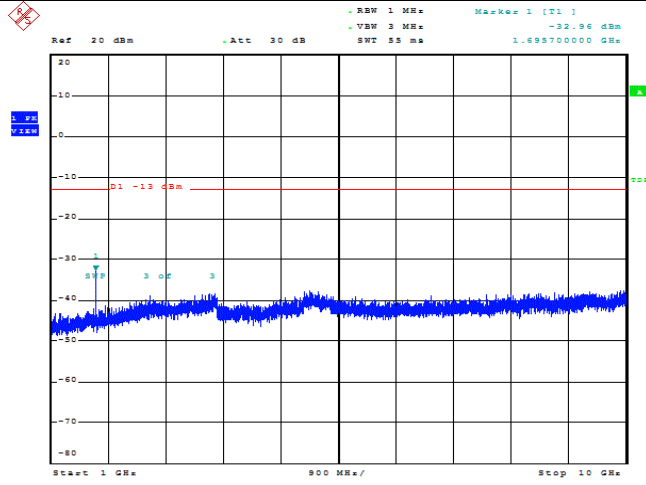

Band5-1.4MHz-16QAM-20643-1RB#0-Range2:1000~10000MHz

Band5-3MHz-QPSK-20415-1RB#0-Range1:30~1000MHz