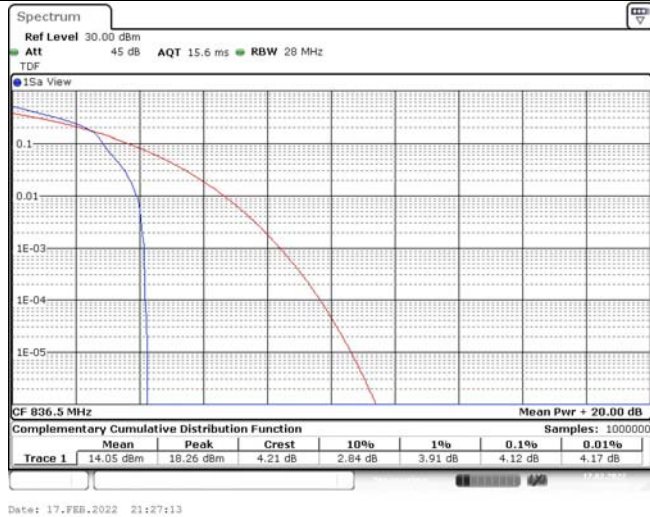

Band5-1.4MHz-16QAM-20525-1RB#0

Band5-1.4MHz-16QAM-20525-6RB#0