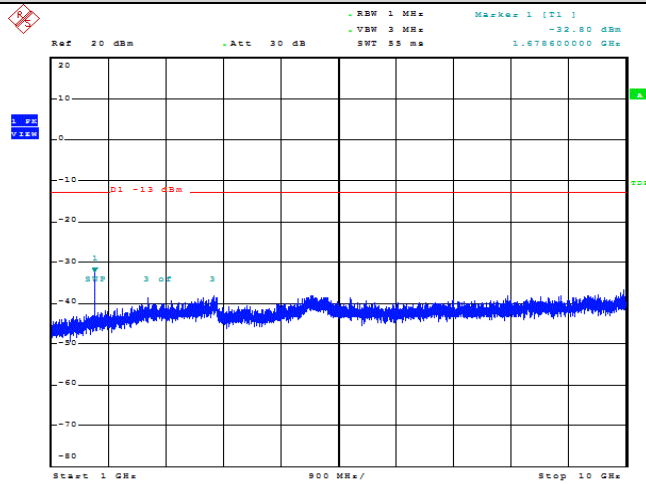

Band5-10MHz-16QAM-20600-1RB#0-Range2:1000~10000MHz

Date: 13.FEB.2022 22:45:37