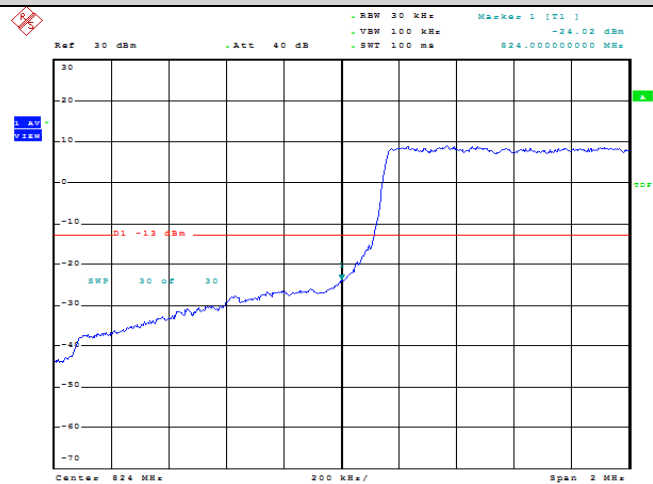

# Test Graphs

Band5-1.4MHz-QPSK-20407-1RB#0

Date: 13.FEB.2022 20:47:18

Band5-1.4MHz-QPSK-20407-1RB#5

Date: 13.FEB.2022 20:47:40

Band5-1.4MHz-QPSK-20407-6RB#0

Date: 13.FEB.2022 20:48:01