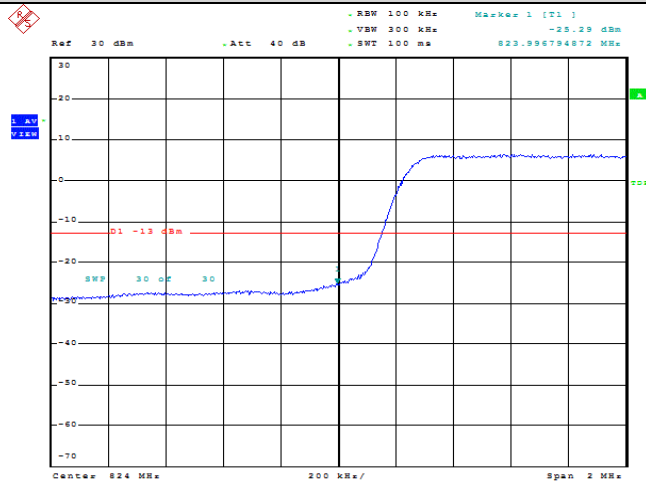

Band5-5MHz-16QAM-20425-25RB#0

Date: 13.FEB.2022 22:25:27

Band5-5MHz-16QAM-20625-1RB#0