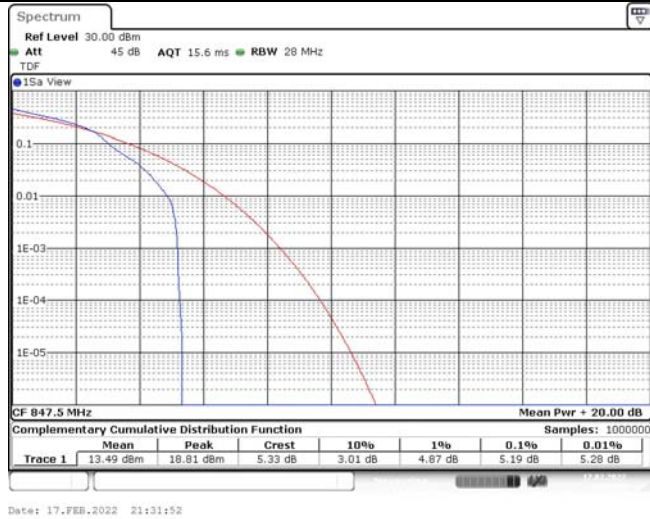

Band5-3MHz-16QAM-20635-1RB#0