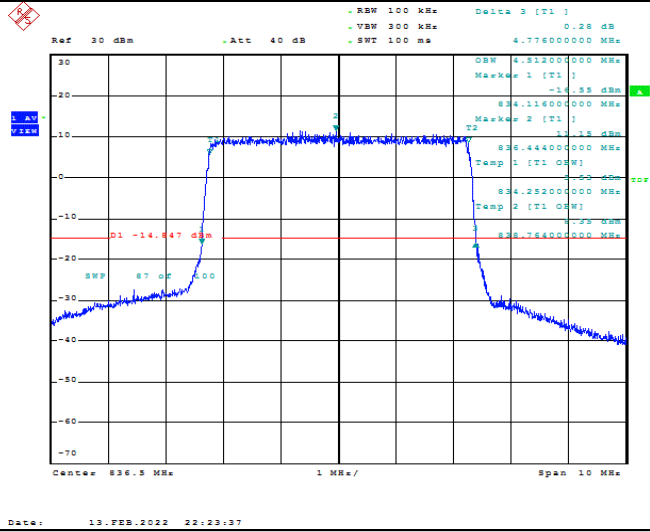

Band5-5MHz-16QAM-20625-25RB#0-4.504