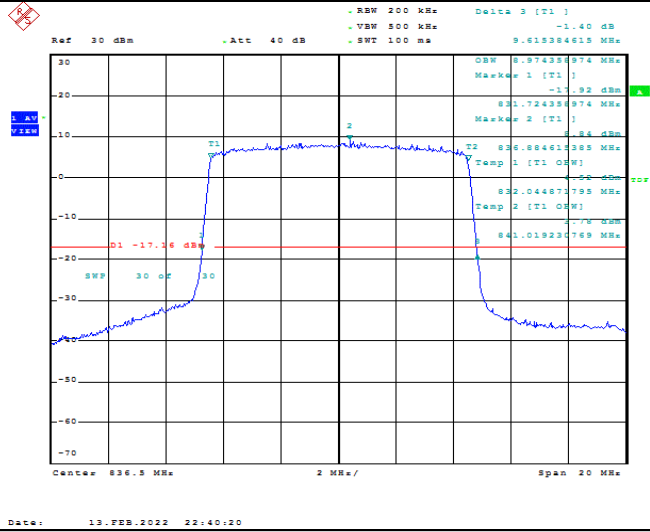

Band5-10MHz-16QAM-20525-50RB#0-8.974