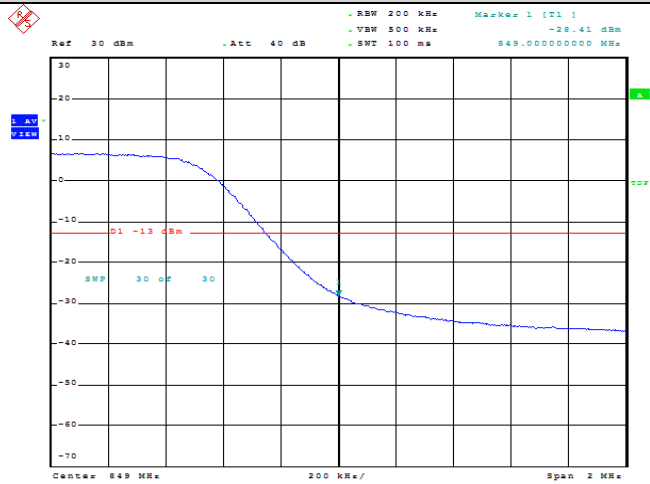

Band5-10MHz-QPSK-20600-50RB#0

Date: 13.FEB.2022 22:43:03

Band5-10MHz-16QAM-20450-1RB#0