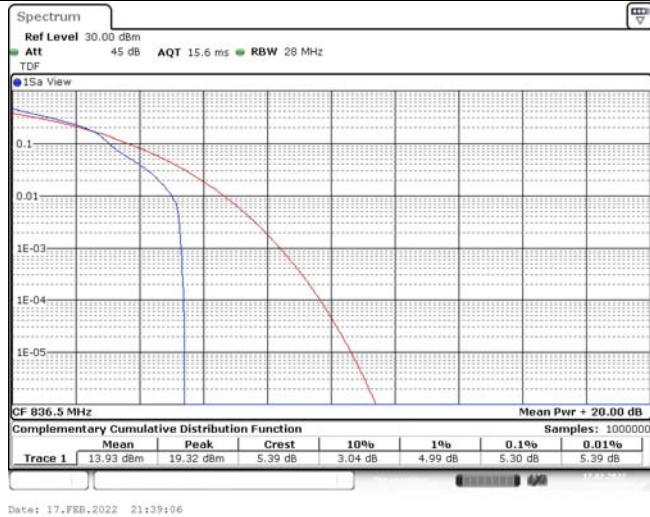

Band5-10MHz-16QAM-20525-1RB#0

Band5-10MHz-16QAM-20525-50RB#0