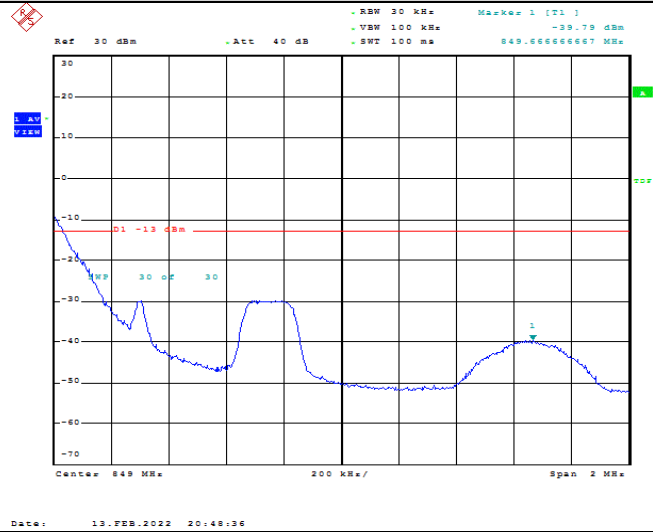

Band5-1.4MHz-QPSK-20643-1RB#0