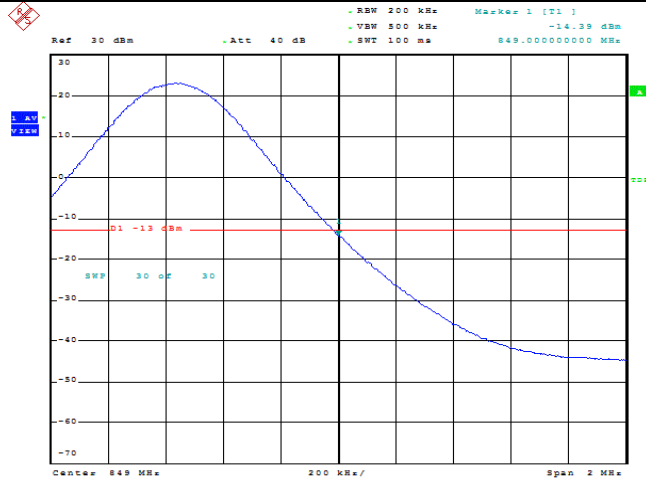

Band5-10MHz-16QAM-20600-1RB#49

Date: 13.FEB.2022 22:42:52