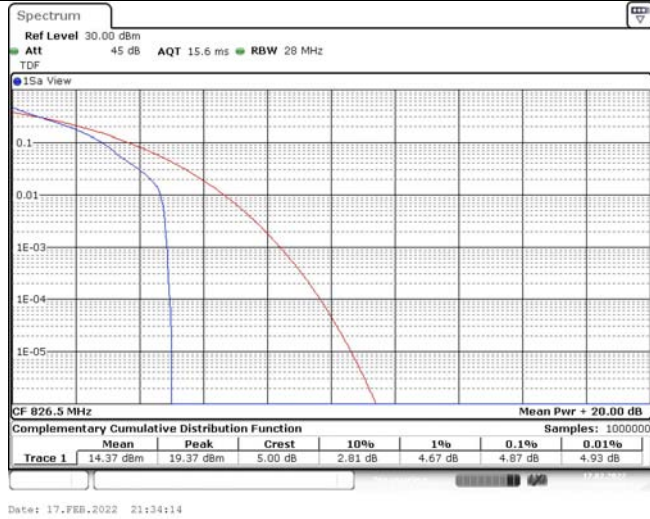

Band5-5MHz-QPSK-20425-25RB#0

Band5-5MHz-QPSK-20525-1RB#0

Band5-5MHz-QPSK-20525-25RB#0