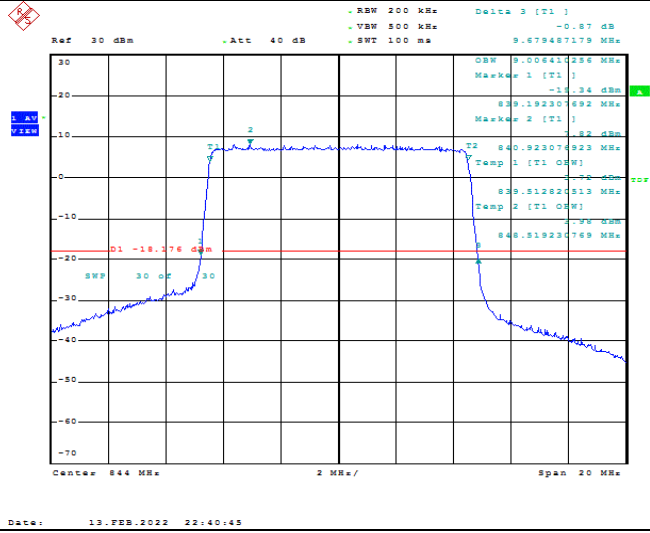

Band5-10MHz-16QAM-20600-50RB#0-9.006