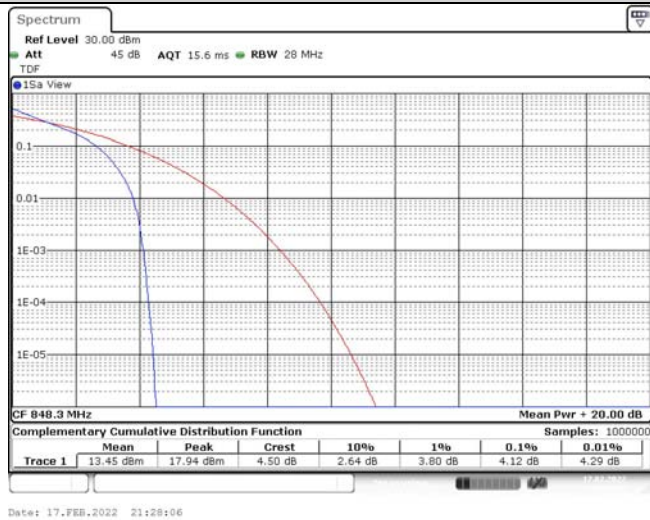

Band5-1.4MHz-QPSK-20643-6RB#0

Band5-1.4MHz-16QAM-20407-1RB#0