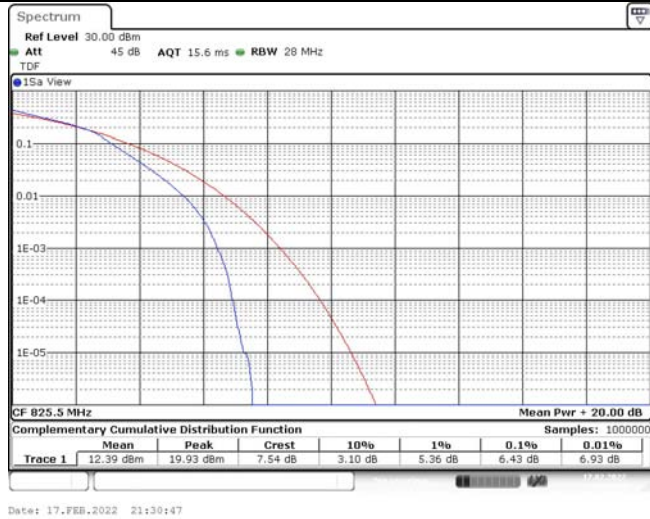

Band5-3MHz-16QAM-20415-15RB#0