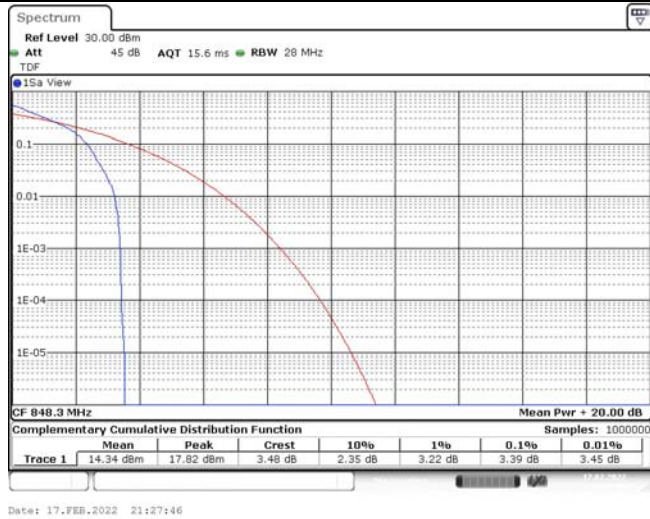

Band5-1.4MHz-QPSK-20643-1RB#0