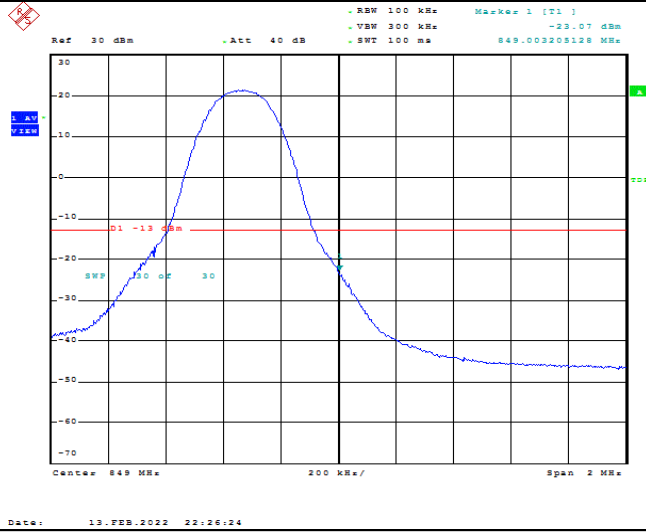

Date: 13.FEB.2022 22:24:45

**Band5-5MHz-16QAM-20425-1RB#24**

Date: 13.FEB.2022 22:25:06

**Band5-5MHz-16QAM-20425-25RB#0**

Date: 13.FEB.2022 22:25:27

**Band5-5MHz-16QAM-20625-1RB#0**

**Band5-5MHz-16QAM-20625-1RB#24**