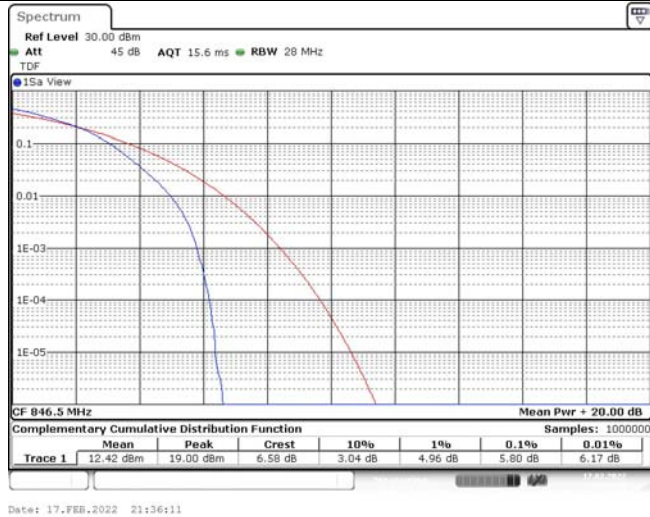

Band5-5MHz-16QAM-20625-25RB#0