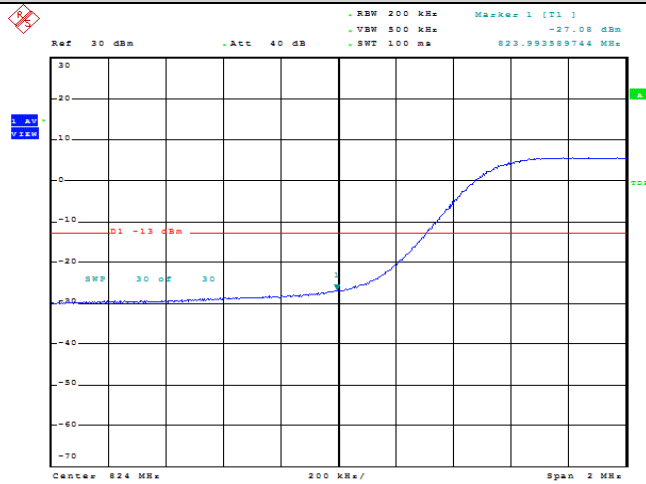

Date: 13.FEB.2022 22:42:42

Band5-10MHz-QPSK-20600-50RB#0

Date: 13.FEB.2022 22:43:03

Band5-10MHz-16QAM-20450-1RB#0

Date: 13.FEB.2022 22:41:13

**Band5-10MHz-16QAM-20450-1RB#49**

Date: 13.FEB.2022 22:41:34

**Band5-10MHz-16QAM-20450-50RB#0**