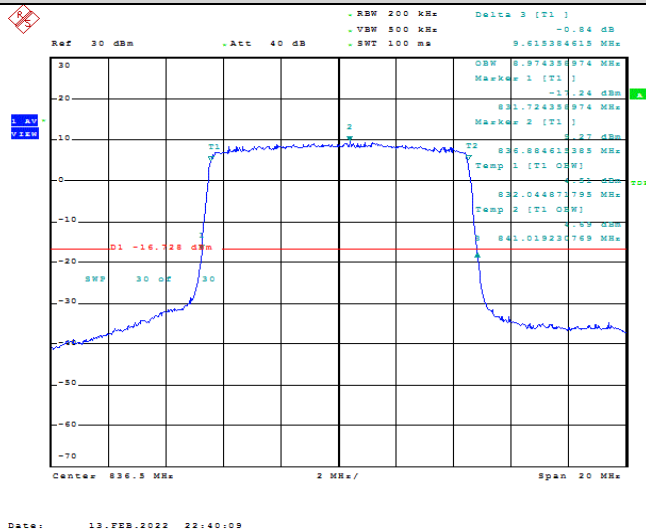

Band5-10MHz-QPSK-20525-50RB#0-8.974

Date: 13.FEB.2022 22:40:09