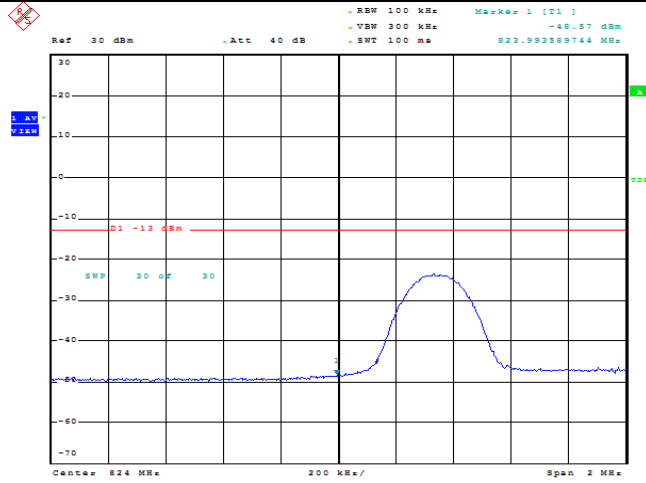

Band5-5MHz-16QAM-20425-1RB#24

Date: 13.FEB.2022 22:25:06