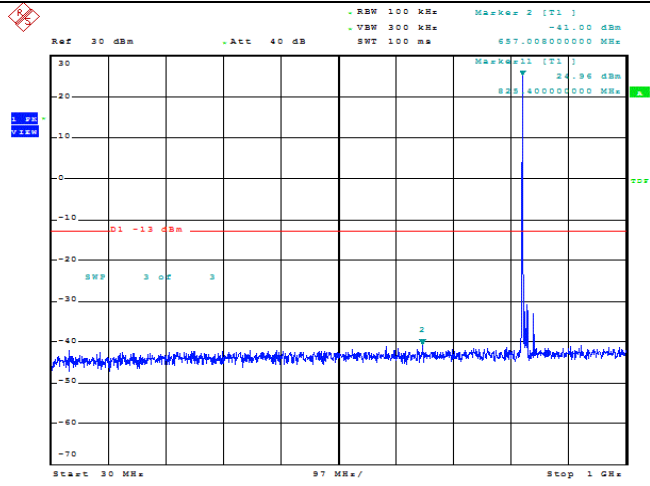

Date: 13.FEB.2022 22:43:28