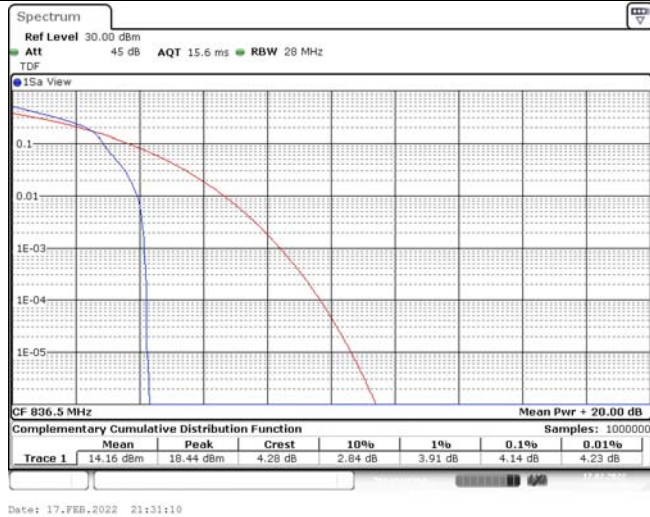

Band5-3MHz-16QAM-20525-1RB#0

Band5-3MHz-16QAM-20525-15RB#0