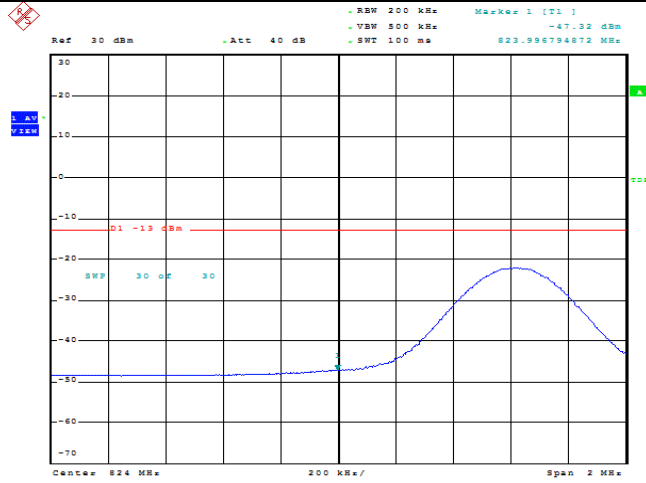

Date: 13.FEB.2022 22:42:42

Band5-10MHz-QPSK-20600-50RB#0

Date: 13.FEB.2022 22:43:03

Band5-10MHz-16QAM-20450-1RB#0

Date: 13.FEB.2022 22:41:13

**Band5-10MHz-16QAM-20450-1RB#49**

Date: 13.FEB.2022 22:41:34

**Band5-10MHz-16QAM-20450-50RB#0**