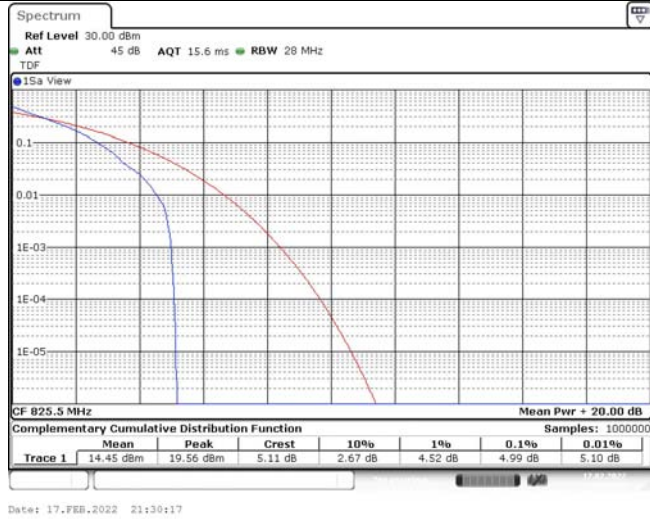

Band5-3MHz-QPSK-20415-1RB#0