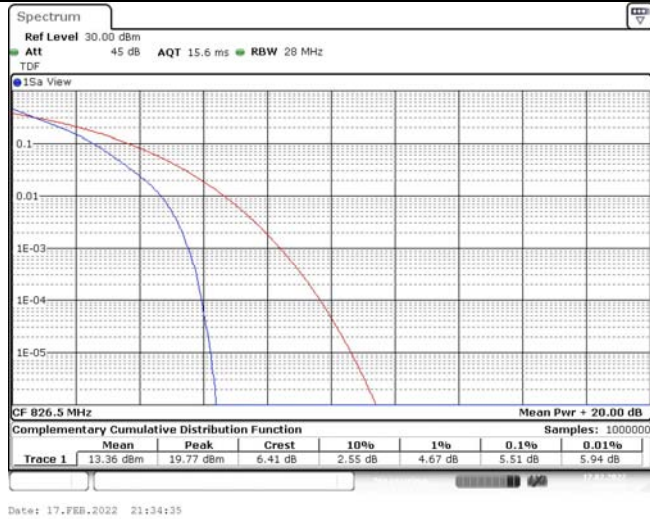

Band5-5MHz-QPSK-20425-25RB#0