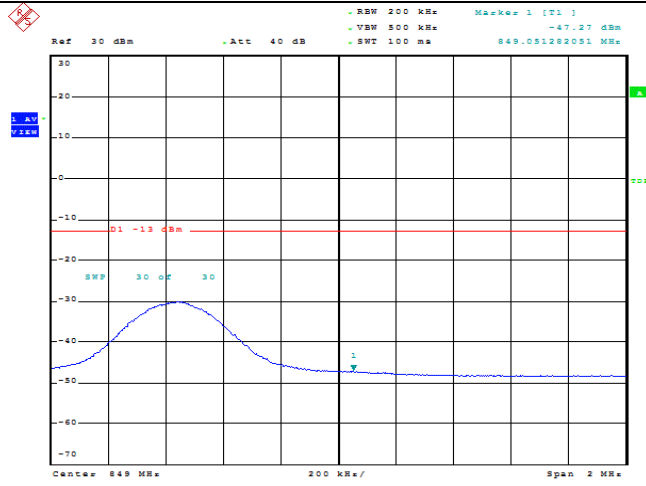

Date: 13.FEB.2022 22:42:31