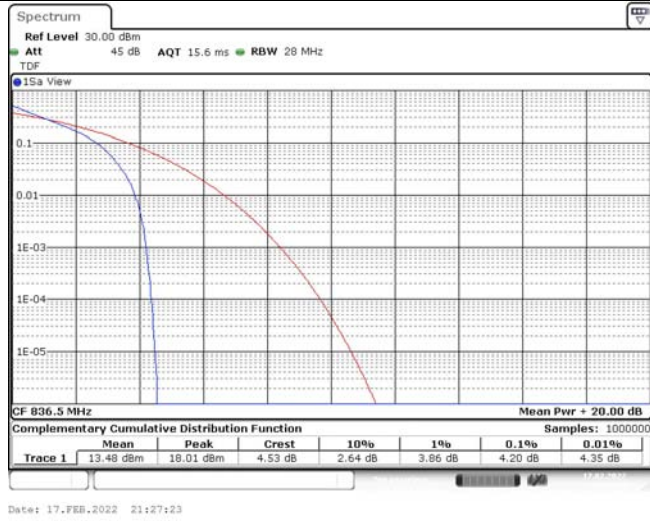

# Test Graphs

Band5-1.4MHz-QPSK-20407-1RB#0

Date: 17.FEB.2022 21:26:19

Band5-1.4MHz-QPSK-20407-6RB#0

Date: 17.FEB.2022 21:26:40

Band5-1.4MHz-QPSK-20525-1RB#0

Date: 17.FEB.2022 21:27:03

Band5-1.4MHz-QPSK-20525-6RB#0