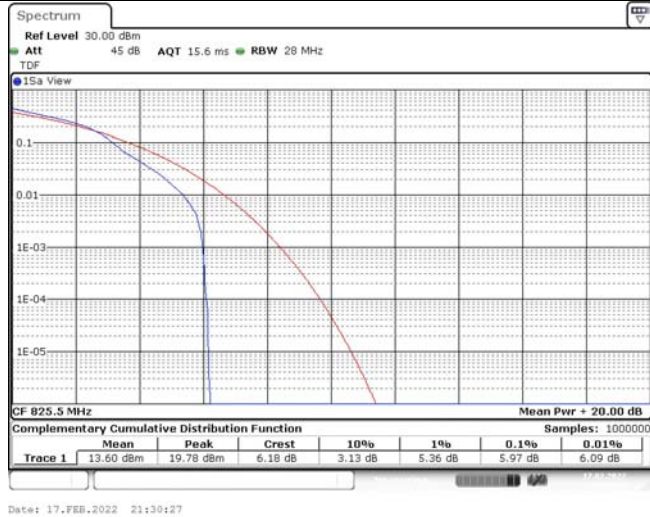

Band5-3MHz-16QAM-20415-1RB#0