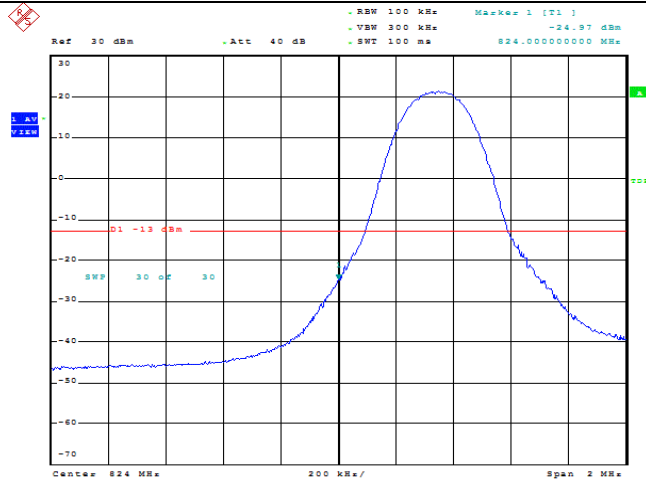

Date: 13.FEB.2022 22:25:17

**Band5-5MHz-QPSK-20625-1RB#0**

Date: 13.FEB.2022 22:25:52

**Band5-5MHz-QPSK-20625-1RB#24**

Date: 13.FEB.2022 22:26:13

**Band5-5MHz-QPSK-20625-25RB#0**

Date: 13.FEB.2022 22:26:35

**Band5-5MHz-16QAM-20425-1RB#0**