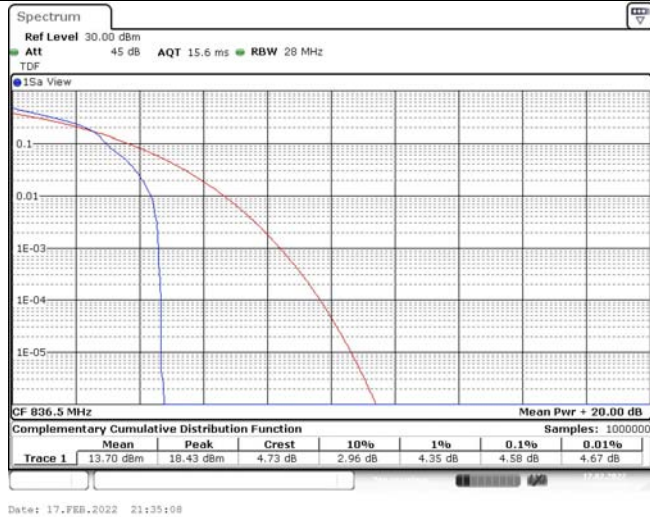

Band5-5MHz-16QAM-20525-1RB#0

Band5-5MHz-16QAM-20525-25RB#0