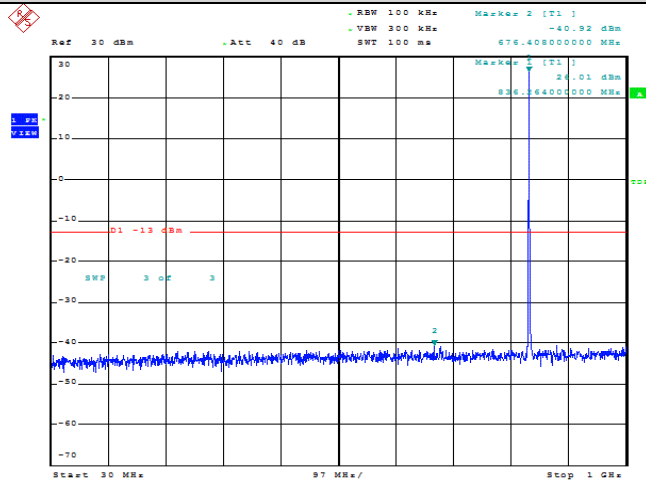

# Test Graphs

Band5-1.4MHz-QPSK-20407-1RB#0-Range1:30~1000MHz

Date: 13.FEB.2022 20:49:44

Band5-1.4MHz-QPSK-20407-1RB#0-Range2:1000~10000MHz

Date: 13.FEB.2022 20:49:54

Band5-1.4MHz-QPSK-20525-1RB#0-Range1:30~1000MHz