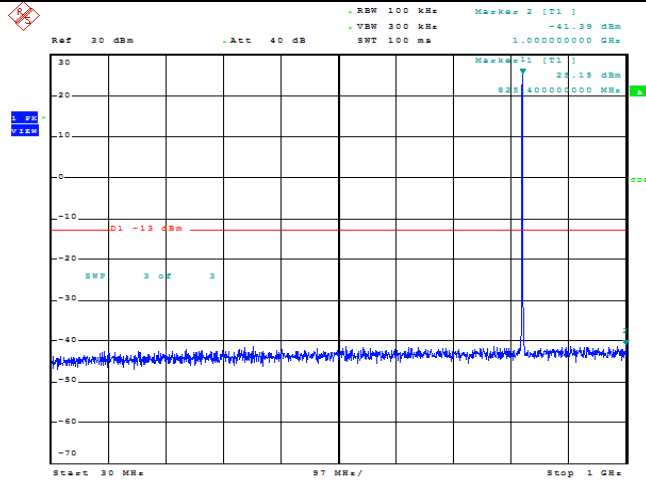

Test Graphs

Band5-1.4MHz-QPSK-20407-1RB#0-Range1:30~1000MHz

Date: 13.FEB.2022 20:49:44