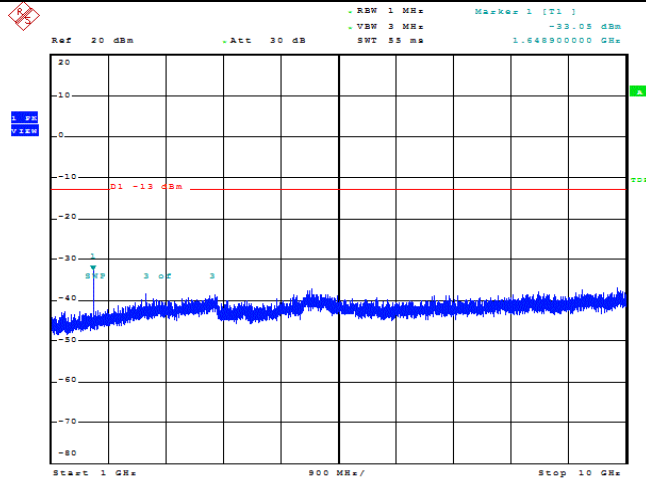

Band5-1.4MHz-16QAM-20407-1RB#0-Range2:1000~10000MHz

Date: 13.FEB.2022 20:50:16