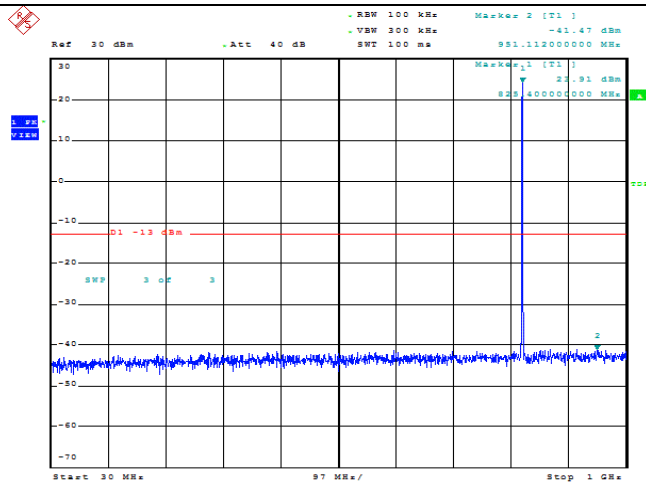

Date: 13.FEB.2022 20:50:32

Band5-1.4MHz-QPSK-20525-1RB#0-Range2:1000~10000MHz

Band5-1.4MHz-QPSK-20643-1RB#0-Range1:30~1000MHz

Band5-1.4MHz-QPSK-20643-1RB#0-Range2:1000~10000MHz

Band5-1.4MHz-16QAM-20407-1RB#0-Range1:30~1000MHz