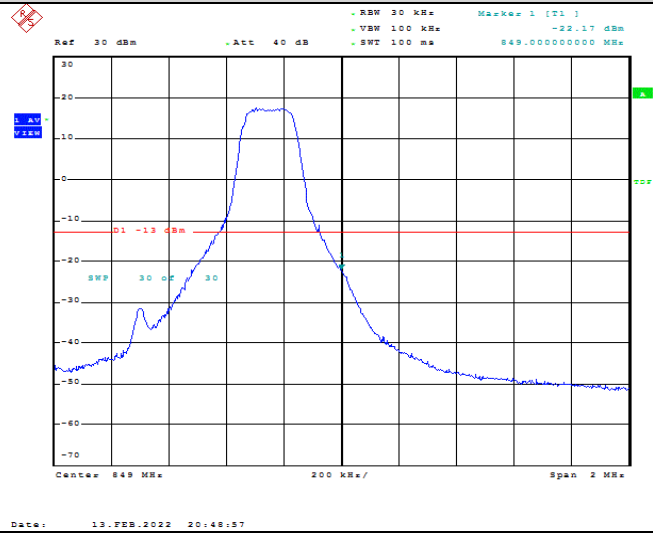

Band5-1.4MHz-QPSK-20643-1RB#5