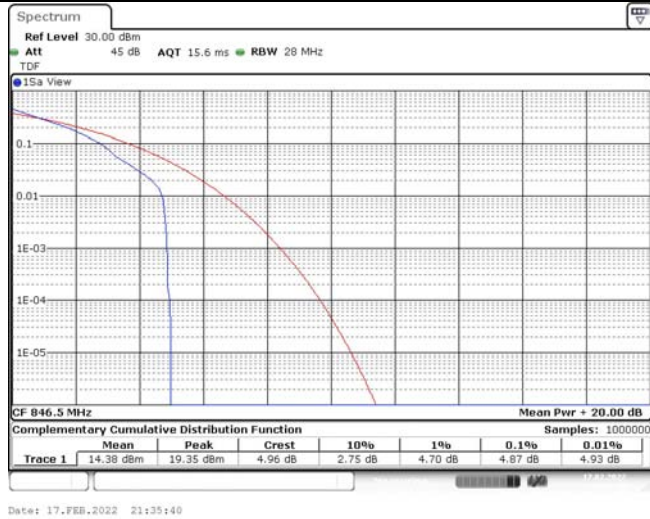

Band5-5MHz-QPSK-20625-1RB#0