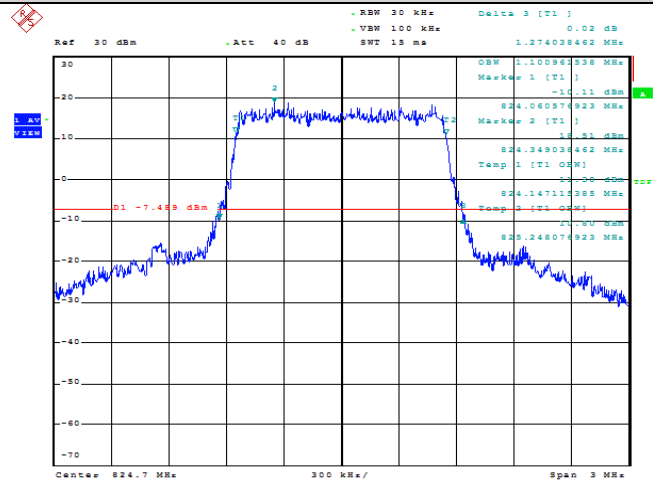

Test Graphs

Band5-1.4MHz-QPSK-20407-6RB#0-1.101

Date: 13.FEB.2022 20:45:59