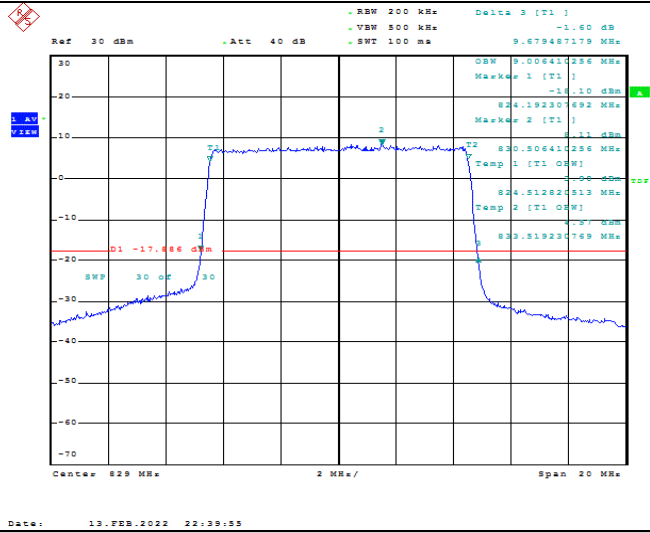

Band5-10MHz-16QAM-20525-50RB#0-8.974

Band5-10MHz-16QAM-20600-50RB#0-9.006