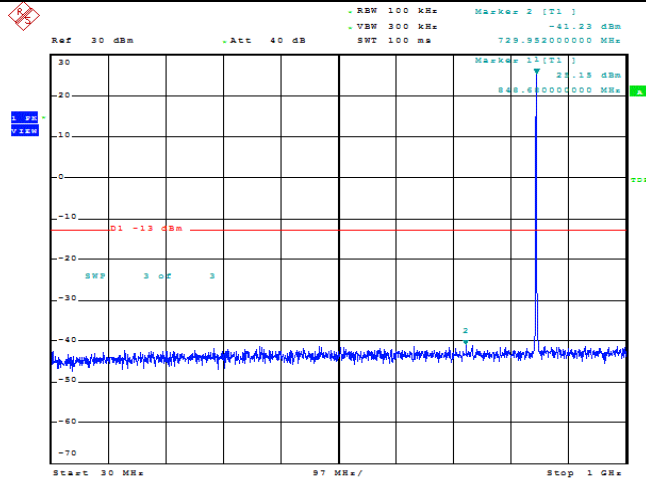

Band5-1.4MHz-16QAM-20643-1RB#0-Range1:30~1000MHz