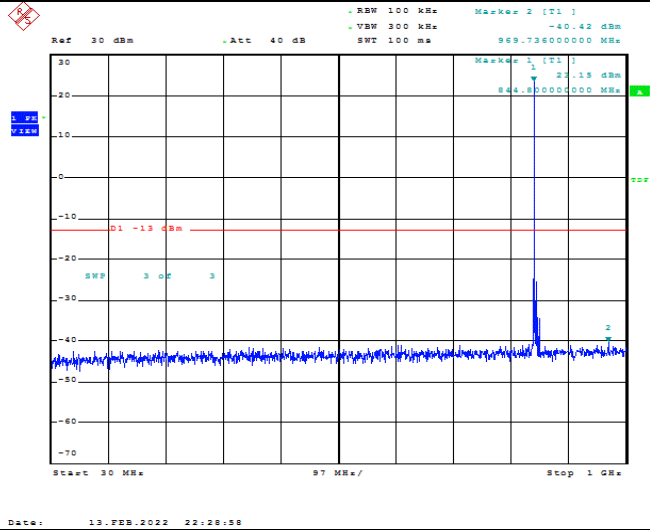

Band5-5MHz-16QAM-20625-1RB#0-Range1:30~1000MHz