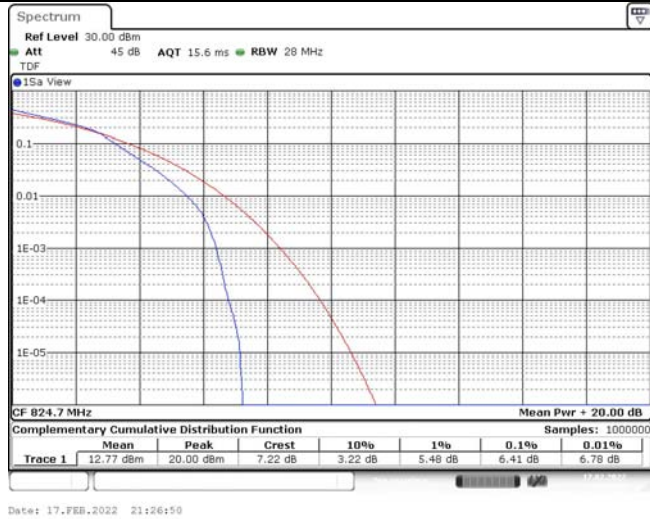

Band5-1.4MHz-16QAM-20407-6RB#0