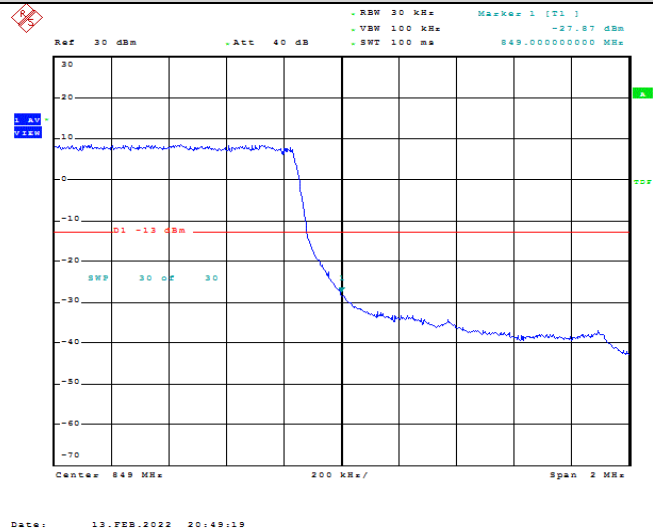

Band5-1.4MHz-QPSK-20643-6RB#0

Band5-1.4MHz-16QAM-20407-1RB#0