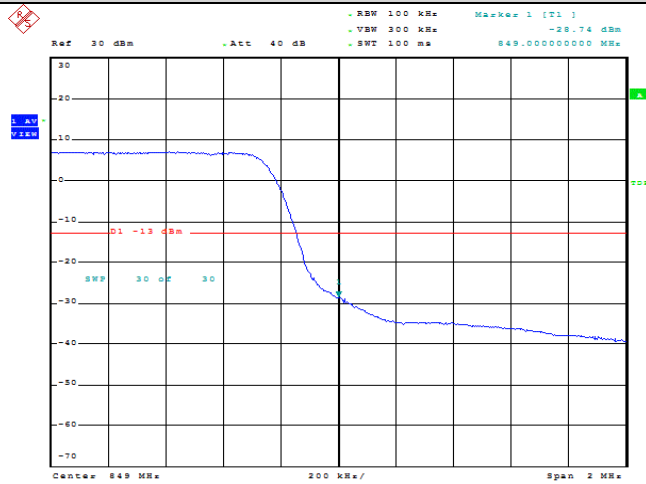

Date: 13.FEB.2022 22:25:17

**Band5-5MHz-QPSK-20625-1RB#0**

Date: 13.FEB.2022 22:25:52

**Band5-5MHz-QPSK-20625-1RB#24**

Date: 13.FEB.2022 22:26:13

**Band5-5MHz-QPSK-20625-25RB#0**

Date: 13.FEB.2022 22:26:35

**Band5-5MHz-16QAM-20425-1RB#0**