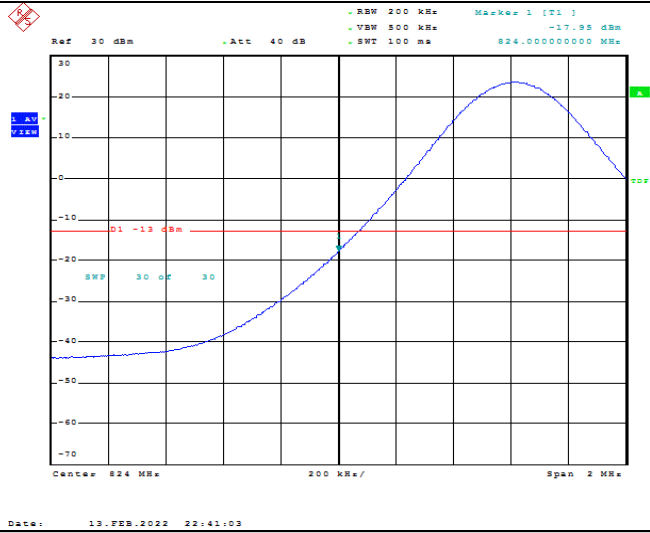

Band5-10MHz-QPSK-20450-1RB#49