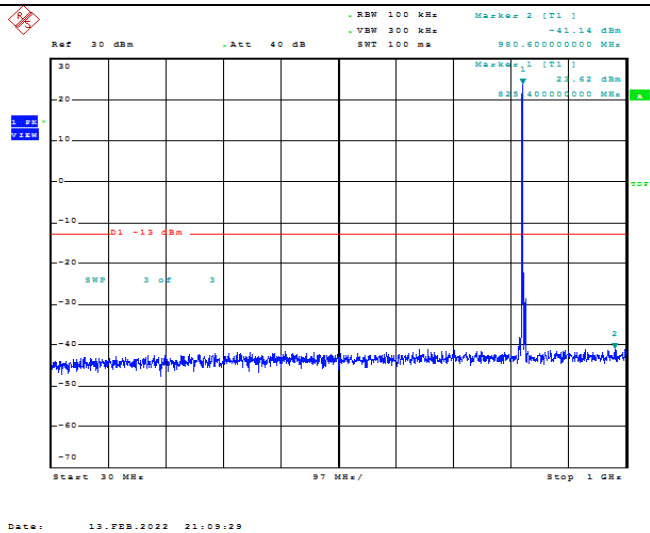

Band5-3MHz-QPSK-20415-1RB#0-Range2:1000~10000MHz

Band5-3MHz-QPSK-20525-1RB#0-Range1:30~1000MHz

Band5-3MHz-QPSK-20525-1RB#0-Range2:1000~10000MHz