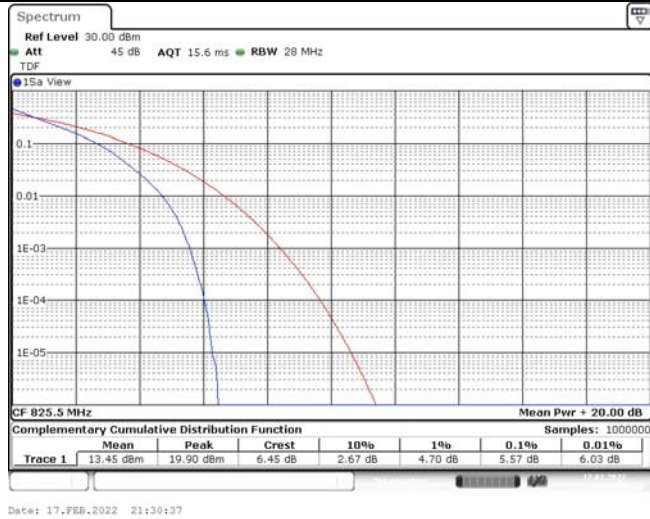

Band5-3MHz-QPSK-20415-15RB#0