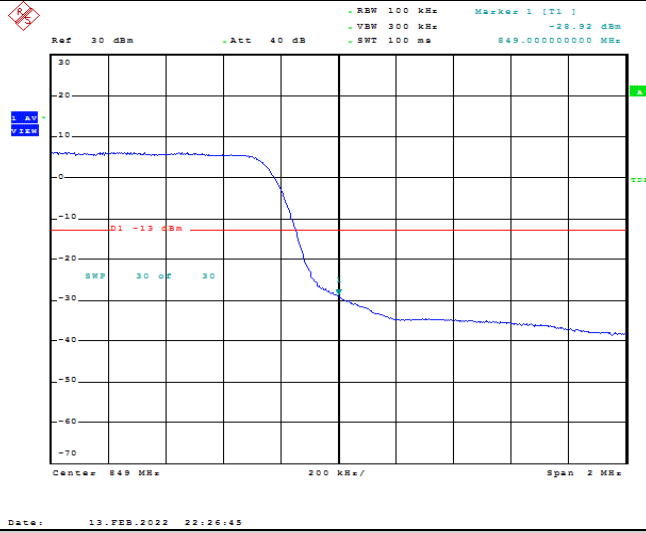

Band5-10MHz-QPSK-20450-1RB#0