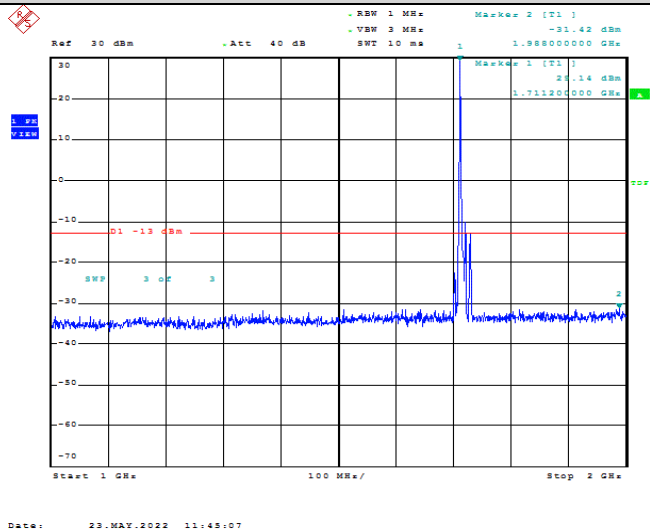

Band66-10MHz-16QAM-132022-1RB#0-Range1:30~1000MHz

Date: 23.MAY.2022 11:45:07