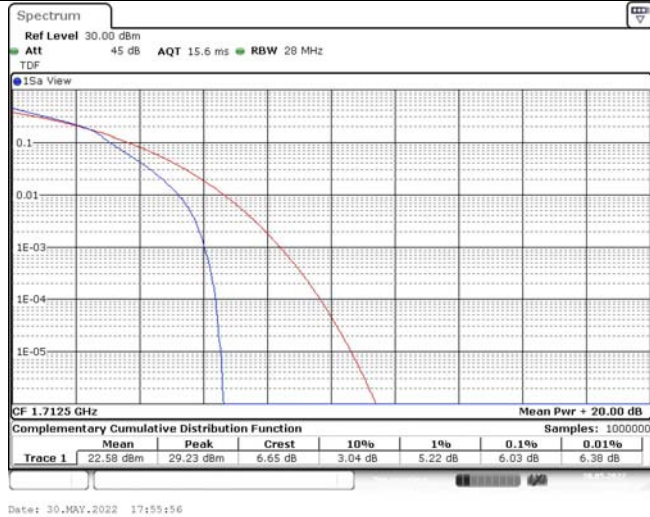

Band66-5MHz-16QAM-132322-25RB#0