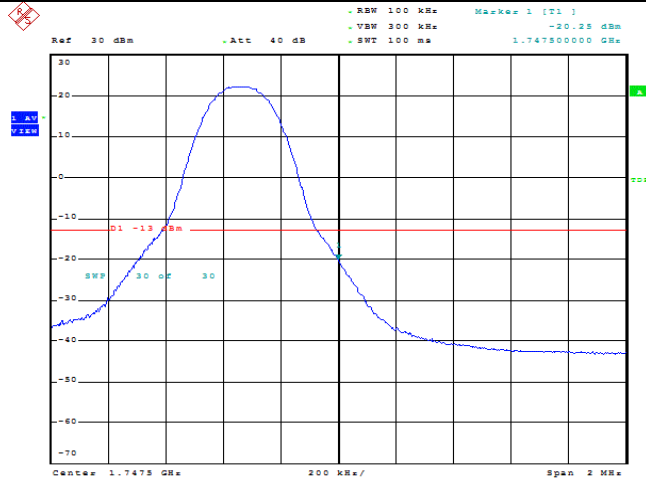

Date: 23.MAY.2022 11:37:43

Band66-5MHz-QPSK-132322-1RB#0

Date: 23.MAY.2022 11:38:04

Band66-5MHz-QPSK-132322-1RB#24

Date: 23.MAY.2022 11:38:25

Band66-5MHz-QPSK-132322-25RB#0

Date: 23.MAY.2022 11:38:49

Band66-5MHz-QPSK-132322-1RB#0