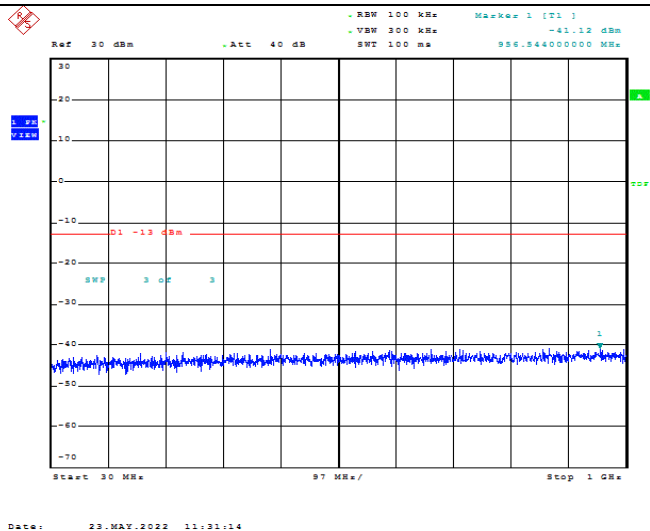

Band66-1.4MHz-16QAM-132322-1RB#0-Range1:30~1000MHz

Band66-1.4MHz-16QAM-132322-1RB#0-Range2:1000~2000MHz

Band66-1.4MHz-16QAM-132322-1RB#0-Range3:2000~132022MHz