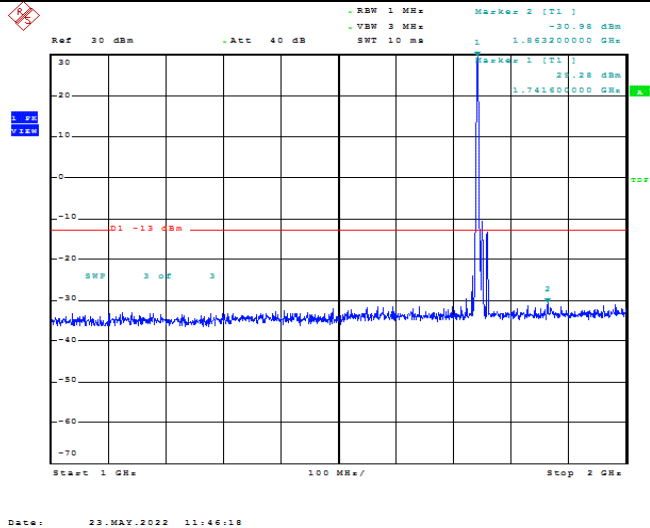

Band66-10MHz-16QAM-132322-1RB#0-Range1:30~1000MHz