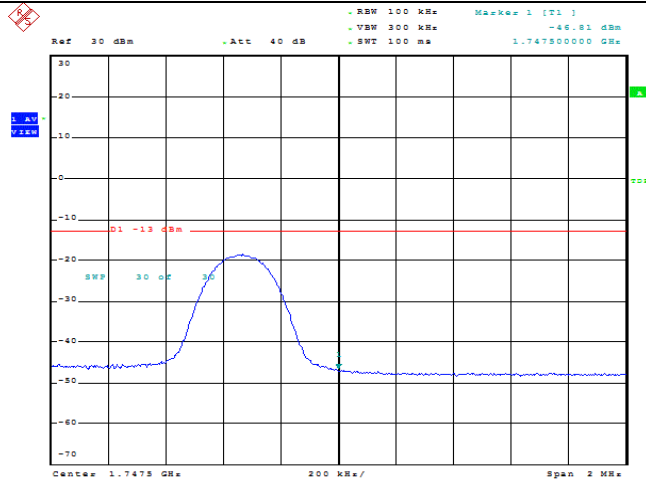

Date: 23.MAY.2022 11:39:11

Band66-5MHz-QPSK-132322-1RB#24

Date: 23.MAY.2022 11:39:32

Band66-5MHz-QPSK-132322-25RB#0

Band66-5MHz-16QAM-132322-1RB#0

Band66-5MHz-16QAM-132322-1RB#24

Band66-5MHz-16QAM-132322-25RB#0