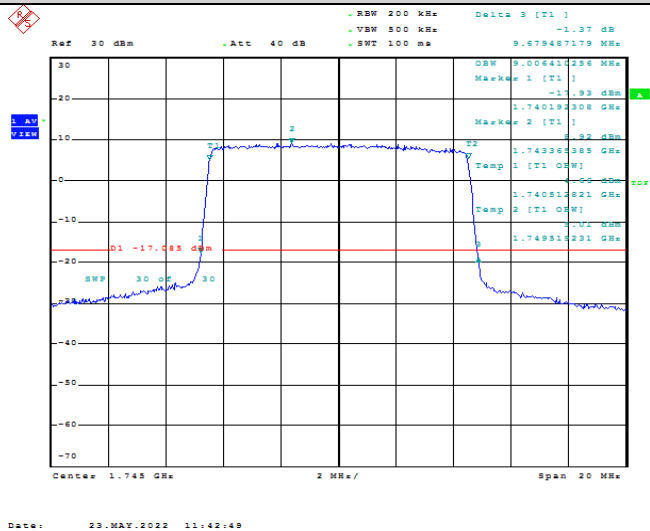

Band66-10MHz-QPSK-132022-50RB#0-9.006

Date: 23.MAY.2022 11:42:49