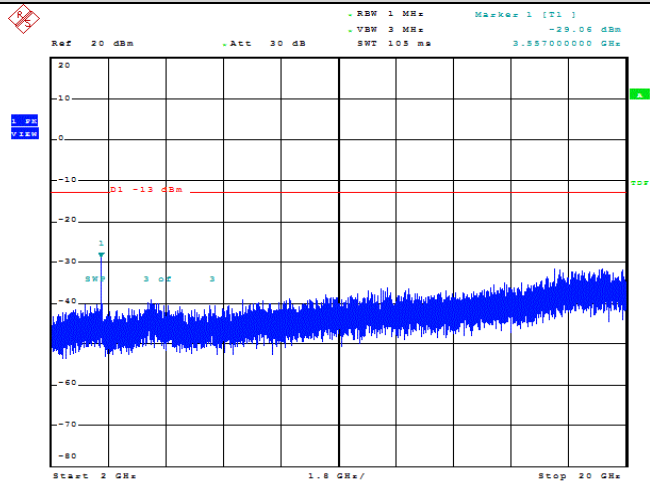

Band66-1.4MHz-16QAM-132665-1RB#0-Range2:1000~2000MHz

Date: 23.MAY.2022 11:59:46

Band66-1.4MHz-16QAM-132665-1RB#0-Range3:2000~132022MHz