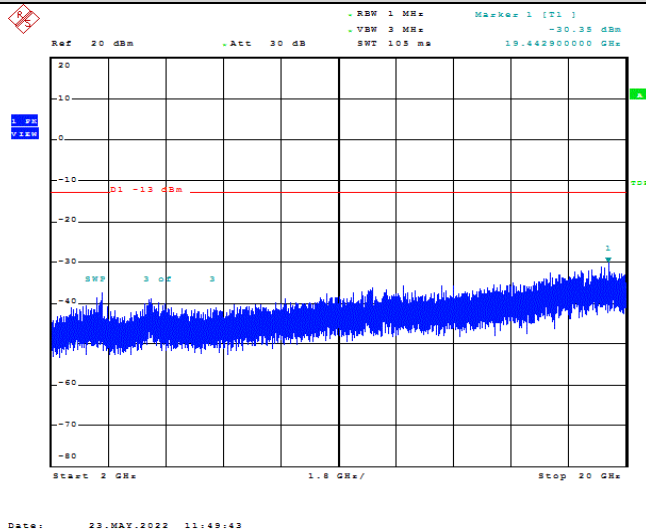

Band66-15MHz-16QAM-132047-1RB#0-Range2:1000~2000MHz

Date: 23.MAY.2022 11:49:43

Band66-15MHz-16QAM-132047-1RB#0-Range3:2000~132022MHz