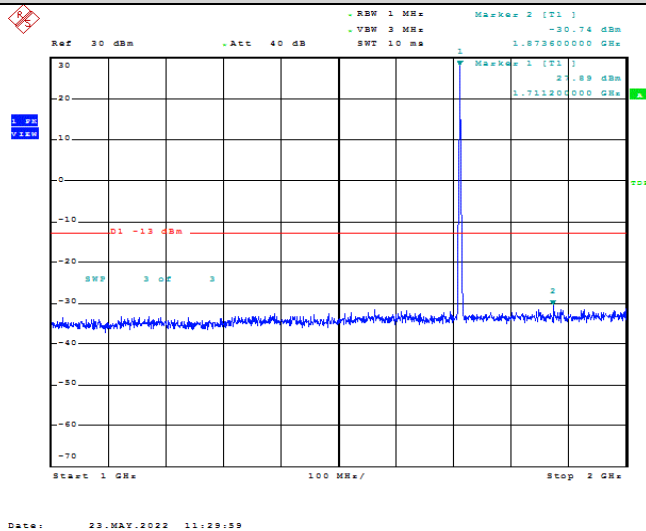

Band66-1.4MHz-QPSK-132322-1RB#0-Range2:1000~2000MHz

Band66-1.4MHz-QPSK-132322-1RB#0-Range3:2000~132022MHz

Date: 23.MAY.2022 11:29:50

Band66-1.4MHz-16QAM-131979-1RB#0-Range1:30~1000MHz

Date: 23.MAY.2022 11:29:59