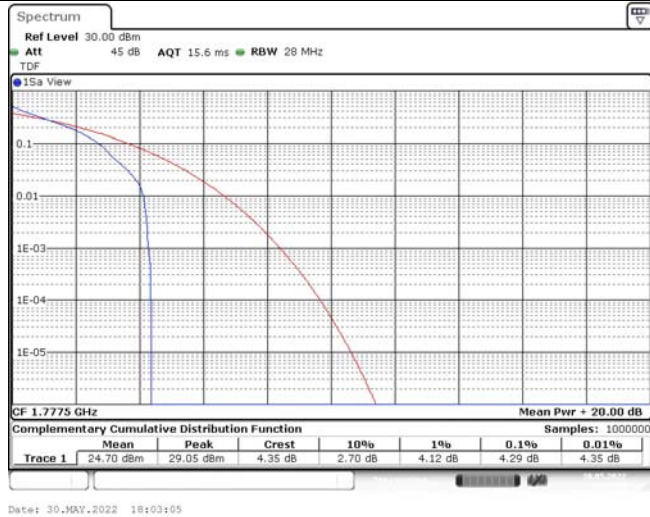

Band66-3MHz-16QAM-132657-15RB#0

Band66-5MHz-QPSK-132647-1RB#0