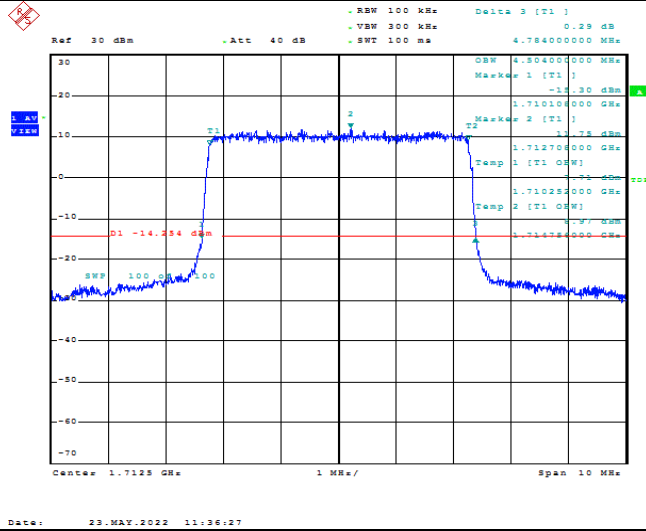

Band66-5MHz-QPSK-132322-25RB#0-4.504