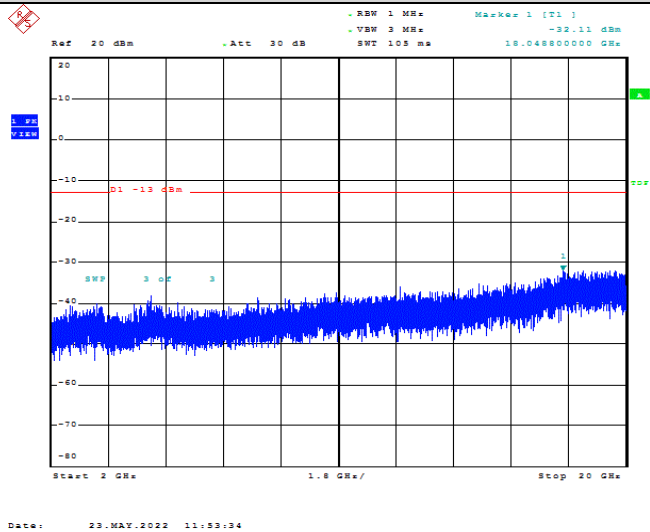

Band66-20MHz-QPSK-132072-1RB#0-Range2:1000~2000MHz

Date: 23.MAY.2022 11:53:34

Band66-20MHz-QPSK-132072-1RB#0-Range3:2000~132022MHz