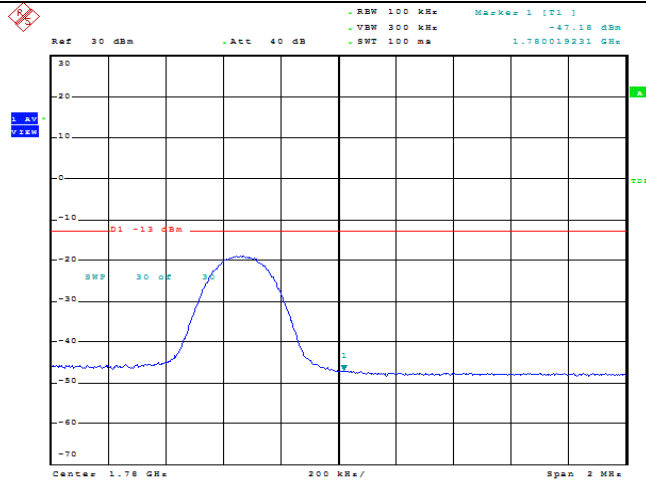

Date: 23.MAY.2022 12:09:33