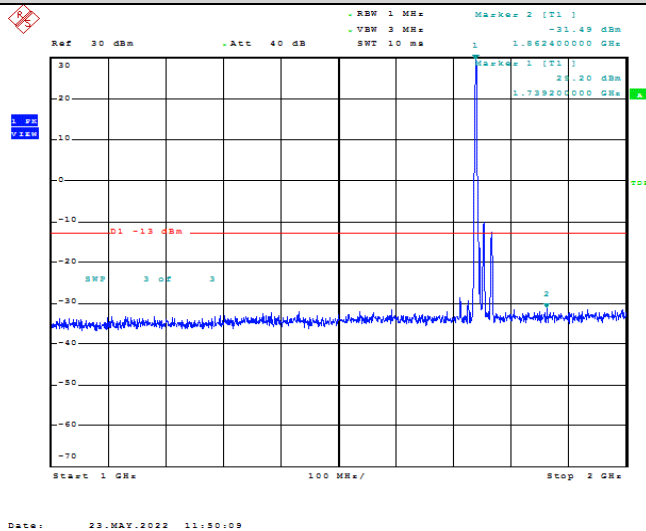

Date: 23.MAY.2022 11:48:58

Band66-15MHz-QPSK-132047-1RB#0-Range2:1000~2000MHz

Date: 23.MAY.2022 11:49:09

Band66-15MHz-QPSK-132047-1RB#0-Range3:2000~132022MHz

Date: 23.MAY.2022 11:49:59

Band66-15MHz-QPSK-132322-1RB#0-Range1:30~1000MHz