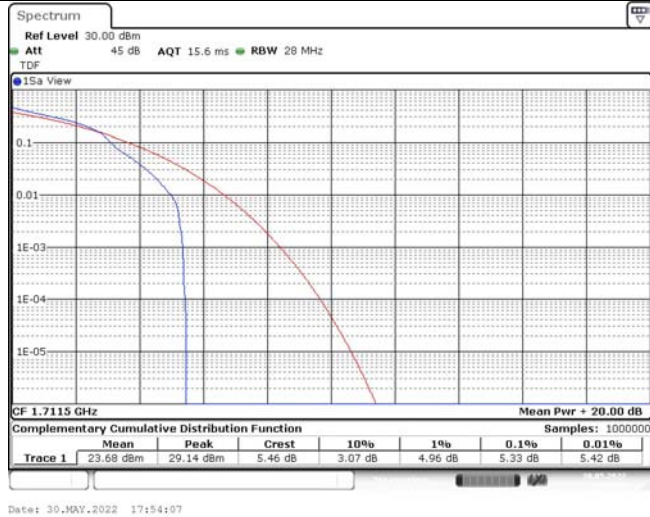

Band66-3MHz-16QAM-131987-1RB#0

Band66-3MHz-16QAM-131987-15RB#0

Band66-3MHz-16QAM-132322-1RB#0