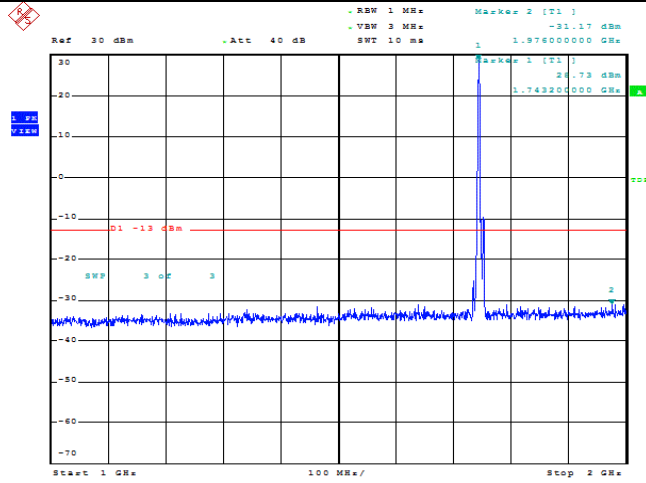

Band66-5MHz-16QAM-132322-1RB#0-Range1:30~1000MHz

Date: 23.MAY.2022 11:41:51