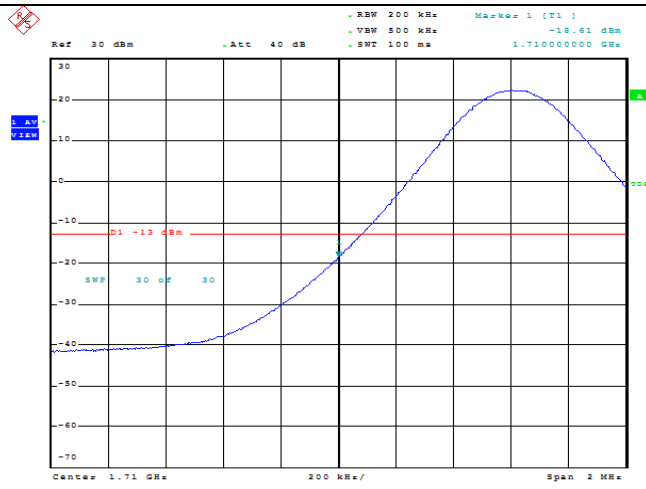

Date: 23.MAY.2022 11:43:28