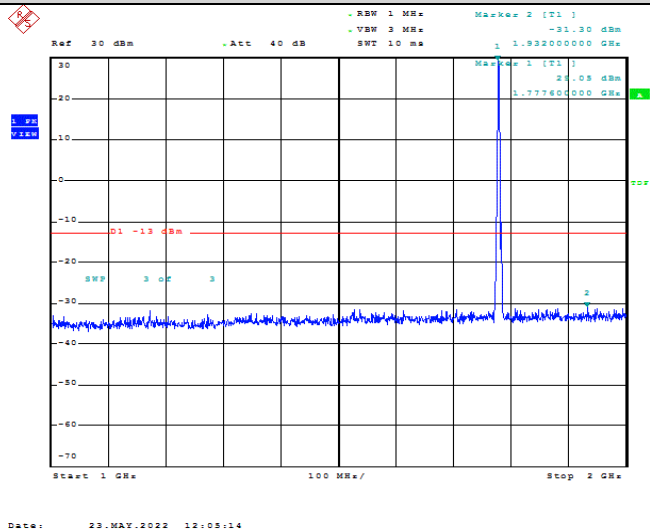

Band66-3MHz-16QAM-132657-1RB#0-Range1:30~1000MHz

Date: 23.MAY.2022 12:05:14