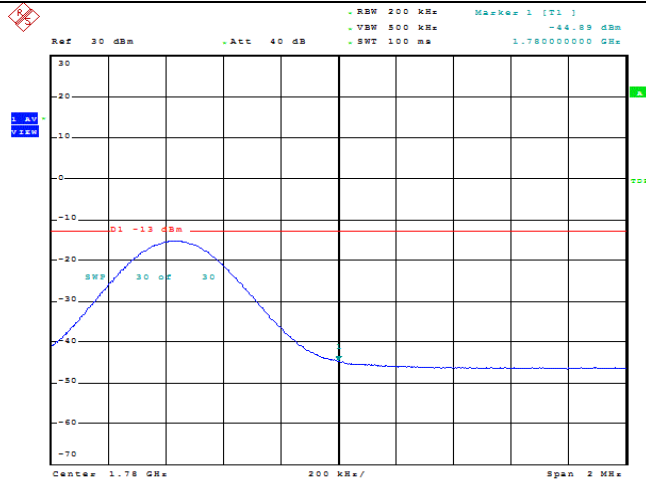

Band66-5MHz-QPSK-132647-25RB#0

Date: 23.MAY.2022 12:09:33

Band66-5MHz-16QAM-132647-1RB#0

Date: 23.MAY.2022 12:09:54

Band66-5MHz-16QAM-132647-1RB#24

Date: 23.MAY.2022 12:10:16

Band66-5MHz-16QAM-132647-25RB#0