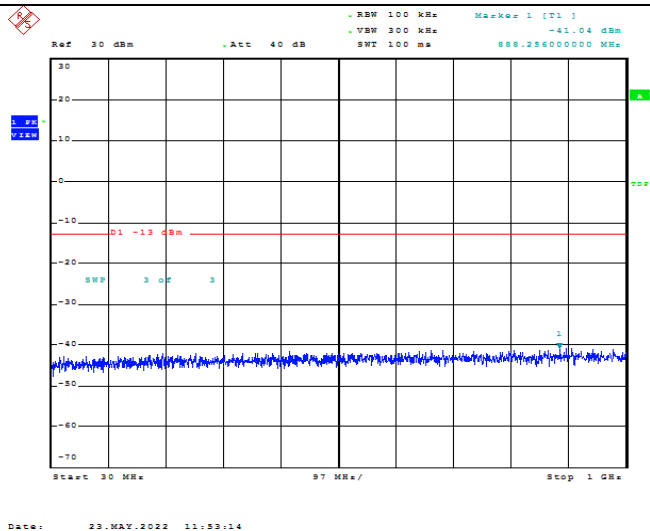

Date: 23.MAY.2022 11:53:14