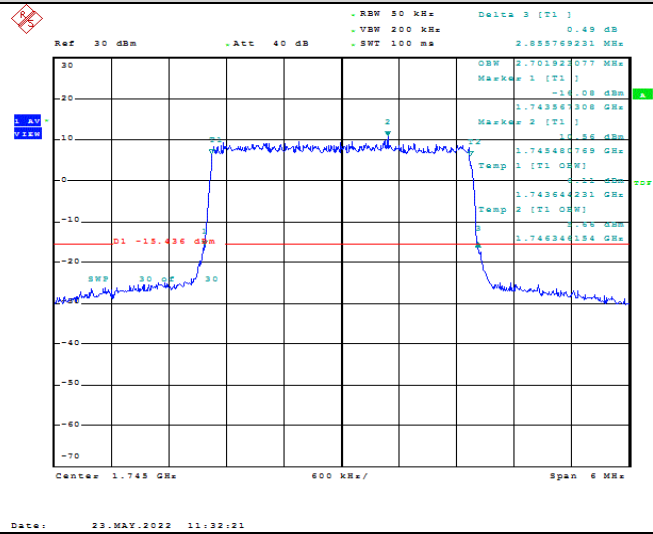

Band66-3MHz-QPSK-132322-15RB#0-2.702