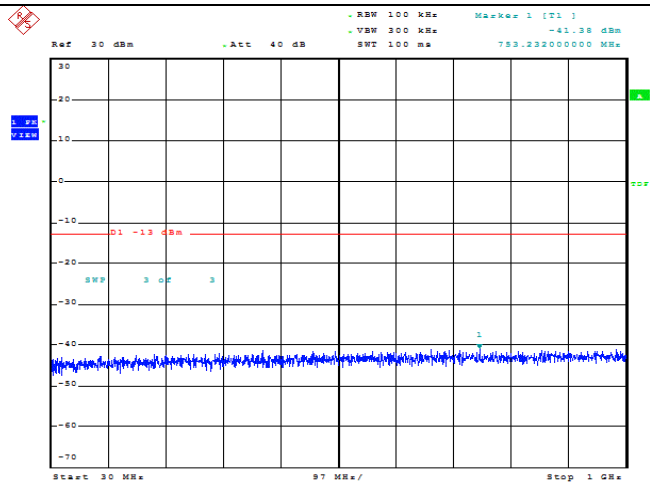

Date: 23.MAY.2022 11:39:56

Band66-5MHz-QPSK-132322-1RB#0-Range1:30~1000MHz

Date: 23.MAY.2022 11:40:06

Band66-5MHz-QPSK-132322-1RB#0-Range2:1000~2000MHz

Date: 23.MAY.2022 11:40:17

Band66-5MHz-QPSK-132322-1RB#0-Range3:2000~132022MHz