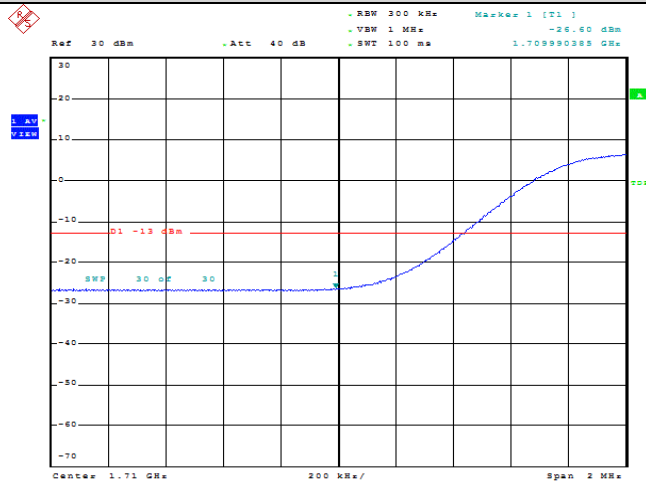

Date: 23.MAY.2022 11:44:12

Band66-10MHz-16QAM-132022-50RB#0

Date: 23.MAY.2022 11:47:44

Band66-15MHz-QPSK-132047-1RB#0

Date: 23.MAY.2022 11:48:05

Band66-15MHz-QPSK-132047-1RB#74

Date: 23.MAY.2022 11:48:27

Band66-15MHz-QPSK-132047-75RB#0