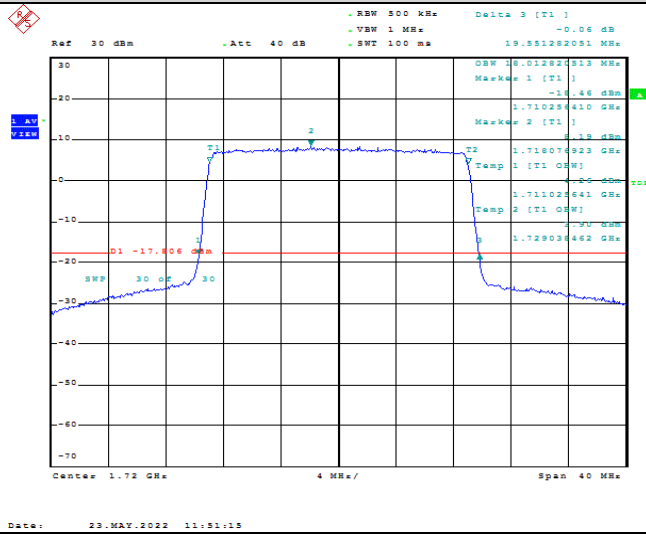

Band66-15MHz-16QAM-132322-75RB#0-13.462

Band66-20MHz-QPSK-132072-100RB#0-18.013