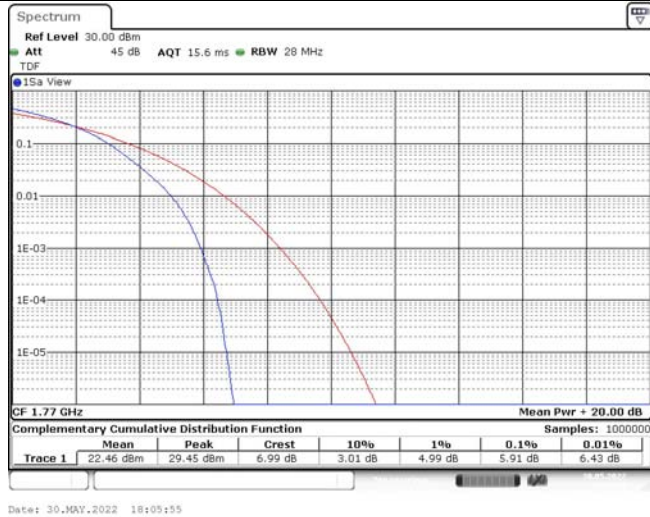

Band66-20MHz-16QAM-132572-100RB#0