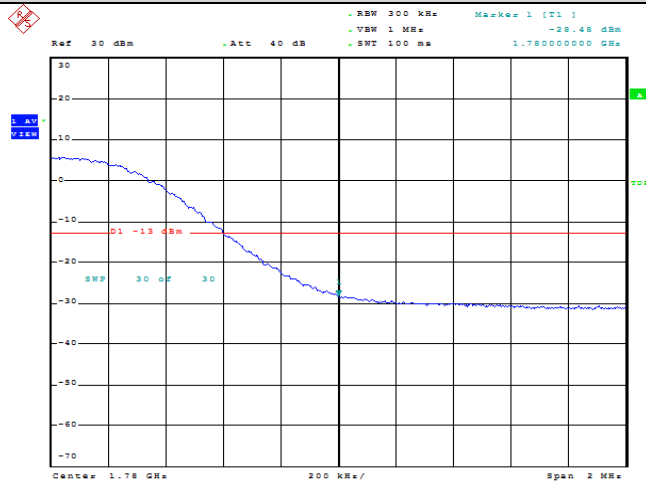

Date: 23.MAY.2022 12:15:38

Band66-10MHz-16QAM-132622-1RB#49

Date: 23.MAY.2022 12:16:00

Band66-10MHz-16QAM-132622-50RB#0

Date: 23.MAY.2022 12:20:55

Band66-15MHz-QPSK-132597-1RB#0

Date: 23.MAY.2022 12:21:16

Band66-15MHz-QPSK-132597-1RB#74