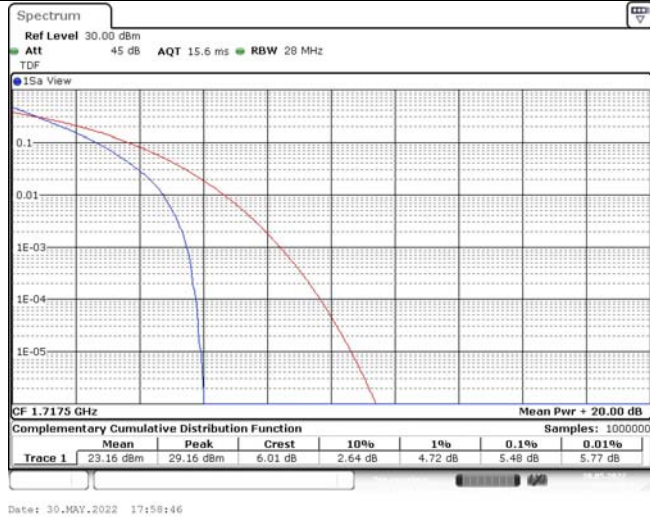

Band66-15MHz-QPSK-132047-75RB#0

Band66-15MHz-QPSK-132322-1RB#0

Band66-15MHz-QPSK-132322-75RB#0