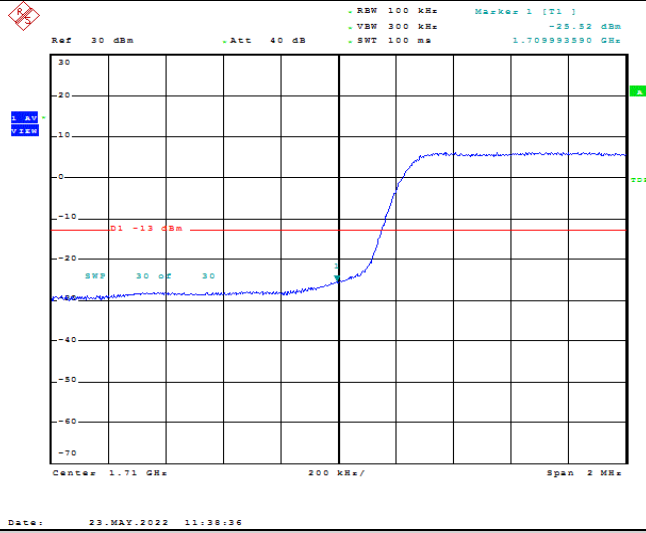

Date: 23.MAY.2022 11:39:11

Band66-5MHz-QPSK-132322-1RB#24

Date: 23.MAY.2022 11:39:32

Band66-5MHz-QPSK-132322-25RB#0

Band66-5MHz-16QAM-132322-1RB#0

Band66-5MHz-16QAM-132322-1RB#24

Band66-5MHz-16QAM-132322-25RB#0