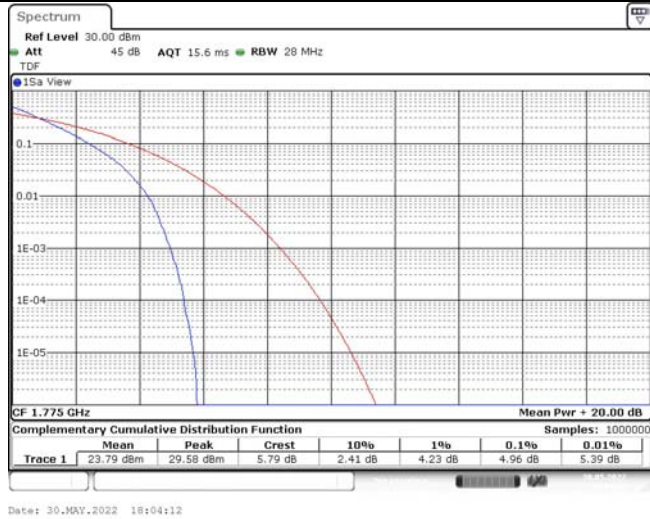

Band66-10MHz-QPSK-132622-50RB#0