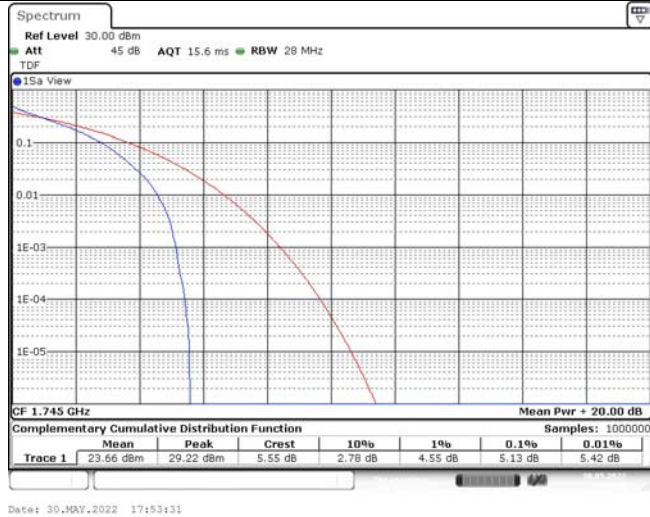

Band66-1.4MHz-QPSK-132322-6RB#0