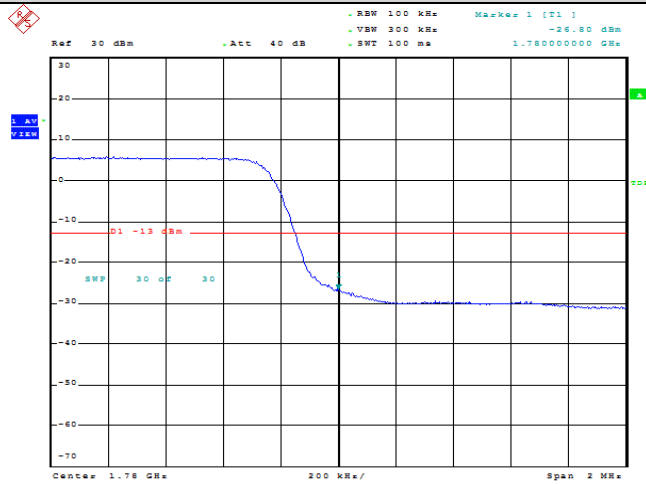

Band66-5MHz-QPSK-132647-25RB#0

Date: 23.MAY.2022 12:09:33

Band66-5MHz-16QAM-132647-1RB#0

Date: 23.MAY.2022 12:09:54

Band66-5MHz-16QAM-132647-1RB#24

Date: 23.MAY.2022 12:10:16

Band66-5MHz-16QAM-132647-25RB#0