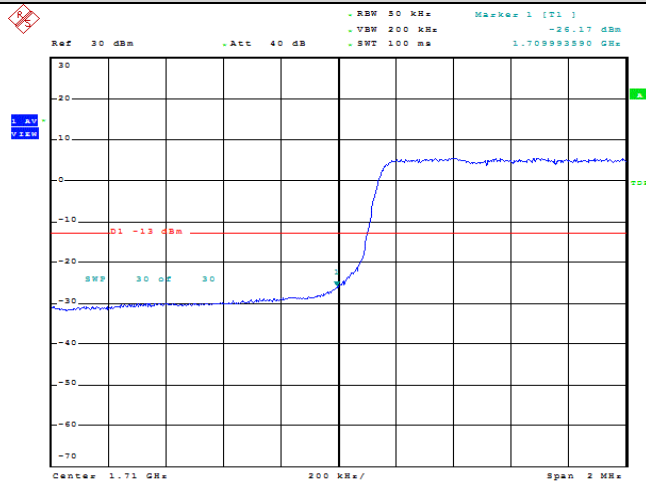

Date: 23.MAY.2022 11:29:04

Band66-1.4MHz-16QAM-131979-6RB#0

Date: 23.MAY.2022 11:33:00

Band66-3MHz-16QAM-131987-1RB#0

Date: 23.MAY.2022 11:33:21

Band66-3MHz-16QAM-131987-1RB#14

Date: 23.MAY.2022 11:33:42

Band66-3MHz-16QAM-131987-15RB#0