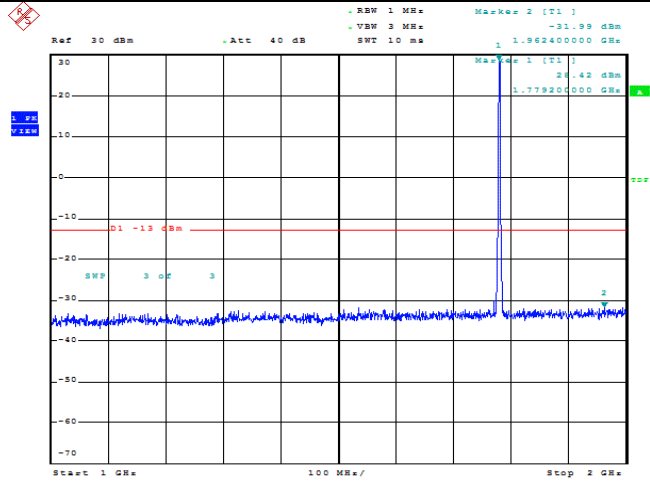

Band66-1.4MHz-QPSK-132665-1RB#0-Range1:30~1000MHz

Date: 23.MAY.2022 11:59:01