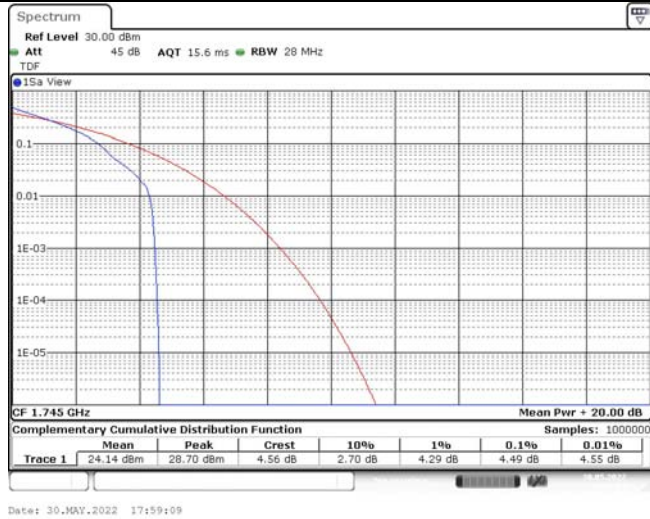

Band66-15MHz-QPSK-132047-75RB#0