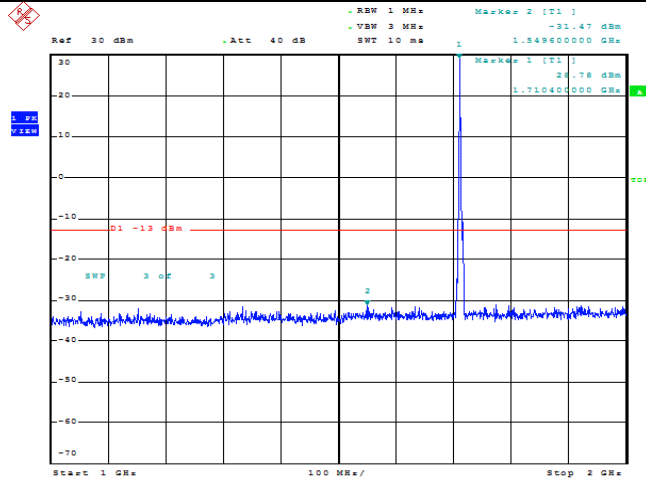

Band66-3MHz-QPSK-131987-1RB#0-Range1:30~1000MHz

Date: 23.MAY.2022 11:34:03