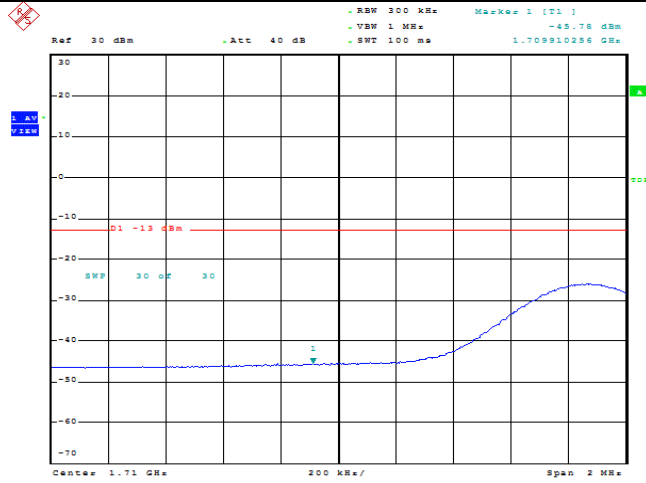

Band66-15MHz-16QAM-132047-1RB#0

Date: 23.MAY.2022 11:48:16