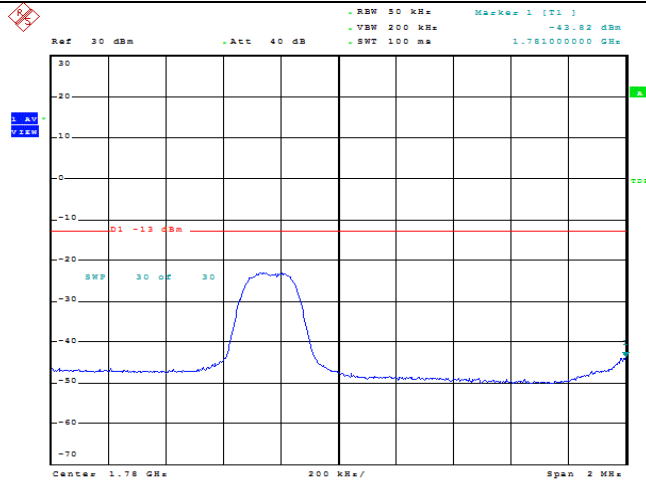

Band66-3MHz-QPSK-132657-1RB#0

Date: 23.MAY.2022 12:03:48

Band66-3MHz-QPSK-132657-1RB#14

Date: 23.MAY.2022 12:04:09

Band66-3MHz-QPSK-132657-15RB#0

Date: 23.MAY.2022 12:03:37

Band66-3MHz-16QAM-132657-1RB#0

Date: 23.MAY.2022 12:03:58