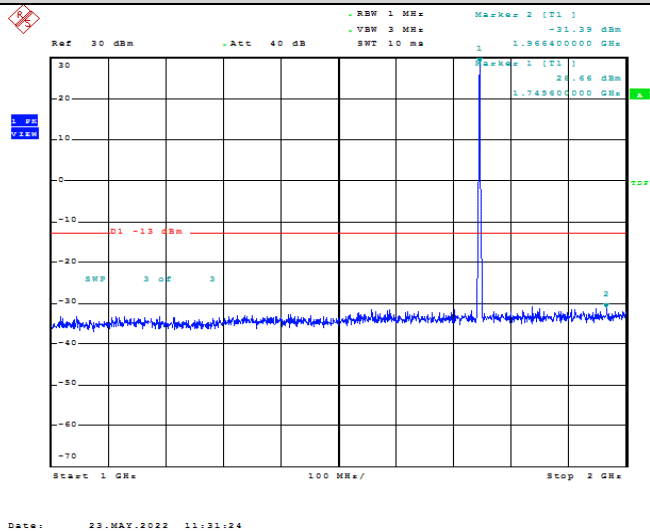

Band66-1.4MHz-16QAM-131979-1RB#0-Range2:1000~2000MHz

Date: 23.MAY.2022 11:30:10

Band66-1.4MHz-16QAM-131979-1RB#0-Range3:2000~132022MHz

Band66-1.4MHz-16QAM-132322-1RB#0-Range1:30~1000MHz

Band66-1.4MHz-16QAM-132322-1RB#0-Range2:1000~2000MHz