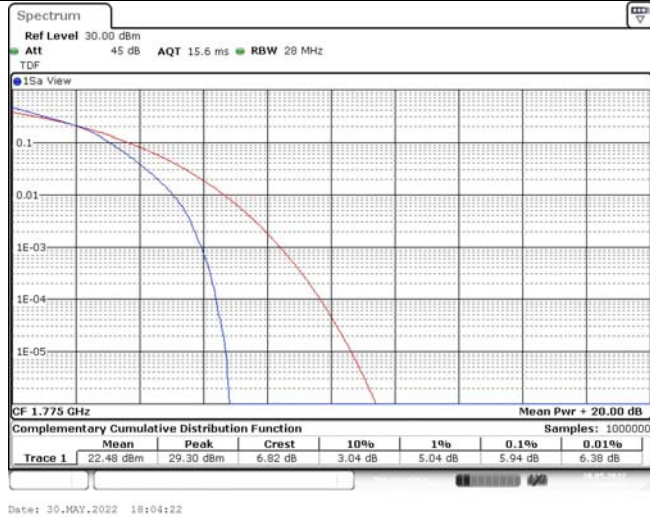

Band66-10MHz-16QAM-132622-50RB#0