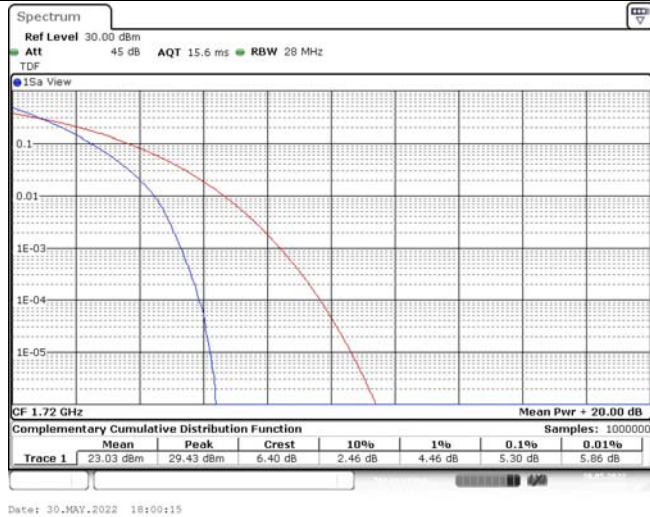

Band66-20MHz-QPSK-132072-1RB#0

Date: 30.MAY.2022 18:00:15

Band66-20MHz-QPSK-132072-100RB#0