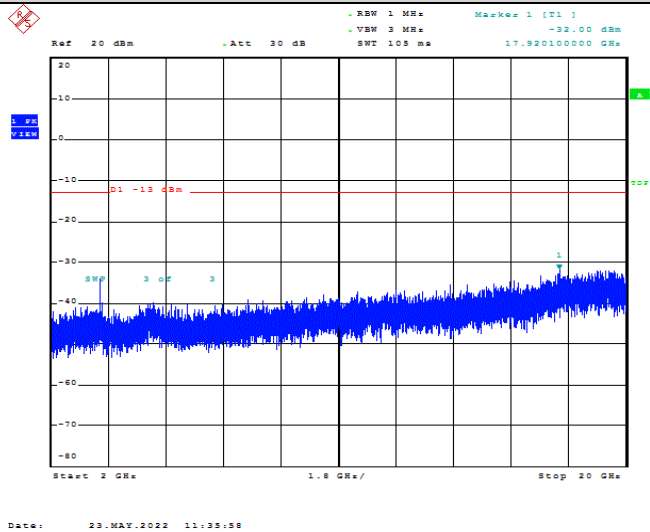

Band66-3MHz-16QAM-132322-1RB#0-Range2:1000~2000MHz

Band66-3MHz-16QAM-132322-1RB#0-Range3:2000~132022MHz