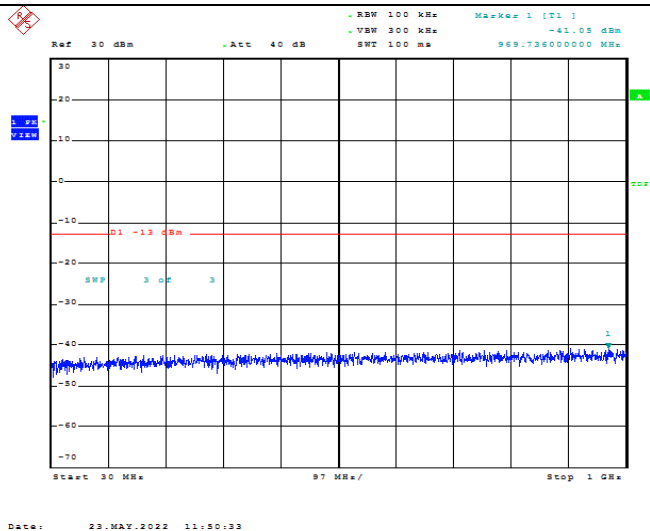

Date: 23.MAY.2022 11:50:33