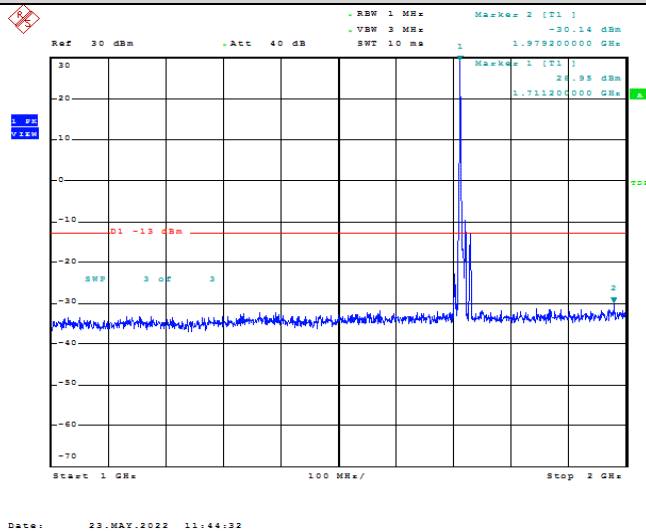

Band66-10MHz-QPSK-132022-1RB#0-Range1:30~1000MHz

Date: 23.MAY.2022 11:44:32