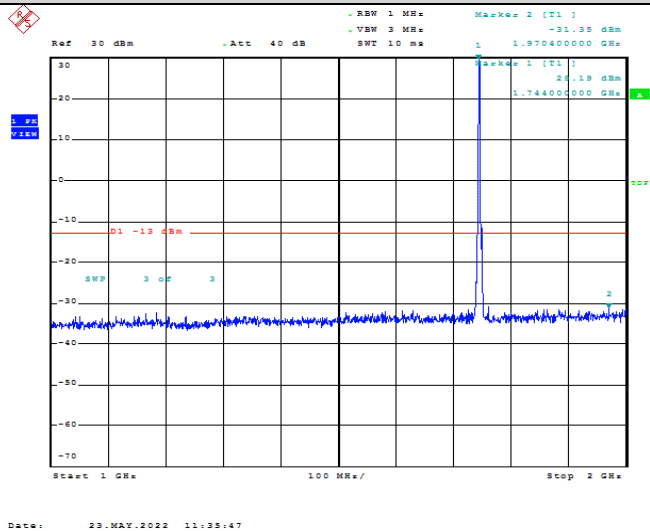

Band66-3MHz-16QAM-132322-1RB#0-Range1:30~1000MHz