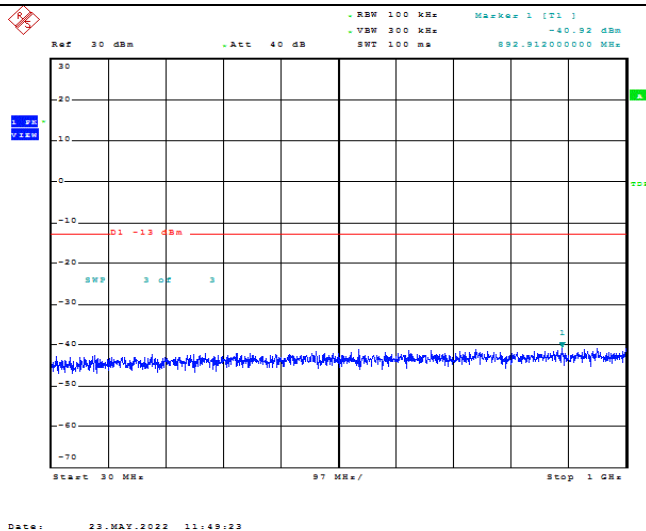

Date: 23.MAY.2022 11:49:23