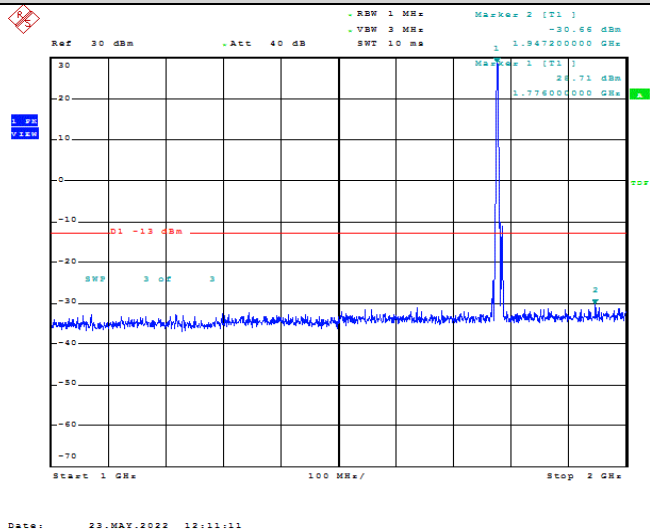

Band66-5MHz-16QAM-132647-1RB#0-Range1:30~1000MHz

Date: 23.MAY.2022 12:11:11