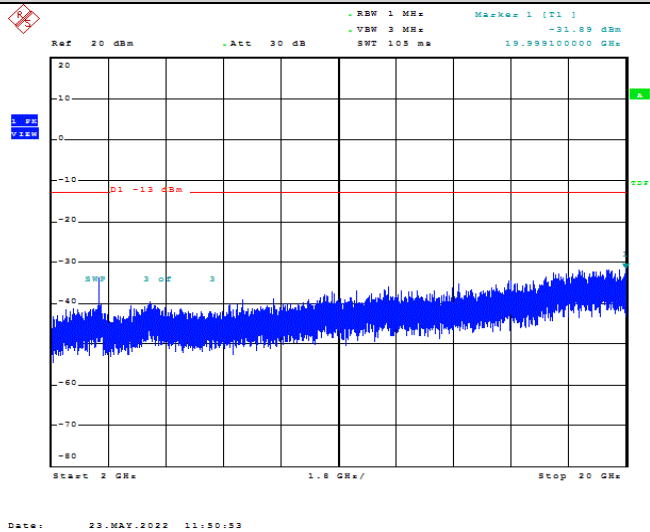

Band66-15MHz-16QAM-132322-1RB#0-Range2:1000~2000MHz

Date: 23.MAY.2022 11:50:53

Band66-15MHz-16QAM-132322-1RB#0-Range3:2000~132022MHz