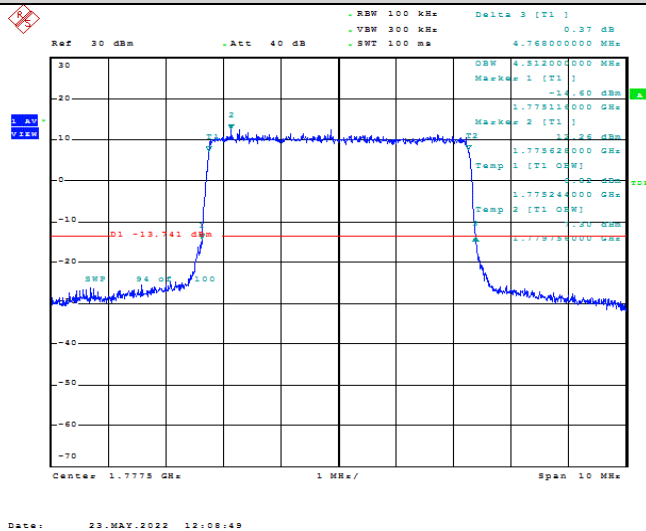

Band66-3MHz-16QAM-132657-15RB#0-2.702

Date: 23.MAY.2022 12:08:49