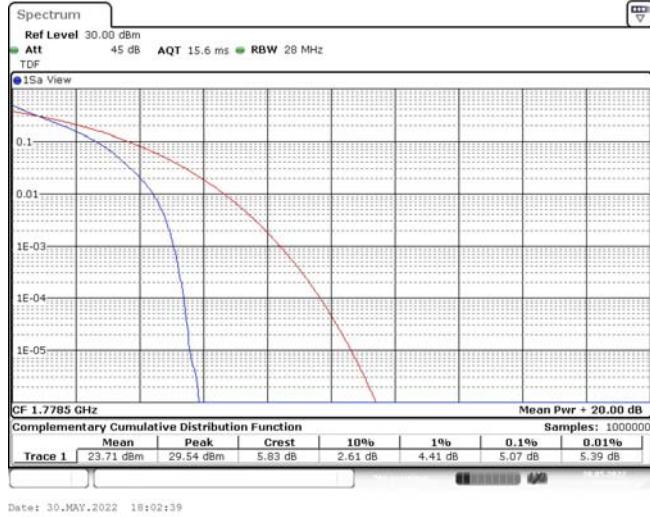

Band66-3MHz-QPSK-132657-1RB#0

Date: 30.MAY.2022 18:02:39

Band66-3MHz-QPSK-132657-15RB#0