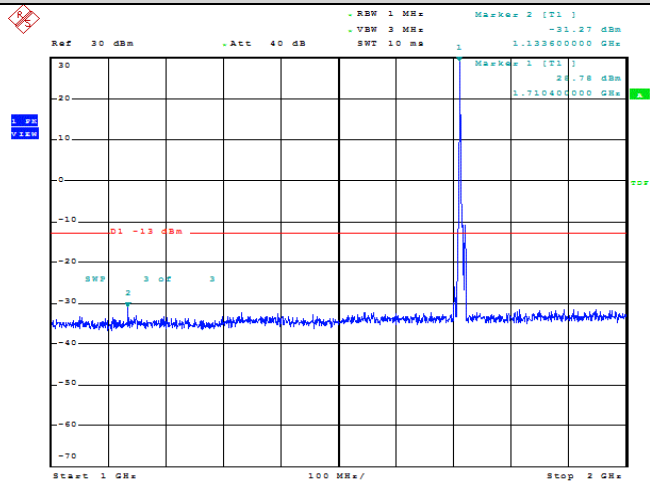

Date: 23.MAY.2022 11:39:56

Band66-5MHz-QPSK-132322-1RB#0-Range1:30~1000MHz

Date: 23.MAY.2022 11:40:06

Band66-5MHz-QPSK-132322-1RB#0-Range2:1000~2000MHz

Date: 23.MAY.2022 11:40:17

Band66-5MHz-QPSK-132322-1RB#0-Range3:2000~132022MHz