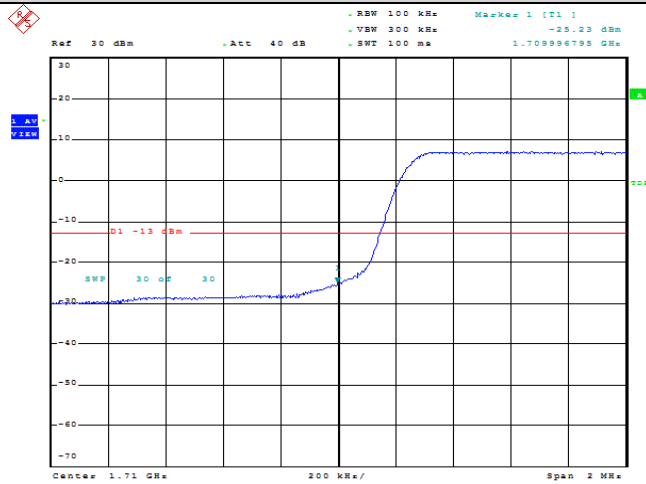

Band66-5MHz-QPSK-132322-1RB#24

Date: 23.MAY.2022 11:38:25

Band66-5MHz-QPSK-132322-25RB#0