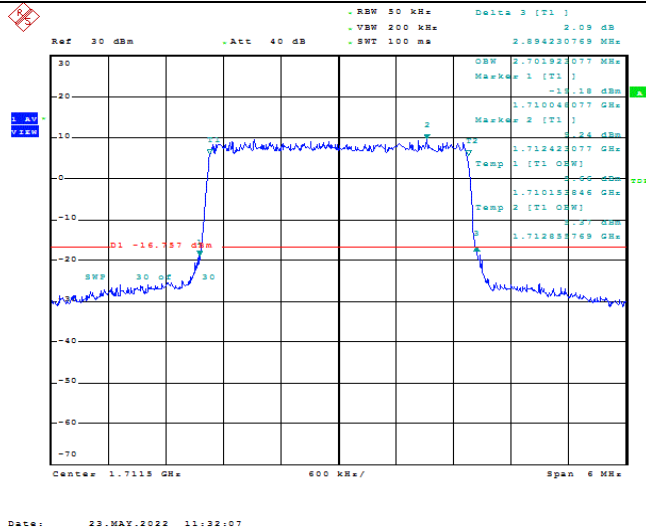

Band66-3MHz-16QAM-131987-15RB#0-2.702