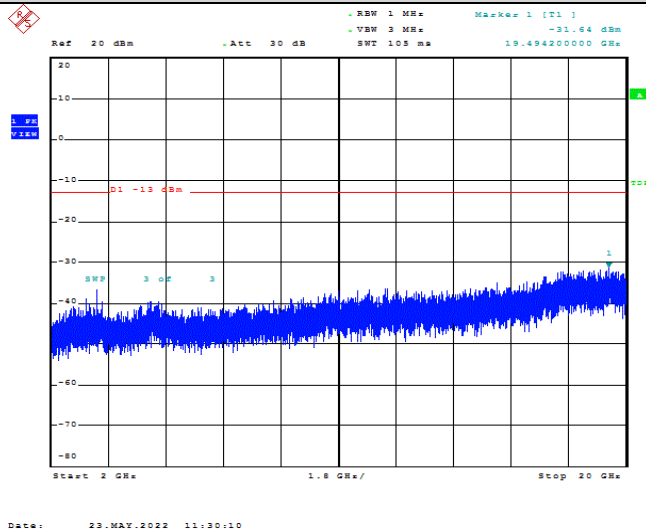

Band66-1.4MHz-16QAM-131979-1RB#0-Range2:1000~2000MHz

Date: 23.MAY.2022 11:30:10

Band66-1.4MHz-16QAM-131979-1RB#0-Range3:2000~132022MHz