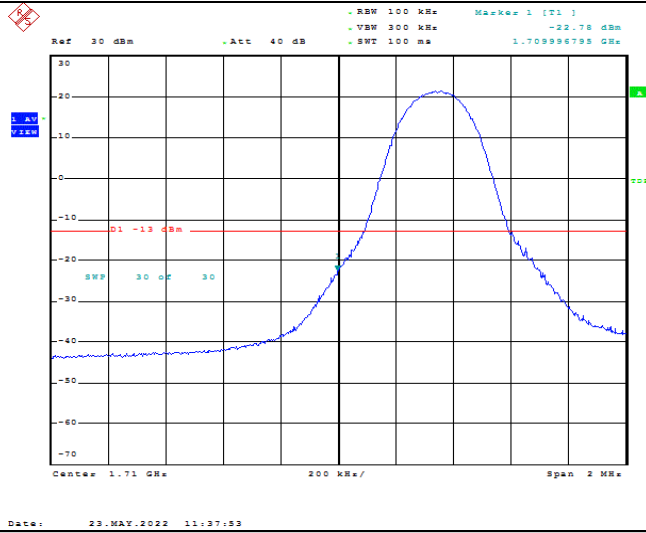

Band66-5MHz-16QAM-132322-1RB#0