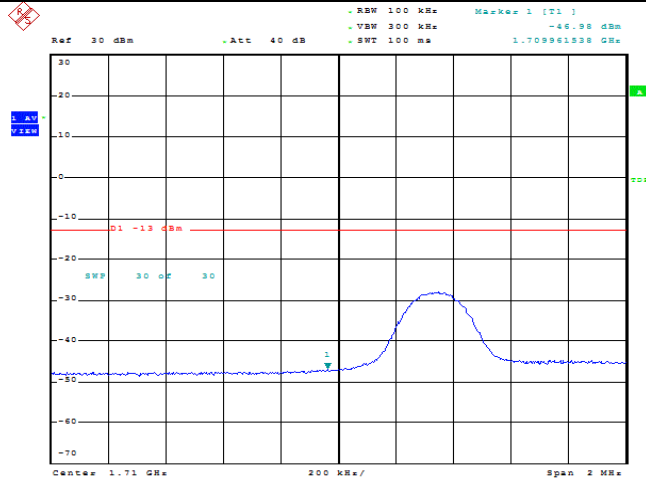

Band66-5MHz-QPSK-132322-1RB#0

Date: 23.MAY.2022 11:38:04