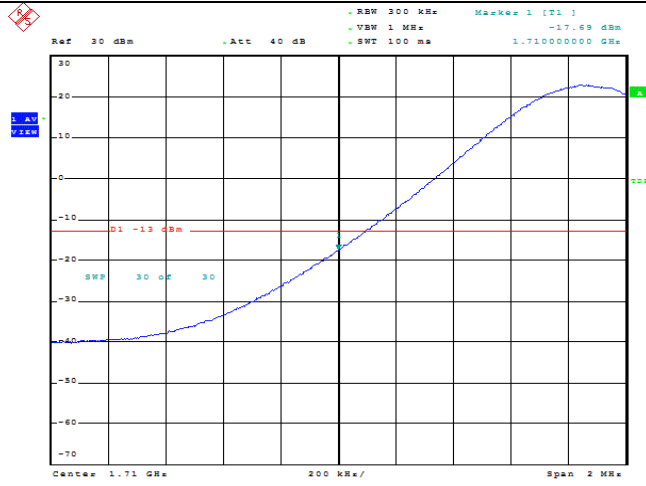

Date: 23.MAY.2022 11:44:12

Band66-10MHz-16QAM-132022-50RB#0

Date: 23.MAY.2022 11:47:44

Band66-15MHz-QPSK-132047-1RB#0

Date: 23.MAY.2022 11:48:05

Band66-15MHz-QPSK-132047-1RB#74

Date: 23.MAY.2022 11:48:27

Band66-15MHz-QPSK-132047-75RB#0