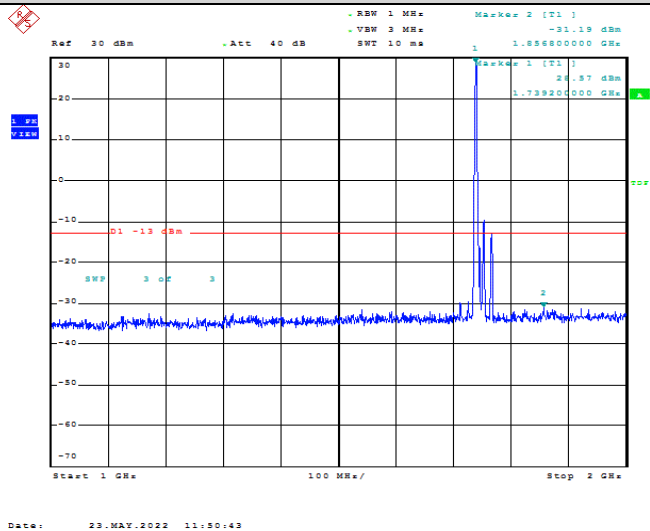

Date: 23.MAY.2022 11:49:32

Band66-15MHz-16QAM-132047-1RB#0-Range2:1000~2000MHz

Date: 23.MAY.2022 11:49:43

Band66-15MHz-16QAM-132047-1RB#0-Range3:2000~132022MHz

Date: 23.MAY.2022 11:50:33

Band66-15MHz-16QAM-132322-1RB#0-Range1:30~1000MHz