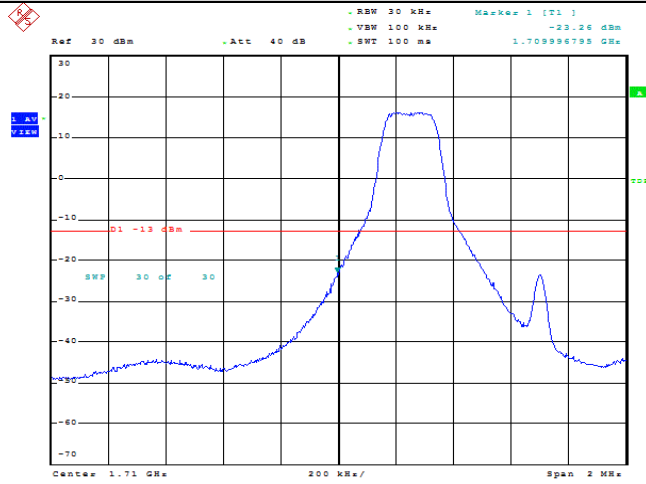

Test Graphs

Band66-1.4MHz-QPSK-131979-1RB#0

Band66-1.4MHz-QPSK-131979-1RB#5

Band66-1.4MHz-QPSK-131979-6RB#0

Date: 23.MAY.2022 11:28:22

Band66-1.4MHz-16QAM-131979-1RB#0

Date: 23.MAY.2022 11:28:43

Band66-1.4MHz-16QAM-131979-1RB#5