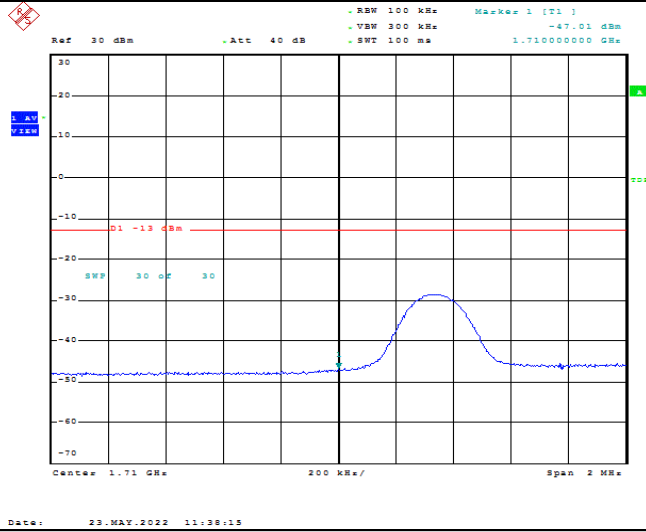

Date: 23.MAY.2022 11:39:11

Band66-5MHz-QPSK-132322-1RB#24

Date: 23.MAY.2022 11:39:32

Band66-5MHz-QPSK-132322-25RB#0

Band66-5MHz-16QAM-132322-1RB#0

Band66-5MHz-16QAM-132322-1RB#24

Band66-5MHz-16QAM-132322-25RB#0