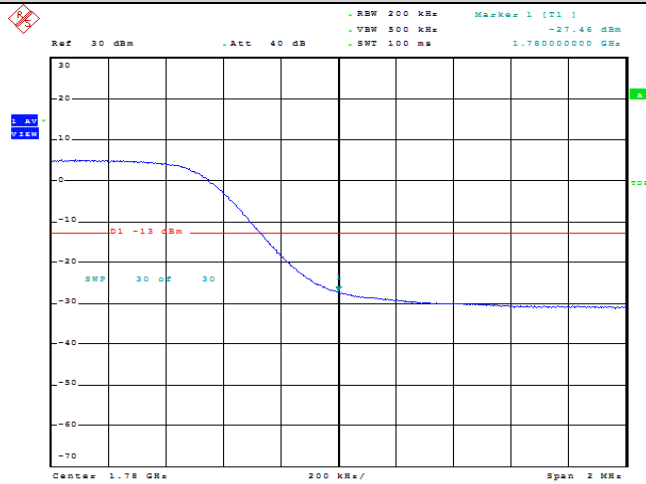

Band66-10MHz-16QAM-132622-1RB#49

Date: 23.MAY.2022 12:16:00

Band66-10MHz-16QAM-132622-50RB#0