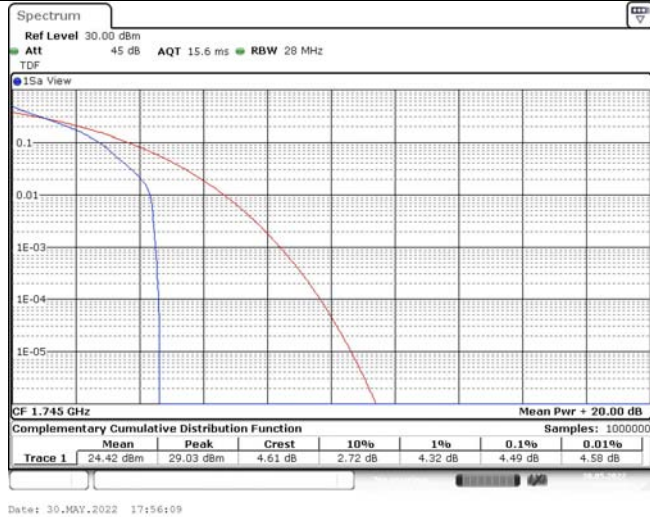

Band66-5MHz-QPSK-132322-1RB#0