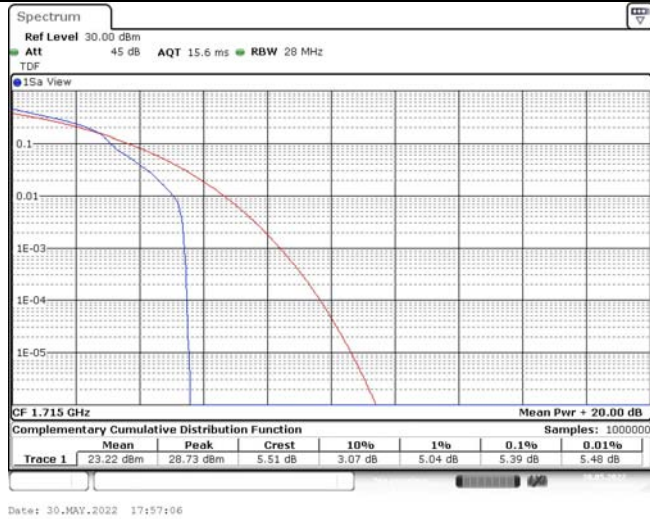

Band66-10MHz-16QAM-132022-1RB#0