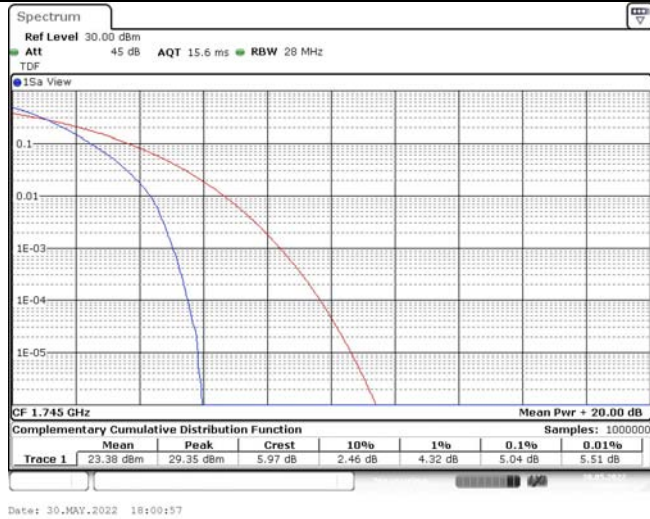

Band66-20MHz-QPSK-132322-100RB#0