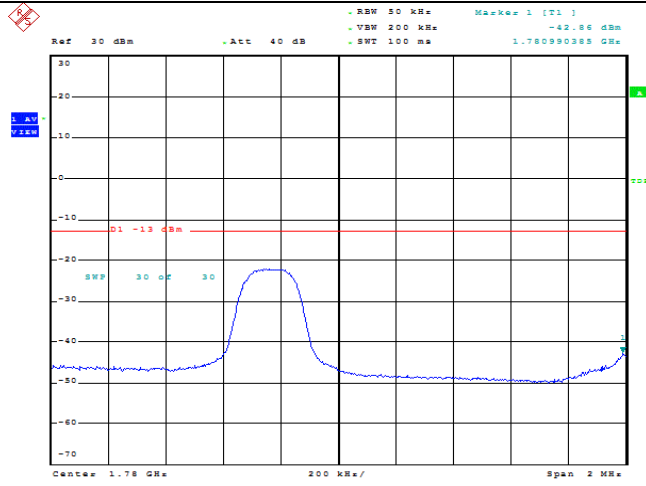

Band66-1.4MHz-QPSK-132665-1RB#0

Band66-1.4MHz-QPSK-132665-1RB#5

Band66-1.4MHz-QPSK-132665-6RB#0

Band66-1.4MHz-16QAM-132665-1RB#0

Band66-1.4MHz-16QAM-132665-1RB#5

Band66-1.4MHz-16QAM-132665-6RB#0

Date: 23.MAY.2022 12:03:27