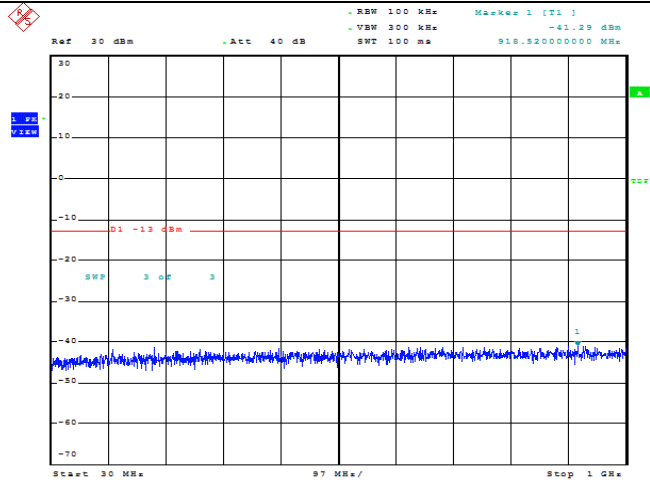

Date: 23.MAY.2022 11:59:26

Band66-1.4MHz-16QAM-132665-1RB#0-Range1:30~1000MHz

Date: 23.MAY.2022 11:59:36

Band66-1.4MHz-16QAM-132665-1RB#0-Range2:1000~2000MHz

Date: 23.MAY.2022 11:59:46

Band66-1.4MHz-16QAM-132665-1RB#0-Range3:2000~132022MHz