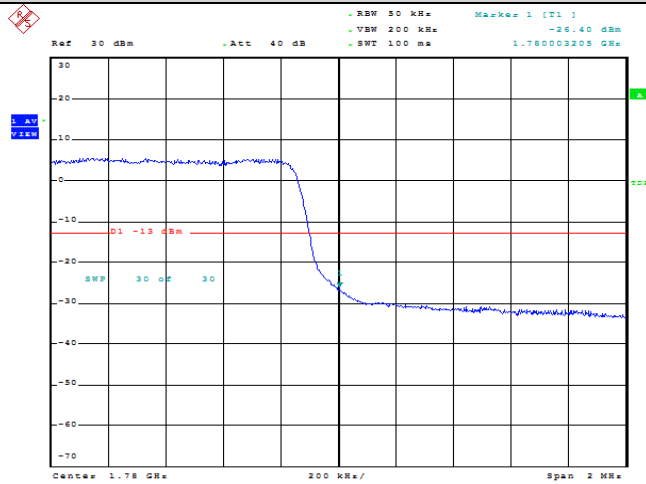

Band66-3MHz-16QAM-132657-1RB#14

Date: 23.MAY.2022 12:04:19

Band66-3MHz-16QAM-132657-15RB#0