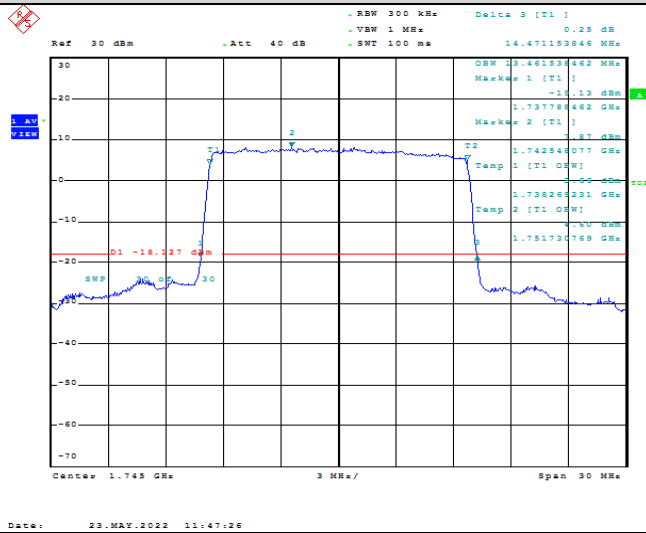

Band66-15MHz-16QAM-132047-75RB#0-13.462