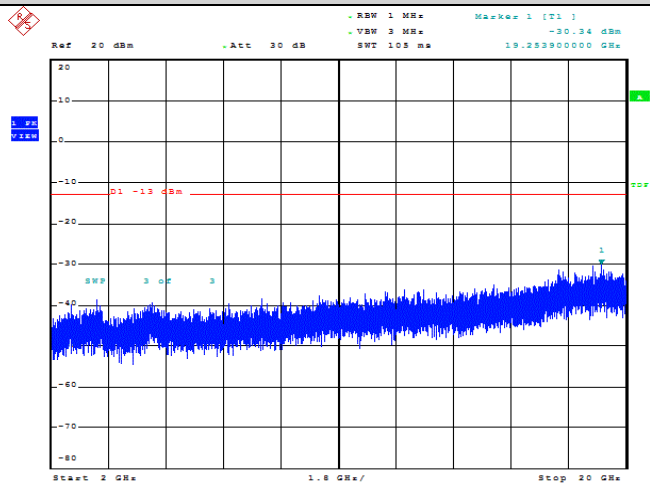

Date: 23.MAY.2022 11:39:56

Band66-5MHz-QPSK-132322-1RB#0-Range1:30~1000MHz

Date: 23.MAY.2022 11:40:06

Band66-5MHz-QPSK-132322-1RB#0-Range2:1000~2000MHz

Date: 23.MAY.2022 11:40:17

Band66-5MHz-QPSK-132322-1RB#0-Range3:2000~132022MHz