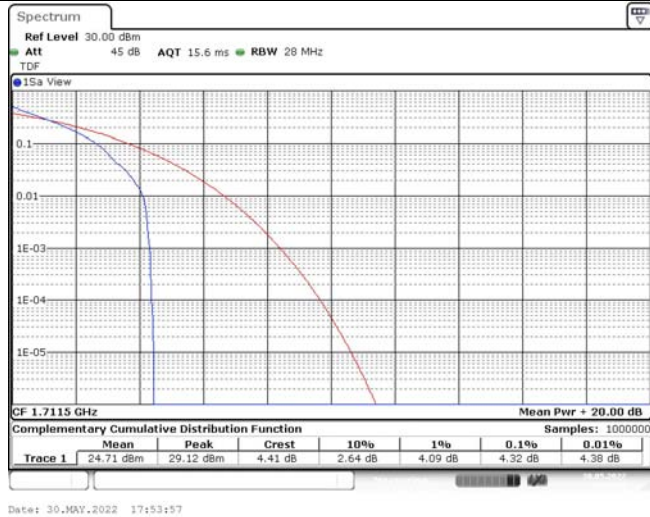

Band66-3MHz-QPSK-131987-1RB#0