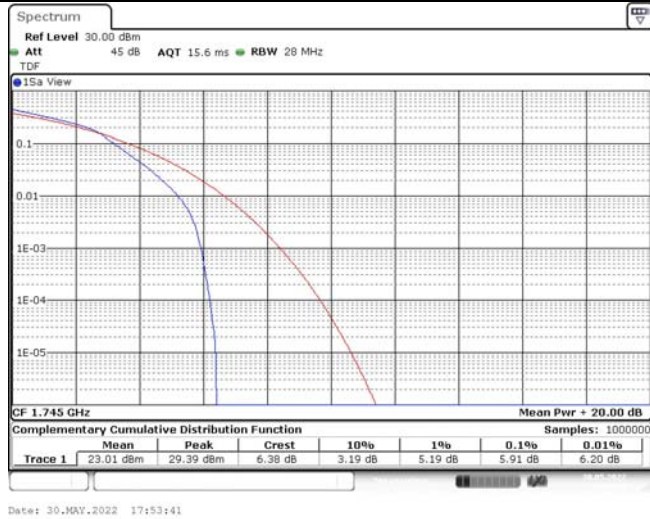

Band66-1.4MHz-16QAM-132322-6RB#0