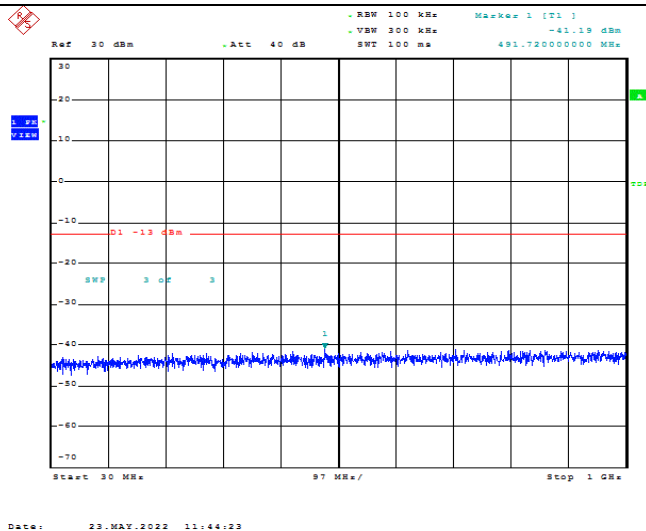

Date: 23.MAY.2022 11:41:41

Band66-5MHz-16QAM-132322-1RB#0-Range1:30~1000MHz

Date: 23.MAY.2022 11:41:51

Band66-5MHz-16QAM-132322-1RB#0-Range2:1000~2000MHz

Date: 23.MAY.2022 11:42:02

Band66-5MHz-16QAM-132322-1RB#0-Range3:2000~132022MHz