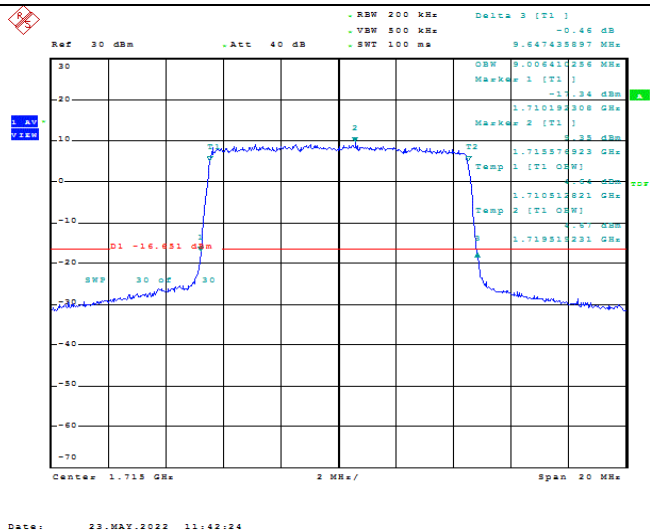

Date: 23.MAY.2022 11:42:24