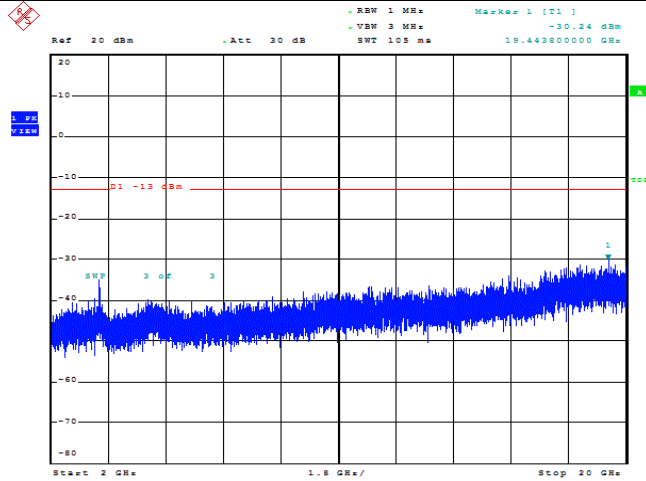

Band66-5MHz-16QAM-132322-1RB#0-Range2:1000~2000MHz

Date: 23.MAY.2022 11:42:02

Band66-5MHz-16QAM-132322-1RB#0-Range3:2000~132022MHz