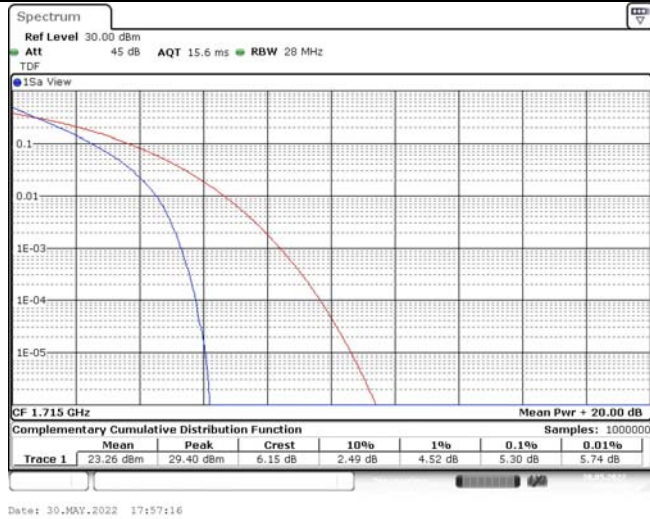

Band66-10MHz-QPSK-132022-50RB#0