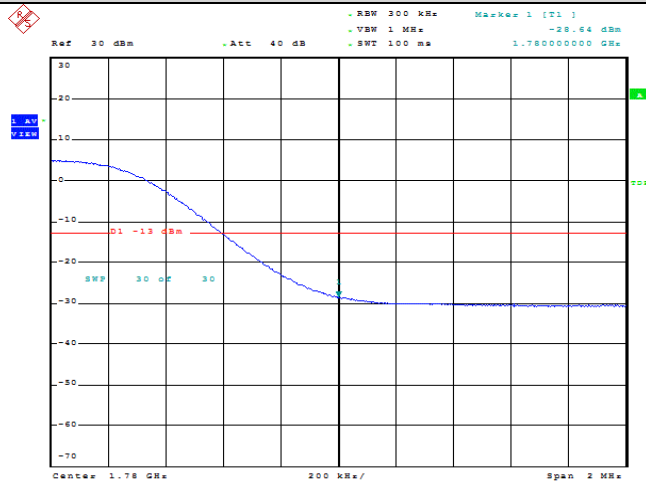

Date: 23.MAY.2022 12:21:38

Band66-15MHz-QPSK-132597-75RB#0

Date: 23.MAY.2022 12:21:06

Band66-15MHz-16QAM-132597-1RB#0

Date: 23.MAY.2022 12:21:27

Band66-15MHz-16QAM-132597-1RB#74

Date: 23.MAY.2022 12:21:49

Band66-15MHz-16QAM-132597-75RB#0