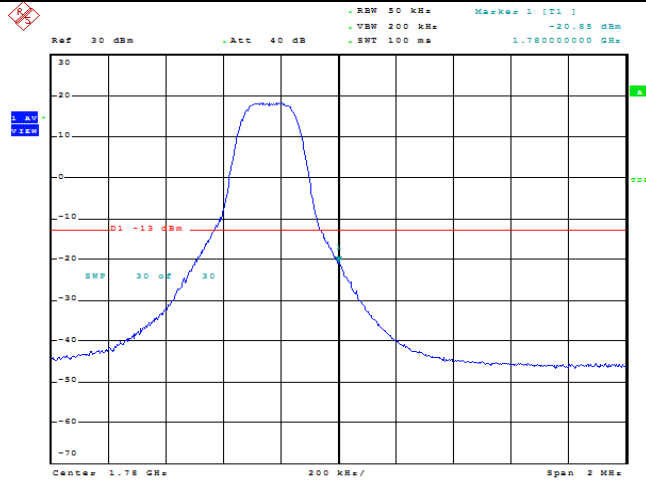

Band66-3MHz-QPSK-132657-1RB#0

Date: 23.MAY.2022 12:03:48

Band66-3MHz-QPSK-132657-1RB#14

Date: 23.MAY.2022 12:04:09

Band66-3MHz-QPSK-132657-15RB#0

Date: 23.MAY.2022 12:03:37

Band66-3MHz-16QAM-132657-1RB#0

Date: 23.MAY.2022 12:03:58