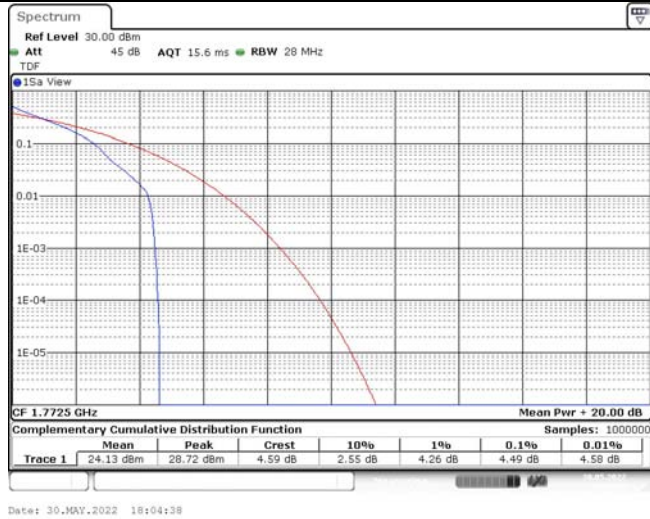

Band66-15MHz-QPSK-132597-1RB#0