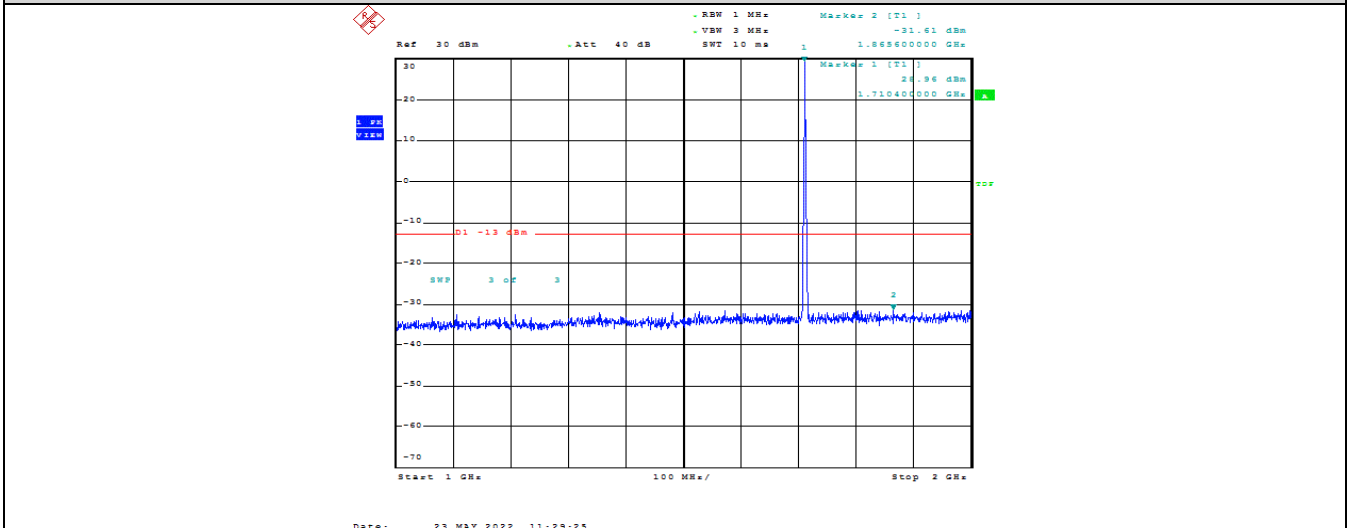

Band66-1.4MHz-QPSK-131979-1RB#0-Range2:1000~2000MHz