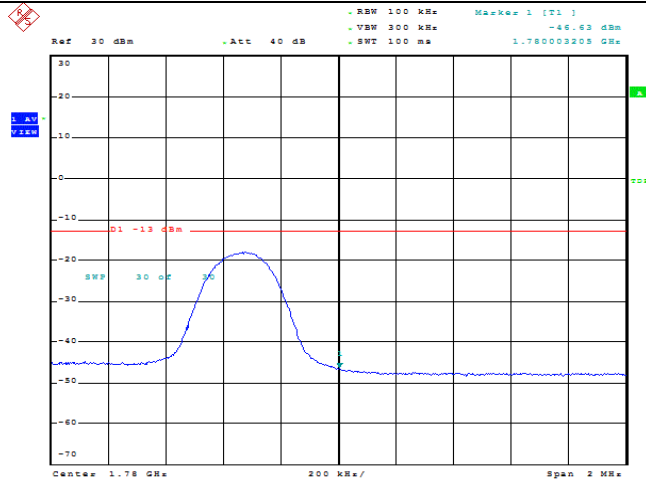

Date: 23.MAY.2022 12:09:22