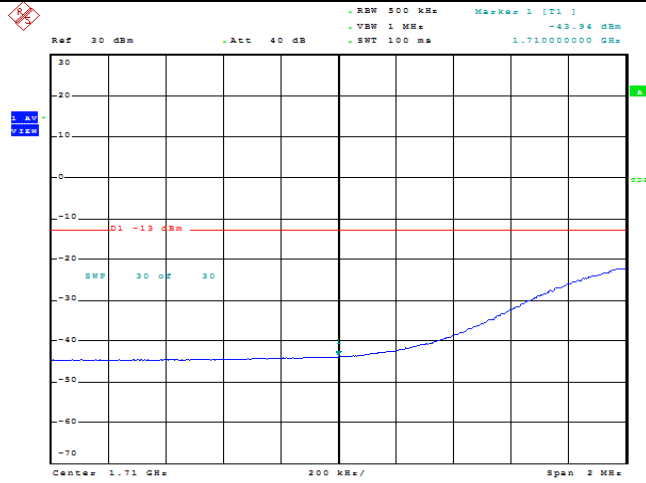

Date: 23.MAY.2022 11:47:54

Band66-15MHz-16QAM-132047-1RB#0

Date: 23.MAY.2022 11:48:16

Band66-15MHz-16QAM-132047-1RB#74

Date: 23.MAY.2022 11:48:38

Band66-15MHz-16QAM-132047-75RB#0

Date: 23.MAY.2022 11:52:09

Band66-20MHz-QPSK-132072-1RB#0