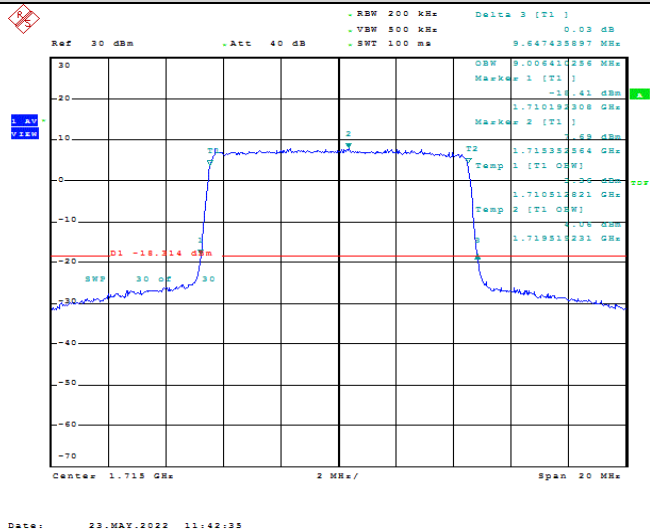

Band66-10MHz-QPSK-132322-50RB#0-9.006

Date: 23.MAY.2022 11:42:35

Band66-10MHz-16QAM-132022-50RB#0-9.006