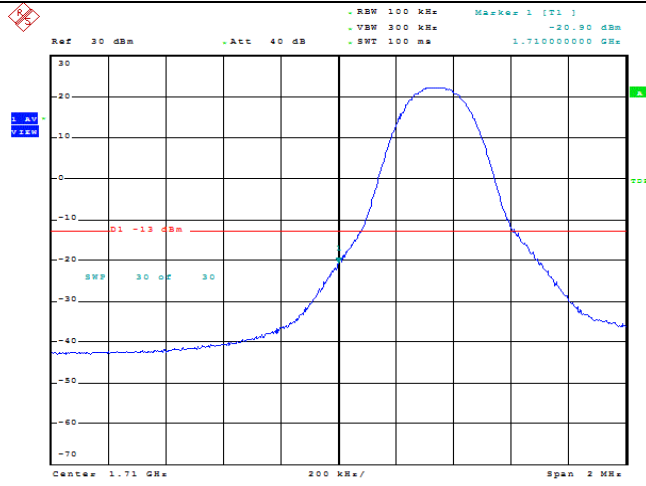

Date: 23.MAY.2022 11:29:04

Band66-1.4MHz-16QAM-131979-6RB#0

Date: 23.MAY.2022 11:33:00

Band66-3MHz-16QAM-131987-1RB#0

Date: 23.MAY.2022 11:33:21

Band66-3MHz-16QAM-131987-1RB#14

Date: 23.MAY.2022 11:33:42

Band66-3MHz-16QAM-131987-15RB#0