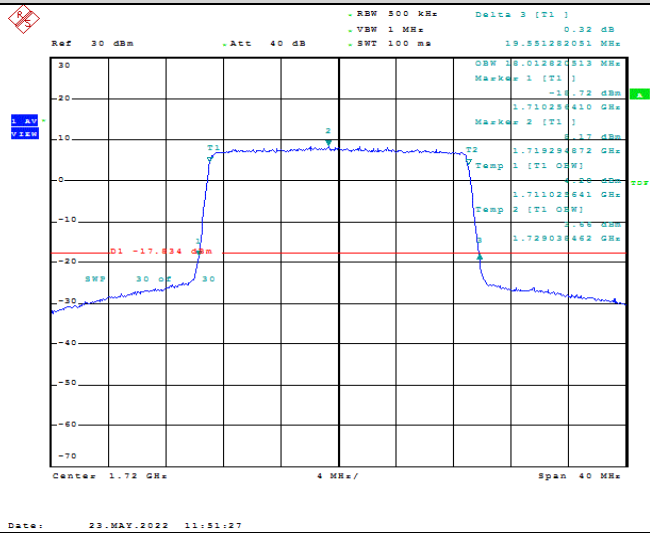

Band66-20MHz-QPSK-132322-100RB#0-17.949

Band66-20MHz-16QAM-132072-100RB#0-18.013