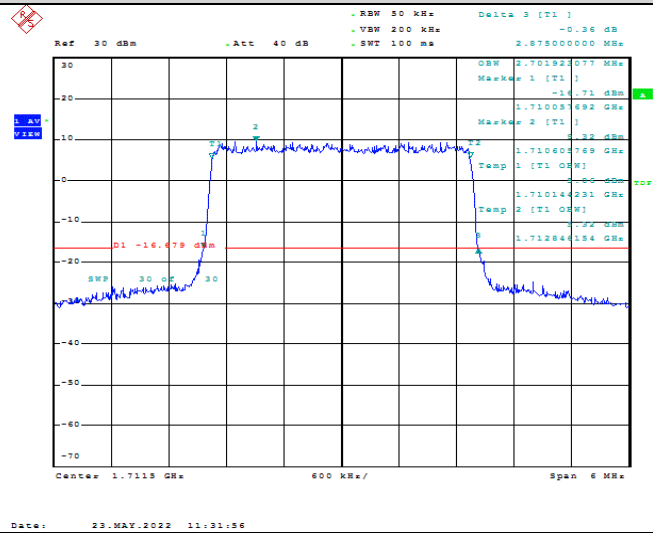

Band66-3MHz-QPSK-131987-15RB#0-2.702