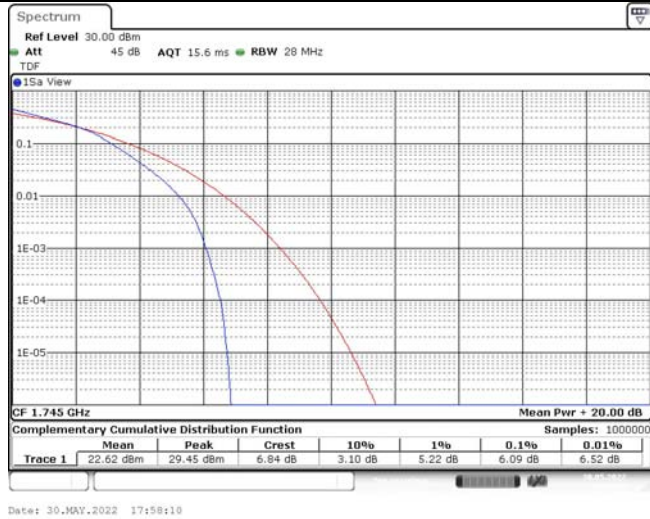

Band66-10MHz-16QAM-132322-50RB#0