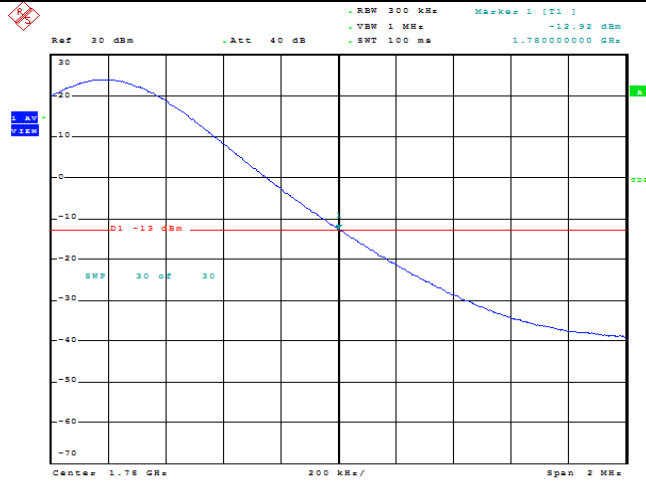

Date: 23.MAY.2022 12:15:38

Band66-10MHz-16QAM-132622-1RB#49

Date: 23.MAY.2022 12:16:00

Band66-10MHz-16QAM-132622-50RB#0

Date: 23.MAY.2022 12:20:55

Band66-15MHz-QPSK-132597-1RB#0

Date: 23.MAY.2022 12:21:16

Band66-15MHz-QPSK-132597-1RB#74