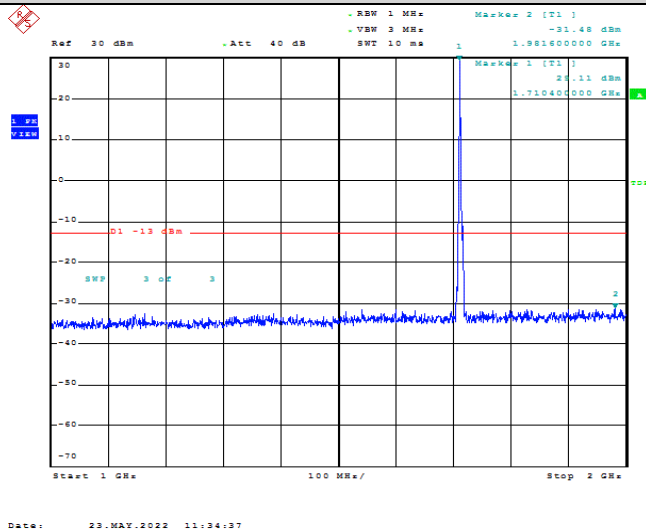

Band66-3MHz-16QAM-131987-1RB#0-Range1:30~1000MHz

Date: 23.MAY.2022 11:34:37