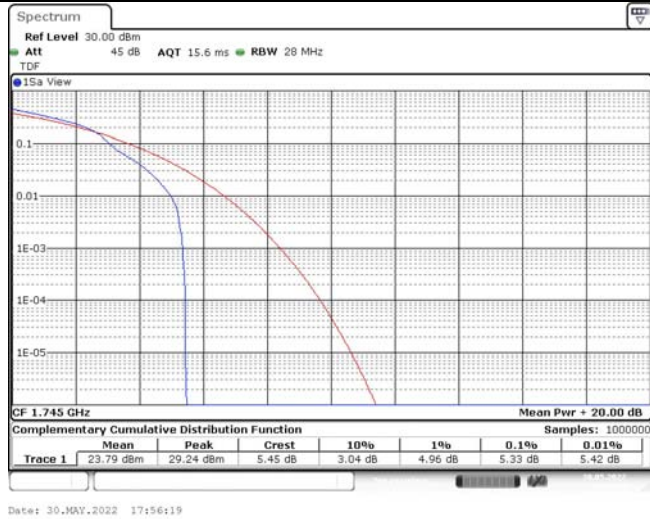

Band66-5MHz-16QAM-132322-1RB#0