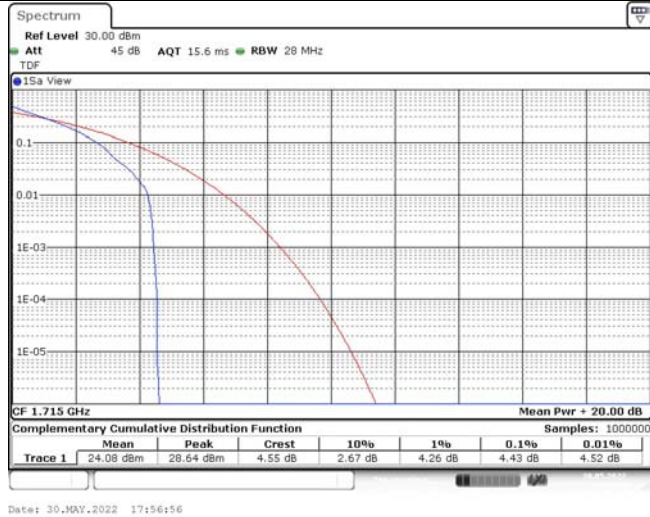

Band66-10MHz-QPSK-132022-1RB#0