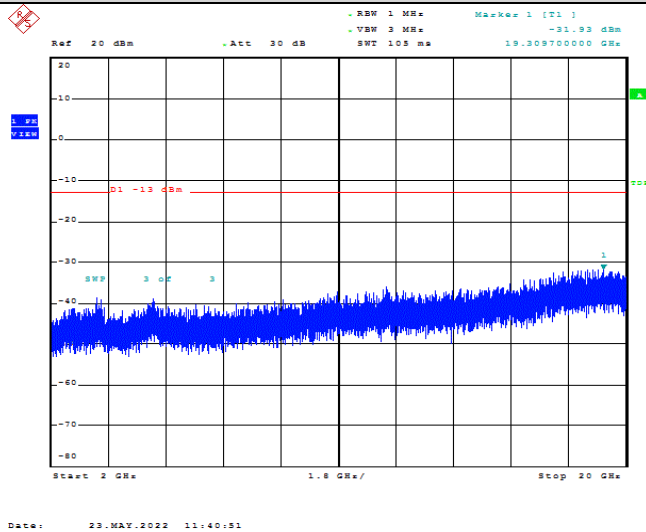

Band66-5MHz-16QAM-132322-1RB#0-Range2:1000~2000MHz

Date: 23.MAY.2022 11:40:51

Band66-5MHz-16QAM-132322-1RB#0-Range3:2000~132022MHz