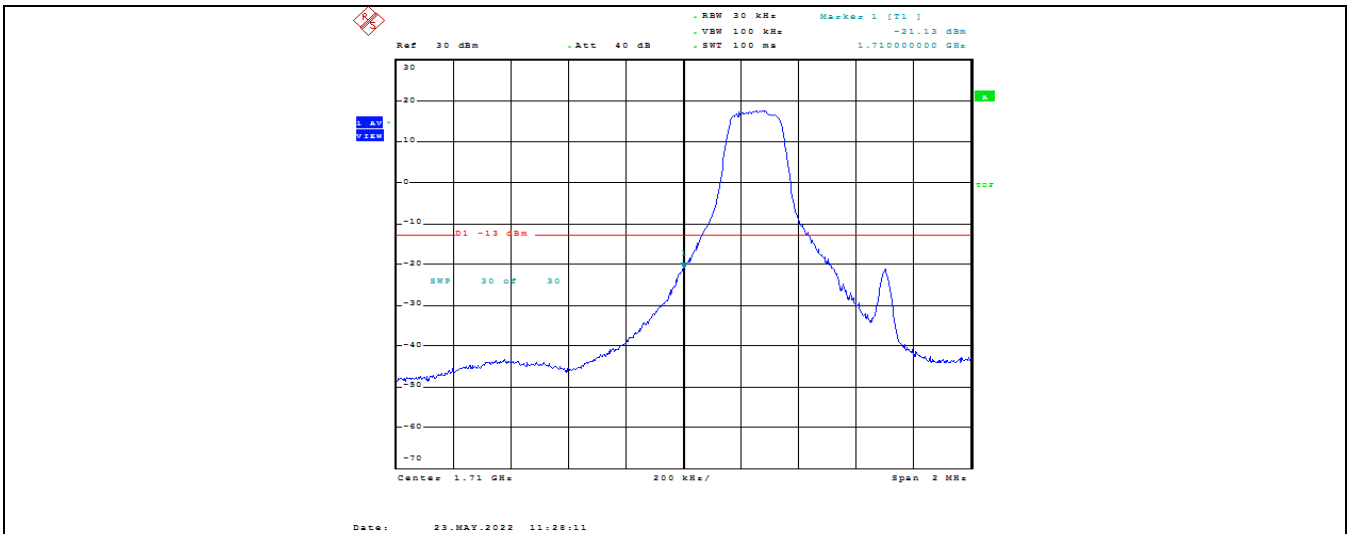

Test Graphs

Band66-1.4MHz-QPSK-131979-1RB#0