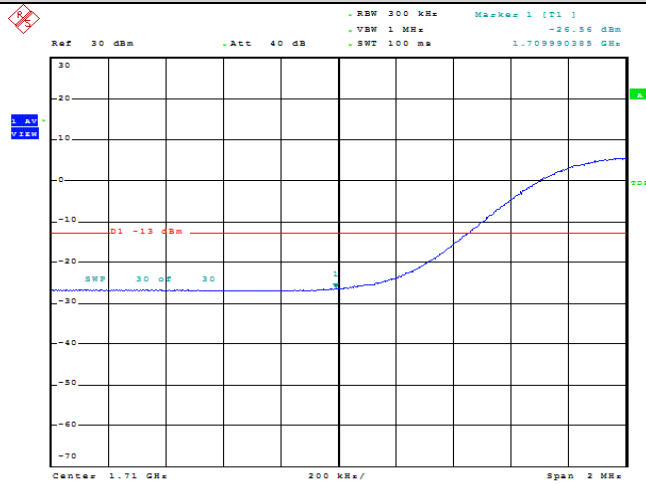

Band66-15MHz-16QAM-132047-1RB#74

Date: 23.MAY.2022 11:48:38

Band66-15MHz-16QAM-132047-75RB#0