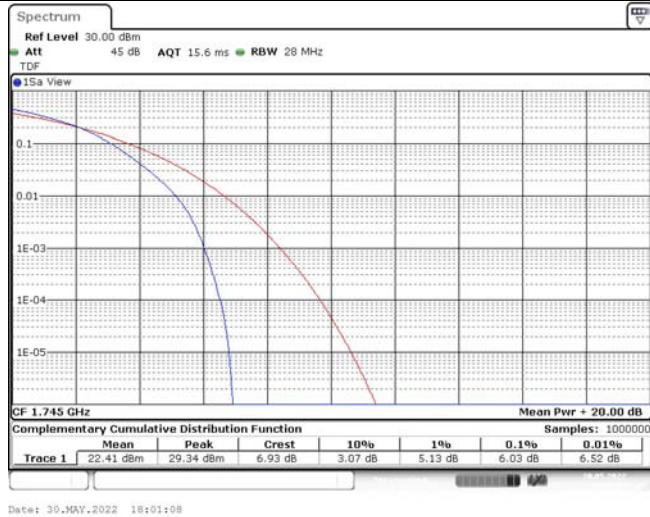

Band66-20MHz-16QAM-132322-100RB#0