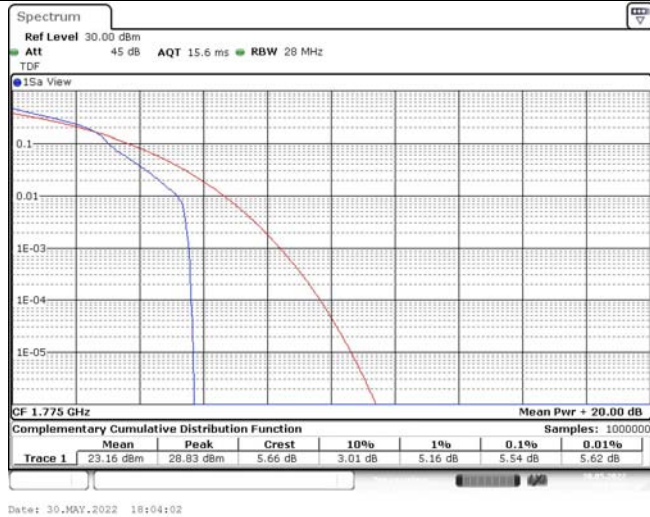

Band66-10MHz-16QAM-132622-1RB#0