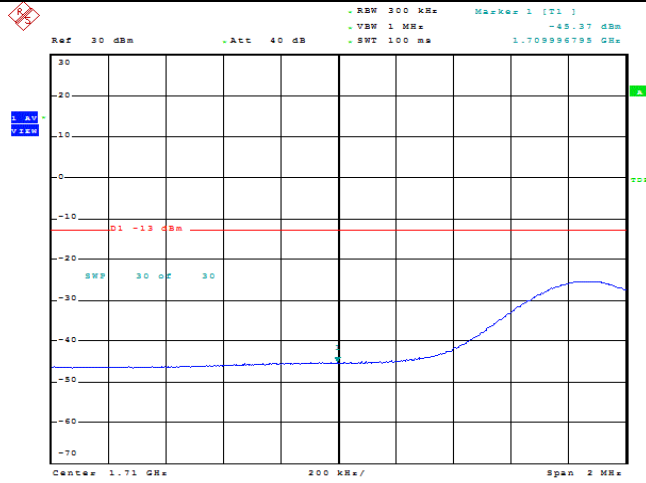

Band66-15MHz-QPSK-132047-1RB#0

Date: 23.MAY.2022 11:48:05