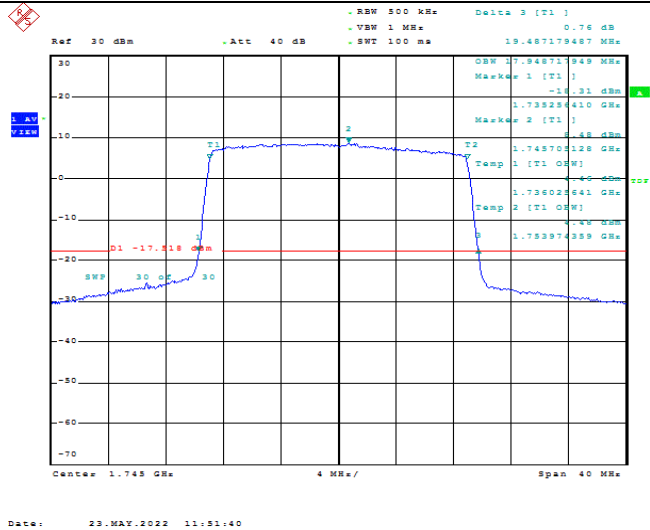

Band66-20MHz-QPSK-132322-100RB#0-17.949

Band66-20MHz-16QAM-132072-100RB#0-18.013

Band66-20MHz-16QAM-132322-100RB#0-17.949