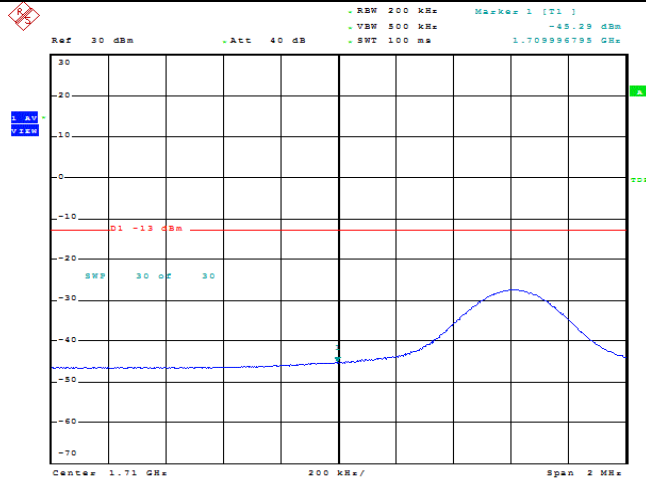

Date: 23.MAY.2022 11:39:00

Band66-5MHz-16QAM-132322-1RB#0

Date: 23.MAY.2022 11:39:21

Band66-5MHz-16QAM-132322-1RB#24

Date: 23.MAY.2022 11:39:43

Band66-5MHz-16QAM-132322-25RB#0

Date: 23.MAY.2022 11:43:18

Band66-10MHz-QPSK-132022-1RB#0