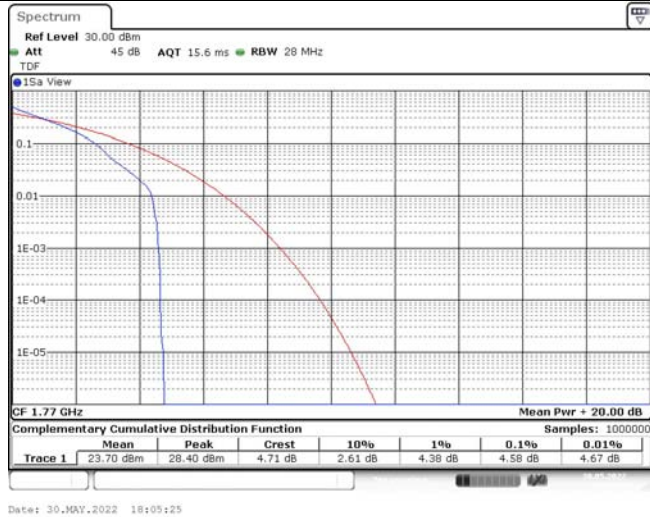

Band66-20MHz-QPSK-132572-1RB#0