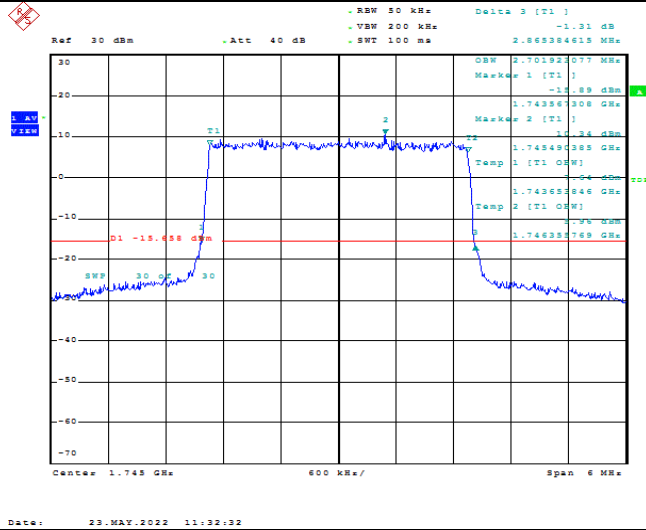

Band66-3MHz-16QAM-132322-15RB#0-2.702