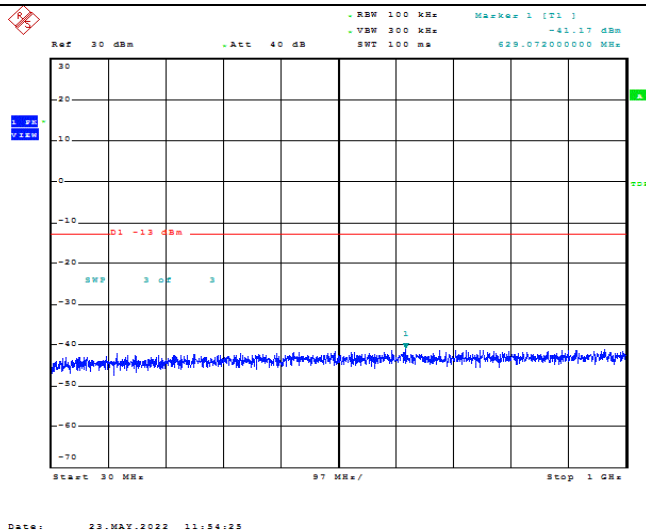

Band66-20MHz-QPSK-132322-1RB#0-Range1:30~1000MHz

Band66-20MHz-QPSK-132322-1RB#0-Range2:1000~2000MHz

Band66-20MHz-QPSK-132322-1RB#0-Range3:2000~132022MHz