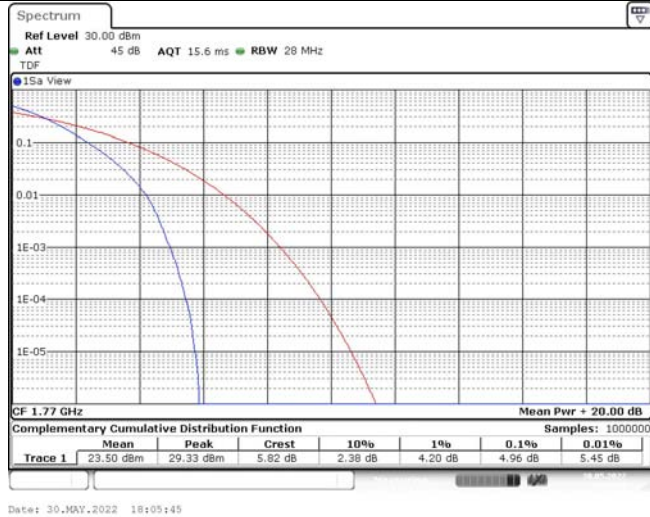

Band66-20MHz-QPSK-132572-100RB#0