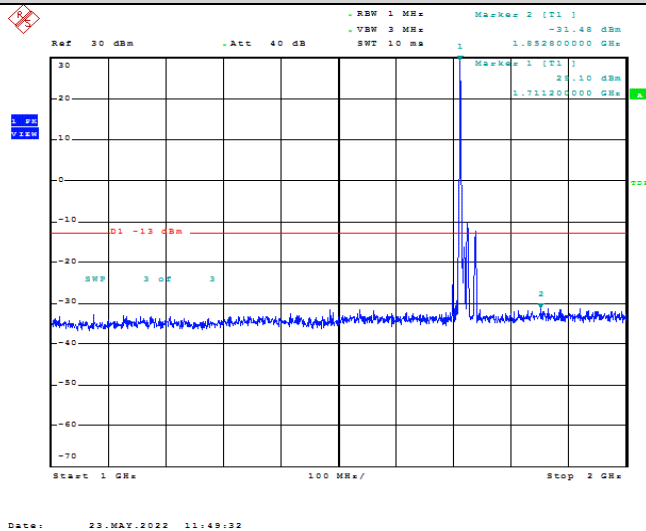

Date: 23.MAY.2022 11:50:09

Band66-15MHz-QPSK-132322-1RB#0-Range2:1000~2000MHz

Date: 23.MAY.2022 11:50:19

Band66-15MHz-QPSK-132322-1RB#0-Range3:2000~132022MHz

Date: 23.MAY.2022 11:49:23

Band66-15MHz-16QAM-132047-1RB#0-Range1:30~1000MHz