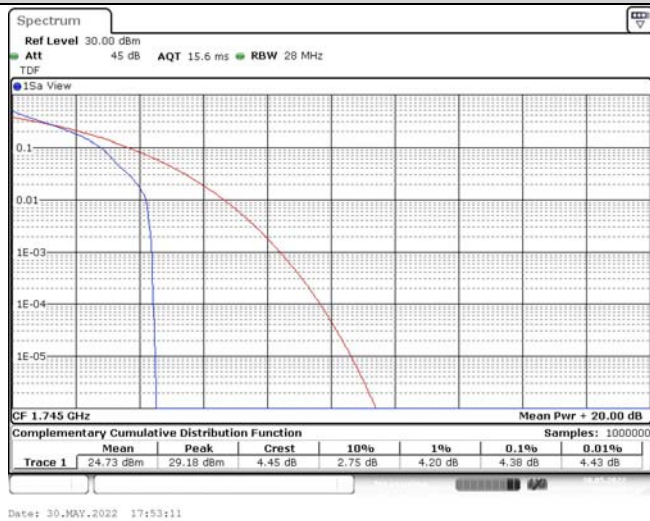

Band66-1.4MHz-QPSK-132322-1RB#0