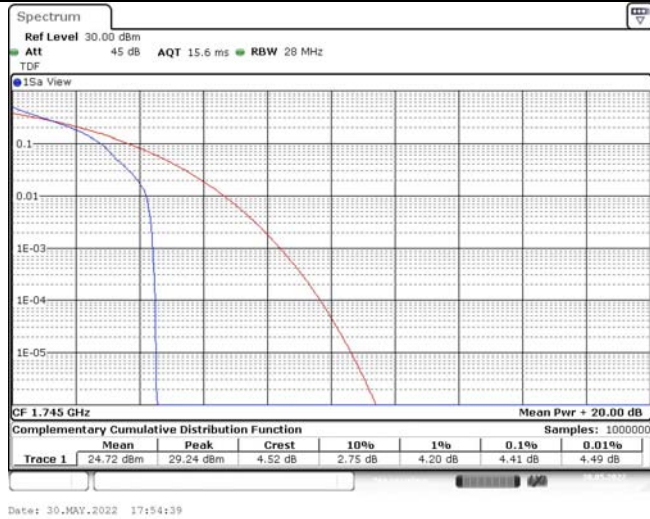

Band66-3MHz-QPSK-131987-15RB#0