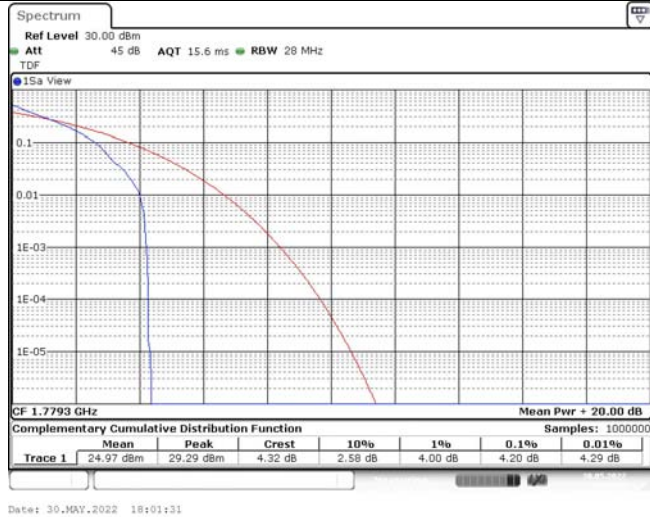

Band66-1.4MHz-QPSK-132665-1RB#0

Band66-1.4MHz-QPSK-132665-6RB#0

Band66-1.4MHz-16QAM-132665-1RB#0