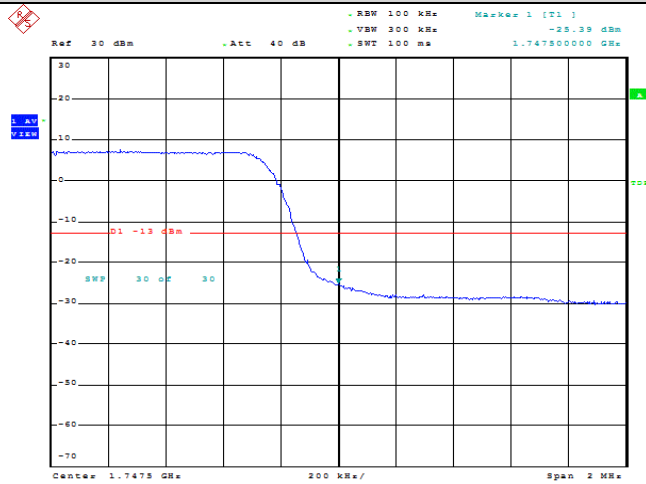

Band66-5MHz-QPSK-132322-1RB#24

Date: 23.MAY.2022 11:39:32

Band66-5MHz-QPSK-132322-25RB#0