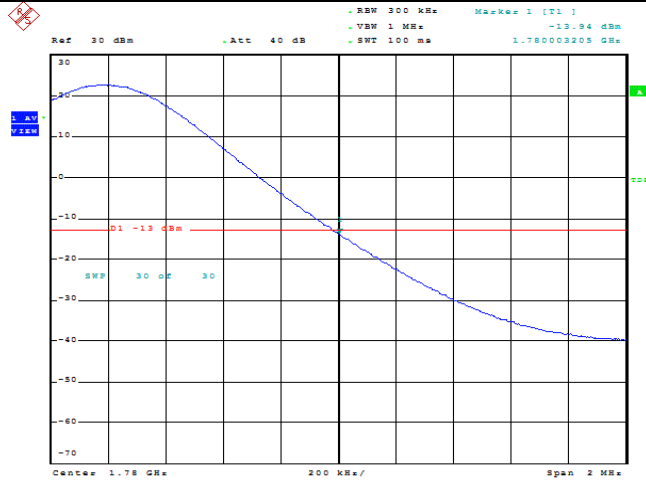

Band66-15MHz-16QAM-132597-1RB#0

Date: 23.MAY.2022 12:21:27