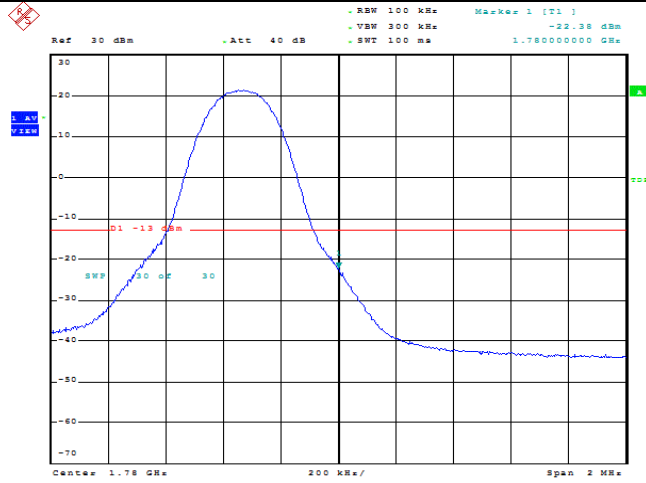

Band66-5MHz-16QAM-132647-1RB#0

Date: 23.MAY.2022 12:09:54