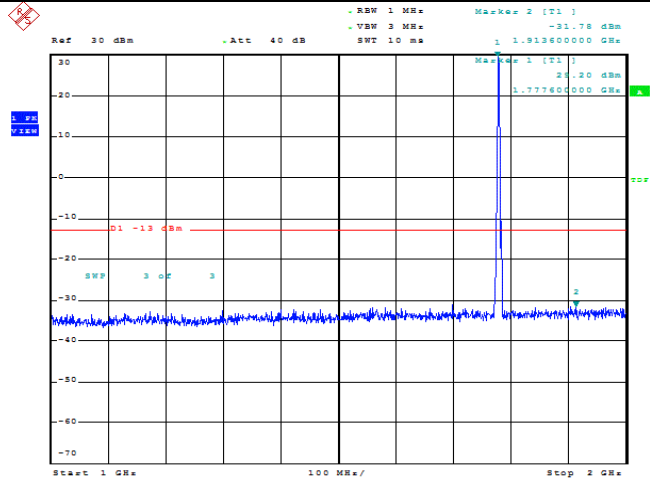

Band66-3MHz-QPSK-132657-1RB#0-Range1:30~1000MHz

Date: 23.MAY.2022 12:04:40