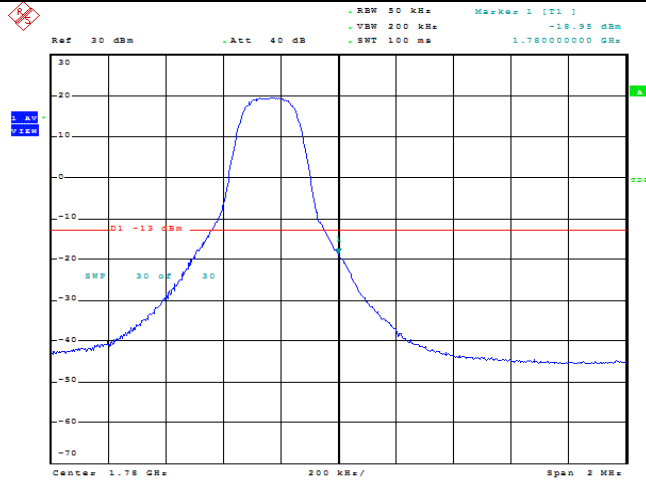

Band66-3MHz-QPSK-132657-1RB#0

Date: 23.MAY.2022 12:03:48