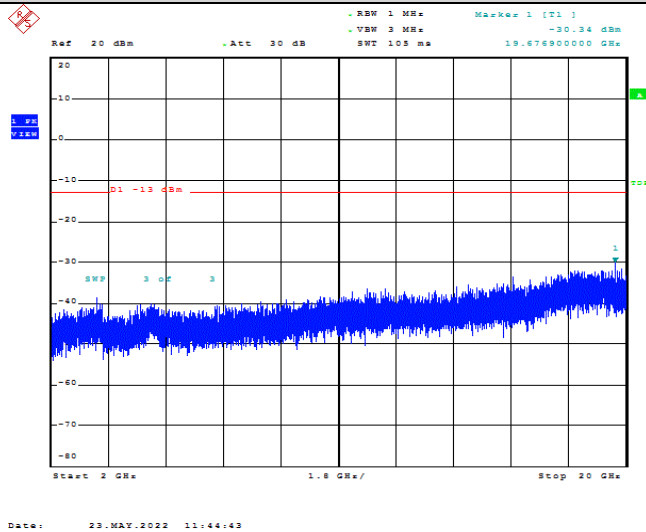

Band66-10MHz-QPSK-132022-1RB#0-Range2:1000~2000MHz

Date: 23.MAY.2022 11:44:43

Band66-10MHz-QPSK-132022-1RB#0-Range3:2000~132022MHz