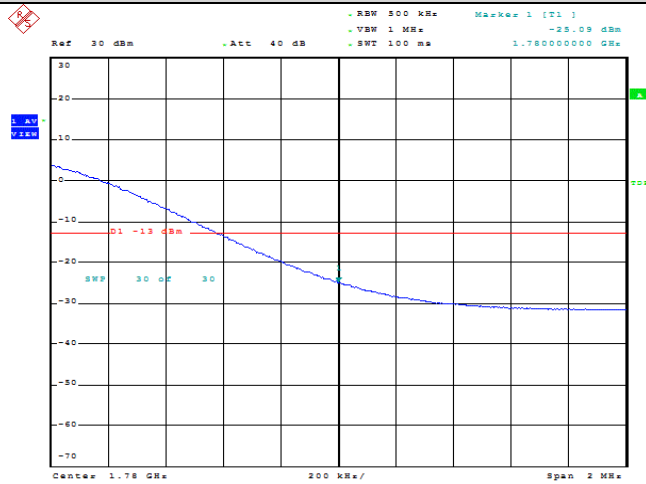

Band66-20MHz-QPSK-132572-1RB#99

Date: 23.MAY.2022 12:27:34

Band66-20MHz-QPSK-132572-100RB#0