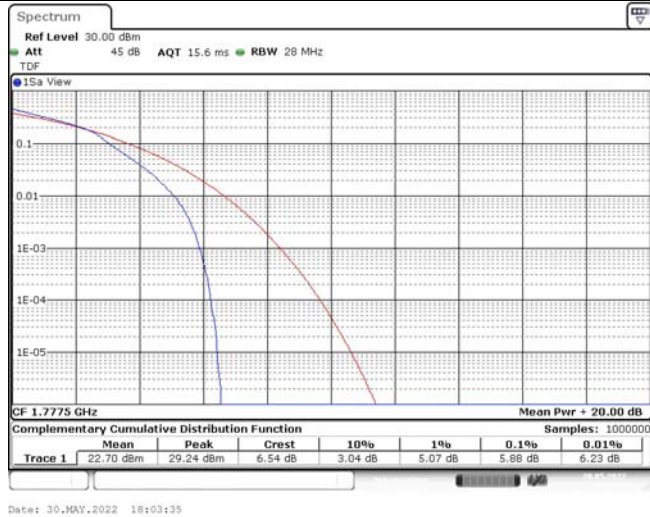

Band66-5MHz-16QAM-132647-25RB#0