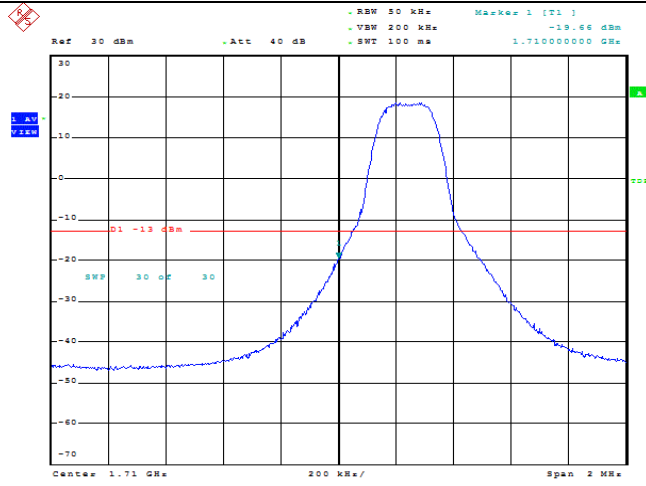

Date: 23.MAY.2022 11:33:00