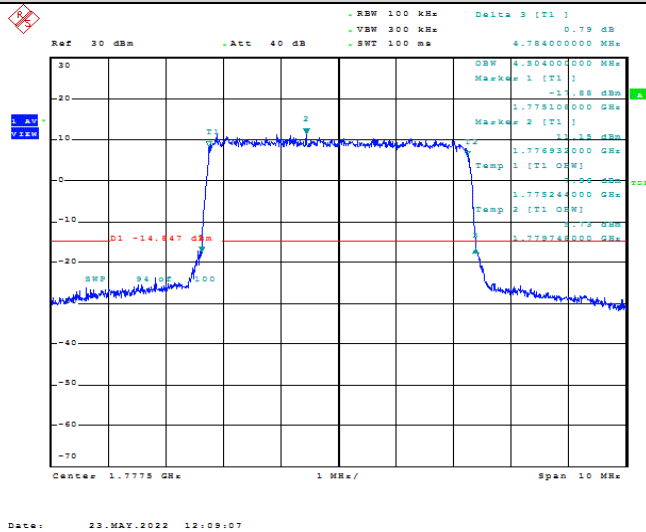

Band66-5MHz-QPSK-132647-25RB#0-4.512

Date: 23.MAY.2022 12:09:07

Band66-5MHz-16QAM-132647-25RB#0-4.504