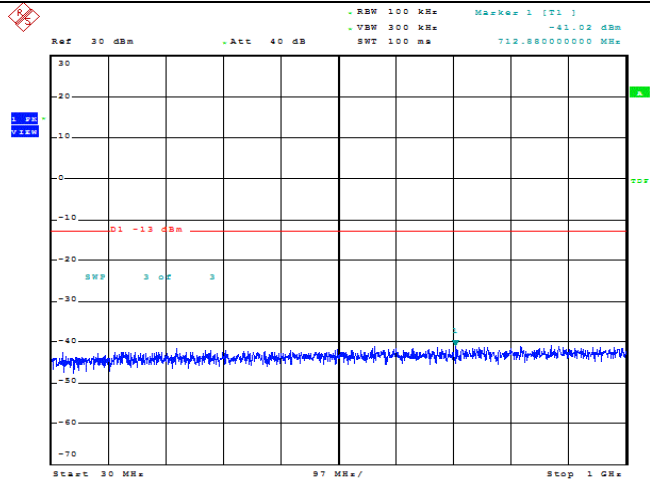

Date: 23.MAY.2022 11:58:52

Band66-1.4MHz-QPSK-132665-1RB#0-Range1:30~1000MHz

Date: 23.MAY.2022 11:59:01

Band66-1.4MHz-QPSK-132665-1RB#0-Range2:1000~2000MHz

Date: 23.MAY.2022 11:59:12

Band66-1.4MHz-QPSK-132665-1RB#0-Range3:2000~132022MHz