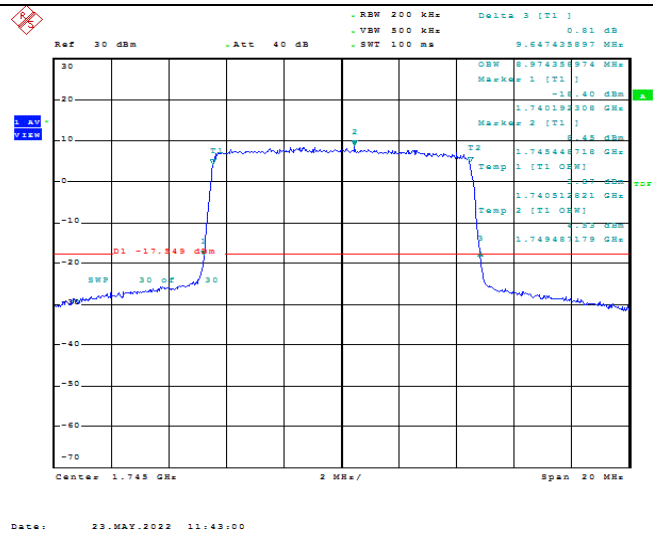

Band66-10MHz-16QAM-132322-50RB#0-8.974

Band66-15MHz-QPSK-132047-75RB#0-13.462

Band66-15MHz-QPSK-132322-75RB#0-13.462