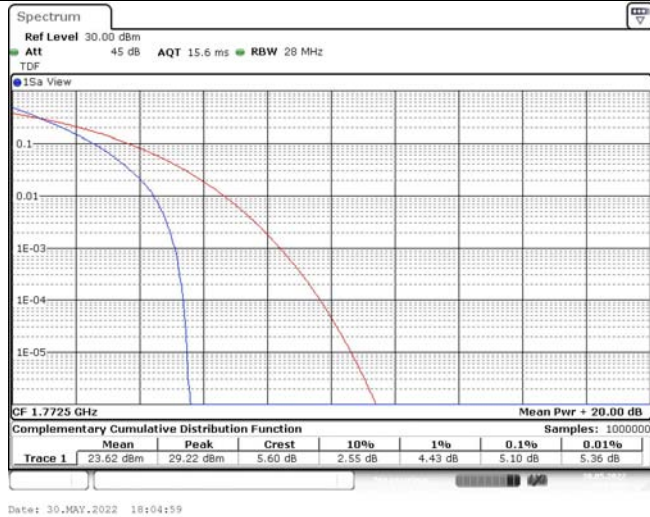

Band66-15MHz-QPSK-132597-75RB#0