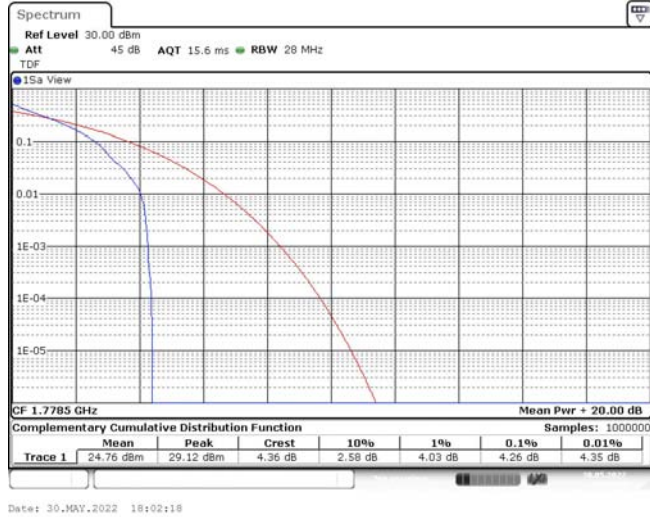

Band66-1.4MHz-16QAM-132665-6RB#0

Date: 30.MAY.2022 18:02:18