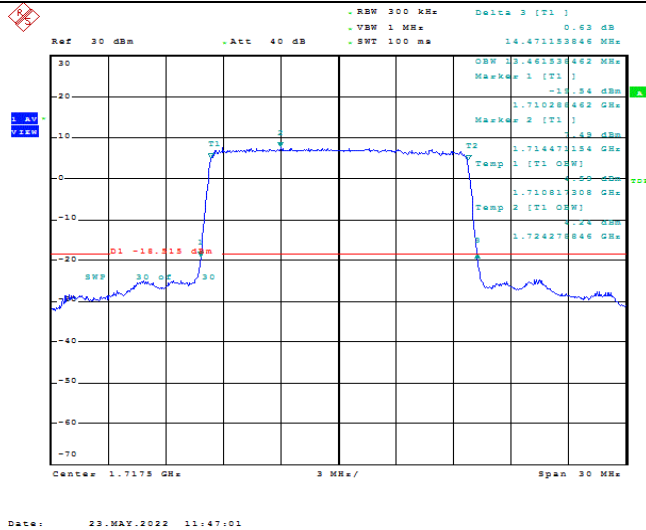

Band66-15MHz-16QAM-132047-75RB#0-13.462

Band66-15MHz-16QAM-132322-75RB#0-13.462

Band66-20MHz-QPSK-132072-100RB#0-18.013