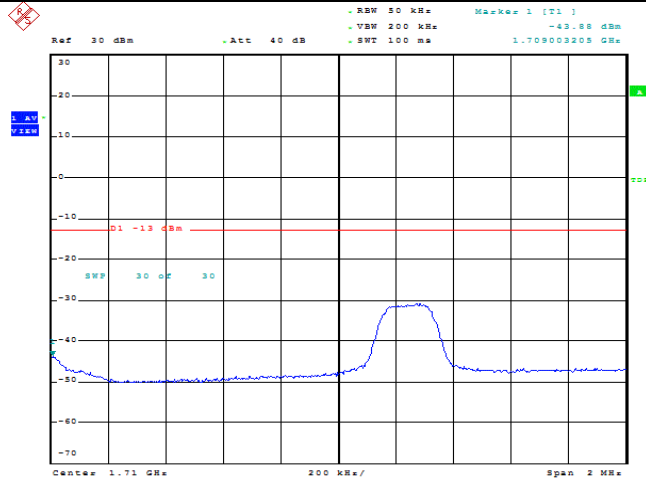

Band66-3MHz-16QAM-131987-1RB#0

Date: 23.MAY.2022 11:33:21