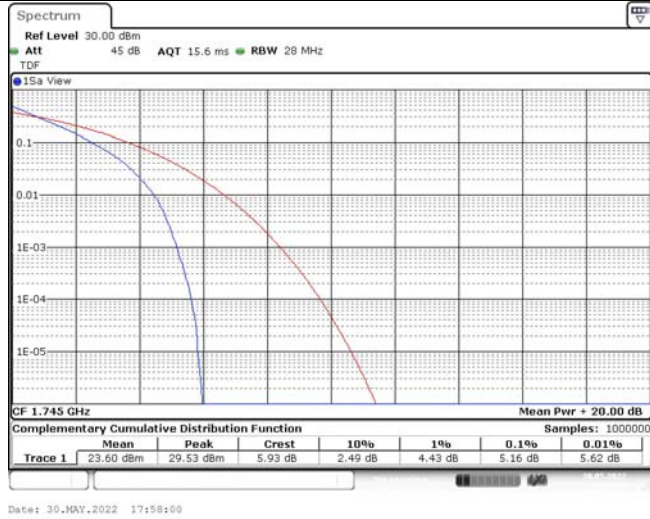

Band66-10MHz-QPSK-132322-50RB#0