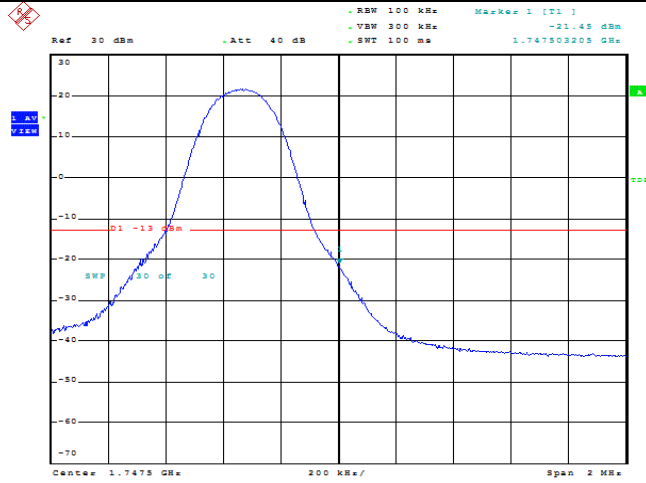

Band66-5MHz-16QAM-132322-1RB#0

Date: 23.MAY.2022 11:39:21