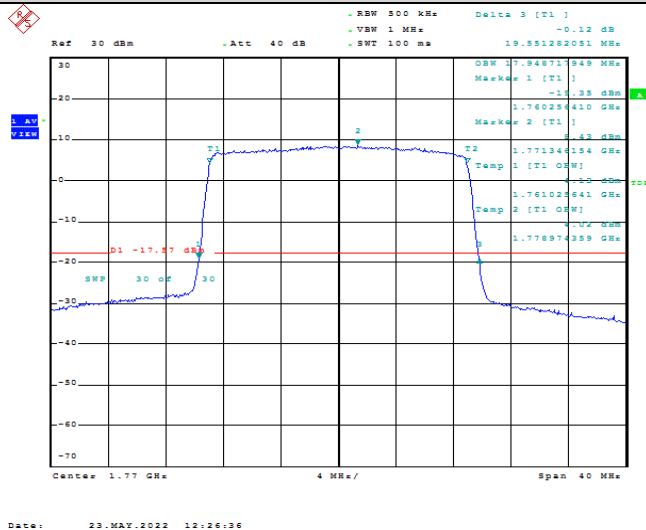

Band66-20MHz-QPSK-132572-100RB#0-17.949

Date: 23.MAY.2022 12:26:36

Band66-20MHz-16QAM-132572-100RB#0-17.949