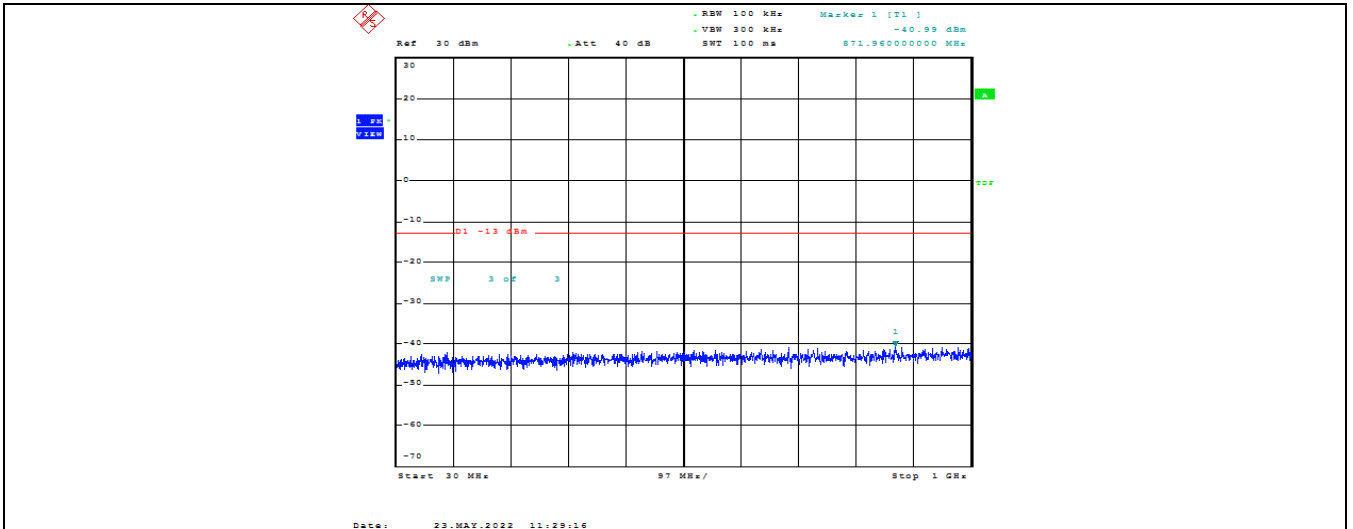

Test Graphs

Band66-1.4MHz-QPSK-131979-1RB#0-Range1:30~100MHz