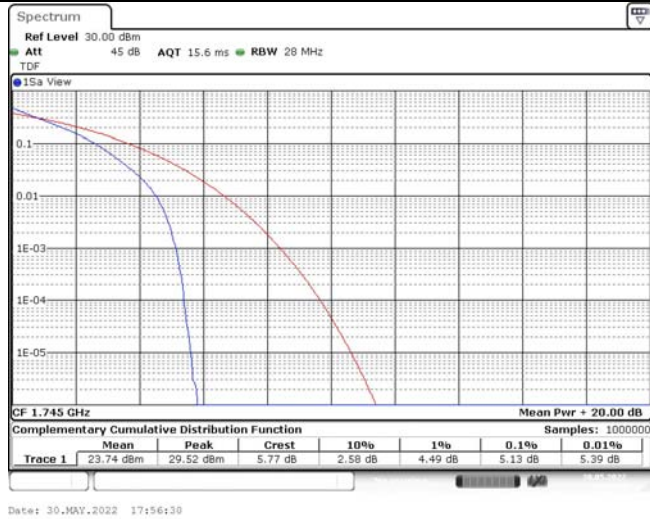

Band66-5MHz-QPSK-132322-25RB#0