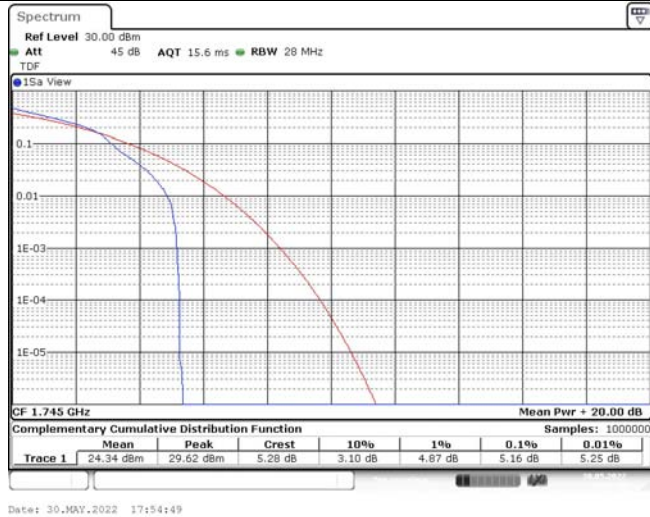

Band66-3MHz-16QAM-131987-15RB#0

Band66-3MHz-16QAM-132322-1RB#0