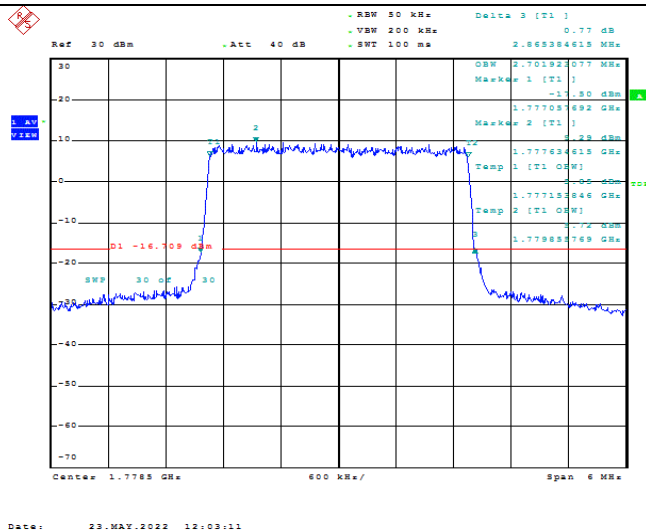

Date: 23.MAY.2022 12:03:11