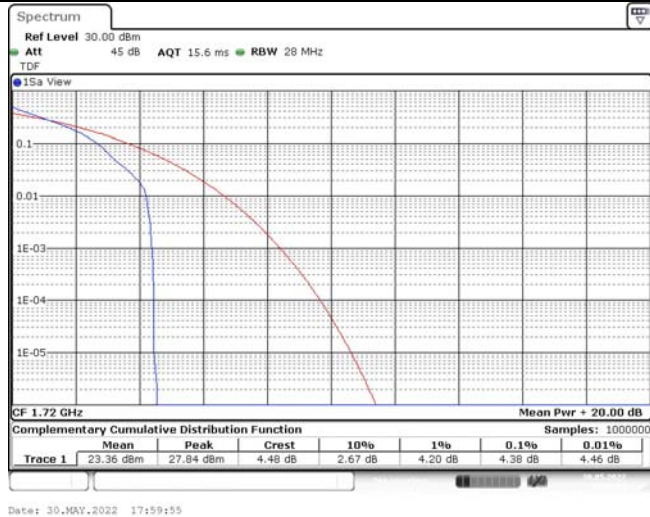

Band66-15MHz-16QAM-132322-75RB#0

Date: 30.MAY.2022 17:59:55