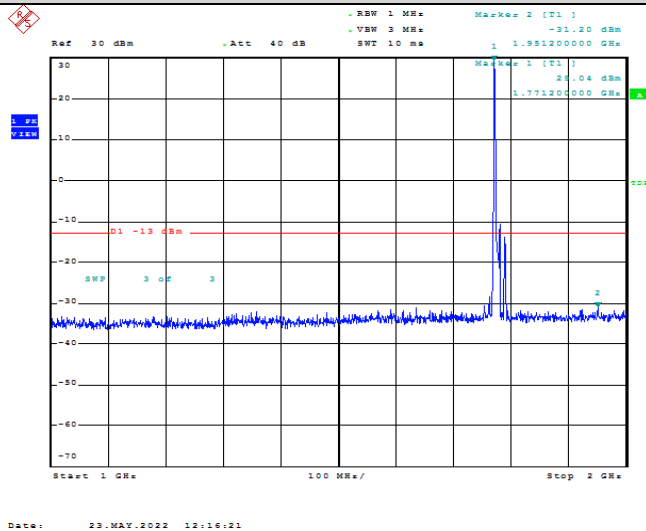

Band66-10MHz-QPSK-132622-1RB#0-Range1:30~1000MHz

Date: 23.MAY.2022 12:16:21