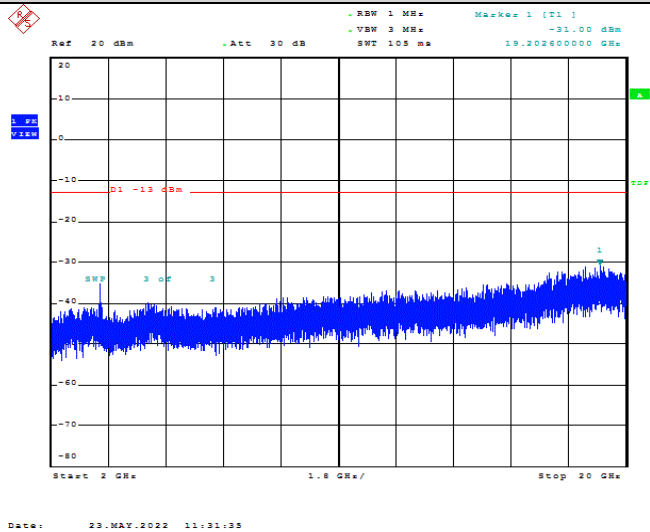

Band66-1.4MHz-16QAM-131979-1RB#0-Range2:1000~2000MHz

Date: 23.MAY.2022 11:30:10

Band66-1.4MHz-16QAM-131979-1RB#0-Range3:2000~132022MHz

Band66-1.4MHz-16QAM-132322-1RB#0-Range1:30~1000MHz

Band66-1.4MHz-16QAM-132322-1RB#0-Range2:1000~2000MHz