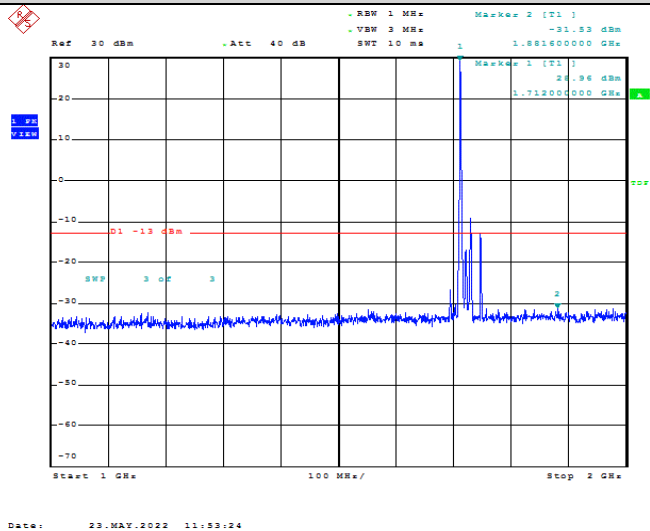

Date: 23.MAY.2022 11:50:43

Band66-15MHz-16QAM-132322-1RB#0-Range2:1000~2000MHz

Date: 23.MAY.2022 11:50:53

Band66-15MHz-16QAM-132322-1RB#0-Range3:2000~132022MHz

Date: 23.MAY.2022 11:53:14

Band66-20MHz-QPSK-132072-1RB#0-Range1:30~1000MHz