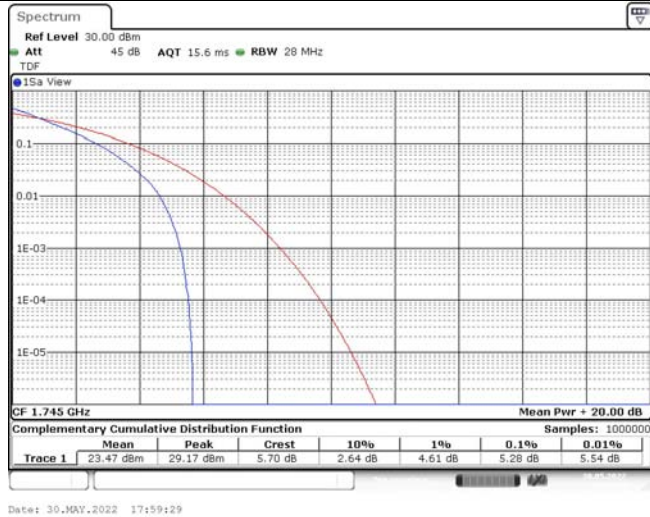

Band66-15MHz-QPSK-132322-1RB#0

Band66-15MHz-QPSK-132322-75RB#0