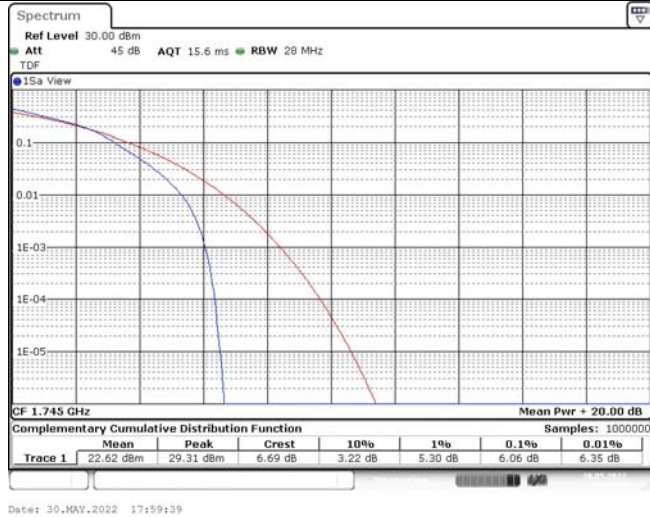

Date: 30.MAY.2022 17:59:39