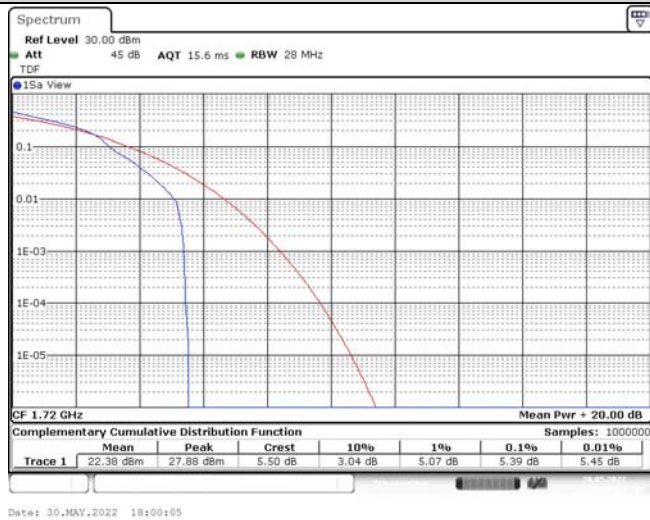

Band66-20MHz-16QAM-132072-1RB#0