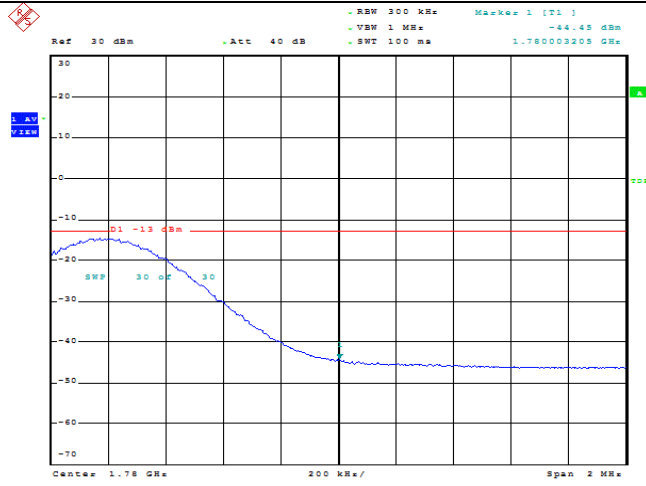

Date: 23.MAY.2022 12:21:06