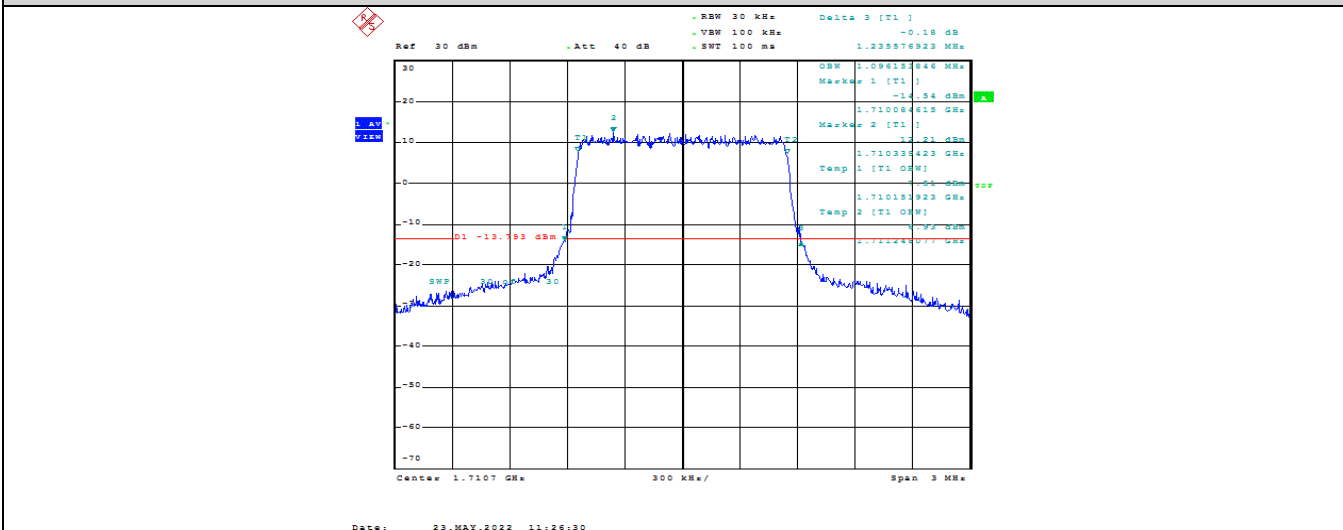

Band66-1.4MHz-16QAM-131979-6RB#0-1.096