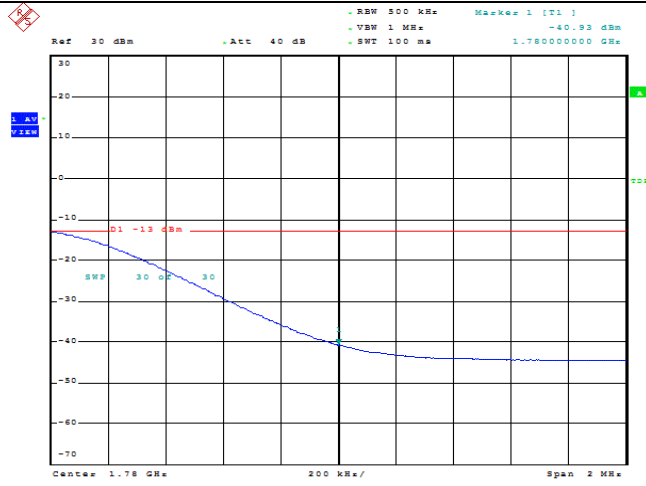

Date: 23.MAY.2022 12:21:38

Band66-15MHz-QPSK-132597-75RB#0

Date: 23.MAY.2022 12:21:06

Band66-15MHz-16QAM-132597-1RB#0

Date: 23.MAY.2022 12:21:27

Band66-15MHz-16QAM-132597-1RB#74

Date: 23.MAY.2022 12:21:49

Band66-15MHz-16QAM-132597-75RB#0