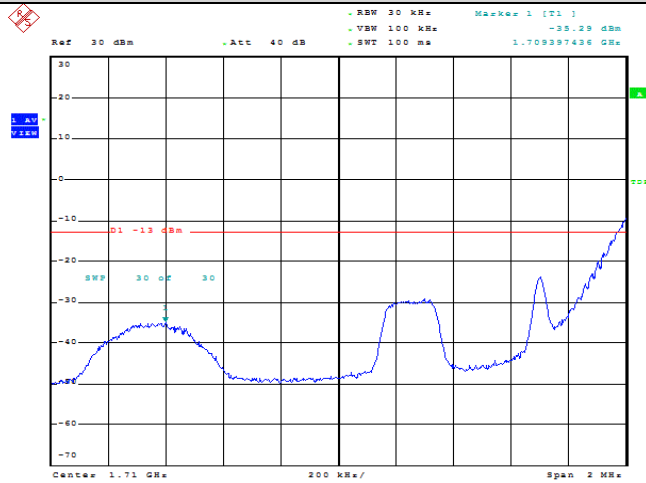

Test Graphs

Band66-1.4MHz-QPSK-131979-1RB#0

Band66-1.4MHz-QPSK-131979-1RB#5

Band66-1.4MHz-QPSK-131979-6RB#0

Date: 23.MAY.2022 11:28:22

Band66-1.4MHz-16QAM-131979-1RB#0

Date: 23.MAY.2022 11:28:43

Band66-1.4MHz-16QAM-131979-1RB#5