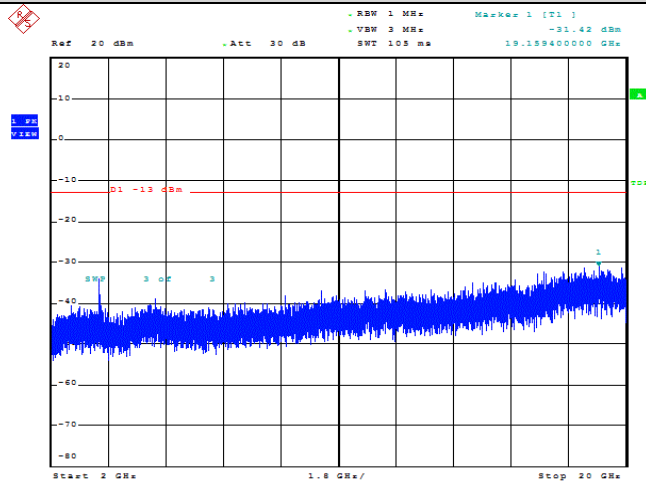

Band66-5MHz-QPSK-132322-1RB#0-Range2:1000~2000MHz

Date: 23.MAY.2022 11:41:27

Band66-5MHz-QPSK-132322-1RB#0-Range3:2000~132022MHz