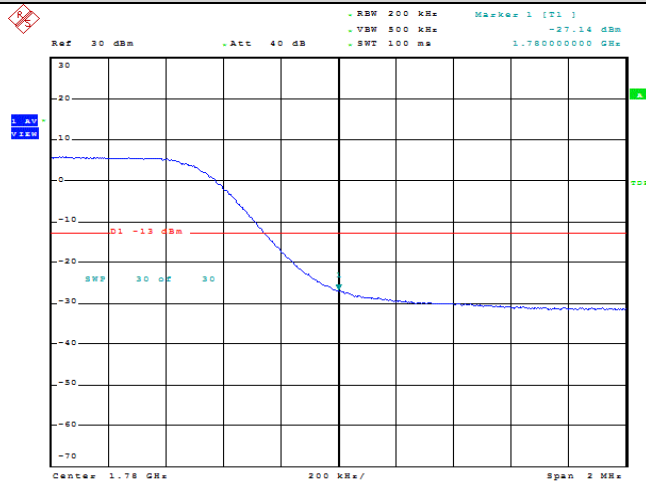

Band66-10MHz-QPSK-132622-1RB#49

Date: 23.MAY.2022 12:15:49

Band66-10MHz-QPSK-132622-50RB#0