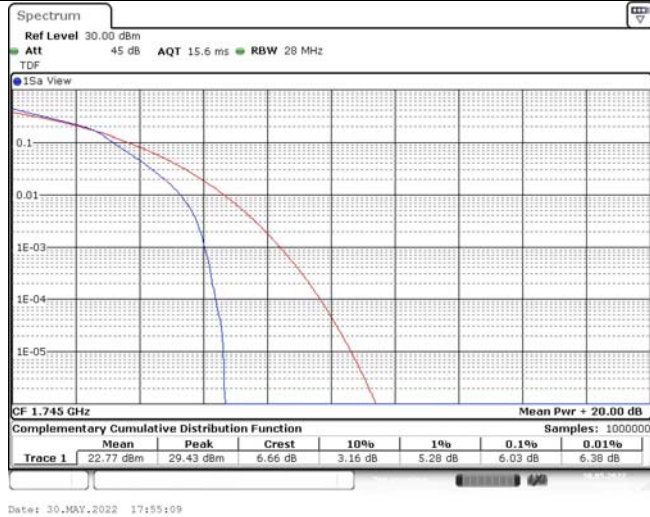

Band66-3MHz-16QAM-132322-15RB#0

Band66-5MHz-QPSK-132322-1RB#0

Band66-5MHz-QPSK-132322-25RB#0