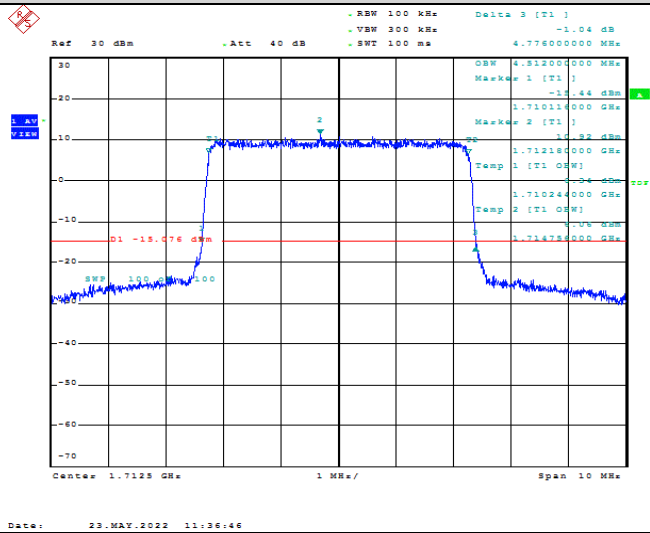

Band66-5MHz-16QAM-132322-25RB#0-4.512