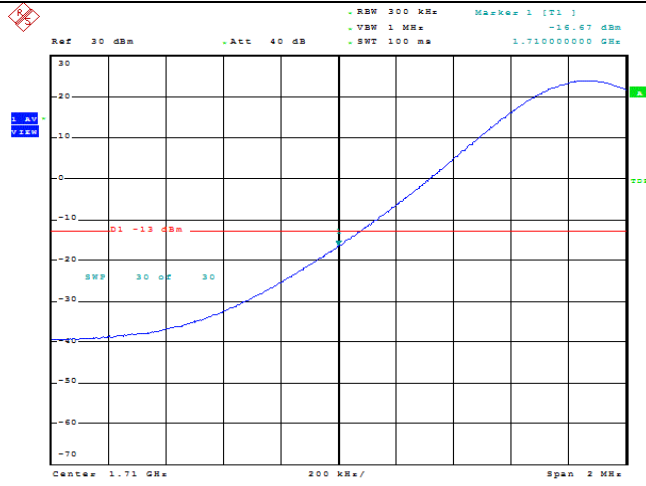

Date: 23.MAY.2022 11:47:44