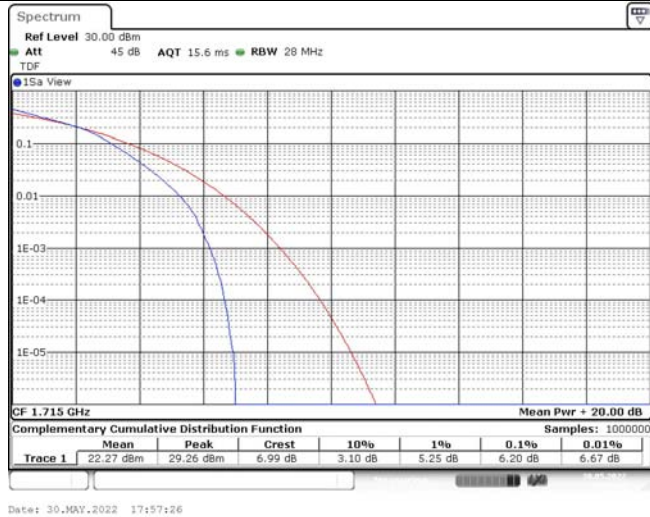

Band66-10MHz-16QAM-132022-50RB#0