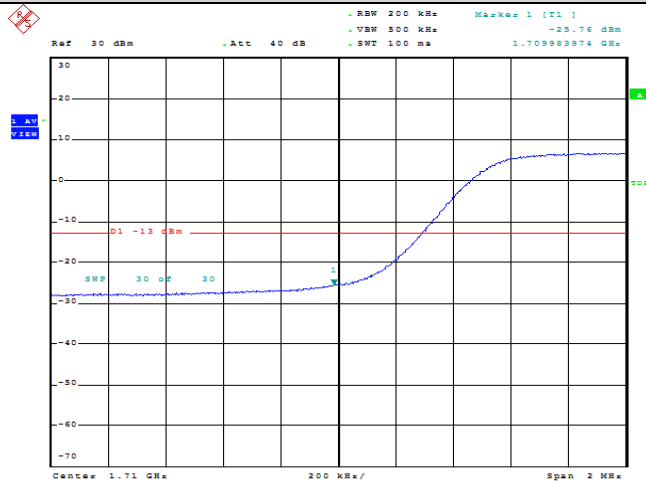

Band66-10MHz-QPSK-132022-1RB#49

Date: 23.MAY.2022 11:44:01

Band66-10MHz-QPSK-132022-50RB#0