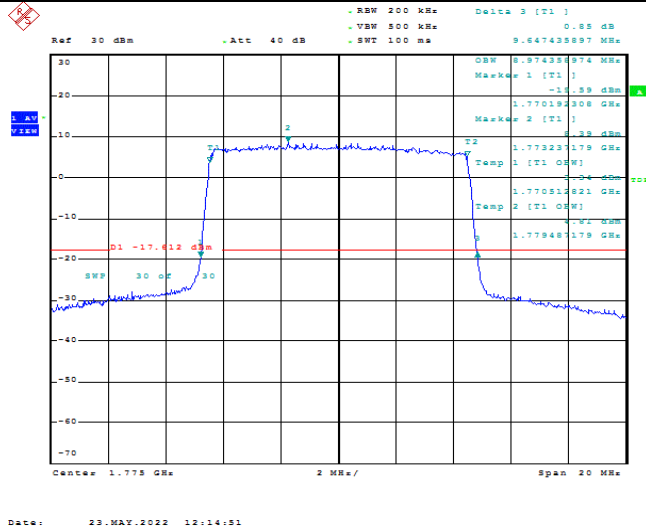

Band66-10MHz-QPSK-132622-50RB#0-8.974

Date: 23.MAY.2022 12:14:51