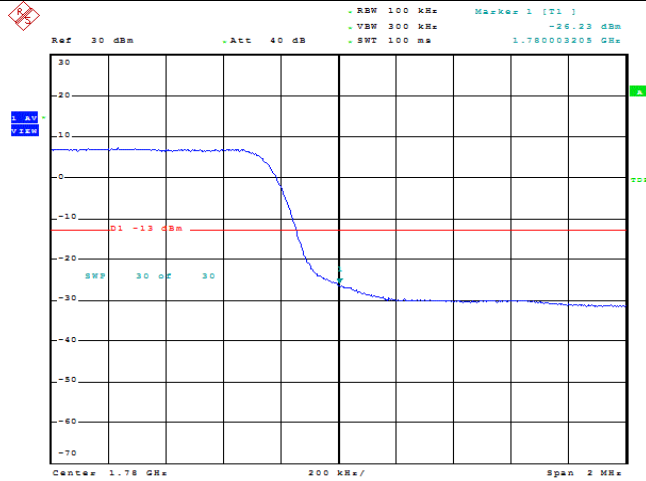

Band66-3MHz-16QAM-132657-1RB#14

Date: 23.MAY.2022 12:04:19

Band66-3MHz-16QAM-132657-15RB#0

Date: 23.MAY.2022 12:09:22

Band66-5MHz-QPSK-132647-1RB#0

Date: 23.MAY.2022 12:09:44

Band66-5MHz-QPSK-132647-1RB#24

Date: 23.MAY.2022 12:10:05