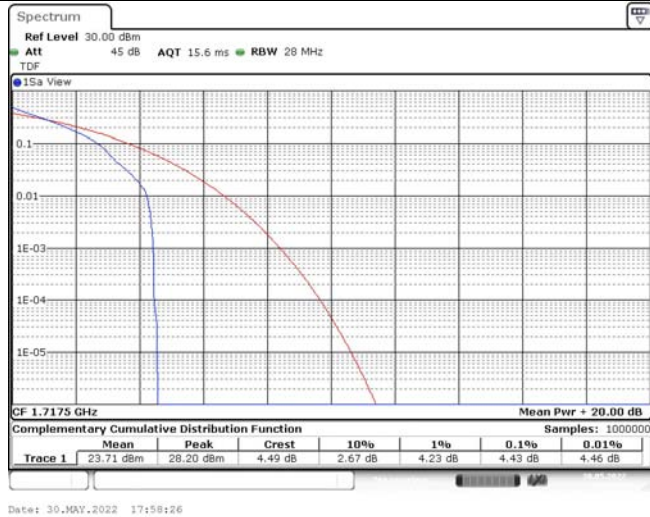

Band66-15MHz-QPSK-132047-1RB#0