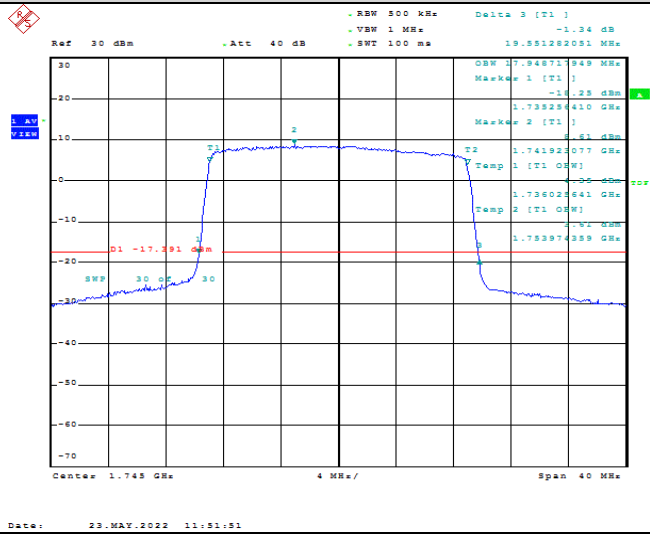

Band66-20MHz-16QAM-132322-100RB#0-17.949