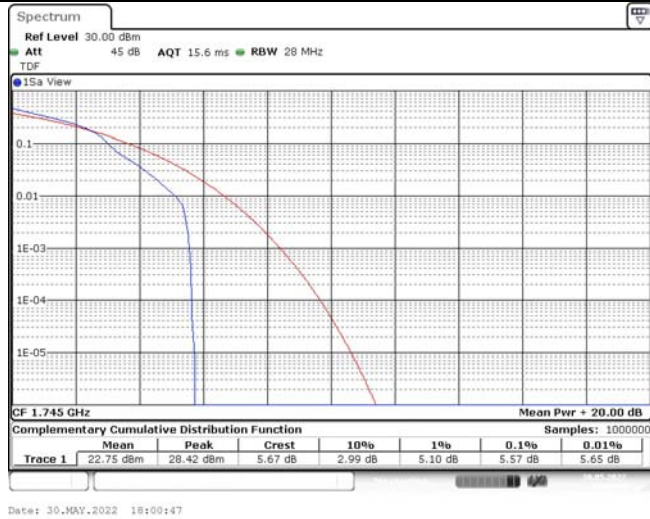

Band66-20MHz-16QAM-132322-1RB#0