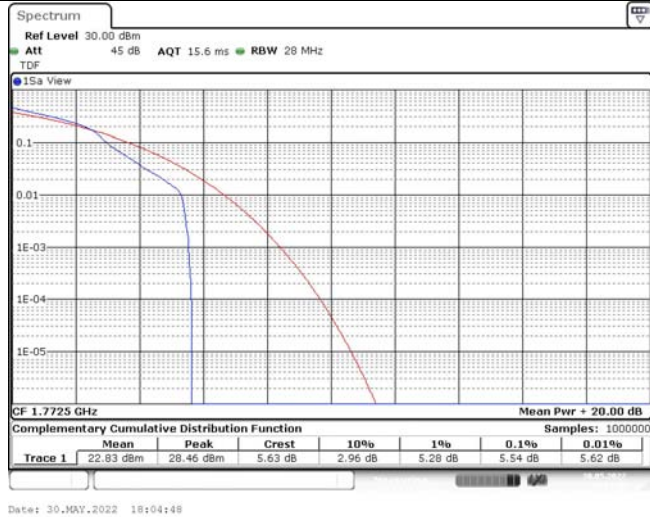

Band66-15MHz-16QAM-132597-1RB#0