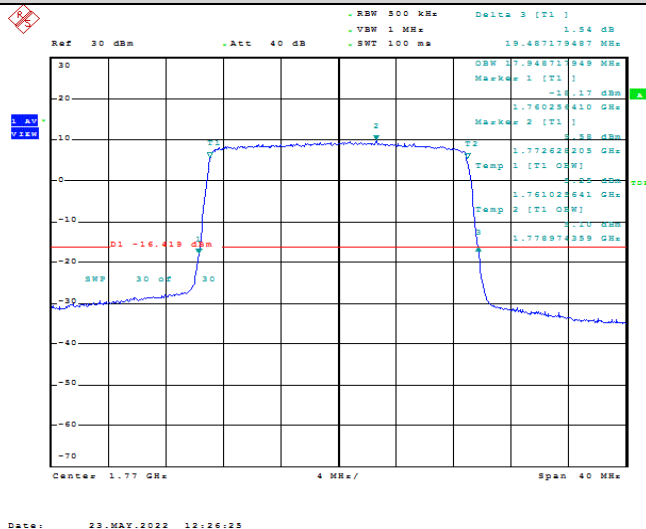

Band66-15MHz-16QAM-132597-75RB#0-13.413

Date: 23.MAY.2022 12:26:25