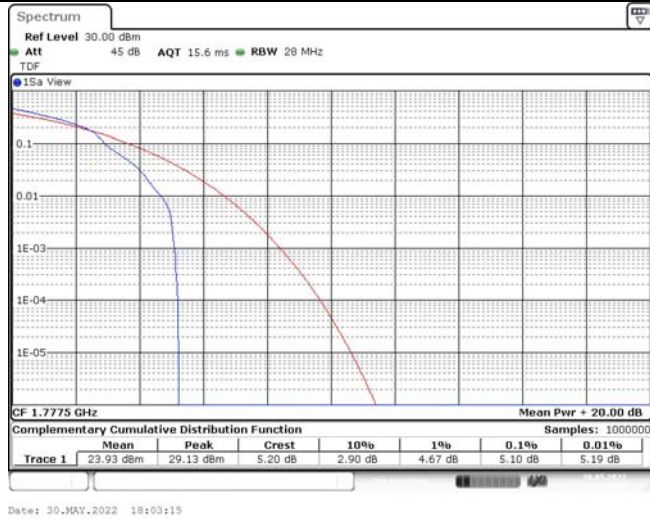

Band66-5MHz-16QAM-132647-1RB#0