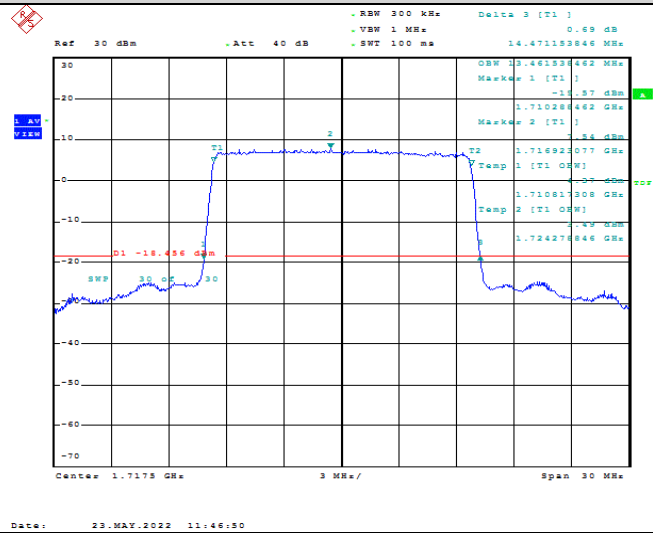

Band66-10MHz-16QAM-132322-50RB#0-8.974

Band66-15MHz-QPSK-132047-75RB#0-13.462