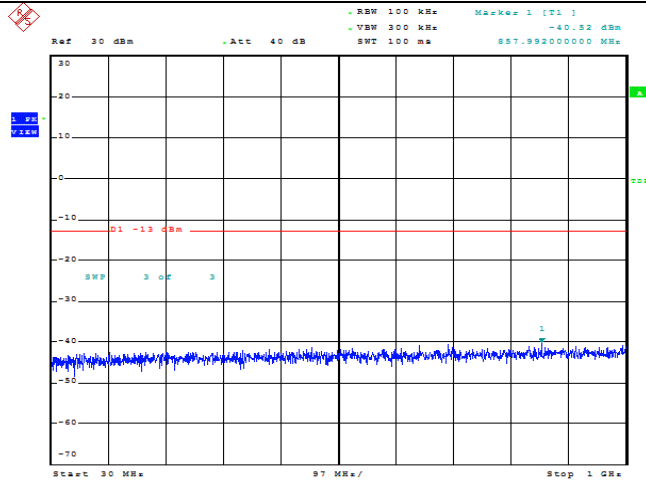

Date: 23.MAY.2022 11:33:53