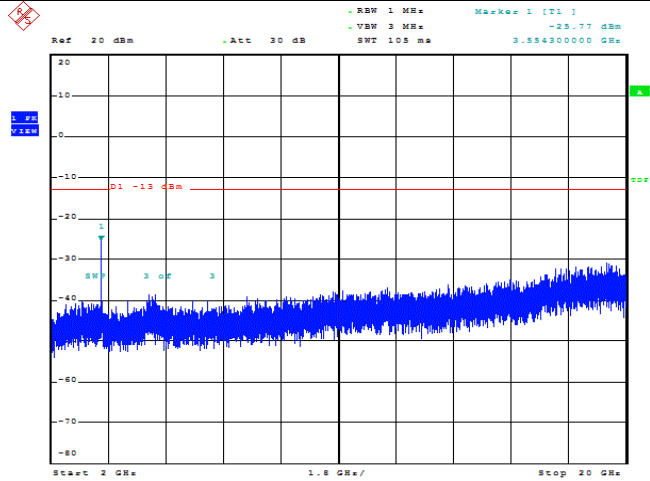

Band66-3MHz-QPSK-132657-1RB#0-Range2:1000~2000MHz

Date: 23.MAY.2022 12:04:50

Band66-3MHz-QPSK-132657-1RB#0-Range3:2000~132022MHz