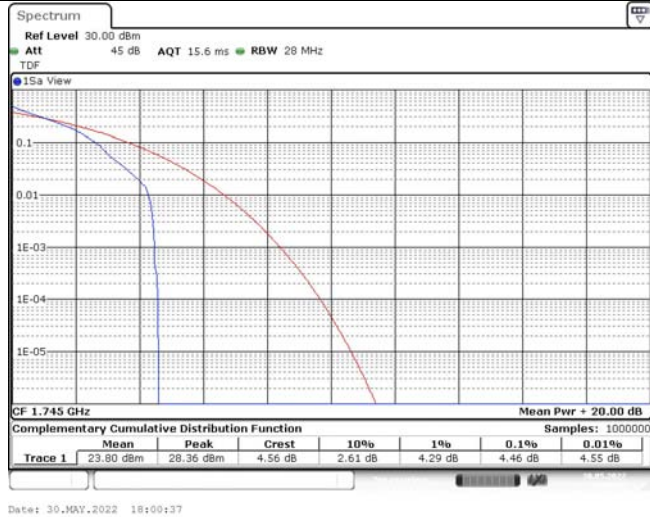

Band66-20MHz-QPSK-132322-1RB#0