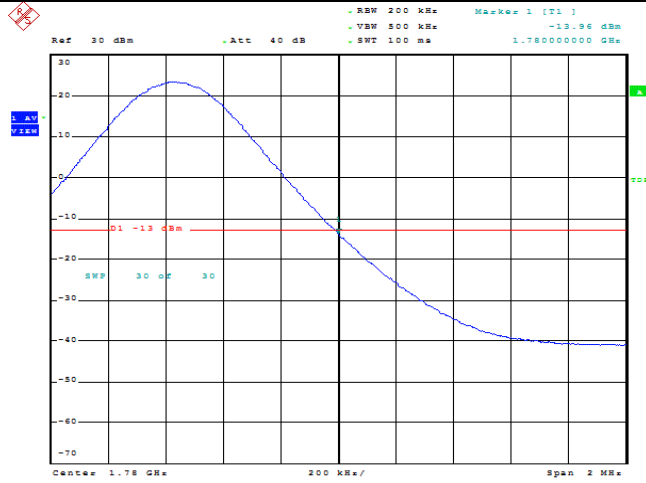

Band66-10MHz-QPSK-132622-1RB#0

Date: 23.MAY.2022 12:15:28