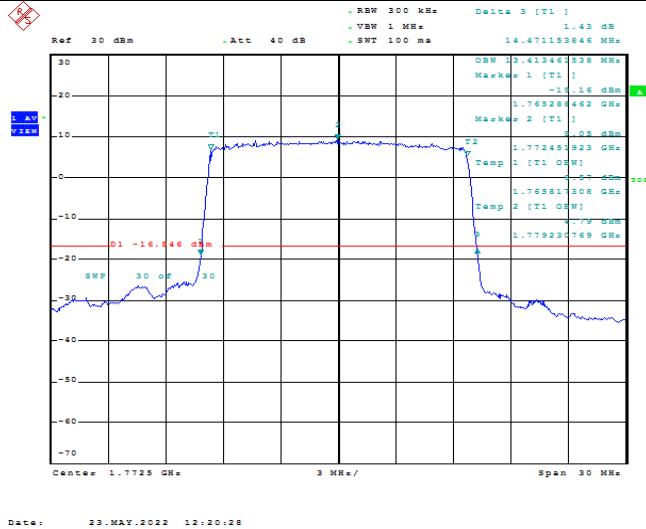

Band66-10MHz-16QAM-132622-50RB#0-8.974

Date: 23.MAY.2022 12:20:28

Band66-15MHz-QPSK-132597-75RB#0-13.413