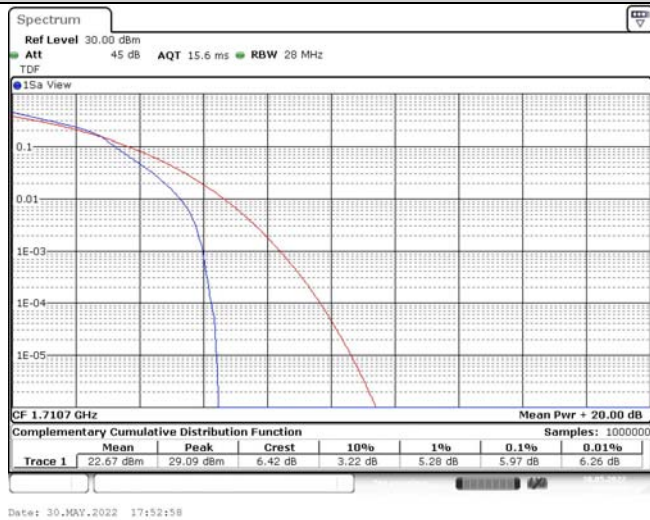

Band66-1.4MHz-16QAM-131979-6RB#0