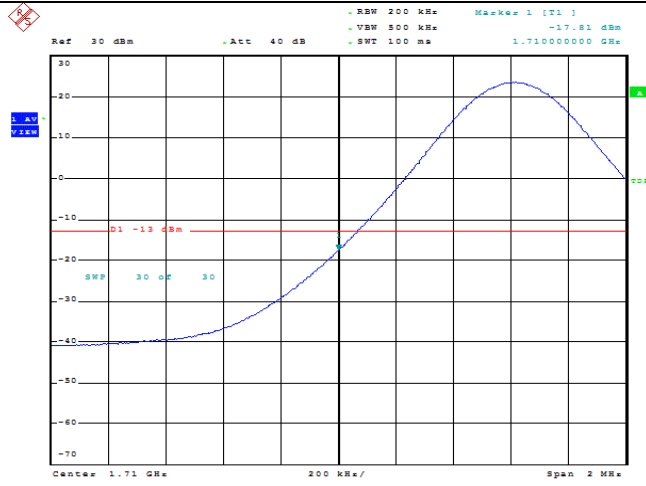

Date: 23.MAY.2022 11:39:00

Band66-5MHz-16QAM-132322-1RB#0

Date: 23.MAY.2022 11:39:21

Band66-5MHz-16QAM-132322-1RB#24

Date: 23.MAY.2022 11:39:43

Band66-5MHz-16QAM-132322-25RB#0

Date: 23.MAY.2022 11:43:18

Band66-10MHz-QPSK-132022-1RB#0