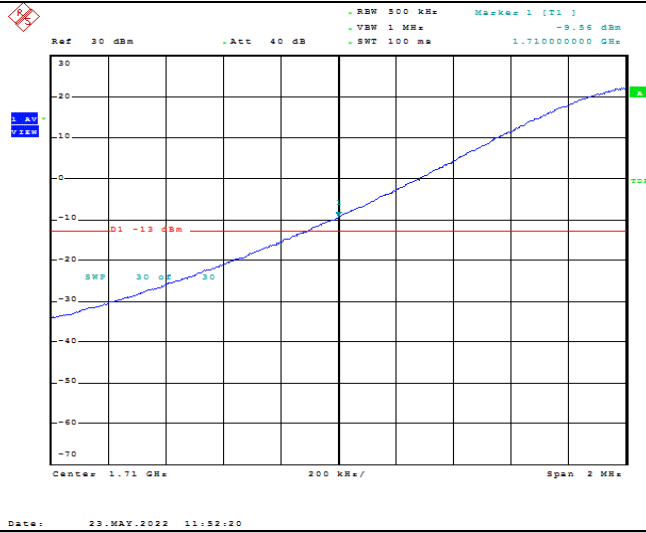

Band66-20MHz-16QAM-132072-1RB#0