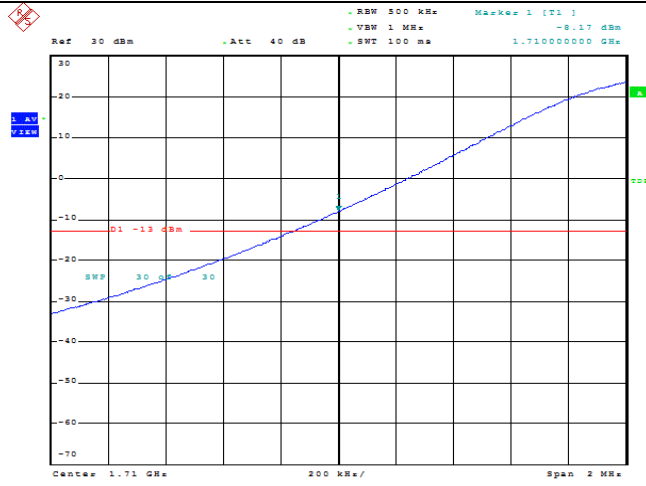

Date: 23.MAY.2022 11:47:54

Band66-15MHz-16QAM-132047-1RB#0

Date: 23.MAY.2022 11:48:16

Band66-15MHz-16QAM-132047-1RB#74

Date: 23.MAY.2022 11:48:38

Band66-15MHz-16QAM-132047-75RB#0

Date: 23.MAY.2022 11:52:09

Band66-20MHz-QPSK-132072-1RB#0