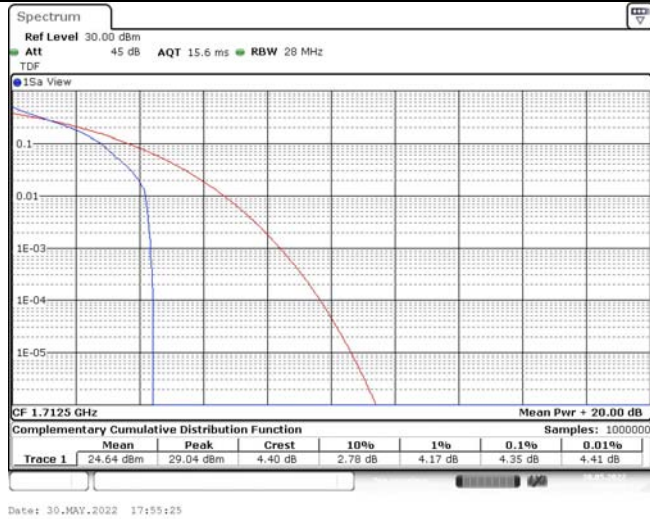

Band66-3MHz-16QAM-132322-15RB#0