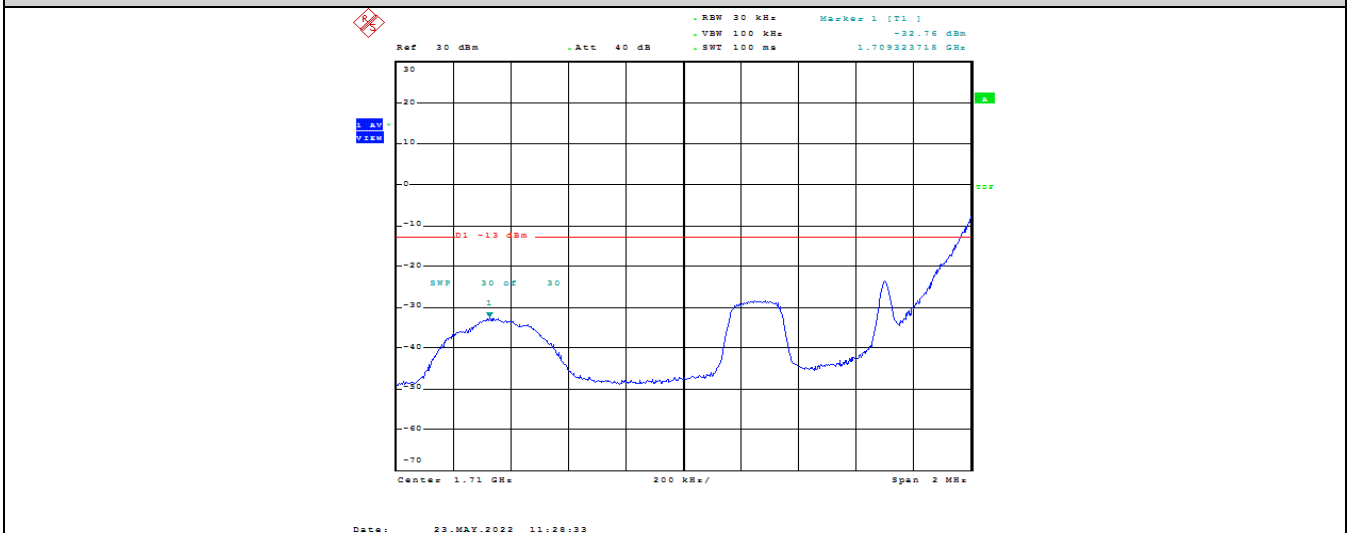

Band66-1.4MHz-QPSK-131979-1RB#5