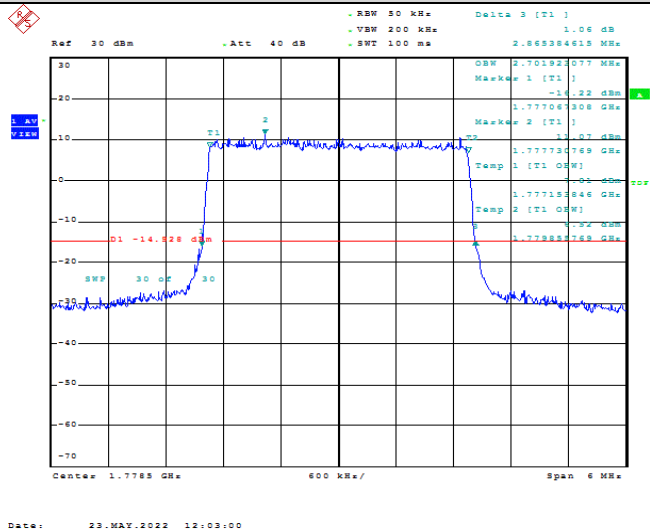

Band66-1.4MHz-16QAM-132665-6RB#0-1.091

Date: 23.MAY.2022 12:03:00

Band66-3MHz-QPSK-132657-15RB#0-2.702