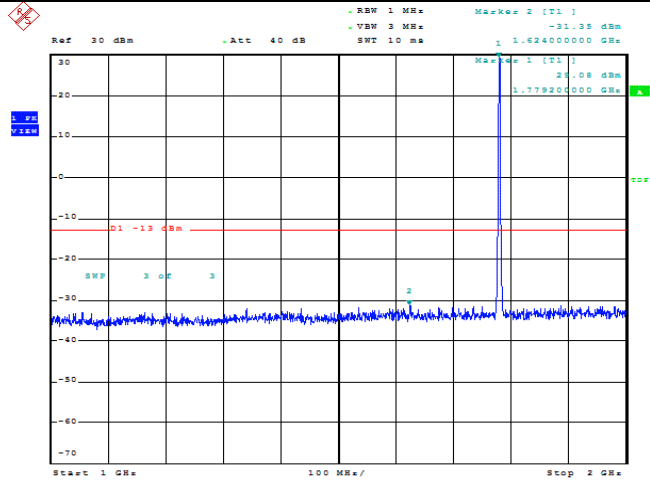

Band66-1.4MHz-16QAM-132665-1RB#0-Range1:30~1000MHz

Date: 23.MAY.2022 11:59:36