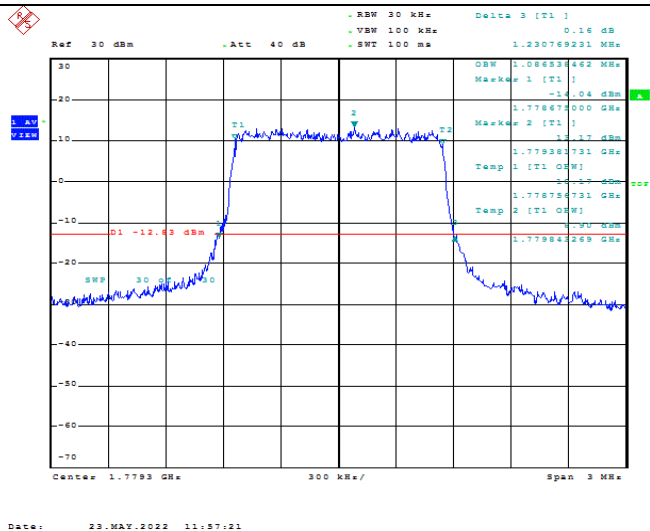

Date: 23.MAY.2022 11:57:21