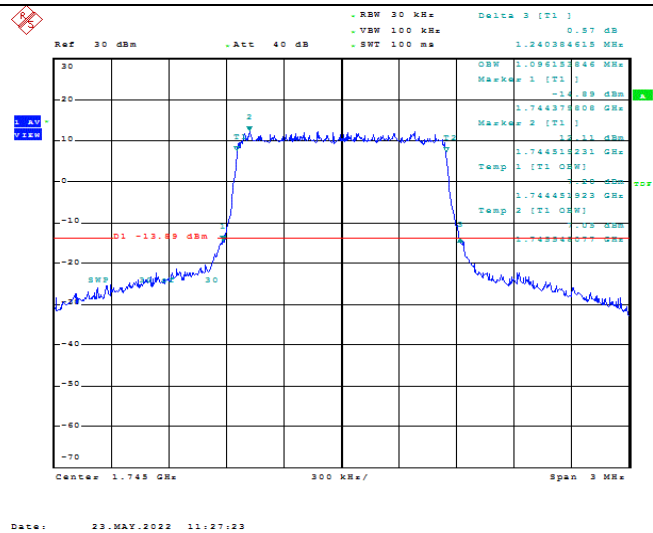

Band66-1.4MHz-16QAM-132322-6RB#0-1.096