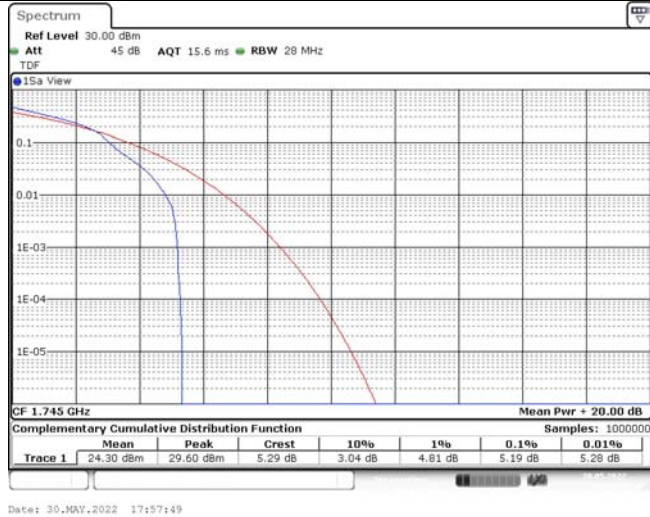

Band66-10MHz-16QAM-132322-1RB#0