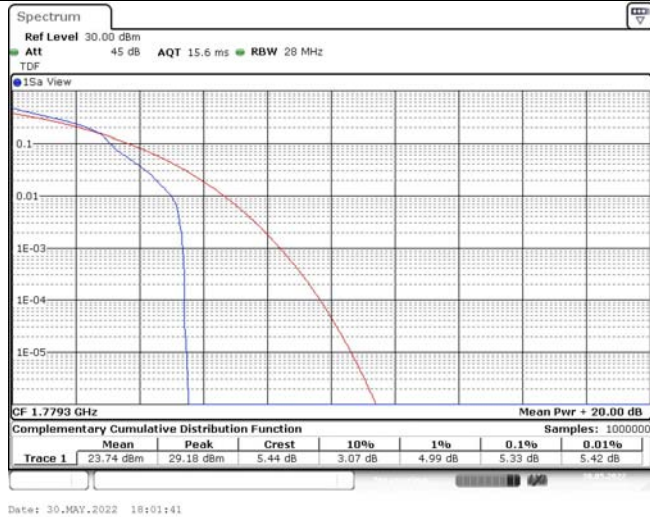

Band66-1.4MHz-QPSK-132665-6RB#0

Band66-1.4MHz-16QAM-132665-1RB#0