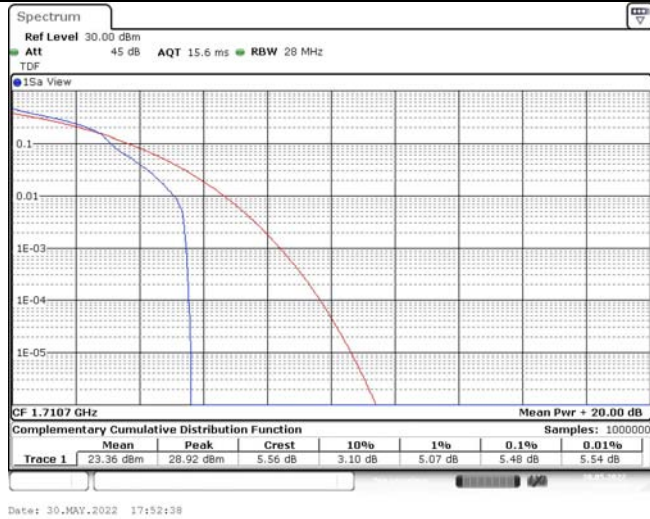

Band66-1.4MHz-16QAM-131979-1RB#0