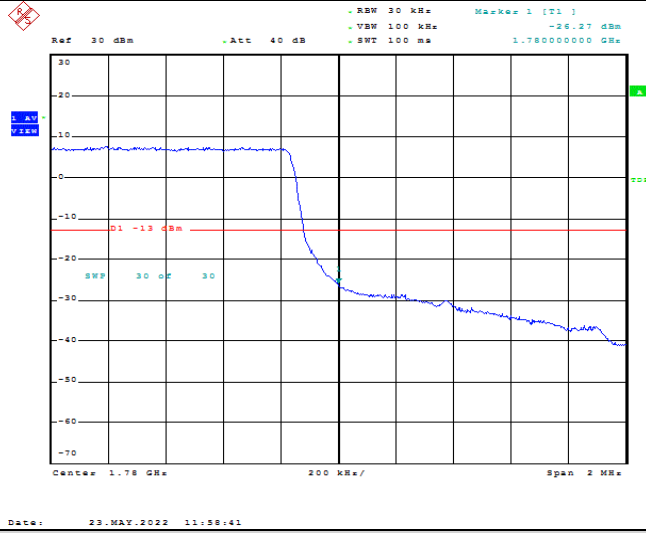

Band66-1.4MHz-QPSK-132665-1RB#0

Band66-1.4MHz-QPSK-132665-1RB#5

Band66-1.4MHz-QPSK-132665-6RB#0

Band66-1.4MHz-16QAM-132665-1RB#0

Band66-1.4MHz-16QAM-132665-1RB#5

Band66-1.4MHz-16QAM-132665-6RB#0

Date: 23.MAY.2022 12:03:27