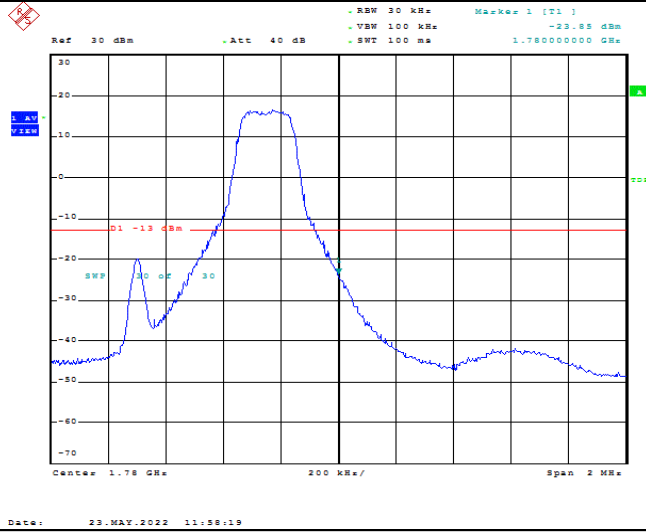

Band66-1.4MHz-QPSK-132665-1RB#0

Band66-1.4MHz-QPSK-132665-1RB#5

Band66-1.4MHz-QPSK-132665-6RB#0

Band66-1.4MHz-16QAM-132665-1RB#0

Band66-1.4MHz-16QAM-132665-1RB#5

Band66-1.4MHz-16QAM-132665-6RB#0

Date: 23.MAY.2022 12:03:27