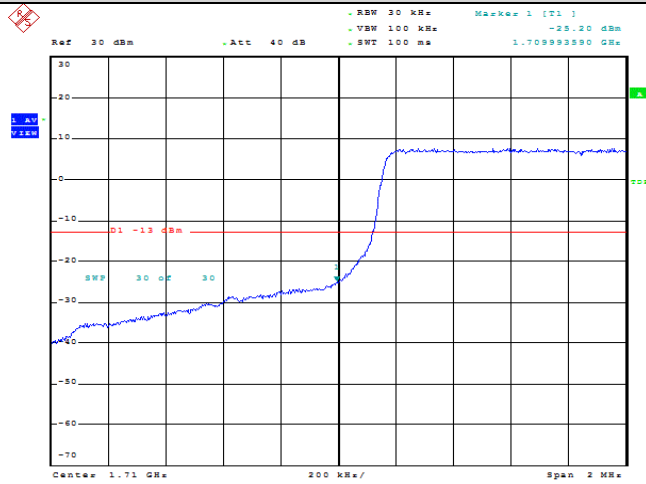

Test Graphs

Band66-1.4MHz-QPSK-131979-1RB#0

Band66-1.4MHz-QPSK-131979-1RB#5

Band66-1.4MHz-QPSK-131979-6RB#0

Date: 23.MAY.2022 11:28:22

Band66-1.4MHz-16QAM-131979-1RB#0

Date: 23.MAY.2022 11:28:43

Band66-1.4MHz-16QAM-131979-1RB#5