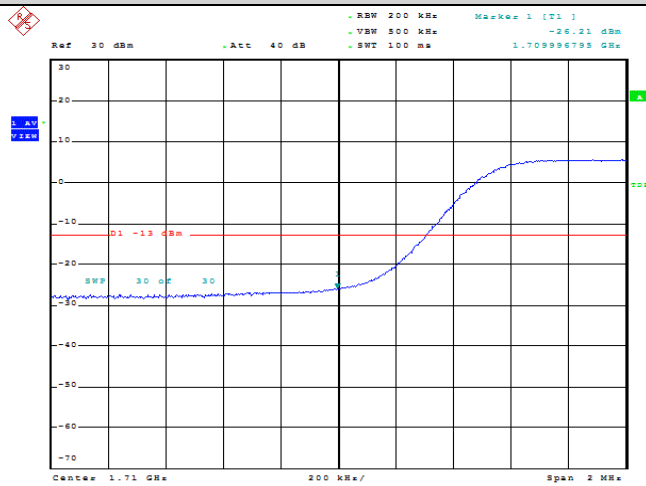

Date: 23.MAY.2022 11:43:39

Band66-10MHz-QPSK-132022-1RB#49

Date: 23.MAY.2022 11:44:01

Band66-10MHz-QPSK-132022-50RB#0

Date: 23.MAY.2022 11:43:28

Band66-10MHz-16QAM-132022-1RB#0

Date: 23.MAY.2022 11:43:50

Band66-10MHz-16QAM-132022-1RB#49