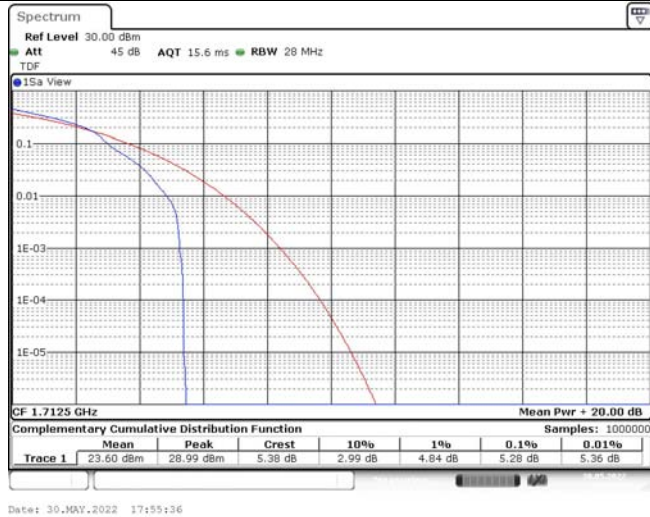

Band66-5MHz-16QAM-132322-1RB#0