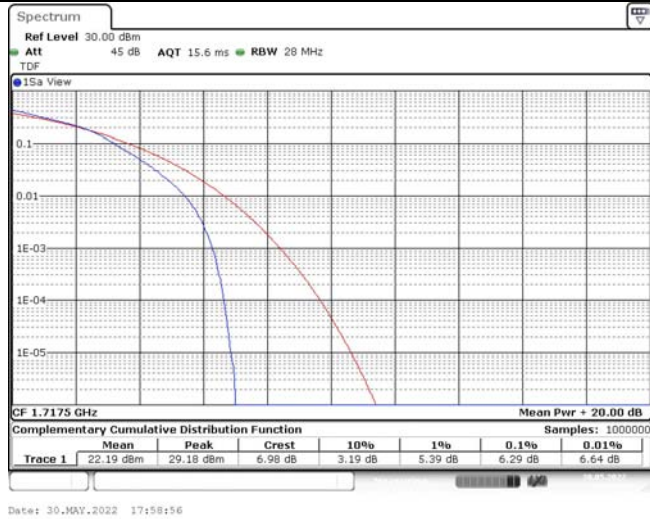

Band66-15MHz-16QAM-132047-75RB#0