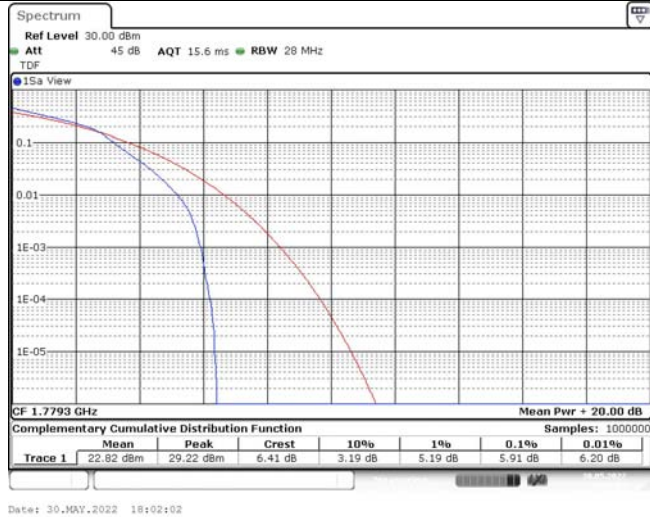

Date: 30.MAY.2022 18:02:02