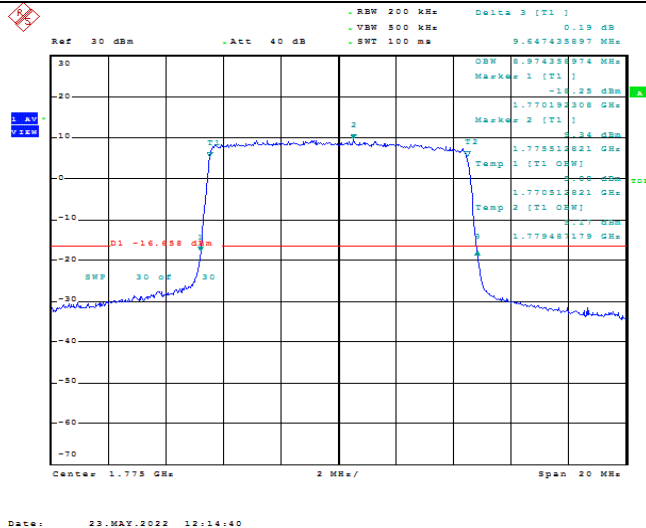

Date: 23.MAY.2022 12:14:40