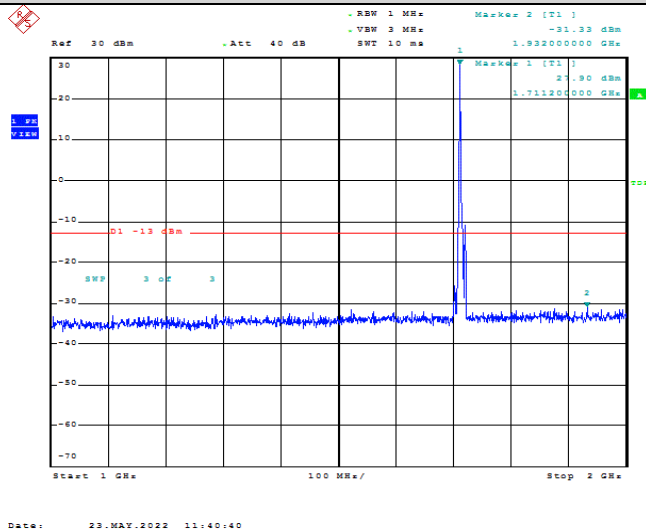

Band66-5MHz-16QAM-132322-1RB#0-Range1:30~1000MHz

Date: 23.MAY.2022 11:40:40