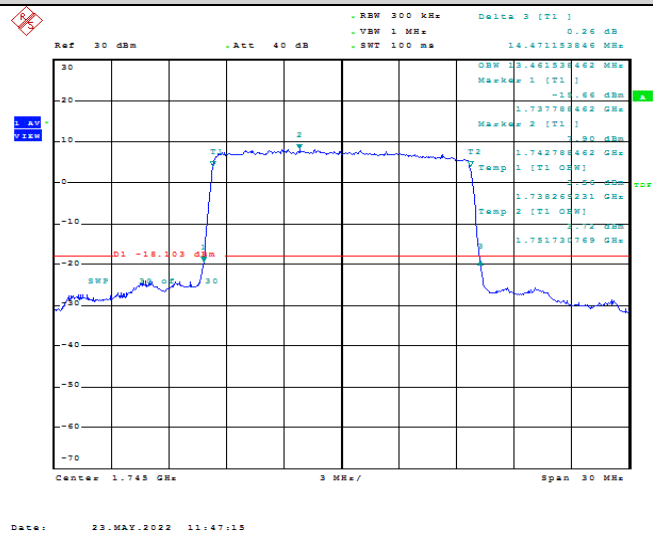

Band66-15MHz-QPSK-132322-75RB#0-13.462