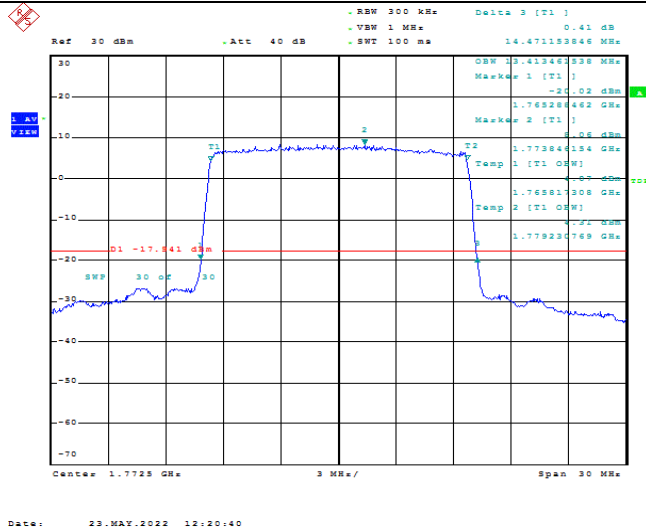

Date: 23.MAY.2022 12:20:40