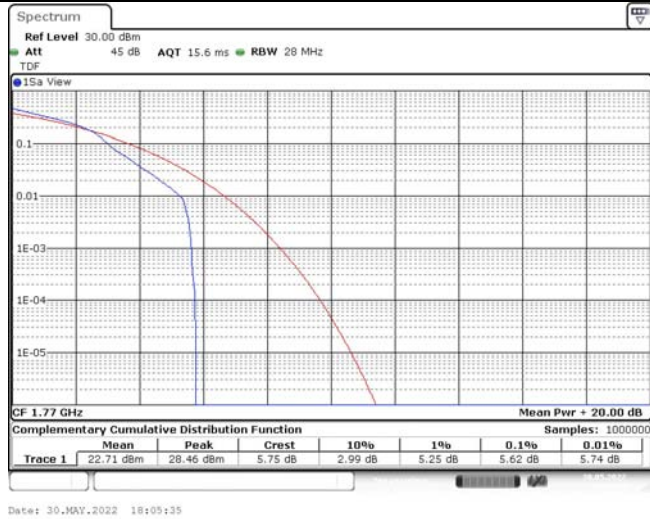

Band66-20MHz-16QAM-132572-1RB#0