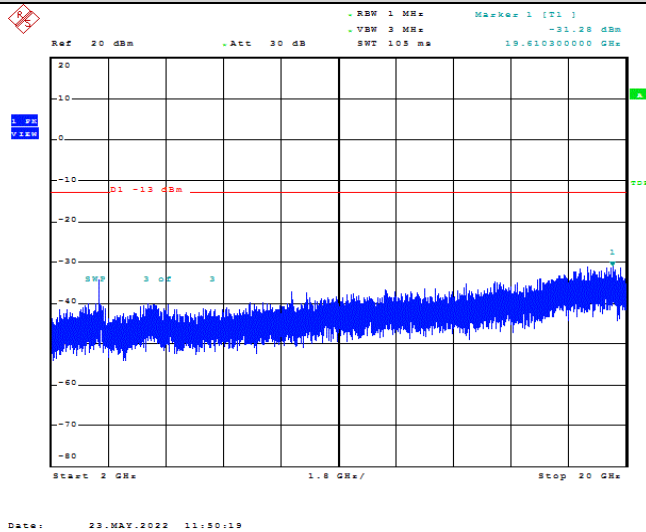

Band66-15MHz-QPSK-132322-1RB#0-Range2:1000~2000MHz

Date: 23.MAY.2022 11:50:19

Band66-15MHz-QPSK-132322-1RB#0-Range3:2000~132022MHz