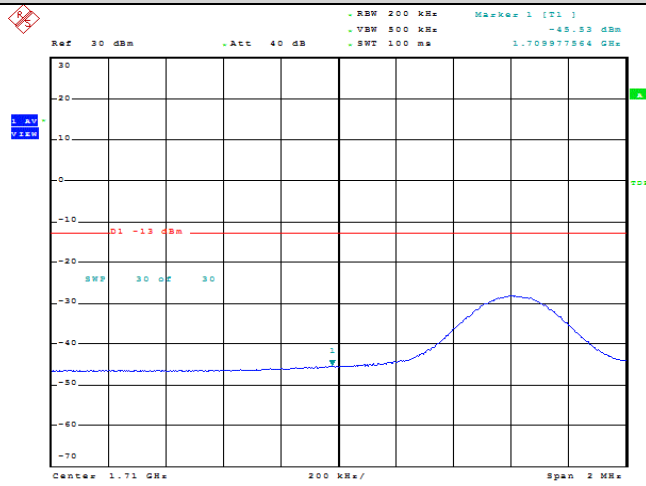

Date: 23.MAY.2022 11:43:39

Band66-10MHz-QPSK-132022-1RB#49

Date: 23.MAY.2022 11:44:01

Band66-10MHz-QPSK-132022-50RB#0

Date: 23.MAY.2022 11:43:28

Band66-10MHz-16QAM-132022-1RB#0

Date: 23.MAY.2022 11:43:50

Band66-10MHz-16QAM-132022-1RB#49