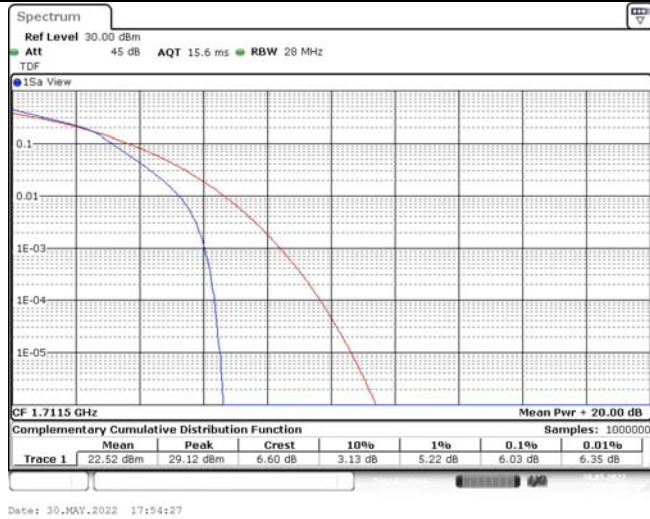

Band66-3MHz-16QAM-131987-1RB#0