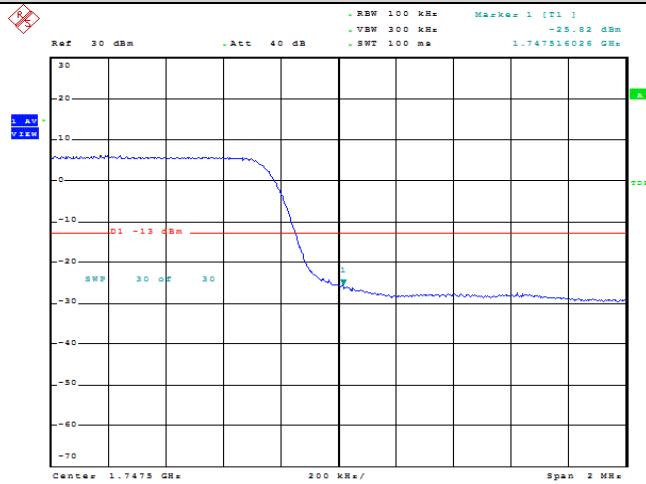

Band66-5MHz-16QAM-132322-1RB#24

Date: 23.MAY.2022 11:39:43

Band66-5MHz-16QAM-132322-25RB#0