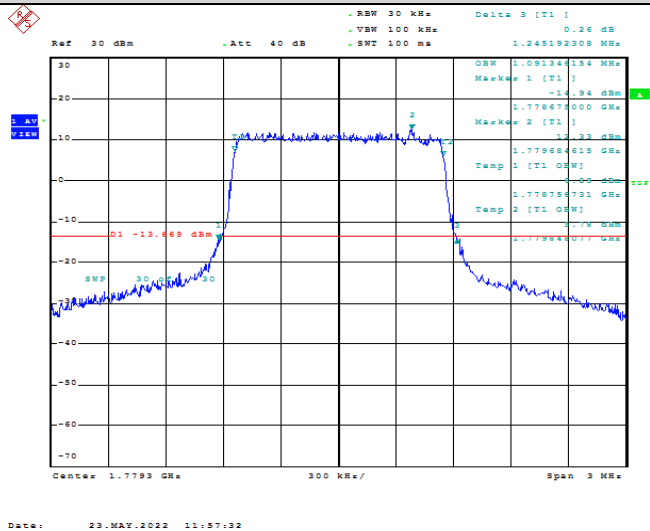

Band66-1.4MHz-QPSK-132665-6RB#0-1.087

Date: 23.MAY.2022 11:57:32