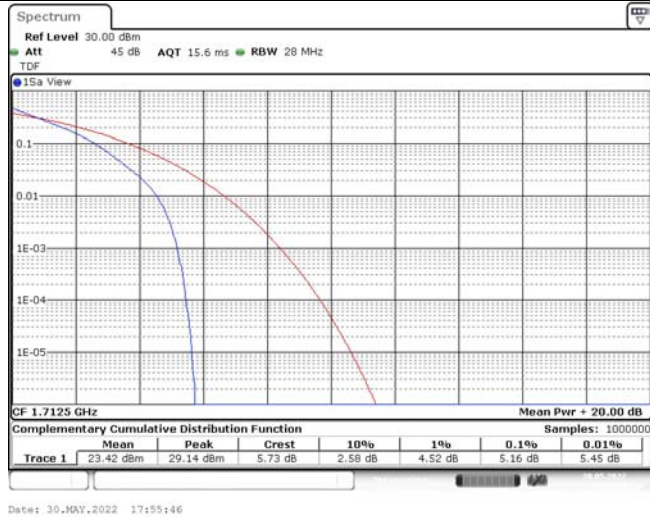

Band66-5MHz-QPSK-132322-1RB#0

Band66-5MHz-QPSK-132322-25RB#0