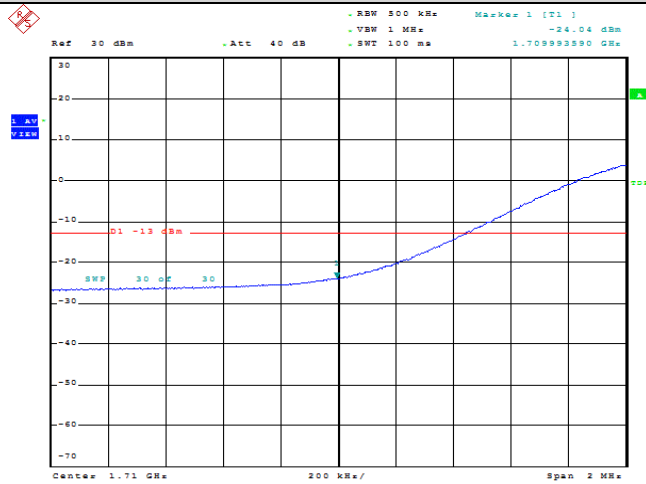

Band66-20MHz-QPSK-132072-1RB#99

Date: 23.MAY.2022 11:52:52

Band66-20MHz-QPSK-132072-100RB#0