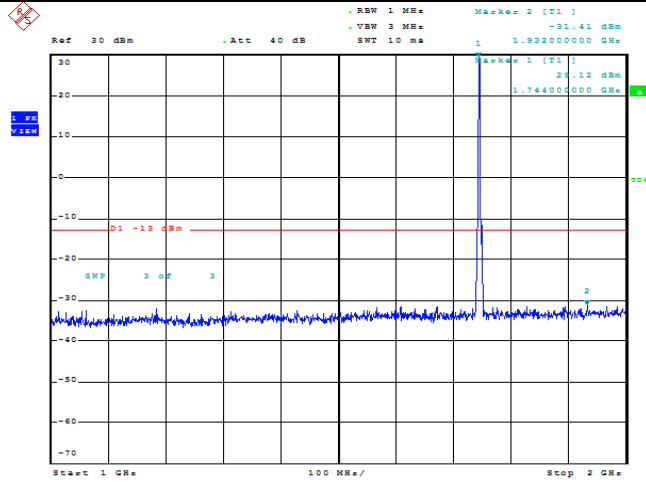

Band66-3MHz-QPSK-132322-1RB#0-Range1:30~1000MHz

Date: 23.MAY.2022 11:35:13