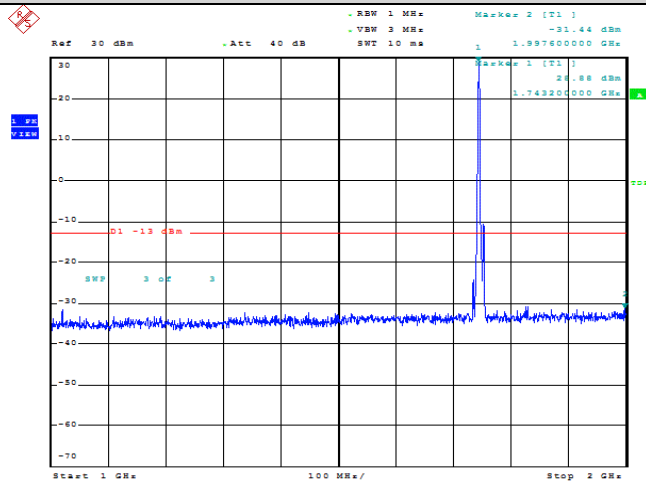

Band66-5MHz-QPSK-132322-1RB#0-Range1:30~1000MHz

Date: 23.MAY.2022 11:41:17