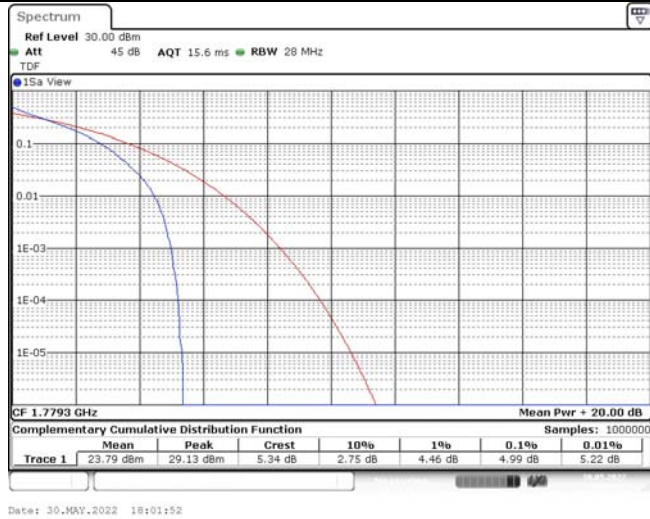

Band66-1.4MHz-QPSK-132665-1RB#0