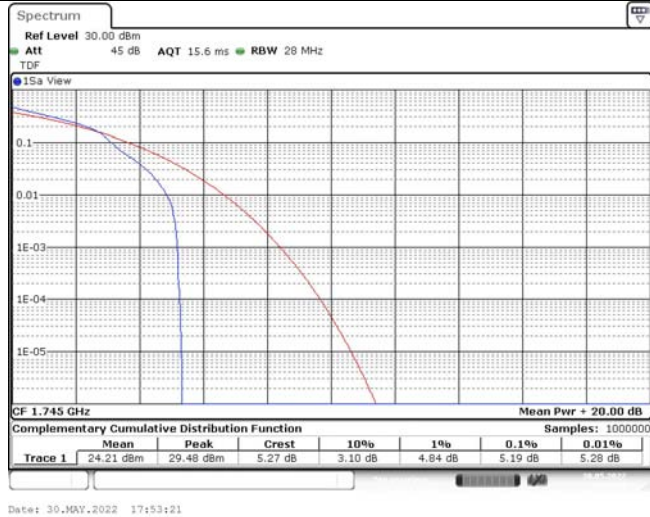

Band66-1.4MHz-16QAM-132322-1RB#0