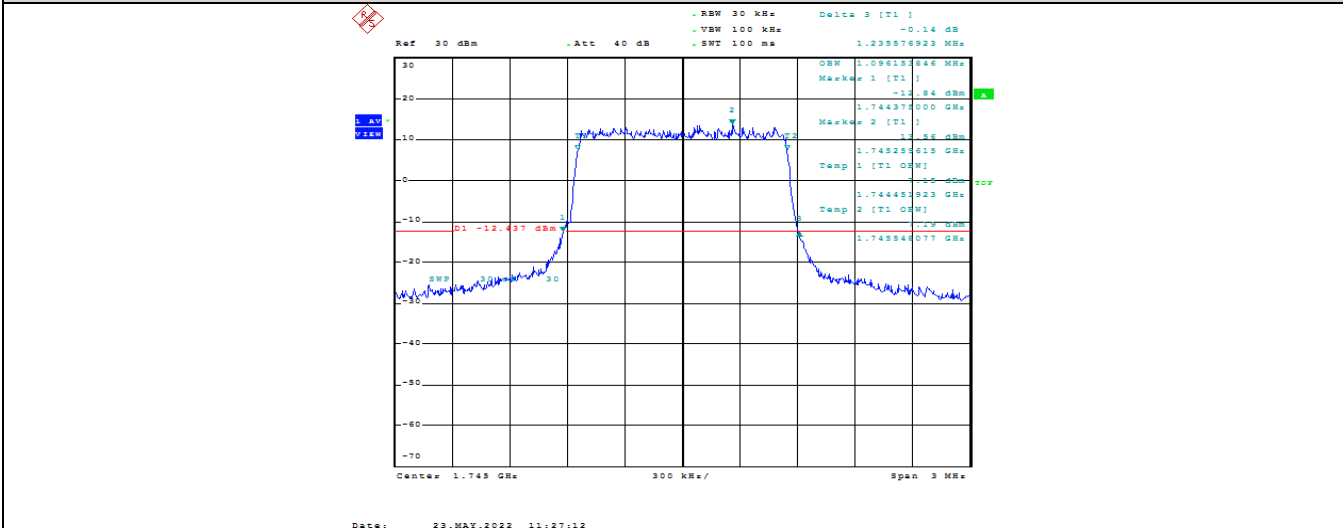

Band66-1.4MHz-QPSK-132322-6RB#0-1.096