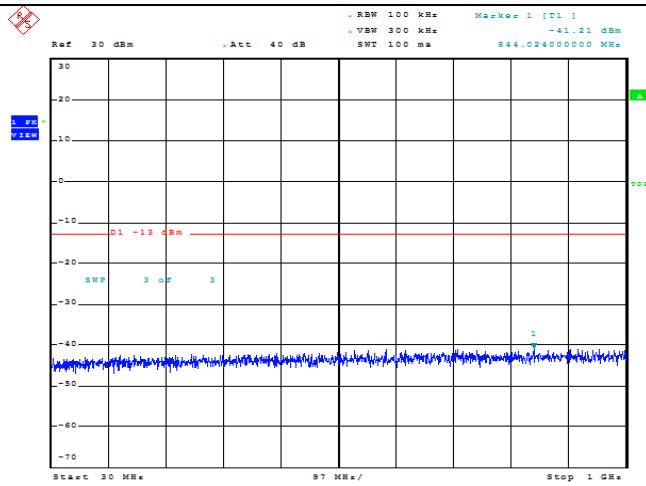

Date: 23.MAY.2022 11:39:56

Band66-5MHz-QPSK-132322-1RB#0-Range1:30~1000MHz

Date: 23.MAY.2022 11:40:06

Band66-5MHz-QPSK-132322-1RB#0-Range2:1000~2000MHz

Date: 23.MAY.2022 11:40:17

Band66-5MHz-QPSK-132322-1RB#0-Range3:2000~132022MHz