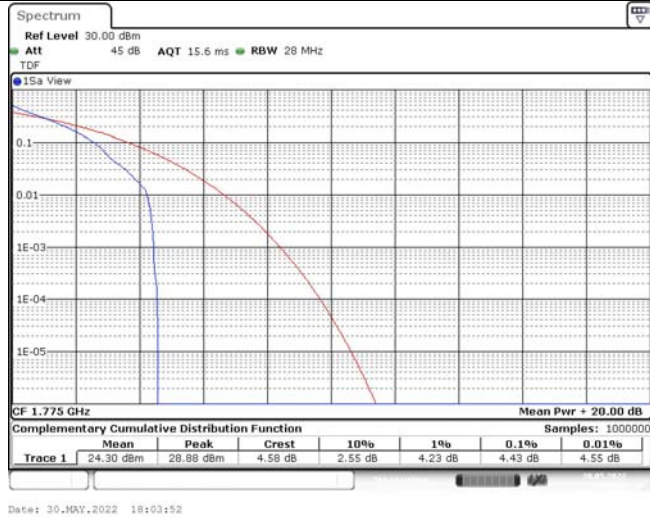

Band66-10MHz-QPSK-132622-1RB#0