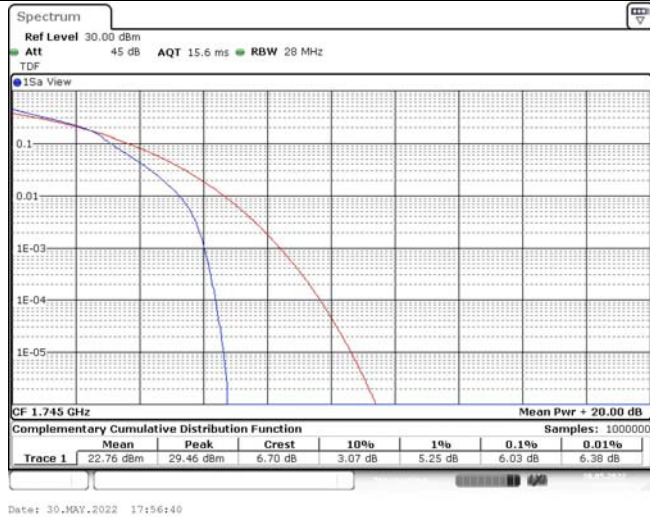

Band66-5MHz-16QAM-132322-25RB#0