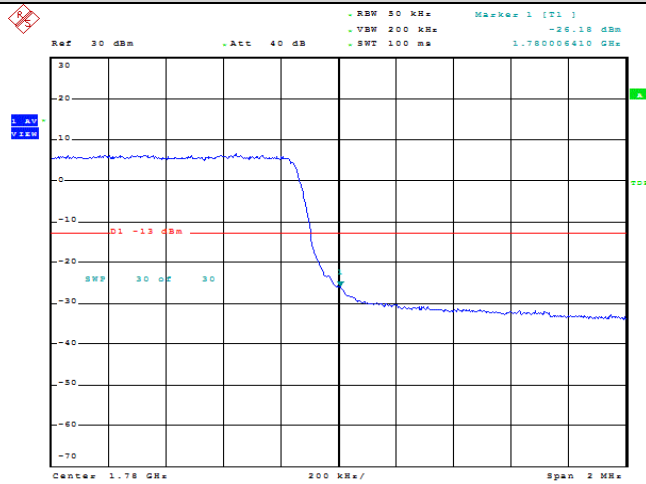

Band66-3MHz-QPSK-132657-1RB#14

Date: 23.MAY.2022 12:04:09

Band66-3MHz-QPSK-132657-15RB#0