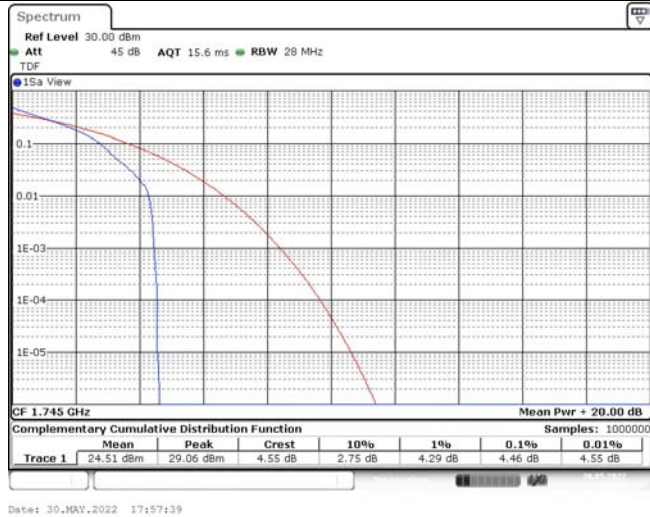

Band66-10MHz-QPSK-132322-1RB#0