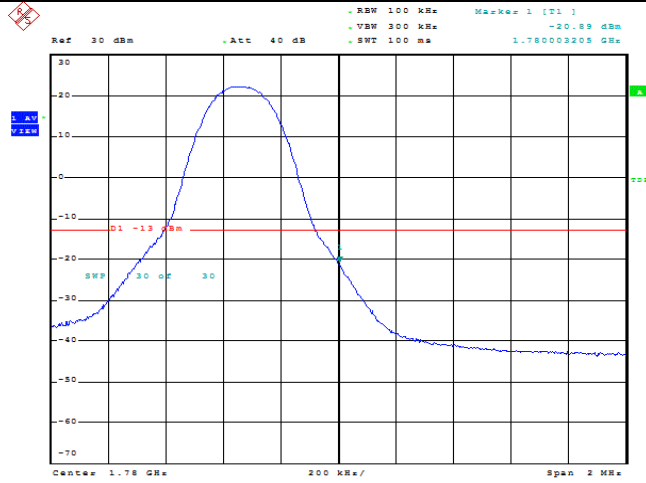

Band66-3MHz-16QAM-132657-1RB#14

Date: 23.MAY.2022 12:04:19

Band66-3MHz-16QAM-132657-15RB#0

Date: 23.MAY.2022 12:09:22

Band66-5MHz-QPSK-132647-1RB#0

Date: 23.MAY.2022 12:09:44

Band66-5MHz-QPSK-132647-1RB#24

Date: 23.MAY.2022 12:10:05