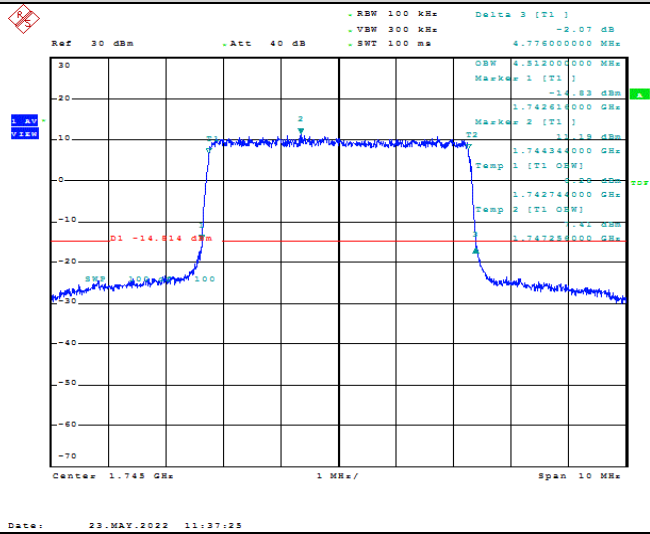

Band66-5MHz-16QAM-132322-25RB#0-4.512