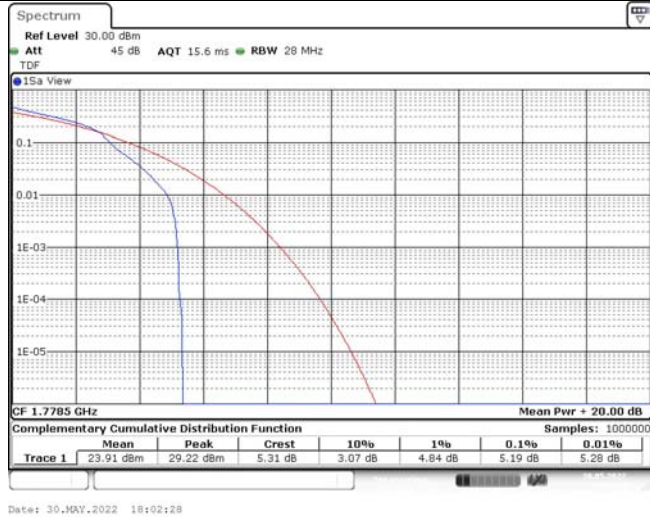

Band66-3MHz-16QAM-132657-1RB#0

Band66-3MHz-16QAM-132657-15RB#0

Band66-5MHz-QPSK-132647-1RB#0