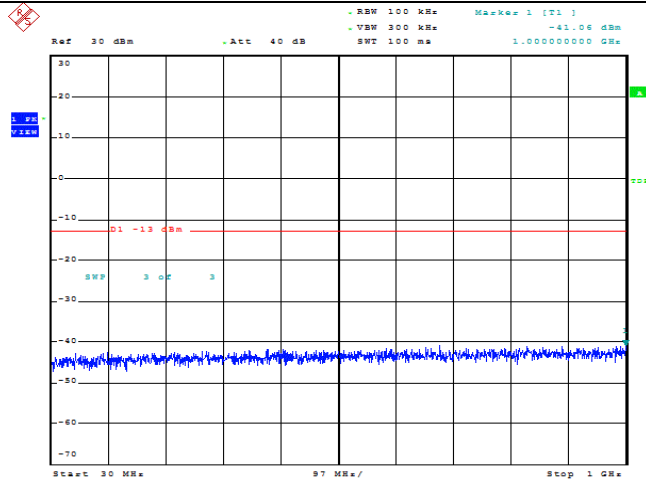

Date: 23.MAY.2022 11:40:31

Band66-5MHz-16QAM-132322-1RB#0-Range1:30~1000MHz

Date: 23.MAY.2022 11:40:40

Band66-5MHz-16QAM-132322-1RB#0-Range2:1000~2000MHz

Date: 23.MAY.2022 11:40:51

Band66-5MHz-16QAM-132322-1RB#0-Range3:2000~132022MHz