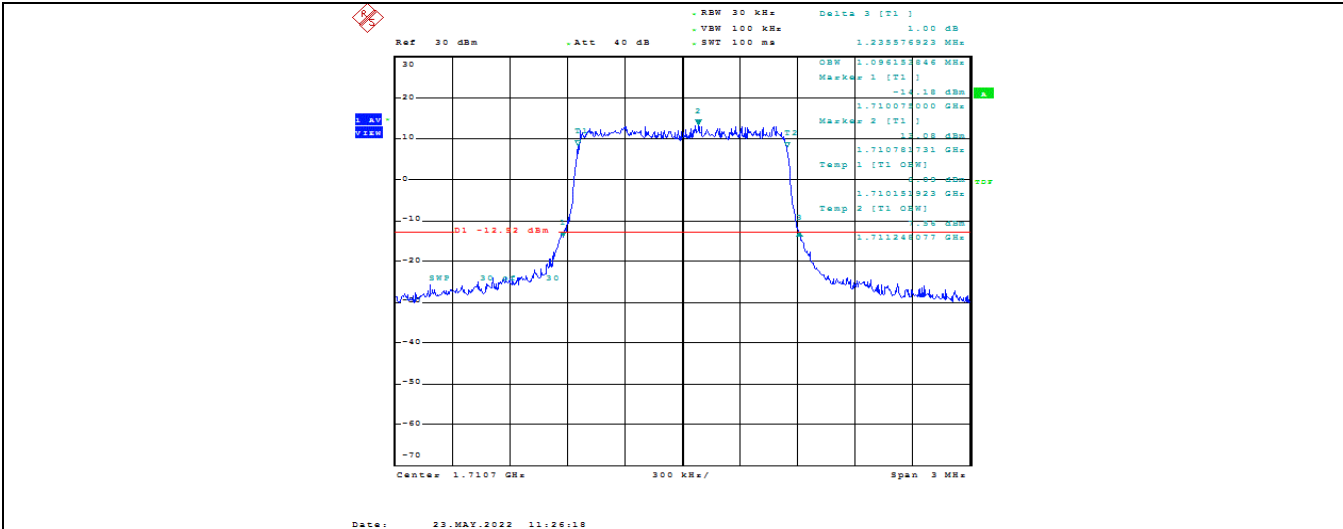

Test Graphs

Band66-1.4MHz-QPSK-131979-6RB#0-1.096