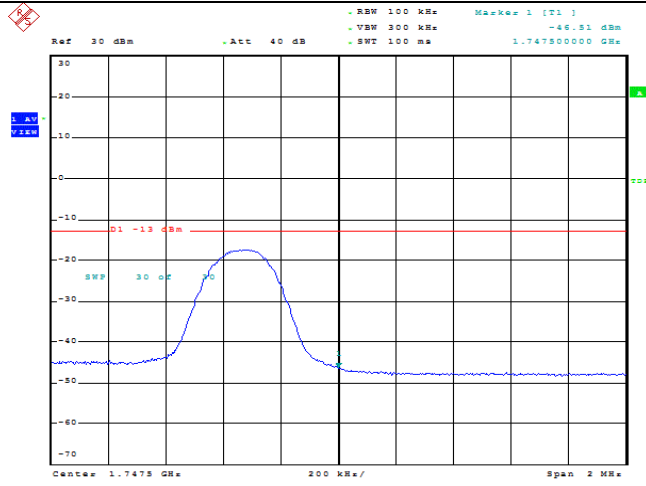

Date: 23.MAY.2022 11:37:43

Band66-5MHz-QPSK-132322-1RB#0

Date: 23.MAY.2022 11:38:04

Band66-5MHz-QPSK-132322-1RB#24

Date: 23.MAY.2022 11:38:25

Band66-5MHz-QPSK-132322-25RB#0

Date: 23.MAY.2022 11:38:49

Band66-5MHz-QPSK-132322-1RB#0