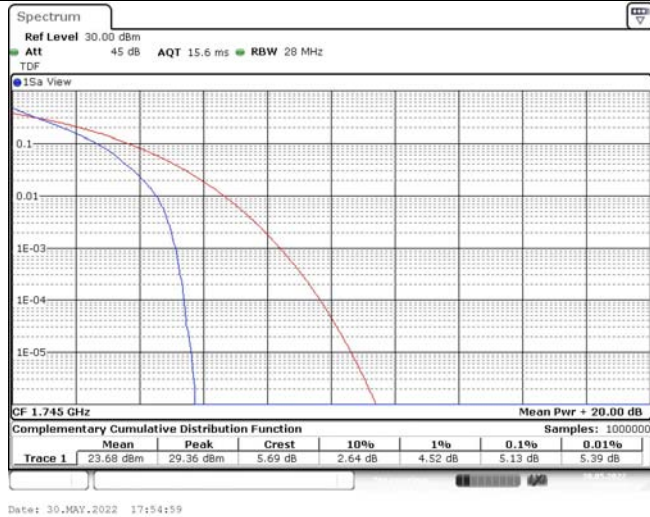

Band66-3MHz-QPSK-132322-1RB#0

Band66-3MHz-QPSK-132322-15RB#0