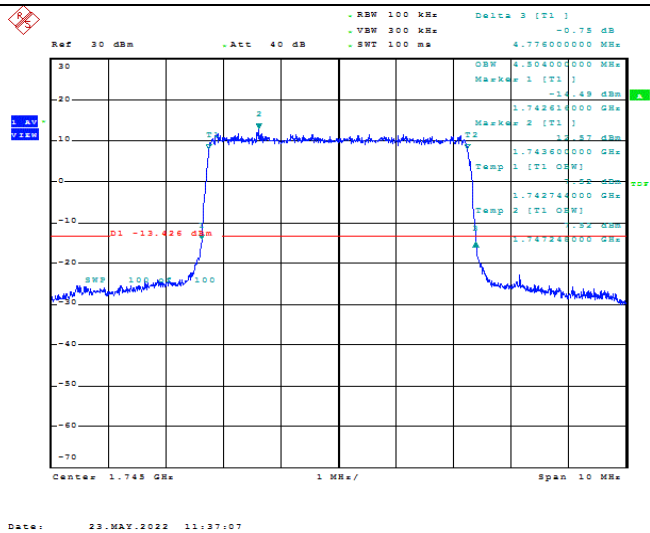

Band66-5MHz-QPSK-132322-25RB#0-4.504