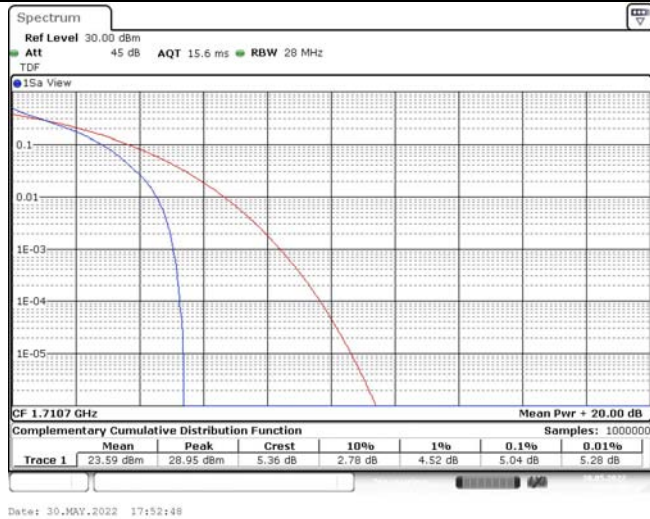

Band66-1.4MHz-QPSK-131979-6RB#0