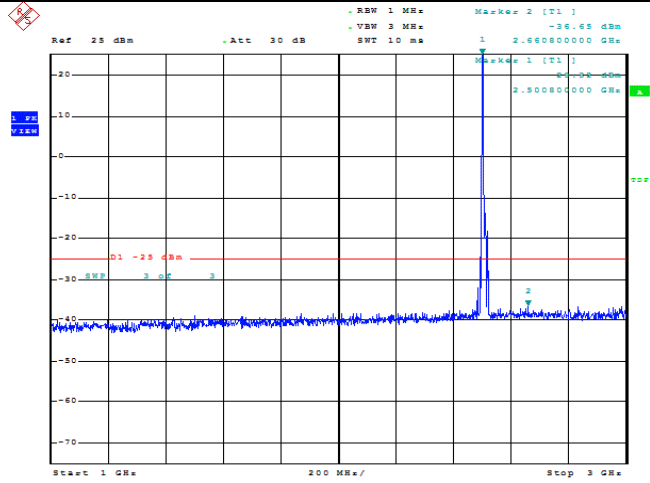

Band7-10MHz-16QAM-20800-1RB#0-Range1:30~1000MHz

Date: 20.MAY.2022 09:41:50