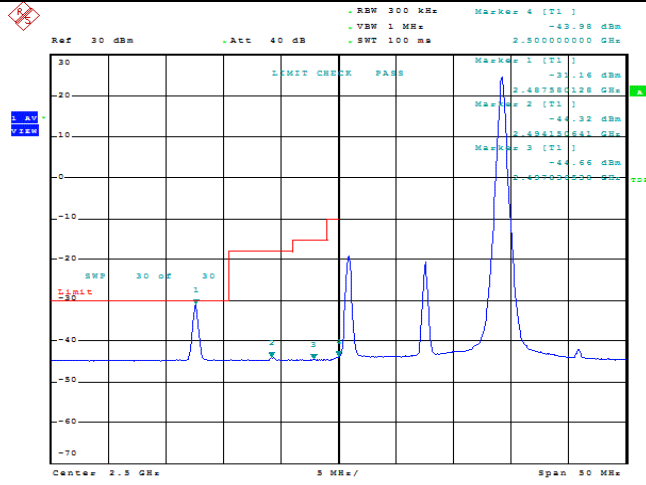

Band7-15MHz-QPSK-20825-1RB#0