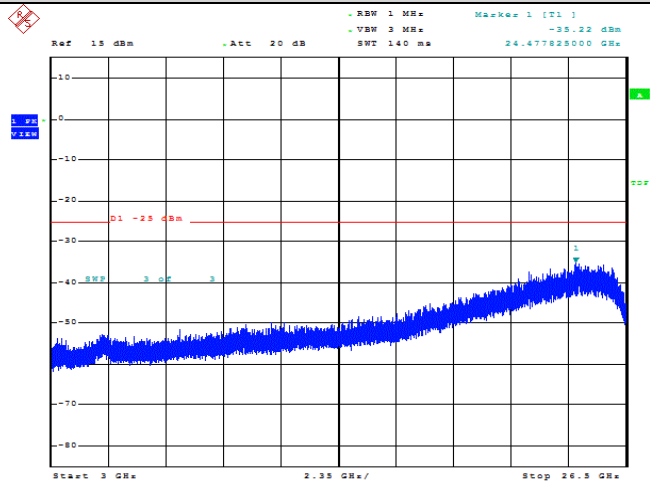

Band7-5MHz-16QAM-21100-1RB#0-Range2:1000~3000MHz

Band7-5MHz-16QAM-21100-1RB#0-Range3:3000~26500MHz