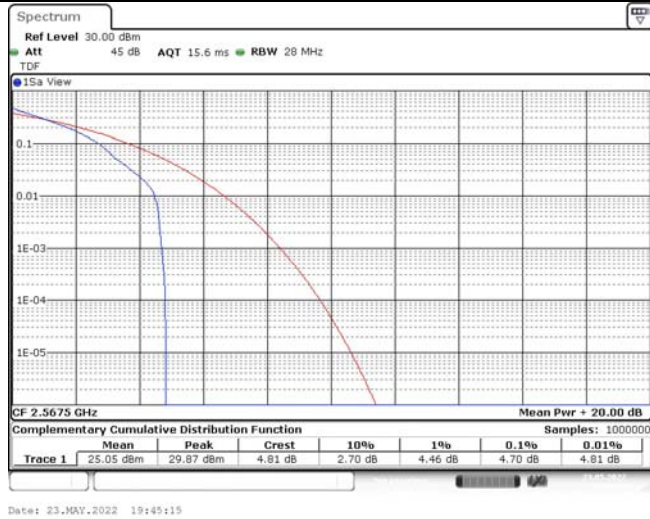

Test Graphs

Band7-5MHz-QPSK-20775-1RB#0

Band7-5MHz-QPSK-20775-25RB#0

Band7-5MHz-QPSK-21100-1RB#0

Band7-5MHz-QPSK-21100-25RB#0

Band7-5MHz-QPSK-21425-1RB#0

Band7-5MHz-QPSK-21425-25RB#0

Band7-5MHz-16QAM-20775-1RB#0