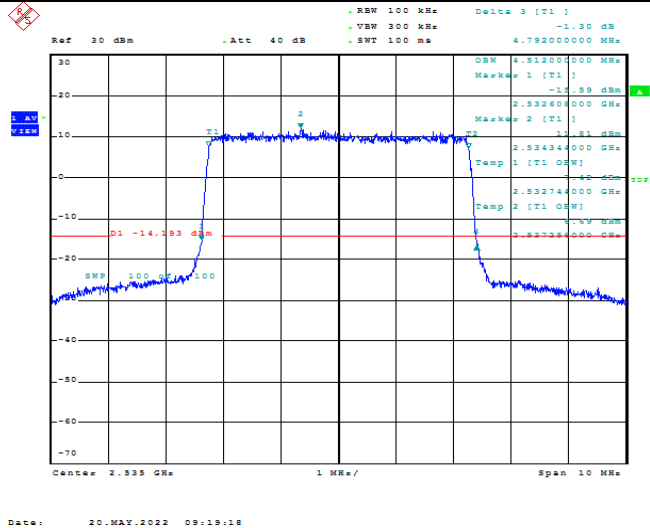

Band7-5MHz-16QAM-20775-25RB#0-4.496

Date: 20.MAY.2022 09:19:18