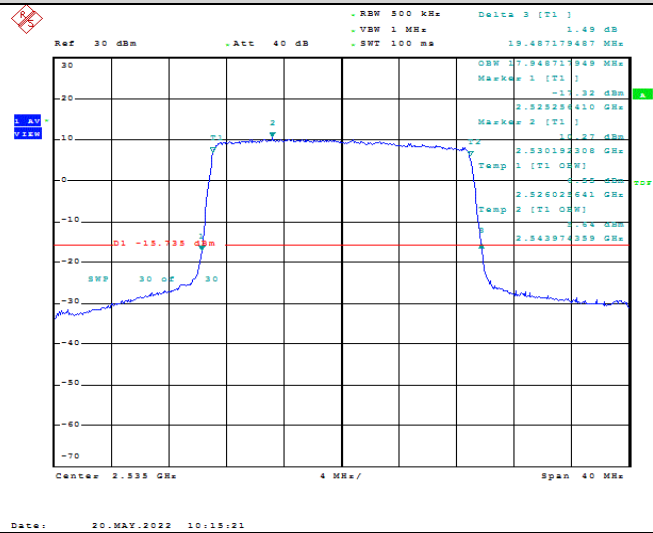

Model: GLMG21A01

FCC ID: 2AC88-GLMG21A01

IC: 24230-GLMG21A01

TABLE OF CONTENTS

1	Summary of Test Results Data and Graph	3
1.1.	Appendix A: Conducted Power Output Data	3
1.2.	Appendix B: Peak-to-Average Ratio(CCDF)	8
1.3.	Appendix C: 26dB Bandwidth and Occupied Bandwidth	26
1.4.	Appendix D: Band Edge	35
1.5.	Appendix E: Conducted Spurious Emission	53
1.6.	Appendix F: Frequency Stability	80

Band7-15MHz-16QAM-20825-75RB#0-13.51

Date: 20.MAY.2022 09:55:46

Band7-15MHz-16QAM-21100-75RB#0-13.51

Date: 20.MAY.2022 09:56:10

Band7-15MHz-16QAM-21375-75RB#0-13.462

Band7-20MHz-QPSK-20850-100RB#0-18.013

Band7-20MHz-QPSK-21100-100RB#0-17.949