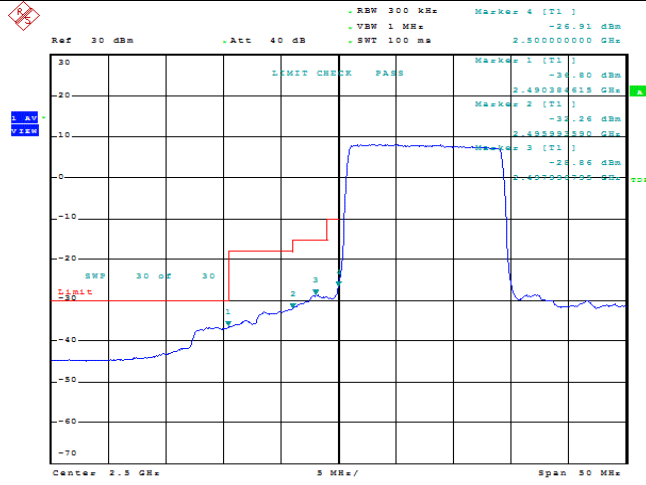

Band7-15MHz-QPSK-20825-1RB#74

Band7-15MHz-QPSK-20825-75RB#0