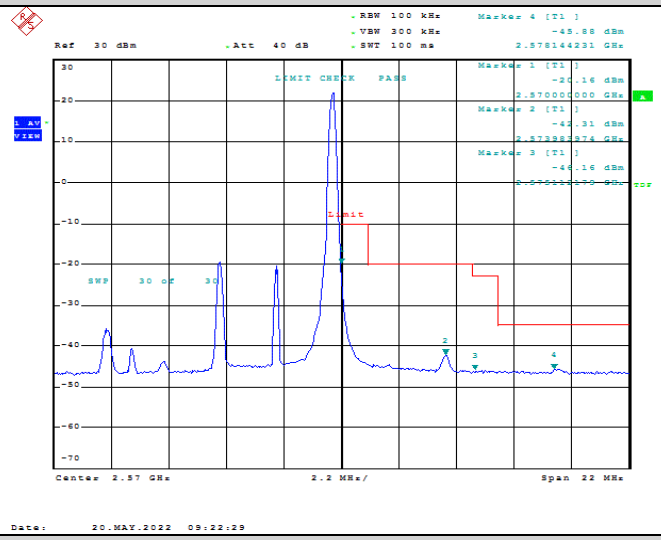

Band7-5MHz-16QAM-21425-1RB#0