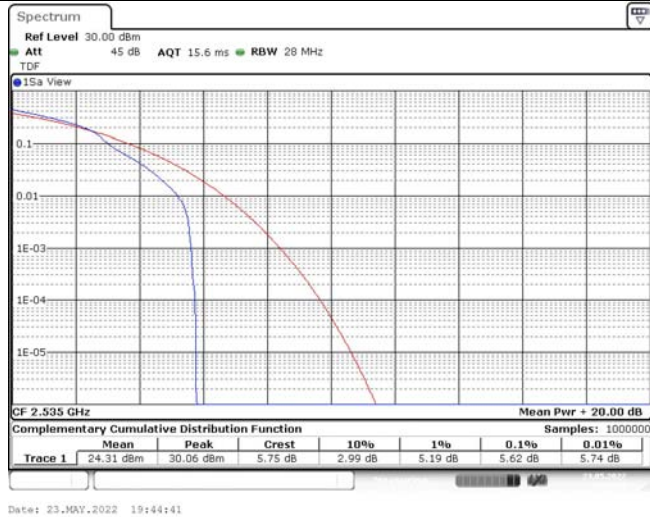

Band7-5MHz-16QAM-20775-25RB#0