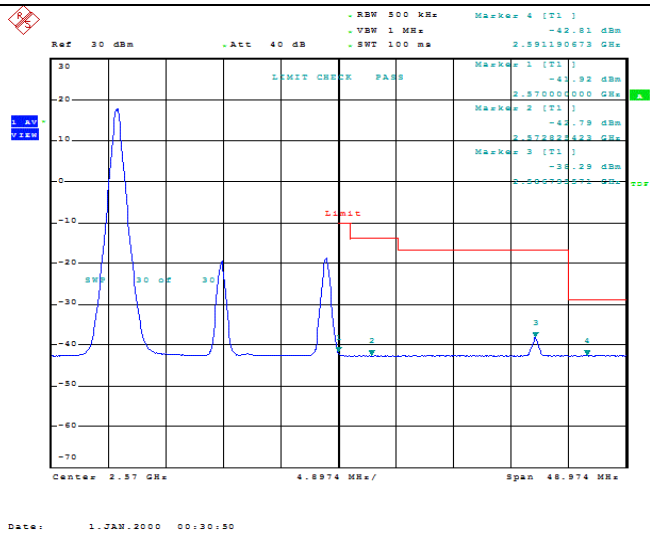

Band7-20MHz-16QAM-21350-1RB#0