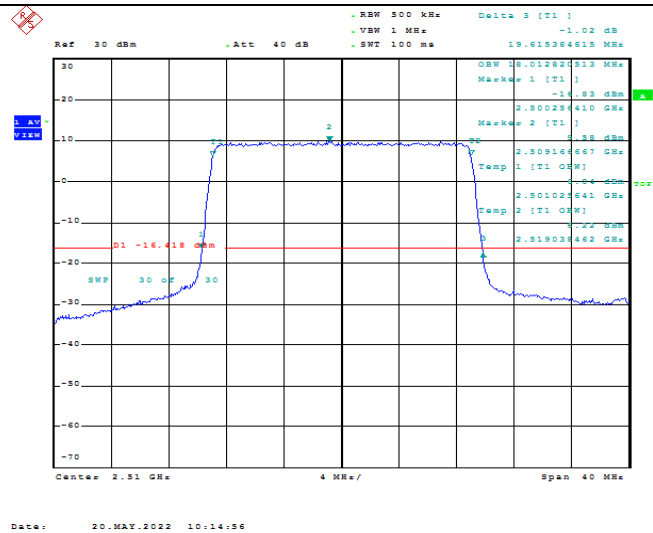

Model: GLMG21A01

FCC ID: 2AC88-GLMG21A01

IC: 24230-GLMG21A01

TABLE OF CONTENTS

1	Summary of Test Results Data and Graph	3
1.1.	Appendix A: Conducted Power Output Data	3
1.2.	Appendix B: Peak-to-Average Ratio(CCDF)	8
1.3.	Appendix C: 26dB Bandwidth and Occupied Bandwidth	26
1.4.	Appendix D: Band Edge	35
1.5.	Appendix E: Conducted Spurious Emission	53
1.6.	Appendix F: Frequency Stability	80

Band7-15MHz-16QAM-20825-75RB#0-13.51

Date: 20.MAY.2022 09:55:46

Band7-15MHz-16QAM-21100-75RB#0-13.51

Date: 20.MAY.2022 09:56:10

Band7-15MHz-16QAM-21375-75RB#0-13.462

Band7-20MHz-QPSK-20850-100RB#0-18.013

Band7-20MHz-QPSK-21100-100RB#0-17.949