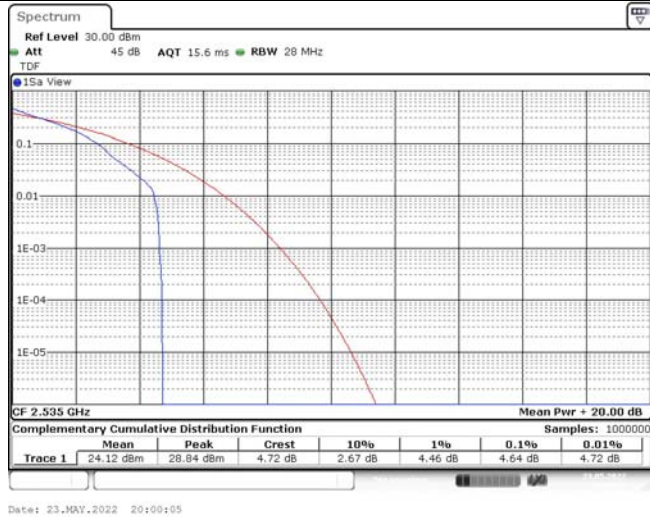

Band7-20MHz-QPSK-20850-100RB#0

Band7-20MHz-QPSK-21100-1RB#0