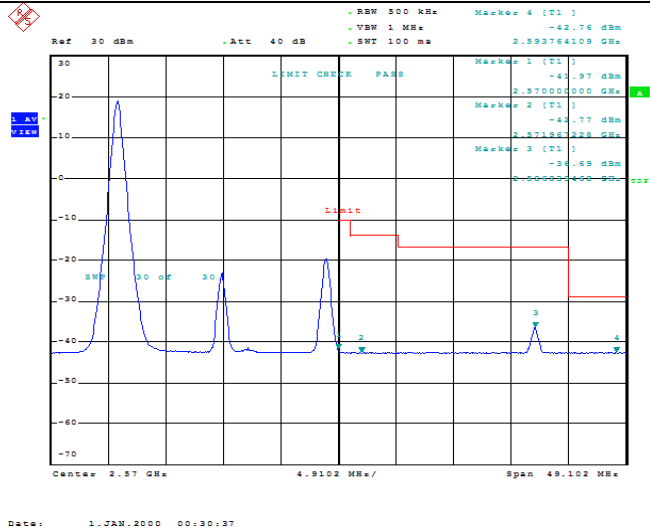

Band7-20MHz-QPSK-21350-1RB#0