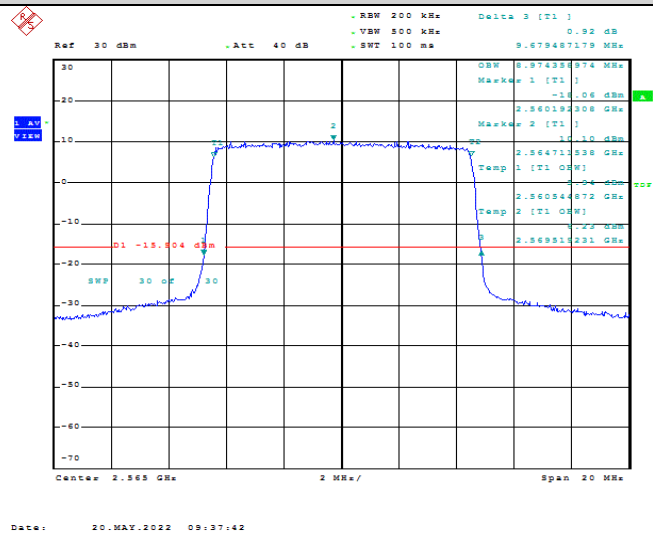

Band7-10MHz-QPSK-21400-50RB#0-8.974