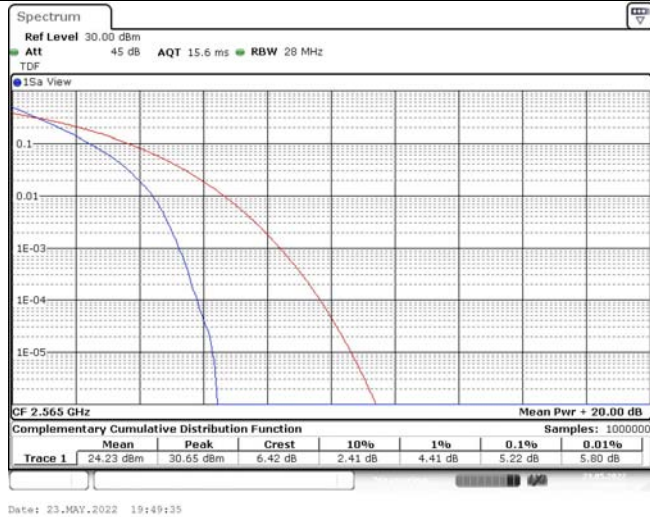

Band7-10MHz-QPSK-21400-1RB#0

Date: 23.MAY.2022 19:49:35

Band7-10MHz-QPSK-21400-50RB#0