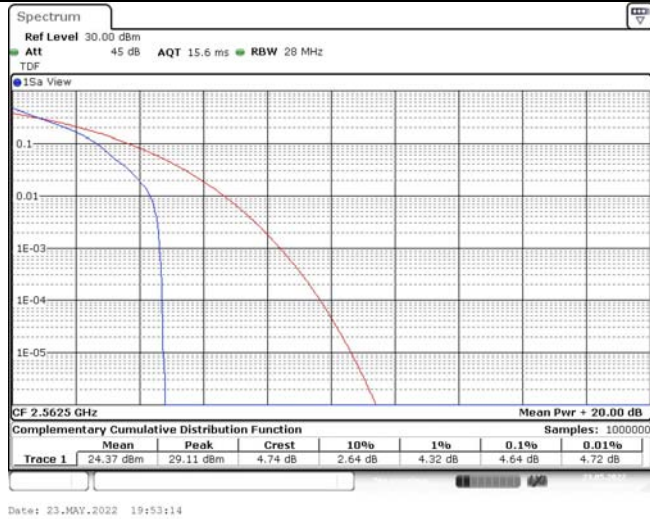

Band7-15MHz-QPSK-21100-75RB#0