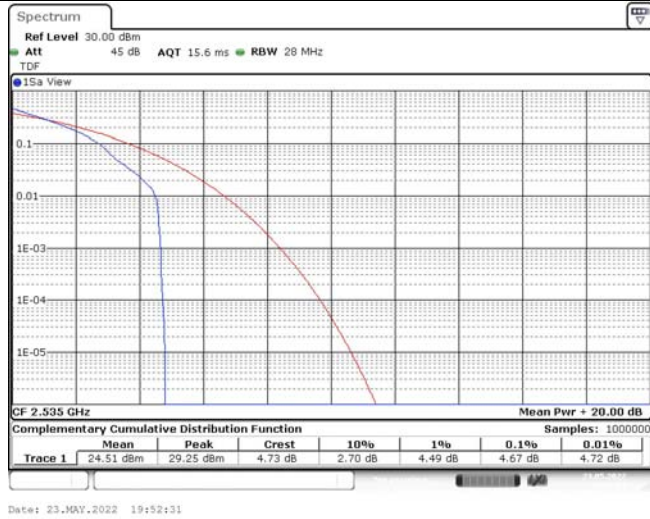

Band7-15MHz-QPSK-20825-75RB#0