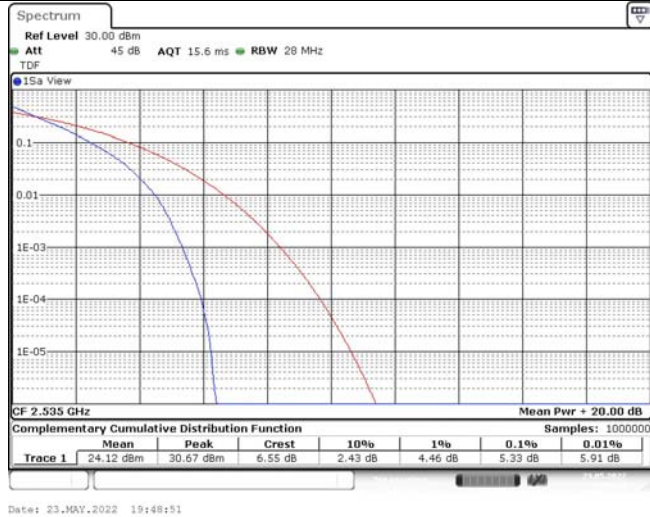

Band7-10MHz-QPSK-21100-1RB#0

Date: 23.MAY.2022 19:48:51