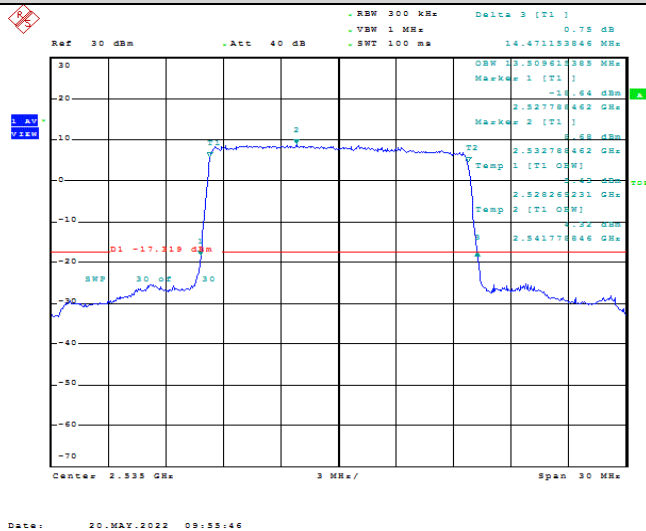

Band7-15MHz-16QAM-20825-75RB#0-13.51

Date: 20.MAY.2022 09:55:46