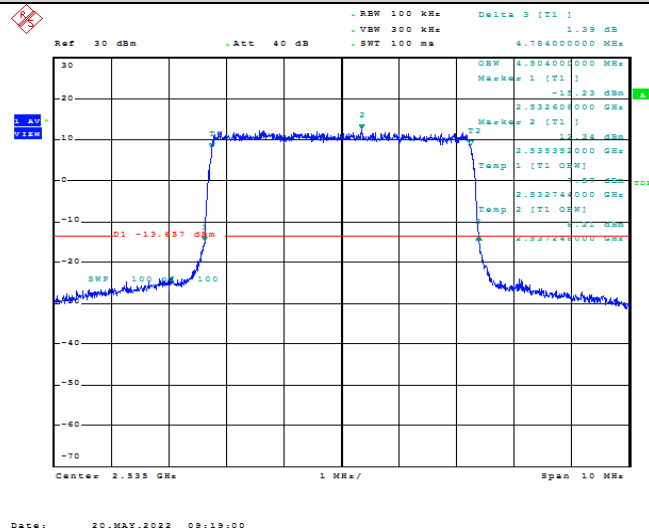

Band7-5MHz-QPSK-20775-25RB#0-4.504

Date: 20.MAY.2022 09:19:00