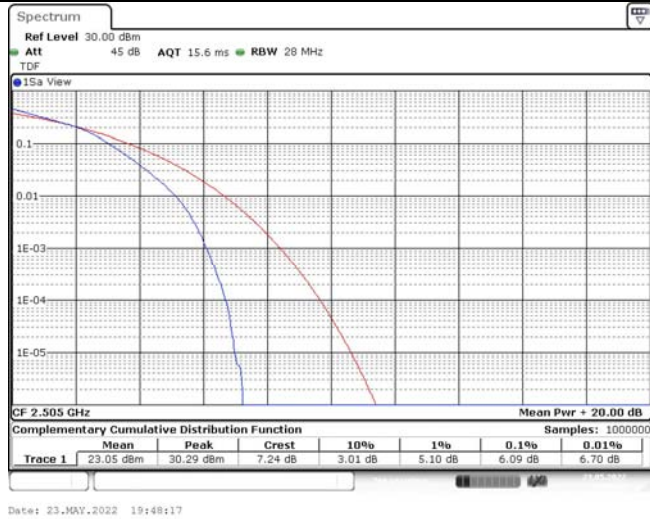

Band7-10MHz-16QAM-20800-1RB#0