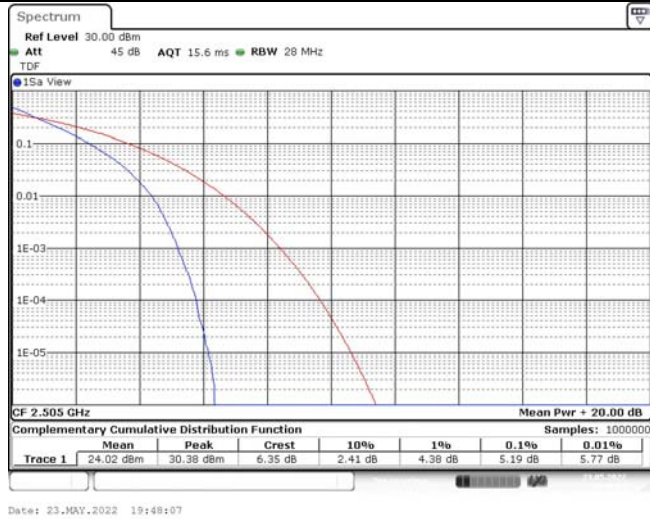

Band7-10MHz-QPSK-20800-1RB#0