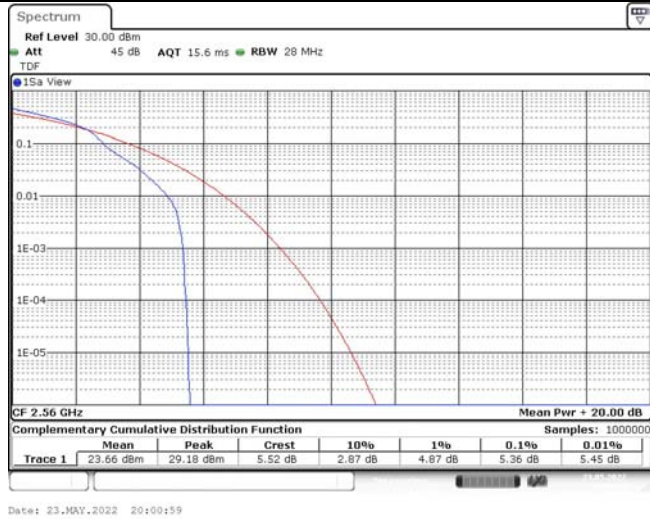

Band7-20MHz-16QAM-21100-100RB#0