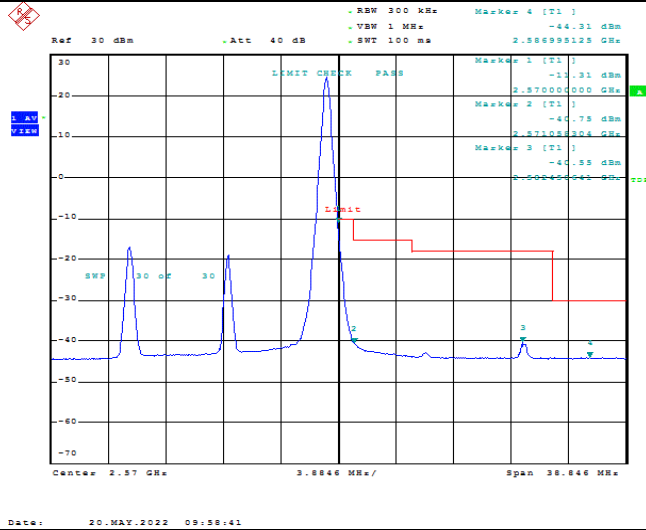

Band7-15MHz-16QAM-21375-1RB#0

Band7-15MHz-16QAM-21375-1RB#74