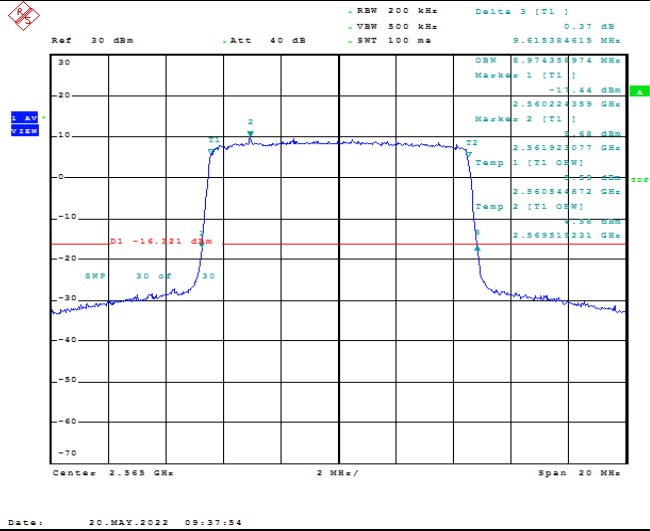

Model: GLMG21A01

FCC ID: 2AC88-GLMG21A01

IC: 24230-GLMG21A01

TABLE OF CONTENTS

1	Summary of Test Results Data and Graph	3
1.1.	Appendix A: Conducted Power Output Data	3
1.2.	Appendix B: Peak-to-Average Ratio(CCDF)	8
1.3.	Appendix C: 26dB Bandwidth and Occupied Bandwidth	26
1.4.	Appendix D: Band Edge	35
1.5.	Appendix E: Conducted Spurious Emission	53
1.6.	Appendix F: Frequency Stability	80

Band7-10MHz-QPSK-21400-50RB#0-8.974

Date: 20.MAY.2022 09:37:04

Band7-10MHz-16QAM-20800-50RB#0-8.974

Date: 20.MAY.2022 09:37:29

Band7-10MHz-16QAM-21100-50RB#0-8.974

Date: 20.MAY.2022 09:37:54

Band7-10MHz-16QAM-21400-50RB#0-8.974