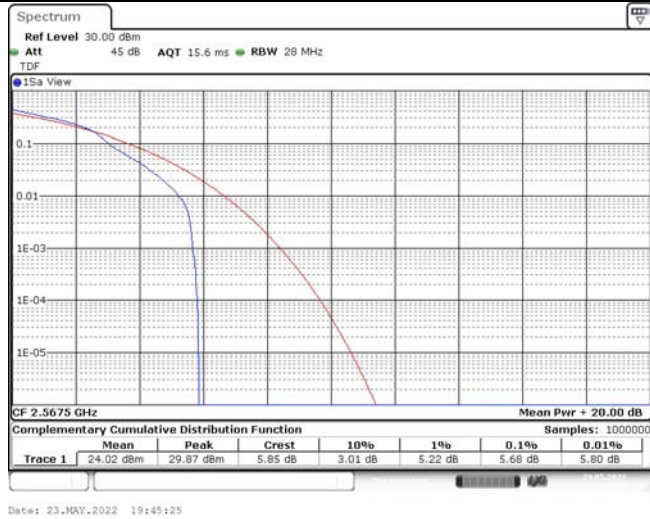

Band7-5MHz-16QAM-21100-25RB#0