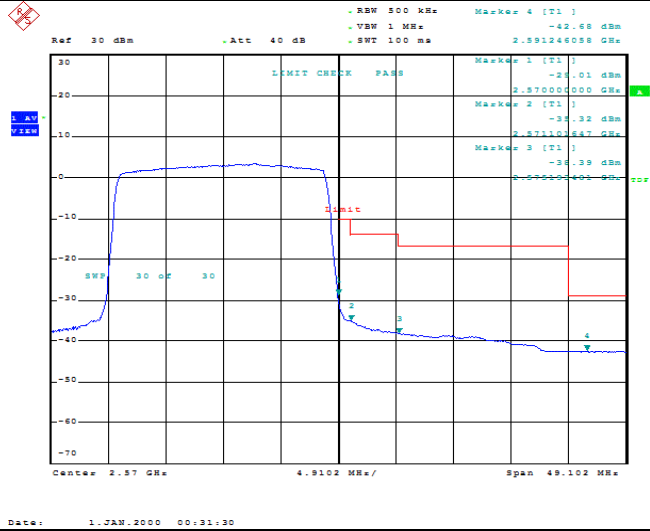

Band7-20MHz-QPSK-21350-100RB#0