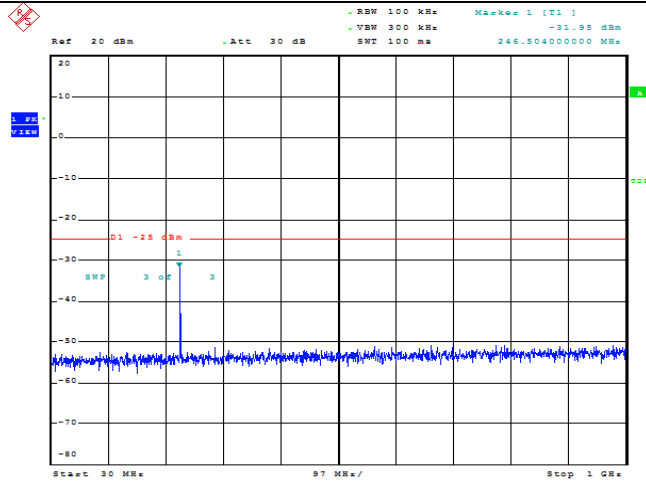

Band7-10MHz-16QAM-21400-1RB#0-Range1:30~1000MHz

Band7-10MHz-16QAM-21400-1RB#0-Range2:1000~3000MHz

Band7-10MHz-16QAM-21400-1RB#0-Range3:3000~26500MHz