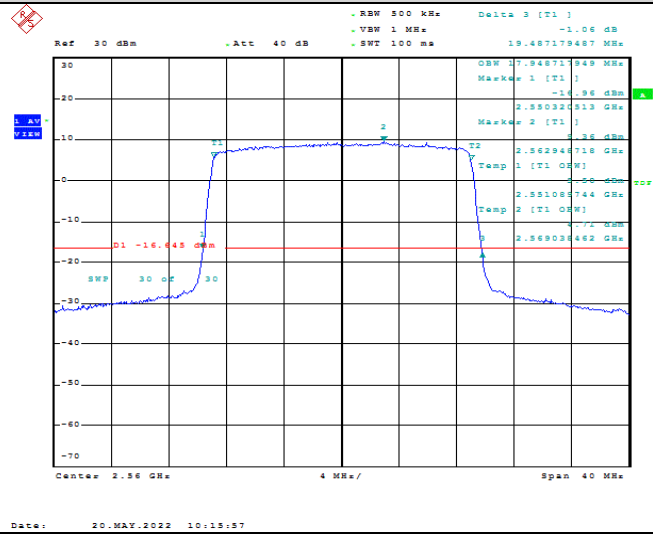

Band7-20MHz-16QAM-21350-100RB#0-17.949