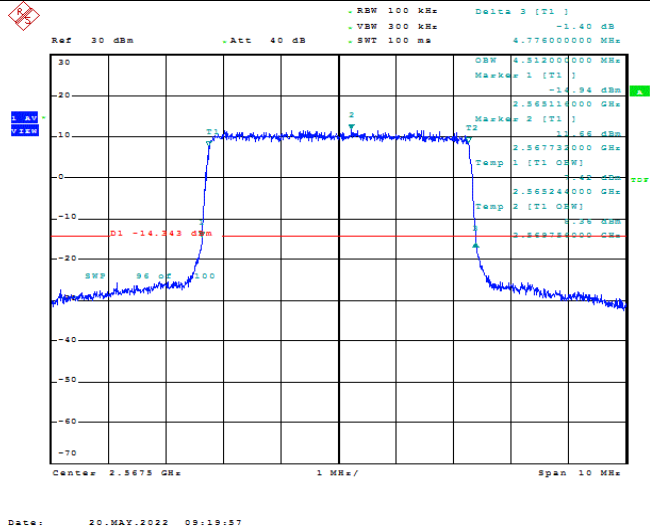

Band7-5MHz-16QAM-21100-25RB#0-4.512

Date: 20.MAY.2022 09:19:57

Band7-5MHz-16QAM-21425-25RB#0-4.512