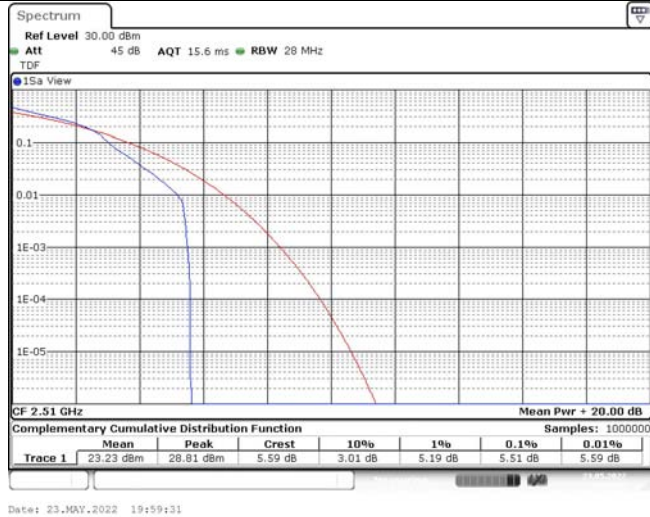

Band7-20MHz-16QAM-20850-1RB#0

Band7-20MHz-16QAM-20850-100RB#0

Band7-20MHz-16QAM-21100-1RB#0