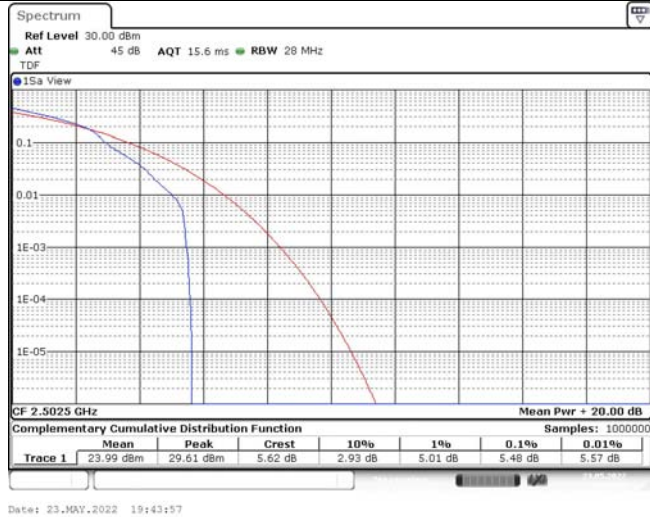

Test Graphs

Band7-5MHz-QPSK-20775-1RB#0

Band7-5MHz-QPSK-20775-25RB#0

Band7-5MHz-QPSK-21100-1RB#0

Band7-5MHz-QPSK-21100-25RB#0

Band7-5MHz-QPSK-21425-1RB#0

Band7-5MHz-QPSK-21425-25RB#0

Band7-5MHz-16QAM-20775-1RB#0