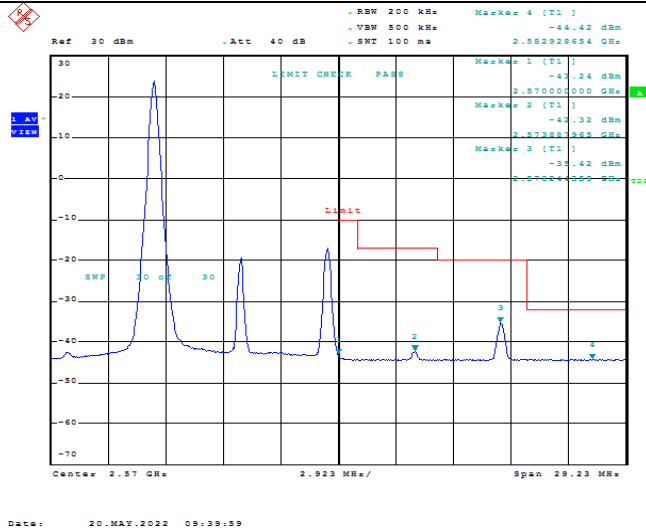

Band7-10MHz-16QAM-21400-1RB#0