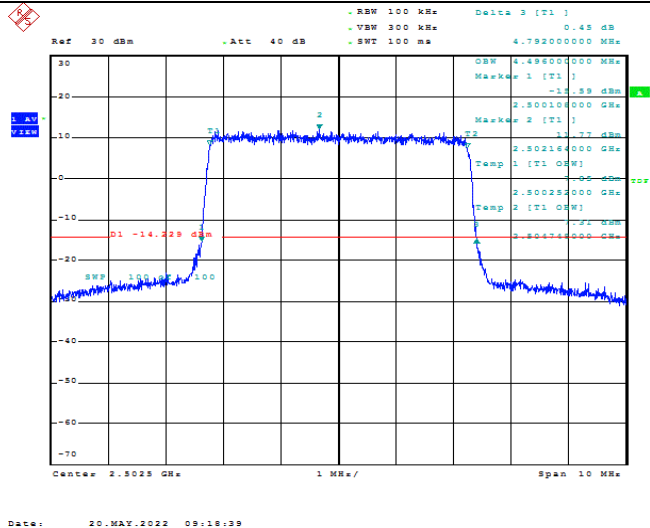

Test Graphs

Date: 20.MAY.2022 09:18:20

Band7-5MHz-QPSK-20775-25RB#0-4.504

Date: 20.MAY.2022 09:19:00

Band7-5MHz-QPSK-21100-25RB#0-4.504

Date: 20.MAY.2022 09:19:39

Band7-5MHz-QPSK-21425-25RB#0-4.504

Date: 20.MAY.2022 09:18:39