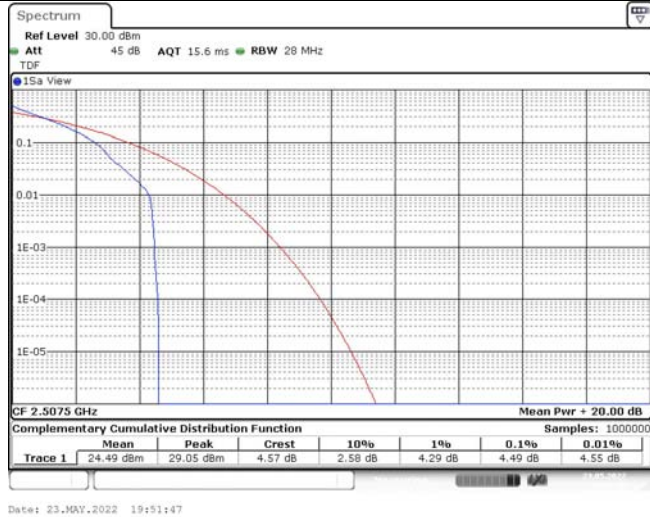

Band7-10MHz-16QAM-21400-50RB#0