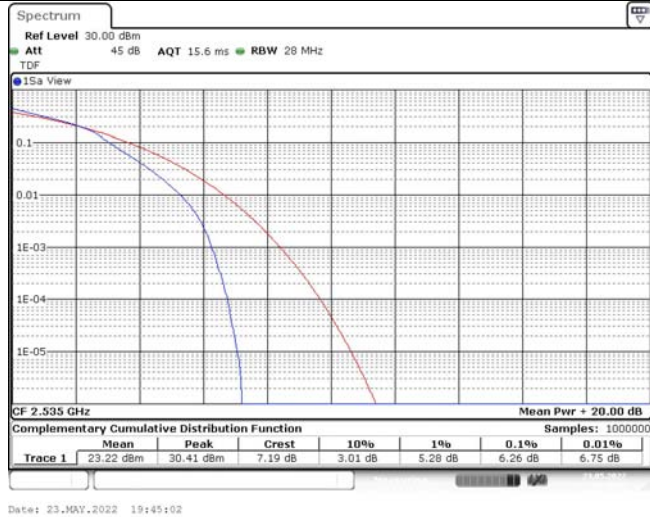

Band7-5MHz-16QAM-21100-1RB#0