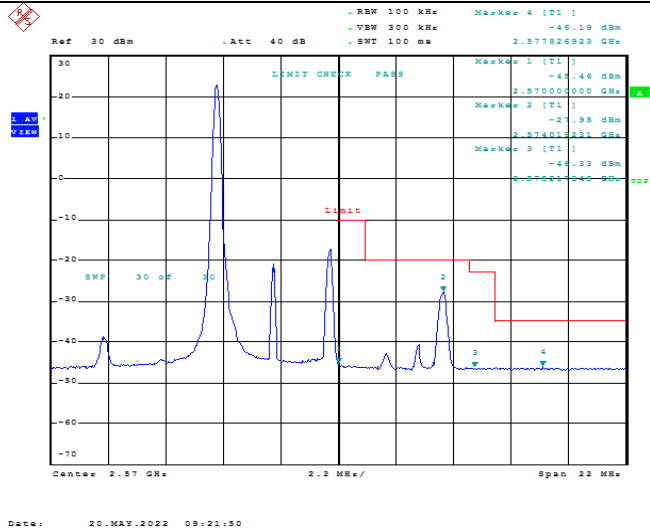

Test Graphs

Band7-5MHz-QPSK-20775-1RB#0

Band7-5MHz-QPSK-20775-1RB#24

Band7-5MHz-QPSK-20775-25RB#0

Band7-5MHz-QPSK-21425-1RB#0

Band7-5MHz-QPSK-21425-1RB#24

Band7-5MHz-QPSK-21425-25RB#0

Band7-5MHz-16QAM-20775-1RB#0