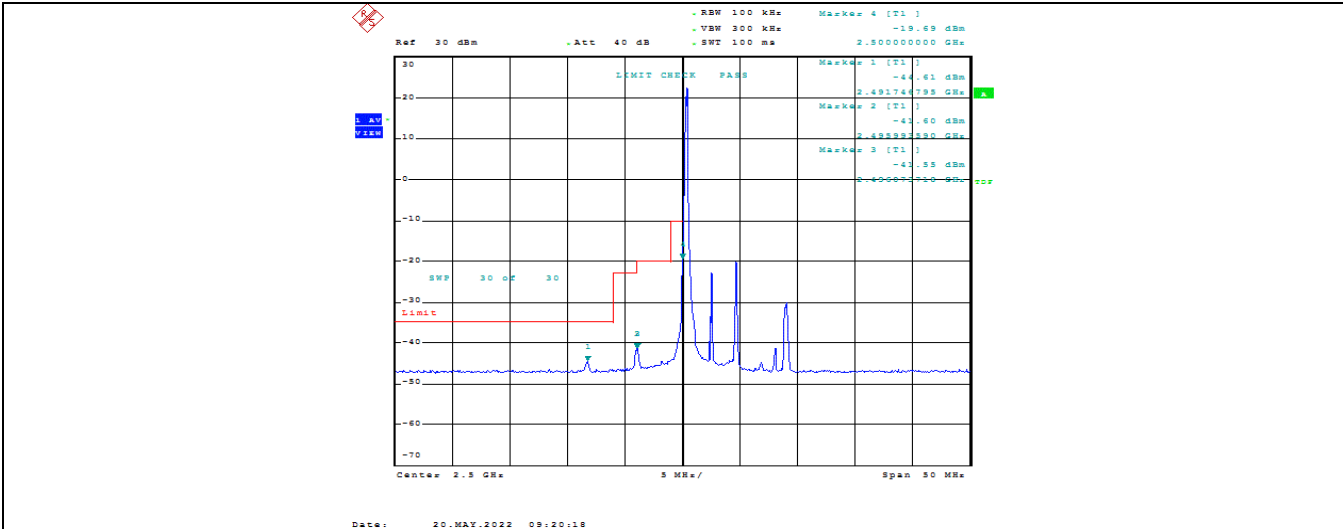

Test Graphs