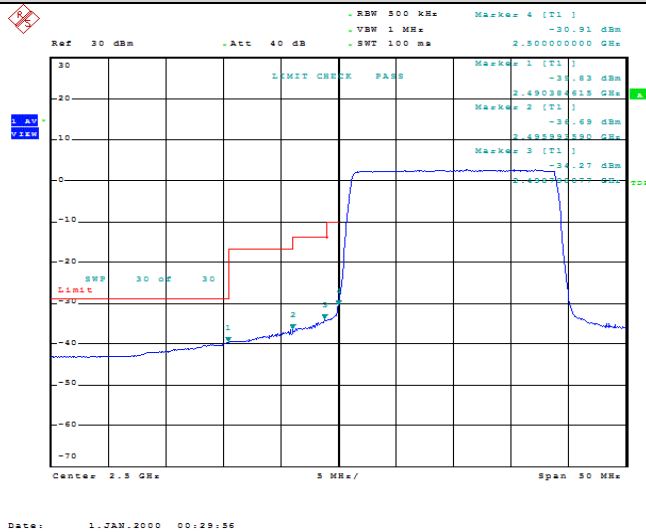

Band7-20MHz-QPSK-20850-100RB#0