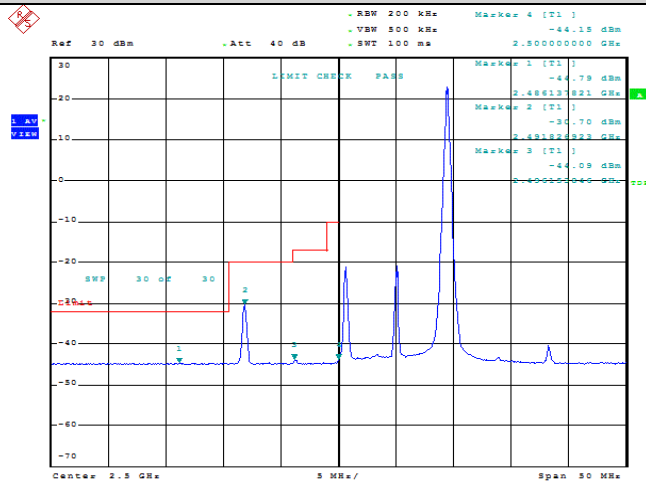

Band7-10MHz-QPSK-20800-50RB#0

Date: 20.MAY.2022 09:39:46

Band7-10MHz-QPSK-21400-1RB#0

Date: 20.MAY.2022 09:40:12

Band7-10MHz-QPSK-21400-1RB#49

Date: 20.MAY.2022 09:40:38

Band7-10MHz-QPSK-21400-50RB#0

Band7-10MHz-16QAM-20800-1RB#0