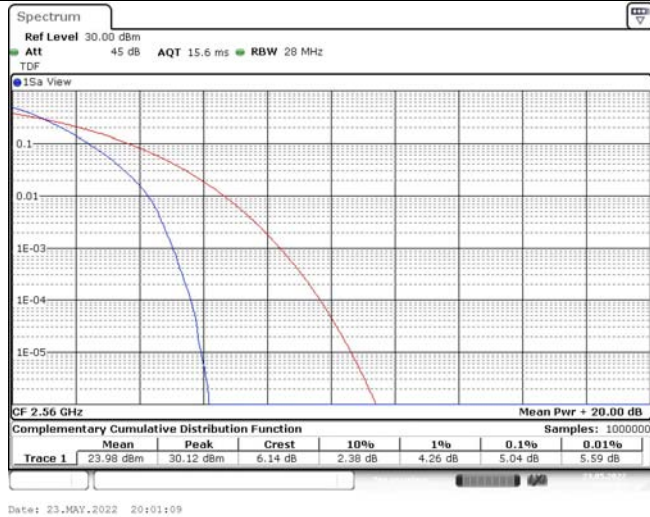

Band7-20MHz-QPSK-21350-1RB#0

Band7-20MHz-QPSK-21350-100RB#0