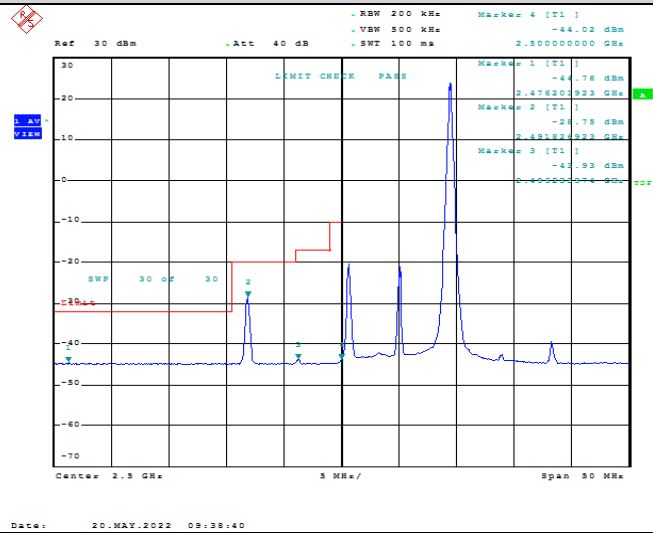

Band7-10MHz-QPSK-20800-1RB#0

Band7-10MHz-QPSK-20800-1RB#49