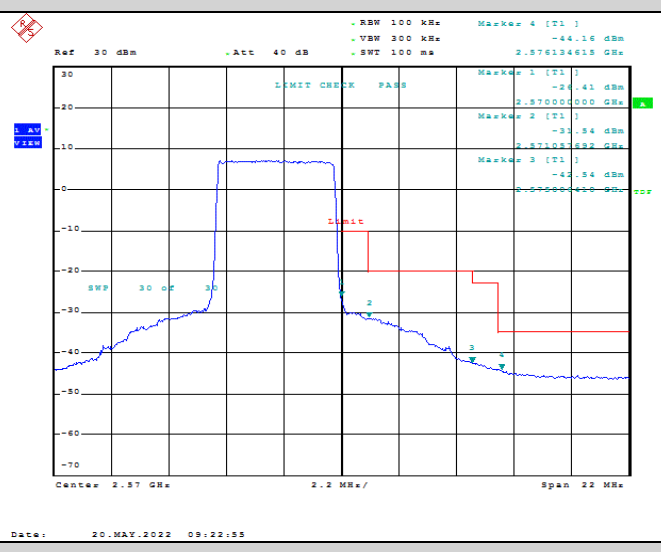

Band7-5MHz-16QAM-21425-1RB#24

Band7-5MHz-16QAM-21425-25RB#0