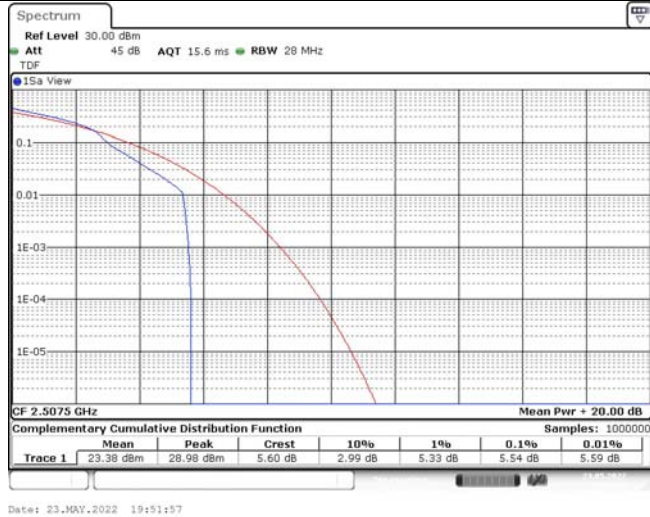

Band7-15MHz-QPSK-21375-75RB#0