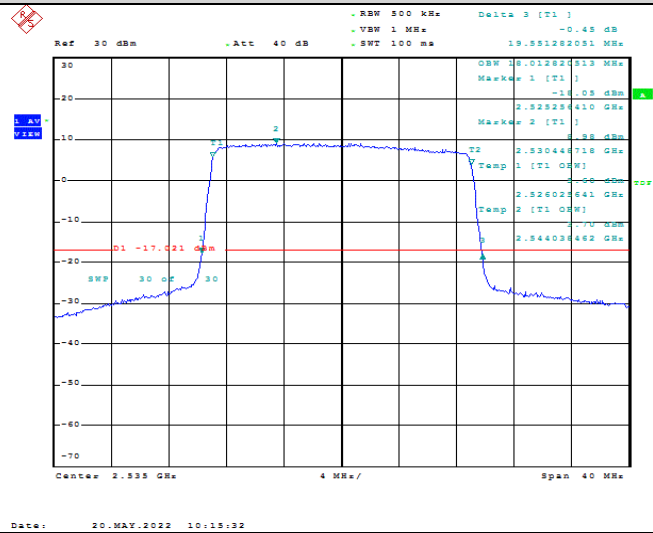

Band7-20MHz-16QAM-21100-100RB#0-18.013