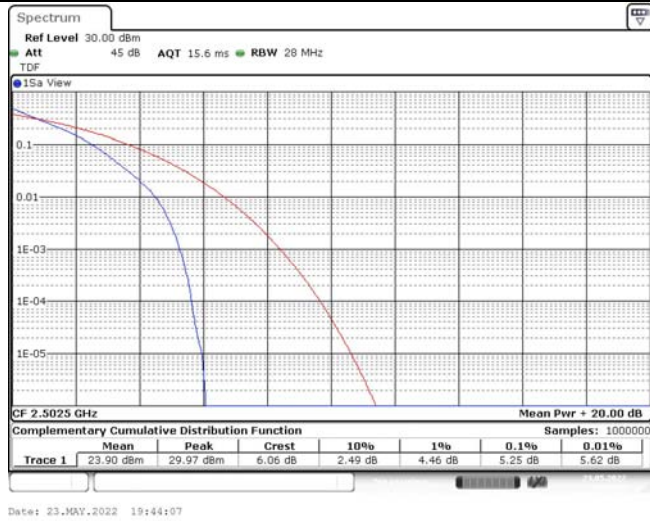

Band7-5MHz-QPSK-20775-1RB#0