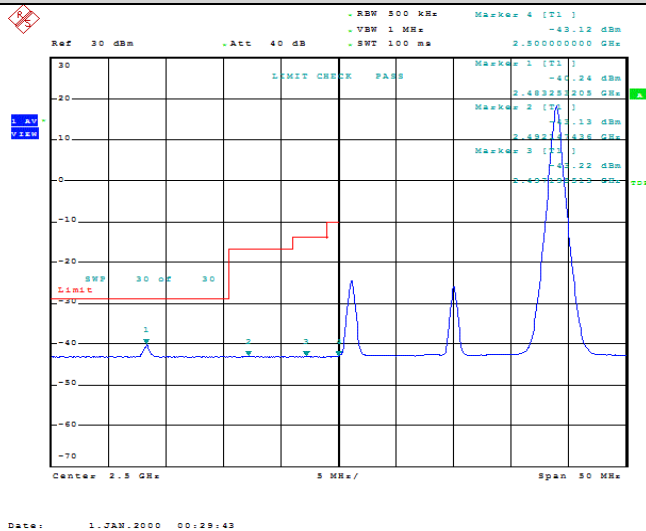

Band7-20MHz-16QAM-20850-1RB#99