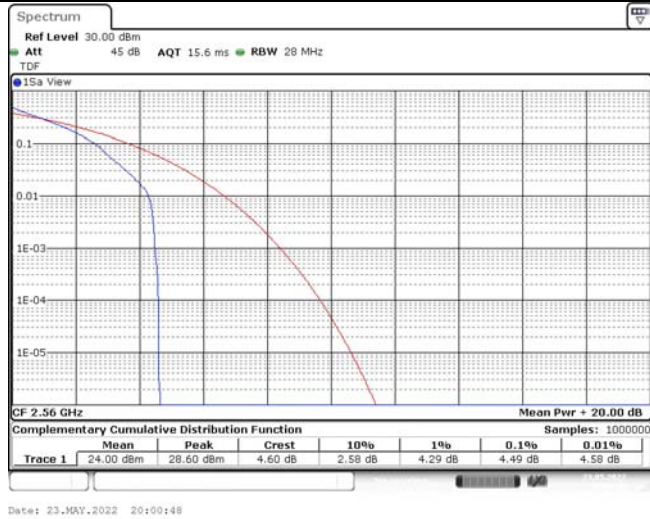

Band7-20MHz-QPSK-21100-100RB#0