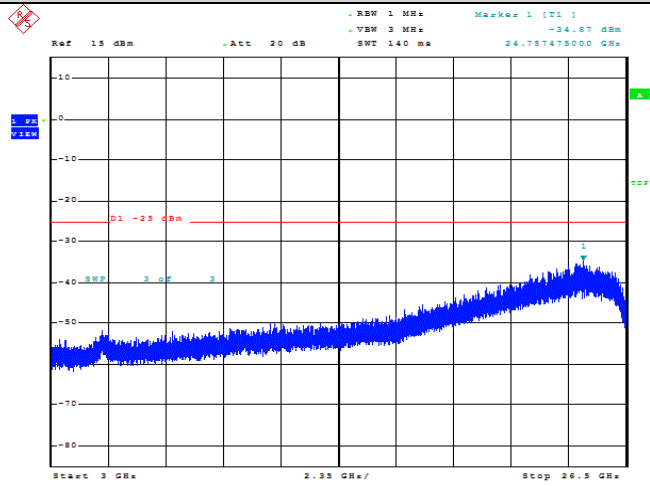

Band7-10MHz-16QAM-21100-1RB#0-Range2:1000~3000MHz

Band7-10MHz-16QAM-21100-1RB#0-Range3:3000~26500MHz