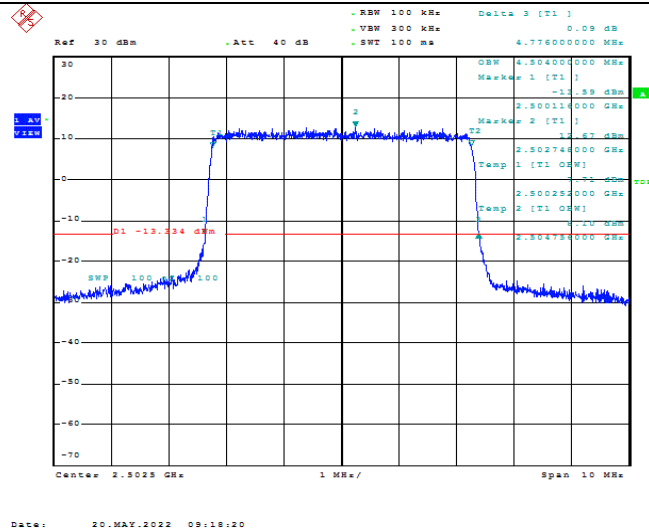

Test Graphs

Date: 20.MAY.2022 09:18:20