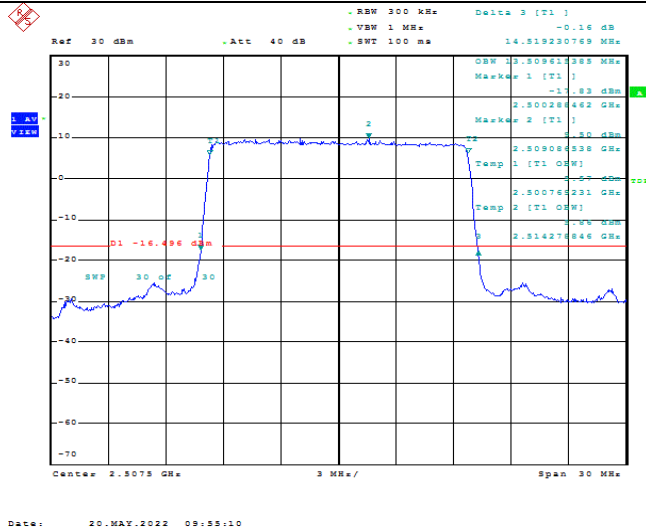

Model: GLMG21A01

FCC ID: 2AC88-GLMG21A01

IC: 24230-GLMG21A01

TABLE OF CONTENTS

1	Summary of Test Results Data and Graph	3
1.1.	Appendix A: Conducted Power Output Data	3
1.2.	Appendix B: Peak-to-Average Ratio(CCDF)	8
1.3.	Appendix C: 26dB Bandwidth and Occupied Bandwidth	26
1.4.	Appendix D: Band Edge	35
1.5.	Appendix E: Conducted Spurious Emission	53
1.6.	Appendix F: Frequency Stability	80

Band7-10MHz-QPSK-21400-50RB#0-8.974

Date: 20.MAY.2022 09:37:04

Band7-10MHz-16QAM-20800-50RB#0-8.974

Date: 20.MAY.2022 09:37:29

Band7-10MHz-16QAM-21100-50RB#0-8.974

Date: 20.MAY.2022 09:37:54

Band7-10MHz-16QAM-21400-50RB#0-8.974