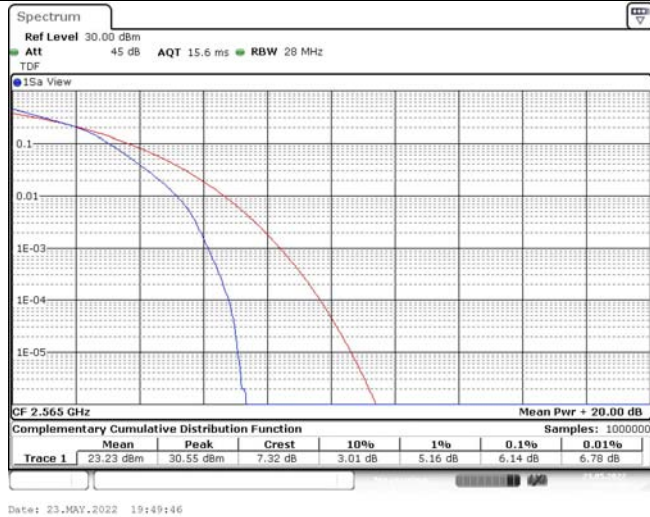

Band7-10MHz-16QAM-21400-1RB#0