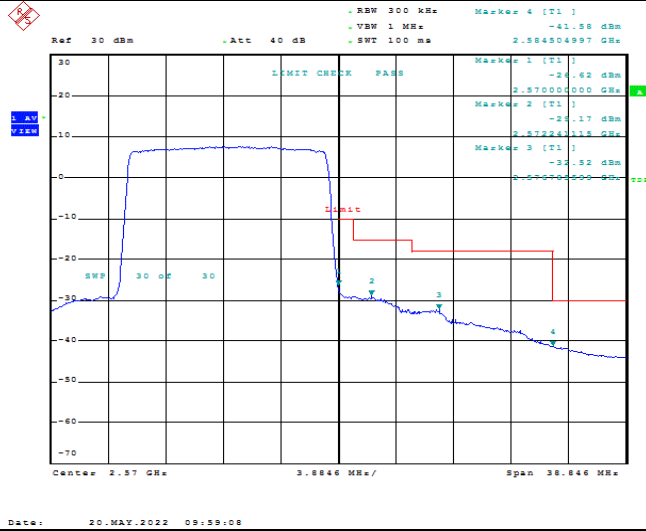

Band7-15MHz-16QAM-21375-75RB#0