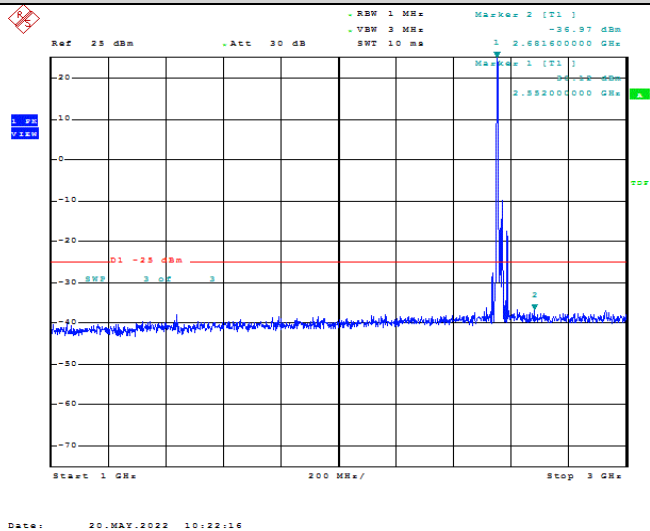

Band7-20MHz-16QAM-21350-1RB#0-Range1:30~1000MHz

Date: 20.MAY.2022 10:22:16