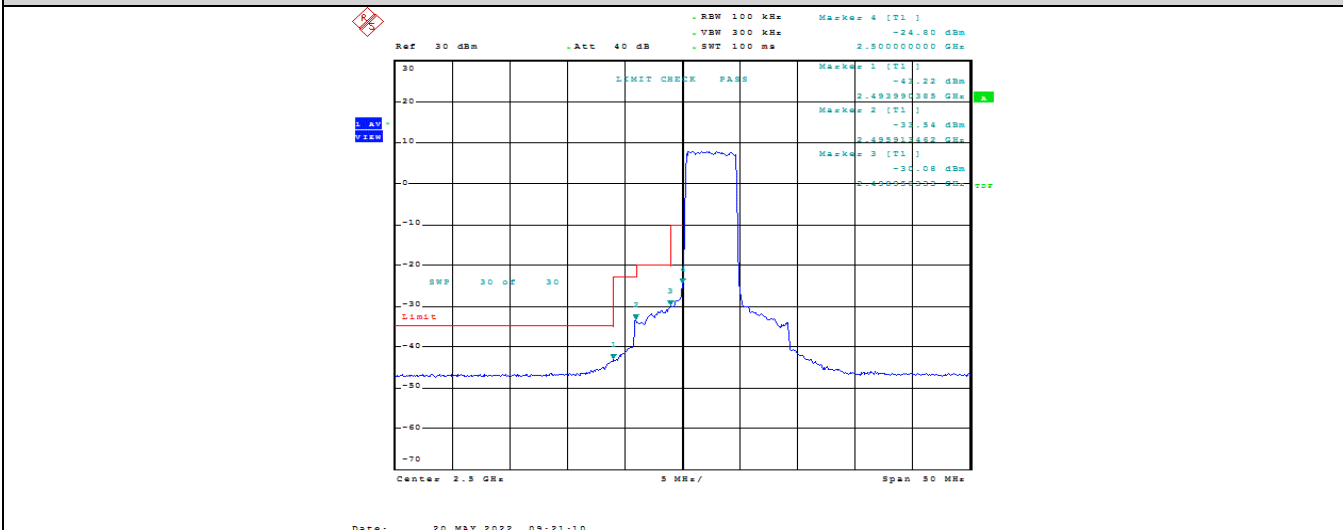

Band7-5MHz-QPSK-20775-1RB#24