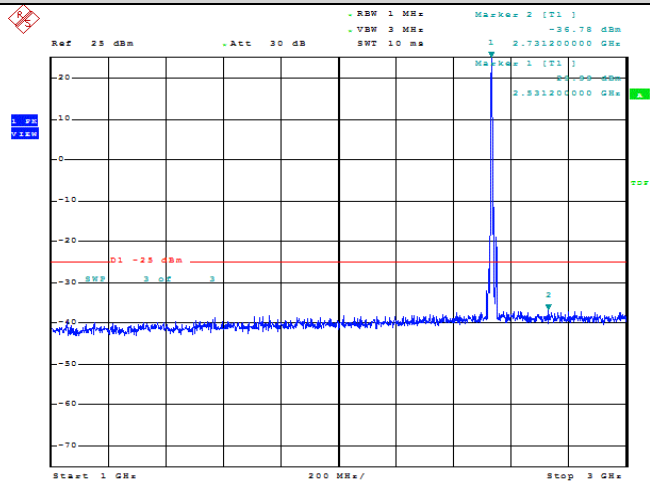

Band7-10MHz-16QAM-21100-1RB#0-Range1:30~1000MHz