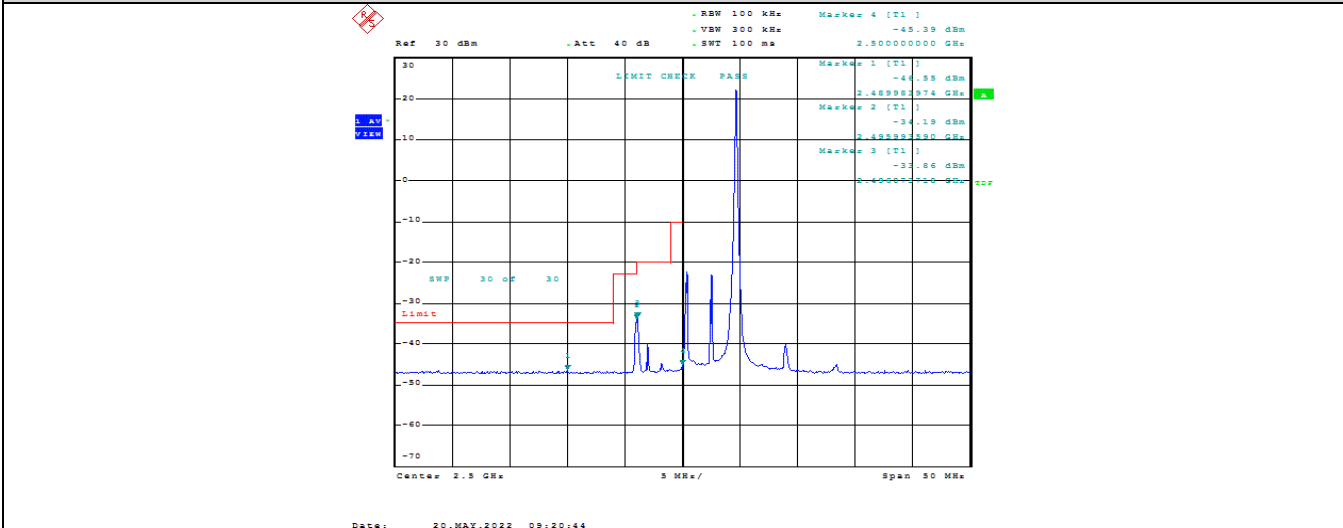

Band7-5MHz-QPSK-20775-1RB#0