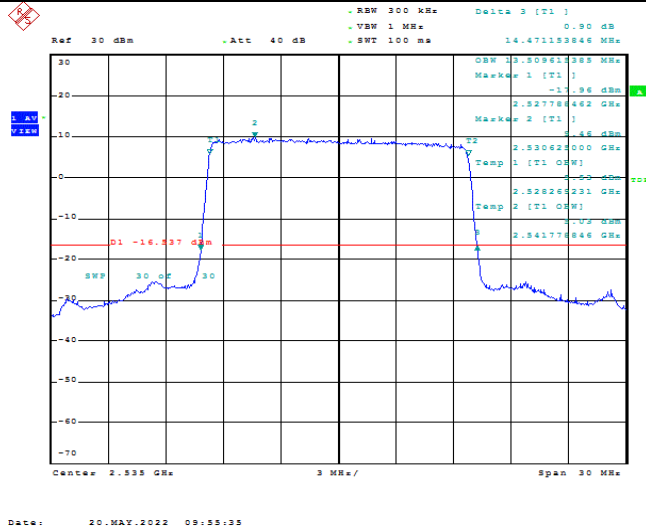

Band7-15MHz-QPSK-20825-75RB#0-13.51

Date: 20.MAY.2022 09:55:35