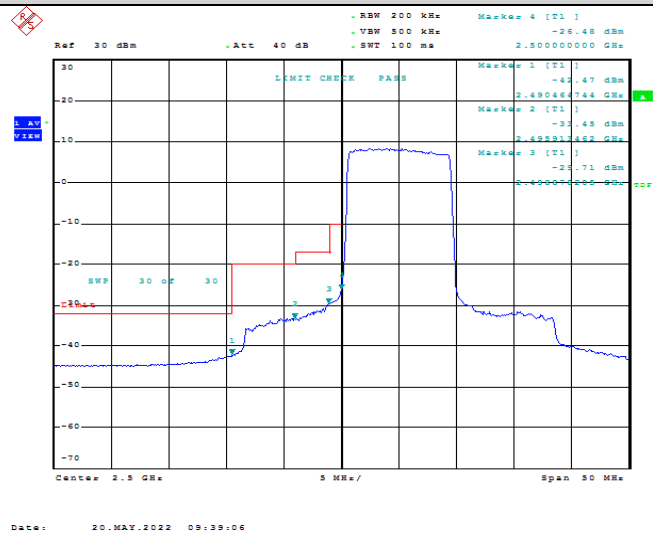

Band7-10MHz-QPSK-20800-50RB#0