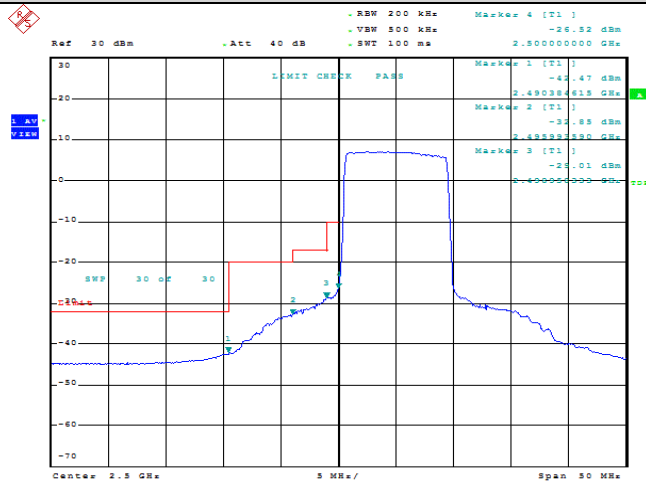

Band7-10MHz-16QAM-20800-1RB#49

Band7-10MHz-16QAM-20800-50RB#0