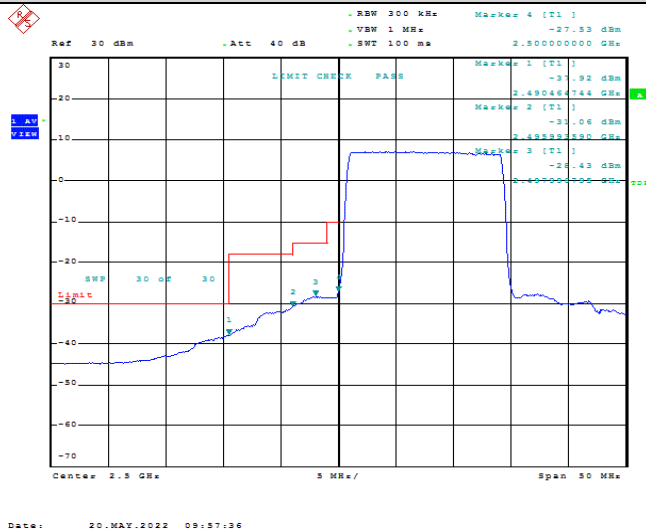

Band7-15MHz-16QAM-20825-1RB#74