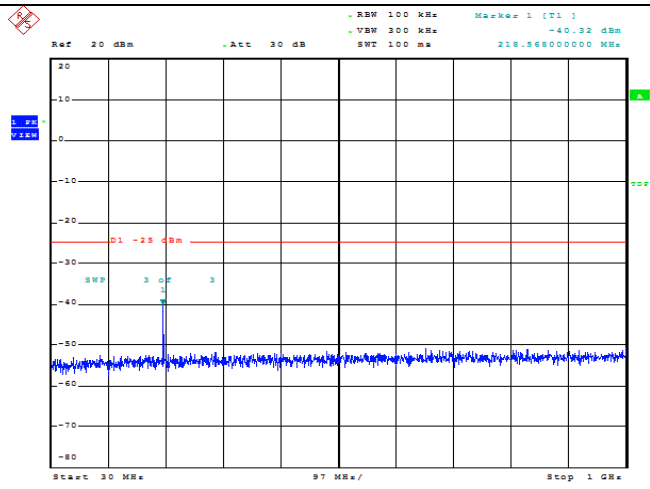

Band7-5MHz-16QAM-21100-1RB#0-Range1:30~1000MHz

Band7-5MHz-16QAM-21100-1RB#0-Range2:1000~3000MHz

Band7-5MHz-16QAM-21100-1RB#0-Range3:3000~26500MHz