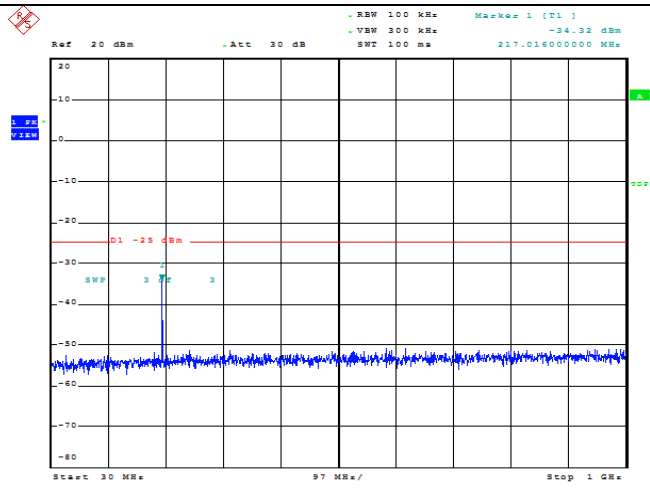

Date: 20.MAY.2022 09:41:40

Band7-10MHz-16QAM-20800-1RB#0-Range1:30~1000MHz

Date: 20.MAY.2022 09:41:50

Band7-10MHz-16QAM-20800-1RB#0-Range2:1000~3000MHz

Date: 20.MAY.2022 09:42:00

Band7-10MHz-16QAM-20800-1RB#0-Range3:3000~26500MHz