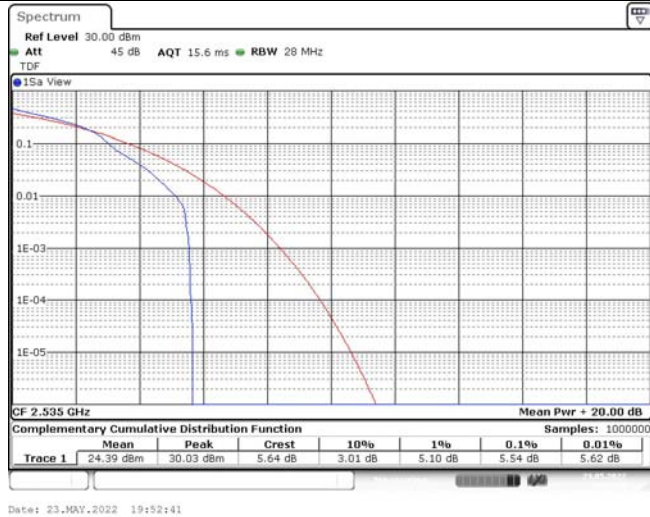

Band7-15MHz-16QAM-20825-75RB#0