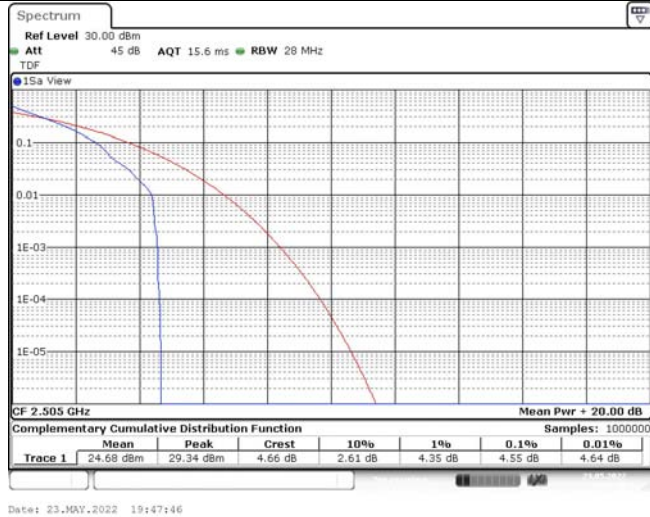

Band7-5MHz-16QAM-21425-25RB#0