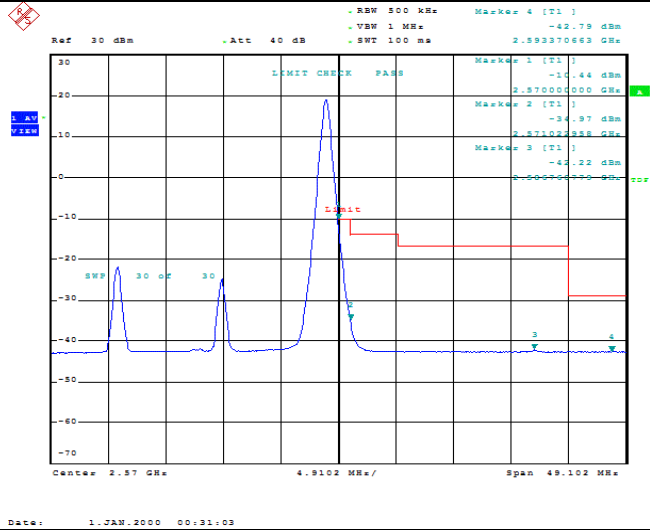

Band7-20MHz-QPSK-21350-1RB#99