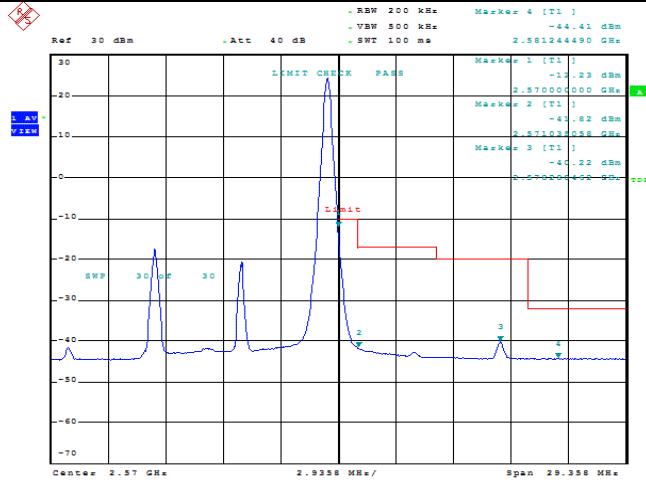

Band7-10MHz-QPSK-21400-1RB#0

Date: 20.MAY.2022 09:40:12