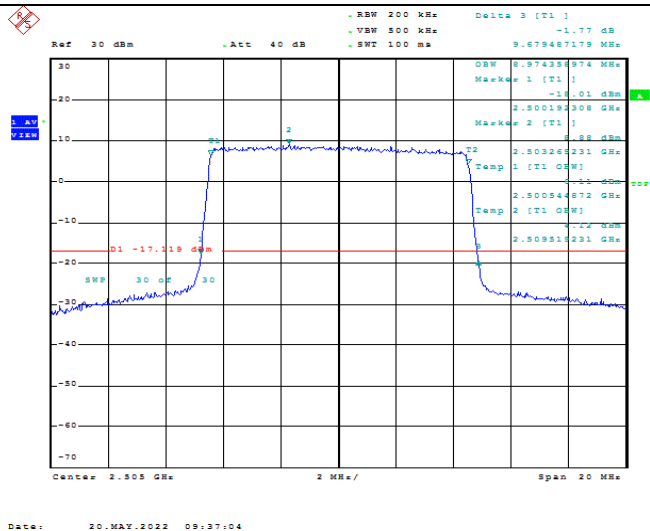

Date: 20.MAY.2022 09:37:04