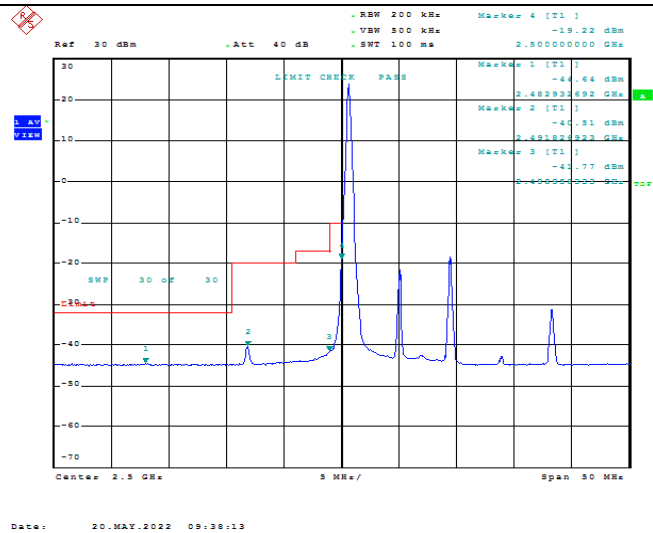

Band7-10MHz-QPSK-20800-1RB#0

Band7-10MHz-QPSK-20800-1RB#49

Band7-10MHz-QPSK-20800-50RB#0