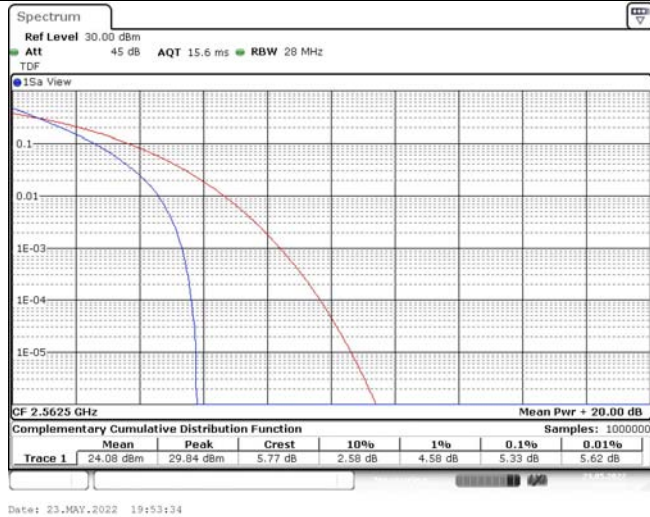

Band7-15MHz-QPSK-21375-1RB#0