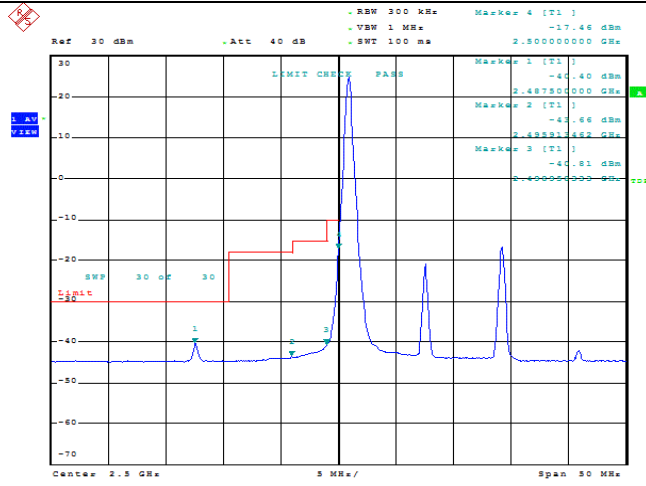

Band7-15MHz-QPSK-20825-1RB#0

Band7-15MHz-QPSK-20825-1RB#74

Band7-15MHz-QPSK-20825-75RB#0