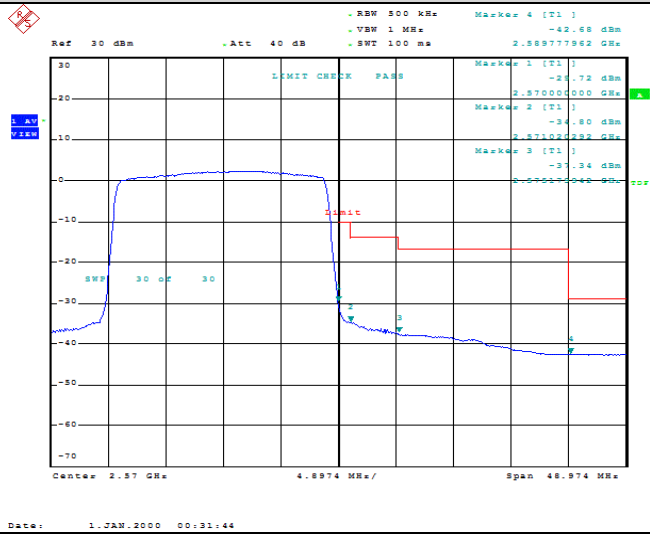

Band7-20MHz-16QAM-21350-100RB#0