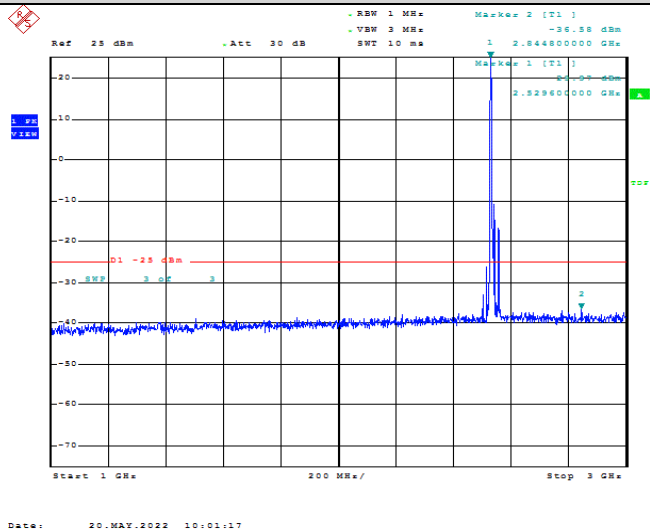

Band7-15MHz-16QAM-21100-1RB#0-Range1:30~1000MHz