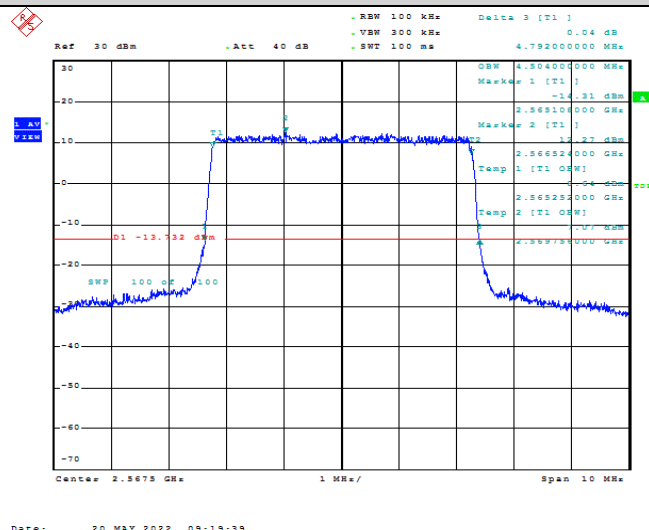

Model: GLMG21A01

FCC ID: 2AC88-GLMG21A01

IC: 24230-GLMG21A01

TABLE OF CONTENTS

1	Summary of Test Results Data and Graph	3
1.1.	Appendix A: Conducted Power Output Data	3
1.2.	Appendix B: Peak-to-Average Ratio(CCDF)	8
1.3.	Appendix C: 26dB Bandwidth and Occupied Bandwidth	26
1.4.	Appendix D: Band Edge	35
1.5.	Appendix E: Conducted Spurious Emission	53
1.6.	Appendix F: Frequency Stability	80

Test Graphs

Date: 20.MAY.2022 09:18:20

Band7-5MHz-QPSK-20775-25RB#0-4.504

Date: 20.MAY.2022 09:19:00

Band7-5MHz-QPSK-21100-25RB#0-4.504

Date: 20.MAY.2022 09:19:39

Band7-5MHz-QPSK-21425-25RB#0-4.504

Date: 20.MAY.2022 09:18:39