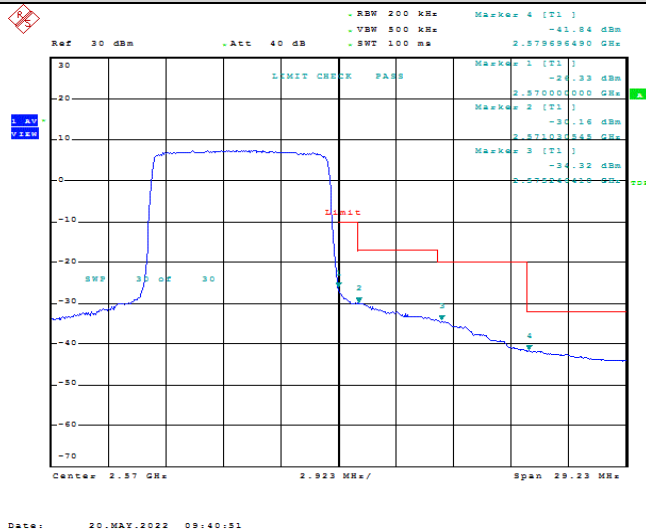

Band7-10MHz-16QAM-21400-50RB#0