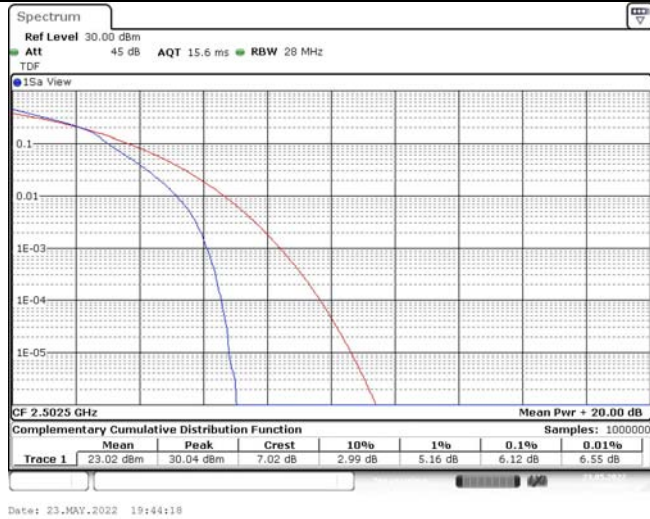

Test Graphs

Band7-5MHz-QPSK-20775-1RB#0

Band7-5MHz-QPSK-20775-25RB#0

Band7-5MHz-QPSK-21100-1RB#0

Band7-5MHz-QPSK-21100-25RB#0

Band7-5MHz-QPSK-21425-1RB#0

Band7-5MHz-QPSK-21425-25RB#0

Band7-5MHz-16QAM-20775-1RB#0