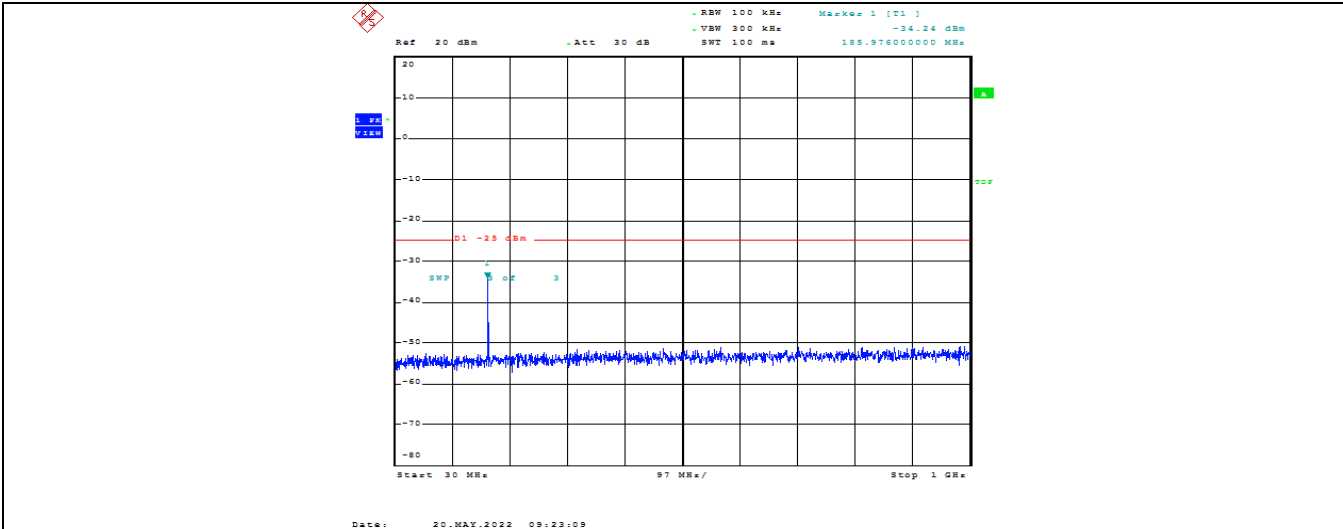

Test Graphs