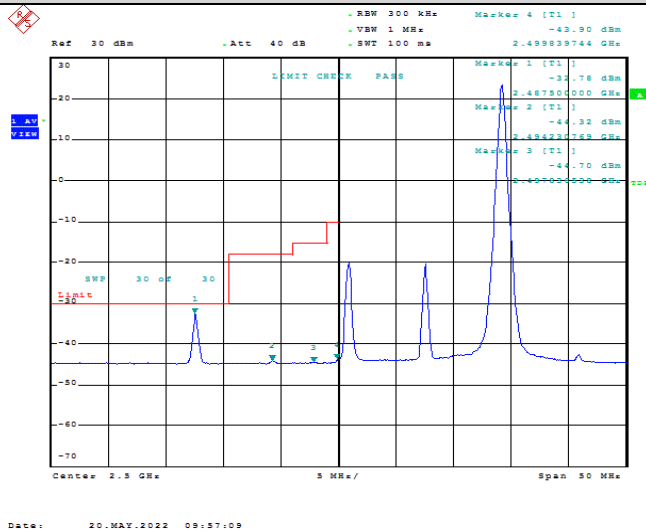

Band7-15MHz-16QAM-20825-1RB#0