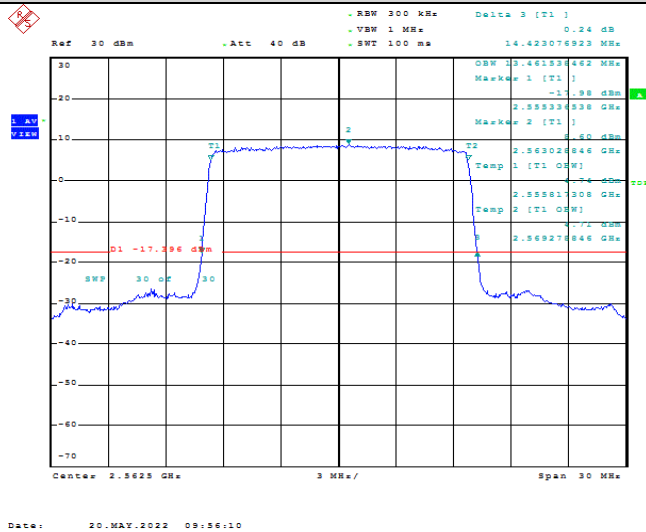

Band7-15MHz-16QAM-21100-75RB#0-13.51

Date: 20.MAY.2022 09:56:10

Band7-15MHz-16QAM-21375-75RB#0-13.462