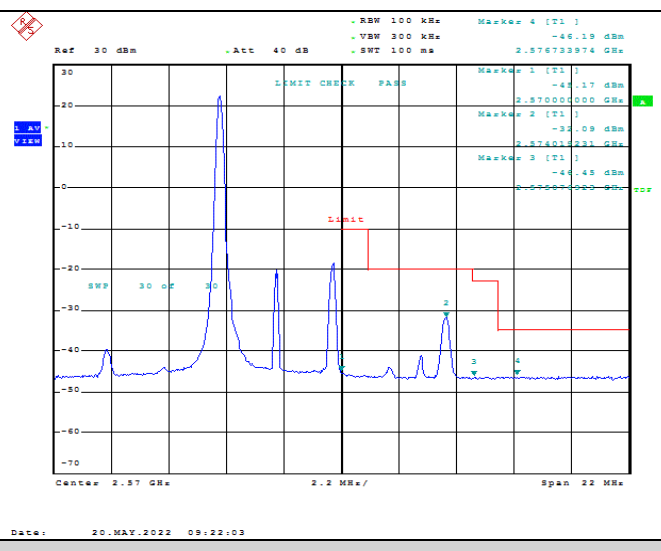

Band7-5MHz-16QAM-21425-1RB#0

Band7-5MHz-16QAM-21425-1RB#24

Band7-5MHz-16QAM-21425-25RB#0