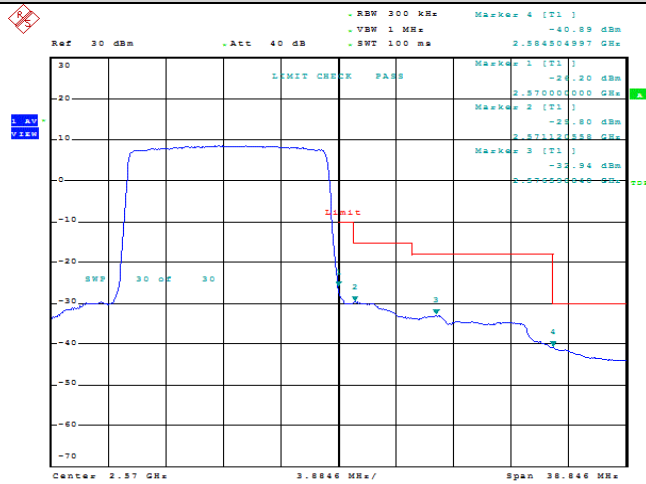

Band7-15MHz-QPSK-21375-1RB#74

Date: 20.MAY.2022 09:58:55

Band7-15MHz-QPSK-21375-75RB#0