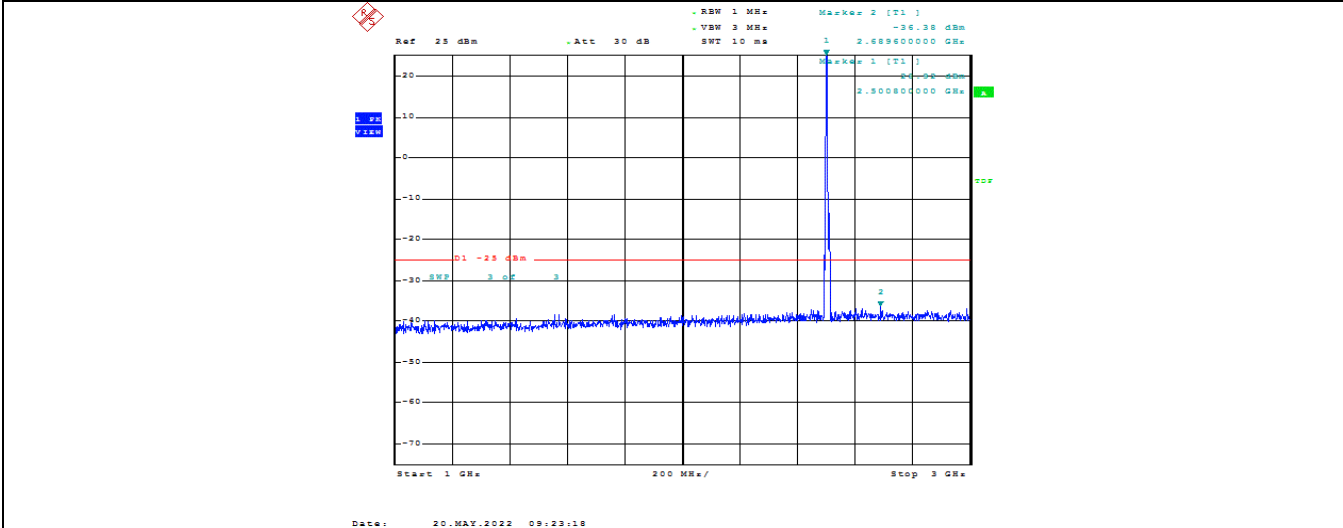

Band7-5MHz-QPSK-20775-1RB#0-Range1:30~1000MHz