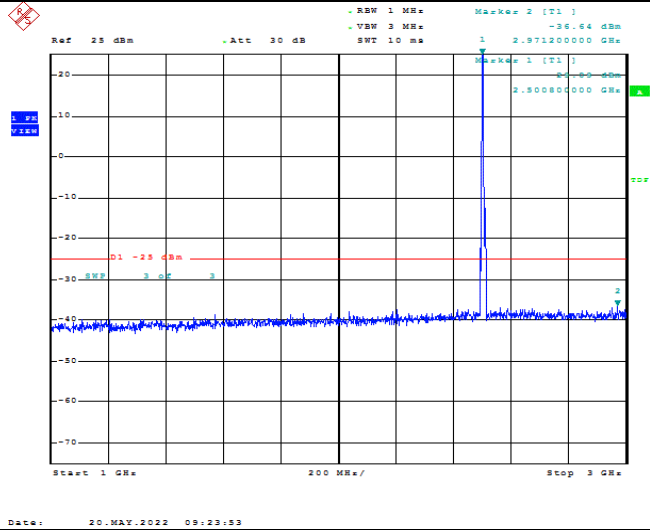

Band7-5MHz-16QAM-20775-1RB#0-Range1:30~1000MHz

Date: 20.MAY.2022 09:23:53