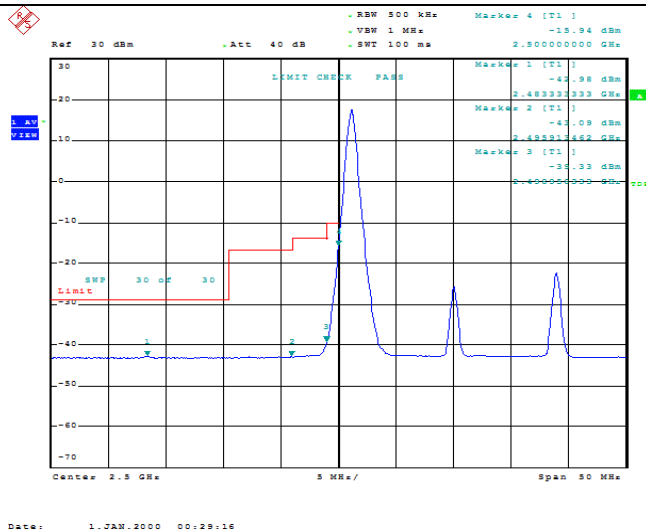

Band7-20MHz-16QAM-20850-1RB#0