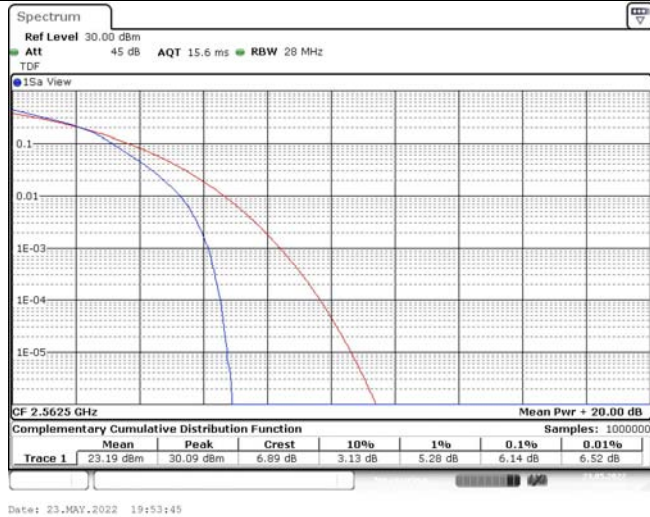

Band7-15MHz-16QAM-21375-1RB#0

Band7-15MHz-16QAM-21375-75RB#0