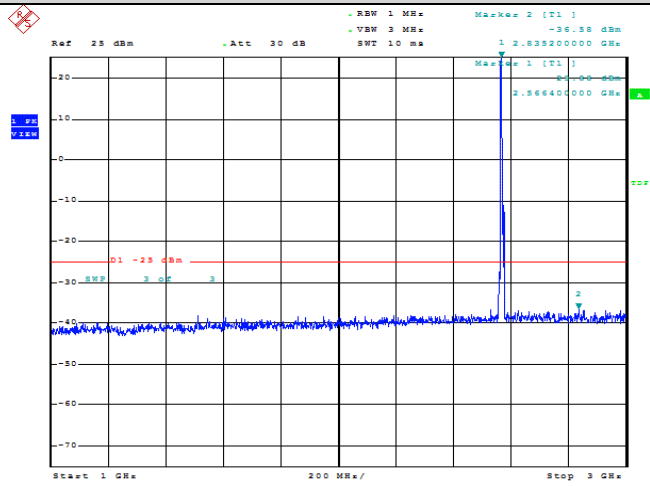

Band7-5MHz-QPSK-21425-1RB#0-Range1:30~1000MHz

Date: 20.MAY.2022 09:23:42