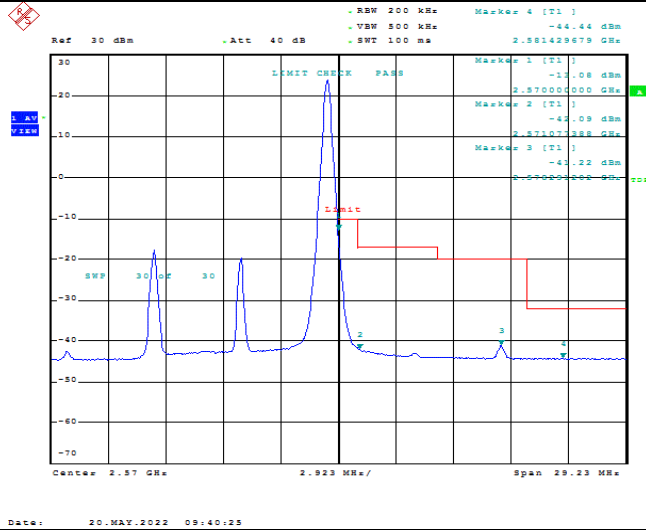

Band7-10MHz-16QAM-21400-1RB#49