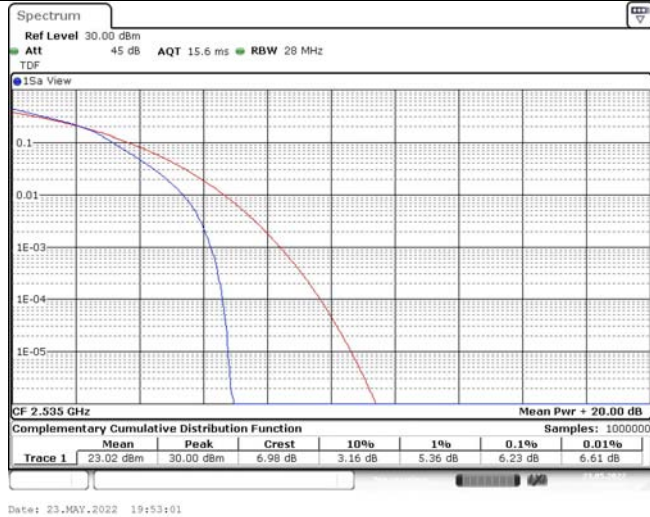

Band7-15MHz-16QAM-21100-1RB#0