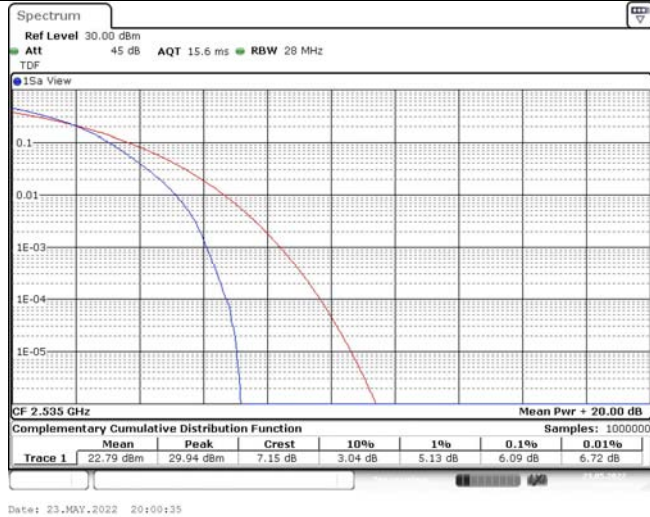

Band7-20MHz-16QAM-21100-100RB#0

Band7-20MHz-16QAM-21350-1RB#0

Band7-20MHz-16QAM-21350-100RB#0