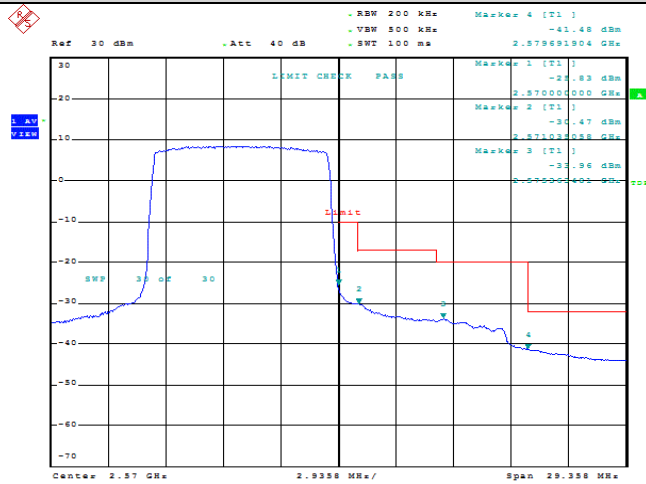

Model: GLMG21A01

FCC ID: 2AC88-GLMG21A01

IC: 24230-GLMG21A01

TABLE OF CONTENTS

1	Summary of Test Results Data and Graph	3
1.1.	Appendix A: Conducted Power Output Data	3
1.2.	Appendix B: Peak-to-Average Ratio(CCDF)	8
1.3.	Appendix C: 26dB Bandwidth and Occupied Bandwidth	26
1.4.	Appendix D: Band Edge	35
1.5.	Appendix E: Conducted Spurious Emission	53
1.6.	Appendix F: Frequency Stability	80

Band7-10MHz-QPSK-20800-50RB#0

Date: 20.MAY.2022 09:39:46

Band7-10MHz-QPSK-21400-1RB#0

Date: 20.MAY.2022 09:40:12

Band7-10MHz-QPSK-21400-1RB#49

Date: 20.MAY.2022 09:40:38

Band7-10MHz-QPSK-21400-50RB#0

Band7-10MHz-16QAM-20800-1RB#0