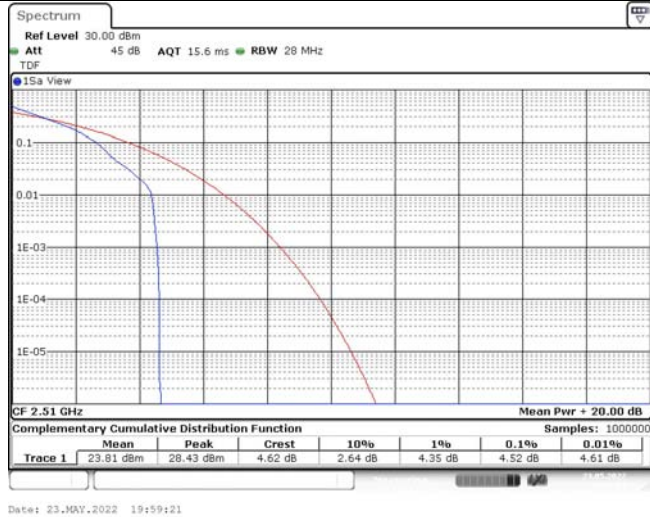

Band7-20MHz-QPSK-20850-1RB#0

Band7-20MHz-QPSK-20850-100RB#0

Band7-20MHz-QPSK-21100-1RB#0