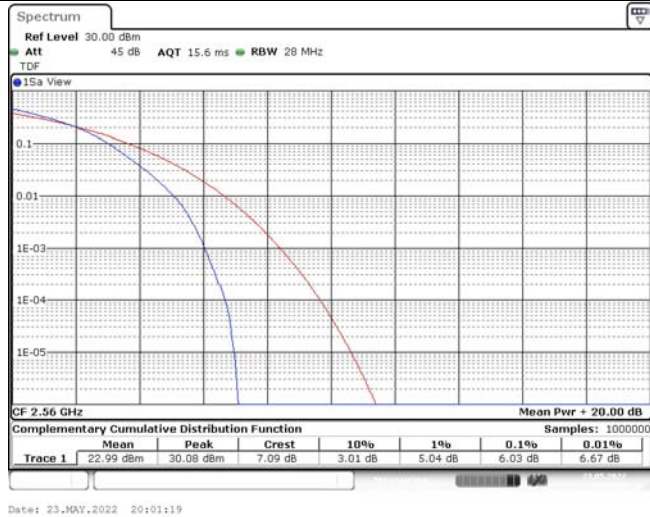

Band7-20MHz-16QAM-21350-1RB#0

Band7-20MHz-16QAM-21350-100RB#0