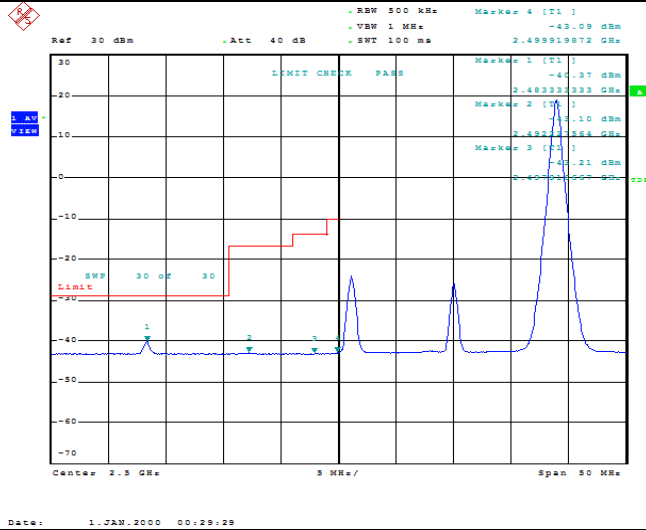

Band7-20MHz-QPSK-20850-1RB#99