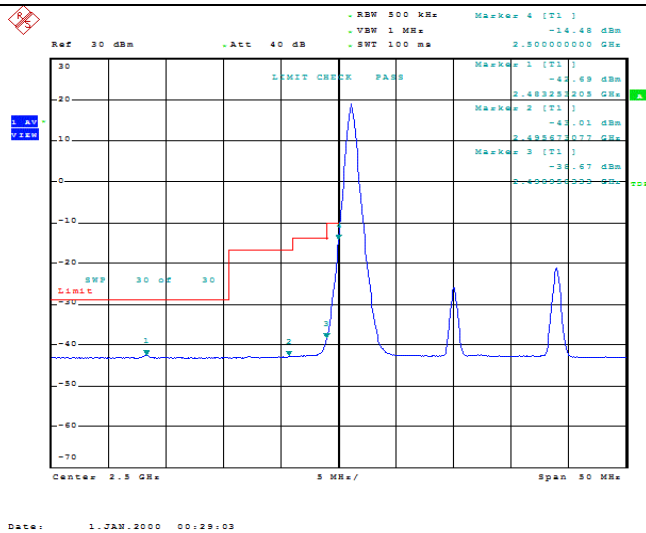

Band7-20MHz-QPSK-20850-1RB#0