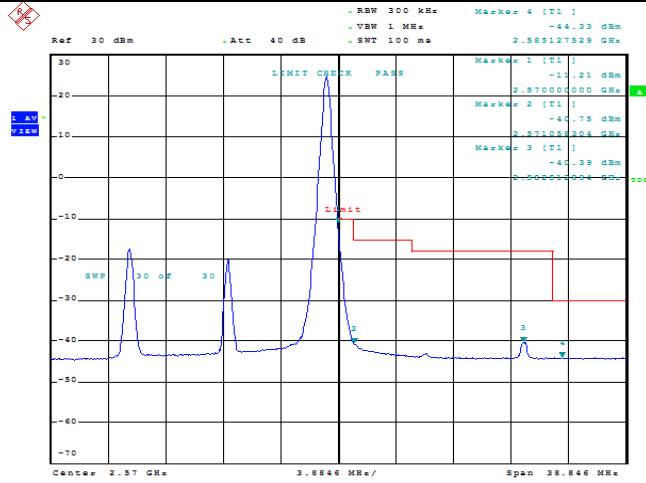

Band7-15MHz-QPSK-21375-1RB#0

Date: 20.MAY.2022 09:58:29