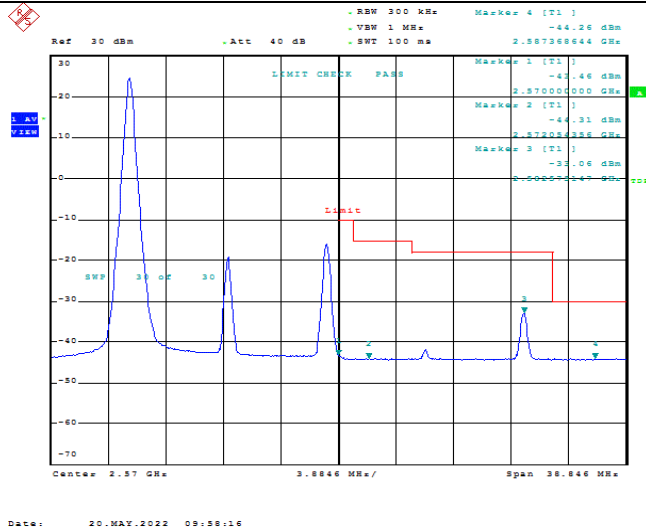

Band7-15MHz-16QAM-20825-75RB#0