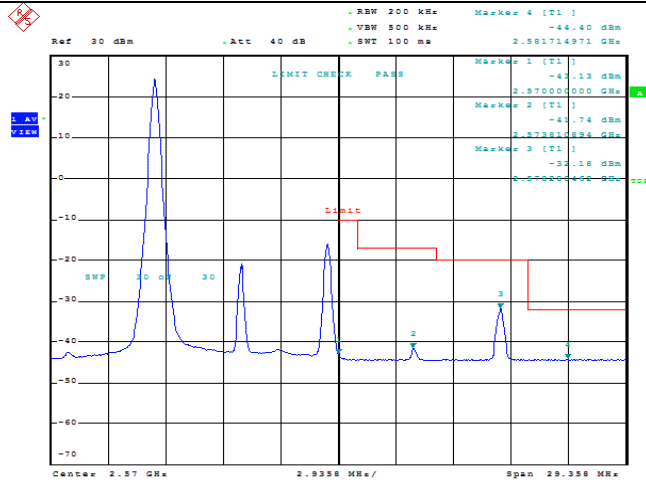

Date: 20.MAY.2022 09:39:46