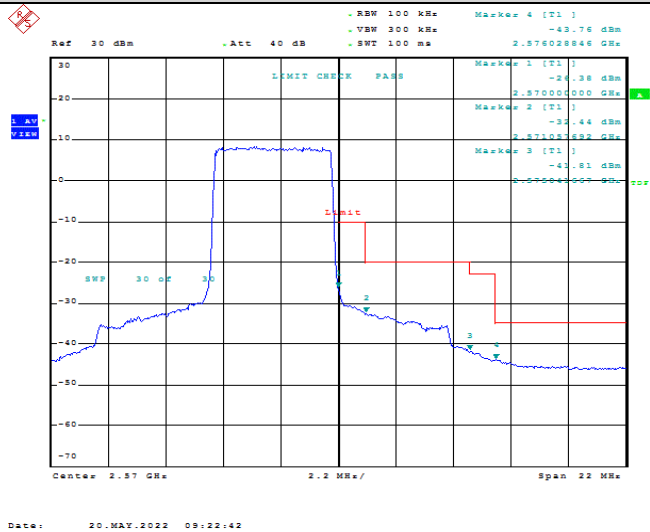

Model: GLMG21A01

FCC ID: 2AC88-GLMG21A01

IC: 24230-GLMG21A01

TABLE OF CONTENTS

1	Summary of Test Results Data and Graph	3
1.1.	Appendix A: Conducted Power Output Data	3
1.2.	Appendix B: Peak-to-Average Ratio(CCDF)	8
1.3.	Appendix C: 26dB Bandwidth and Occupied Bandwidth	26
1.4.	Appendix D: Band Edge	35
1.5.	Appendix E: Conducted Spurious Emission	53
1.6.	Appendix F: Frequency Stability	80

Test Graphs

Band7-5MHz-QPSK-20775-1RB#0

Band7-5MHz-QPSK-20775-1RB#24

Band7-5MHz-QPSK-20775-25RB#0

Band7-5MHz-QPSK-21425-1RB#0

Band7-5MHz-QPSK-21425-1RB#24

Band7-5MHz-QPSK-21425-25RB#0

Band7-5MHz-16QAM-20775-1RB#0