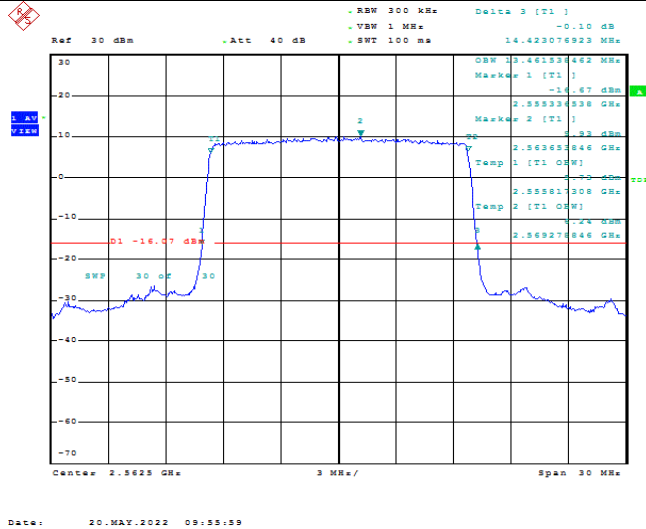

Band7-15MHz-QPSK-21100-75RB#0-13.51

Date: 20.MAY.2022 09:55:59

Band7-15MHz-QPSK-21375-75RB#0-13.462