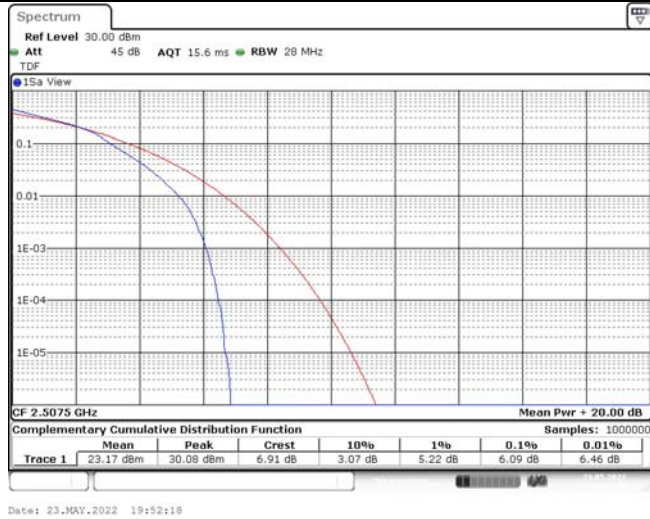

Band7-15MHz-16QAM-20825-1RB#0