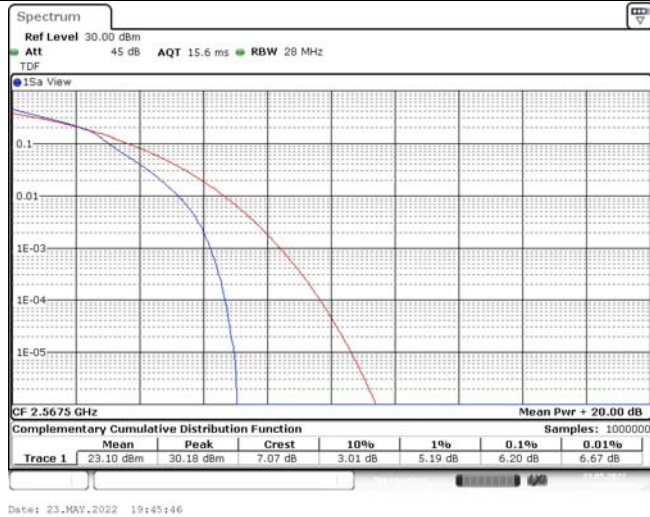

Band7-5MHz-16QAM-21425-1RB#0