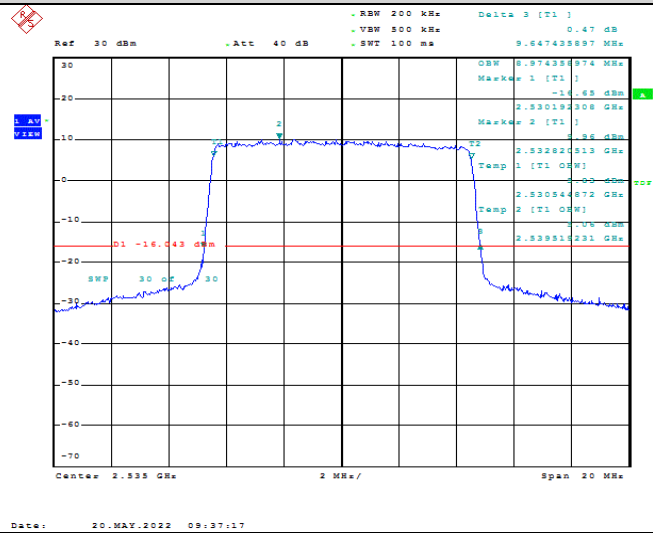

Band7-10MHz-QPSK-20800-50RB#0-9.006

Band7-10MHz-QPSK-21100-50RB#0-8.974