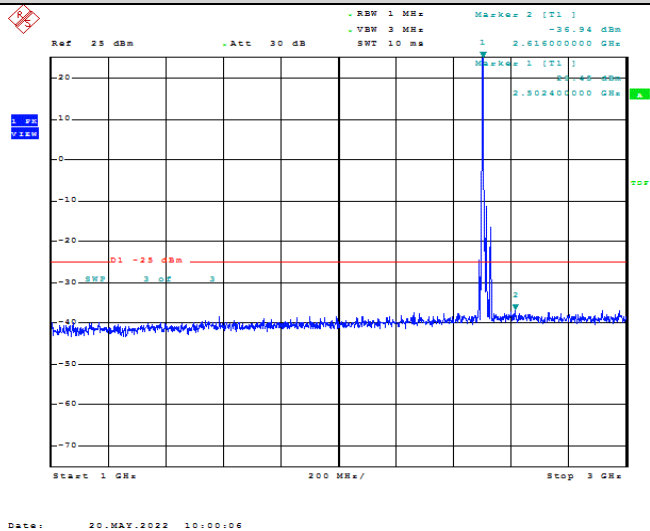

Band7-15MHz-16QAM-20825-1RB#0-Range1:30~1000MHz