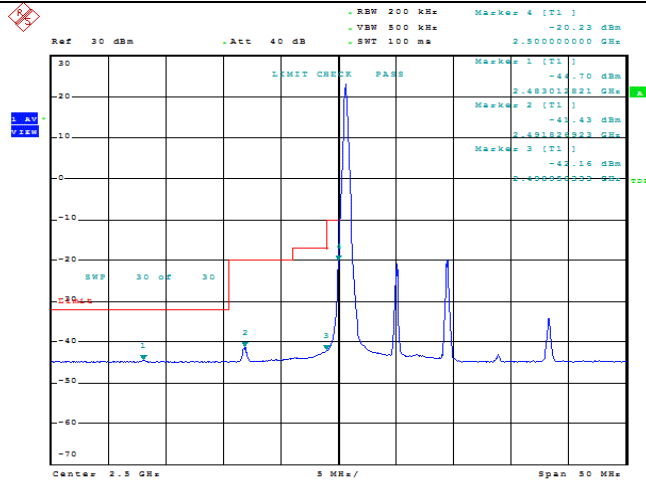

Band7-10MHz-16QAM-20800-1RB#0

Band7-10MHz-16QAM-20800-1RB#49

Band7-10MHz-16QAM-20800-50RB#0