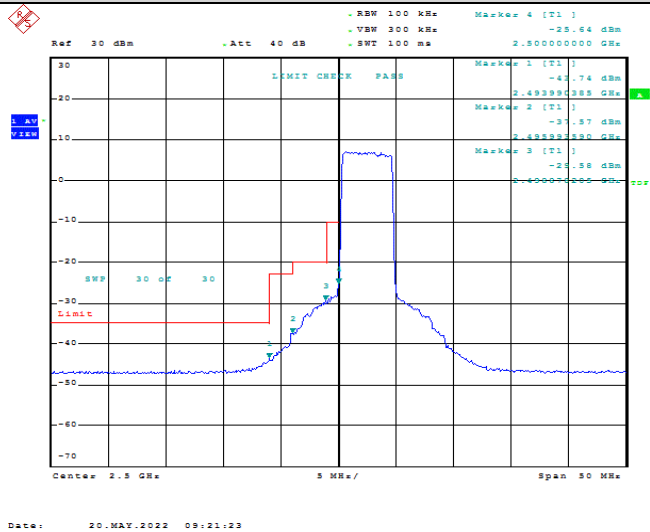

Band7-5MHz-16QAM-20775-25RB#0