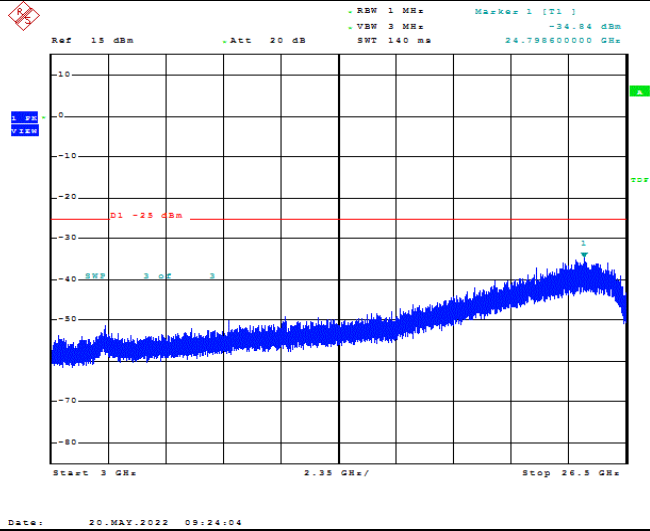

Band7-5MHz-QPSK-21425-1RB#0-Range3:3000~26500MHz

Date: 20.MAY.2022 09:23:43

Band7-5MHz-16QAM-20775-1RB#0-Range1:30~1000MHz

Date: 20.MAY.2022 09:23:53

Band7-5MHz-16QAM-20775-1RB#0-Range2:1000~3000MHz

Date: 20.MAY.2022 09:24:04