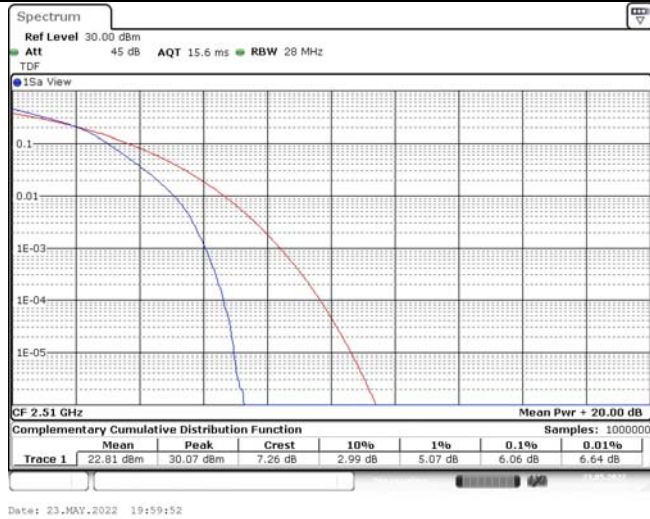

Band7-20MHz-16QAM-20850-1RB#0