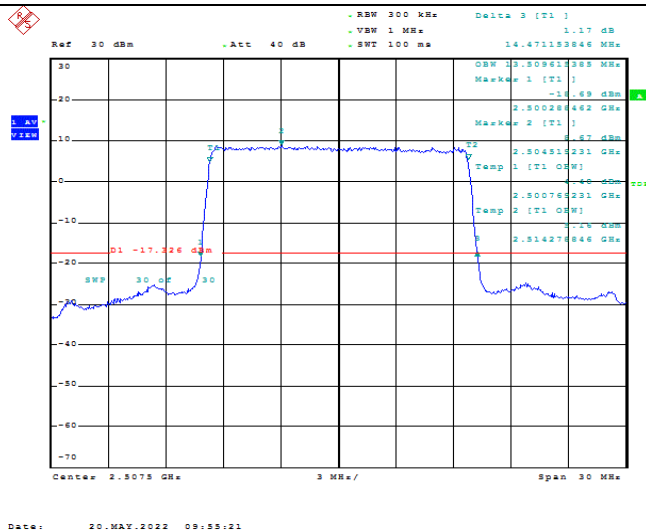

Model: GLMG21A01

FCC ID: 2AC88-GLMG21A01

IC: 24230-GLMG21A01

TABLE OF CONTENTS

1	Summary of Test Results Data and Graph	3
1.1.	Appendix A: Conducted Power Output Data	3
1.2.	Appendix B: Peak-to-Average Ratio(CCDF)	8
1.3.	Appendix C: 26dB Bandwidth and Occupied Bandwidth	26
1.4.	Appendix D: Band Edge	35
1.5.	Appendix E: Conducted Spurious Emission	53
1.6.	Appendix F: Frequency Stability	80

Date: 20.MAY.2022 09:55:10

Band7-15MHz-QPSK-20825-75RB#0-13.51

Date: 20.MAY.2022 09:55:35

Band7-15MHz-QPSK-21100-75RB#0-13.51

Date: 20.MAY.2022 09:55:59

Band7-15MHz-QPSK-21375-75RB#0-13.462

Date: 20.MAY.2022 09:55:21