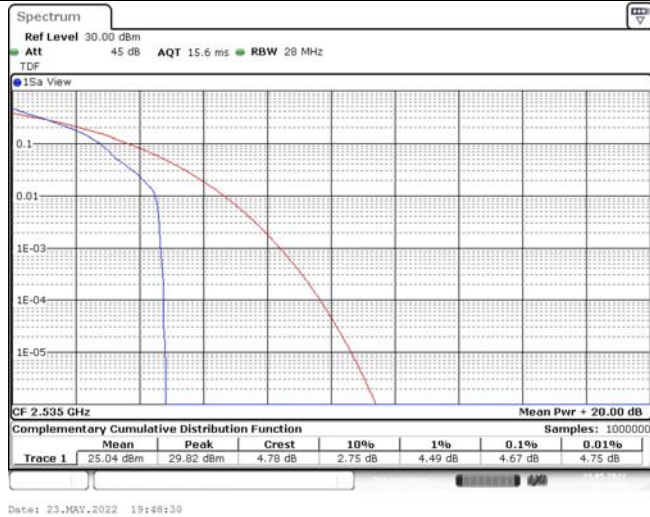

Band7-10MHz-QPSK-20800-50RB#0