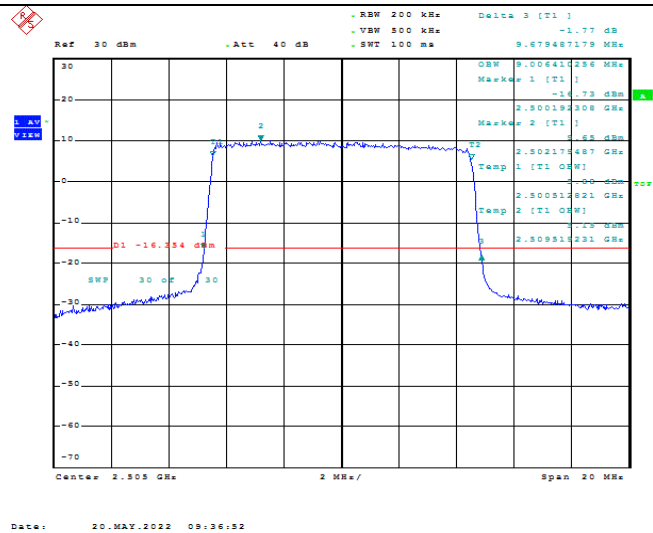

Band7-10MHz-QPSK-20800-50RB#0-9.006

Band7-10MHz-QPSK-21100-50RB#0-8.974

Band7-10MHz-QPSK-21400-50RB#0-8.974