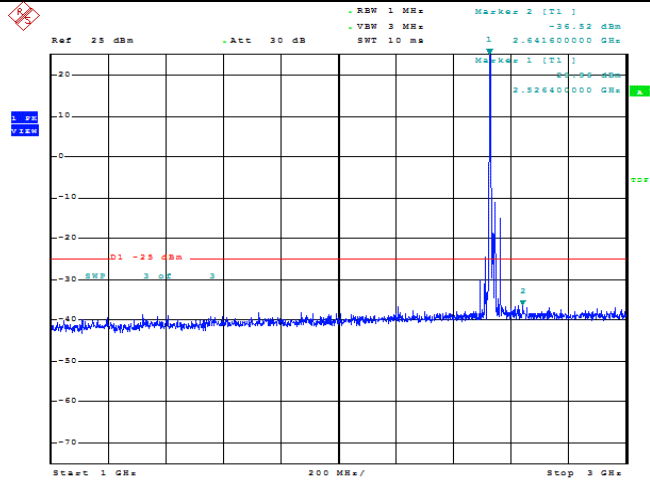

Band7-20MHz-16QAM-21100-1RB#0-Range1:30~1000MHz

Date: 20.MAY.2022 10:21:04