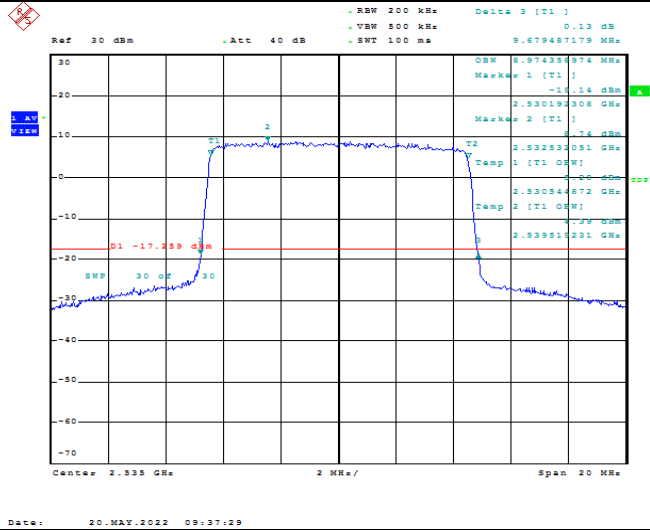

Band7-10MHz-16QAM-20800-50RB#0-8.974

Date: 20.MAY.2022 09:37:29

Band7-10MHz-16QAM-21100-50RB#0-8.974