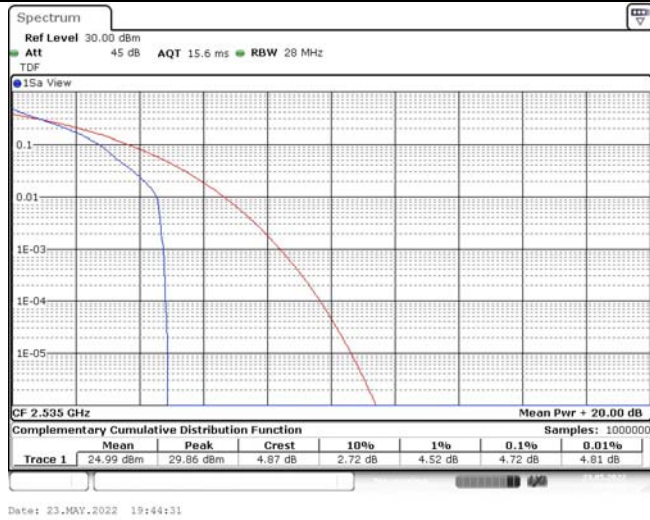

Band7-5MHz-QPSK-20775-25RB#0