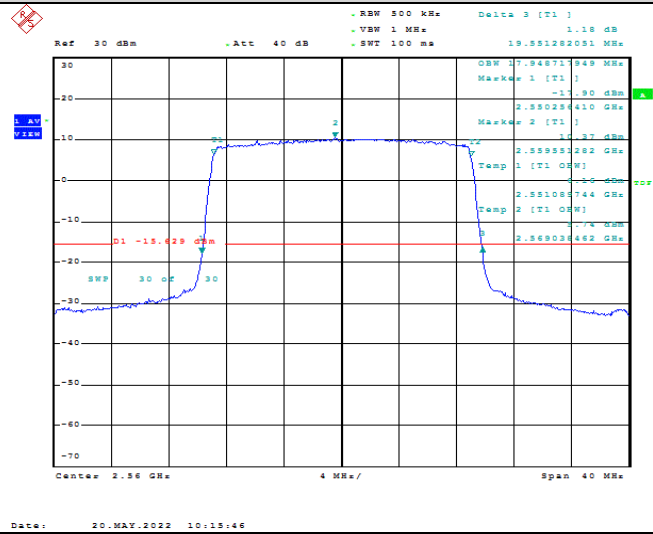

Band7-20MHz-QPSK-21100-100RB#0-17.949

Band7-20MHz-QPSK-21350-100RB#0-17.949