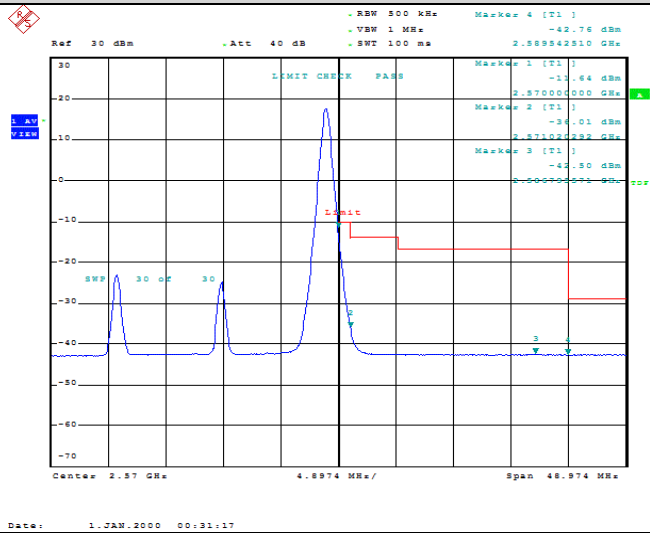

Band7-20MHz-16QAM-21350-1RB#99