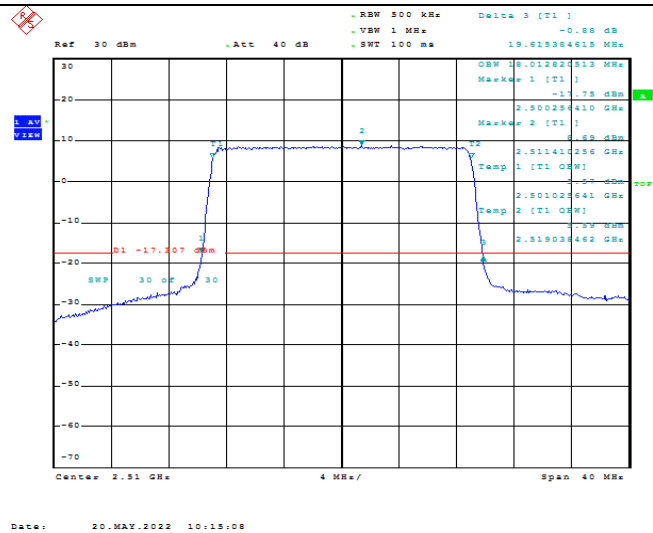

Band7-20MHz-16QAM-20850-100RB#0-18.013