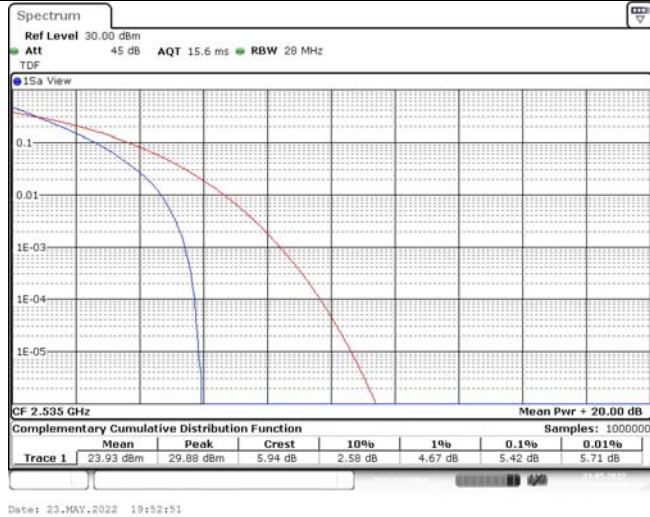

Band7-15MHz-QPSK-21100-1RB#0