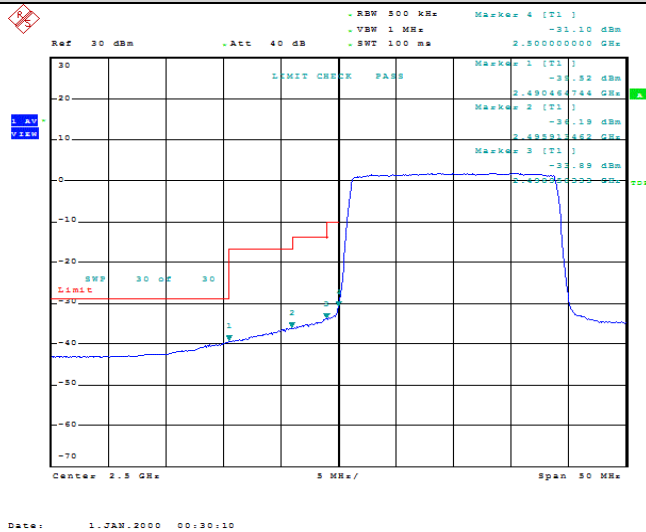

Band7-20MHz-16QAM-20850-100RB#0