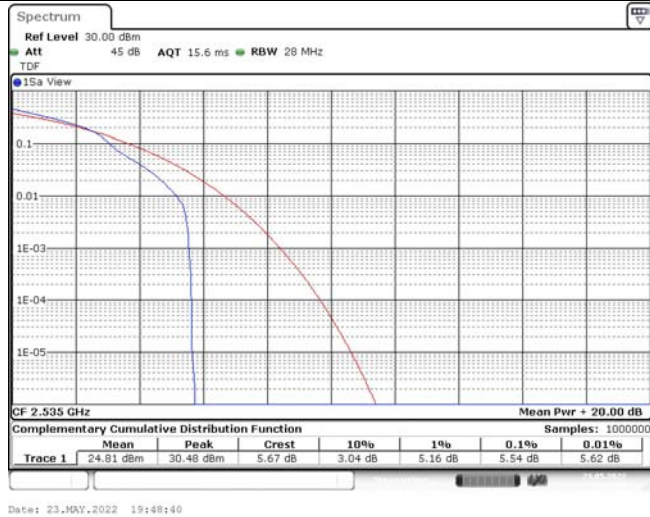

Band7-10MHz-16QAM-20800-50RB#0