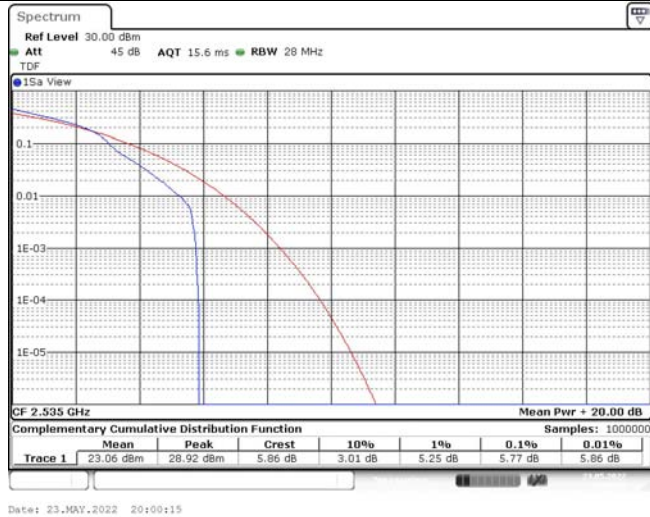

Band7-20MHz-16QAM-20850-100RB#0

Band7-20MHz-16QAM-21100-1RB#0