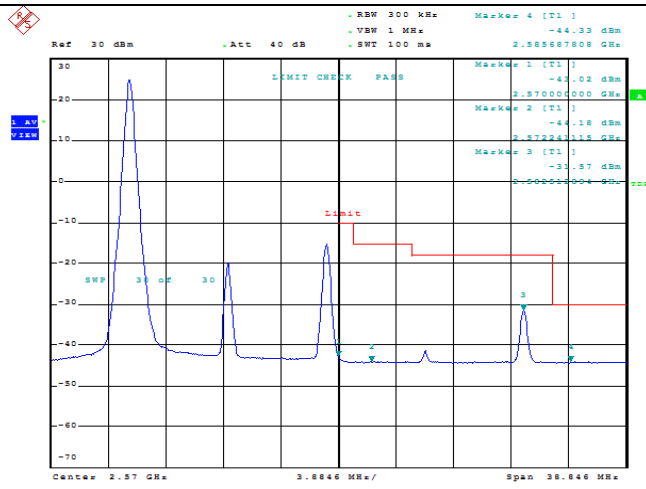

Date: 20.MAY.2022 09:58:03