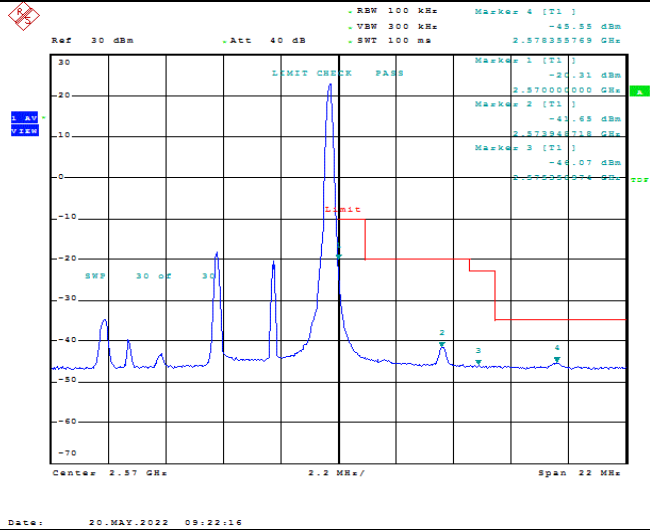

Test Graphs

Band7-5MHz-QPSK-20775-1RB#0

Band7-5MHz-QPSK-20775-1RB#24

Band7-5MHz-QPSK-20775-25RB#0

Band7-5MHz-QPSK-21425-1RB#0

Band7-5MHz-QPSK-21425-1RB#24

Band7-5MHz-QPSK-21425-25RB#0

Band7-5MHz-16QAM-20775-1RB#0