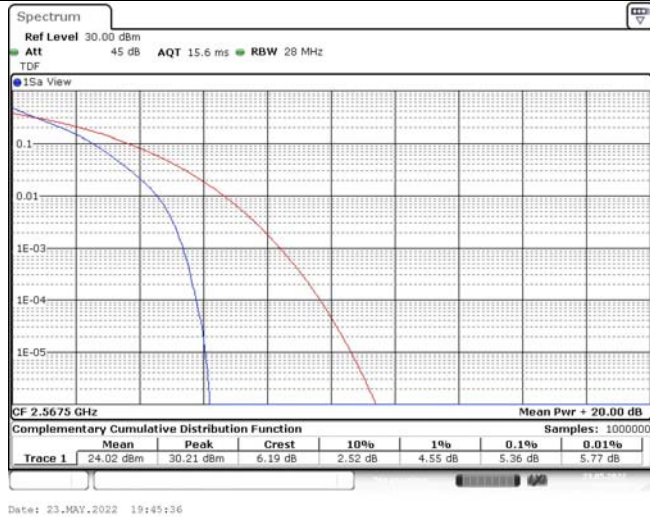

Test Graphs

Band7-5MHz-QPSK-20775-1RB#0

Band7-5MHz-QPSK-20775-25RB#0

Band7-5MHz-QPSK-21100-1RB#0

Band7-5MHz-QPSK-21100-25RB#0

Band7-5MHz-QPSK-21425-1RB#0

Band7-5MHz-QPSK-21425-25RB#0

Band7-5MHz-16QAM-20775-1RB#0