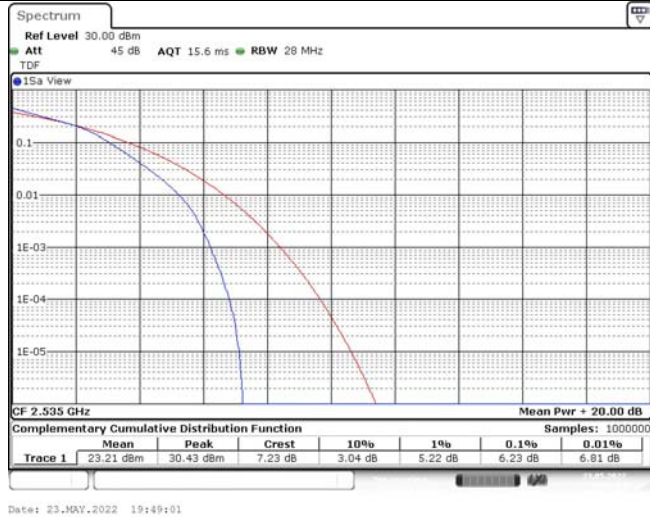

Band7-10MHz-16QAM-21100-1RB#0