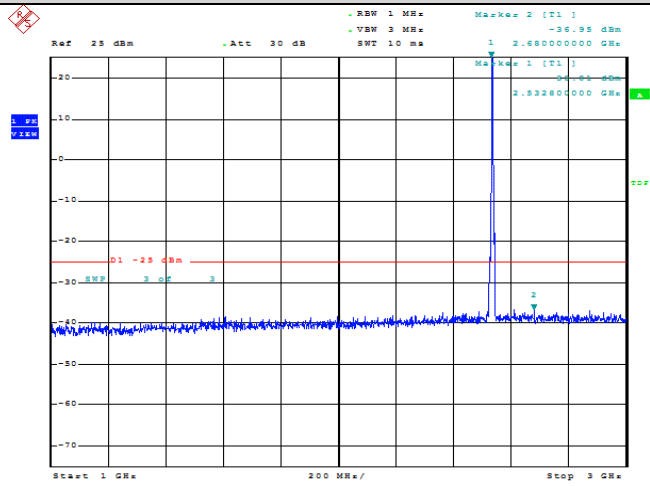

Band7-5MHz-16QAM-21100-1RB#0-Range1:30~1000MHz