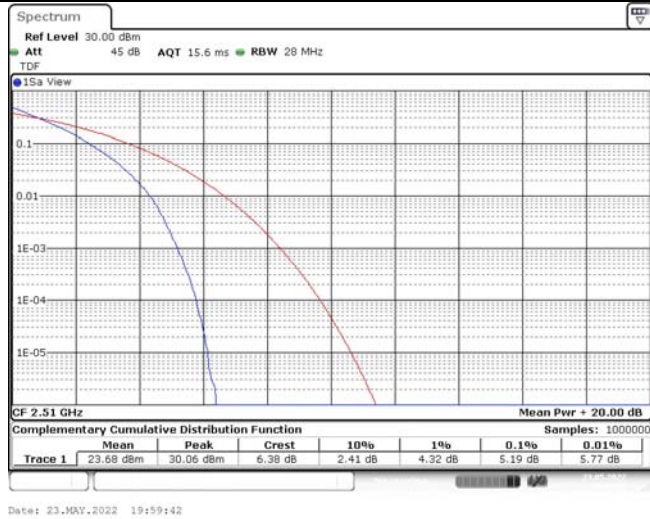

Band7-20MHz-QPSK-20850-1RB#0