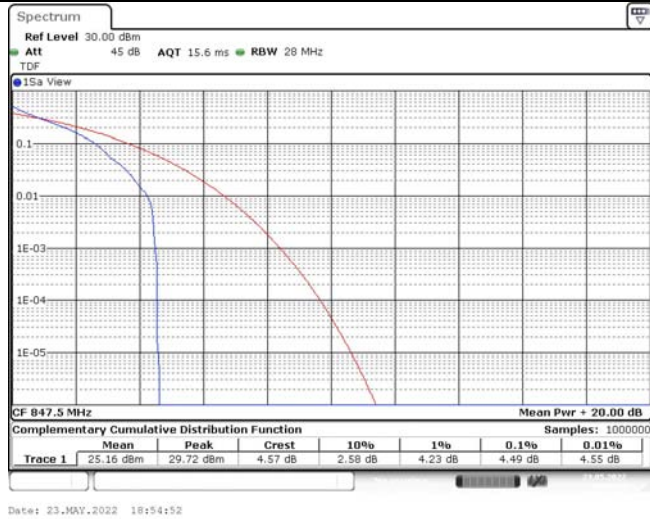

Band5-3MHz-QPSK-20525-15RB#0