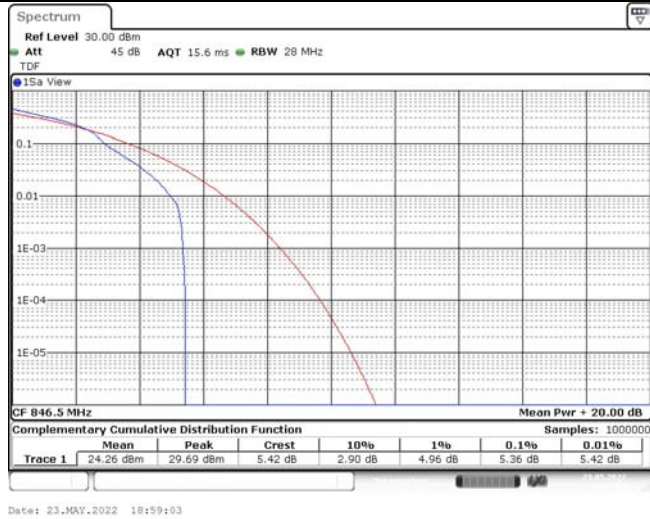

Band5-5MHz-16QAM-20525-25RB#0