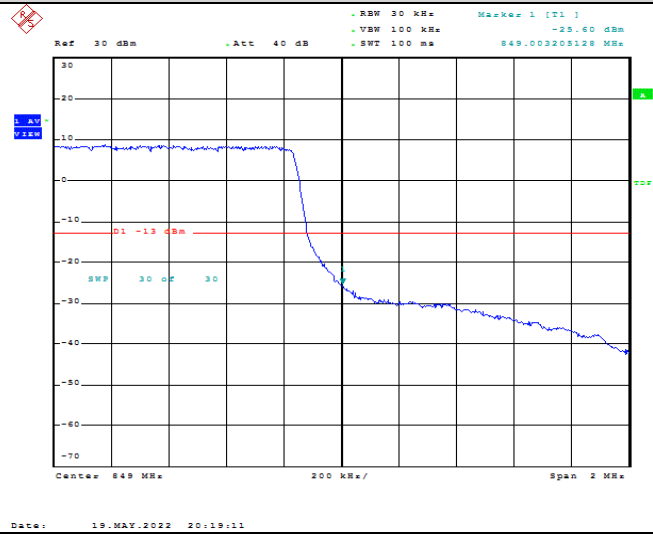

Band5-1.4MHz-16QAM-20643-6RB#0