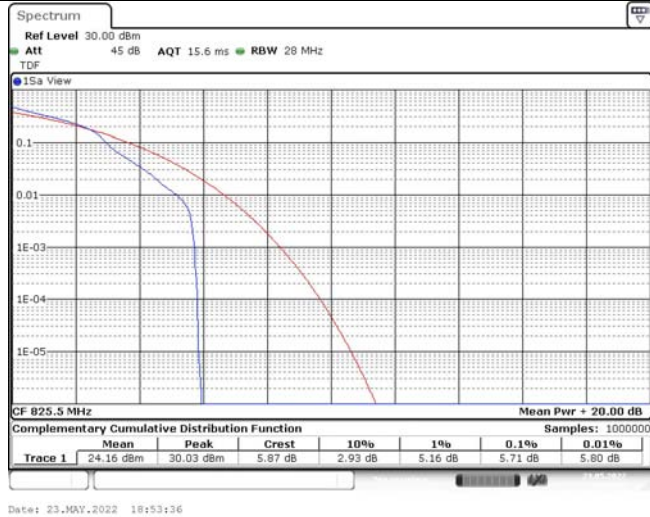

Band5-3MHz-QPSK-20635-15RB#0