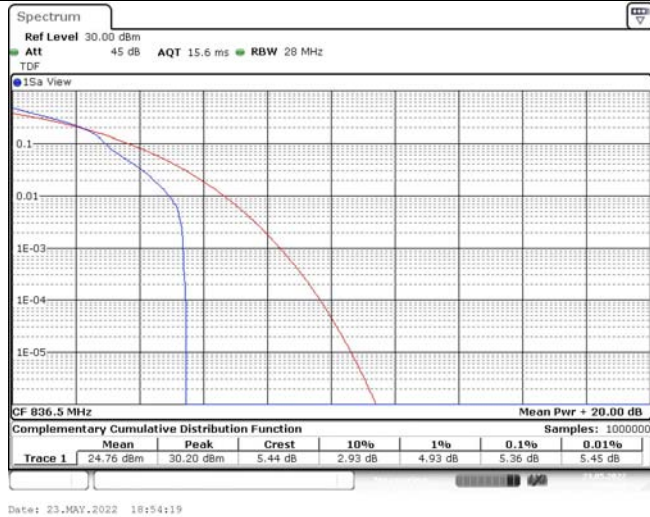

Band5-3MHz-16QAM-20415-15RB#0

Band5-3MHz-16QAM-20525-1RB#0