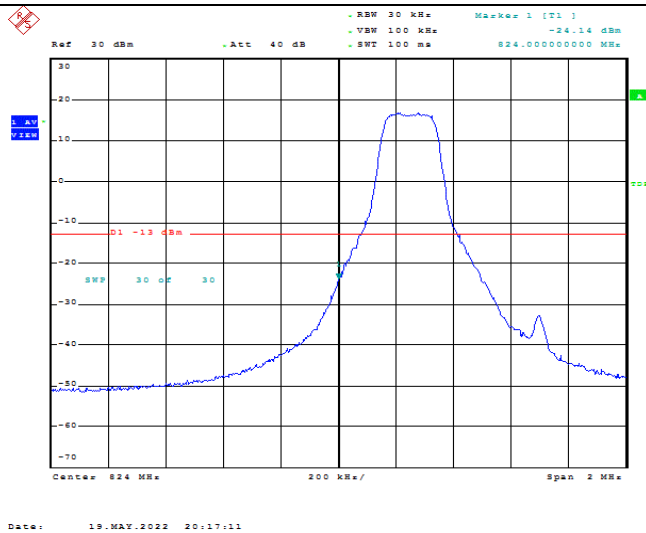

# Test Graphs

Band5-1.4MHz-QPSK-20407-1RB#0

Band5-1.4MHz-QPSK-20407-1RB#5

Band5-1.4MHz-QPSK-20407-6RB#0

**Band5-1.4MHz-QPSK-20643-1RB#0**

**Band5-1.4MHz-QPSK-20643-1RB#5**

**Band5-1.4MHz-QPSK-20643-6RB#0**

**Band5-1.4MHz-16QAM-20407-1RB#0**