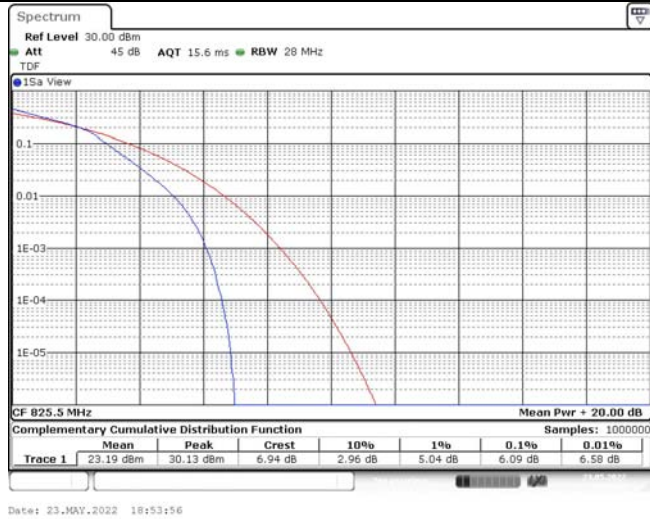

Band5-3MHz-16QAM-20415-1RB#0