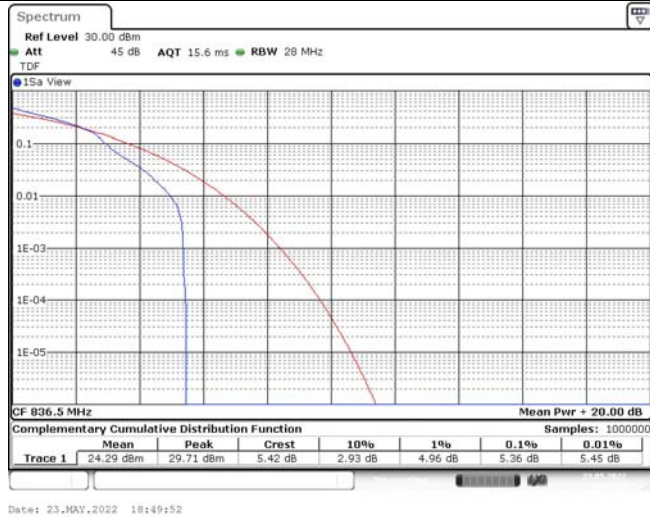

Band5-1.4MHz-16QAM-20407-6RB#0

Band5-1.4MHz-16QAM-20525-1RB#0