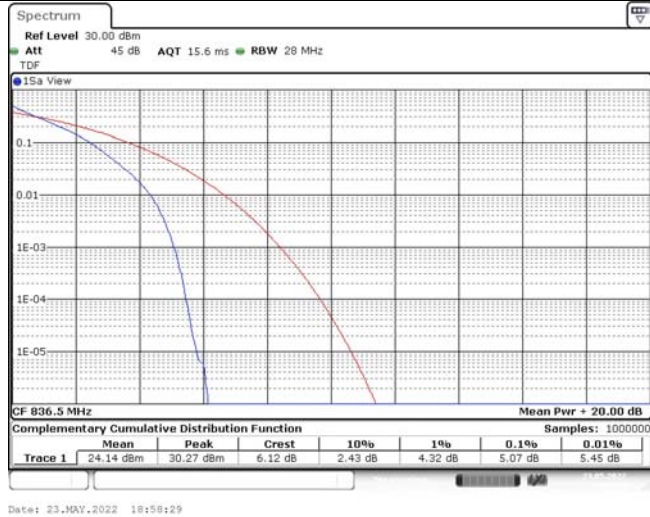

Band5-5MHz-QPSK-20525-1RB#0