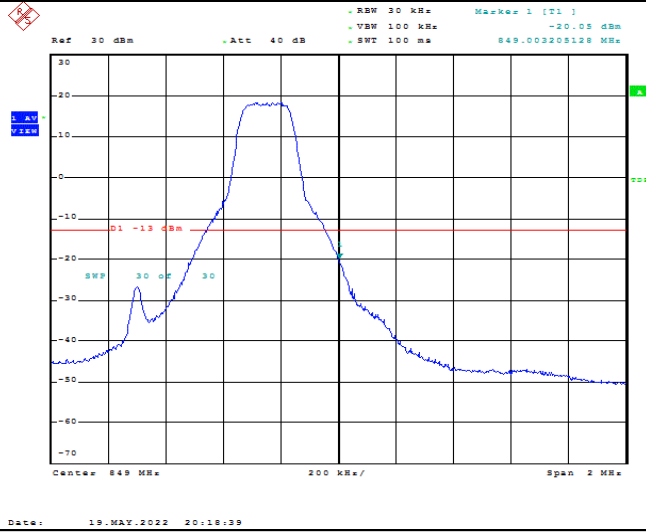

# Test Graphs

Band5-1.4MHz-QPSK-20407-1RB#0

Band5-1.4MHz-QPSK-20407-1RB#5

Band5-1.4MHz-QPSK-20407-6RB#0

**Band5-1.4MHz-QPSK-20643-1RB#0**

**Band5-1.4MHz-QPSK-20643-1RB#5**

**Band5-1.4MHz-QPSK-20643-6RB#0**

**Band5-1.4MHz-16QAM-20407-1RB#0**