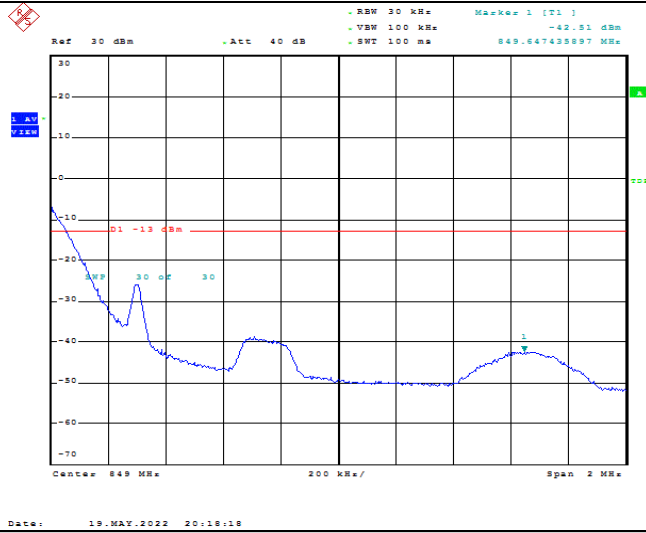

# Test Graphs

Band5-1.4MHz-QPSK-20407-1RB#0

Band5-1.4MHz-QPSK-20407-1RB#5

Band5-1.4MHz-QPSK-20407-6RB#0

**Band5-1.4MHz-QPSK-20643-1RB#0**

**Band5-1.4MHz-QPSK-20643-1RB#5**

**Band5-1.4MHz-QPSK-20643-6RB#0**

**Band5-1.4MHz-16QAM-20407-1RB#0**