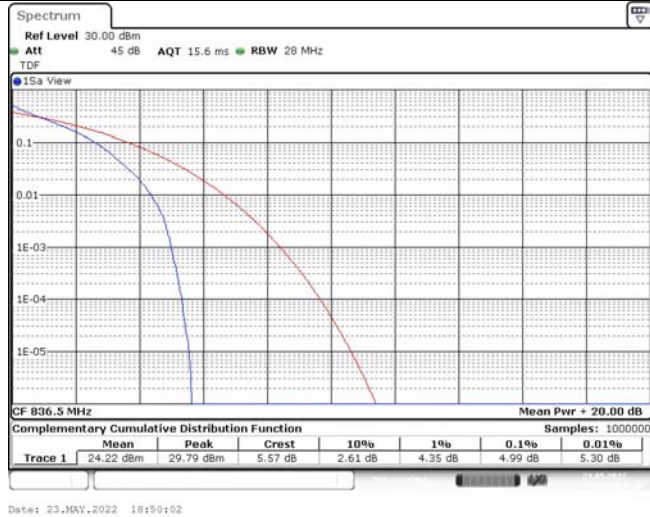

# Test Graphs

Band5-1.4MHz-QPSK-20407-1RB#0

Band5-1.4MHz-QPSK-20407-6RB#0

Band5-1.4MHz-QPSK-20525-1RB#0

Band5-1.4MHz-QPSK-20525-6RB#0

Band5-1.4MHz-QPSK-20643-1RB#0

Band5-1.4MHz-QPSK-20643-6RB#0

Band5-1.4MHz-16QAM-20407-1RB#0