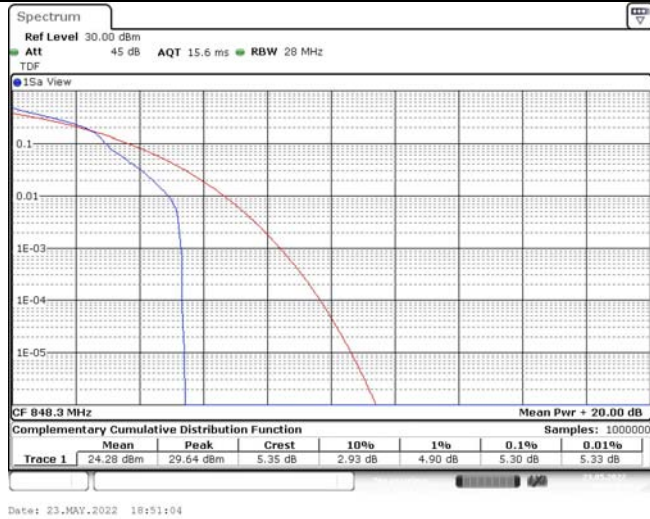

Band5-1.4MHz-16QAM-20525-6RB#0