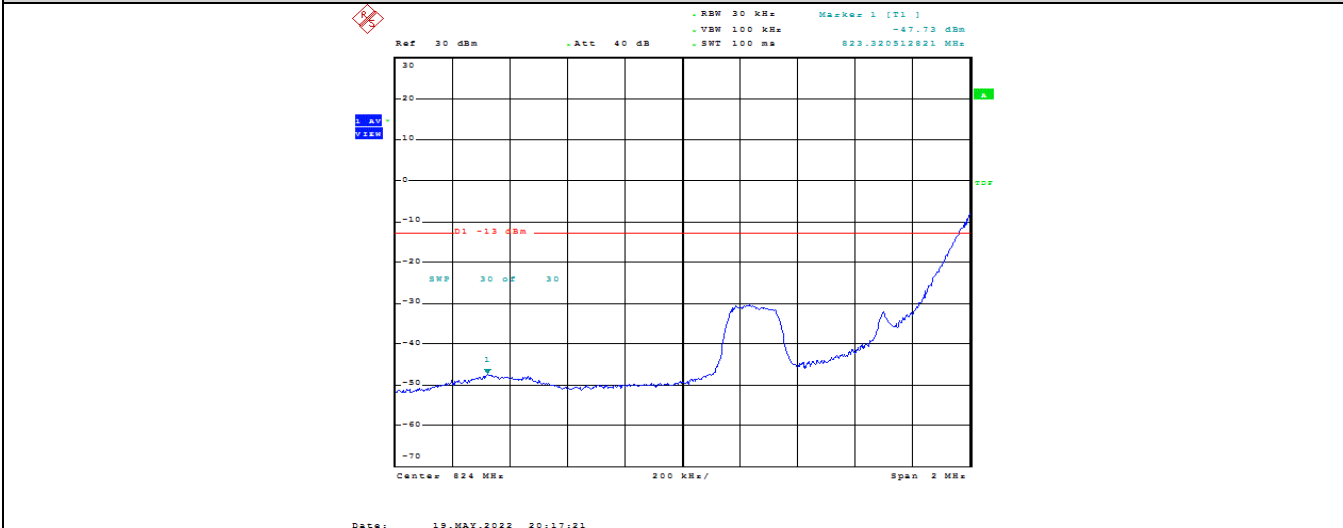

Band5-1.4MHz-QPSK-20407-1RB#0