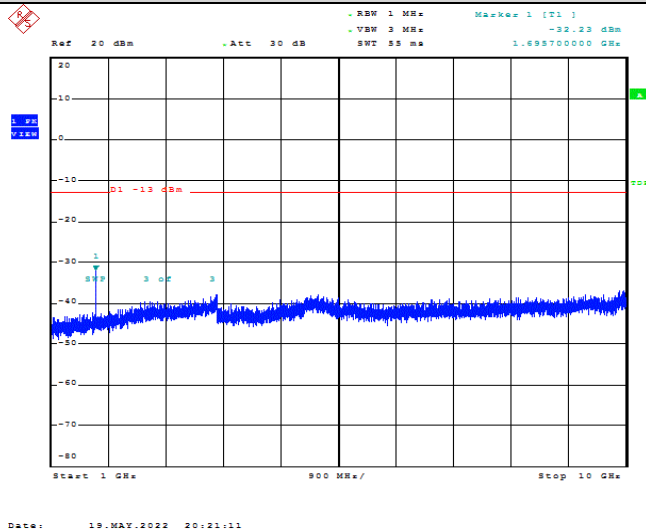

Band5-1.4MHz-QPSK-20643-1RB#0-Range1:30~1000MHz