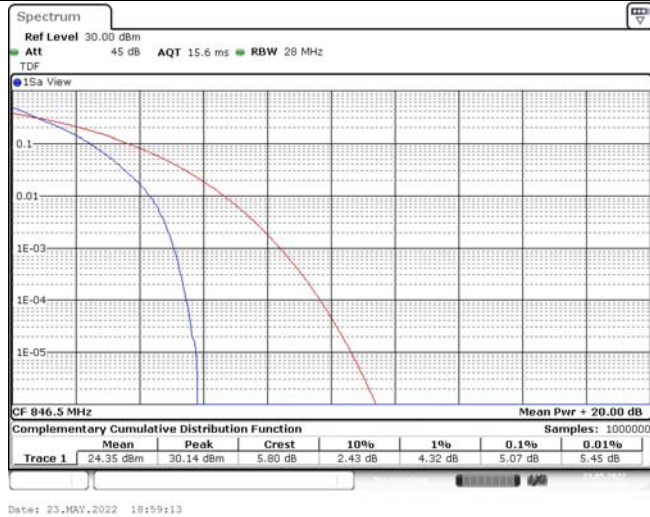

Band5-5MHz-QPSK-20625-1RB#0

Band5-5MHz-QPSK-20625-25RB#0