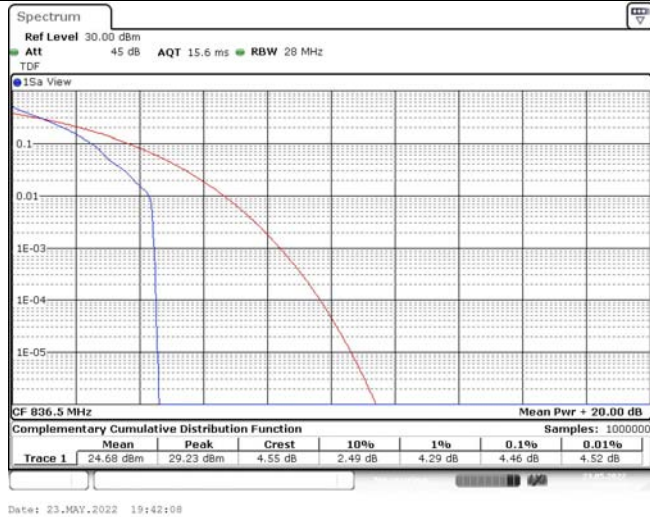

Band5-10MHz-QPSK-20450-50RB#0