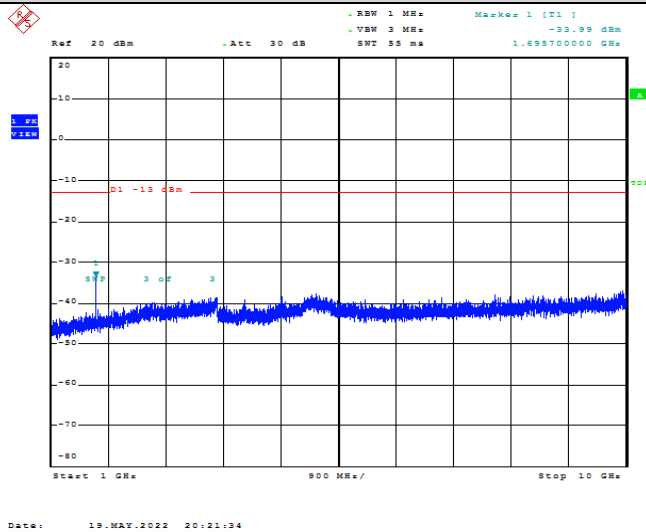

Band5-1.4MHz-16QAM-20643-1RB#0-Range1:30~1000MHz