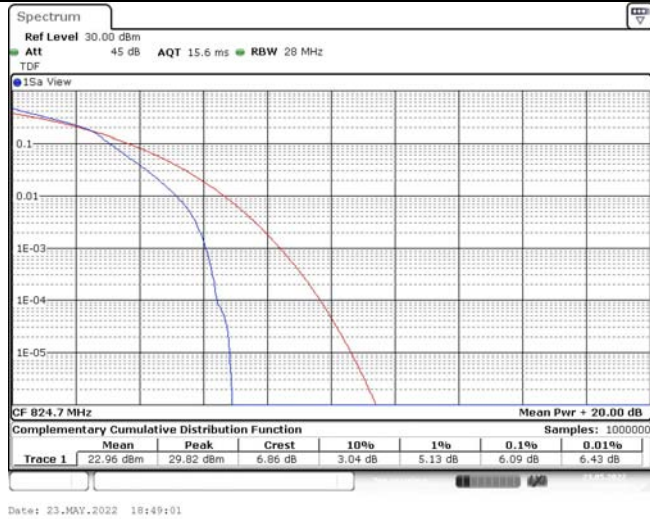

# Test Graphs

Band5-1.4MHz-QPSK-20407-1RB#0

Band5-1.4MHz-QPSK-20407-6RB#0

Band5-1.4MHz-QPSK-20525-1RB#0

Band5-1.4MHz-QPSK-20525-6RB#0

Band5-1.4MHz-QPSK-20643-1RB#0

Band5-1.4MHz-QPSK-20643-6RB#0

Band5-1.4MHz-16QAM-20407-1RB#0