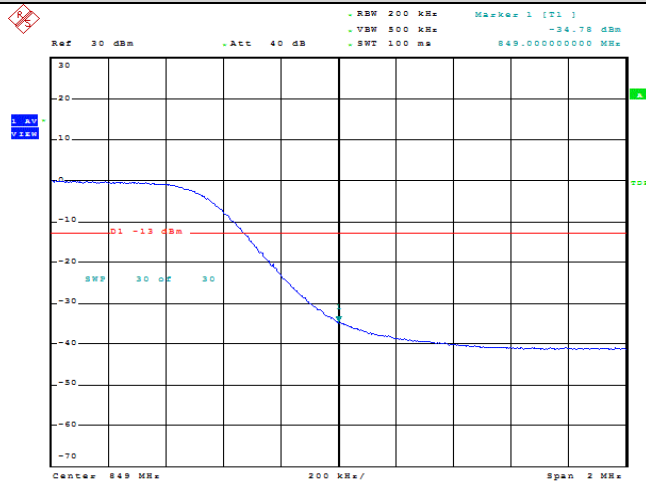

Band5-10MHz-16QAM-20600-1RB#49

Date: 1.JAN.2000 00:28:31

Band5-10MHz-16QAM-20600-50RB#0