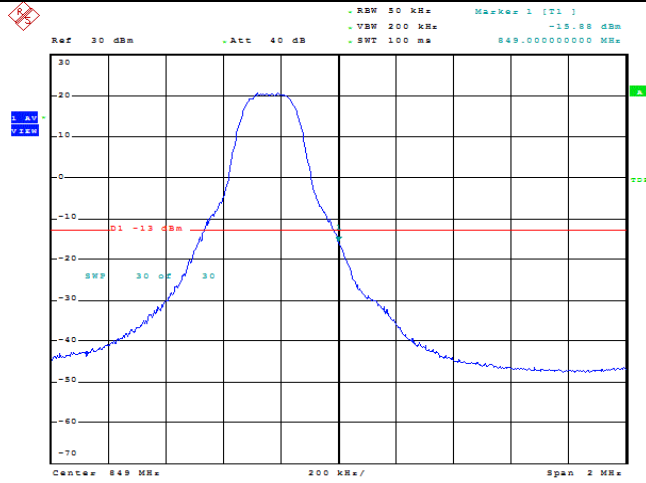

Band5-3MHz-QPSK-20635-1RB#0

Date: 19.MAY.2022 20:34:05