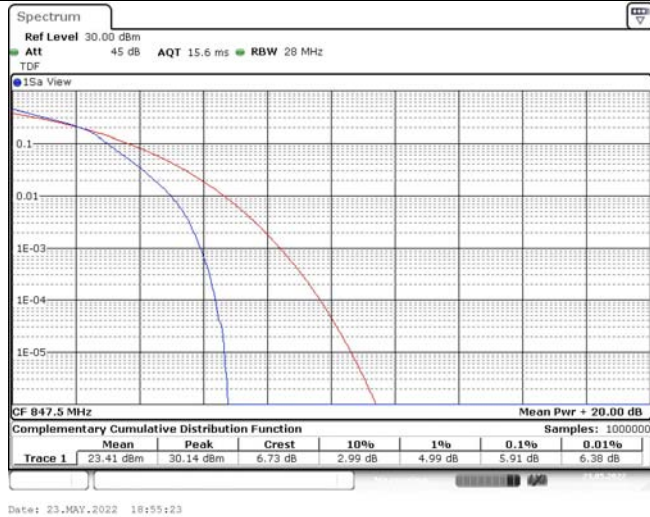

Band5-3MHz-16QAM-20635-1RB#0

Band5-3MHz-16QAM-20635-15RB#0