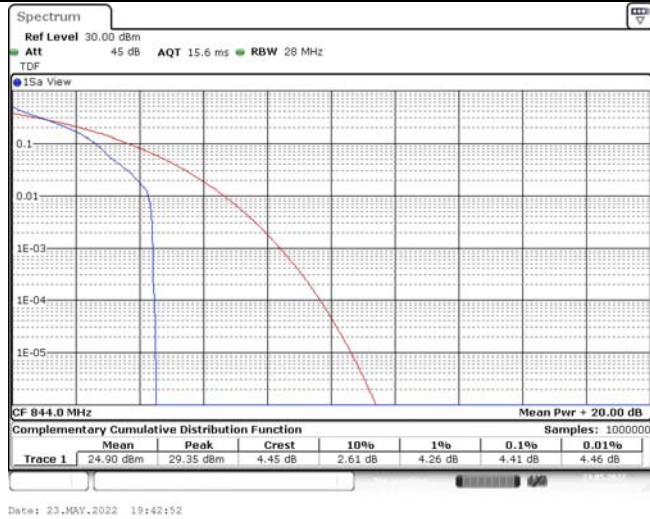

Band5-10MHz-QPSK-20525-50RB#0