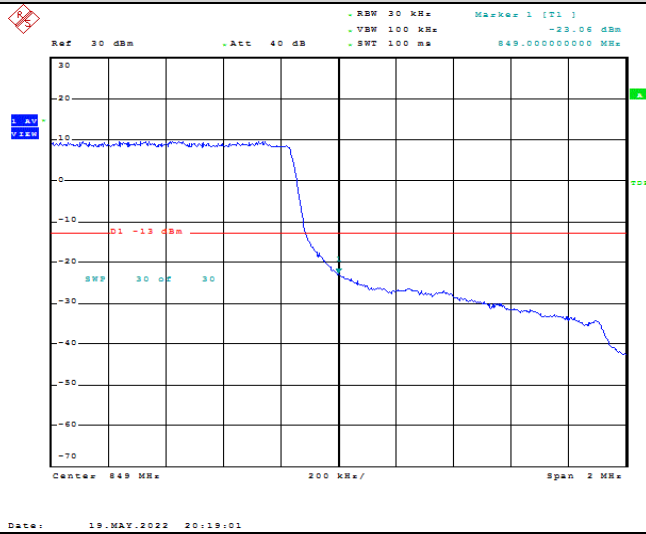

# Test Graphs

Band5-1.4MHz-QPSK-20407-1RB#0

Band5-1.4MHz-QPSK-20407-1RB#5

Band5-1.4MHz-QPSK-20407-6RB#0

**Band5-1.4MHz-QPSK-20643-1RB#0**

**Band5-1.4MHz-QPSK-20643-1RB#5**

**Band5-1.4MHz-QPSK-20643-6RB#0**

**Band5-1.4MHz-16QAM-20407-1RB#0**