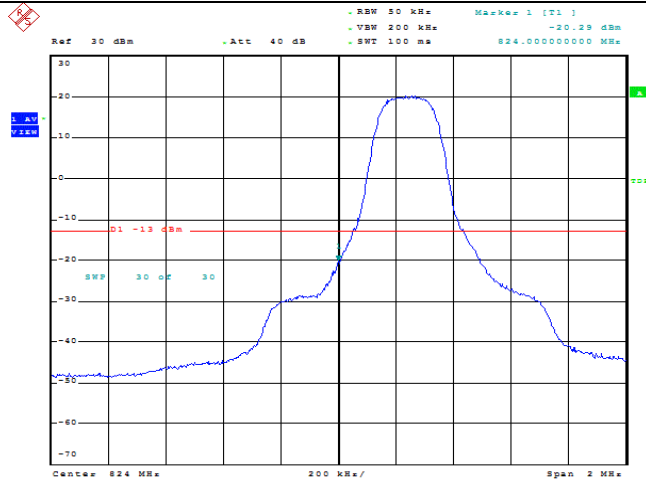

Date: 19.MAY.2022 20:32:27