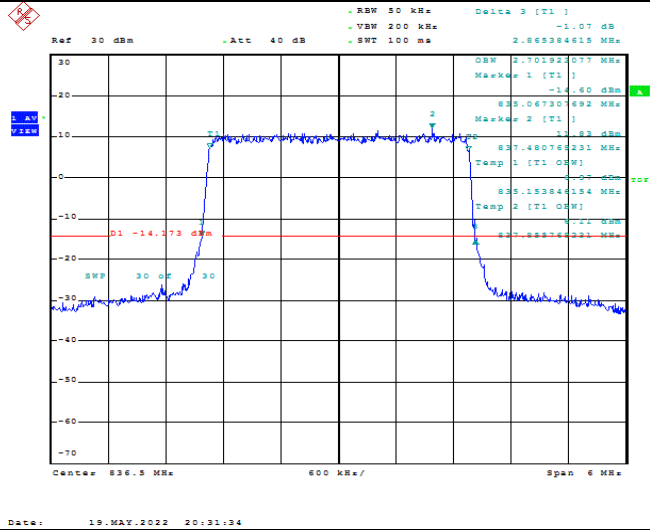

Band5-3MHz-QPSK-20525-15RB#0-2.702