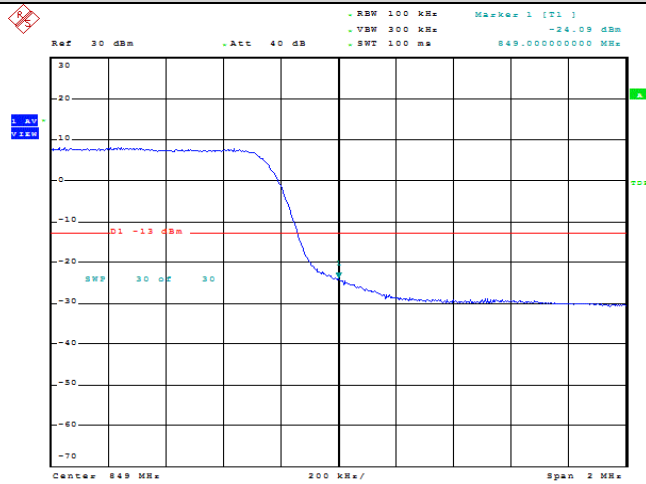

Band5-5MHz-QPSK-20625-1RB#24

Date: 19.MAY.2022 20:49:28

Band5-5MHz-QPSK-20625-25RB#0