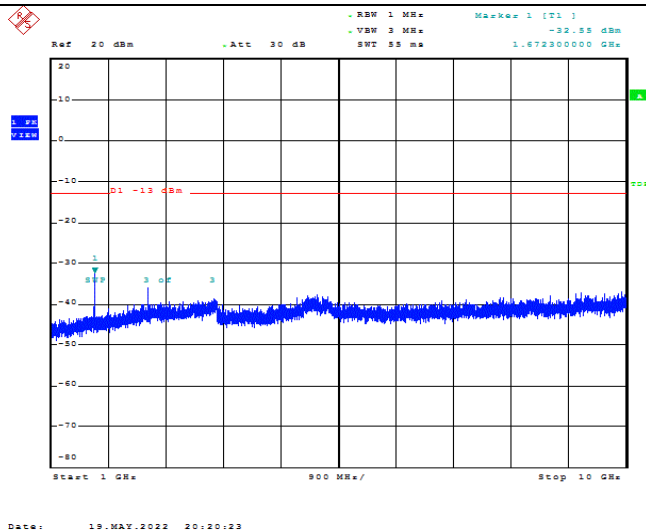

# Test Graphs

Date: 19.MAY.2022 20:19:25

Band5-1.4MHz-QPSK-20407-1RB#0-Range1:30~1000MHz

Date: 19.MAY.2022 20:19:35

Band5-1.4MHz-QPSK-20407-1RB#0-Range2:1000~10000MHz

Date: 19.MAY.2022 20:20:13

Band5-1.4MHz-QPSK-20525-1RB#0-Range1:30~1000MHz