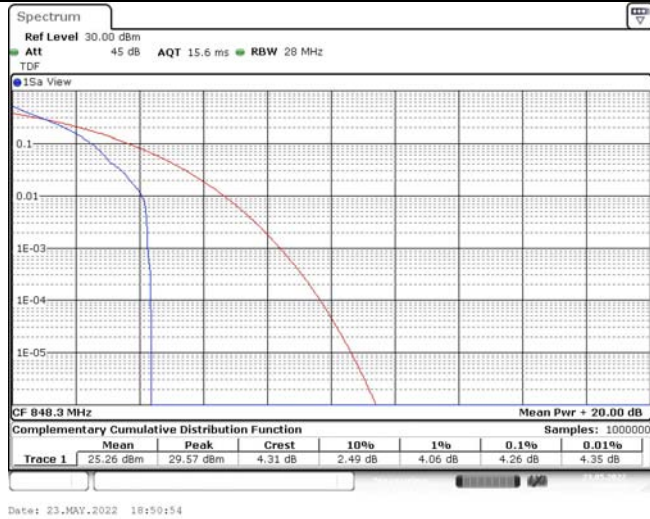

# Test Graphs

Band5-1.4MHz-QPSK-20407-1RB#0

Band5-1.4MHz-QPSK-20407-6RB#0

Band5-1.4MHz-QPSK-20525-1RB#0

Band5-1.4MHz-QPSK-20525-6RB#0

Band5-1.4MHz-QPSK-20643-1RB#0

Band5-1.4MHz-QPSK-20643-6RB#0

Band5-1.4MHz-16QAM-20407-1RB#0