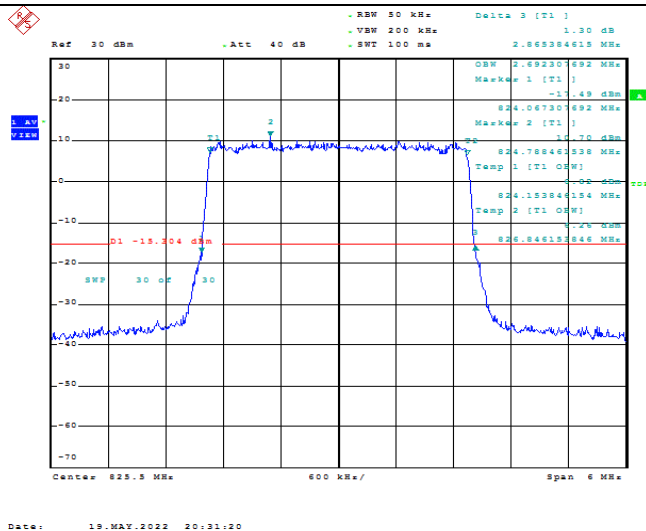

Date: 19.MAY.2022 20:31:20