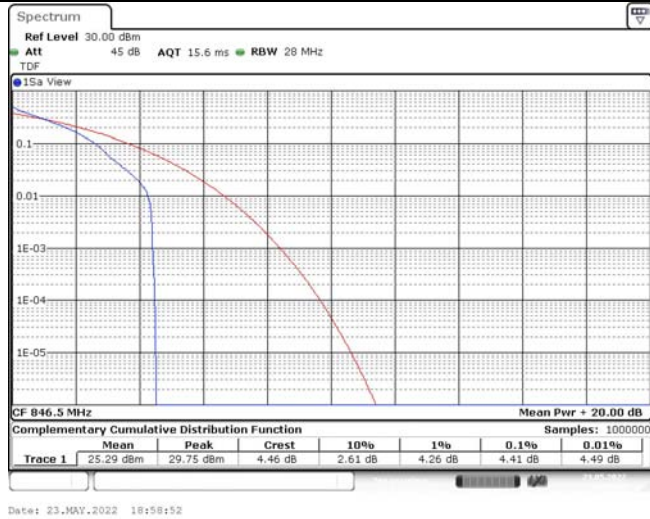

Band5-5MHz-QPSK-20525-25RB#0