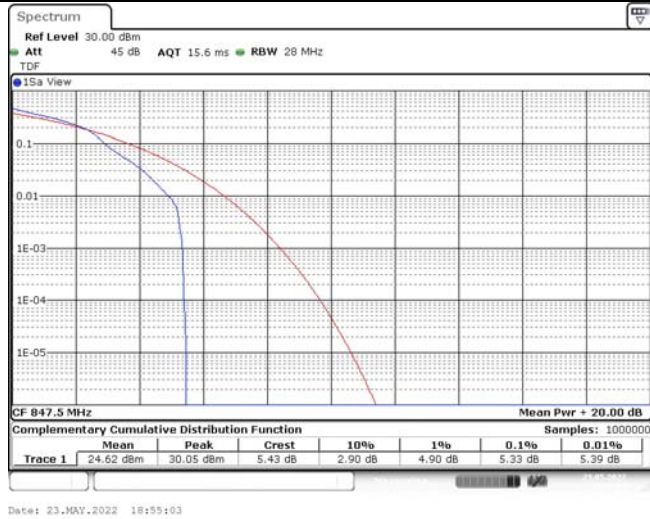

Band5-3MHz-16QAM-20525-15RB#0