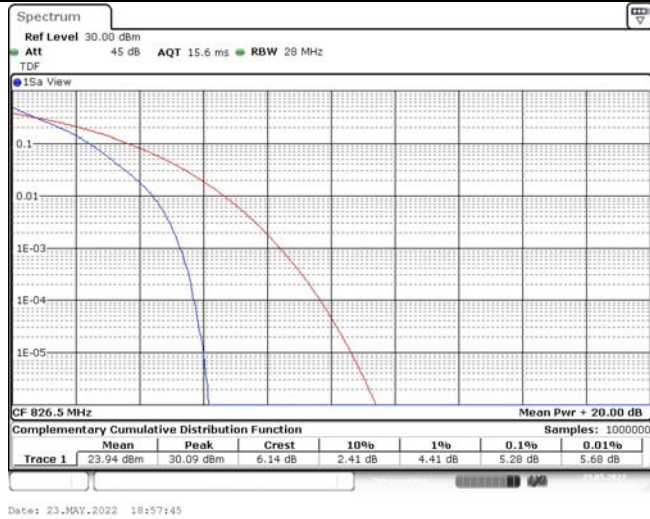

Band5-5MHz-QPSK-20425-1RB#0