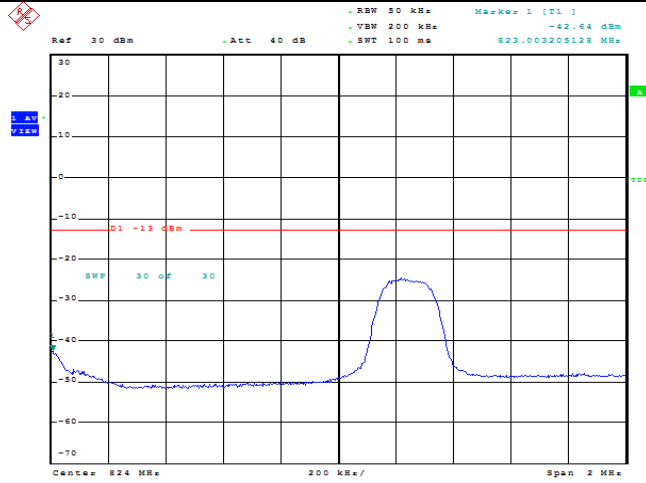

Band5-3MHz-QPSK-20415-1RB#0

Date: 19.MAY.2022 20:32:48