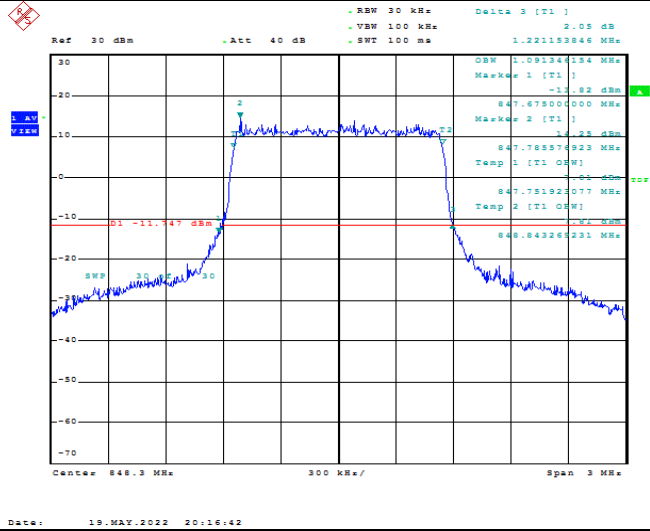

# Test Graphs

Band5-1.4MHz-QPSK-20407-6RB#0-1.096

Band5-1.4MHz-QPSK-20525-6RB#0-1.091

Band5-1.4MHz-QPSK-20643-6RB#0-1.091

Band5-1.4MHz-16QAM-20407-6RB#0-1.091

Band5-1.4MHz-16QAM-20525-6RB#0-1.091

Band5-1.4MHz-16QAM-20643-6RB#0-1.091