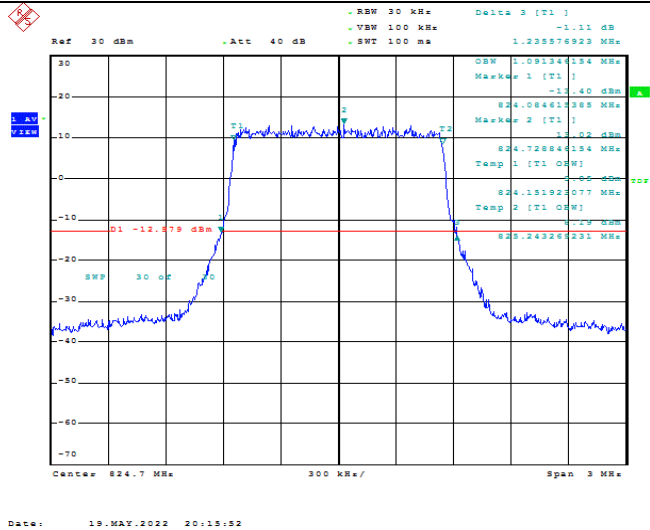

# Test Graphs

Band5-1.4MHz-QPSK-20407-6RB#0-1.096

Band5-1.4MHz-QPSK-20525-6RB#0-1.091

Band5-1.4MHz-QPSK-20643-6RB#0-1.091

Band5-1.4MHz-16QAM-20407-6RB#0-1.091

Band5-1.4MHz-16QAM-20525-6RB#0-1.091

Band5-1.4MHz-16QAM-20643-6RB#0-1.091