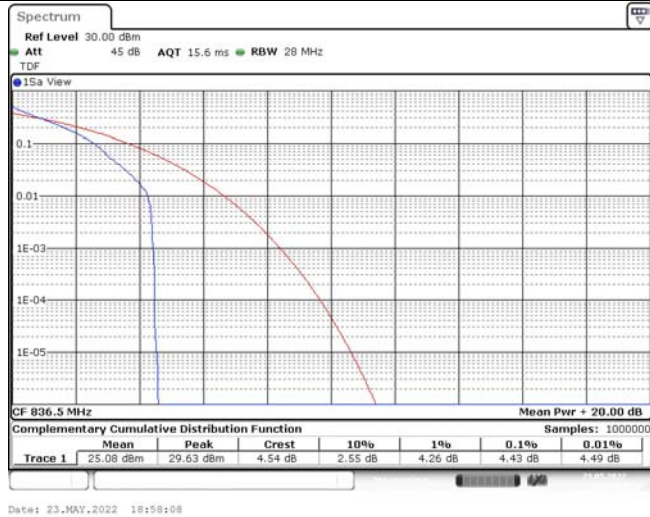

Band5-5MHz-QPSK-20425-25RB#0