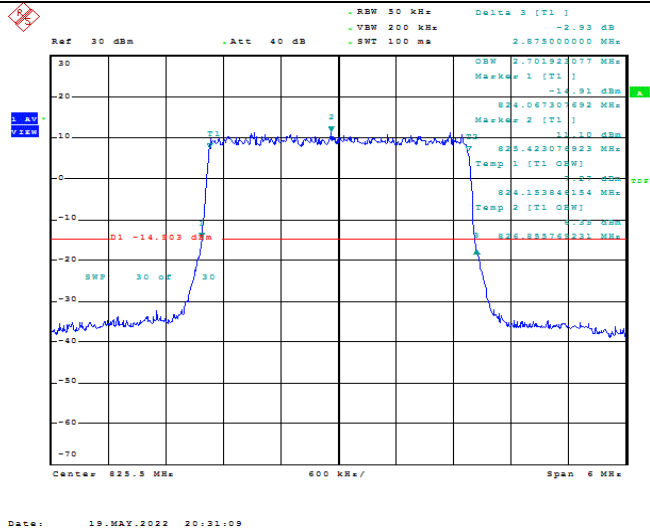

# Test Graphs

Band5-1.4MHz-QPSK-20407-6RB#0-1.096

Band5-1.4MHz-QPSK-20525-6RB#0-1.091

Band5-1.4MHz-QPSK-20643-6RB#0-1.091

Band5-1.4MHz-16QAM-20407-6RB#0-1.091

Band5-1.4MHz-16QAM-20525-6RB#0-1.091

Band5-1.4MHz-16QAM-20643-6RB#0-1.091