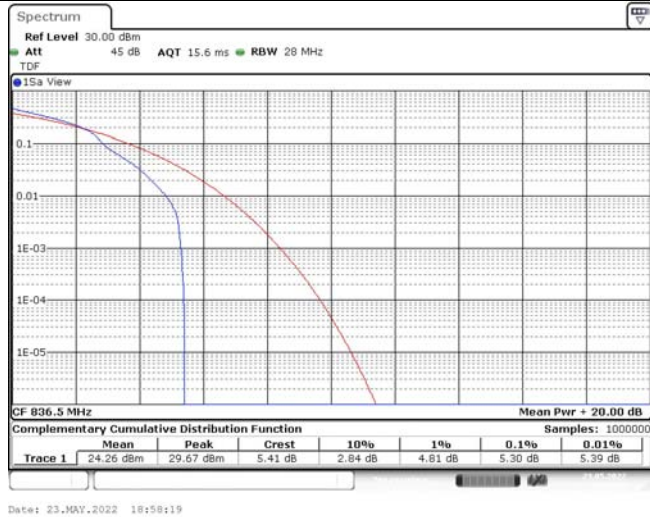

Band5-5MHz-16QAM-20425-25RB#0

Date: 23.MAY.2022 18:58:19

Band5-5MHz-16QAM-20525-1RB#0