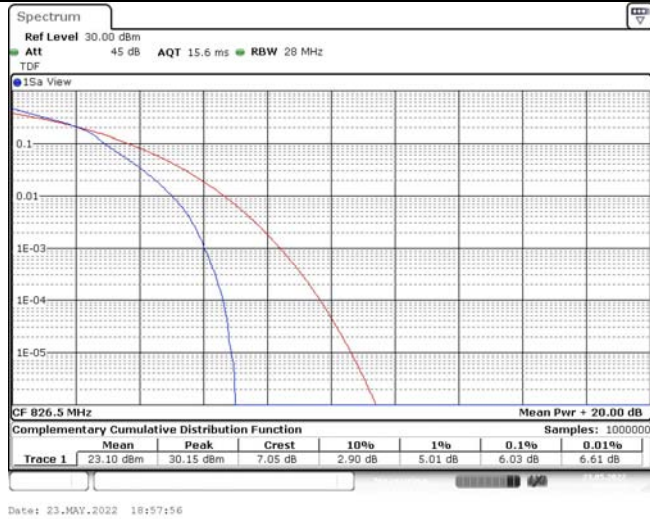

Band5-5MHz-16QAM-20425-1RB#0

Date: 23.MAY.2022 18:57:56