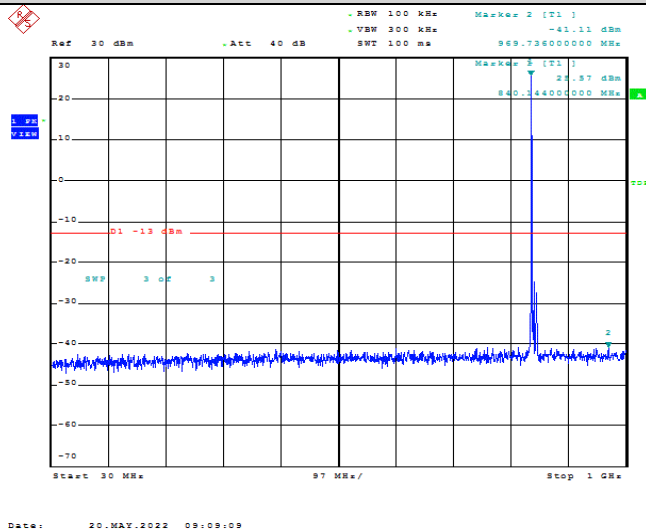

Band5-10MHz-16QAM-20600-1RB#0-Range1:30~1000MHz