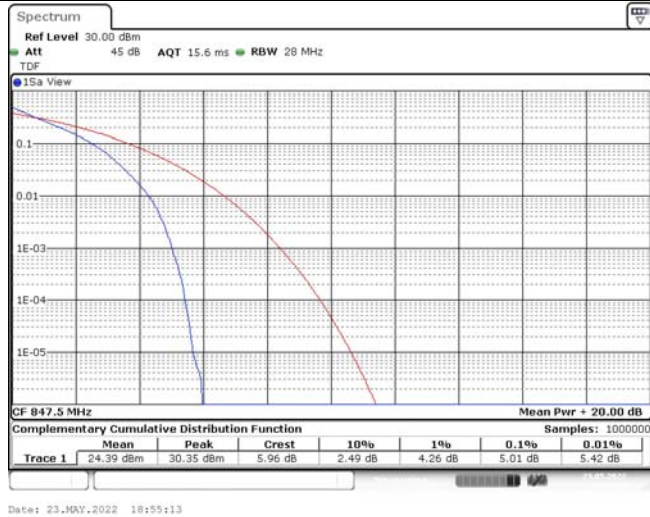

Band5-3MHz-QPSK-20635-1RB#0