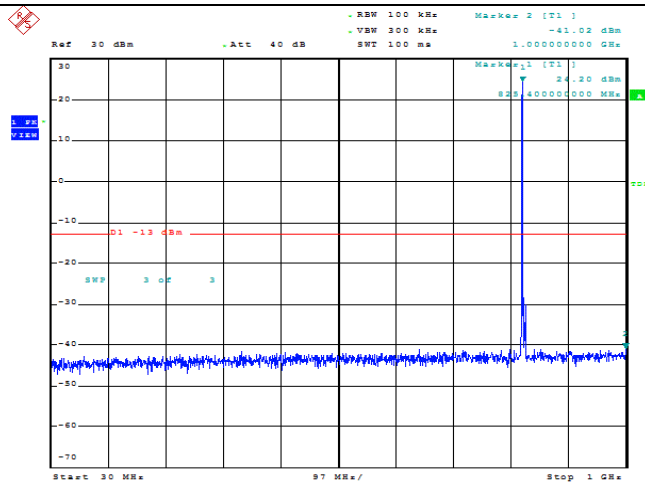

Band5-1.4MHz-16QAM-20525-1RB#0-Range1:30~1000MHz

Band5-1.4MHz-16QAM-20525-1RB#0-Range2:1000~10000MHz

Band5-1.4MHz-16QAM-20643-1RB#0-Range1:30~1000MHz

Band5-1.4MHz-16QAM-20643-1RB#0-Range2:1000~10000MHz

Date: 19.MAY.2022 20:34:50