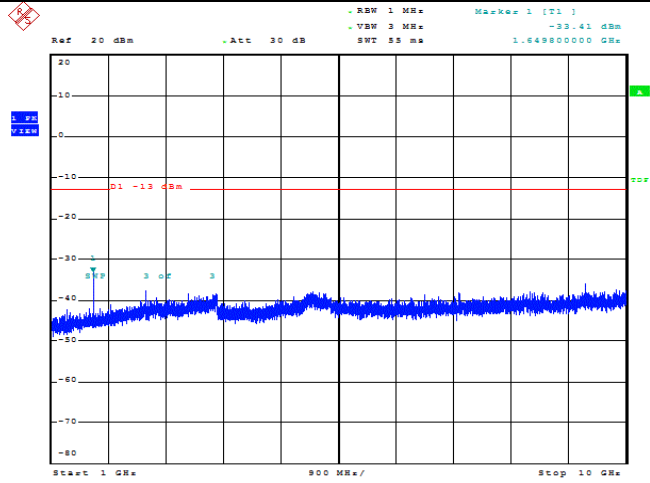

Band5-10MHz-16QAM-20450-1RB#0-Range1:30~1000MHz

Date: 20.MAY.2022 09:07:43