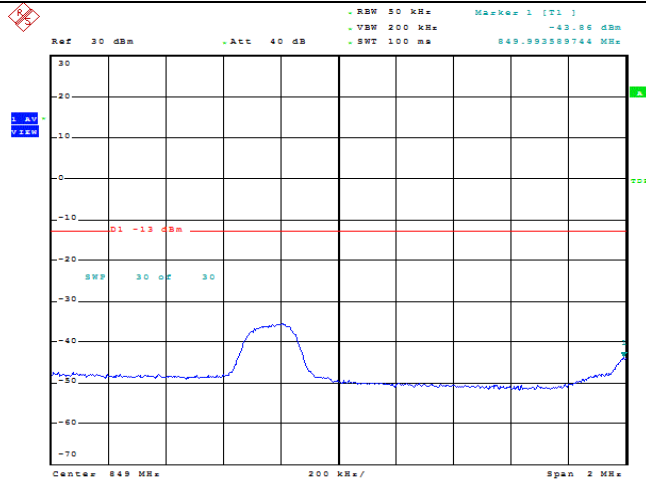

Date: 19.MAY.2022 20:33:44