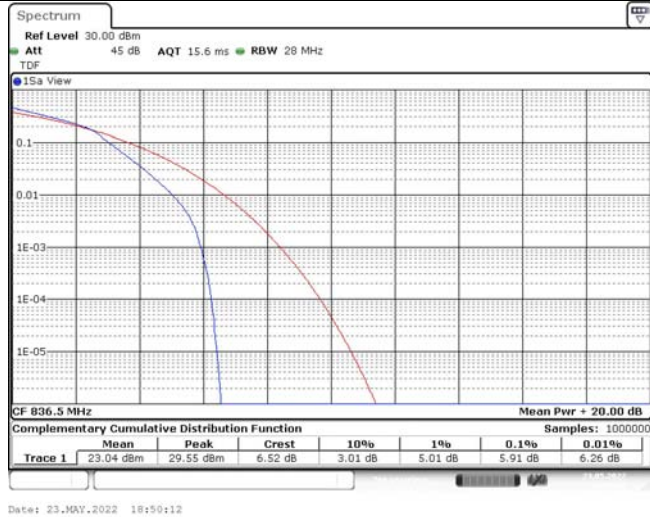

Band5-1.4MHz-16QAM-20525-6RB#0

Band5-1.4MHz-16QAM-20643-1RB#0

Band5-1.4MHz-16QAM-20643-6RB#0