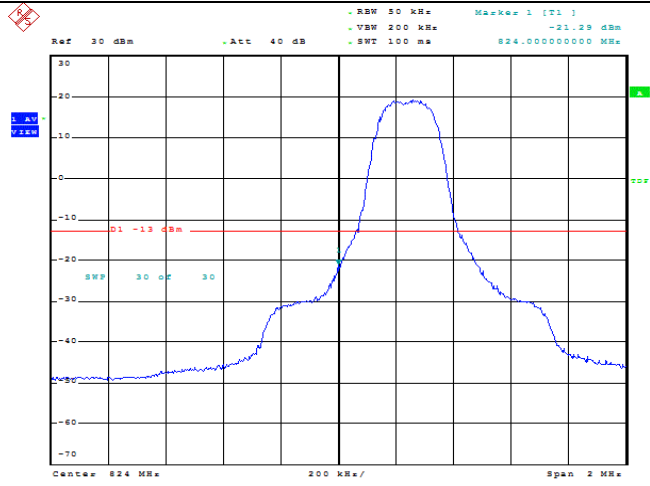

Date: 19.MAY.2022 20:32:37