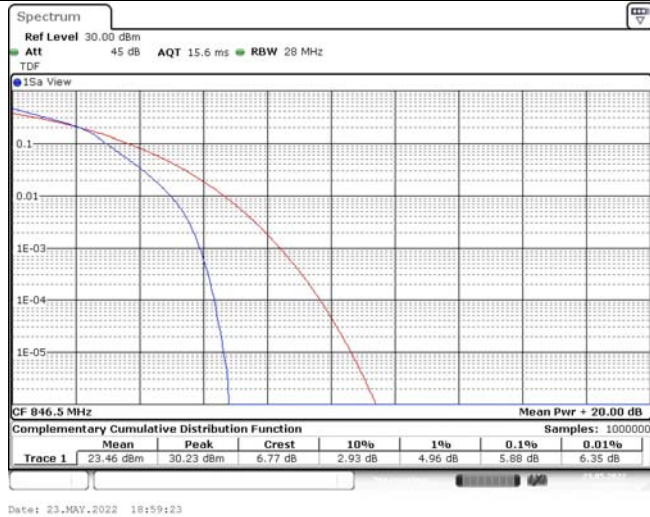

Band5-5MHz-16QAM-20625-1RB#0

Band5-5MHz-16QAM-20625-25RB#0