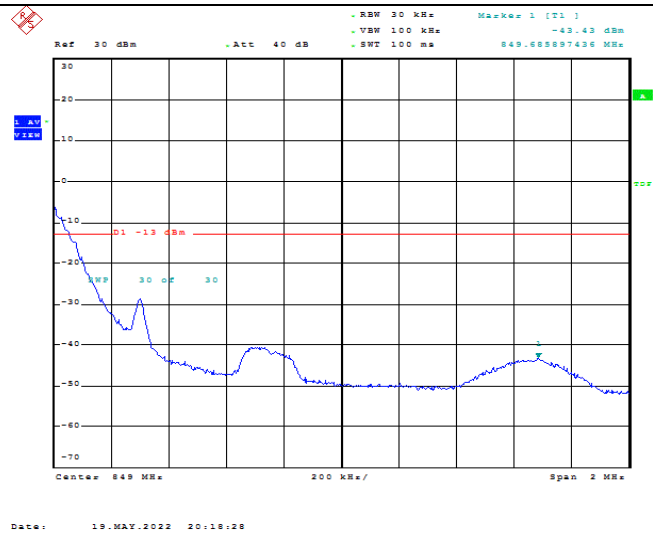

Band5-1.4MHz-16QAM-20643-1RB#0