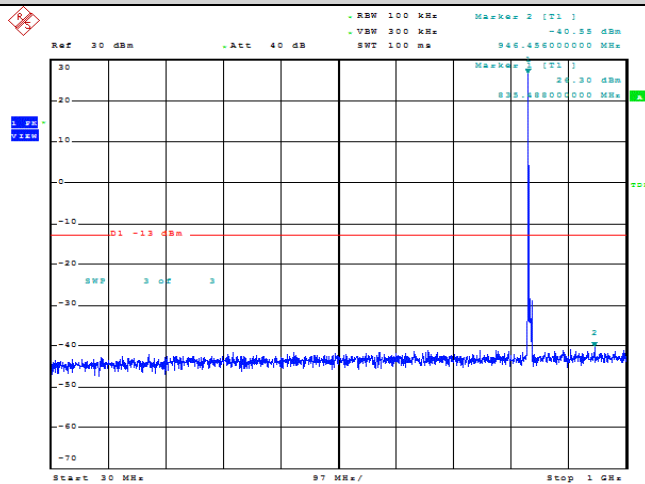

Band5-3MHz-QPSK-20415-1RB#0-Range2:1000~10000MHz

Date: 19.MAY.2022 20:35:38

Band5-3MHz-QPSK-20525-1RB#0-Range1:30~1000MHz