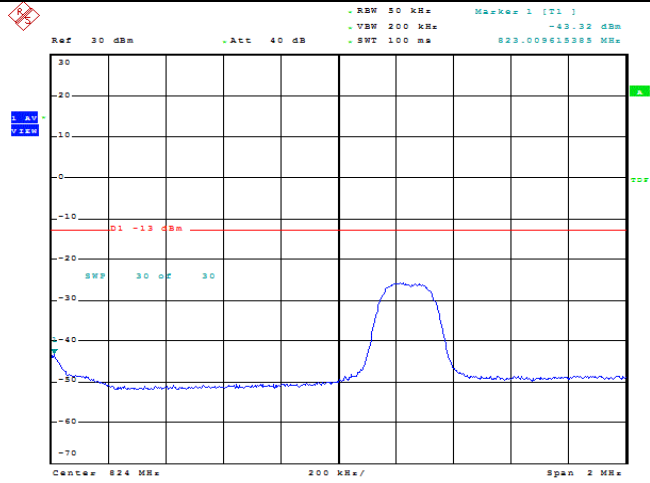

Band5-3MHz-16QAM-20415-1RB#0

Date: 19.MAY.2022 20:32:58