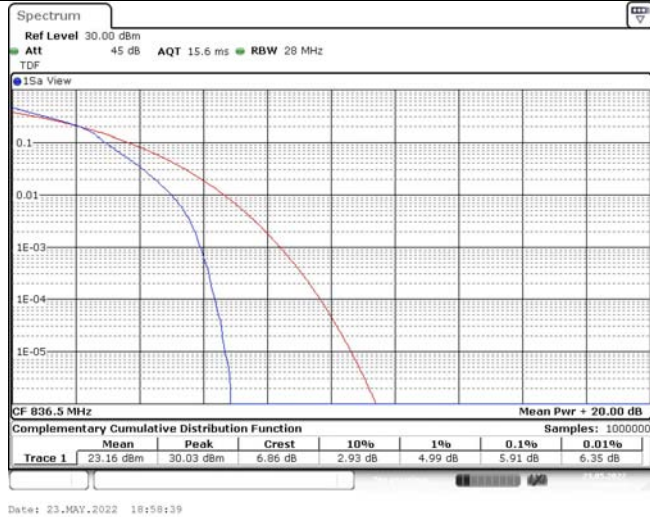

Band5-5MHz-16QAM-20525-25RB#0

Band5-5MHz-16QAM-20625-1RB#0

Band5-5MHz-16QAM-20625-25RB#0