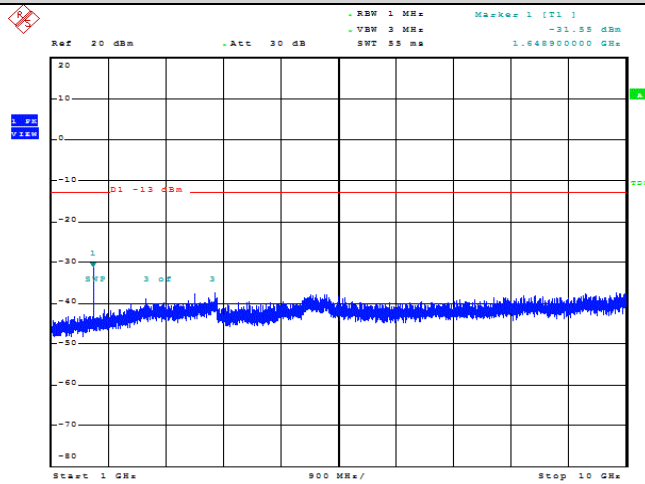

Band5-3MHz-QPSK-20415-1RB#0-Range1:30~1000MHz

Date: 19.MAY.2022 20:35:00