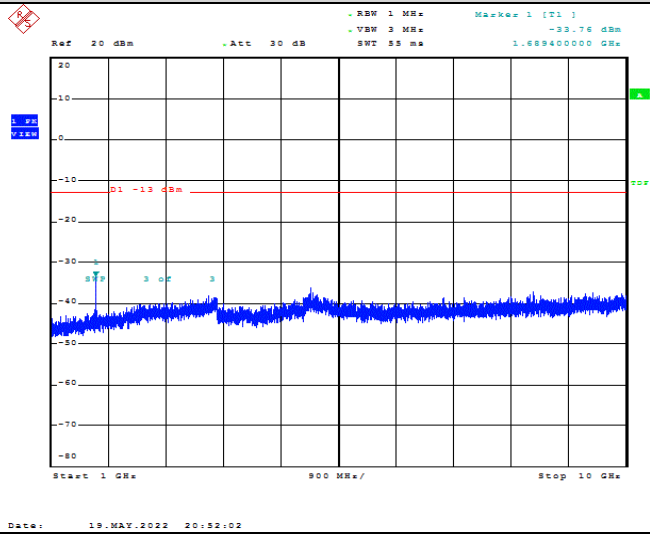

Band5-5MHz-16QAM-20625-1RB#0-Range1:30~1000MHz