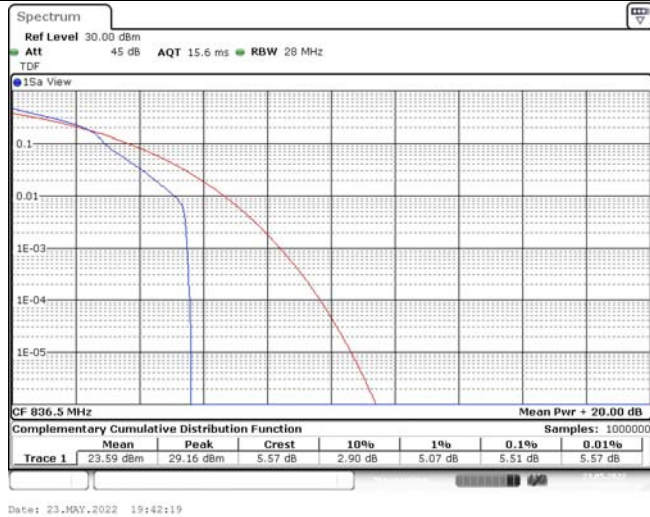

Band5-10MHz-16QAM-20450-50RB#0