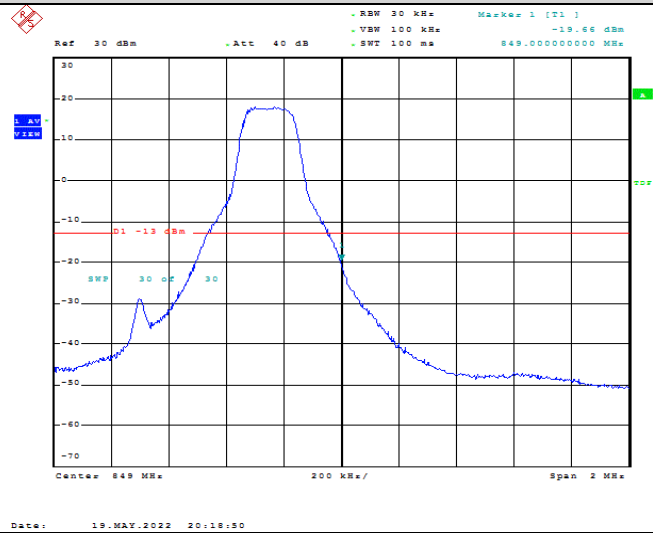

Band5-1.4MHz-16QAM-20643-1RB#5