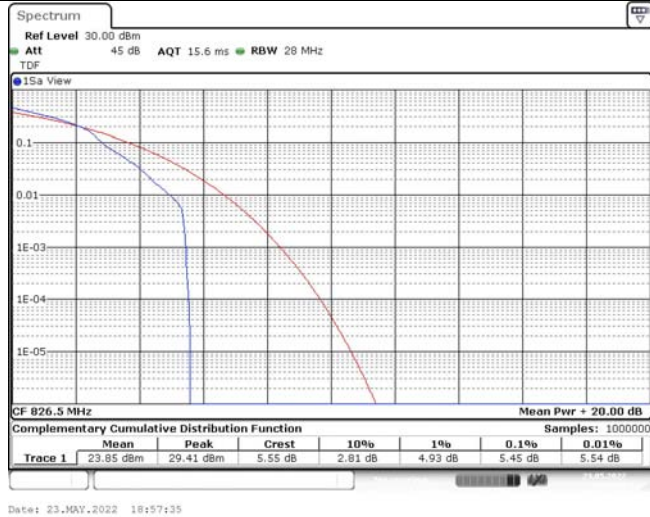

Date: 23.MAY.2022 18:57:35