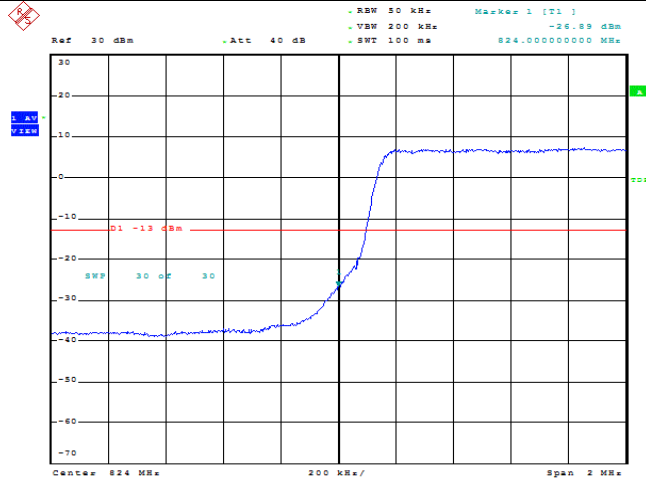

Band5-3MHz-QPSK-20415-1RB#14

Date: 19.MAY.2022 20:33:09

Band5-3MHz-QPSK-20415-15RB#0