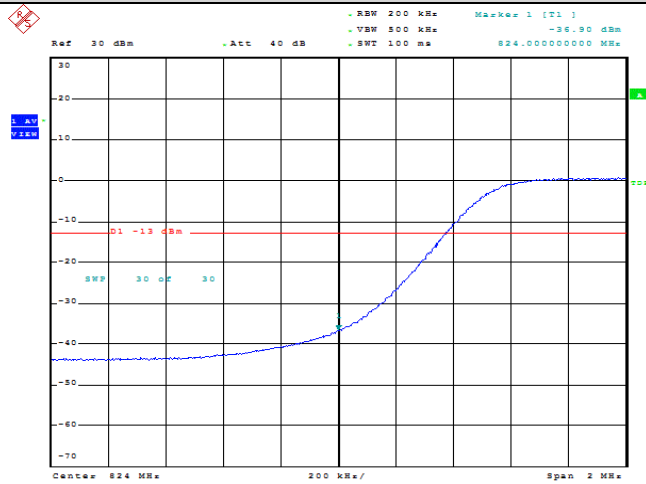

Band5-10MHz-16QAM-20450-1RB#49

Date: 1.JAN.2000 00:27:11

Band5-10MHz-16QAM-20450-50RB#0