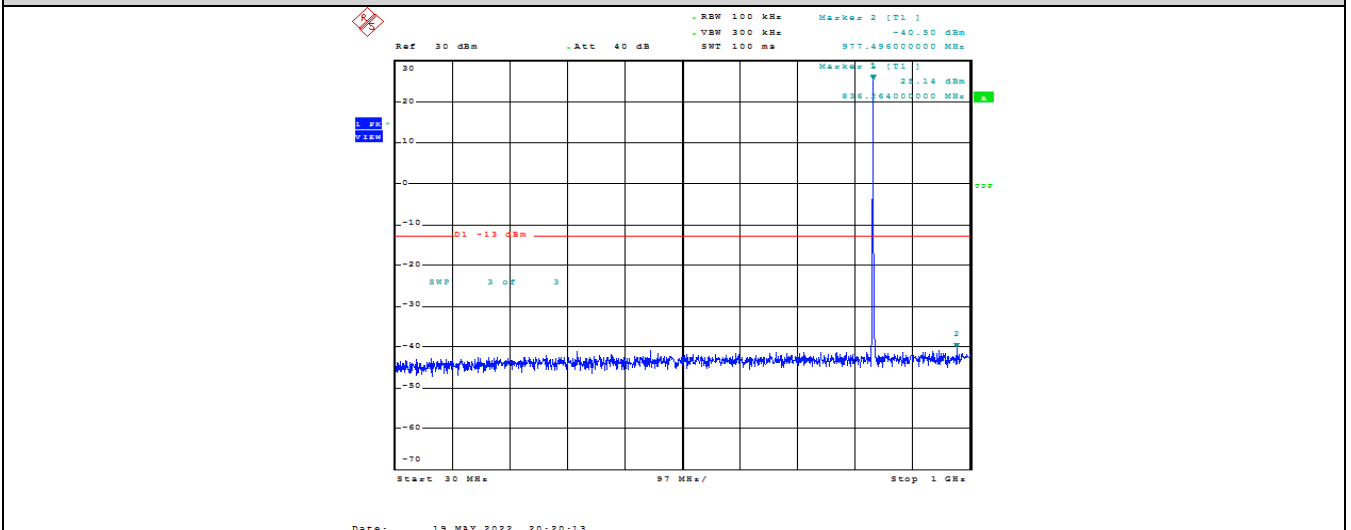

# Test Graphs

Date: 19.MAY.2022 20:19:25

Band5-1.4MHz-QPSK-20407-1RB#0-Range1:30~1000MHz

Date: 19.MAY.2022 20:19:35

Band5-1.4MHz-QPSK-20407-1RB#0-Range2:1000~10000MHz

Date: 19.MAY.2022 20:20:13

Band5-1.4MHz-QPSK-20525-1RB#0-Range1:30~1000MHz