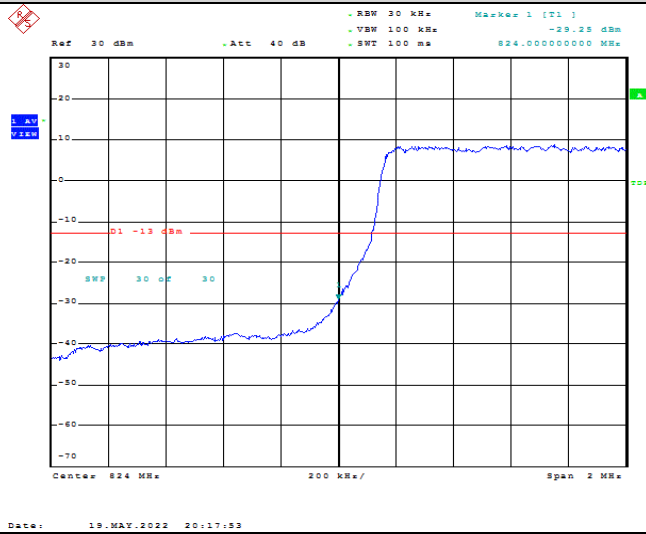

Band5-1.4MHz-16QAM-20407-6RB#0