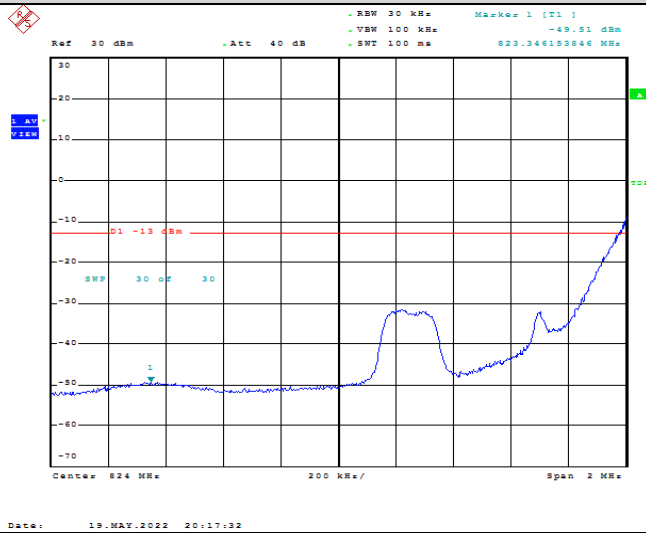

# Test Graphs

Band5-1.4MHz-QPSK-20407-1RB#0

Band5-1.4MHz-QPSK-20407-1RB#5

Band5-1.4MHz-QPSK-20407-6RB#0

**Band5-1.4MHz-QPSK-20643-1RB#0**

**Band5-1.4MHz-QPSK-20643-1RB#5**

**Band5-1.4MHz-QPSK-20643-6RB#0**

**Band5-1.4MHz-16QAM-20407-1RB#0**