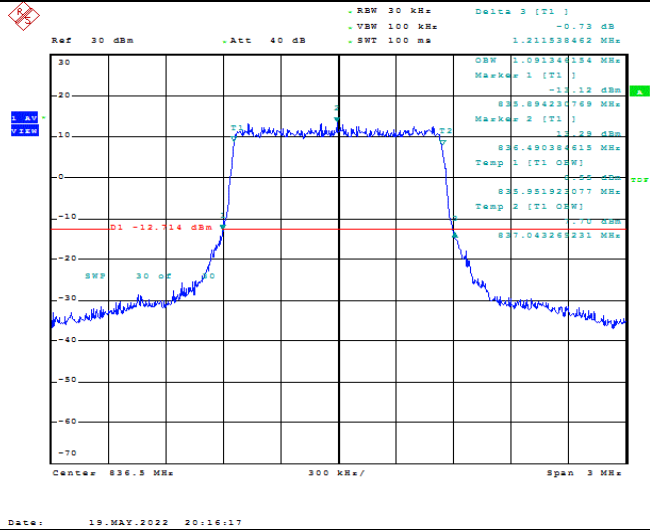

# Test Graphs

Band5-1.4MHz-QPSK-20407-6RB#0-1.096

Band5-1.4MHz-QPSK-20525-6RB#0-1.091

Band5-1.4MHz-QPSK-20643-6RB#0-1.091

Band5-1.4MHz-16QAM-20407-6RB#0-1.091

Band5-1.4MHz-16QAM-20525-6RB#0-1.091

Band5-1.4MHz-16QAM-20643-6RB#0-1.091