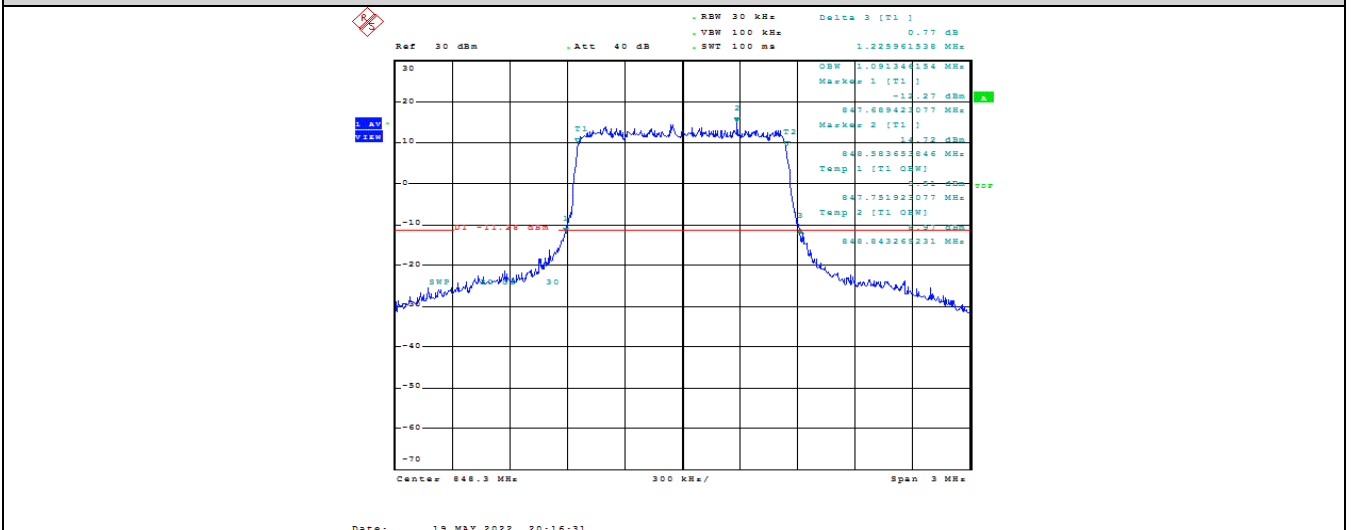

Band5-1.4MHz-QPSK-20525-6RB#0-1.091