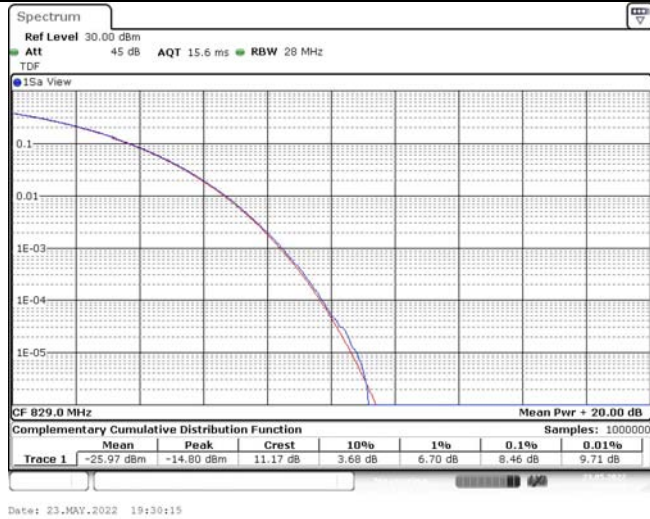

Band5-10MHz-QPSK-20450-1RB#0