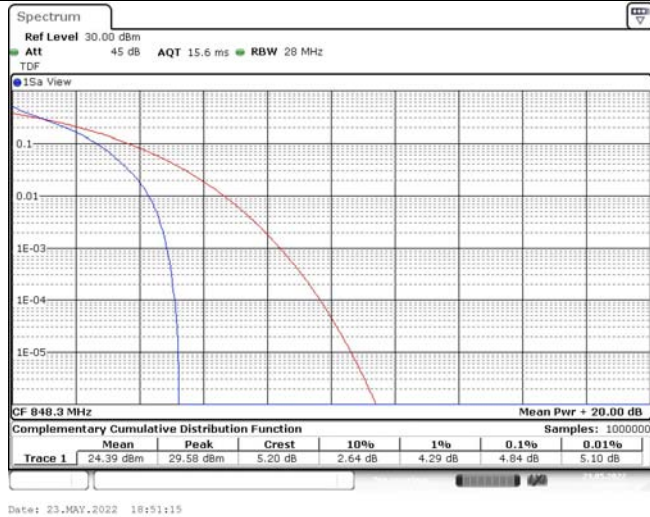

# Test Graphs

Band5-1.4MHz-QPSK-20407-1RB#0

Band5-1.4MHz-QPSK-20407-6RB#0

Band5-1.4MHz-QPSK-20525-1RB#0

Band5-1.4MHz-QPSK-20525-6RB#0

Band5-1.4MHz-QPSK-20643-1RB#0

Band5-1.4MHz-QPSK-20643-6RB#0

Band5-1.4MHz-16QAM-20407-1RB#0