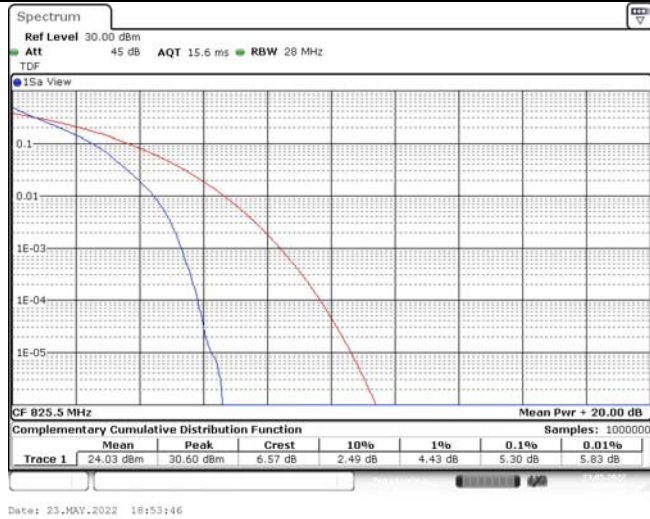

Band5-3MHz-QPSK-20415-1RB#0