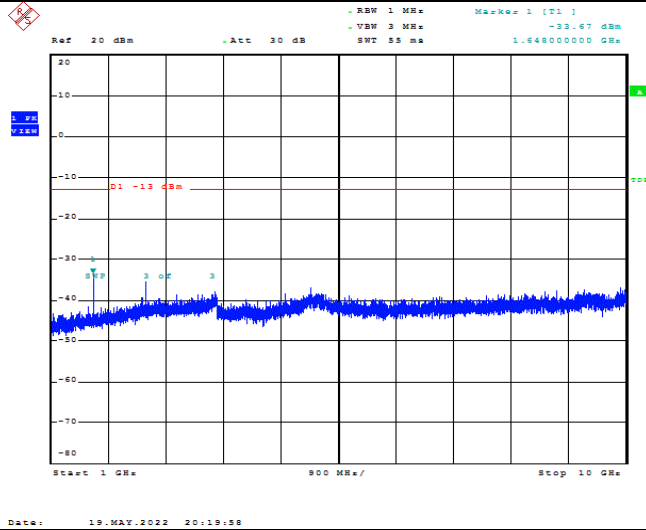

Band5-1.4MHz-16QAM-20407-1RB#0-Range1:30~1000MHz