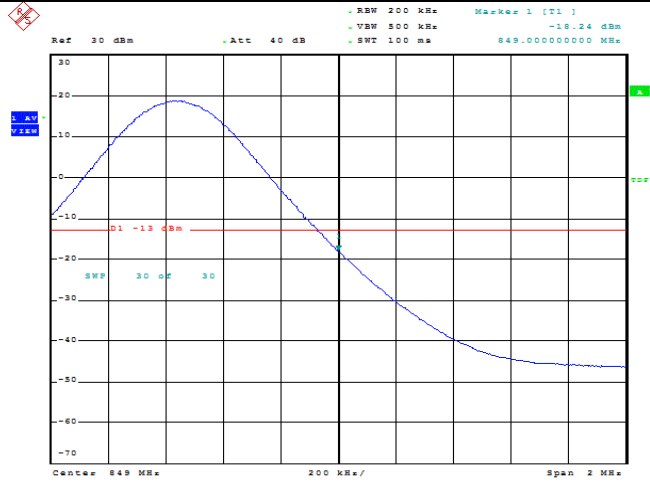

Band5-10MHz-QPSK-20600-1RB#0

Date: 1.JAN.2000 00:27:58