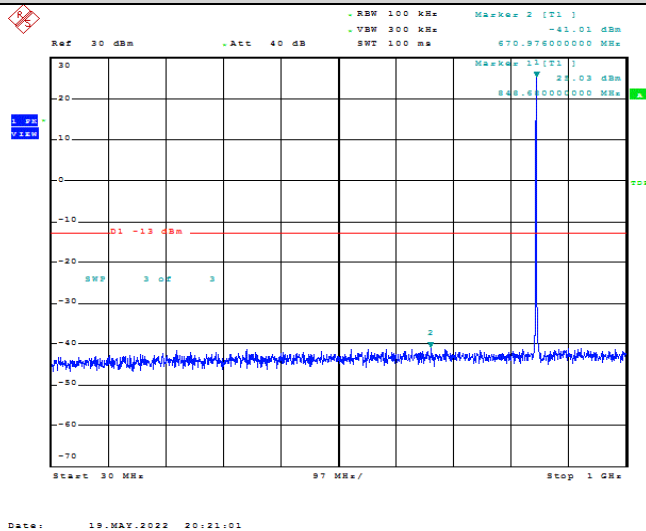

Band5-1.4MHz-QPSK-20525-1RB#0-Range2:1000~10000MHz