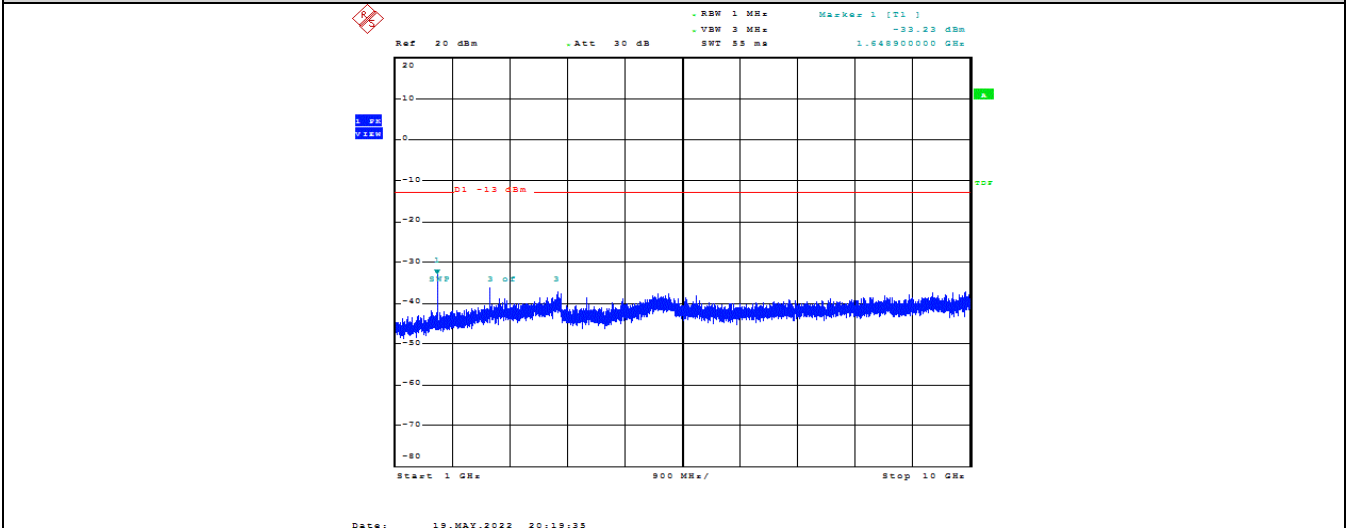

Band5-1.4MHz-QPSK-20407-1RB#0-Range1:30~1000MHz

Date: 19.MAY.2022 20:19:35