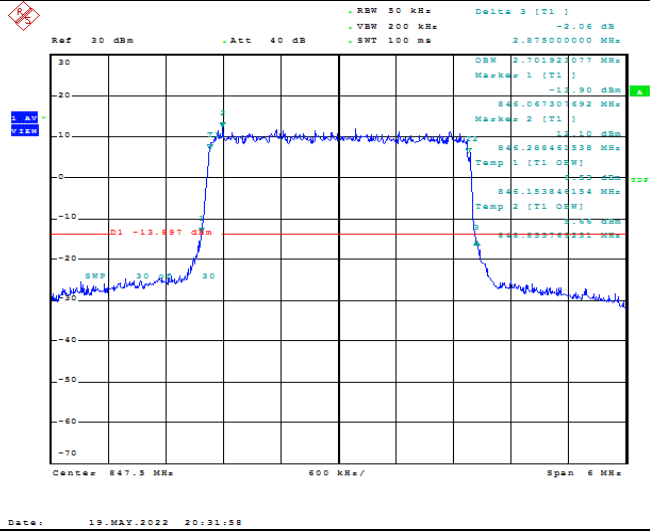

Band5-3MHz-QPSK-20635-15RB#0-2.702