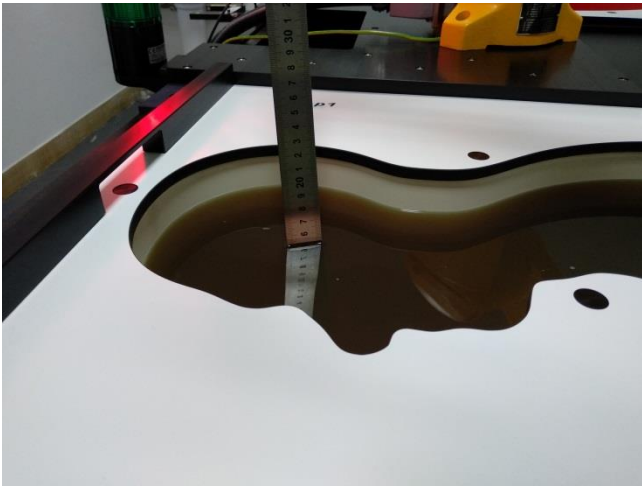

Test Setup Photos

Liquid depth in the Head phantom

Liquid depth in the Body phantom

Left Head Touch

Right Head Touch

Left Head Tilt (15°)

Right Head Tilt (15°)

Body-worn Front (10mm)

Body-worn Rear (10mm)

Front (10mm)

Rear (10mm)

Left Side (10mm)

Right Side (10mm)

Top Side (10mm)

Bottom Side (10mm)

External Photos of the EUT