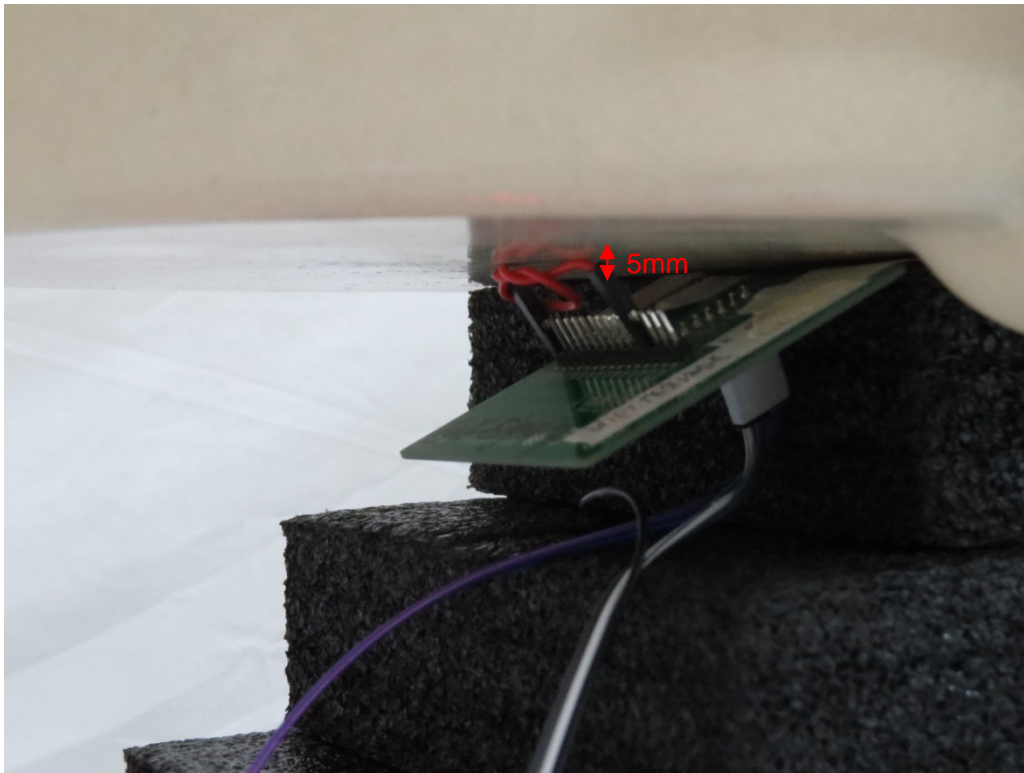

SAR Test Setup

Picture 1: Front Side, the distance from handset to the bottom of the Phantom is 5mm