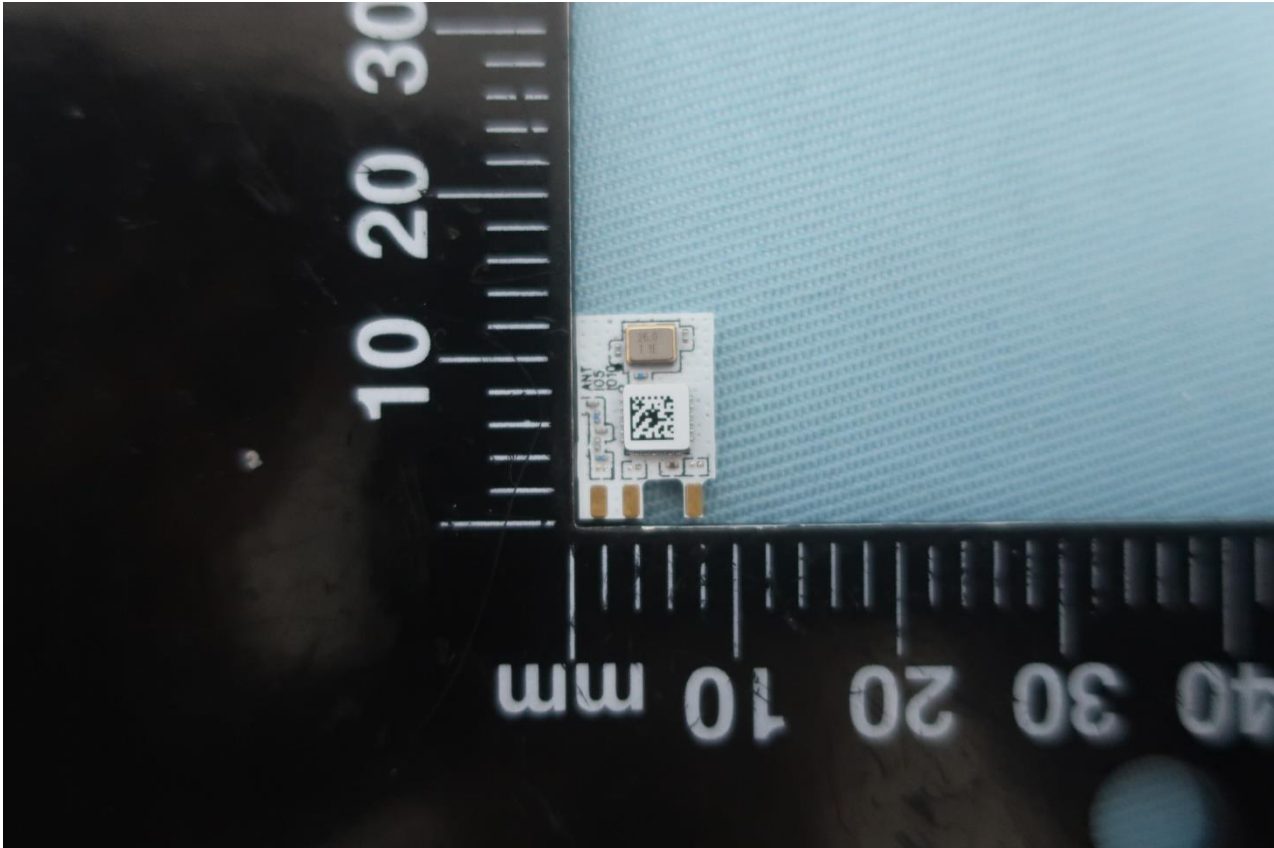

**1. External Photograph of EUT**

**Brand Name: ESPRESSIF; Model Name: ESP8684-WROOM-07**

Brand Name: ESPRESSIF; Model Name: ESP8684-WROOM-07