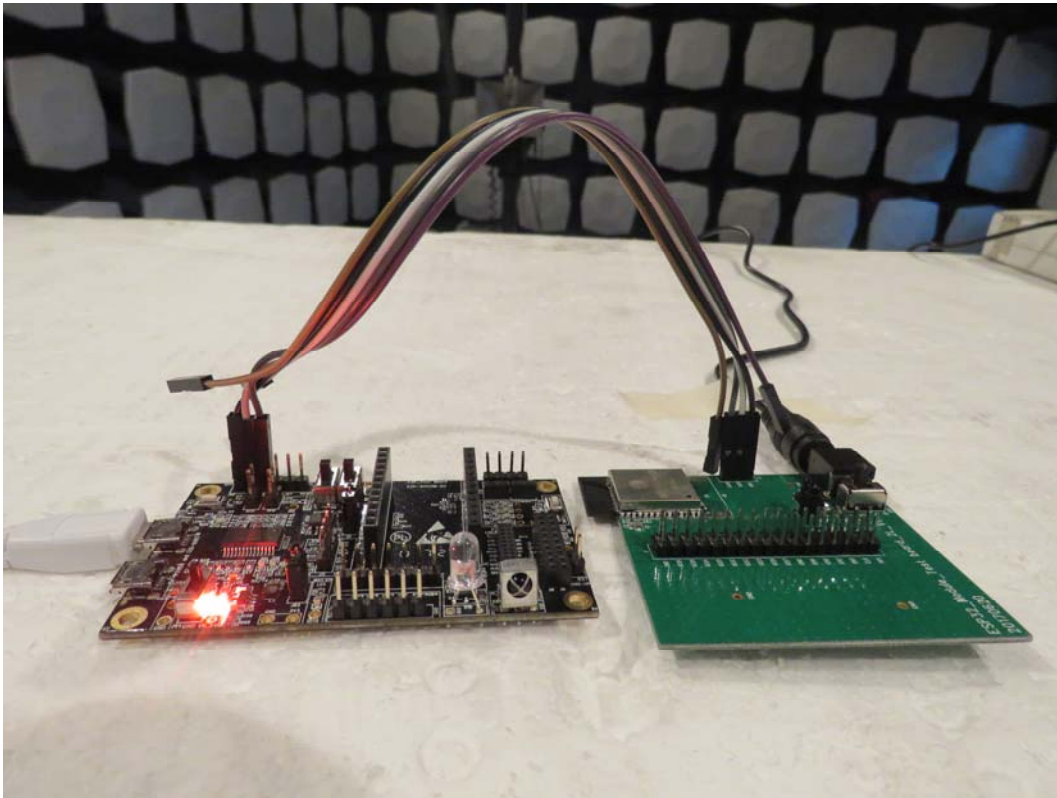

| Test Setup Photo | |
|------------------|--------------------------------------|
| Company: | ESPRESSIF SYSTEMS (SHANGHAI) PTE LTD |
| FCC ID: | 2AC7Z-ESPWROOM02D |

1. Part15C WIFI Radiated emissions

30MHz-1GHz

Above 1GHz

| Test Setup Photo | |
|------------------|--------------------------------------|
| Company: | ESPRESSIF SYSTEMS (SHANGHAI) PTE LTD |
| FCC ID: | 2AC7Z-ESPWROOM02D |

| Test Setup Photo | |
|------------------|--------------------------------------|
| Company: | ESPRESSIF SYSTEMS (SHANGHAI) PTE LTD |
| FCC ID: | 2AC7Z-ESPWROOM02D |

2. Part15C Conducted Emission