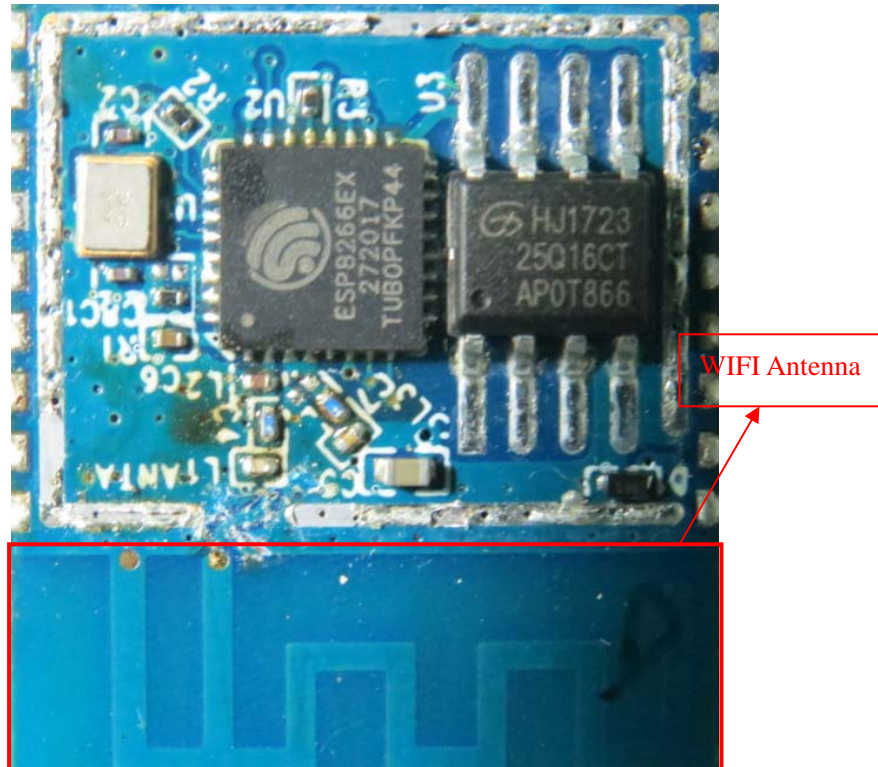

Internal Photo	
Company:	ESPRESSIF SYSTEMS (SHANGHAI) PTE LTD
FCC ID:	2AC7Z-ESPWROOM02D

Front Side

Back Side