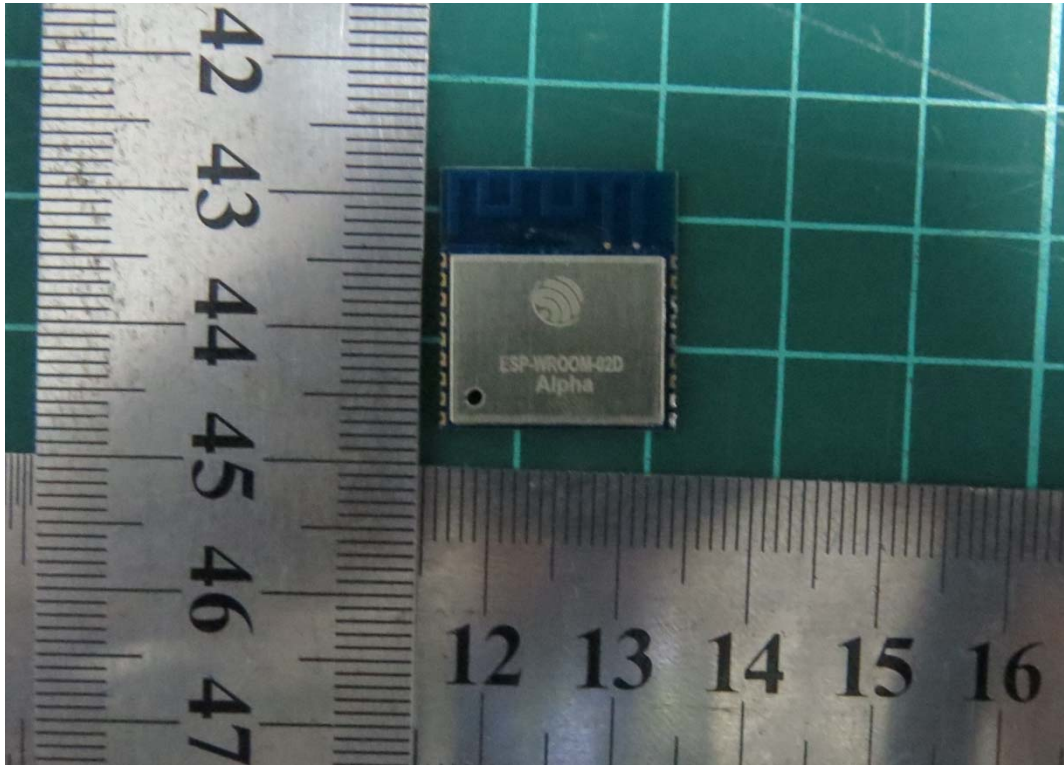

External Photo	
Company:	ESPRESSIF SYSTEMS (SHANGHAI) PTE LTD
FCC ID:	2AC7Z-ESPWROOM02D

Front Side

Back Side