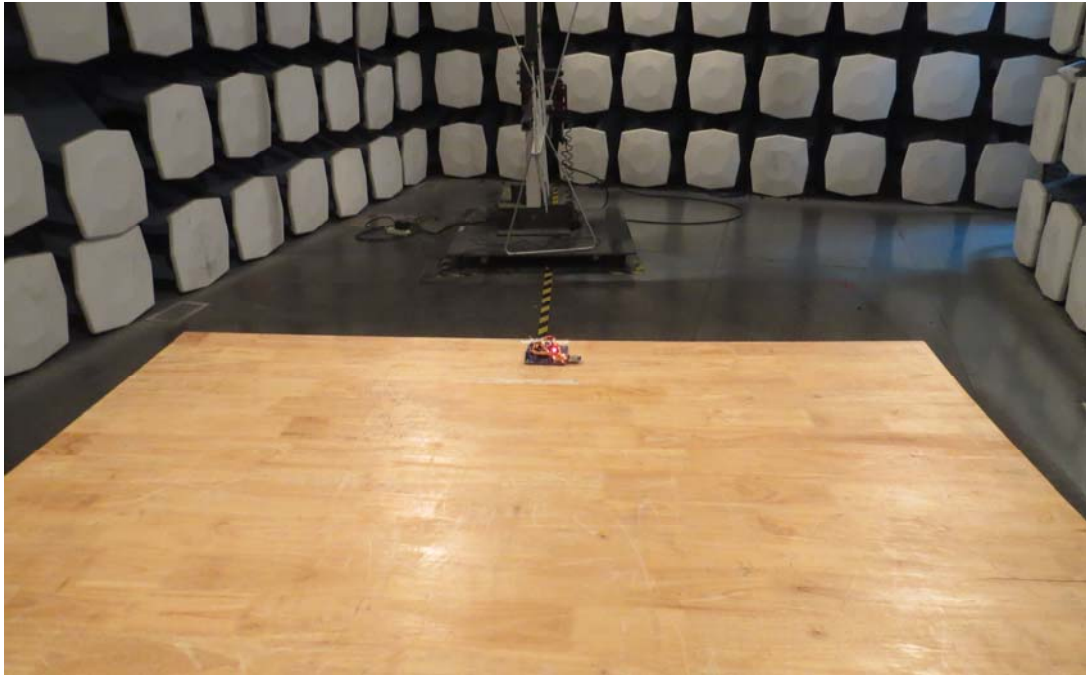

ESP-WROOM-02 FCC test setup photo

1. below 1 GHz Radiated Emission Test Setup

2. Above 1 GHz Radiated Emission Test Setup

3. Conducted Emission Test Setup