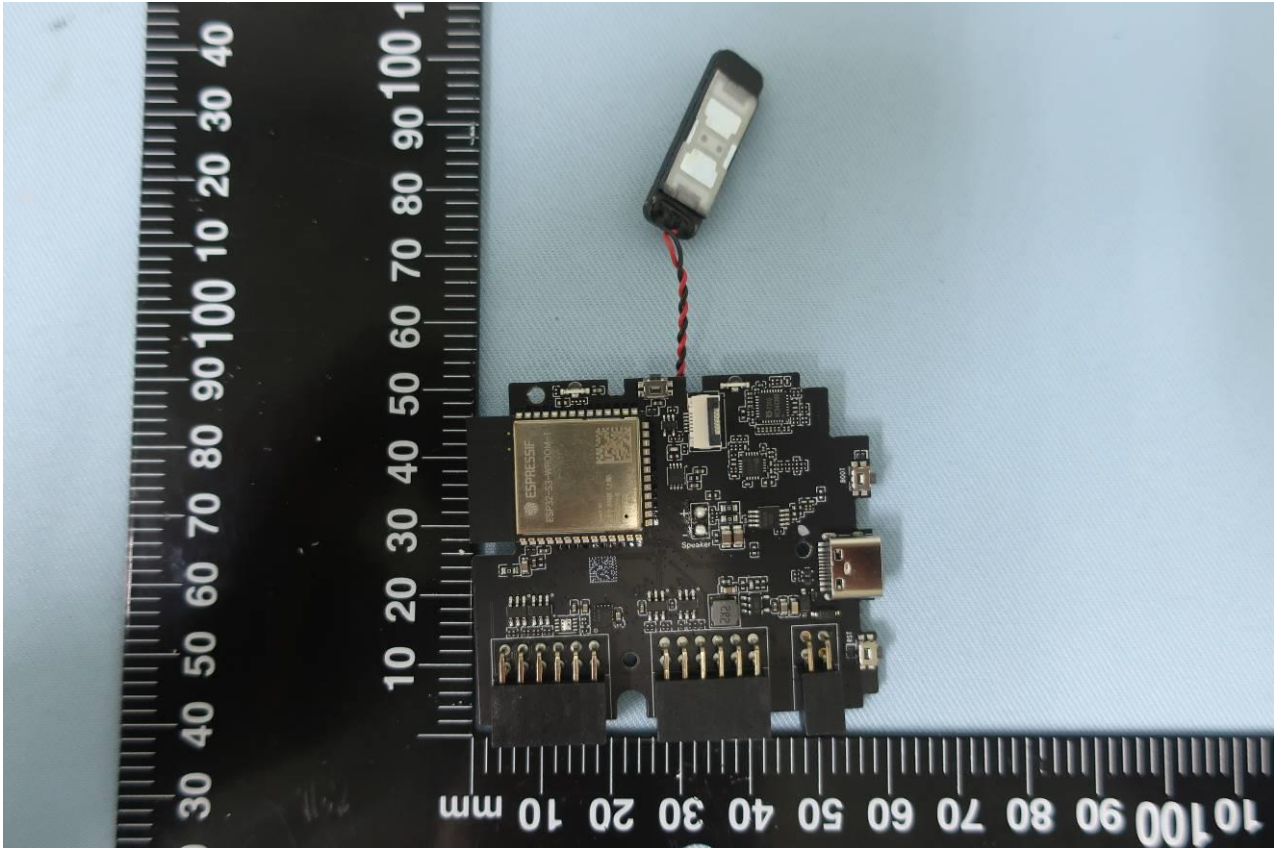

3. Internal Photograph of EUT

Brand Name: ESPRESSIF / Model Name: ESP32-S3-BOX

Brand Name: ESPRESSIF / Model Name: ESP32-S3-BOX

Brand Name: ESPRESSIF / Model Name: ESP32-S3-BOX

Brand Name: ESPRESSIF / Model Name: ESP32-S3-BOX

Brand Name: ESPRESSIF / Model Name: ESP32-S3-BOX

Brand Name: ESPRESSIF / Model Name: ESP32-S3-BOX

Brand Name: ESPRESSIF / Model Name: ESP32-S3-BOX

Brand Name: ESPRESSIF / Model Name: ESP32-S3-BOX

Brand Name: ESPRESSIF / Model Name: ESP32-S3-BOX