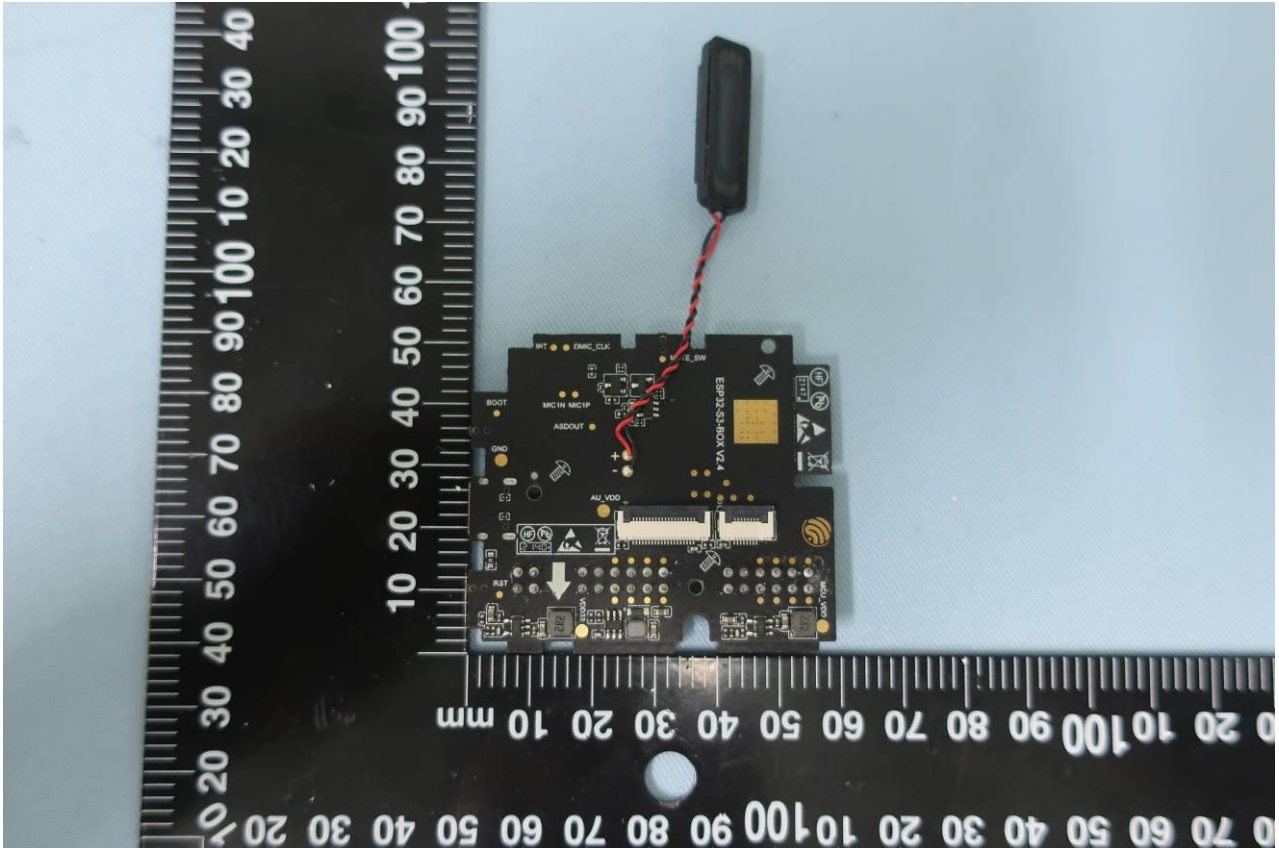

Brand Name: ESPRESSIF / Model Name: ESP32-S3-BOX