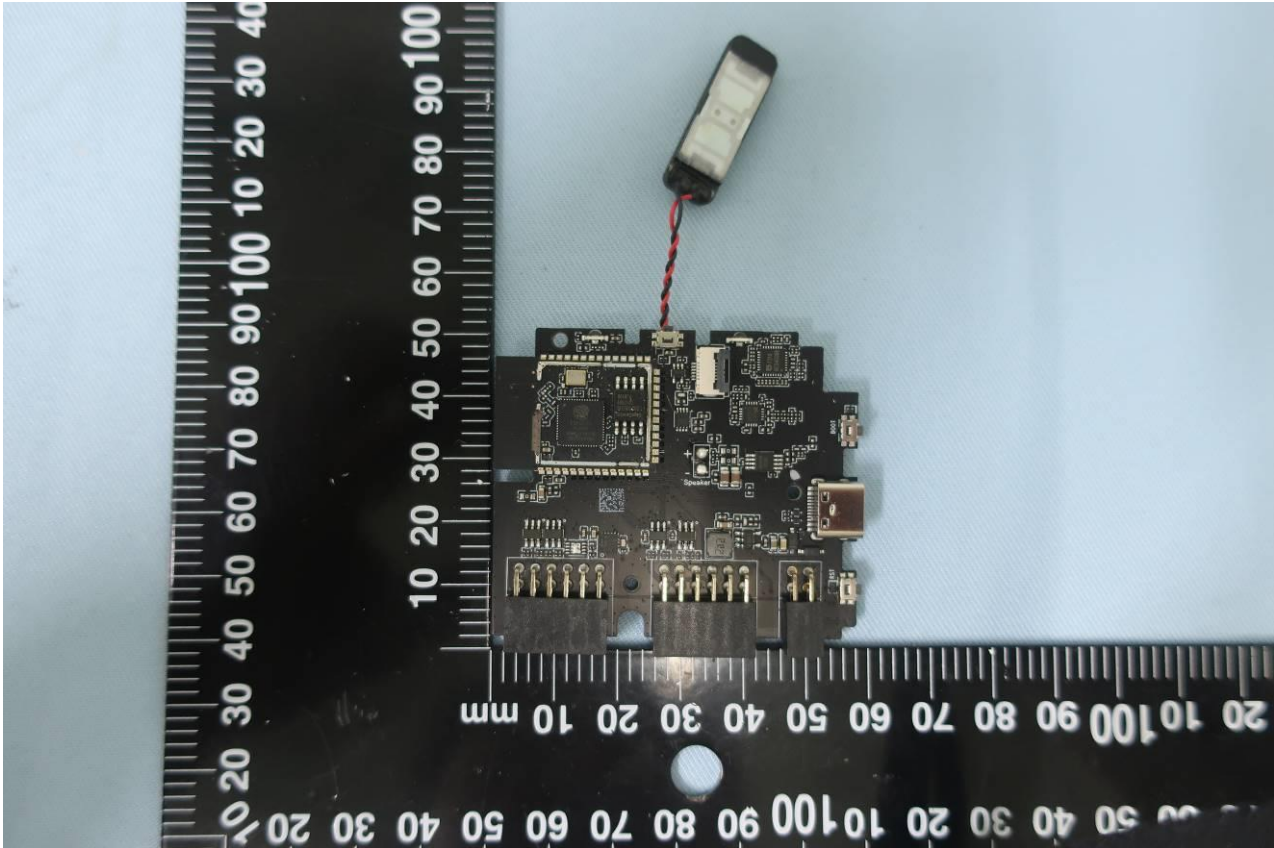

3. Internal Photograph of EUT

Brand Name: ESPRESSIF / Model Name: ESP32-S3-BOX

Brand Name: ESPRESSIF / Model Name: ESP32-S3-BOX

Brand Name: ESPRESSIF / Model Name: ESP32-S3-BOX

Brand Name: ESPRESSIF / Model Name: ESP32-S3-BOX

Brand Name: ESPRESSIF / Model Name: ESP32-S3-BOX

Brand Name: ESPRESSIF / Model Name: ESP32-S3-BOX

Brand Name: ESPRESSIF / Model Name: ESP32-S3-BOX

Brand Name: ESPRESSIF / Model Name: ESP32-S3-BOX

Brand Name: ESPRESSIF / Model Name: ESP32-S3-BOX