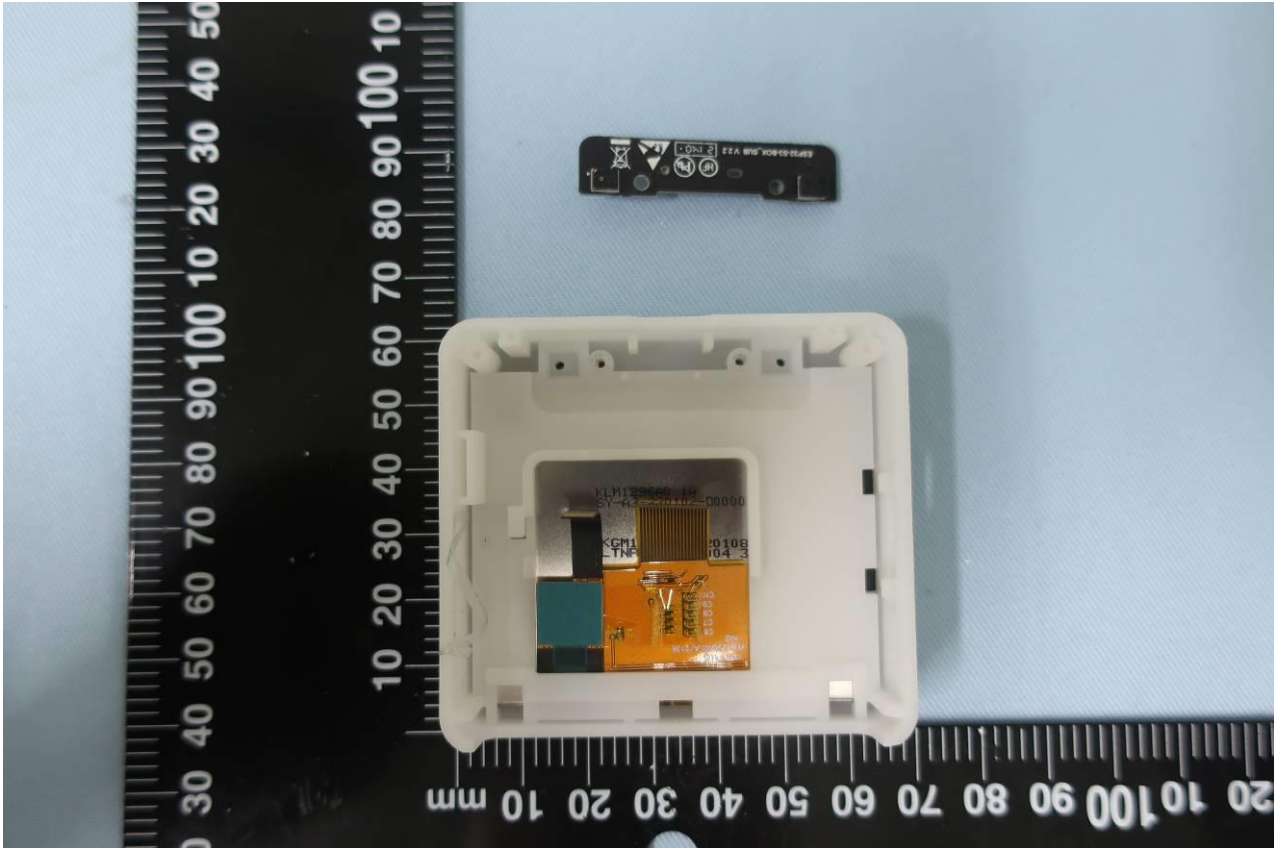

Brand Name: ESPRESSIF / Model Name: ESP32-S3-BOX