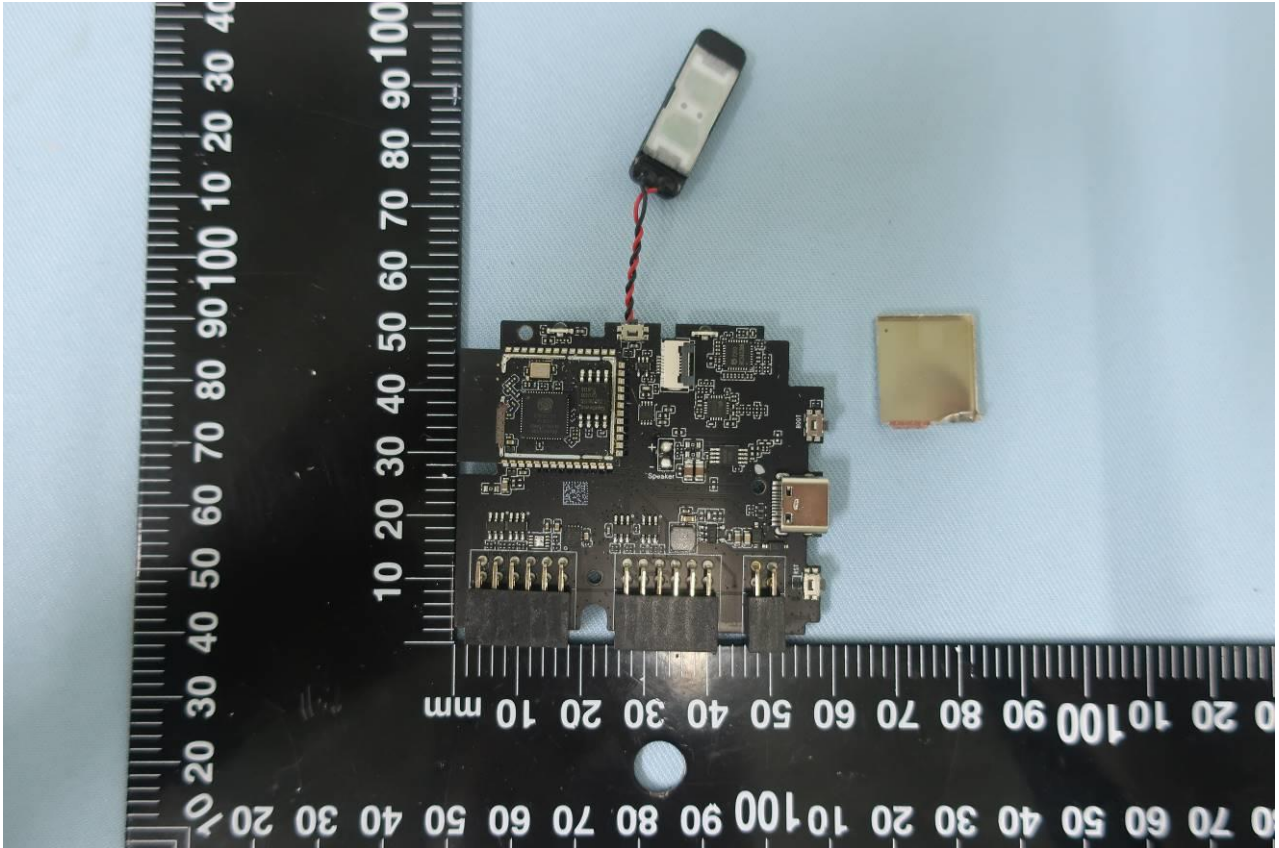

3. Internal Photograph of EUT

Brand Name: ESPRESSIF / Model Name: ESP32-S3-BOX

Brand Name: ESPRESSIF / Model Name: ESP32-S3-BOX

Brand Name: ESPRESSIF / Model Name: ESP32-S3-BOX

Brand Name: ESPRESSIF / Model Name: ESP32-S3-BOX

Brand Name: ESPRESSIF / Model Name: ESP32-S3-BOX

Brand Name: ESPRESSIF / Model Name: ESP32-S3-BOX

Brand Name: ESPRESSIF / Model Name: ESP32-S3-BOX

Brand Name: ESPRESSIF / Model Name: ESP32-S3-BOX

Brand Name: ESPRESSIF / Model Name: ESP32-S3-BOX