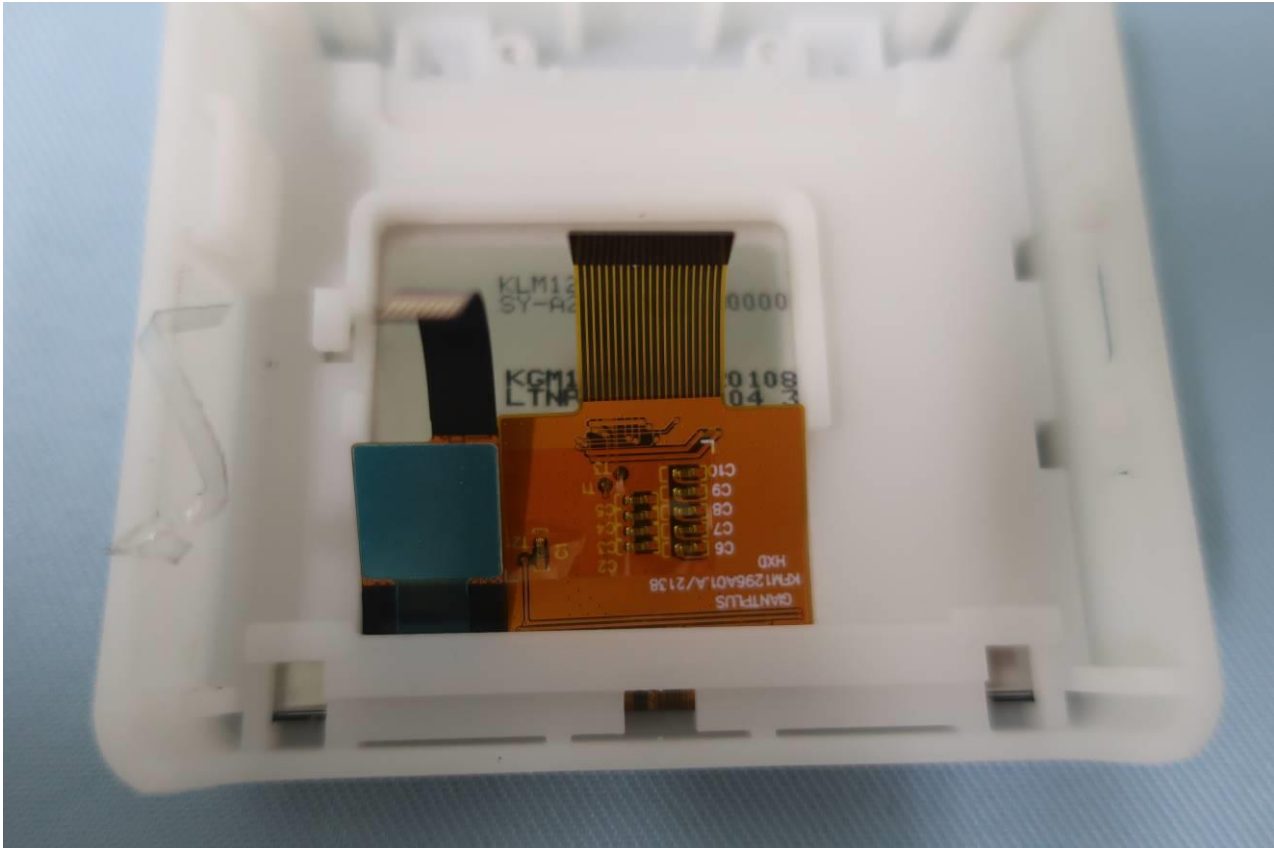

Brand Name: ESPRESSIF / Model Name: ESP32-S3-BOX