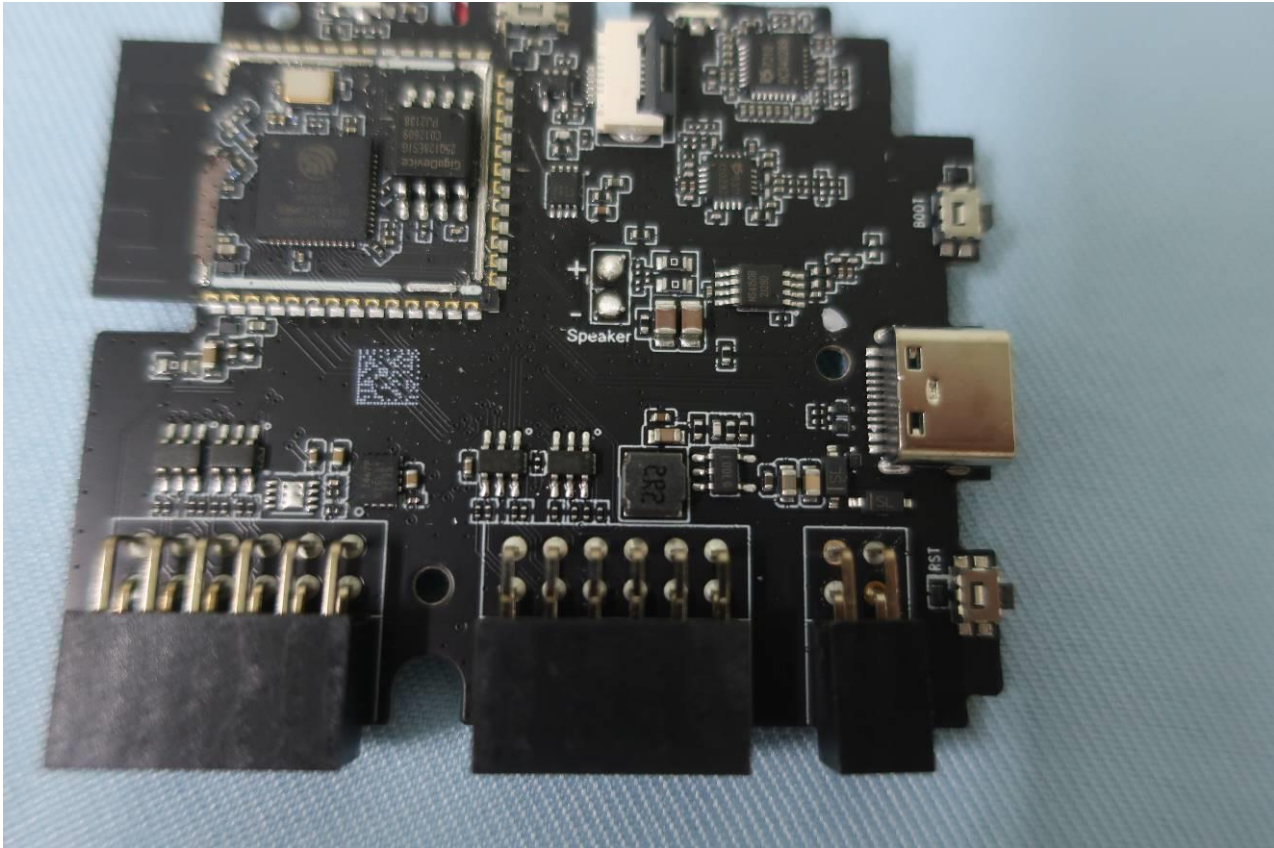

3. Internal Photograph of EUT

Brand Name: ESPRESSIF / Model Name: ESP32-S3-BOX

Brand Name: ESPRESSIF / Model Name: ESP32-S3-BOX

Brand Name: ESPRESSIF / Model Name: ESP32-S3-BOX

Brand Name: ESPRESSIF / Model Name: ESP32-S3-BOX

Brand Name: ESPRESSIF / Model Name: ESP32-S3-BOX

Brand Name: ESPRESSIF / Model Name: ESP32-S3-BOX

Brand Name: ESPRESSIF / Model Name: ESP32-S3-BOX

Brand Name: ESPRESSIF / Model Name: ESP32-S3-BOX

Brand Name: ESPRESSIF / Model Name: ESP32-S3-BOX