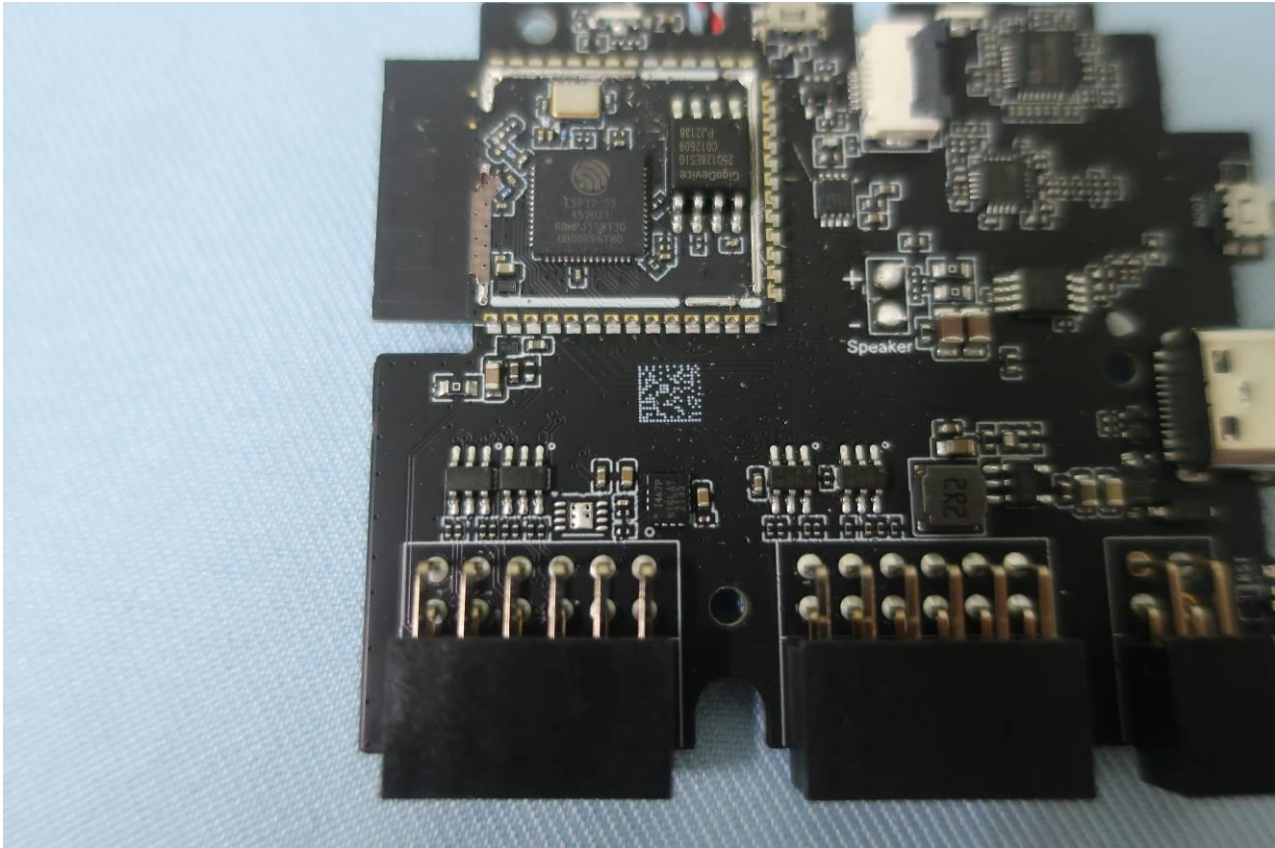

3. Internal Photograph of EUT

Brand Name: ESPRESSIF / Model Name: ESP32-S3-BOX

Brand Name: ESPRESSIF / Model Name: ESP32-S3-BOX

Brand Name: ESPRESSIF / Model Name: ESP32-S3-BOX

Brand Name: ESPRESSIF / Model Name: ESP32-S3-BOX

Brand Name: ESPRESSIF / Model Name: ESP32-S3-BOX

Brand Name: ESPRESSIF / Model Name: ESP32-S3-BOX

Brand Name: ESPRESSIF / Model Name: ESP32-S3-BOX

Brand Name: ESPRESSIF / Model Name: ESP32-S3-BOX

Brand Name: ESPRESSIF / Model Name: ESP32-S3-BOX