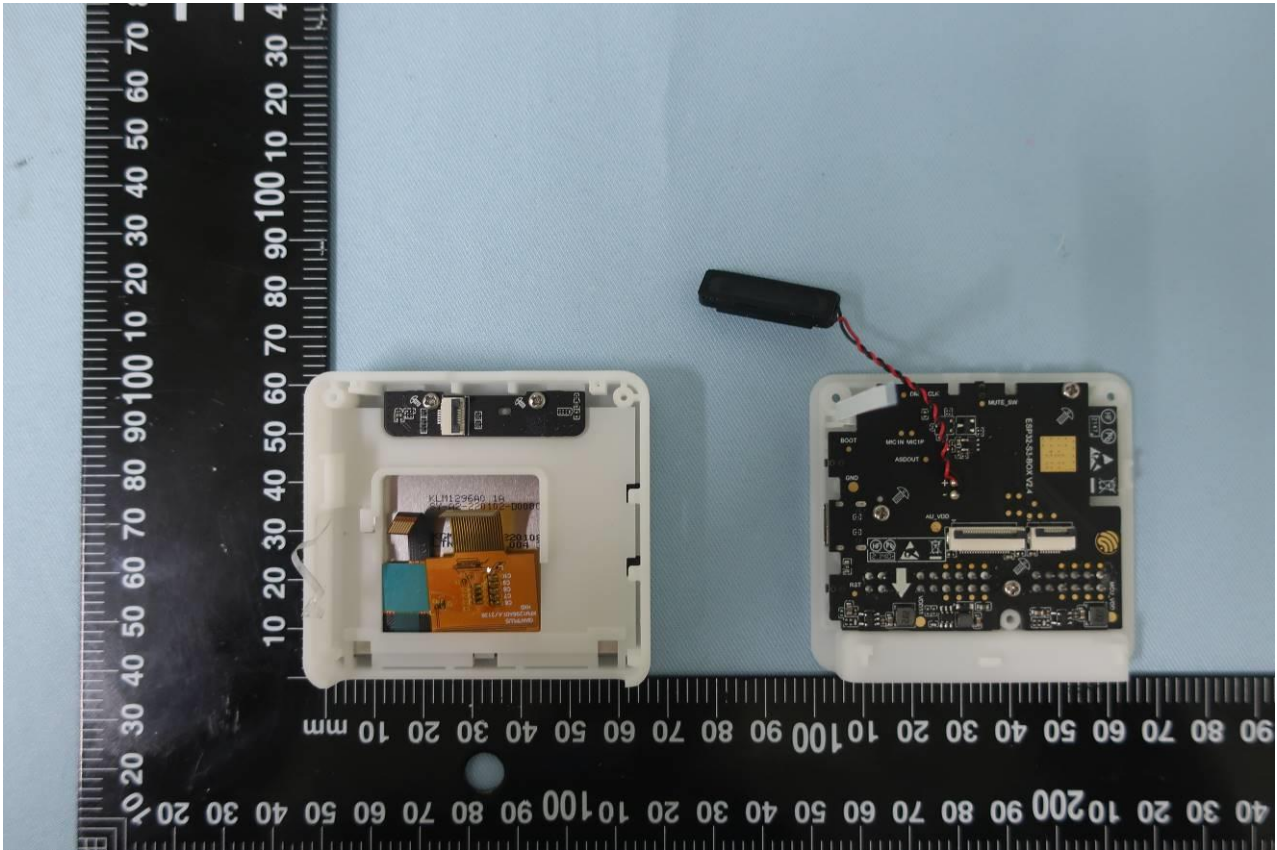

3. Internal Photograph of EUT

Brand Name: ESPRESSIF / Model Name: ESP32-S3-BOX

Brand Name: ESPRESSIF / Model Name: ESP32-S3-BOX

Brand Name: ESPRESSIF / Model Name: ESP32-S3-BOX

Brand Name: ESPRESSIF / Model Name: ESP32-S3-BOX

Brand Name: ESPRESSIF / Model Name: ESP32-S3-BOX

Brand Name: ESPRESSIF / Model Name: ESP32-S3-BOX

Brand Name: ESPRESSIF / Model Name: ESP32-S3-BOX

Brand Name: ESPRESSIF / Model Name: ESP32-S3-BOX

Brand Name: ESPRESSIF / Model Name: ESP32-S3-BOX