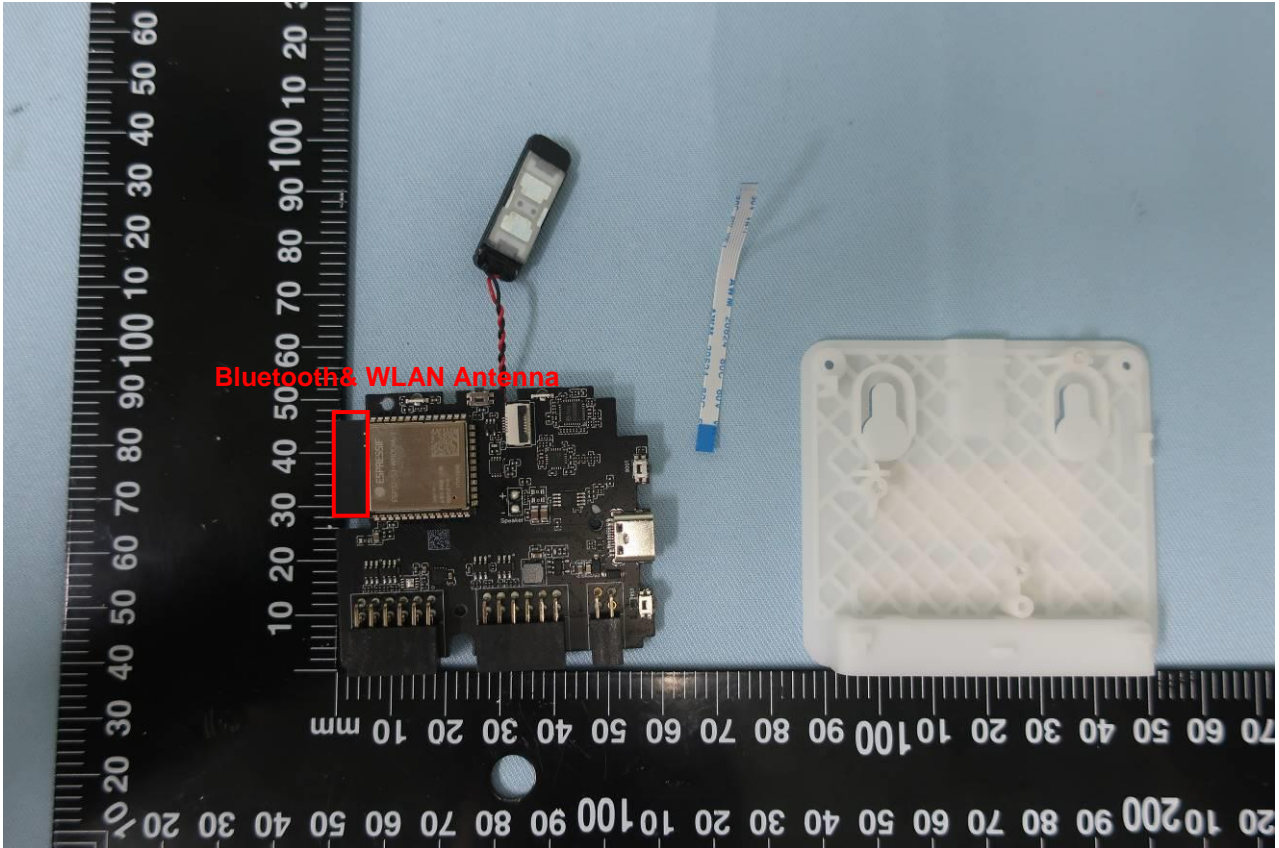

3. Internal Photograph of EUT

Brand Name: ESPRESSIF / Model Name: ESP32-S3-BOX

Brand Name: ESPRESSIF / Model Name: ESP32-S3-BOX

Brand Name: ESPRESSIF / Model Name: ESP32-S3-BOX

Brand Name: ESPRESSIF / Model Name: ESP32-S3-BOX

Brand Name: ESPRESSIF / Model Name: ESP32-S3-BOX

Brand Name: ESPRESSIF / Model Name: ESP32-S3-BOX

Brand Name: ESPRESSIF / Model Name: ESP32-S3-BOX

Brand Name: ESPRESSIF / Model Name: ESP32-S3-BOX

Brand Name: ESPRESSIF / Model Name: ESP32-S3-BOX