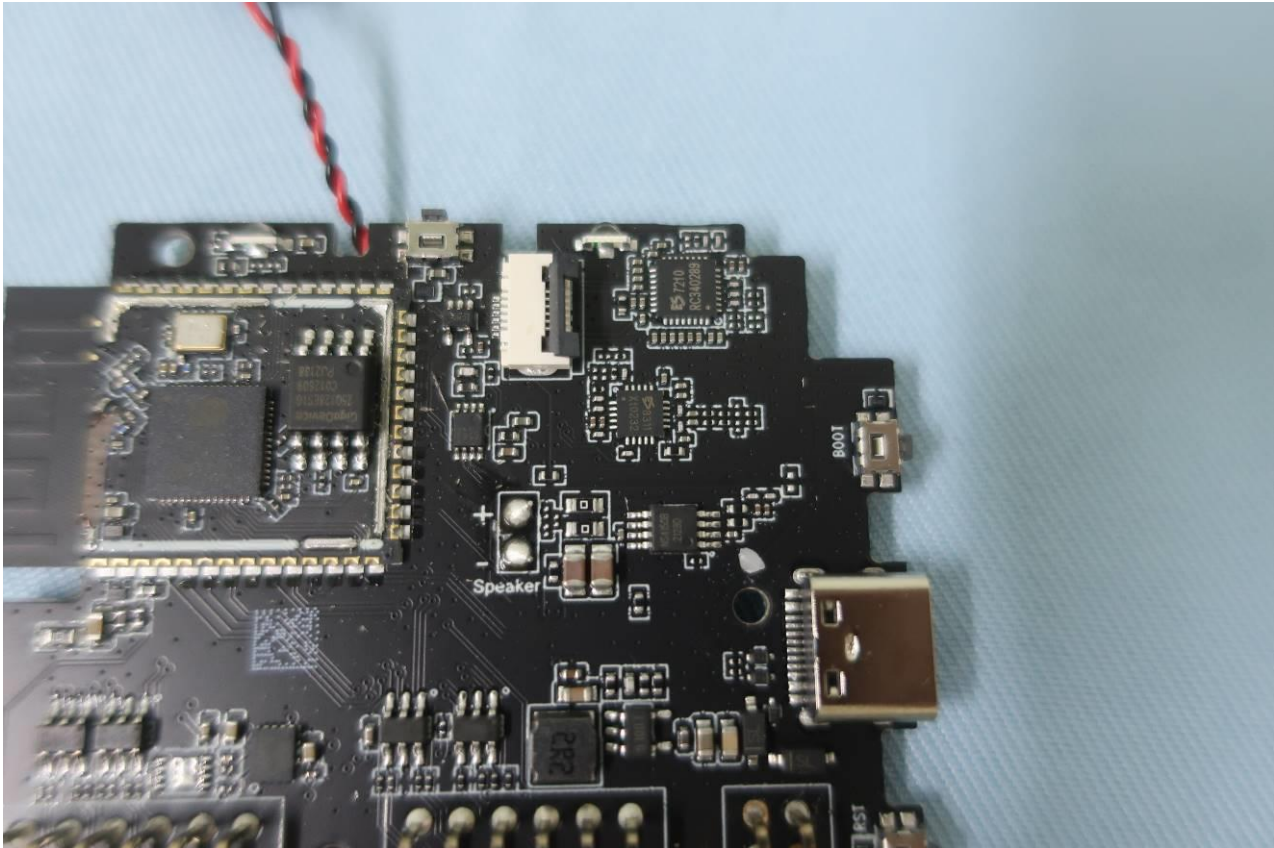

3. Internal Photograph of EUT

Brand Name: ESPRESSIF / Model Name: ESP32-S3-BOX

Brand Name: ESPRESSIF / Model Name: ESP32-S3-BOX

Brand Name: ESPRESSIF / Model Name: ESP32-S3-BOX

Brand Name: ESPRESSIF / Model Name: ESP32-S3-BOX

Brand Name: ESPRESSIF / Model Name: ESP32-S3-BOX

Brand Name: ESPRESSIF / Model Name: ESP32-S3-BOX

Brand Name: ESPRESSIF / Model Name: ESP32-S3-BOX

Brand Name: ESPRESSIF / Model Name: ESP32-S3-BOX

Brand Name: ESPRESSIF / Model Name: ESP32-S3-BOX