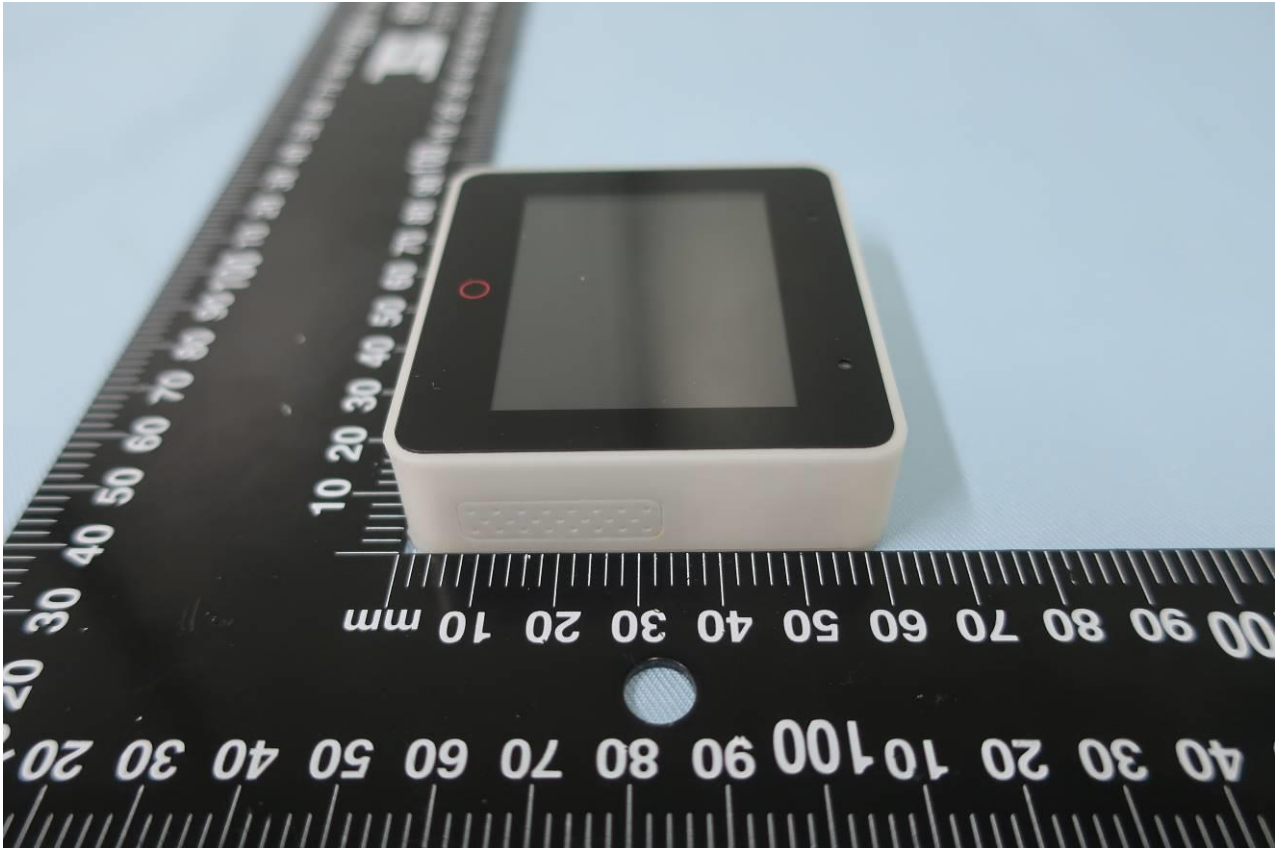

## 1. External Photograph of EUT

Brand Name: ESPRESSIF / Model Name: ESP32-S3-BOX

Brand Name: ESPRESSIF / Model Name: ESP32-S3-BOX

Brand Name: ESPRESSIF / Model Name: ESP32-S3-BOX

Brand Name: ESPRESSIF / Model Name: ESP32-S3-BOX

Brand Name: ESPRESSIF / Model Name: ESP32-S3-BOX

Brand Name: ESPRESSIF / Model Name: ESP32-S3-BOX