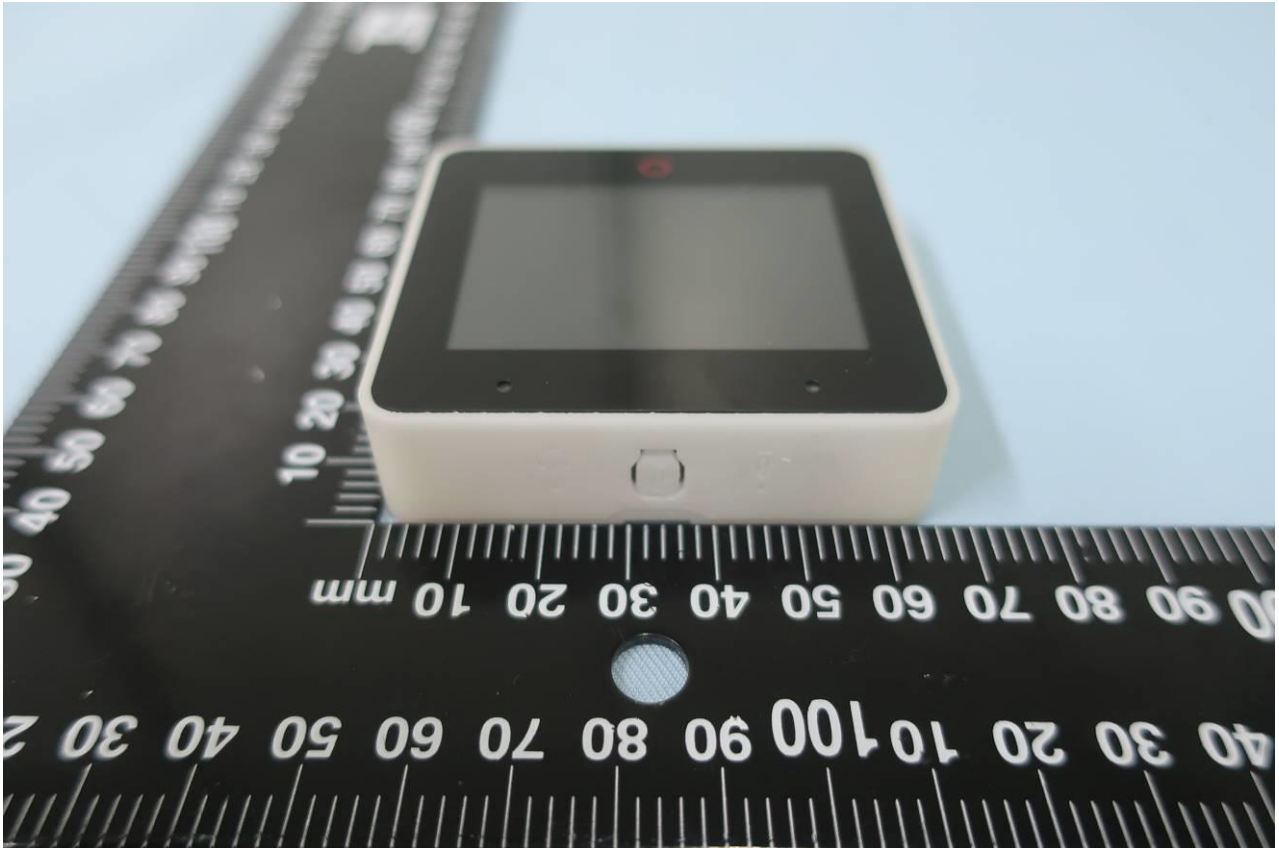

## 1. External Photograph of EUT

Brand Name: ESPRESSIF / Model Name: ESP32-S3-BOX

Brand Name: ESPRESSIF / Model Name: ESP32-S3-BOX

Brand Name: ESPRESSIF / Model Name: ESP32-S3-BOX

Brand Name: ESPRESSIF / Model Name: ESP32-S3-BOX

Brand Name: ESPRESSIF / Model Name: ESP32-S3-BOX

Brand Name: ESPRESSIF / Model Name: ESP32-S3-BOX