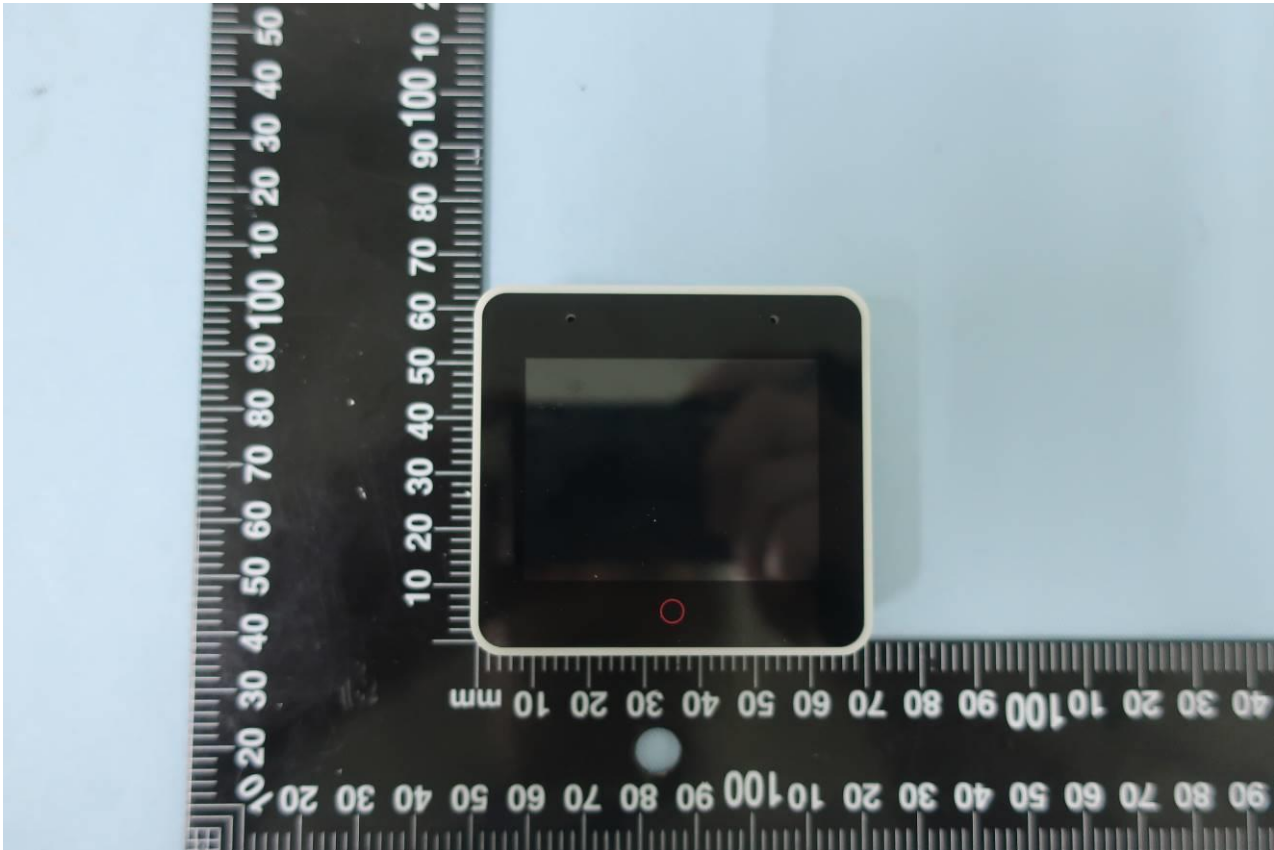

## 1. External Photograph of EUT

Brand Name: ESPRESSIF / Model Name: ESP32-S3-BOX

Brand Name: ESPRESSIF / Model Name: ESP32-S3-BOX

Brand Name: ESPRESSIF / Model Name: ESP32-S3-BOX

Brand Name: ESPRESSIF / Model Name: ESP32-S3-BOX