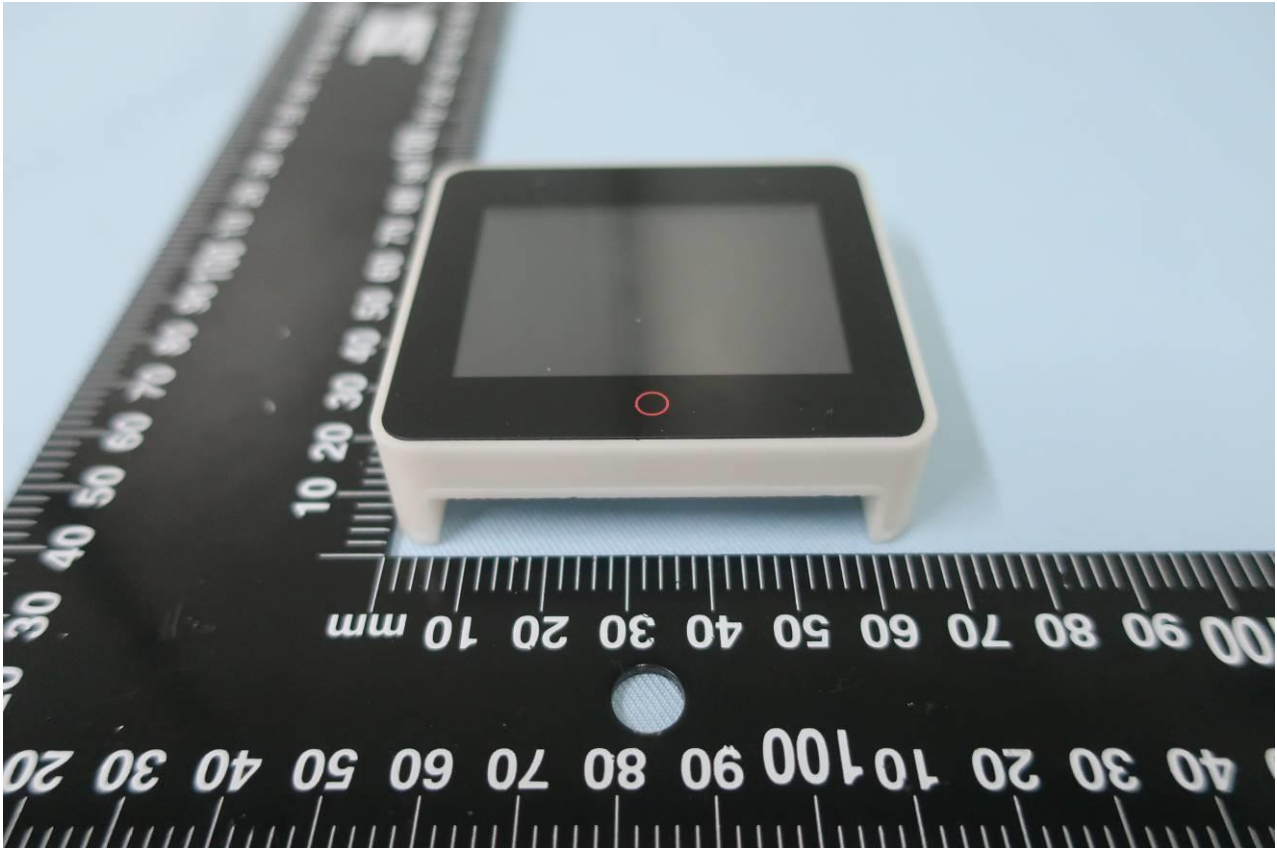

## 1. External Photograph of EUT

Brand Name: ESPRESSIF / Model Name: ESP32-S3-BOX

Brand Name: ESPRESSIF / Model Name: ESP32-S3-BOX

Brand Name: ESPRESSIF / Model Name: ESP32-S3-BOX

Brand Name: ESPRESSIF / Model Name: ESP32-S3-BOX

Brand Name: ESPRESSIF / Model Name: ESP32-S3-BOX

Brand Name: ESPRESSIF / Model Name: ESP32-S3-BOX