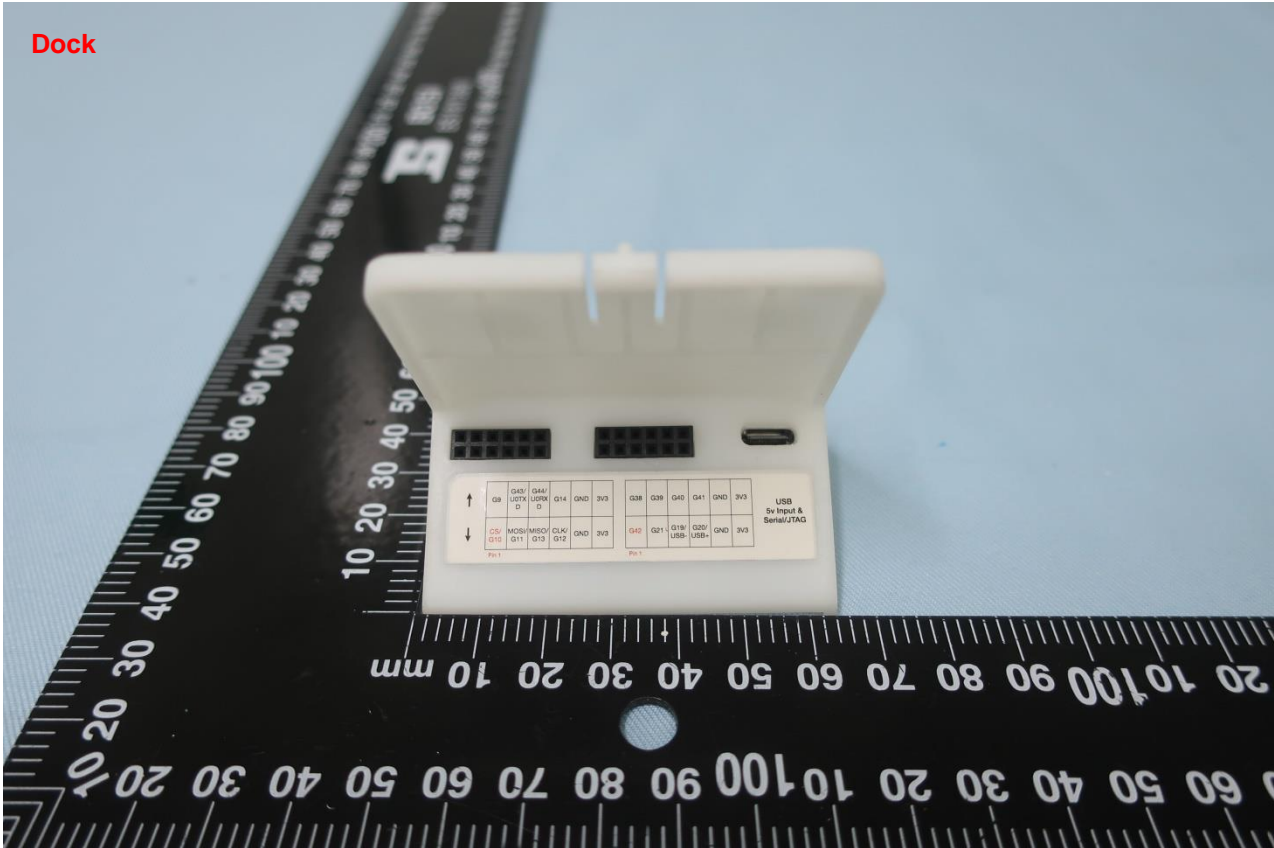

## 2. Photograph of Accessory

Brand Name: ESPRESSIF / Model Name: ESP32-S3-BOX

Brand Name: ESPRESSIF / Model Name: ESP32-S3-BOX

Brand Name: ESPRESSIF / Model Name: ESP32-S3-BOX

Brand Name: ESPRESSIF / Model Name: ESP32-S3-BOX