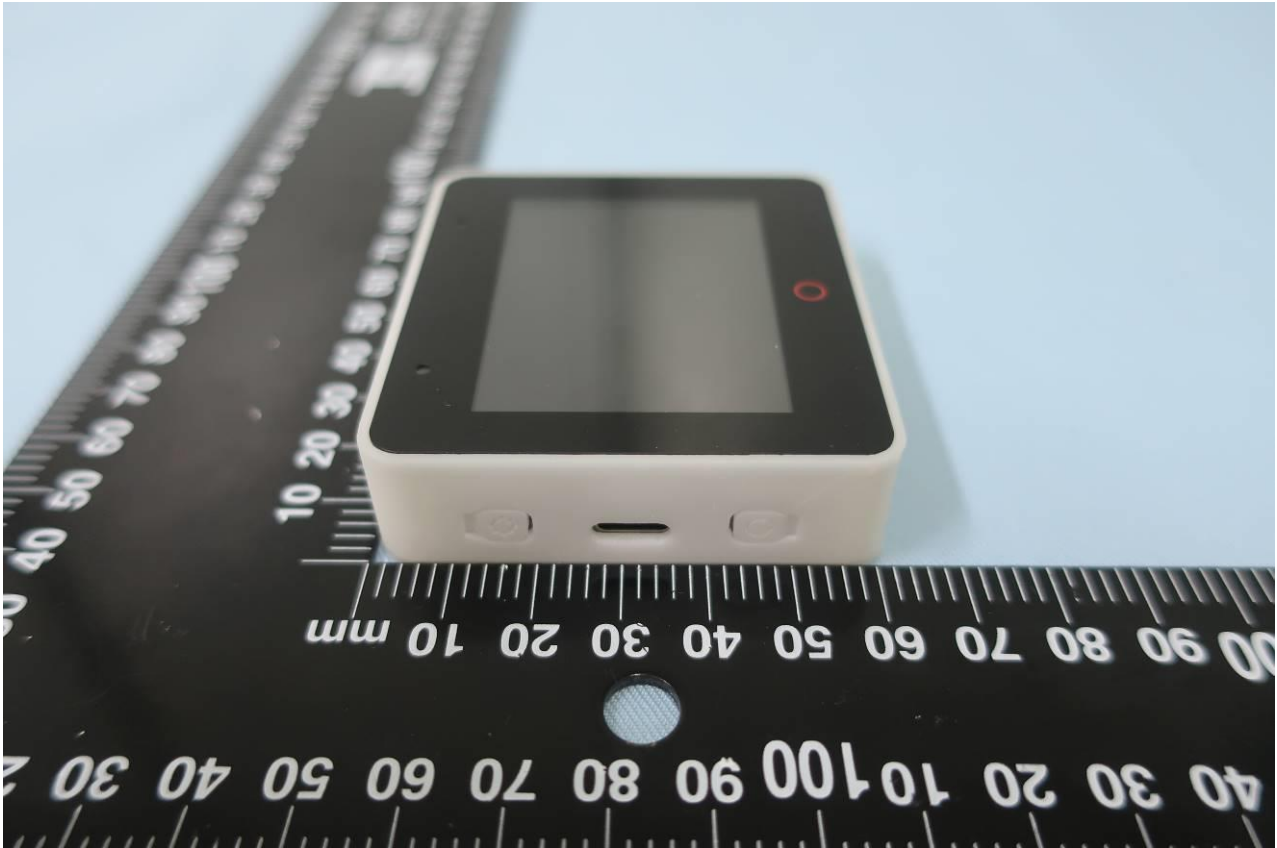

## 1. External Photograph of EUT

Brand Name: ESPRESSIF / Model Name: ESP32-S3-BOX

Brand Name: ESPRESSIF / Model Name: ESP32-S3-BOX

Brand Name: ESPRESSIF / Model Name: ESP32-S3-BOX

Brand Name: ESPRESSIF / Model Name: ESP32-S3-BOX

Brand Name: ESPRESSIF / Model Name: ESP32-S3-BOX

Brand Name: ESPRESSIF / Model Name: ESP32-S3-BOX